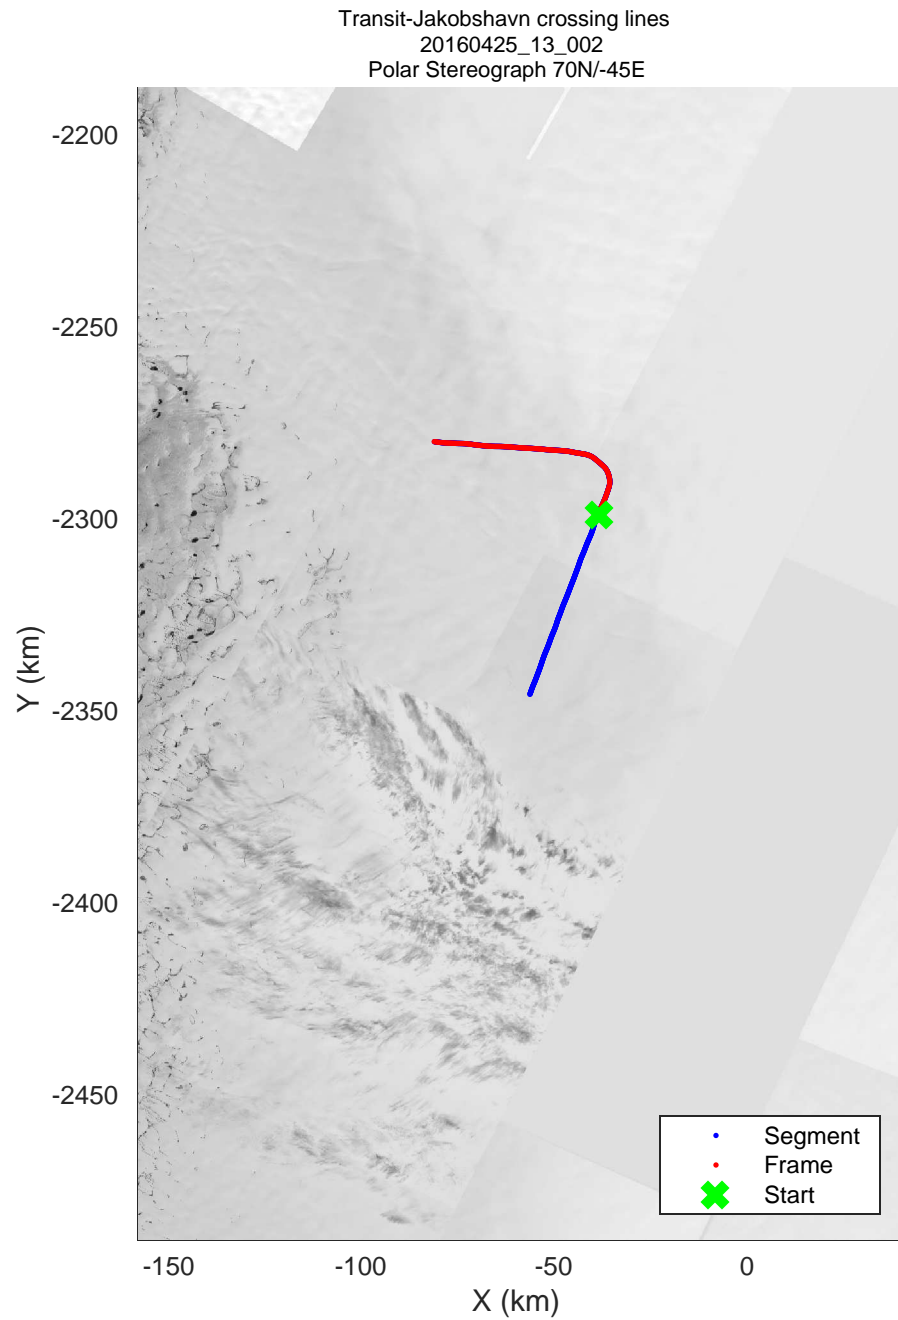

mcords5 2016_Greenland_Polar6: "Transit-Jakobshavn crossing lines" 20160425_13_001: 16:35:06.3 to 16:44:05.8 GPS

mcords5 2016_Greenland_Polar6: "Transit-Jakobshavn crossing lines" 20160425_13_002: 16:44:06.8 to 16:55:31.6 GPS