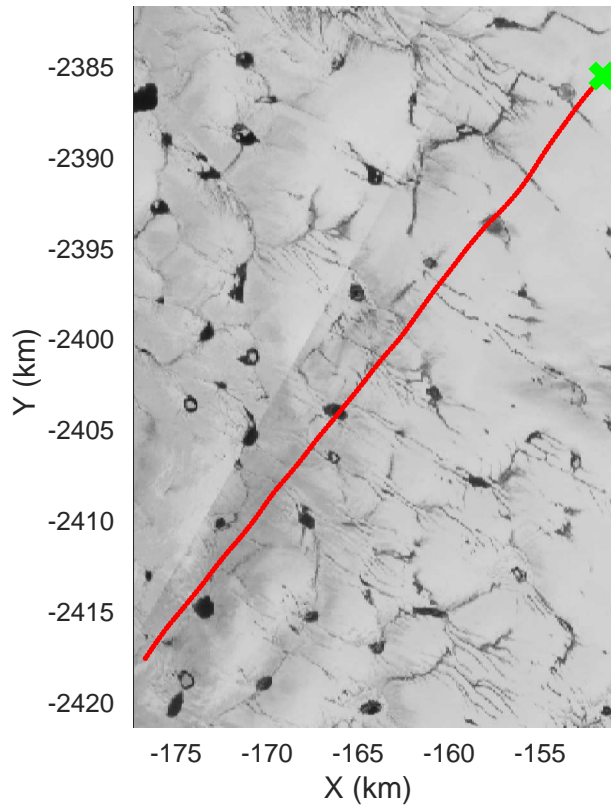

Jakobshavn upstream center line  
20160420\_04\_001  
Polar Stereograph 70N/-45E

mcords5 2016\_Greenland\_Polar6: "Jakobshavn upstream center line" 20160420\_04\_001: 14:56:32.1 to 15:05:13.6 GPS