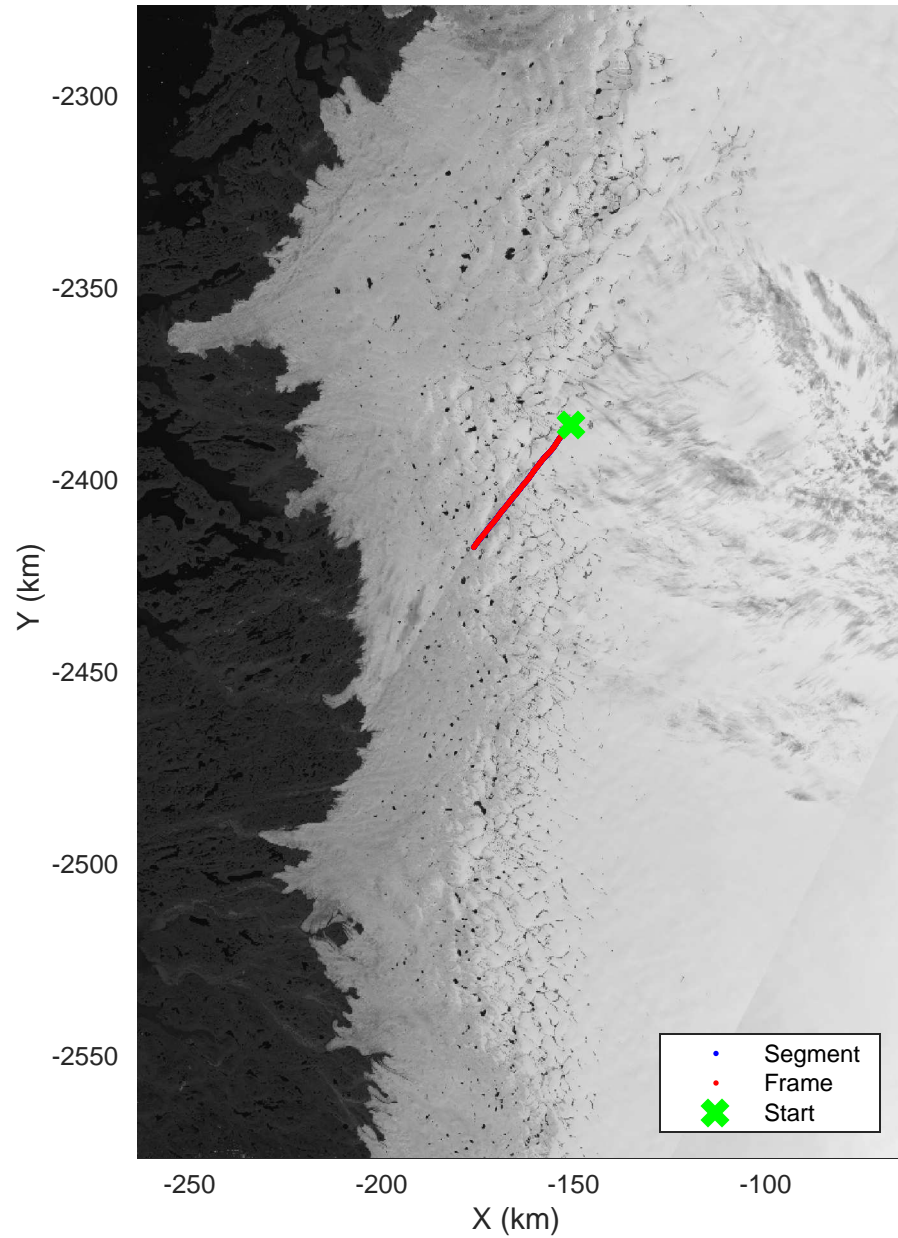

Jakobshavn upstream center line  
20160420\_04\_001  
Polar Stereograph 70N/-45E

mcords5 2016\_Greenland\_Polar6: "Jakobshavn upstream center line" 20160420\_04\_001: 14:56:32.1 to 15:05:13.6 GPS