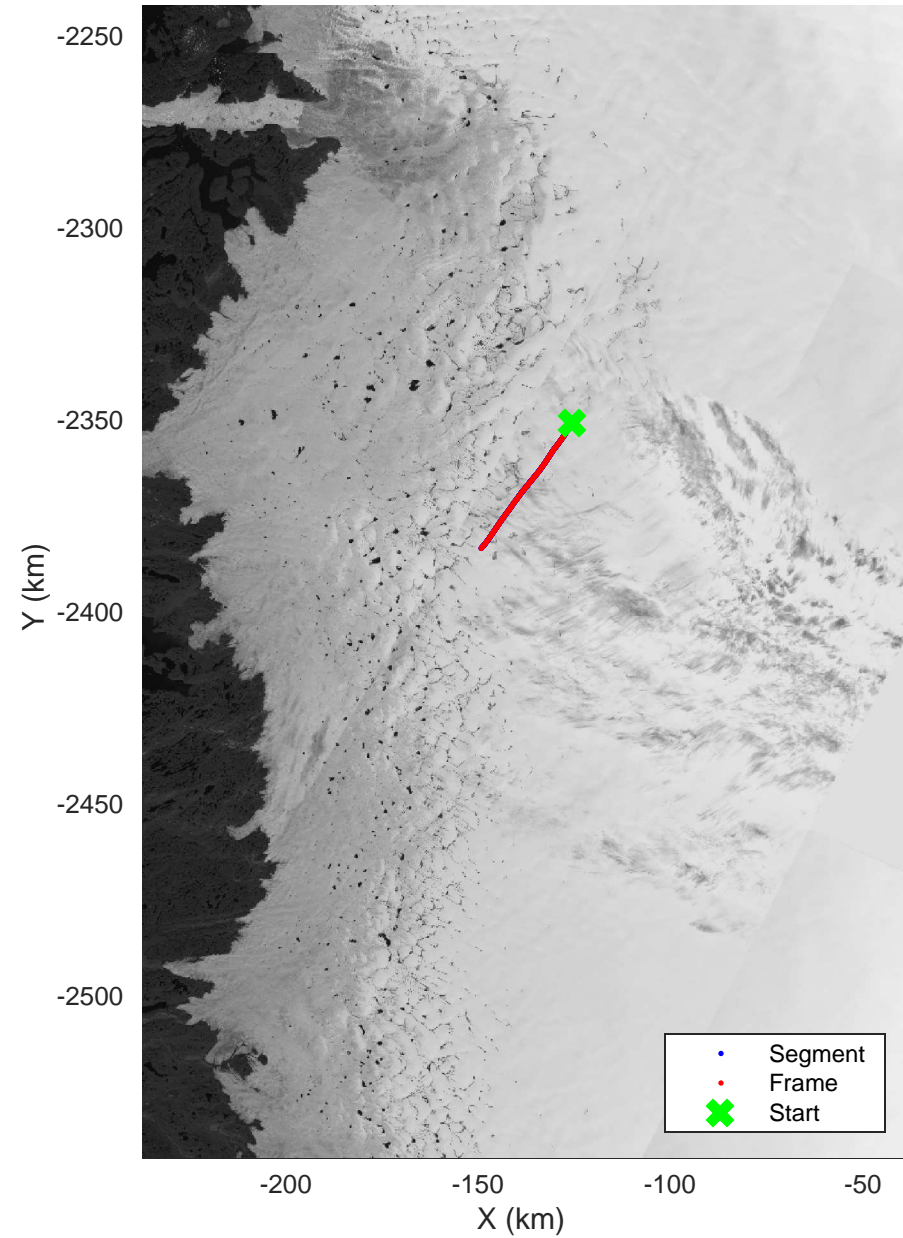

Jakobshavn upstream center line
20160420_03_001
Polar Stereograph 70N/-45E

mcords5 2016_Greenland_Polar6: "Jakobshavn upstream center line" 20160420_03_001: 14:46:59.7 to 14:55:58.4 GPS