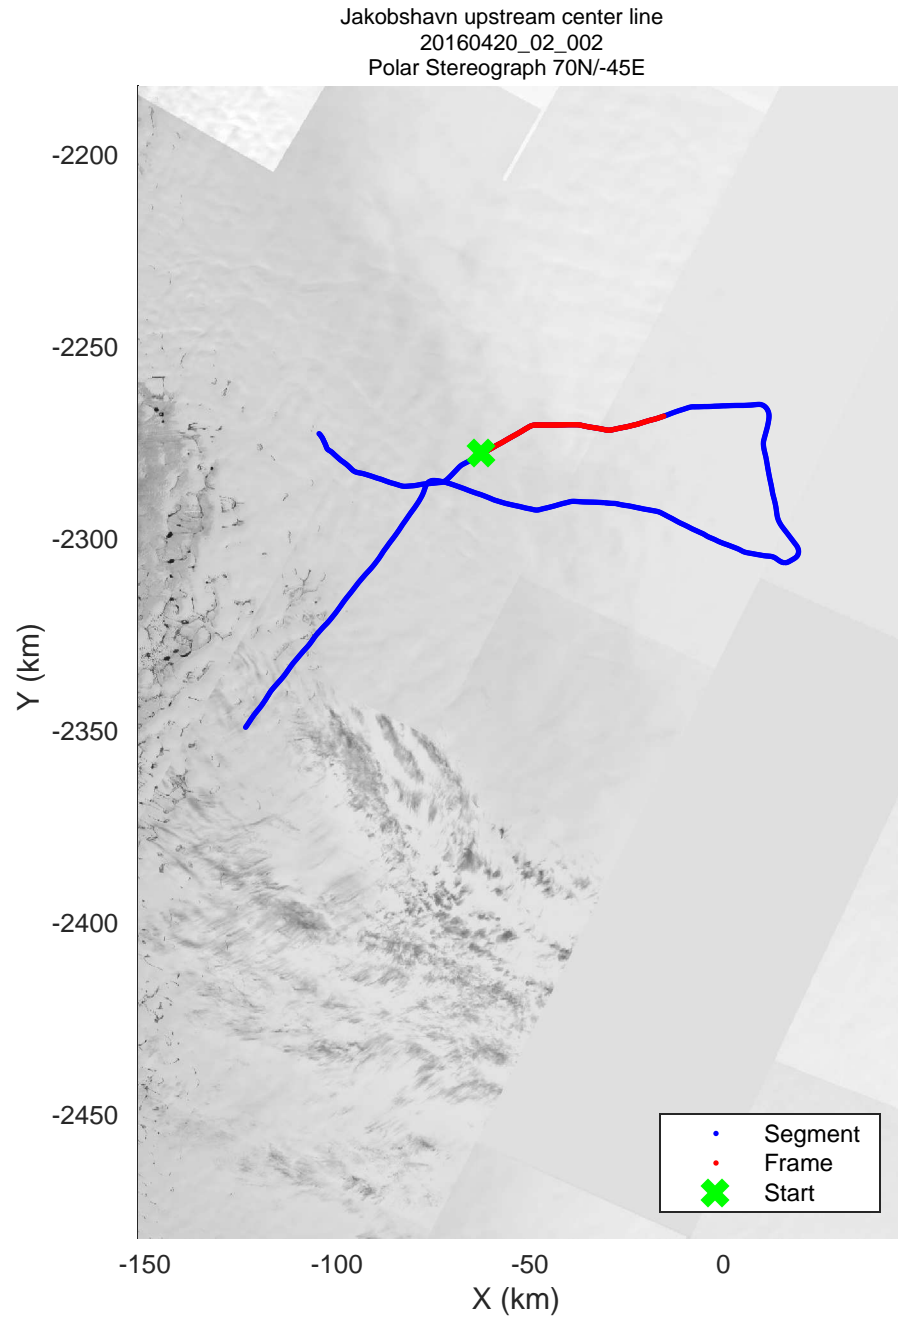

mcords5 2016_Greenland_Polar6: "Jakobshavn upstream center line" 20160420_02_001: 13:27:00.6 to 13:39:06.6 GPS

mcords5 2016_Greenland_Polar6: "Jakobshavn upstream center line" 20160420_02_002: 13:39:07.4 to 13:50:46.9 GPS

mcords5 2016_Greenland_Polar6: "Jakobshavn upstream center line" 20160420_02_003: 13:50:47.7 to 13:56:41.2 GPS

mcords5 2016_Greenland_Polar6: "Jakobshavn upstream center line" 20160420_02_004: 13:56:42.5 to 14:06:23.2 GPS

mcords5 2016_Greenland_Polar6: "Jakobshavn upstream center line" 20160420_02_005: 14:06:24.1 to 14:18:03.6 GPS

mcords5 2016_Greenland_Polar6: "Jakobshavn upstream center line" 20160420_02_006: 14:18:04.4 to 14:28:56.1 GPS

mcords5 2016_Greenland_Polar6: "Jakobshavn upstream center line" 20160420_02_007: 14:28:57.1 to 14:39:34.9 GPS

mcords5 2016_Greenland_Polar6: "Jakobshavn upstream center line" 20160420_02_008: 14:39:35.9 to 14:46:26.7 GPS