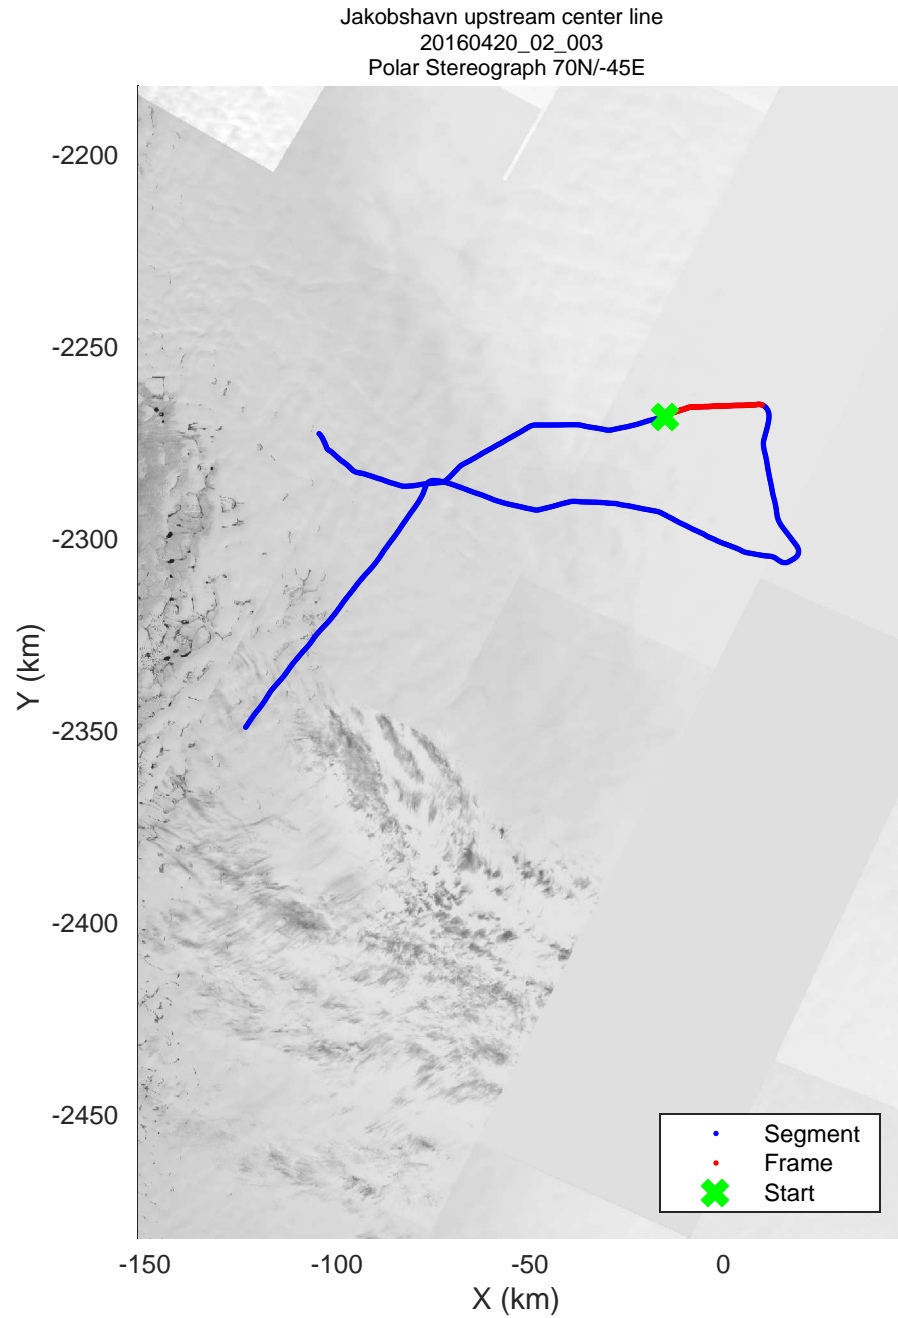

mcords5 2016_Greenland_Polar6: "Jakobshavn upstream center line" 20160420_02_001: 13:27:00.6 to 13:39:06.6 GPS

mcords5 2016_Greenland_Polar6: "Jakobshavn upstream center line" 20160420_02_002: 13:39:07.4 to 13:50:46.9 GPS

mcords5 2016_Greenland_Polar6: "Jakobshavn upstream center line" 20160420_02_003: 13:50:47.7 to 13:56:41.2 GPS

mcords5 2016_Greenland_Polar6: "Jakobshavn upstream center line" 20160420_02_004: 13:56:42.5 to 14:06:23.2 GPS

mcords5 2016_Greenland_Polar6: "Jakobshavn upstream center line" 20160420_02_005: 14:06:24.1 to 14:18:03.6 GPS

mcords5 2016_Greenland_Polar6: "Jakobshavn upstream center line" 20160420_02_006: 14:18:04.4 to 14:28:56.1 GPS

mcords5 2016_Greenland_Polar6: "Jakobshavn upstream center line" 20160420_02_007: 14:28:57.1 to 14:39:34.9 GPS

mcords5 2016_Greenland_Polar6: "Jakobshavn upstream center line" 20160420_02_008: 14:39:35.9 to 14:46:26.7 GPS