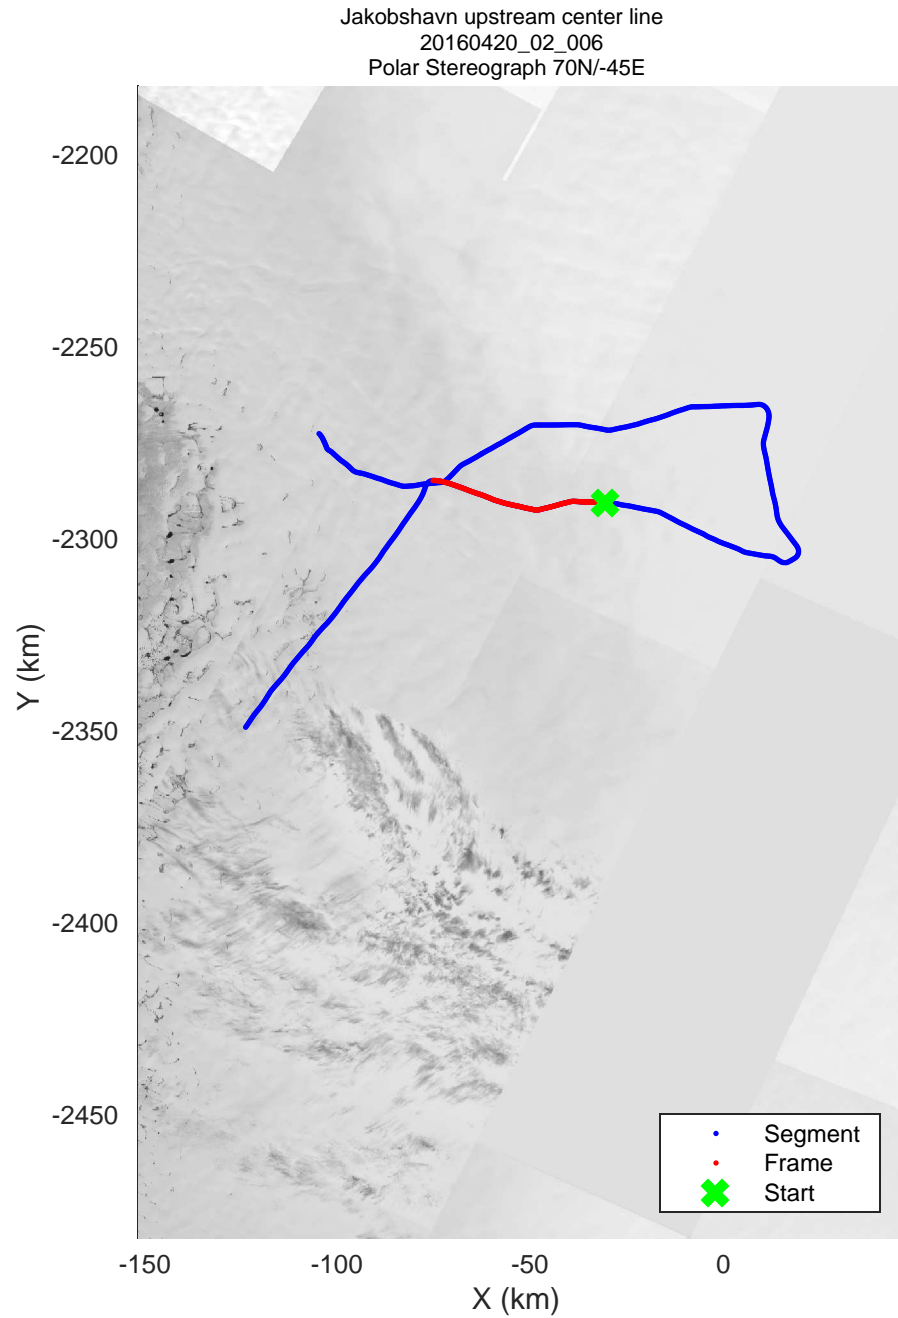

mcords5 2016_Greenland_Polar6: "Jakobshavn upstream center line" 20160420_02_001: 13:27:00.6 to 13:39:06.6 GPS

mcords5 2016_Greenland_Polar6: "Jakobshavn upstream center line" 20160420_02_002: 13:39:07.4 to 13:50:46.9 GPS

mcords5 2016_Greenland_Polar6: "Jakobshavn upstream center line" 20160420_02_003: 13:50:47.7 to 13:56:41.2 GPS

mcords5 2016_Greenland_Polar6: "Jakobshavn upstream center line" 20160420_02_004: 13:56:42.5 to 14:06:23.2 GPS

mcords5 2016_Greenland_Polar6: "Jakobshavn upstream center line" 20160420_02_005: 14:06:24.1 to 14:18:03.6 GPS

mcords5 2016_Greenland_Polar6: "Jakobshavn upstream center line" 20160420_02_006: 14:18:04.4 to 14:28:56.1 GPS

mcords5 2016_Greenland_Polar6: "Jakobshavn upstream center line" 20160420_02_007: 14:28:57.1 to 14:39:34.9 GPS

mcords5 2016_Greenland_Polar6: "Jakobshavn upstream center line" 20160420_02_008: 14:39:35.9 to 14:46:26.7 GPS