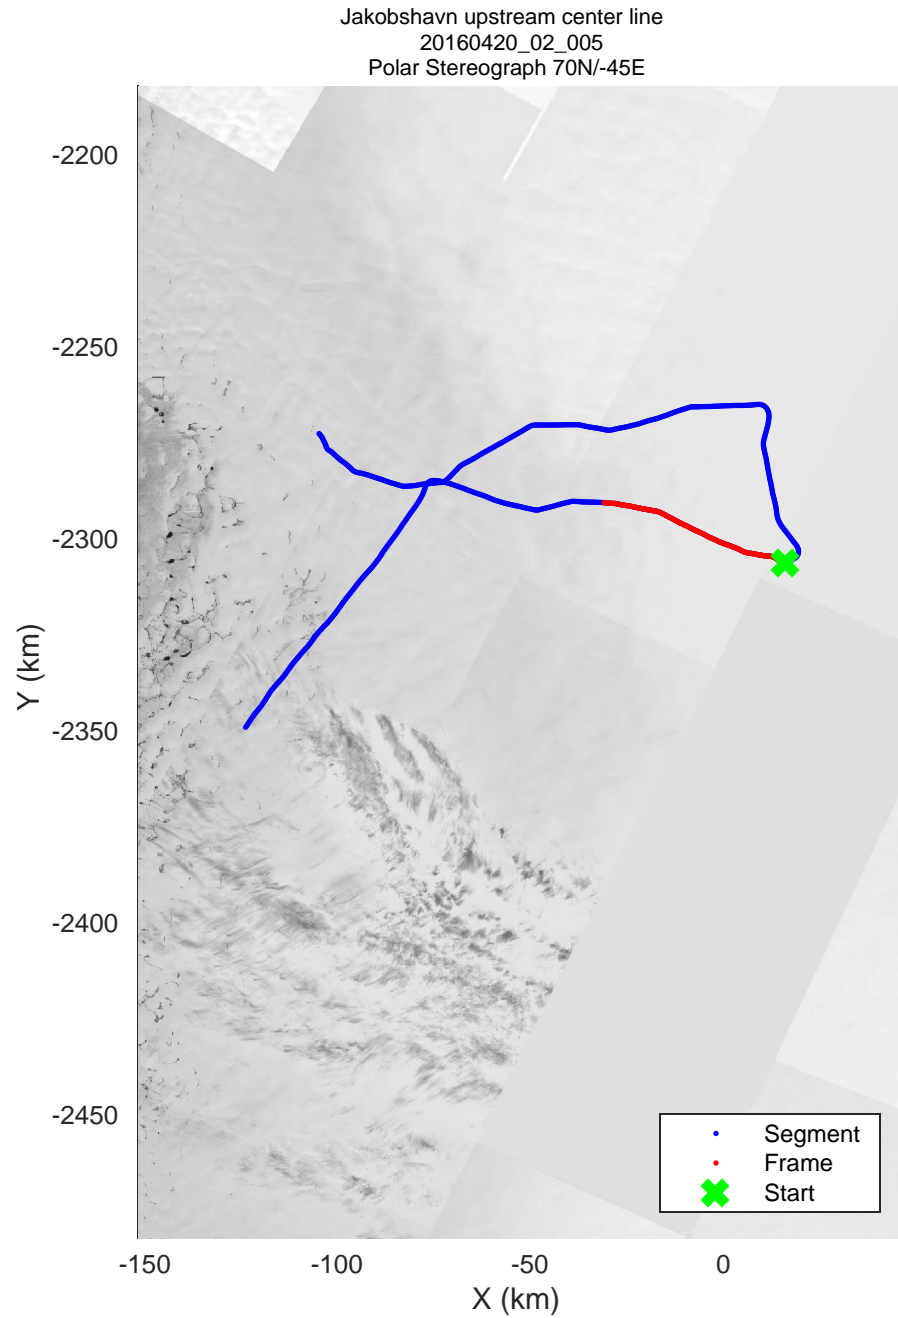

mcords5 2016_Greenland_Polar6: "Jakobshavn upstream center line" 20160420_02_001: 13:27:00.6 to 13:39:06.6 GPS

mcords5 2016_Greenland_Polar6: "Jakobshavn upstream center line" 20160420_02_002: 13:39:07.4 to 13:50:46.9 GPS

mcords5 2016_Greenland_Polar6: "Jakobshavn upstream center line" 20160420_02_003: 13:50:47.7 to 13:56:41.2 GPS

mcords5 2016_Greenland_Polar6: "Jakobshavn upstream center line" 20160420_02_004: 13:56:42.5 to 14:06:23.2 GPS

mcords5 2016_Greenland_Polar6: "Jakobshavn upstream center line" 20160420_02_005: 14:06:24.1 to 14:18:03.6 GPS

mcords5 2016_Greenland_Polar6: "Jakobshavn upstream center line" 20160420_02_006: 14:18:04.4 to 14:28:56.1 GPS

mcords5 2016_Greenland_Polar6: "Jakobshavn upstream center line" 20160420_02_007: 14:28:57.1 to 14:39:34.9 GPS

mcords5 2016_Greenland_Polar6: "Jakobshavn upstream center line" 20160420_02_008: 14:39:35.9 to 14:46:26.7 GPS