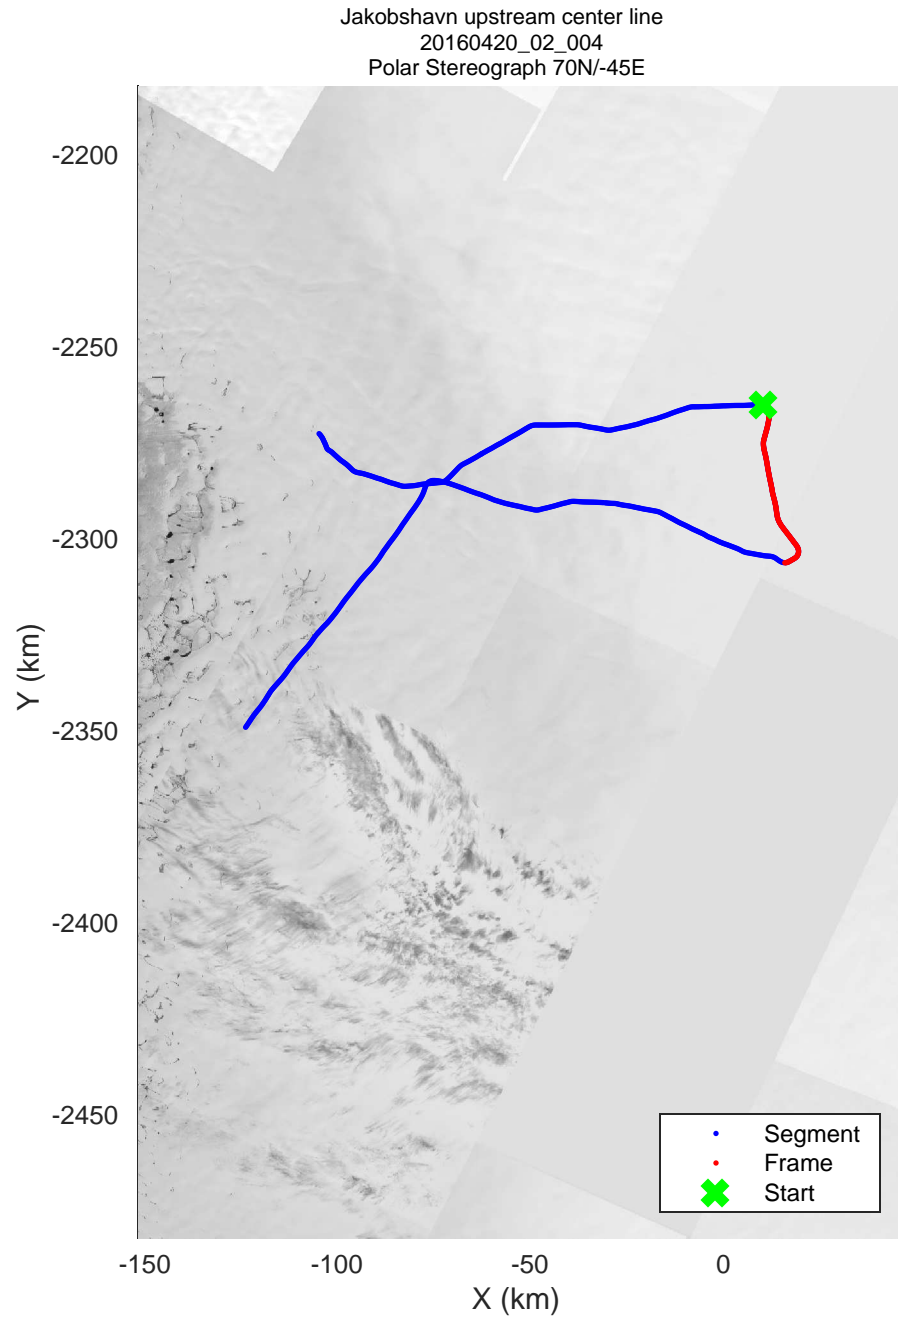

mcords5 2016_Greenland_Polar6: "Jakobshavn upstream center line" 20160420_02_001: 13:27:00.6 to 13:39:06.6 GPS

mcords5 2016_Greenland_Polar6: "Jakobshavn upstream center line" 20160420_02_002: 13:39:07.4 to 13:50:46.9 GPS

mcords5 2016_Greenland_Polar6: "Jakobshavn upstream center line" 20160420_02_003: 13:50:47.7 to 13:56:41.2 GPS

mcords5 2016_Greenland_Polar6: "Jakobshavn upstream center line" 20160420_02_004: 13:56:42.5 to 14:06:23.2 GPS

mcords5 2016_Greenland_Polar6: "Jakobshavn upstream center line" 20160420_02_005: 14:06:24.1 to 14:18:03.6 GPS

mcords5 2016_Greenland_Polar6: "Jakobshavn upstream center line" 20160420_02_006: 14:18:04.4 to 14:28:56.1 GPS

mcords5 2016_Greenland_Polar6: "Jakobshavn upstream center line" 20160420_02_007: 14:28:57.1 to 14:39:34.9 GPS

mcords5 2016_Greenland_Polar6: "Jakobshavn upstream center line" 20160420_02_008: 14:39:35.9 to 14:46:26.7 GPS