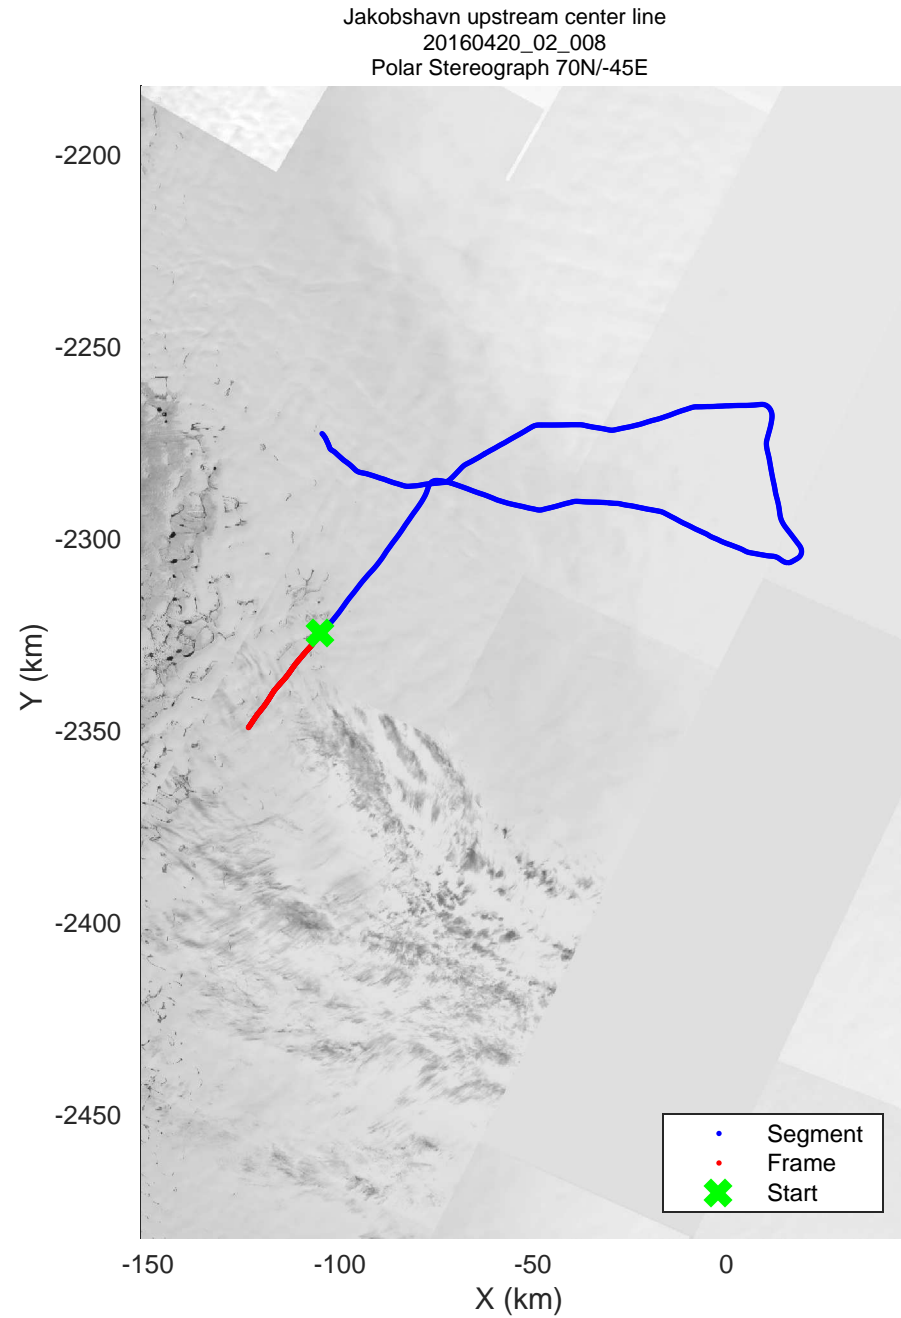

mcords5 2016_Greenland_Polar6: "Jakobshavn upstream center line" 20160420_02_001: 13:27:00.6 to 13:39:06.6 GPS

mcords5 2016_Greenland_Polar6: "Jakobshavn upstream center line" 20160420_02_002: 13:39:07.4 to 13:50:46.9 GPS

mcords5 2016_Greenland_Polar6: "Jakobshavn upstream center line" 20160420_02_003: 13:50:47.7 to 13:56:41.2 GPS

mcords5 2016_Greenland_Polar6: "Jakobshavn upstream center line" 20160420_02_004: 13:56:42.5 to 14:06:23.2 GPS

mcords5 2016_Greenland_Polar6: "Jakobshavn upstream center line" 20160420_02_005: 14:06:24.1 to 14:18:03.6 GPS

mcords5 2016_Greenland_Polar6: "Jakobshavn upstream center line" 20160420_02_006: 14:18:04.4 to 14:28:56.1 GPS

mcords5 2016_Greenland_Polar6: "Jakobshavn upstream center line" 20160420_02_007: 14:28:57.1 to 14:39:34.9 GPS

mcords5 2016_Greenland_Polar6: "Jakobshavn upstream center line" 20160420_02_008: 14:39:35.9 to 14:46:26.7 GPS