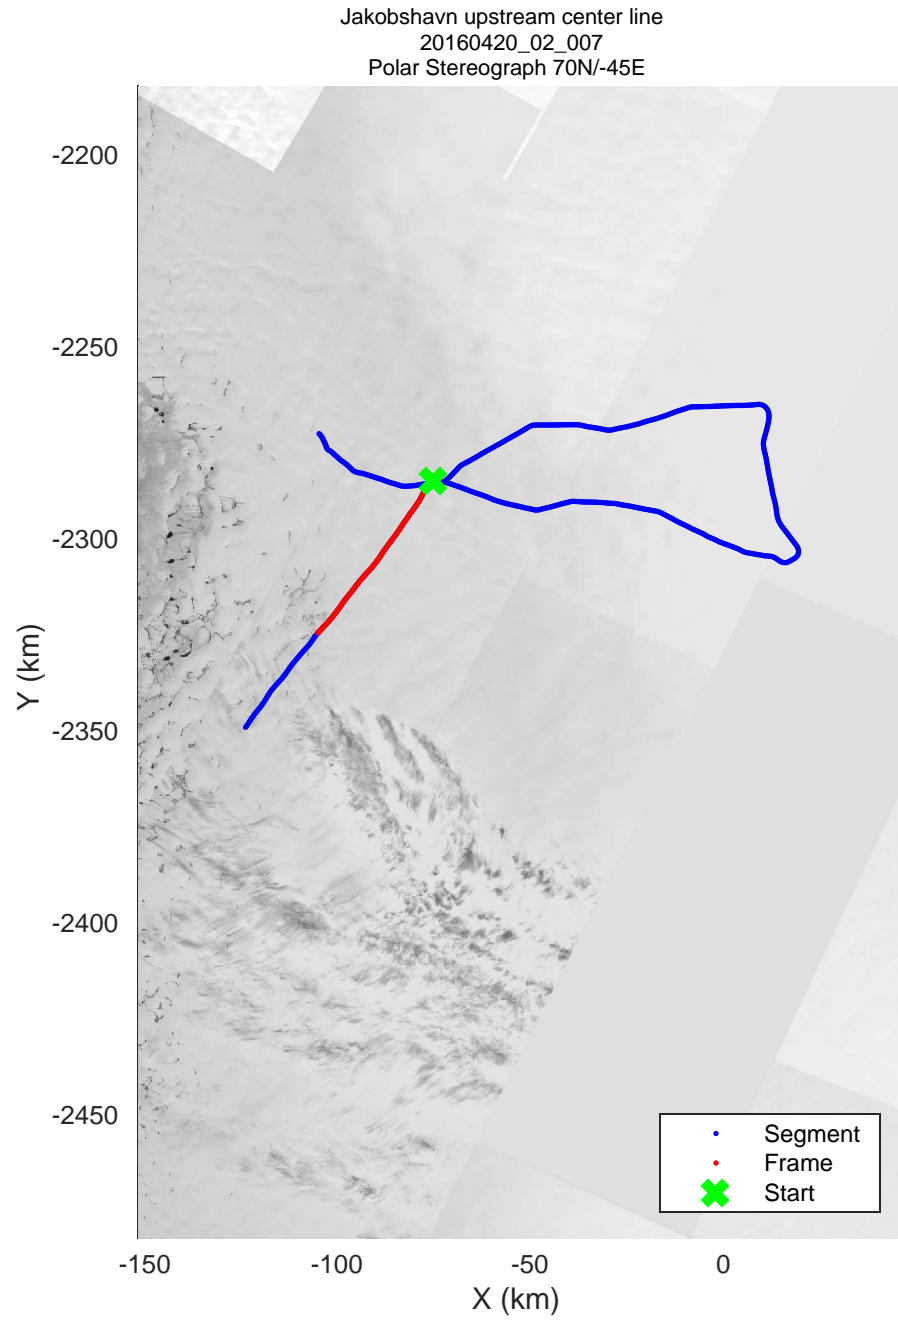

mcords5 2016_Greenland_Polar6: "Jakobshavn upstream center line" 20160420_02_001: 13:27:00.6 to 13:39:06.6 GPS

mcords5 2016_Greenland_Polar6: "Jakobshavn upstream center line" 20160420_02_002: 13:39:07.4 to 13:50:46.9 GPS

mcords5 2016_Greenland_Polar6: "Jakobshavn upstream center line" 20160420_02_003: 13:50:47.7 to 13:56:41.2 GPS

mcords5 2016_Greenland_Polar6: "Jakobshavn upstream center line" 20160420_02_004: 13:56:42.5 to 14:06:23.2 GPS

mcords5 2016_Greenland_Polar6: "Jakobshavn upstream center line" 20160420_02_005: 14:06:24.1 to 14:18:03.6 GPS

mcords5 2016_Greenland_Polar6: "Jakobshavn upstream center line" 20160420_02_006: 14:18:04.4 to 14:28:56.1 GPS

mcords5 2016_Greenland_Polar6: "Jakobshavn upstream center line" 20160420_02_007: 14:28:57.1 to 14:39:34.9 GPS

mcords5 2016_Greenland_Polar6: "Jakobshavn upstream center line" 20160420_02_008: 14:39:35.9 to 14:46:26.7 GPS