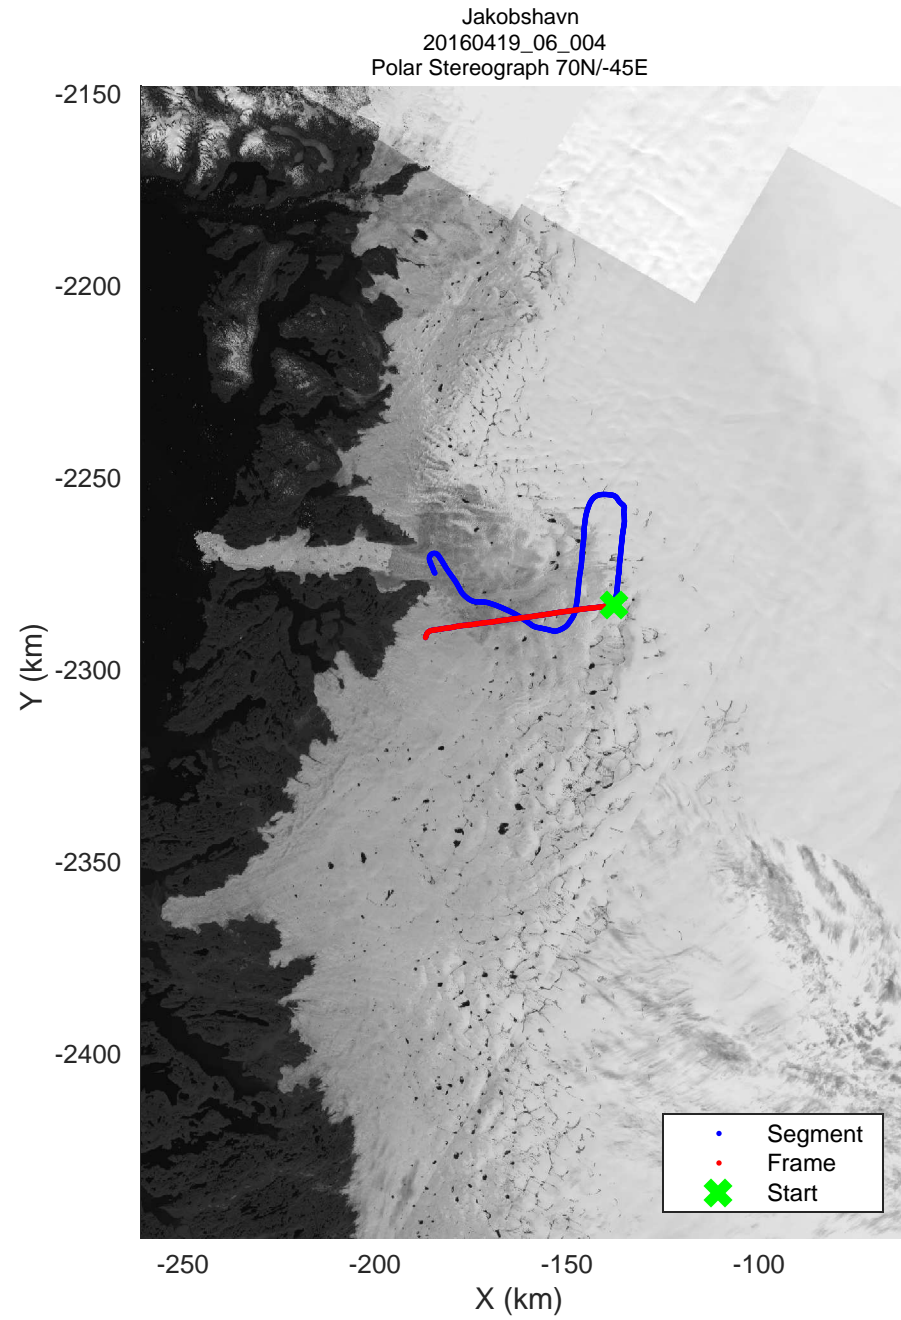

mcords5 2016\_Greenland\_Polar6: "Jakobshavn" 20160419\_06\_001: 12:44:49.9 to 12:55:35.6 GPS

mcords5 2016\_Greenland\_Polar6: "Jakobshavn" 20160419\_06\_002: 12:55:36.5 to 13:04:07.5 GPS

mcords5 2016\_Greenland\_Polar6: "Jakobshavn" 20160419\_06\_003: 13:04:08.2 to 13:13:31.5 GPS

mcords5 2016\_Greenland\_Polar6: "Jakobshavn" 20160419\_06\_004: 13:13:32.4 to 13:26:12.6 GPS