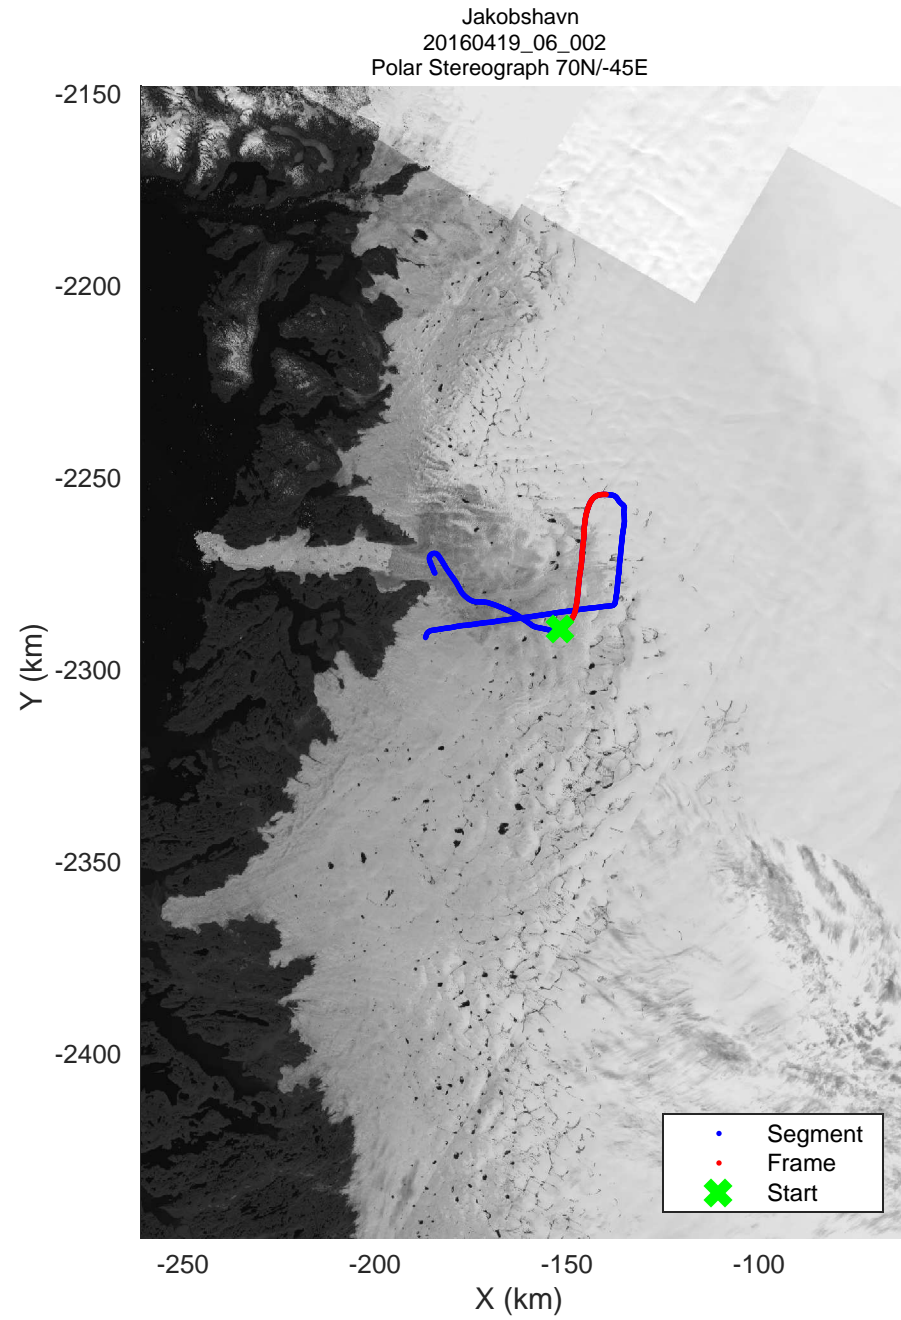

mcords5 2016\_Greenland\_Polar6: "Jakobshavn" 20160419\_06\_001: 12:44:49.9 to 12:55:35.6 GPS

mcords5 2016\_Greenland\_Polar6: "Jakobshavn" 20160419\_06\_002: 12:55:36.5 to 13:04:07.5 GPS

mcords5 2016\_Greenland\_Polar6: "Jakobshavn" 20160419\_06\_003: 13:04:08.2 to 13:13:31.5 GPS

mcords5 2016\_Greenland\_Polar6: "Jakobshavn" 20160419\_06\_004: 13:13:32.4 to 13:26:12.6 GPS