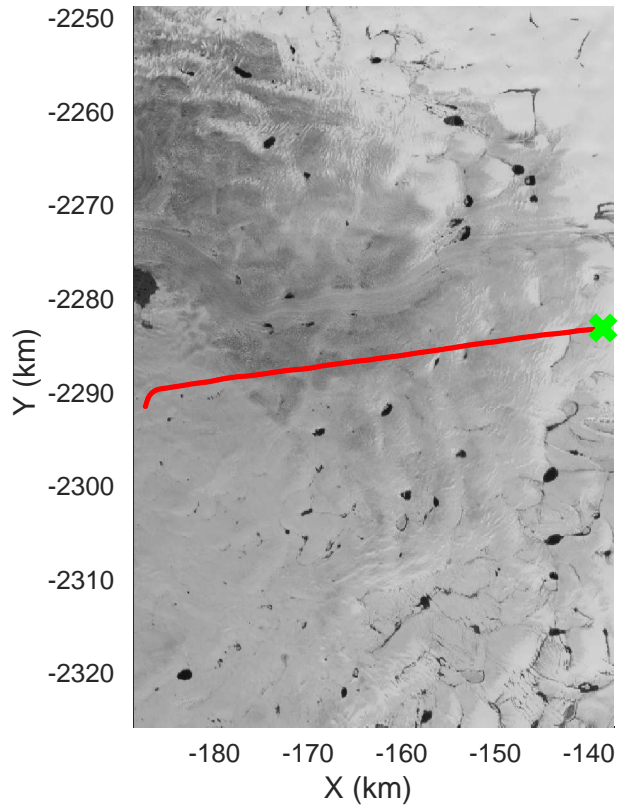

mcords5 2016\_Greenland\_Polar6: "Jakobshavn" 20160419\_06\_001: 12:44:49.9 to 12:55:35.6 GPS

mcords5 2016\_Greenland\_Polar6: "Jakobshavn" 20160419\_06\_002: 12:55:36.5 to 13:04:07.5 GPS

mcords5 2016\_Greenland\_Polar6: "Jakobshavn" 20160419\_06\_003: 13:04:08.2 to 13:13:31.5 GPS

mcords5 2016\_Greenland\_Polar6: "Jakobshavn" 20160419\_06\_004: 13:13:32.4 to 13:26:12.6 GPS