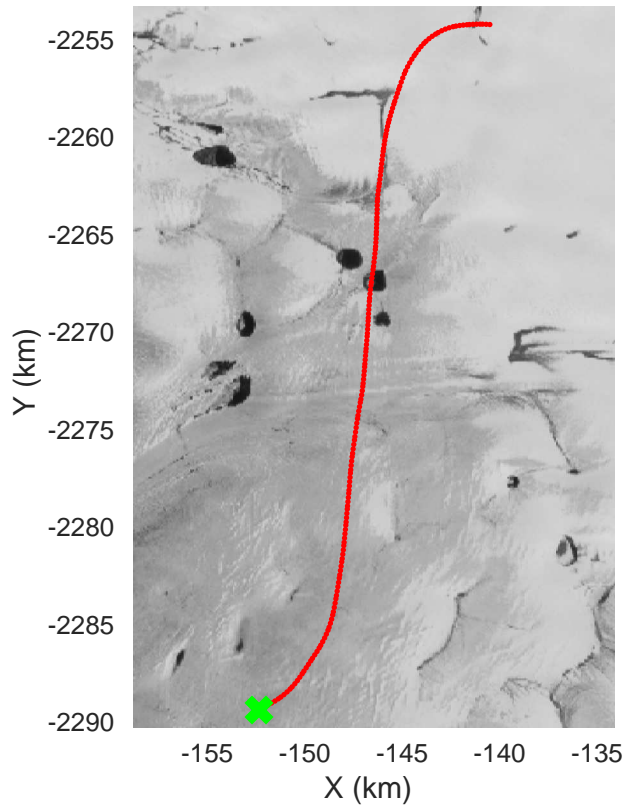

mcords5 2016\_Greenland\_Polar6: "Jakobshavn" 20160419\_06\_001: 12:44:49.9 to 12:55:35.6 GPS

mcords5 2016\_Greenland\_Polar6: "Jakobshavn" 20160419\_06\_002: 12:55:36.5 to 13:04:07.5 GPS

mcords5 2016\_Greenland\_Polar6: "Jakobshavn" 20160419\_06\_003: 13:04:08.2 to 13:13:31.5 GPS

mcords5 2016\_Greenland\_Polar6: "Jakobshavn" 20160419\_06\_004: 13:13:32.4 to 13:26:12.6 GPS