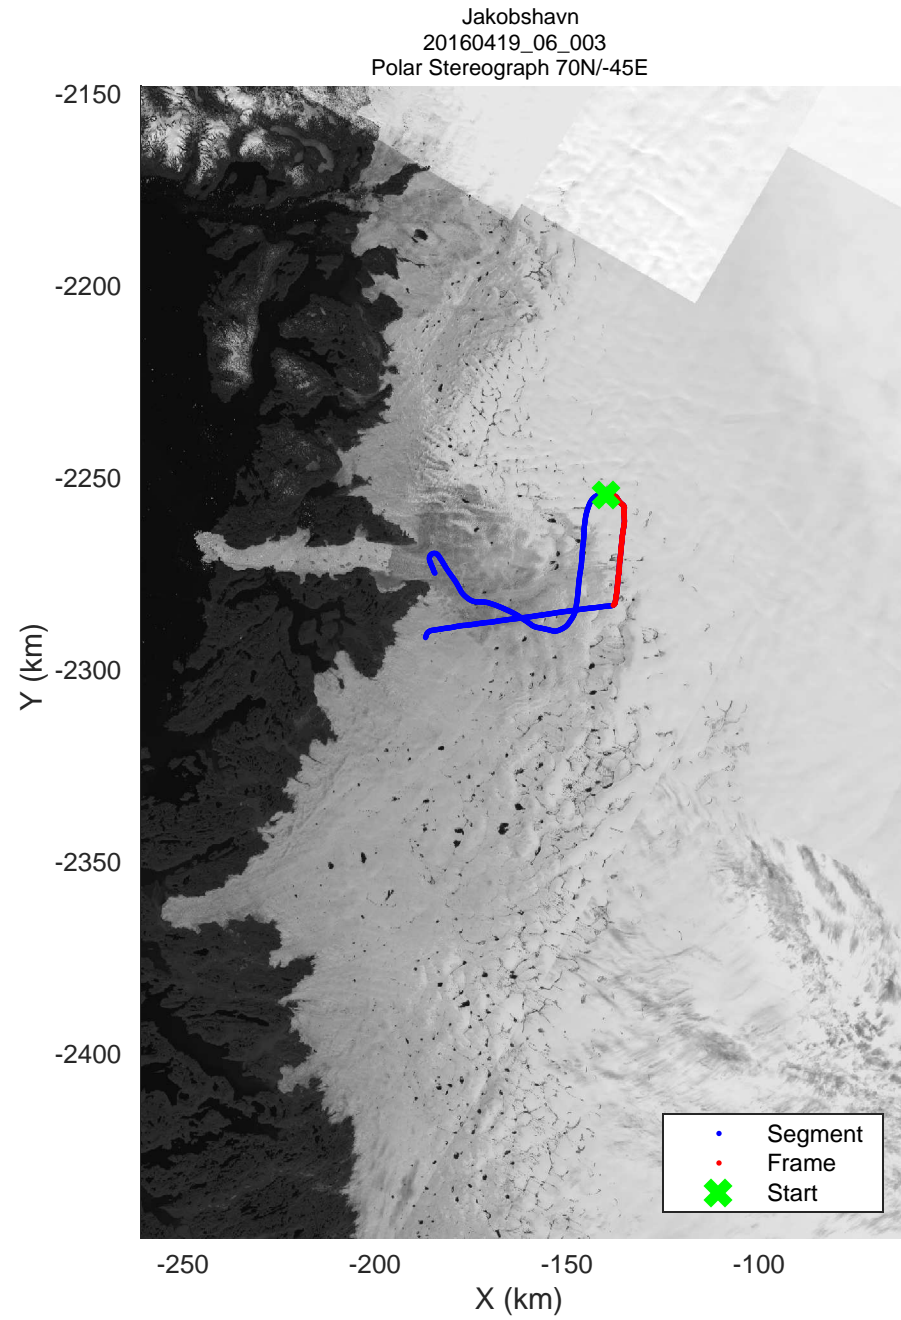

mcords5 2016\_Greenland\_Polar6: "Jakobshavn" 20160419\_06\_001: 12:44:49.9 to 12:55:35.6 GPS

mcords5 2016\_Greenland\_Polar6: "Jakobshavn" 20160419\_06\_002: 12:55:36.5 to 13:04:07.5 GPS

mcords5 2016\_Greenland\_Polar6: "Jakobshavn" 20160419\_06\_003: 13:04:08.2 to 13:13:31.5 GPS

mcords5 2016\_Greenland\_Polar6: "Jakobshavn" 20160419\_06\_004: 13:13:32.4 to 13:26:12.6 GPS