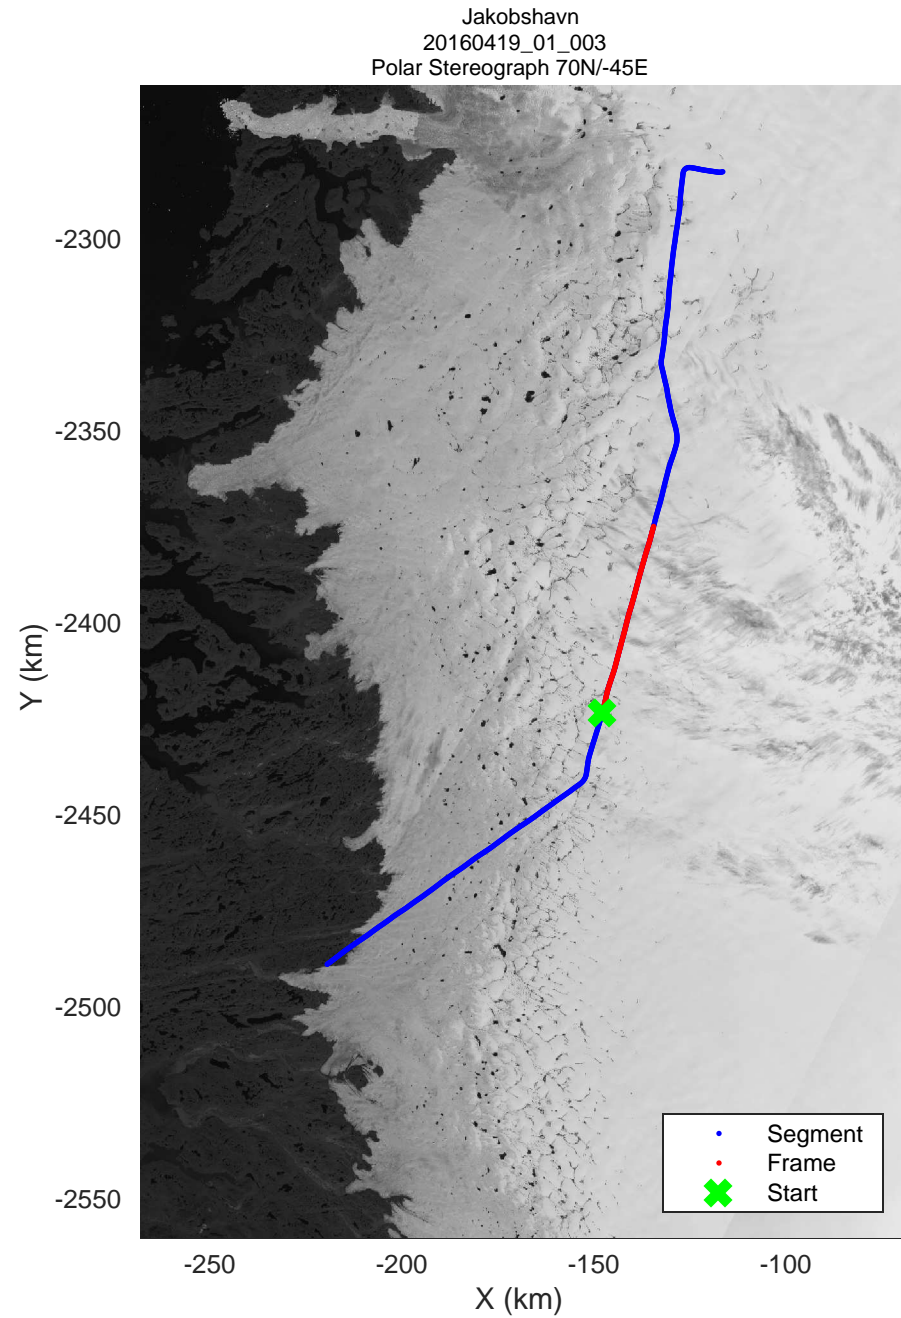

mcords5 2016\_Greenland\_Polar6: "Jakobshavn" 20160419\_01\_001: 11:40:00.0 to 11:49:54.7 GPS

mcords5 2016\_Greenland\_Polar6: "Jakobshavn" 20160419\_01\_002: 11:49:55.4 to 11:58:43.8 GPS

mcords5 2016\_Greenland\_Polar6: "Jakobshavn" 20160419\_01\_003: 11:58:44.8 to 12:06:49.4 GPS

mcords5 2016\_Greenland\_Polar6: "Jakobshavn" 20160419\_01\_004: 12:06:50.5 to 12:15:23.4 GPS

mcords5 2016\_Greenland\_Polar6: "Jakobshavn" 20160419\_01\_005: 12:15:24.0 to 12:25:13.7 GPS