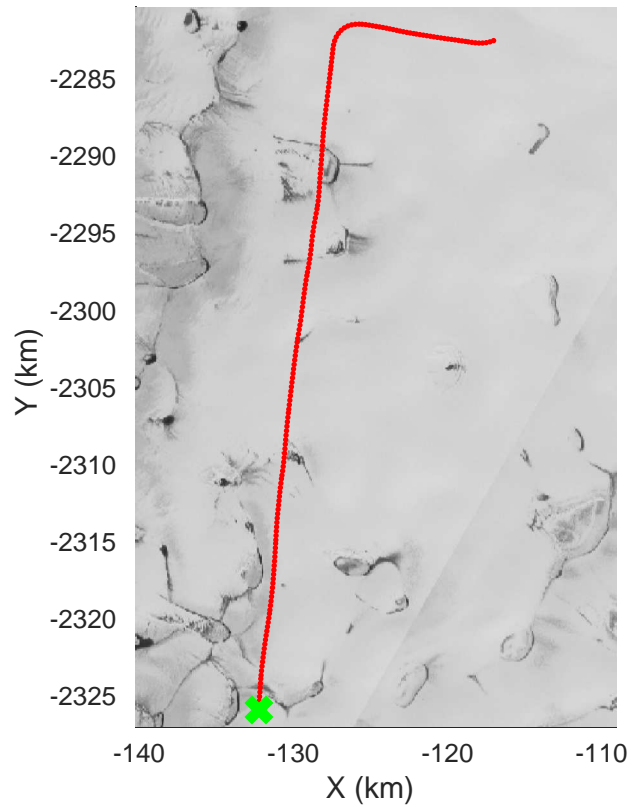

mcords5 2016\_Greenland\_Polar6: "Jakobshavn" 20160419\_01\_001: 11:40:00.0 to 11:49:54.7 GPS

mcords5 2016\_Greenland\_Polar6: "Jakobshavn" 20160419\_01\_002: 11:49:55.4 to 11:58:43.8 GPS

mcords5 2016\_Greenland\_Polar6: "Jakobshavn" 20160419\_01\_003: 11:58:44.8 to 12:06:49.4 GPS

mcords5 2016\_Greenland\_Polar6: "Jakobshavn" 20160419\_01\_004: 12:06:50.5 to 12:15:23.4 GPS

mcords5 2016\_Greenland\_Polar6: "Jakobshavn" 20160419\_01\_005: 12:15:24.0 to 12:25:13.7 GPS