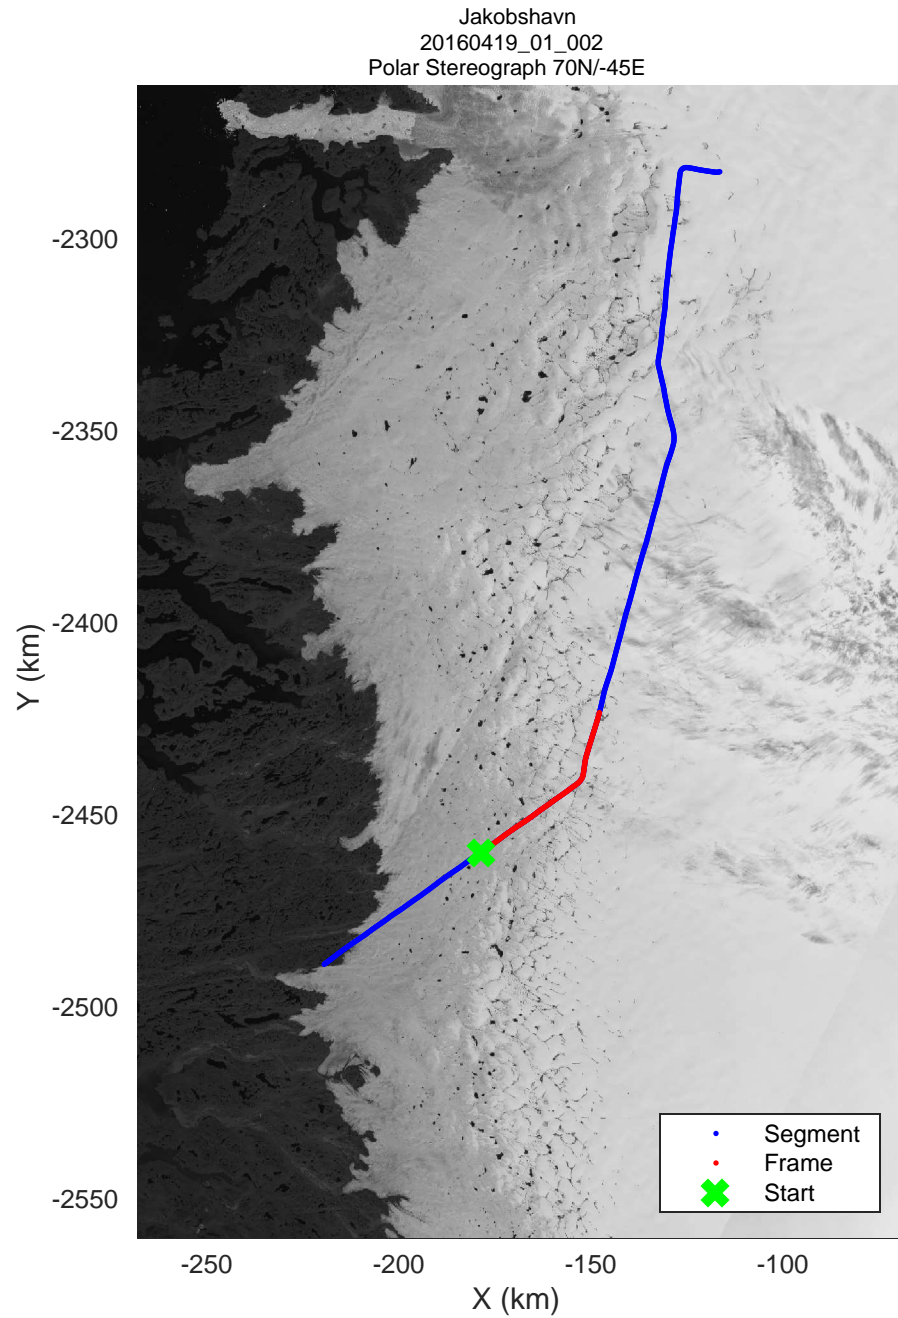

mcords5 2016\_Greenland\_Polar6: "Jakobshavn" 20160419\_01\_001: 11:40:00.0 to 11:49:54.7 GPS

mcords5 2016\_Greenland\_Polar6: "Jakobshavn" 20160419\_01\_002: 11:49:55.4 to 11:58:43.8 GPS

mcords5 2016\_Greenland\_Polar6: "Jakobshavn" 20160419\_01\_003: 11:58:44.8 to 12:06:49.4 GPS

mcords5 2016\_Greenland\_Polar6: "Jakobshavn" 20160419\_01\_004: 12:06:50.5 to 12:15:23.4 GPS

mcords5 2016\_Greenland\_Polar6: "Jakobshavn" 20160419\_01\_005: 12:15:24.0 to 12:25:13.7 GPS