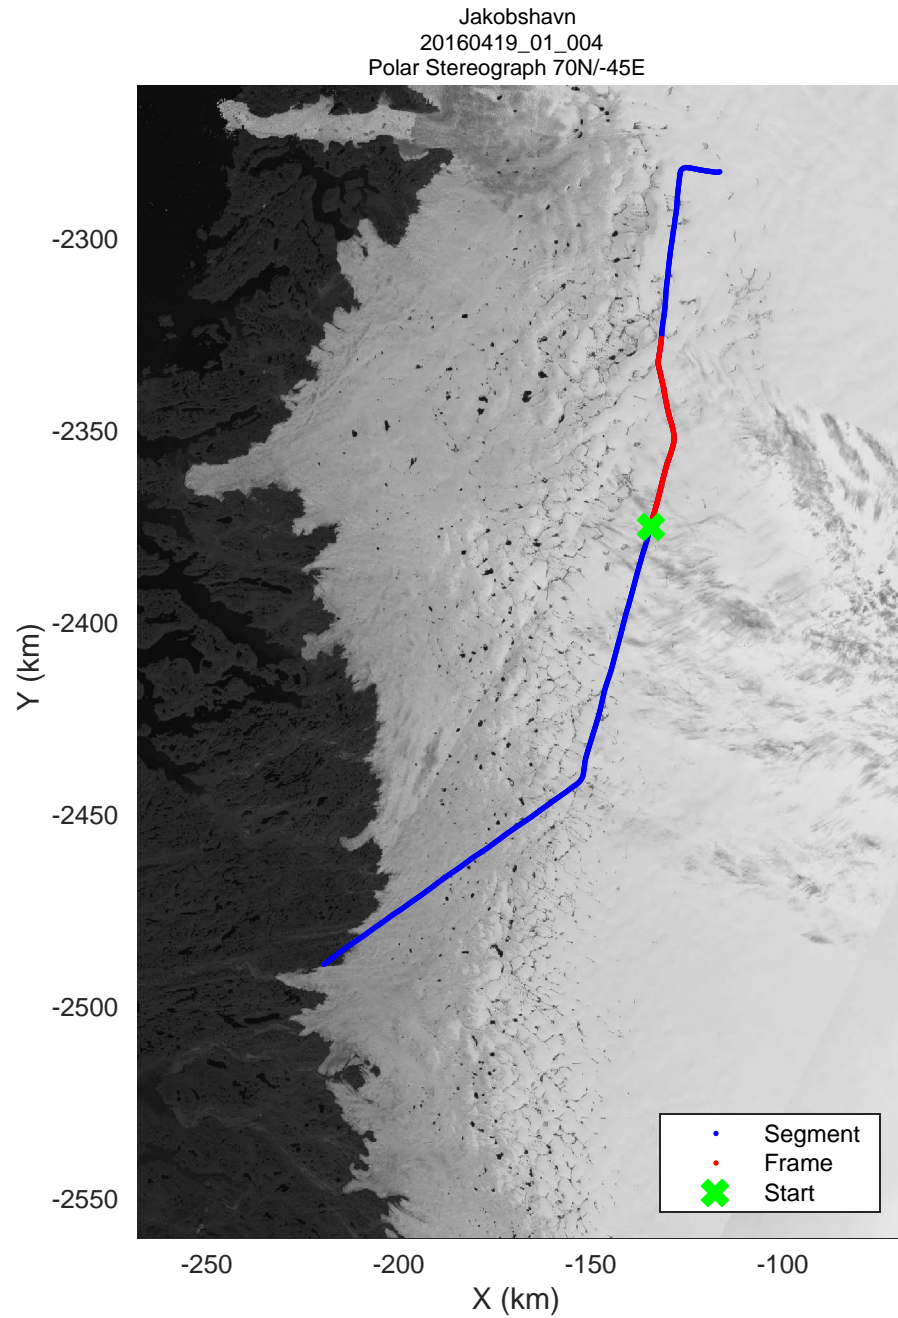

mcords5 2016\_Greenland\_Polar6: "Jakobshavn" 20160419\_01\_001: 11:40:00.0 to 11:49:54.7 GPS

mcords5 2016\_Greenland\_Polar6: "Jakobshavn" 20160419\_01\_002: 11:49:55.4 to 11:58:43.8 GPS

mcords5 2016\_Greenland\_Polar6: "Jakobshavn" 20160419\_01\_003: 11:58:44.8 to 12:06:49.4 GPS

mcords5 2016\_Greenland\_Polar6: "Jakobshavn" 20160419\_01\_004: 12:06:50.5 to 12:15:23.4 GPS

mcords5 2016\_Greenland\_Polar6: "Jakobshavn" 20160419\_01\_005: 12:15:24.0 to 12:25:13.7 GPS