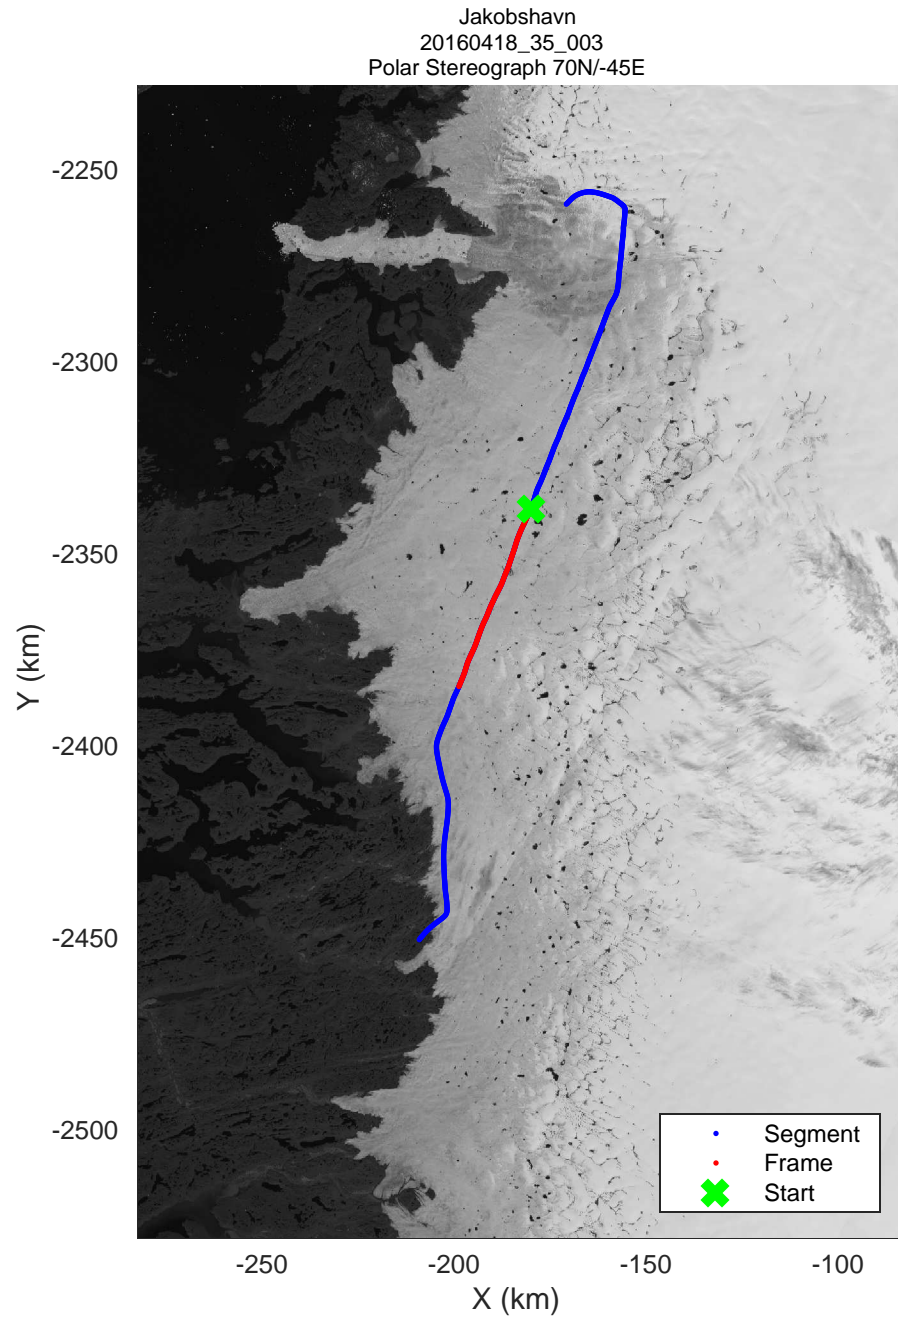

mcords5 2016\_Greenland\_Polar6: "Jakobshavn" 20160418\_35\_001: 17:42:01.2 to 17:54:23.8 GPS

mcords5 2016\_Greenland\_Polar6: "Jakobshavn" 20160418\_35\_002: 17:54:25.0 to 18:06:27.8 GPS

mcords5 2016\_Greenland\_Polar6: "Jakobshavn" 20160418\_35\_003: 18:06:29.0 to 18:18:35.9 GPS

mcords5 2016\_Greenland\_Polar6: "Jakobshavn" 20160418\_35\_004: 18:18:37.2 to 18:28:57.6 GPS

mcords5 2016\_Greenland\_Polar6: "Jakobshavn" 20160418\_35\_005: 18:28:58.9 to 18:33:16.5 GPS