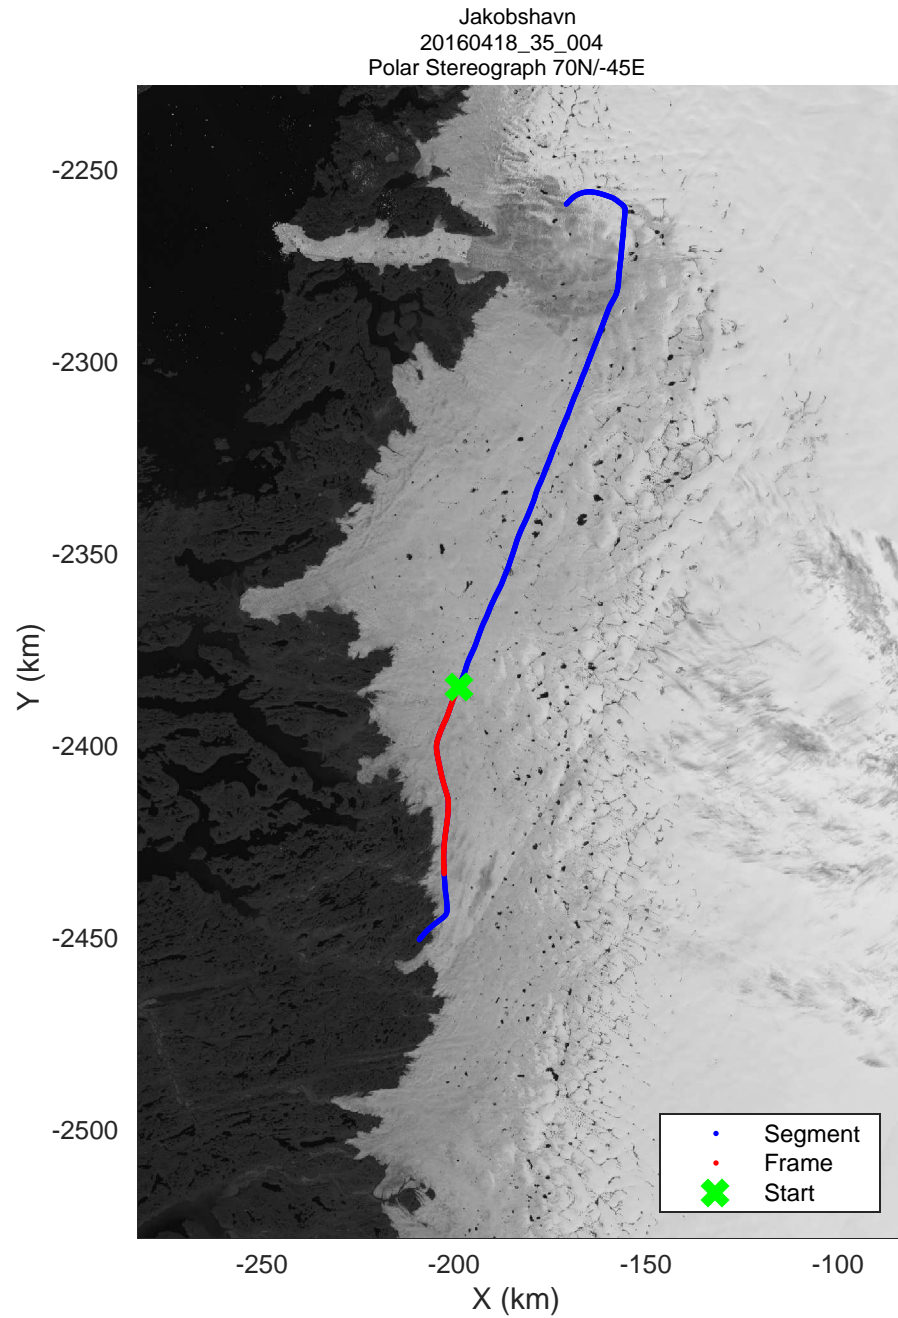

mcords5 2016\_Greenland\_Polar6: "Jakobshavn" 20160418\_35\_001: 17:42:01.2 to 17:54:23.8 GPS

mcords5 2016\_Greenland\_Polar6: "Jakobshavn" 20160418\_35\_002: 17:54:25.0 to 18:06:27.8 GPS

mcords5 2016\_Greenland\_Polar6: "Jakobshavn" 20160418\_35\_003: 18:06:29.0 to 18:18:35.9 GPS

mcords5 2016\_Greenland\_Polar6: "Jakobshavn" 20160418\_35\_004: 18:18:37.2 to 18:28:57.6 GPS

mcords5 2016\_Greenland\_Polar6: "Jakobshavn" 20160418\_35\_005: 18:28:58.9 to 18:33:16.5 GPS