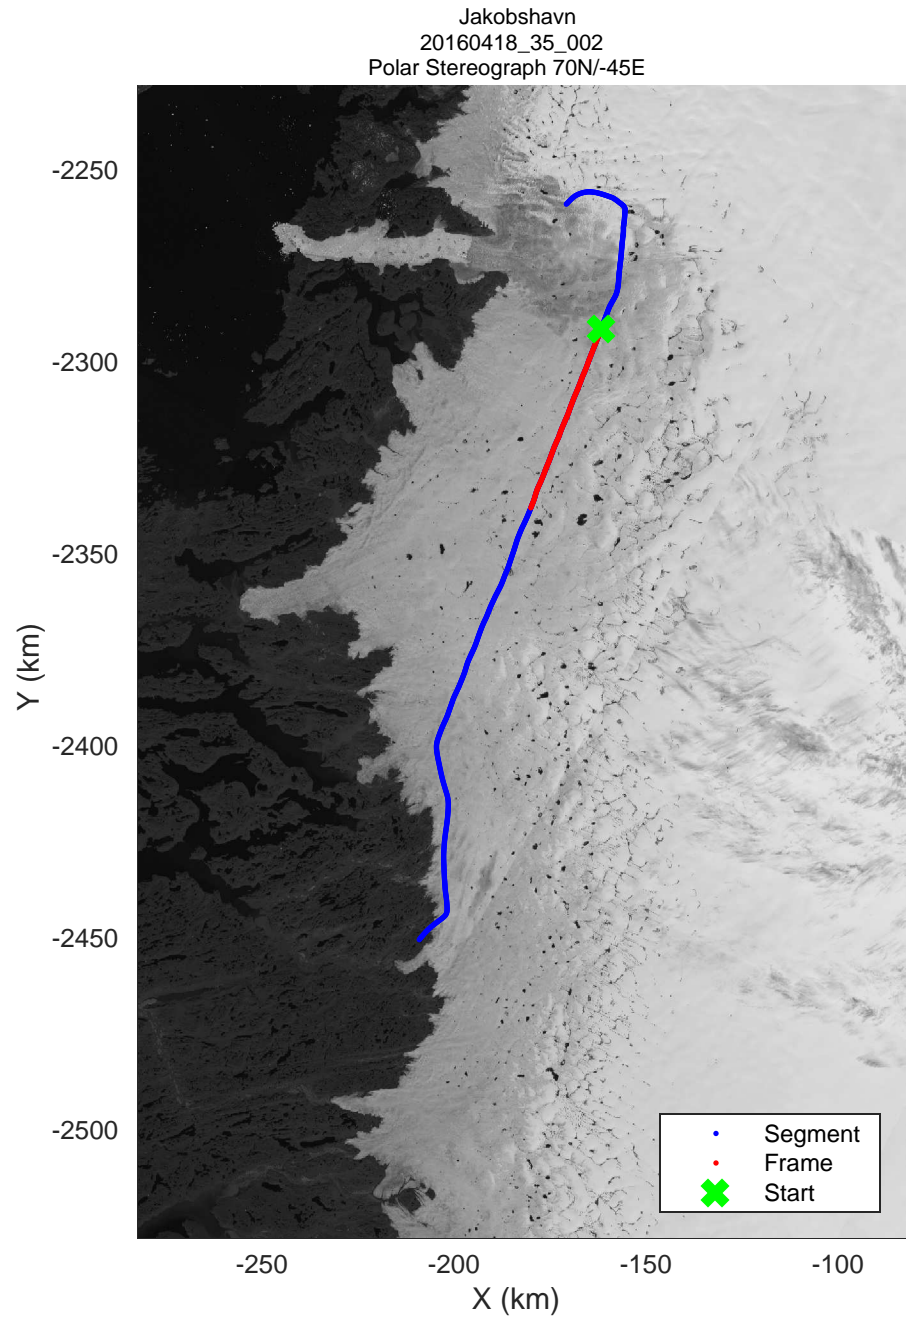

mcords5 2016\_Greenland\_Polar6: "Jakobshavn" 20160418\_35\_001: 17:42:01.2 to 17:54:23.8 GPS

mcords5 2016\_Greenland\_Polar6: "Jakobshavn" 20160418\_35\_002: 17:54:25.0 to 18:06:27.8 GPS

mcords5 2016\_Greenland\_Polar6: "Jakobshavn" 20160418\_35\_003: 18:06:29.0 to 18:18:35.9 GPS

mcords5 2016\_Greenland\_Polar6: "Jakobshavn" 20160418\_35\_004: 18:18:37.2 to 18:28:57.6 GPS

mcords5 2016\_Greenland\_Polar6: "Jakobshavn" 20160418\_35\_005: 18:28:58.9 to 18:33:16.5 GPS