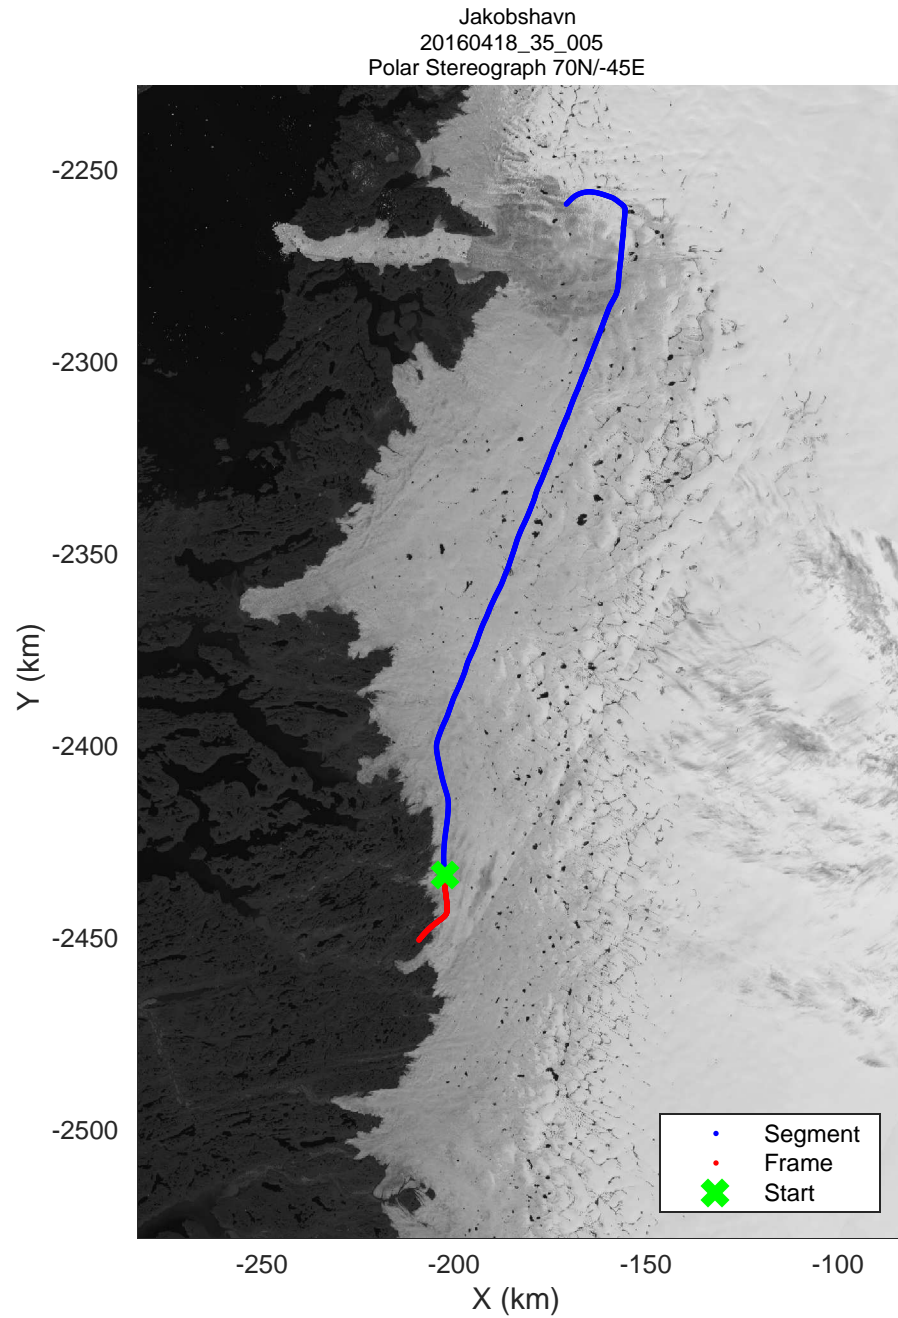

mcords5 2016\_Greenland\_Polar6: "Jakobshavn" 20160418\_35\_001: 17:42:01.2 to 17:54:23.8 GPS

mcords5 2016\_Greenland\_Polar6: "Jakobshavn" 20160418\_35\_002: 17:54:25.0 to 18:06:27.8 GPS

mcords5 2016\_Greenland\_Polar6: "Jakobshavn" 20160418\_35\_003: 18:06:29.0 to 18:18:35.9 GPS

mcords5 2016\_Greenland\_Polar6: "Jakobshavn" 20160418\_35\_004: 18:18:37.2 to 18:28:57.6 GPS

mcords5 2016\_Greenland\_Polar6: "Jakobshavn" 20160418\_35\_005: 18:28:58.9 to 18:33:16.5 GPS