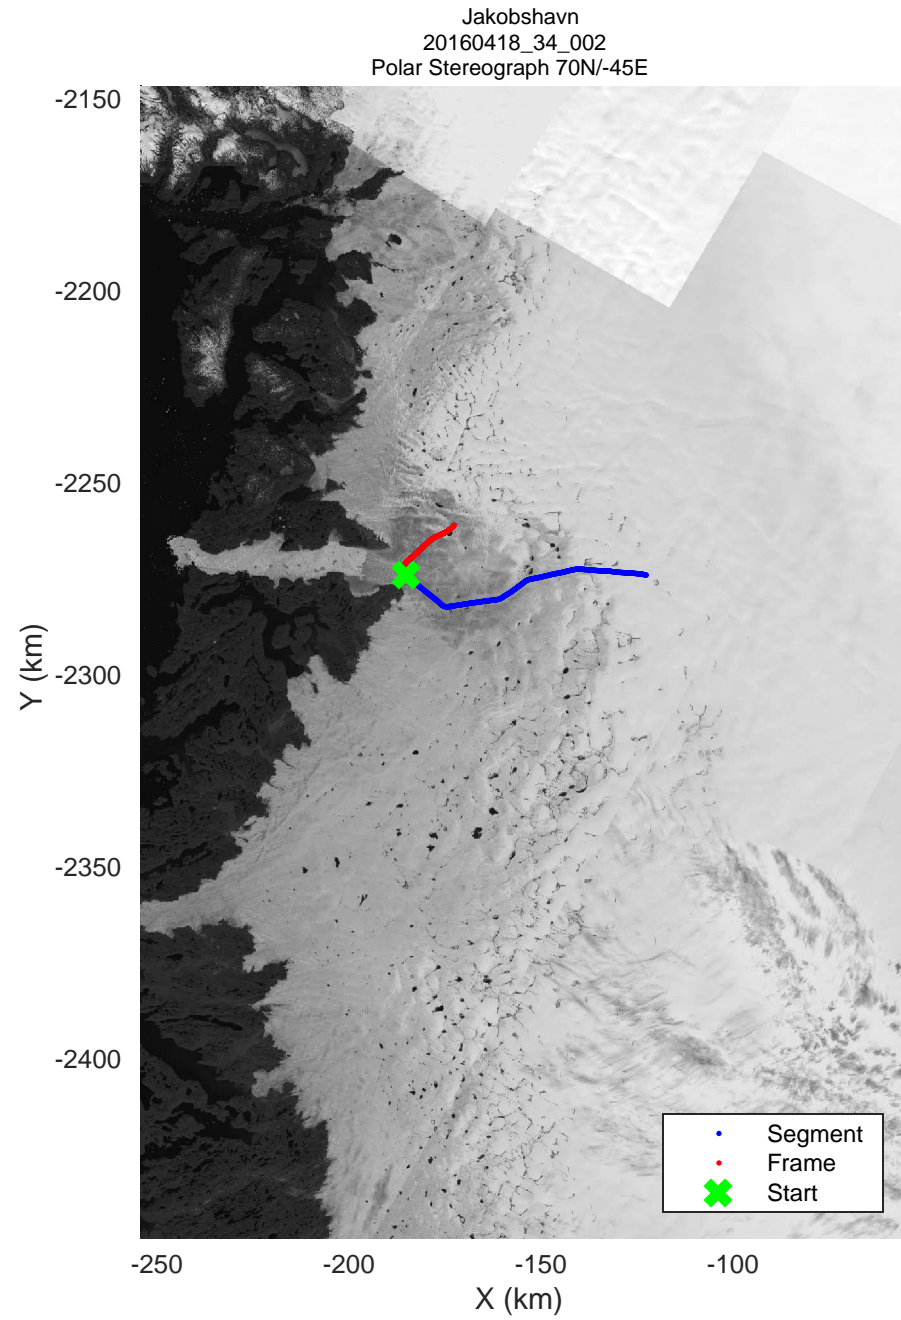

mcords5 2016_Greenland_Polar6: "Jakobshavn" 20160418_34_001: 17:21:04.1 to 17:36:60.0 GPS

mcords5 2016_Greenland_Polar6: "Jakobshavn" 20160418_34_002: 17:37:00.7 to 17:41:25.6 GPS