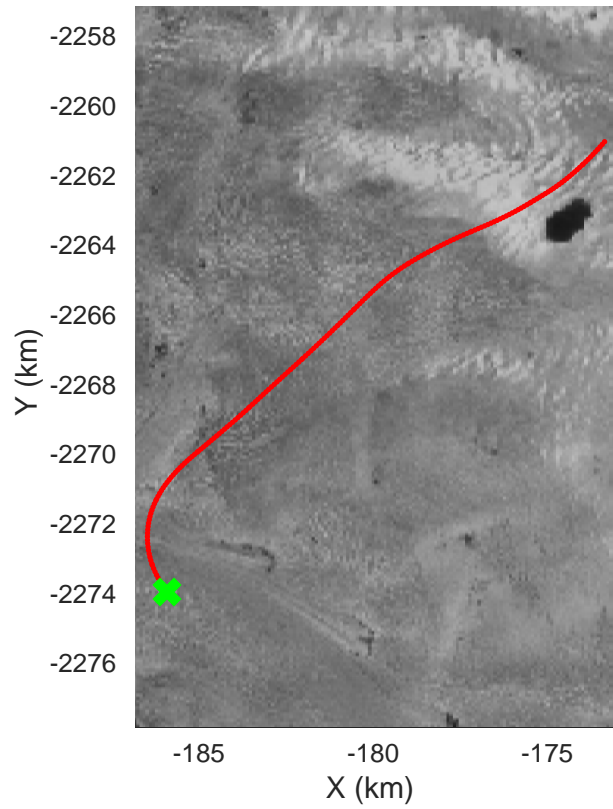

mcords5 2016_Greenland_Polar6: "Jakobshavn" 20160418_34_001: 17:21:04.1 to 17:36:60.0 GPS

mcords5 2016_Greenland_Polar6: "Jakobshavn" 20160418_34_002: 17:37:00.7 to 17:41:25.6 GPS