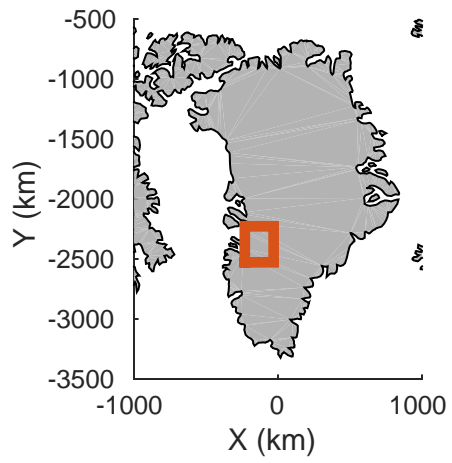

Jakobshavn  
20160418\_32\_001  
Polar Stereograph 70N/-45E

mcords5 2016\_Greenland\_Polar6: "Jakobshavn" 20160418\_32\_001: 16:54:45.0 to 17:02:58.6 GPS

Jakobshavn  
20160418\_32\_002  
Polar Stereograph 70N/-45E

mcords5 2016\_Greenland\_Polar6: "Jakobshavn" 20160418\_32\_002: 17:02:59.5 to 17:11:13.8 GPS

Jakobshavn  
20160418\_32\_003  
Polar Stereograph 70N/-45E

mcords5 2016\_Greenland\_Polar6: "Jakobshavn" 20160418\_32\_003: 17:11:14.9 to 17:15:31.7 GPS