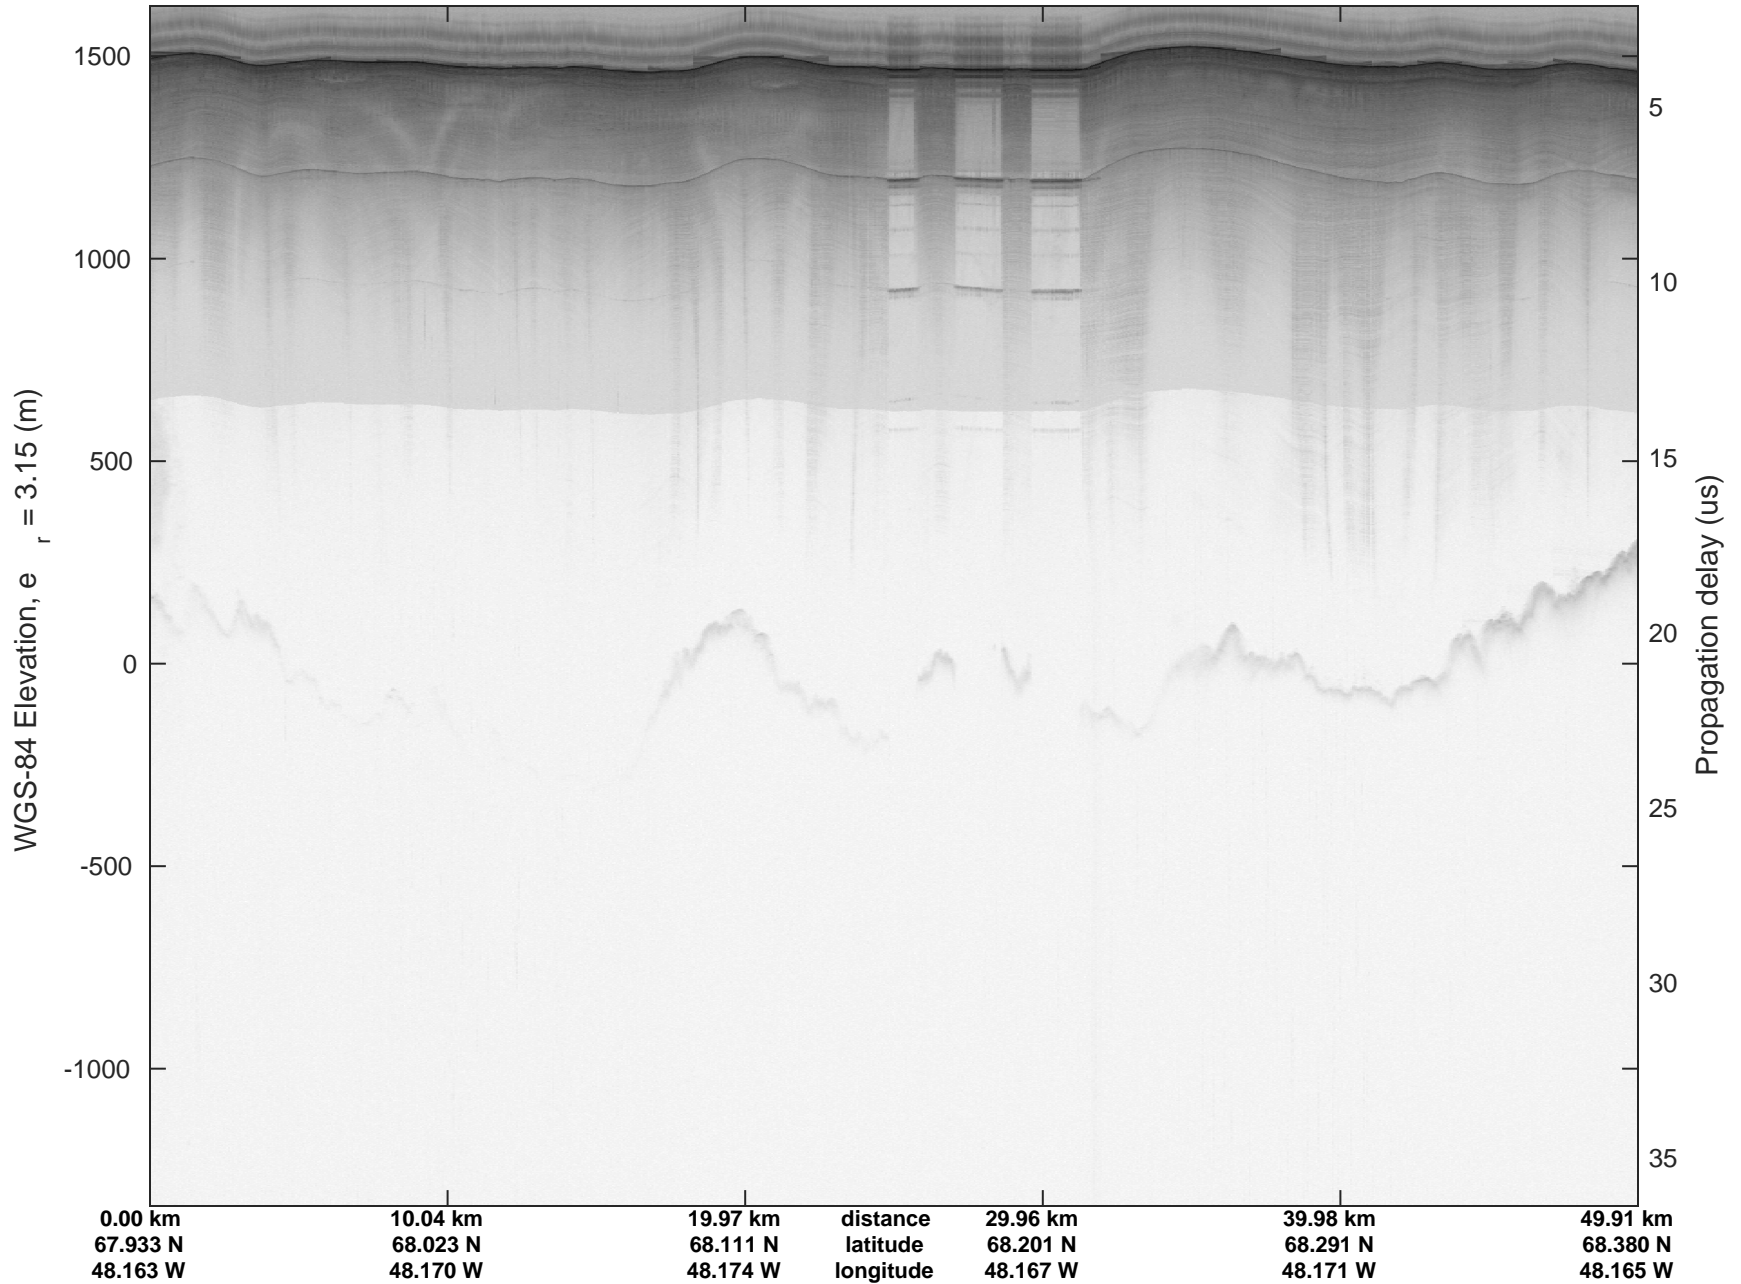

Jakobshavn  
20160418\_32\_001  
Polar Stereograph 70N/-45E

mcords5 2016\_Greenland\_Polar6: "Jakobshavn" 20160418\_32\_001: 16:54:45.0 to 17:02:58.6 GPS

Jakobshavn  
20160418\_32\_002  
Polar Stereograph 70N/-45E

mcords5 2016\_Greenland\_Polar6: "Jakobshavn" 20160418\_32\_002: 17:02:59.5 to 17:11:13.8 GPS

Jakobshavn  
20160418\_32\_003  
Polar Stereograph 70N/-45E

mcords5 2016\_Greenland\_Polar6: "Jakobshavn" 20160418\_32\_003: 17:11:14.9 to 17:15:31.7 GPS