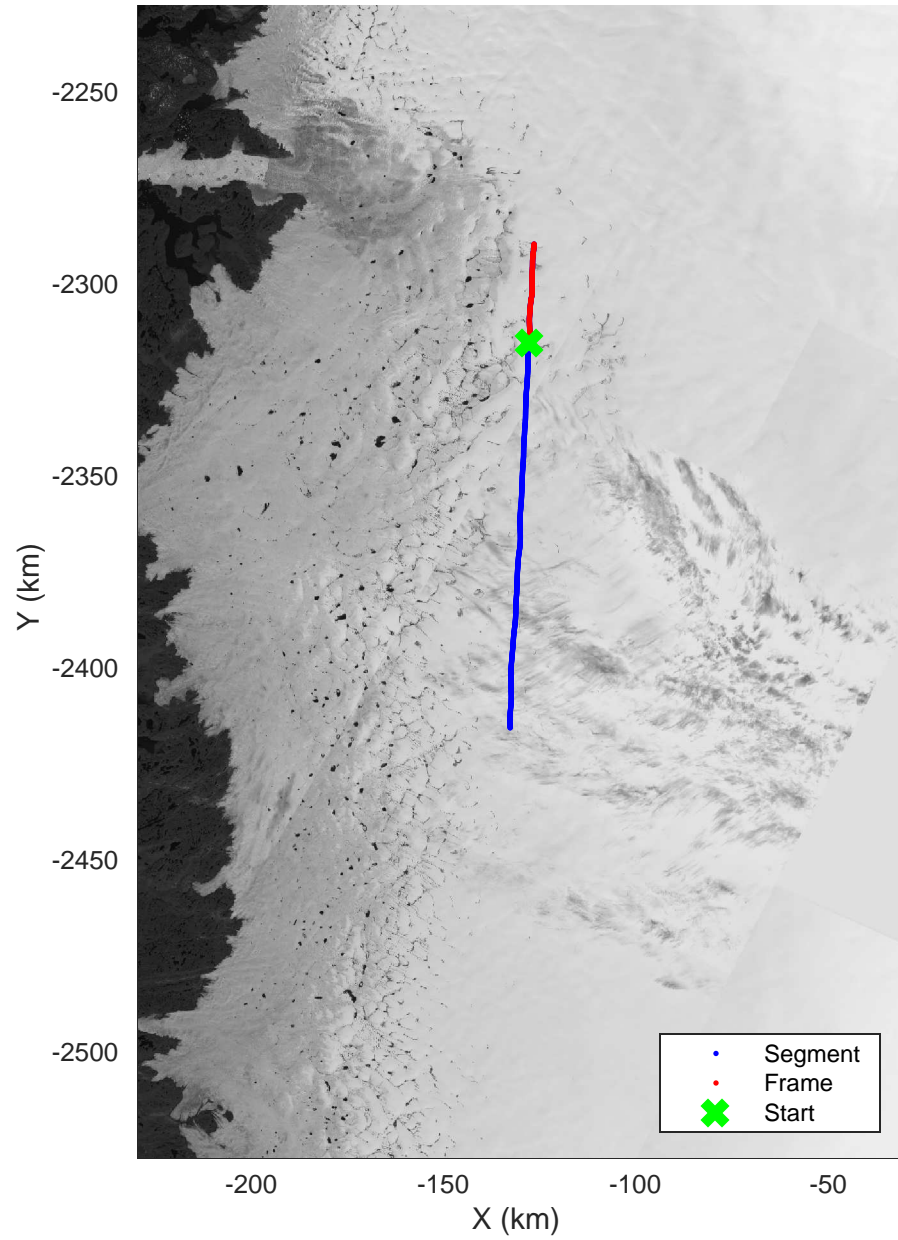

Jakobshavn  
20160418\_32\_001  
Polar Stereograph 70N/-45E

mcords5 2016\_Greenland\_Polar6: "Jakobshavn" 20160418\_32\_001: 16:54:45.0 to 17:02:58.6 GPS

Jakobshavn  
20160418\_32\_002  
Polar Stereograph 70N/-45E

mcords5 2016\_Greenland\_Polar6: "Jakobshavn" 20160418\_32\_002: 17:02:59.5 to 17:11:13.8 GPS

Jakobshavn  
20160418\_32\_003  
Polar Stereograph 70N/-45E

mcords5 2016\_Greenland\_Polar6: "Jakobshavn" 20160418\_32\_003: 17:11:14.9 to 17:15:31.7 GPS