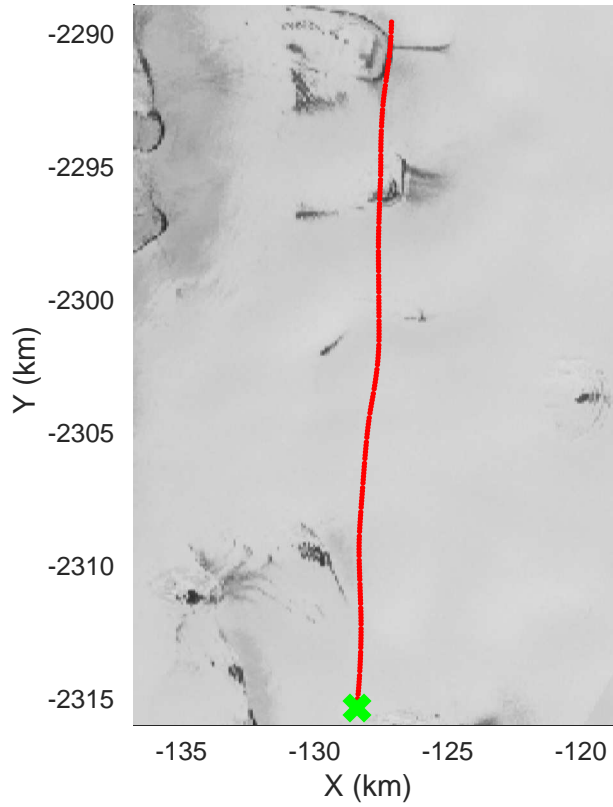

Jakobshavn  
20160418\_32\_001  
Polar Stereograph 70N/-45E

mcords5 2016\_Greenland\_Polar6: "Jakobshavn" 20160418\_32\_001: 16:54:45.0 to 17:02:58.6 GPS

Jakobshavn  
20160418\_32\_002  
Polar Stereograph 70N/-45E

mcords5 2016\_Greenland\_Polar6: "Jakobshavn" 20160418\_32\_002: 17:02:59.5 to 17:11:13.8 GPS

Jakobshavn  
20160418\_32\_003  
Polar Stereograph 70N/-45E

mcords5 2016\_Greenland\_Polar6: "Jakobshavn" 20160418\_32\_003: 17:11:14.9 to 17:15:31.7 GPS