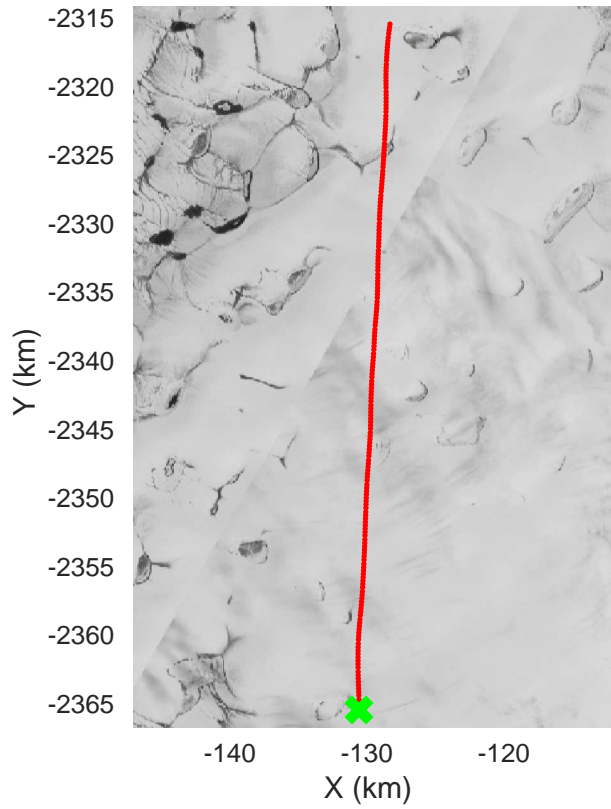

Jakobshavn  
20160418\_32\_001  
Polar Stereograph 70N/-45E

mcords5 2016\_Greenland\_Polar6: "Jakobshavn" 20160418\_32\_001: 16:54:45.0 to 17:02:58.6 GPS

Jakobshavn  
20160418\_32\_002  
Polar Stereograph 70N/-45E

mcords5 2016\_Greenland\_Polar6: "Jakobshavn" 20160418\_32\_002: 17:02:59.5 to 17:11:13.8 GPS

Jakobshavn  
20160418\_32\_003  
Polar Stereograph 70N/-45E

mcords5 2016\_Greenland\_Polar6: "Jakobshavn" 20160418\_32\_003: 17:11:14.9 to 17:15:31.7 GPS