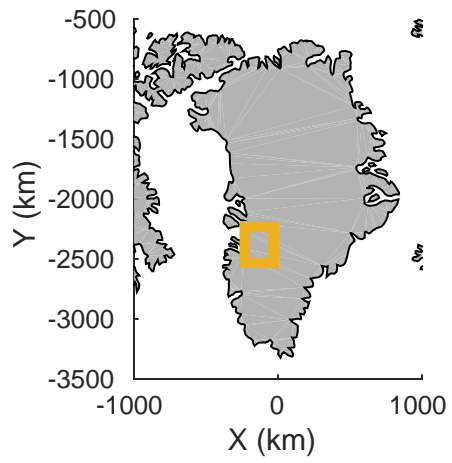

Jakobshavn  
20160418\_32\_001  
Polar Stereograph 70N/-45E

mcords5 2016\_Greenland\_Polar6: "Jakobshavn" 20160418\_32\_001: 16:54:45.0 to 17:02:58.6 GPS

Jakobshavn  
20160418\_32\_002  
Polar Stereograph 70N/-45E

mcords5 2016\_Greenland\_Polar6: "Jakobshavn" 20160418\_32\_002: 17:02:59.5 to 17:11:13.8 GPS

Jakobshavn  
20160418\_32\_003  
Polar Stereograph 70N/-45E

mcords5 2016\_Greenland\_Polar6: "Jakobshavn" 20160418\_32\_003: 17:11:14.9 to 17:15:31.7 GPS