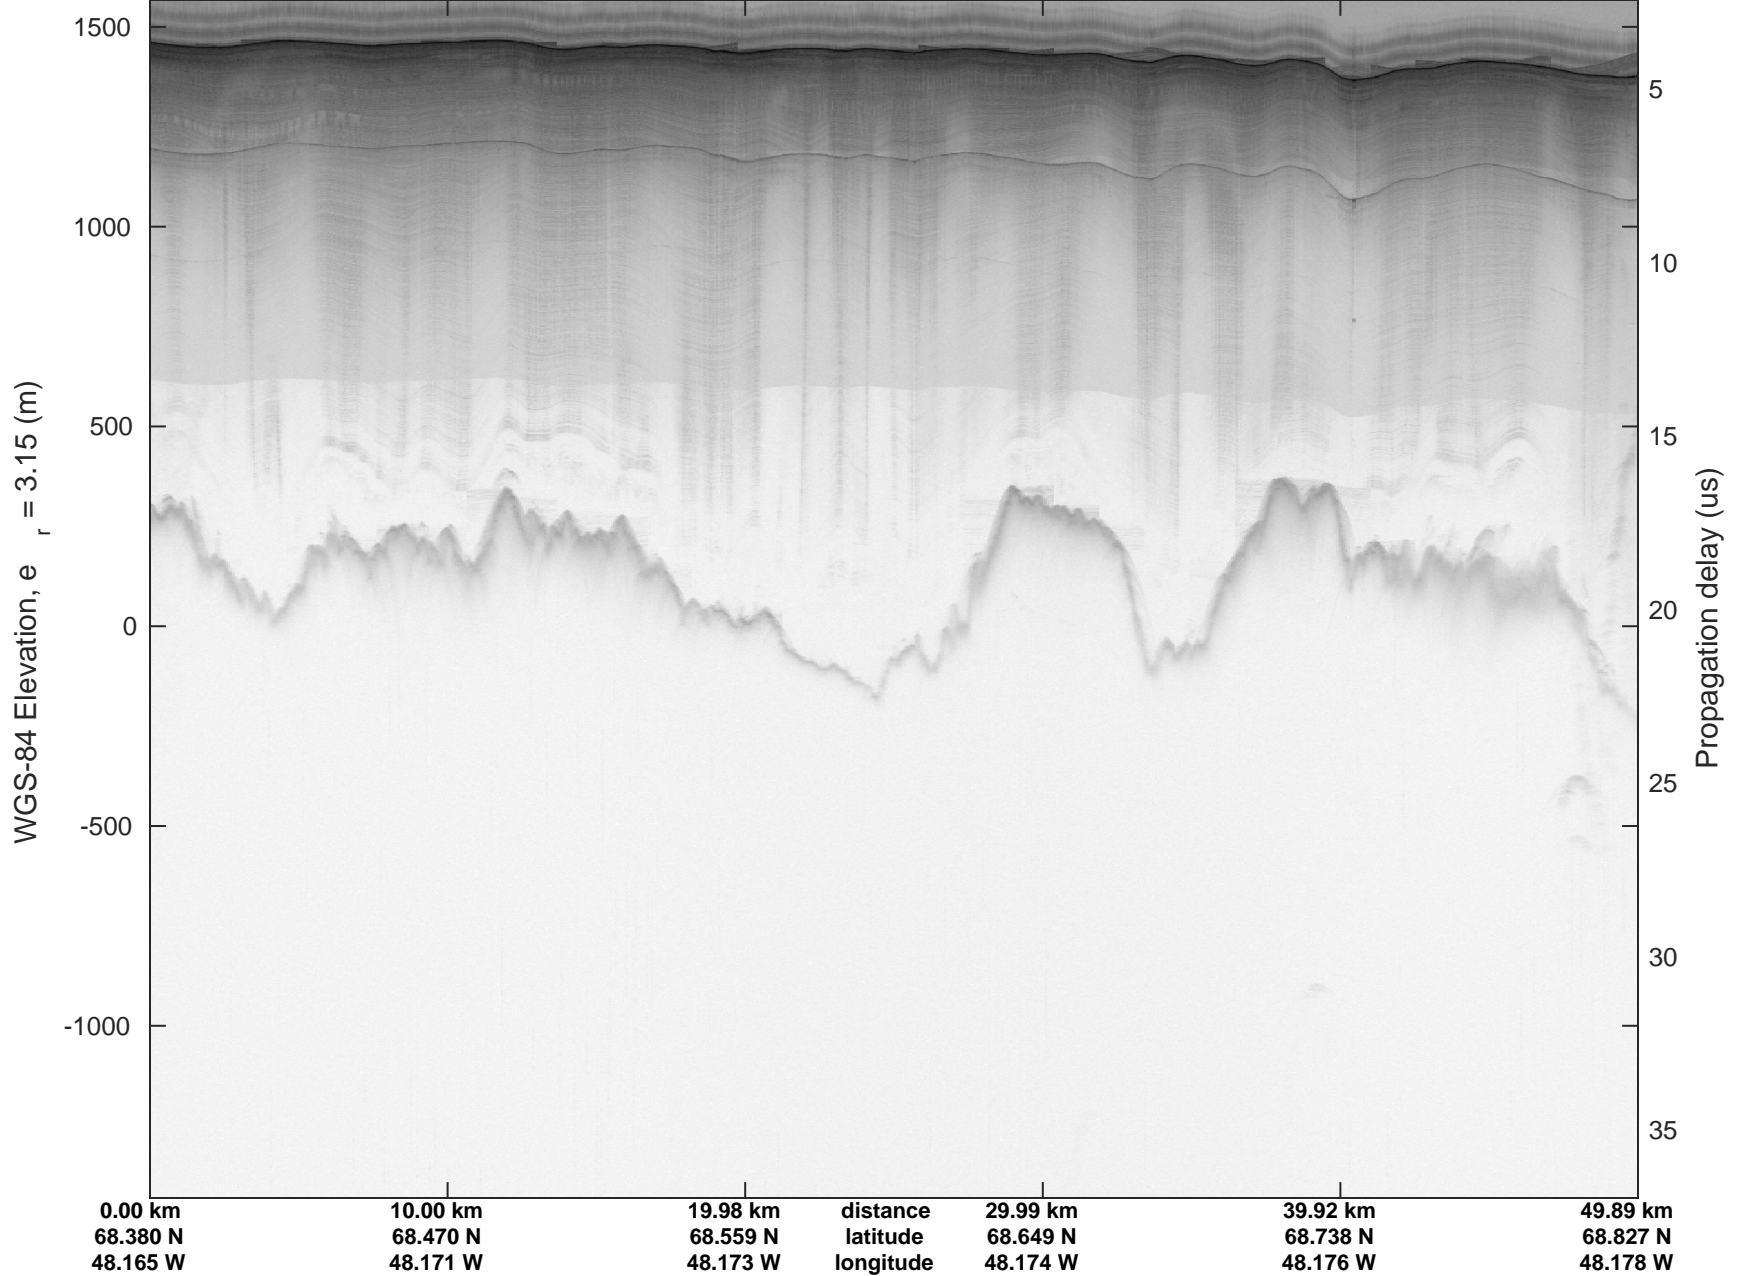

Jakobshavn  
20160418\_32\_001  
Polar Stereograph 70N/-45E

mcords5 2016\_Greenland\_Polar6: "Jakobshavn" 20160418\_32\_001: 16:54:45.0 to 17:02:58.6 GPS

Jakobshavn  
20160418\_32\_002  
Polar Stereograph 70N/-45E

mcords5 2016\_Greenland\_Polar6: "Jakobshavn" 20160418\_32\_002: 17:02:59.5 to 17:11:13.8 GPS

Jakobshavn  
20160418\_32\_003  
Polar Stereograph 70N/-45E

mcords5 2016\_Greenland\_Polar6: "Jakobshavn" 20160418\_32\_003: 17:11:14.9 to 17:15:31.7 GPS