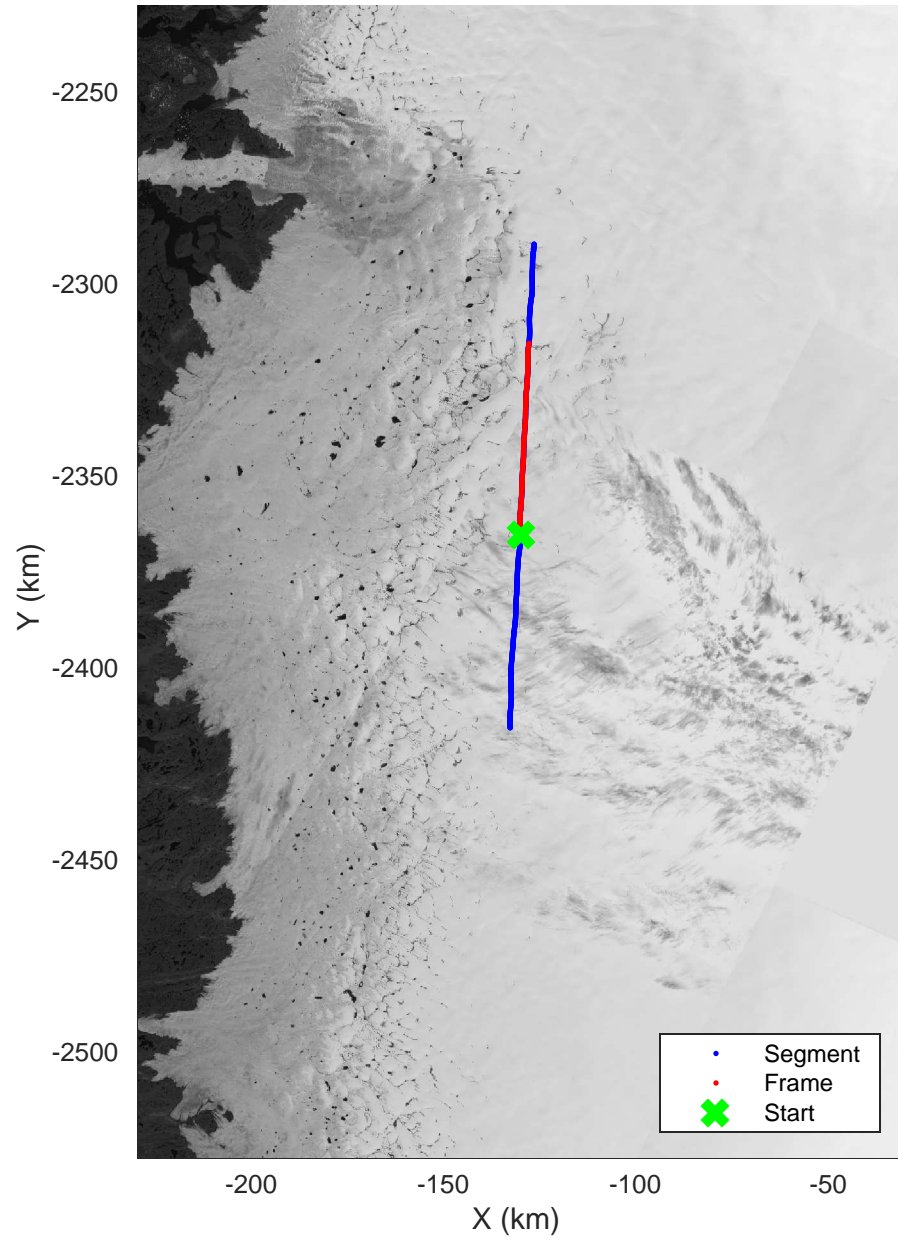

Jakobshavn  
20160418\_32\_001  
Polar Stereograph 70N/-45E

mcords5 2016\_Greenland\_Polar6: "Jakobshavn" 20160418\_32\_001: 16:54:45.0 to 17:02:58.6 GPS

Jakobshavn  
20160418\_32\_002  
Polar Stereograph 70N/-45E

mcords5 2016\_Greenland\_Polar6: "Jakobshavn" 20160418\_32\_002: 17:02:59.5 to 17:11:13.8 GPS

Jakobshavn  
20160418\_32\_003  
Polar Stereograph 70N/-45E

mcords5 2016\_Greenland\_Polar6: "Jakobshavn" 20160418\_32\_003: 17:11:14.9 to 17:15:31.7 GPS