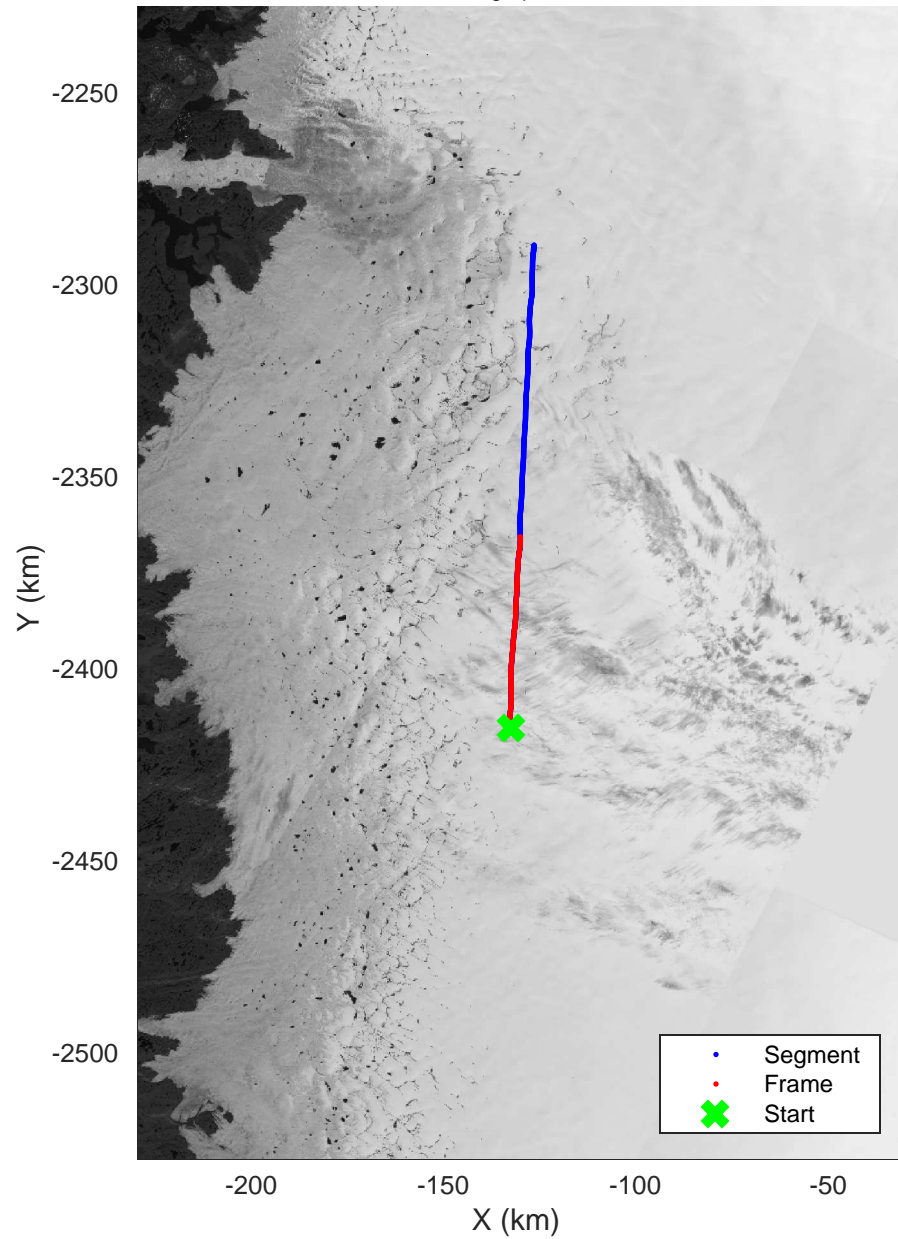

Jakobshavn  
20160418\_32\_001  
Polar Stereograph 70N/-45E

mcords5 2016\_Greenland\_Polar6: "Jakobshavn" 20160418\_32\_001: 16:54:45.0 to 17:02:58.6 GPS

Jakobshavn  
20160418\_32\_002  
Polar Stereograph 70N/-45E

mcords5 2016\_Greenland\_Polar6: "Jakobshavn" 20160418\_32\_002: 17:02:59.5 to 17:11:13.8 GPS

Jakobshavn  
20160418\_32\_003  
Polar Stereograph 70N/-45E

mcords5 2016\_Greenland\_Polar6: "Jakobshavn" 20160418\_32\_003: 17:11:14.9 to 17:15:31.7 GPS