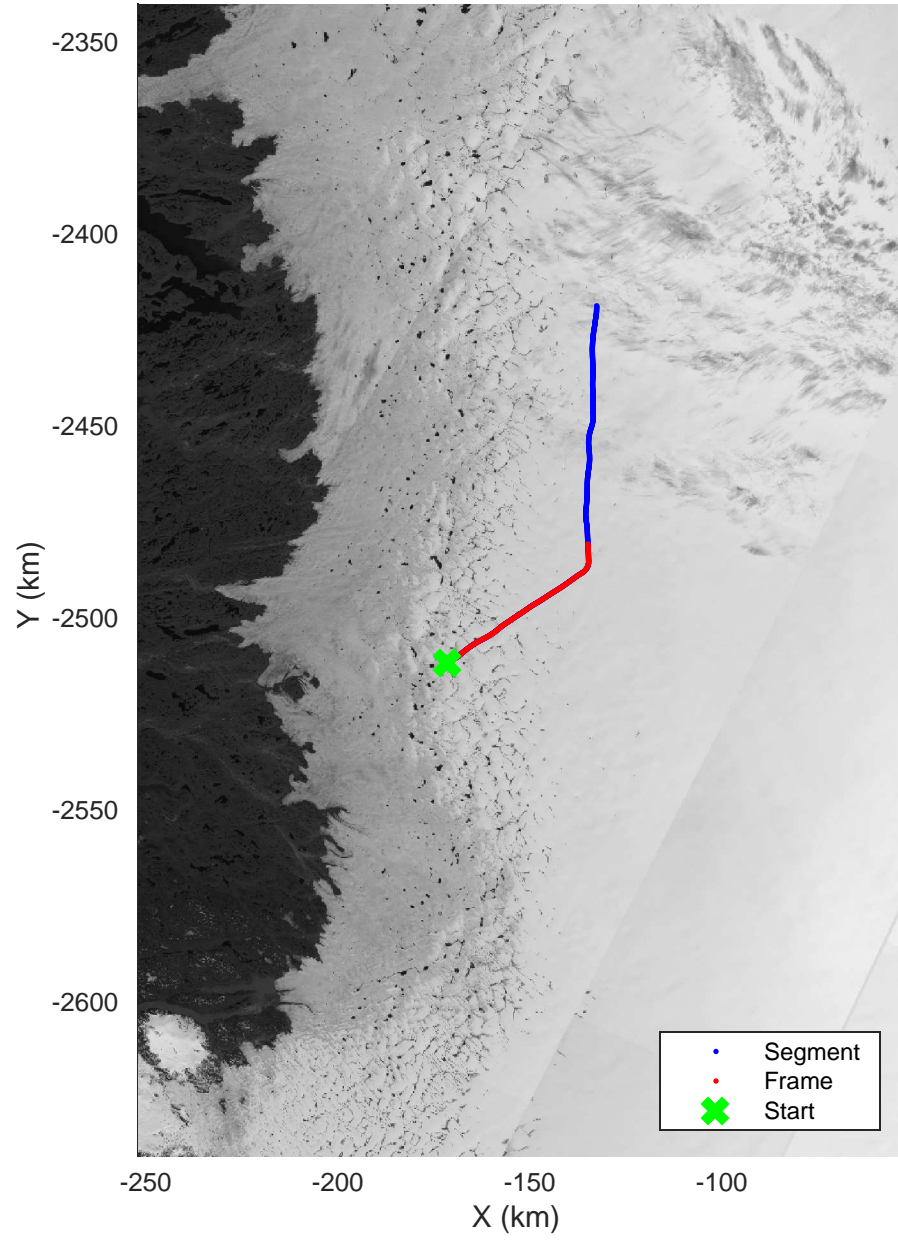

Jakobshavn
20160418_31_001
Polar Stereograph 70N/-45E

mcords5 2016_Greenland_Polar6: "Jakobshavn" 20160418_31_001: 16:35:08.7 to 16:44:05.7 GPS

Jakobshavn
20160418_31_002
Polar Stereograph 70N/-45E

mcords5 2016_Greenland_Polar6: "Jakobshavn" 20160418_31_002: 16:44:06.8 to 16:52:16.4 GPS

mcords5 2016_Greenland_Polar6: "Jakobshavn" 20160418_31_003: 16:52:17.3 to 16:54:14.6 GPS