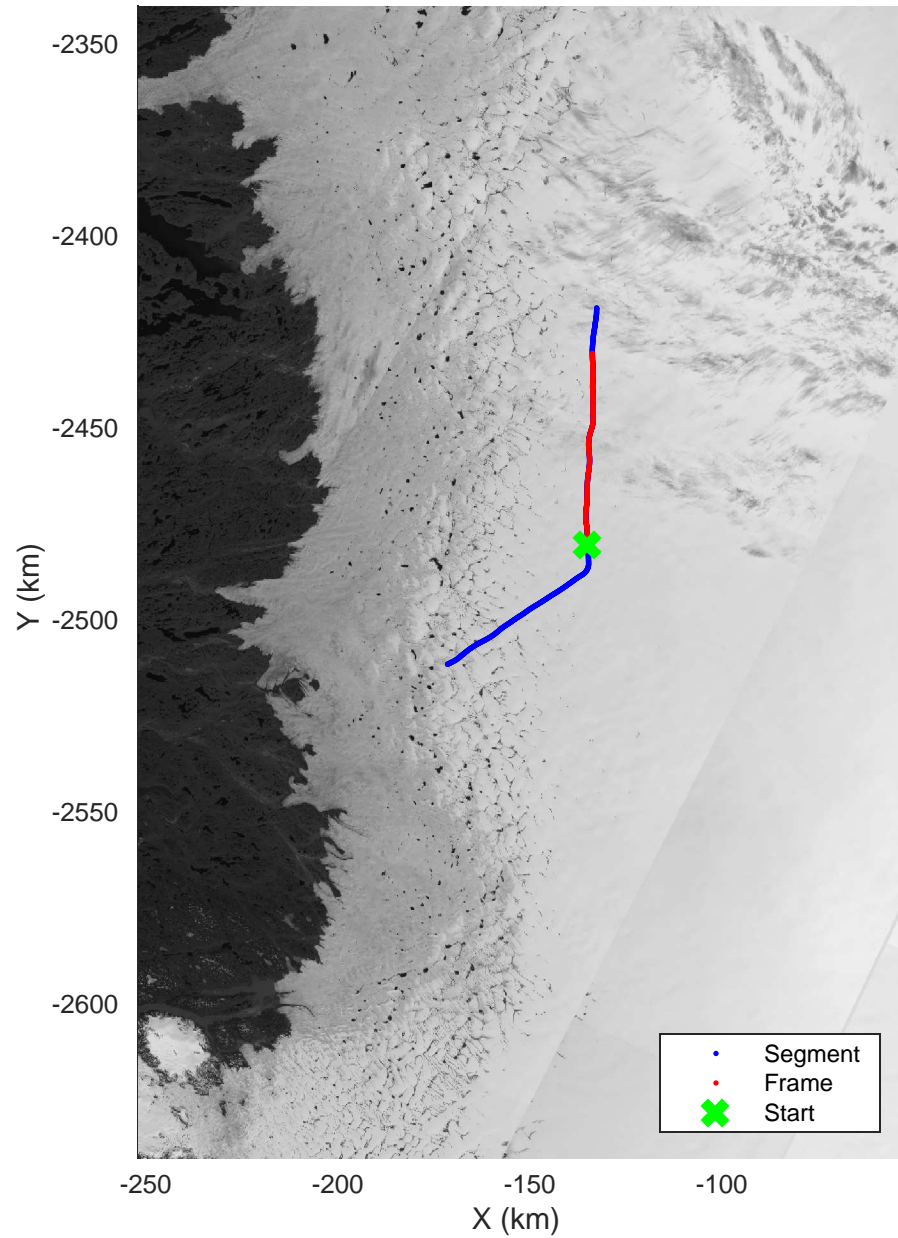

Jakobshavn
20160418_31_001
Polar Stereograph 70N/-45E

mcords5 2016_Greenland_Polar6: "Jakobshavn" 20160418_31_001: 16:35:08.7 to 16:44:05.7 GPS

Jakobshavn
20160418_31_002
Polar Stereograph 70N/-45E

mcords5 2016_Greenland_Polar6: "Jakobshavn" 20160418_31_002: 16:44:06.8 to 16:52:16.4 GPS

mcords5 2016_Greenland_Polar6: "Jakobshavn" 20160418_31_003: 16:52:17.3 to 16:54:14.6 GPS