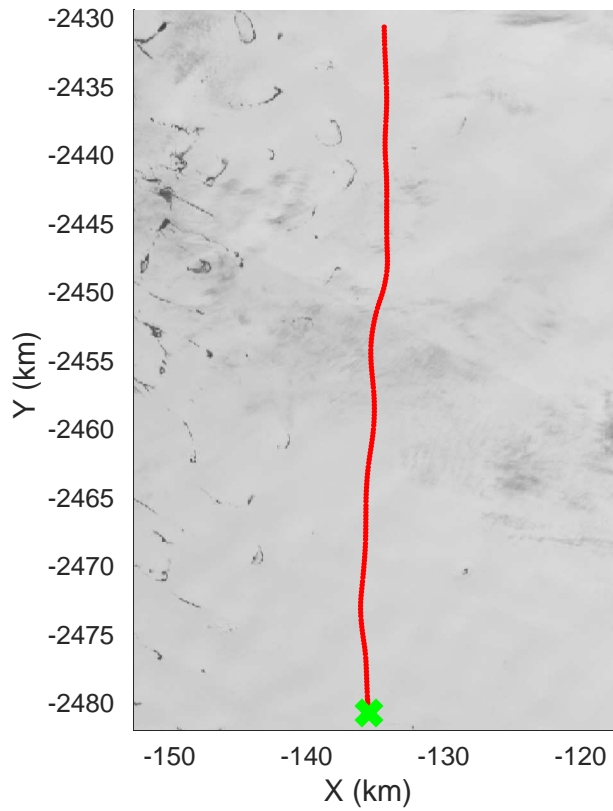

Jakobshavn
20160418_31_001
Polar Stereograph 70N/-45E

mcords5 2016_Greenland_Polar6: "Jakobshavn" 20160418_31_001: 16:35:08.7 to 16:44:05.7 GPS

Jakobshavn
20160418_31_002
Polar Stereograph 70N/-45E

mcords5 2016_Greenland_Polar6: "Jakobshavn" 20160418_31_002: 16:44:06.8 to 16:52:16.4 GPS

mcords5 2016_Greenland_Polar6: "Jakobshavn" 20160418_31_003: 16:52:17.3 to 16:54:14.6 GPS