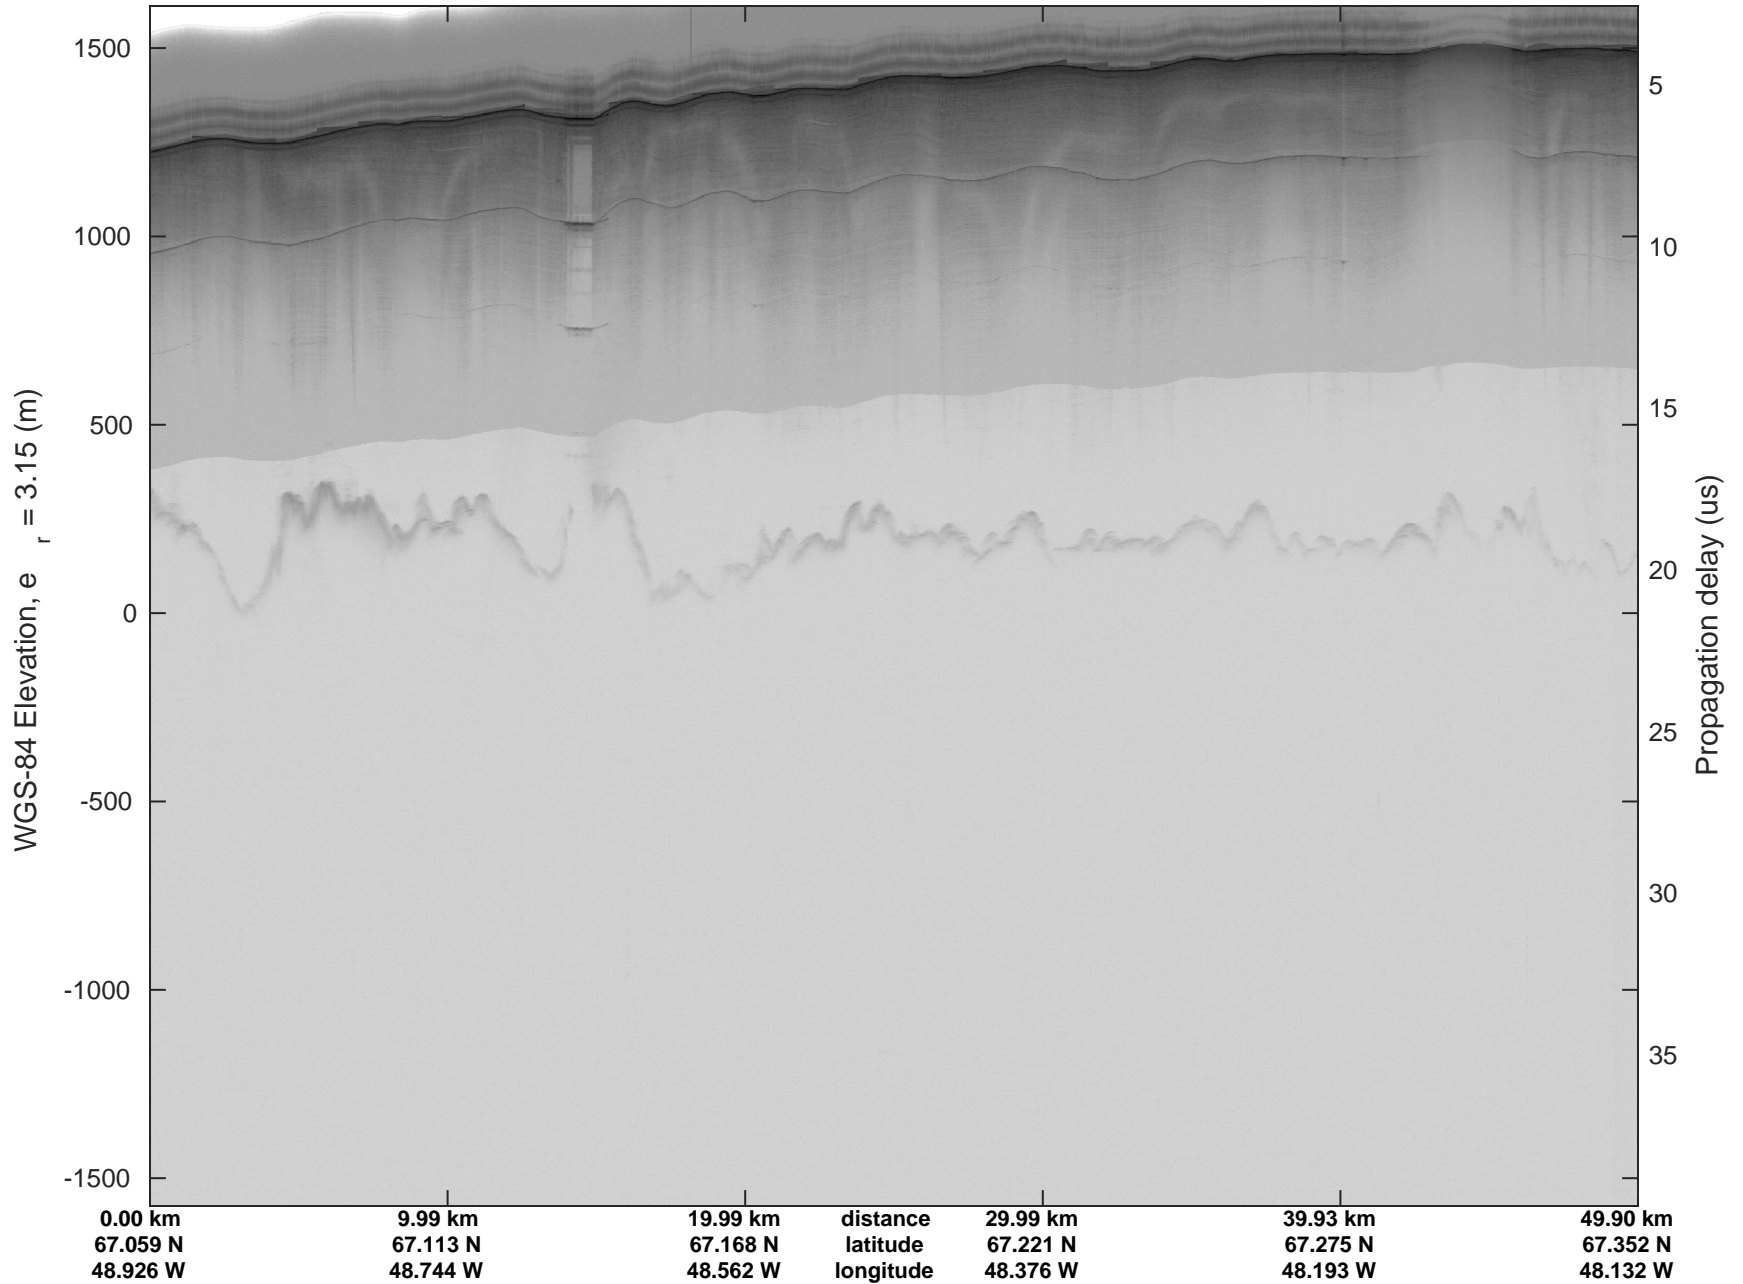

Jakobshavn
20160418_31_001
Polar Stereograph 70N/-45E

mcords5 2016_Greenland_Polar6: "Jakobshavn" 20160418_31_001: 16:35:08.7 to 16:44:05.7 GPS

Jakobshavn
20160418_31_002
Polar Stereograph 70N/-45E

mcords5 2016_Greenland_Polar6: "Jakobshavn" 20160418_31_002: 16:44:06.8 to 16:52:16.4 GPS

mcords5 2016_Greenland_Polar6: "Jakobshavn" 20160418_31_003: 16:52:17.3 to 16:54:14.6 GPS