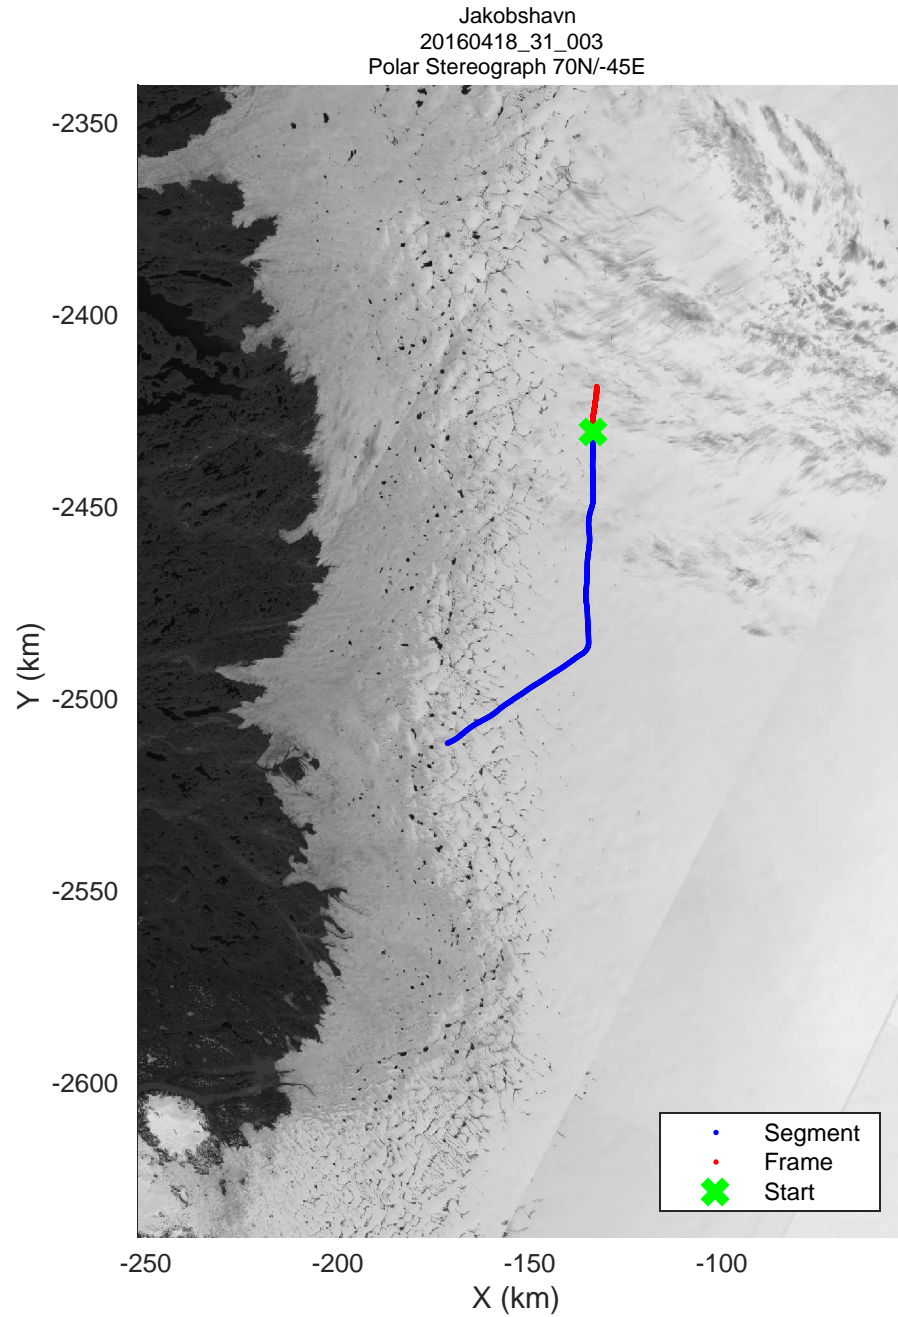

Jakobshavn
20160418_31_001
Polar Stereograph 70N/-45E

mcords5 2016_Greenland_Polar6: "Jakobshavn" 20160418_31_001: 16:35:08.7 to 16:44:05.7 GPS

Jakobshavn
20160418_31_002
Polar Stereograph 70N/-45E

mcords5 2016_Greenland_Polar6: "Jakobshavn" 20160418_31_002: 16:44:06.8 to 16:52:16.4 GPS

mcords5 2016_Greenland_Polar6: "Jakobshavn" 20160418_31_003: 16:52:17.3 to 16:54:14.6 GPS