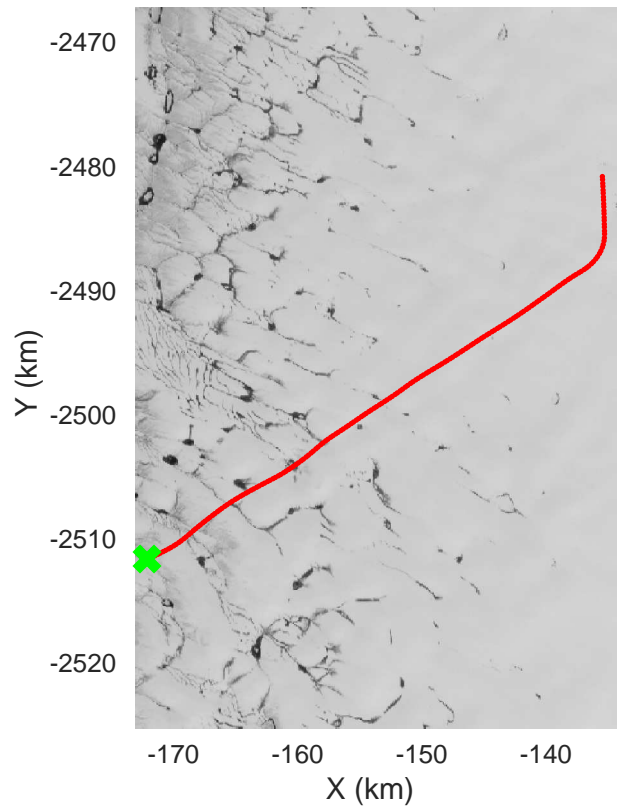

Jakobshavn
20160418_31_001
Polar Stereograph 70N/-45E

mcords5 2016_Greenland_Polar6: "Jakobshavn" 20160418_31_001: 16:35:08.7 to 16:44:05.7 GPS

Jakobshavn
20160418_31_002
Polar Stereograph 70N/-45E

mcords5 2016_Greenland_Polar6: "Jakobshavn" 20160418_31_002: 16:44:06.8 to 16:52:16.4 GPS

mcords5 2016_Greenland_Polar6: "Jakobshavn" 20160418_31_003: 16:52:17.3 to 16:54:14.6 GPS