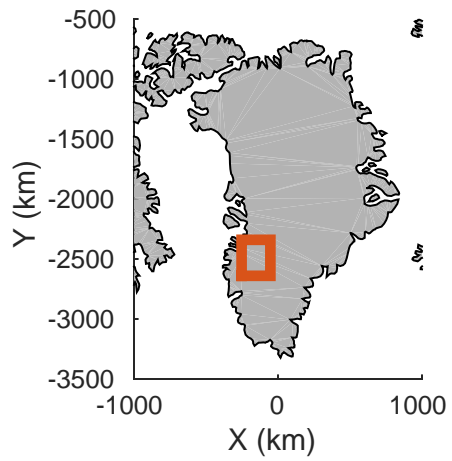

Jakobshavn
20160418_31_001
Polar Stereograph 70N/-45E

mcords5 2016_Greenland_Polar6: "Jakobshavn" 20160418_31_001: 16:35:08.7 to 16:44:05.7 GPS

Jakobshavn
20160418_31_002
Polar Stereograph 70N/-45E

mcords5 2016_Greenland_Polar6: "Jakobshavn" 20160418_31_002: 16:44:06.8 to 16:52:16.4 GPS