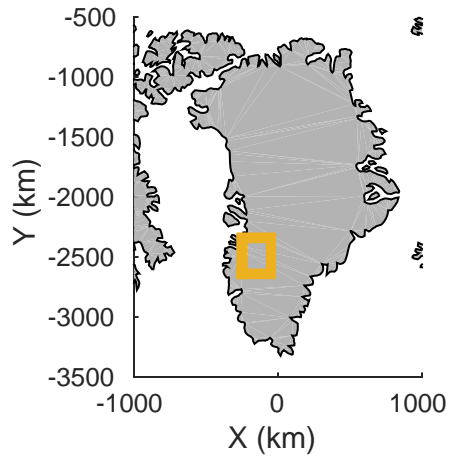

Jakobshavn
20160418_31_001
Polar Stereograph 70N/-45E

mcords5 2016_Greenland_Polar6: "Jakobshavn" 20160418_31_001: 16:35:08.7 to 16:44:05.7 GPS

Jakobshavn
20160418_31_002
Polar Stereograph 70N/-45E

mcords5 2016_Greenland_Polar6: "Jakobshavn" 20160418_31_002: 16:44:06.8 to 16:52:16.4 GPS