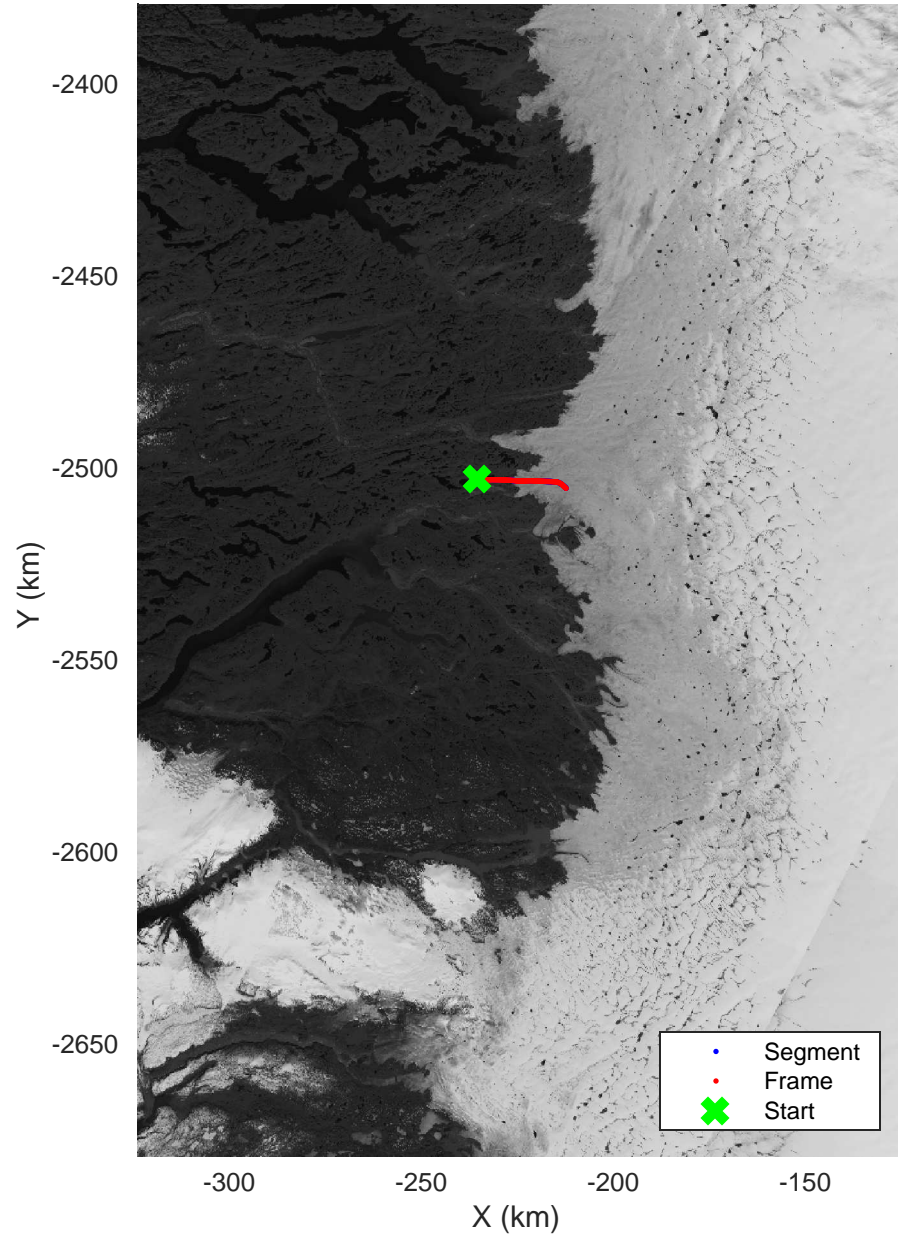

Jakobshavn  
20160418\_30\_001  
Polar Stereograph 70N/-45E

mcords5 2016\_Greenland\_Polar6: "Jakobshavn" 20160418\_30\_001: 16:19:28.6 to 16:24:48.2 GPS