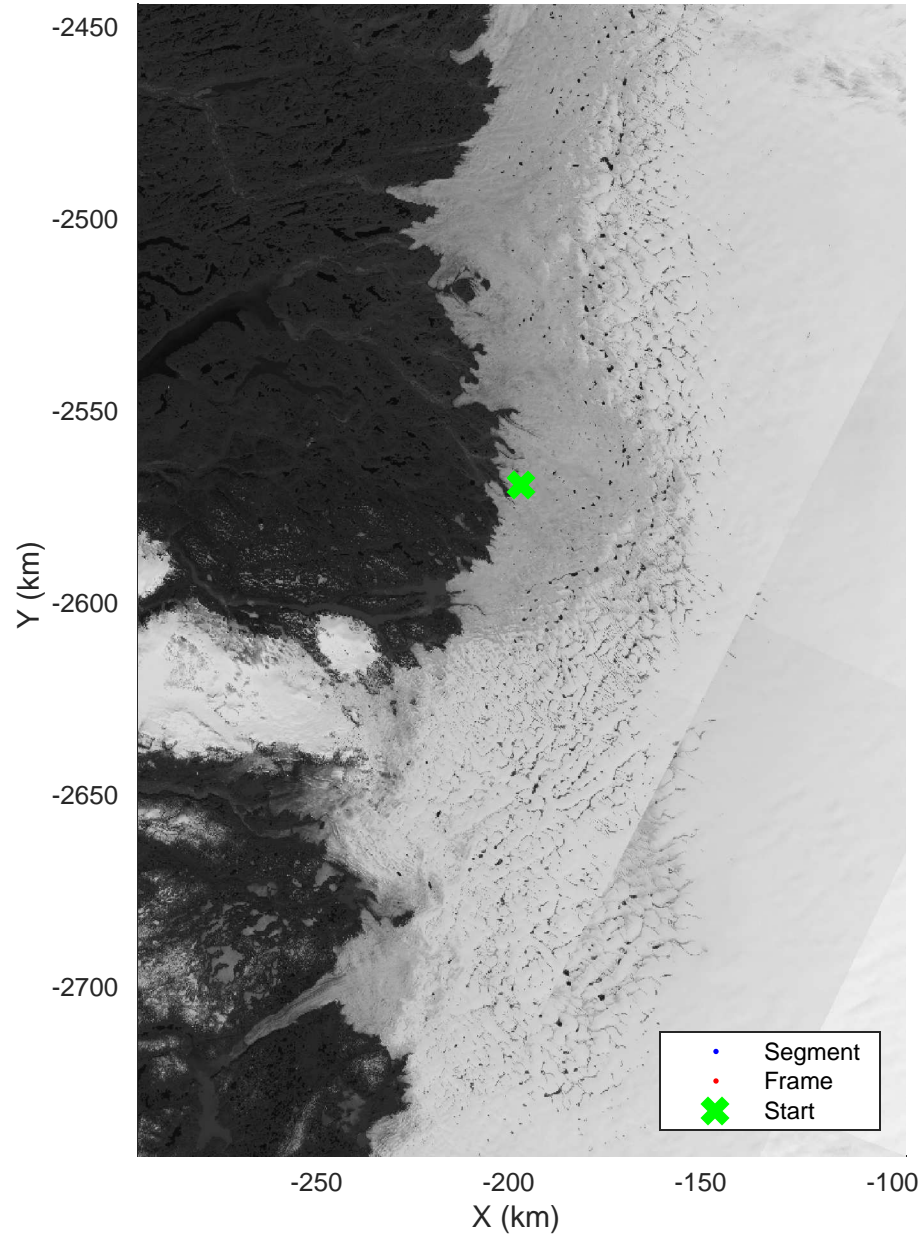

Kangiata Nunata Sermia  
 20160418\_27\_001  
 Polar Stereograph 70N/-45E

mcords5 2016\_Greenland\_Polar6: "Kangiata Nunata Sermia" 20160418\_27\_001: 14:21:06.7 to 14:21:10.7 GPS