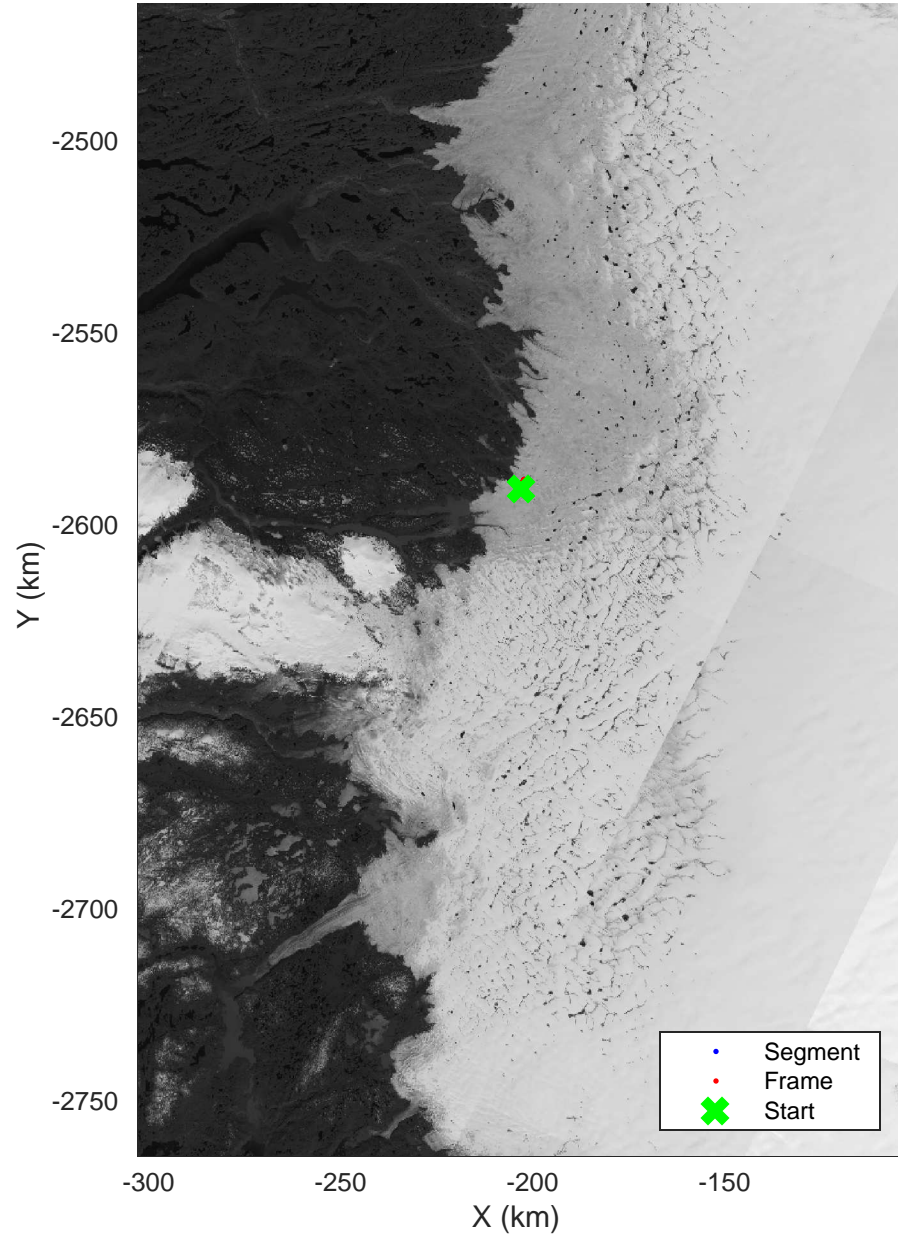

Kangiata Nunata Sermia
20160418_26_001
Polar Stereograph 70N/-45E

mcords5 2016_Greenland_Polar6: "Kangiata Nunata Sermia" 20160418_26_001: 14:17:18.1 to 14:17:45.0 GPS