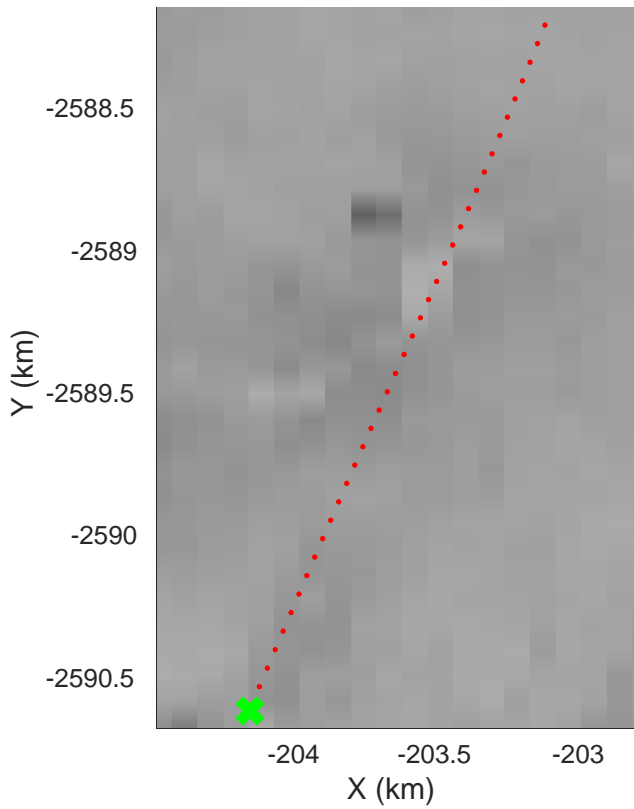

Kangiata Nunata Sermia
20160418_26_001
Polar Stereograph 70N/-45E

mcords5 2016_Greenland_Polar6: "Kangiata Nunata Sermia" 20160418_26_001: 14:17:18.1 to 14:17:45.0 GPS