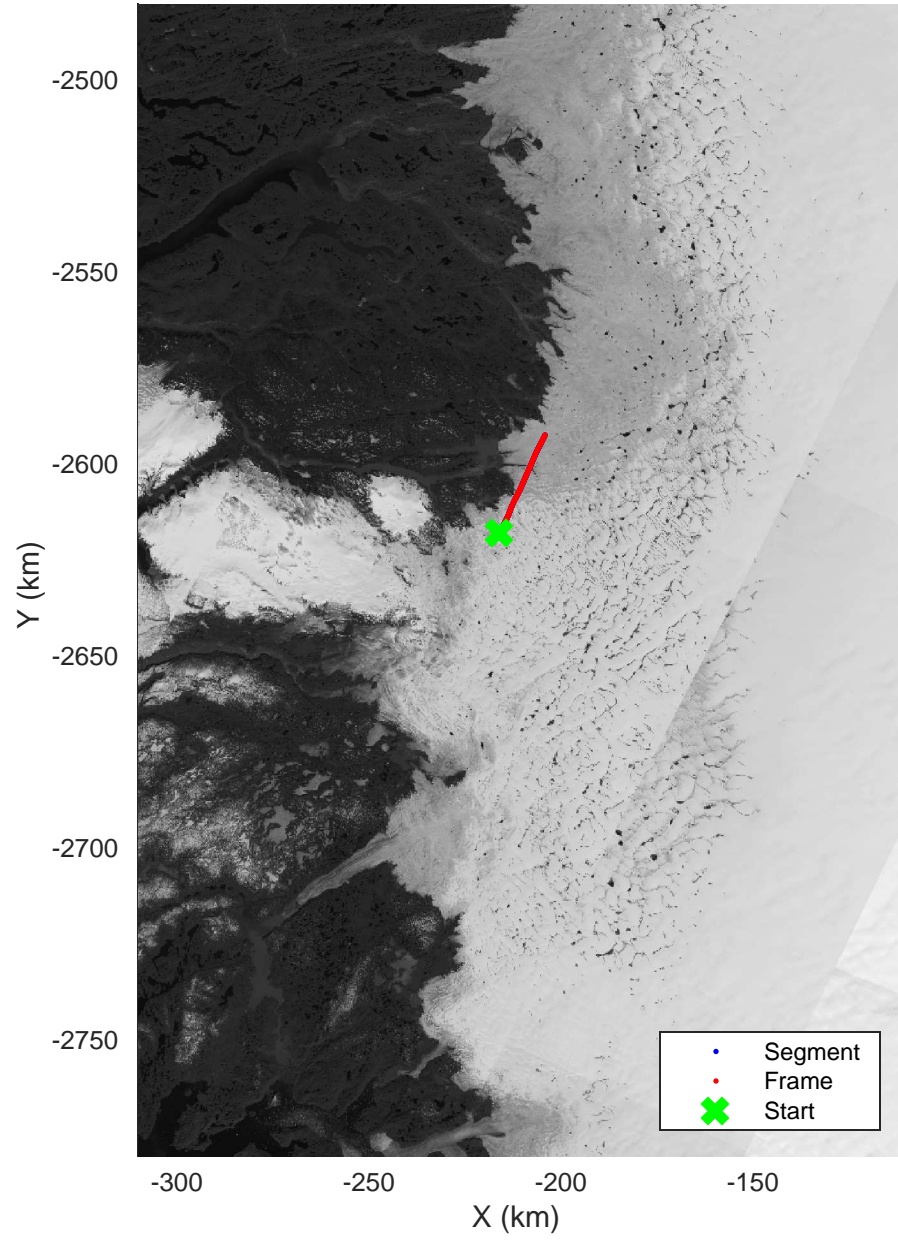

Kangiata Nunata Sermia
 20160418_25_001
 Polar Stereograph 70N/-45E

mcords5 2016_Greenland_Polar6: "Kangiata Nunata Sermia" 20160418_25_001: 14:12:03.5 to 14:16:56.6 GPS