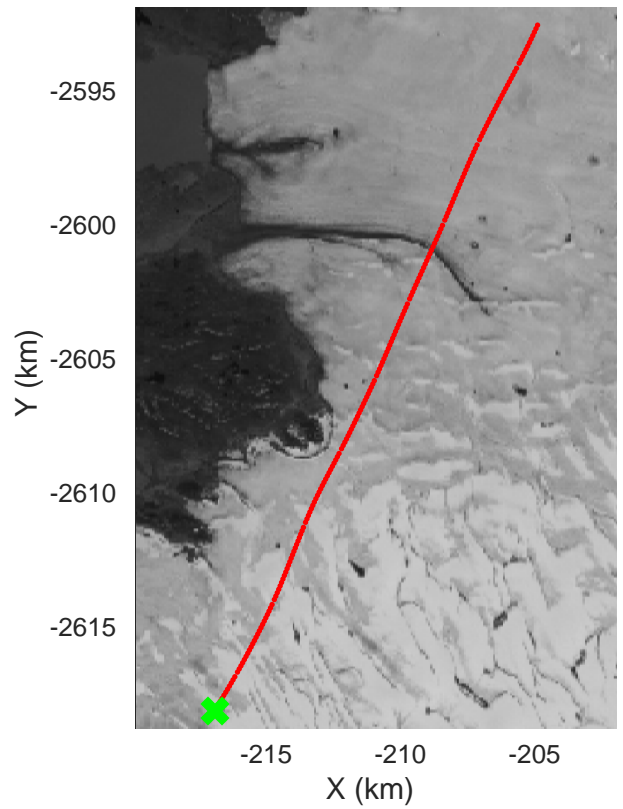

Kangiata Nunata Sermia
 20160418_25_001
 Polar Stereograph 70N/-45E

mcords5 2016_Greenland_Polar6: "Kangiata Nunata Sermia" 20160418_25_001: 14:12:03.5 to 14:16:56.6 GPS