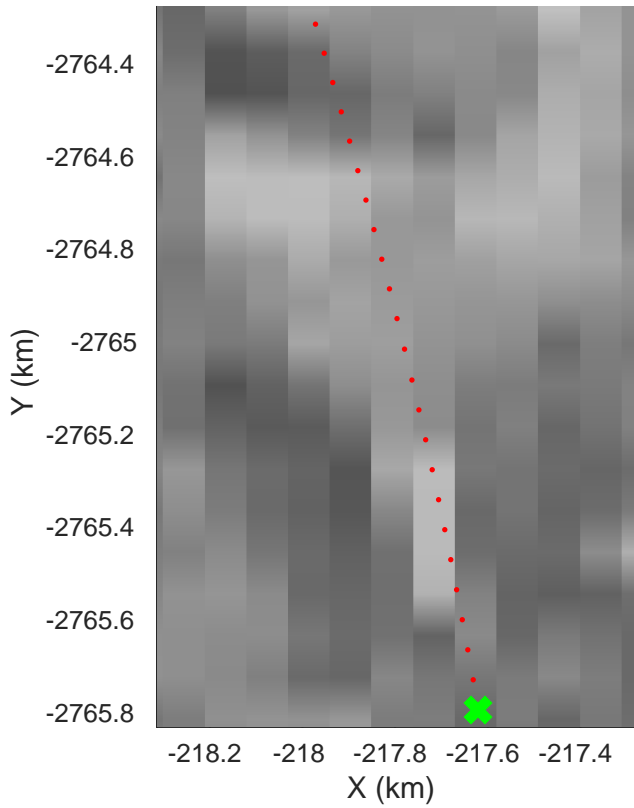

Kangiata Nunata Sermia
 20160418_24_001
 Polar Stereograph 70N/-45E

- Segment
- Frame
- ✕ Start

mcords5 2016_Greenland_Polar6: "Kangiata Nunata Sermia" 20160418_24_001: 13:46:10.2 to 13:46:25.8 GPS