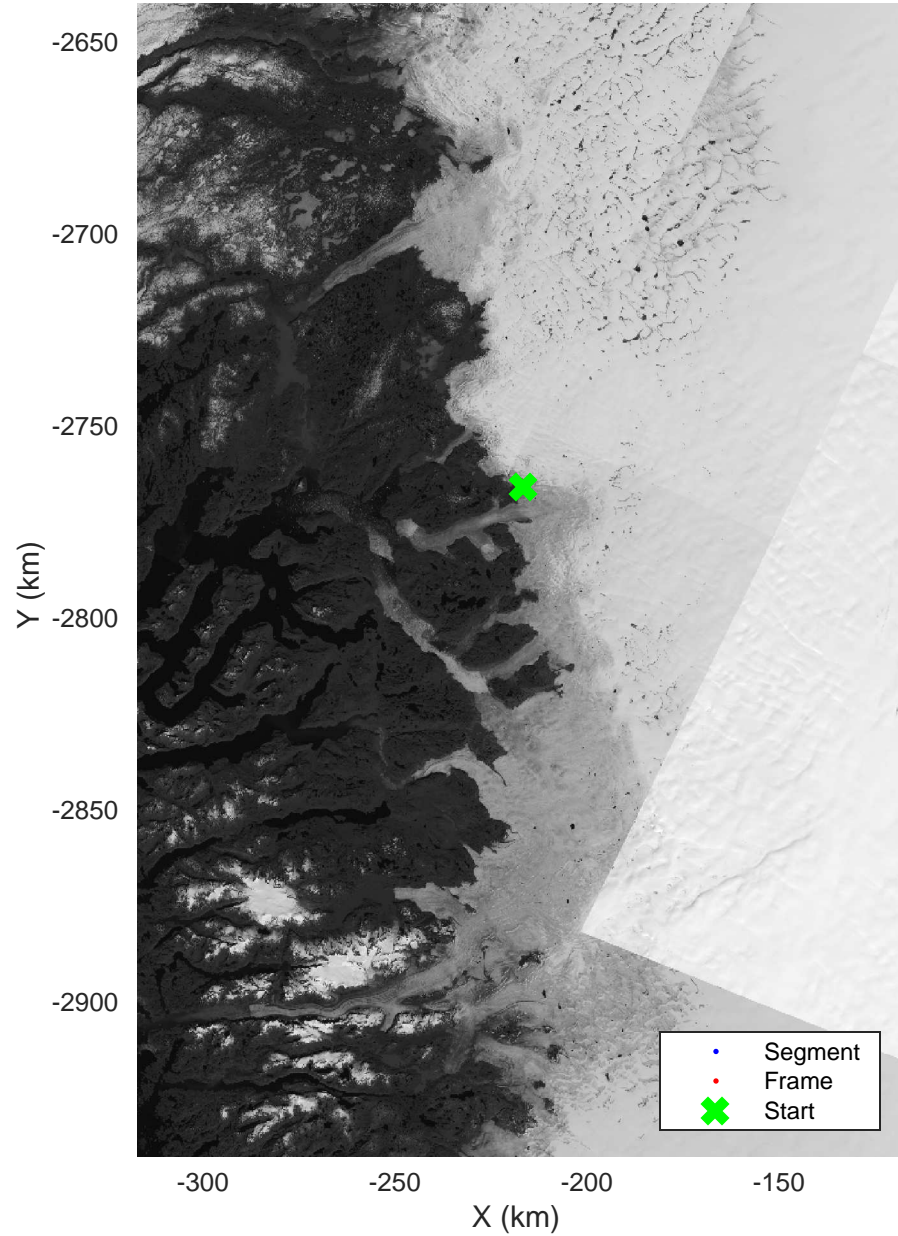

Kangiata Nunata Sermia
 20160418_24_001
 Polar Stereograph 70N/-45E

- Segment
- Frame
- ✕ Start

mcords5 2016_Greenland_Polar6: "Kangiata Nunata Sermia" 20160418_24_001: 13:46:10.2 to 13:46:25.8 GPS