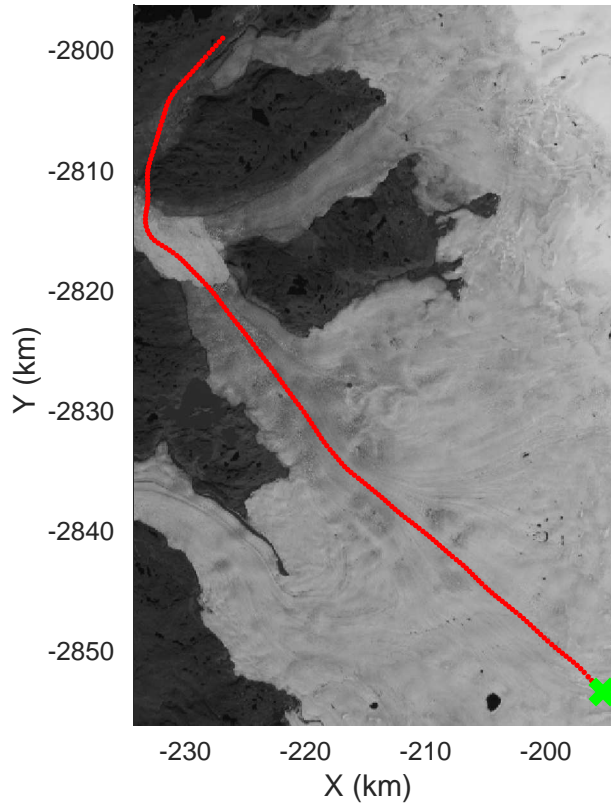

Kangiata Nunata Sermia  
20160418\_23\_001  
Polar Stereograph 70N/-45E

mcords5 2016\_Greenland\_Polar6: "Kangiata Nunata Sermia" 20160418\_23\_001: 13:19:44.7 to 13:23:23.9 GPS

Kangiata Nunata Sermia  
20160418\_23\_002  
Polar Stereograph 70N/-45E

mcords5 2016\_Greenland\_Polar6: "Kangiata Nunata Sermia" 20160418\_23\_002: 13:23:24.9 to 13:39:30.1 GPS