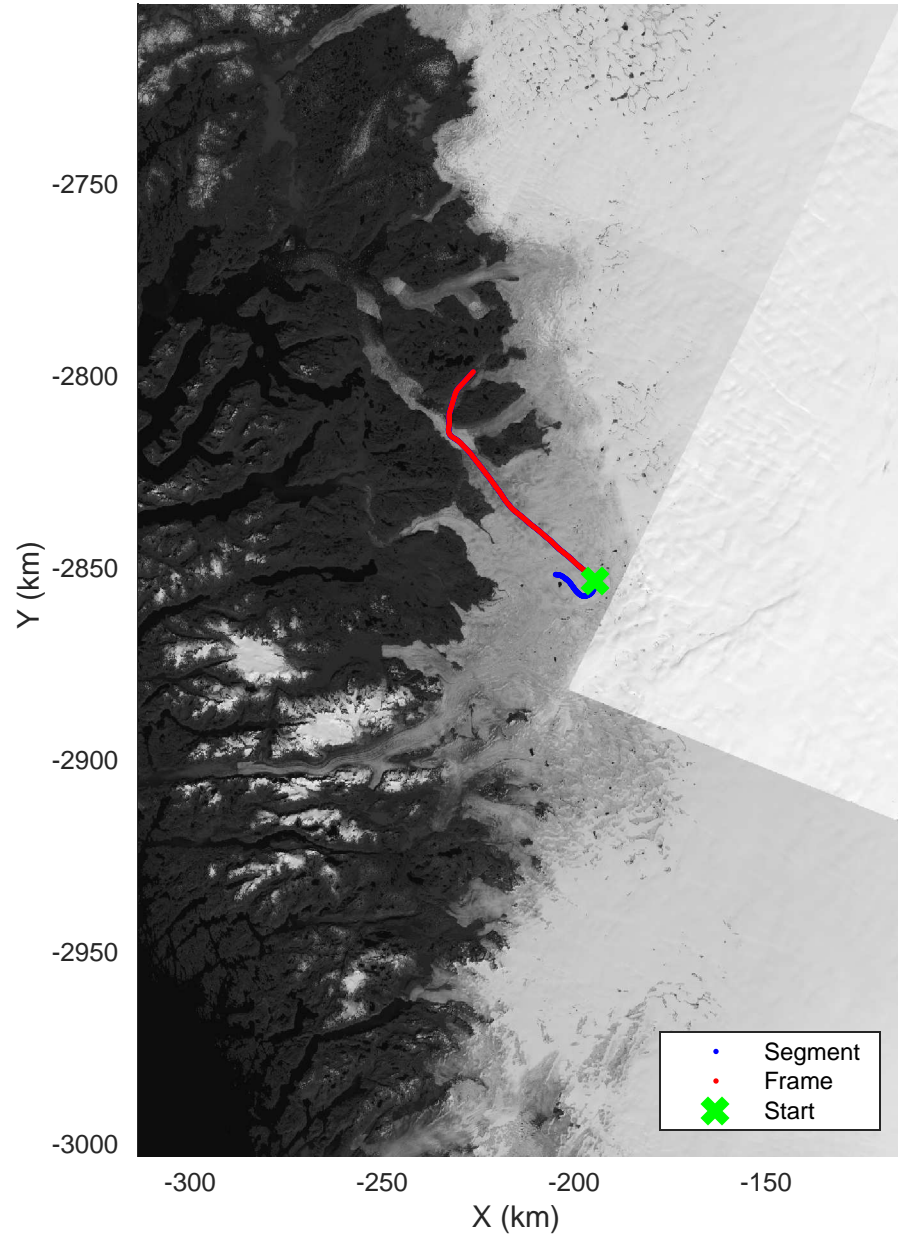

Kangiata Nunata Sermia  
20160418\_23\_001  
Polar Stereograph 70N/-45E

mcords5 2016\_Greenland\_Polar6: "Kangiata Nunata Sermia" 20160418\_23\_001: 13:19:44.7 to 13:23:23.9 GPS

Kangiata Nunata Sermia  
20160418\_23\_002  
Polar Stereograph 70N/-45E

mcords5 2016\_Greenland\_Polar6: "Kangiata Nunata Sermia" 20160418\_23\_002: 13:23:24.9 to 13:39:30.1 GPS