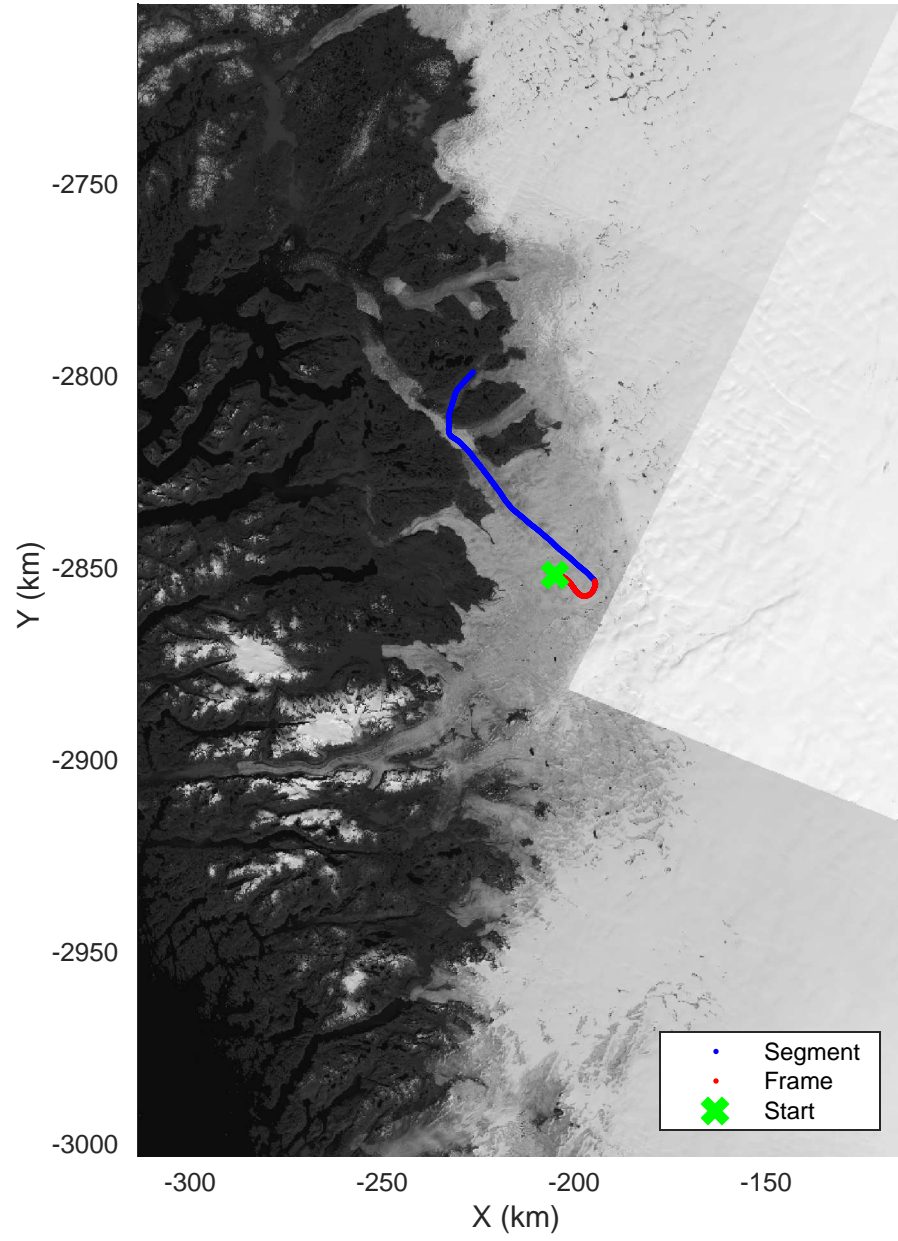

Kangiata Nunata Sermia  
20160418\_23\_001  
Polar Stereograph 70N/-45E

mcords5 2016\_Greenland\_Polar6: "Kangiata Nunata Sermia" 20160418\_23\_001: 13:19:44.7 to 13:23:23.9 GPS

Kangiata Nunata Sermia  
20160418\_23\_002  
Polar Stereograph 70N/-45E

mcords5 2016\_Greenland\_Polar6: "Kangiata Nunata Sermia" 20160418\_23\_002: 13:23:24.9 to 13:39:30.1 GPS