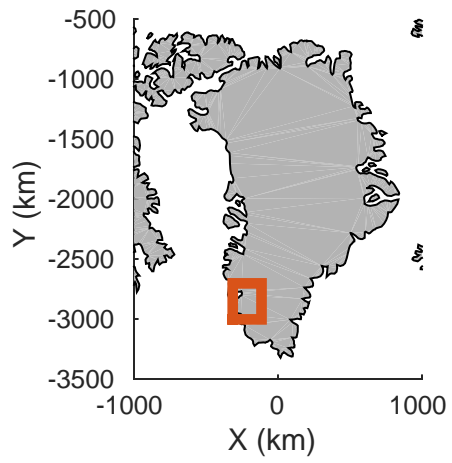

Kangiata Nunata Sermia  
20160418\_23\_001  
Polar Stereograph 70N/-45E

mcords5 2016\_Greenland\_Polar6: "Kangiata Nunata Sermia" 20160418\_23\_001: 13:19:44.7 to 13:23:23.9 GPS

Kangiata Nunata Sermia  
20160418\_23\_002  
Polar Stereograph 70N/-45E

mcords5 2016\_Greenland\_Polar6: "Kangiata Nunata Sermia" 20160418\_23\_002: 13:23:24.9 to 13:39:30.1 GPS