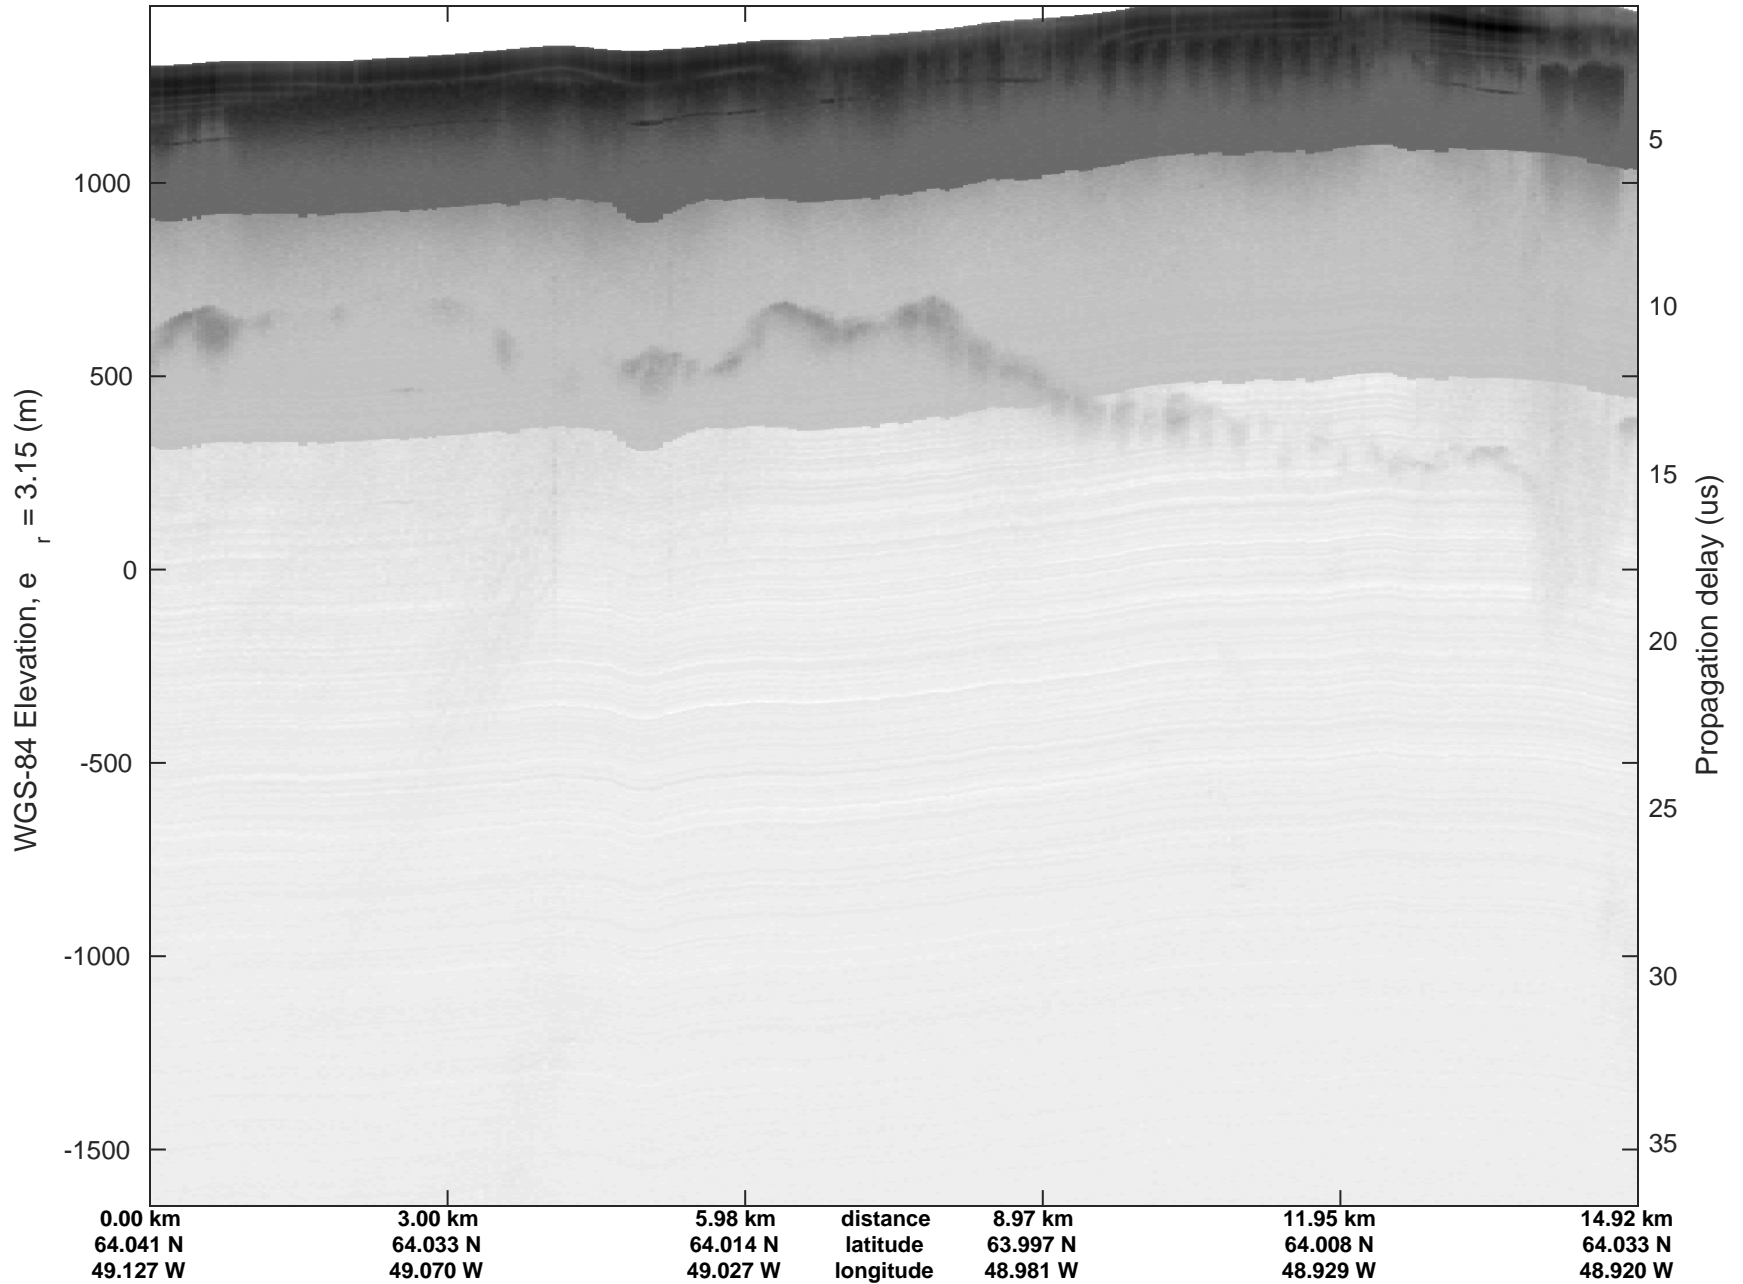

Kangiata Nunata Sermia  
20160418\_23\_001  
Polar Stereograph 70N/-45E

mcords5 2016\_Greenland\_Polar6: "Kangiata Nunata Sermia" 20160418\_23\_001: 13:19:44.7 to 13:23:23.9 GPS

Kangiata Nunata Sermia  
20160418\_23\_002  
Polar Stereograph 70N/-45E

mcords5 2016\_Greenland\_Polar6: "Kangiata Nunata Sermia" 20160418\_23\_002: 13:23:24.9 to 13:39:30.1 GPS