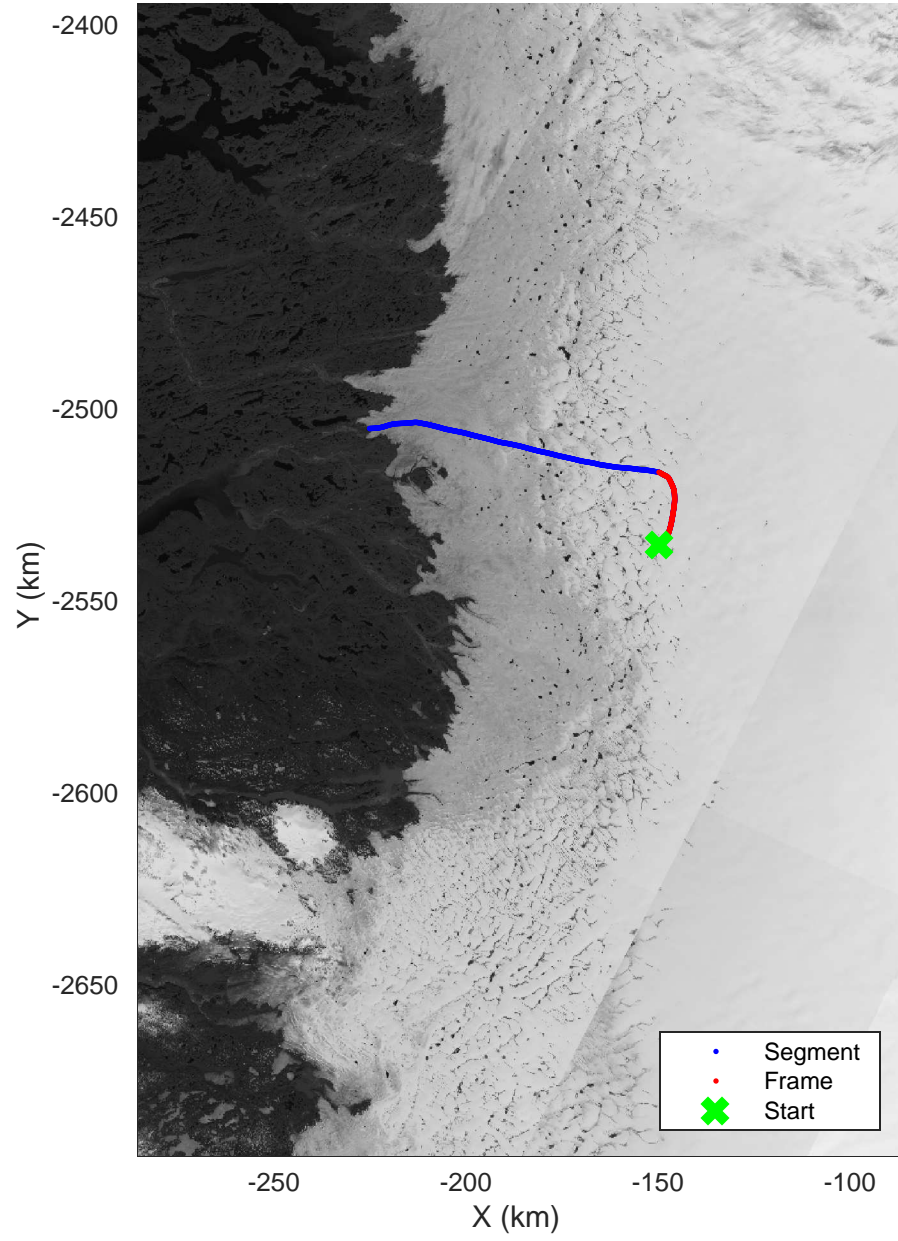

Image test flight
20160414_11_001
Polar Stereograph 70N/-45E

mcords5 2016_Greenland_Polar6: "Image test flight" 20160414_11_001: 13:49:32.4 to 13:53:34.9 GPS

Image test flight
 20160414_11_002
 Polar Stereograph 70N/-45E

mcords5 2016_Greenland_Polar6: "Image test flight" 20160414_11_002: 13:53:35.4 to 14:08:48.0 GPS