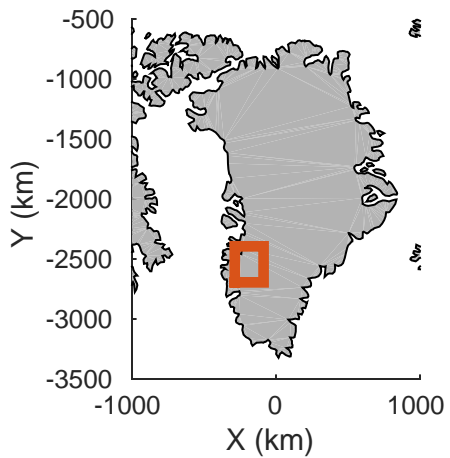

Image test flight
20160414_11_001
Polar Stereograph 70N/-45E

mcords5 2016_Greenland_Polar6: "Image test flight" 20160414_11_001: 13:49:32.4 to 13:53:34.9 GPS

Image test flight
 20160414_11_002
 Polar Stereograph 70N/-45E

mcords5 2016_Greenland_Polar6: "Image test flight" 20160414_11_002: 13:53:35.4 to 14:08:48.0 GPS