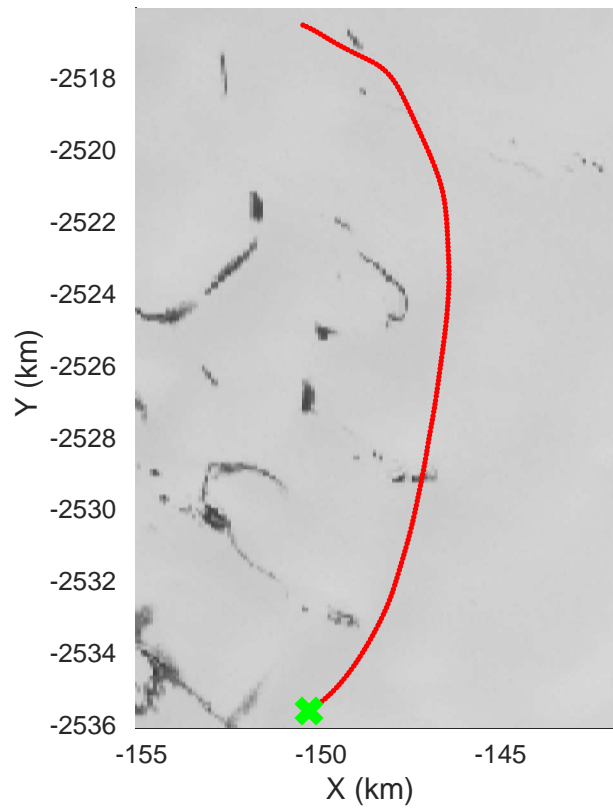

Image test flight
20160414_11_001
Polar Stereograph 70N/-45E

mcords5 2016_Greenland_Polar6: "Image test flight" 20160414_11_001: 13:49:32.4 to 13:53:34.9 GPS

Image test flight
 20160414_11_002
 Polar Stereograph 70N/-45E

mcords5 2016_Greenland_Polar6: "Image test flight" 20160414_11_002: 13:53:35.4 to 14:08:48.0 GPS