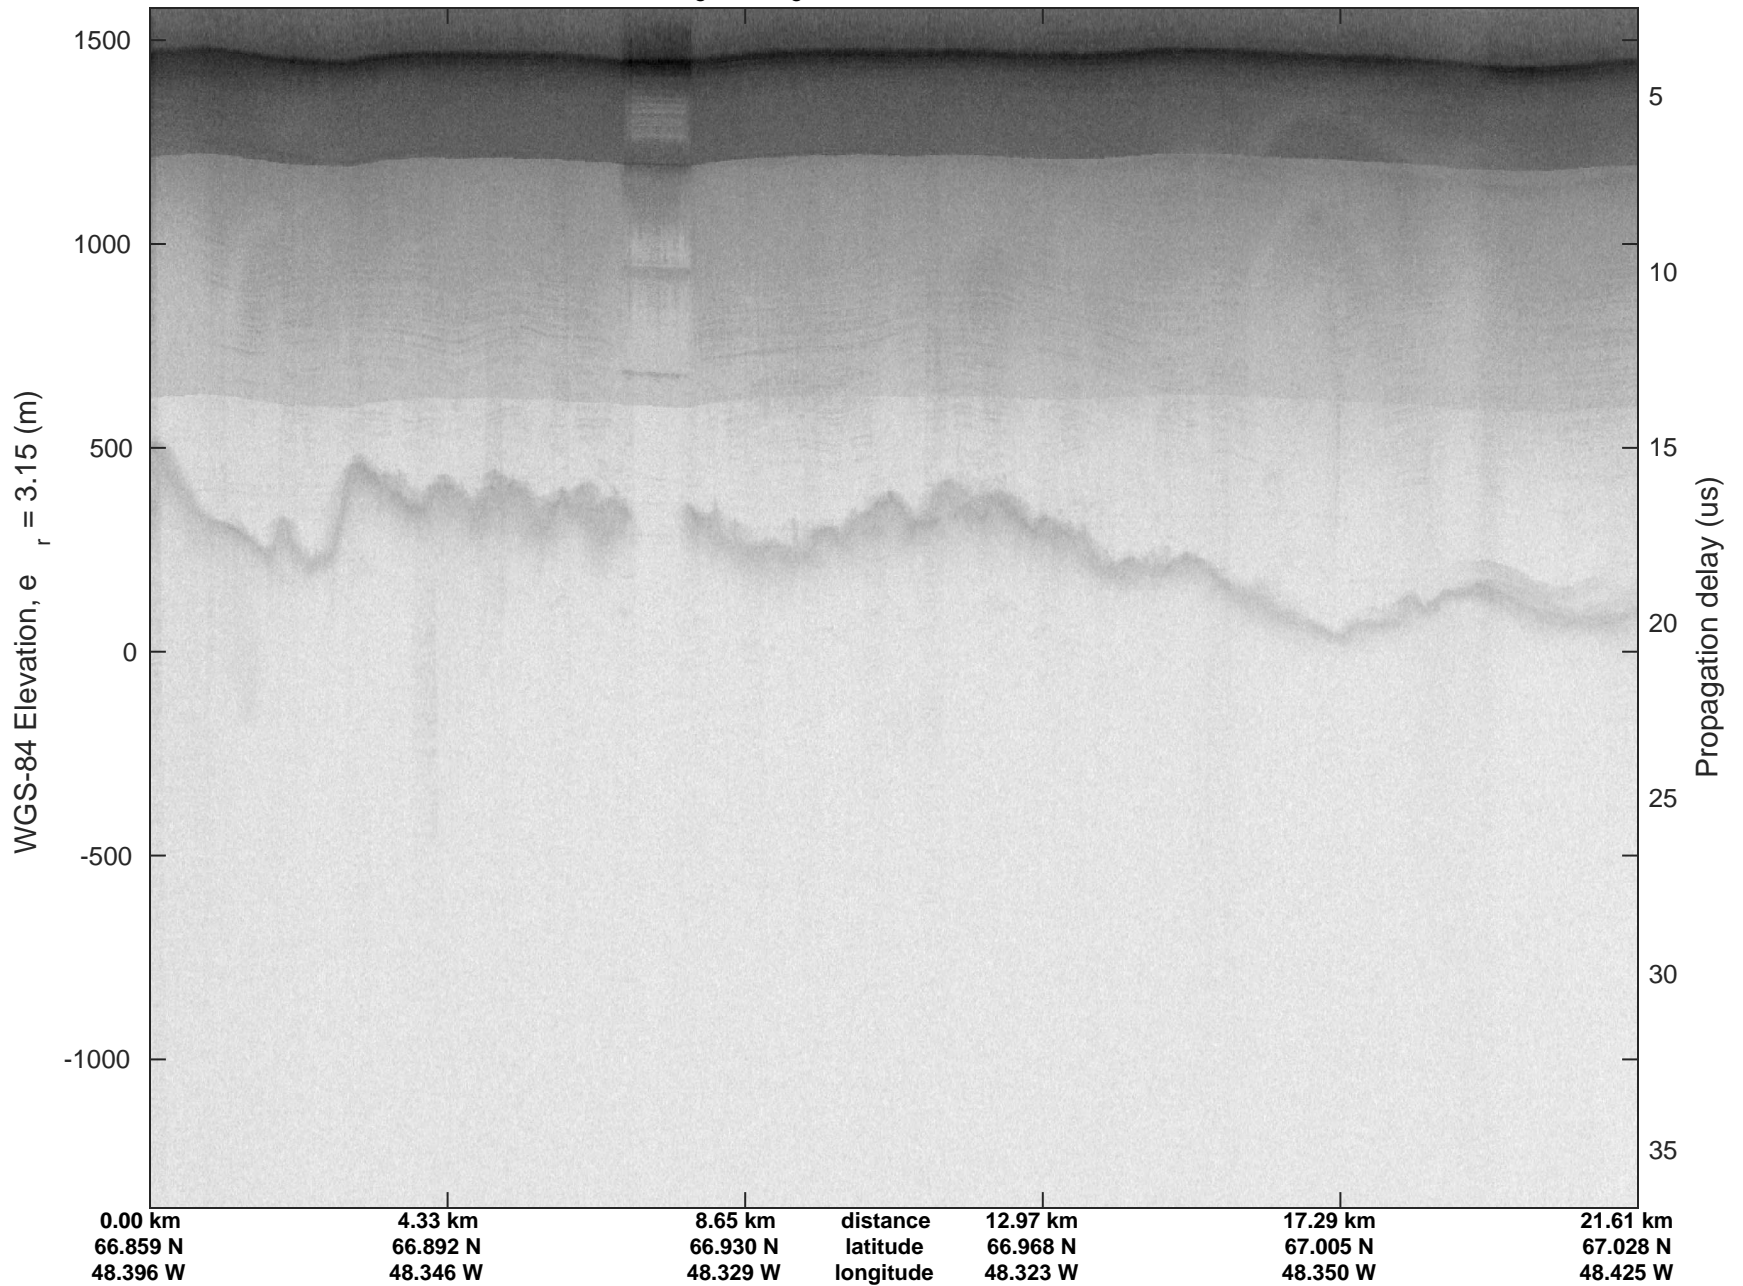

Image test flight
20160414_11_001
Polar Stereograph 70N/-45E

mcords5 2016_Greenland_Polar6: "Image test flight" 20160414_11_001: 13:49:32.4 to 13:53:34.9 GPS

Image test flight
 20160414_11_002
 Polar Stereograph 70N/-45E

mcords5 2016_Greenland_Polar6: "Image test flight" 20160414_11_002: 13:53:35.4 to 14:08:48.0 GPS