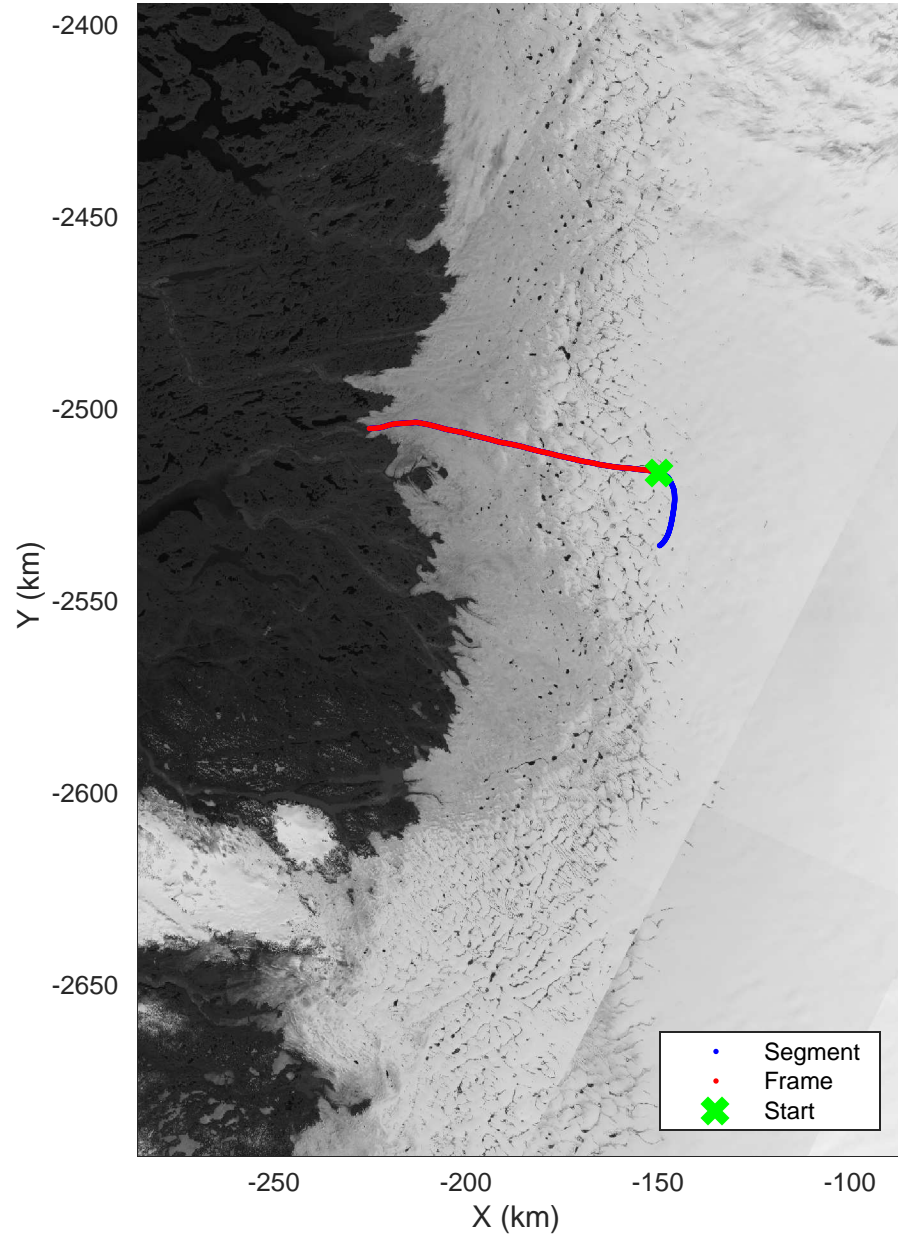

Image test flight
20160414_11_001
Polar Stereograph 70N/-45E

mcords5 2016_Greenland_Polar6: "Image test flight" 20160414_11_001: 13:49:32.4 to 13:53:34.9 GPS

Image test flight
 20160414_11_002
 Polar Stereograph 70N/-45E

mcords5 2016_Greenland_Polar6: "Image test flight" 20160414_11_002: 13:53:35.4 to 14:08:48.0 GPS