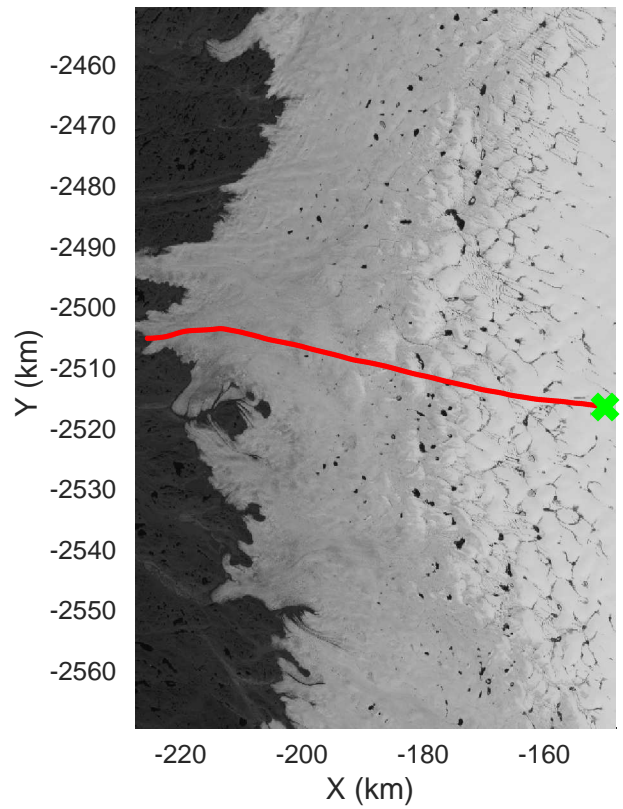

Image test flight
20160414_11_001
Polar Stereograph 70N/-45E

mcords5 2016_Greenland_Polar6: "Image test flight" 20160414_11_001: 13:49:32.4 to 13:53:34.9 GPS

Image test flight
 20160414_11_002
 Polar Stereograph 70N/-45E

mcords5 2016_Greenland_Polar6: "Image test flight" 20160414_11_002: 13:53:35.4 to 14:08:48.0 GPS