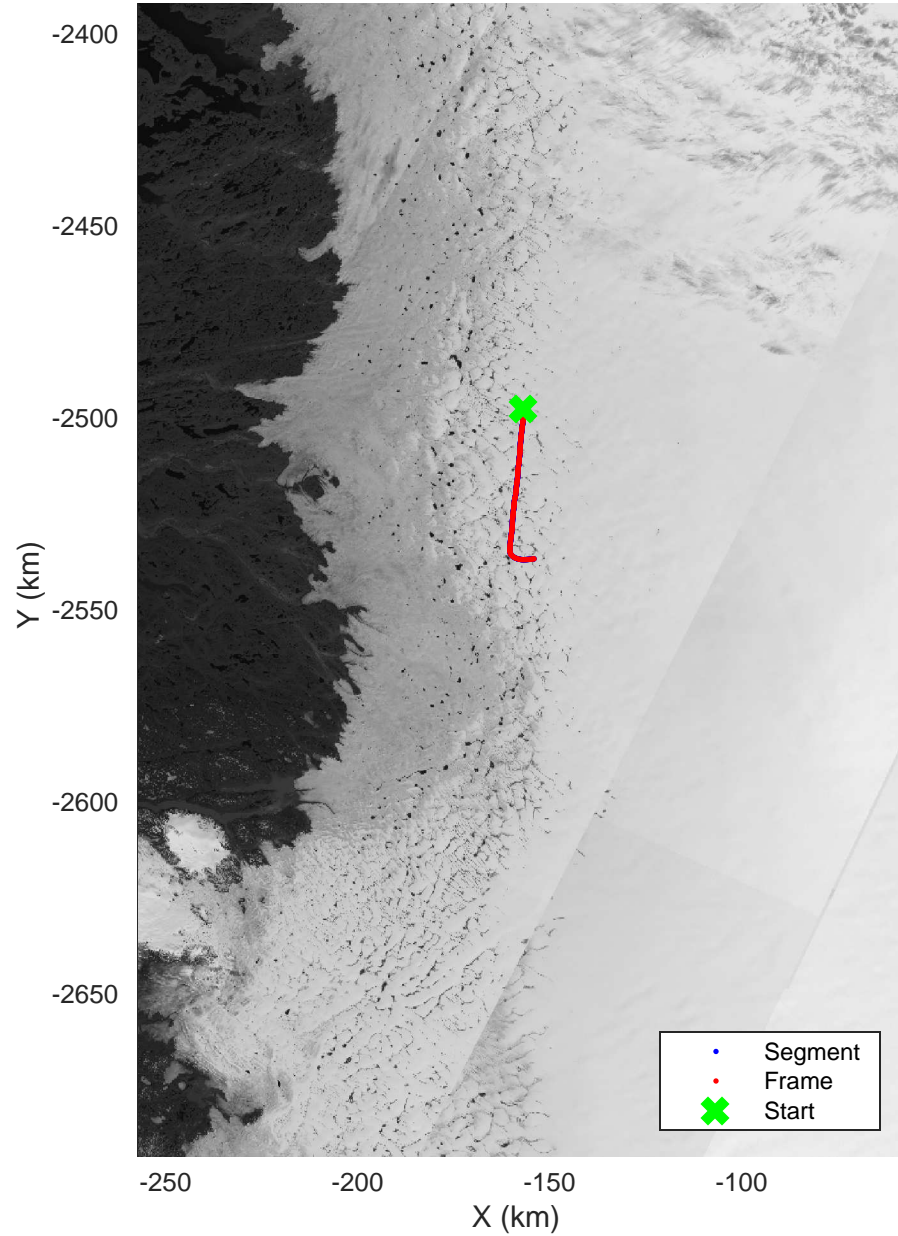

Image test flight
 20160414_10_001
 Polar Stereograph 70N/-45E

mcords5 2016_Greenland_Polar6: "Image test flight" 20160414_10_001: 13:38:46.7 to 13:48:47.6 GPS