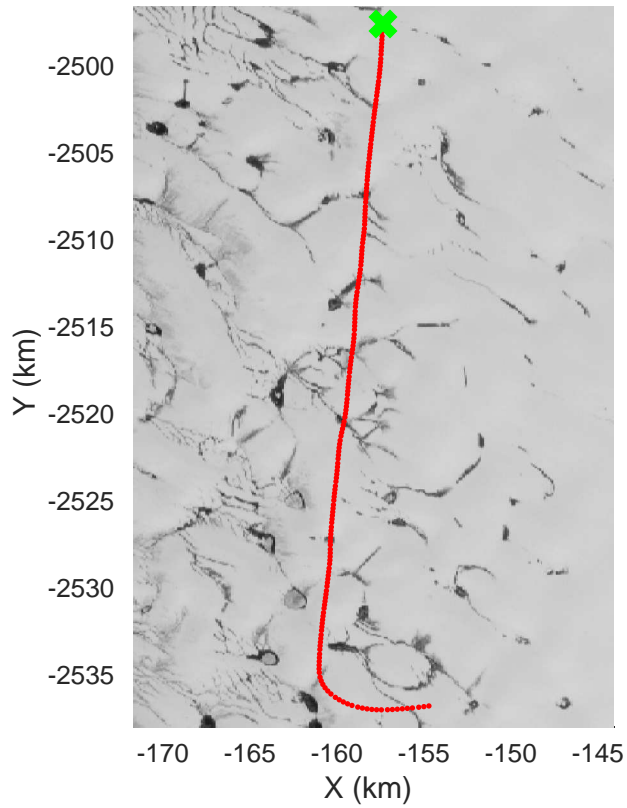

Image test flight
 20160414_10_001
 Polar Stereograph 70N/-45E

mcords5 2016_Greenland_Polar6: "Image test flight" 20160414_10_001: 13:38:46.7 to 13:48:47.6 GPS