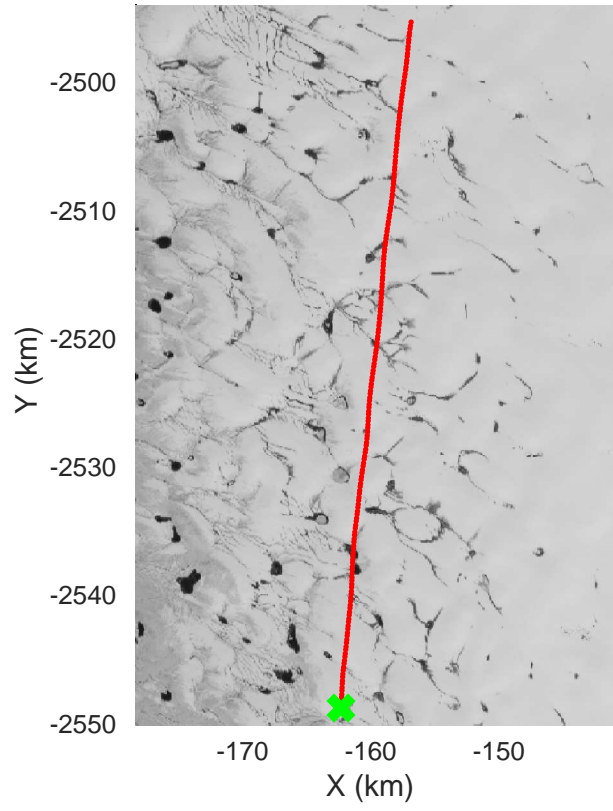

Image test flight
20160414_07_001
Polar Stereograph 70N/-45E

mcords5 2016_Greenland_Polar6: "Image test flight" 20160414_07_001: 13:23:48.4 to 13:32:13.7 GPS