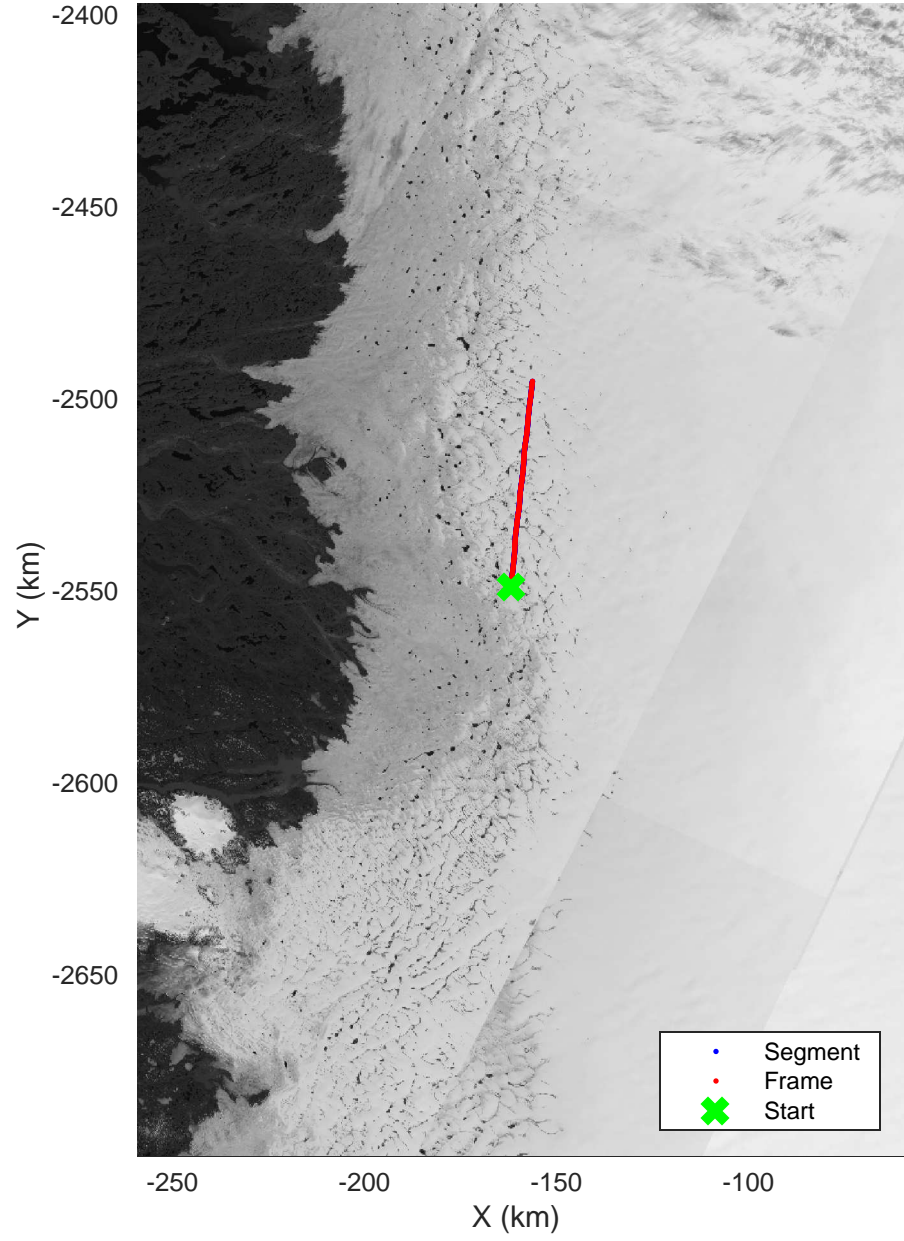

Image test flight
20160414_07_001
Polar Stereograph 70N/-45E

mcords5 2016_Greenland_Polar6: "Image test flight" 20160414_07_001: 13:23:48.4 to 13:32:13.7 GPS