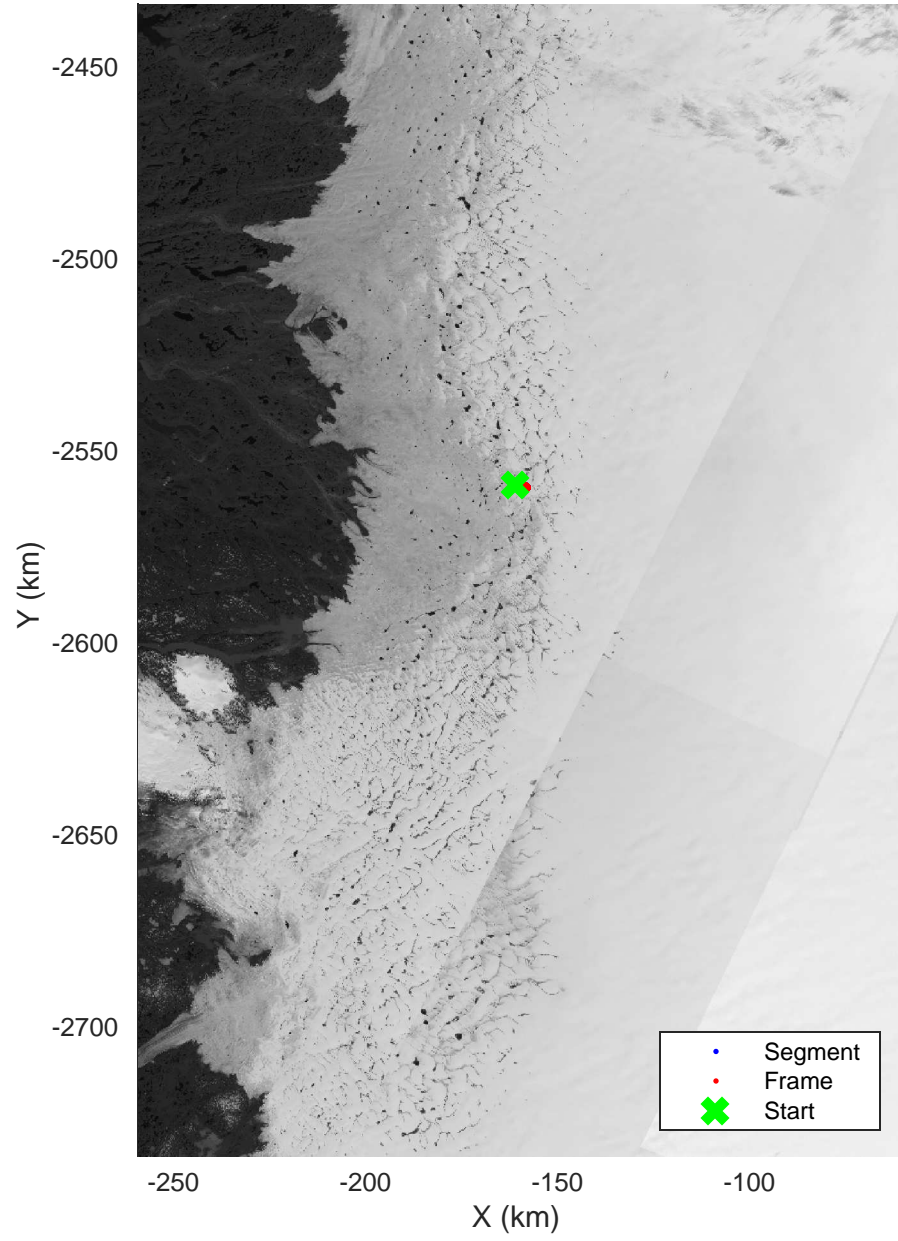

Image test flight  
20160414\_06\_001  
Polar Stereograph 70N/-45E

mcords5 2016\_Greenland\_Polar6: "Image test flight" 20160414\_06\_001: 13:20:28.6 to 13:22:16.5 GPS