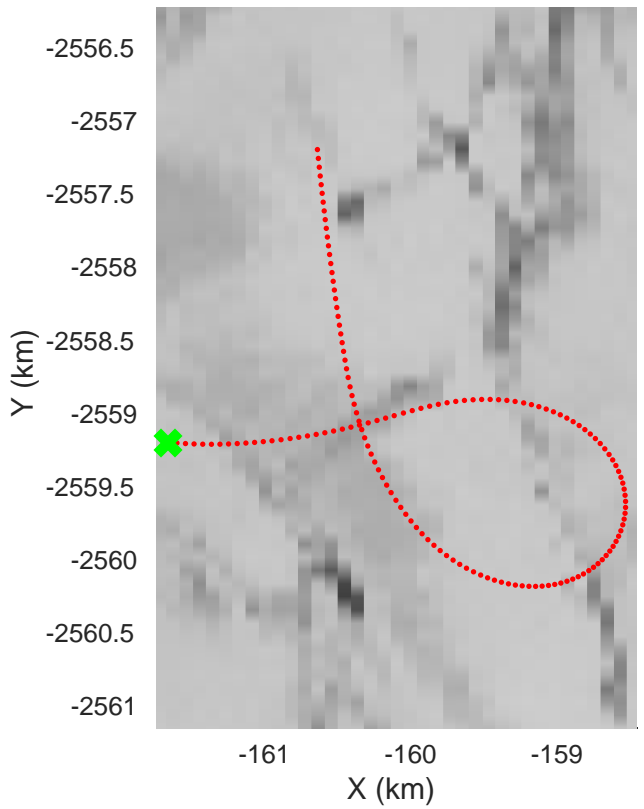

Image test flight  
20160414\_06\_001  
Polar Stereograph 70N/-45E

mcords5 2016\_Greenland\_Polar6: "Image test flight" 20160414\_06\_001: 13:20:28.6 to 13:22:16.5 GPS