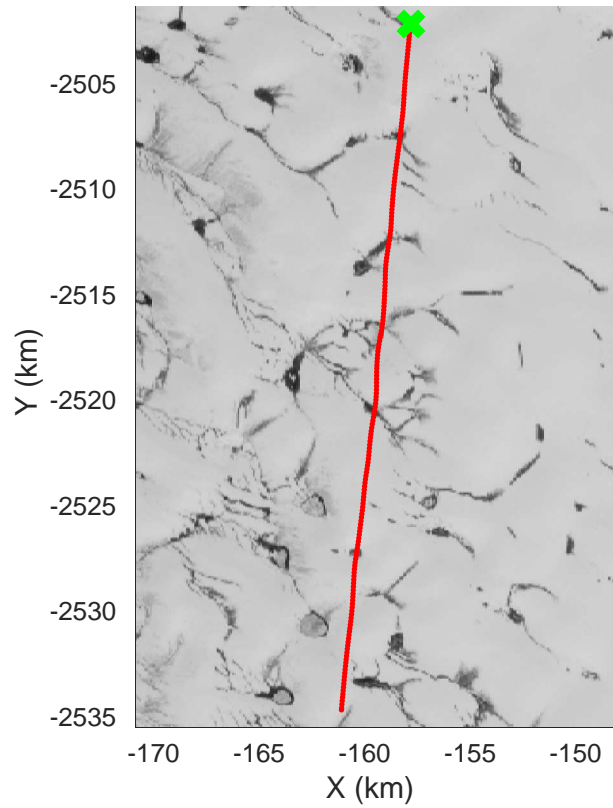

Image test flight  
 20160414\_05\_001  
 Polar Stereograph 70N/-45E

mcords5 2016\_Greenland\_Polar6: "Image test flight" 20160414\_05\_001: 13:04:58.2 to 13:12:36.3 GPS