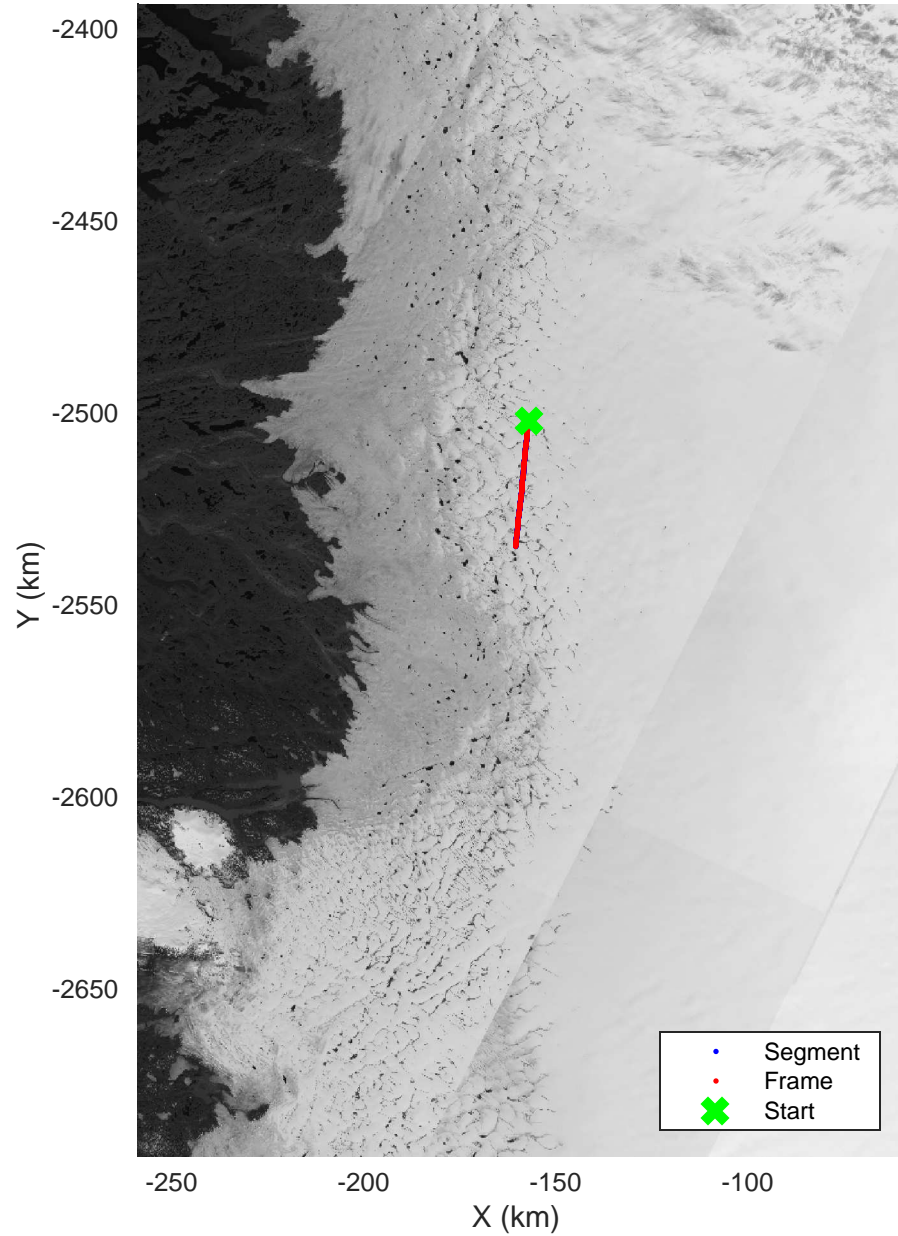

Image test flight  
 20160414\_05\_001  
 Polar Stereograph 70N/-45E

mcords5 2016\_Greenland\_Polar6: "Image test flight" 20160414\_05\_001: 13:04:58.2 to 13:12:36.3 GPS