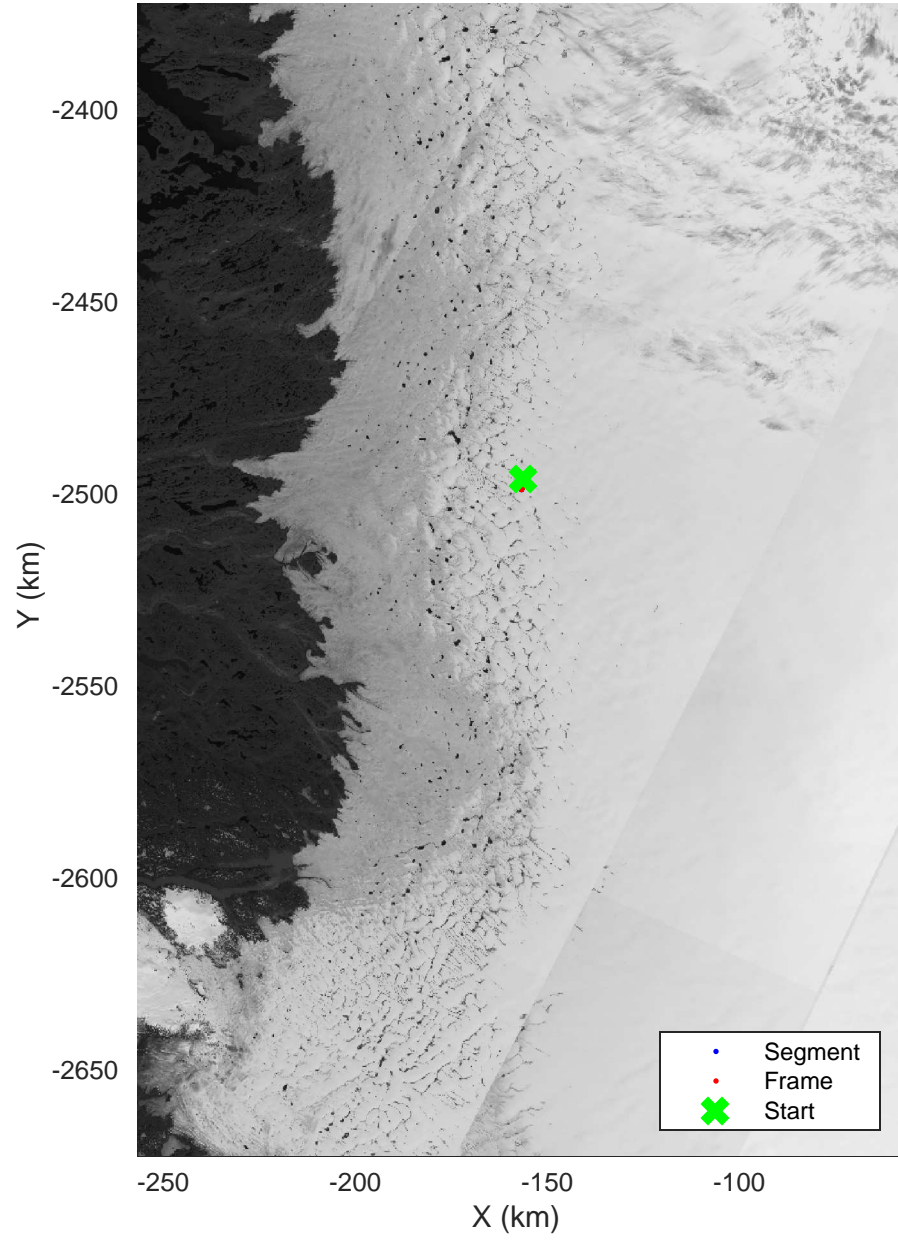

Image test flight
 20160414_04_001
 Polar Stereograph 70N/-45E

mcords5 2016_Greenland_Polar6: "Image test flight" 20160414_04_001: 13:03:32.5 to 13:04:13.5 GPS