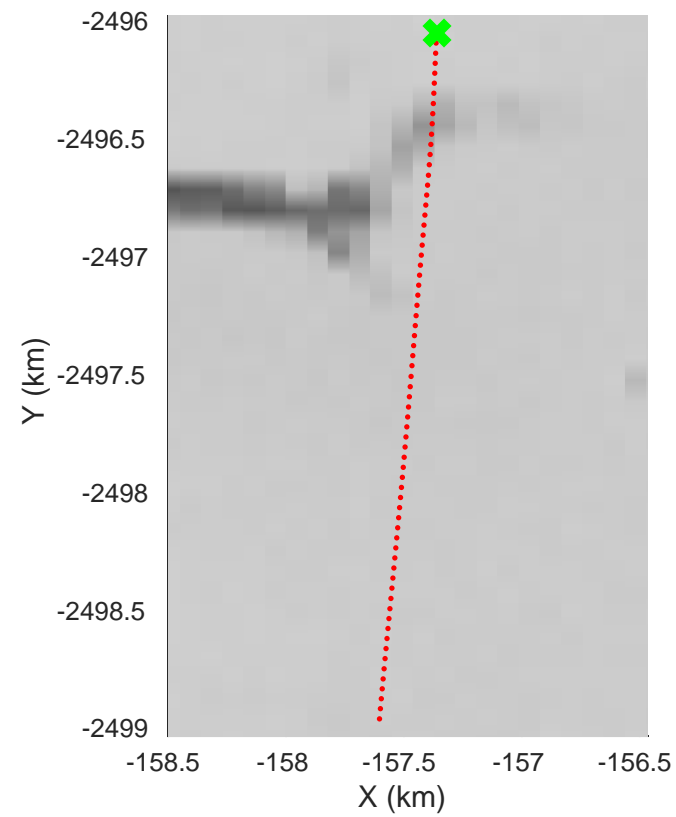

Image test flight
 20160414_04_001
 Polar Stereograph 70N/-45E

mcords5 2016_Greenland_Polar6: "Image test flight" 20160414_04_001: 13:03:32.5 to 13:04:13.5 GPS