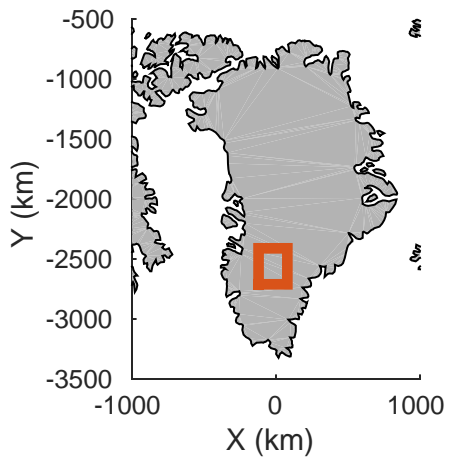

Survey test flight
20160413_16_001
Polar Stereograph 70N/-45E

mcords5 2016_Greenland_Polar6: "Survey test flight" 20160413_16_001: 17:53:48.9 to 18:02:38.1 GPS

Survey test flight
20160413_16_002
Polar Stereograph 70N/-45E

mcords5 2016_Greenland_Polar6: "Survey test flight" 20160413_16_002: 18:02:39.2 to 18:05:43.8 GPS

Survey test flight
20160413_16_003
Polar Stereograph 70N/-45E

mcords5 2016_Greenland_Polar6: "Survey test flight" 20160413_16_003: 18:05:44.5 to 18:08:41.7 GPS