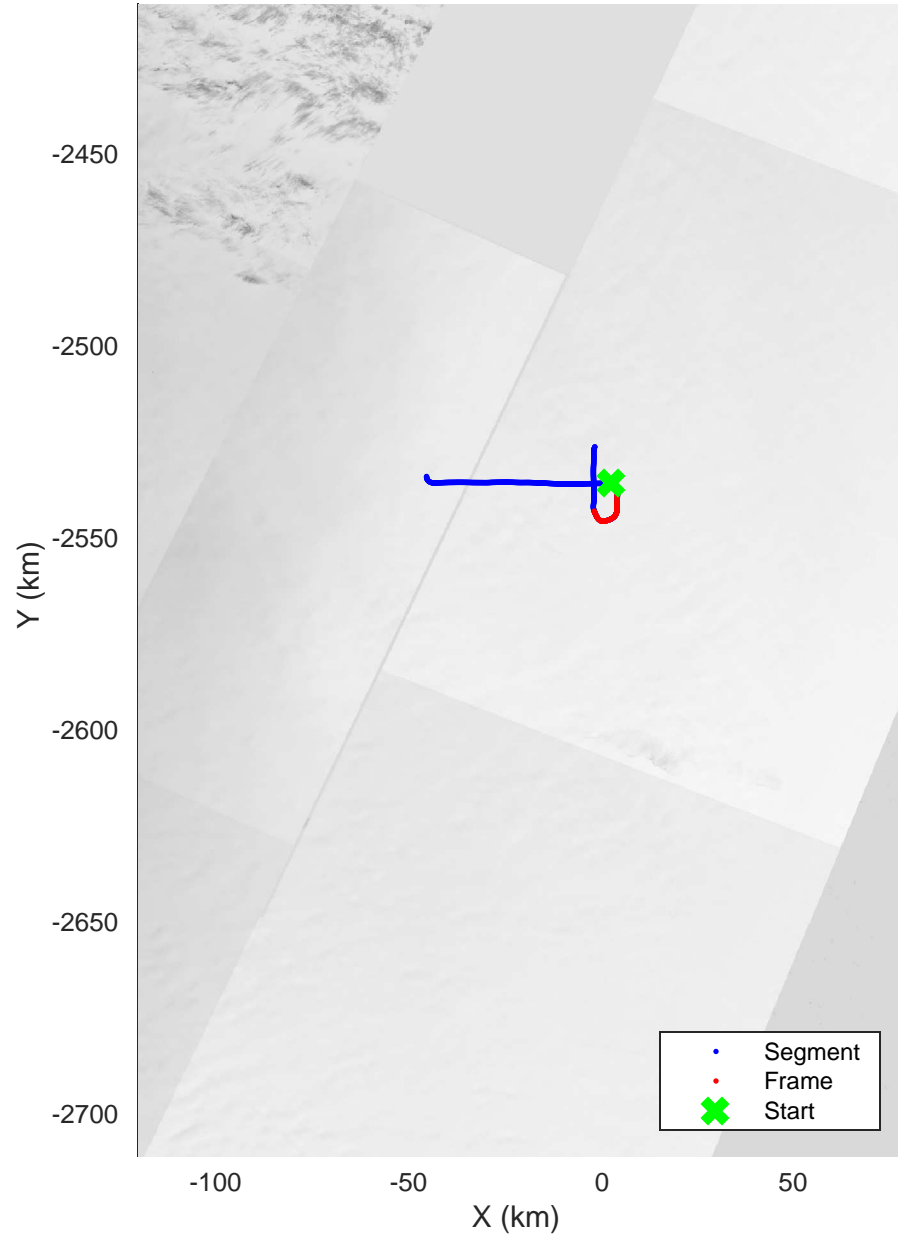

Survey test flight
20160413_16_001
Polar Stereograph 70N/-45E

mcords5 2016_Greenland_Polar6: "Survey test flight" 20160413_16_001: 17:53:48.9 to 18:02:38.1 GPS

Survey test flight
20160413_16_002
Polar Stereograph 70N/-45E

mcords5 2016_Greenland_Polar6: "Survey test flight" 20160413_16_002: 18:02:39.2 to 18:05:43.8 GPS

Survey test flight
20160413_16_003
Polar Stereograph 70N/-45E

mcords5 2016_Greenland_Polar6: "Survey test flight" 20160413_16_003: 18:05:44.5 to 18:08:41.7 GPS