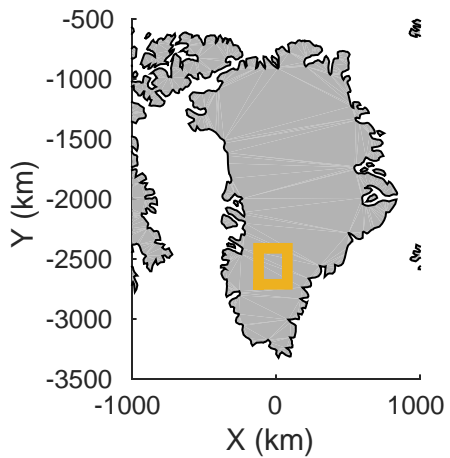

Survey test flight
20160413_16_001
Polar Stereograph 70N/-45E

mcords5 2016_Greenland_Polar6: "Survey test flight" 20160413_16_001: 17:53:48.9 to 18:02:38.1 GPS

Survey test flight
20160413_16_002
Polar Stereograph 70N/-45E

mcords5 2016_Greenland_Polar6: "Survey test flight" 20160413_16_002: 18:02:39.2 to 18:05:43.8 GPS

Survey test flight
20160413_16_003
Polar Stereograph 70N/-45E

mcords5 2016_Greenland_Polar6: "Survey test flight" 20160413_16_003: 18:05:44.5 to 18:08:41.7 GPS