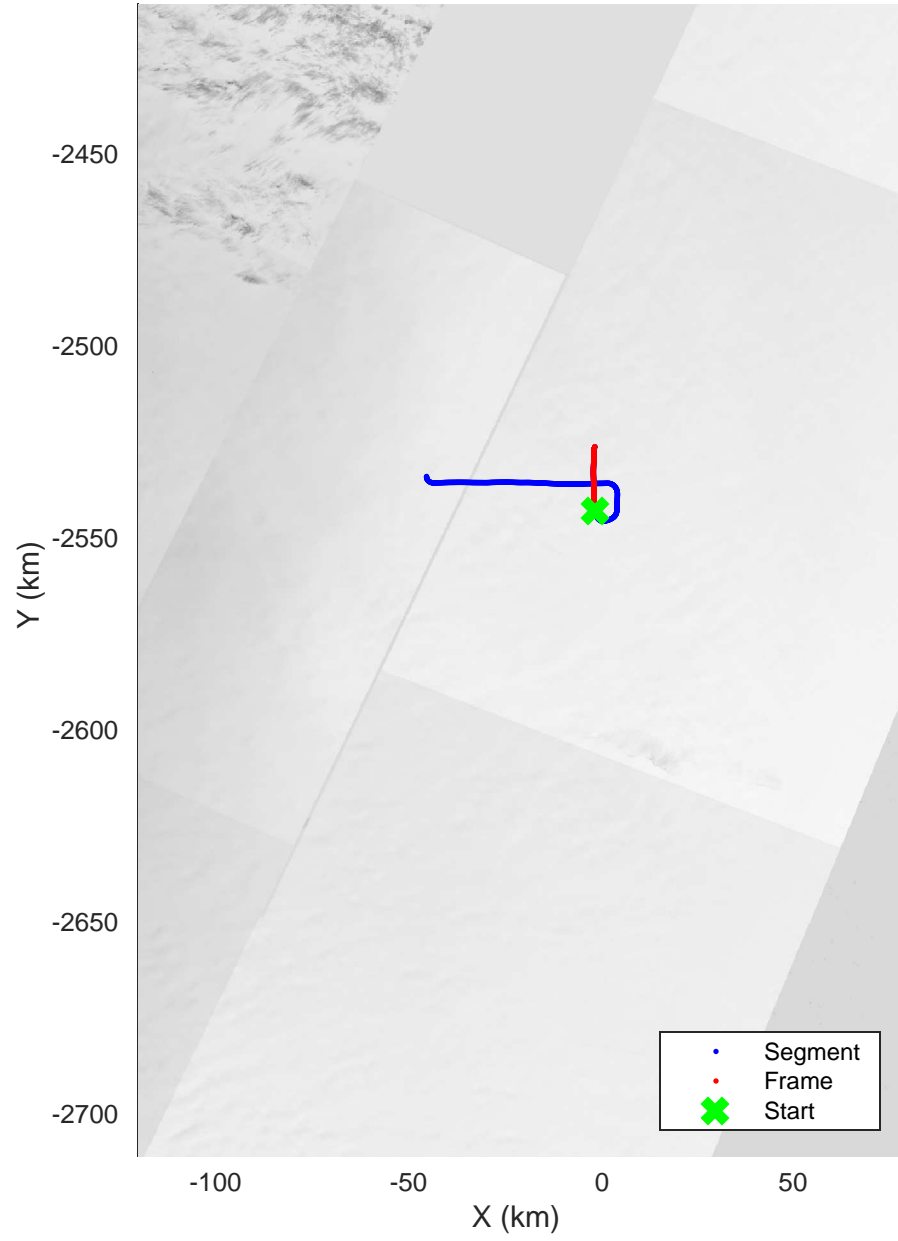

Survey test flight
20160413_16_001
Polar Stereograph 70N/-45E

mcords5 2016_Greenland_Polar6: "Survey test flight" 20160413_16_001: 17:53:48.9 to 18:02:38.1 GPS

Survey test flight
20160413_16_002
Polar Stereograph 70N/-45E

mcords5 2016_Greenland_Polar6: "Survey test flight" 20160413_16_002: 18:02:39.2 to 18:05:43.8 GPS

Survey test flight
20160413_16_003
Polar Stereograph 70N/-45E

mcords5 2016_Greenland_Polar6: "Survey test flight" 20160413_16_003: 18:05:44.5 to 18:08:41.7 GPS