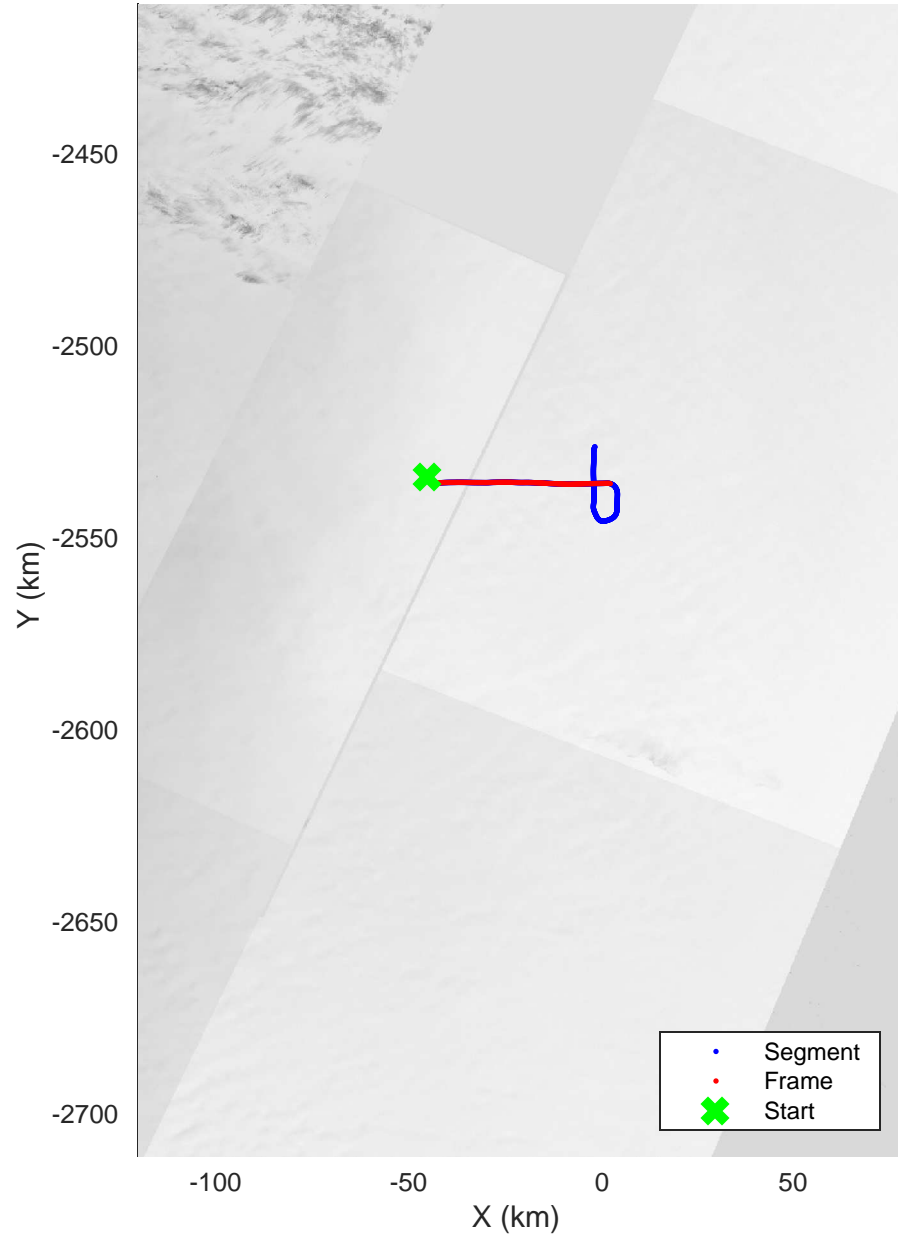

Survey test flight
20160413_16_001
Polar Stereograph 70N/-45E

mcords5 2016_Greenland_Polar6: "Survey test flight" 20160413_16_001: 17:53:48.9 to 18:02:38.1 GPS

Survey test flight
20160413_16_002
Polar Stereograph 70N/-45E

mcords5 2016_Greenland_Polar6: "Survey test flight" 20160413_16_002: 18:02:39.2 to 18:05:43.8 GPS

Survey test flight
20160413_16_003
Polar Stereograph 70N/-45E

mcords5 2016_Greenland_Polar6: "Survey test flight" 20160413_16_003: 18:05:44.5 to 18:08:41.7 GPS