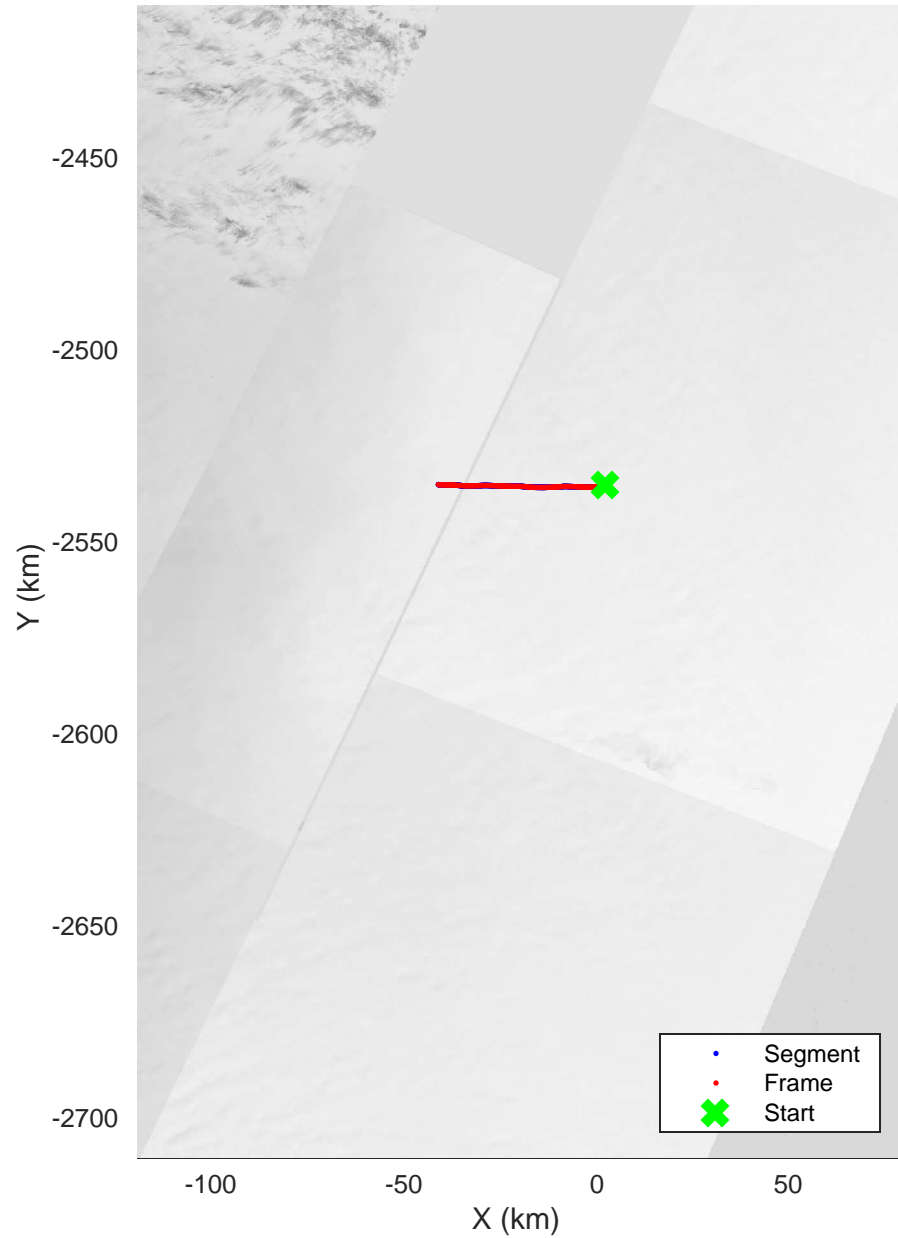

Survey test flight
 20160413_15_001
 Polar Stereograph 70N/-45E

mcords5 2016_Greenland_Polar6: "Survey test flight" 20160413_15_001: 17:44:26.9 to 17:52:43.2 GPS