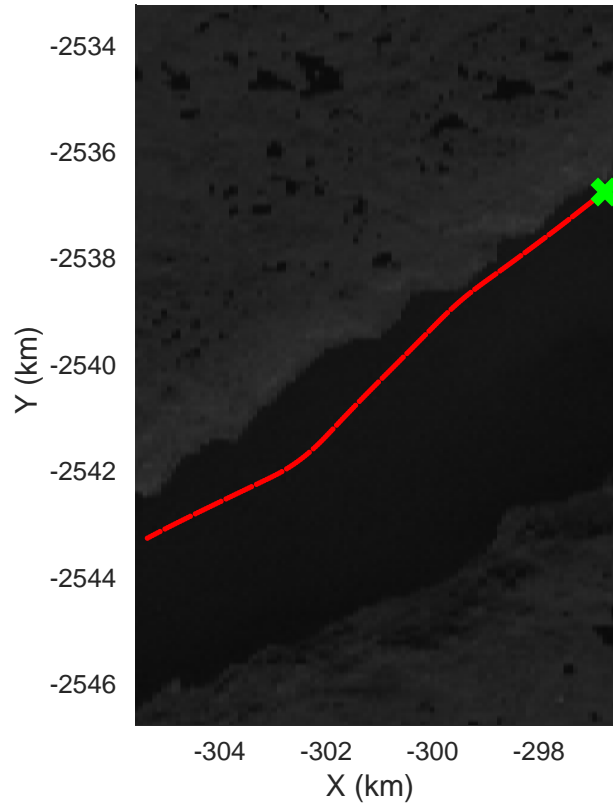

Deconv test flight
20160413_04_001
Polar Stereograph 70N/-45E

mcords5 2016_Greenland_Polar6: "Deconv test flight" 20160413_04_001: 13:05:56.3 to 13:08:06.9 GPS

Deconv test flight
20160413_04_002
Polar Stereograph 70N/-45E

mcords5 2016_Greenland_Polar6: "Deconv test flight" 20160413_04_002: 13:08:07.6 to 13:09:33.6 GPS