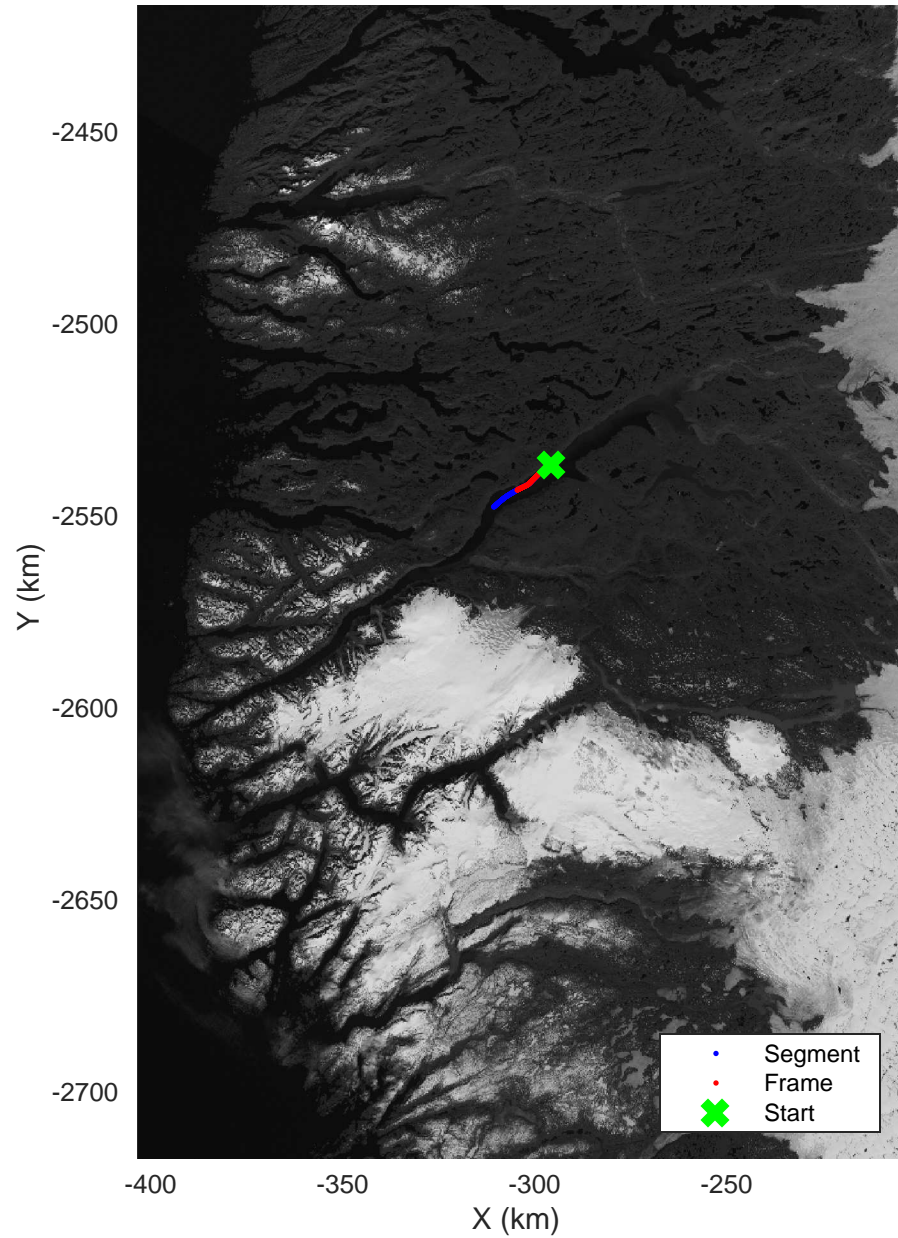

Deconv test flight
20160413_04_001
Polar Stereograph 70N/-45E

mcords5 2016_Greenland_Polar6: "Deconv test flight" 20160413_04_001: 13:05:56.3 to 13:08:06.9 GPS

Deconv test flight
20160413_04_002
Polar Stereograph 70N/-45E

mcords5 2016_Greenland_Polar6: "Deconv test flight" 20160413_04_002: 13:08:07.6 to 13:09:33.6 GPS