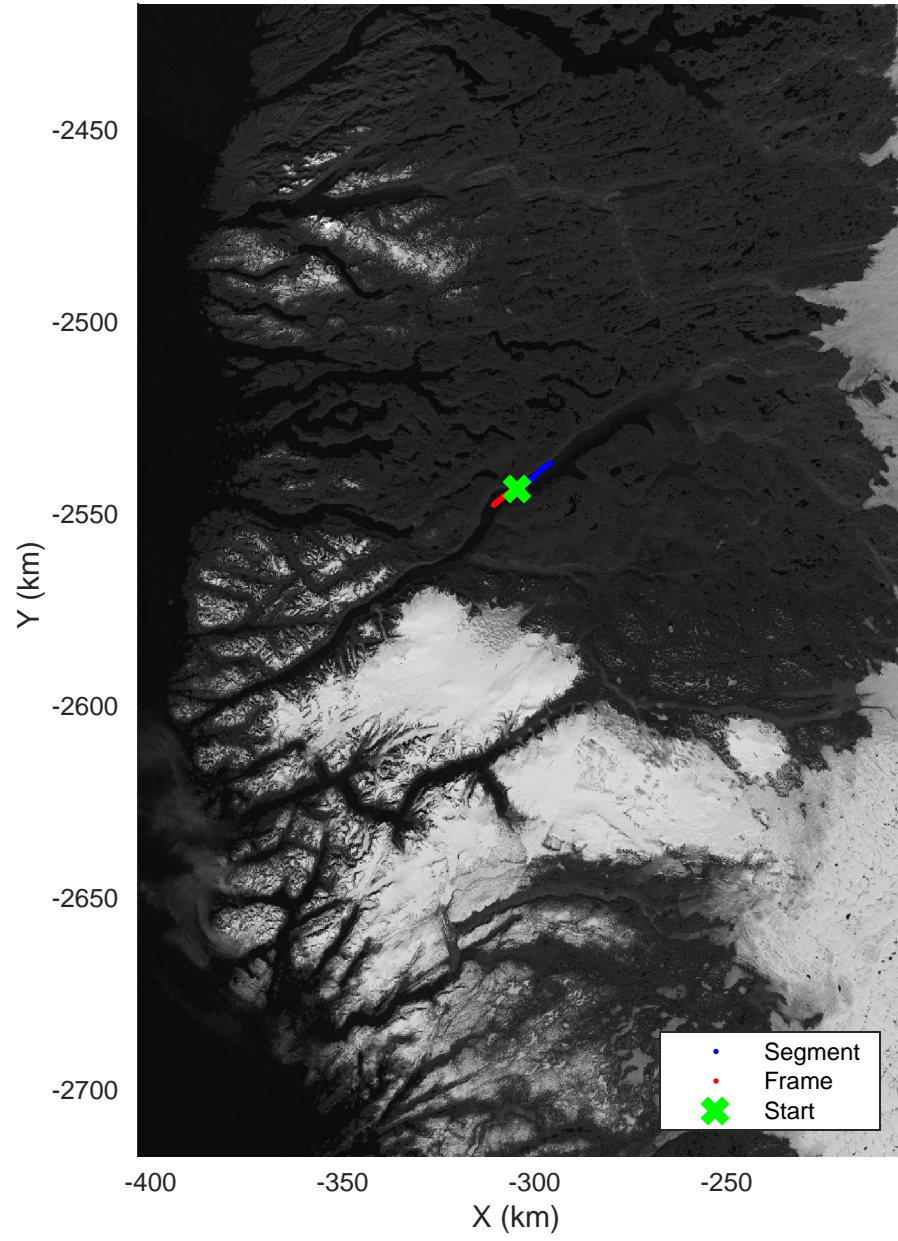

Deconv test flight
20160413_04_001
Polar Stereograph 70N/-45E

mcords5 2016_Greenland_Polar6: "Deconv test flight" 20160413_04_001: 13:05:56.3 to 13:08:06.9 GPS

Deconv test flight
20160413_04_002
Polar Stereograph 70N/-45E

mcords5 2016_Greenland_Polar6: "Deconv test flight" 20160413_04_002: 13:08:07.6 to 13:09:33.6 GPS