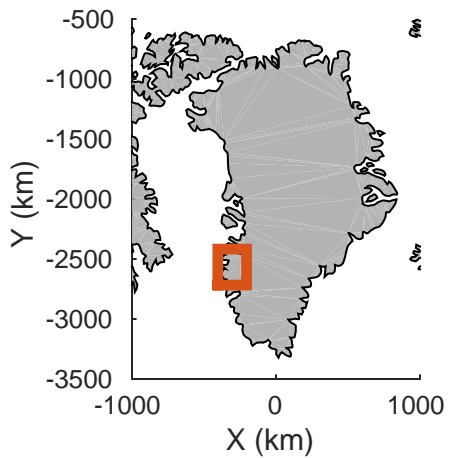

Deconv test flight
20160413_04_001
Polar Stereograph 70N/-45E

mcords5 2016_Greenland_Polar6: "Deconv test flight" 20160413_04_001: 13:05:56.3 to 13:08:06.9 GPS

Deconv test flight
20160413_04_002
Polar Stereograph 70N/-45E

mcords5 2016_Greenland_Polar6: "Deconv test flight" 20160413_04_002: 13:08:07.6 to 13:09:33.6 GPS