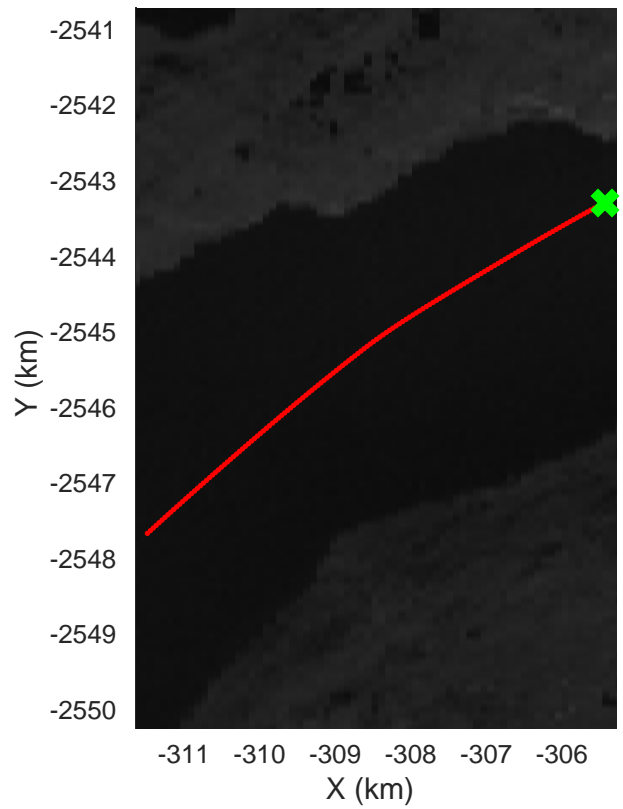

Deconv test flight
20160413_04_001
Polar Stereograph 70N/-45E

mcords5 2016_Greenland_Polar6: "Deconv test flight" 20160413_04_001: 13:05:56.3 to 13:08:06.9 GPS

Deconv test flight
20160413_04_002
Polar Stereograph 70N/-45E

mcords5 2016_Greenland_Polar6: "Deconv test flight" 20160413_04_002: 13:08:07.6 to 13:09:33.6 GPS