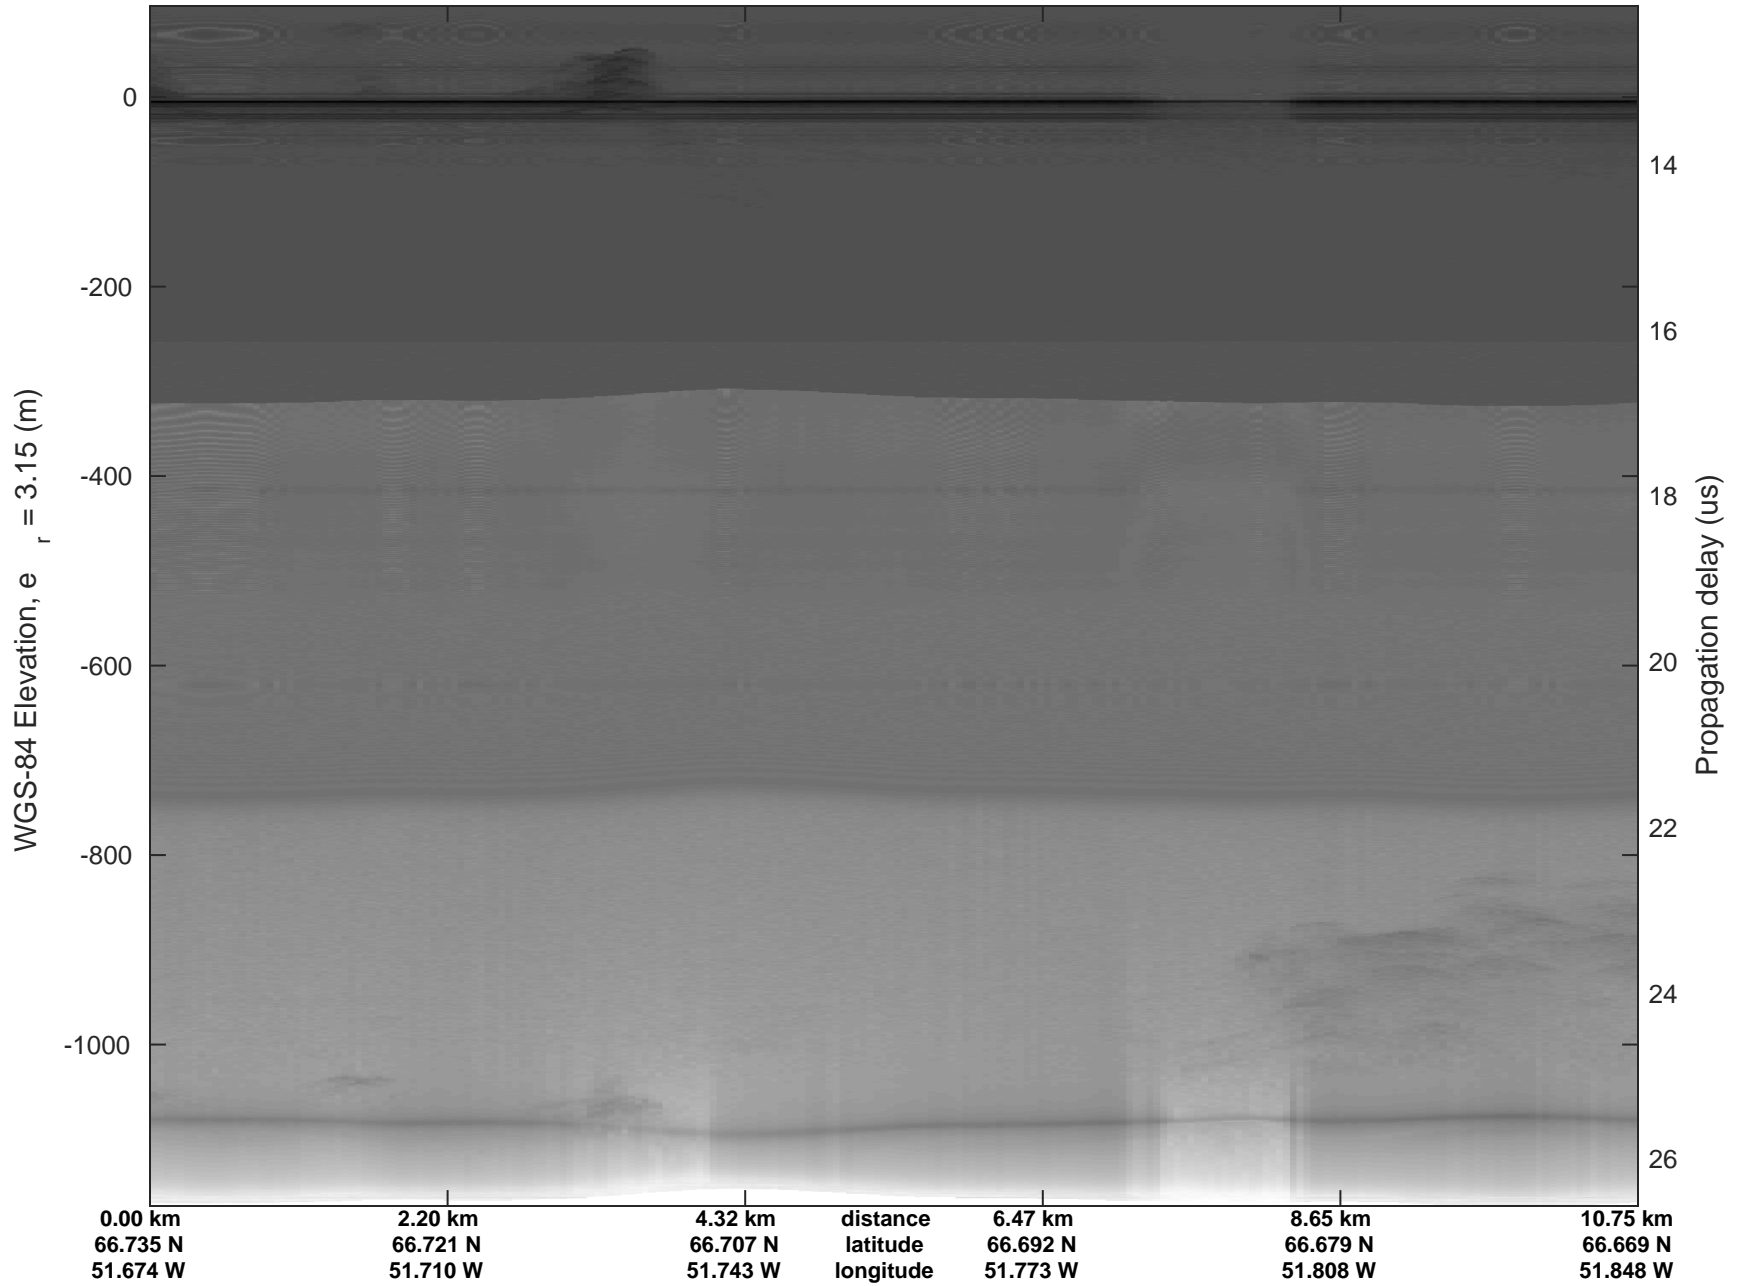

Deconv test flight
20160413_04_001
Polar Stereograph 70N/-45E

mcords5 2016_Greenland_Polar6: "Deconv test flight" 20160413_04_001: 13:05:56.3 to 13:08:06.9 GPS

Deconv test flight
20160413_04_002
Polar Stereograph 70N/-45E

mcords5 2016_Greenland_Polar6: "Deconv test flight" 20160413_04_002: 13:08:07.6 to 13:09:33.6 GPS