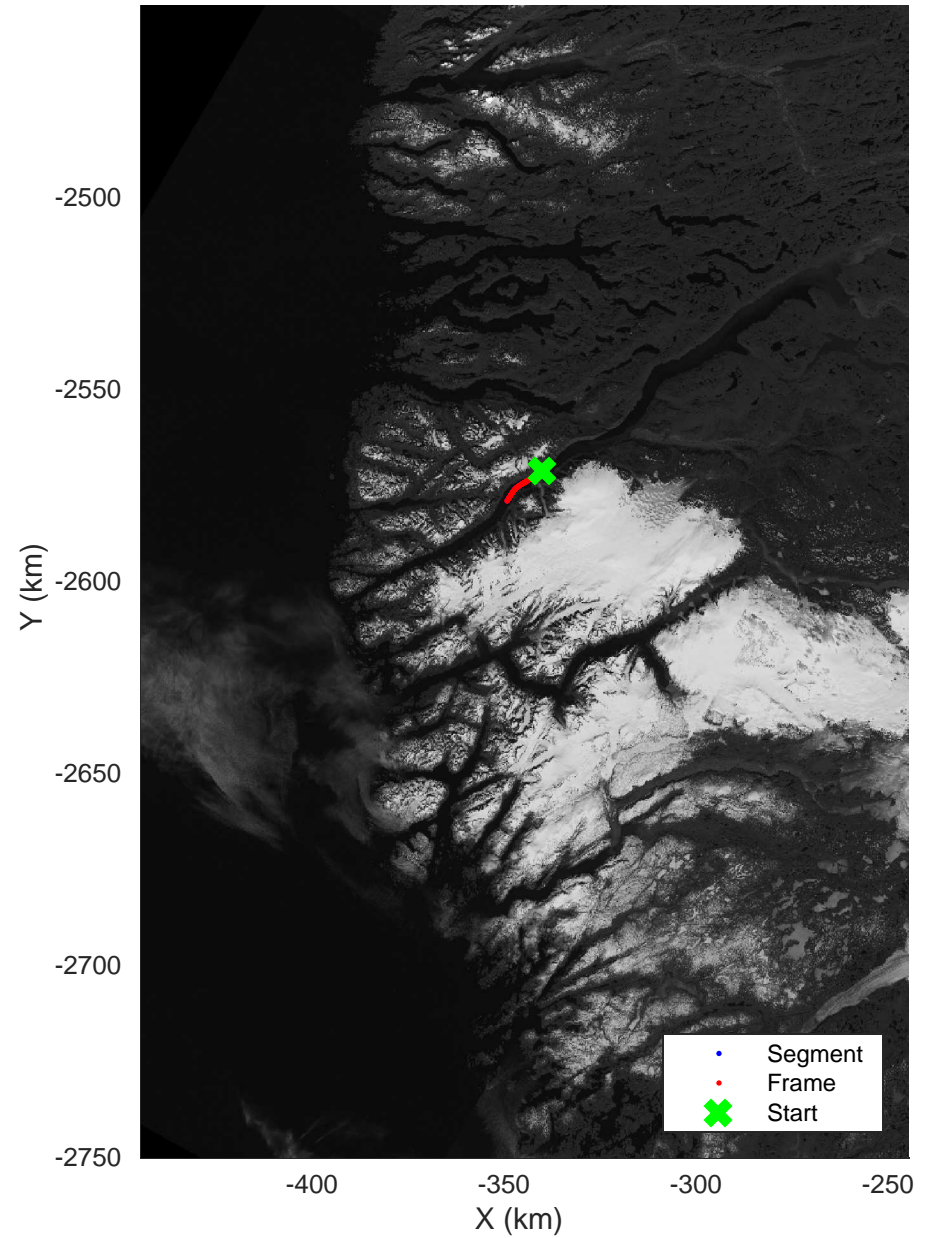

Deconv test flight
20160413_02_001
Polar Stereograph 70N/-45E

mcords5 2016_Greenland_Polar6: "Deconv test flight" 20160413_02_001: 12:44:11.1 to 12:46:31.1 GPS