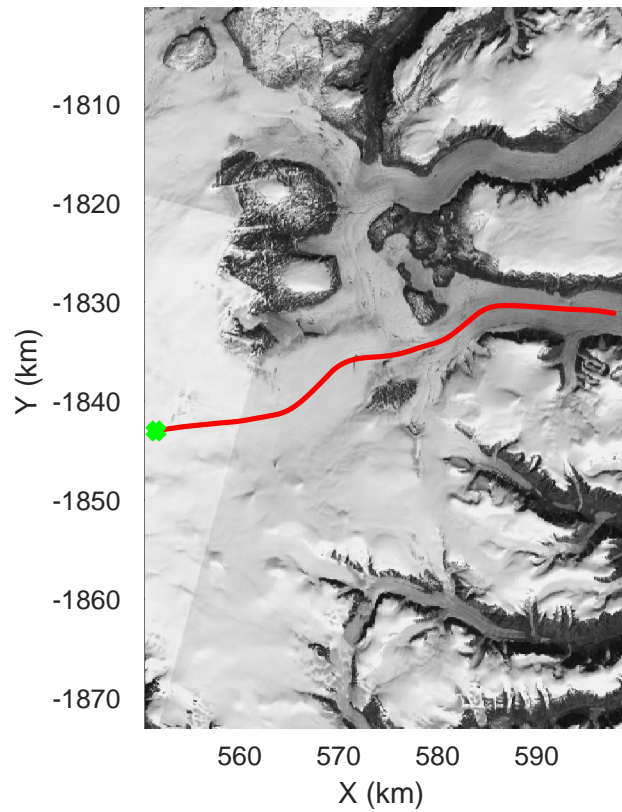

mcords5 2016\_Greenland\_P3: "East Glaciers 01" 20160519\_03\_005: 12:49:14.9 to 12:55:23.1 GPS

mcords5 2016\_Greenland\_P3: "East Glaciers 01" 20160519\_03\_006: 12:55:23.4 to 13:01:53.5 GPS

mcords5 2016\_Greenland\_P3: "East Glaciers 01" 20160519\_03\_006: 12:55:23.4 to 13:01:53.5 GPS