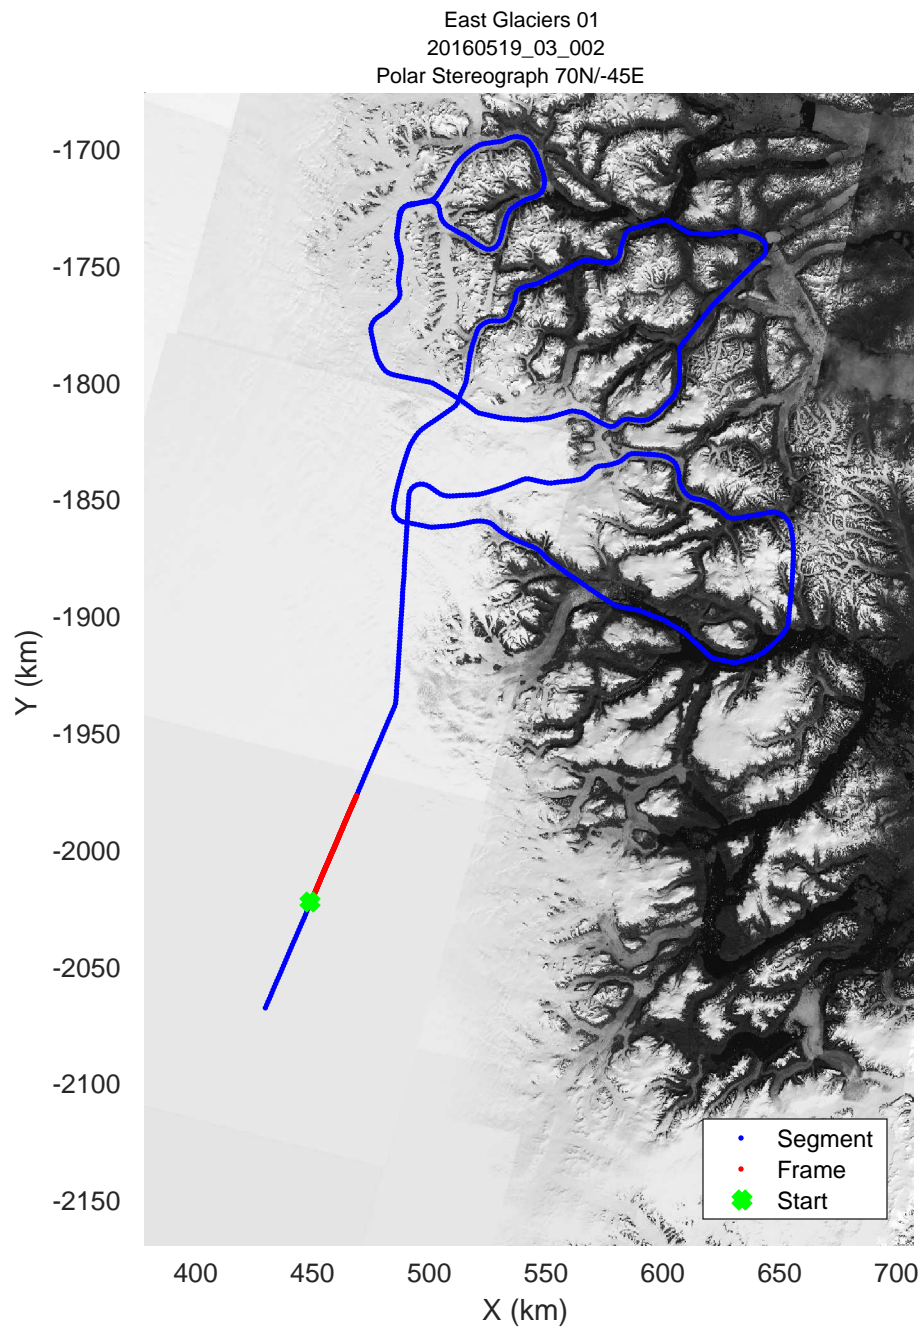

mcords5 2016\_Greenland\_P3: "East Glaciers 01" 20160519\_03\_001: 12:24:45.4 to 12:30:45.6 GPS

mcords5 2016\_Greenland\_P3: "East Glaciers 01" 20160519\_03\_001: 12:24:45.4 to 12:30:45.6 GPS

mcords5 2016\_Greenland\_P3: "East Glaciers 01" 20160519\_03\_002: 12:30:45.8 to 12:36:52.8 GPS