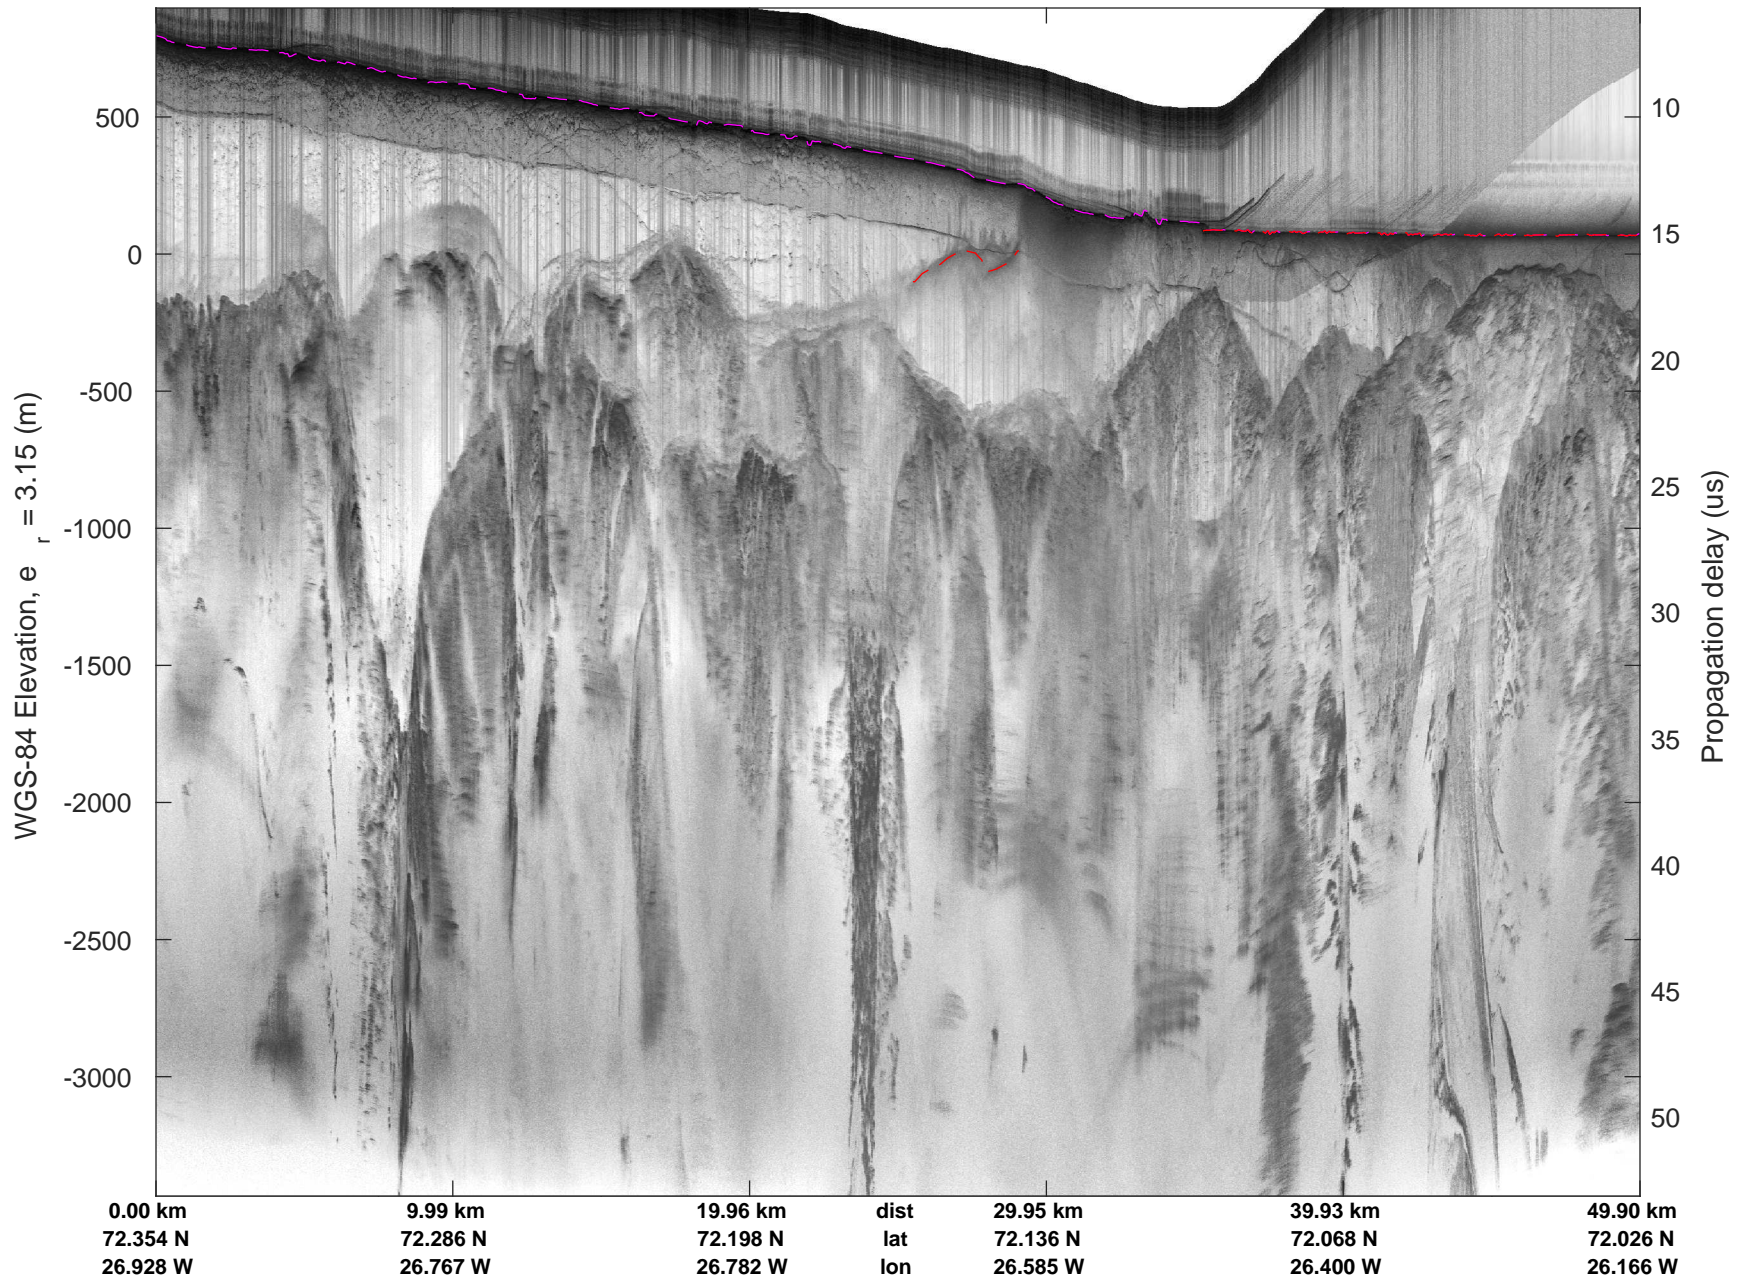

mcords5 2016_Greenland_P3: "East Glaciers 01" 20160519_03_008: 13:08:44.4 to 13:15:34.2 GPS