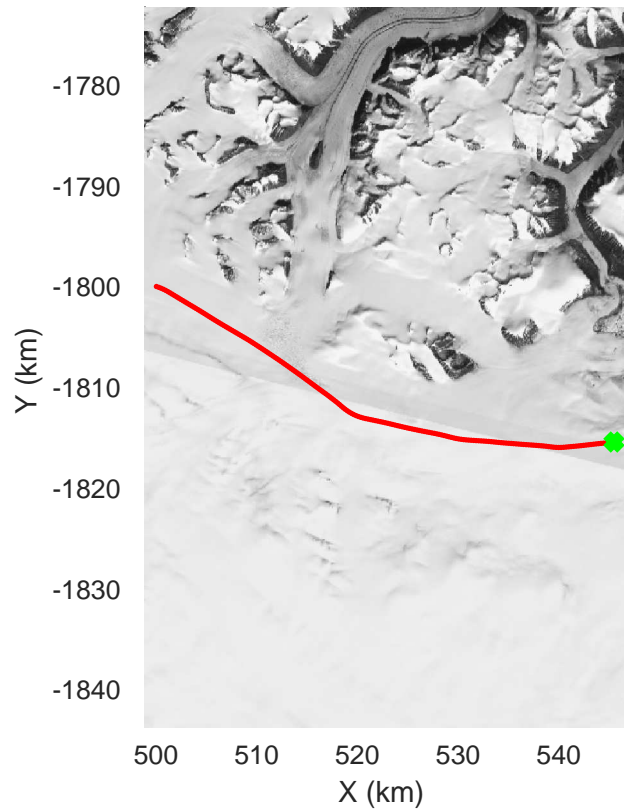

mcords5 2016\_Greenland\_P3: "East Glaciers 01" 20160519\_03\_020: 14:27:23.2 to 14:33:54.8 GPS

mcords5 2016\_Greenland\_P3: "East Glaciers 01" 20160519\_03\_021: 14:33:55.1 to 14:40:26.7 GPS

mcords5 2016\_Greenland\_P3: "East Glaciers 01" 20160519\_03\_021: 14:33:55.1 to 14:40:26.7 GPS