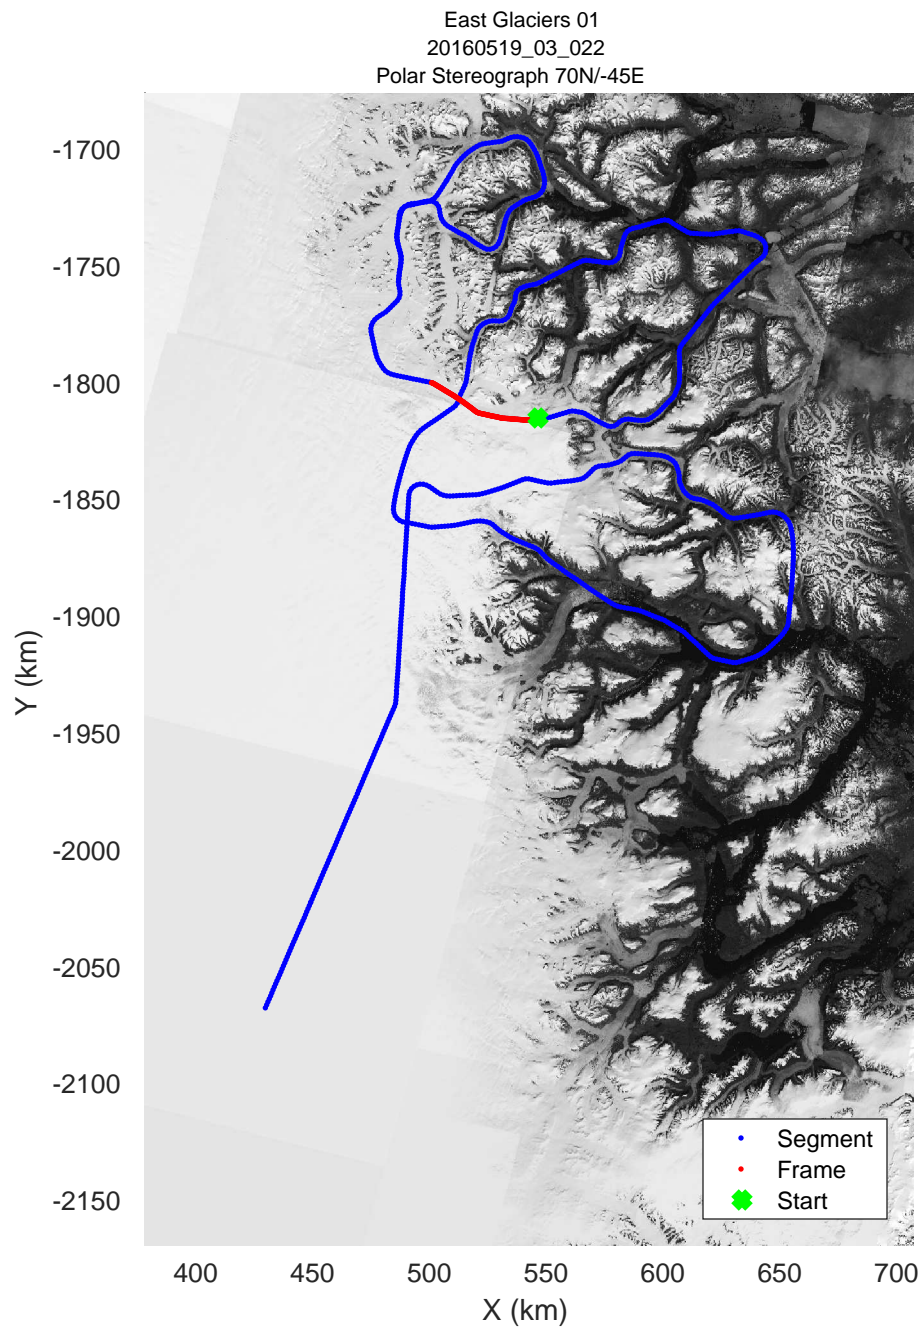

mcords5 2016\_Greenland\_P3: "East Glaciers 01" 20160519\_03\_020: 14:27:23.2 to 14:33:54.8 GPS

mcords5 2016\_Greenland\_P3: "East Glaciers 01" 20160519\_03\_021: 14:33:55.1 to 14:40:26.7 GPS

mcords5 2016\_Greenland\_P3: "East Glaciers 01" 20160519\_03\_021: 14:33:55.1 to 14:40:26.7 GPS