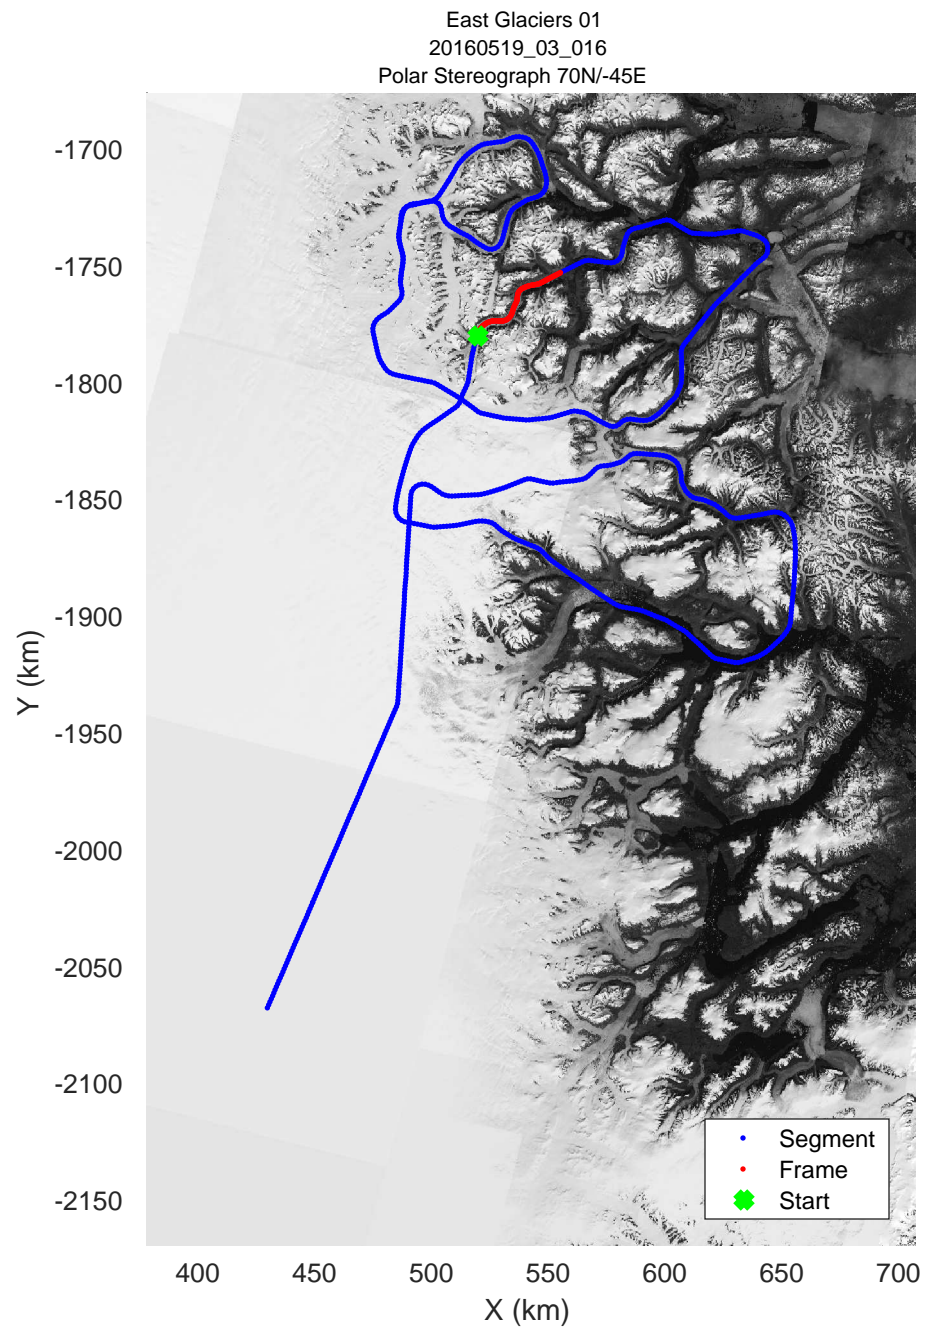

mcords5 2016\_Greenland\_P3: "East Glaciers 01" 20160519\_03\_014: 13:48:04.7 to 13:54:09.1 GPS

mcords5 2016\_Greenland\_P3: "East Glaciers 01" 20160519\_03\_015: 13:54:09.4 to 14:00:25.4 GPS

mcords5 2016\_Greenland\_P3: "East Glaciers 01" 20160519\_03\_015: 13:54:09.4 to 14:00:25.4 GPS