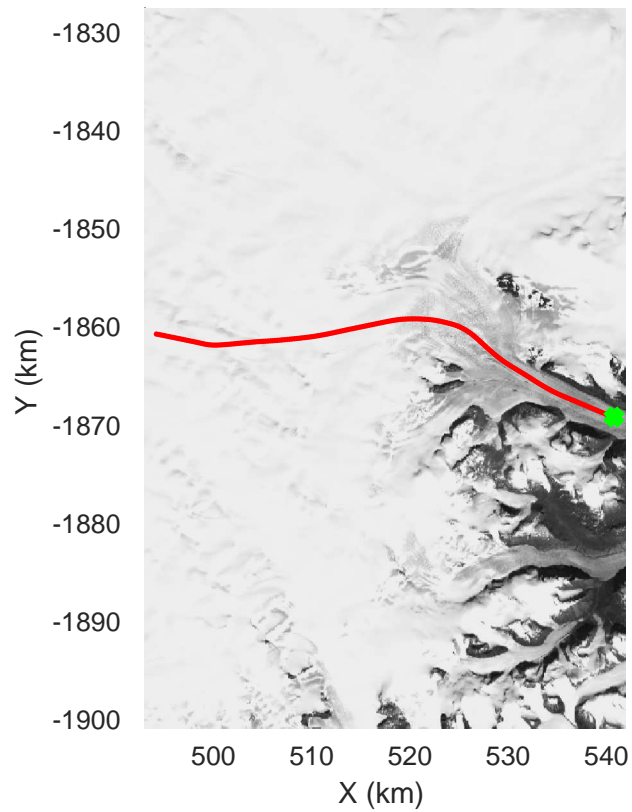

mcords5 2016\_Greenland\_P3: "East Glaciers 01" 20160519\_03\_011: 13:28:09.2 to 13:34:59.6 GPS

mcords5 2016\_Greenland\_P3: "East Glaciers 01" 20160519\_03\_012: 13:34:59.9 to 13:41:40.0 GPS

mcords5 2016\_Greenland\_P3: "East Glaciers 01" 20160519\_03\_012: 13:34:59.9 to 13:41:40.0 GPS