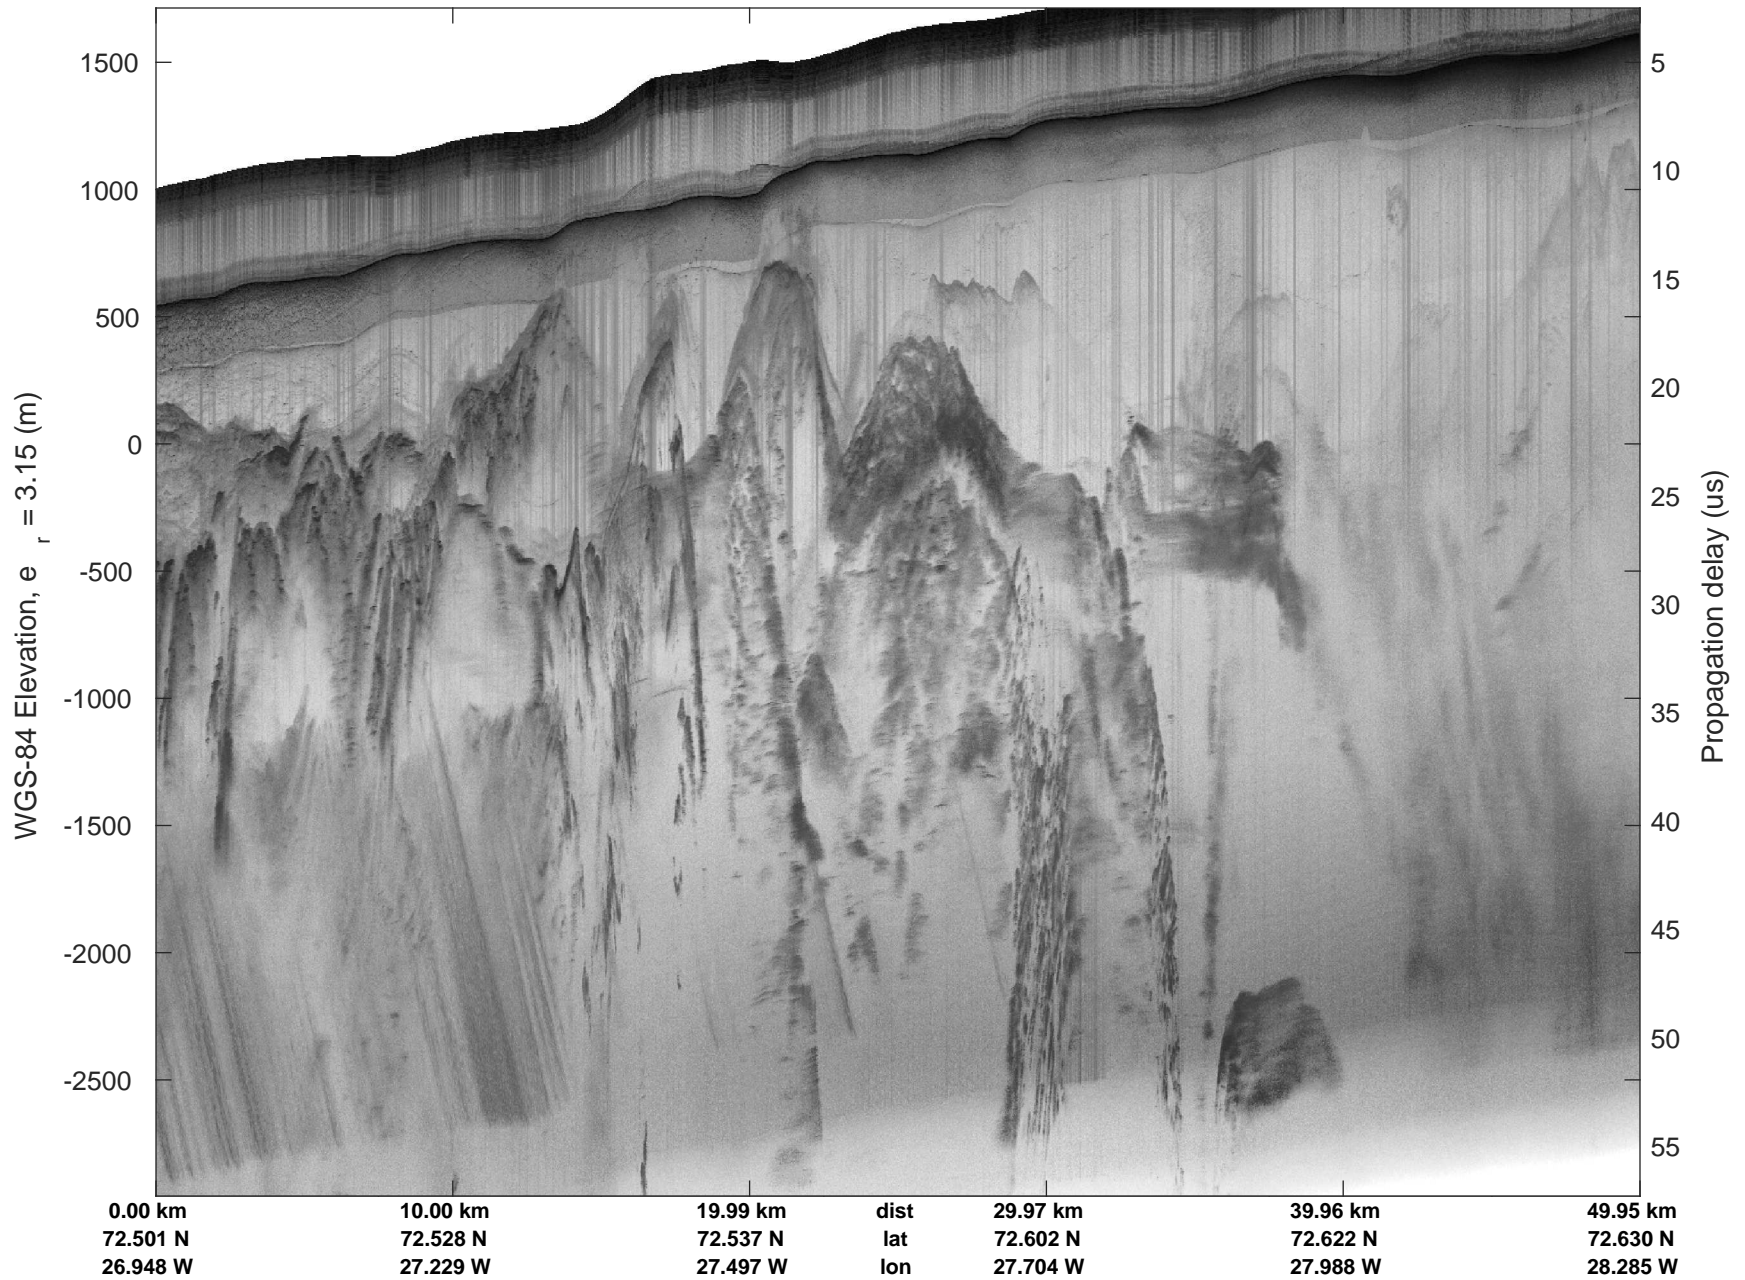

mcords5 2016_Greenland_P3: "East Glaciers 01" 20160519_03_021: 14:33:55.1 to 14:40:26.7 GPS