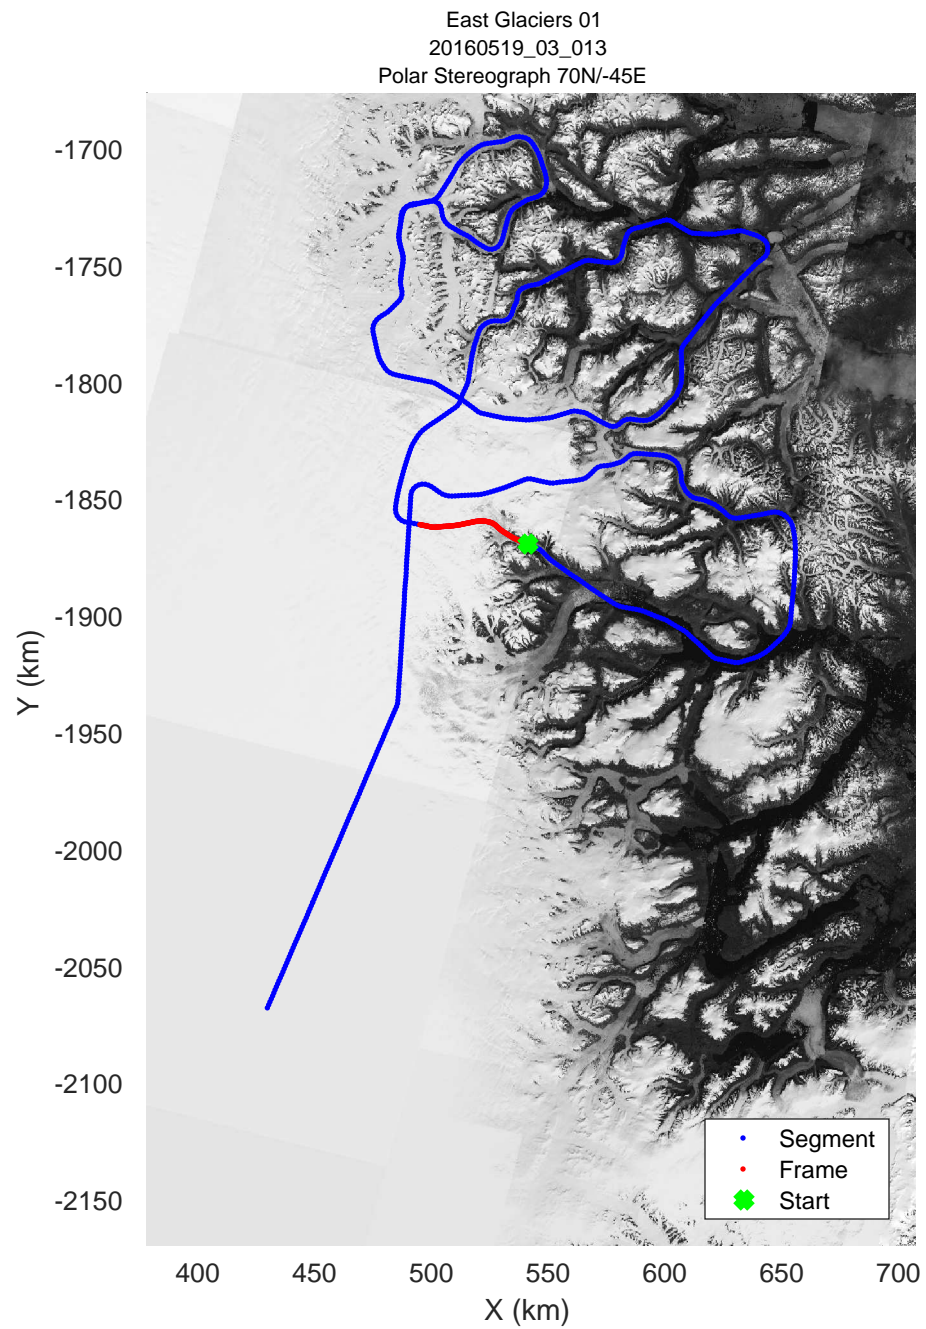

mcords5 2016\_Greenland\_P3: "East Glaciers 01" 20160519\_03\_011: 13:28:09.2 to 13:34:59.6 GPS

mcords5 2016\_Greenland\_P3: "East Glaciers 01" 20160519\_03\_012: 13:34:59.9 to 13:41:40.0 GPS

mcords5 2016\_Greenland\_P3: "East Glaciers 01" 20160519\_03\_012: 13:34:59.9 to 13:41:40.0 GPS