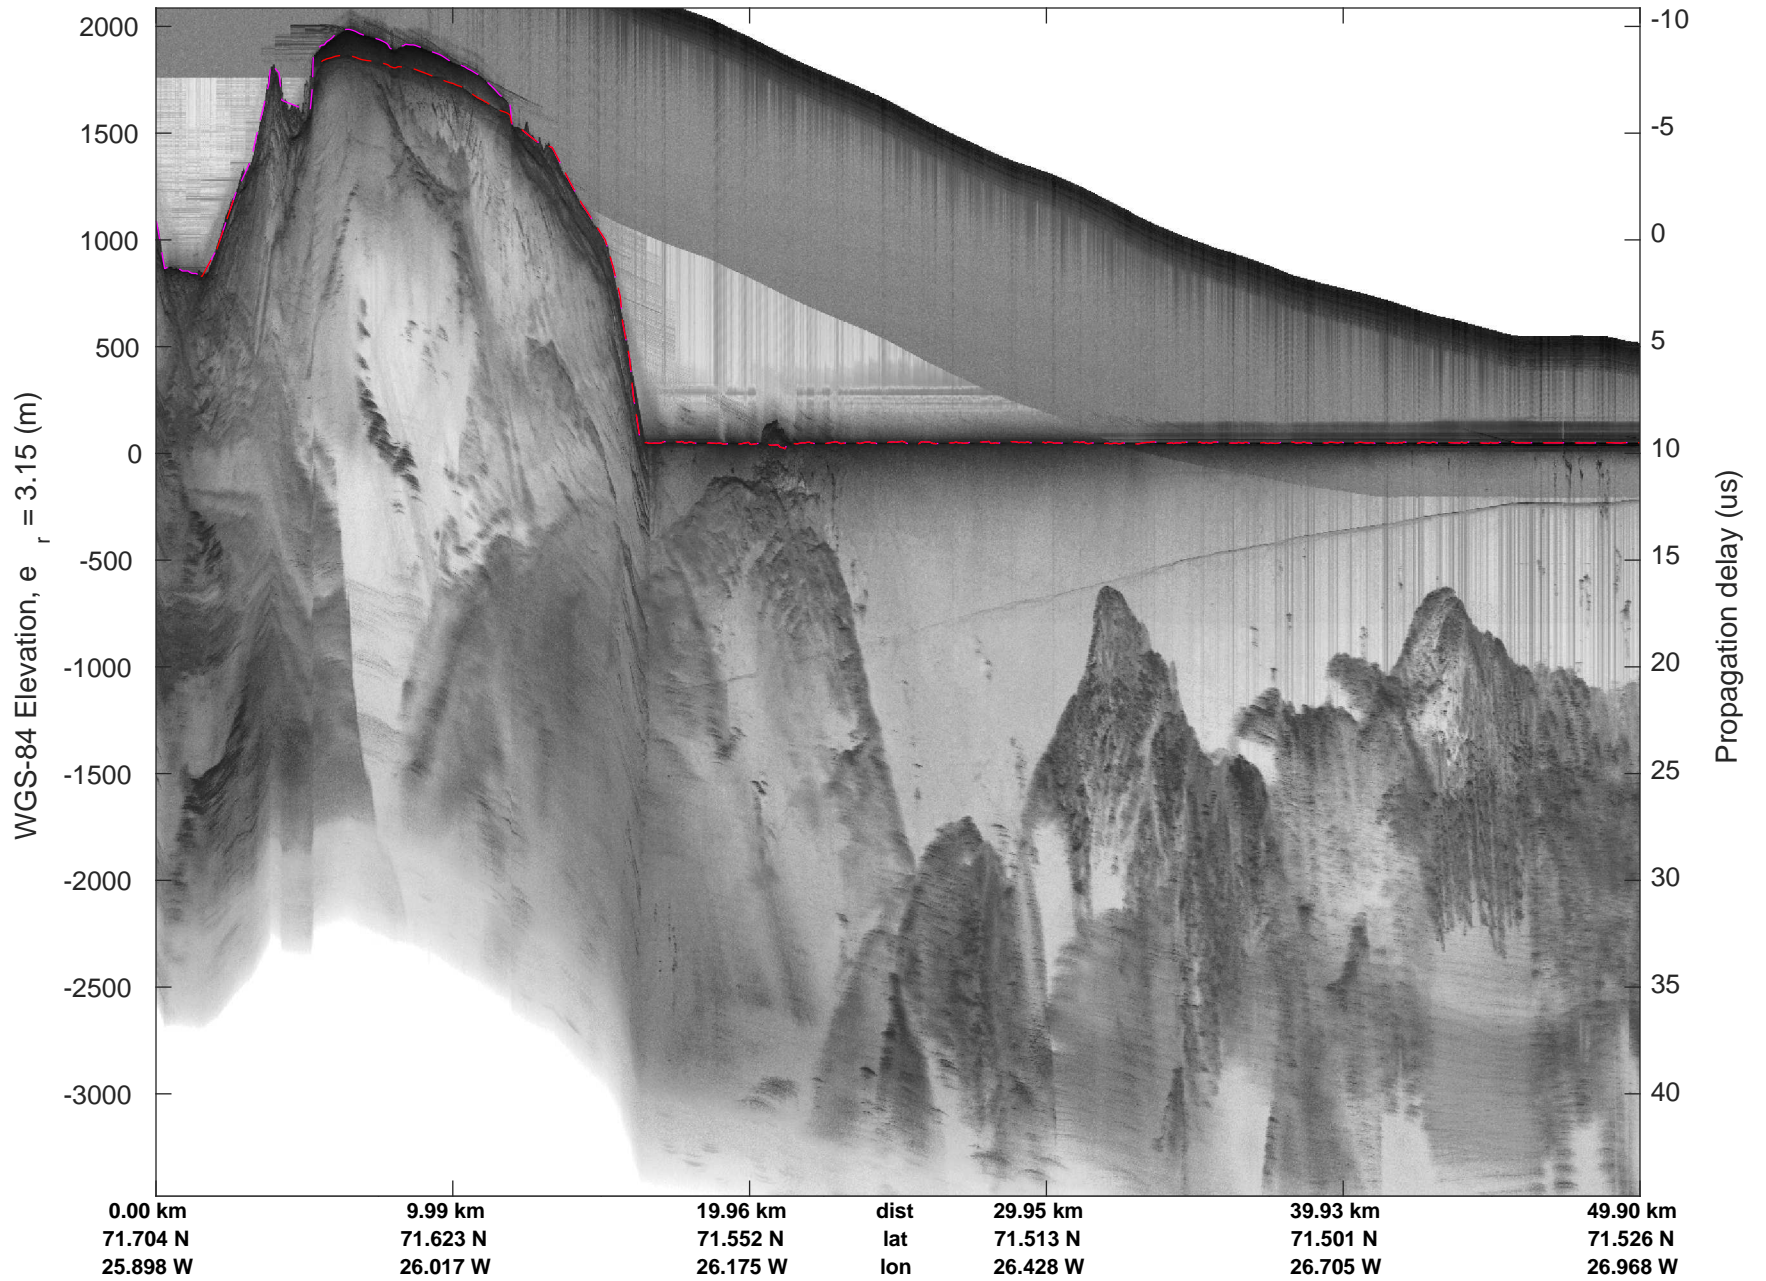

mcords5 2016_Greenland_P3: "East Glaciers 01" 20160519_03_010: 13:21:52.0 to 13:28:08.9 GPS