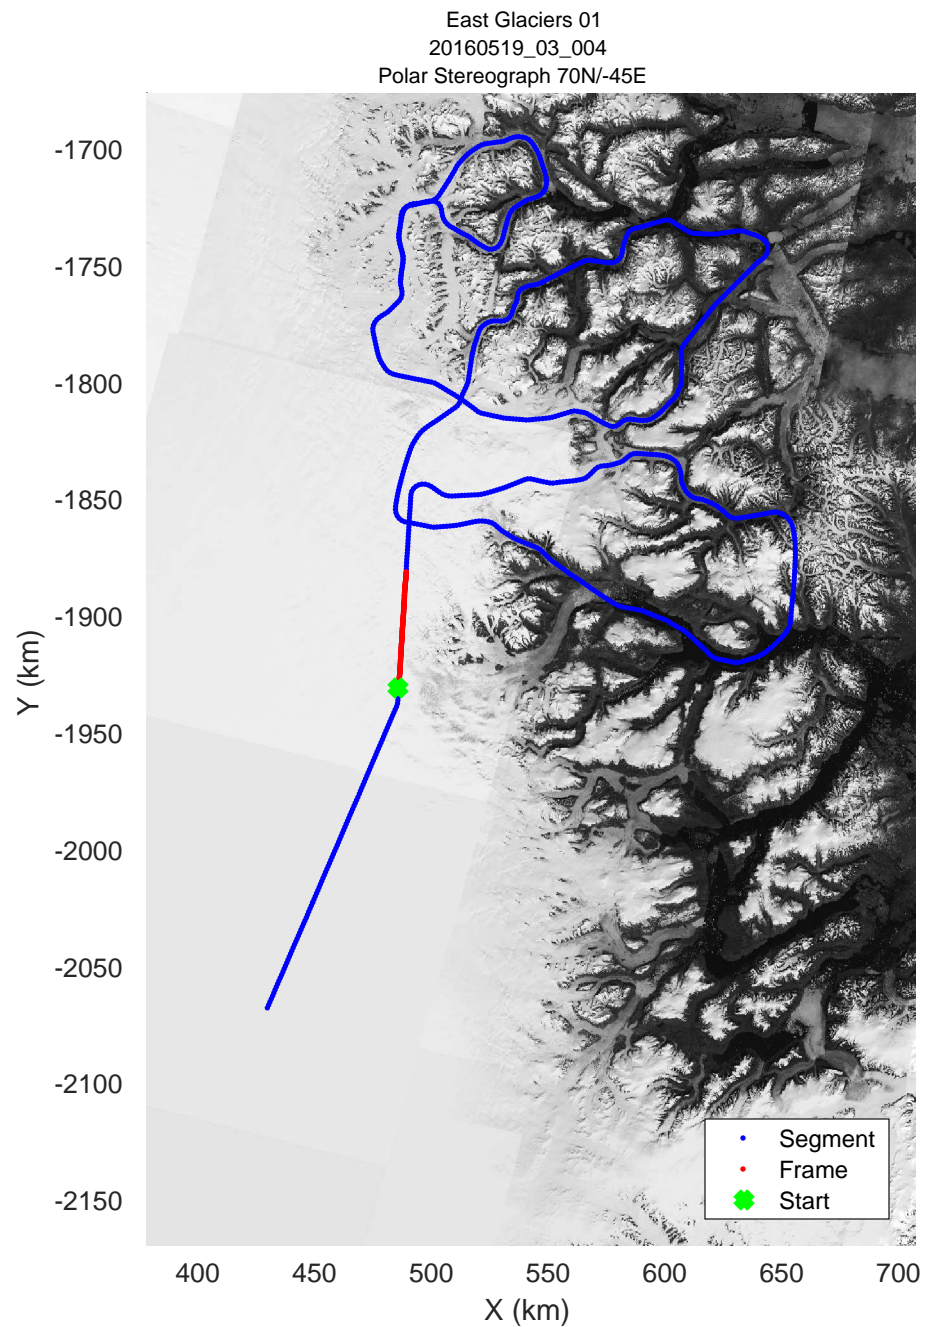

mcords5 2016\_Greenland\_P3: "East Glaciers 01" 20160519\_03\_002: 12:30:45.8 to 12:36:52.8 GPS

mcords5 2016\_Greenland\_P3: "East Glaciers 01" 20160519\_03\_003: 12:36:53.0 to 12:43:01.5 GPS

mcords5 2016\_Greenland\_P3: "East Glaciers 01" 20160519\_03\_003: 12:36:53.0 to 12:43:01.5 GPS