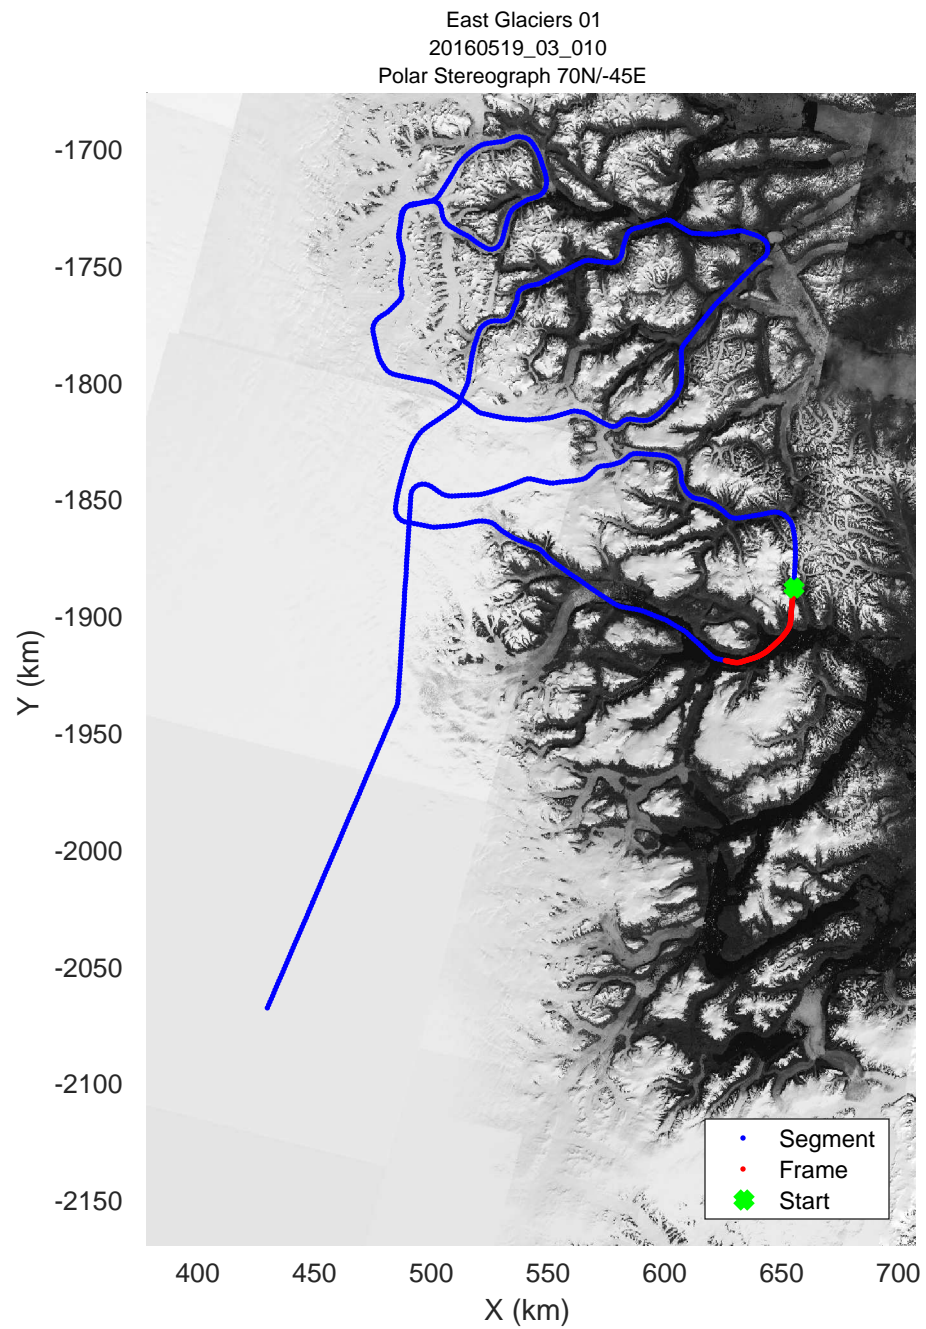

mcords5 2016\_Greenland\_P3: "East Glaciers 01" 20160519\_03\_008: 13:08:44.4 to 13:15:34.2 GPS

mcords5 2016\_Greenland\_P3: "East Glaciers 01" 20160519\_03\_009: 13:15:34.5 to 13:21:51.8 GPS

mcords5 2016\_Greenland\_P3: "East Glaciers 01" 20160519\_03\_009: 13:15:34.5 to 13:21:51.8 GPS