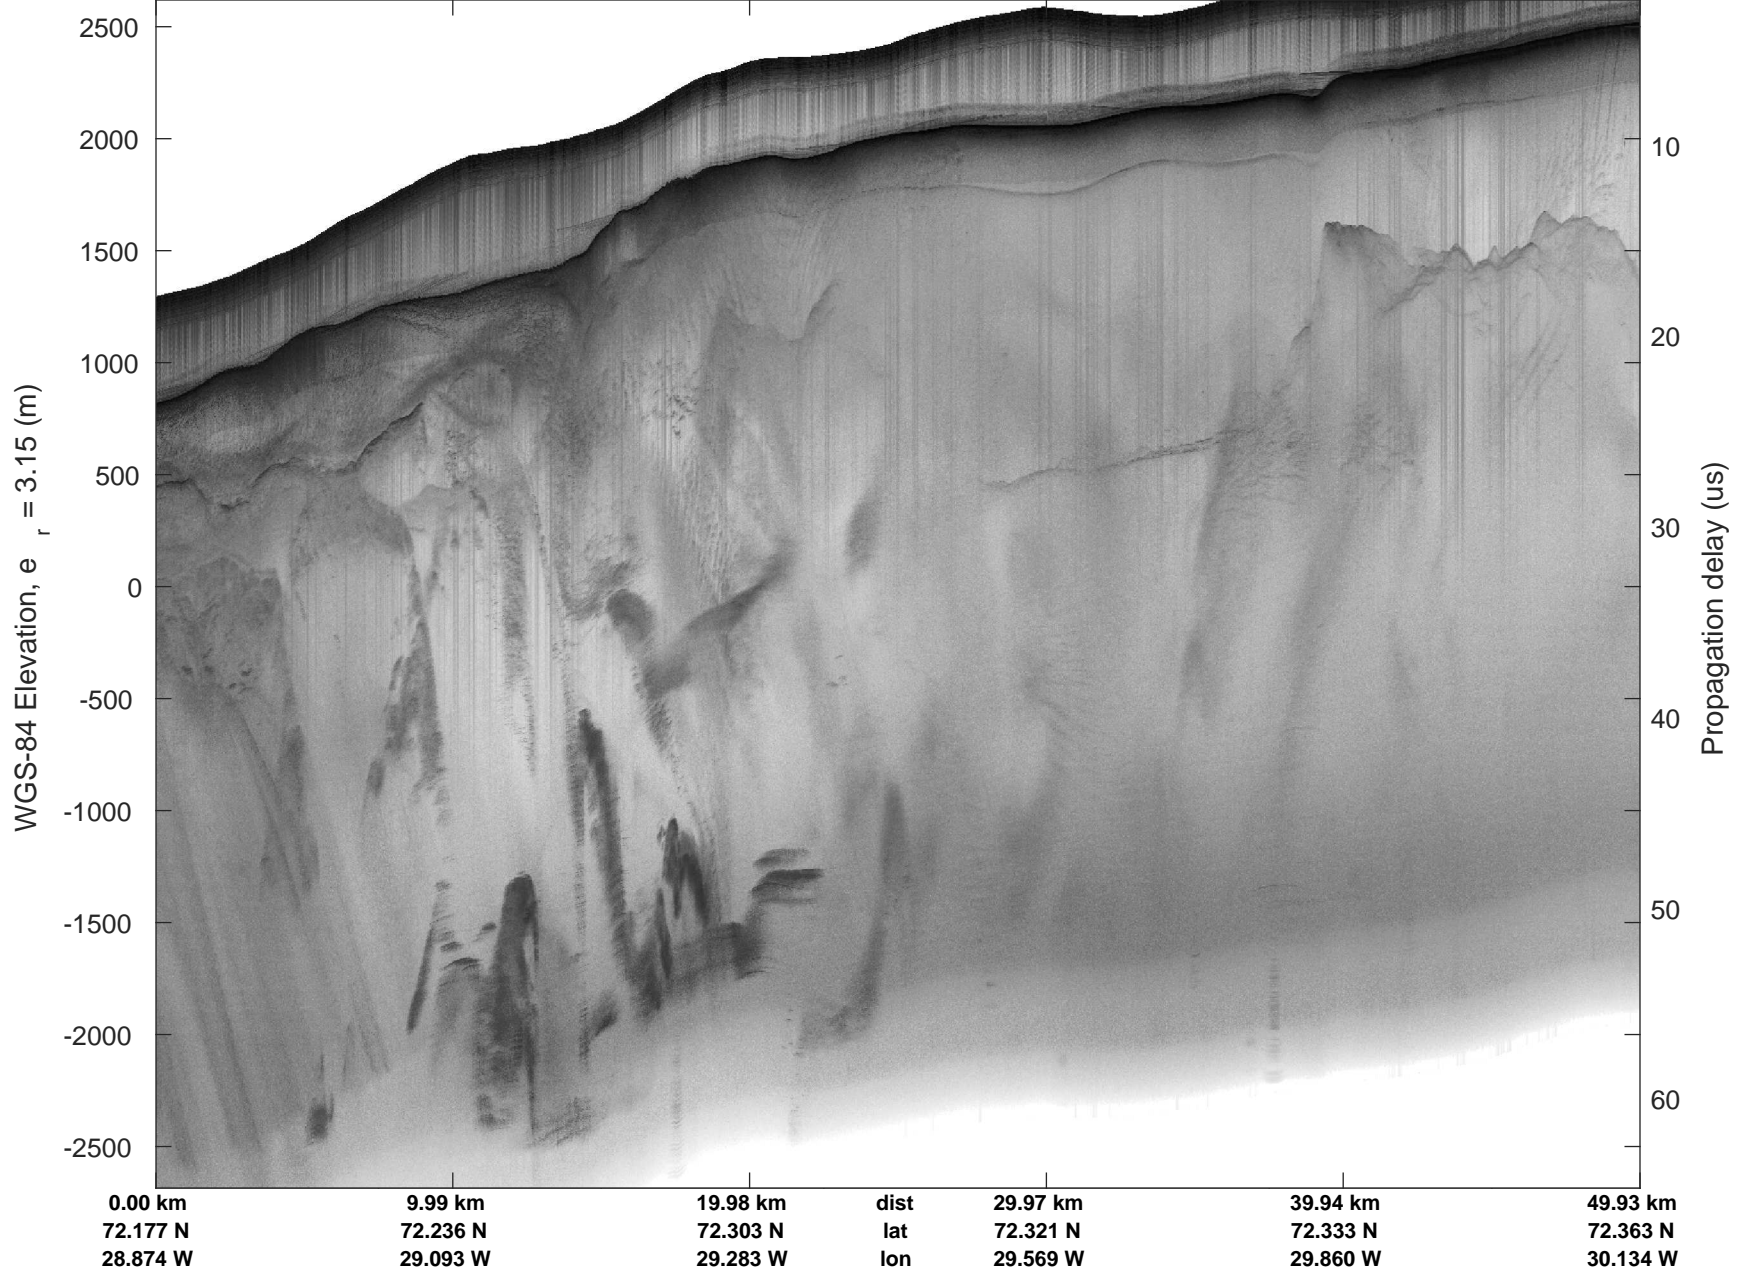

mcords5 2016_Greenland_P3: "East Glaciers 01" 20160519_03_013: 13:41:40.3 to 13:48:04.4 GPS