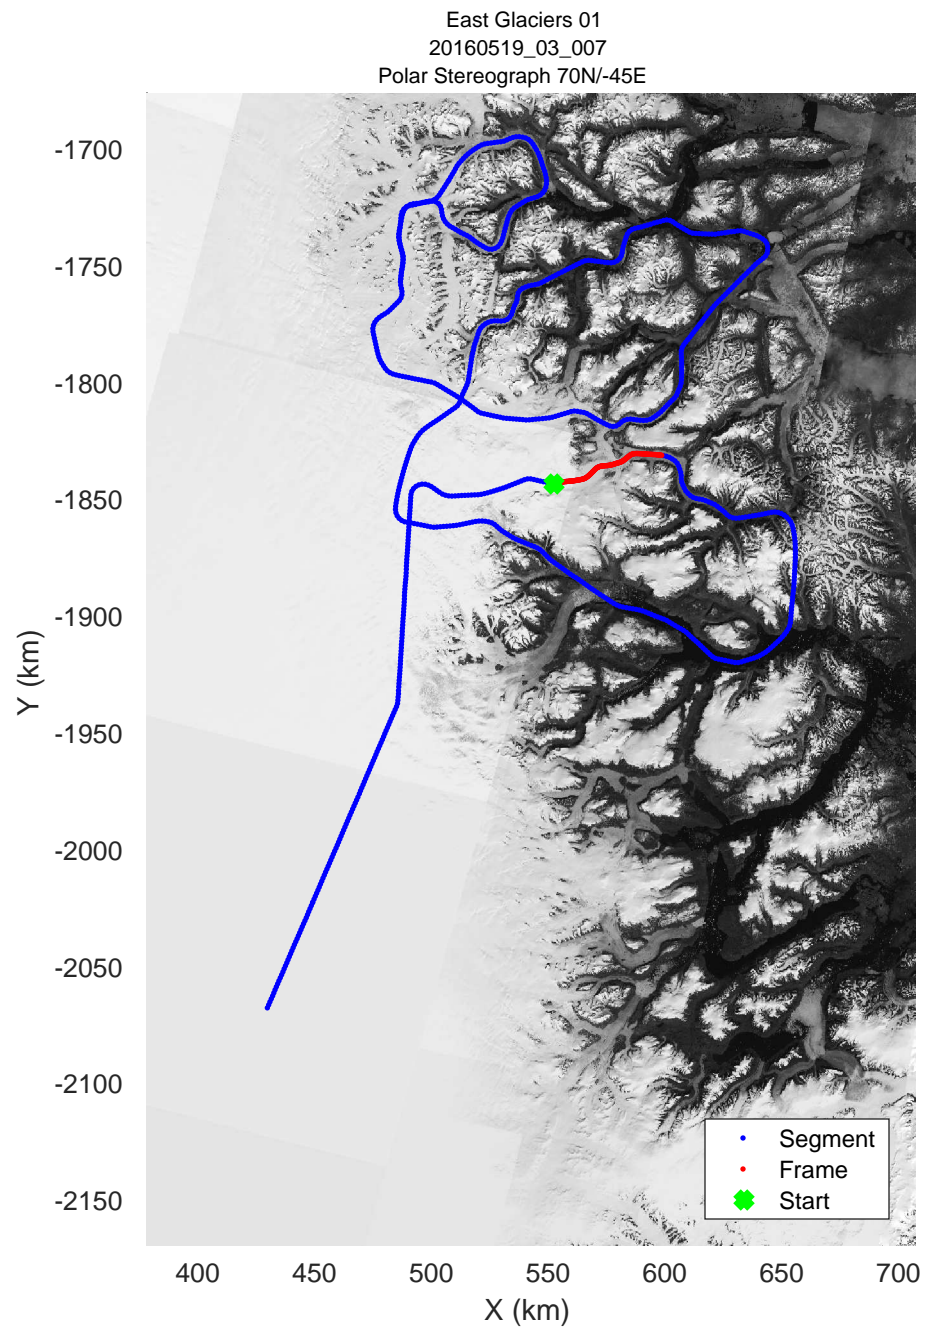

mcords5 2016\_Greenland\_P3: "East Glaciers 01" 20160519\_03\_005: 12:49:14.9 to 12:55:23.1 GPS

mcords5 2016\_Greenland\_P3: "East Glaciers 01" 20160519\_03\_006: 12:55:23.4 to 13:01:53.5 GPS

mcords5 2016\_Greenland\_P3: "East Glaciers 01" 20160519\_03\_006: 12:55:23.4 to 13:01:53.5 GPS