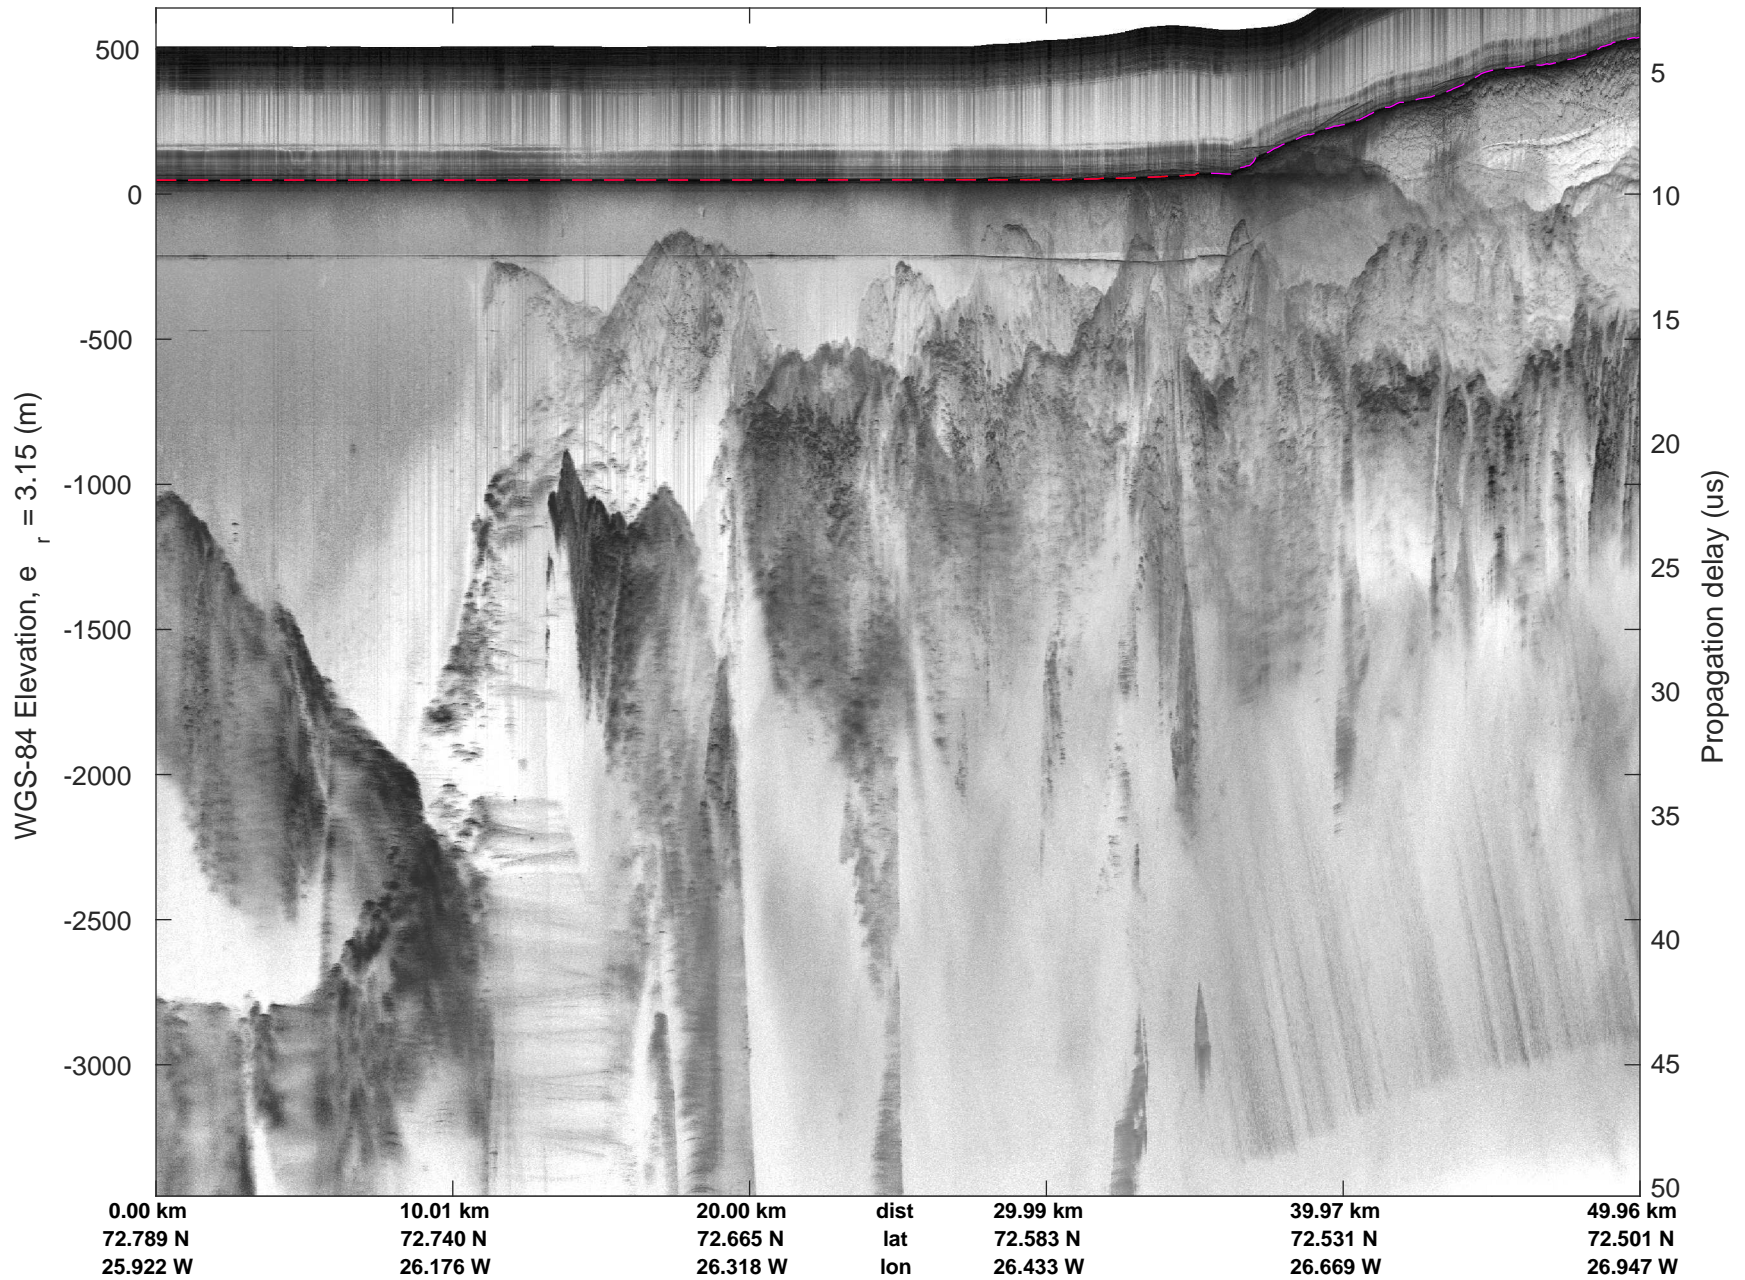

mcords5 2016\_Greenland\_P3: "East Glaciers 01" 20160519\_03\_019: 14:20:36.4 to 14:27:22.9 GPS

mcords5 2016\_Greenland\_P3: "East Glaciers 01" 20160519\_03\_019: 14:20:36.4 to 14:27:22.9 GPS

mcords5 2016\_Greenland\_P3: "East Glaciers 01" 20160519\_03\_020: 14:27:23.2 to 14:33:54.8 GPS

mcords5 2016\_Greenland\_P3: "East Glaciers 01" 20160519\_03\_020: 14:27:23.2 to 14:33:54.8 GPS

mcords5 2016\_Greenland\_P3: "East Glaciers 01" 20160519\_03\_021: 14:33:55.1 to 14:40:26.7 GPS

mcords5 2016\_Greenland\_P3: "East Glaciers 01" 20160519\_03\_021: 14:33:55.1 to 14:40:26.7 GPS