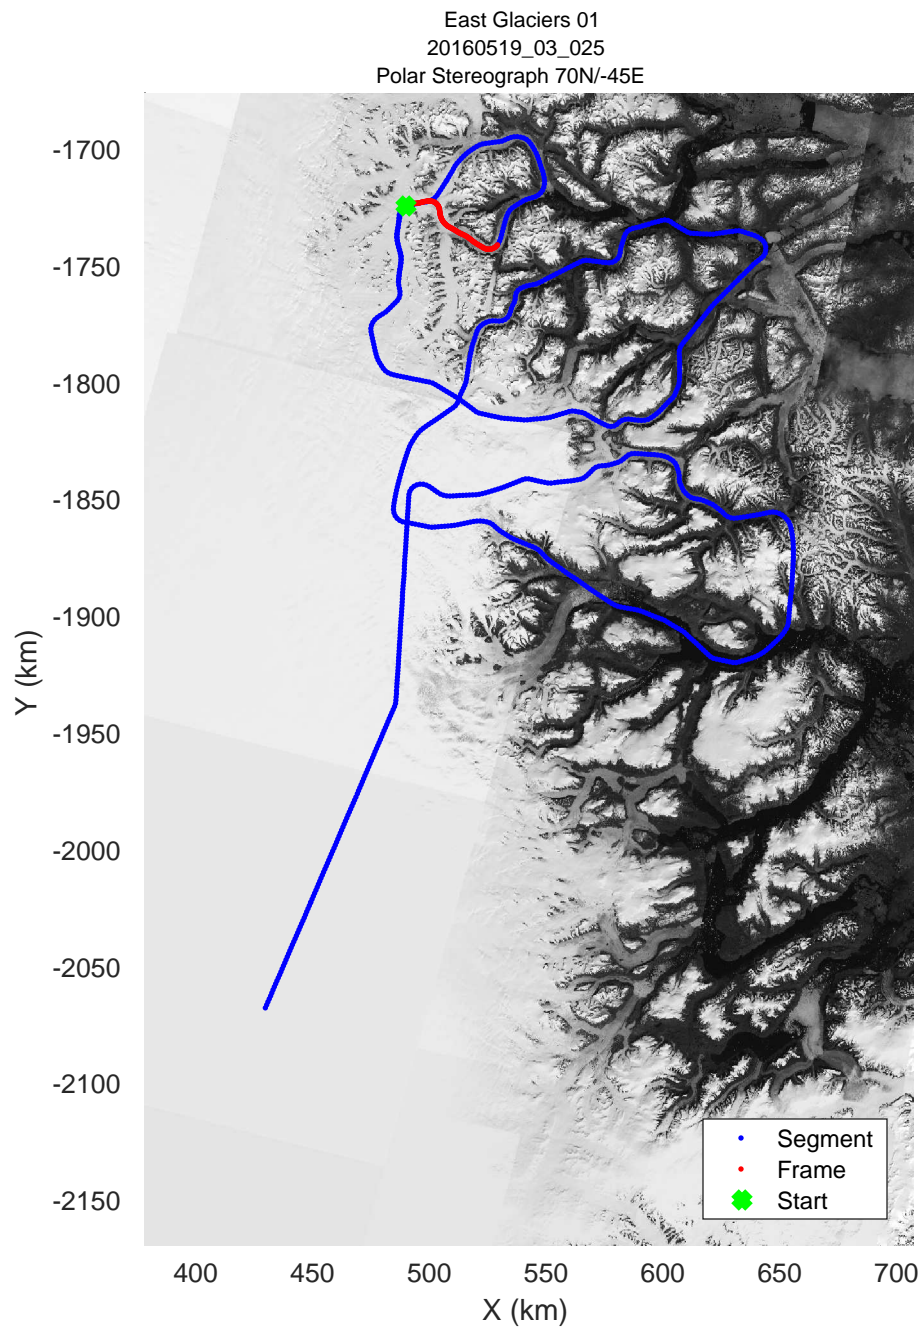

mcords5 2016\_Greenland\_P3: "East Glaciers 01" 20160519\_03\_023: 14:46:49.9 to 14:53:10.1 GPS

mcords5 2016\_Greenland\_P3: "East Glaciers 01" 20160519\_03\_024: 14:53:10.3 to 14:59:38.1 GPS

mcords5 2016\_Greenland\_P3: "East Glaciers 01" 20160519\_03\_024: 14:53:10.3 to 14:59:38.1 GPS