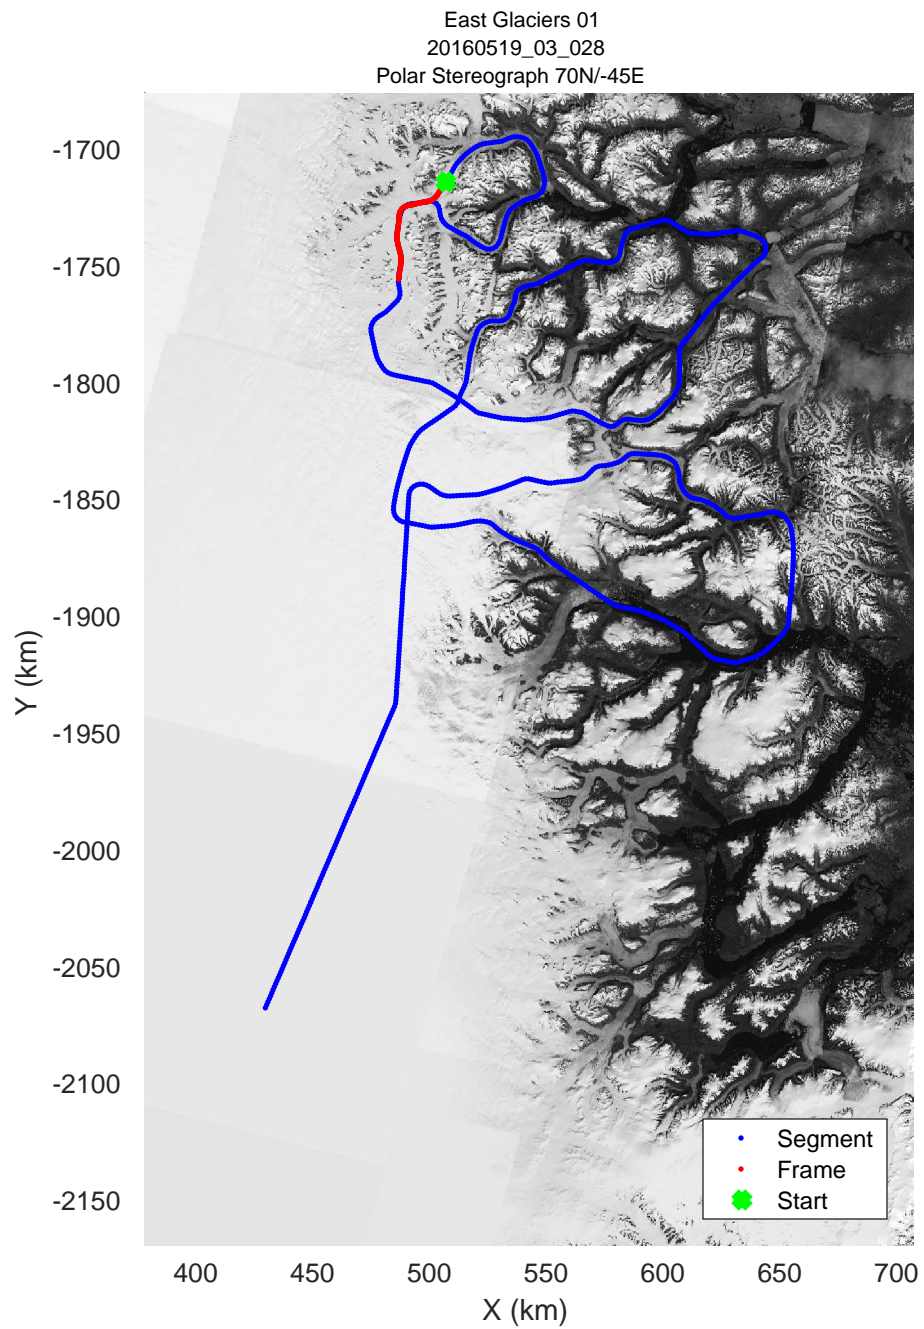

mcords5 2016\_Greenland\_P3: "East Glaciers 01" 20160519\_03\_026: 15:06:22.4 to 15:13:15.1 GPS

mconds5 2016\_Greenland\_P3: "East Glaciers 01" 20160519\_03\_027: 15:13:15.4 to 15:20:03.1 GPS

mconds5 2016\_Greenland\_P3: "East Glaciers 01" 20160519\_03\_027: 15:13:15.4 to 15:20:03.1 GPS