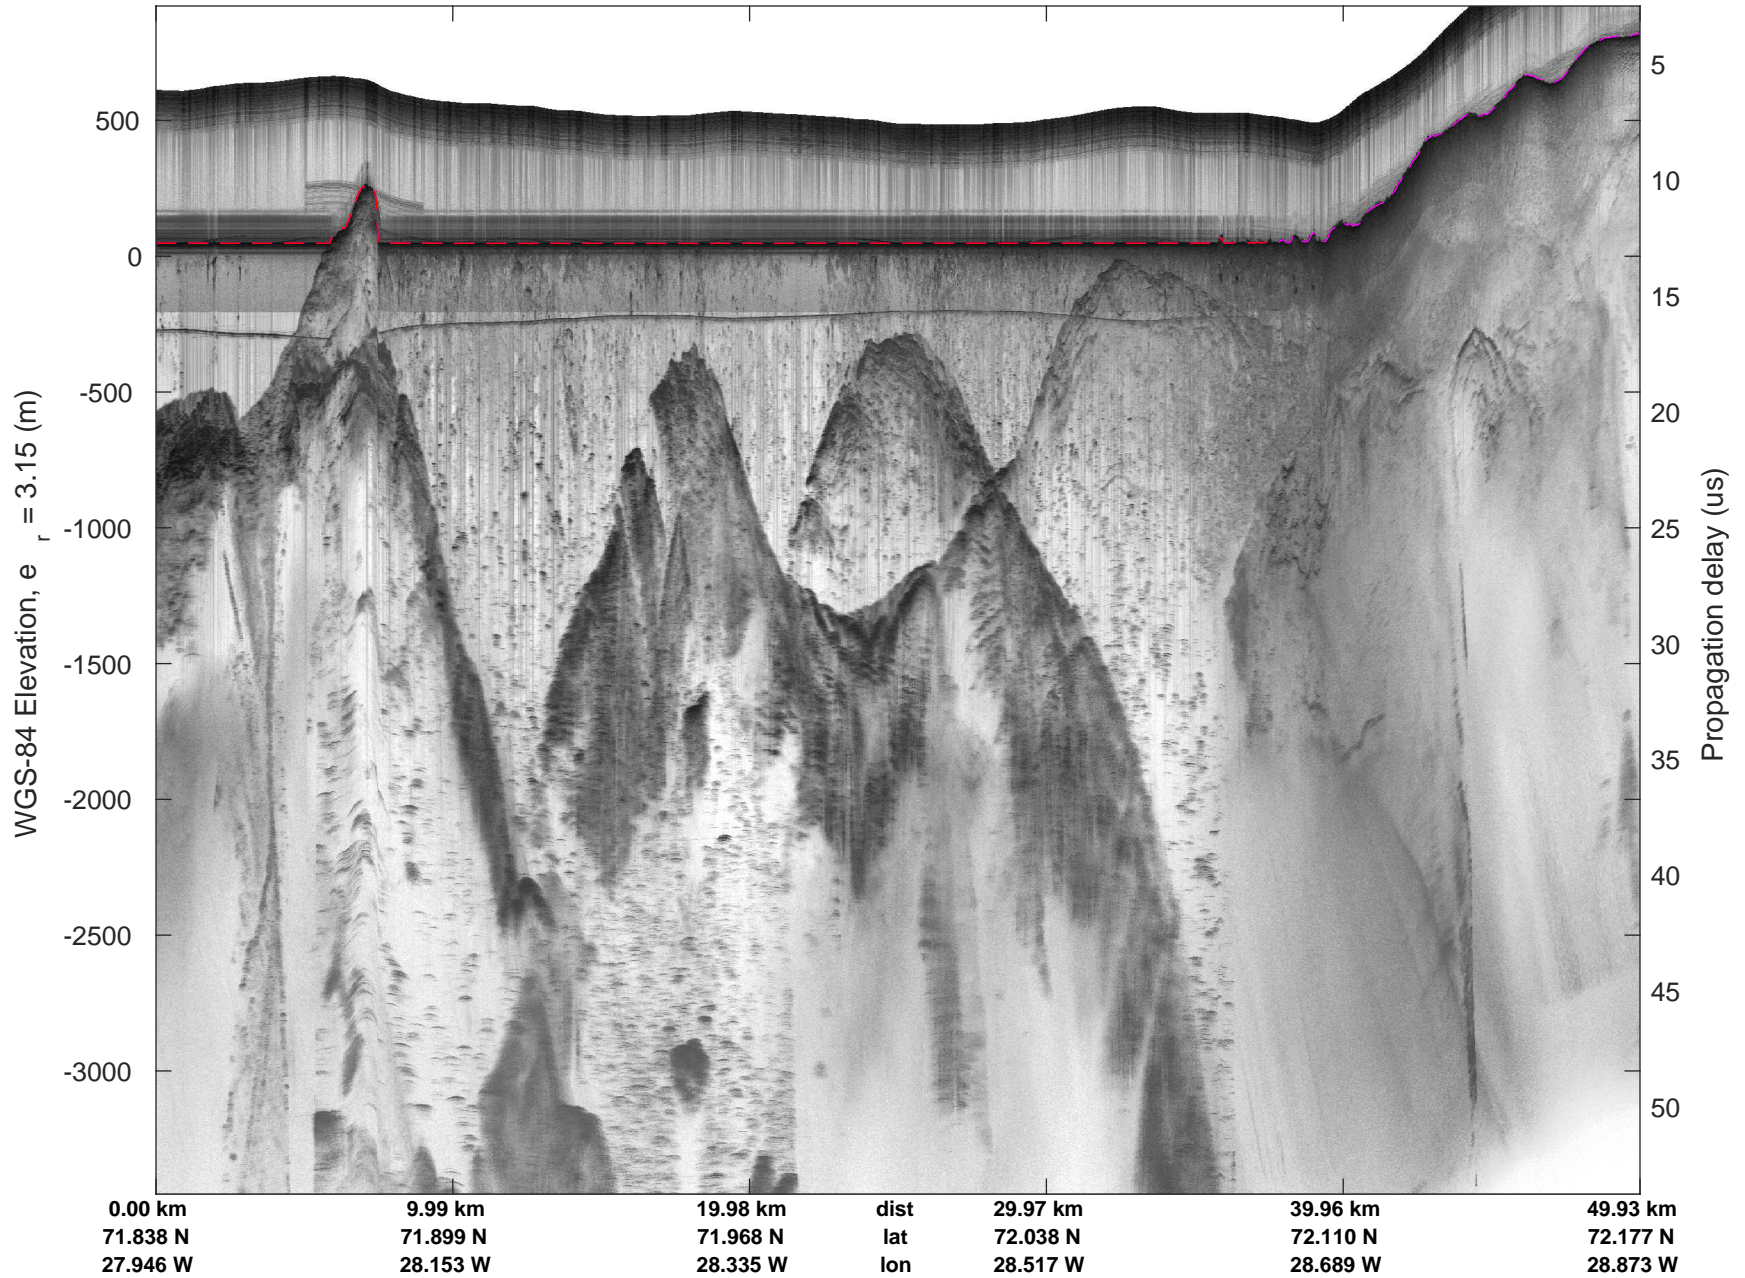

mcords5 2016\_Greenland\_P3: "East Glaciers 01" 20160519\_03\_011: 13:28:09.2 to 13:34:59.6 GPS

mcords5 2016\_Greenland\_P3: "East Glaciers 01" 20160519\_03\_012: 13:34:59.9 to 13:41:40.0 GPS

mcords5 2016\_Greenland\_P3: "East Glaciers 01" 20160519\_03\_012: 13:34:59.9 to 13:41:40.0 GPS