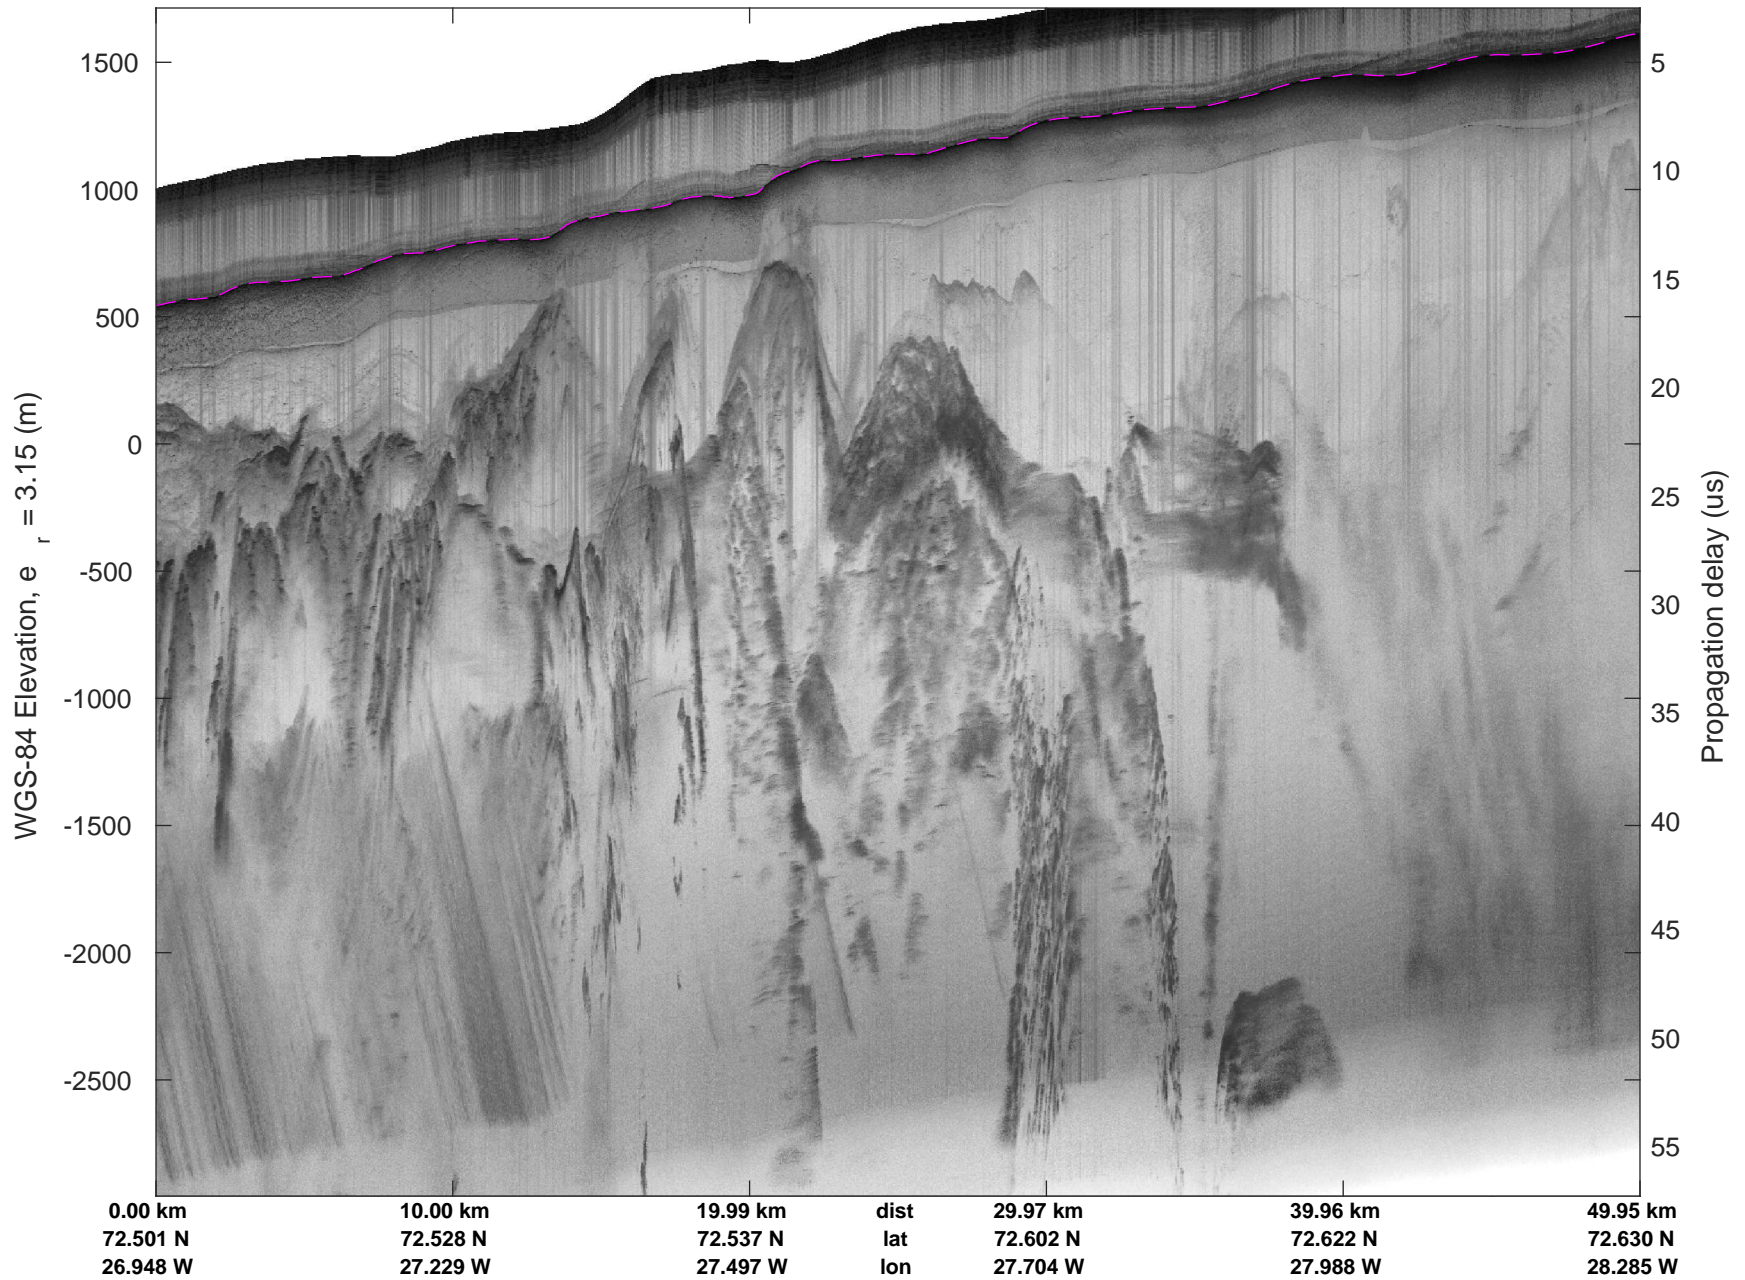

mcords5 2016\_Greenland\_P3: "East Glaciers 01" 20160519\_03\_020: 14:27:23.2 to 14:33:54.8 GPS

mcords5 2016\_Greenland\_P3: "East Glaciers 01" 20160519\_03\_021: 14:33:55.1 to 14:40:26.7 GPS

mcords5 2016\_Greenland\_P3: "East Glaciers 01" 20160519\_03\_021: 14:33:55.1 to 14:40:26.7 GPS