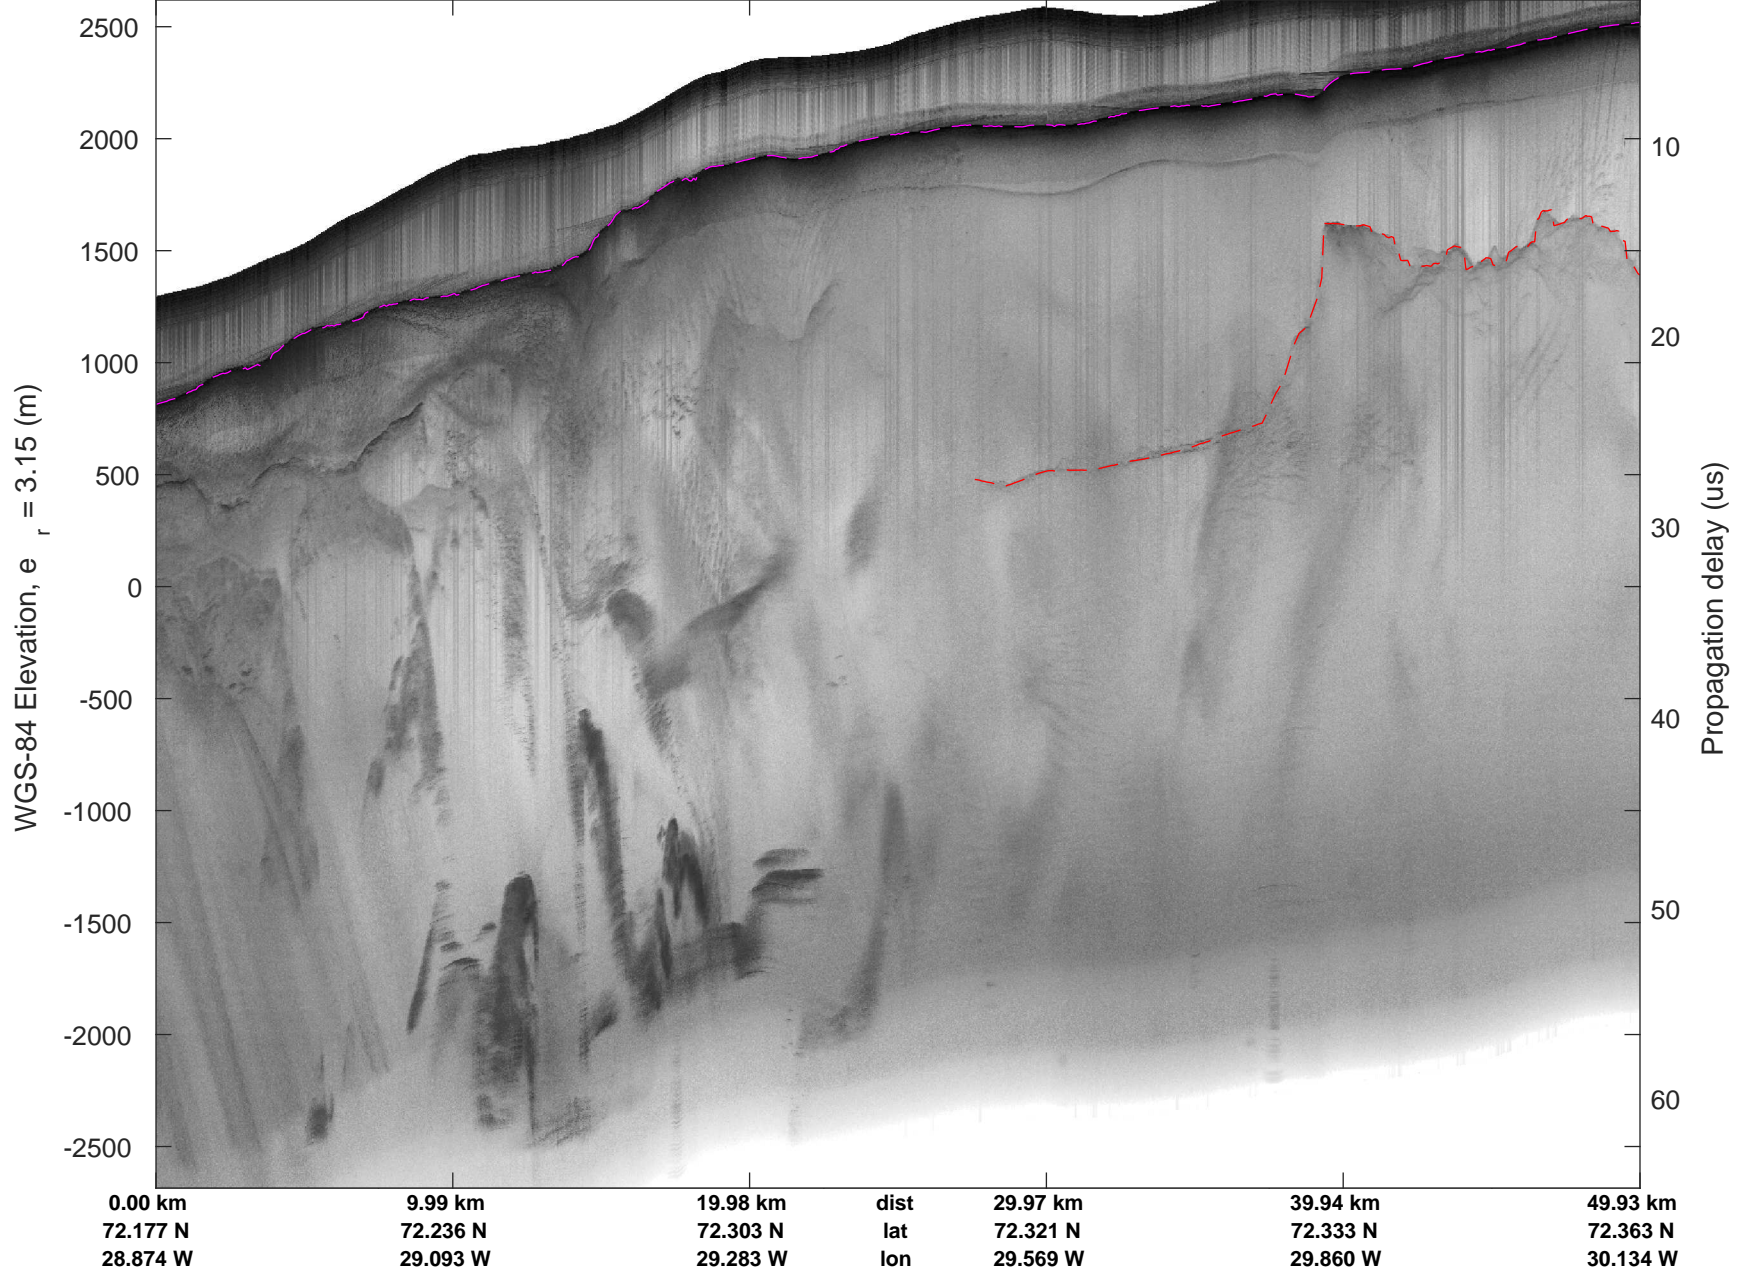

mcords5 2016_Greenland_P3: "East Glaciers 01" 20160519_03_013: 13:41:40.3 to 13:48:04.4 GPS