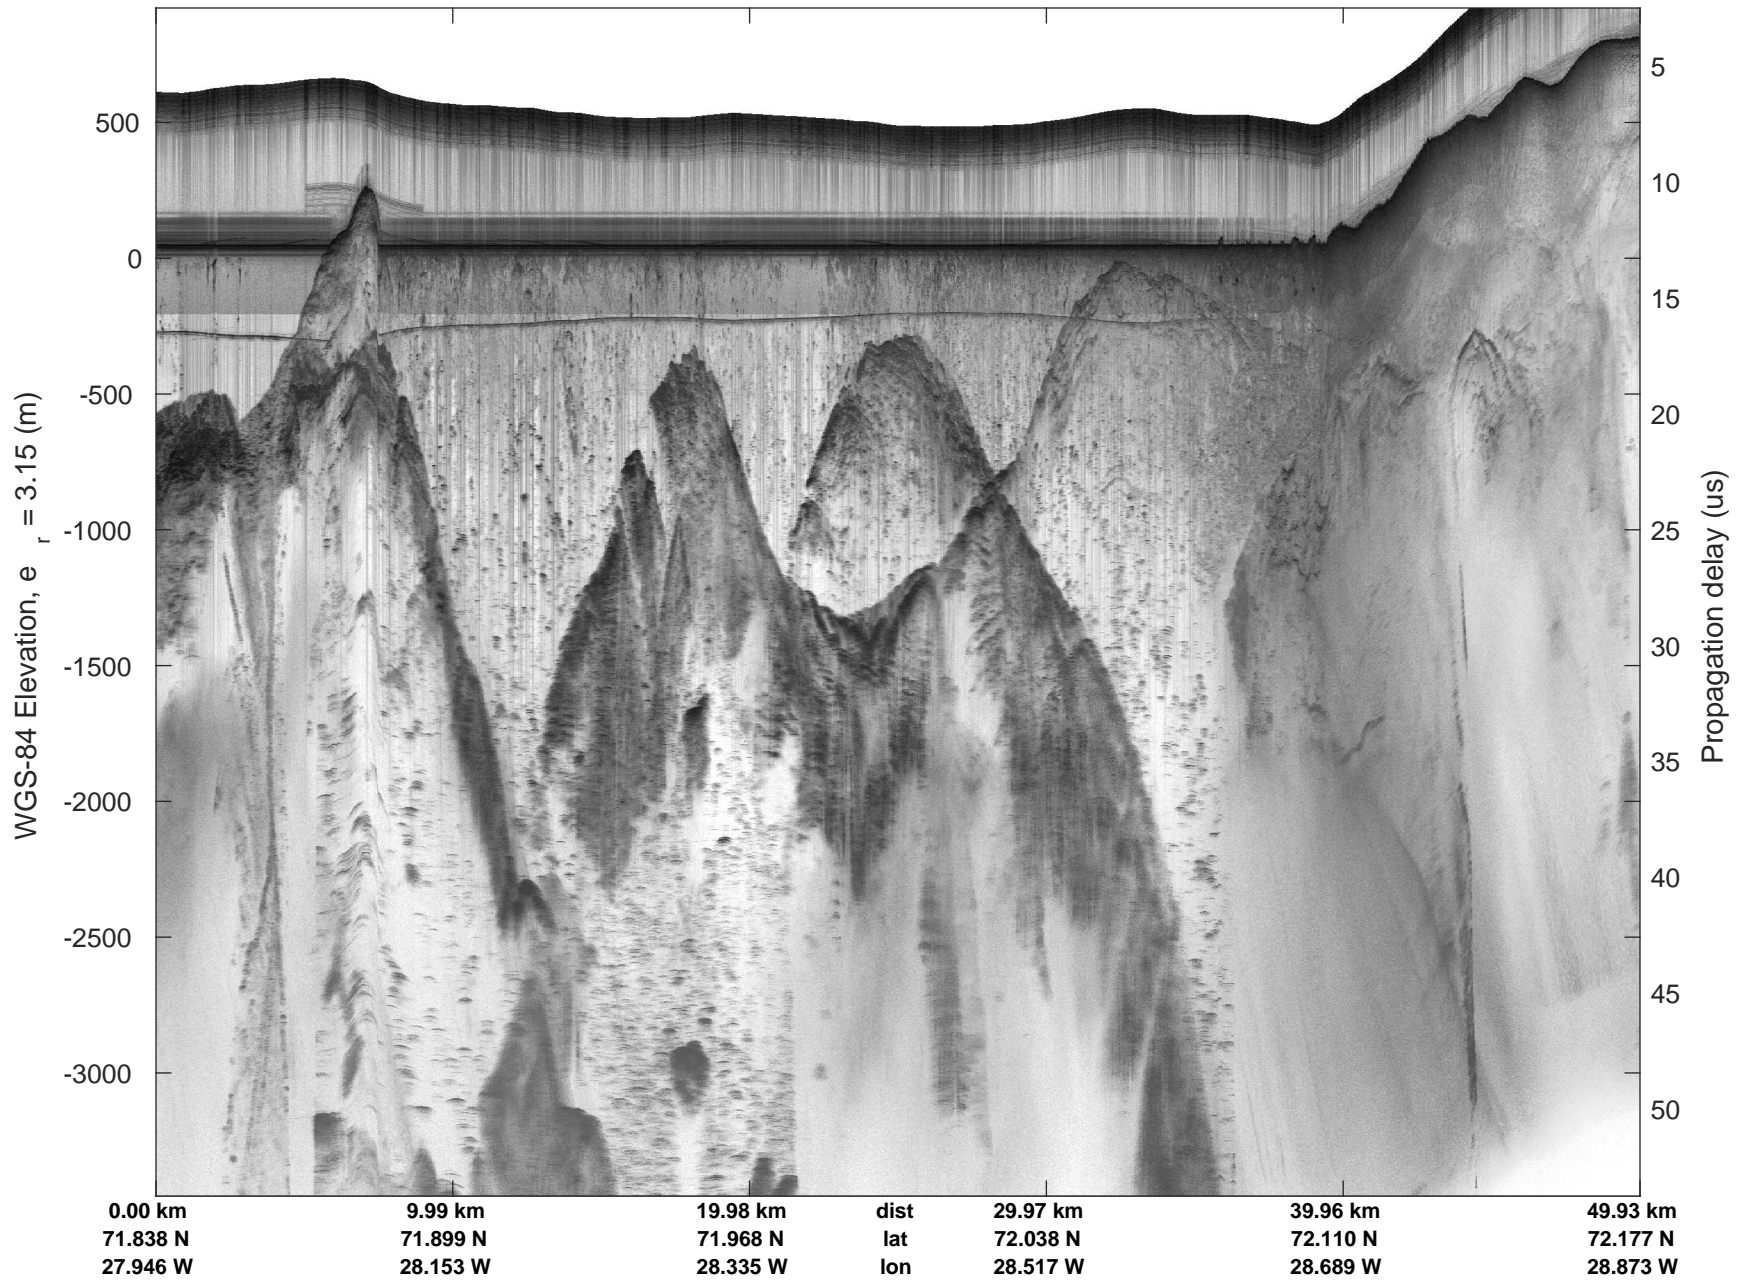

mcords5 2016_Greenland_P3: "East Glaciers 01" 20160519_03_012: 13:34:59.9 to 13:41:40.0 GPS