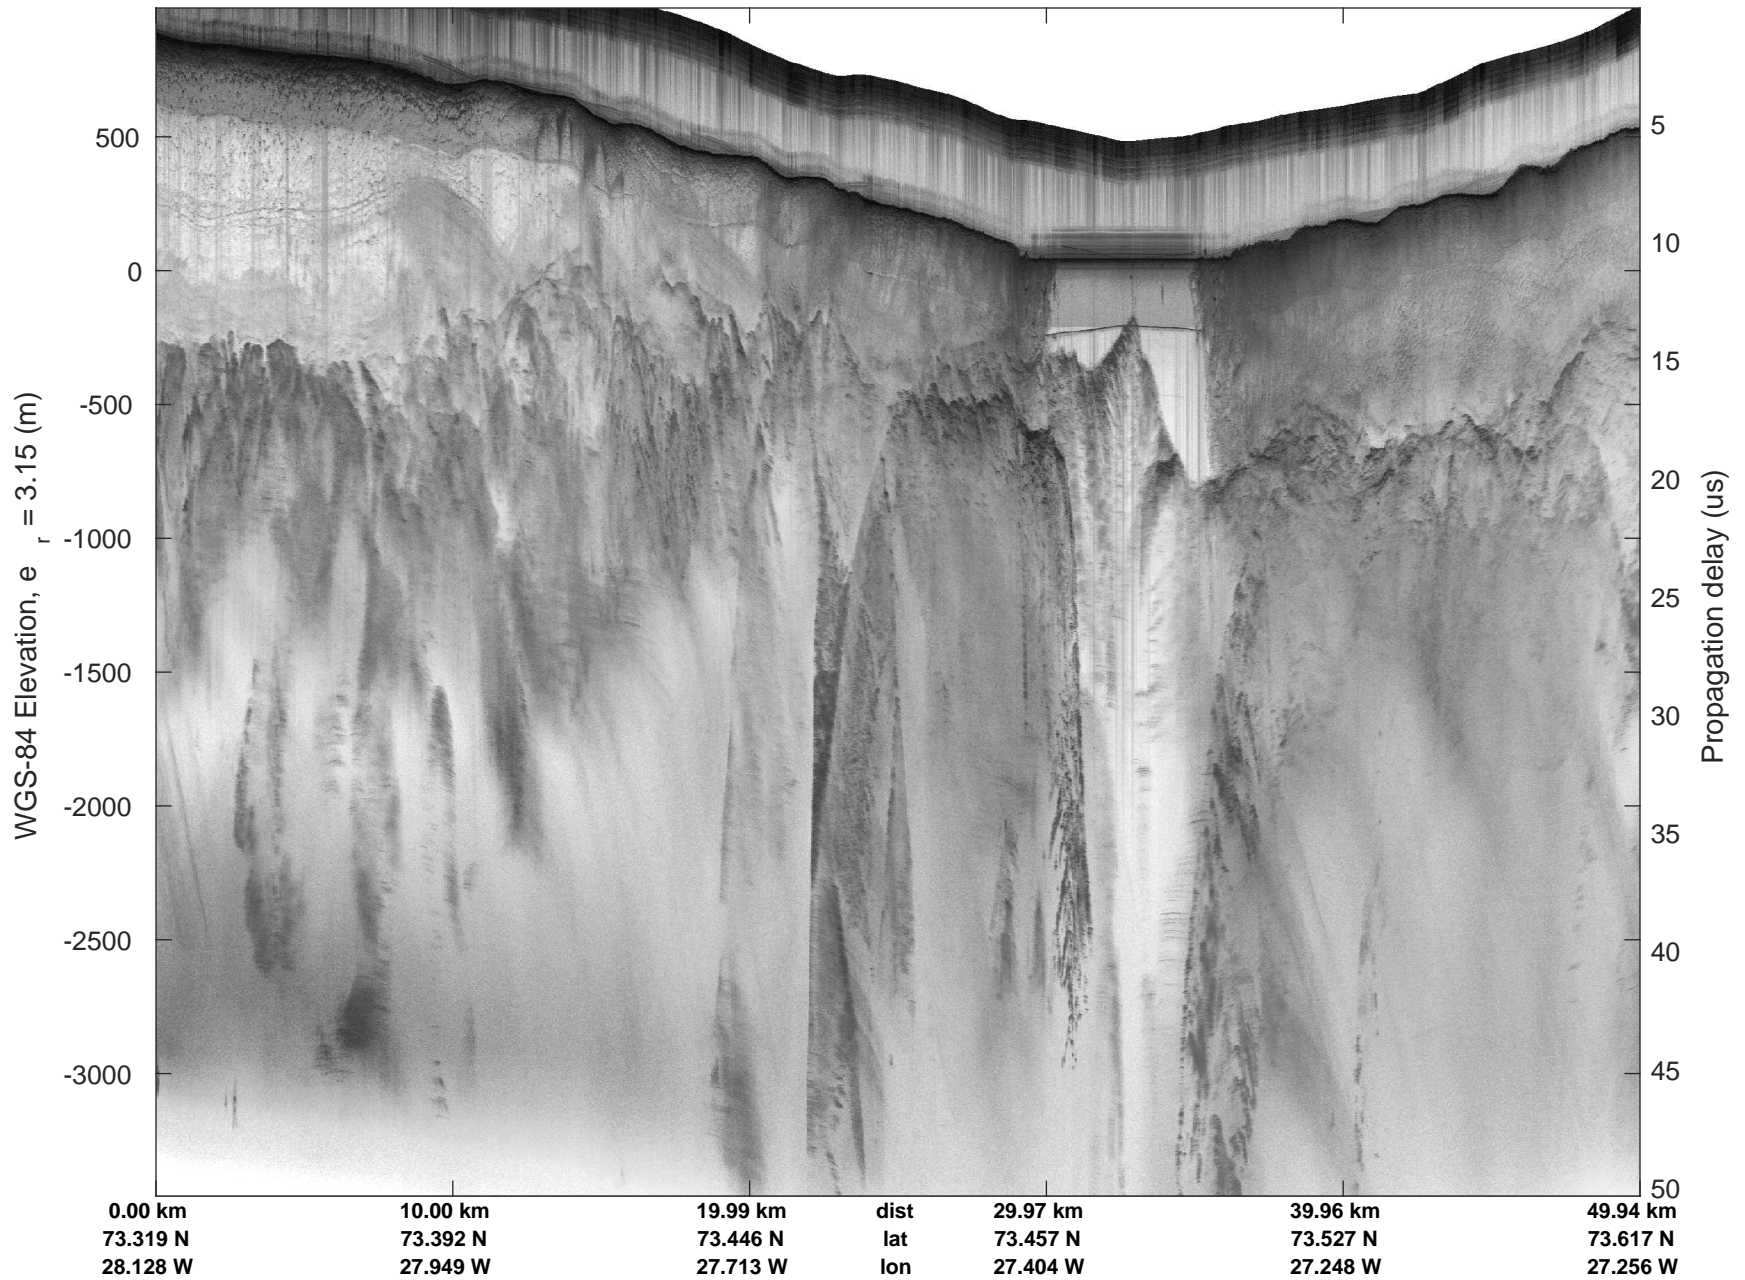

mcords5 2016\_Greenland\_P3: "East Glaciers 01" 20160519\_03\_025: 14:59:38.4 to 15:06:22.2 GPS

mcords5 2016\_Greenland\_P3: "East Glaciers 01" 20160519\_03\_025: 14:59:38.4 to 15:06:22.2 GPS

mcords5 2016\_Greenland\_P3: "East Glaciers 01" 20160519\_03\_026: 15:06:22.4 to 15:13:15.1 GPS