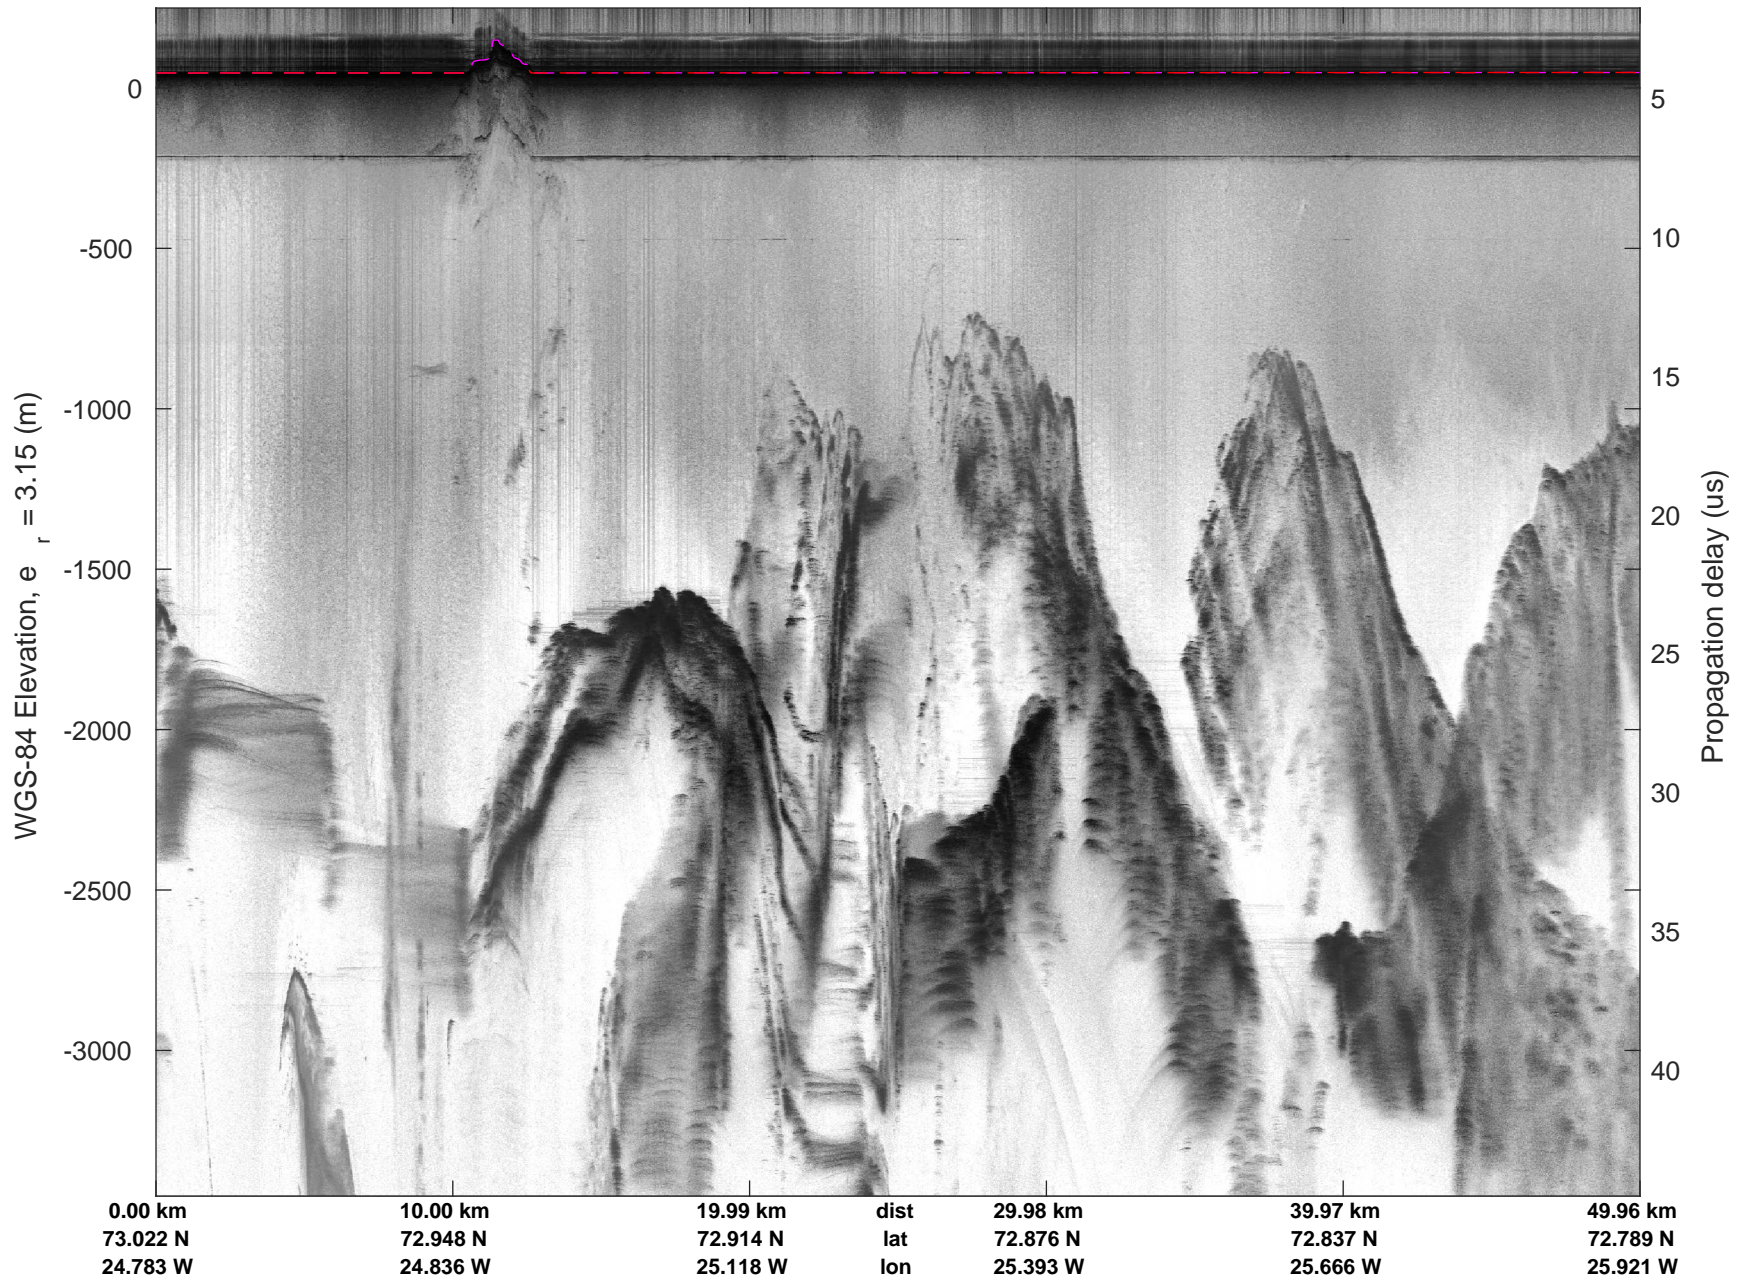

mcords5 2016\_Greenland\_P3: "East Glaciers 01" 20160519\_03\_017: 14:07:05.1 to 14:13:53.2 GPS

mcords5 2016\_Greenland\_P3: "East Glaciers 01" 20160519\_03\_018: 14:13:53.5 to 14:20:36.1 GPS

mcords5 2016\_Greenland\_P3: "East Glaciers 01" 20160519\_03\_018: 14:13:53.5 to 14:20:36.1 GPS

mcords5 2016\_Greenland\_P3: "East Glaciers 01" 20160519\_03\_019: 14:20:36.4 to 14:27:22.9 GPS

mcords5 2016\_Greenland\_P3: "East Glaciers 01" 20160519\_03\_019: 14:20:36.4 to 14:27:22.9 GPS

mcords5 2016\_Greenland\_P3: "East Glaciers 01" 20160519\_03\_020: 14:27:23.2 to 14:33:54.8 GPS