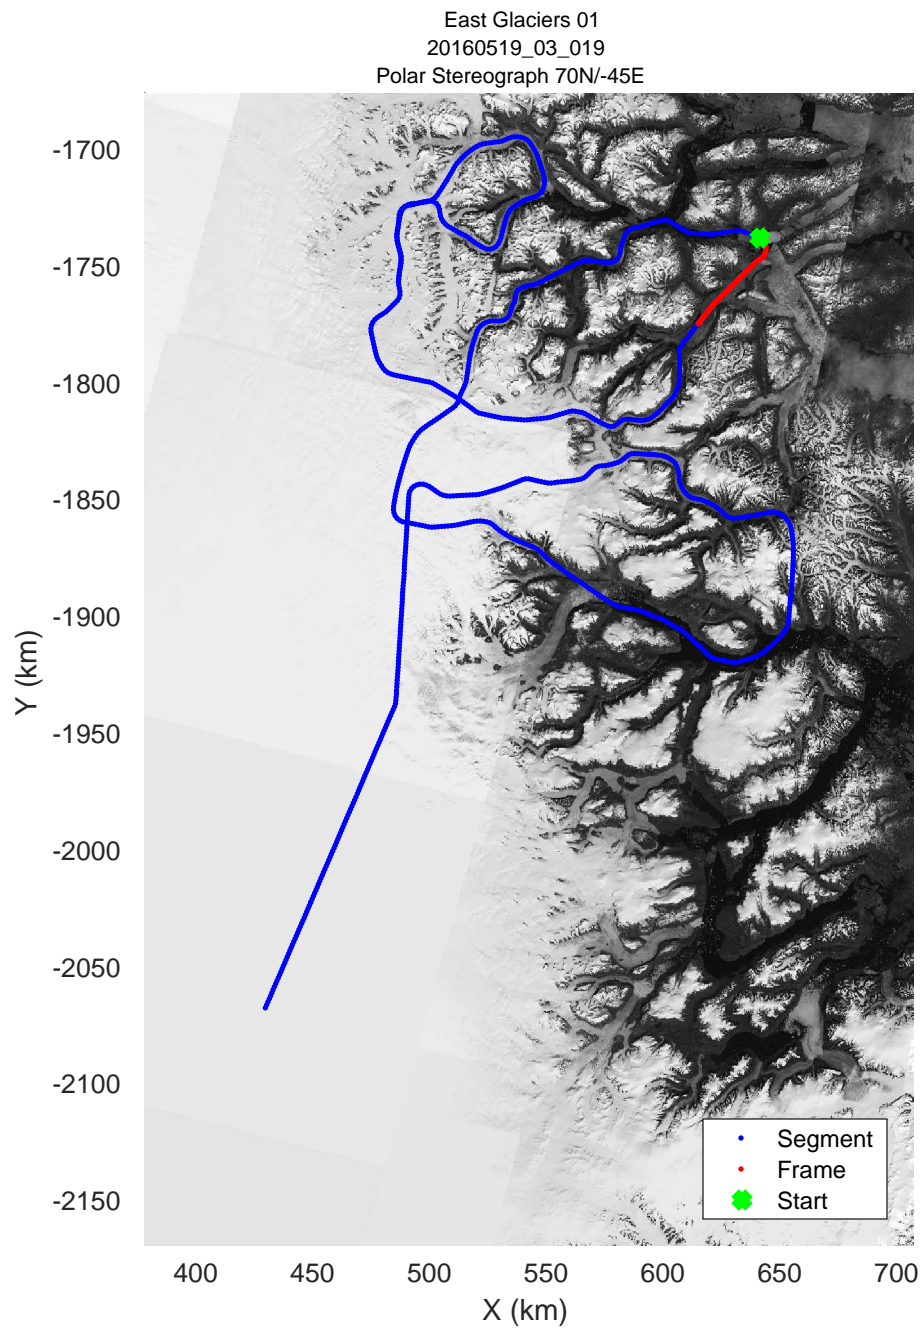

mcords5 2016\_Greenland\_P3: "East Glaciers 01" 20160519\_03\_017: 14:07:05.1 to 14:13:53.2 GPS

mcords5 2016\_Greenland\_P3: "East Glaciers 01" 20160519\_03\_018: 14:13:53.5 to 14:20:36.1 GPS

mcords5 2016\_Greenland\_P3: "East Glaciers 01" 20160519\_03\_018: 14:13:53.5 to 14:20:36.1 GPS