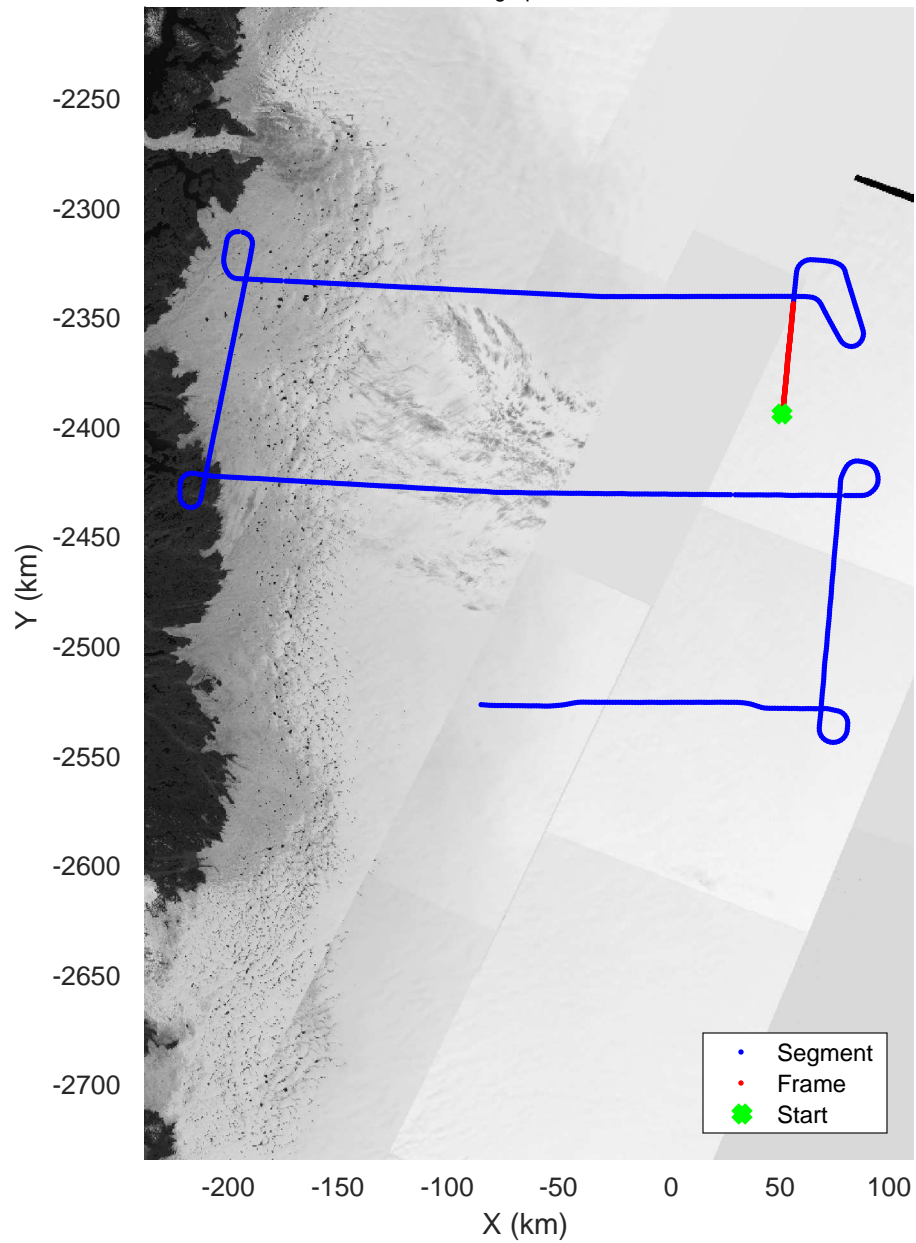

IceSat-2 Central
20160518_02_001
Polar Stereograph 70N/-45E

mcords5 2016_Greenland_P3: "IceSat-2 Central" 20160518_02_001: 15:06:26.8 to 15:12:19.7 GPS

mcords5 2016_Greenland_P3: "IceSat-2 Central" 20160518_02_001: 15:06:26.8 to 15:12:19.7 GPS

IceSat-2 Central
20160518_02_002
Polar Stereograph 70N/-45E

mcords5 2016_Greenland_P3: "IceSat-2 Central" 20160518_02_002: 15:12:19.9 to 15:18:28.6 GPS

mcords5 2016_Greenland_P3: "IceSat-2 Central" 20160518_02_002: 15:12:19.9 to 15:18:28.6 GPS