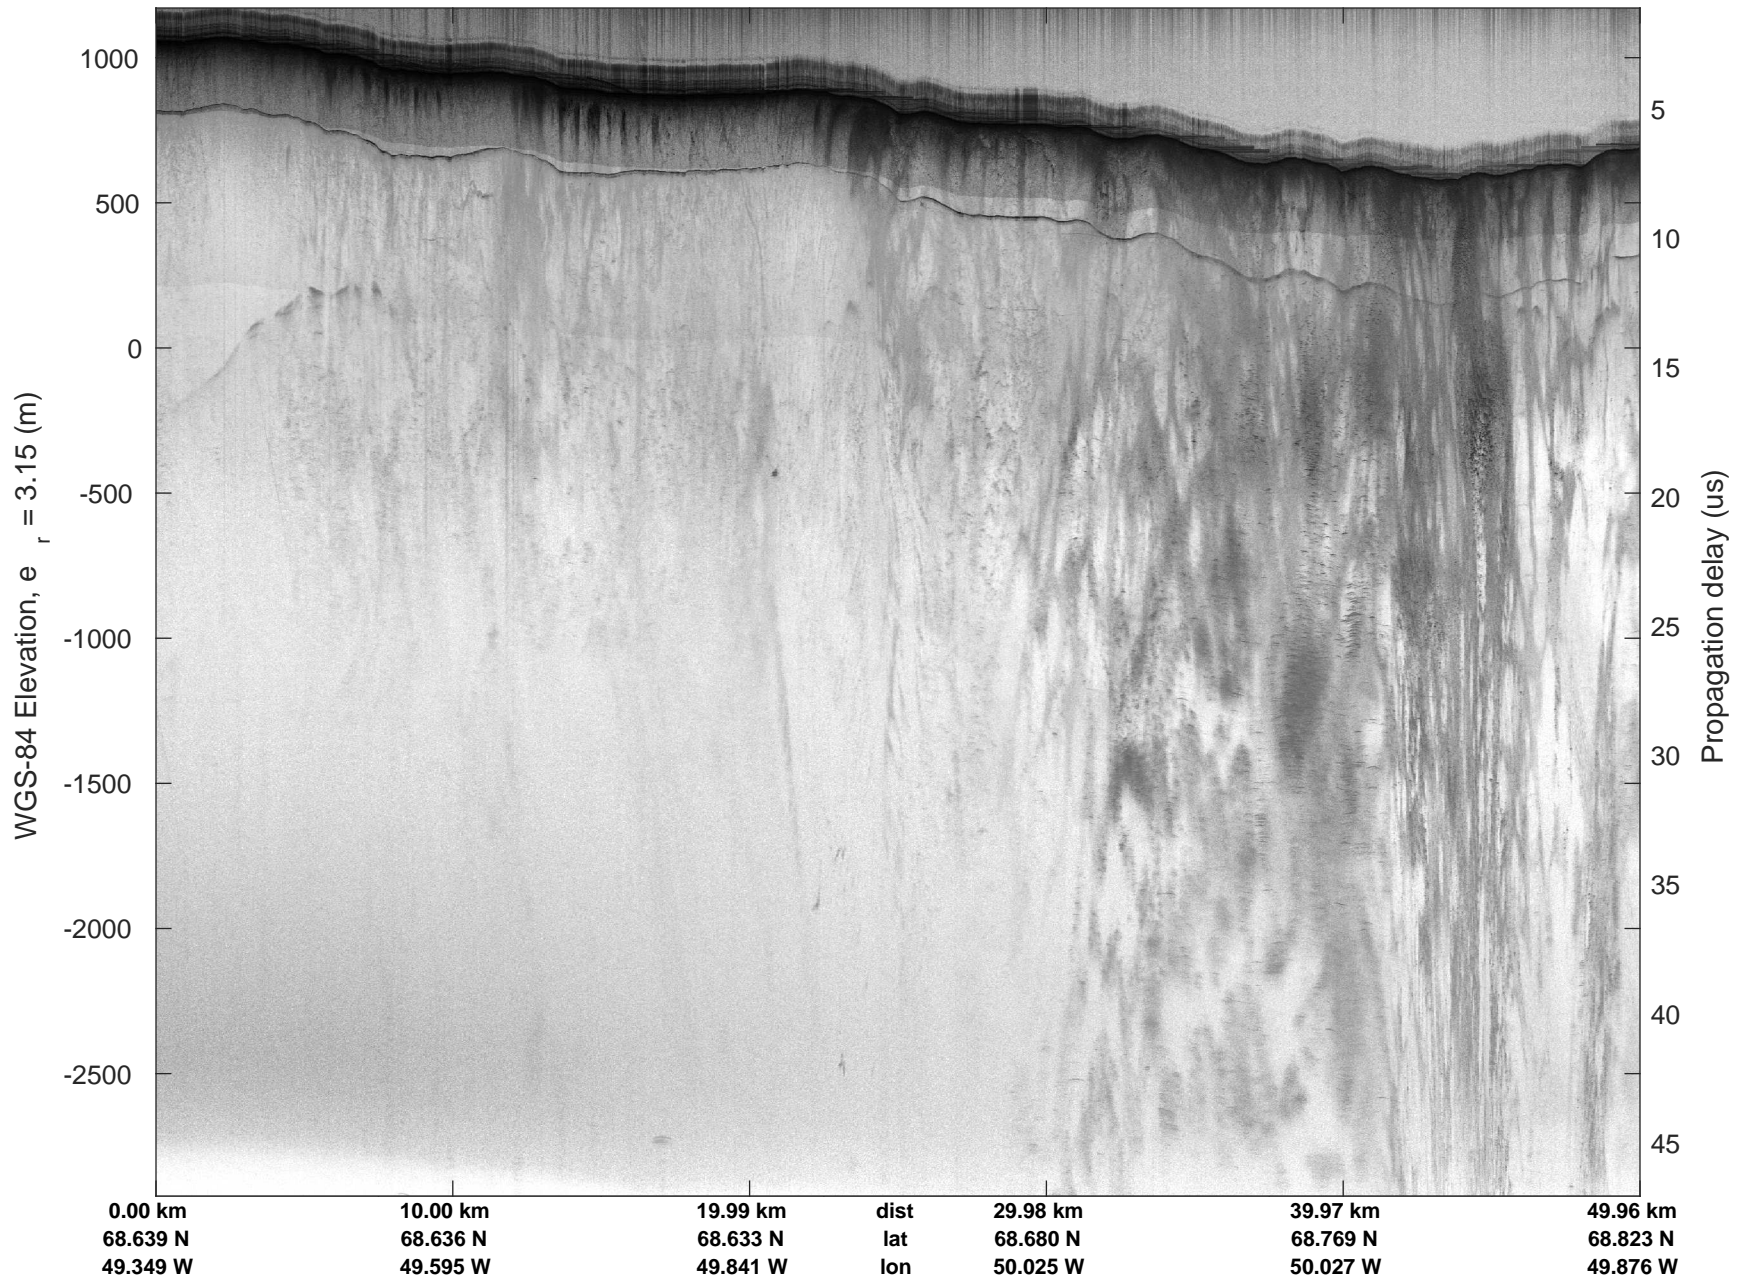

mcords5 2016_Greenland_P3: "IceSat-2 Central" 20160518_02_008: 15:48:35.2 to 15:54:30.7 GPS

IceSat-2 Central
20160518_02_009
Polar Stereograph 70N/-45E

mcords5 2016_Greenland_P3: "IceSat-2 Central" 20160518_02_009: 15:54:31.0 to 16:00:44.4 GPS