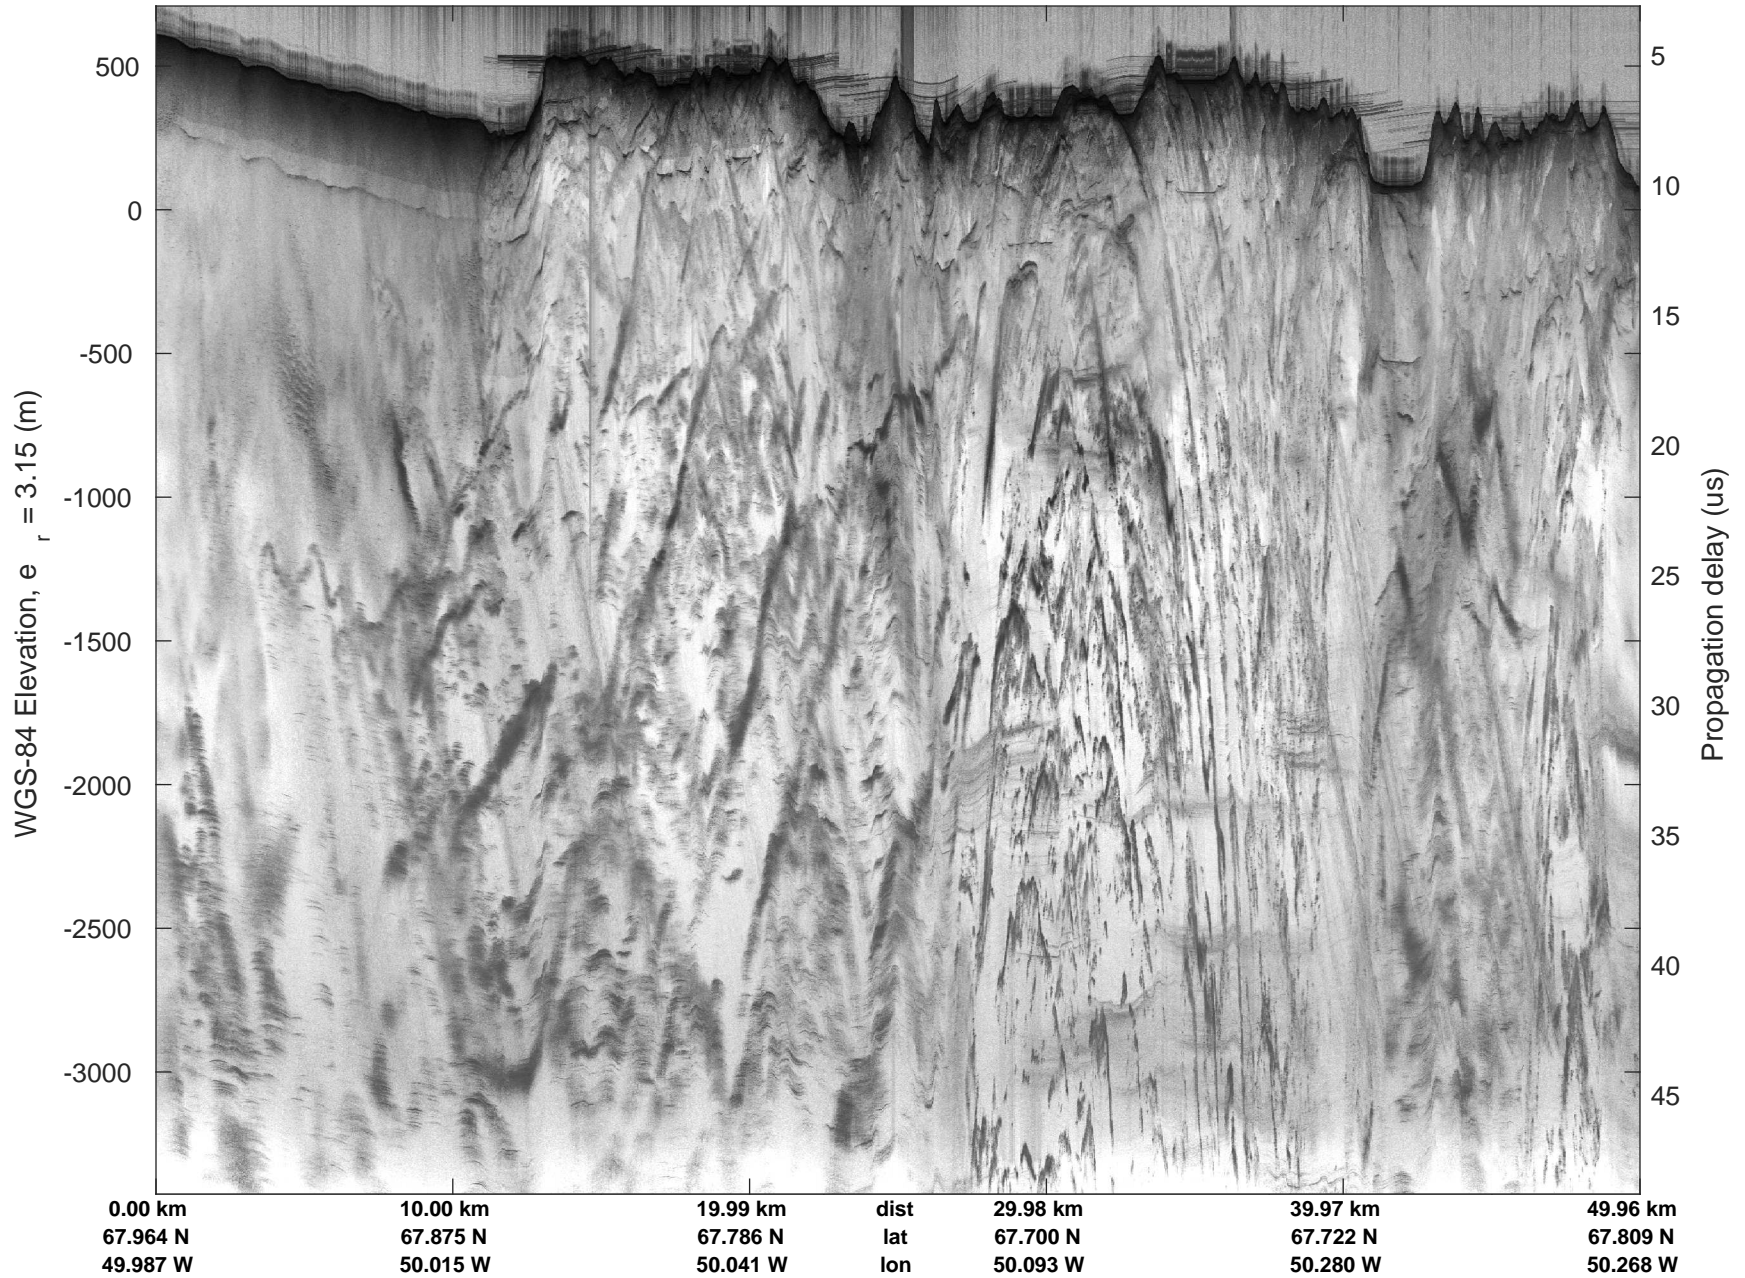

mcords5 2016_Greenland_P3: "IceSat-2 Central" 20160518_02_011: 16:06:52.0 to 16:12:48.0 GPS

IceSat-2 Central
20160518_02_012
Polar Stereograph 70N/-45E

mcords5 2016_Greenland_P3: "IceSat-2 Central" 20160518_02_012: 16:12:48.2 to 16:19:05.0 GPS