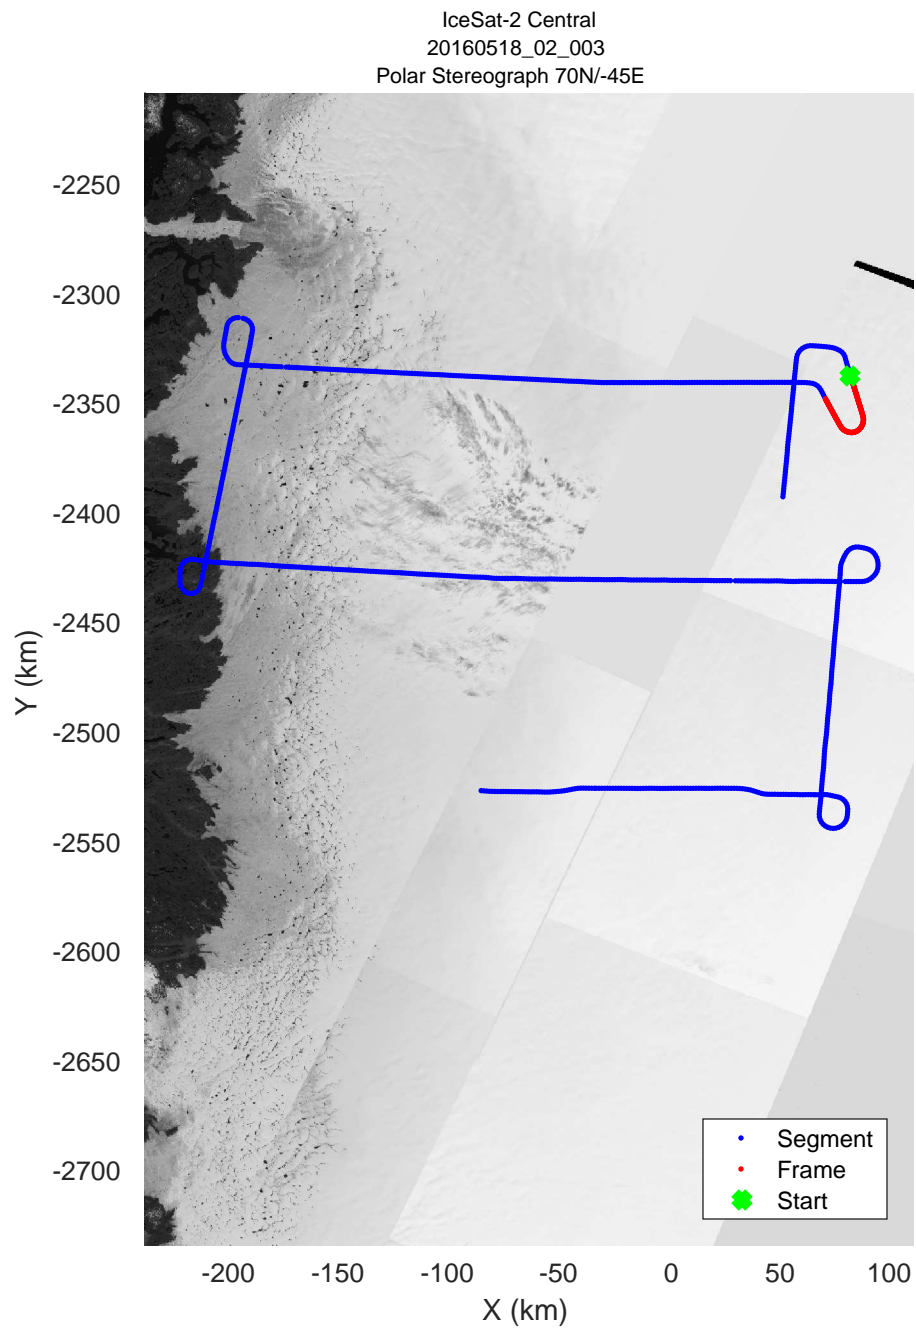

IceSat-2 Central
20160518_02_001
Polar Stereograph 70N/-45E

mcords5 2016_Greenland_P3: "IceSat-2 Central" 20160518_02_001: 15:06:26.8 to 15:12:19.7 GPS

mcords5 2016_Greenland_P3: "IceSat-2 Central" 20160518_02_001: 15:06:26.8 to 15:12:19.7 GPS

IceSat-2 Central
20160518_02_002
Polar Stereograph 70N/-45E

mcords5 2016_Greenland_P3: "IceSat-2 Central" 20160518_02_002: 15:12:19.9 to 15:18:28.6 GPS

mcords5 2016_Greenland_P3: "IceSat-2 Central" 20160518_02_002: 15:12:19.9 to 15:18:28.6 GPS