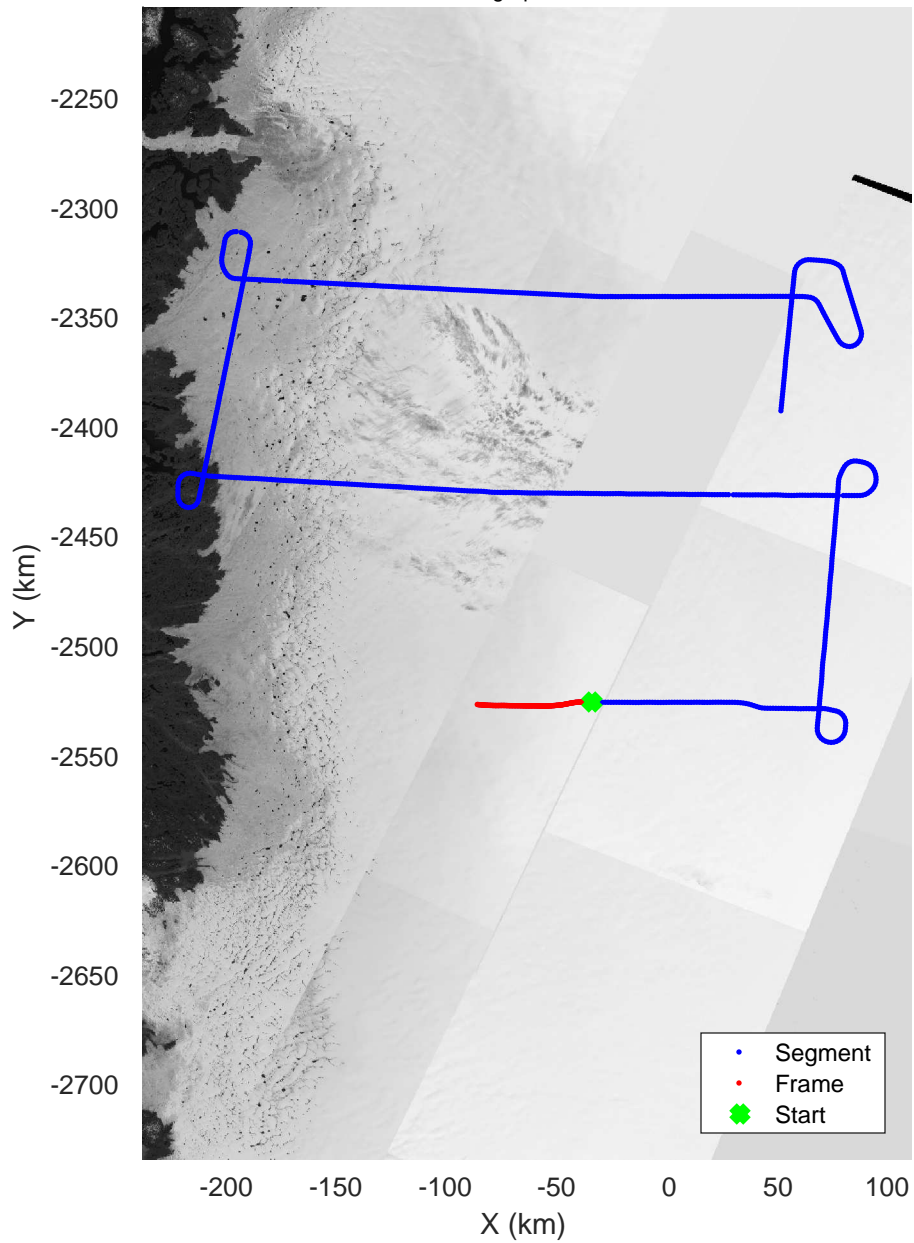

mcords5 2016_Greenland_P3: "IceSat-2 Central" 20160518_02_023: 17:18:15.2 to 17:24:05.0 GPS

mcords5 2016_Greenland_P3: "IceSat-2 Central" 20160518_02_023: 17:18:15.2 to 17:24:05.0 GPS

IceSat-2 Central
20160518_02_024
Polar Stereograph 70N/-45E

mcords5 2016_Greenland_P3: "IceSat-2 Central" 20160518_02_024: 17:24:05.3 to 17:29:54.2 GPS

mcords5 2016_Greenland_P3: "IceSat-2 Central" 20160518_02_024: 17:24:05.3 to 17:29:54.2 GPS

IceSat-2 Central
20160518_02_025
Polar Stereograph 70N/-45E

mcords5 2016_Greenland_P3: "IceSat-2 Central" 20160518_02_025: 17:29:54.4 to 17:35:53.5 GPS

mcords5 2016_Greenland_P3: "IceSat-2 Central" 20160518_02_025: 17:29:54.4 to 17:35:53.5 GPS