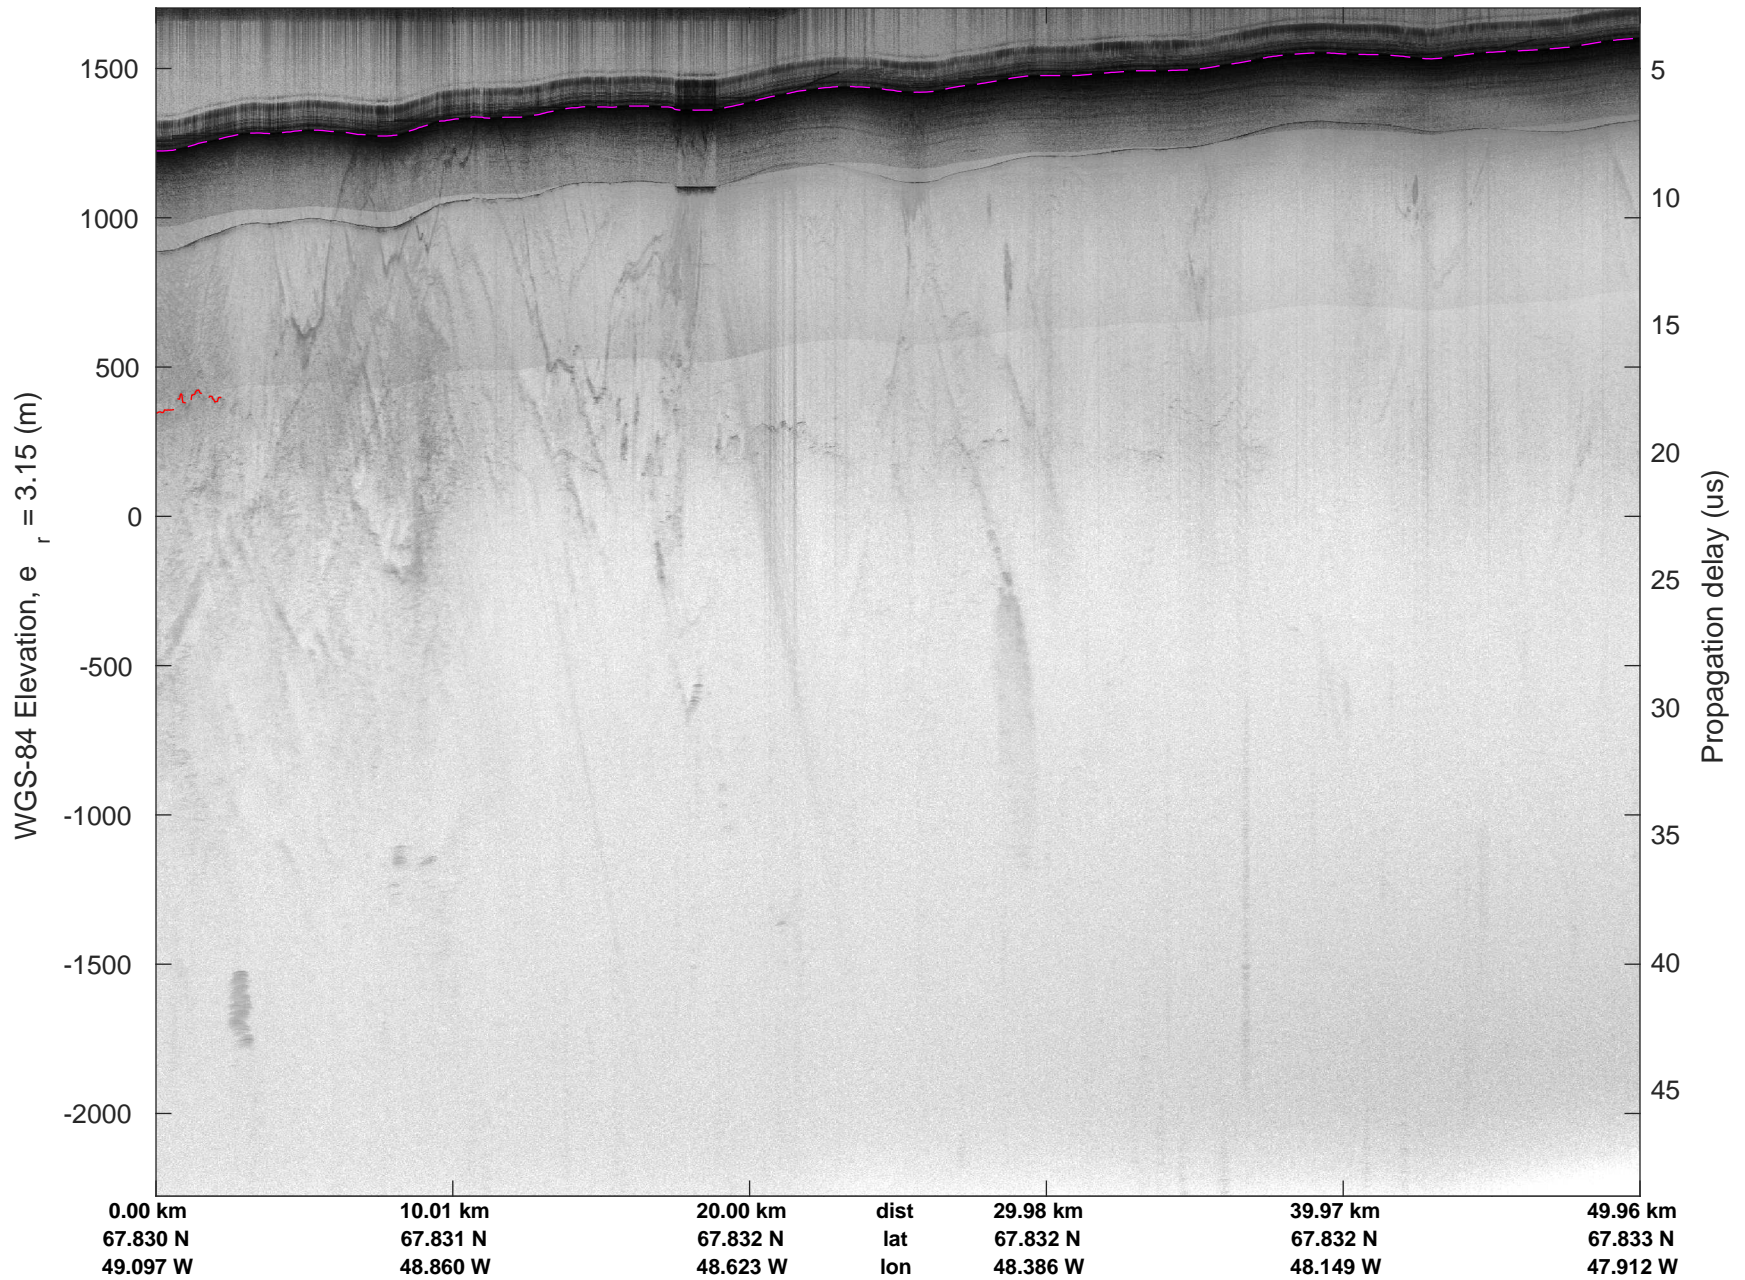

mcords5 2016_Greenland_P3: "IceSat-2 Central" 20160518_02_013: 16:19:05.3 to 16:25:14.2 GPS

IceSat-2 Central
20160518_02_014
Polar Stereograph 70N/-45E

mcords5 2016_Greenland_P3: "IceSat-2 Central" 20160518_02_014: 16:25:14.4 to 16:31:12.2 GPS

mcords5 2016_Greenland_P3: "IceSat-2 Central" 20160518_02_014: 16:25:14.4 to 16:31:12.2 GPS

IceSat-2 Central
20160518_02_015
Polar Stereograph 70N/-45E

mcords5 2016_Greenland_P3: "IceSat-2 Central" 20160518_02_015: 16:31:12.5 to 16:36:58.8 GPS