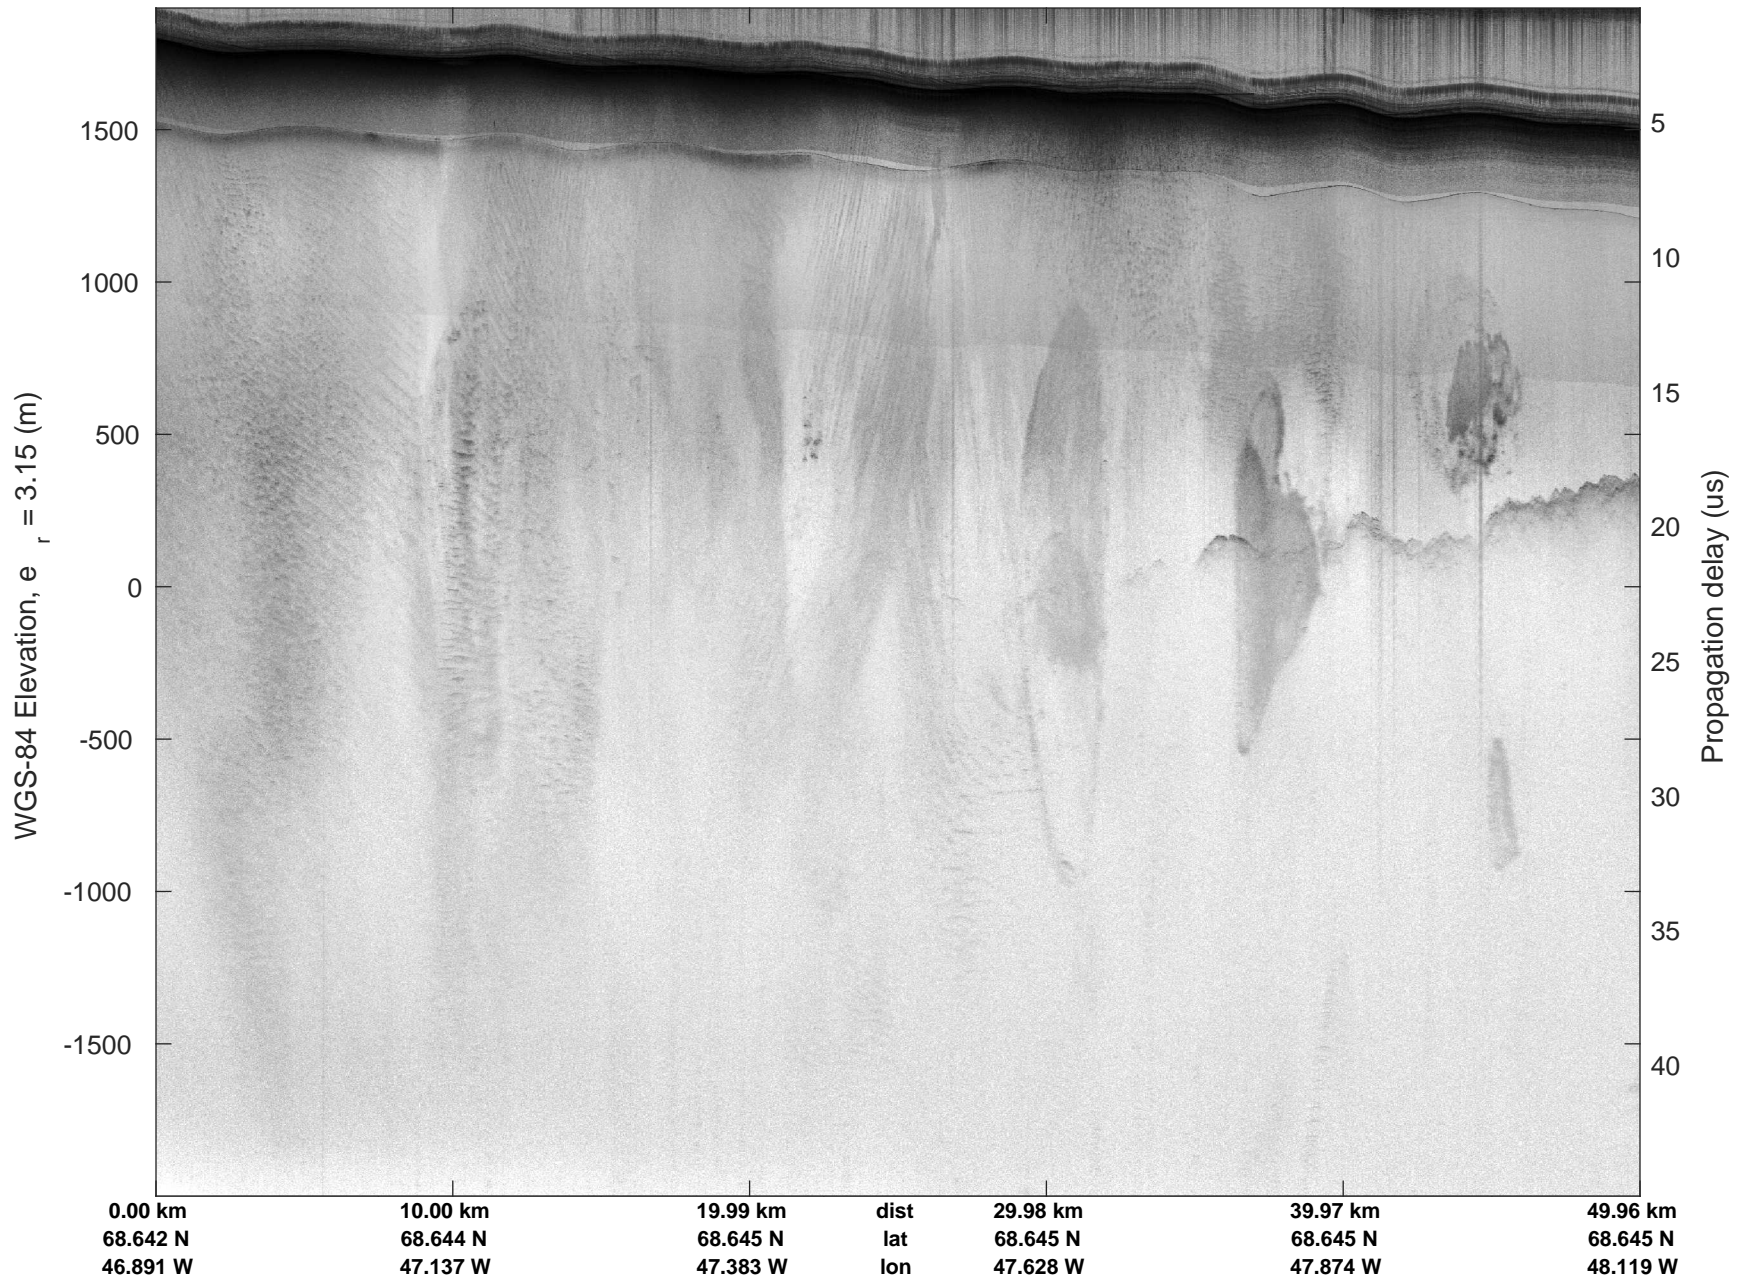

mcords5 2016_Greenland_P3: "IceSat-2 Central" 20160518_02_006: 15:36:33.9 to 15:42:35.4 GPS

IceSat-2 Central
20160518_02_007
Polar Stereograph 70N/-45E

mcords5 2016_Greenland_P3: "IceSat-2 Central" 20160518_02_007: 15:42:35.7 to 15:48:35.0 GPS