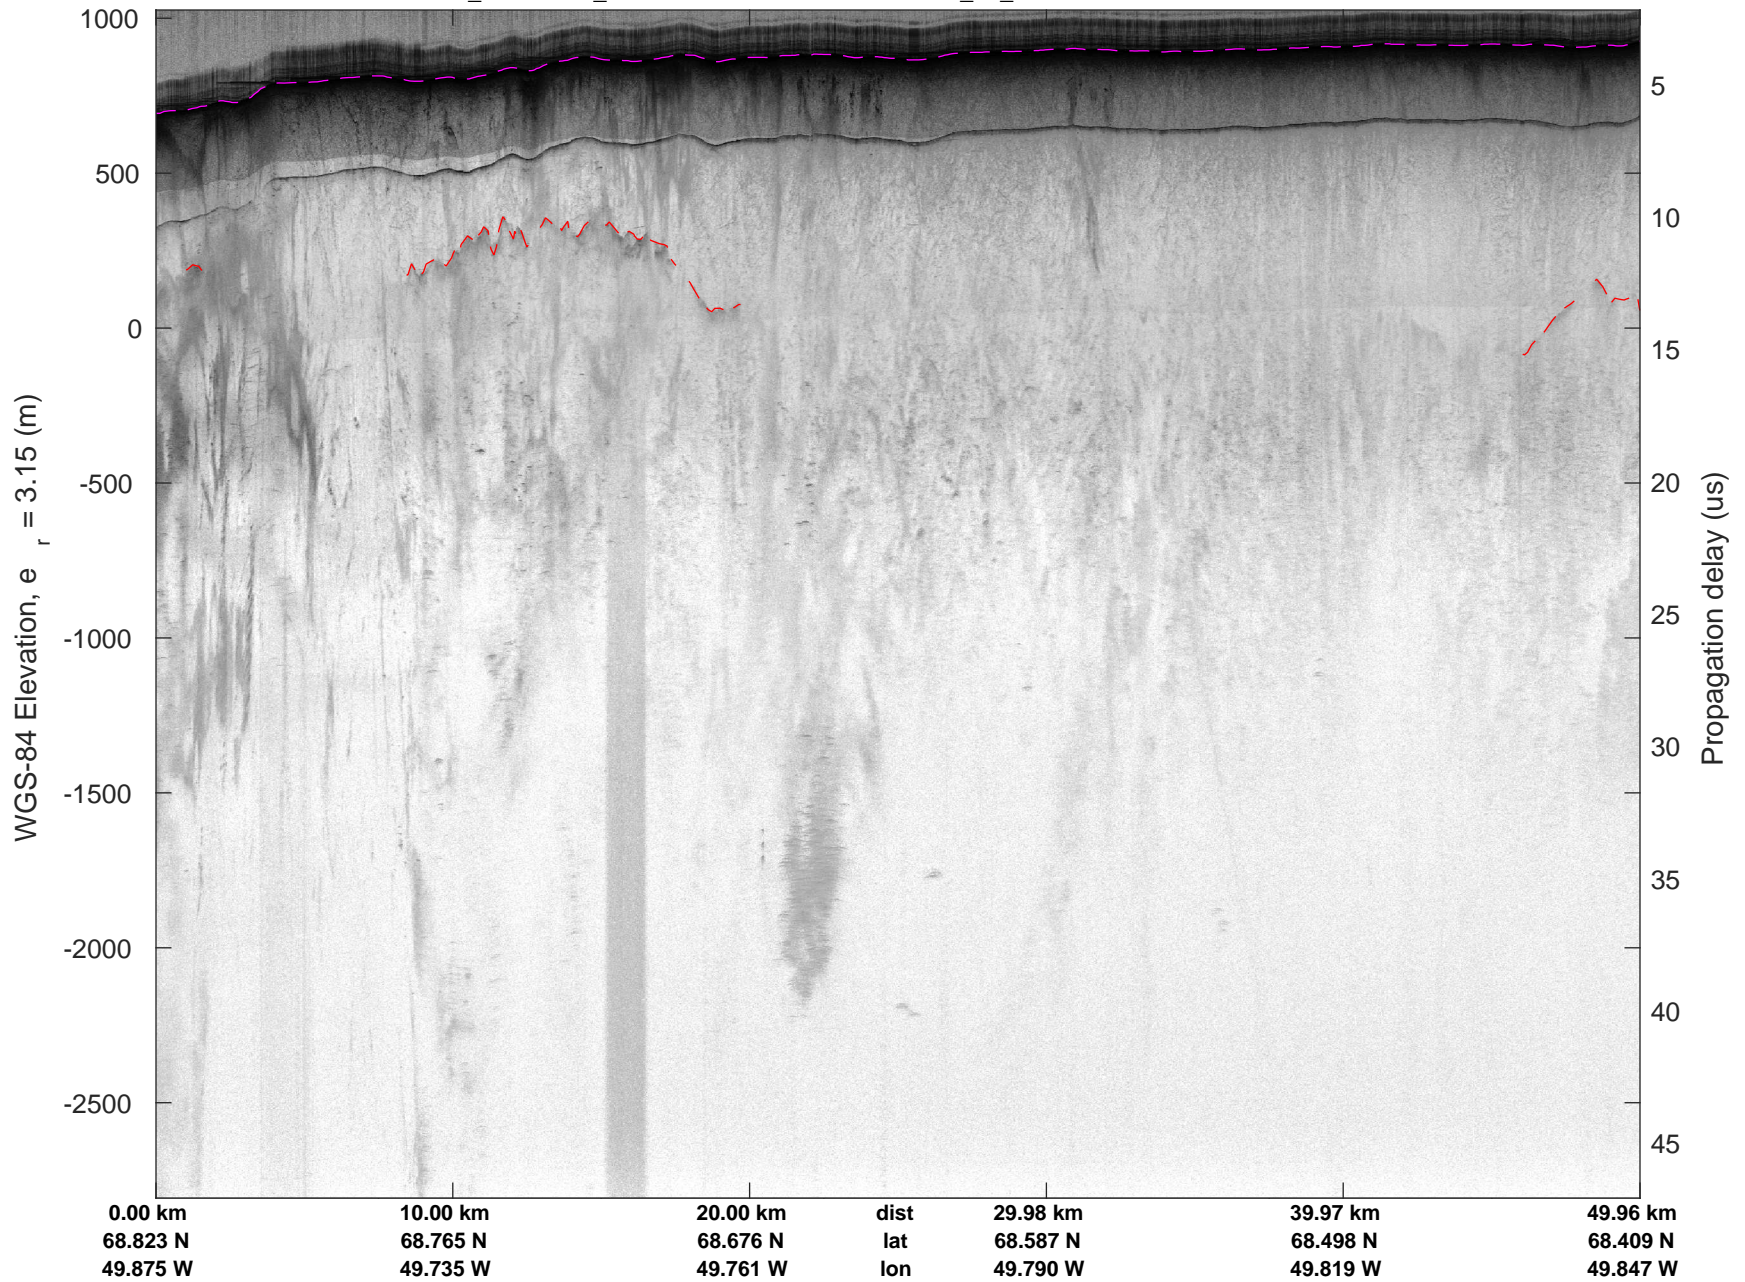

mcords5 2016_Greenland_P3: "IceSat-2 Central" 20160518_02_009: 15:54:31.0 to 16:00:44.4 GPS

IceSat-2 Central
20160518_02_010
Polar Stereograph 70N/-45E

mcords5 2016_Greenland_P3: "IceSat-2 Central" 20160518_02_010: 16:00:44.7 to 16:06:51.7 GPS

mcords5 2016_Greenland_P3: "IceSat-2 Central" 20160518_02_010: 16:00:44.7 to 16:06:51.7 GPS

IceSat-2 Central
20160518_02_011
Polar Stereograph 70N/-45E

mcords5 2016_Greenland_P3: "IceSat-2 Central" 20160518_02_011: 16:06:52.0 to 16:12:48.0 GPS