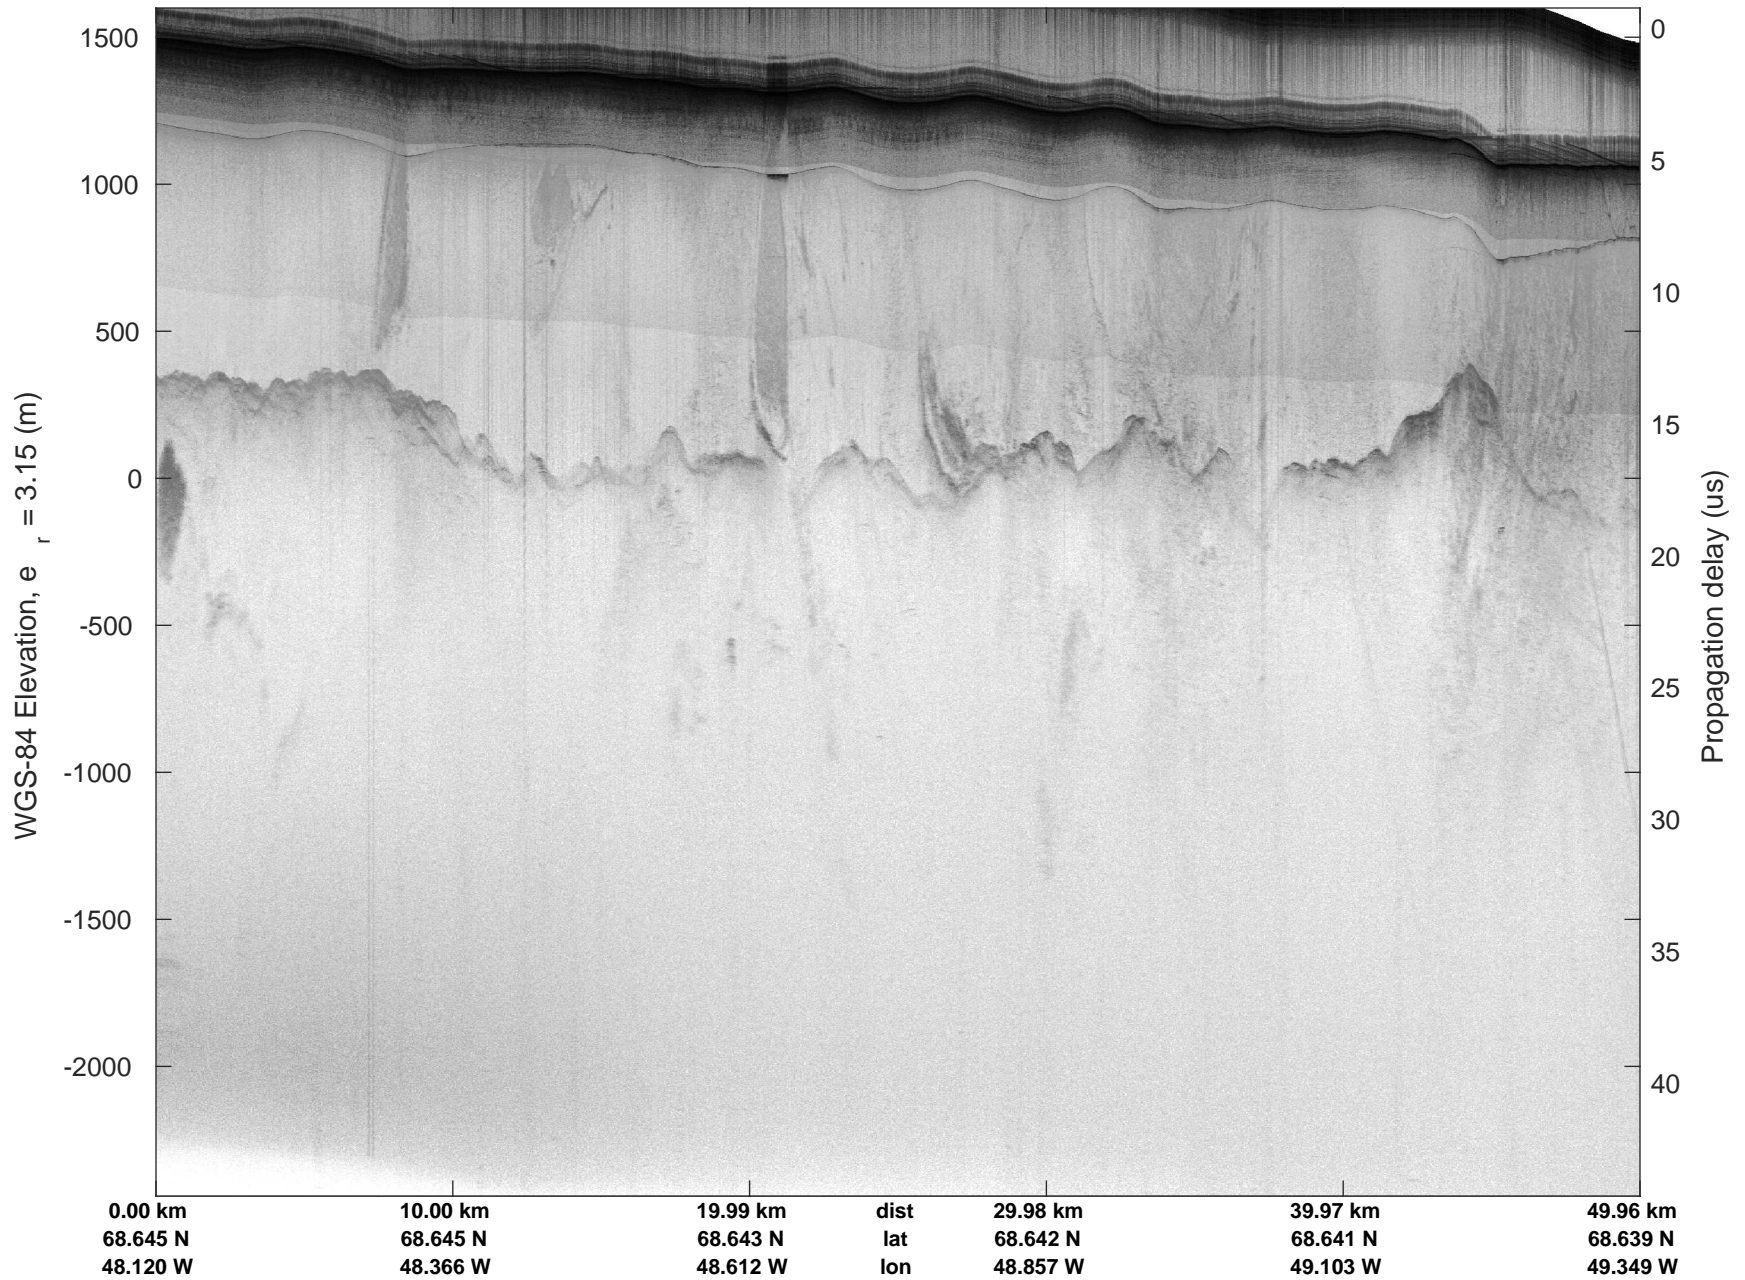

mcords5 2016_Greenland_P3: "IceSat-2 Central" 20160518_02_007: 15:42:35.7 to 15:48:35.0 GPS

IceSat-2 Central
20160518_02_008
Polar Stereograph 70N/-45E

mcords5 2016_Greenland_P3: "IceSat-2 Central" 20160518_02_008: 15:48:35.2 to 15:54:30.7 GPS