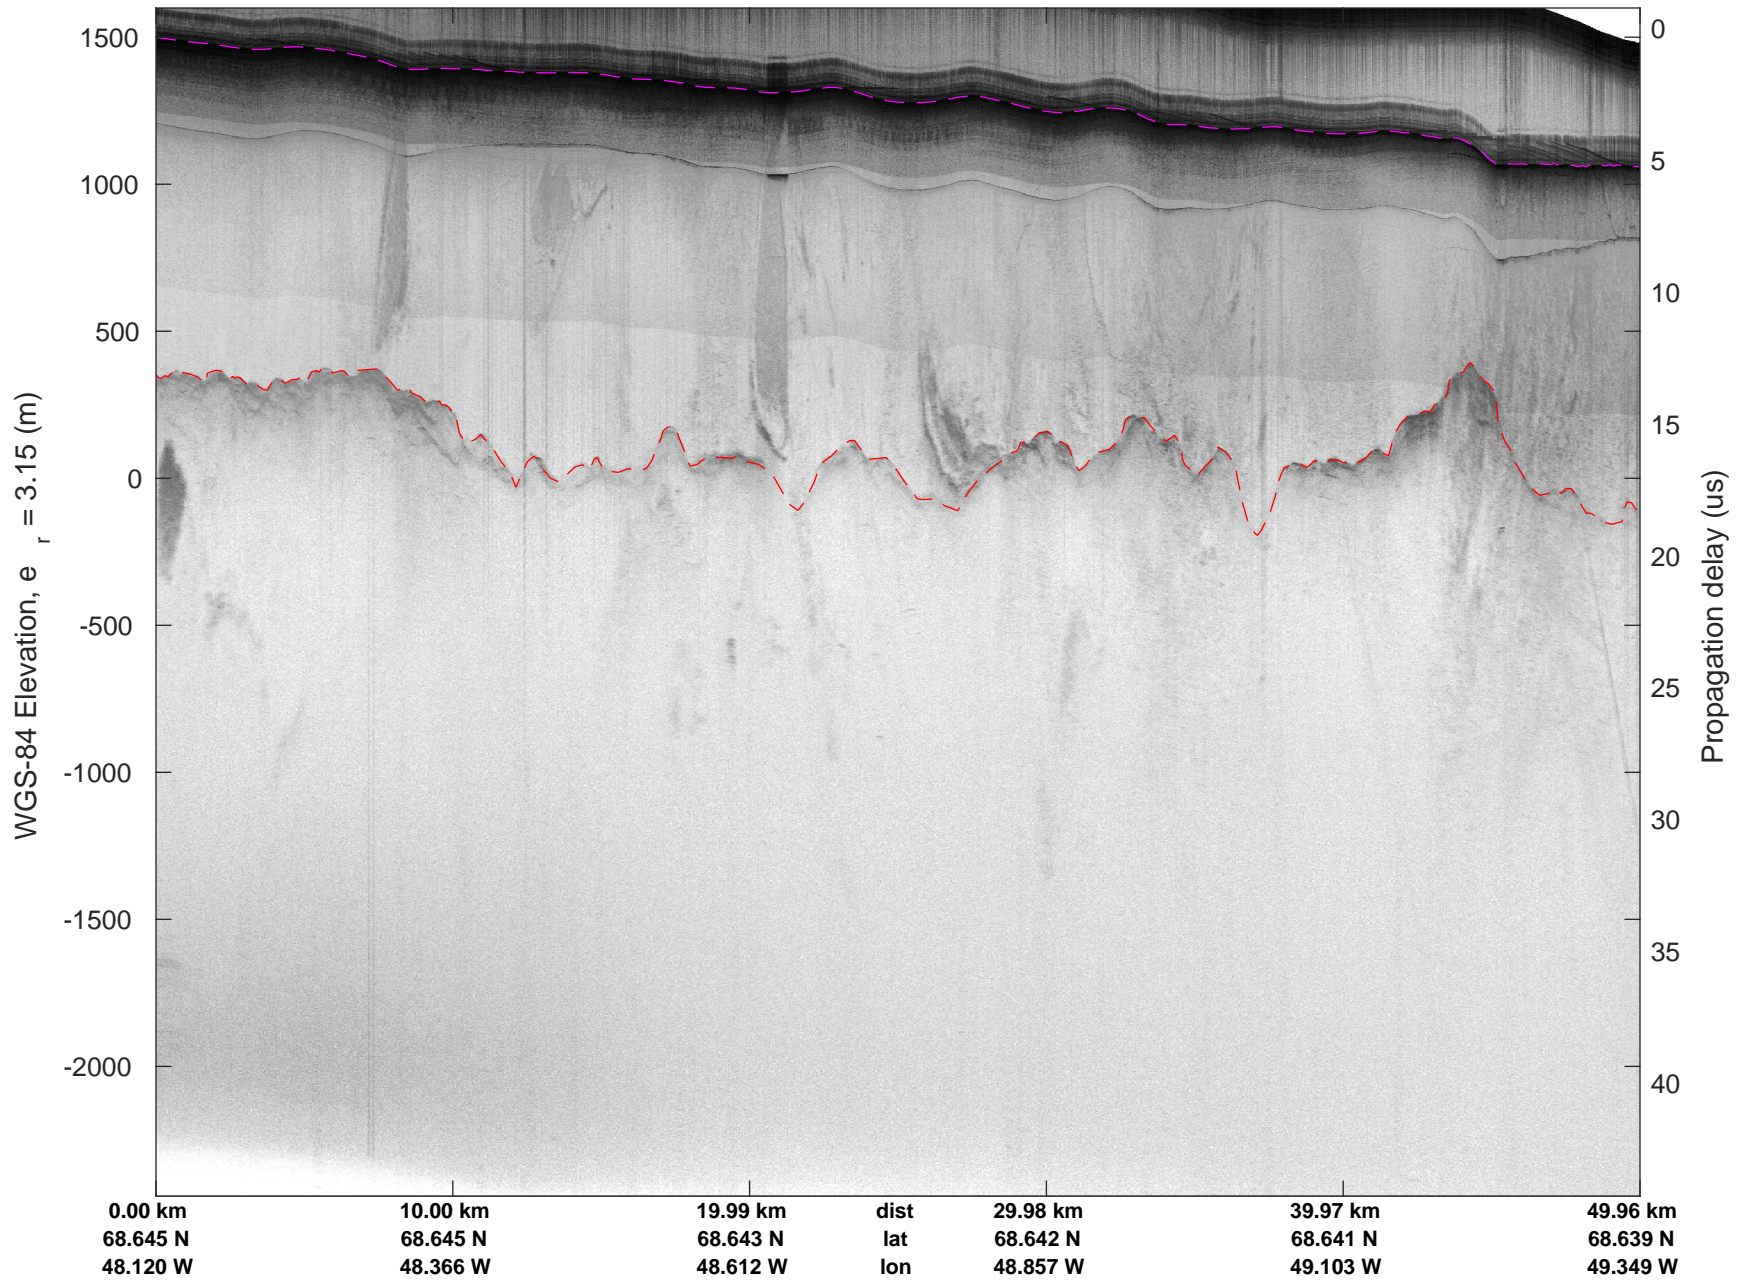

mcords5 2016_Greenland_P3: "IceSat-2 Central" 20160518_02_008: 15:48:35.2 to 15:54:30.7 GPS