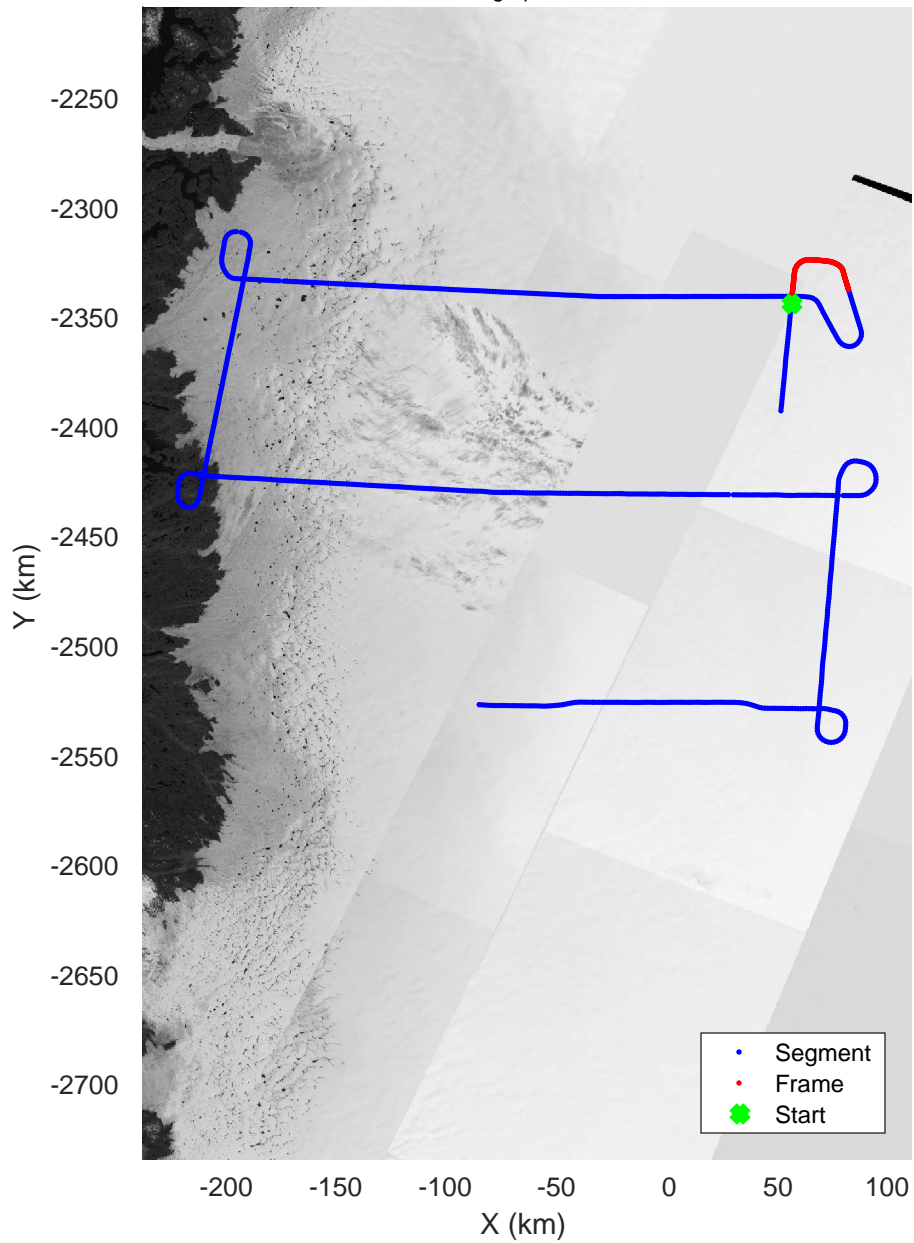

IceSat-2 Central
20160518_02_001
Polar Stereograph 70N/-45E

mcords5 2016_Greenland_P3: "IceSat-2 Central" 20160518_02_001: 15:06:26.8 to 15:12:19.7 GPS

mcords5 2016_Greenland_P3: "IceSat-2 Central" 20160518_02_001: 15:06:26.8 to 15:12:19.7 GPS

IceSat-2 Central
20160518_02_002
Polar Stereograph 70N/-45E

mcords5 2016_Greenland_P3: "IceSat-2 Central" 20160518_02_002: 15:12:19.9 to 15:18:28.6 GPS

mcords5 2016_Greenland_P3: "IceSat-2 Central" 20160518_02_002: 15:12:19.9 to 15:18:28.6 GPS