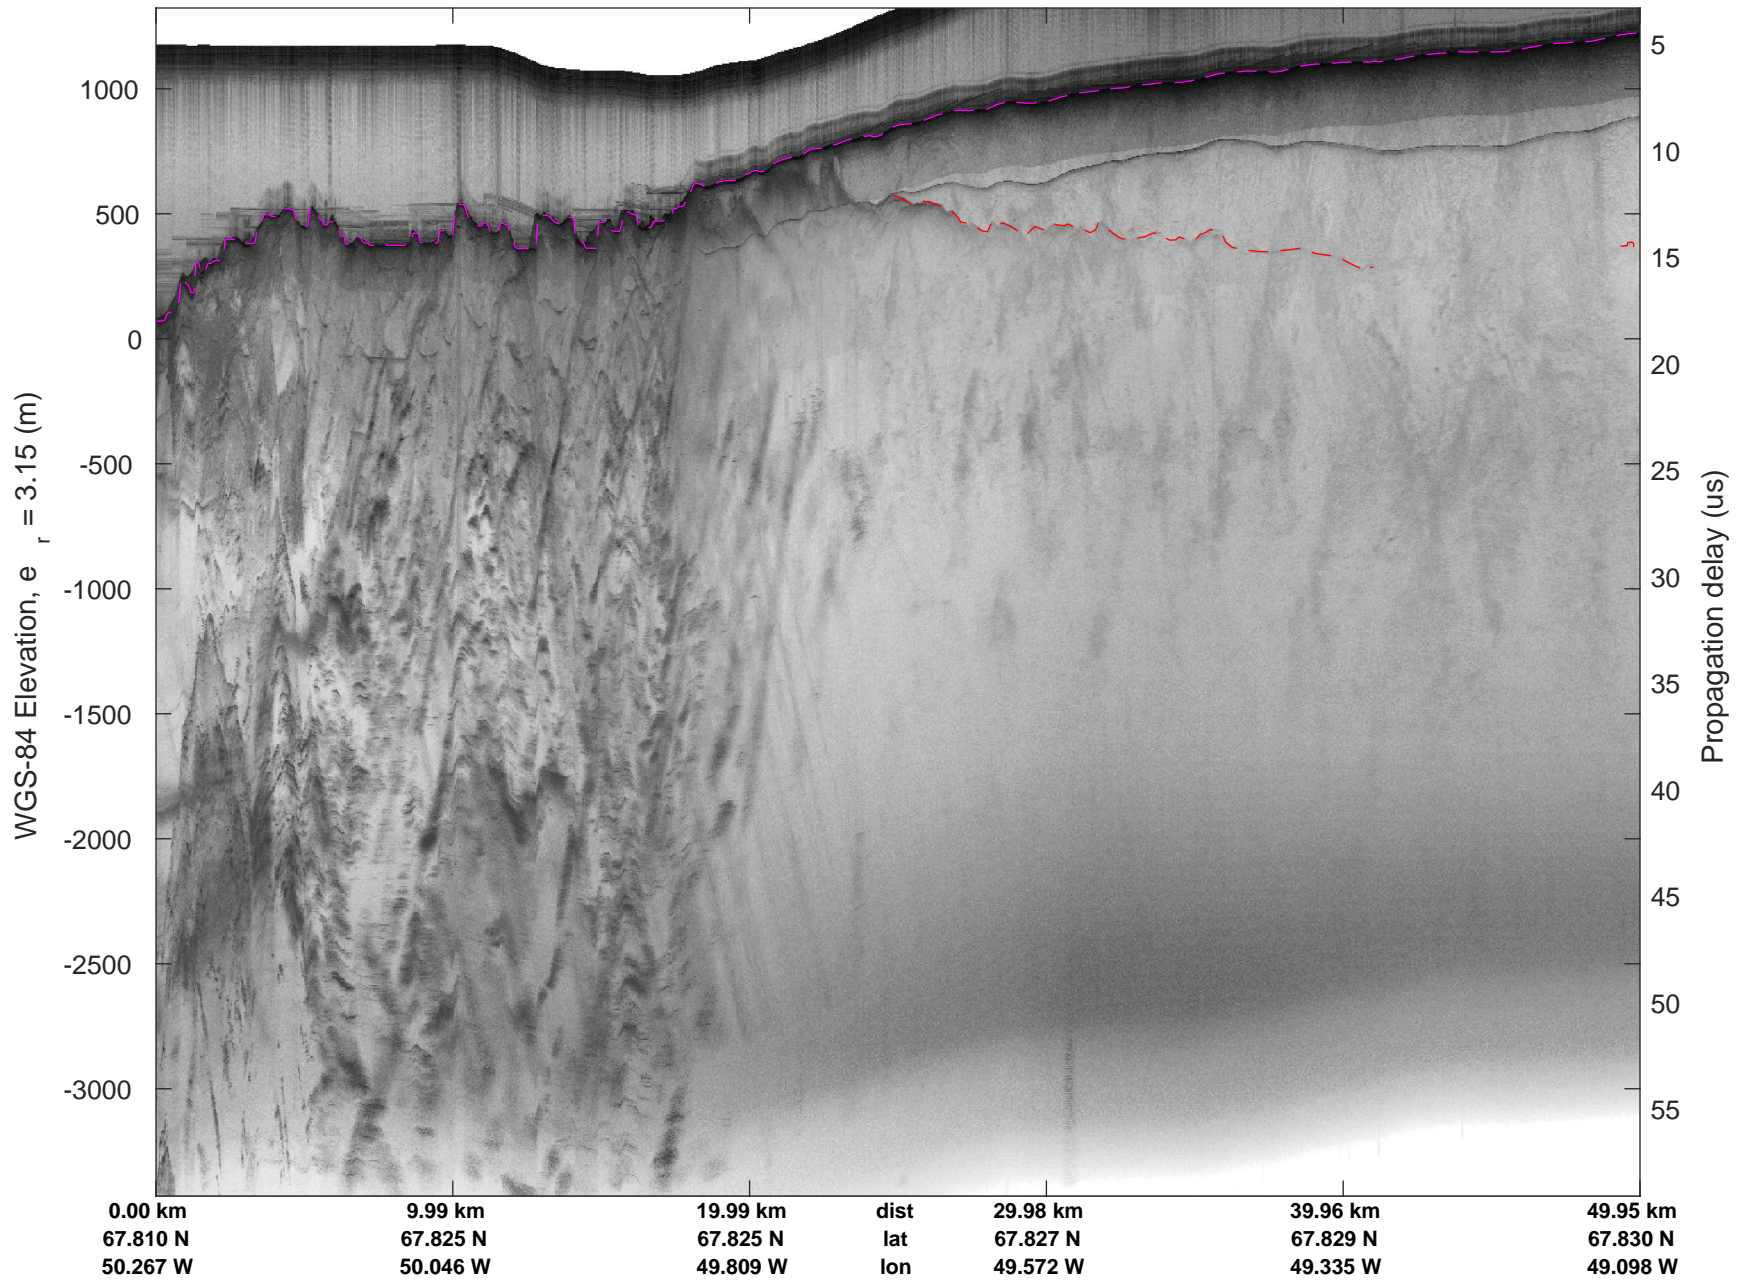

mcords5 2016_Greenland_P3: "IceSat-2 Central" 20160518_02_012: 16:12:48.2 to 16:19:05.0 GPS

IceSat-2 Central
20160518_02_013
Polar Stereograph 70N/-45E

mcords5 2016_Greenland_P3: "IceSat-2 Central" 20160518_02_013: 16:19:05.3 to 16:25:14.2 GPS

mcords5 2016_Greenland_P3: "IceSat-2 Central" 20160518_02_013: 16:19:05.3 to 16:25:14.2 GPS

IceSat-2 Central
20160518_02_014
Polar Stereograph 70N/-45E

mcords5 2016_Greenland_P3: "IceSat-2 Central" 20160518_02_014: 16:25:14.4 to 16:31:12.2 GPS