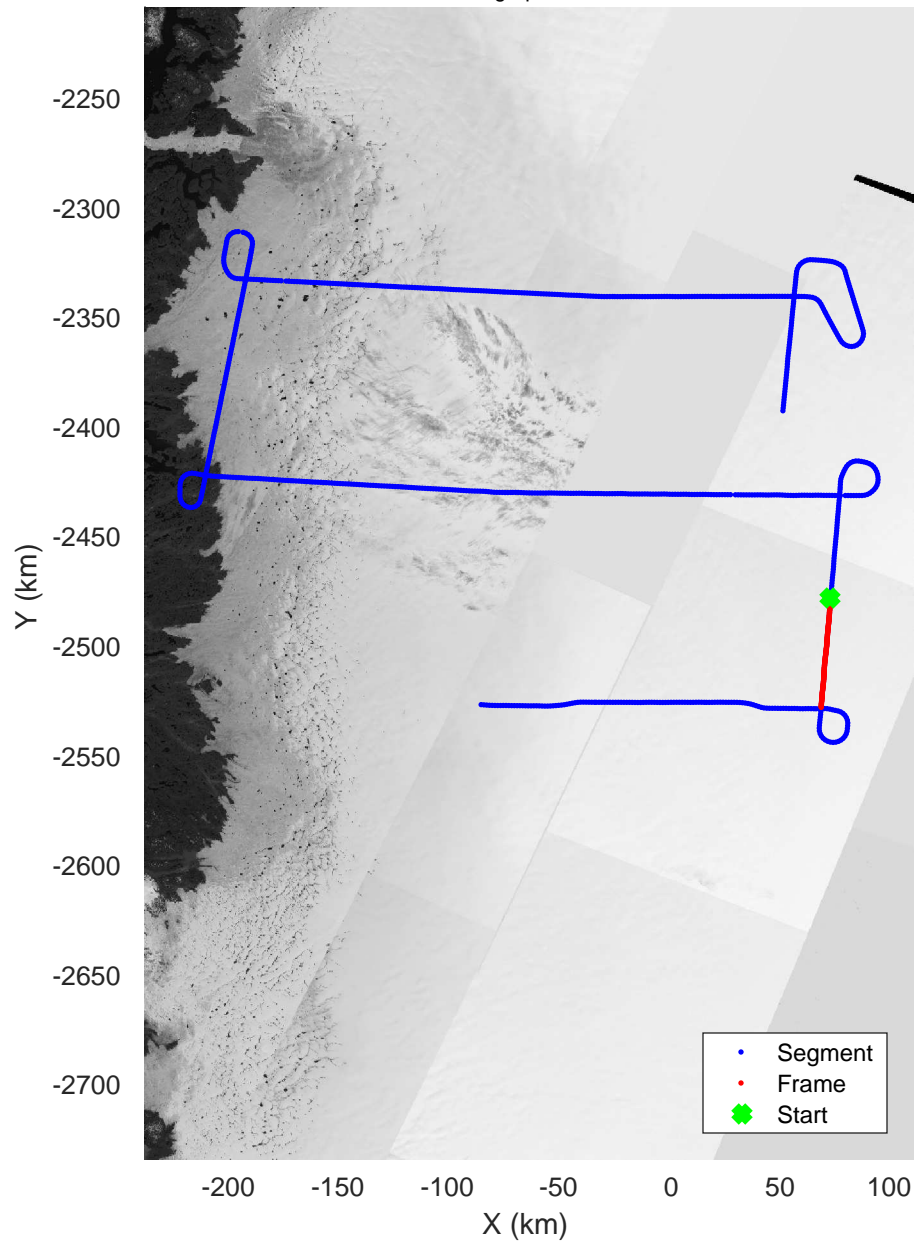

mcords5 2016_Greenland_P3: "IceSat-2 Central" 20160518_02_019: 16:54:41.0 to 17:00:36.9 GPS

mcords5 2016_Greenland_P3: "IceSat-2 Central" 20160518_02_019: 16:54:41.0 to 17:00:36.9 GPS

IceSat-2 Central
20160518_02_020
Polar Stereograph 70N/-45E

mcords5 2016_Greenland_P3: "IceSat-2 Central" 20160518_02_020: 17:00:37.1 to 17:06:30.6 GPS

mcords5 2016_Greenland_P3: "IceSat-2 Central" 20160518_02_020: 17:00:37.1 to 17:06:30.6 GPS

IceSat-2 Central
20160518_02_021
Polar Stereograph 70N/-45E

mcords5 2016_Greenland_P3: "IceSat-2 Central" 20160518_02_021: 17:06:30.8 to 17:12:23.8 GPS

mcords5 2016_Greenland_P3: "IceSat-2 Central" 20160518_02_021: 17:06:30.8 to 17:12:23.8 GPS

IceSat-2 Central
20160518_02_022
Polar Stereograph 70N/-45E