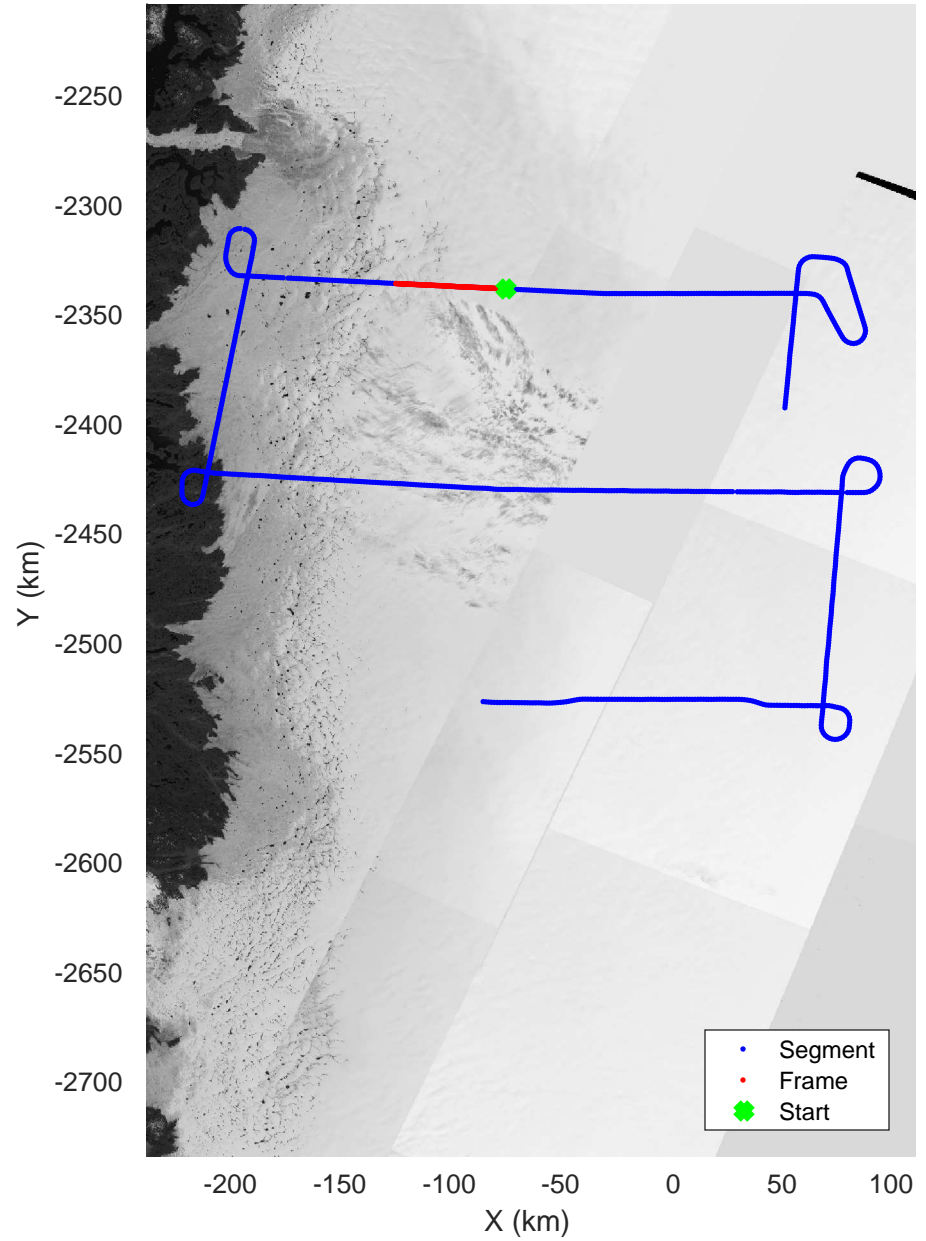

IceSat-2 Central
20160518_02_007
Polar Stereograph 70N/-45E