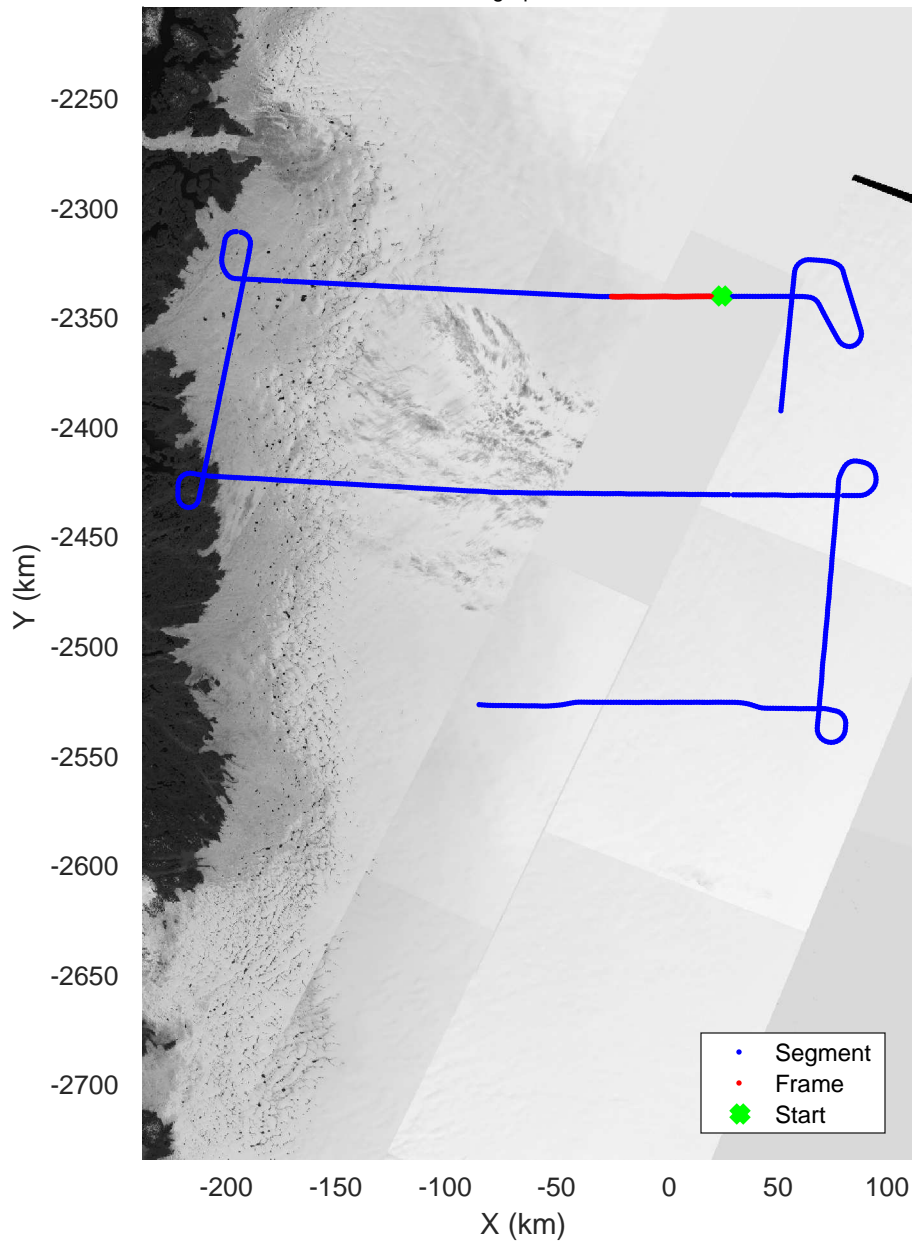

IceSat-2 Central
20160518_02_005
Polar Stereograph 70N/-45E