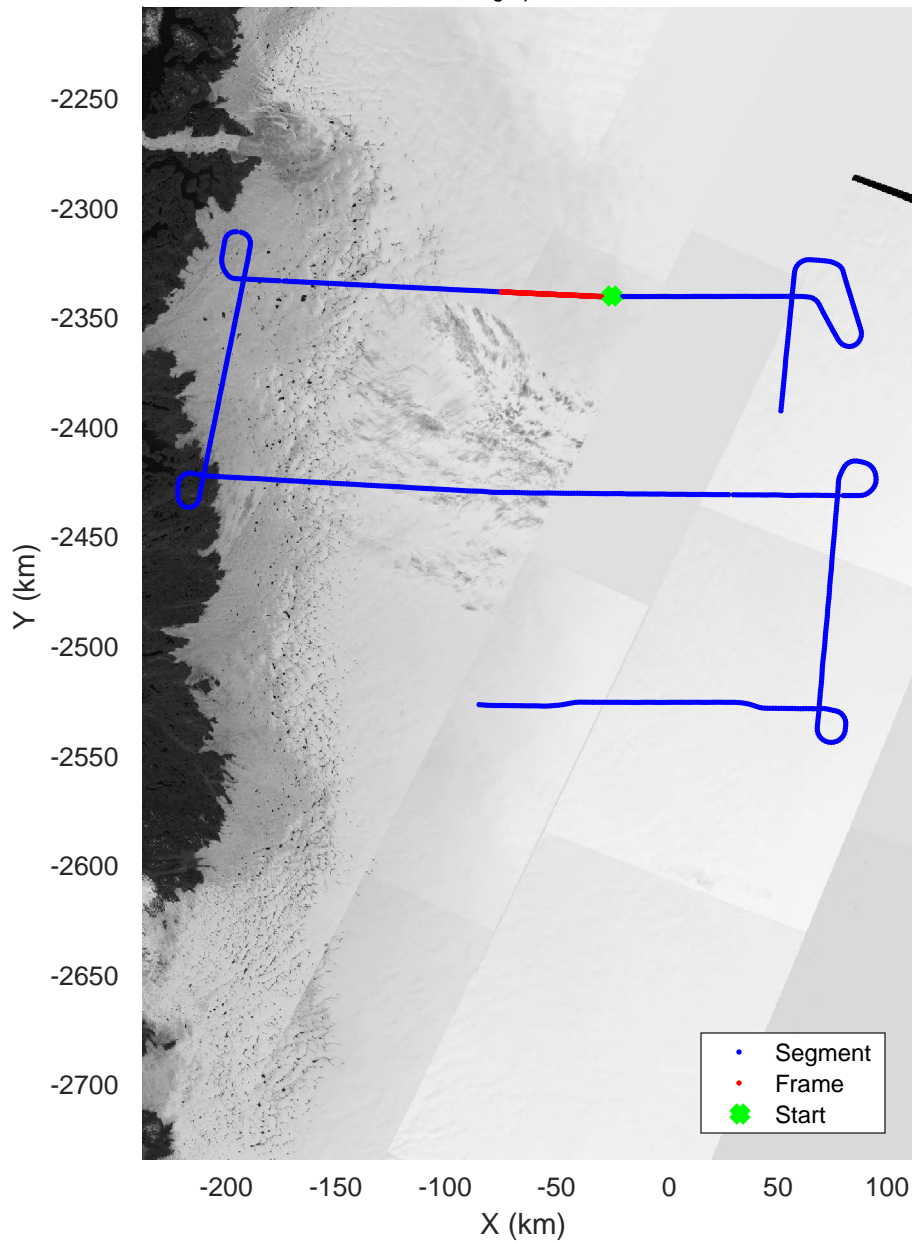

IceSat-2 Central
20160518_02_006
Polar Stereograph 70N/-45E