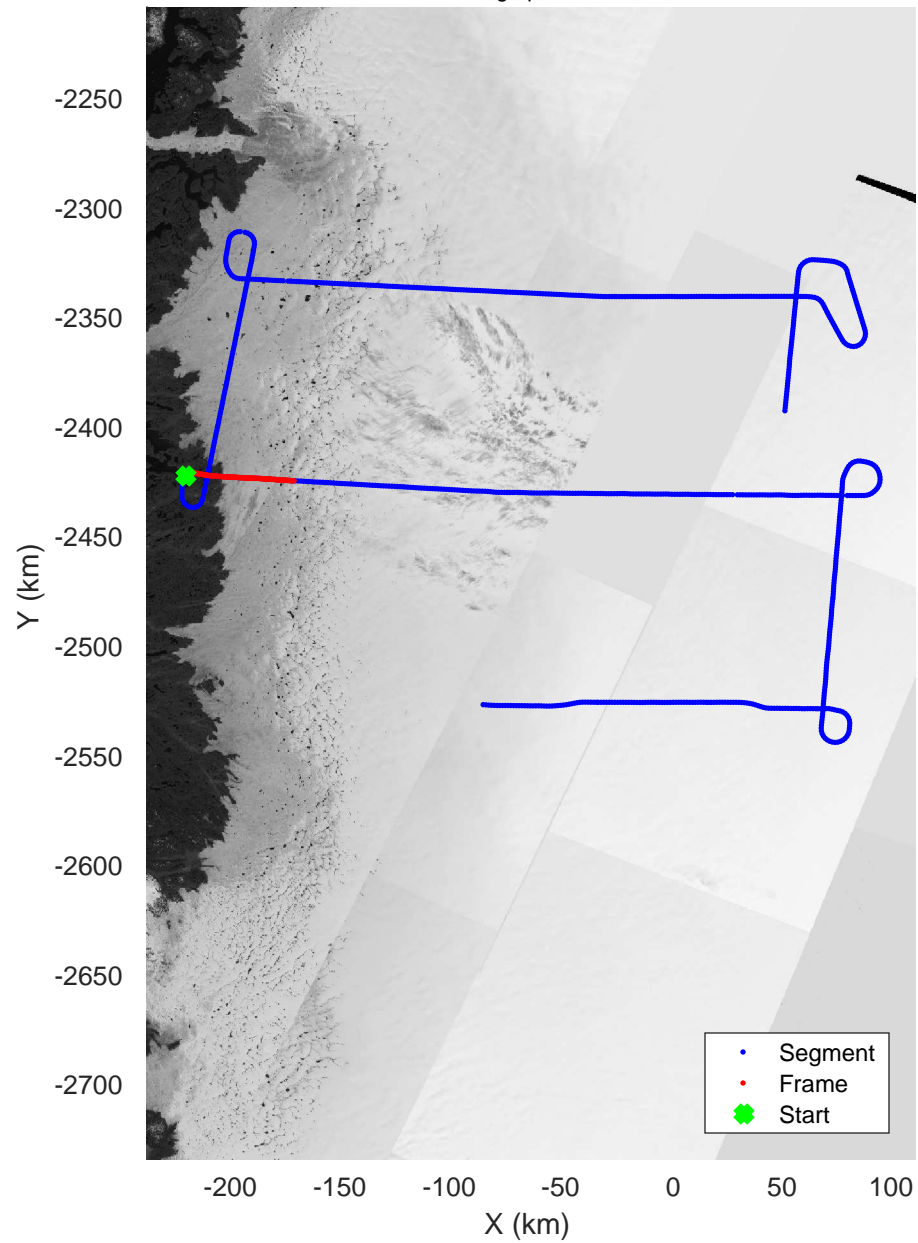

IceSat-2 Central
20160518_02_013
Polar Stereograph 70N/-45E