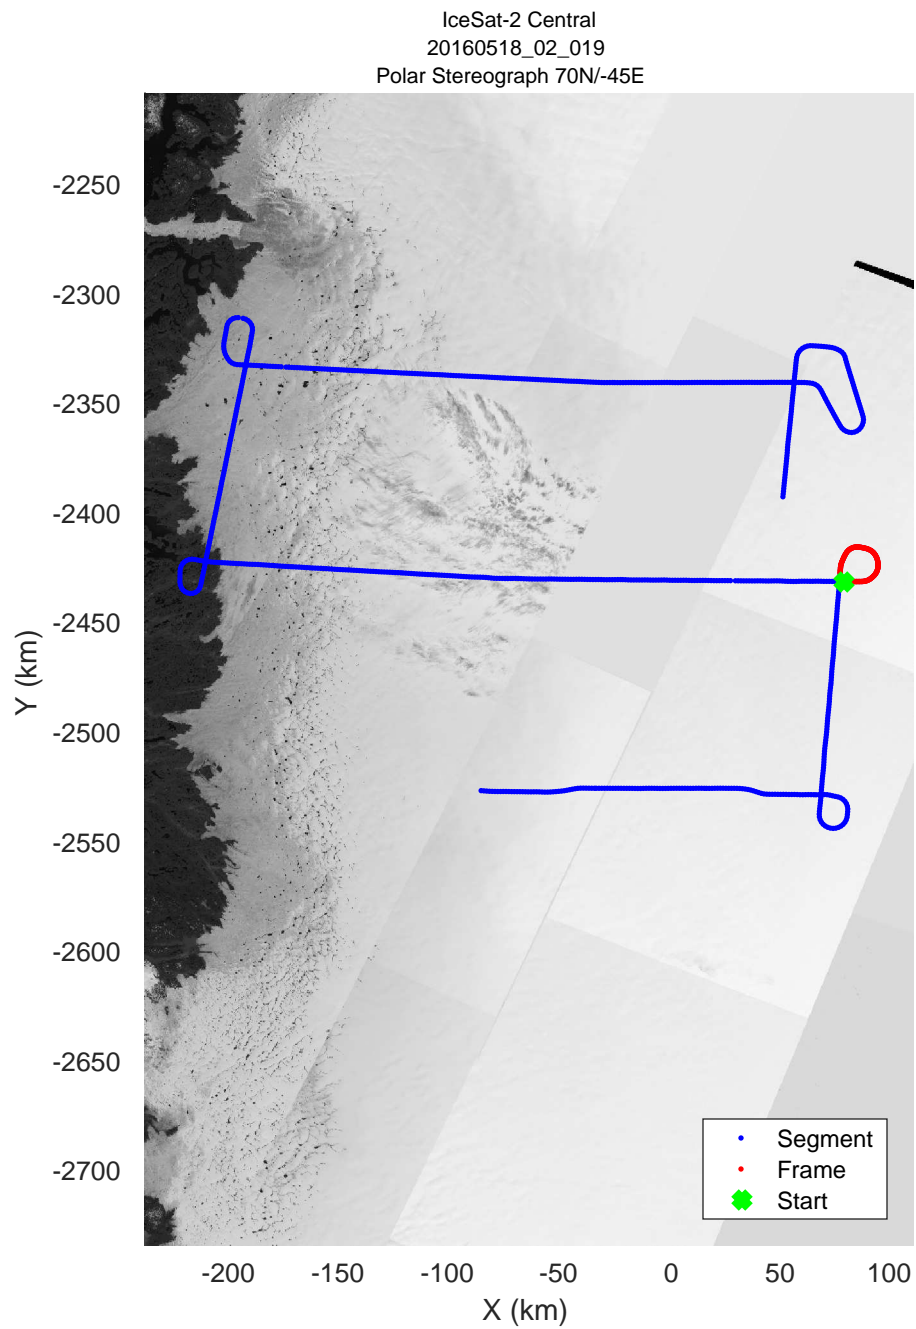

IceSat-2 Central
20160518_02_018
Polar Stereograph 70N/-45E

mcords5 2016_Greenland_P3: "IceSat-2 Central" 20160518_02_018: 16:48:44.3 to 16:54:40.7 GPS

mcords5 2016_Greenland_P3: "IceSat-2 Central" 20160518_02_018: 16:48:44.3 to 16:54:40.7 GPS

mcords5 2016_Greenland_P3: "IceSat-2 Central" 20160518_02_019: 16:54:41.0 to 17:00:36.9 GPS

mcords5 2016_Greenland_P3: "IceSat-2 Central" 20160518_02_019: 16:54:41.0 to 17:00:36.9 GPS

IceSat-2 Central
20160518_02_020
Polar Stereograph 70N/-45E