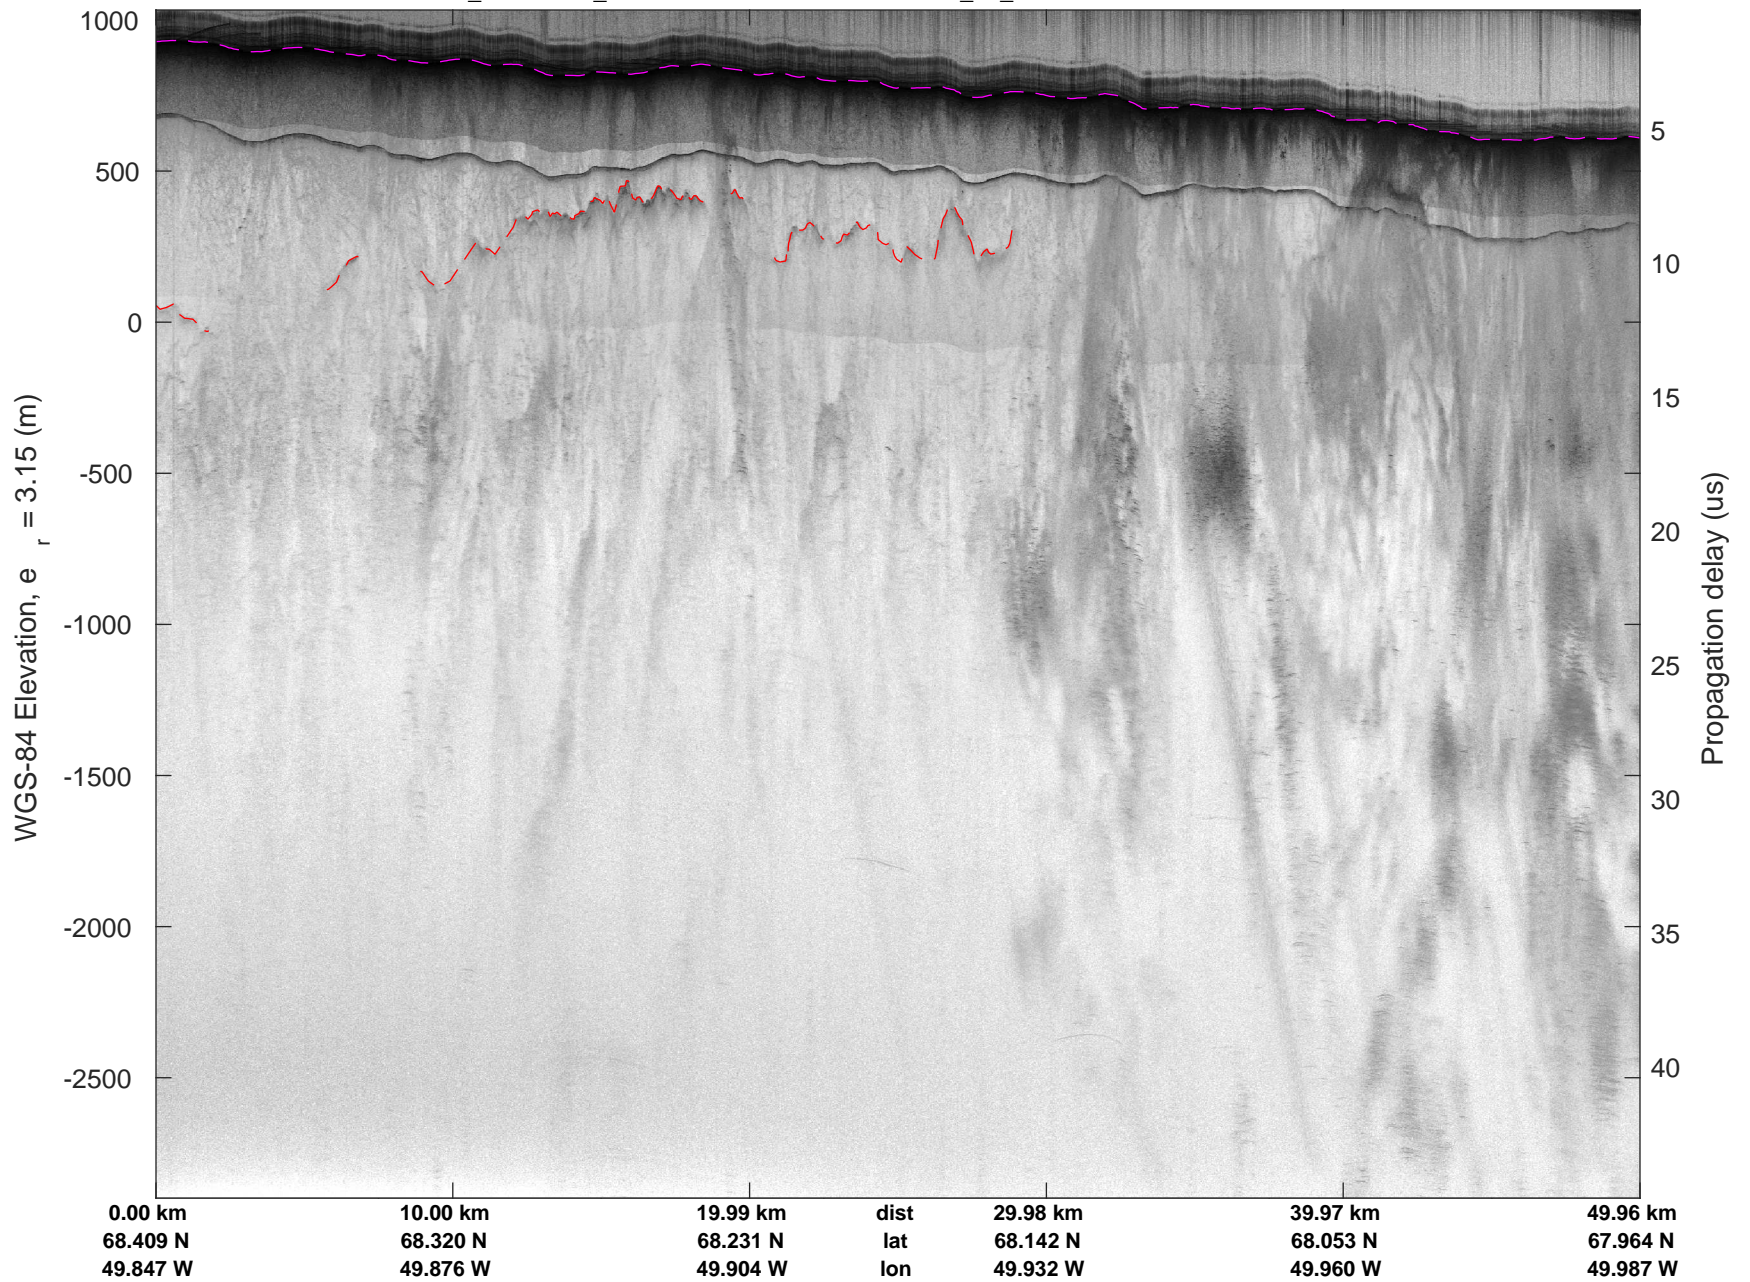

mcords5 2016_Greenland_P3: "IceSat-2 Central" 20160518_02_010: 16:00:44.7 to 16:06:51.7 GPS

IceSat-2 Central
20160518_02_011
Polar Stereograph 70N/-45E

mcords5 2016_Greenland_P3: "IceSat-2 Central" 20160518_02_011: 16:06:52.0 to 16:12:48.0 GPS

mcords5 2016_Greenland_P3: "IceSat-2 Central" 20160518_02_011: 16:06:52.0 to 16:12:48.0 GPS

IceSat-2 Central
20160518_02_012
Polar Stereograph 70N/-45E

mcords5 2016_Greenland_P3: "IceSat-2 Central" 20160518_02_012: 16:12:48.2 to 16:19:05.0 GPS