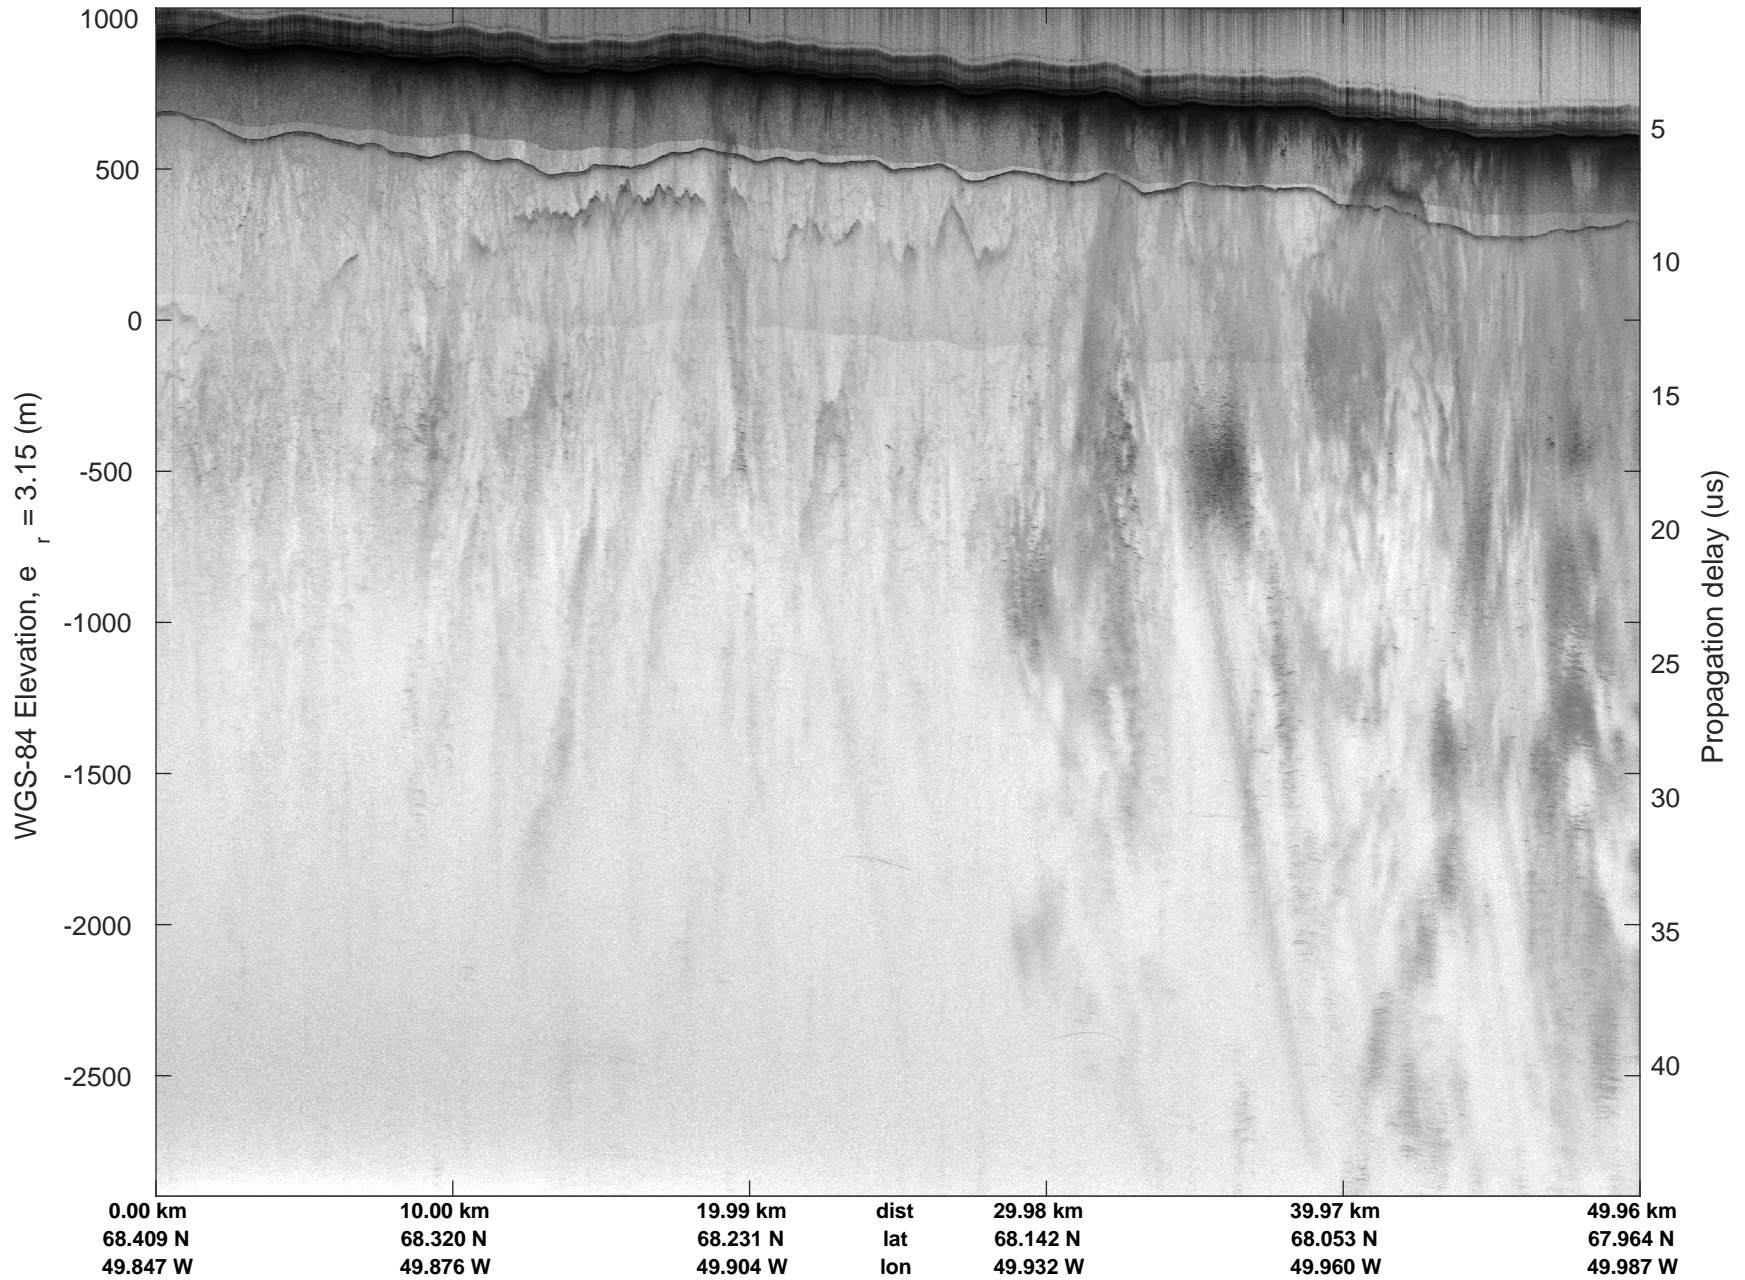

mcords5 2016_Greenland_P3: "IceSat-2 Central" 20160518_02_010: 16:00:44.7 to 16:06:51.7 GPS

IceSat-2 Central
20160518_02_011
Polar Stereograph 70N/-45E

mcords5 2016_Greenland_P3: "IceSat-2 Central" 20160518_02_011: 16:06:52.0 to 16:12:48.0 GPS