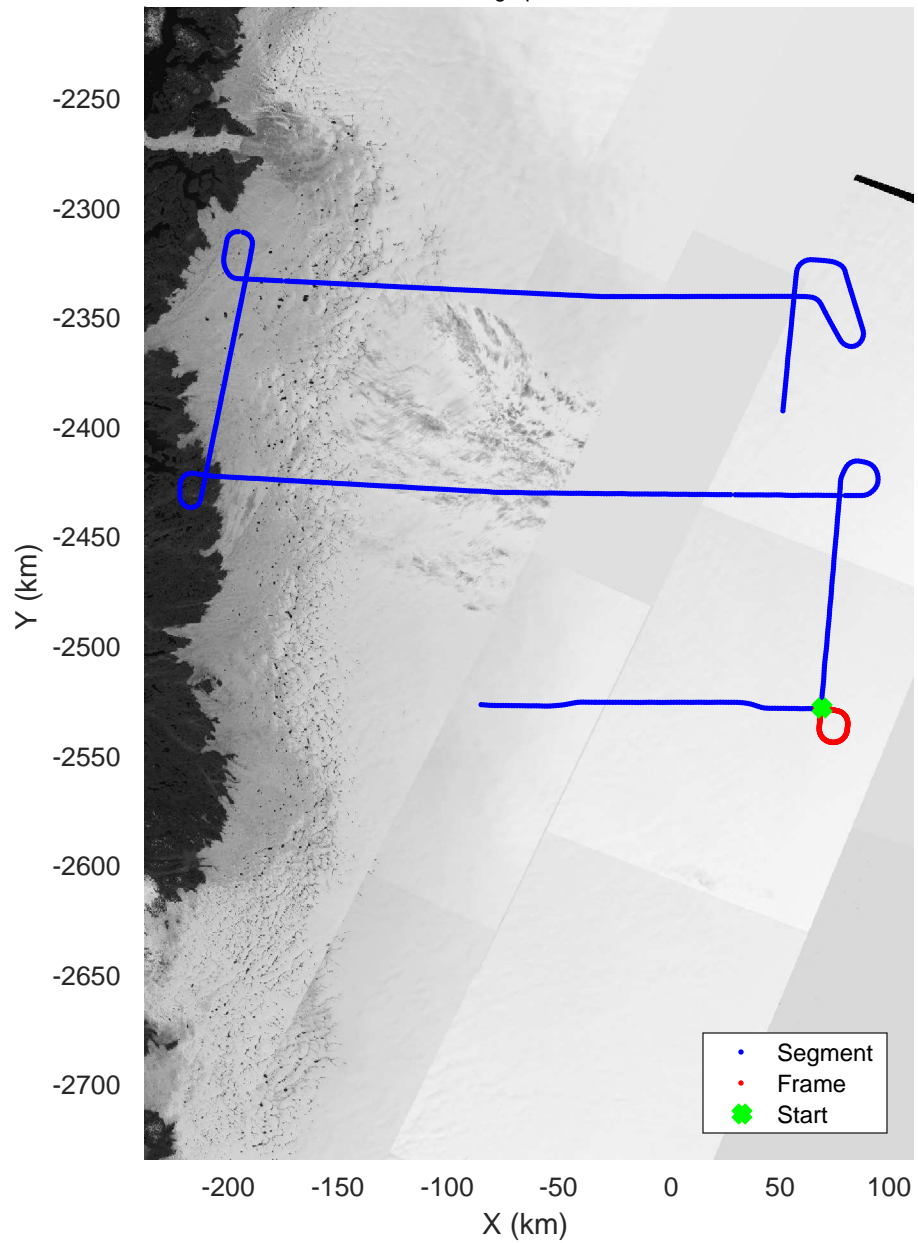

mcords5 2016_Greenland_P3: "IceSat-2 Central" 20160518_02_020: 17:00:37.1 to 17:06:30.6 GPS

mcords5 2016_Greenland_P3: "IceSat-2 Central" 20160518_02_020: 17:00:37.1 to 17:06:30.6 GPS

IceSat-2 Central
20160518_02_021
Polar Stereograph 70N/-45E

mcords5 2016_Greenland_P3: "IceSat-2 Central" 20160518_02_021: 17:06:30.8 to 17:12:23.8 GPS

mcords5 2016_Greenland_P3: "IceSat-2 Central" 20160518_02_021: 17:06:30.8 to 17:12:23.8 GPS

IceSat-2 Central
20160518_02_022
Polar Stereograph 70N/-45E

mcords5 2016_Greenland_P3: "IceSat-2 Central" 20160518_02_022: 17:12:24.0 to 17:18:15.0 GPS

mcords5 2016_Greenland_P3: "IceSat-2 Central" 20160518_02_022: 17:12:24.0 to 17:18:15.0 GPS

IceSat-2 Central
20160518_02_023
Polar Stereograph 70N/-45E