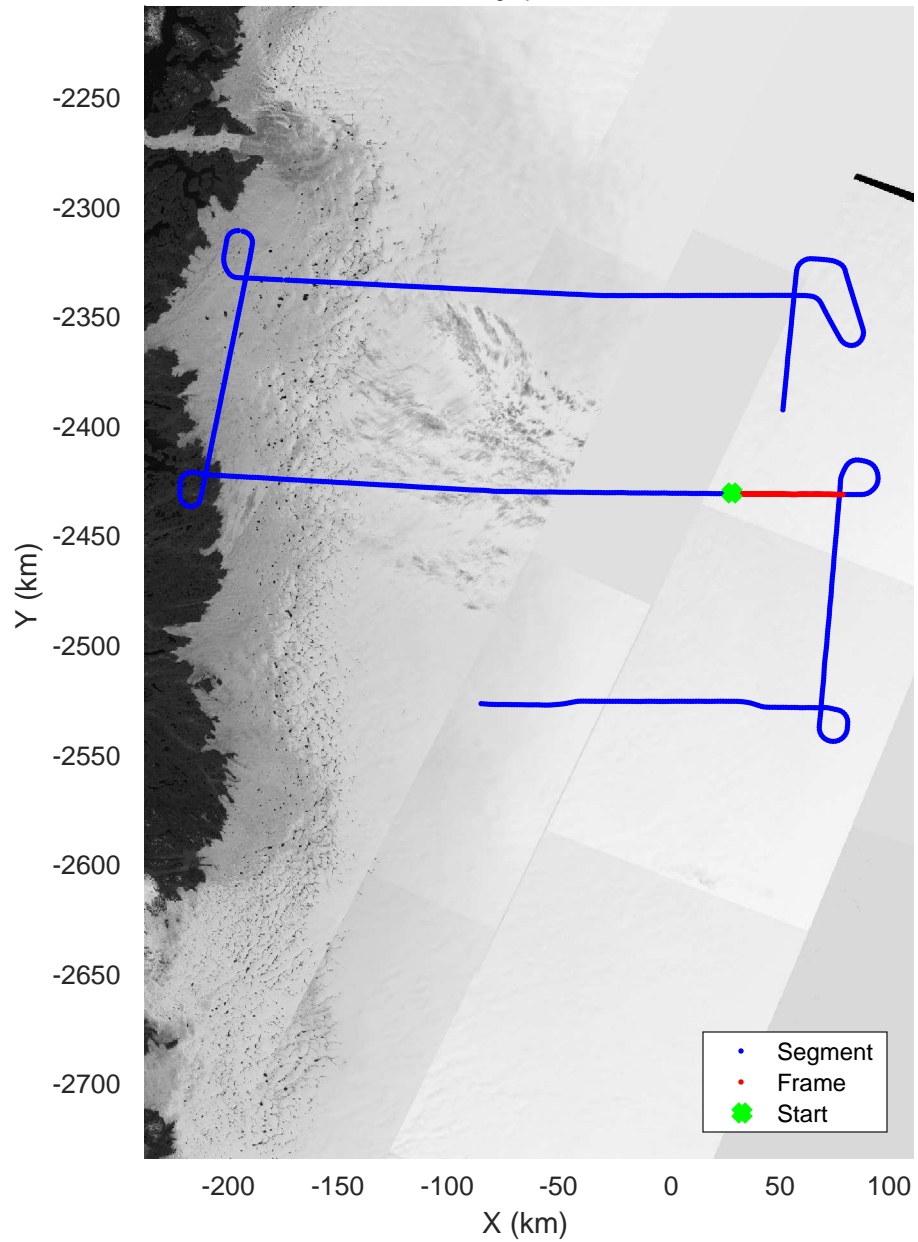

mcords5 2016_Greenland_P3: "IceSat-2 Central" 20160518_02_016: 16:36:59.0 to 16:42:52.2 GPS

mcords5 2016_Greenland_P3: "IceSat-2 Central" 20160518_02_017: 16:42:52.5 to 16:48:44.0 GPS

mcords5 2016_Greenland_P3: "IceSat-2 Central" 20160518_02_017: 16:42:52.5 to 16:48:44.0 GPS

IceSat-2 Central
20160518_02_018
Polar Stereograph 70N/-45E

mcords5 2016_Greenland_P3: "IceSat-2 Central" 20160518_02_018: 16:48:44.3 to 16:54:40.7 GPS

mcords5 2016_Greenland_P3: "IceSat-2 Central" 20160518_02_018: 16:48:44.3 to 16:54:40.7 GPS