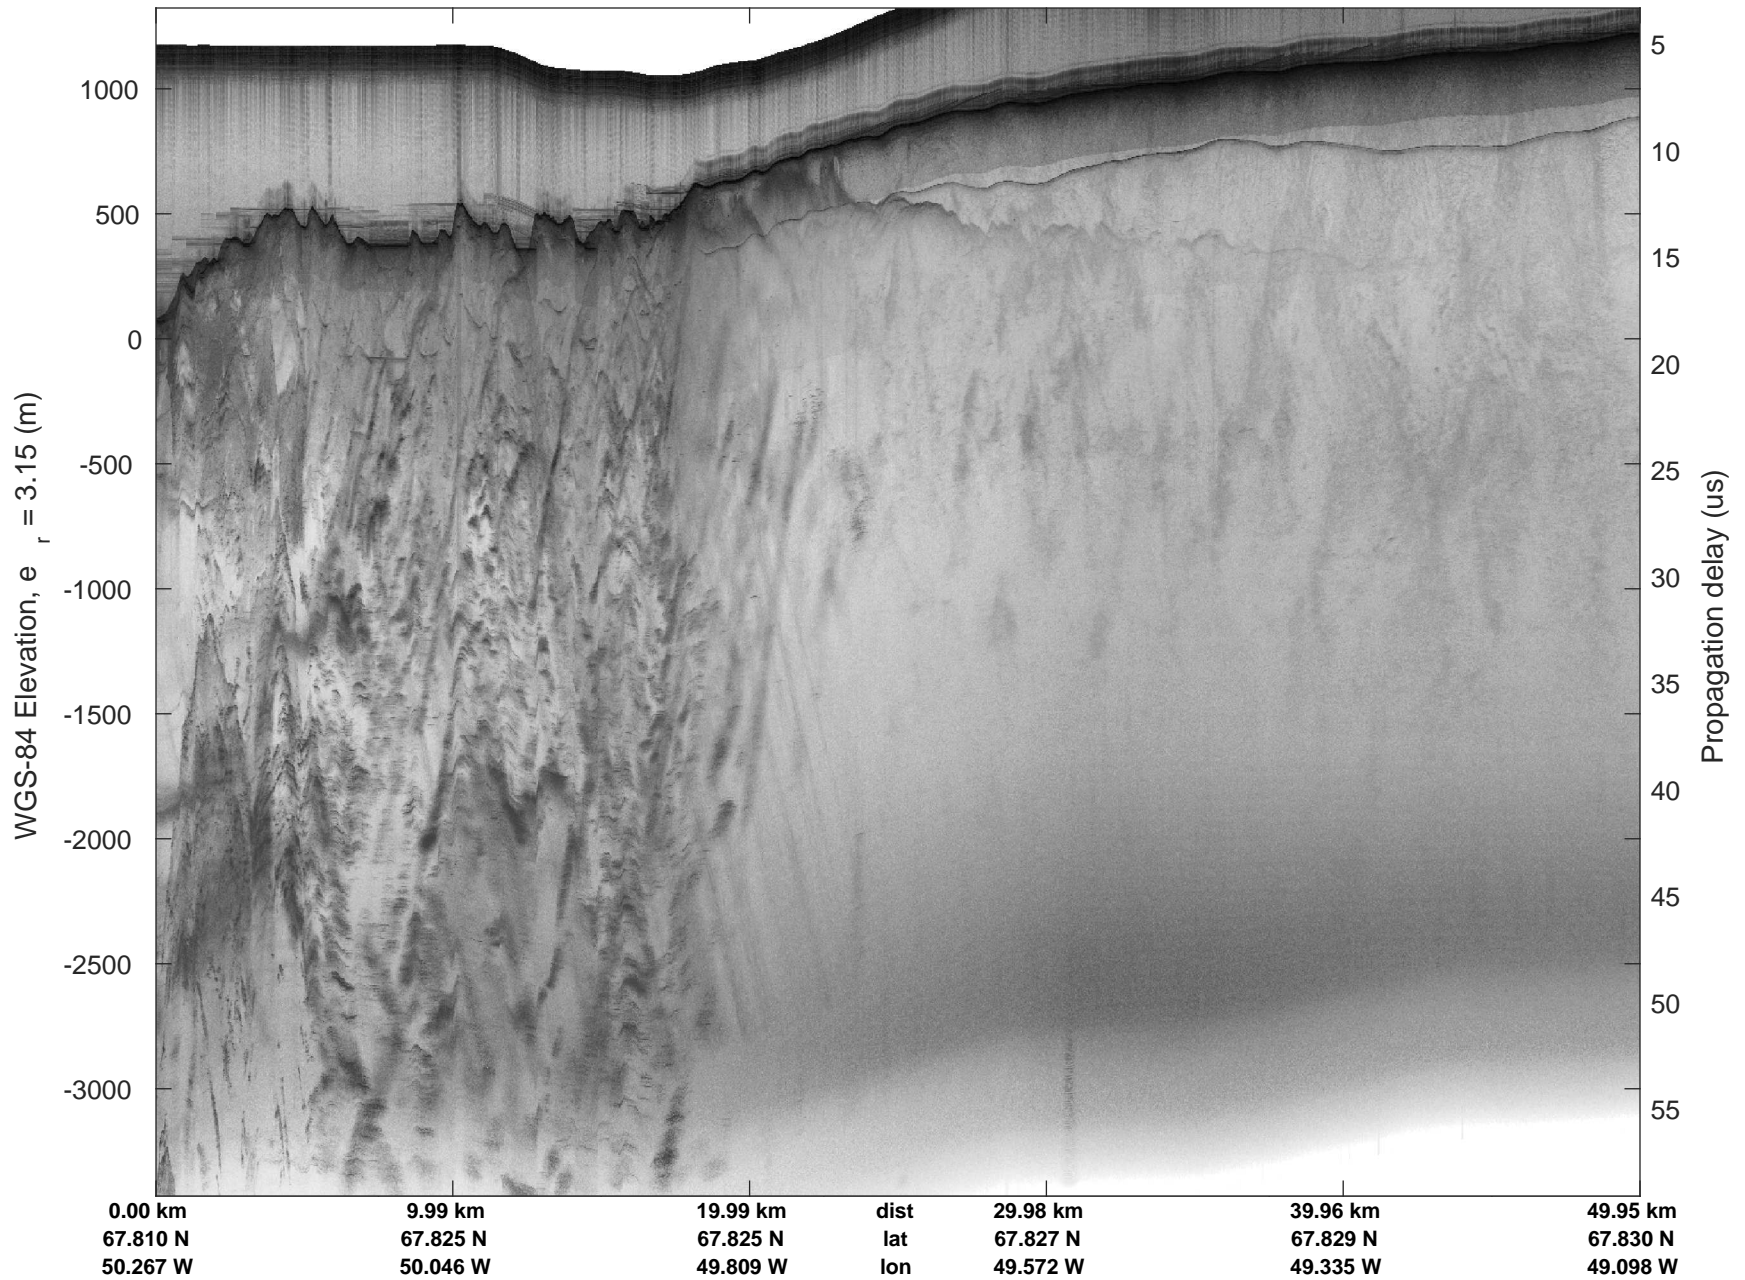

mcords5 2016_Greenland_P3: "IceSat-2 Central" 20160518_02_012: 16:12:48.2 to 16:19:05.0 GPS

IceSat-2 Central
20160518_02_013
Polar Stereograph 70N/-45E

mcords5 2016_Greenland_P3: "IceSat-2 Central" 20160518_02_013: 16:19:05.3 to 16:25:14.2 GPS