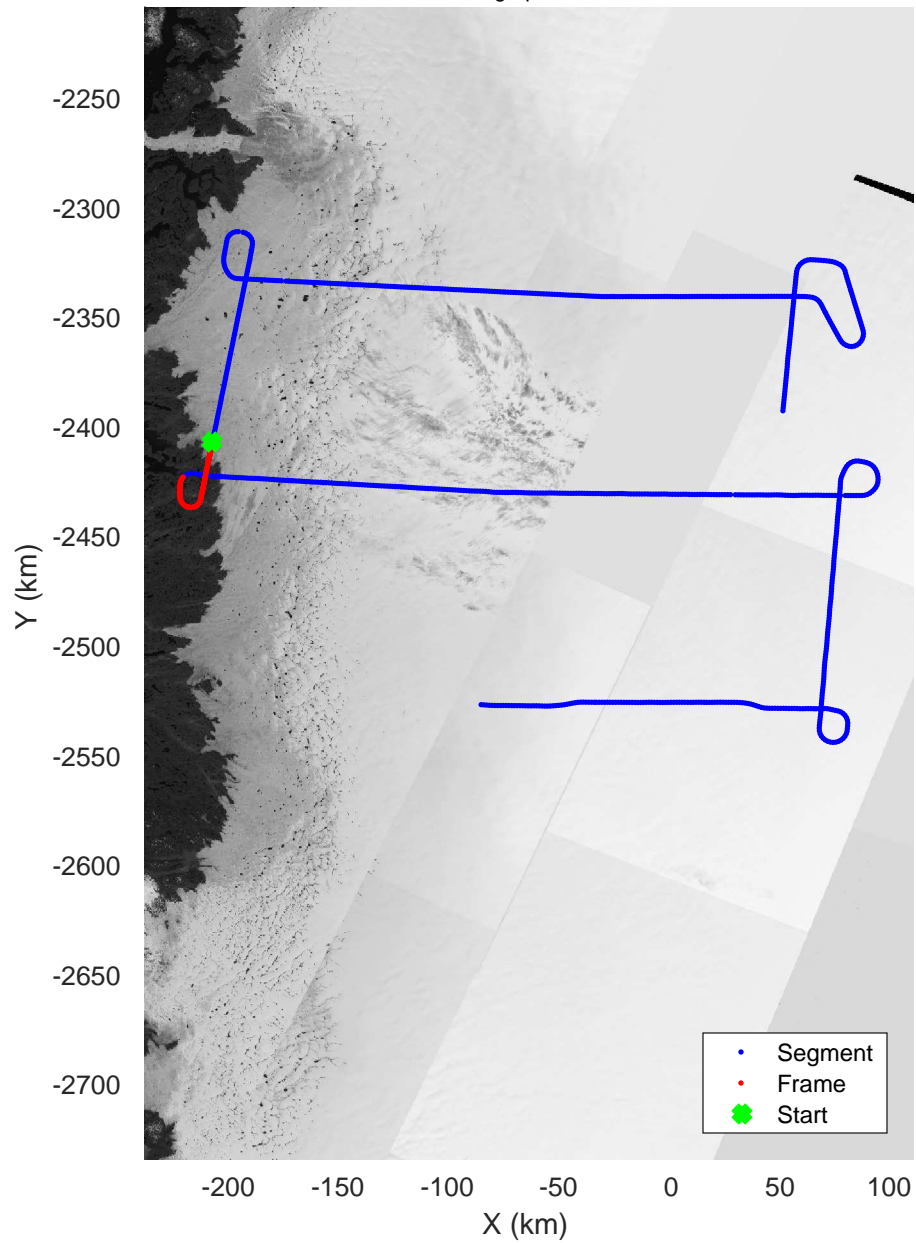

IceSat-2 Central
20160518_02_012
Polar Stereograph 70N/-45E