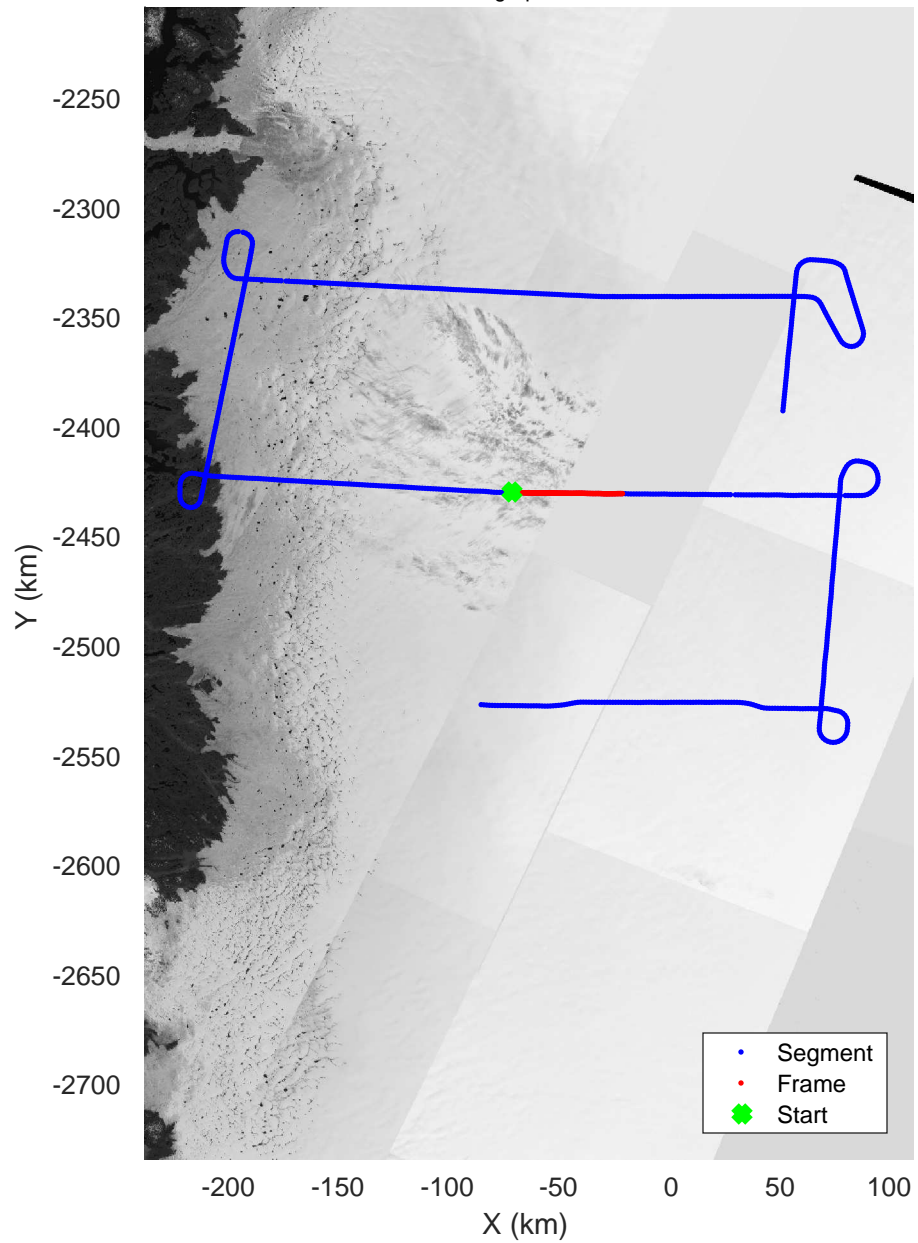

IceSat-2 Central
20160518_02_016
Polar Stereograph 70N/-45E