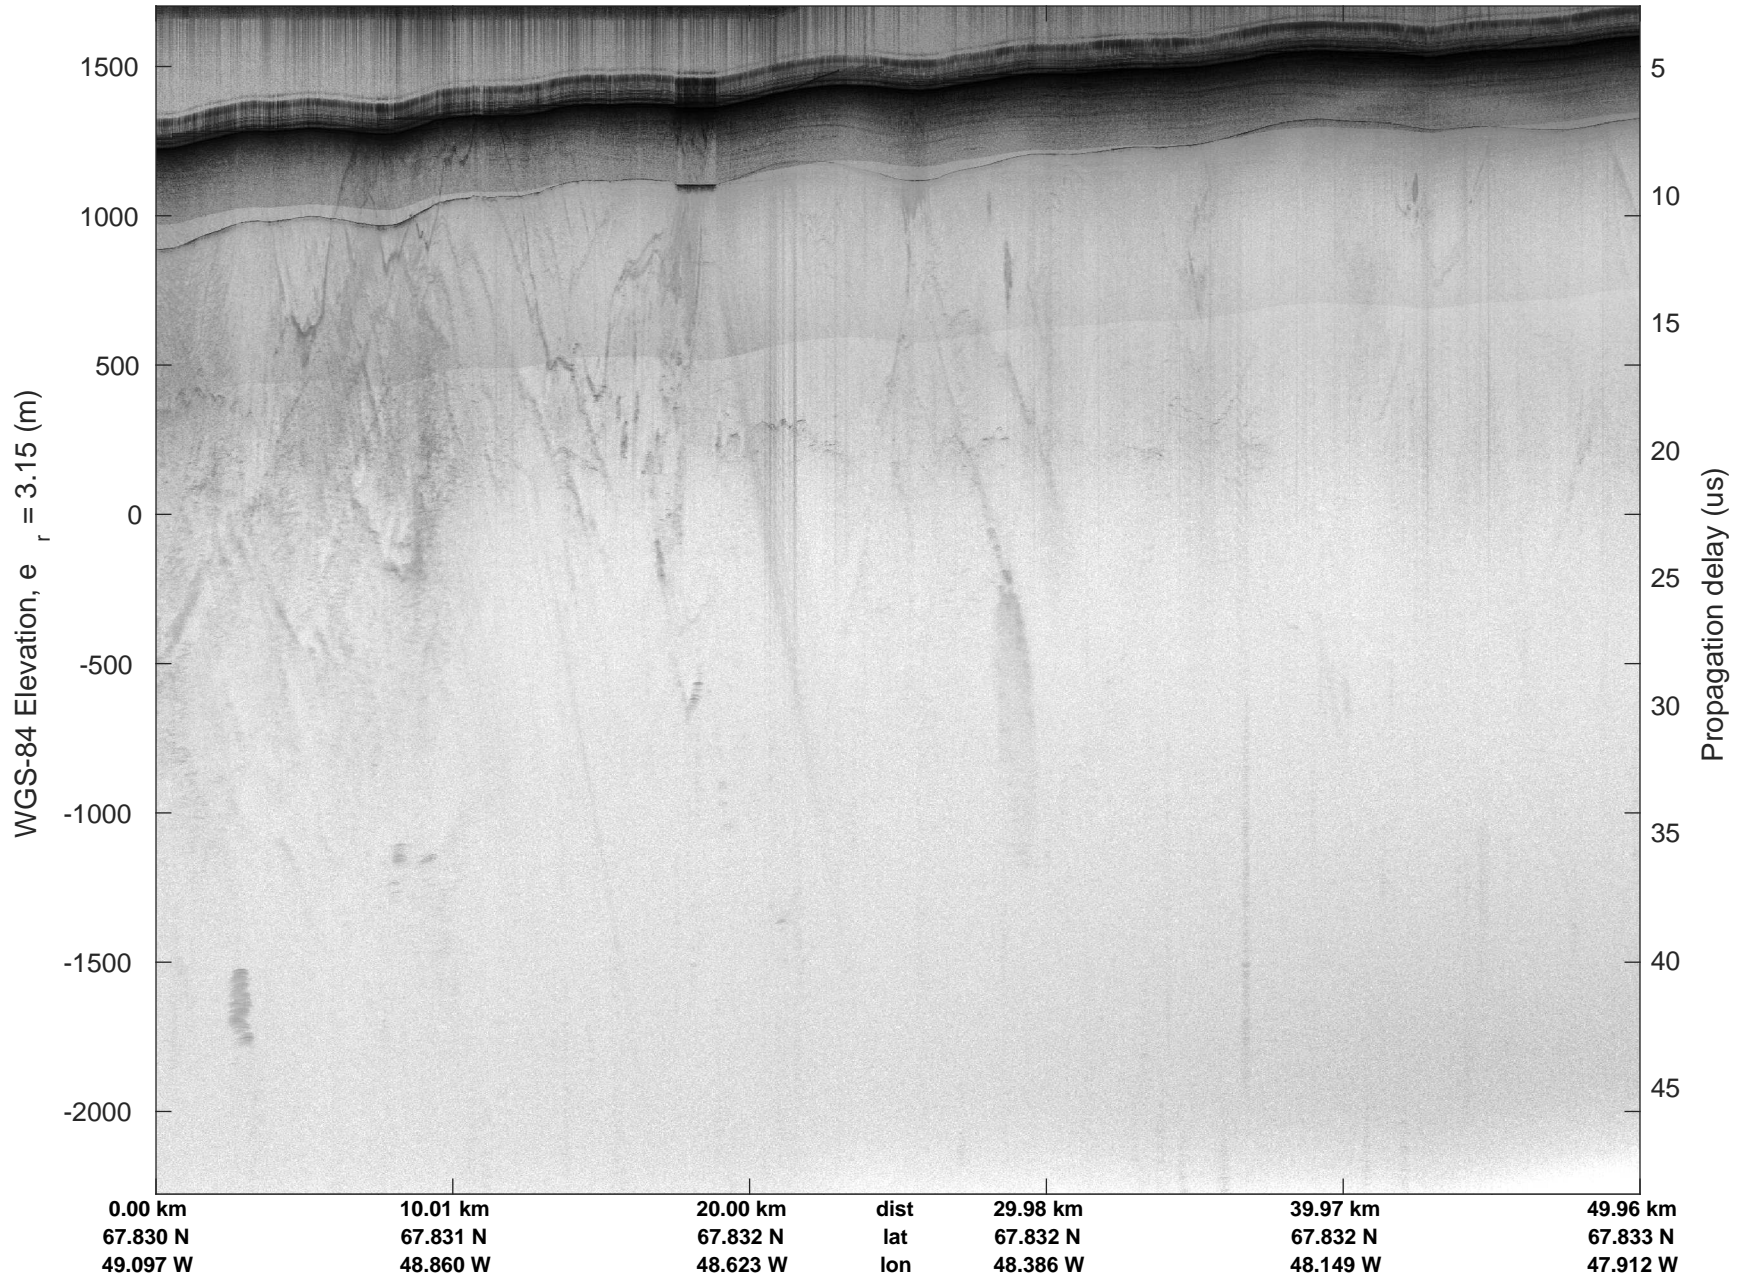

mcords5 2016_Greenland_P3: "IceSat-2 Central" 20160518_02_013: 16:19:05.3 to 16:25:14.2 GPS

IceSat-2 Central
20160518_02_014
Polar Stereograph 70N/-45E

mcords5 2016_Greenland_P3: "IceSat-2 Central" 20160518_02_014: 16:25:14.4 to 16:31:12.2 GPS