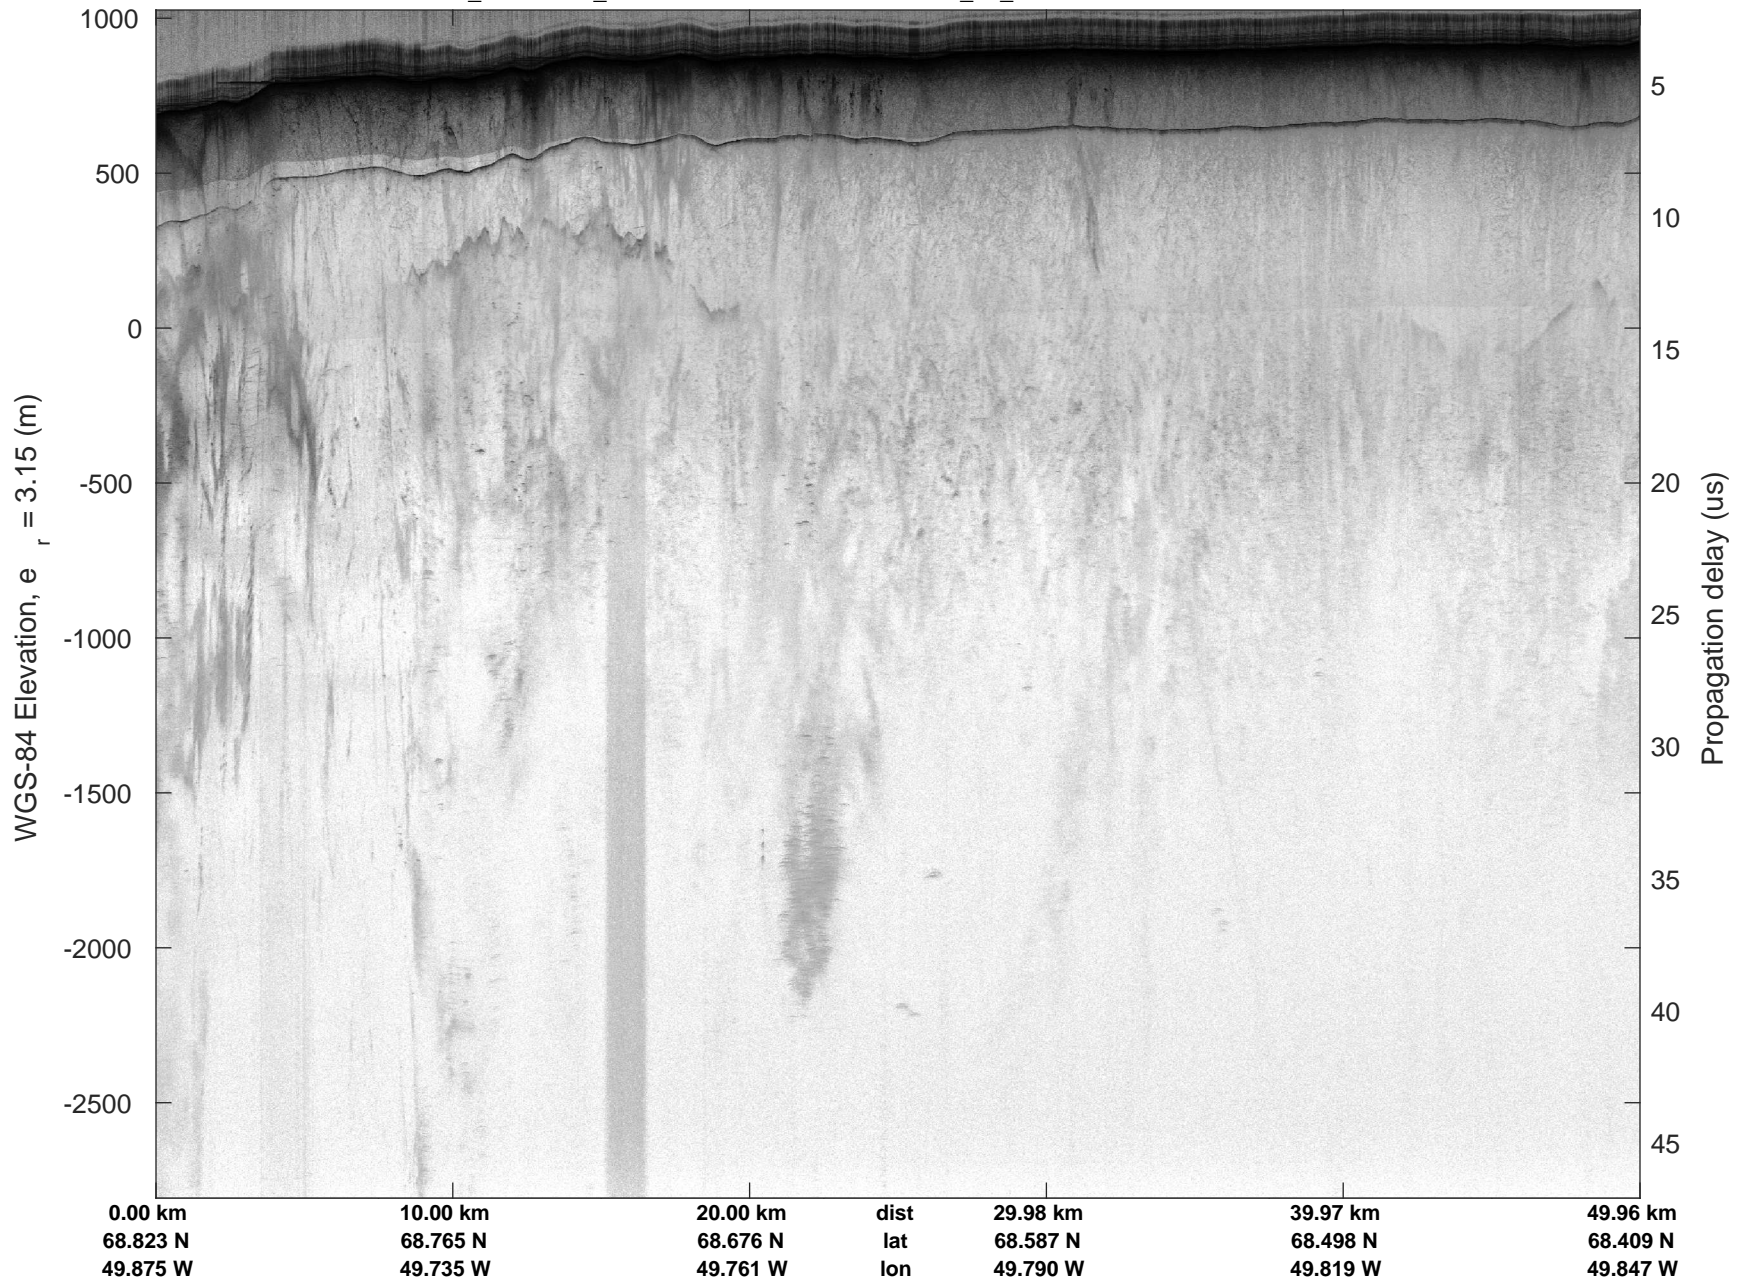

mcords5 2016_Greenland_P3: "IceSat-2 Central" 20160518_02_009: 15:54:31.0 to 16:00:44.4 GPS

IceSat-2 Central
20160518_02_010
Polar Stereograph 70N/-45E

mcords5 2016_Greenland_P3: "IceSat-2 Central" 20160518_02_010: 16:00:44.7 to 16:06:51.7 GPS