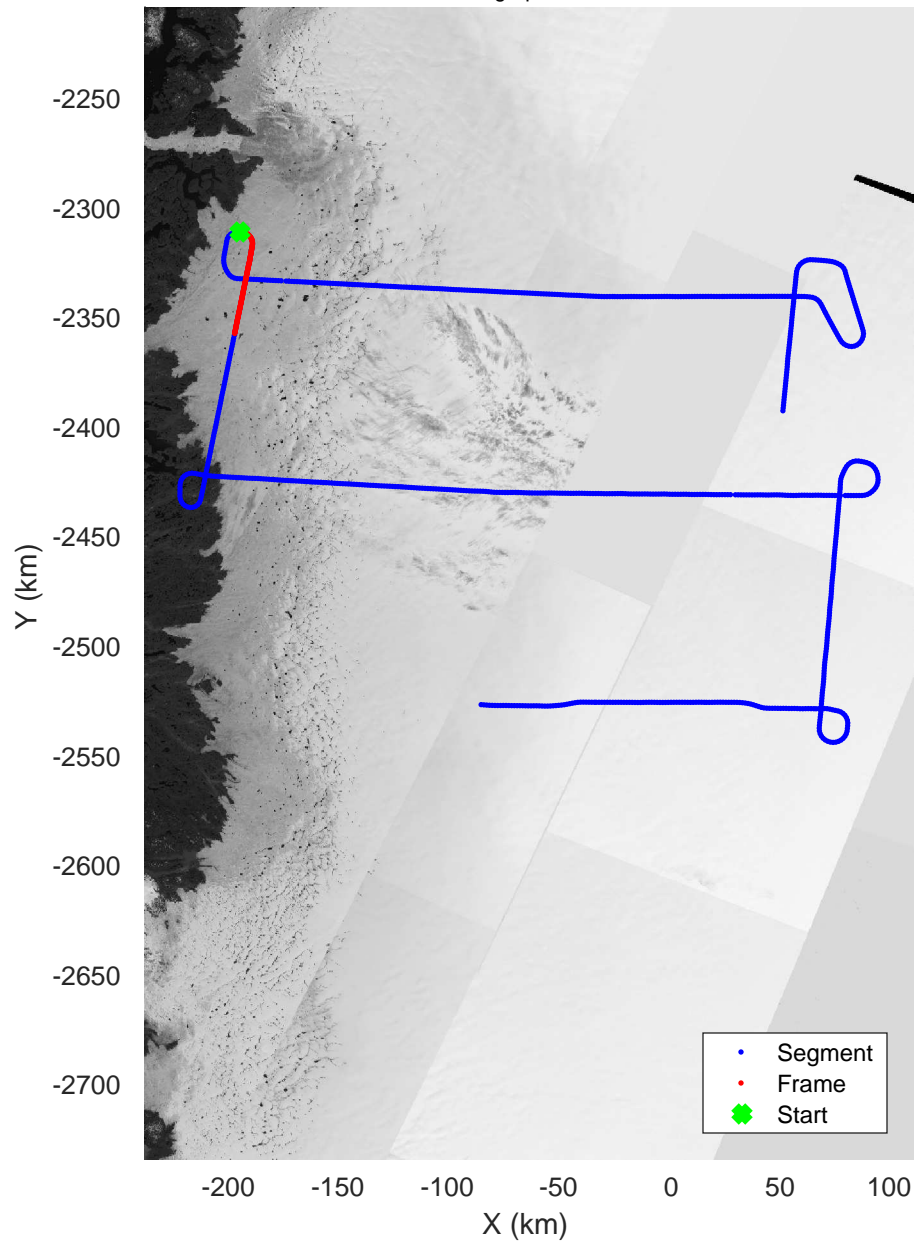

IceSat-2 Central
20160518_02_010
Polar Stereograph 70N/-45E