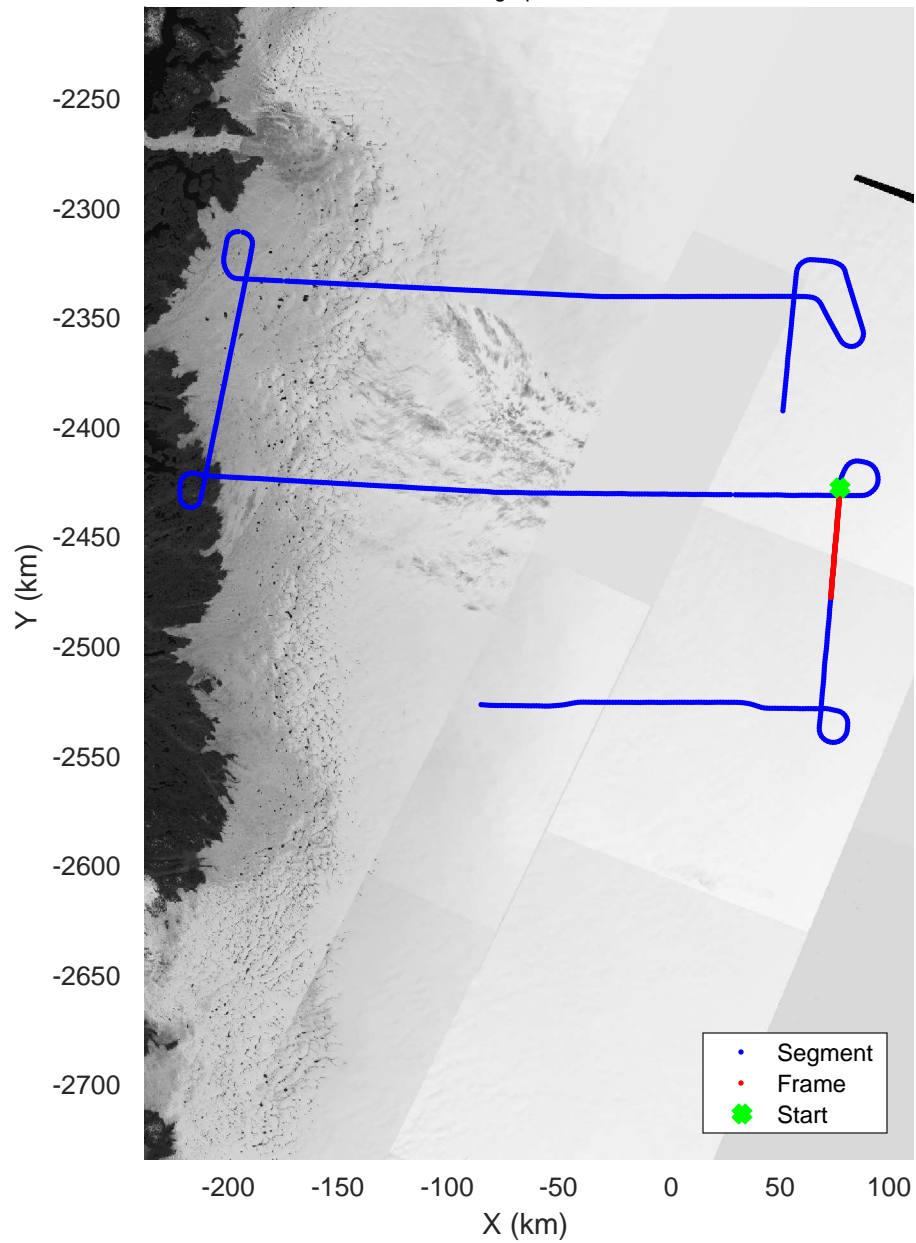

IceSat-2 Central
20160518_02_018
Polar Stereograph 70N/-45E

mcords5 2016_Greenland_P3: "IceSat-2 Central" 20160518_02_018: 16:48:44.3 to 16:54:40.7 GPS

mcords5 2016_Greenland_P3: "IceSat-2 Central" 20160518_02_018: 16:48:44.3 to 16:54:40.7 GPS

mcords5 2016_Greenland_P3: "IceSat-2 Central" 20160518_02_019: 16:54:41.0 to 17:00:36.9 GPS

mcords5 2016_Greenland_P3: "IceSat-2 Central" 20160518_02_019: 16:54:41.0 to 17:00:36.9 GPS

IceSat-2 Central
20160518_02_020
Polar Stereograph 70N/-45E