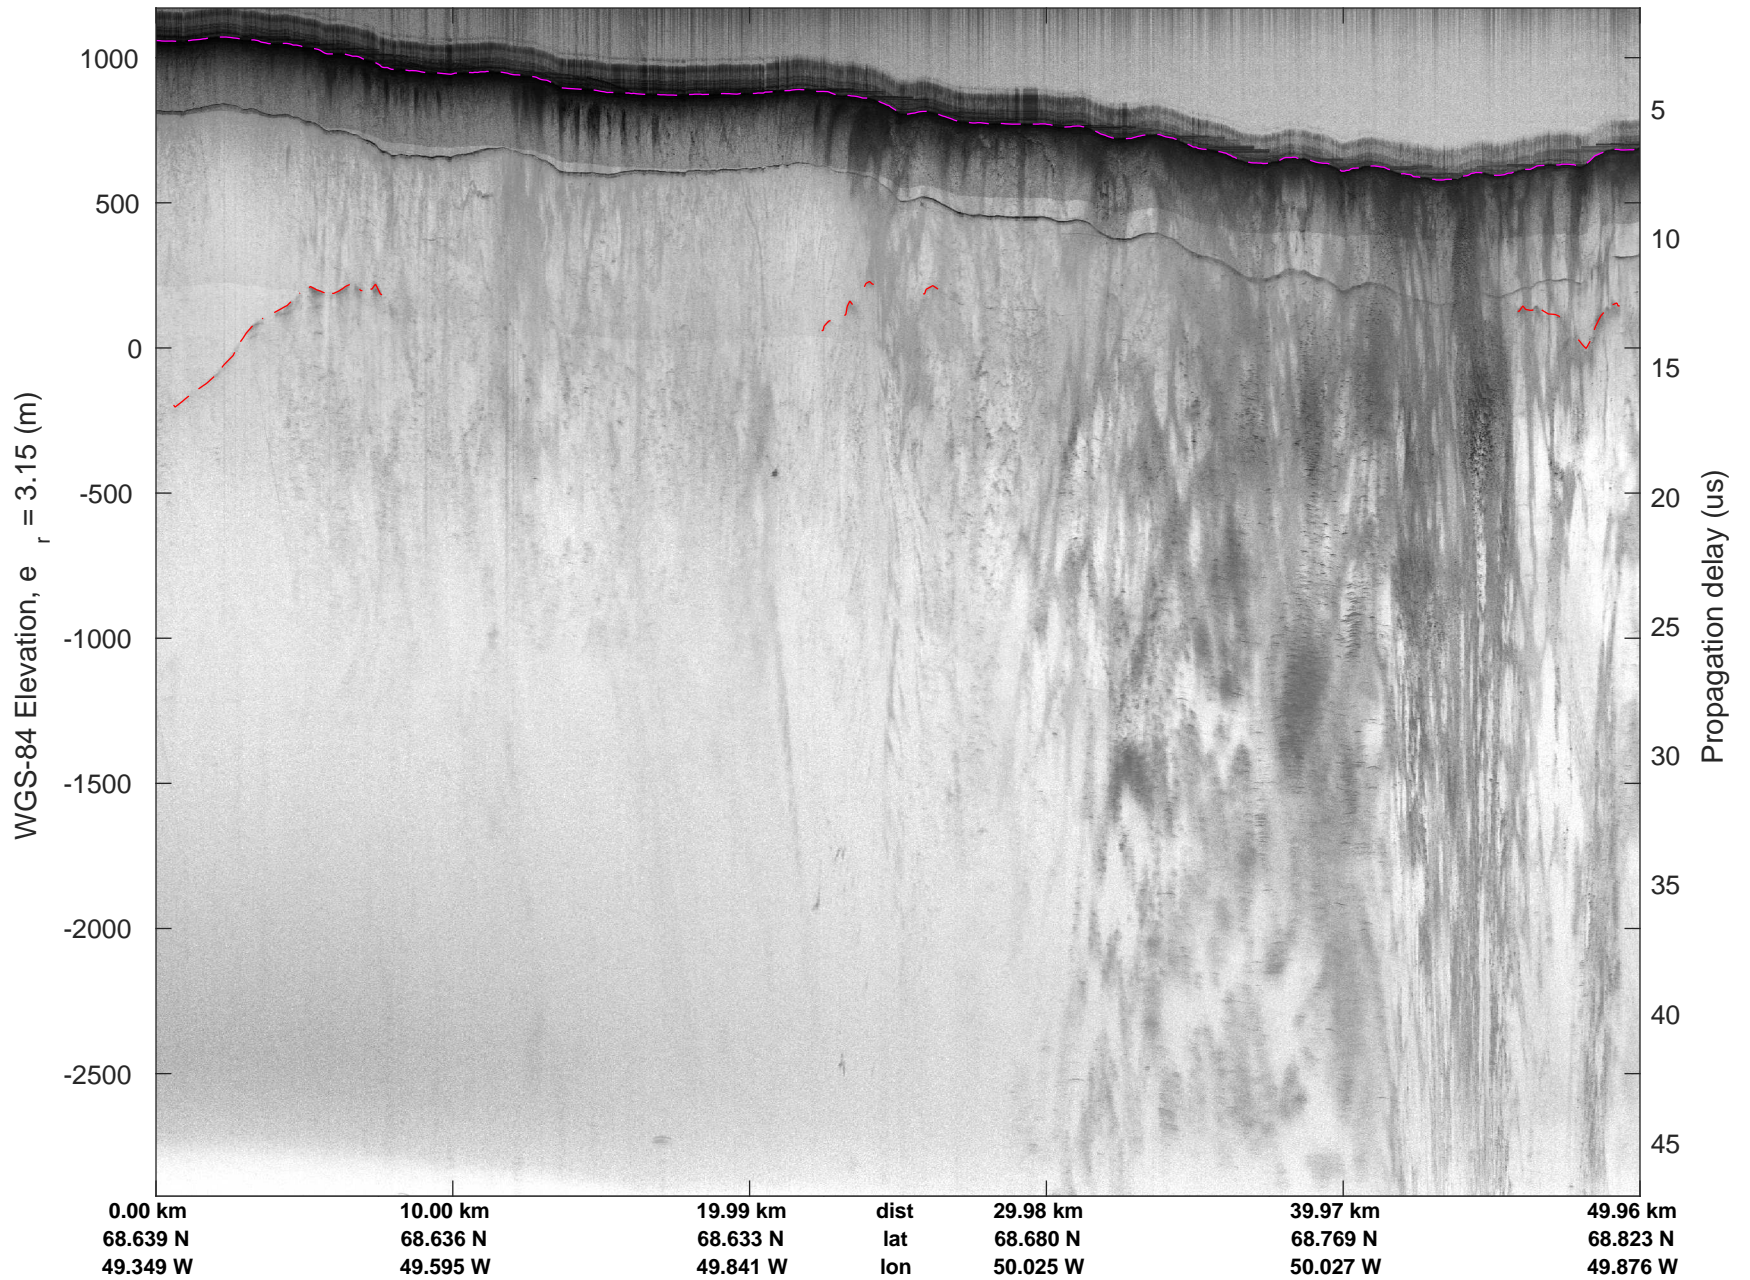

mcords5 2016_Greenland_P3: "IceSat-2 Central" 20160518_02_008: 15:48:35.2 to 15:54:30.7 GPS

IceSat-2 Central
20160518_02_009
Polar Stereograph 70N/-45E

mcords5 2016_Greenland_P3: "IceSat-2 Central" 20160518_02_009: 15:54:31.0 to 16:00:44.4 GPS

mcords5 2016_Greenland_P3: "IceSat-2 Central" 20160518_02_009: 15:54:31.0 to 16:00:44.4 GPS

IceSat-2 Central
20160518_02_010
Polar Stereograph 70N/-45E

mcords5 2016_Greenland_P3: "IceSat-2 Central" 20160518_02_010: 16:00:44.7 to 16:06:51.7 GPS