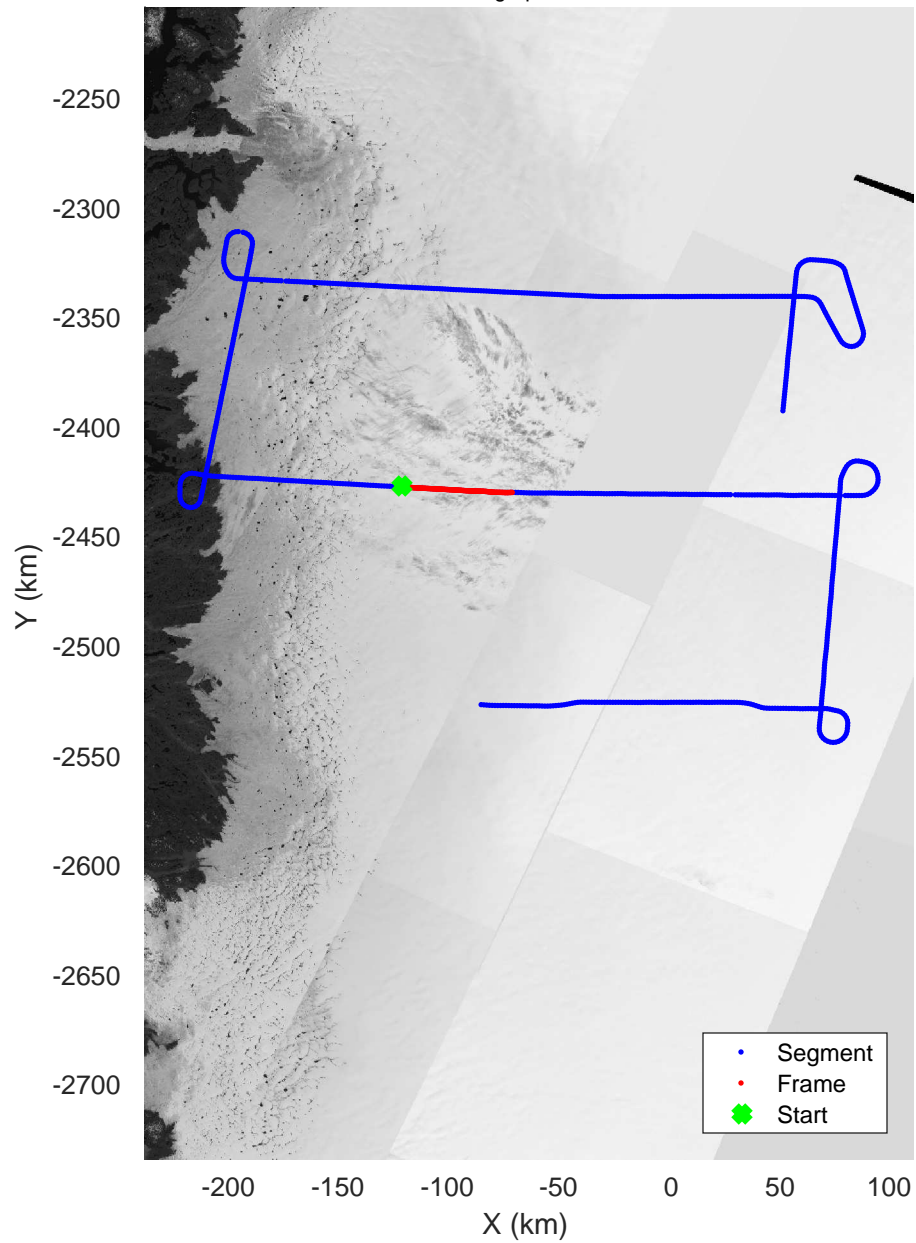

IceSat-2 Central
20160518_02_015
Polar Stereograph 70N/-45E