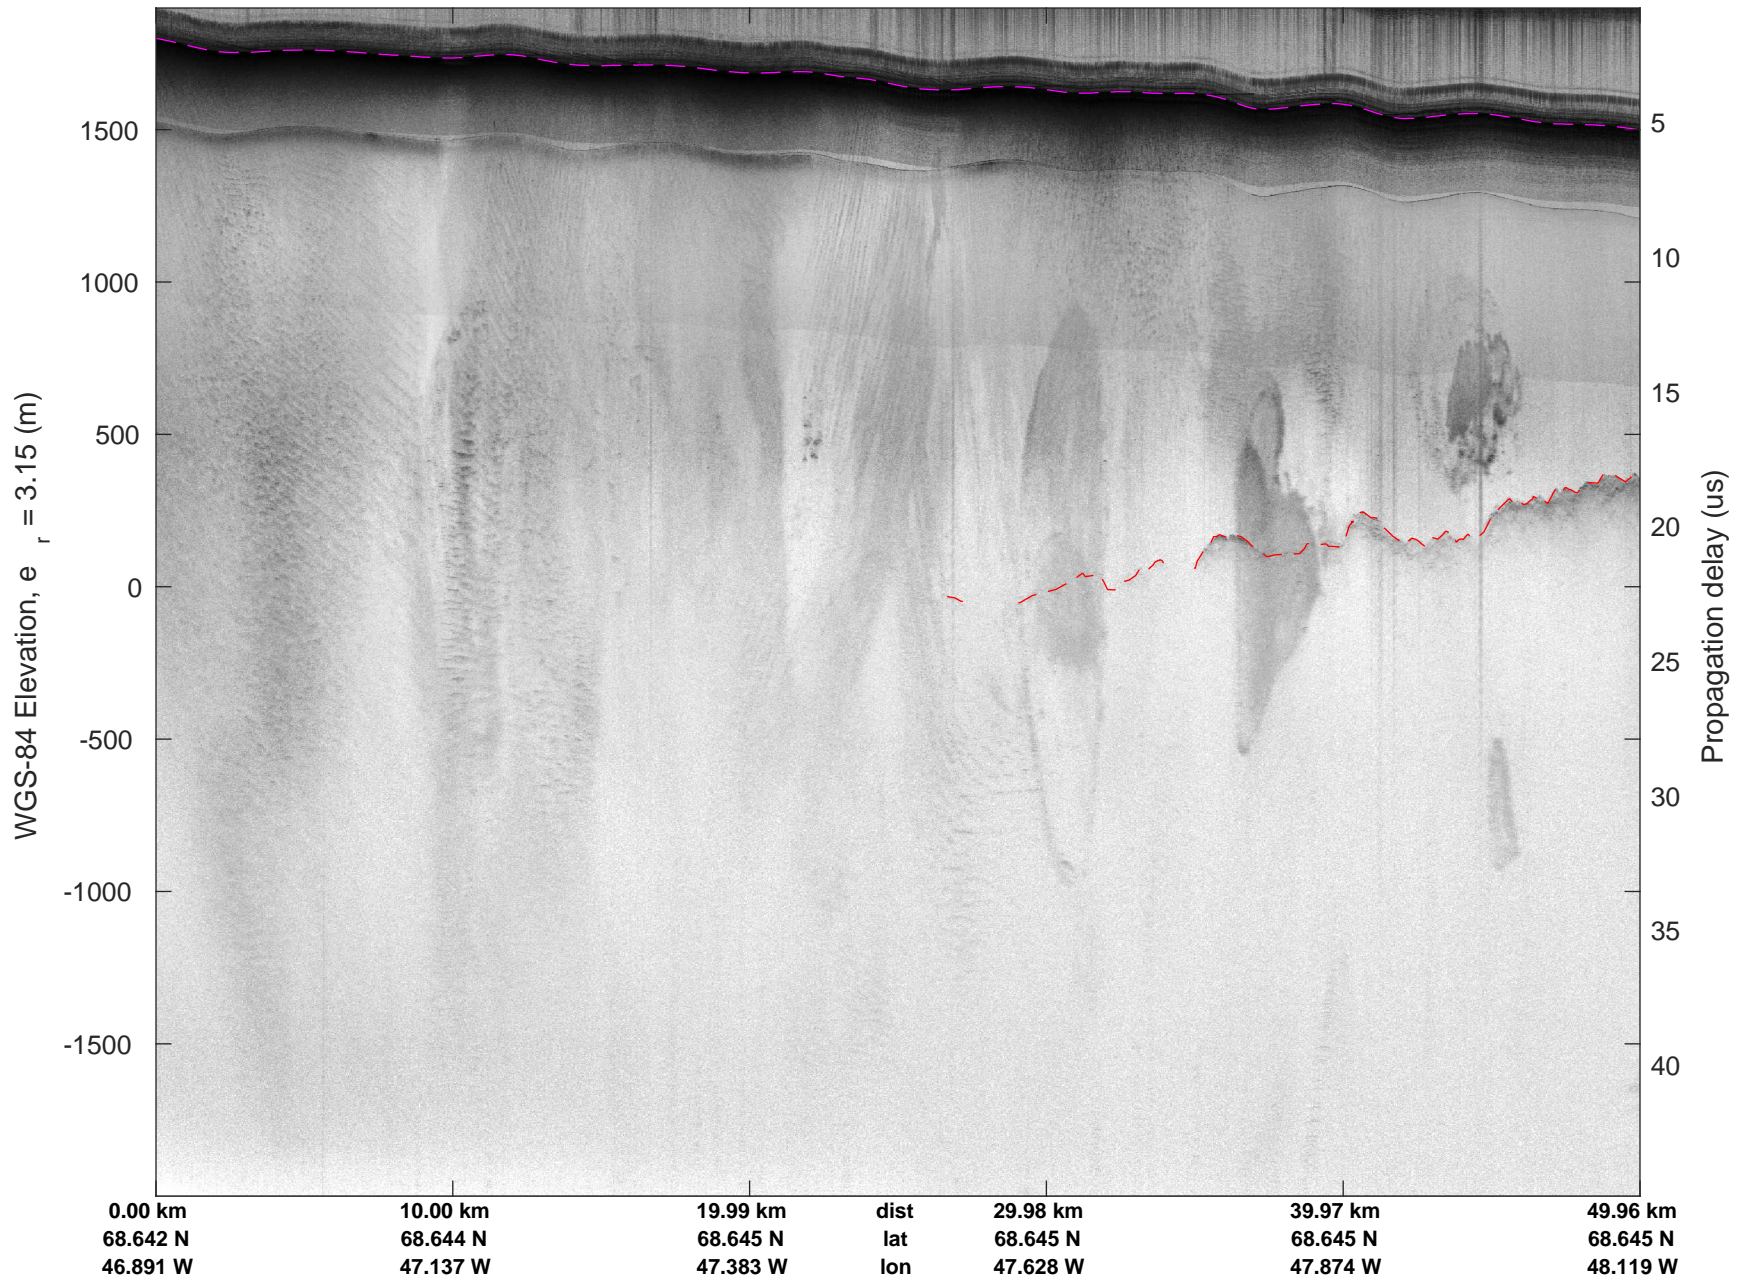

mcords5 2016_Greenland_P3: "IceSat-2 Central" 20160518_02_006: 15:36:33.9 to 15:42:35.4 GPS

IceSat-2 Central
20160518_02_007
Polar Stereograph 70N/-45E

mcords5 2016_Greenland_P3: "IceSat-2 Central" 20160518_02_007: 15:42:35.7 to 15:48:35.0 GPS

mcords5 2016_Greenland_P3: "IceSat-2 Central" 20160518_02_007: 15:42:35.7 to 15:48:35.0 GPS

IceSat-2 Central
20160518_02_008
Polar Stereograph 70N/-45E

mcords5 2016_Greenland_P3: "IceSat-2 Central" 20160518_02_008: 15:48:35.2 to 15:54:30.7 GPS