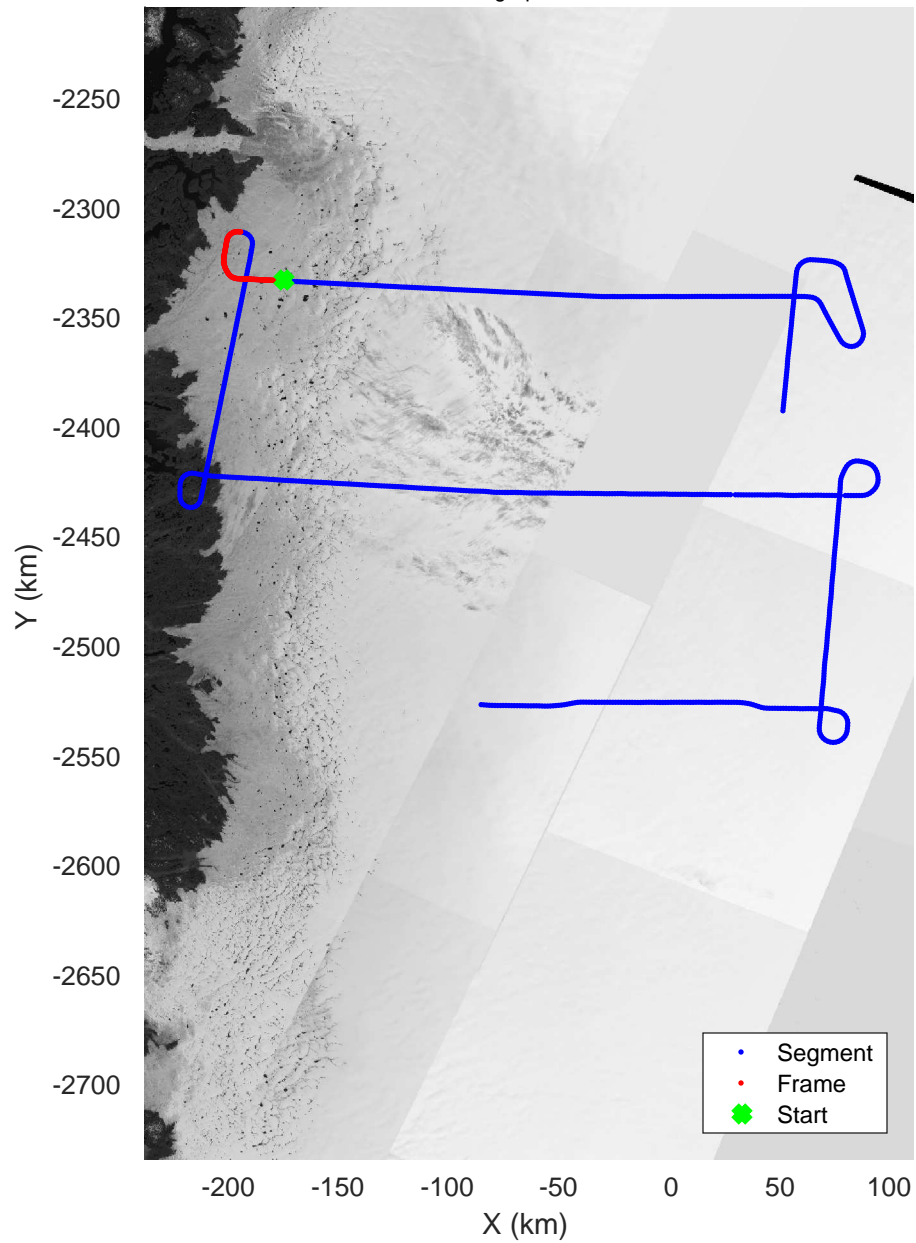

IceSat-2 Central
20160518_02_009
Polar Stereograph 70N/-45E