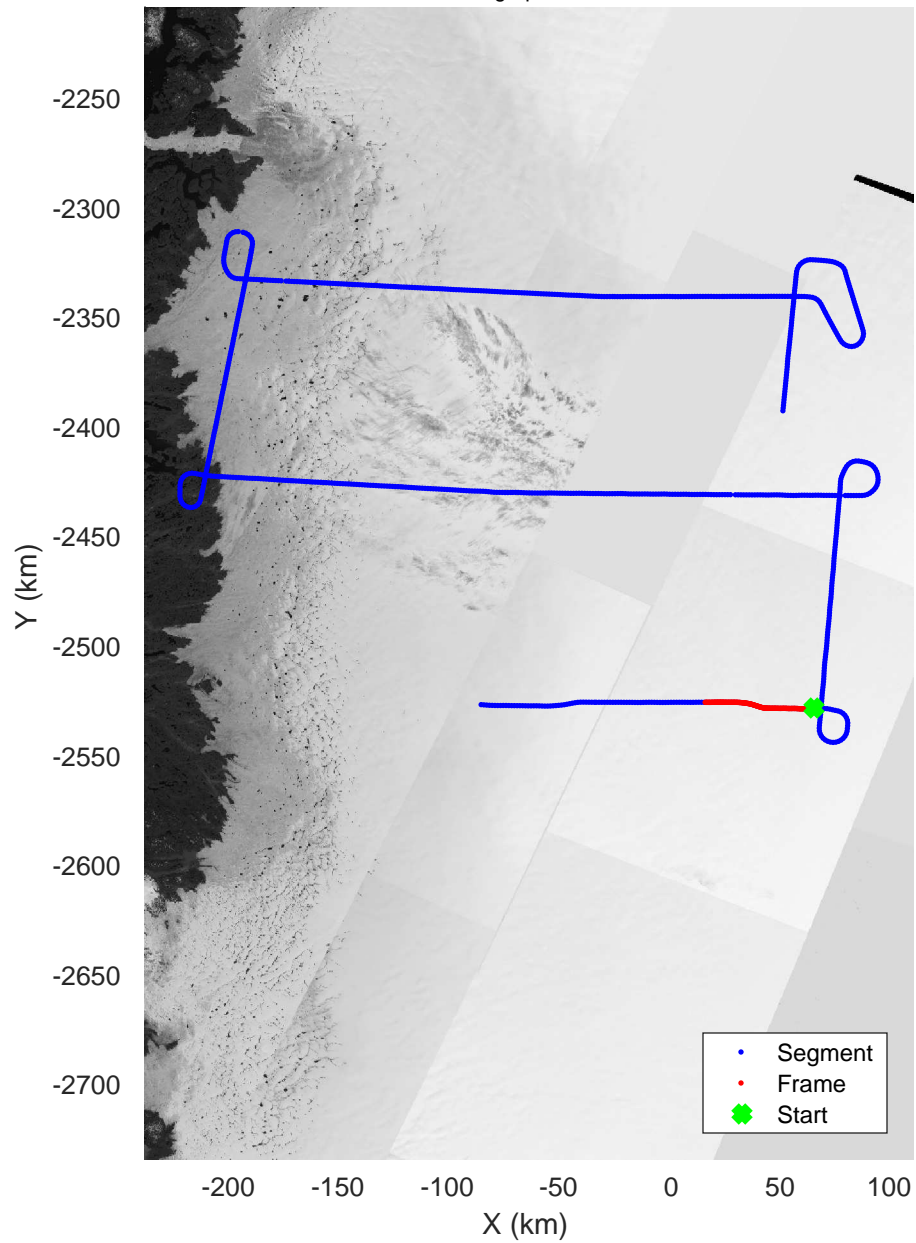

mcords5 2016_Greenland_P3: "IceSat-2 Central" 20160518_02_021: 17:06:30.8 to 17:12:23.8 GPS

mcords5 2016_Greenland_P3: "IceSat-2 Central" 20160518_02_021: 17:06:30.8 to 17:12:23.8 GPS

IceSat-2 Central
20160518_02_022
Polar Stereograph 70N/-45E

mcords5 2016_Greenland_P3: "IceSat-2 Central" 20160518_02_022: 17:12:24.0 to 17:18:15.0 GPS

mcords5 2016_Greenland_P3: "IceSat-2 Central" 20160518_02_022: 17:12:24.0 to 17:18:15.0 GPS

IceSat-2 Central
20160518_02_023
Polar Stereograph 70N/-45E

mcords5 2016_Greenland_P3: "IceSat-2 Central" 20160518_02_023: 17:18:15.2 to 17:24:05.0 GPS

mcords5 2016_Greenland_P3: "IceSat-2 Central" 20160518_02_023: 17:18:15.2 to 17:24:05.0 GPS

IceSat-2 Central
20160518_02_024
Polar Stereograph 70N/-45E