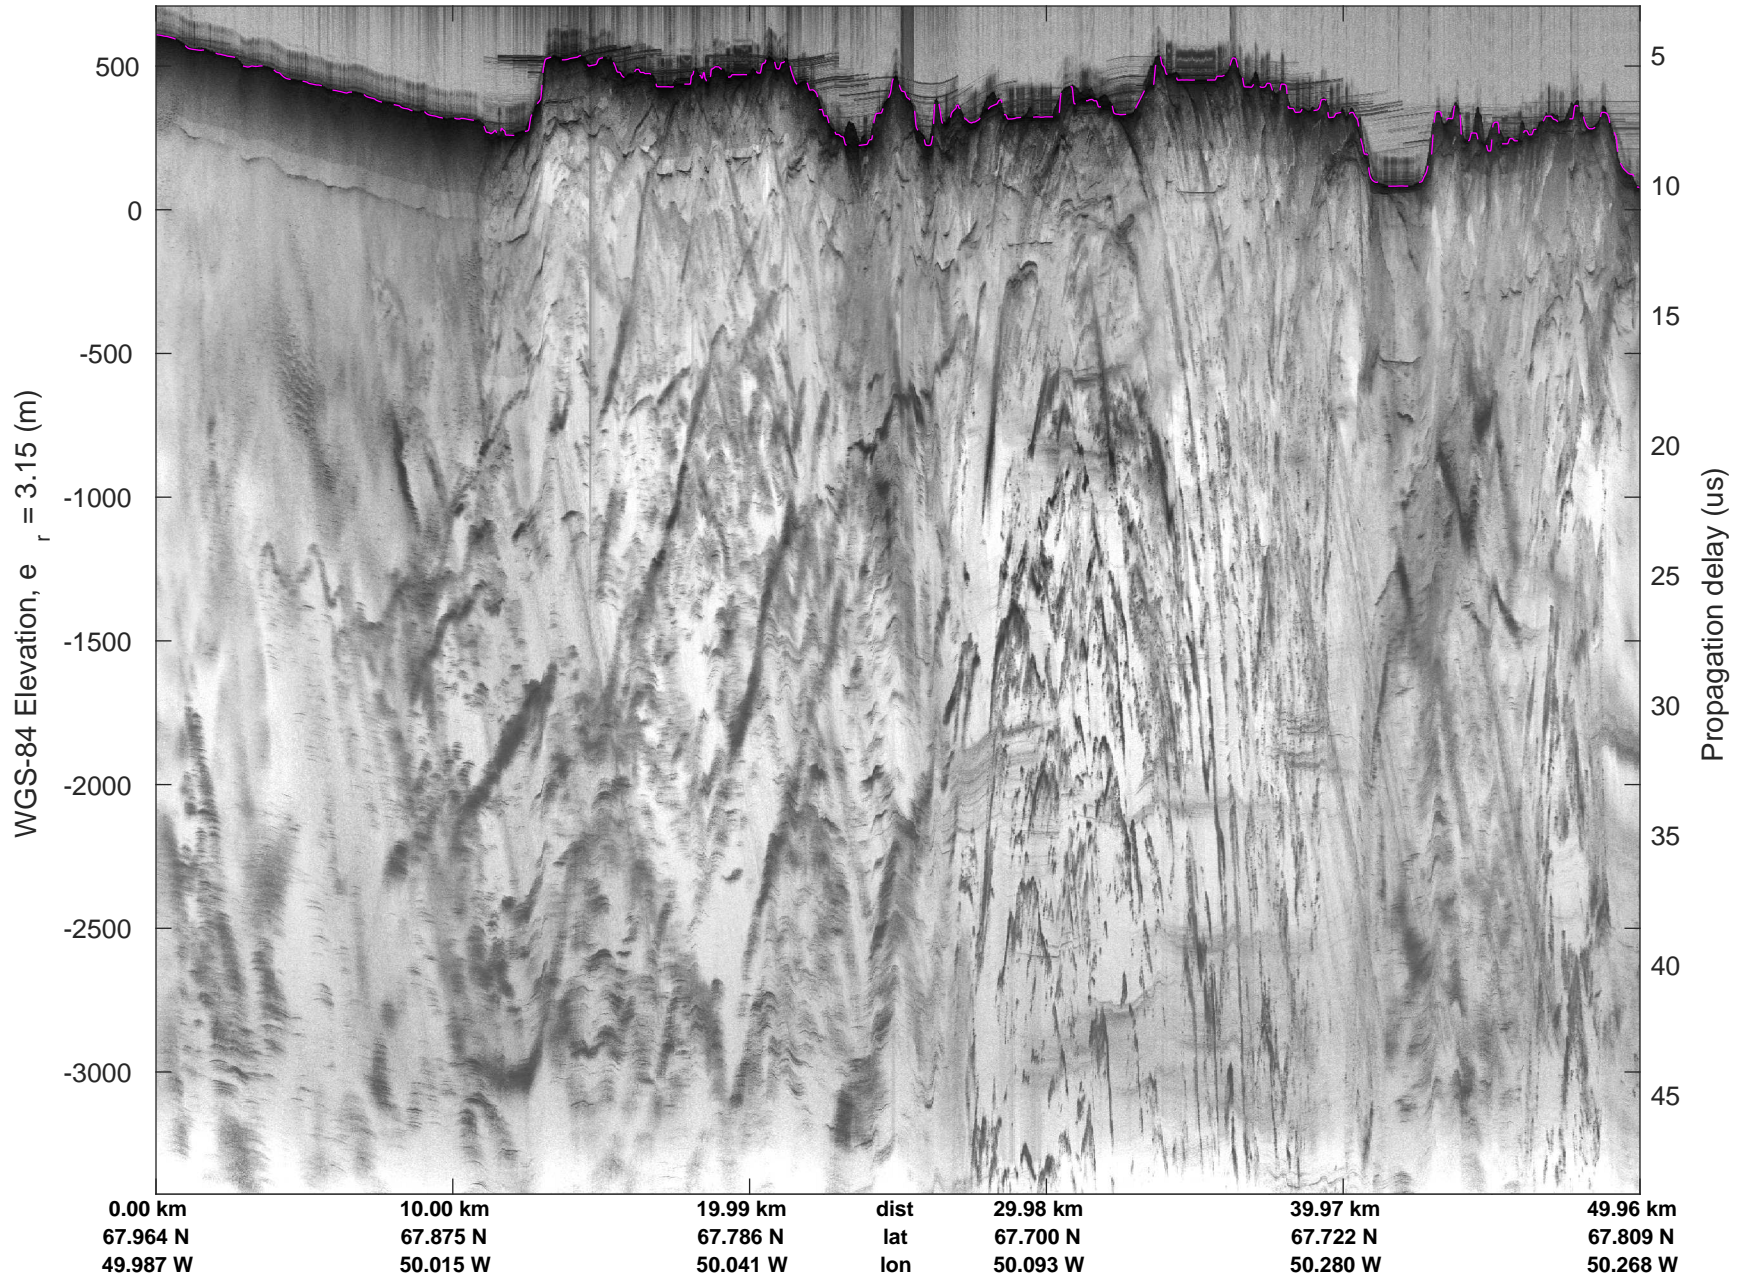

mcords5 2016_Greenland_P3: "IceSat-2 Central" 20160518_02_012: 16:12:48.2 to 16:19:05.0 GPS