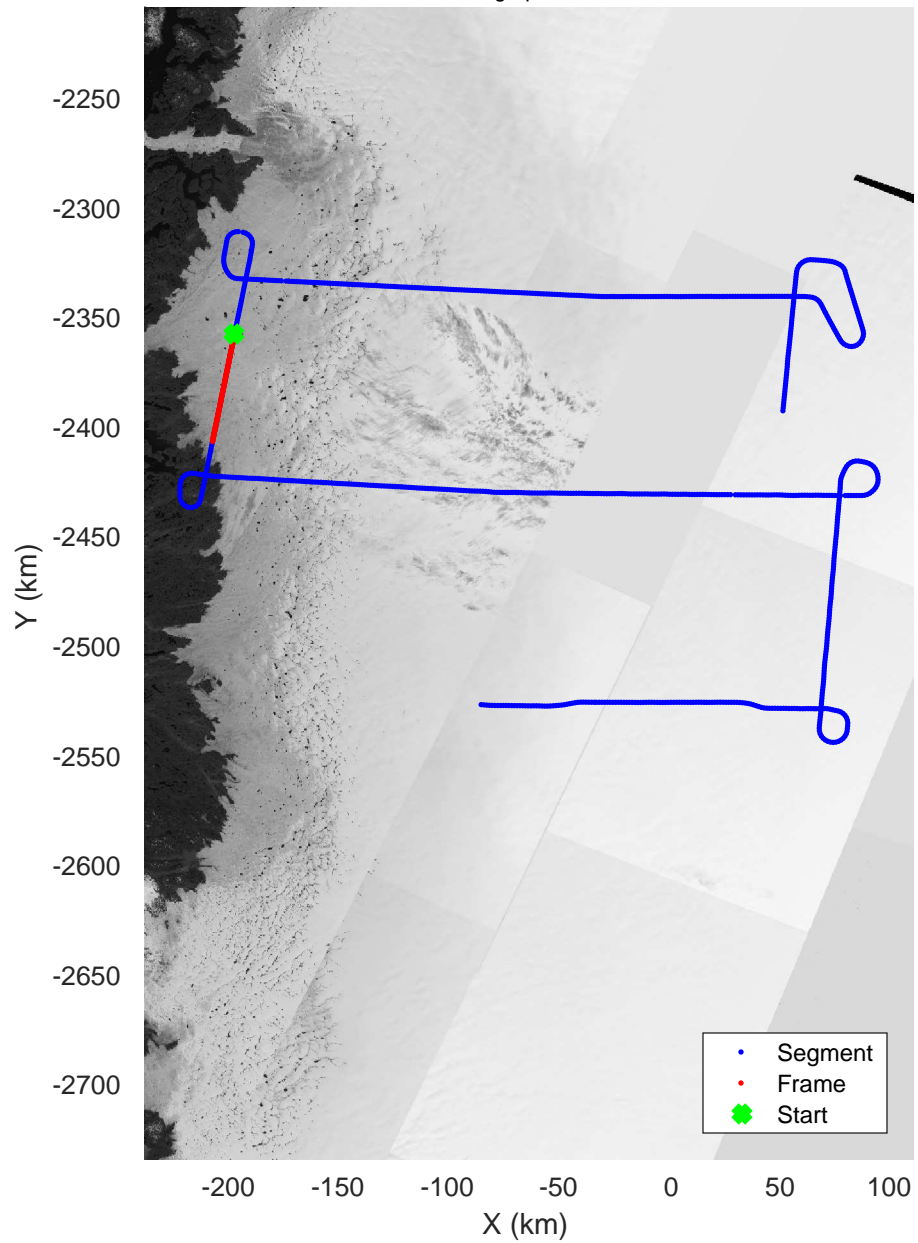

IceSat-2 Central
20160518_02_011
Polar Stereograph 70N/-45E