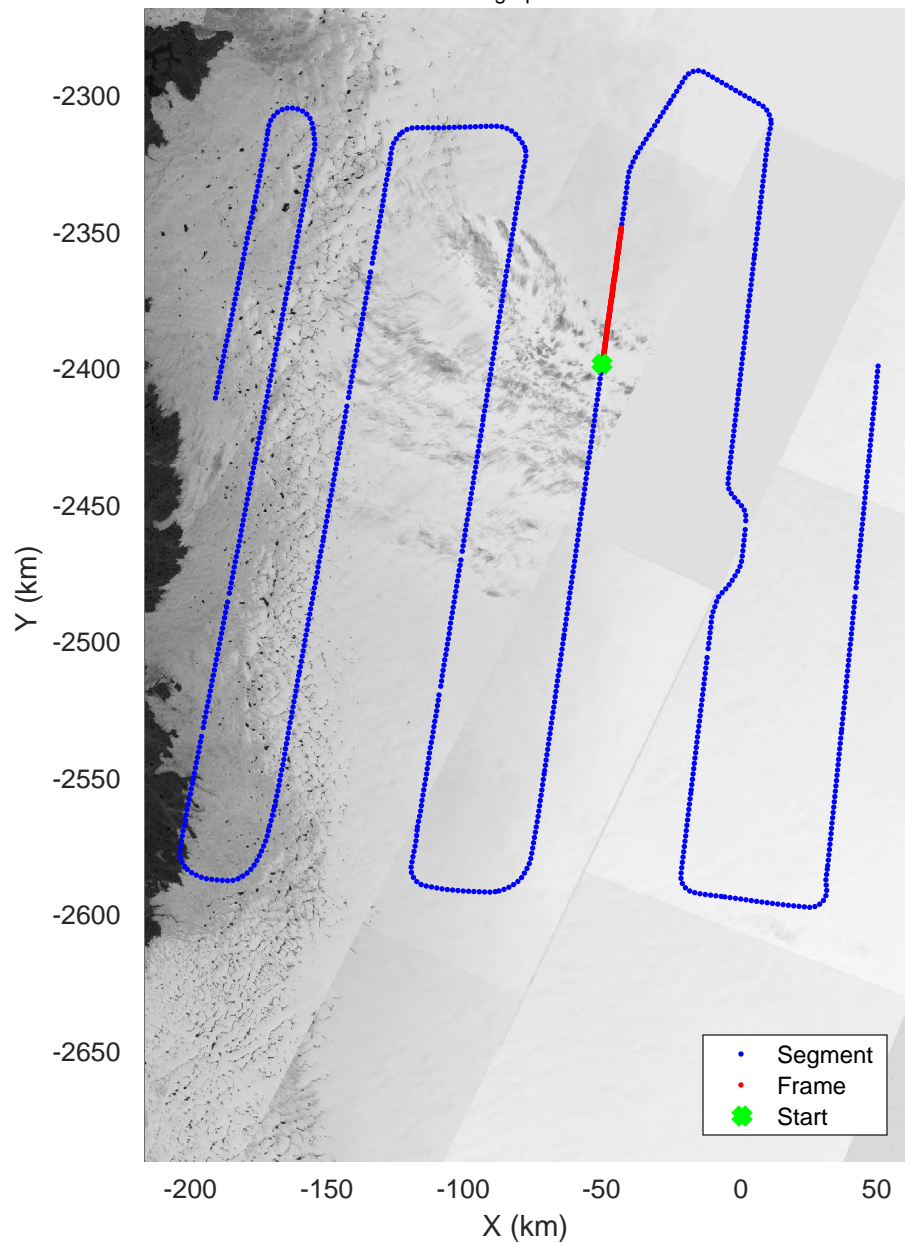

mcords5 2016_Greenland_P3: "IceSat-2 Central" 20160518_01_025: 13:38:32.3 to 13:44:23.9 GPS

mcords5 2016_Greenland_P3: "IceSat-2 Central" 20160518_01_025: 13:38:32.3 to 13:44:23.9 GPS

IceSat-2 Central
20160518_01_026
Polar Stereograph 70N/-45E