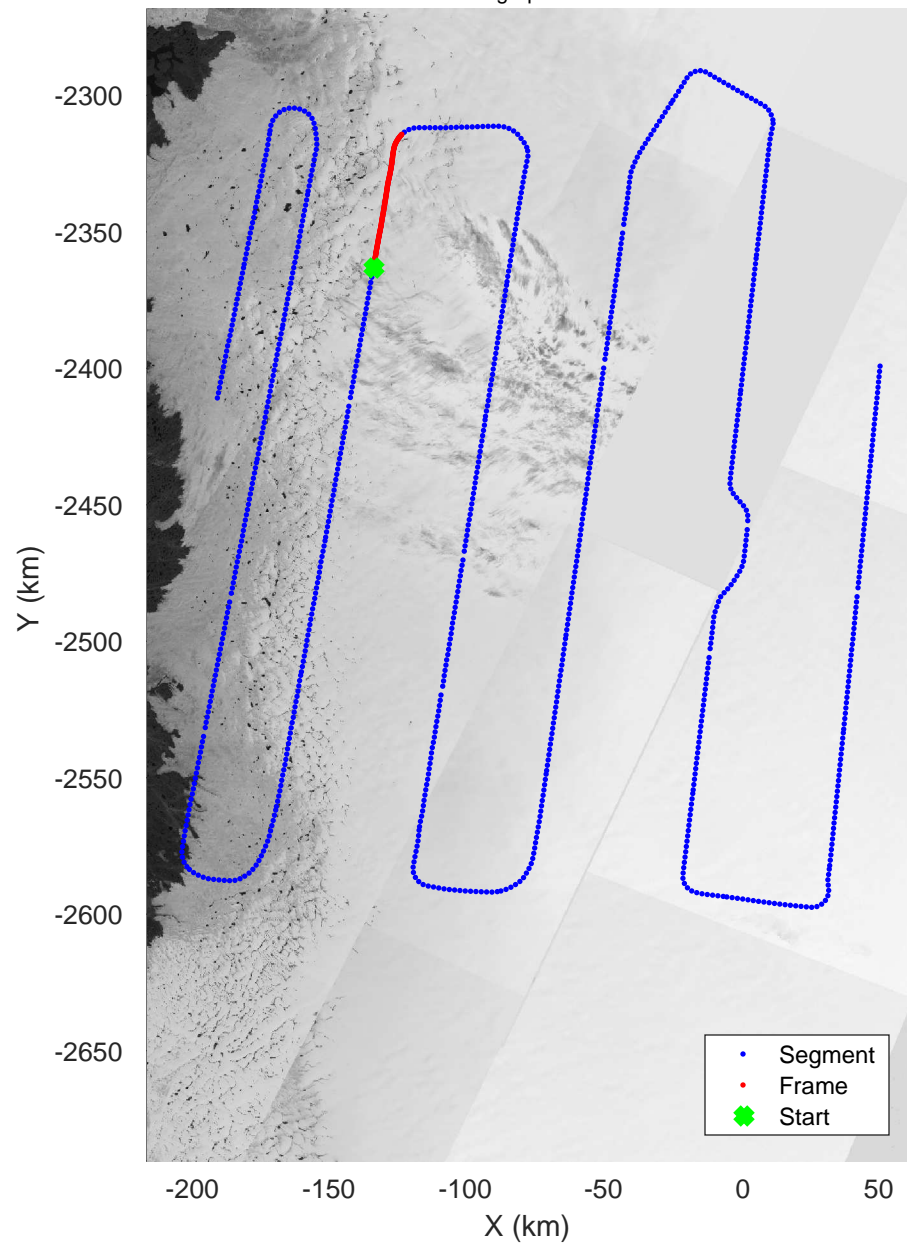

IceSat-2 Central
20160518_01_014
Polar Stereograph 70N/-45E