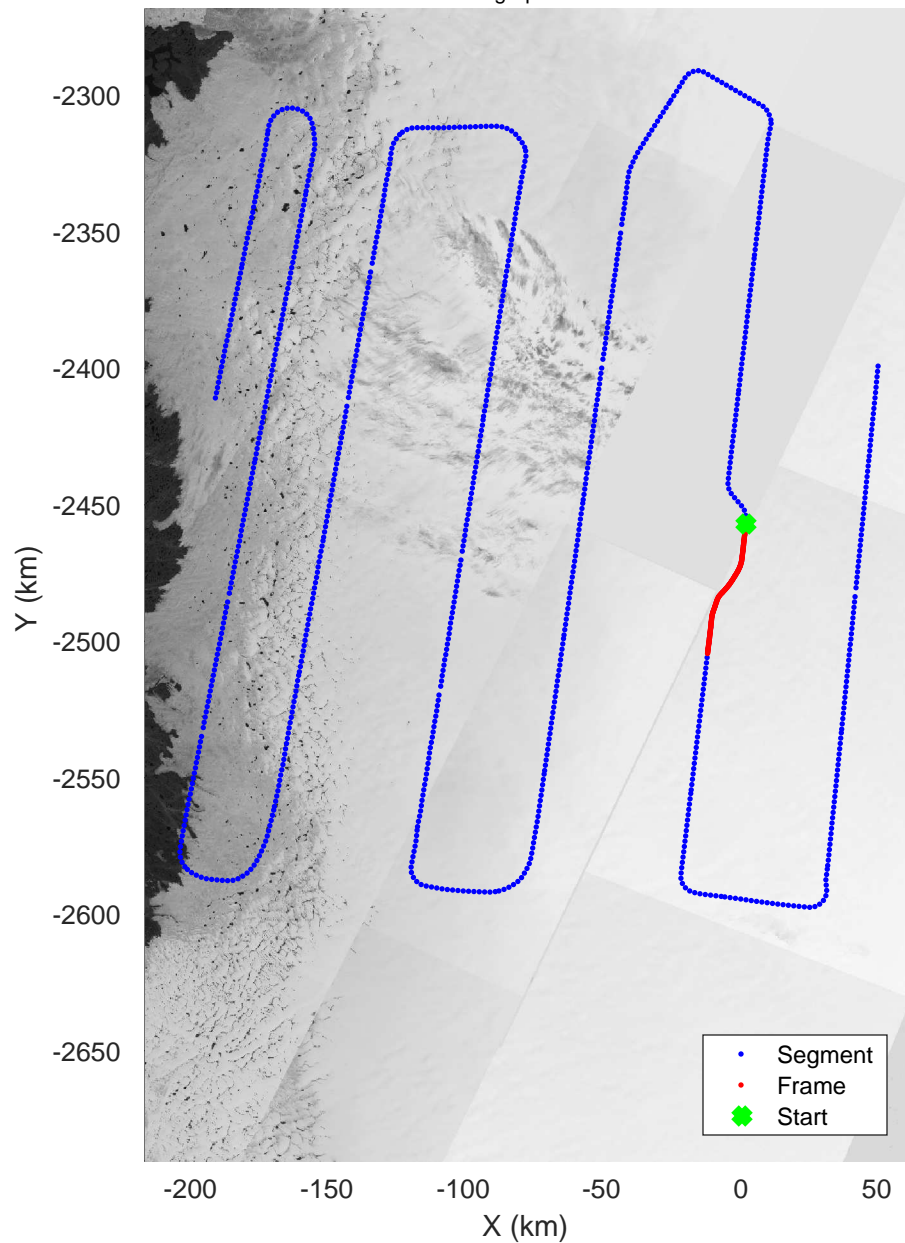

IceSat-2 Central
20160518_01_031
Polar Stereograph 70N/-45E

mcords5 2016_Greenland_P3: "IceSat-2 Central" 20160518_01_031: 14:14:23.3 to 14:20:22.9 GPS

mcords5 2016_Greenland_P3: "IceSat-2 Central" 20160518_01_031: 14:14:23.3 to 14:20:22.9 GPS

IceSat-2 Central
20160518_01_032
Polar Stereograph 70N/-45E

mcords5 2016_Greenland_P3: "IceSat-2 Central" 20160518_01_032: 14:20:23.1 to 14:26:22.1 GPS

mcords5 2016_Greenland_P3: "IceSat-2 Central" 20160518_01_032: 14:20:23.1 to 14:26:22.1 GPS