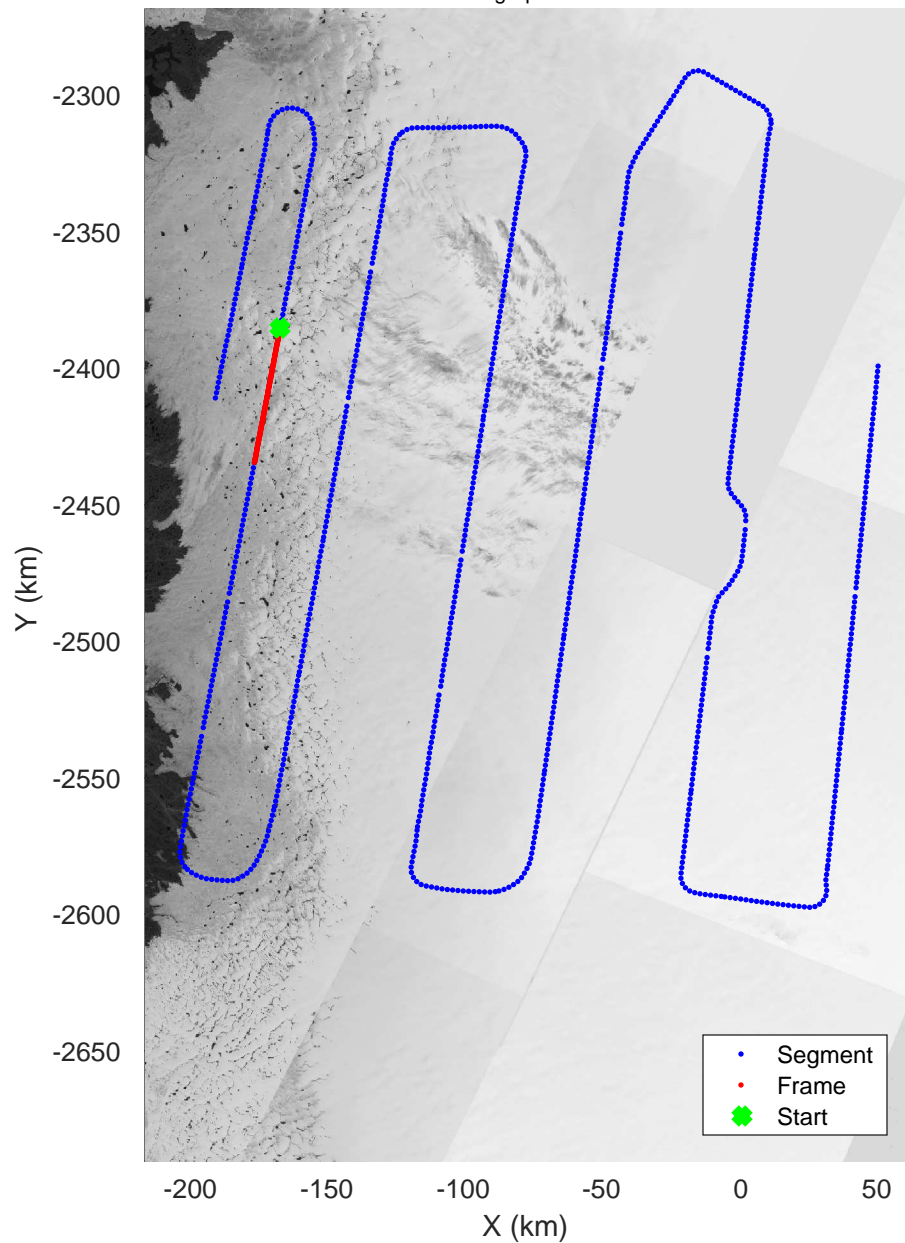

IceSat-2 Central
20160518_01_005
Polar Stereograph 70N/-45E