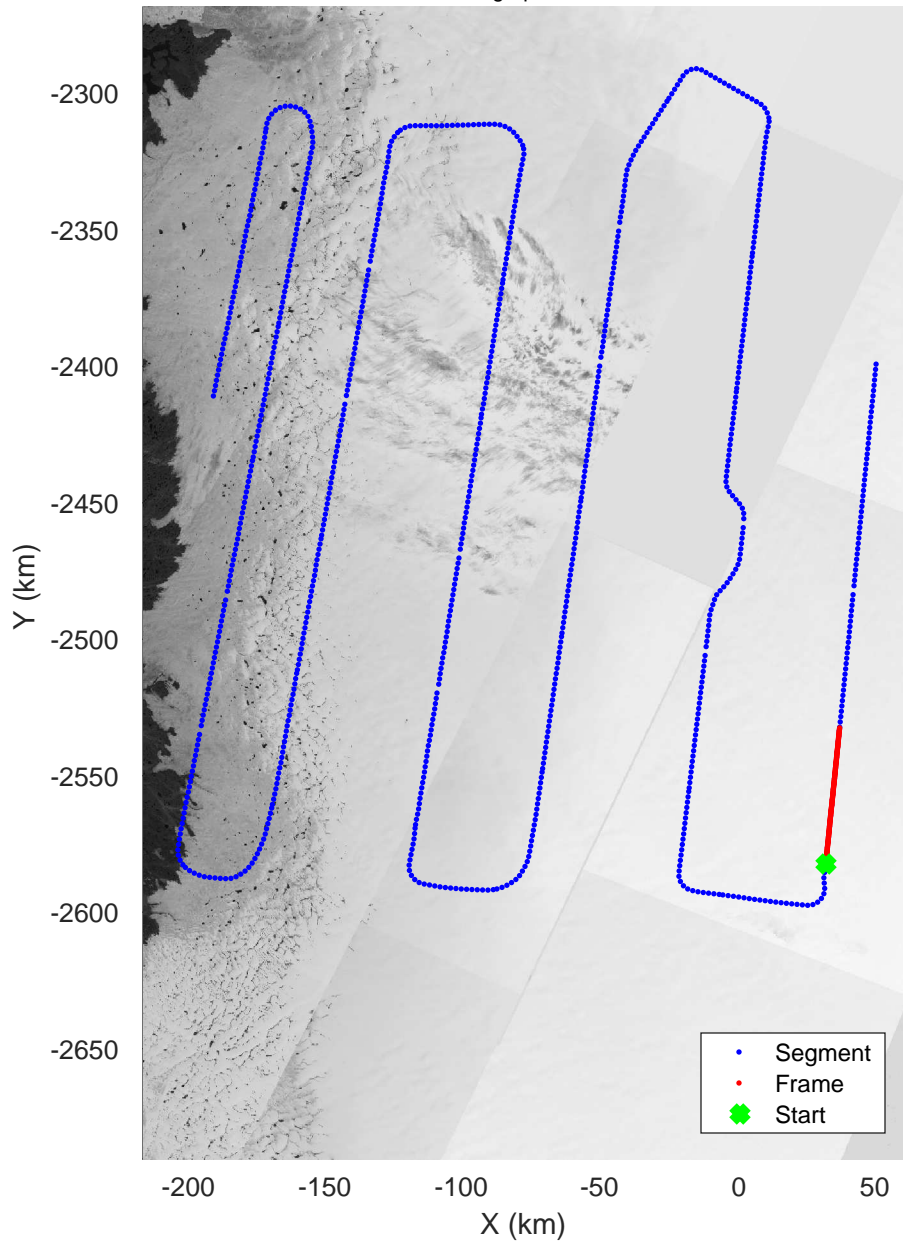

IceSat-2 Central
20160518_01_034
Polar Stereograph 70N/-45E

mcords5 2016_Greenland_P3: "IceSat-2 Central" 20160518_01_034: 14:32:21.3 to 14:38:18.9 GPS

mcords5 2016_Greenland_P3: "IceSat-2 Central" 20160518_01_034: 14:32:21.3 to 14:38:18.9 GPS

mcords5 2016_Greenland_P3: "IceSat-2 Central" 20160518_01_035: 14:38:19.1 to 14:44:15.9 GPS

mcords5 2016_Greenland_P3: "IceSat-2 Central" 20160518_01_035: 14:38:19.1 to 14:44:15.9 GPS

IceSat-2 Central
20160518_01_036
Polar Stereograph 70N/-45E

mcords5 2016_Greenland_P3: "IceSat-2 Central" 20160518_01_036: 14:44:16.2 to 14:50:07.4 GPS

mcords5 2016_Greenland_P3: "IceSat-2 Central" 20160518_01_036: 14:44:16.2 to 14:50:07.4 GPS

mcords5 2016_Greenland_P3: "IceSat-2 Central" 20160518_01_037: 14:50:07.7 to 14:56:00.3 GPS