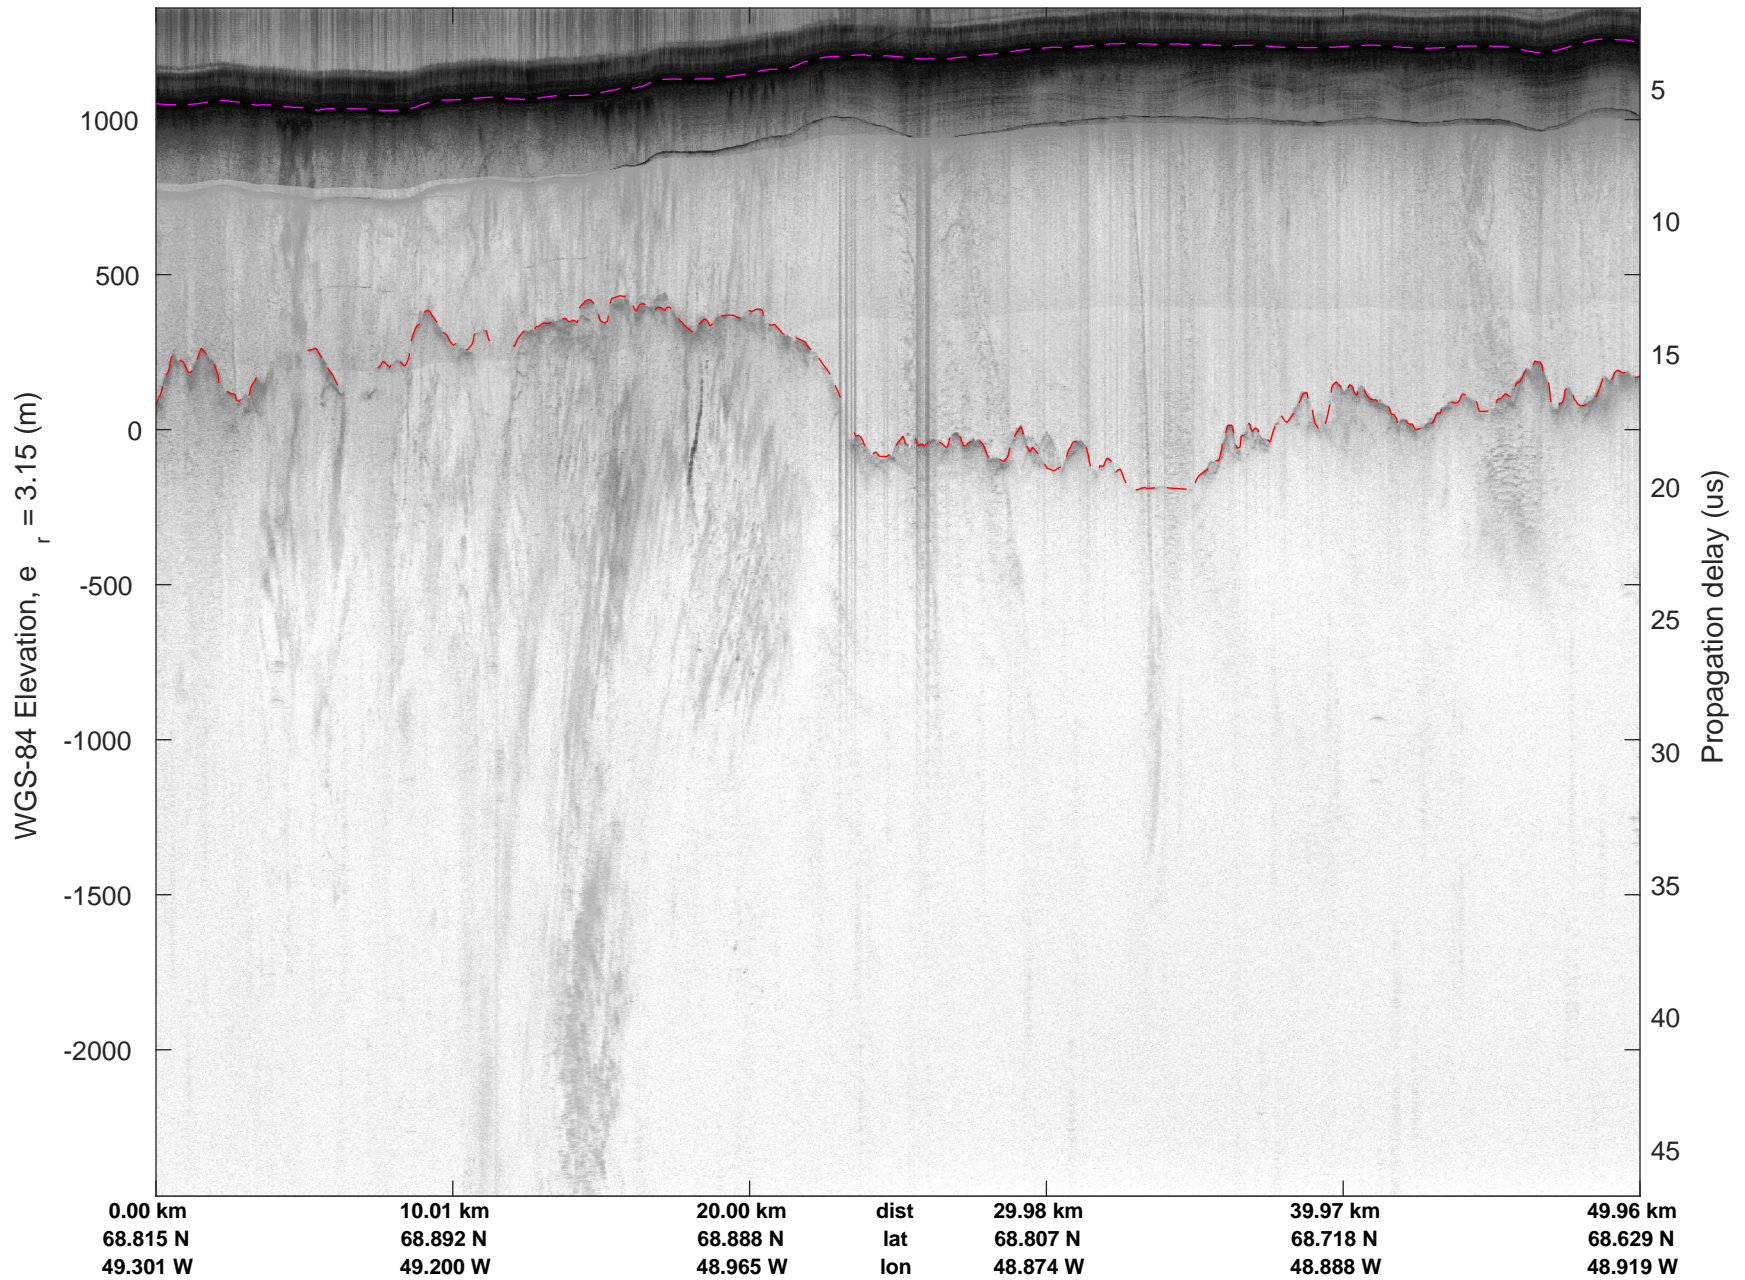

IceSat-2 Central
20160518_01_001
Polar Stereograph 70N/-45E

mcords5 2016_Greenland_P3: "IceSat-2 Central" 20160518_01_001: 11:11:42.7 to 11:17:48.3 GPS

mcords5 2016_Greenland_P3: "IceSat-2 Central" 20160518_01_001: 11:11:42.7 to 11:17:48.3 GPS

IceSat-2 Central
20160518_01_002
Polar Stereograph 70N/-45E

mcords5 2016_Greenland_P3: "IceSat-2 Central" 20160518_01_002: 11:17:48.5 to 11:23:56.0 GPS

mcords5 2016_Greenland_P3: "IceSat-2 Central" 20160518_01_002: 11:17:48.5 to 11:23:56.0 GPS

IceSat-2 Central
20160518_01_003
Polar Stereograph 70N/-45E

mcords5 2016_Greenland_P3: "IceSat-2 Central" 20160518_01_003: 11:23:56.3 to 11:30:08.9 GPS

mcords5 2016_Greenland_P3: "IceSat-2 Central" 20160518_01_003: 11:23:56.3 to 11:30:08.9 GPS