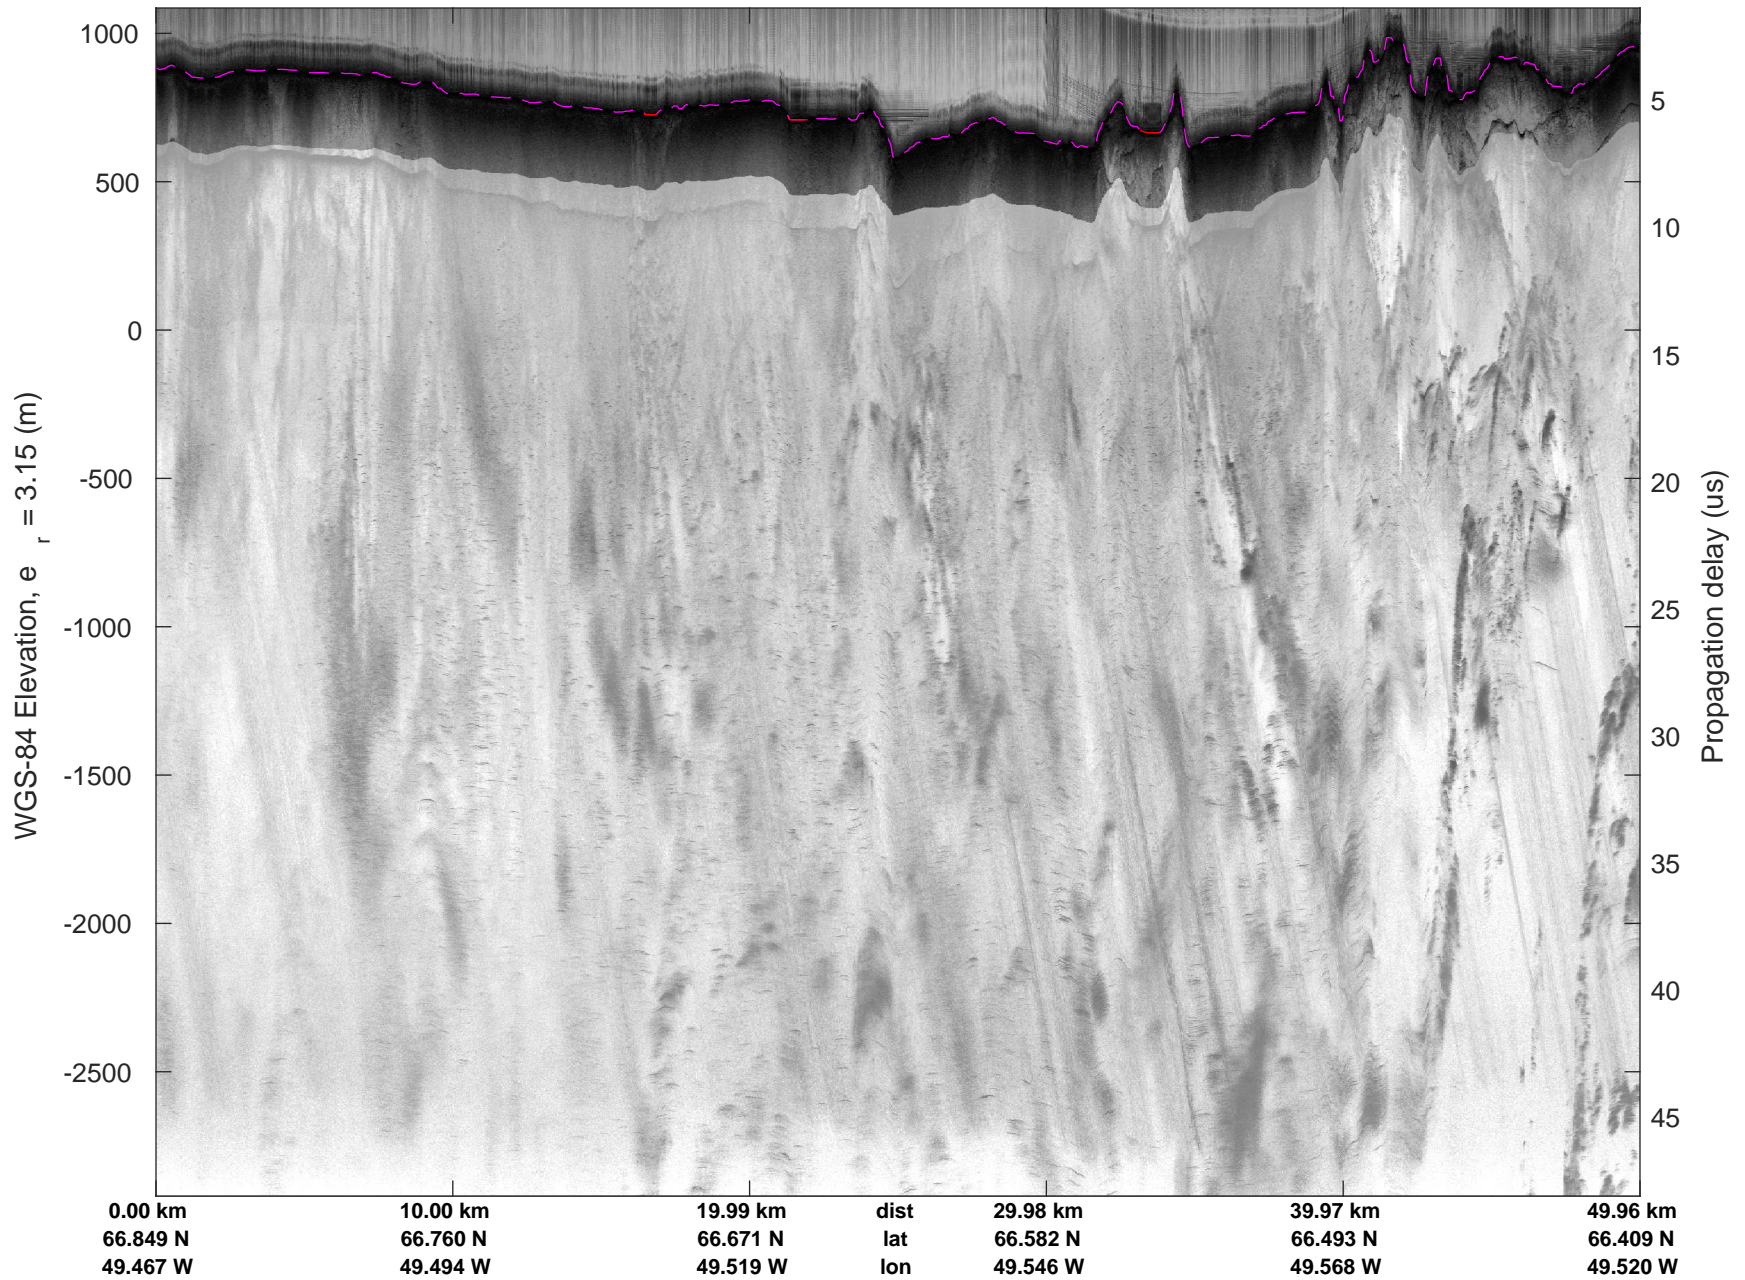

mcords5 2016_Greenland_P3: "IceSat-2 Central" 20160518_01_008: 11:54:38.9 to 12:00:50.5 GPS