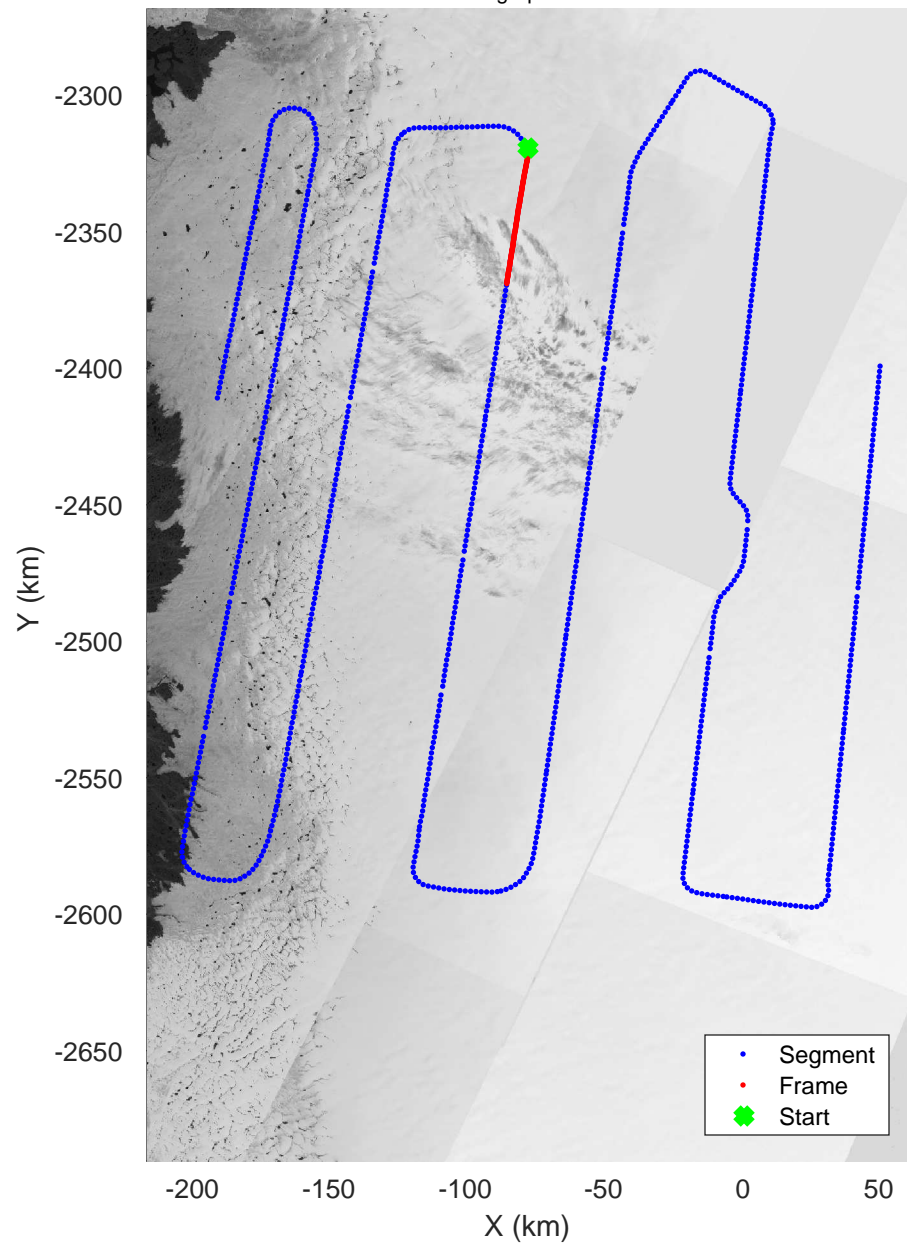

IceSat-2 Central
20160518_01_016
Polar Stereograph 70N/-45E