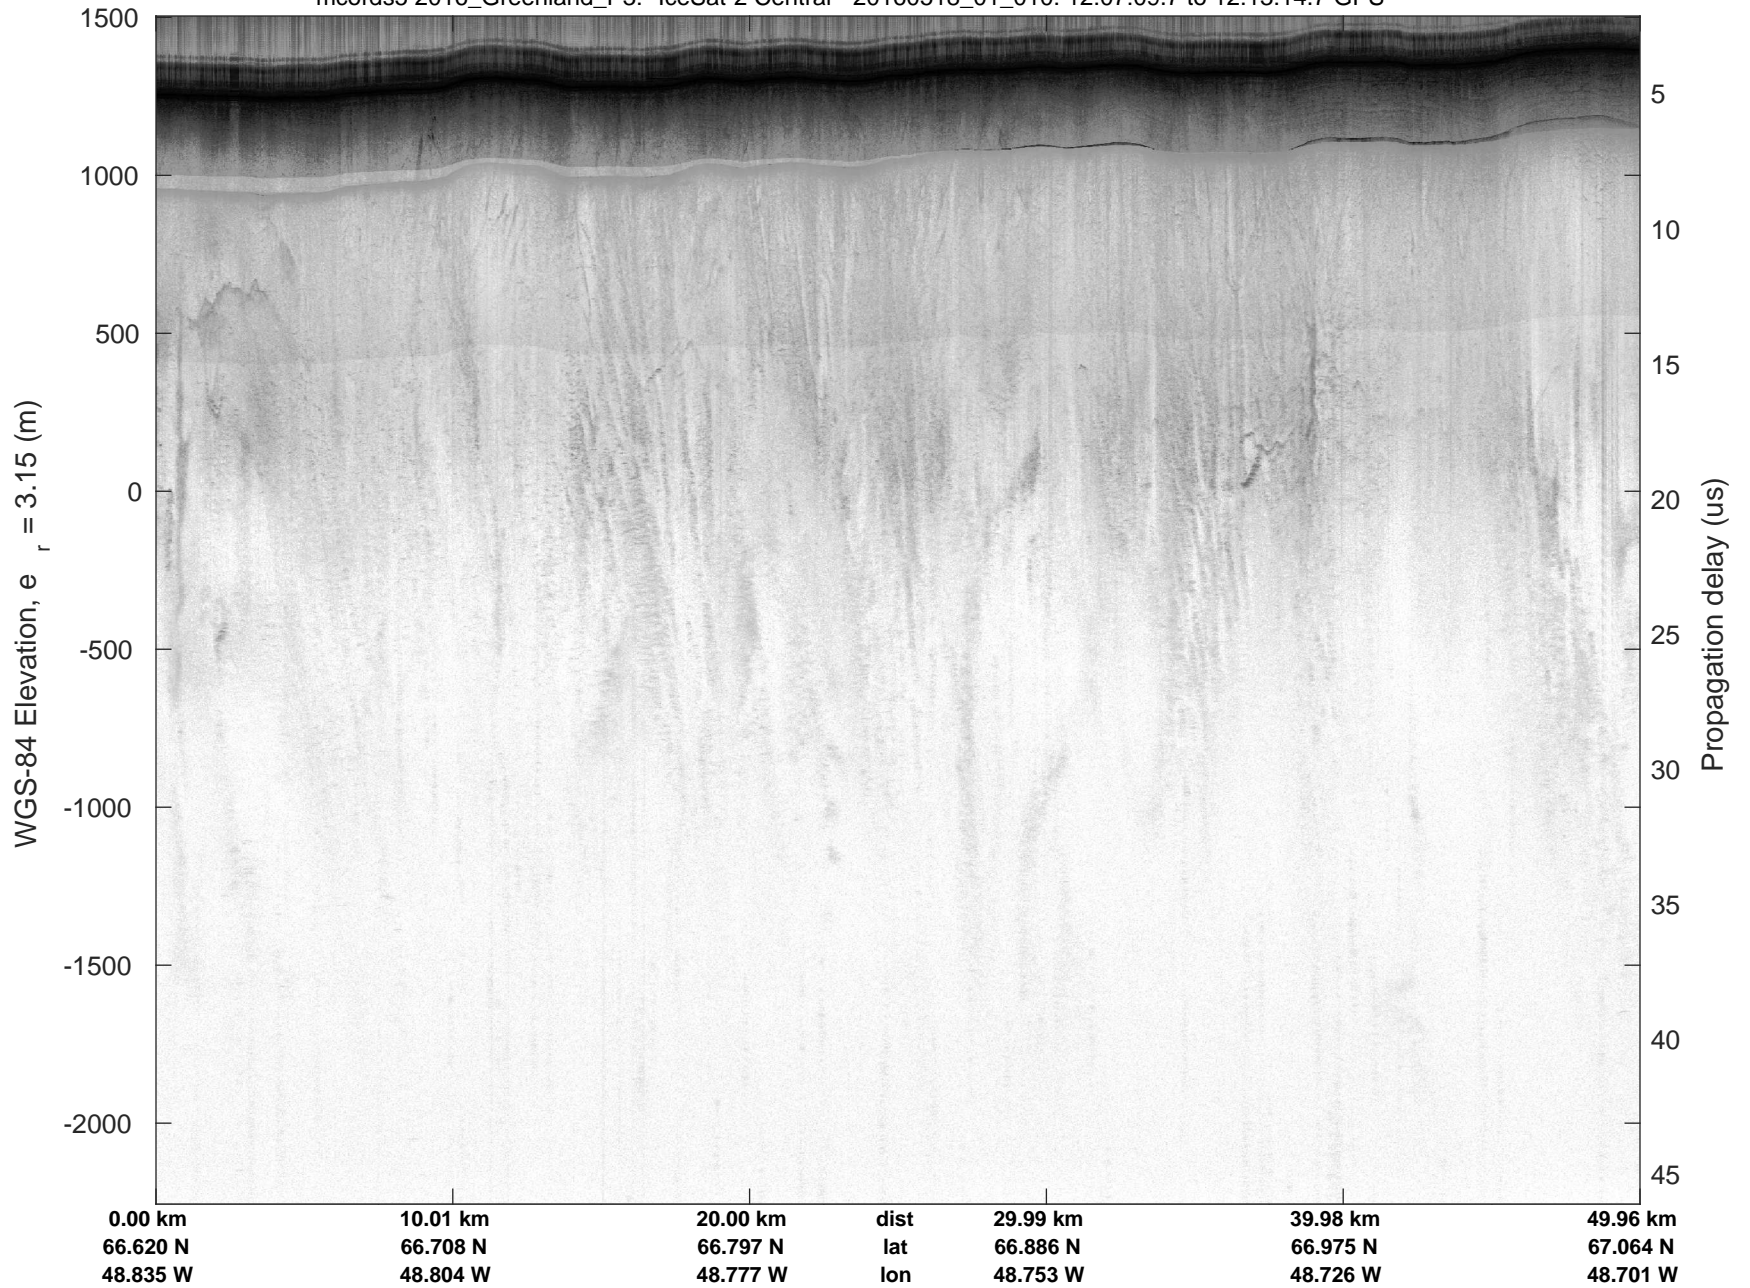

mcords5 2016_Greenland_P3: "IceSat-2 Central" 20160518_01_010: 12:07:09.7 to 12:13:14.7 GPS