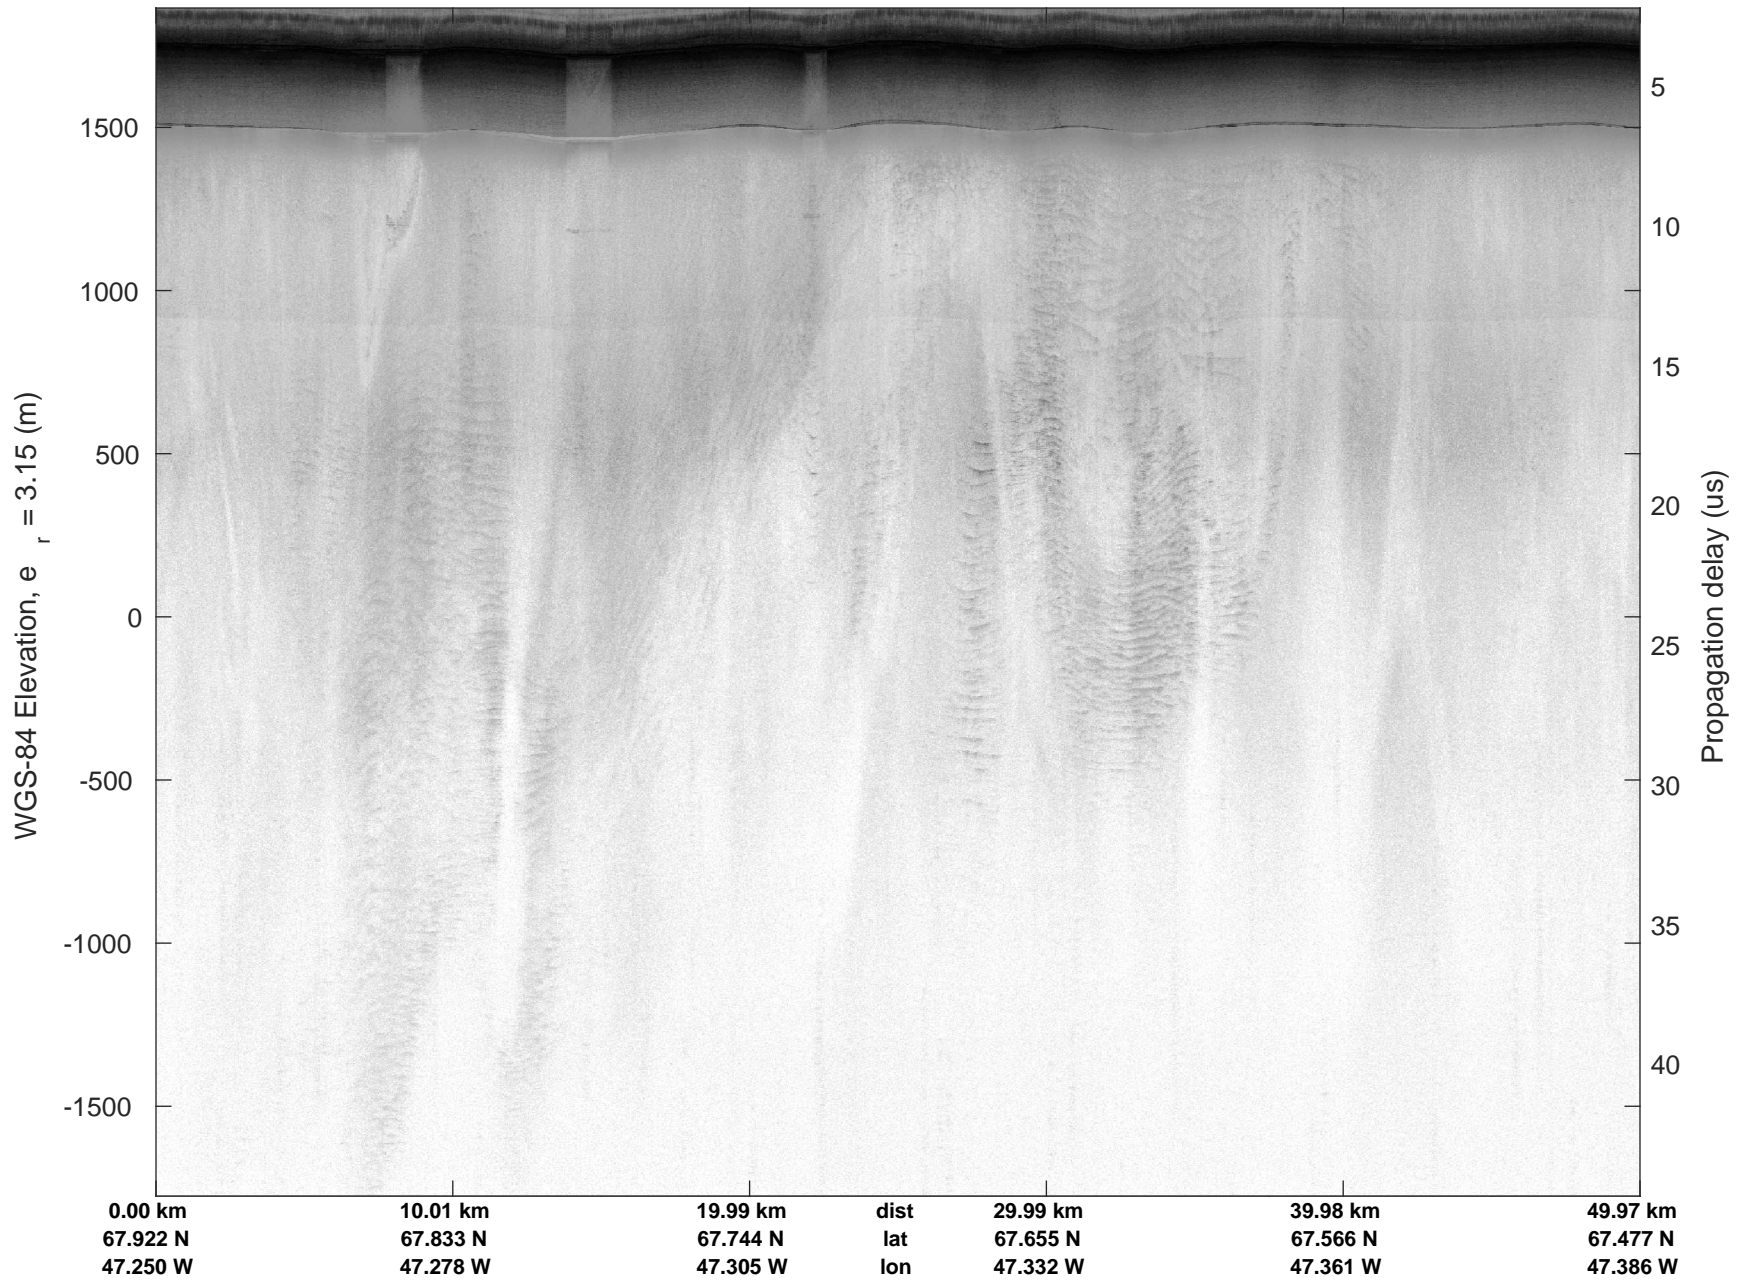

mcords5 2016_Greenland_P3: "IceSat-2 Central" 20160518_01_018: 12:56:14.4 to 13:02:12.5 GPS