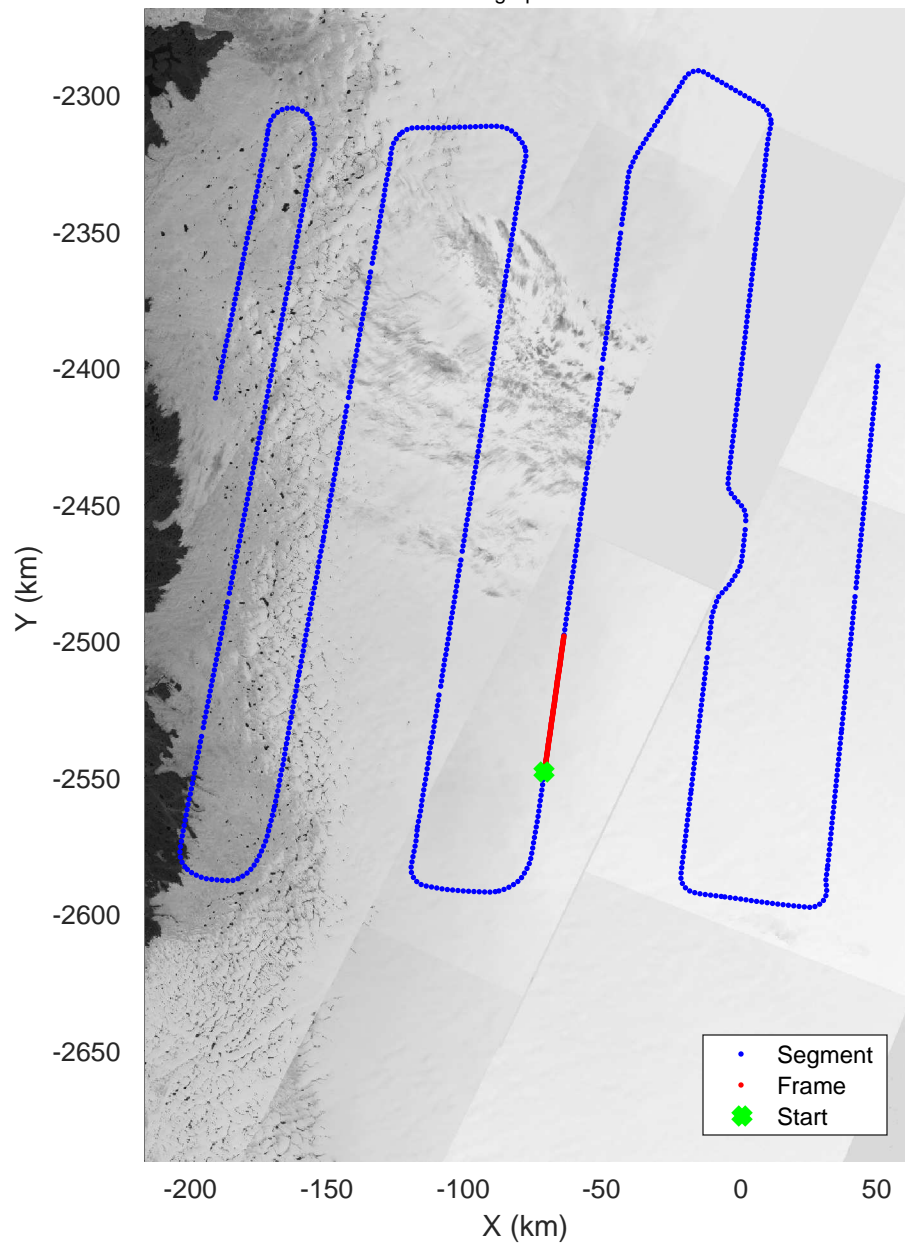

IceSat-2 Central
20160518_01_023
Polar Stereograph 70N/-45E