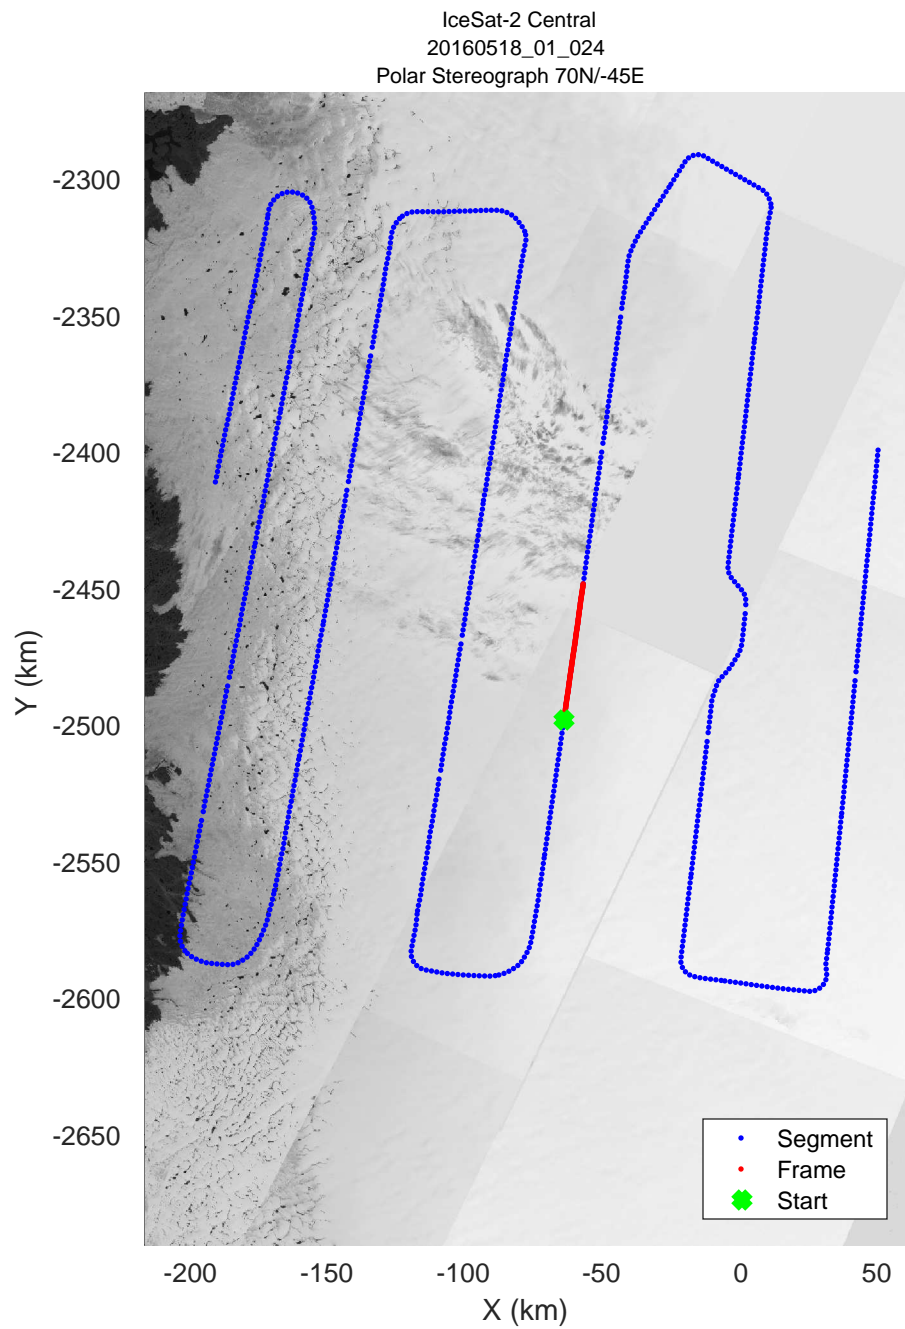

IceSat-2 Central
20160518_01_023
Polar Stereograph 70N/-45E

mcords5 2016_Greenland_P3: "IceSat-2 Central" 20160518_01_023: 13:26:28.1 to 13:32:31.6 GPS

mcords5 2016_Greenland_P3: "IceSat-2 Central" 20160518_01_023: 13:26:28.1 to 13:32:31.6 GPS