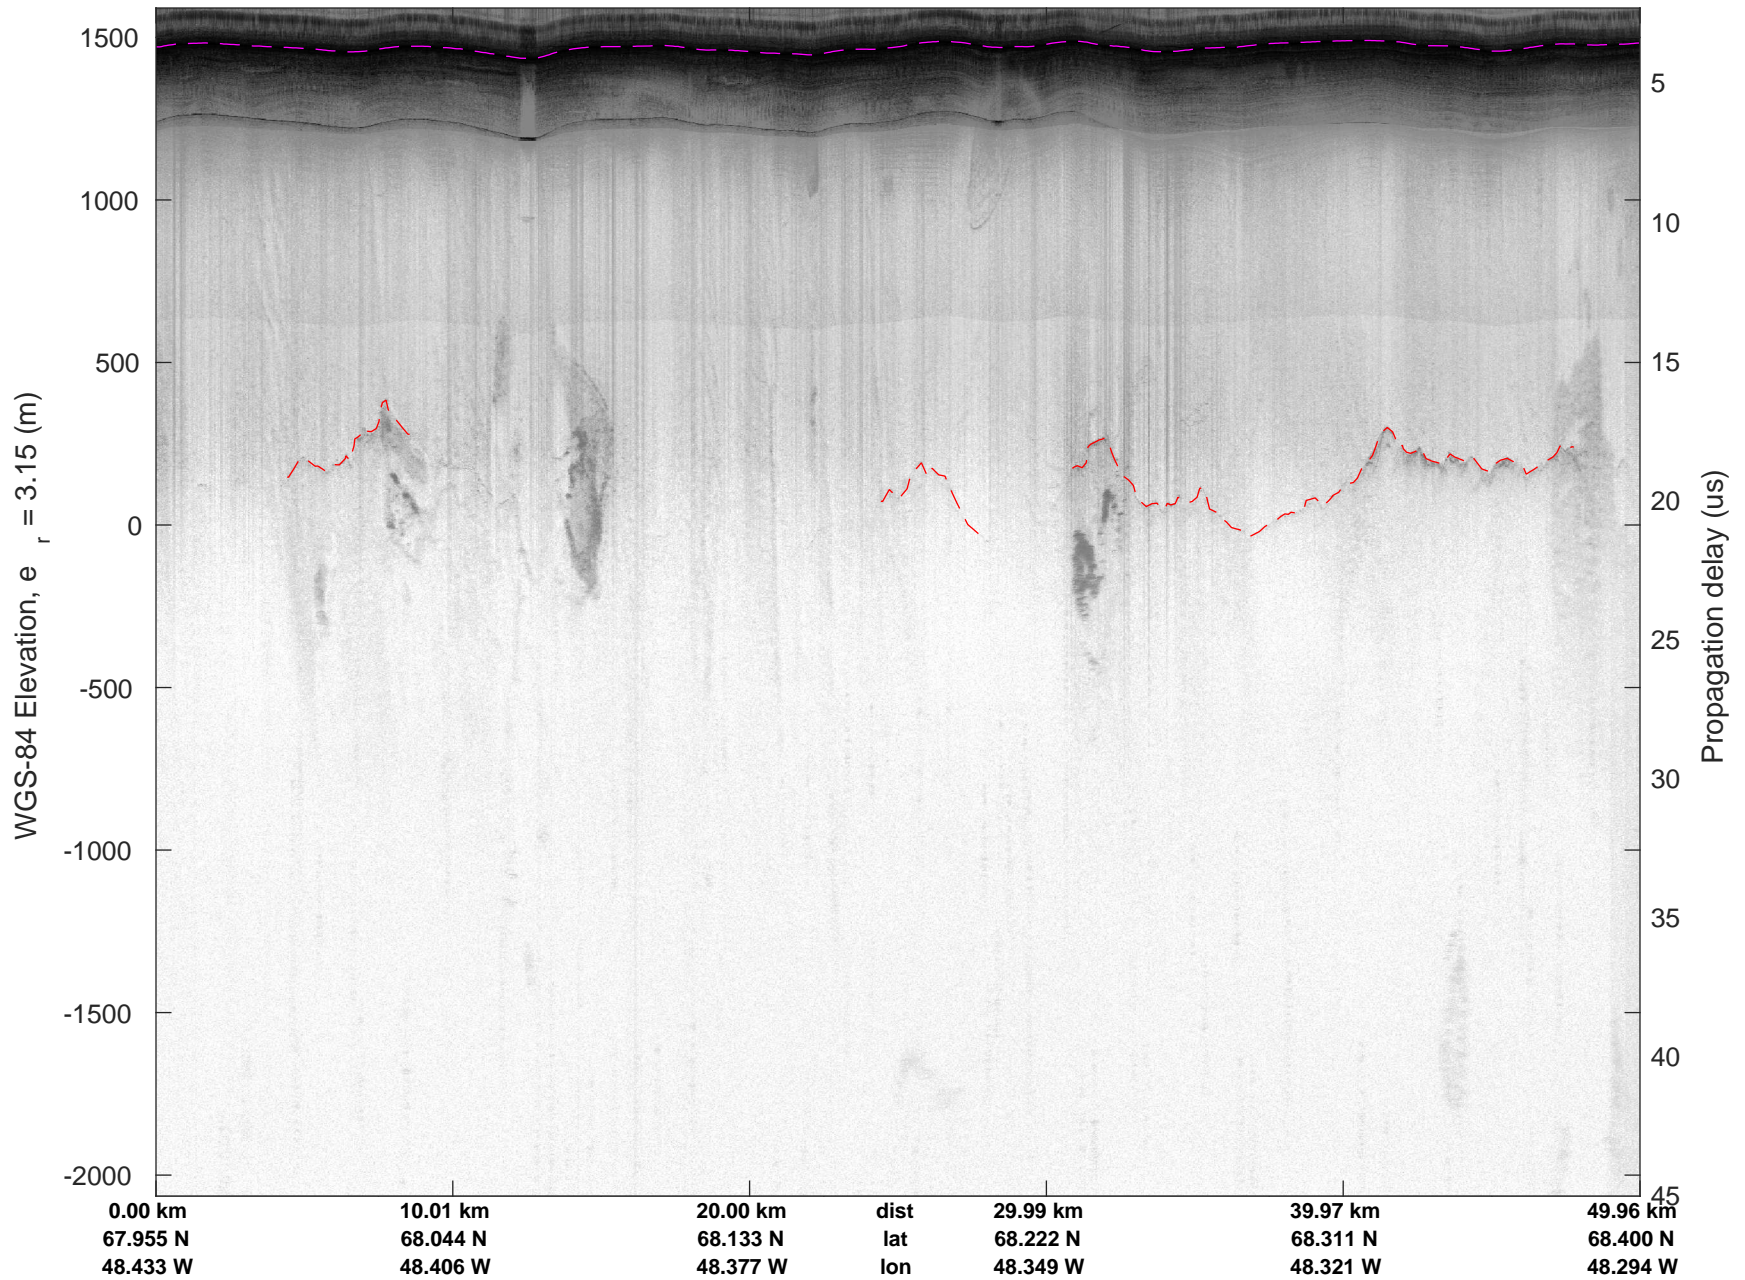

mcords5 2016_Greenland_P3: "IceSat-2 Central" 20160518_01_013: 12:25:27.2 to 12:31:35.4 GPS