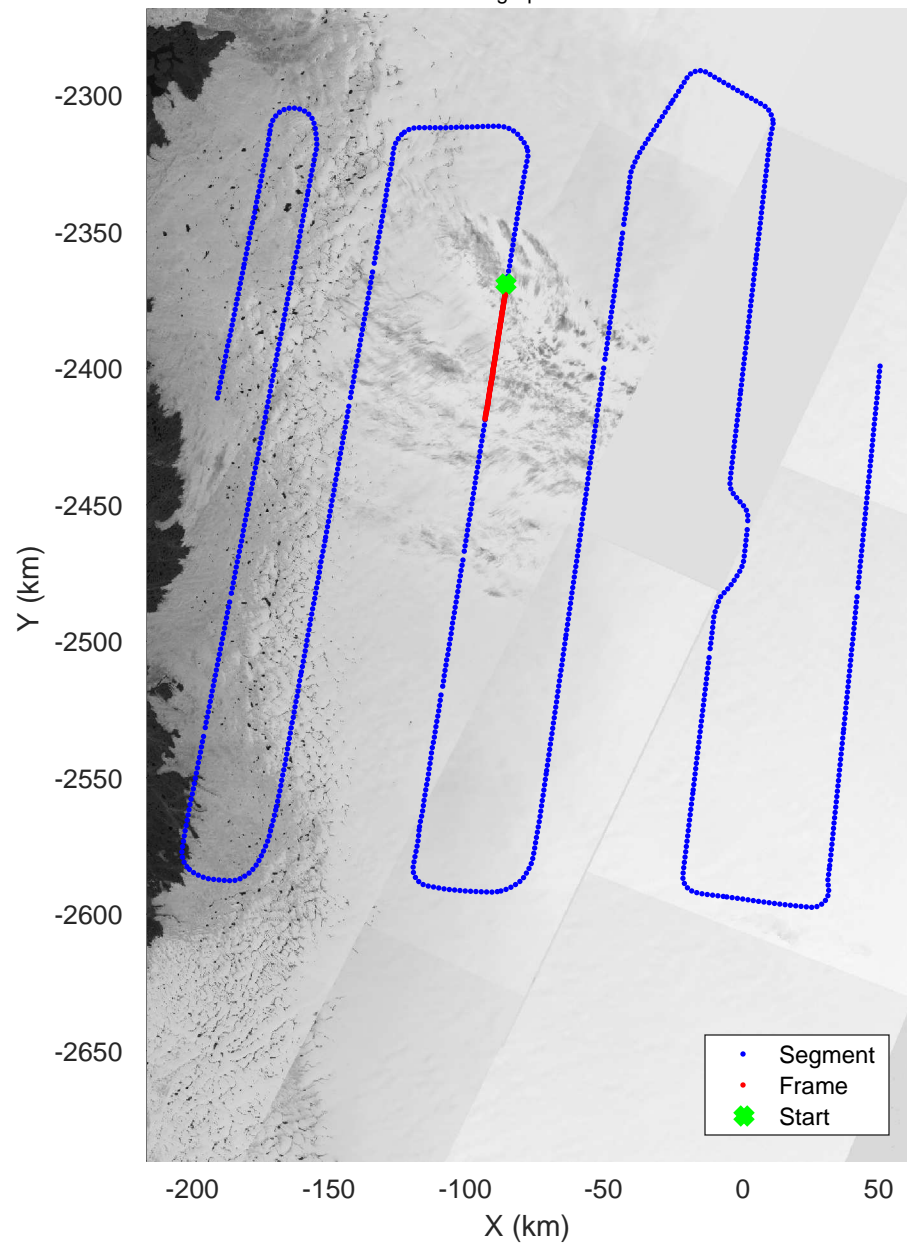

IceSat-2 Central
20160518_01_017
Polar Stereograph 70N/-45E