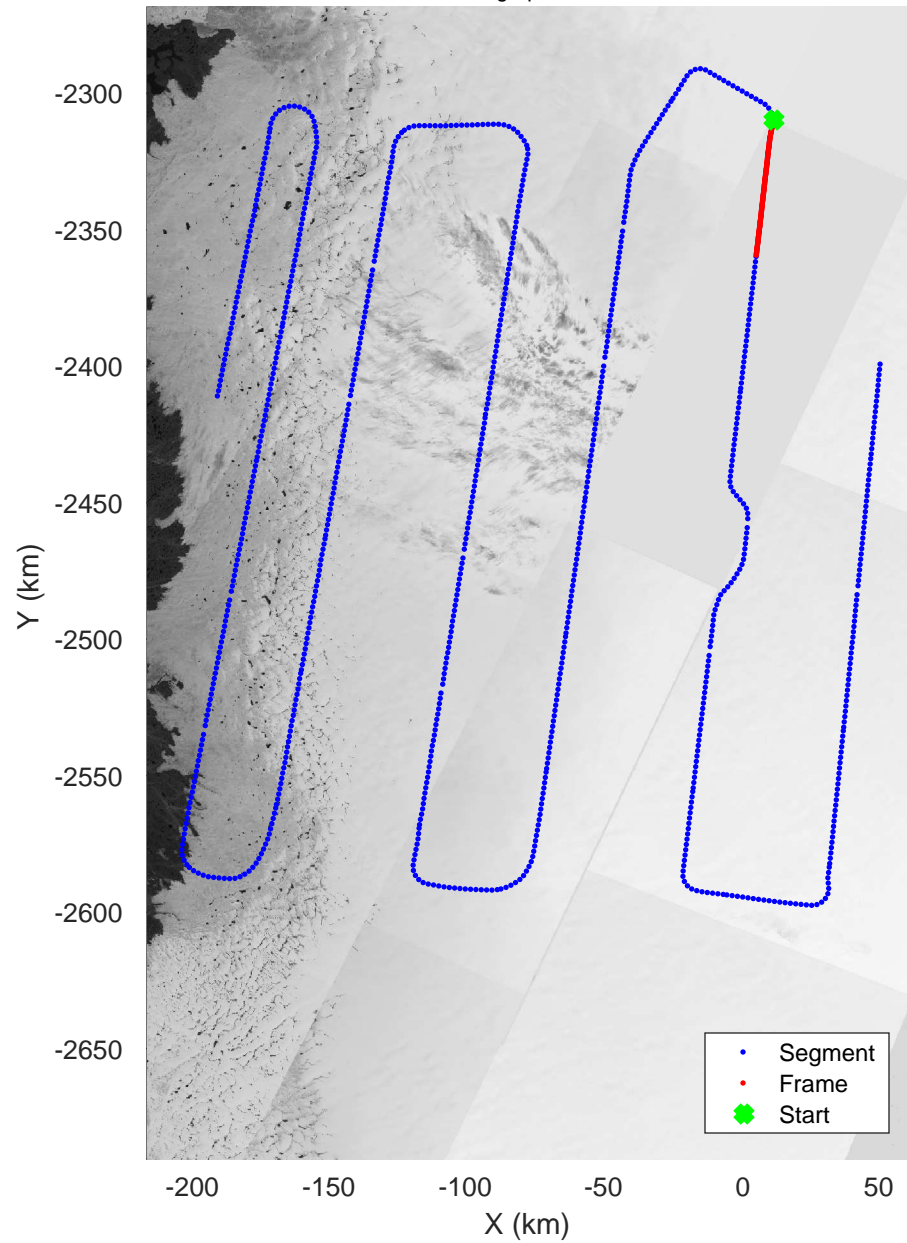

IceSat-2 Central
20160518_01_029
Polar Stereograph 70N/-45E