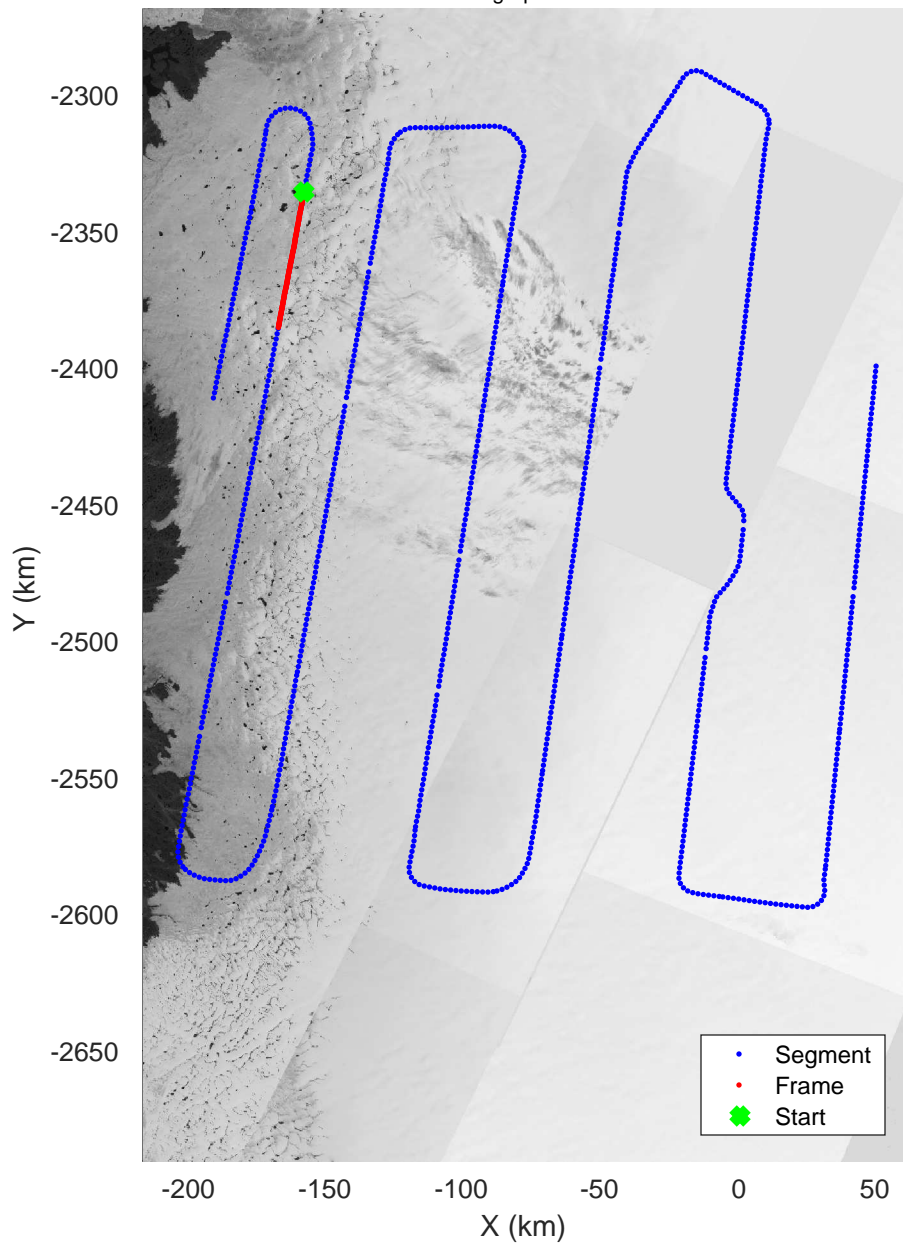

IceSat-2 Central
20160518_01_004
Polar Stereograph 70N/-45E