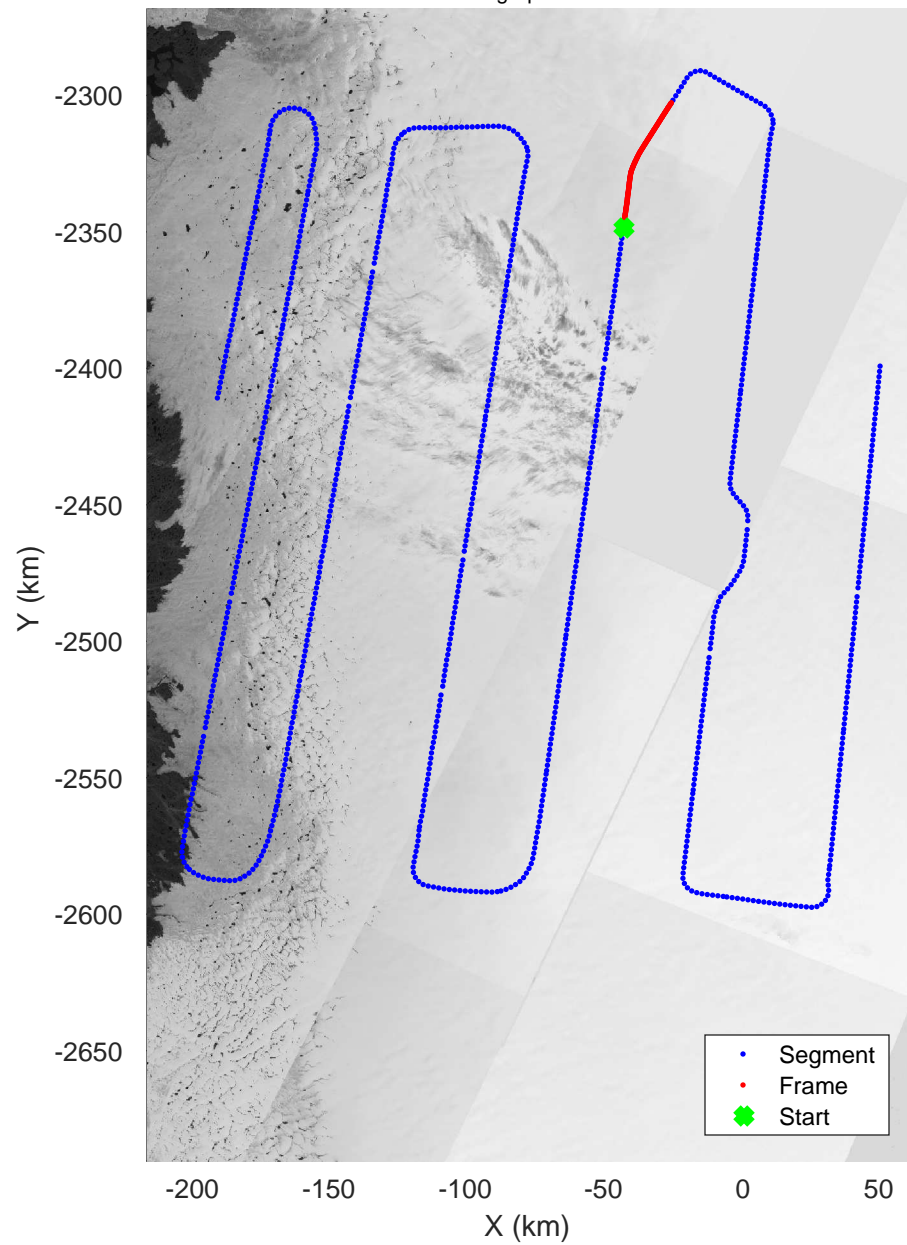

mcords5 2016_Greenland_P3: "IceSat-2 Central" 20160518_01_026: 13:44:24.1 to 13:50:18.6 GPS

mcords5 2016_Greenland_P3: "IceSat-2 Central" 20160518_01_026: 13:44:24.1 to 13:50:18.6 GPS

IceSat-2 Central
20160518_01_027
Polar Stereograph 70N/-45E