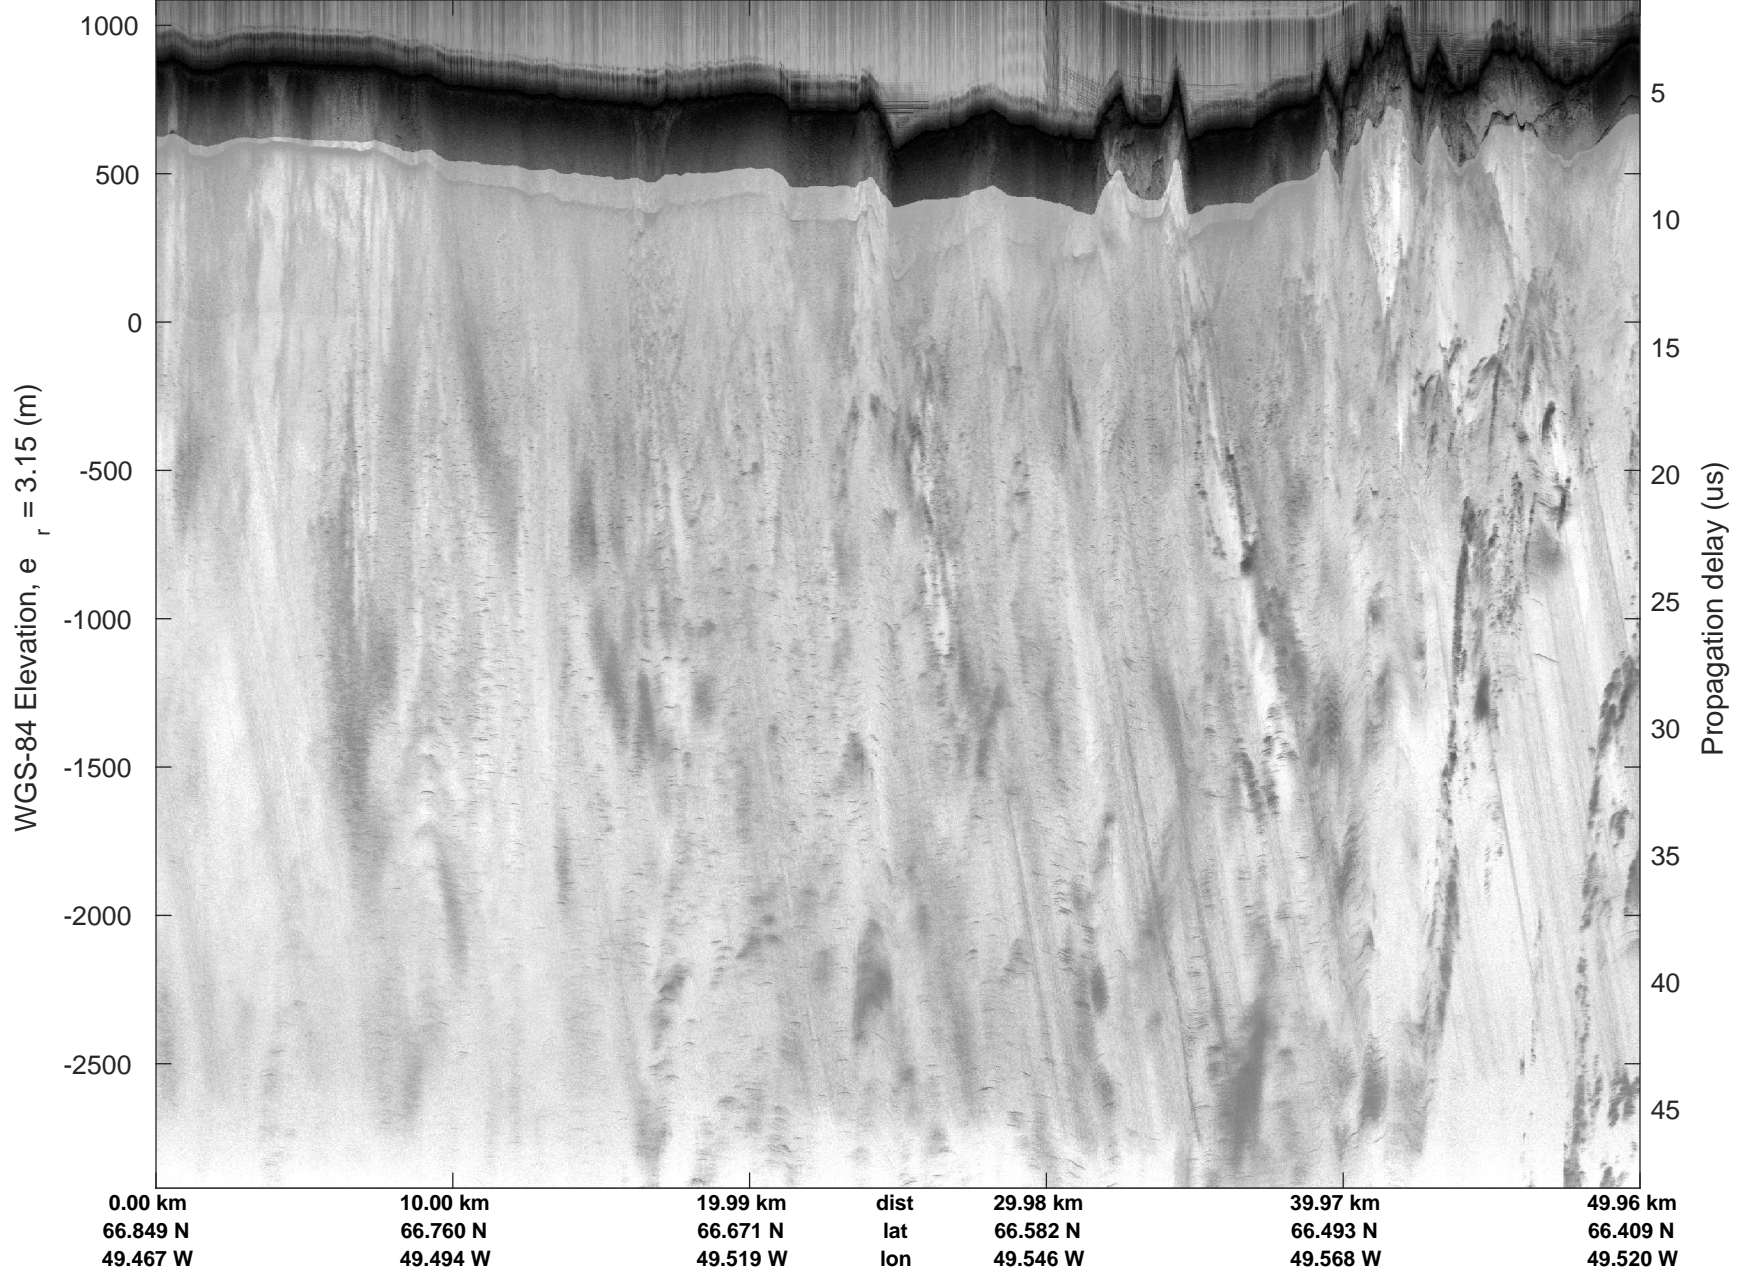

mcords5 2016_Greenland_P3: "IceSat-2 Central" 20160518_01_008: 11:54:38.9 to 12:00:50.5 GPS