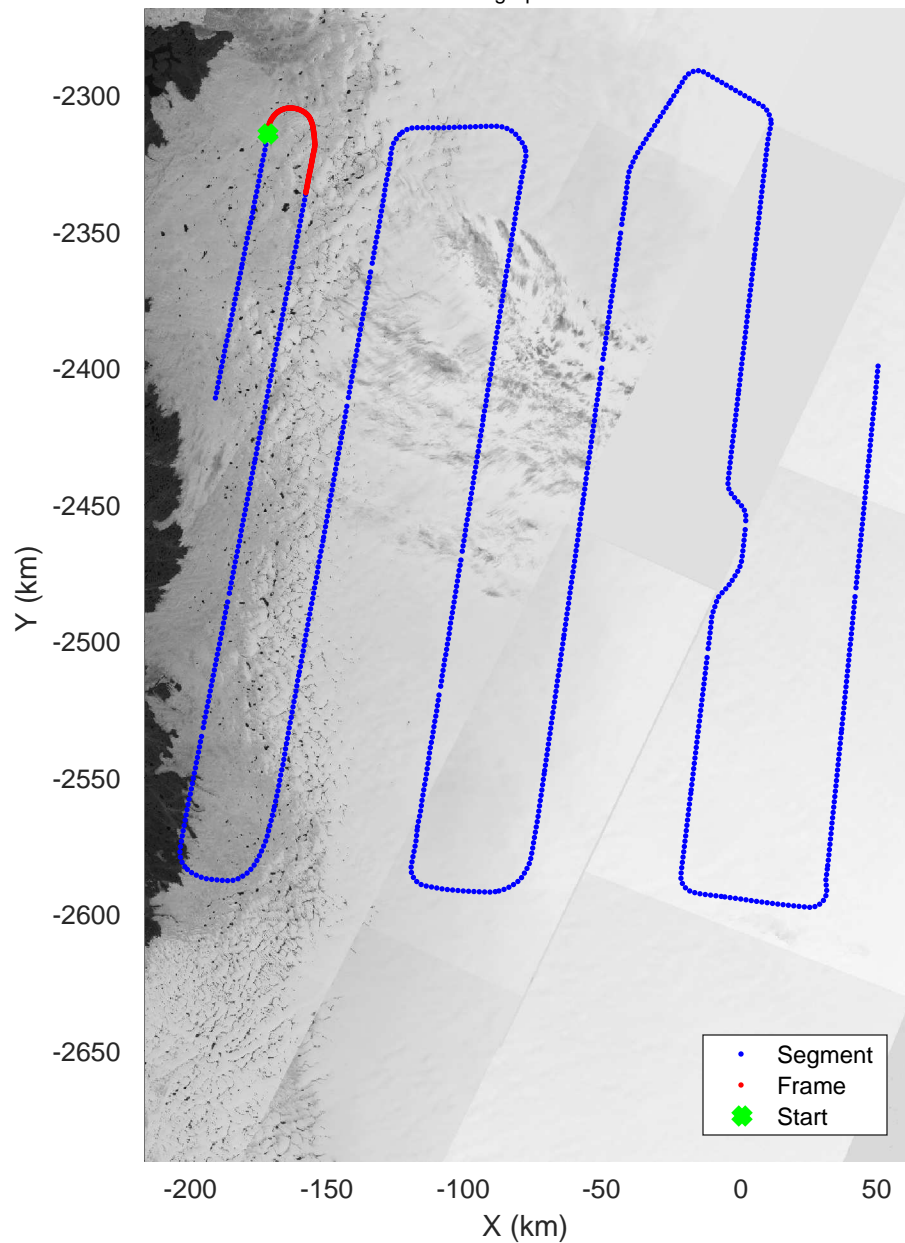

IceSat-2 Central
20160518_01_003
Polar Stereograph 70N/-45E