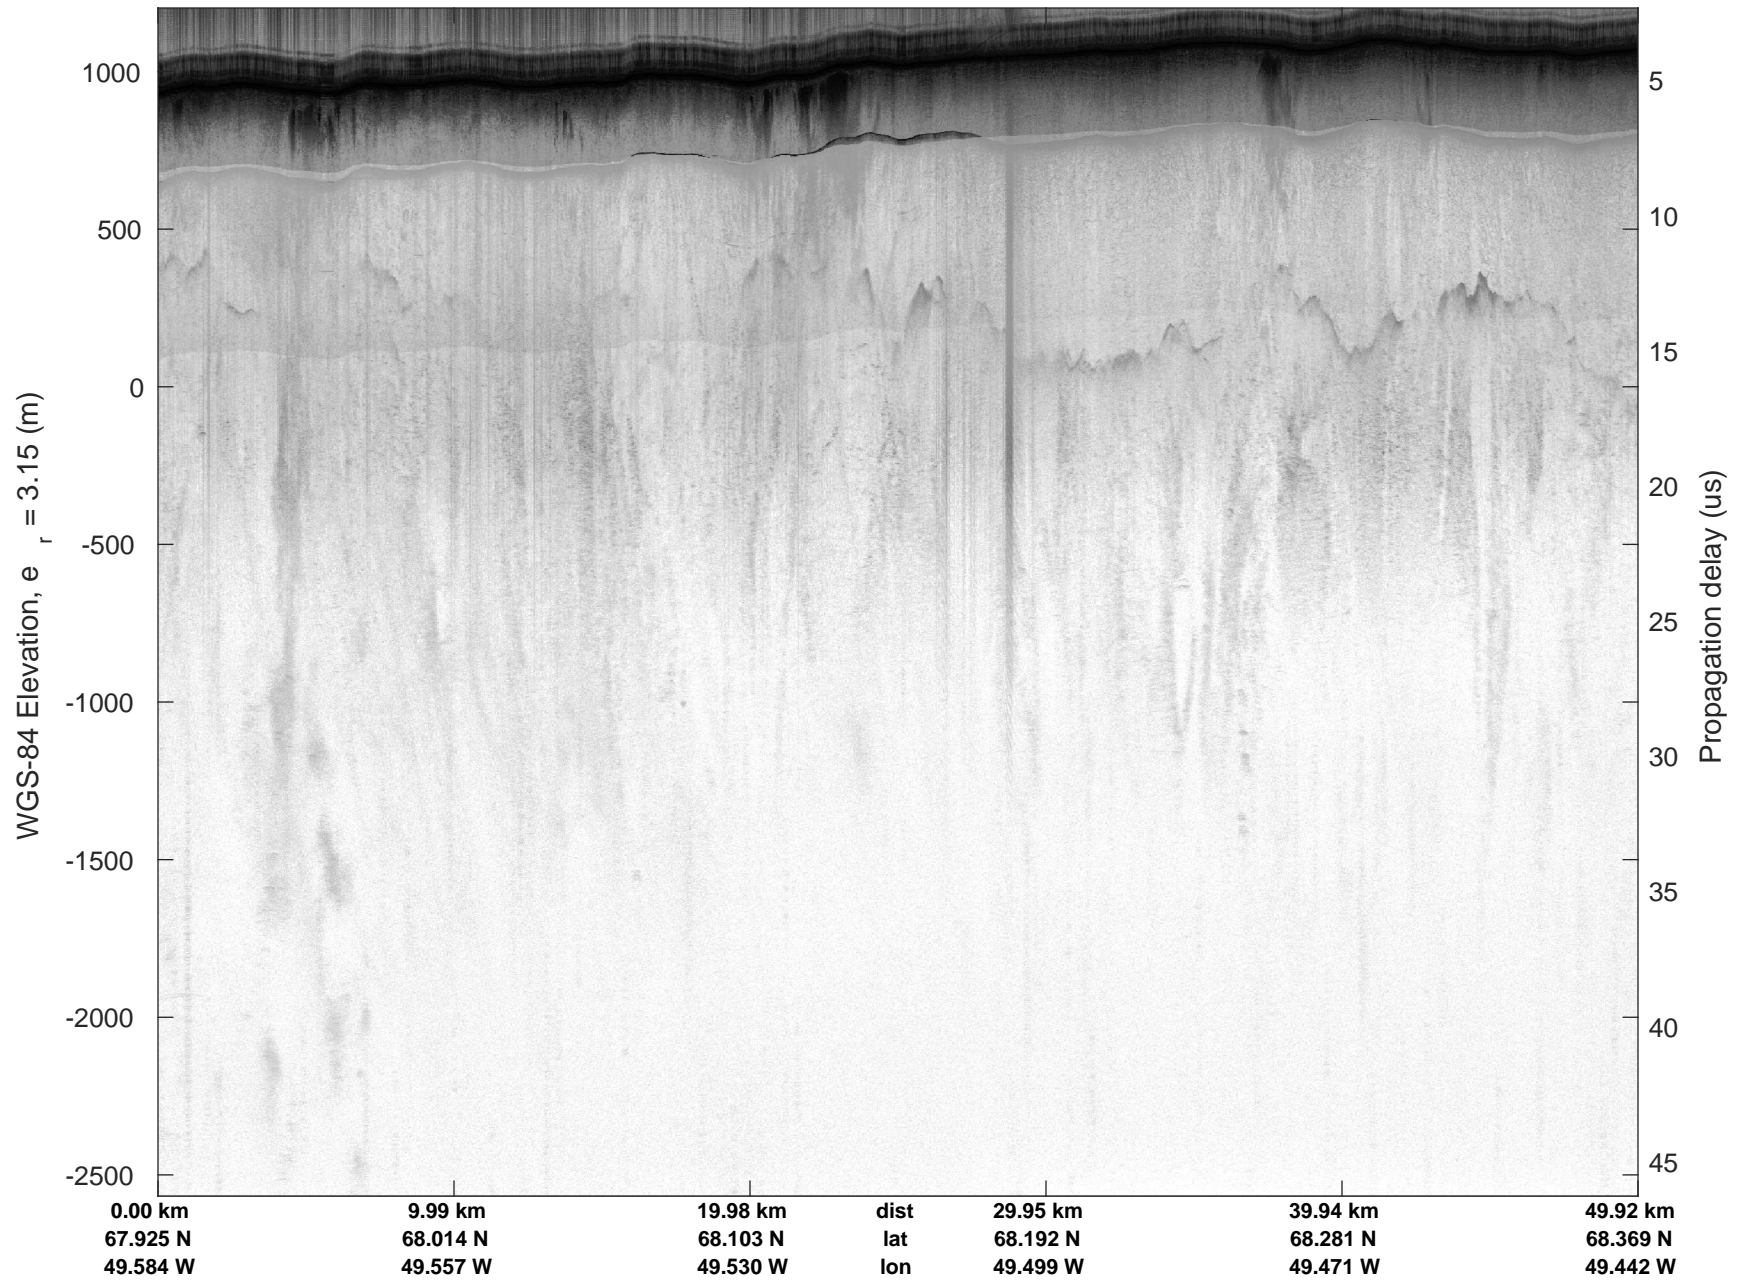

IceSat-2 Central
20160518_01_001
Polar Stereograph 70N/-45E

mcords5 2016_Greenland_P3: "IceSat-2 Central" 20160518_01_001: 11:11:42.7 to 11:17:48.3 GPS

mcords5 2016_Greenland_P3: "IceSat-2 Central" 20160518_01_001: 11:11:42.7 to 11:17:48.3 GPS

IceSat-2 Central
20160518_01_002
Polar Stereograph 70N/-45E

mcords5 2016_Greenland_P3: "IceSat-2 Central" 20160518_01_002: 11:17:48.5 to 11:23:56.0 GPS

mcords5 2016_Greenland_P3: "IceSat-2 Central" 20160518_01_002: 11:17:48.5 to 11:23:56.0 GPS