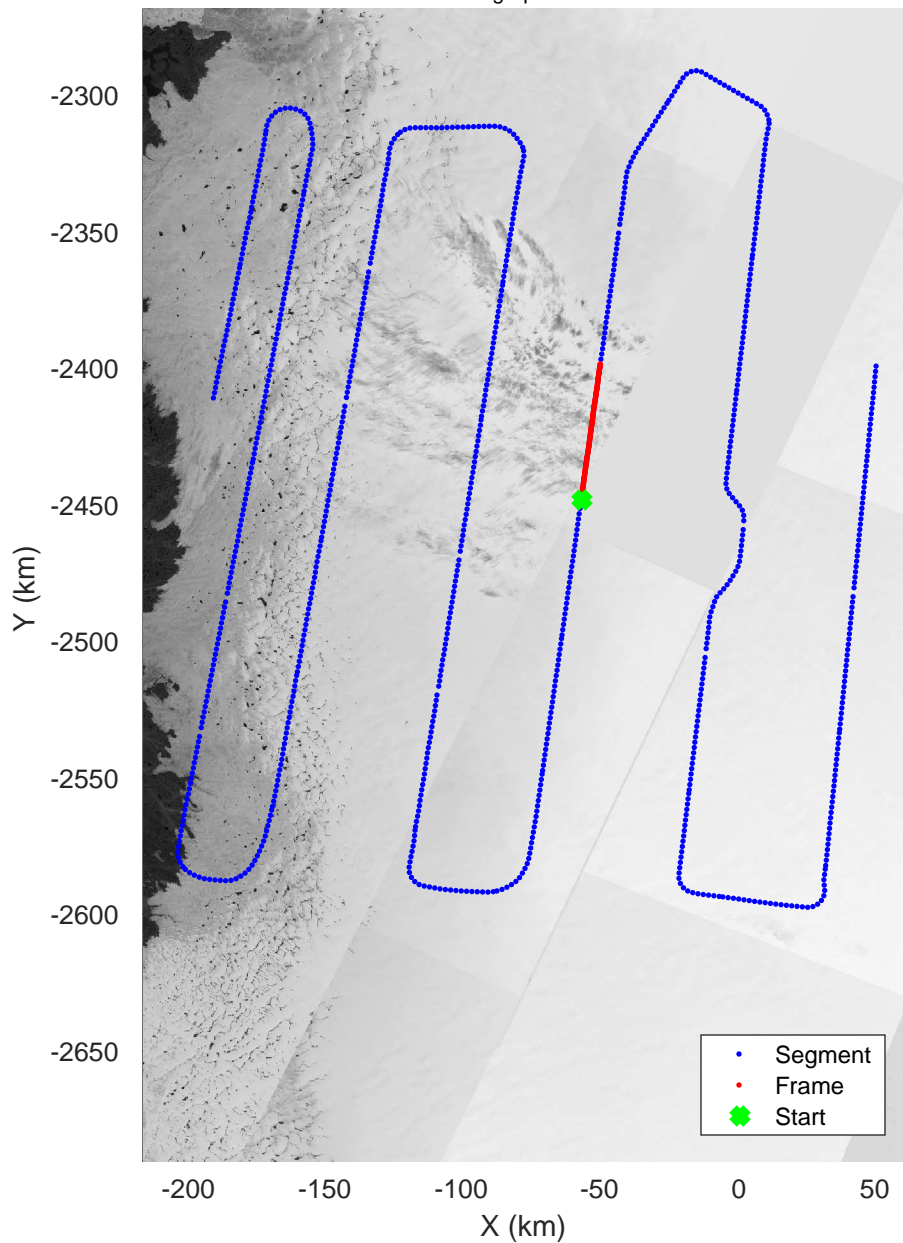

mcords5 2016_Greenland_P3: "IceSat-2 Central" 20160518_01_024: 13:32:31.8 to 13:38:32.1 GPS

mcords5 2016_Greenland_P3: "IceSat-2 Central" 20160518_01_024: 13:32:31.8 to 13:38:32.1 GPS

IceSat-2 Central
20160518_01_025
Polar Stereograph 70N/-45E