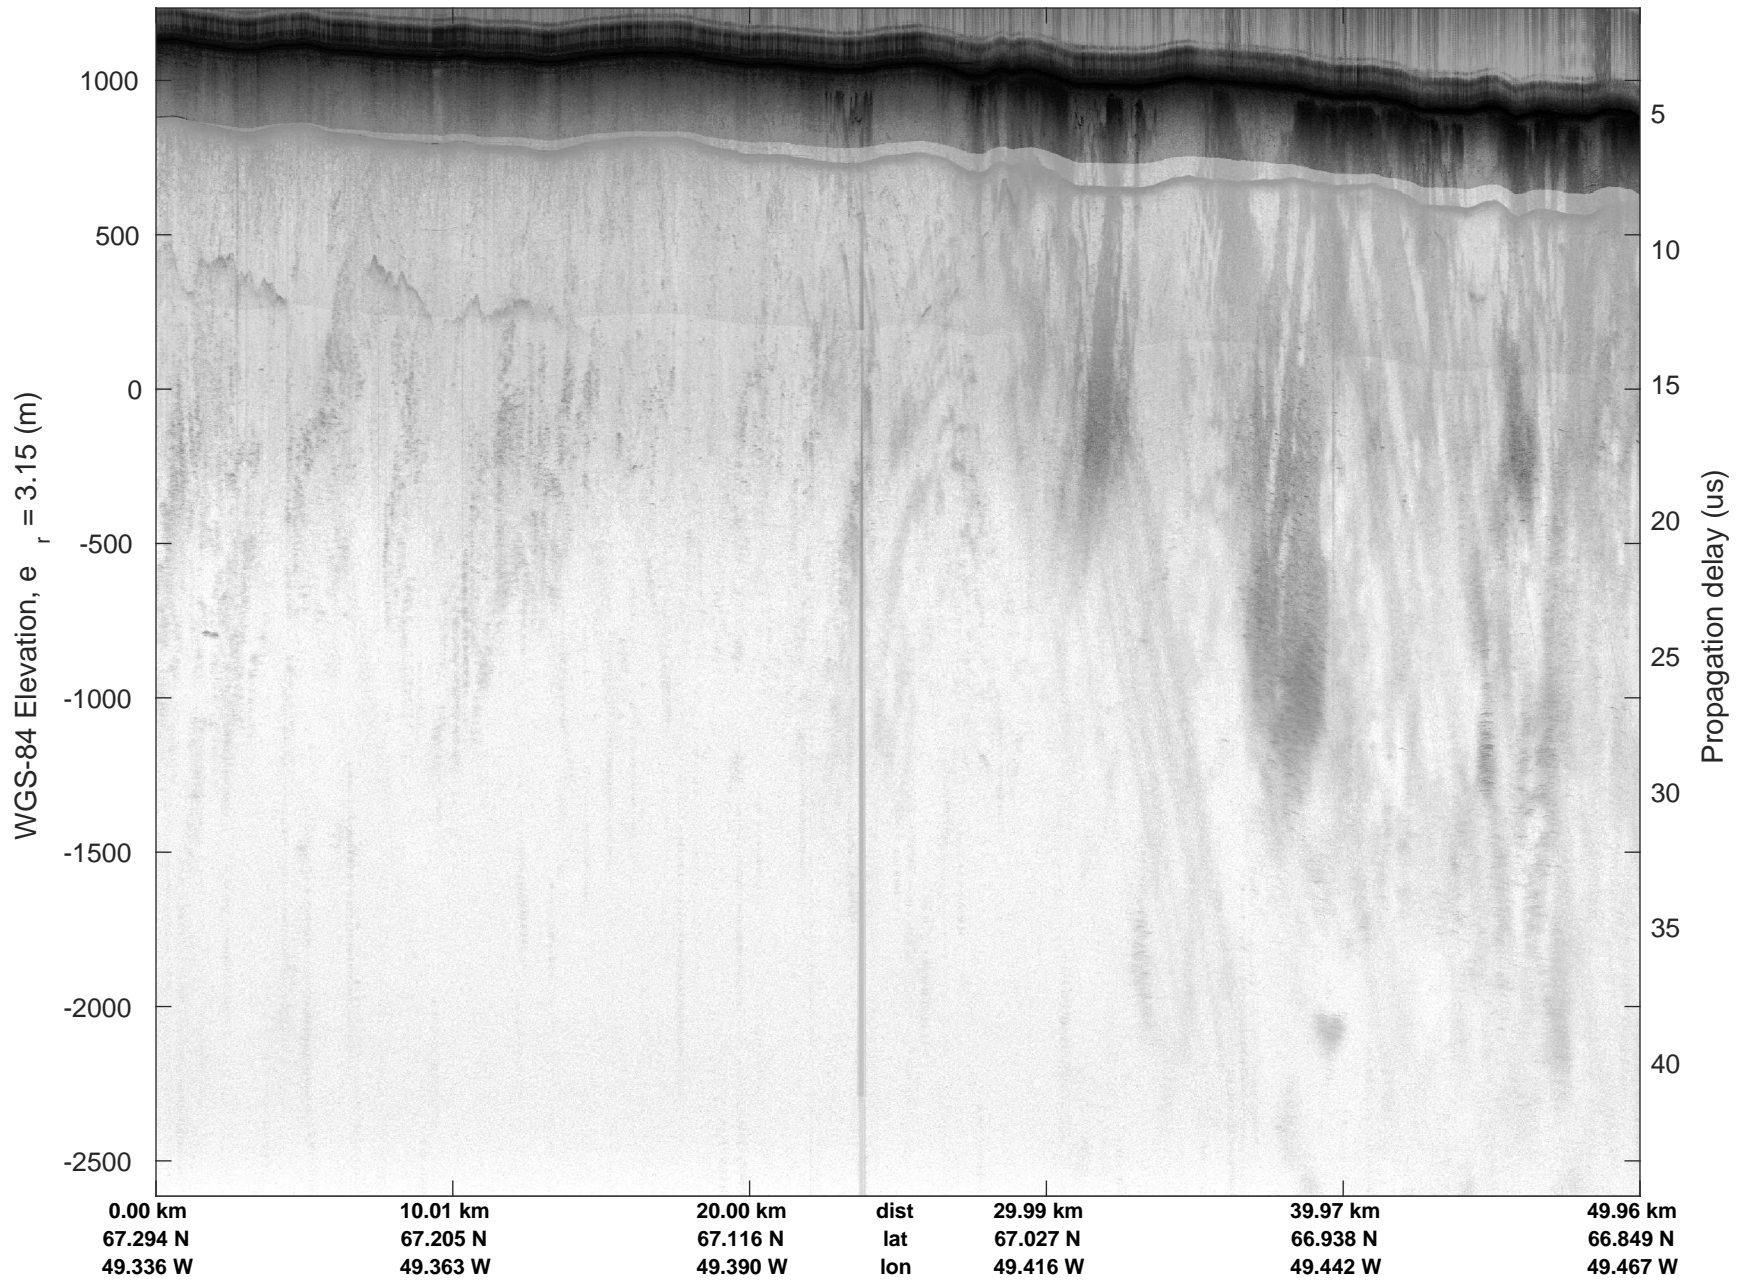

mcords5 2016_Greenland_P3: "IceSat-2 Central" 20160518_01_007: 11:48:28.6 to 11:54:38.7 GPS