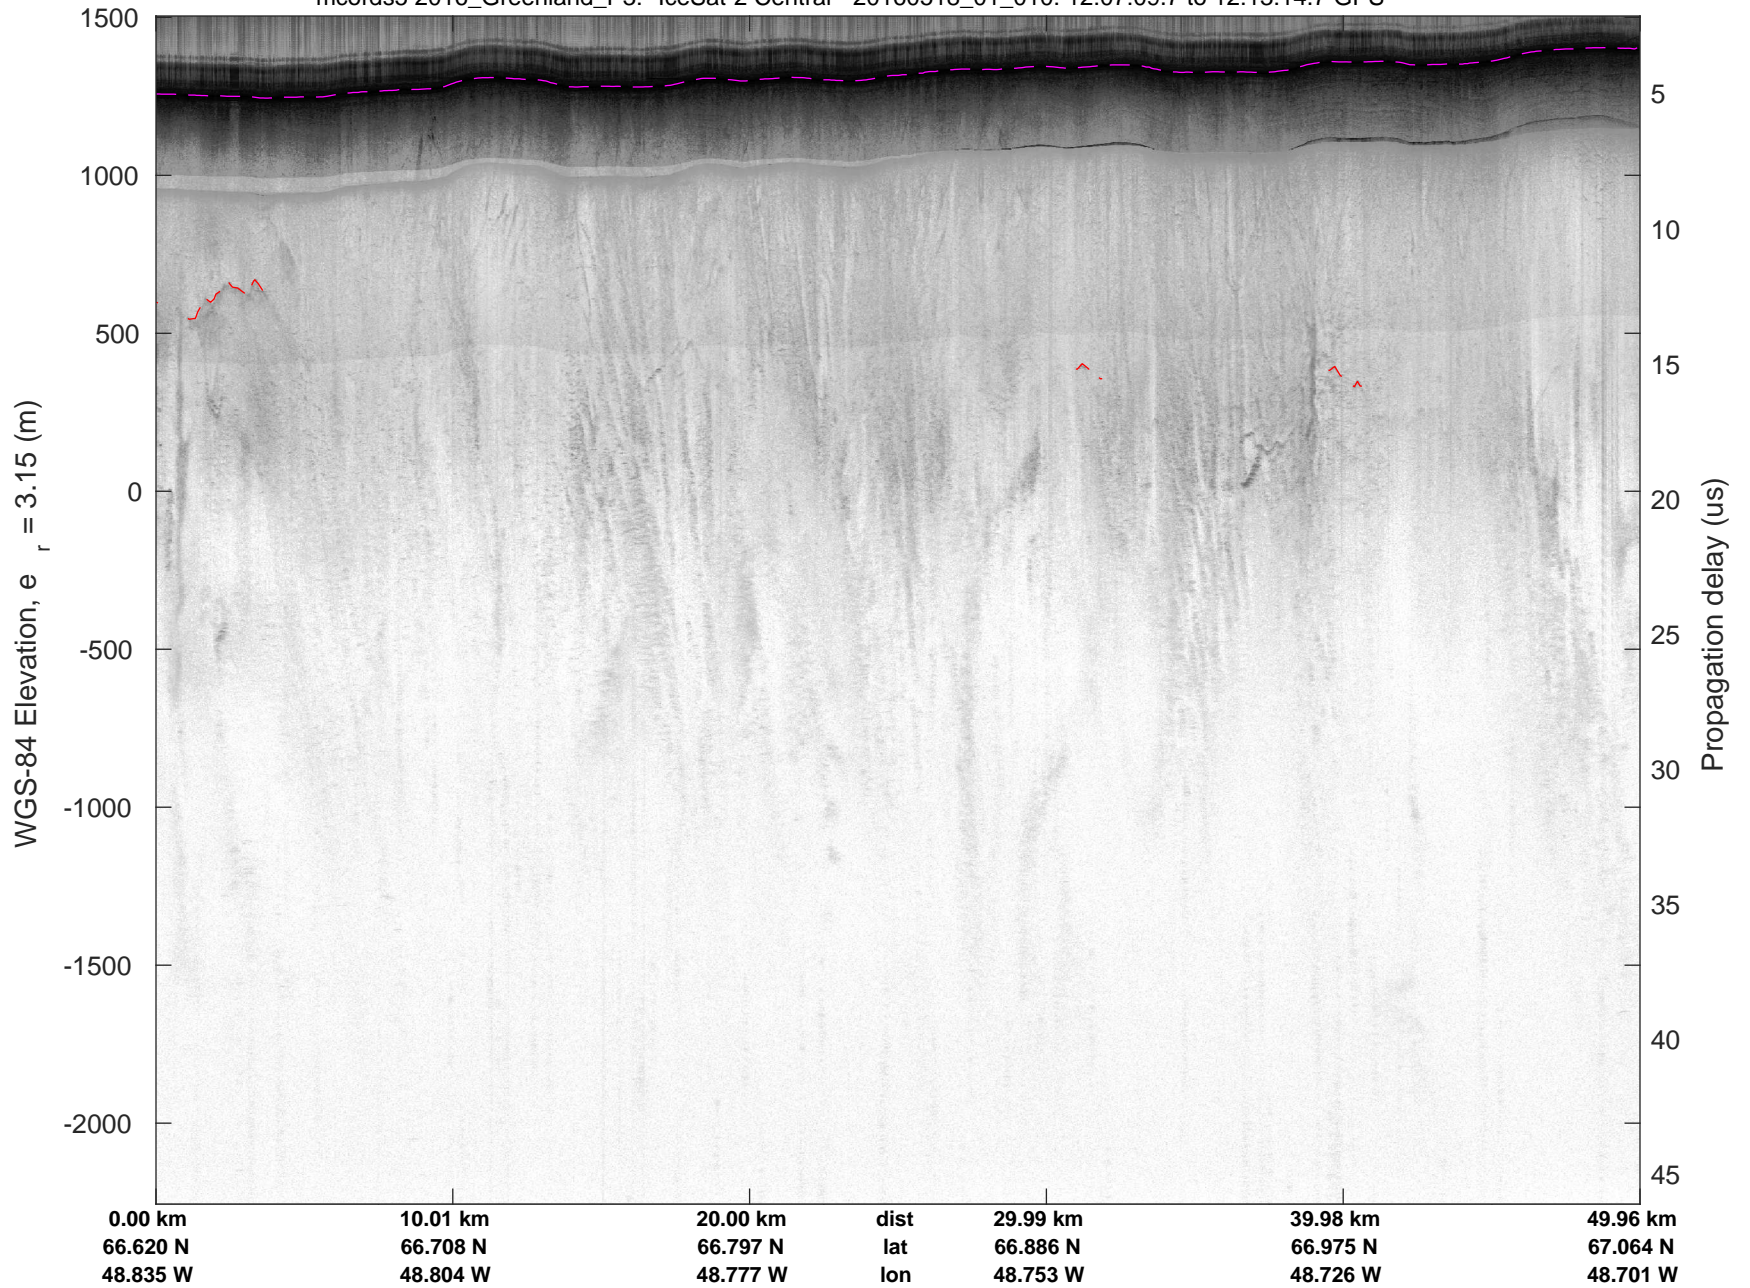

mcords5 2016_Greenland_P3: "IceSat-2 Central" 20160518_01_010: 12:07:09.7 to 12:13:14.7 GPS