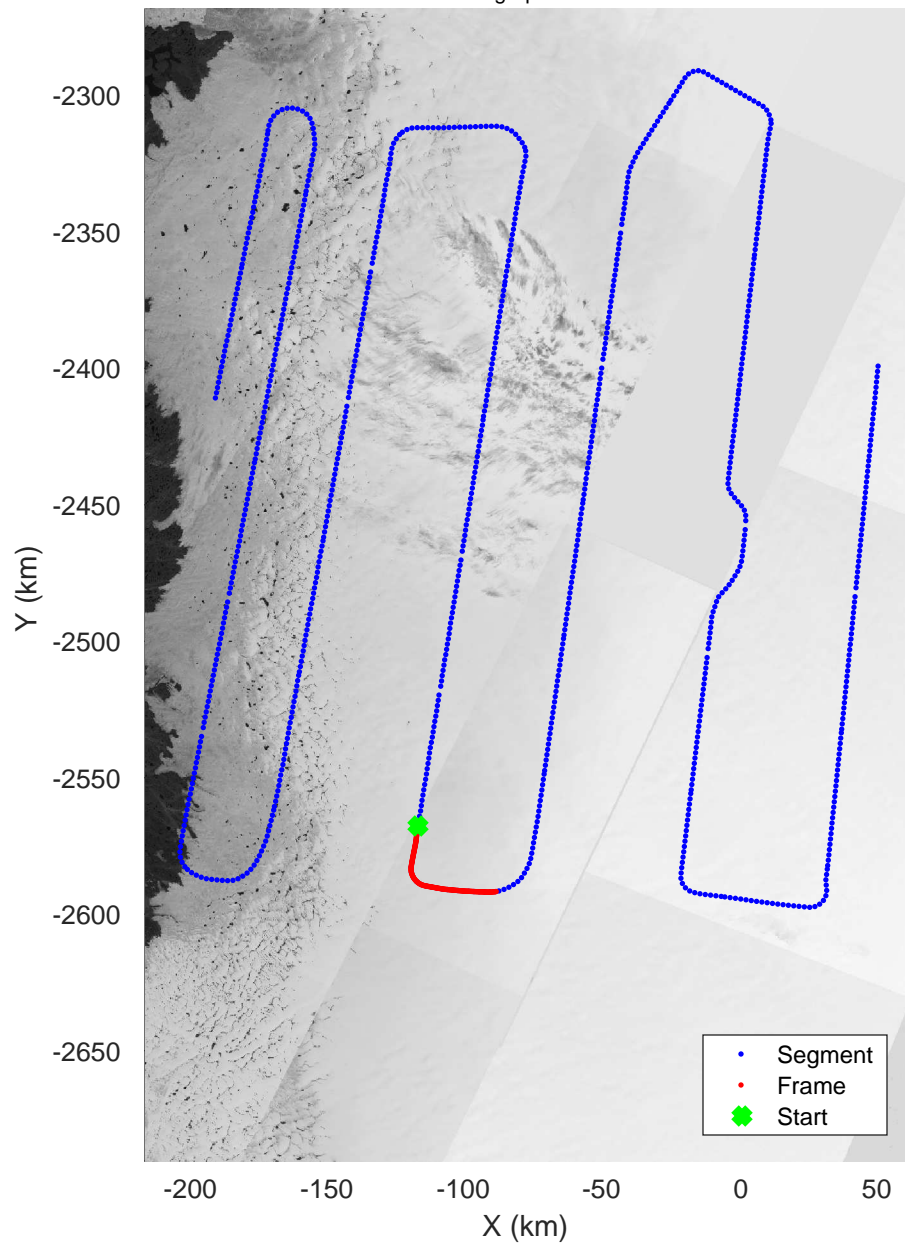

IceSat-2 Central
20160518_01_021
Polar Stereograph 70N/-45E