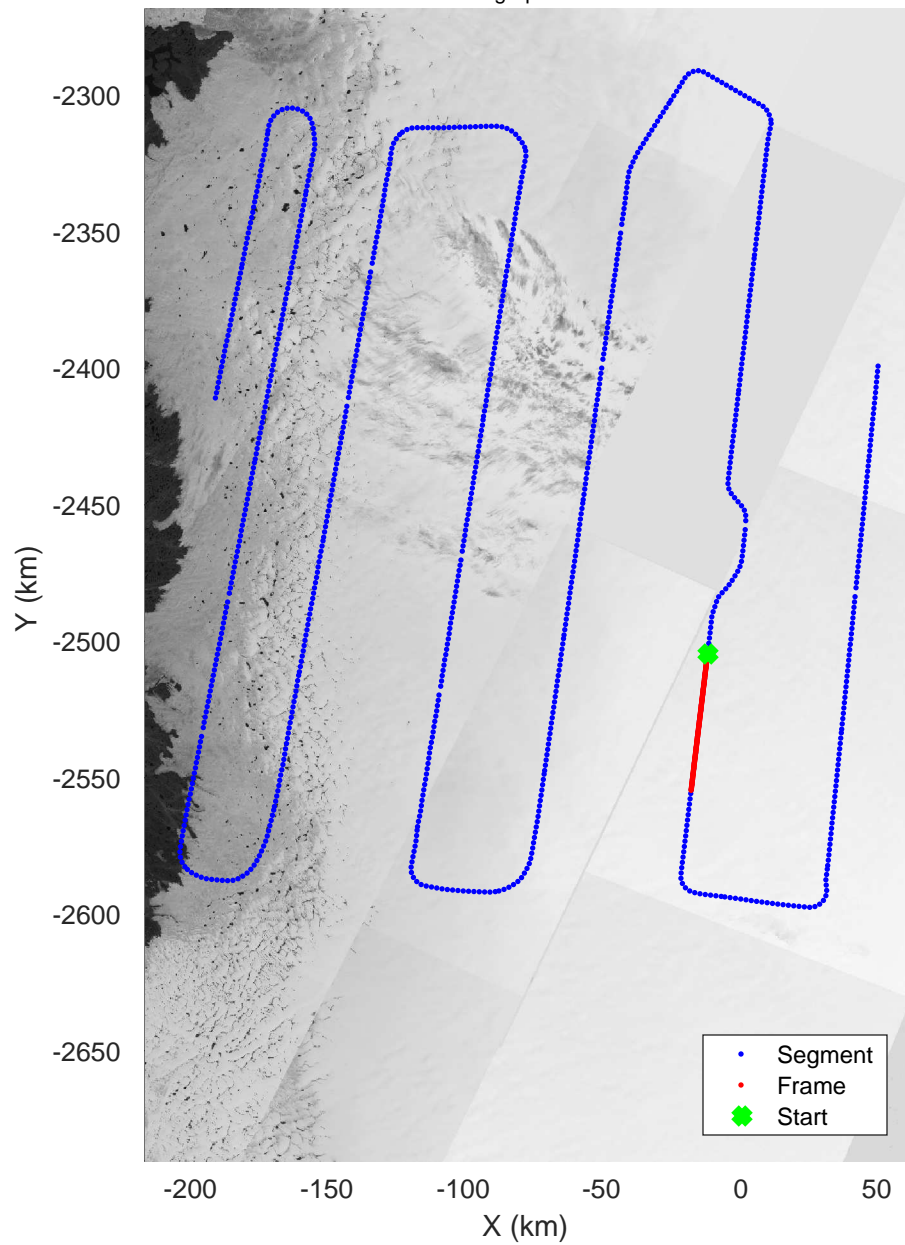

IceSat-2 Central
20160518_01_031
Polar Stereograph 70N/-45E

mcords5 2016_Greenland_P3: "IceSat-2 Central" 20160518_01_031: 14:14:23.3 to 14:20:22.9 GPS

mcords5 2016_Greenland_P3: "IceSat-2 Central" 20160518_01_031: 14:14:23.3 to 14:20:22.9 GPS

IceSat-2 Central
20160518_01_032
Polar Stereograph 70N/-45E

mcords5 2016_Greenland_P3: "IceSat-2 Central" 20160518_01_032: 14:20:23.1 to 14:26:22.1 GPS

mcords5 2016_Greenland_P3: "IceSat-2 Central" 20160518_01_032: 14:20:23.1 to 14:26:22.1 GPS

IceSat-2 Central
20160518_01_033
Polar Stereograph 70N/-45E

mcords5 2016_Greenland_P3: "IceSat-2 Central" 20160518_01_033: 14:26:22.3 to 14:32:21.1 GPS

mcords5 2016_Greenland_P3: "IceSat-2 Central" 20160518_01_033: 14:26:22.3 to 14:32:21.1 GPS