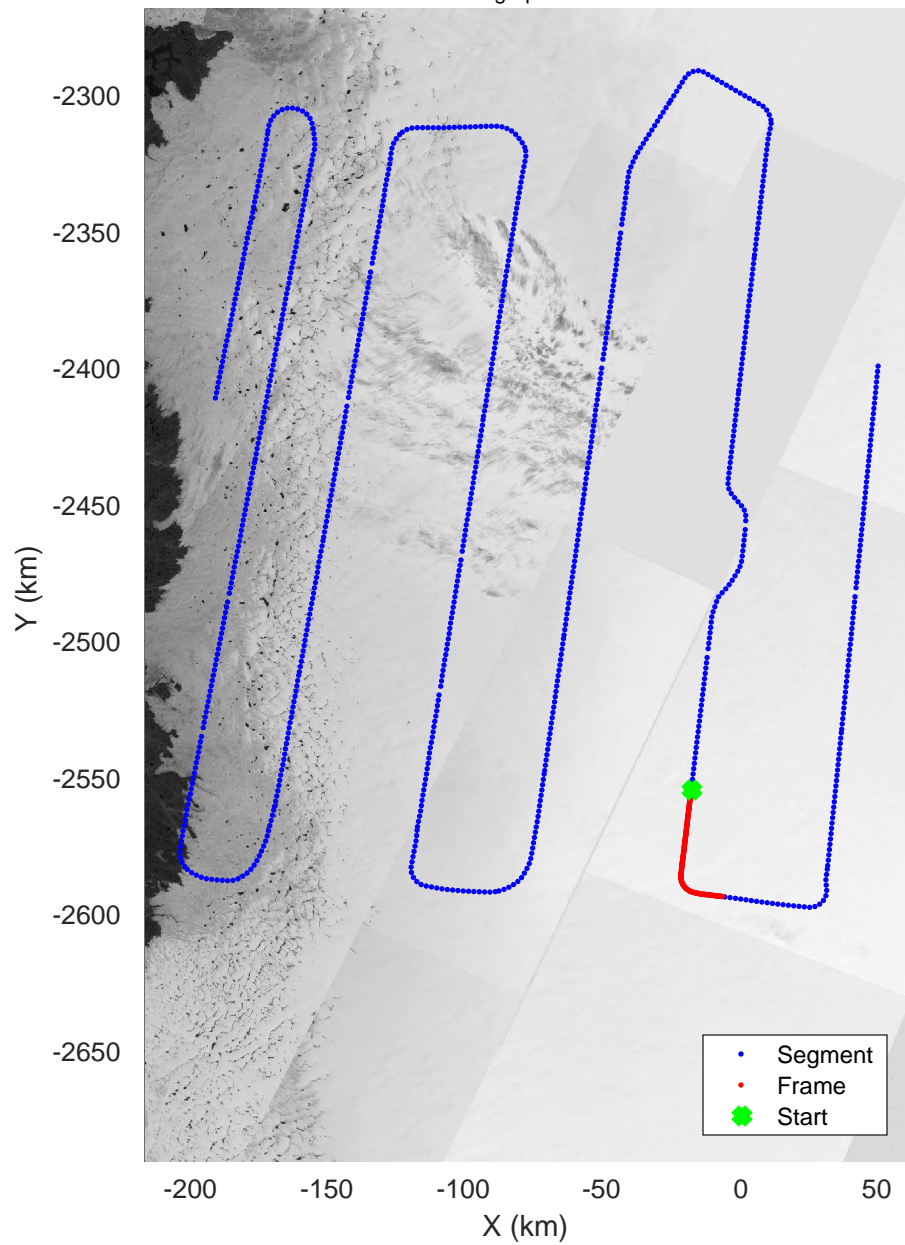

IceSat-2 Central
20160518_01_032
Polar Stereograph 70N/-45E

mcords5 2016_Greenland_P3: "IceSat-2 Central" 20160518_01_032: 14:20:23.1 to 14:26:22.1 GPS

mcords5 2016_Greenland_P3: "IceSat-2 Central" 20160518_01_032: 14:20:23.1 to 14:26:22.1 GPS

IceSat-2 Central
20160518_01_033
Polar Stereograph 70N/-45E

mcords5 2016_Greenland_P3: "IceSat-2 Central" 20160518_01_033: 14:26:22.3 to 14:32:21.1 GPS

mcords5 2016_Greenland_P3: "IceSat-2 Central" 20160518_01_033: 14:26:22.3 to 14:32:21.1 GPS

IceSat-2 Central
20160518_01_034
Polar Stereograph 70N/-45E

mcords5 2016_Greenland_P3: "IceSat-2 Central" 20160518_01_034: 14:32:21.3 to 14:38:18.9 GPS

mcords5 2016_Greenland_P3: "IceSat-2 Central" 20160518_01_034: 14:32:21.3 to 14:38:18.9 GPS