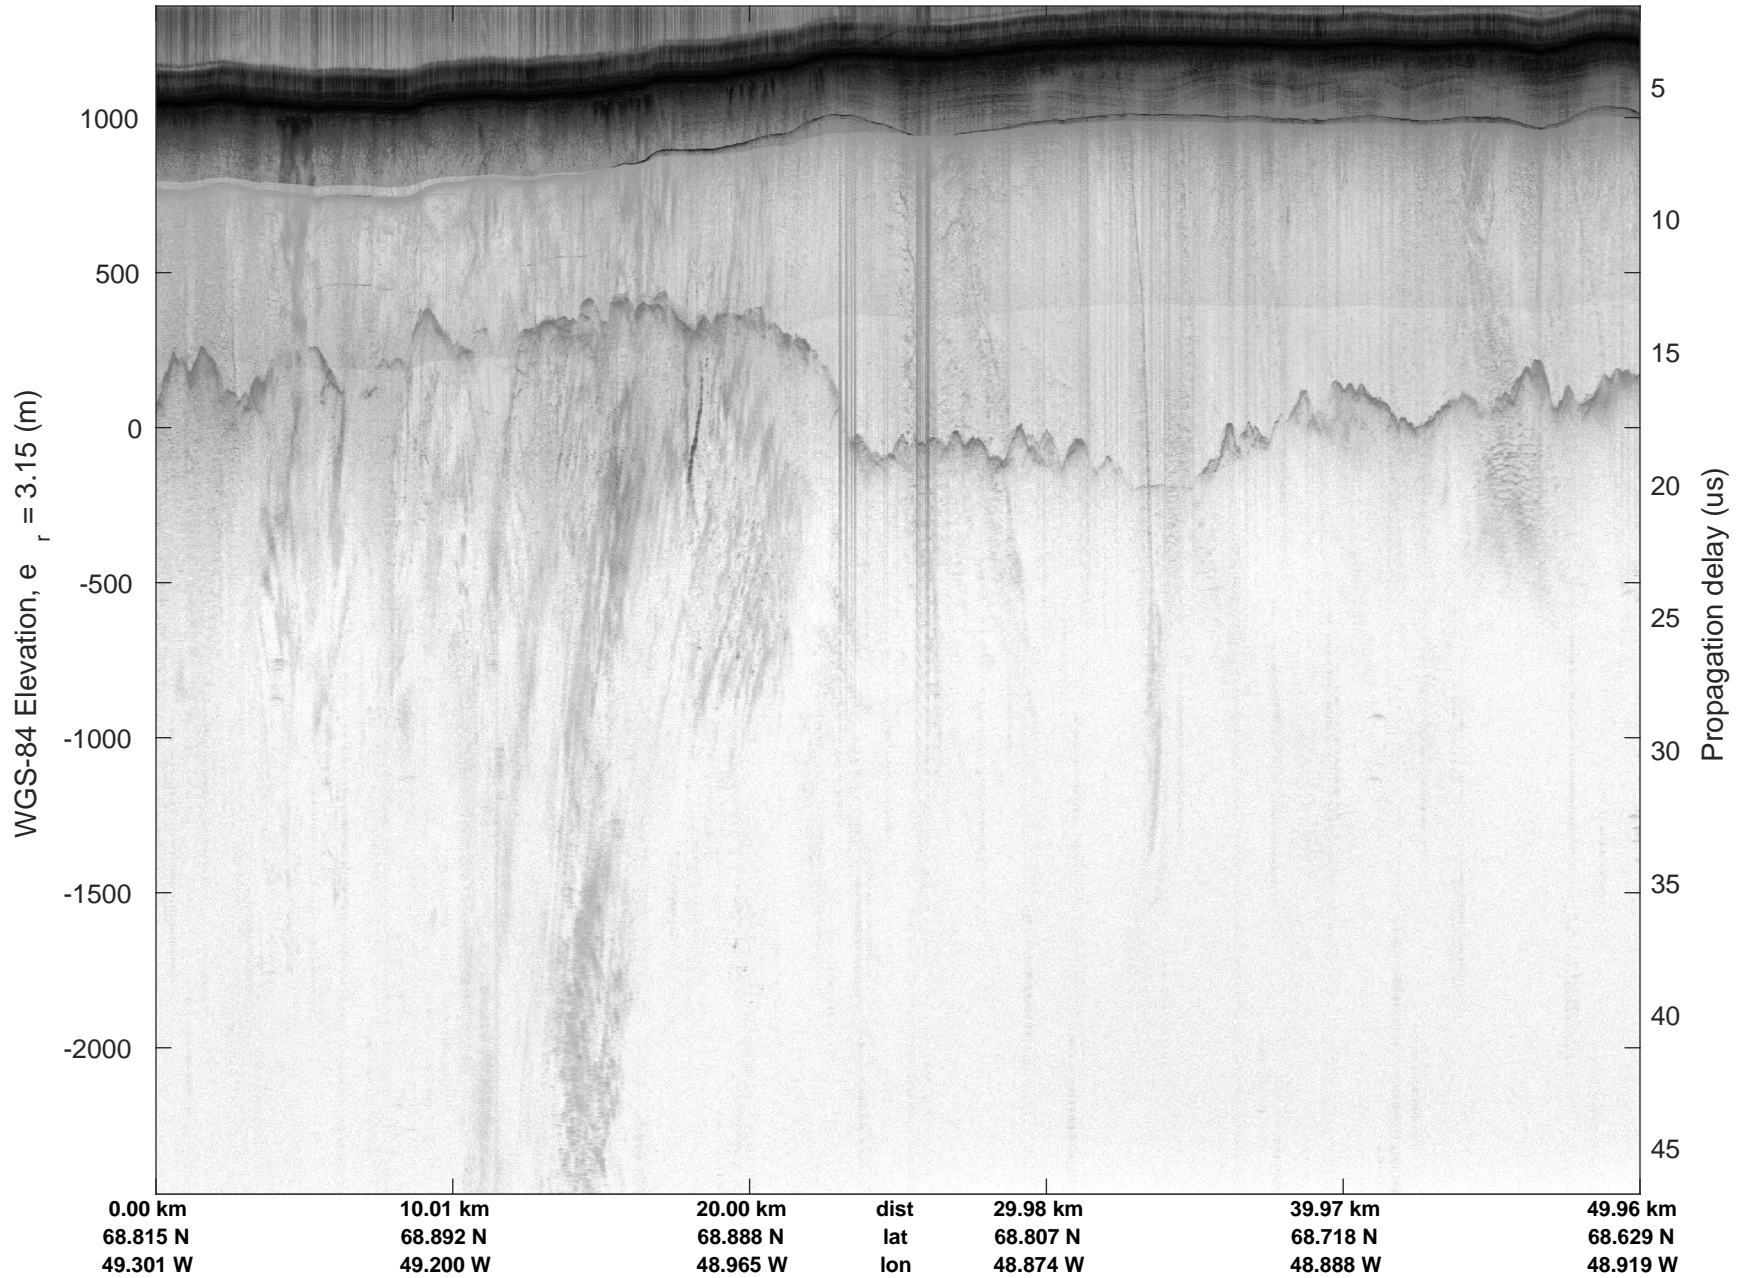

IceSat-2 Central
20160518_01_001
Polar Stereograph 70N/-45E

mcords5 2016_Greenland_P3: "IceSat-2 Central" 20160518_01_001: 11:11:42.7 to 11:17:48.3 GPS

mcords5 2016_Greenland_P3: "IceSat-2 Central" 20160518_01_001: 11:11:42.7 to 11:17:48.3 GPS

IceSat-2 Central
20160518_01_002
Polar Stereograph 70N/-45E

mcords5 2016_Greenland_P3: "IceSat-2 Central" 20160518_01_002: 11:17:48.5 to 11:23:56.0 GPS

mcords5 2016_Greenland_P3: "IceSat-2 Central" 20160518_01_002: 11:17:48.5 to 11:23:56.0 GPS

IceSat-2 Central
20160518_01_003
Polar Stereograph 70N/-45E

mcords5 2016_Greenland_P3: "IceSat-2 Central" 20160518_01_003: 11:23:56.3 to 11:30:08.9 GPS

mcords5 2016_Greenland_P3: "IceSat-2 Central" 20160518_01_003: 11:23:56.3 to 11:30:08.9 GPS