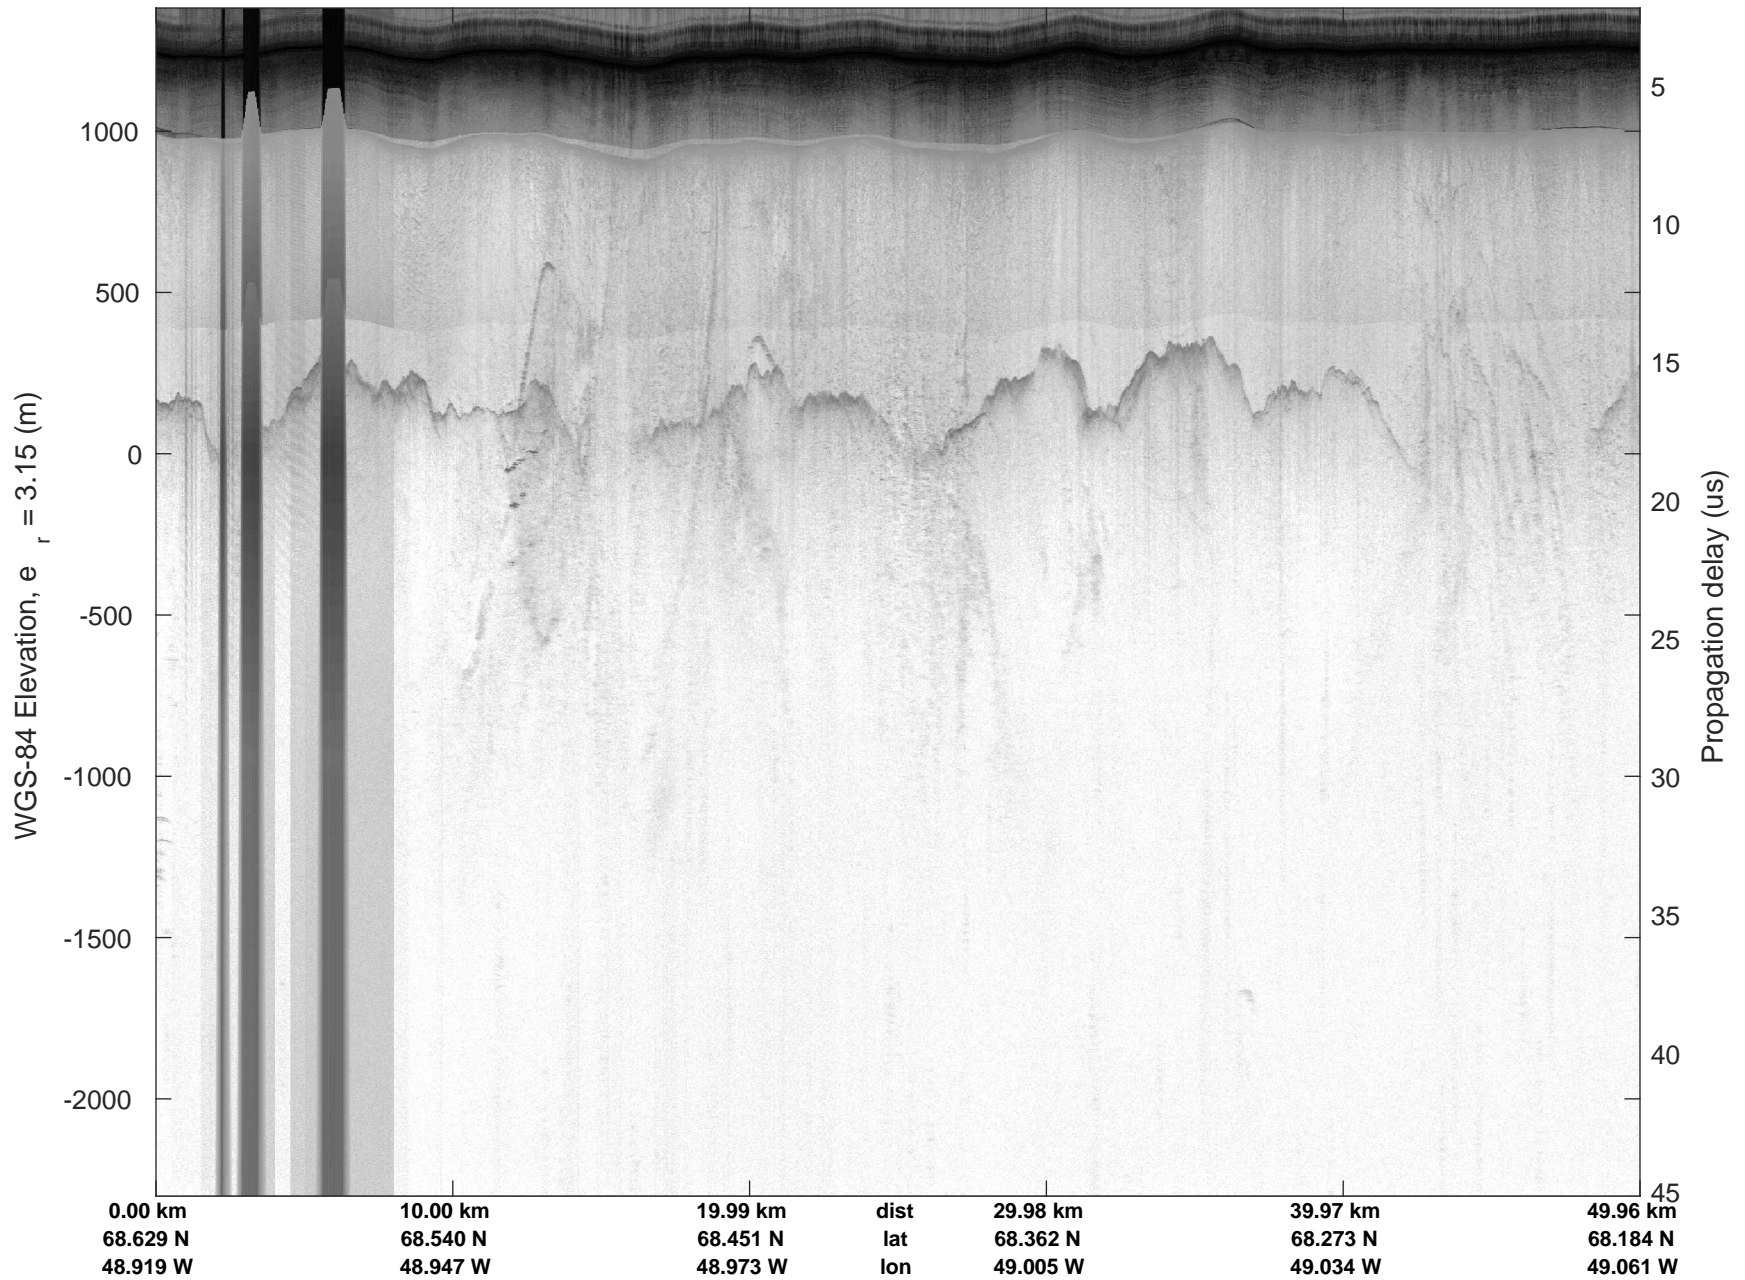

IceSat-2 Central
20160518_01_002
Polar Stereograph 70N/-45E

mcords5 2016_Greenland_P3: "IceSat-2 Central" 20160518_01_002: 11:17:48.5 to 11:23:56.0 GPS

mcords5 2016_Greenland_P3: "IceSat-2 Central" 20160518_01_002: 11:17:48.5 to 11:23:56.0 GPS

IceSat-2 Central
20160518_01_003
Polar Stereograph 70N/-45E

mcords5 2016_Greenland_P3: "IceSat-2 Central" 20160518_01_003: 11:23:56.3 to 11:30:08.9 GPS

mcords5 2016_Greenland_P3: "IceSat-2 Central" 20160518_01_003: 11:23:56.3 to 11:30:08.9 GPS

IceSat-2 Central
20160518_01_004
Polar Stereograph 70N/-45E

mcords5 2016_Greenland_P3: "IceSat-2 Central" 20160518_01_004: 11:30:09.2 to 11:36:18.8 GPS

mcords5 2016_Greenland_P3: "IceSat-2 Central" 20160518_01_004: 11:30:09.2 to 11:36:18.8 GPS