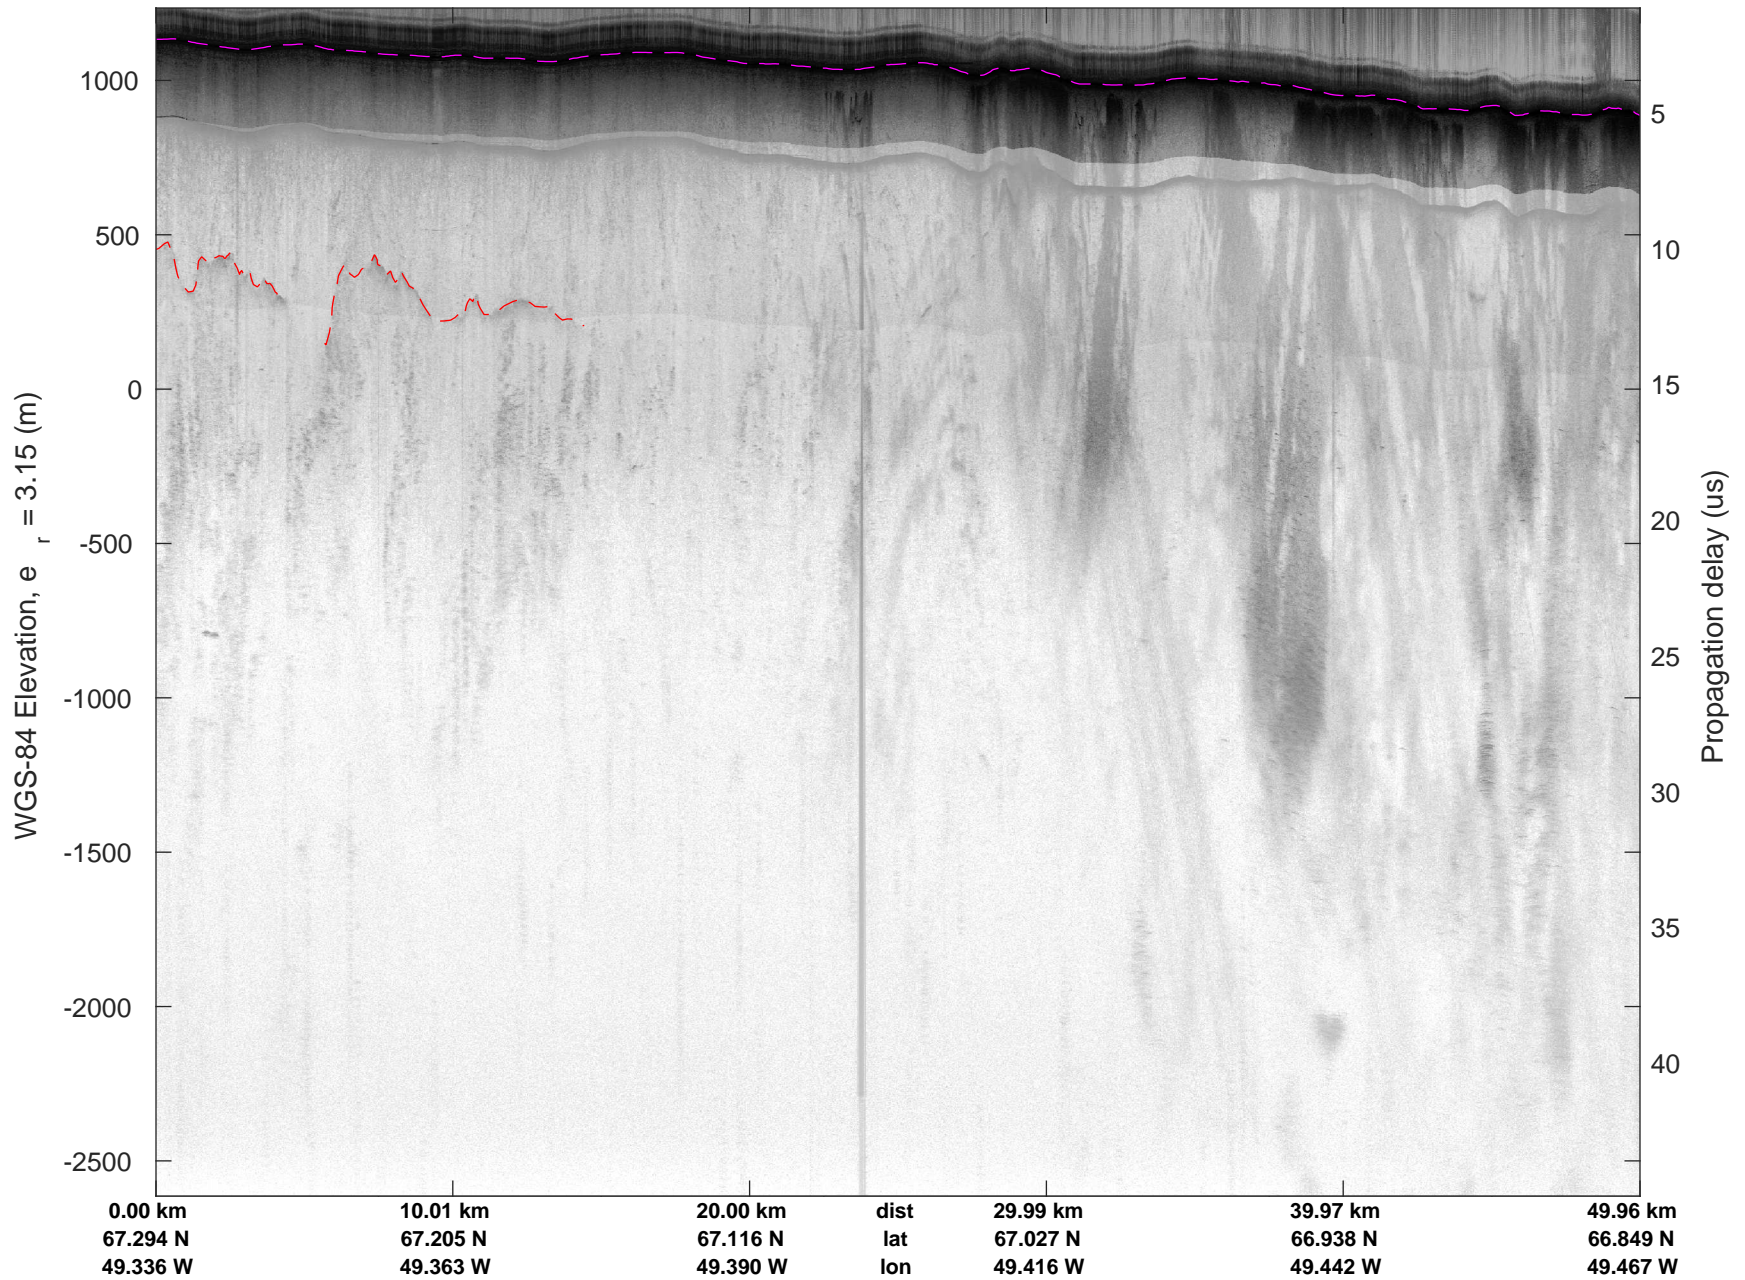

mcords5 2016_Greenland_P3: "IceSat-2 Central" 20160518_01_007: 11:48:28.6 to 11:54:38.7 GPS