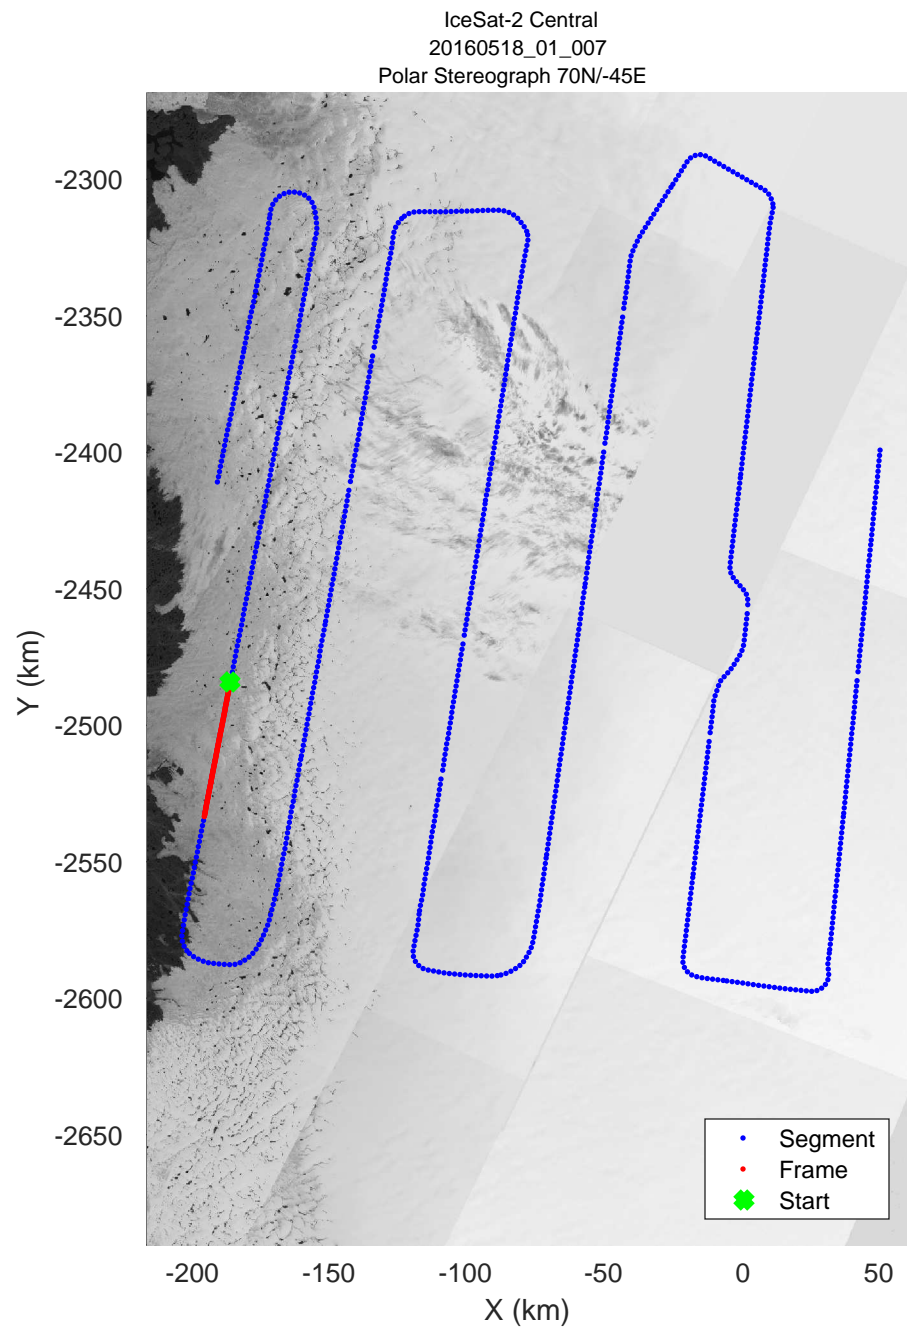

IceSat-2 Central
20160518_01_006
Polar Stereograph 70N/-45E

mcords5 2016_Greenland_P3: "IceSat-2 Central" 20160518_01_006: 11:42:21.0 to 11:48:28.3 GPS

mcords5 2016_Greenland_P3: "IceSat-2 Central" 20160518_01_006: 11:42:21.0 to 11:48:28.3 GPS