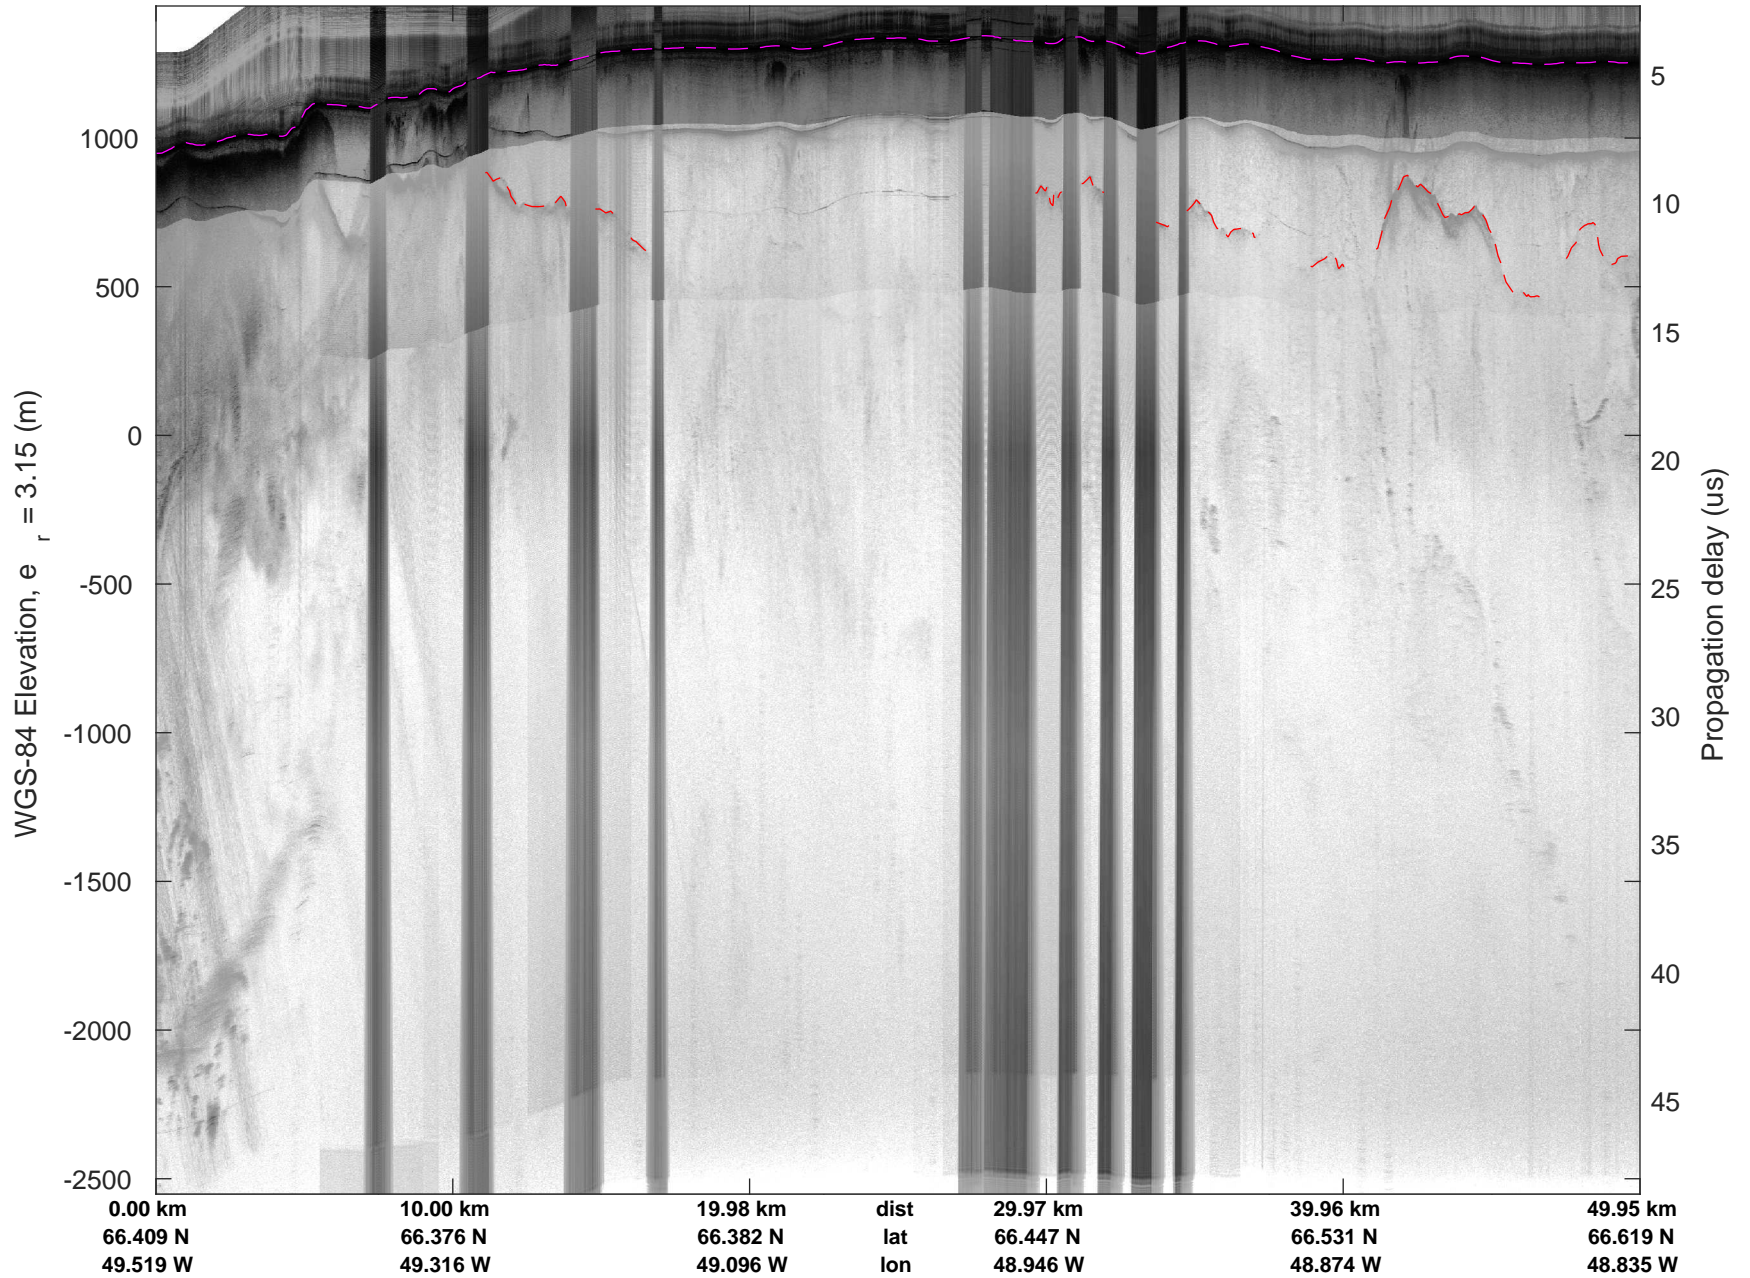

mcords5 2016_Greenland_P3: "IceSat-2 Central" 20160518_01_009: 12:00:50.7 to 12:07:09.4 GPS