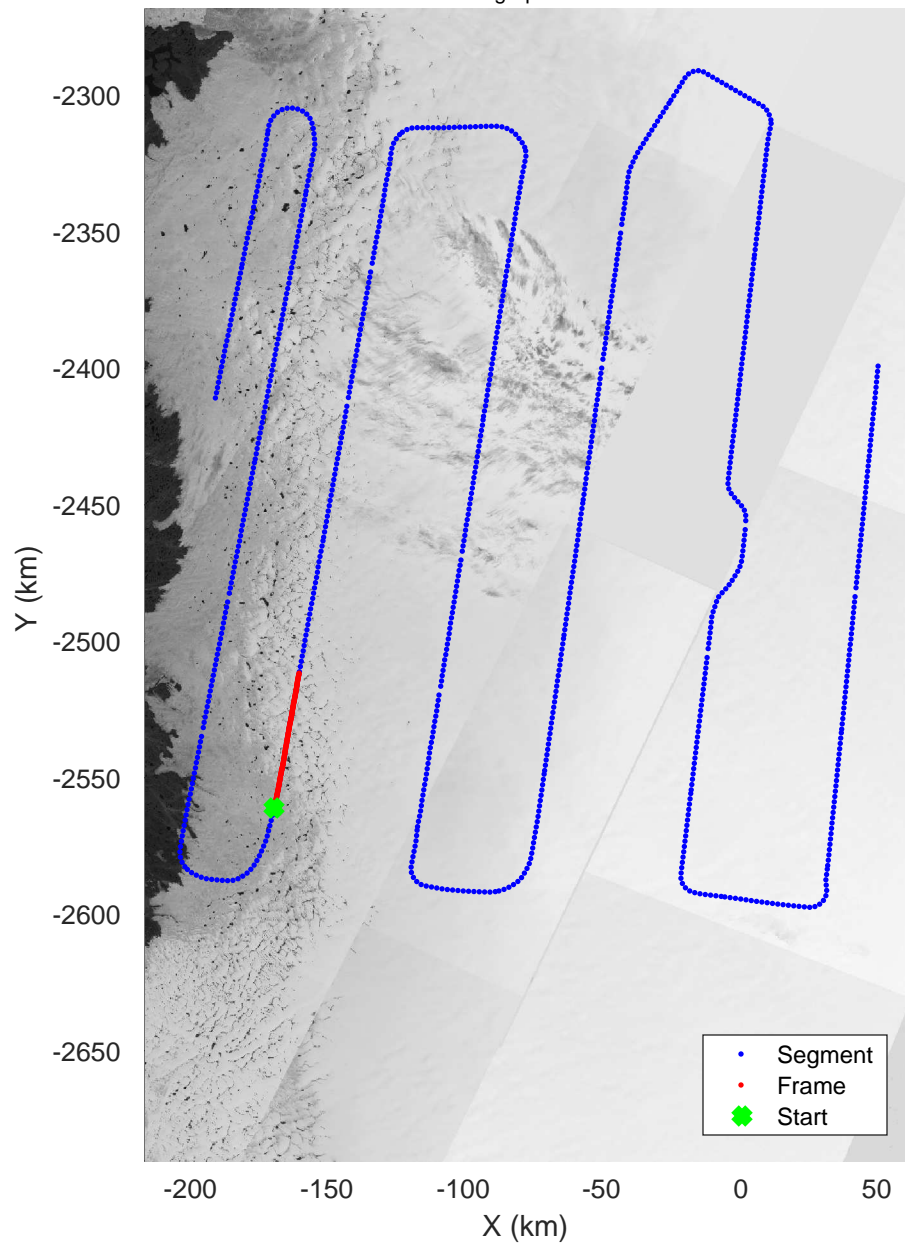

mcords5 2016_Greenland_P3: "IceSat-2 Central" 20160518_01_009: 12:00:50.7 to 12:07:09.4 GPS

mcords5 2016_Greenland_P3: "IceSat-2 Central" 20160518_01_009: 12:00:50.7 to 12:07:09.4 GPS

IceSat-2 Central
20160518_01_010
Polar Stereograph 70N/-45E