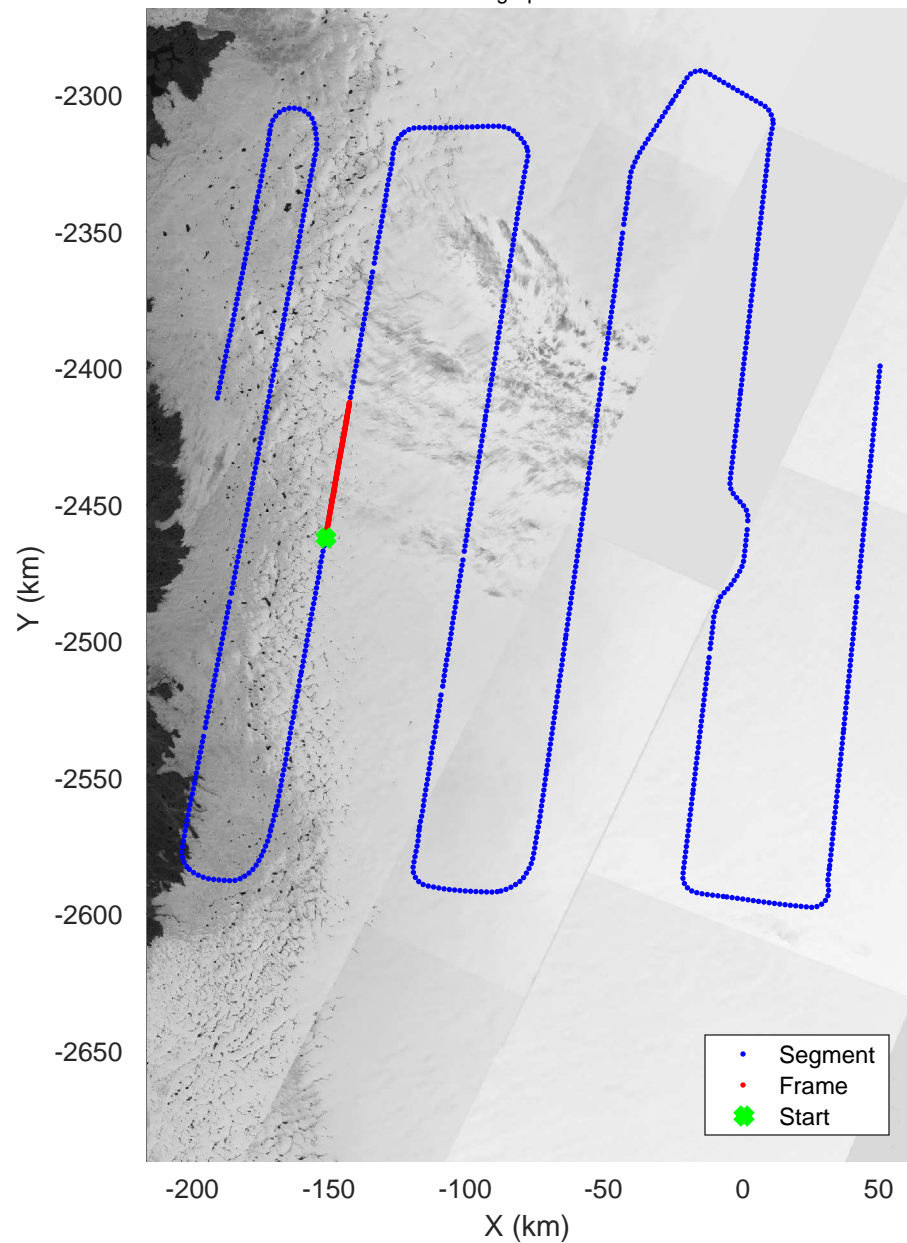

IceSat-2 Central
20160518_01_012
Polar Stereograph 70N/-45E