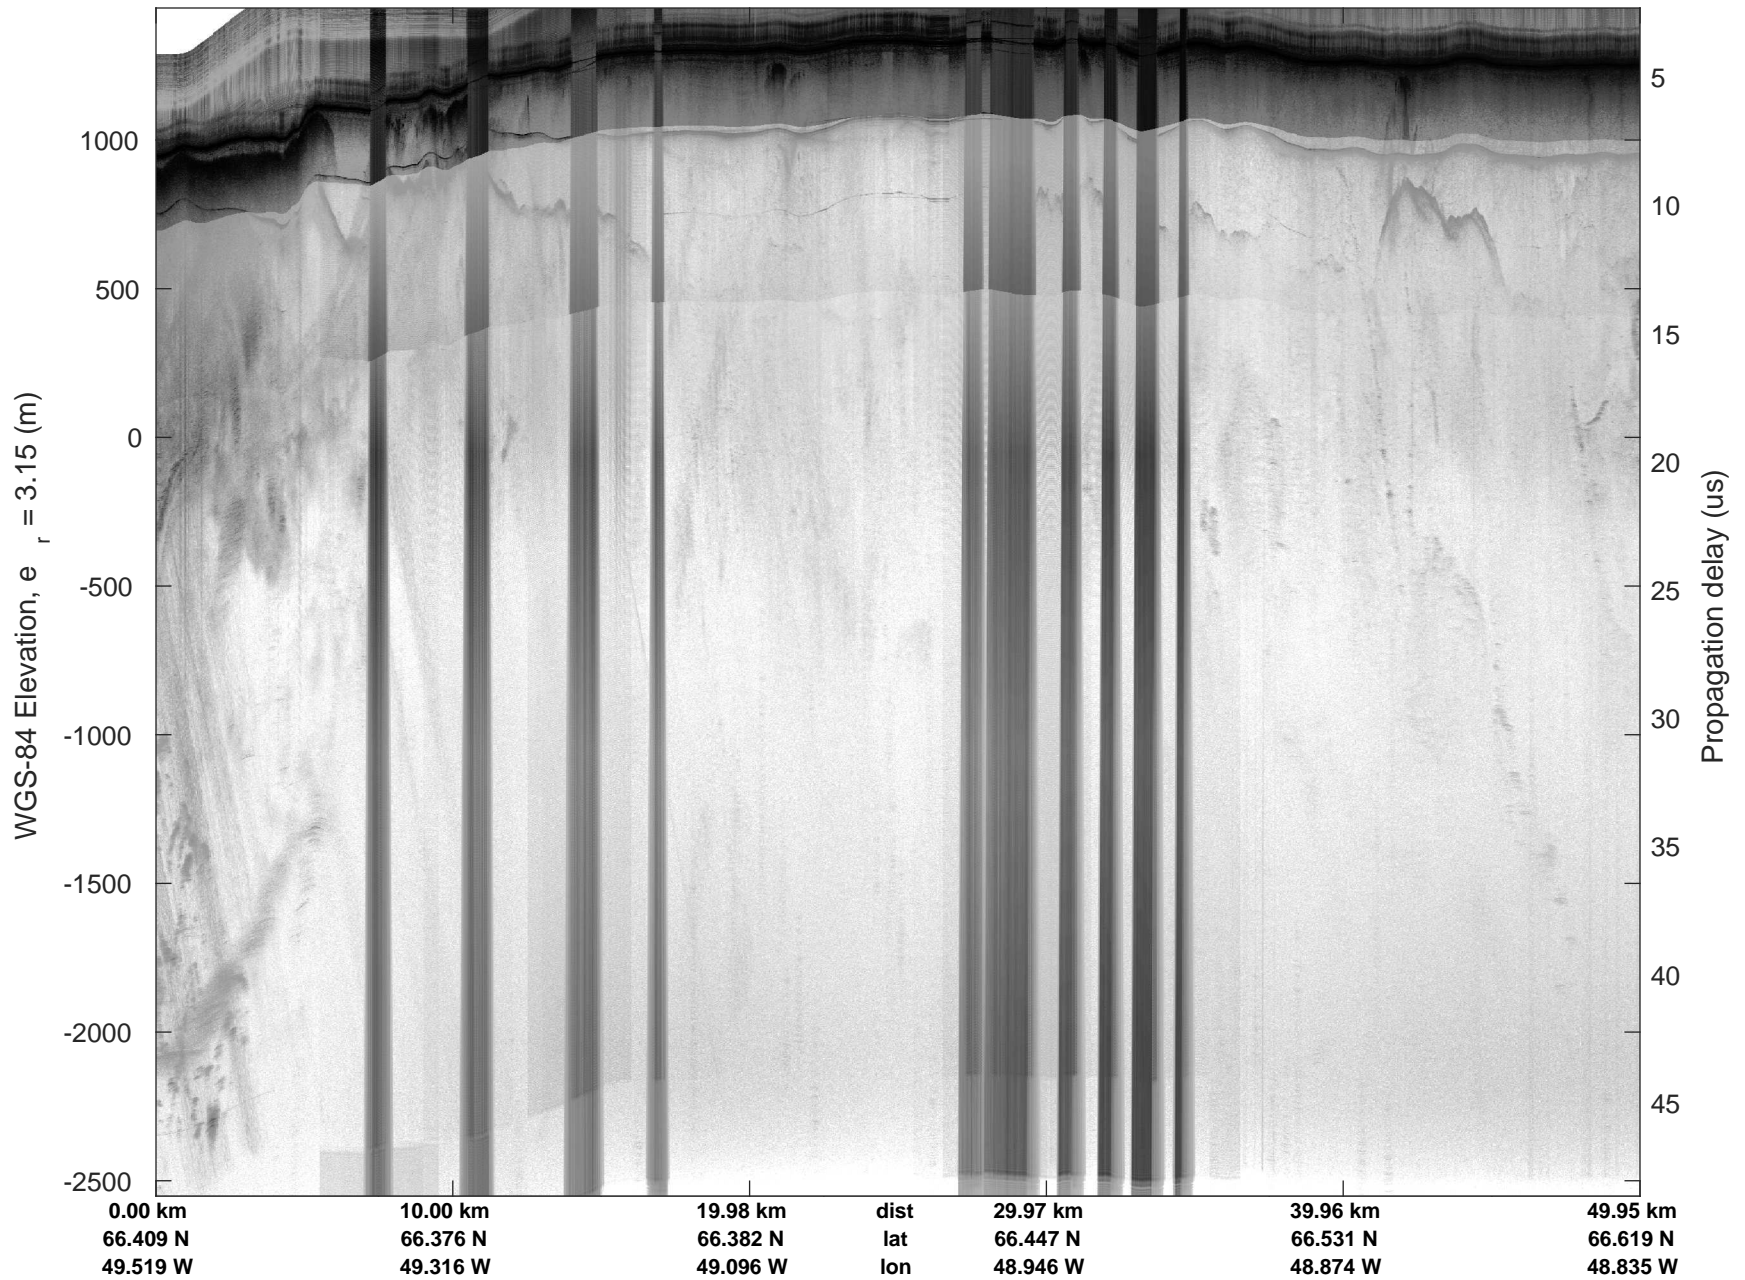

mcords5 2016_Greenland_P3: "IceSat-2 Central" 20160518_01_009: 12:00:50.7 to 12:07:09.4 GPS