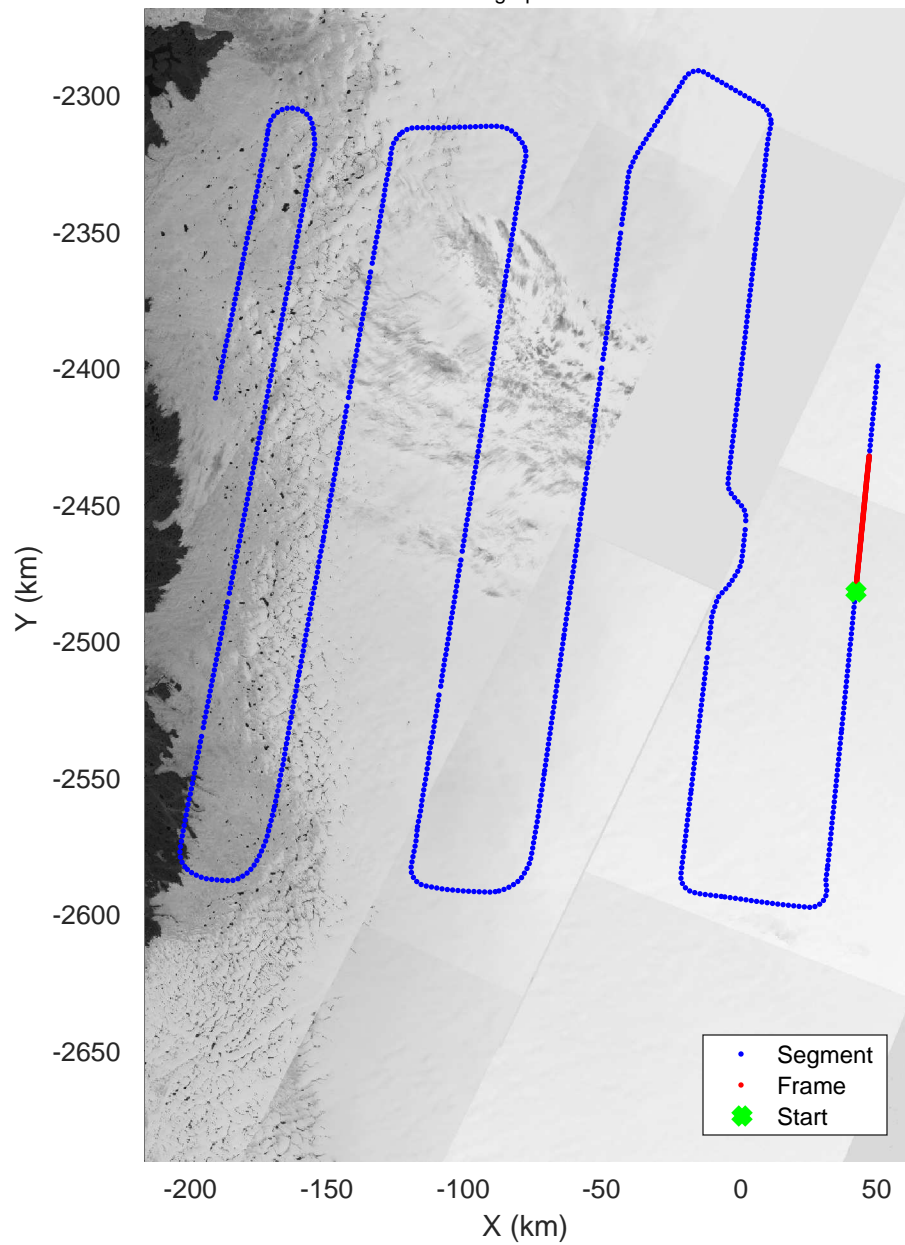

mcords5 2016_Greenland_P3: "IceSat-2 Central" 20160518_01_035: 14:38:19.1 to 14:44:15.9 GPS

mcords5 2016_Greenland_P3: "IceSat-2 Central" 20160518_01_035: 14:38:19.1 to 14:44:15.9 GPS

IceSat-2 Central
20160518_01_036
Polar Stereograph 70N/-45E

mcords5 2016_Greenland_P3: "IceSat-2 Central" 20160518_01_036: 14:44:16.2 to 14:50:07.4 GPS

mcords5 2016_Greenland_P3: "IceSat-2 Central" 20160518_01_036: 14:44:16.2 to 14:50:07.4 GPS

mcords5 2016_Greenland_P3: "IceSat-2 Central" 20160518_01_037: 14:50:07.7 to 14:56:00.3 GPS

mcords5 2016_Greenland_P3: "IceSat-2 Central" 20160518_01_037: 14:50:07.7 to 14:56:00.3 GPS

IceSat-2 Central
20160518_01_038
Polar Stereograph 70N/-45E

mcords5 2016_Greenland_P3: "IceSat-2 Central" 20160518_01_038: 14:56:00.6 to 15:01:56.8 GPS