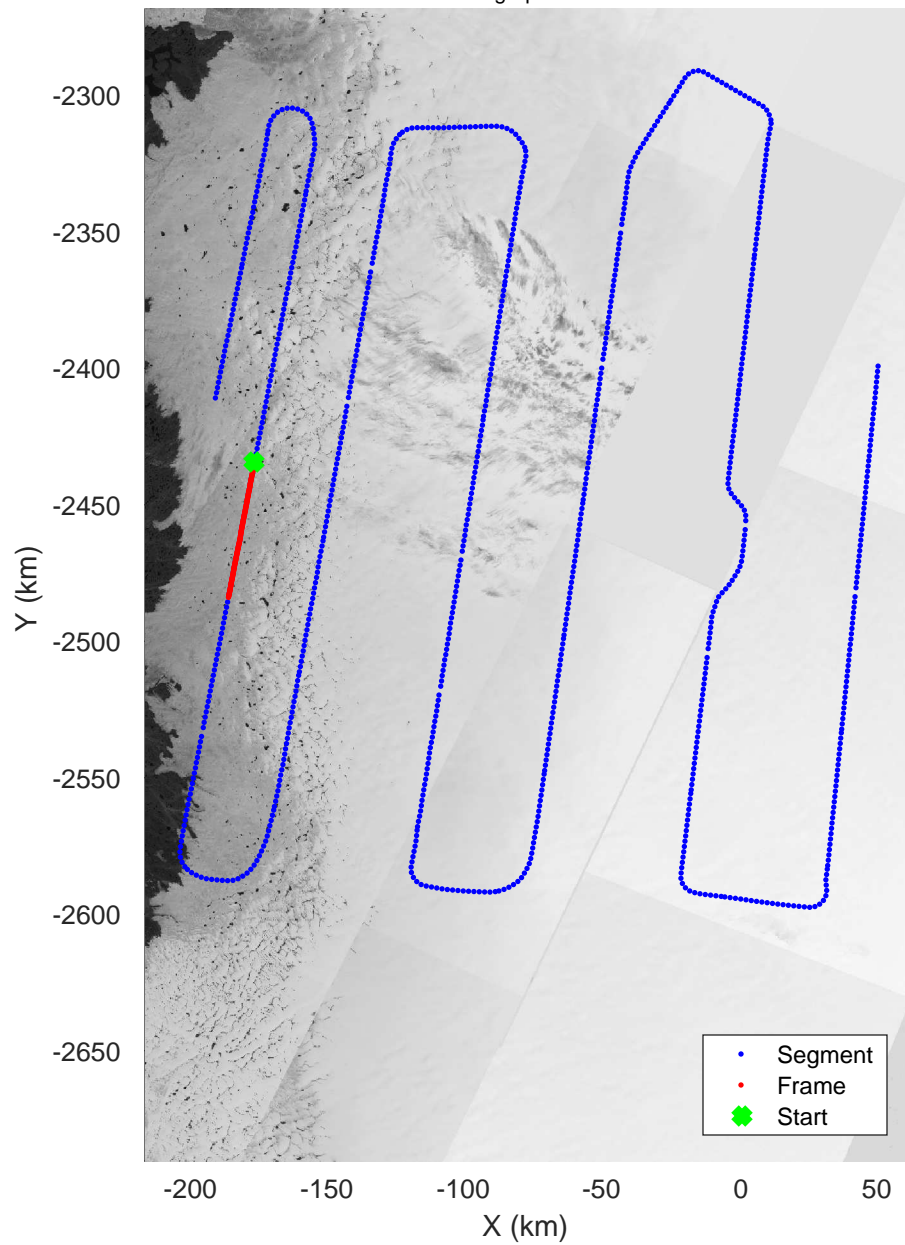

IceSat-2 Central
20160518_01_006
Polar Stereograph 70N/-45E