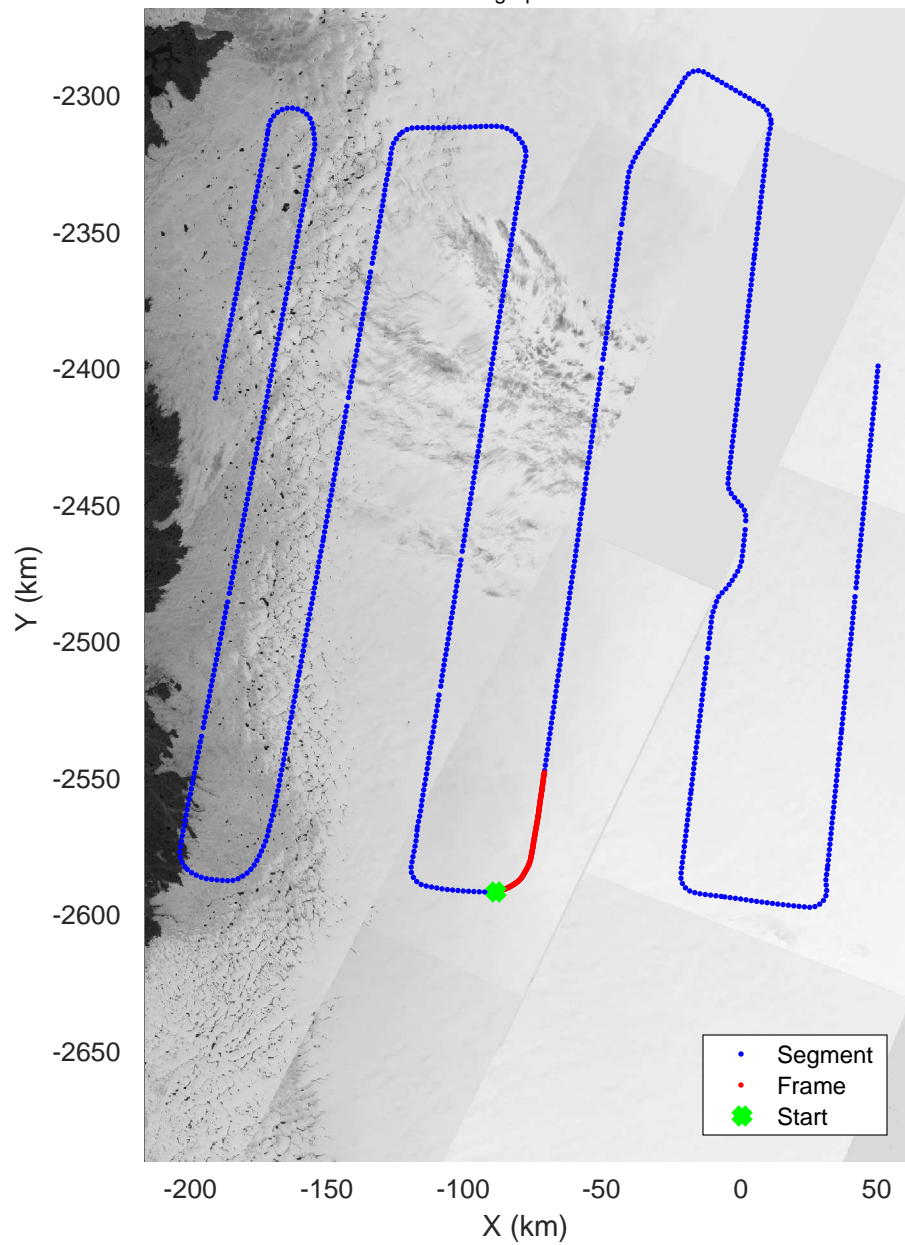

IceSat-2 Central
20160518_01_022
Polar Stereograph 70N/-45E