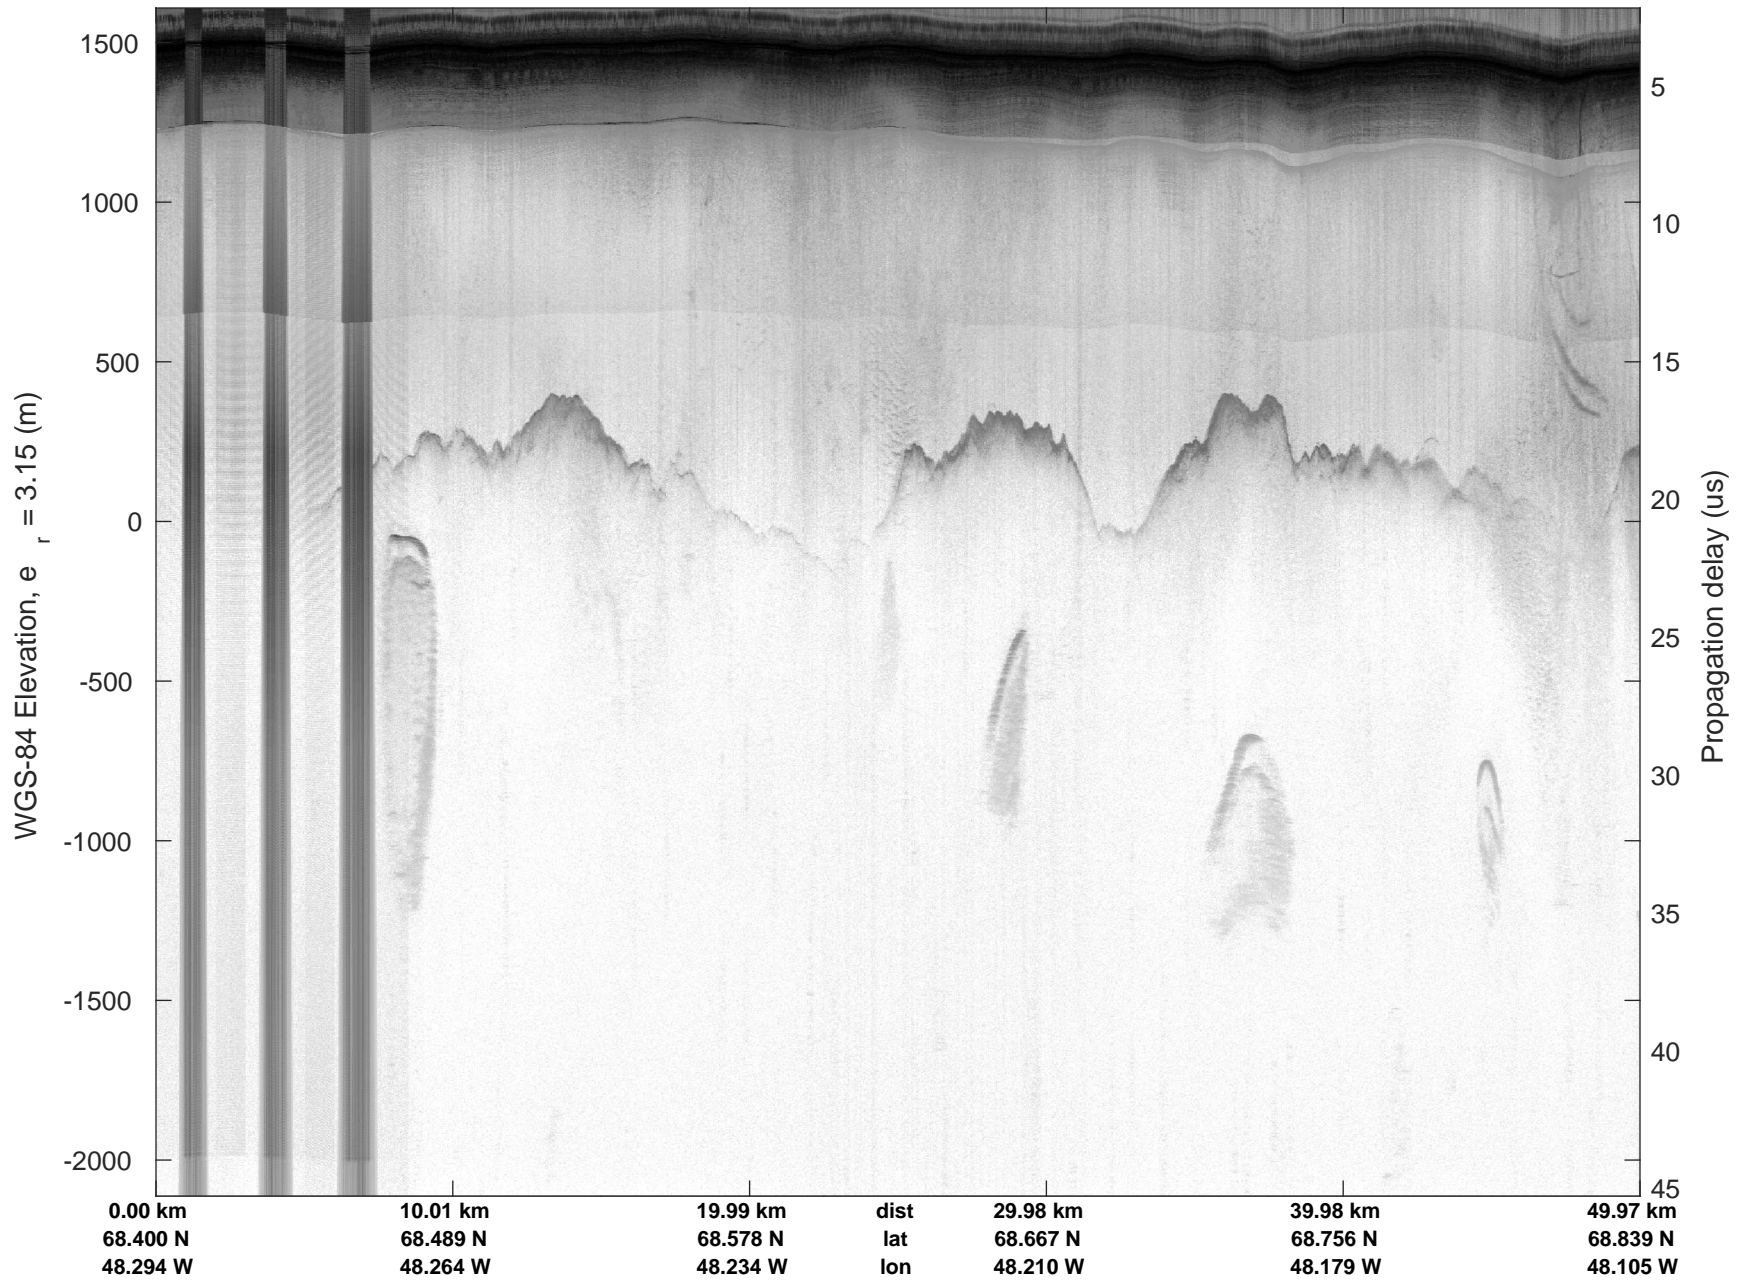

mcords5 2016_Greenland_P3: "IceSat-2 Central" 20160518_01_013: 12:25:27.2 to 12:31:35.4 GPS

IceSat-2 Central
20160518_01_014
Polar Stereograph 70N/-45E

mcords5 2016_Greenland_P3: "IceSat-2 Central" 20160518_01_014: 12:31:35.7 to 12:37:40.1 GPS