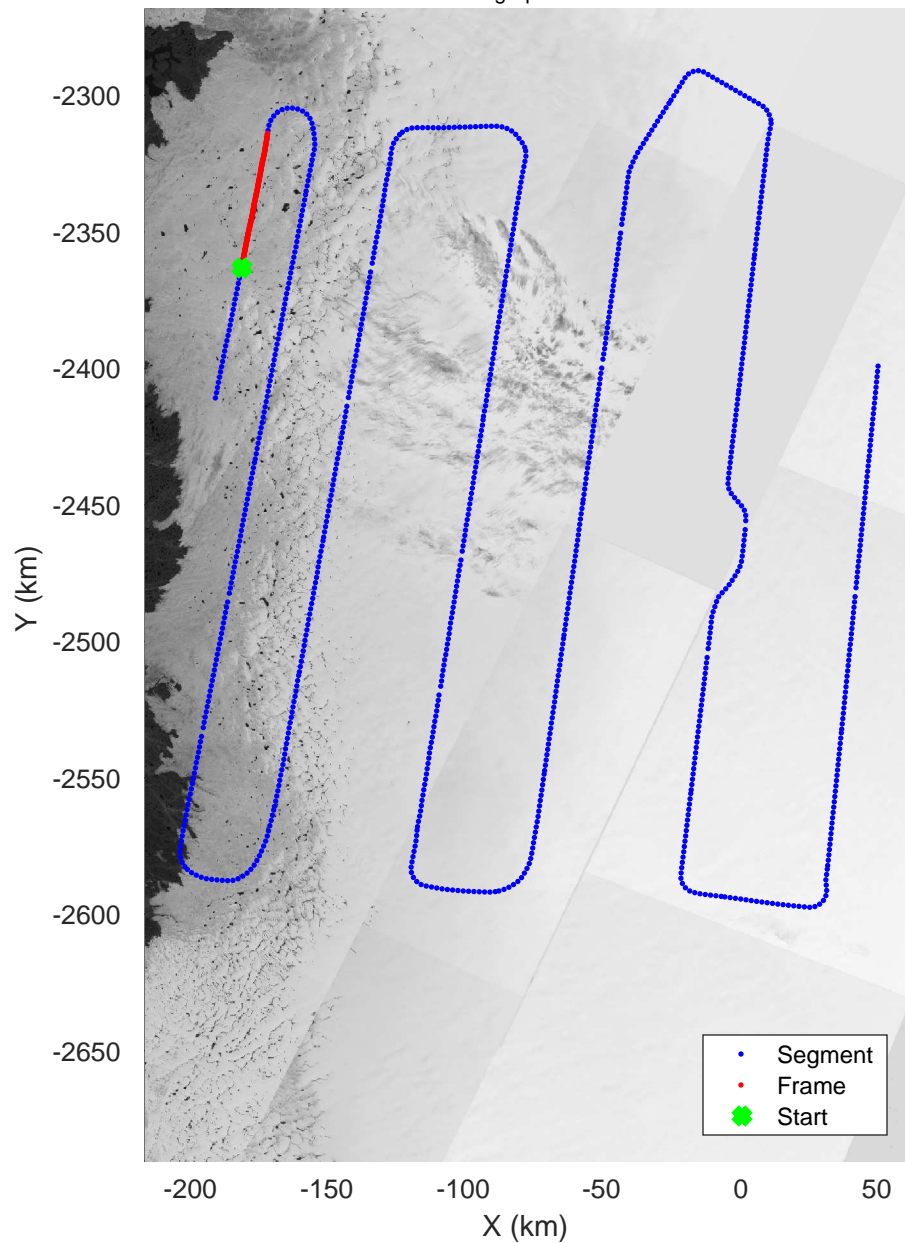

IceSat-2 Central
20160518_01_001
Polar Stereograph 70N/-45E

mcords5 2016_Greenland_P3: "IceSat-2 Central" 20160518_01_001: 11:11:42.7 to 11:17:48.3 GPS

mcords5 2016_Greenland_P3: "IceSat-2 Central" 20160518_01_001: 11:11:42.7 to 11:17:48.3 GPS

IceSat-2 Central
20160518_01_002
Polar Stereograph 70N/-45E

mcords5 2016_Greenland_P3: "IceSat-2 Central" 20160518_01_002: 11:17:48.5 to 11:23:56.0 GPS

mcords5 2016_Greenland_P3: "IceSat-2 Central" 20160518_01_002: 11:17:48.5 to 11:23:56.0 GPS