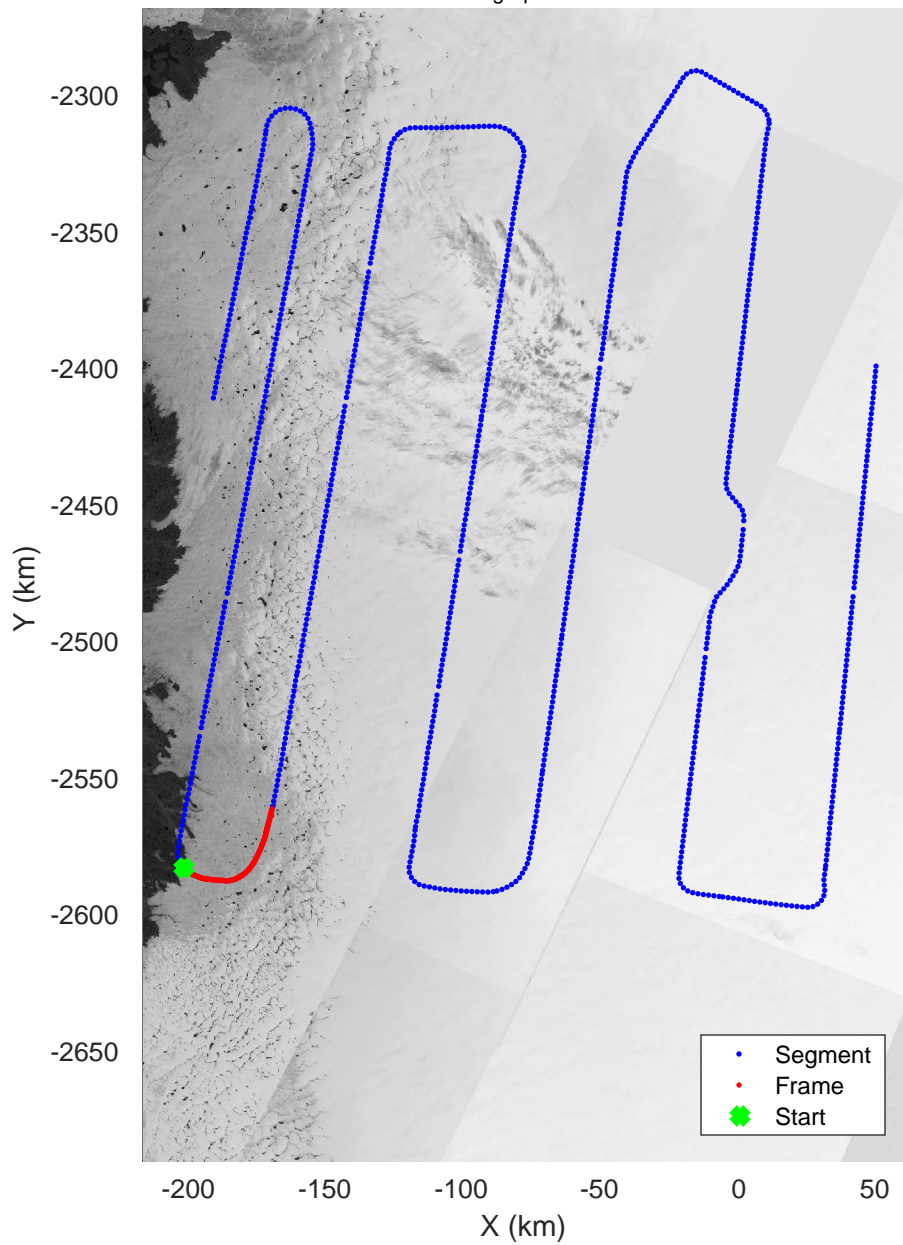

mcords5 2016_Greenland_P3: "IceSat-2 Central" 20160518_01_008: 11:54:38.9 to 12:00:50.5 GPS

mcords5 2016_Greenland_P3: "IceSat-2 Central" 20160518_01_008: 11:54:38.9 to 12:00:50.5 GPS

IceSat-2 Central
20160518_01_009
Polar Stereograph 70N/-45E