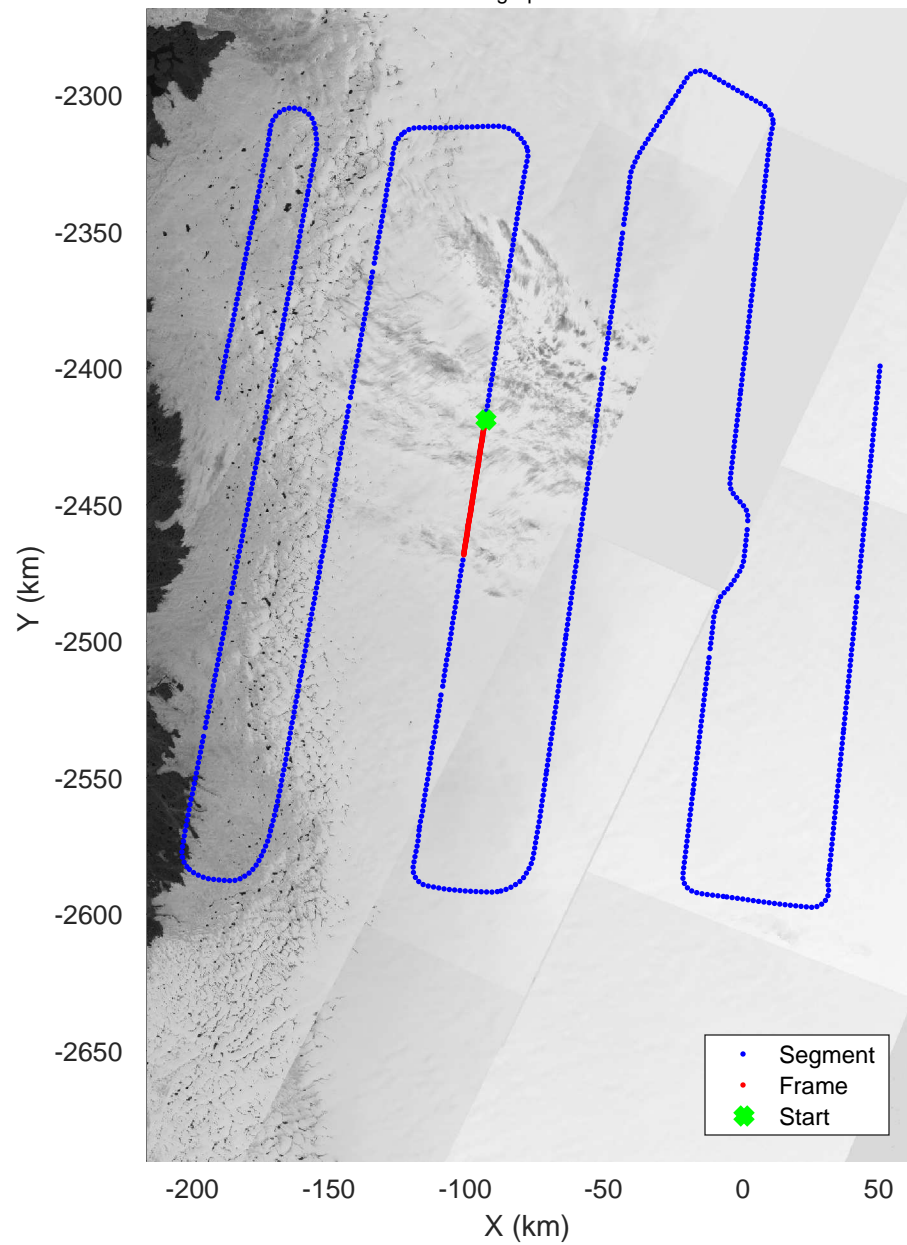

IceSat-2 Central
20160518_01_018
Polar Stereograph 70N/-45E