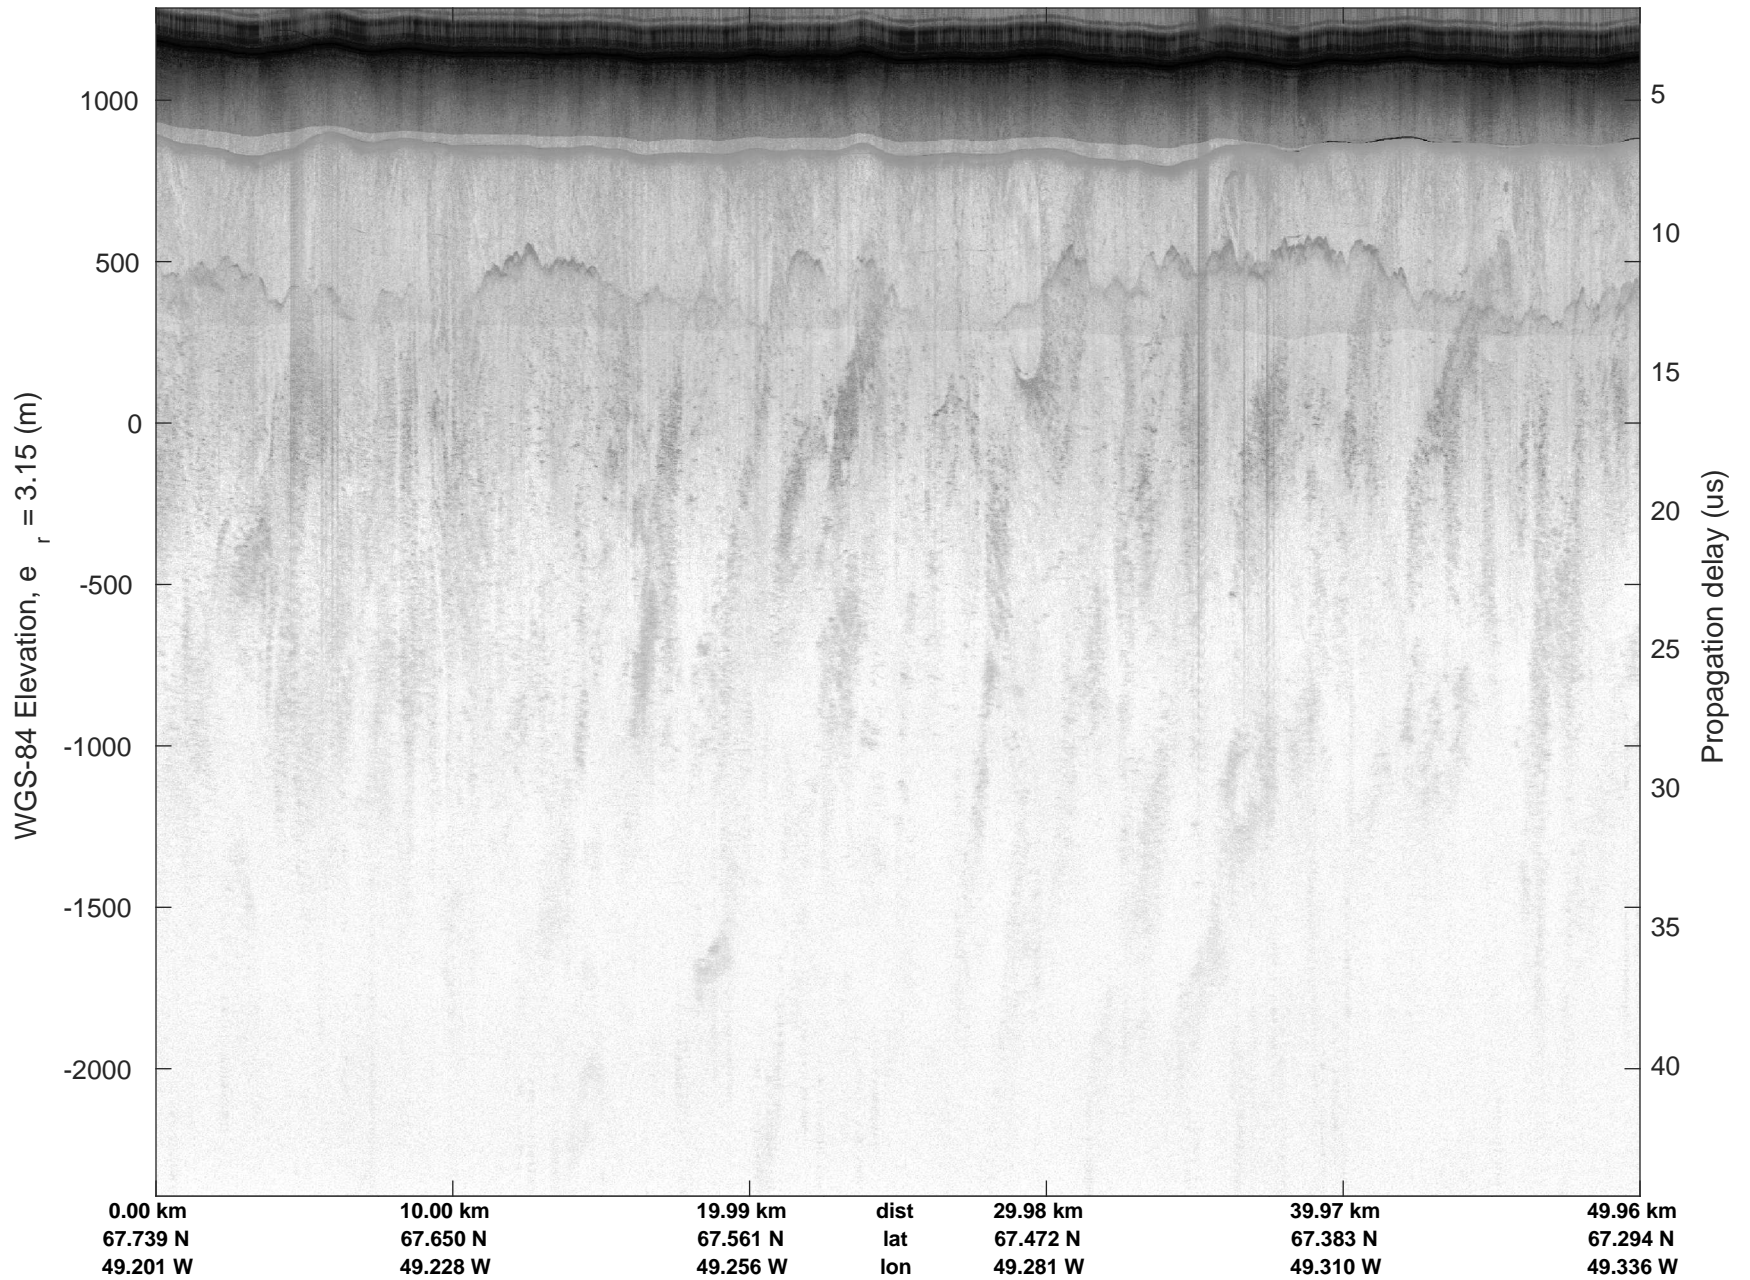

mcords5 2016_Greenland_P3: "IceSat-2 Central" 20160518_01_006: 11:42:21.0 to 11:48:28.3 GPS