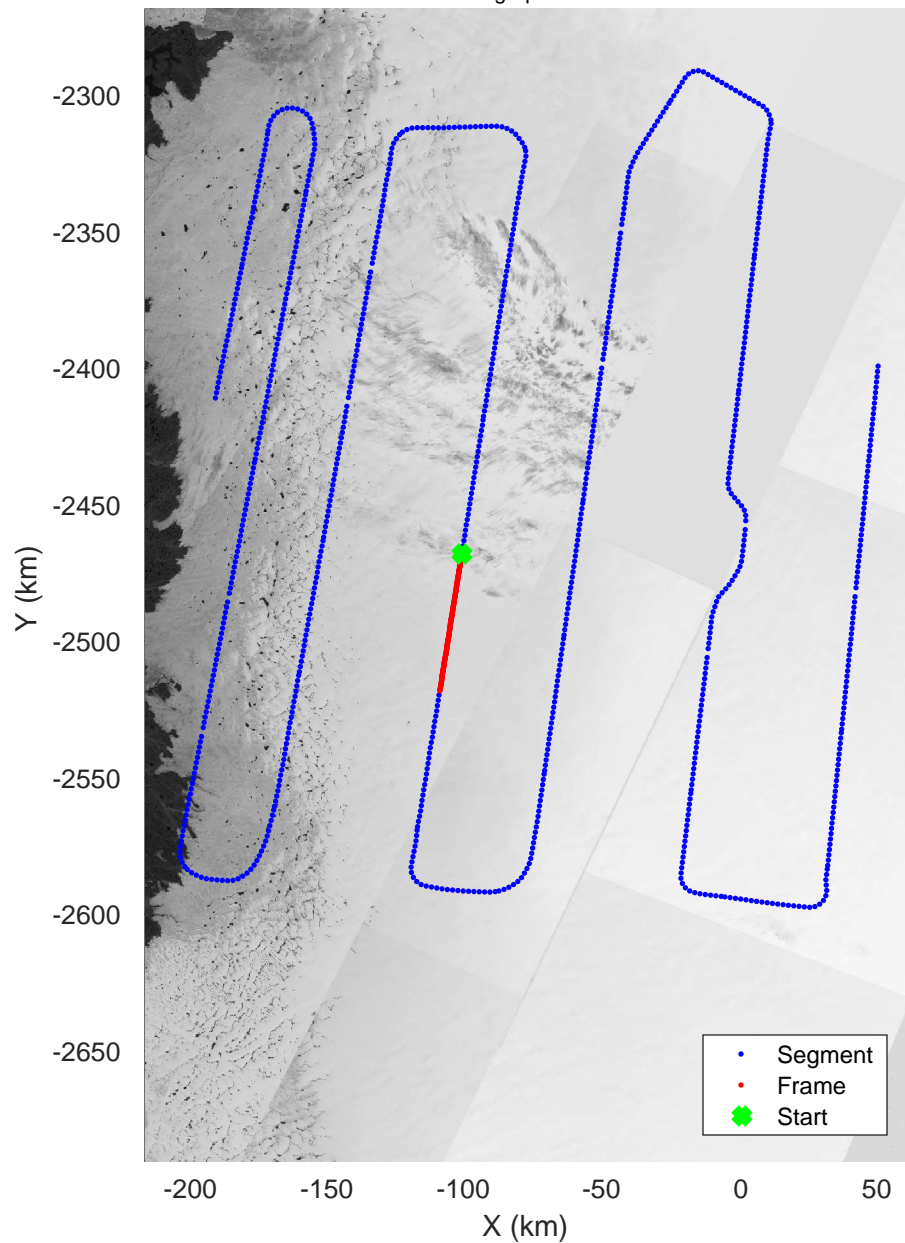

IceSat-2 Central
20160518_01_019
Polar Stereograph 70N/-45E