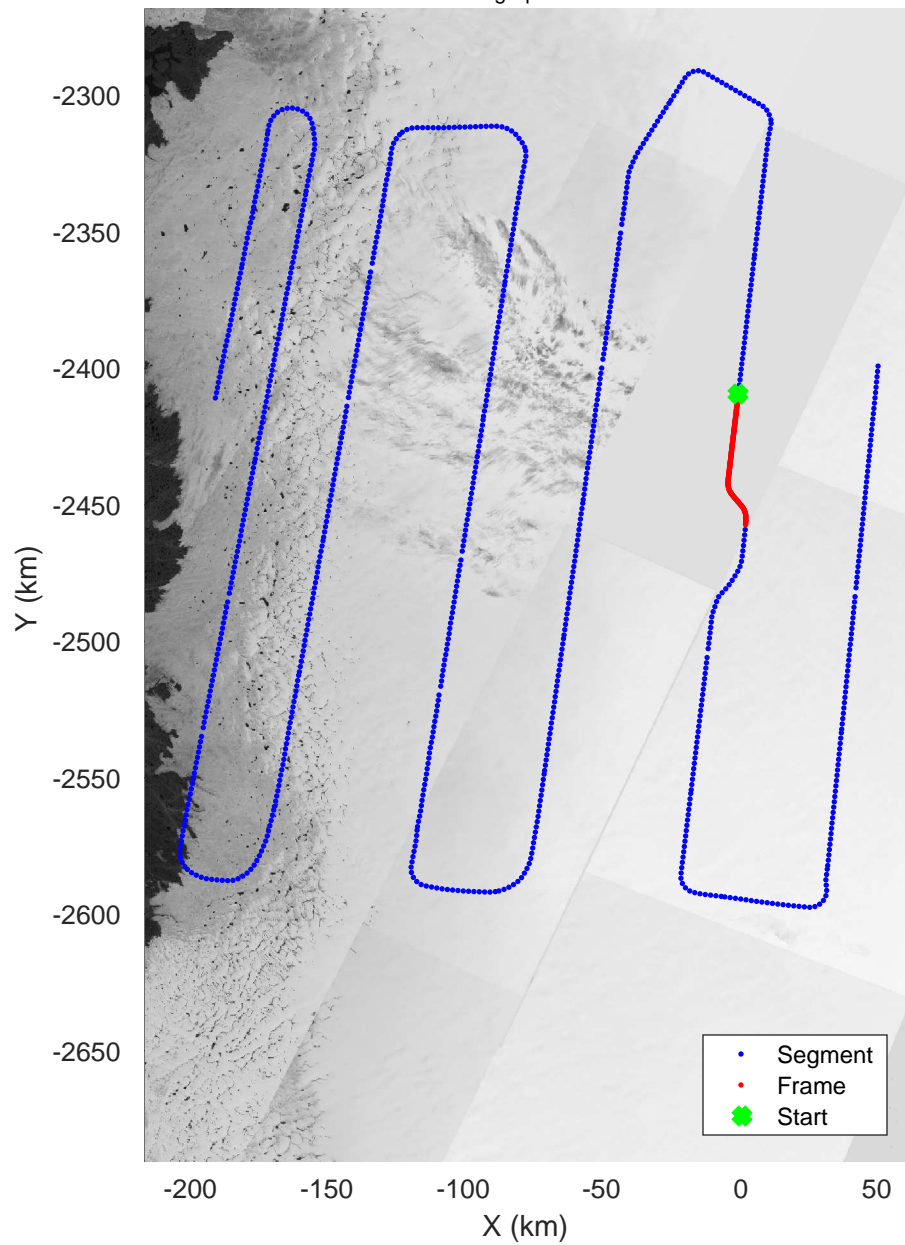

mcords5 2016_Greenland_P3: "IceSat-2 Central" 20160518_01_028: 13:56:16.5 to 14:02:26.7 GPS

IceSat-2 Central
20160518_01_029
Polar Stereograph 70N/-45E

mcords5 2016_Greenland_P3: "IceSat-2 Central" 20160518_01_029: 14:02:27.0 to 14:08:27.7 GPS

mcords5 2016_Greenland_P3: "IceSat-2 Central" 20160518_01_029: 14:02:27.0 to 14:08:27.7 GPS

mcords5 2016_Greenland_P3: "IceSat-2 Central" 20160518_01_030: 14:08:27.9 to 14:14:23.0 GPS

mcords5 2016_Greenland_P3: "IceSat-2 Central" 20160518_01_030: 14:08:27.9 to 14:14:23.0 GPS

IceSat-2 Central
20160518_01_031
Polar Stereograph 70N/-45E

mcords5 2016_Greenland_P3: "IceSat-2 Central" 20160518_01_031: 14:14:23.3 to 14:20:22.9 GPS

mcords5 2016_Greenland_P3: "IceSat-2 Central" 20160518_01_031: 14:14:23.3 to 14:20:22.9 GPS