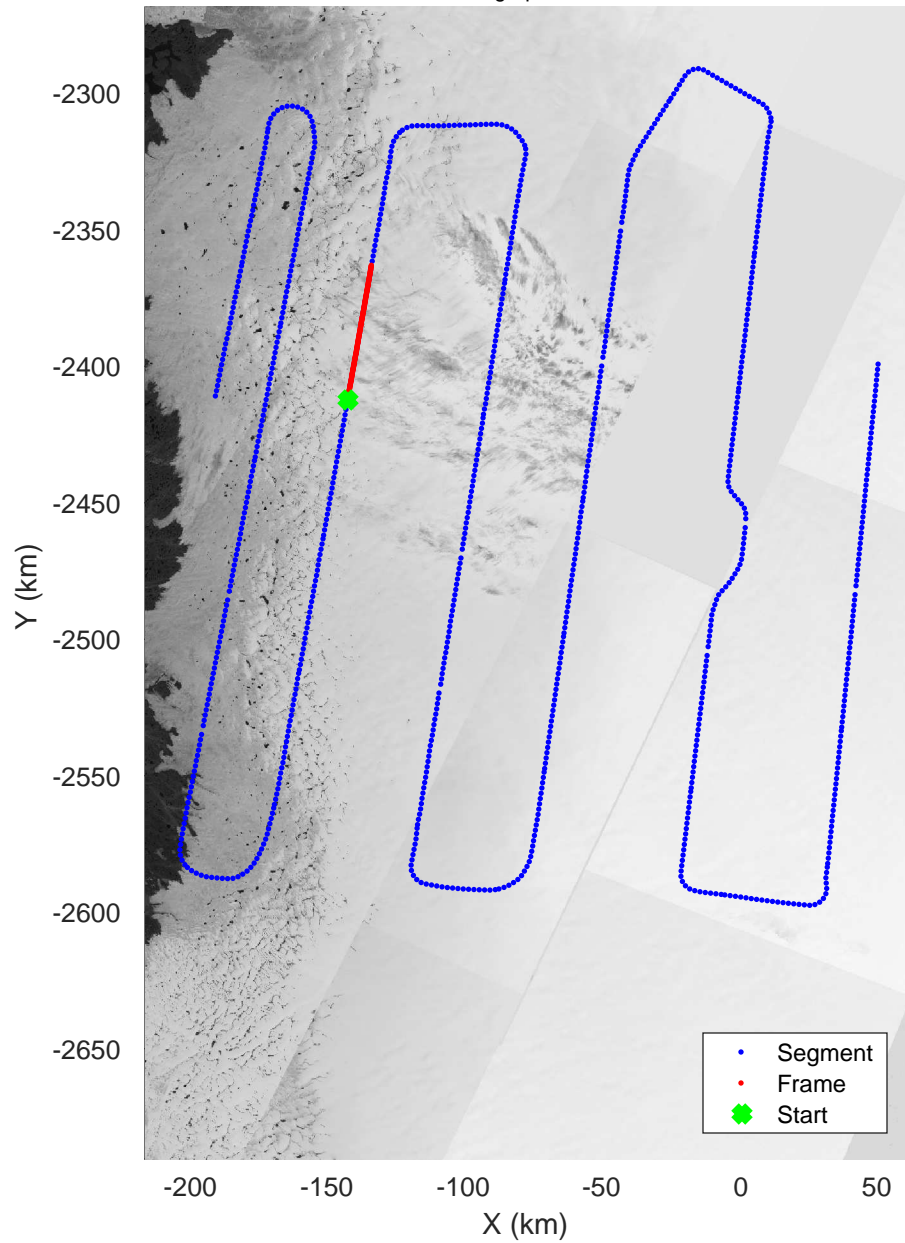

IceSat-2 Central
20160518_01_013
Polar Stereograph 70N/-45E