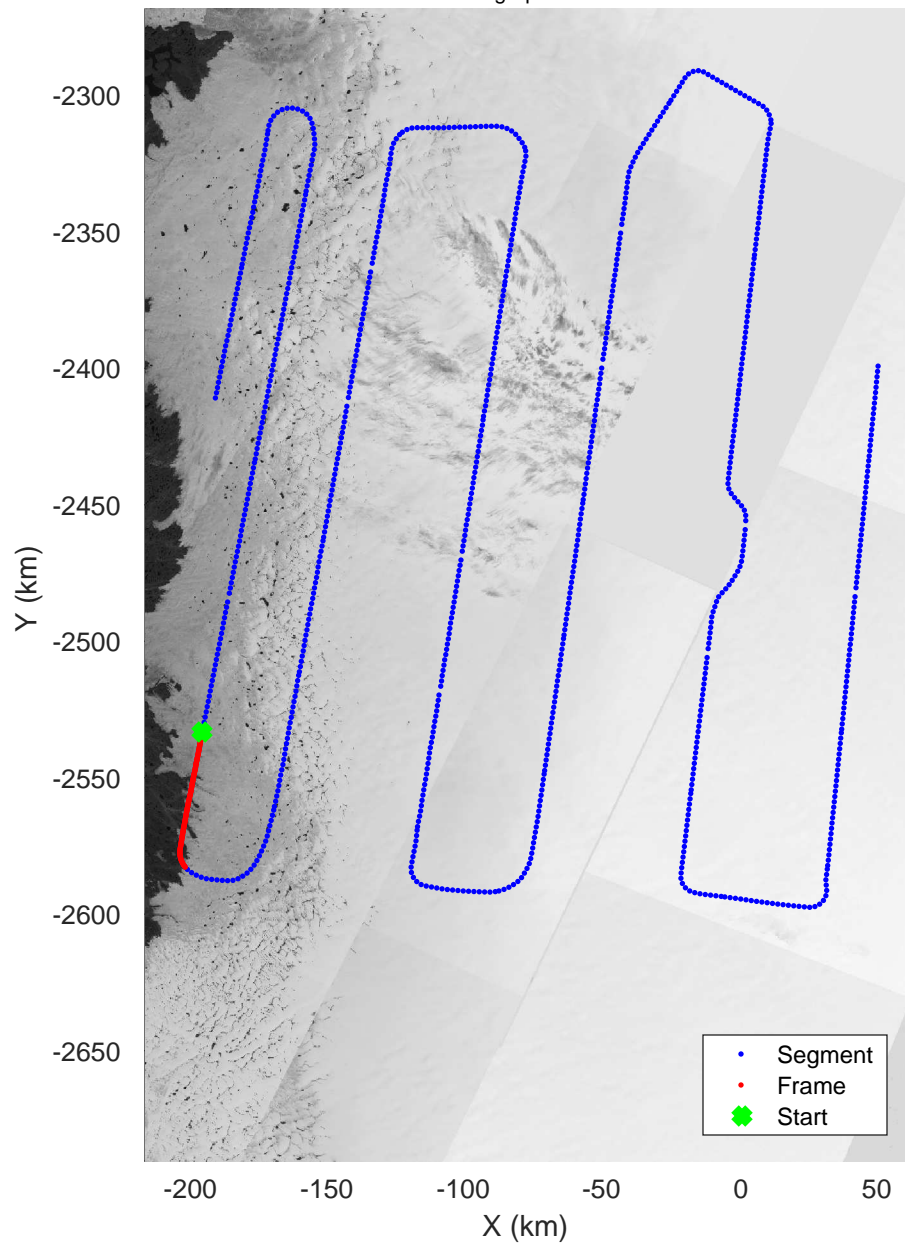

mcords5 2016_Greenland_P3: "IceSat-2 Central" 20160518_01_007: 11:48:28.6 to 11:54:38.7 GPS

mcords5 2016_Greenland_P3: "IceSat-2 Central" 20160518_01_007: 11:48:28.6 to 11:54:38.7 GPS

IceSat-2 Central
20160518_01_008
Polar Stereograph 70N/-45E