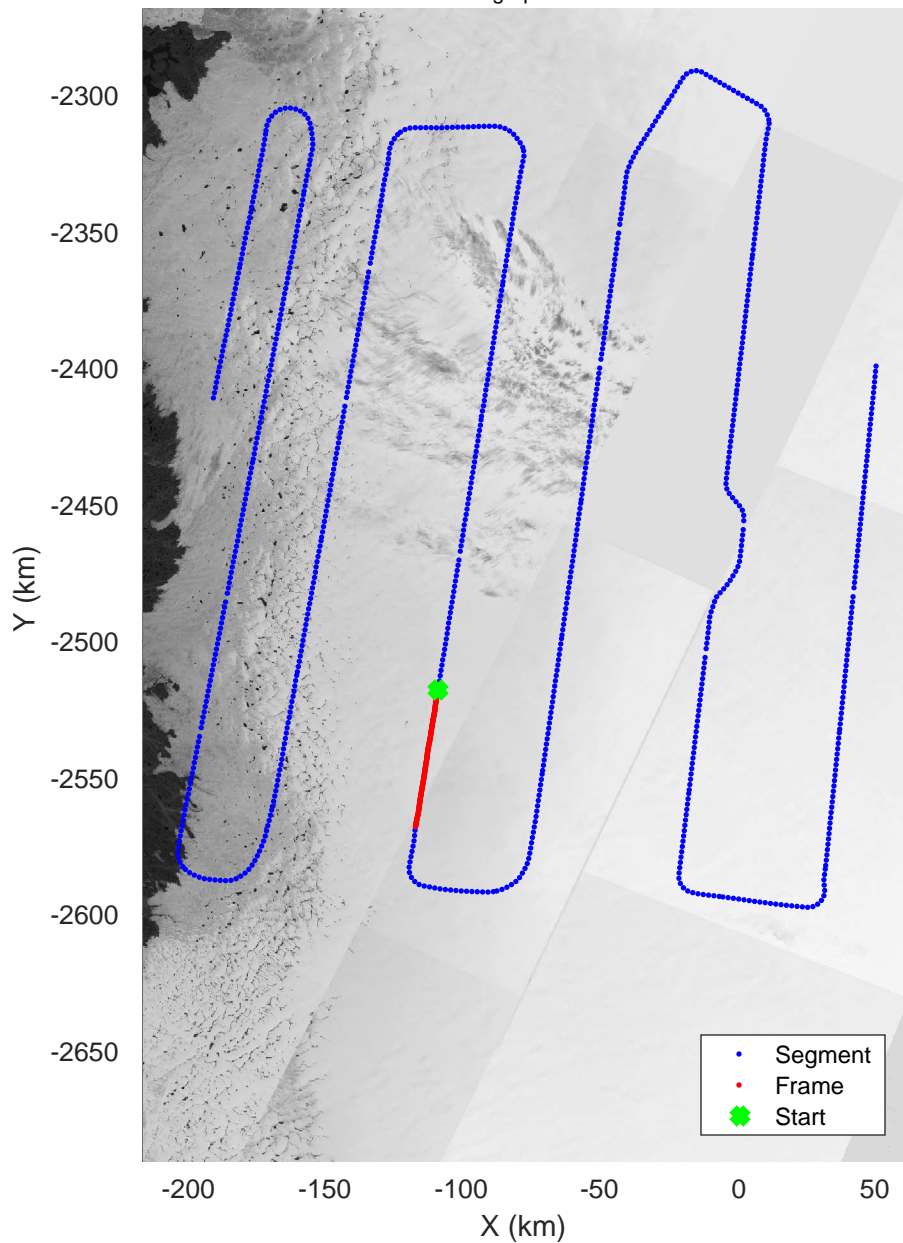

IceSat-2 Central
20160518_01_020
Polar Stereograph 70N/-45E