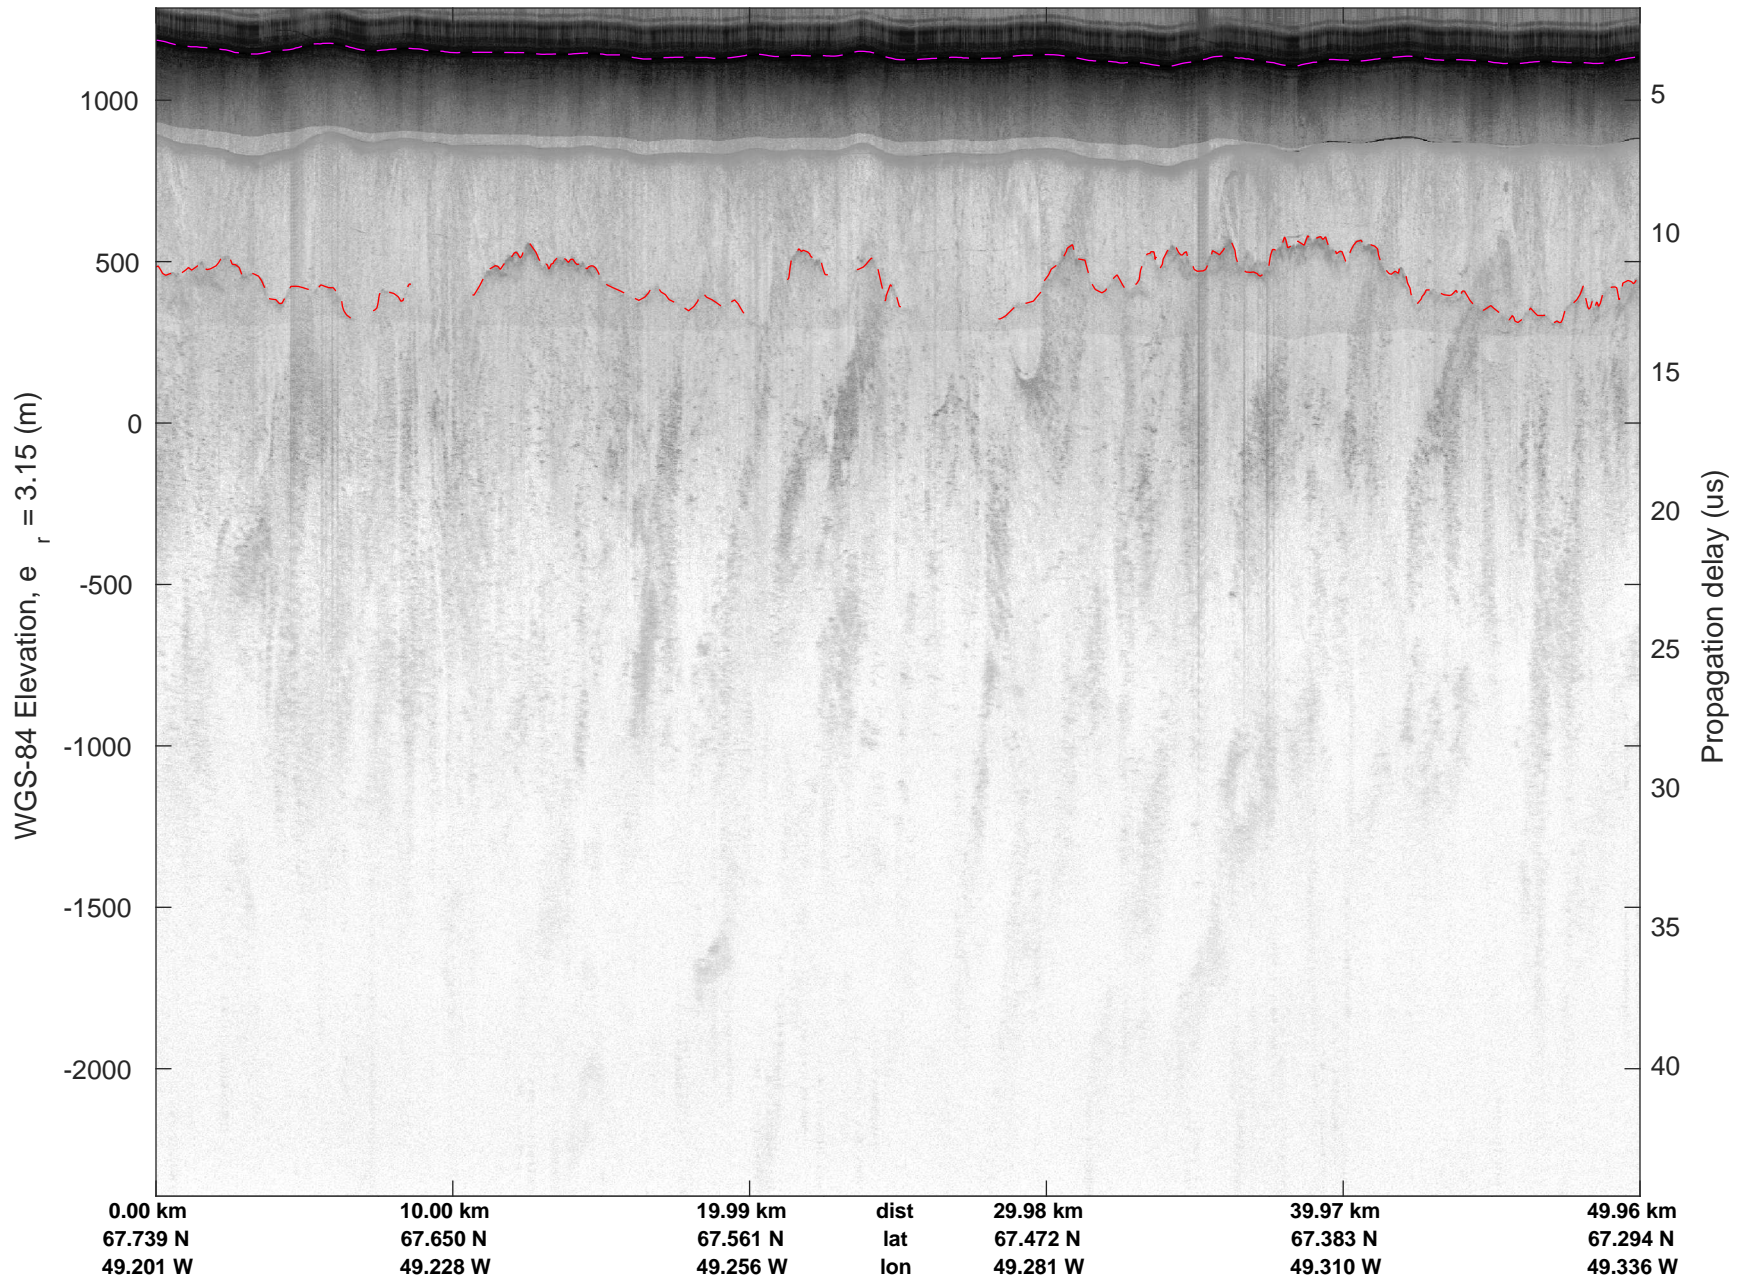

IceSat-2 Central
20160518_01_004
Polar Stereograph 70N/-45E

mcords5 2016_Greenland_P3: "IceSat-2 Central" 20160518_01_004: 11:30:09.2 to 11:36:18.8 GPS

mcords5 2016_Greenland_P3: "IceSat-2 Central" 20160518_01_004: 11:30:09.2 to 11:36:18.8 GPS

IceSat-2 Central
20160518_01_005
Polar Stereograph 70N/-45E

mcords5 2016_Greenland_P3: "IceSat-2 Central" 20160518_01_005: 11:36:19.1 to 11:42:20.8 GPS

mcords5 2016_Greenland_P3: "IceSat-2 Central" 20160518_01_005: 11:36:19.1 to 11:42:20.8 GPS

IceSat-2 Central
20160518_01_006
Polar Stereograph 70N/-45E

mcords5 2016_Greenland_P3: "IceSat-2 Central" 20160518_01_006: 11:42:21.0 to 11:48:28.3 GPS

mcords5 2016_Greenland_P3: "IceSat-2 Central" 20160518_01_006: 11:42:21.0 to 11:48:28.3 GPS