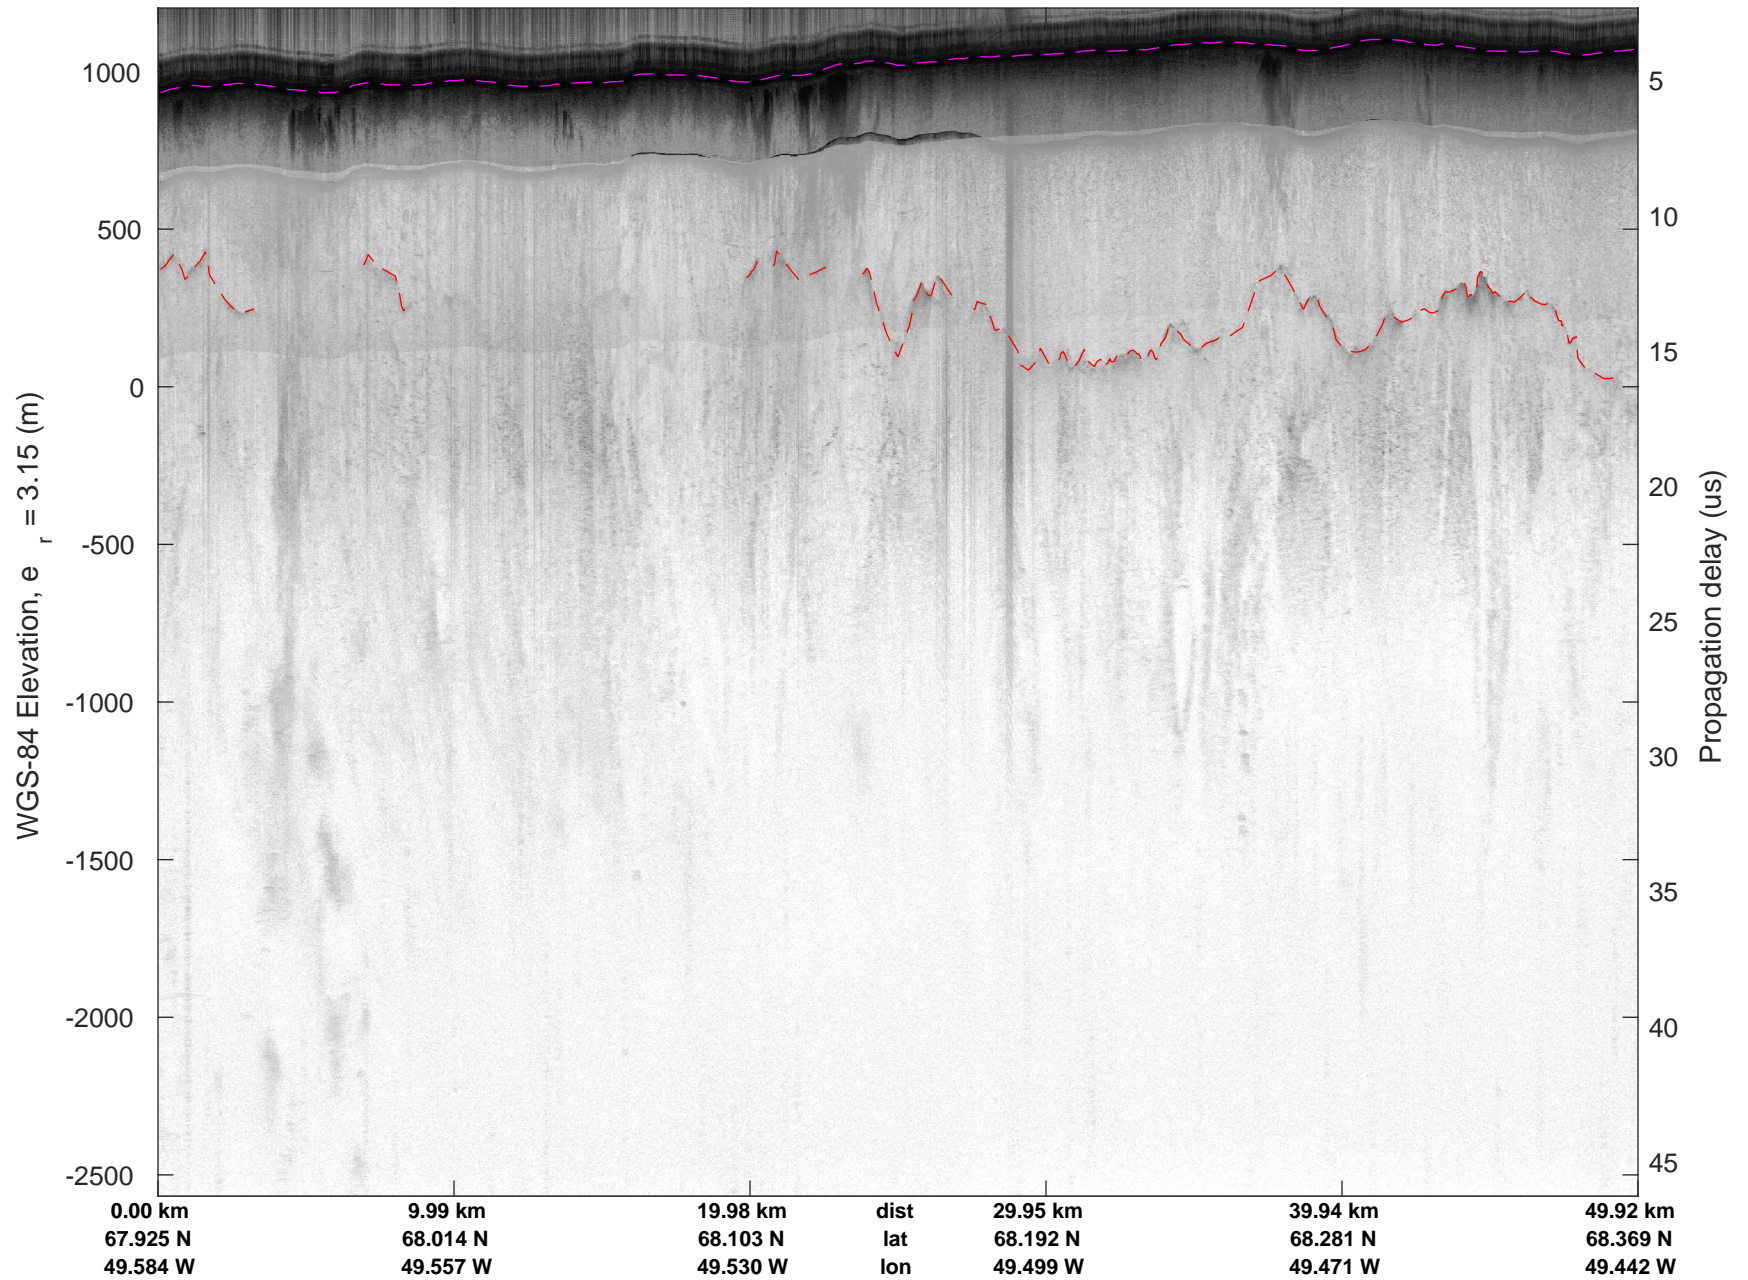

IceSat-2 Central
20160518_01_001
Polar Stereograph 70N/-45E

mcords5 2016_Greenland_P3: "IceSat-2 Central" 20160518_01_001: 11:11:42.7 to 11:17:48.3 GPS

mcords5 2016_Greenland_P3: "IceSat-2 Central" 20160518_01_001: 11:11:42.7 to 11:17:48.3 GPS

IceSat-2 Central
20160518_01_002
Polar Stereograph 70N/-45E

mcords5 2016_Greenland_P3: "IceSat-2 Central" 20160518_01_002: 11:17:48.5 to 11:23:56.0 GPS

mcords5 2016_Greenland_P3: "IceSat-2 Central" 20160518_01_002: 11:17:48.5 to 11:23:56.0 GPS