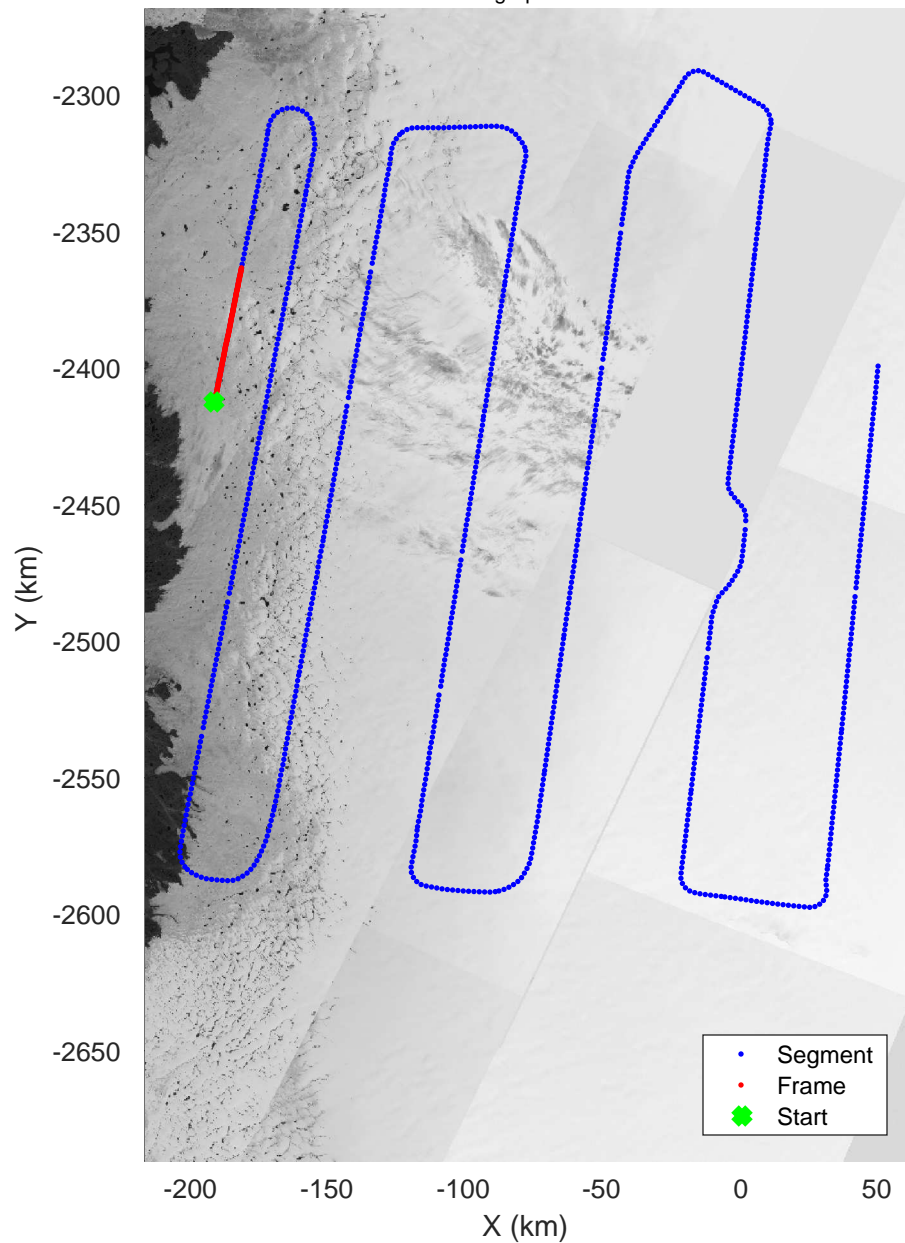

IceSat-2 Central
20160518_01_001
Polar Stereograph 70N/-45E

mcords5 2016_Greenland_P3: "IceSat-2 Central" 20160518_01_001: 11:11:42.7 to 11:17:48.3 GPS

mcords5 2016_Greenland_P3: "IceSat-2 Central" 20160518_01_001: 11:11:42.7 to 11:17:48.3 GPS

IceSat-2 Central
20160518_01_002
Polar Stereograph 70N/-45E

mcords5 2016_Greenland_P3: "IceSat-2 Central" 20160518_01_002: 11:17:48.5 to 11:23:56.0 GPS

mcords5 2016_Greenland_P3: "IceSat-2 Central" 20160518_01_002: 11:17:48.5 to 11:23:56.0 GPS