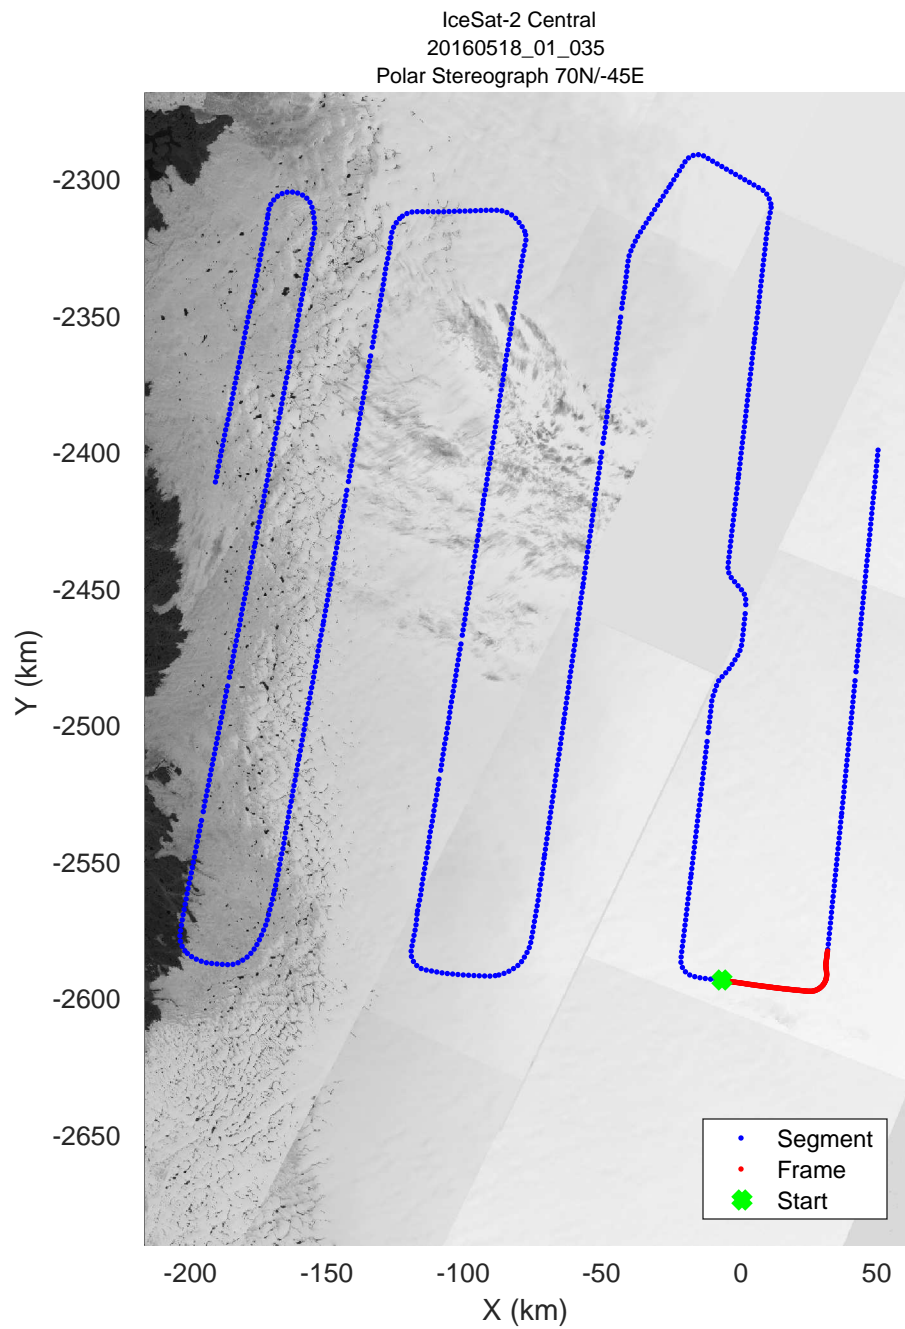

IceSat-2 Central
20160518_01_033
Polar Stereograph 70N/-45E

mcords5 2016_Greenland_P3: "IceSat-2 Central" 20160518_01_033: 14:26:22.3 to 14:32:21.1 GPS

mcords5 2016_Greenland_P3: "IceSat-2 Central" 20160518_01_033: 14:26:22.3 to 14:32:21.1 GPS

IceSat-2 Central
20160518_01_034
Polar Stereograph 70N/-45E

mcords5 2016_Greenland_P3: "IceSat-2 Central" 20160518_01_034: 14:32:21.3 to 14:38:18.9 GPS

mcords5 2016_Greenland_P3: "IceSat-2 Central" 20160518_01_034: 14:32:21.3 to 14:38:18.9 GPS

mcords5 2016_Greenland_P3: "IceSat-2 Central" 20160518_01_035: 14:38:19.1 to 14:44:15.9 GPS

mcords5 2016_Greenland_P3: "IceSat-2 Central" 20160518_01_035: 14:38:19.1 to 14:44:15.9 GPS

IceSat-2 Central
20160518_01_036
Polar Stereograph 70N/-45E