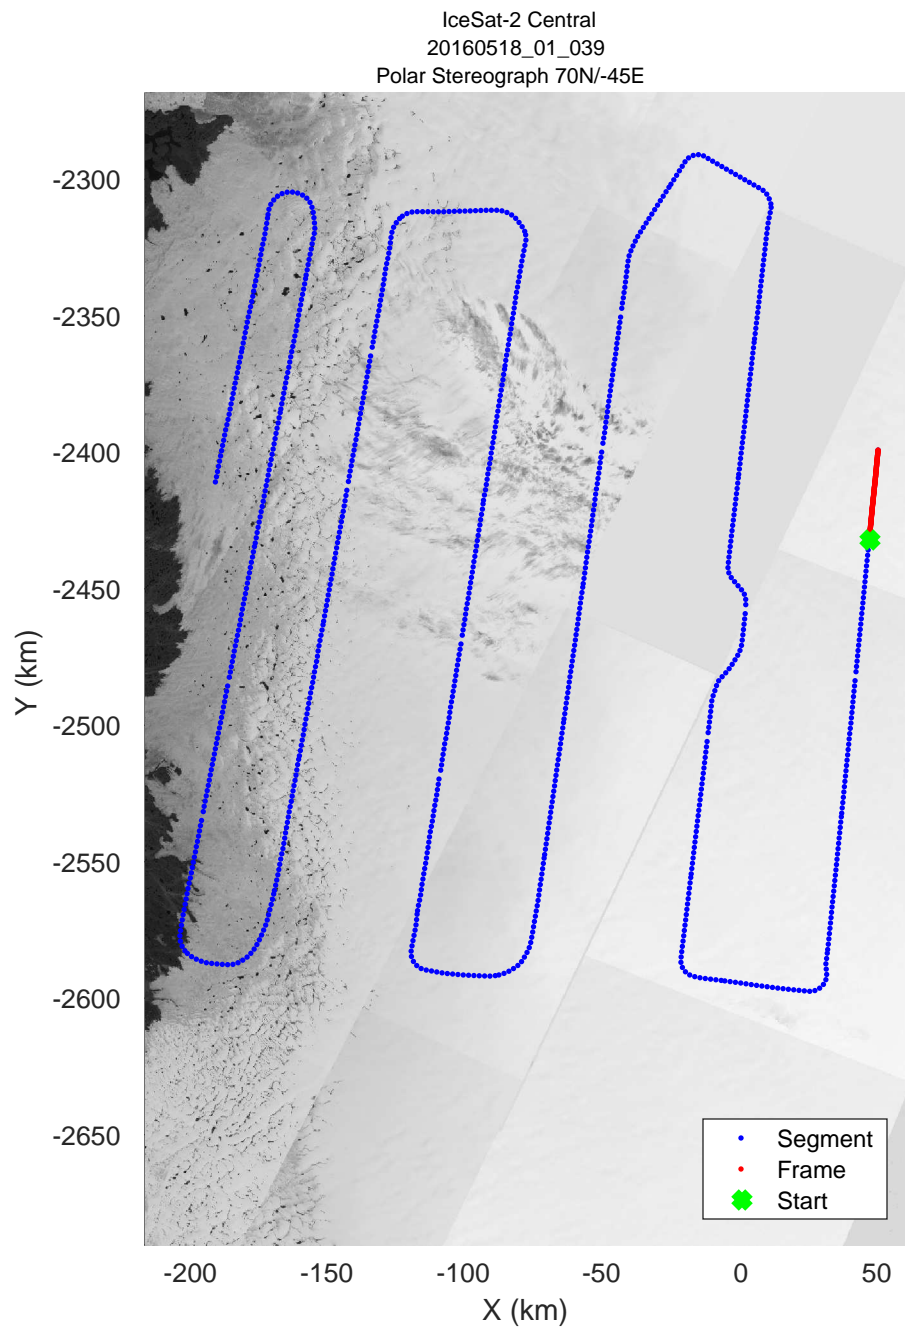

mcords5 2016_Greenland_P3: "IceSat-2 Central" 20160518_01_037: 14:50:07.7 to 14:56:00.3 GPS

IceSat-2 Central
20160518_01_038
Polar Stereograph 70N/-45E

mcords5 2016_Greenland_P3: "IceSat-2 Central" 20160518_01_038: 14:56:00.6 to 15:01:56.8 GPS

mcords5 2016_Greenland_P3: "IceSat-2 Central" 20160518_01_038: 14:56:00.6 to 15:01:56.8 GPS

mcords5 2016_Greenland_P3: "IceSat-2 Central" 20160518_01_039: 15:01:57.1 to 15:05:49.1 GPS

mcords5 2016_Greenland_P3: "IceSat-2 Central" 20160518_01_039: 15:01:57.1 to 15:05:49.1 GPS