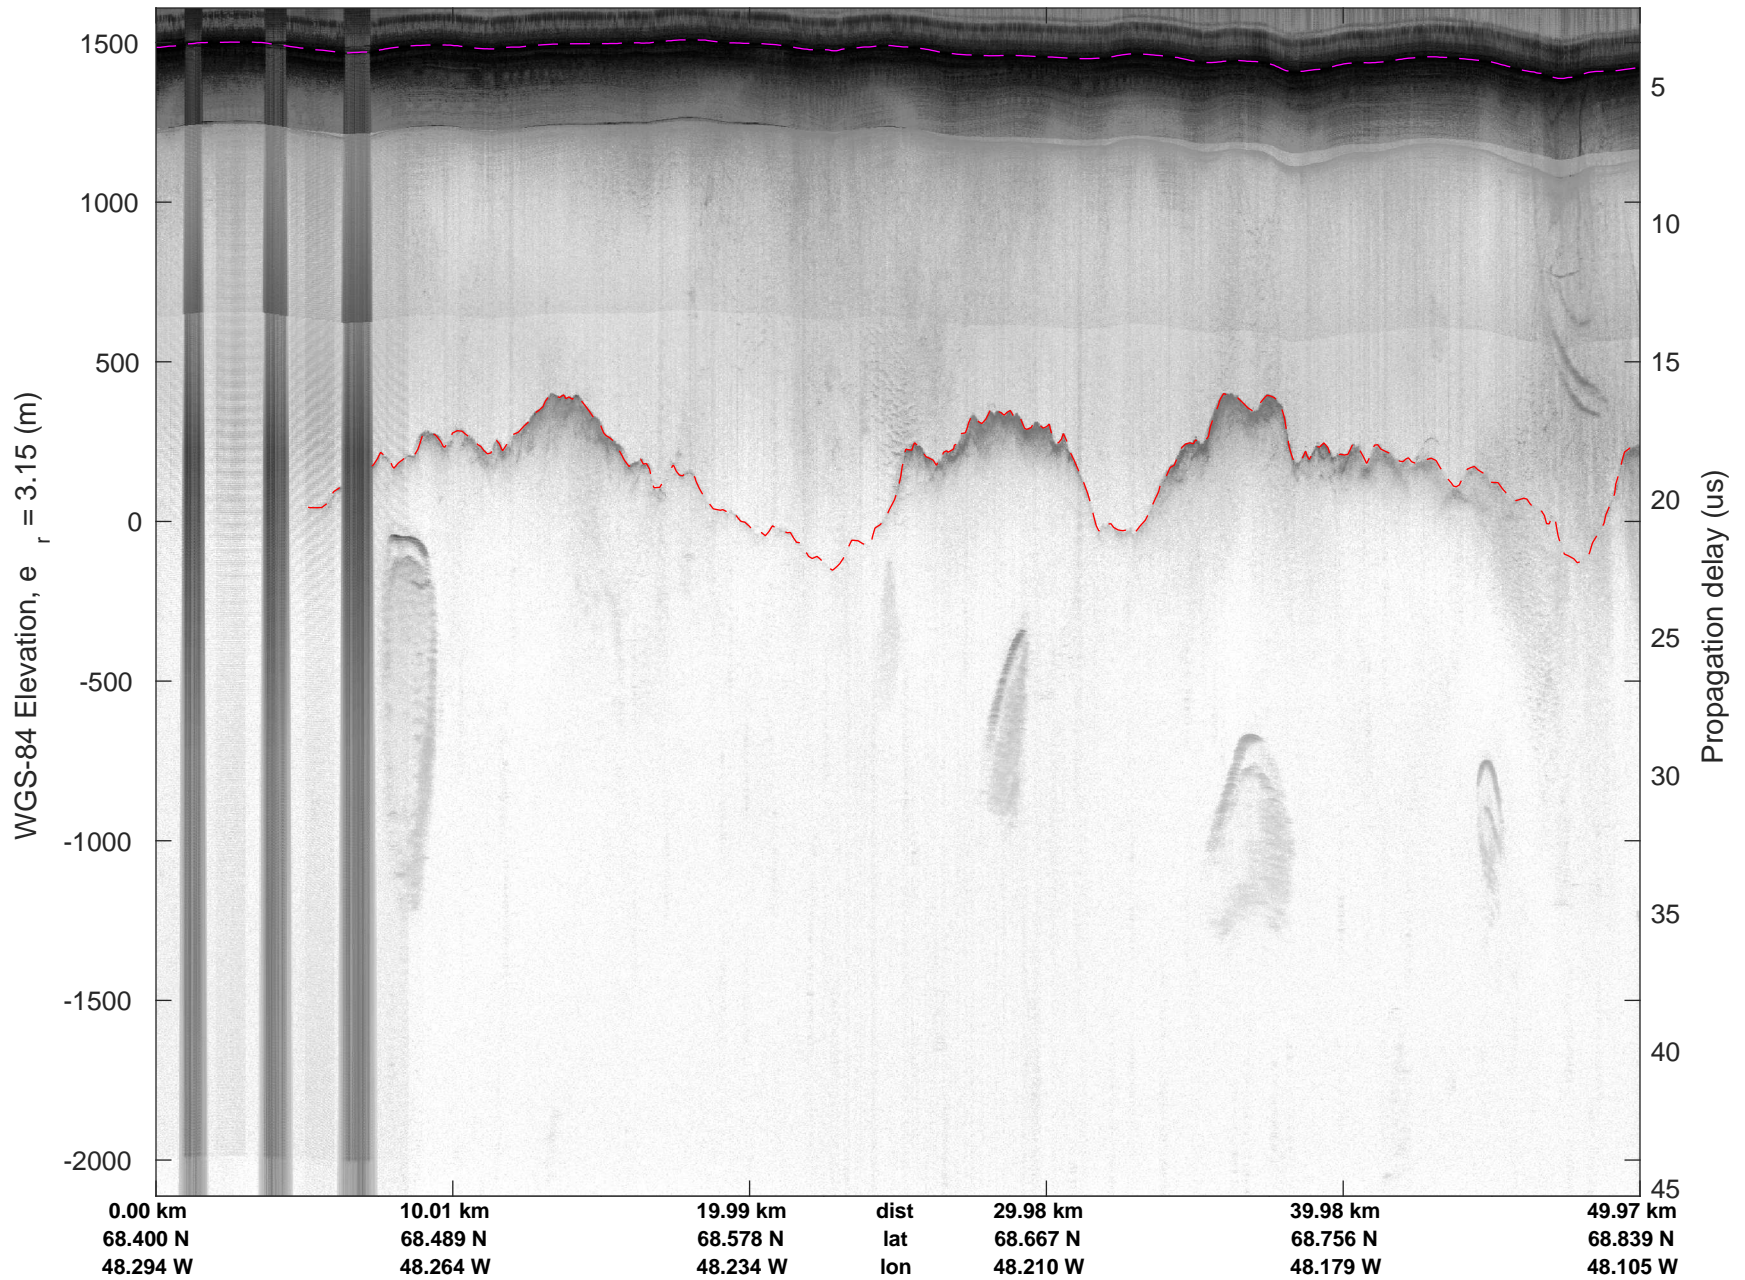

mcords5 2016_Greenland_P3: "IceSat-2 Central" 20160518_01_014: 12:31:35.7 to 12:37:40.1 GPS