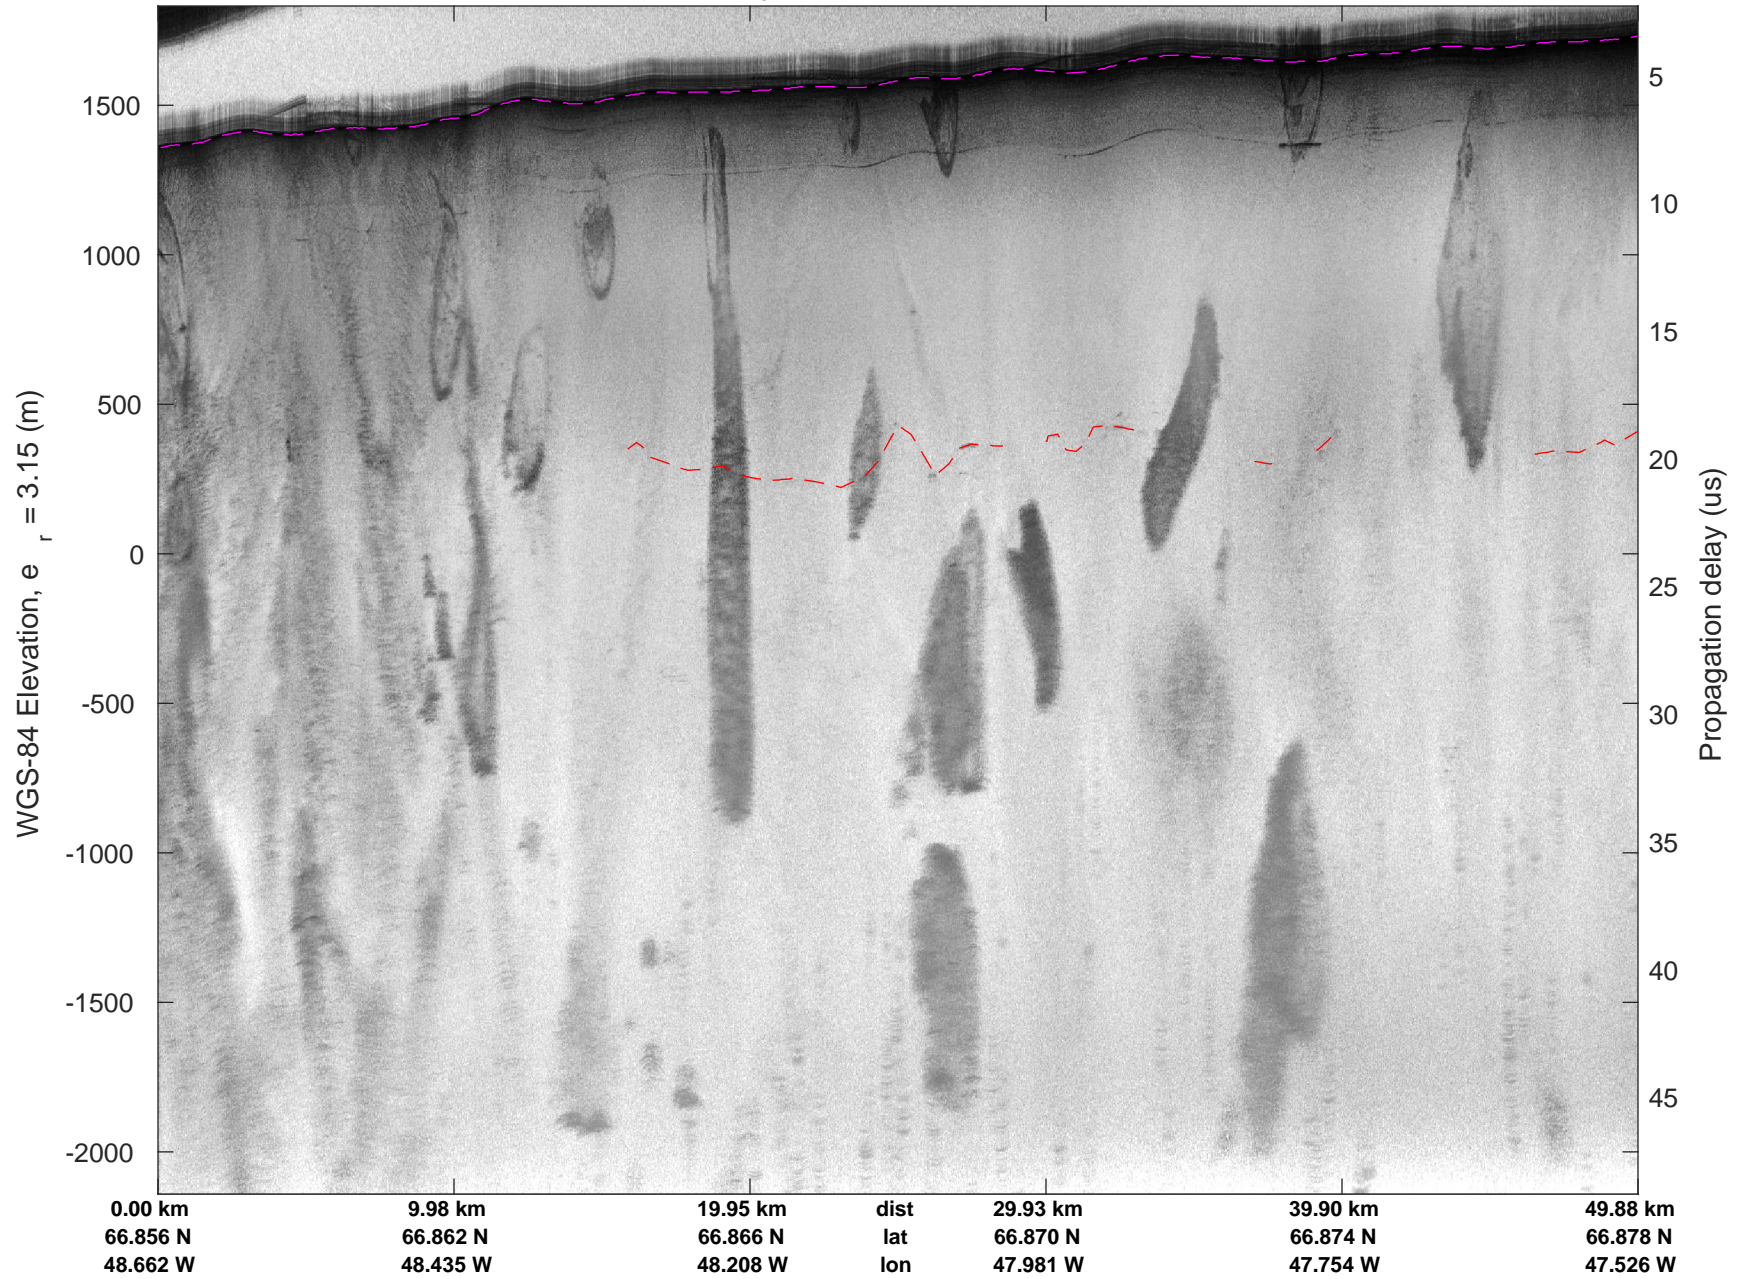

Helheim-Kanger Gap B
20160517_01_001
Polar Stereograph 70N/-45E

mcords5 2016_Greenland_P3: "Helheim-Kanger Gap B" 20160517_01_001: 11:04:52.9 to 11:10:49.4 GPS

mcords5 2016_Greenland_P3: "Helheim-Kanger Gap B" 20160517_01_001: 11:04:52.9 to 11:10:49.4 GPS

Helheim-Kanger Gap B
20160517_01_002
Polar Stereograph 70N/-45E

mcords5 2016_Greenland_P3: "Helheim-Kanger Gap B" 20160517_01_002: 11:10:49.7 to 11:17:49.8 GPS

mcords5 2016_Greenland_P3: "Helheim-Kanger Gap B" 20160517_01_002: 11:10:49.7 to 11:17:49.8 GPS