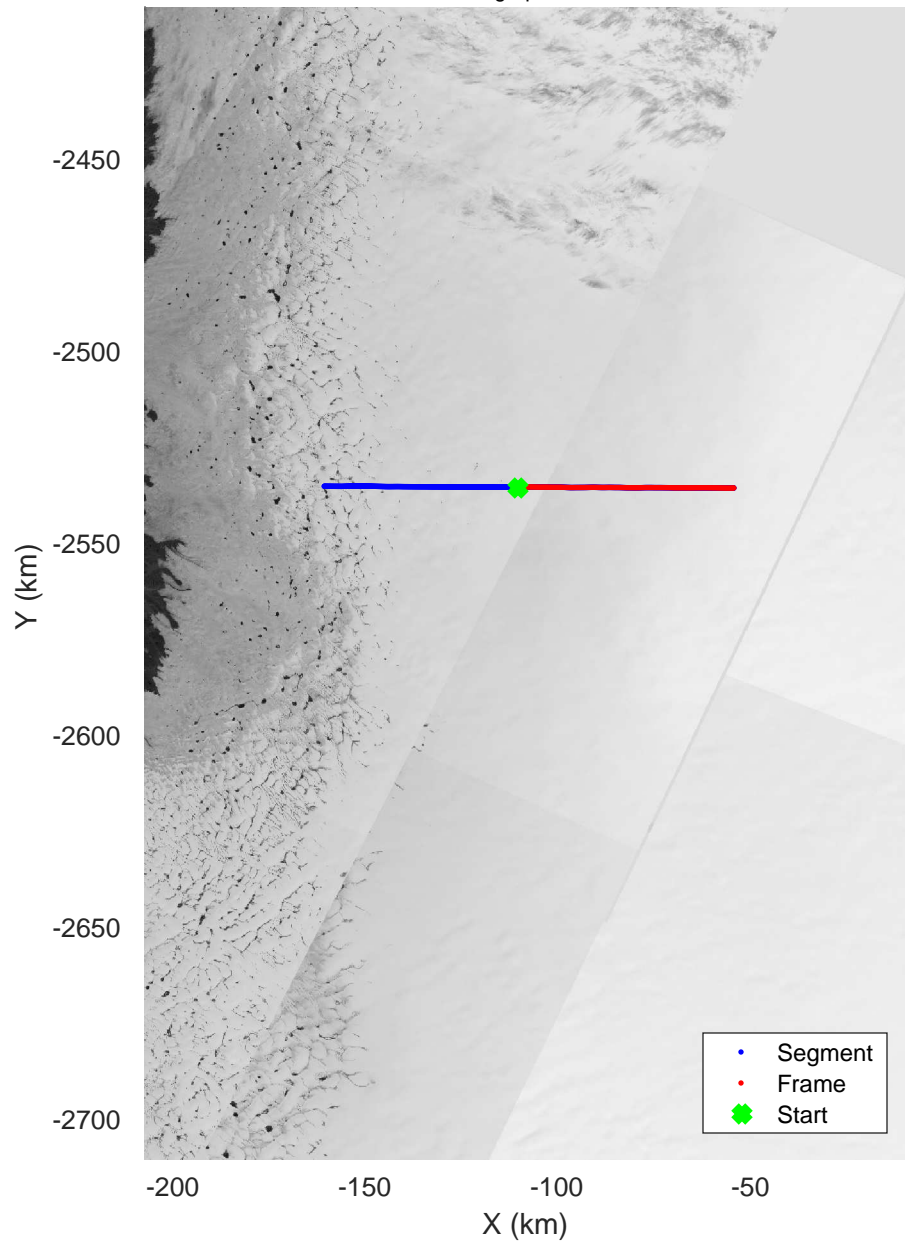

Helheim-Kanger Gap B
20160517_01_001
Polar Stereograph 70N/-45E

mcords5 2016_Greenland_P3: "Helheim-Kanger Gap B" 20160517_01_001: 11:04:52.9 to 11:10:49.4 GPS

mcords5 2016_Greenland_P3: "Helheim-Kanger Gap B" 20160517_01_001: 11:04:52.9 to 11:10:49.4 GPS

Helheim-Kanger Gap B
20160517_01_002
Polar Stereograph 70N/-45E

mcords5 2016_Greenland_P3: "Helheim-Kanger Gap B" 20160517_01_002: 11:10:49.7 to 11:17:49.8 GPS

mcords5 2016_Greenland_P3: "Helheim-Kanger Gap B" 20160517_01_002: 11:10:49.7 to 11:17:49.8 GPS