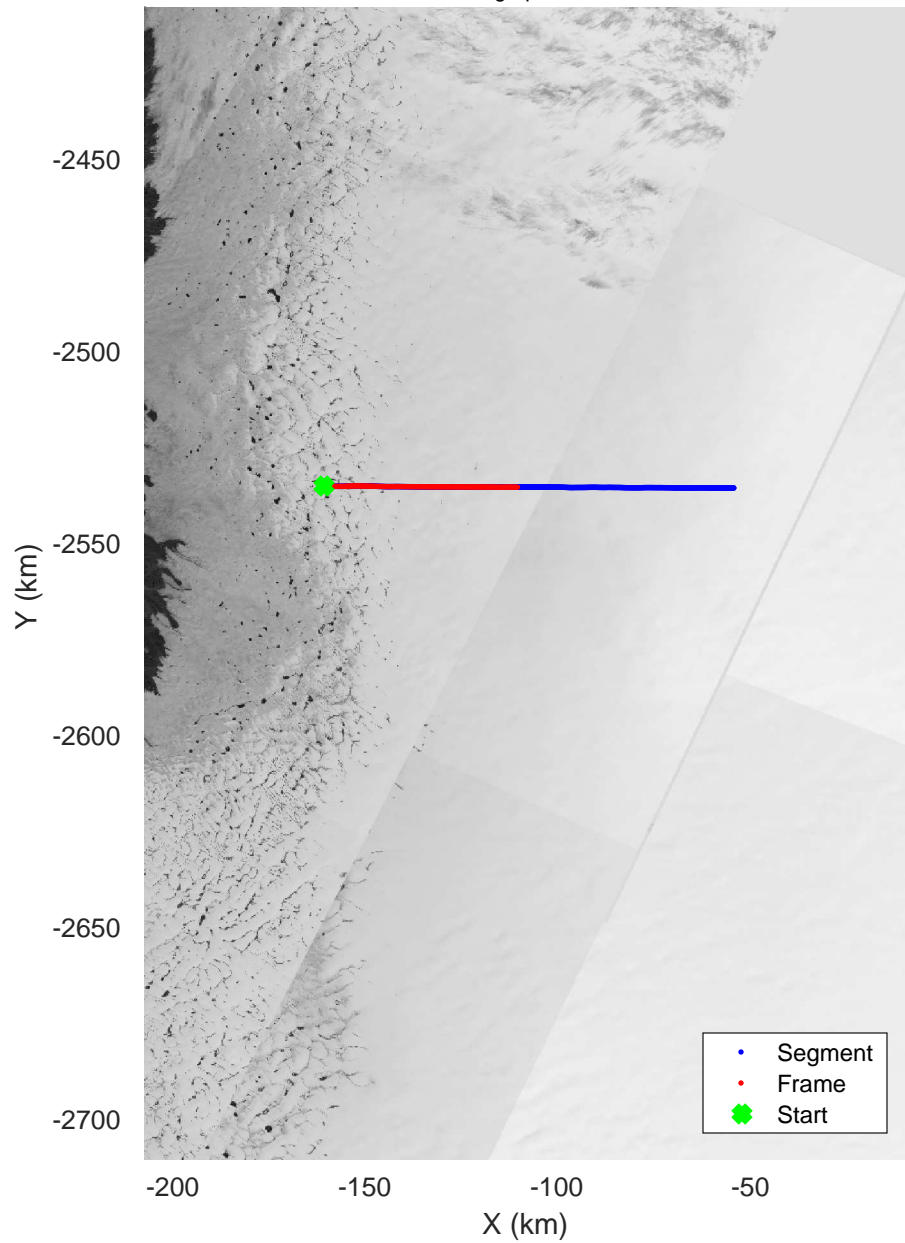

Helheim-Kanger Gap B
20160517_01_001
Polar Stereograph 70N/-45E

mcords5 2016_Greenland_P3: "Helheim-Kanger Gap B" 20160517_01_001: 11:04:52.9 to 11:10:49.4 GPS

mcords5 2016_Greenland_P3: "Helheim-Kanger Gap B" 20160517_01_001: 11:04:52.9 to 11:10:49.4 GPS

Helheim-Kanger Gap B
20160517_01_002
Polar Stereograph 70N/-45E

mcords5 2016_Greenland_P3: "Helheim-Kanger Gap B" 20160517_01_002: 11:10:49.7 to 11:17:49.8 GPS

mcords5 2016_Greenland_P3: "Helheim-Kanger Gap B" 20160517_01_002: 11:10:49.7 to 11:17:49.8 GPS