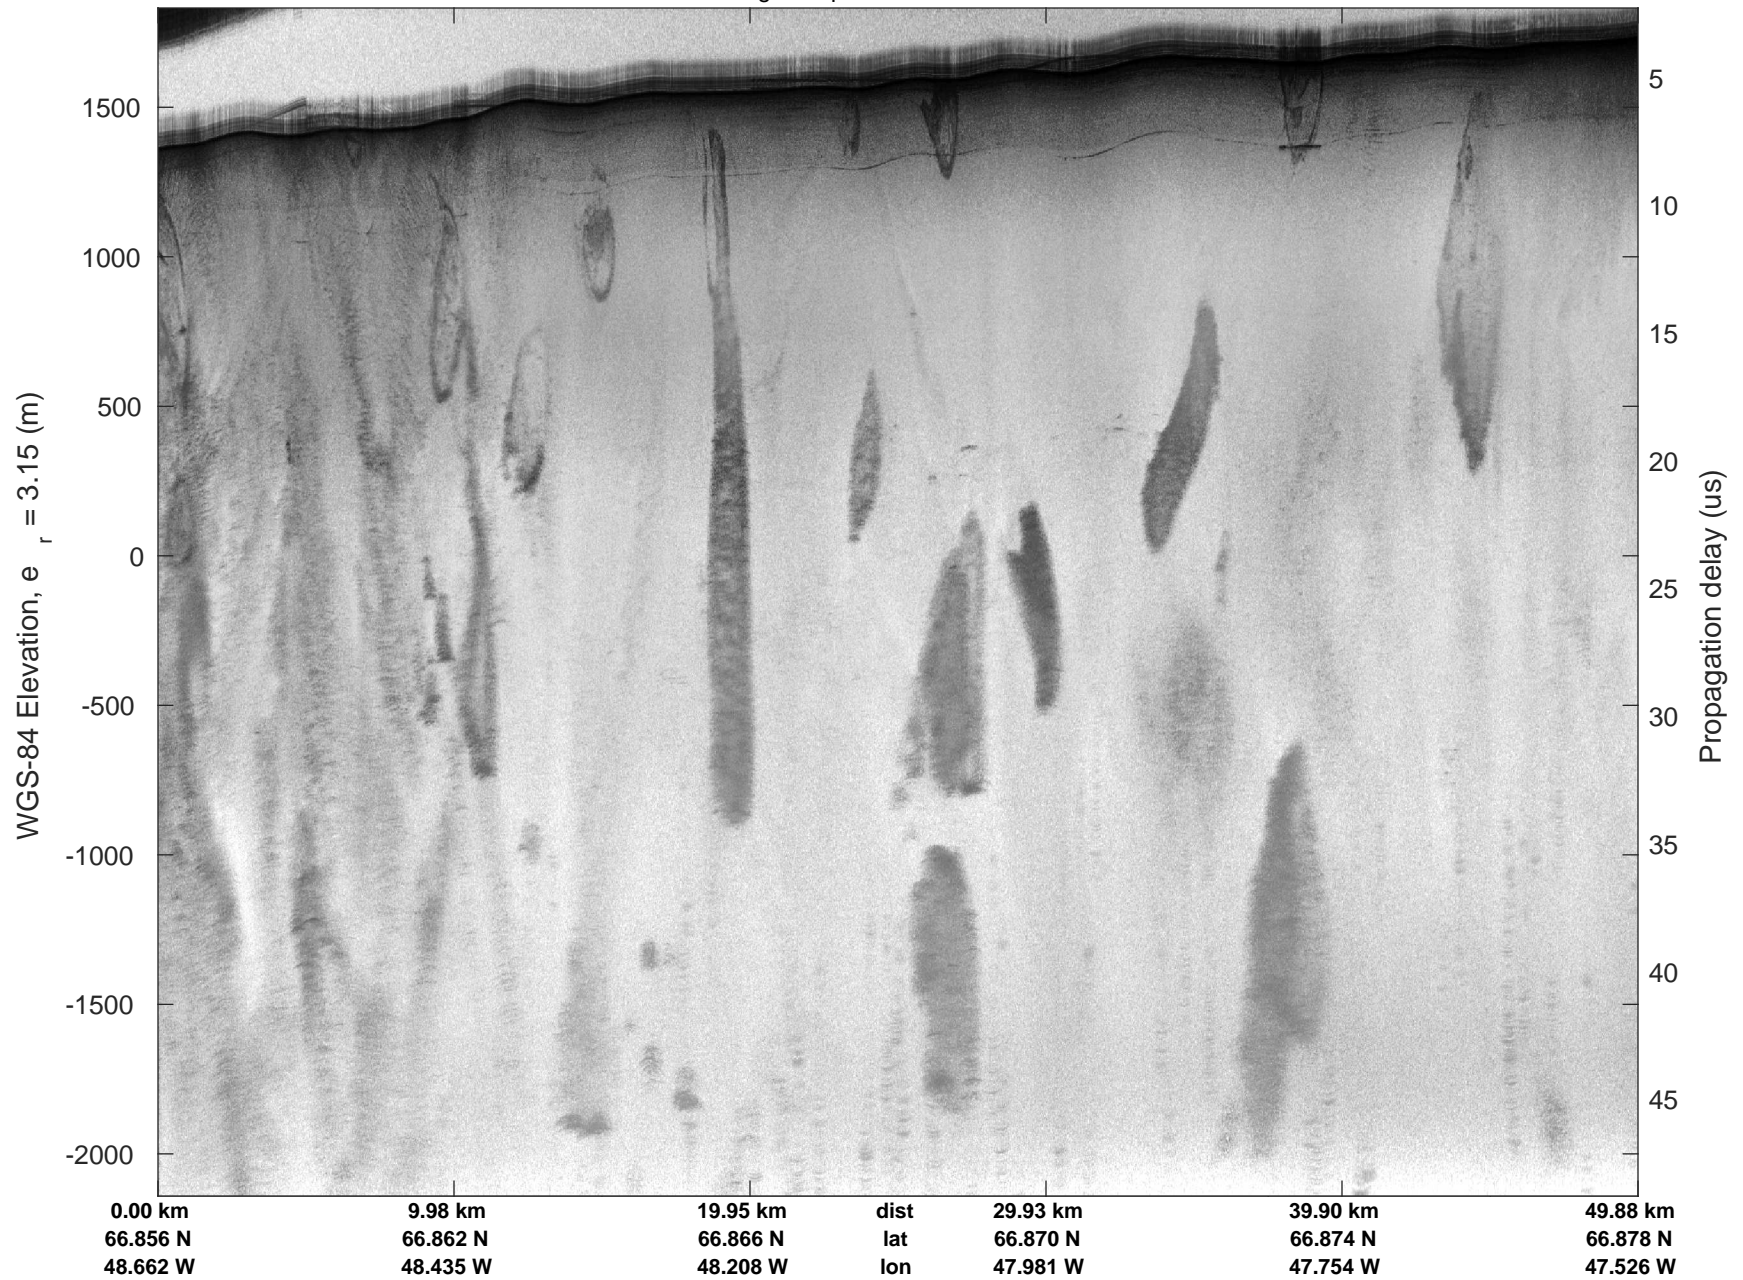

Helheim-Kanger Gap B
20160517_01_001
Polar Stereograph 70N/-45E

mcords5 2016_Greenland_P3: "Helheim-Kanger Gap B" 20160517_01_001: 11:04:52.9 to 11:10:49.4 GPS

mcords5 2016_Greenland_P3: "Helheim-Kanger Gap B" 20160517_01_001: 11:04:52.9 to 11:10:49.4 GPS

Helheim-Kanger Gap B
20160517_01_002
Polar Stereograph 70N/-45E

mcords5 2016_Greenland_P3: "Helheim-Kanger Gap B" 20160517_01_002: 11:10:49.7 to 11:17:49.8 GPS

mcords5 2016_Greenland_P3: "Helheim-Kanger Gap B" 20160517_01_002: 11:10:49.7 to 11:17:49.8 GPS