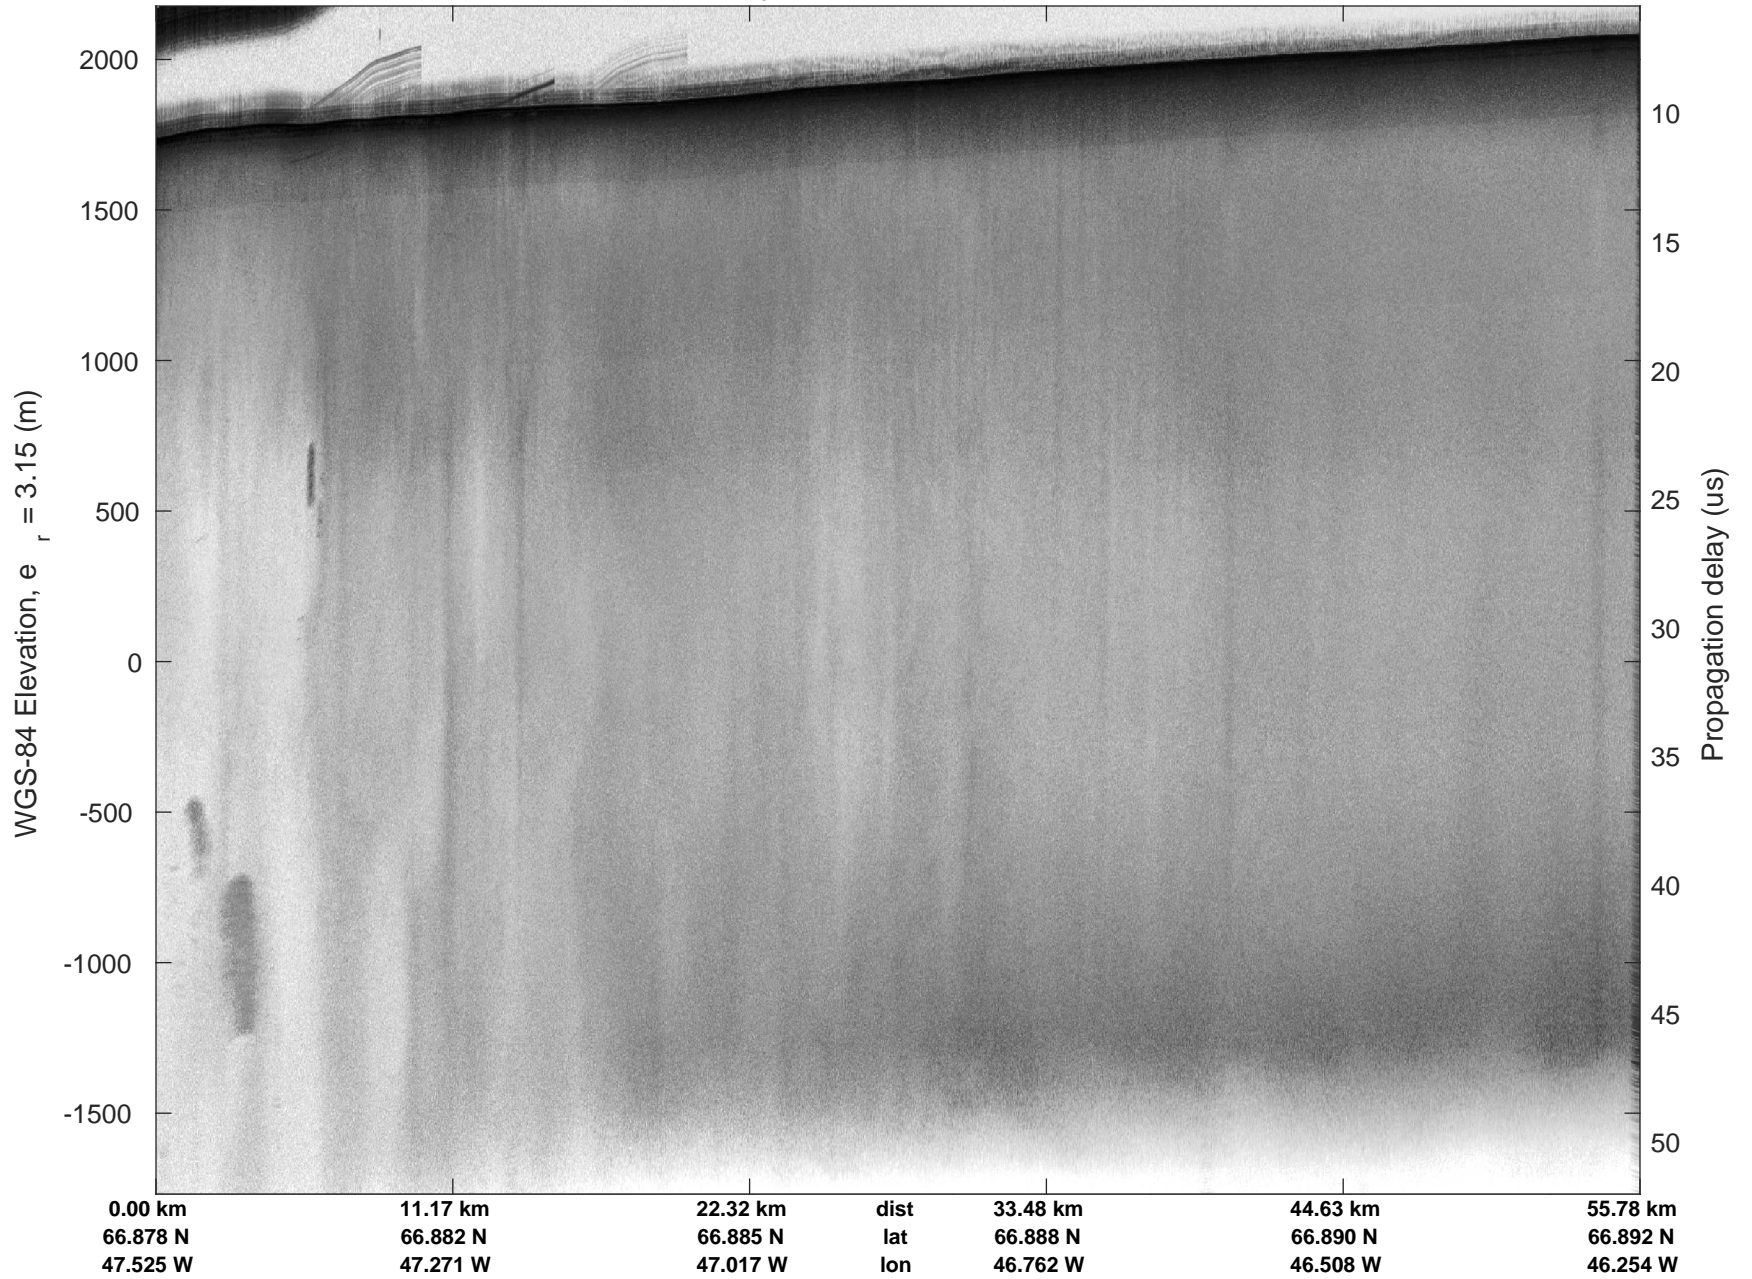

Helheim-Kanger Gap B
20160517_01_001
Polar Stereograph 70N/-45E

mcords5 2016_Greenland_P3: "Helheim-Kanger Gap B" 20160517_01_001: 11:04:52.9 to 11:10:49.4 GPS

mcords5 2016_Greenland_P3: "Helheim-Kanger Gap B" 20160517_01_001: 11:04:52.9 to 11:10:49.4 GPS

Helheim-Kanger Gap B
20160517_01_002
Polar Stereograph 70N/-45E

mcords5 2016_Greenland_P3: "Helheim-Kanger Gap B" 20160517_01_002: 11:10:49.7 to 11:17:49.8 GPS

mcords5 2016_Greenland_P3: "Helheim-Kanger Gap B" 20160517_01_002: 11:10:49.7 to 11:17:49.8 GPS