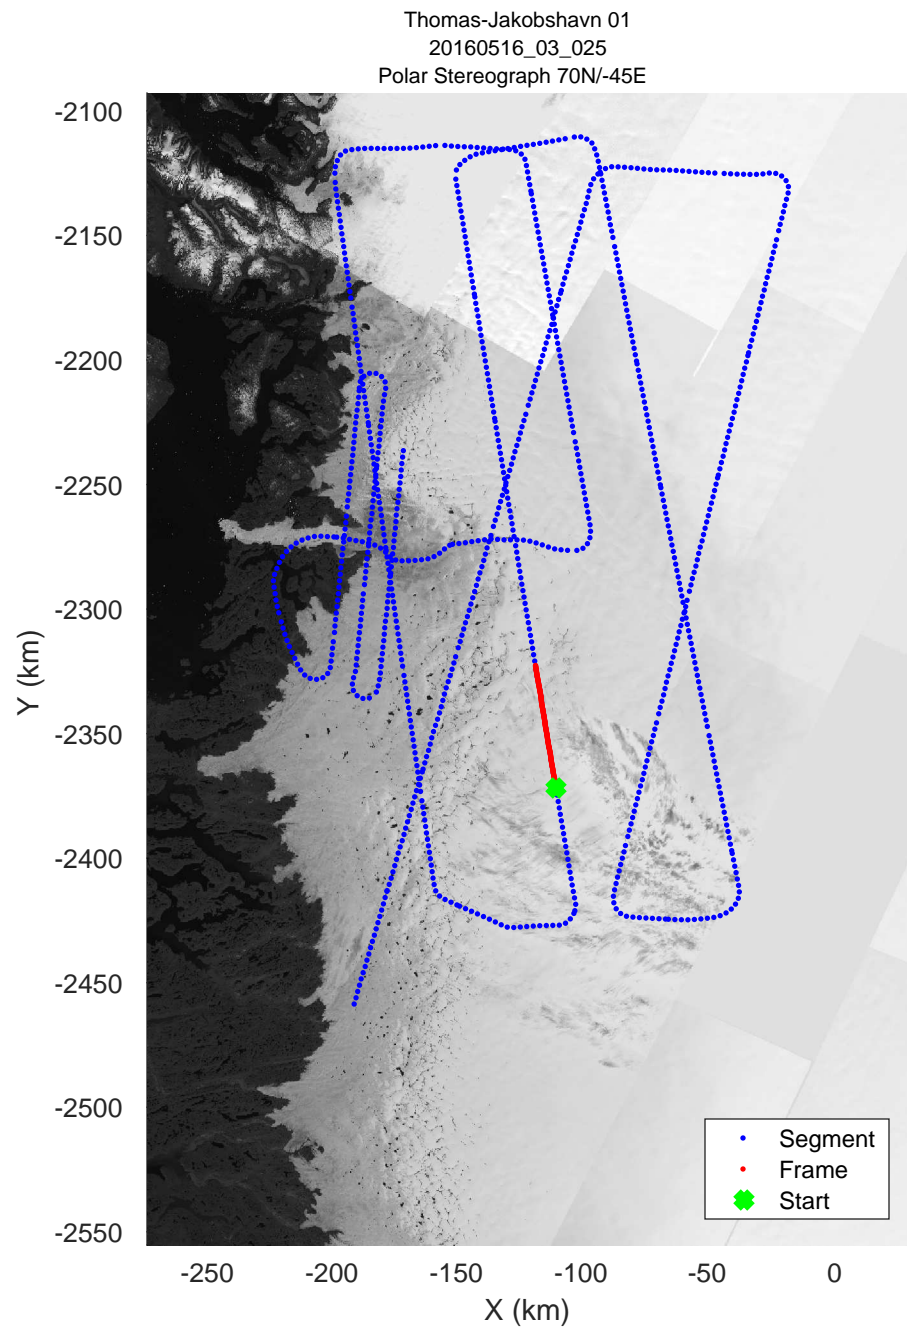

mconds5 2016_Greenland_P3: "Thomas-Jakobshavn 01" 20160516_03_023: 15:41:44.9 to 15:47:22.0 GPS

mcords5 2016_Greenland_P3: "Thomas-Jakobshavn 01" 20160516_03_024: 15:47:22.3 to 15:53:28.9 GPS

mcords5 2016_Greenland_P3: "Thomas-Jakobshavn 01" 20160516_03_024: 15:47:22.3 to 15:53:28.9 GPS