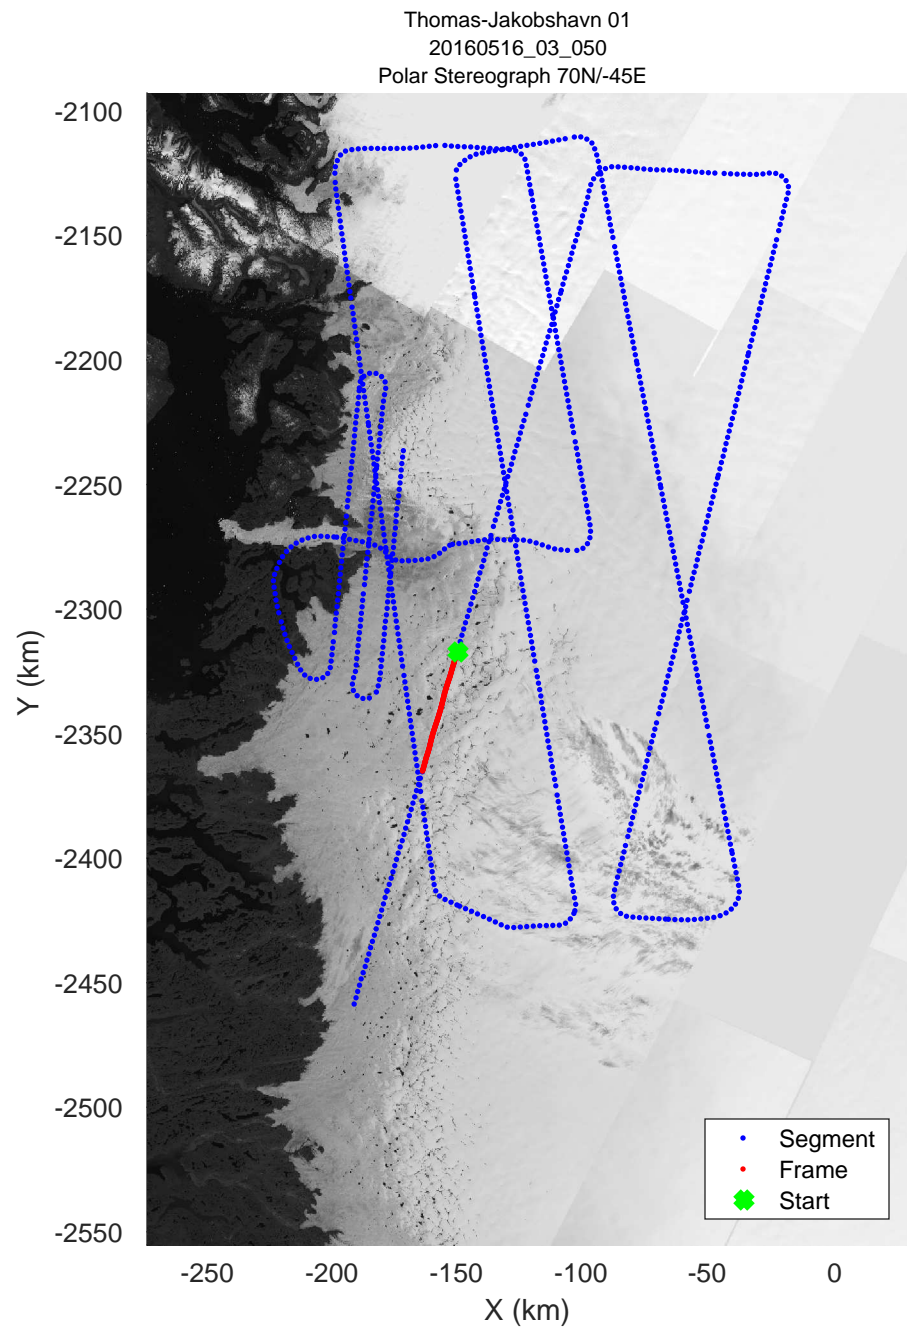

mconds5 2016_Greenland_P3: "Thomas-Jakobshavn 01" 20160516_03_048: 18:12:54.2 to 18:18:45.4 GPS

mconds5 2016_Greenland_P3: "Thomas-Jakobshavn 01" 20160516_03_049: 18:18:45.6 to 18:24:45.9 GPS

mcoords5 2016_Greenland_P3: "Thomas-Jakobshavn 01" 20160516_03_049: 18:18:45.6 to 18:24:45.9 GPS