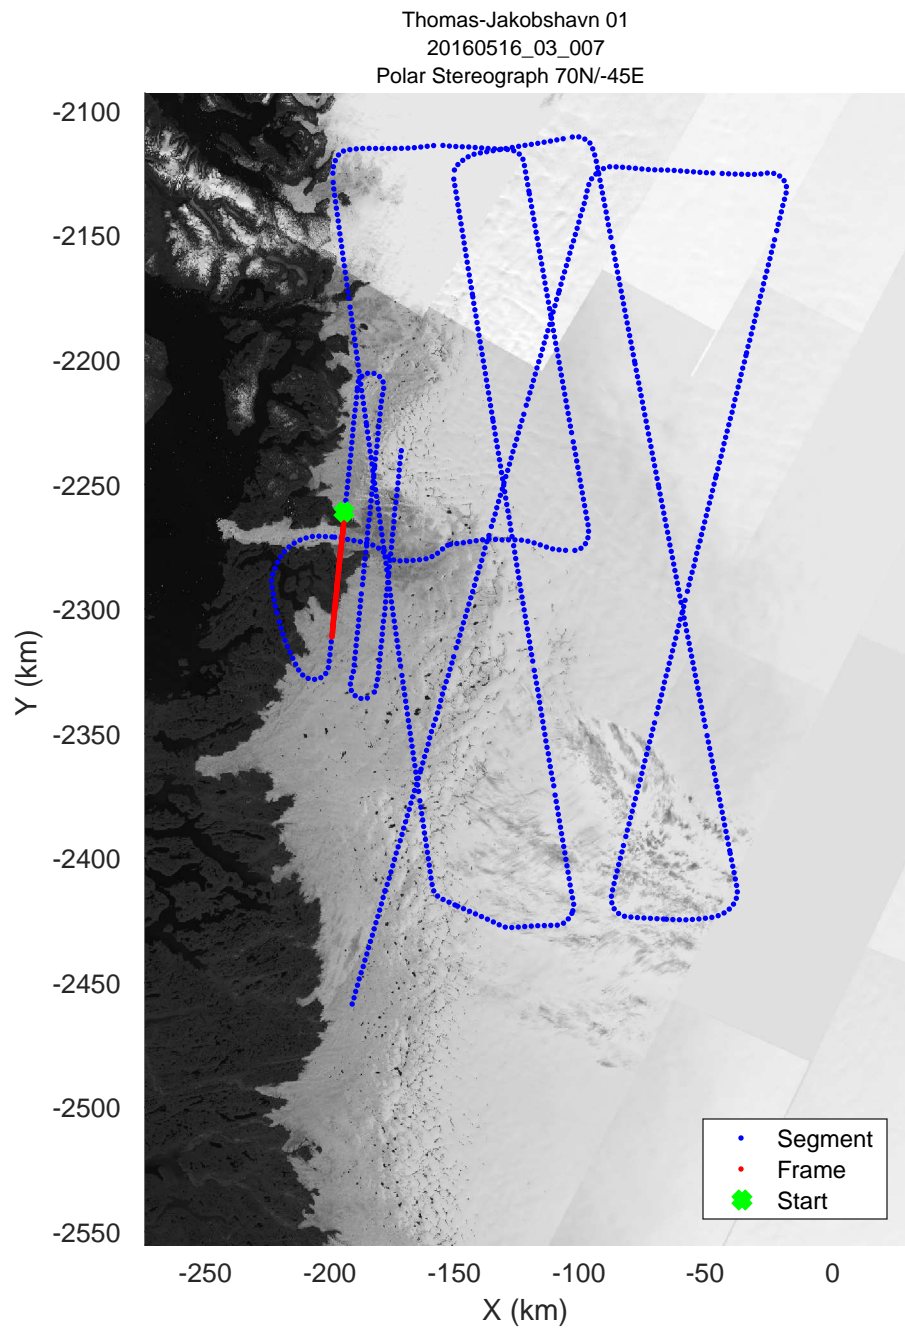

mcords5 2016_Greenland_P3: "Thomas-Jakobshavn 01" 20160516_03_005: 13:45:46.0 to 13:52:12.9 GPS

mcords5 2016_Greenland_P3: "Thomas-Jakobshavn 01" 20160516_03_006: 13:52:13.2 to 13:58:31.6 GPS

mcords5 2016_Greenland_P3: "Thomas-Jakobshavn 01" 20160516_03_006: 13:52:13.2 to 13:58:31.6 GPS