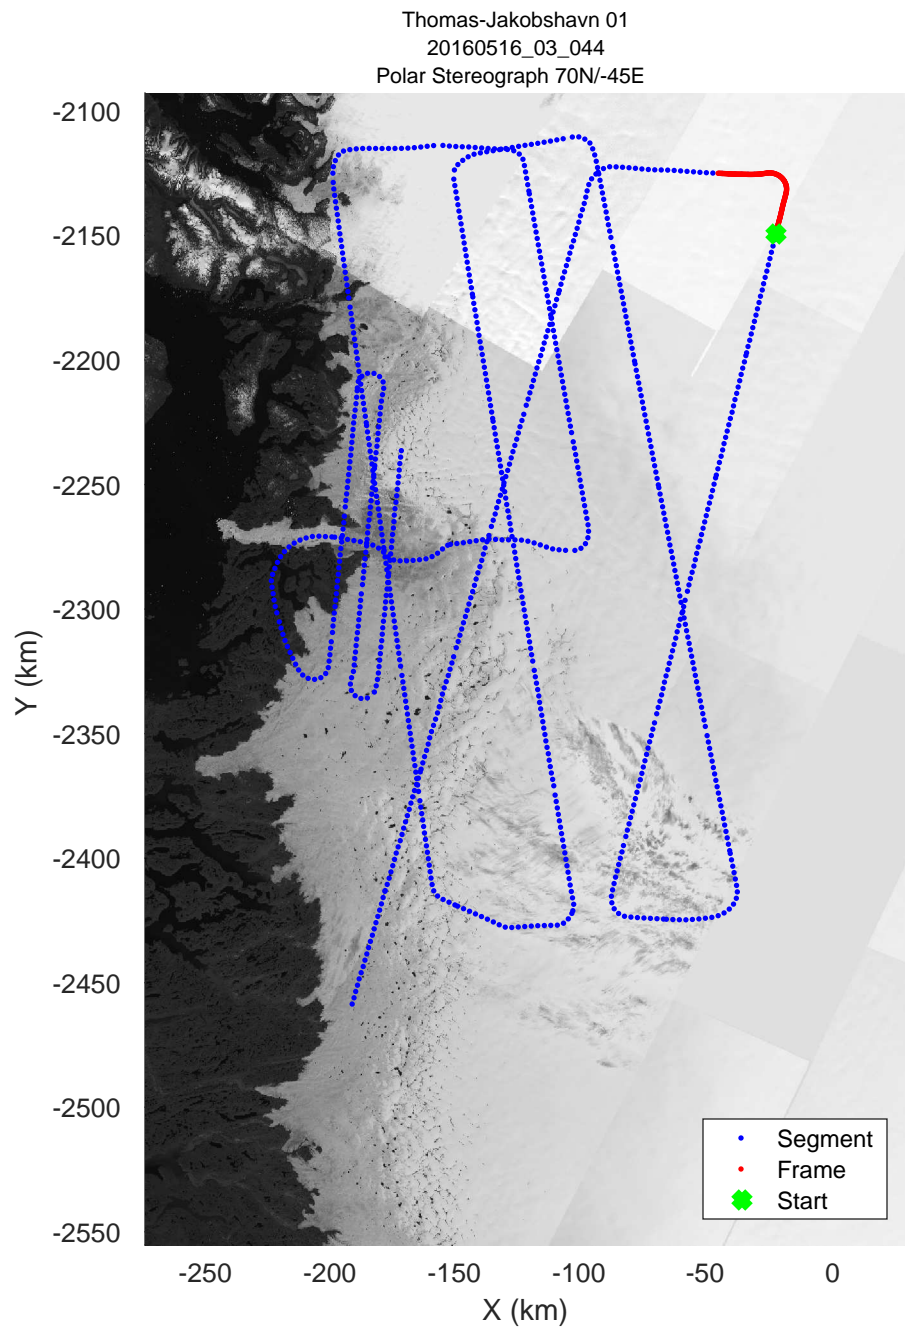

mcords5 2016_Greenland_P3: "Thomas-Jakobshavn 01" 20160516_03_042: 17:37:53.1 to 17:43:53.9 GPS

mcords5 2016_Greenland_P3: "Thomas-Jakobshavn 01" 20160516_03_043: 17:43:54.2 to 17:49:52.3 GPS

mcords5 2016_Greenland_P3: "Thomas-Jakobshavn 01" 20160516_03_043: 17:43:54.2 to 17:49:52.3 GPS