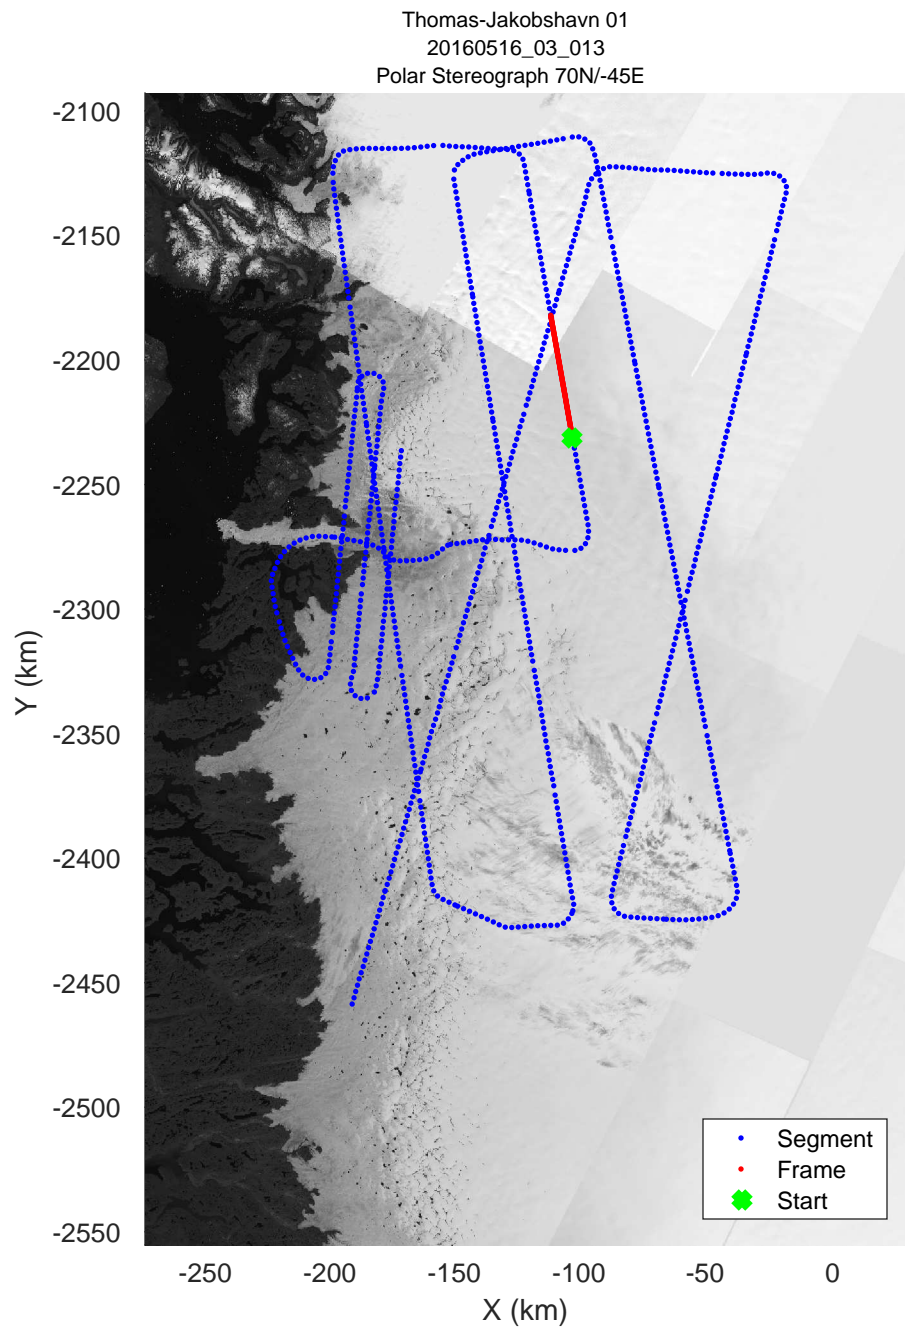

mconds5 2016_Greenland_P3: "Thomas-Jakobshavn 01" 20160516_03_011: 14:25:10.8 to 14:31:59.1 GPS

mcords5 2016_Greenland_P3: "Thomas-Jakobshavn 01" 20160516_03_012: 14:31:59.4 to 14:38:25.1 GPS

mcords5 2016_Greenland_P3: "Thomas-Jakobshavn 01" 20160516_03_012: 14:31:59.4 to 14:38:25.1 GPS