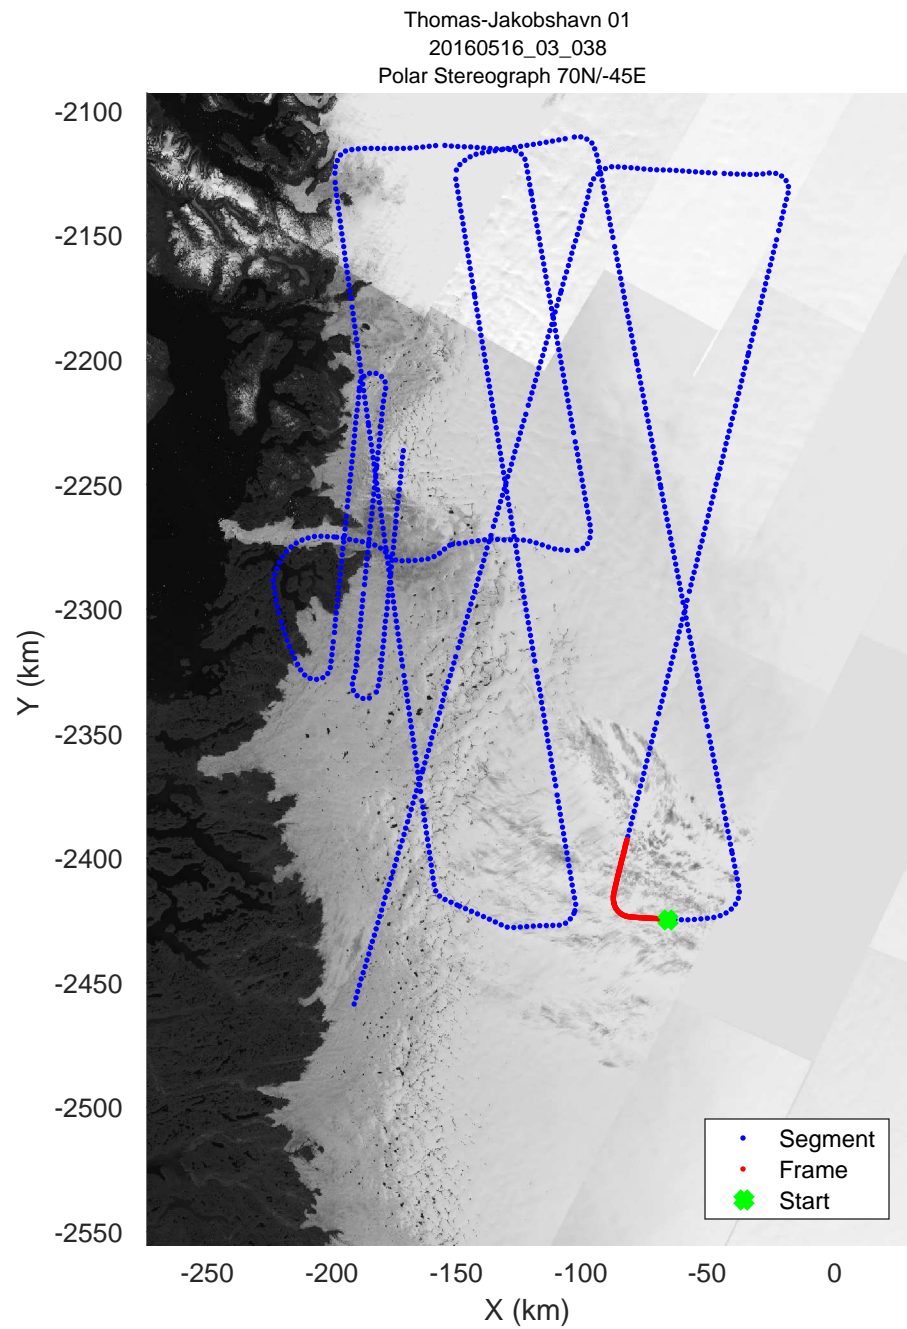

mcords5 2016_Greenland_P3: "Thomas-Jakobshavn 01" 20160516_03_036: 17:02:11.0 to 17:08:32.5 GPS

mconds5 2016_Greenland_P3: "Thomas-Jakobshavn 01" 20160516_03_037: 17:08:32.7 to 17:14:11.0 GPS

mcords5 2016_Greenland_P3: "Thomas-Jakobshavn 01" 20160516_03_037: 17:08:32.7 to 17:14:11.0 GPS