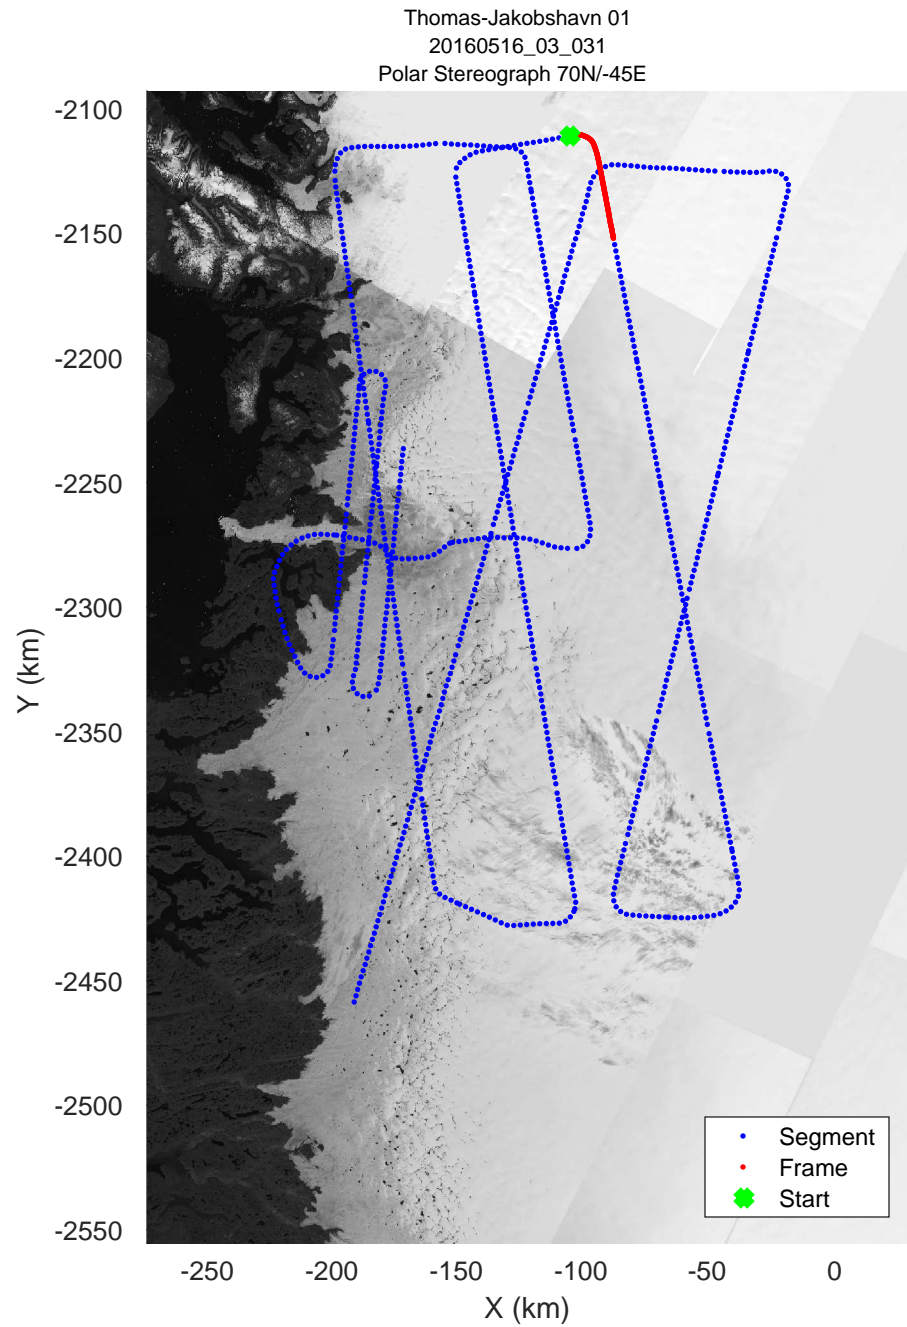

mcords5 2016_Greenland_P3: "Thomas-Jakobshavn 01" 20160516_03_029: 16:18:25.7 to 16:24:51.5 GPS

mcords5 2016_Greenland_P3: "Thomas-Jakobshavn 01" 20160516_03_030: 16:24:51.8 to 16:30:31.1 GPS

mcords5 2016_Greenland_P3: "Thomas-Jakobshavn 01" 20160516_03_030: 16:24:51.8 to 16:30:31.1 GPS