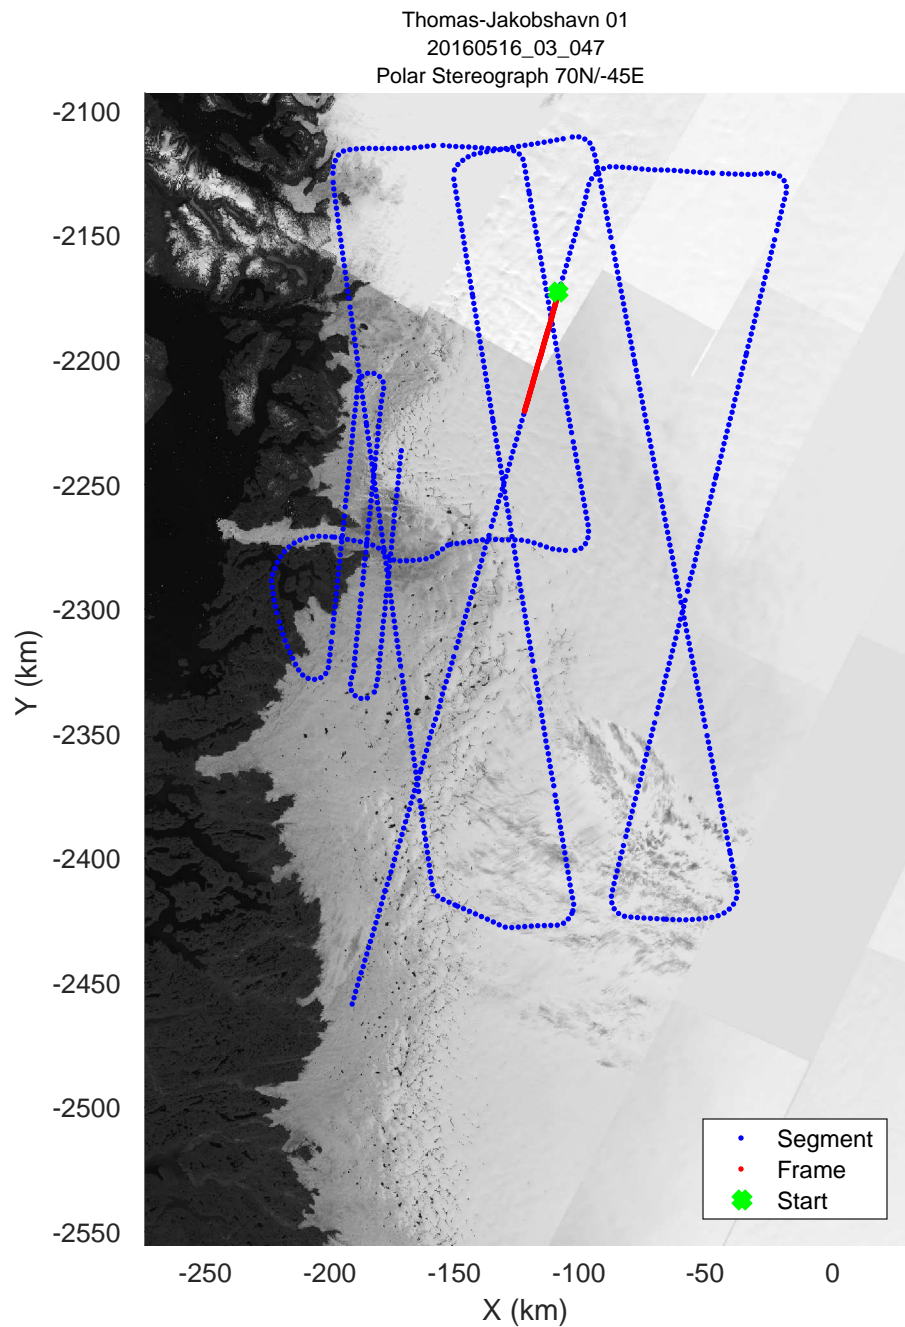

mcords5 2016_Greenland_P3: "Thomas-Jakobshavn 01" 20160516_03_045: 17:55:36.8 to 18:01:02.5 GPS

mcords5 2016_Greenland_P3: "Thomas-Jakobshavn 01" 20160516_03_046: 18:01:02.8 to 18:07:00.9 GPS

mcords5 2016_Greenland_P3: "Thomas-Jakobshavn 01" 20160516_03_046: 18:01:02.8 to 18:07:00.9 GPS