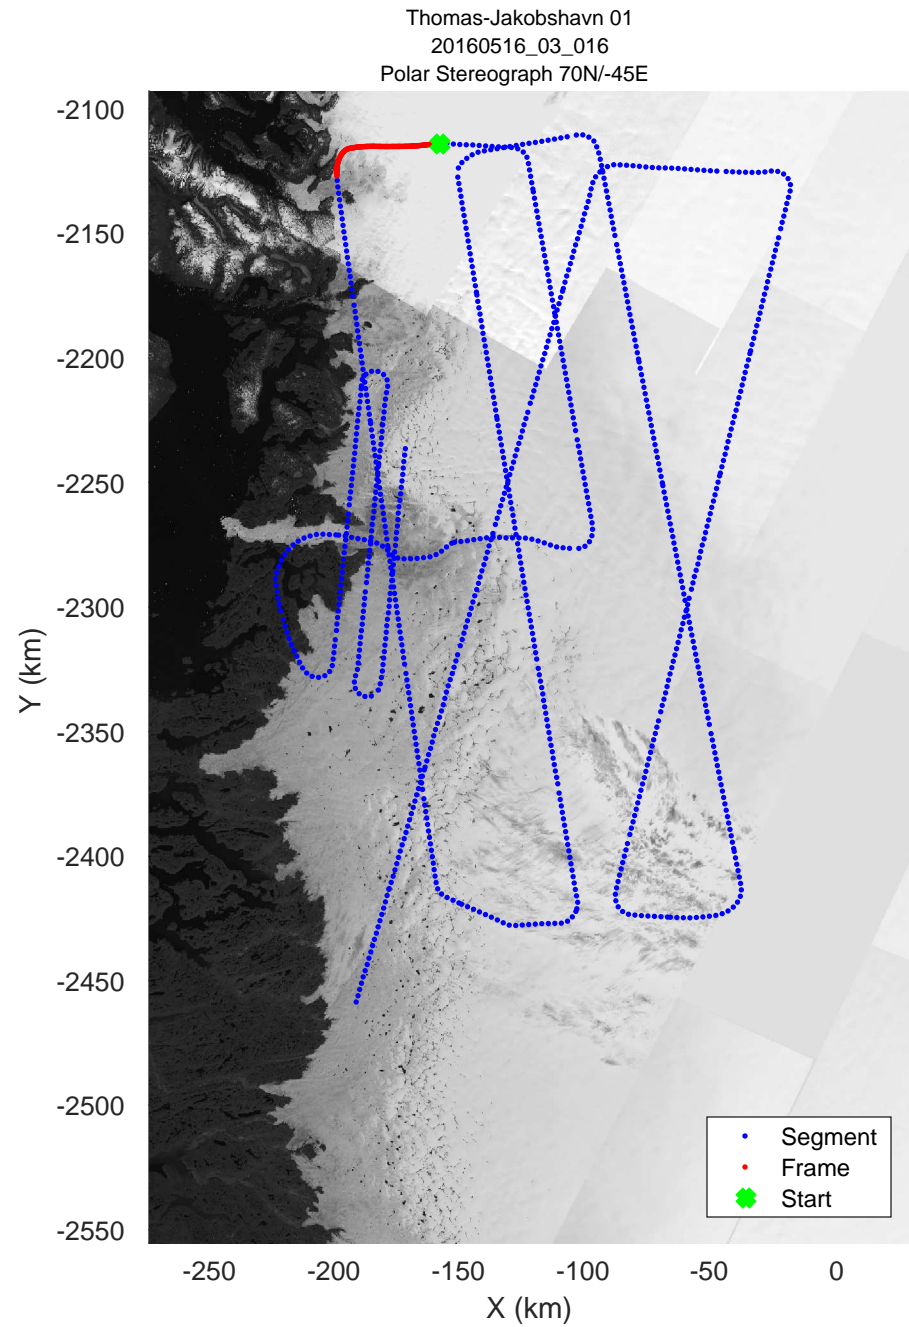

mcords5 2016_Greenland_P3: "Thomas-Jakobshavn 01" 20160516_03_014: 14:44:54.6 to 14:51:19.2 GPS

mconds5 2016_Greenland_P3: "Thomas-Jakobshavn 01" 20160516_03_015: 14:51:19.4 to 14:57:22.7 GPS

mcords5 2016_Greenland_P3: "Thomas-Jakobshavn 01" 20160516_03_015: 14:51:19.4 to 14:57:22.7 GPS