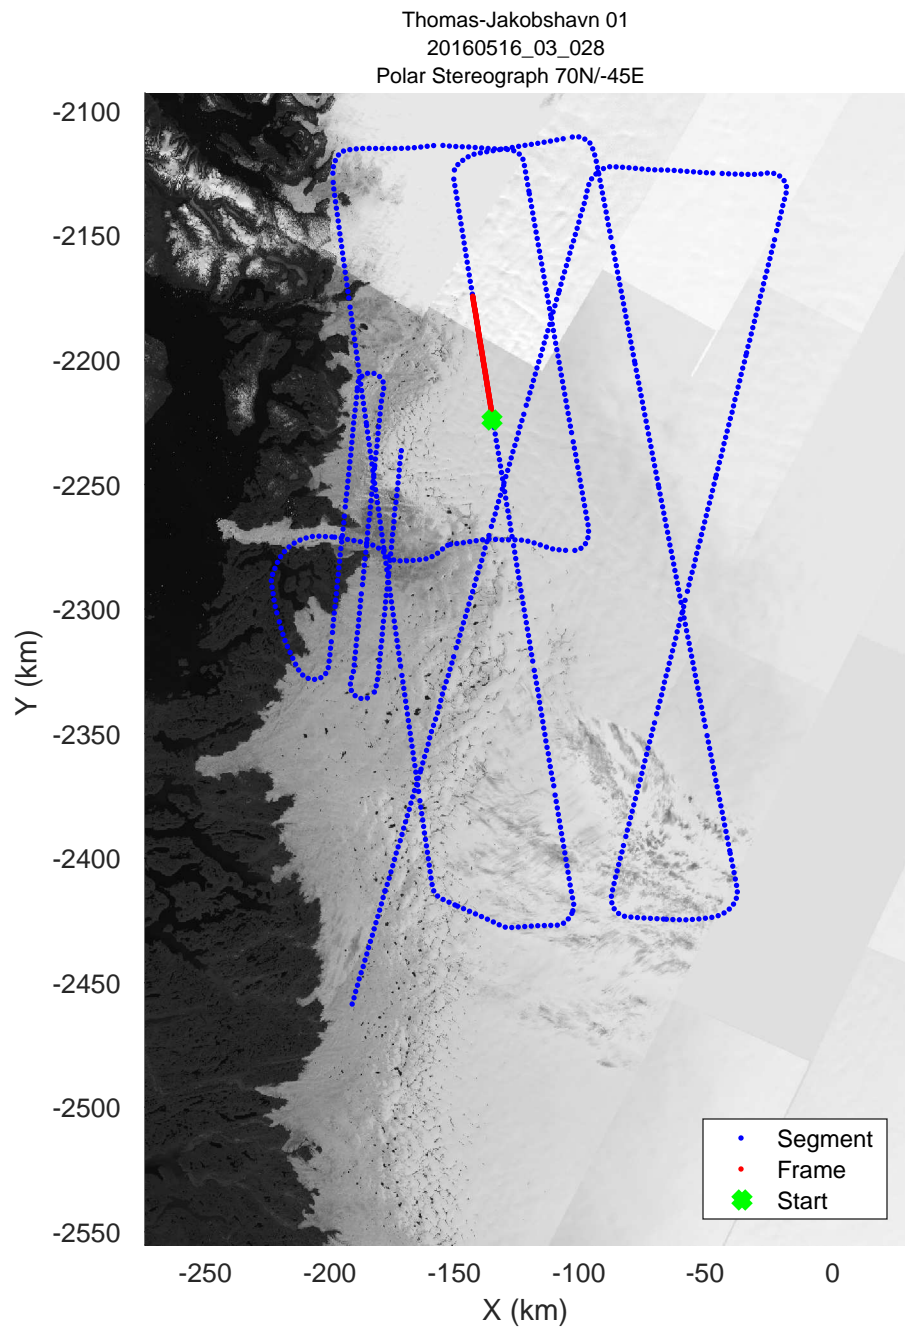

mcoords5 2016_Greenland_P3: "Thomas-Jakobshavn 01" 20160516_03_026: 15:59:40.5 to 16:05:51.3 GPS

mcords5 2016_Greenland_P3: "Thomas-Jakobshavn 01" 20160516_03_027: 16:05:51.6 to 16:12:16.4 GPS

mcords5 2016_Greenland_P3: "Thomas-Jakobshavn 01" 20160516_03_027: 16:05:51.6 to 16:12:16.4 GPS