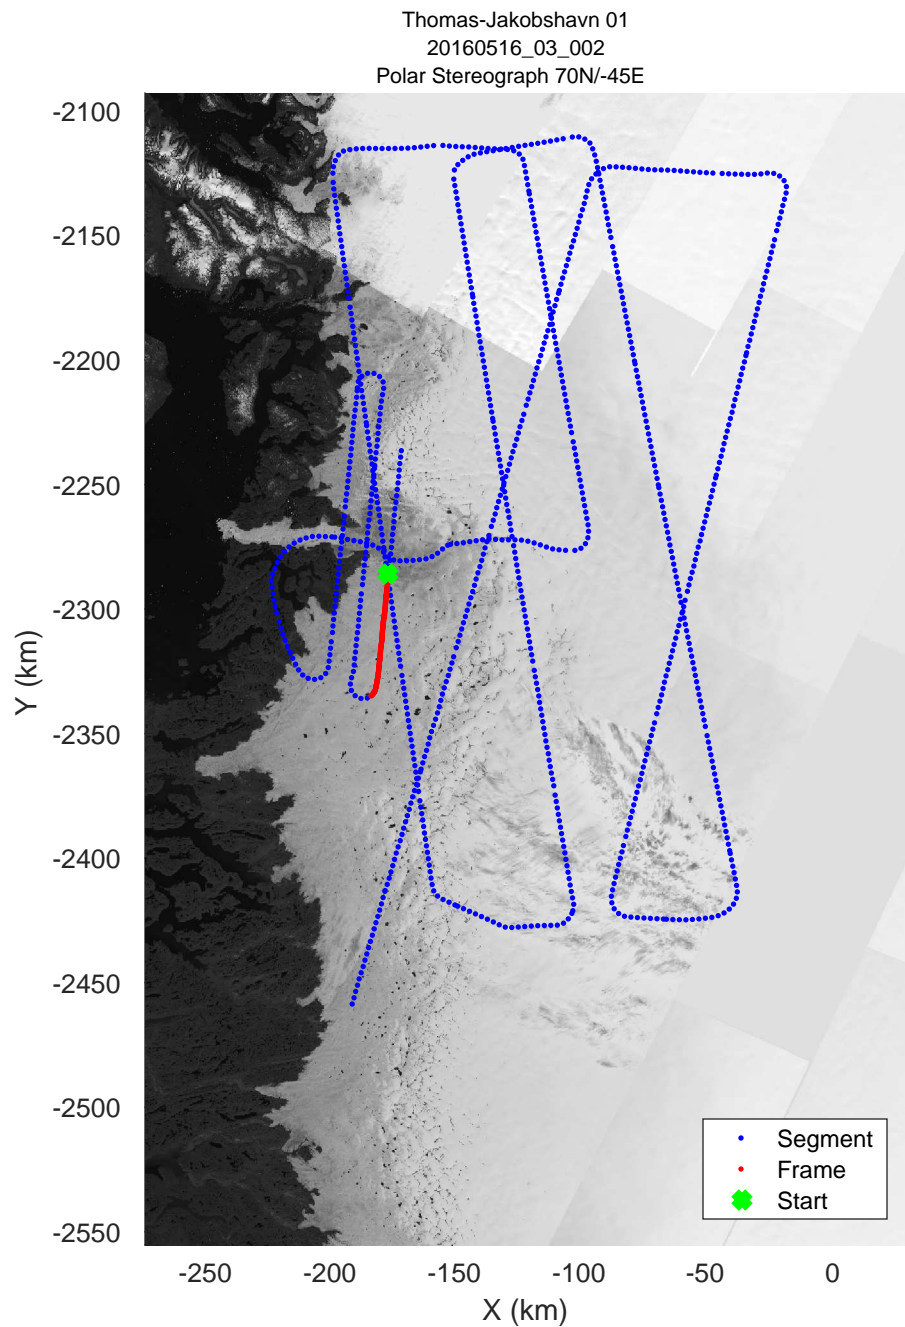

mcords5 2016_Greenland_P3: "Thomas-Jakobshavn 01" 20160516_03_001: 13:20:49.4 to 13:26:49.3 GPS

mcords5 2016_Greenland_P3: "Thomas-Jakobshavn 01" 20160516_03_001: 13:20:49.4 to 13:26:49.3 GPS

mcords5 2016_Greenland_P3: "Thomas-Jakobshavn 01" 20160516_03_002: 13:26:49.6 to 13:33:16.2 GPS