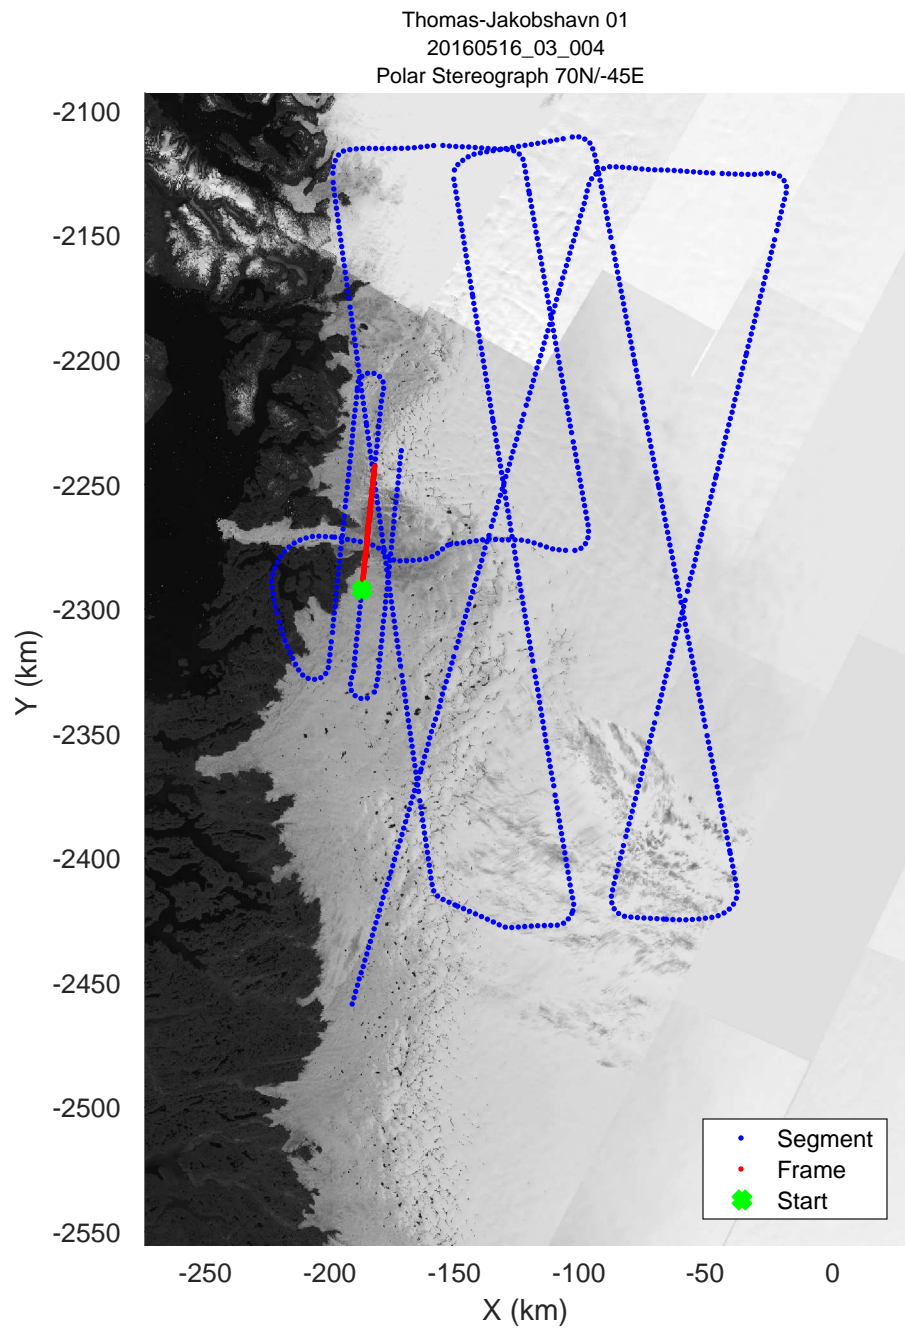

mcords5 2016_Greenland_P3: "Thomas-Jakobshavn 01" 20160516_03_002: 13:26:49.6 to 13:33:16.2 GPS

mcoords5 2016_Greenland_P3: "Thomas-Jakobshavn 01" 20160516_03_003: 13:33:16.5 to 13:39:25.1 GPS

mcoords5 2016_Greenland_P3: "Thomas-Jakobshavn 01" 20160516_03_003: 13:33:16.5 to 13:39:25.1 GPS