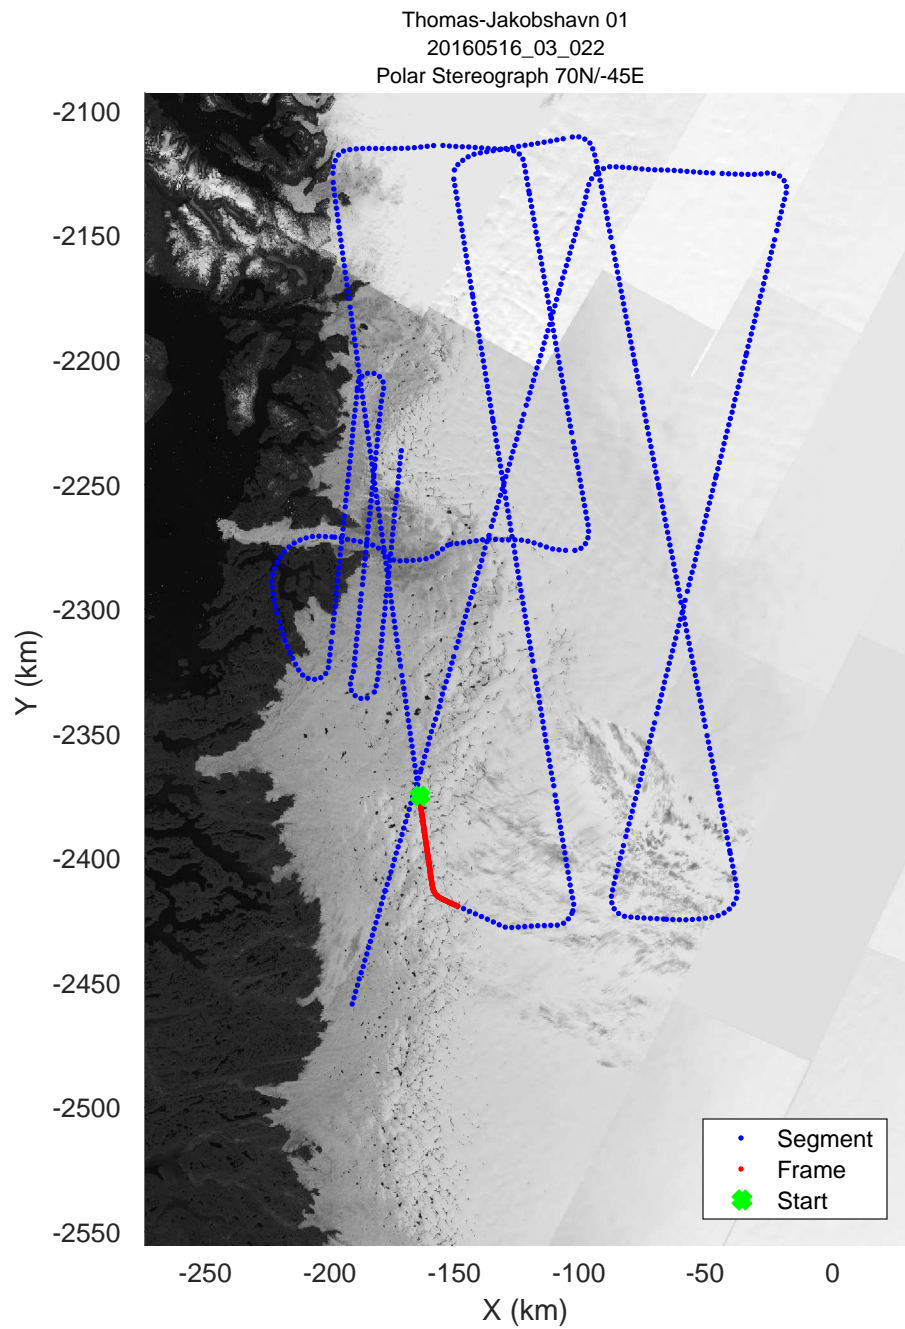

mconds5 2016_Greenland_P3: "Thomas-Jakobshavn 01" 20160516_03_020: 15:22:51.3 to 15:29:07.8 GPS

mcords5 2016_Greenland_P3: "Thomas-Jakobshavn 01" 20160516_03_021: 15:29:08.0 to 15:35:30.1 GPS

mcords5 2016_Greenland_P3: "Thomas-Jakobshavn 01" 20160516_03_021: 15:29:08.0 to 15:35:30.1 GPS