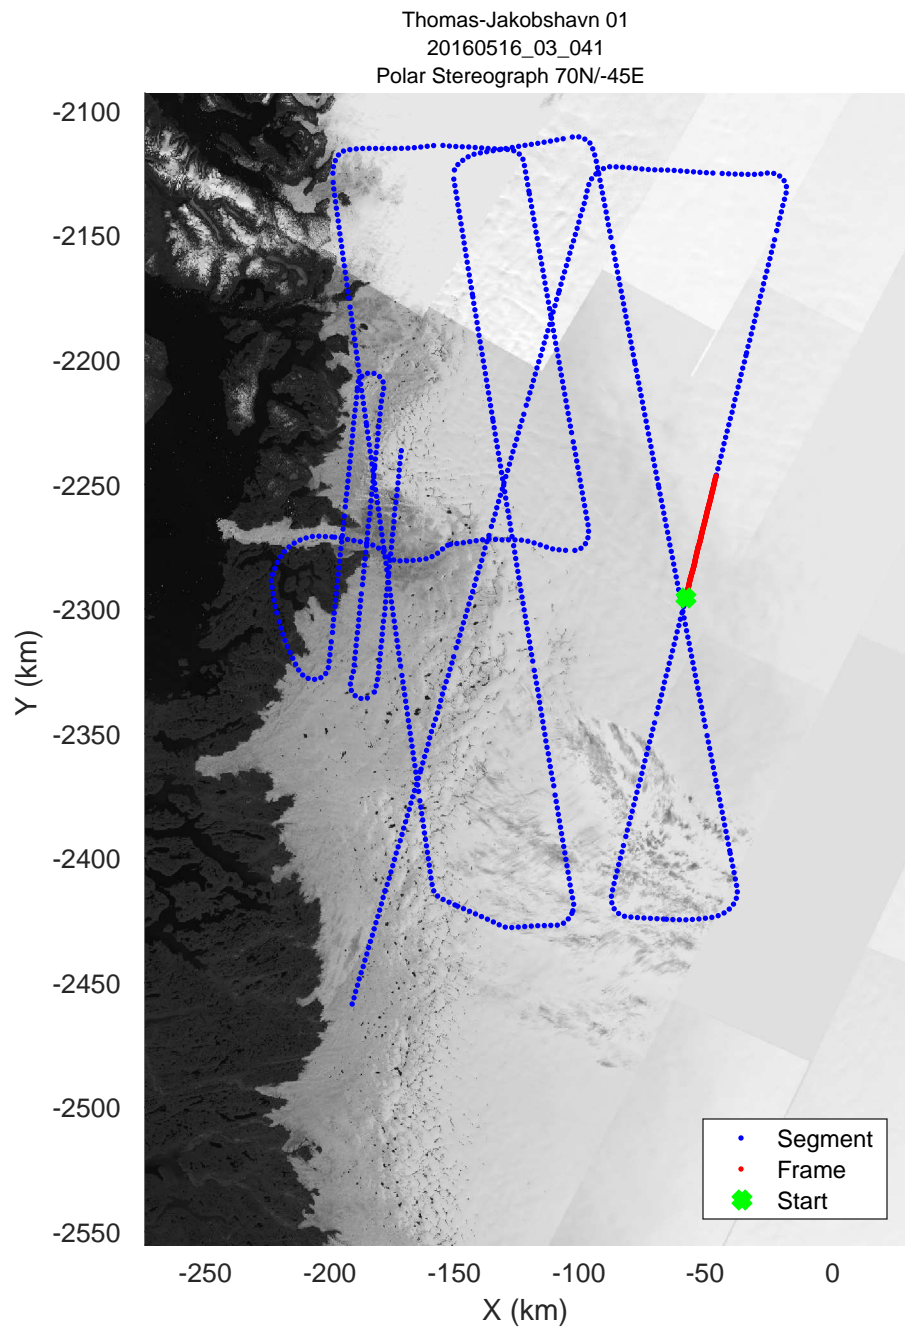

mcords5 2016_Greenland_P3: "Thomas-Jakobshavn 01" 20160516_03_039: 17:20:03.7 to 17:25:58.1 GPS

mcords5 2016_Greenland_P3: "Thomas-Jakobshavn 01" 20160516_03_040: 17:25:58.3 to 17:31:54.9 GPS

mcords5 2016_Greenland_P3: "Thomas-Jakobshavn 01" 20160516_03_040: 17:25:58.3 to 17:31:54.9 GPS