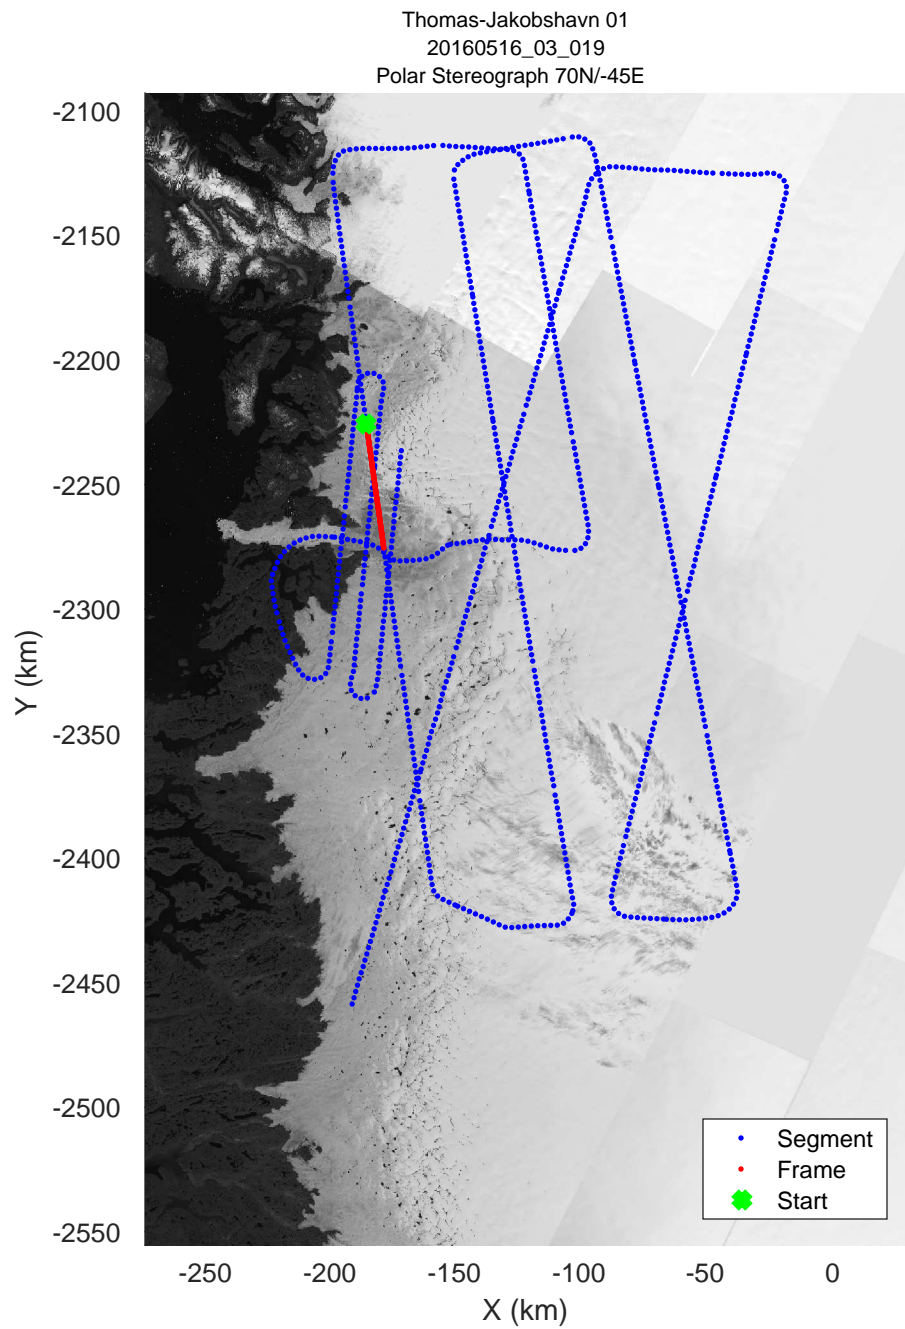

mcords5 2016_Greenland_P3: "Thomas-Jakobshavn 01" 20160516_03_017: 15:03:36.0 to 15:09:57.0 GPS

mcords5 2016_Greenland_P3: "Thomas-Jakobshavn 01" 20160516_03_018: 15:09:57.3 to 15:16:29.2 GPS

mcords5 2016_Greenland_P3: "Thomas-Jakobshavn 01" 20160516_03_018: 15:09:57.3 to 15:16:29.2 GPS