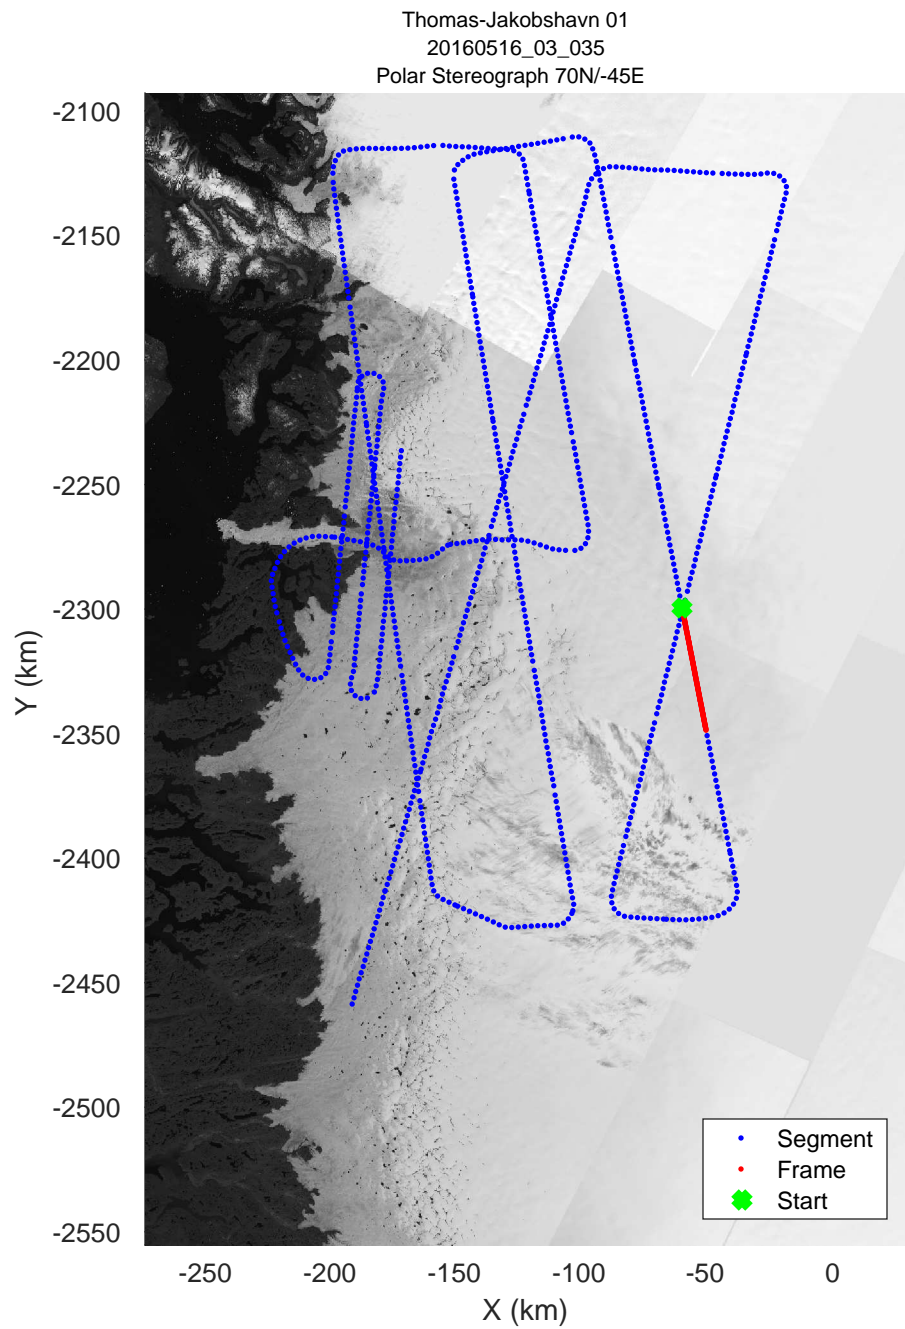

mcords5 2016_Greenland_P3: "Thomas-Jakobshavn 01" 20160516_03_033: 16:43:12.3 to 16:49:31.5 GPS

mcords5 2016_Greenland_P3: "Thomas-Jakobshavn 01" 20160516_03_034: 16:49:31.7 to 16:55:50.9 GPS

mcords5 2016_Greenland_P3: "Thomas-Jakobshavn 01" 20160516_03_034: 16:49:31.7 to 16:55:50.9 GPS