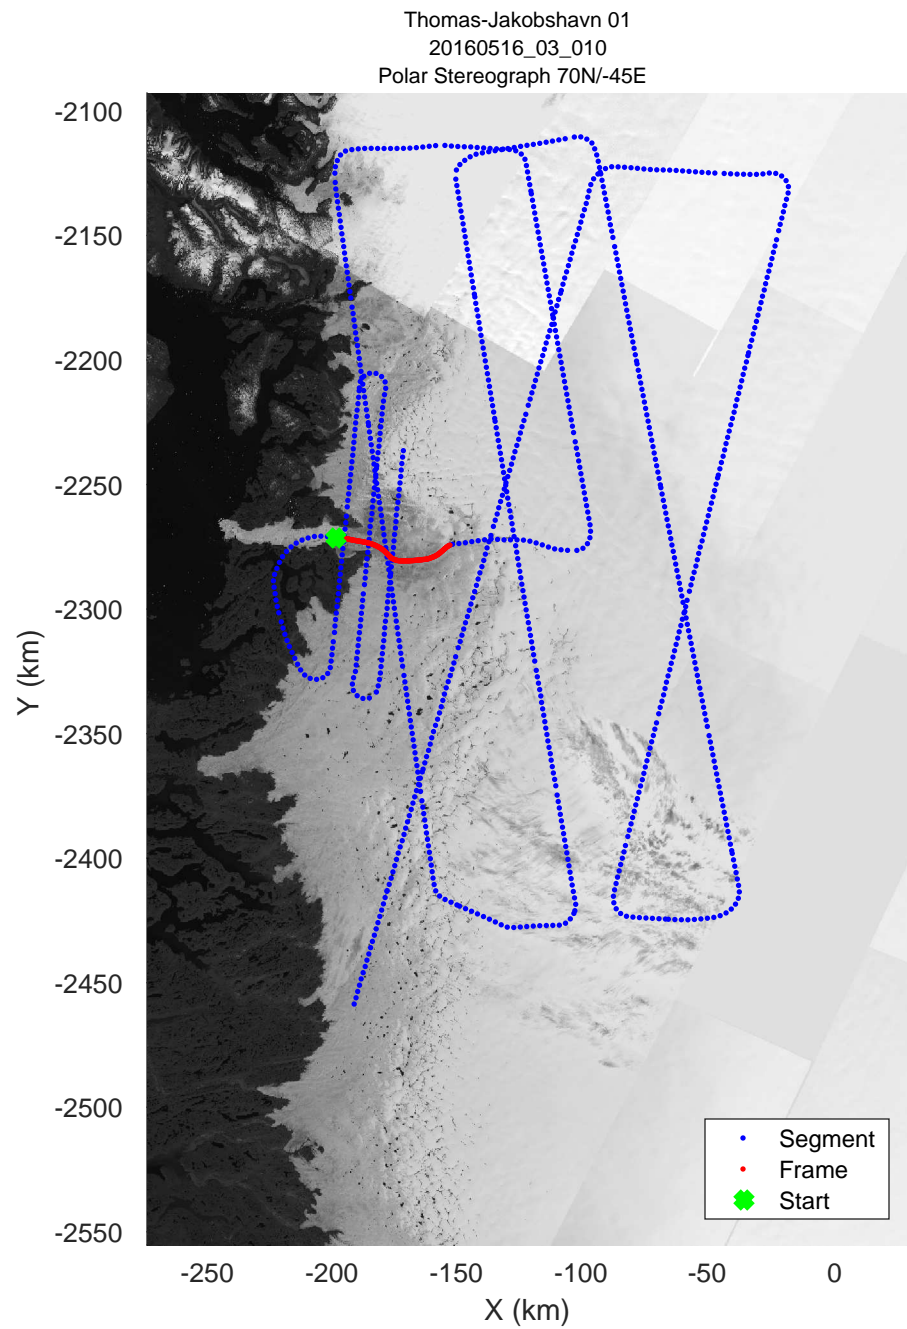

mconds5 2016_Greenland_P3: "Thomas-Jakobshavn 01" 20160516_03_008: 14:05:05.6 to 14:11:31.4 GPS

mcords5 2016_Greenland_P3: "Thomas-Jakobshavn 01" 20160516_03_009: 14:11:31.7 to 14:18:18.7 GPS

mconds5 2016_Greenland_P3: "Thomas-Jakobshavn 01" 20160516_03_009: 14:11:31.7 to 14:18:18.7 GPS