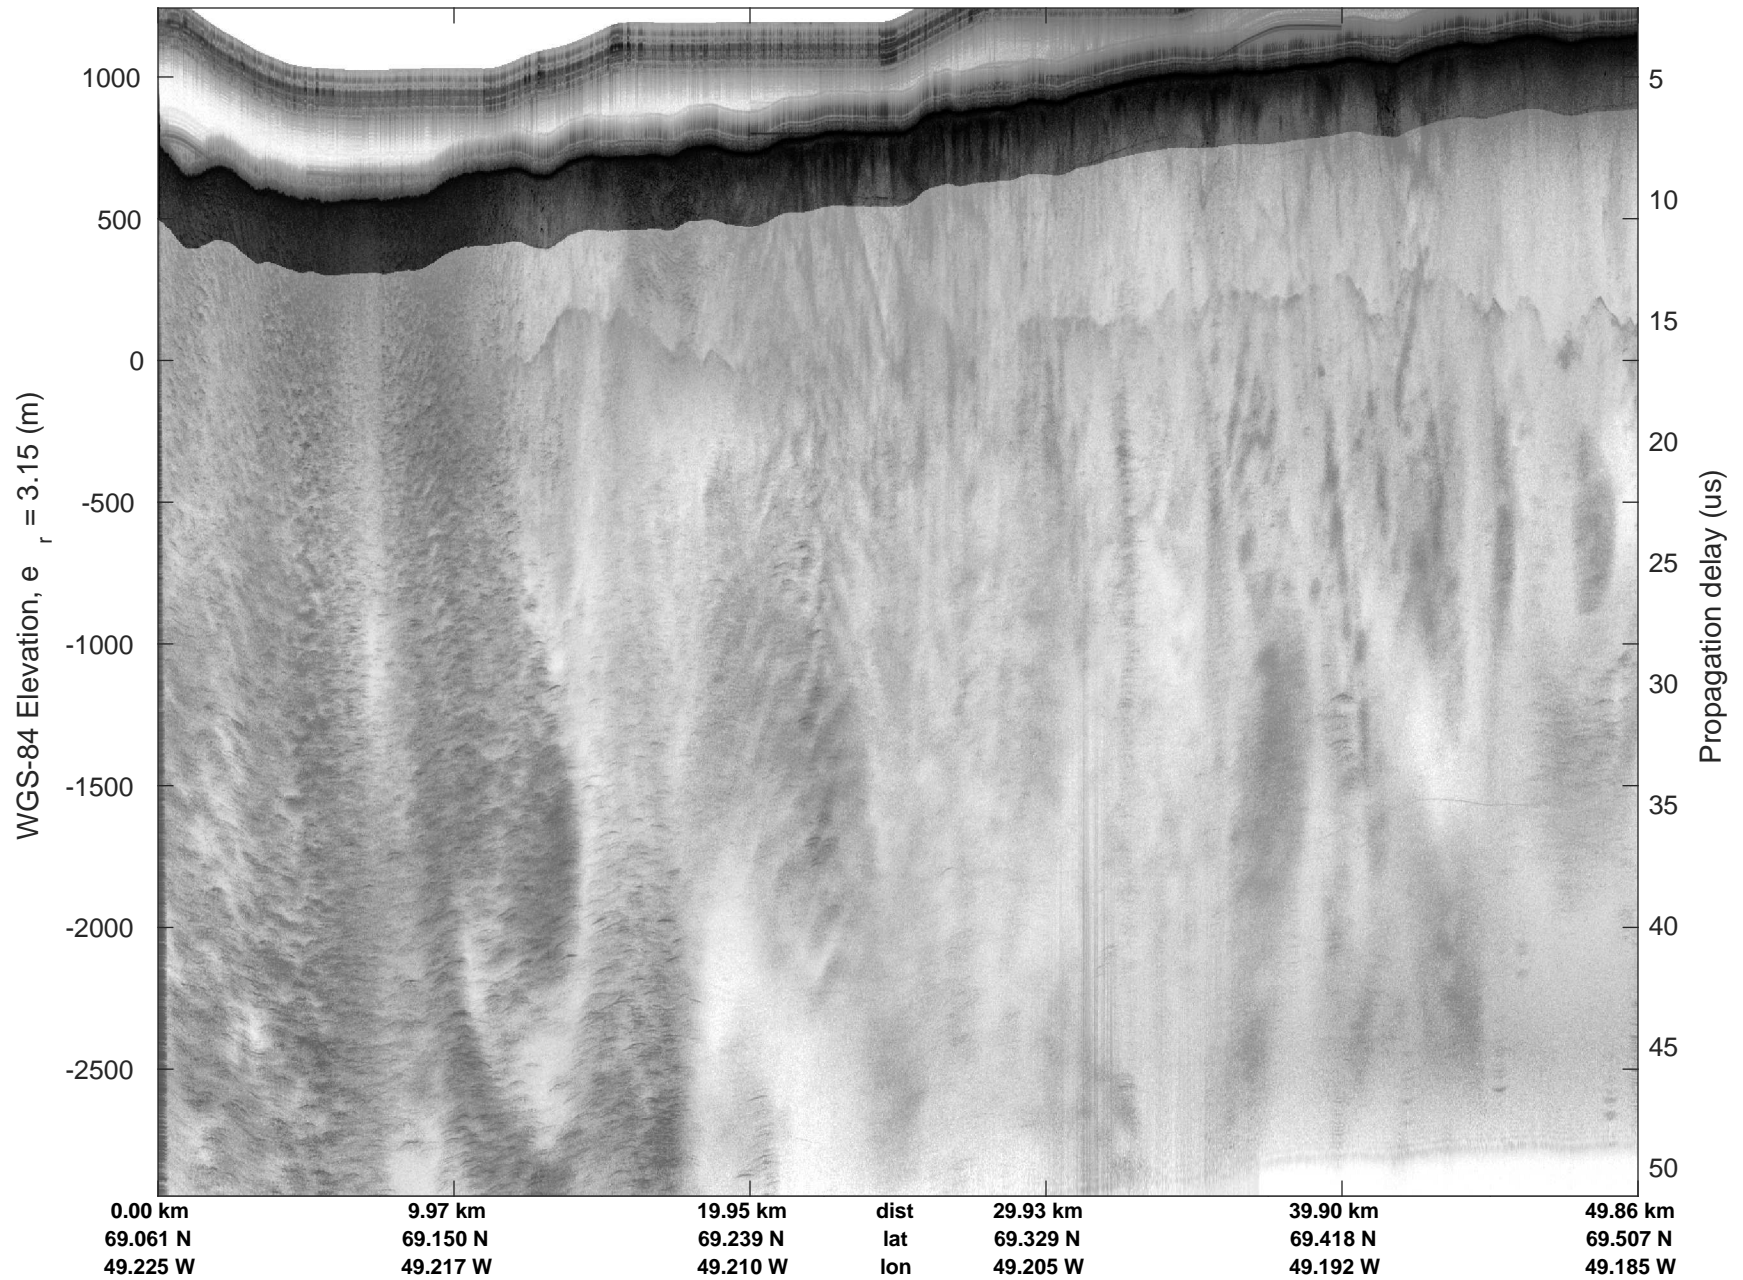

Thomas-Jakobshavn 01
 20160516_02_001
 Polar Stereograph 70N/-45E

mcords5 2016_Greenland_P3: "Thomas-Jakobshavn 01" 20160516_02_001: 13:06:29.8 to 13:13:08.0 GPS

mcords5 2016_Greenland_P3: "Thomas-Jakobshavn 01" 20160516_02_001: 13:06:29.8 to 13:13:08.0 GPS

Thomas-Jakobshavn 01
 20160516_02_002
 Polar Stereograph 70N/-45E

mcords5 2016_Greenland_P3: "Thomas-Jakobshavn 01" 20160516_02_002: 13:13:08.3 to 13:16:30.1 GPS

mconds5 2016_Greenland_P3: "Thomas-Jakobshavn 01" 20160516_02_002: 13:13:08.3 to 13:16:30.1 GPS