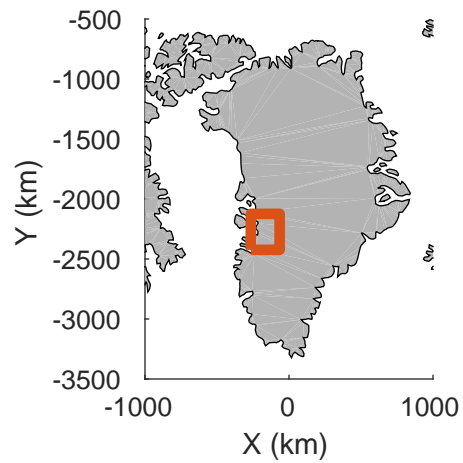

Thomas-Jakobshavn 01
 20160516_02_001
 Polar Stereograph 70N/-45E

mcords5 2016_Greenland_P3: "Thomas-Jakobshavn 01" 20160516_02_001: 13:06:29.8 to 13:13:08.0 GPS

mcords5 2016_Greenland_P3: "Thomas-Jakobshavn 01" 20160516_02_001: 13:06:29.8 to 13:13:08.0 GPS

Thomas-Jakobshavn 01
 20160516_02_002
 Polar Stereograph 70N/-45E

mcords5 2016_Greenland_P3: "Thomas-Jakobshavn 01" 20160516_02_002: 13:13:08.3 to 13:16:30.1 GPS

mconds5 2016_Greenland_P3: "Thomas-Jakobshavn 01" 20160516_02_002: 13:13:08.3 to 13:16:30.1 GPS