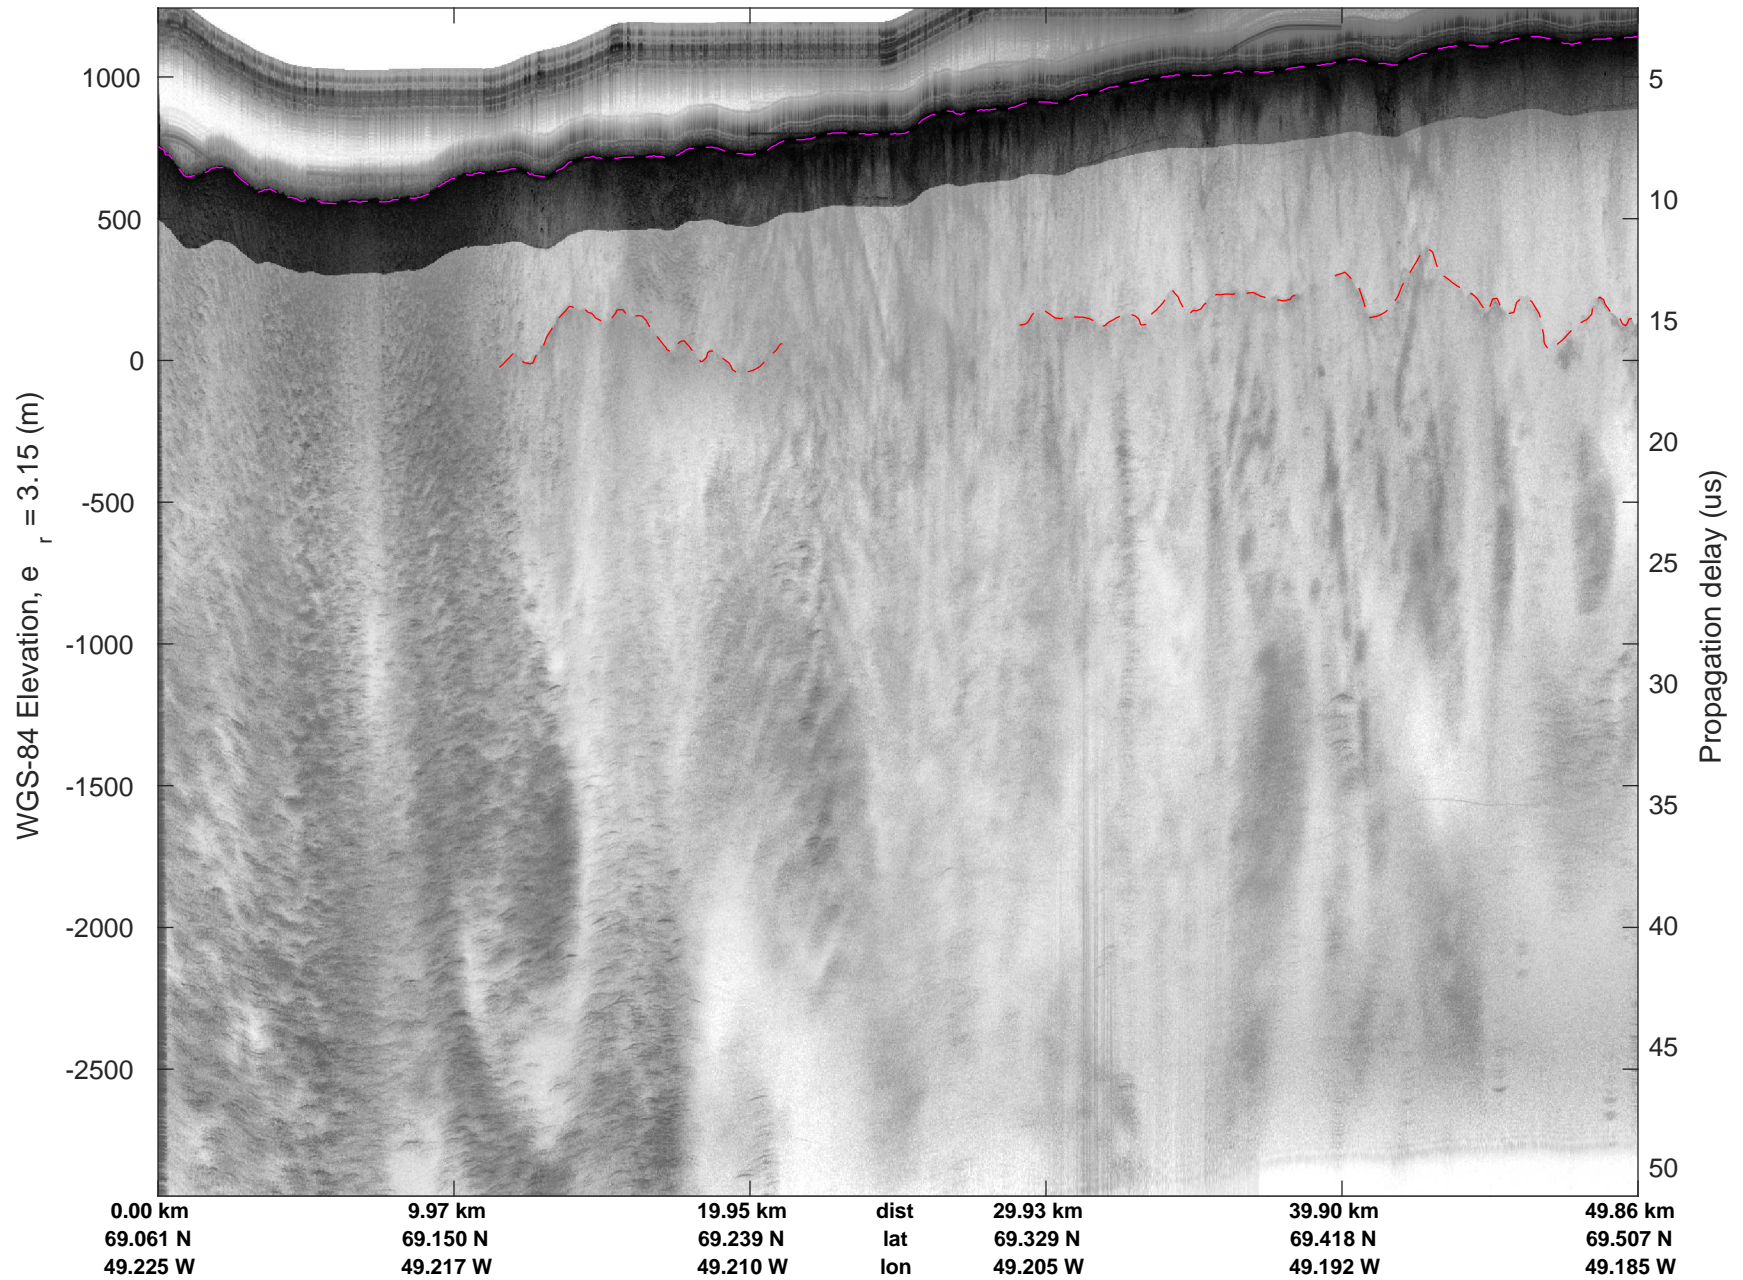

Thomas-Jakobshavn 01
 20160516_02_001
 Polar Stereograph 70N/-45E

mcords5 2016_Greenland_P3: "Thomas-Jakobshavn 01" 20160516_02_001: 13:06:29.8 to 13:13:08.0 GPS

mcords5 2016_Greenland_P3: "Thomas-Jakobshavn 01" 20160516_02_001: 13:06:29.8 to 13:13:08.0 GPS

Thomas-Jakobshavn 01
 20160516_02_002
 Polar Stereograph 70N/-45E

mcords5 2016_Greenland_P3: "Thomas-Jakobshavn 01" 20160516_02_002: 13:13:08.3 to 13:16:30.1 GPS

mconds5 2016_Greenland_P3: "Thomas-Jakobshavn 01" 20160516_02_002: 13:13:08.3 to 13:16:30.1 GPS