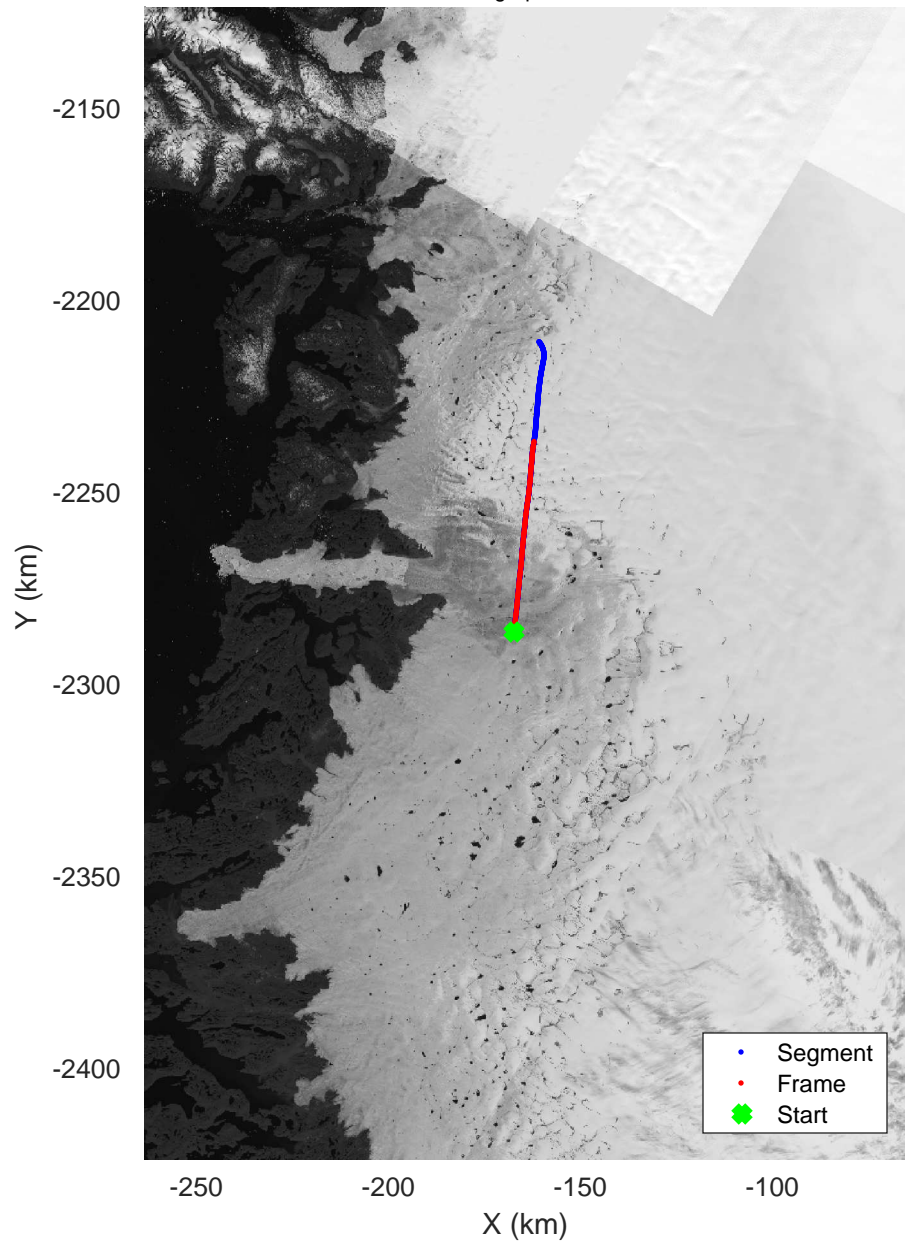

Thomas-Jakobshavn 01
 20160516_02_001
 Polar Stereograph 70N/-45E

mcords5 2016_Greenland_P3: "Thomas-Jakobshavn 01" 20160516_02_001: 13:06:29.8 to 13:13:08.0 GPS

mcords5 2016_Greenland_P3: "Thomas-Jakobshavn 01" 20160516_02_001: 13:06:29.8 to 13:13:08.0 GPS

Thomas-Jakobshavn 01
 20160516_02_002
 Polar Stereograph 70N/-45E

mcords5 2016_Greenland_P3: "Thomas-Jakobshavn 01" 20160516_02_002: 13:13:08.3 to 13:16:30.1 GPS

mconds5 2016_Greenland_P3: "Thomas-Jakobshavn 01" 20160516_02_002: 13:13:08.3 to 13:16:30.1 GPS