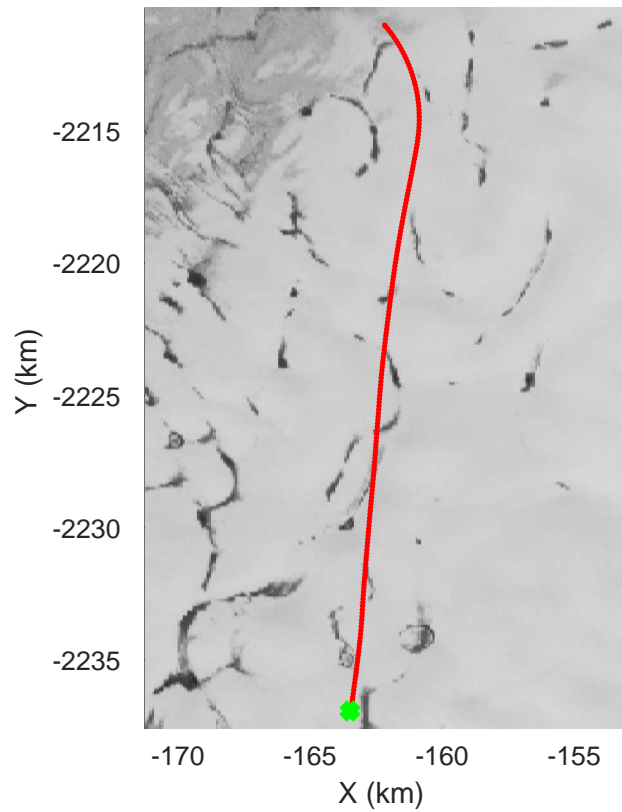

Thomas-Jakobshavn 01
 20160516_02_001
 Polar Stereograph 70N/-45E

mcords5 2016_Greenland_P3: "Thomas-Jakobshavn 01" 20160516_02_001: 13:06:29.8 to 13:13:08.0 GPS

mcords5 2016_Greenland_P3: "Thomas-Jakobshavn 01" 20160516_02_001: 13:06:29.8 to 13:13:08.0 GPS

Thomas-Jakobshavn 01
 20160516_02_002
 Polar Stereograph 70N/-45E

mcords5 2016_Greenland_P3: "Thomas-Jakobshavn 01" 20160516_02_002: 13:13:08.3 to 13:16:30.1 GPS

mconds5 2016_Greenland_P3: "Thomas-Jakobshavn 01" 20160516_02_002: 13:13:08.3 to 13:16:30.1 GPS