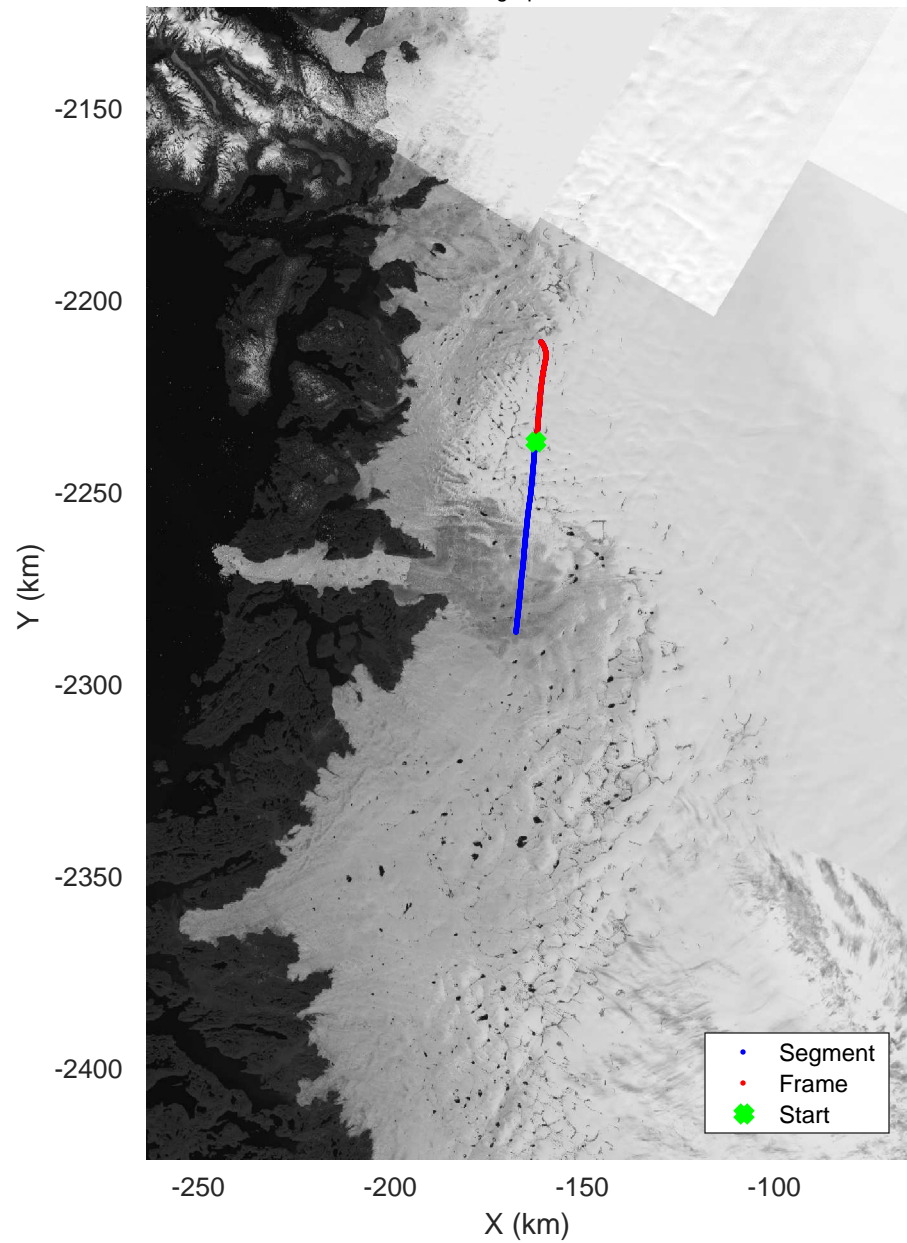

Thomas-Jakobshavn 01
 20160516_02_001
 Polar Stereograph 70N/-45E

mcords5 2016_Greenland_P3: "Thomas-Jakobshavn 01" 20160516_02_001: 13:06:29.8 to 13:13:08.0 GPS

mcords5 2016_Greenland_P3: "Thomas-Jakobshavn 01" 20160516_02_001: 13:06:29.8 to 13:13:08.0 GPS

Thomas-Jakobshavn 01
 20160516_02_002
 Polar Stereograph 70N/-45E

mcords5 2016_Greenland_P3: "Thomas-Jakobshavn 01" 20160516_02_002: 13:13:08.3 to 13:16:30.1 GPS

mconds5 2016_Greenland_P3: "Thomas-Jakobshavn 01" 20160516_02_002: 13:13:08.3 to 13:16:30.1 GPS