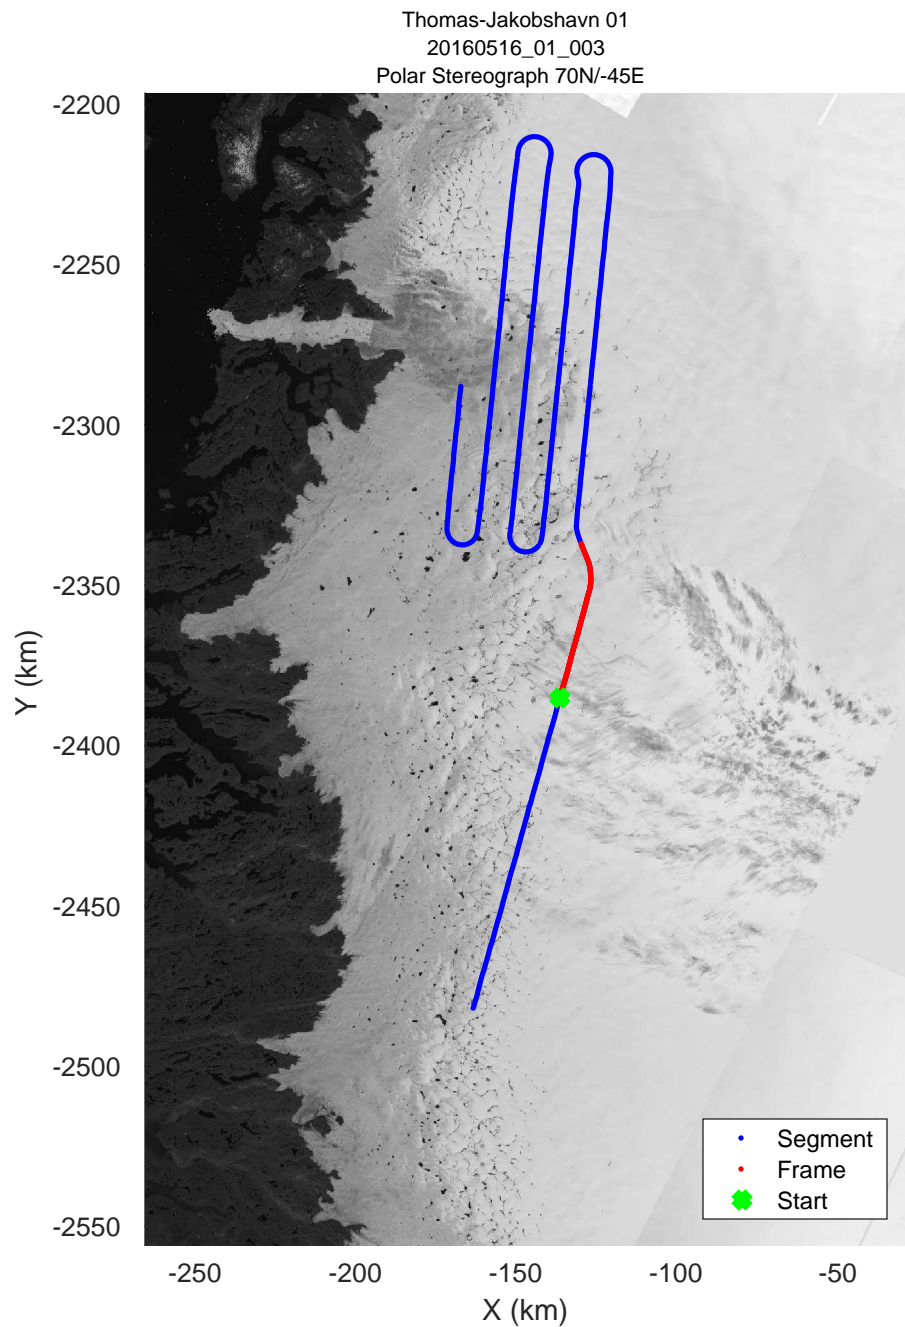

mcords5 2016_Greenland_P3: "Thomas-Jakobshavn 01" 20160516_01_001: 11:33:35.7 to 11:39:53.2 GPS

mcords5 2016_Greenland_P3: "Thomas-Jakobshavn 01" 20160516_01_001: 11:33:35.7 to 11:39:53.2 GPS

mcords5 2016_Greenland_P3: "Thomas-Jakobshavn 01" 20160516_01_002: 11:39:53.5 to 11:46:14.5 GPS

mcords5 2016_Greenland_P3: "Thomas-Jakobshavn 01" 20160516_01_002: 11:39:53.5 to 11:46:14.5 GPS

mcords5 2016_Greenland_P3: "Thomas-Jakobshavn 01" 20160516_01_003: 11:46:14.8 to 11:52:32.5 GPS

mcords5 2016_Greenland_P3: "Thomas-Jakobshavn 01" 20160516_01_003: 11:46:14.8 to 11:52:32.5 GPS