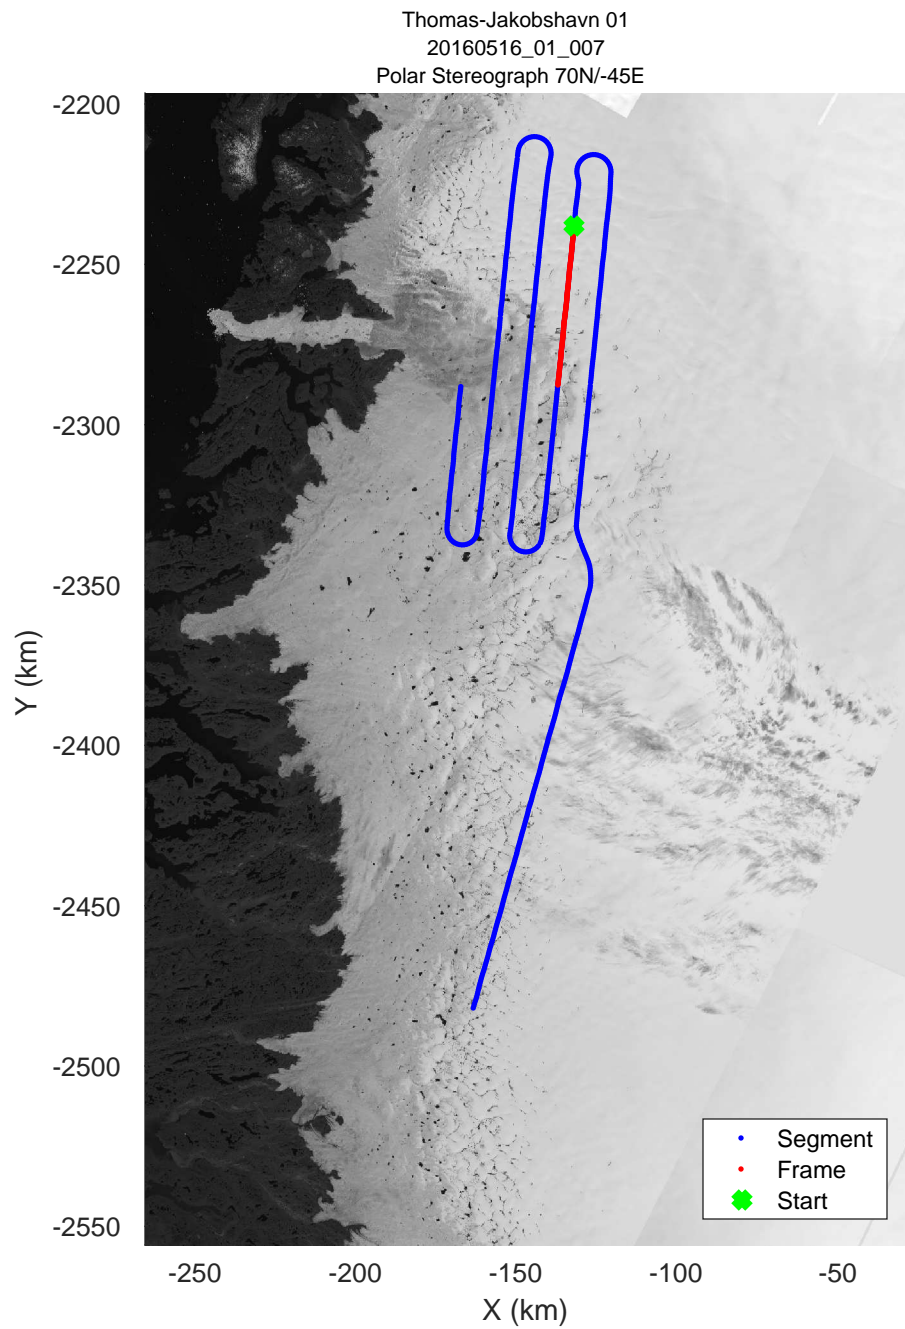

mcords5 2016_Greenland_P3: "Thomas-Jakobshavn 01" 20160516_01_005: 11:58:53.9 to 12:05:16.1 GPS

mcords5 2016_Greenland_P3: "Thomas-Jakobshavn 01" 20160516_01_006: 12:05:16.4 to 12:11:40.7 GPS

mconds5 2016_Greenland_P3: "Thomas-Jakobshavn 01" 20160516_01_006: 12:05:16.4 to 12:11:40.7 GPS