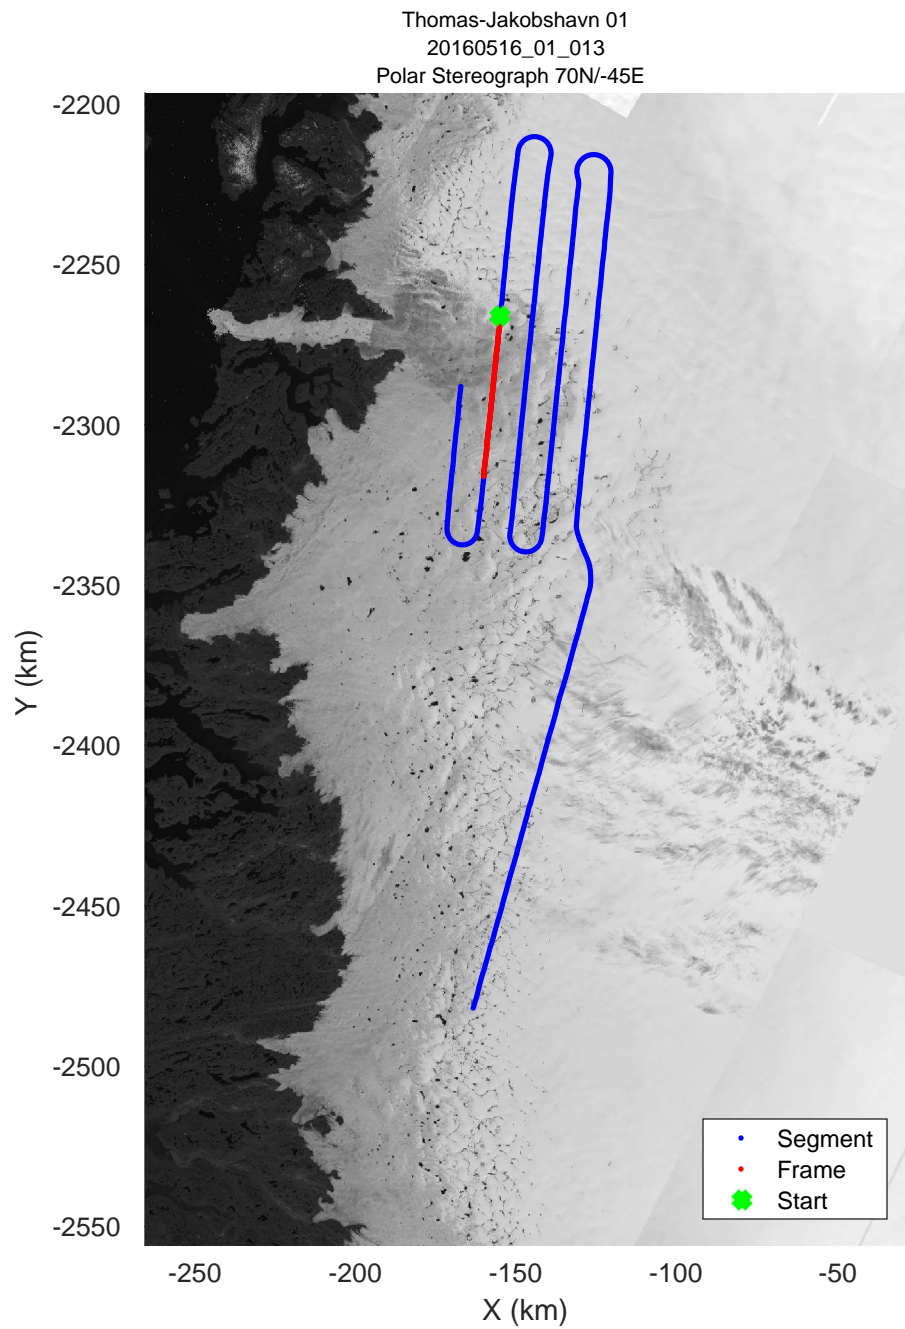

mcords5 2016_Greenland_P3: "Thomas-Jakobshavn 01" 20160516_01_011: 12:37:02.1 to 12:43:28.7 GPS

mcords5 2016_Greenland_P3: "Thomas-Jakobshavn 01" 20160516_01_012: 12:43:29.0 to 12:49:53.4 GPS

mcords5 2016_Greenland_P3: "Thomas-Jakobshavn 01" 20160516_01_012: 12:43:29.0 to 12:49:53.4 GPS