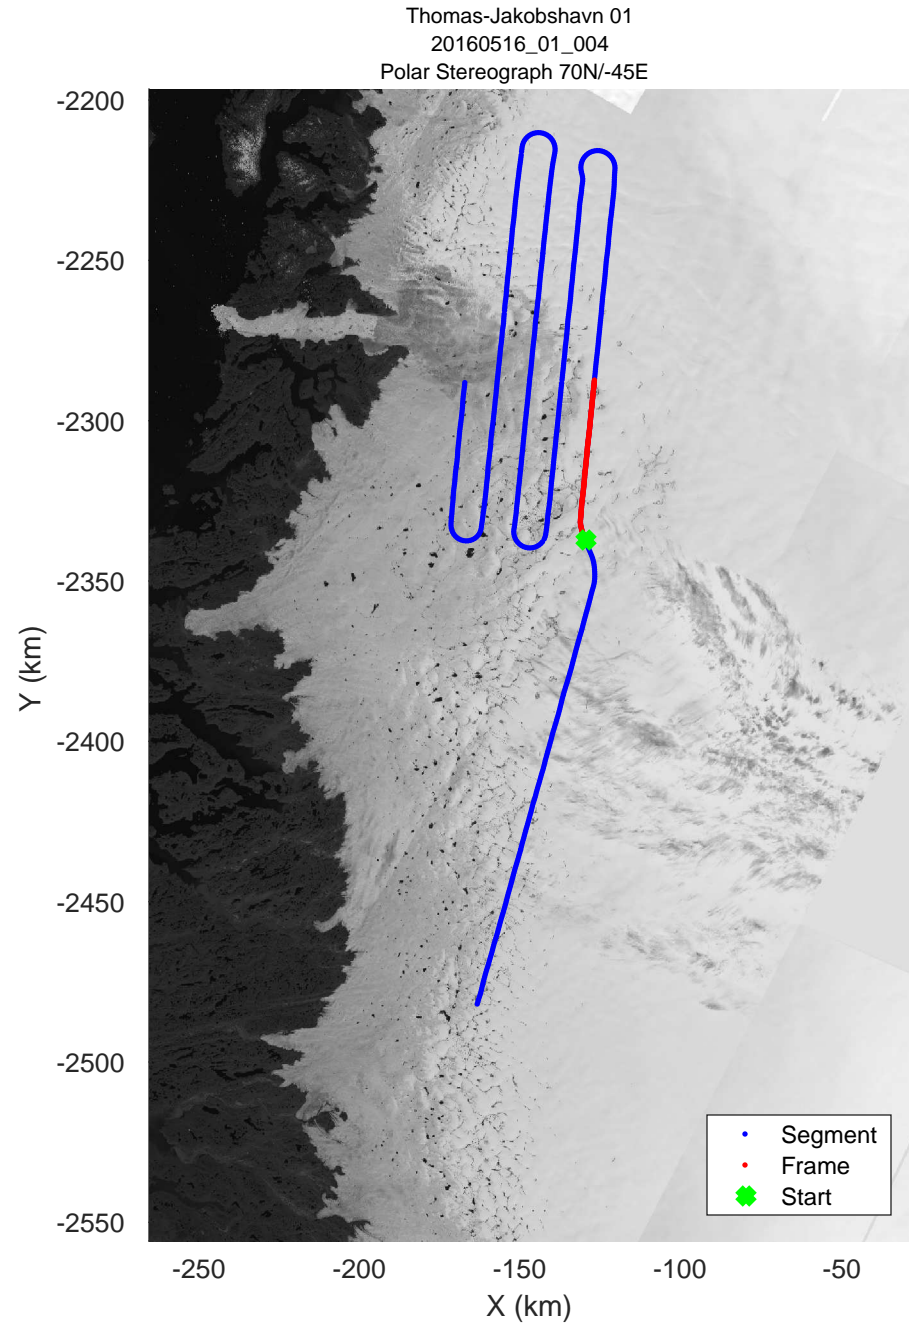

mcords5 2016_Greenland_P3: "Thomas-Jakobshavn 01" 20160516_01_002: 11:39:53.5 to 11:46:14.5 GPS

mcords5 2016_Greenland_P3: "Thomas-Jakobshavn 01" 20160516_01_003: 11:46:14.8 to 11:52:32.5 GPS

mcords5 2016_Greenland_P3: "Thomas-Jakobshavn 01" 20160516_01_003: 11:46:14.8 to 11:52:32.5 GPS