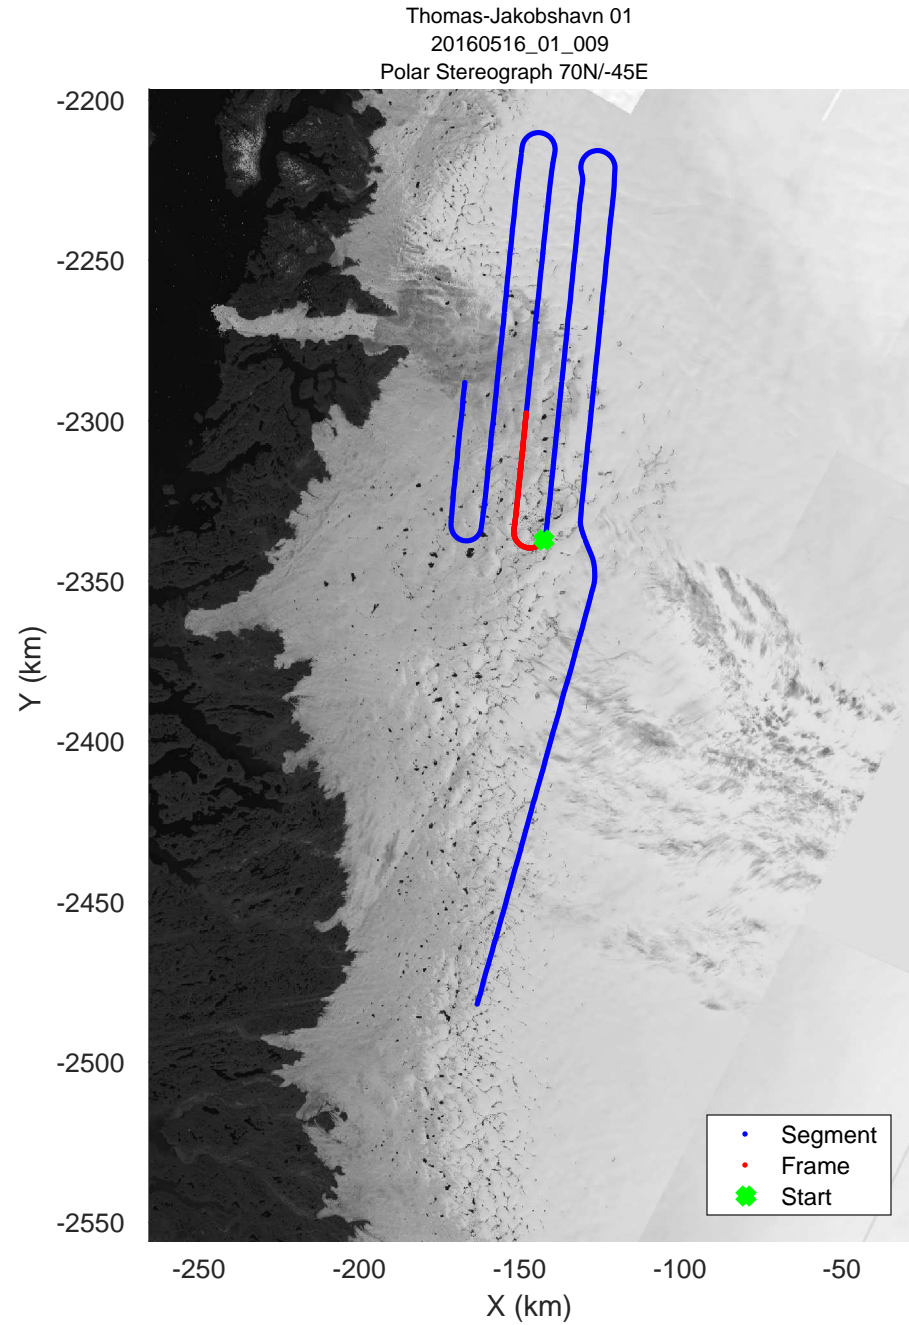

mcords5 2016_Greenland_P3: "Thomas-Jakobshavn 01" 20160516_01_007: 12:11:41.0 to 12:17:58.5 GPS

mcords5 2016_Greenland_P3: "Thomas-Jakobshavn 01" 20160516_01_007: 12:11:41.0 to 12:17:58.5 GPS

mcords5 2016_Greenland_P3: "Thomas-Jakobshavn 01" 20160516_01_008: 12:17:58.7 to 12:24:22.1 GPS

mcords5 2016_Greenland_P3: "Thomas-Jakobshavn 01" 20160516_01_008: 12:17:58.7 to 12:24:22.1 GPS

mcords5 2016_Greenland_P3: "Thomas-Jakobshavn 01" 20160516_01_009: 12:24:22.4 to 12:30:32.1 GPS

mcords5 2016_Greenland_P3: "Thomas-Jakobshavn 01" 20160516_01_009: 12:24:22.4 to 12:30:32.1 GPS