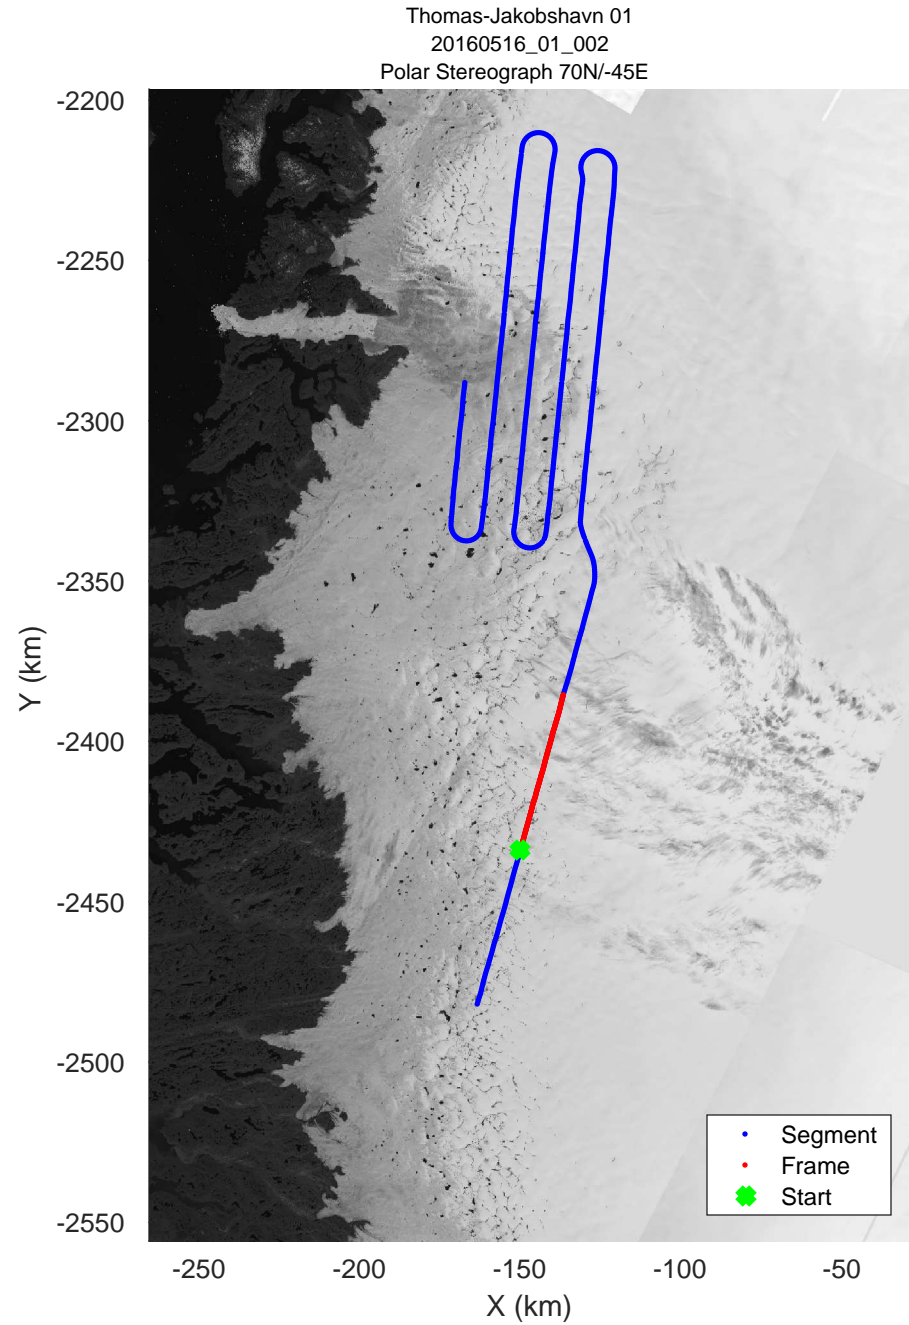

mcords5 2016_Greenland_P3: "Thomas-Jakobshavn 01" 20160516_01_001: 11:33:35.7 to 11:39:53.2 GPS

mcords5 2016_Greenland_P3: "Thomas-Jakobshavn 01" 20160516_01_001: 11:33:35.7 to 11:39:53.2 GPS

mcords5 2016_Greenland_P3: "Thomas-Jakobshavn 01" 20160516_01_002: 11:39:53.5 to 11:46:14.5 GPS

mcords5 2016_Greenland_P3: "Thomas-Jakobshavn 01" 20160516_01_002: 11:39:53.5 to 11:46:14.5 GPS

mcords5 2016_Greenland_P3: "Thomas-Jakobshavn 01" 20160516_01_003: 11:46:14.8 to 11:52:32.5 GPS

mcords5 2016_Greenland_P3: "Thomas-Jakobshavn 01" 20160516_01_003: 11:46:14.8 to 11:52:32.5 GPS