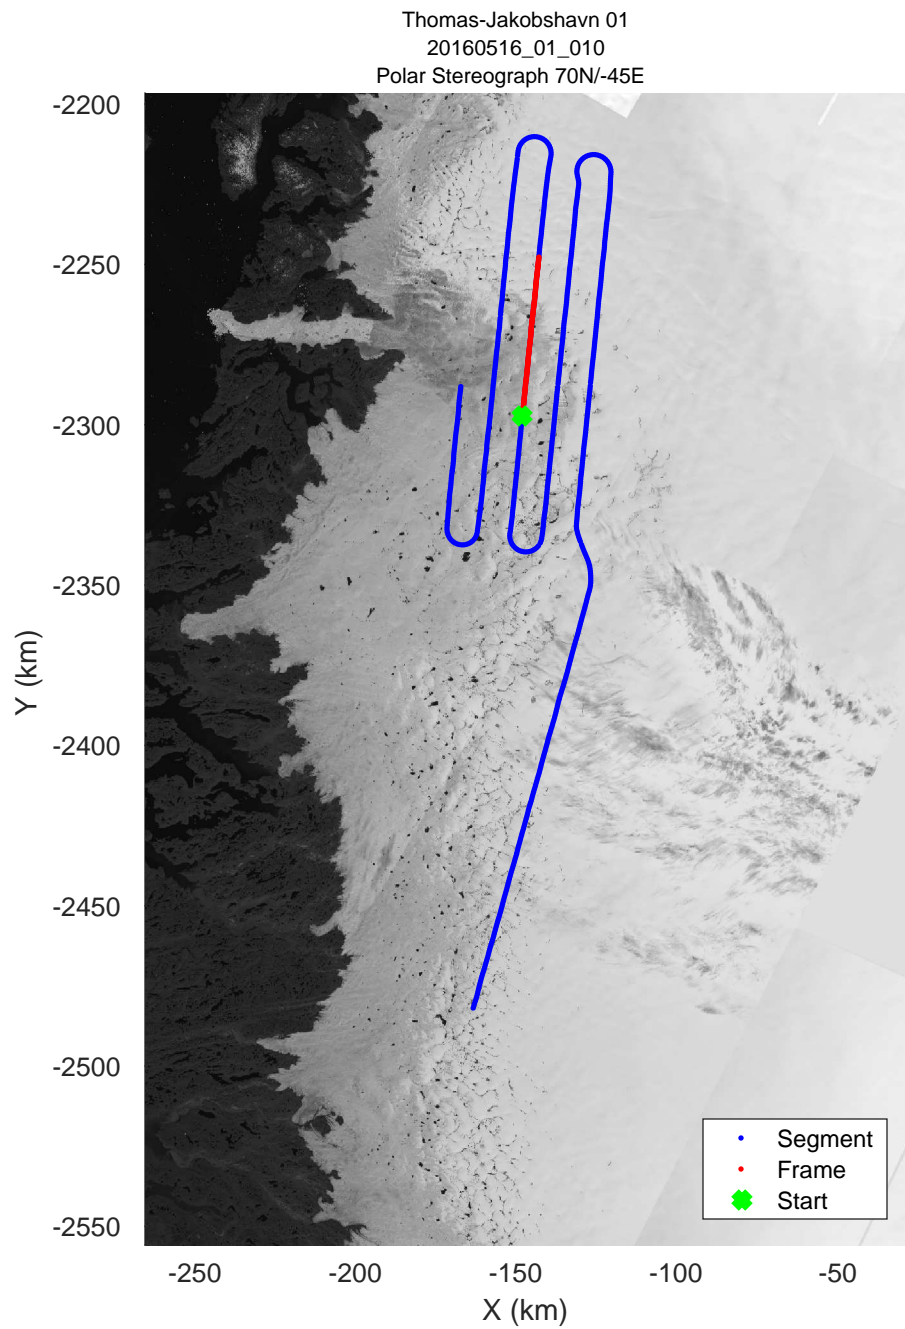

mcords5 2016_Greenland_P3: "Thomas-Jakobshavn 01" 20160516_01_008: 12:17:58.7 to 12:24:22.1 GPS

mcords5 2016_Greenland_P3: "Thomas-Jakobshavn 01" 20160516_01_009: 12:24:22.4 to 12:30:32.1 GPS

mcords5 2016_Greenland_P3: "Thomas-Jakobshavn 01" 20160516_01_009: 12:24:22.4 to 12:30:32.1 GPS