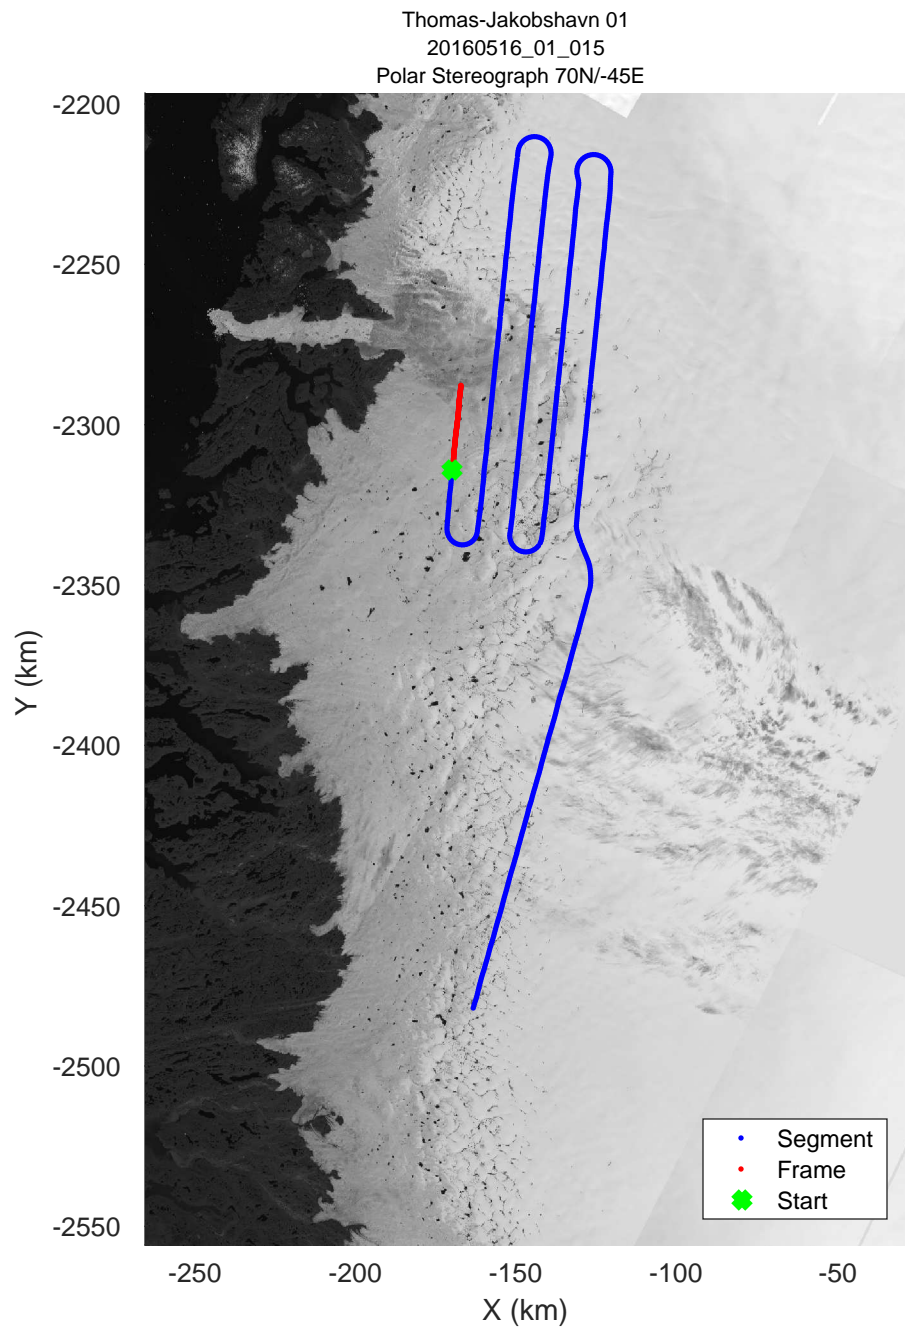

mcords5 2016_Greenland_P3: "Thomas-Jakobshavn 01" 20160516_01_013: 12:49:53.7 to 12:56:34.4 GPS

mcords5 2016_Greenland_P3: "Thomas-Jakobshavn 01" 20160516_01_013: 12:49:53.7 to 12:56:34.4 GPS

mcords5 2016_Greenland_P3: "Thomas-Jakobshavn 01" 20160516_01_014: 12:56:34.7 to 13:02:58.5 GPS

mcords5 2016_Greenland_P3: "Thomas-Jakobshavn 01" 20160516_01_014: 12:56:34.7 to 13:02:58.5 GPS

mcords5 2016_Greenland_P3: "Thomas-Jakobshavn 01" 20160516_01_015: 13:02:58.8 to 13:06:22.7 GPS

mcords5 2016_Greenland_P3: "Thomas-Jakobshavn 01" 20160516_01_015: 13:02:58.8 to 13:06:22.7 GPS