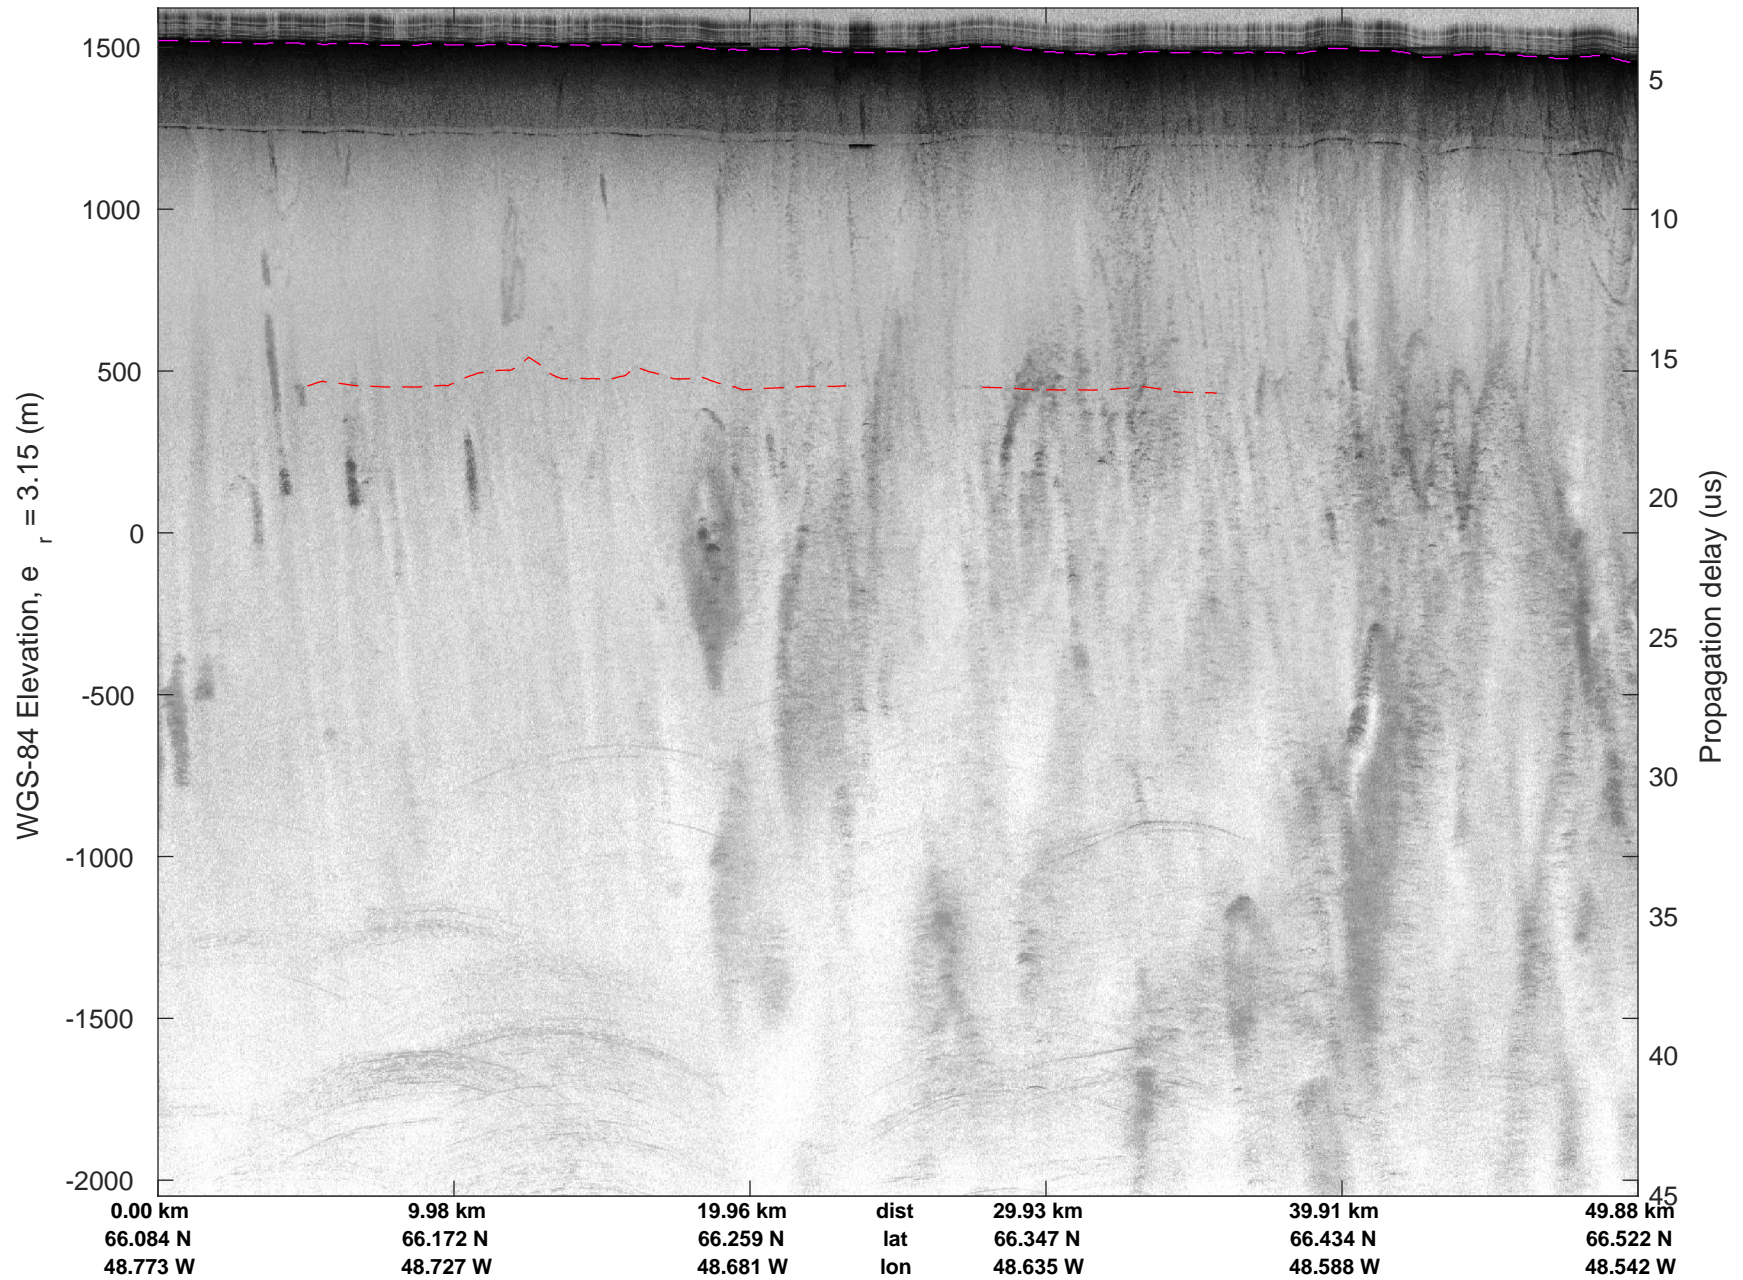

Southwest coastal A
20160514_03_001
Polar Stereograph 70N/-45E

mcords5 2016_Greenland_P3: "Southwest coastal A" 20160514_03_001: 20:22:00.3 to 20:28:06.3 GPS

mcords5 2016_Greenland_P3: "Southwest coastal A" 20160514_03_001: 20:22:00.3 to 20:28:06.3 GPS

Southwest coastal A
20160514_03_002
Polar Stereograph 70N/-45E

mcords5 2016_Greenland_P3: "Southwest coastal A" 20160514_03_002: 20:28:06.6 to 20:35:57.7 GPS

mcords5 2016_Greenland_P3: "Southwest coastal A" 20160514_03_002: 20:28:06.6 to 20:35:57.7 GPS