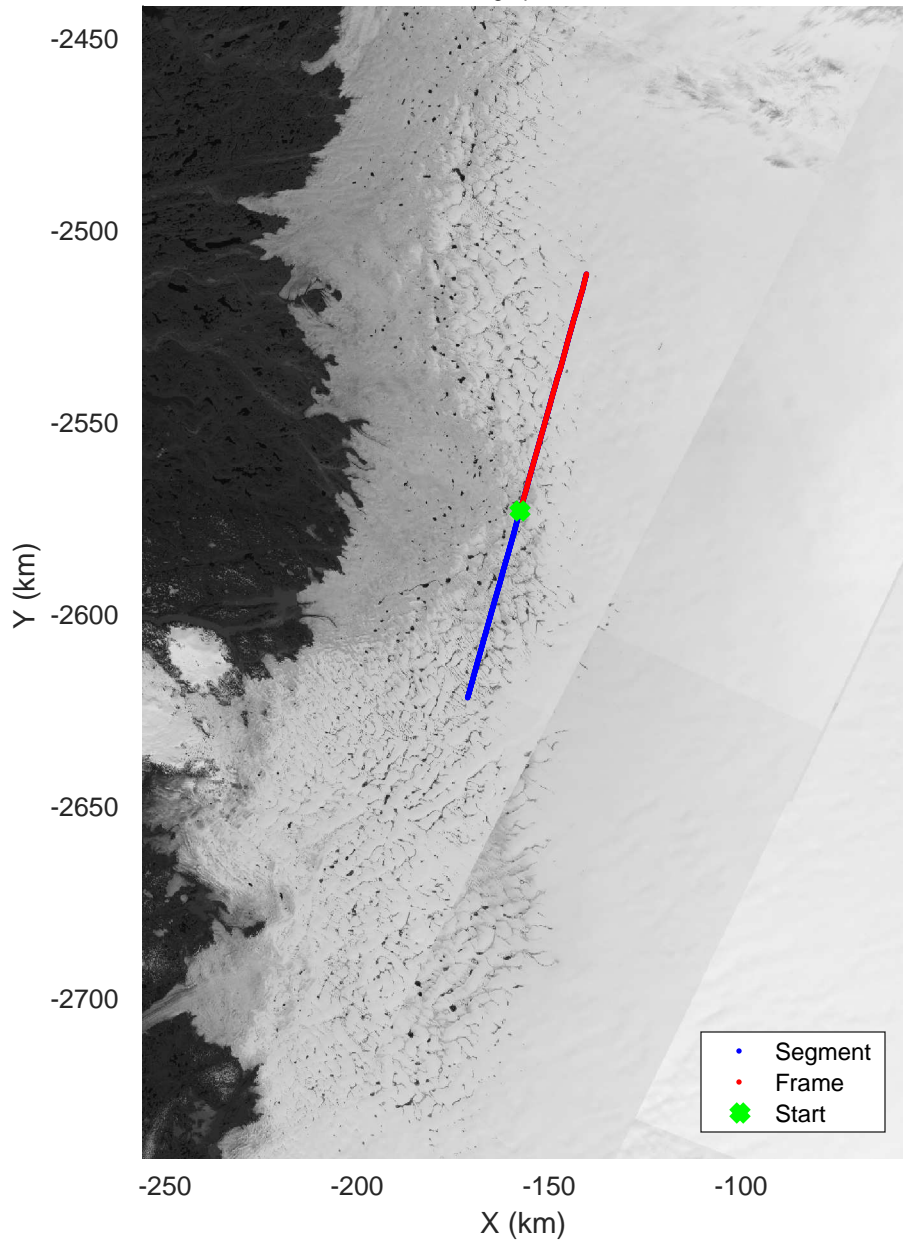

Southwest coastal A
20160514_03_001
Polar Stereograph 70N/-45E

mcords5 2016_Greenland_P3: "Southwest coastal A" 20160514_03_001: 20:22:00.3 to 20:28:06.3 GPS

mcords5 2016_Greenland_P3: "Southwest coastal A" 20160514_03_001: 20:22:00.3 to 20:28:06.3 GPS

Southwest coastal A
20160514_03_002
Polar Stereograph 70N/-45E

mcords5 2016_Greenland_P3: "Southwest coastal A" 20160514_03_002: 20:28:06.6 to 20:35:57.7 GPS

mcords5 2016_Greenland_P3: "Southwest coastal A" 20160514_03_002: 20:28:06.6 to 20:35:57.7 GPS