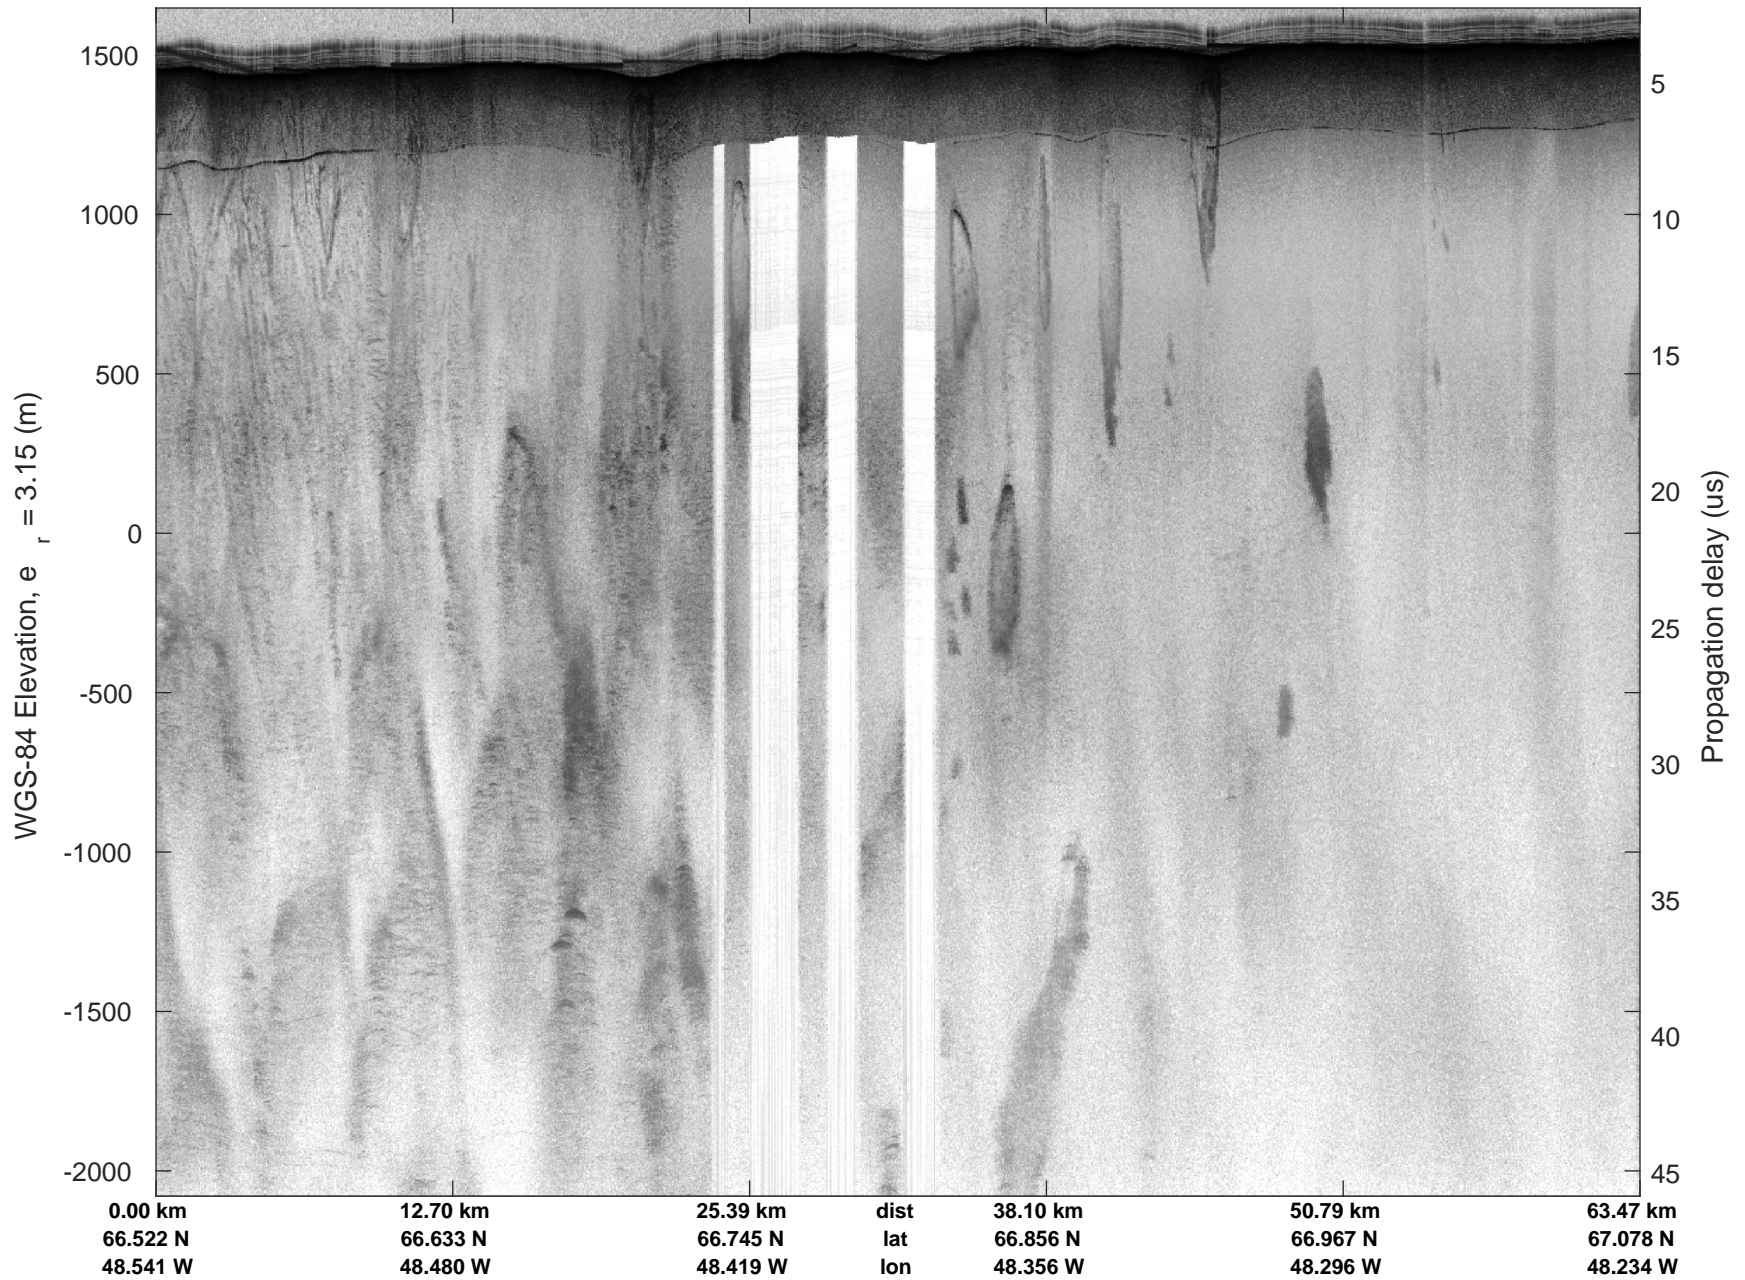

Southwest coastal A
20160514_03_001
Polar Stereograph 70N/-45E

mcords5 2016_Greenland_P3: "Southwest coastal A" 20160514_03_001: 20:22:00.3 to 20:28:06.3 GPS

mcords5 2016_Greenland_P3: "Southwest coastal A" 20160514_03_001: 20:22:00.3 to 20:28:06.3 GPS

Southwest coastal A
20160514_03_002
Polar Stereograph 70N/-45E

mcords5 2016_Greenland_P3: "Southwest coastal A" 20160514_03_002: 20:28:06.6 to 20:35:57.7 GPS

mcords5 2016_Greenland_P3: "Southwest coastal A" 20160514_03_002: 20:28:06.6 to 20:35:57.7 GPS