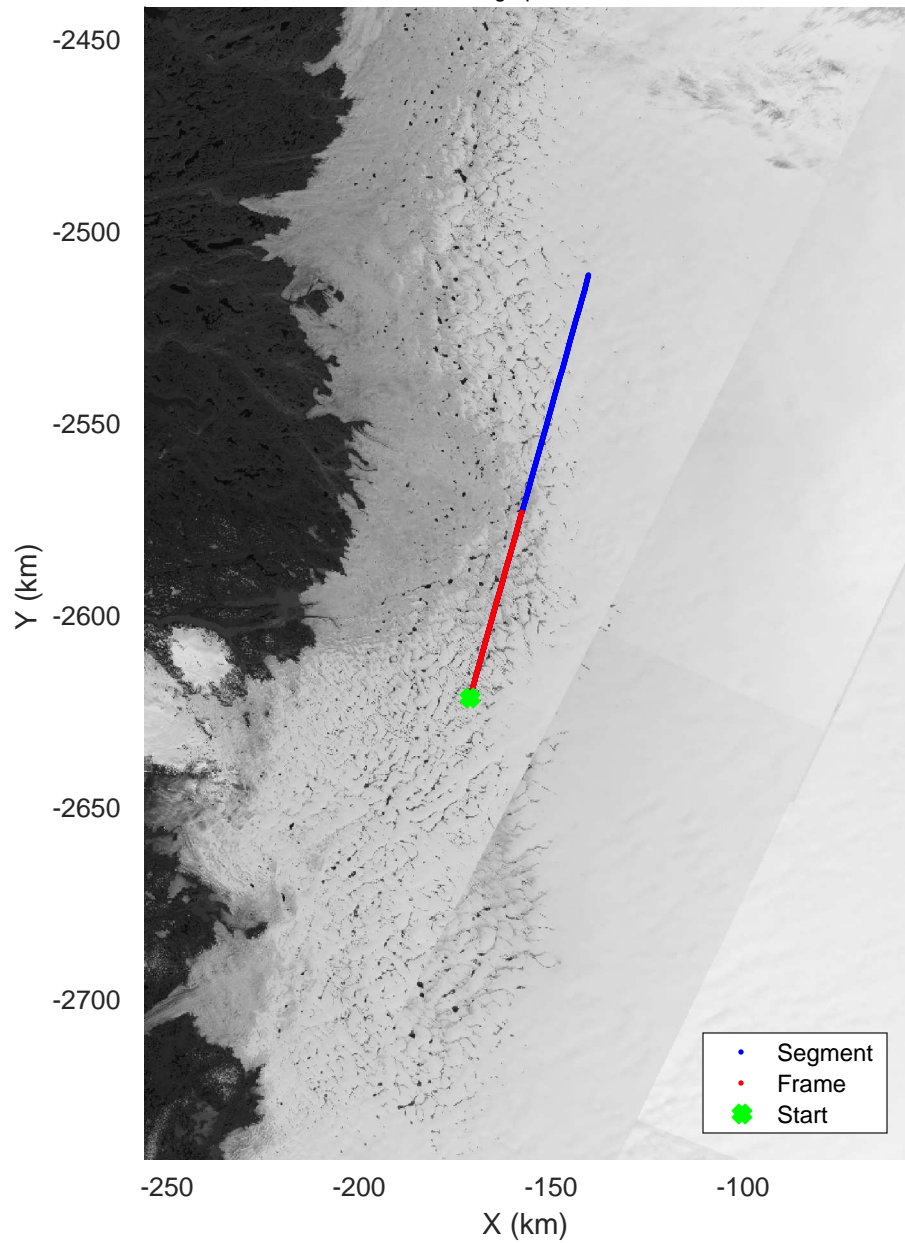

Southwest coastal A
20160514_03_001
Polar Stereograph 70N/-45E

mcords5 2016_Greenland_P3: "Southwest coastal A" 20160514_03_001: 20:22:00.3 to 20:28:06.3 GPS

mcords5 2016_Greenland_P3: "Southwest coastal A" 20160514_03_001: 20:22:00.3 to 20:28:06.3 GPS

Southwest coastal A
20160514_03_002
Polar Stereograph 70N/-45E

mcords5 2016_Greenland_P3: "Southwest coastal A" 20160514_03_002: 20:28:06.6 to 20:35:57.7 GPS

mcords5 2016_Greenland_P3: "Southwest coastal A" 20160514_03_002: 20:28:06.6 to 20:35:57.7 GPS