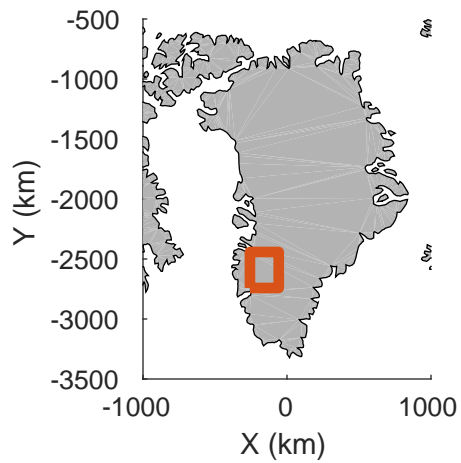

Southwest coastal A
20160514_03_001
Polar Stereograph 70N/-45E

mcords5 2016_Greenland_P3: "Southwest coastal A" 20160514_03_001: 20:22:00.3 to 20:28:06.3 GPS

mcords5 2016_Greenland_P3: "Southwest coastal A" 20160514_03_001: 20:22:00.3 to 20:28:06.3 GPS

Southwest coastal A
20160514_03_002
Polar Stereograph 70N/-45E

mcords5 2016_Greenland_P3: "Southwest coastal A" 20160514_03_002: 20:28:06.6 to 20:35:57.7 GPS

mcords5 2016_Greenland_P3: "Southwest coastal A" 20160514_03_002: 20:28:06.6 to 20:35:57.7 GPS