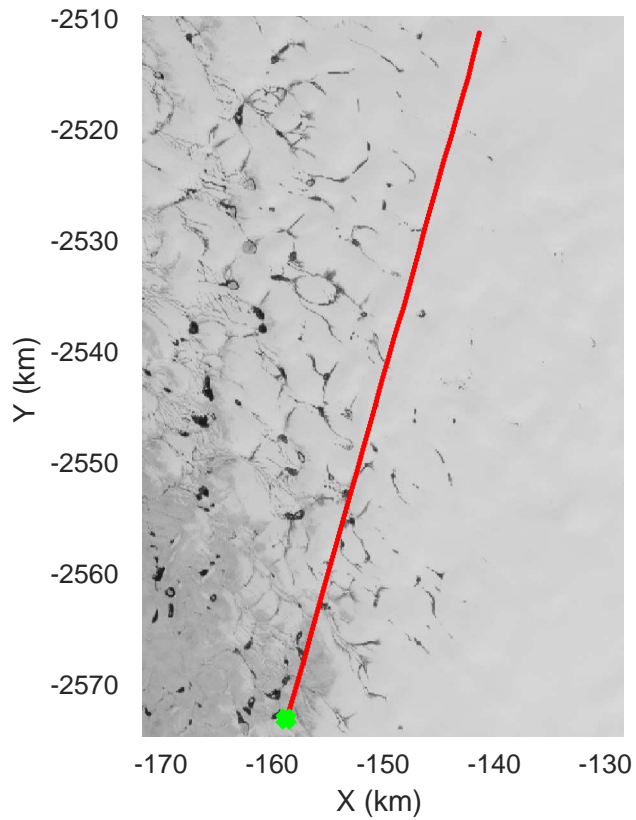

Southwest coastal A
20160514_03_001
Polar Stereograph 70N/-45E

mcords5 2016_Greenland_P3: "Southwest coastal A" 20160514_03_001: 20:22:00.3 to 20:28:06.3 GPS

mcords5 2016_Greenland_P3: "Southwest coastal A" 20160514_03_001: 20:22:00.3 to 20:28:06.3 GPS

Southwest coastal A
20160514_03_002
Polar Stereograph 70N/-45E

mcords5 2016_Greenland_P3: "Southwest coastal A" 20160514_03_002: 20:28:06.6 to 20:35:57.7 GPS

mcords5 2016_Greenland_P3: "Southwest coastal A" 20160514_03_002: 20:28:06.6 to 20:35:57.7 GPS