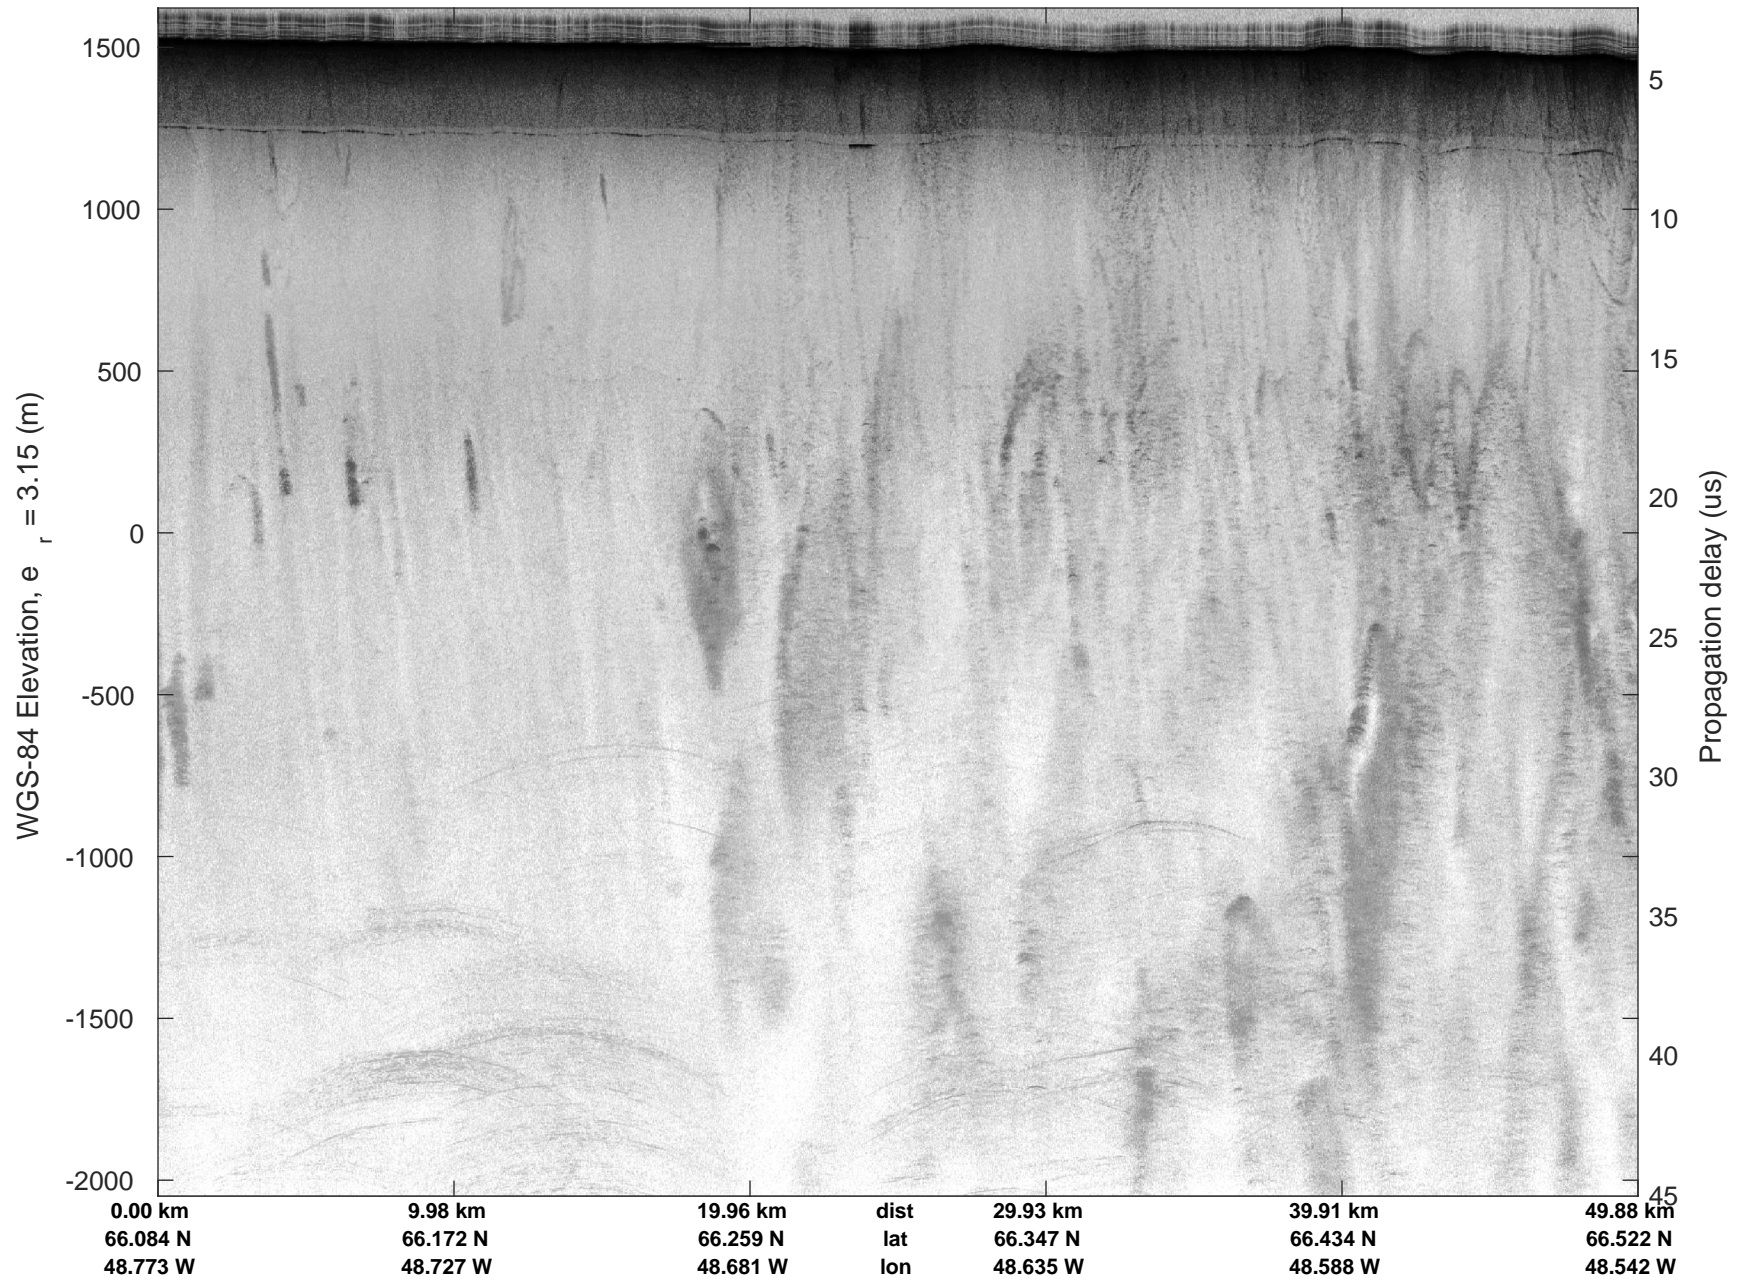

Southwest coastal A
20160514_03_001
Polar Stereograph 70N/-45E

mcords5 2016_Greenland_P3: "Southwest coastal A" 20160514_03_001: 20:22:00.3 to 20:28:06.3 GPS

mcords5 2016_Greenland_P3: "Southwest coastal A" 20160514_03_001: 20:22:00.3 to 20:28:06.3 GPS

Southwest coastal A
20160514_03_002
Polar Stereograph 70N/-45E

mcords5 2016_Greenland_P3: "Southwest coastal A" 20160514_03_002: 20:28:06.6 to 20:35:57.7 GPS

mcords5 2016_Greenland_P3: "Southwest coastal A" 20160514_03_002: 20:28:06.6 to 20:35:57.7 GPS