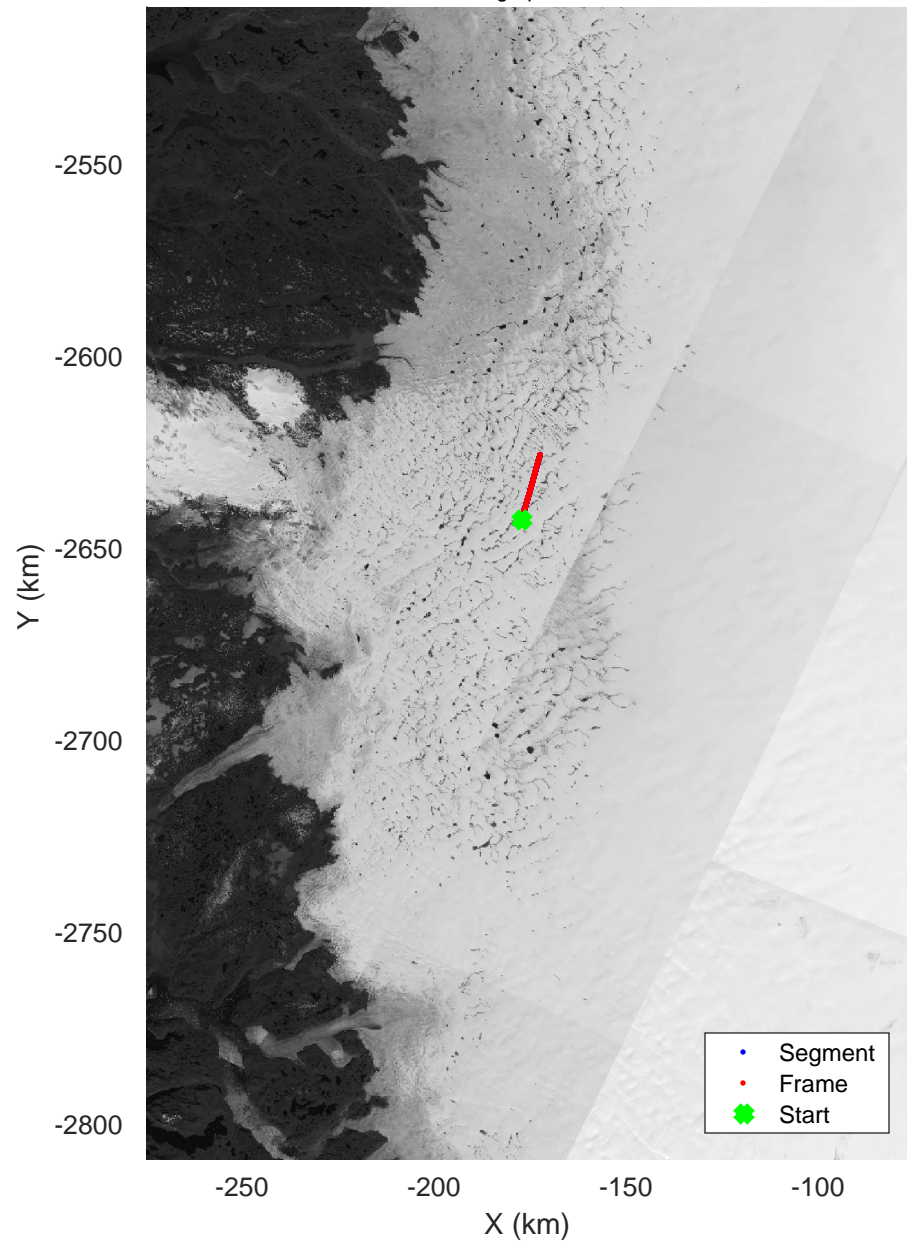

Southwest coastal A  
20160514\_02\_001  
Polar Stereograph 70N/-45E

mcords5 2016\_Greenland\_P3: "Southwest coastal A" 20160514\_02\_001: 20:19:22.7 to 20:21:32.0 GPS

mcords5 2016\_Greenland\_P3: "Southwest coastal A" 20160514\_02\_001: 20:19:22.7 to 20:21:32.0 GPS