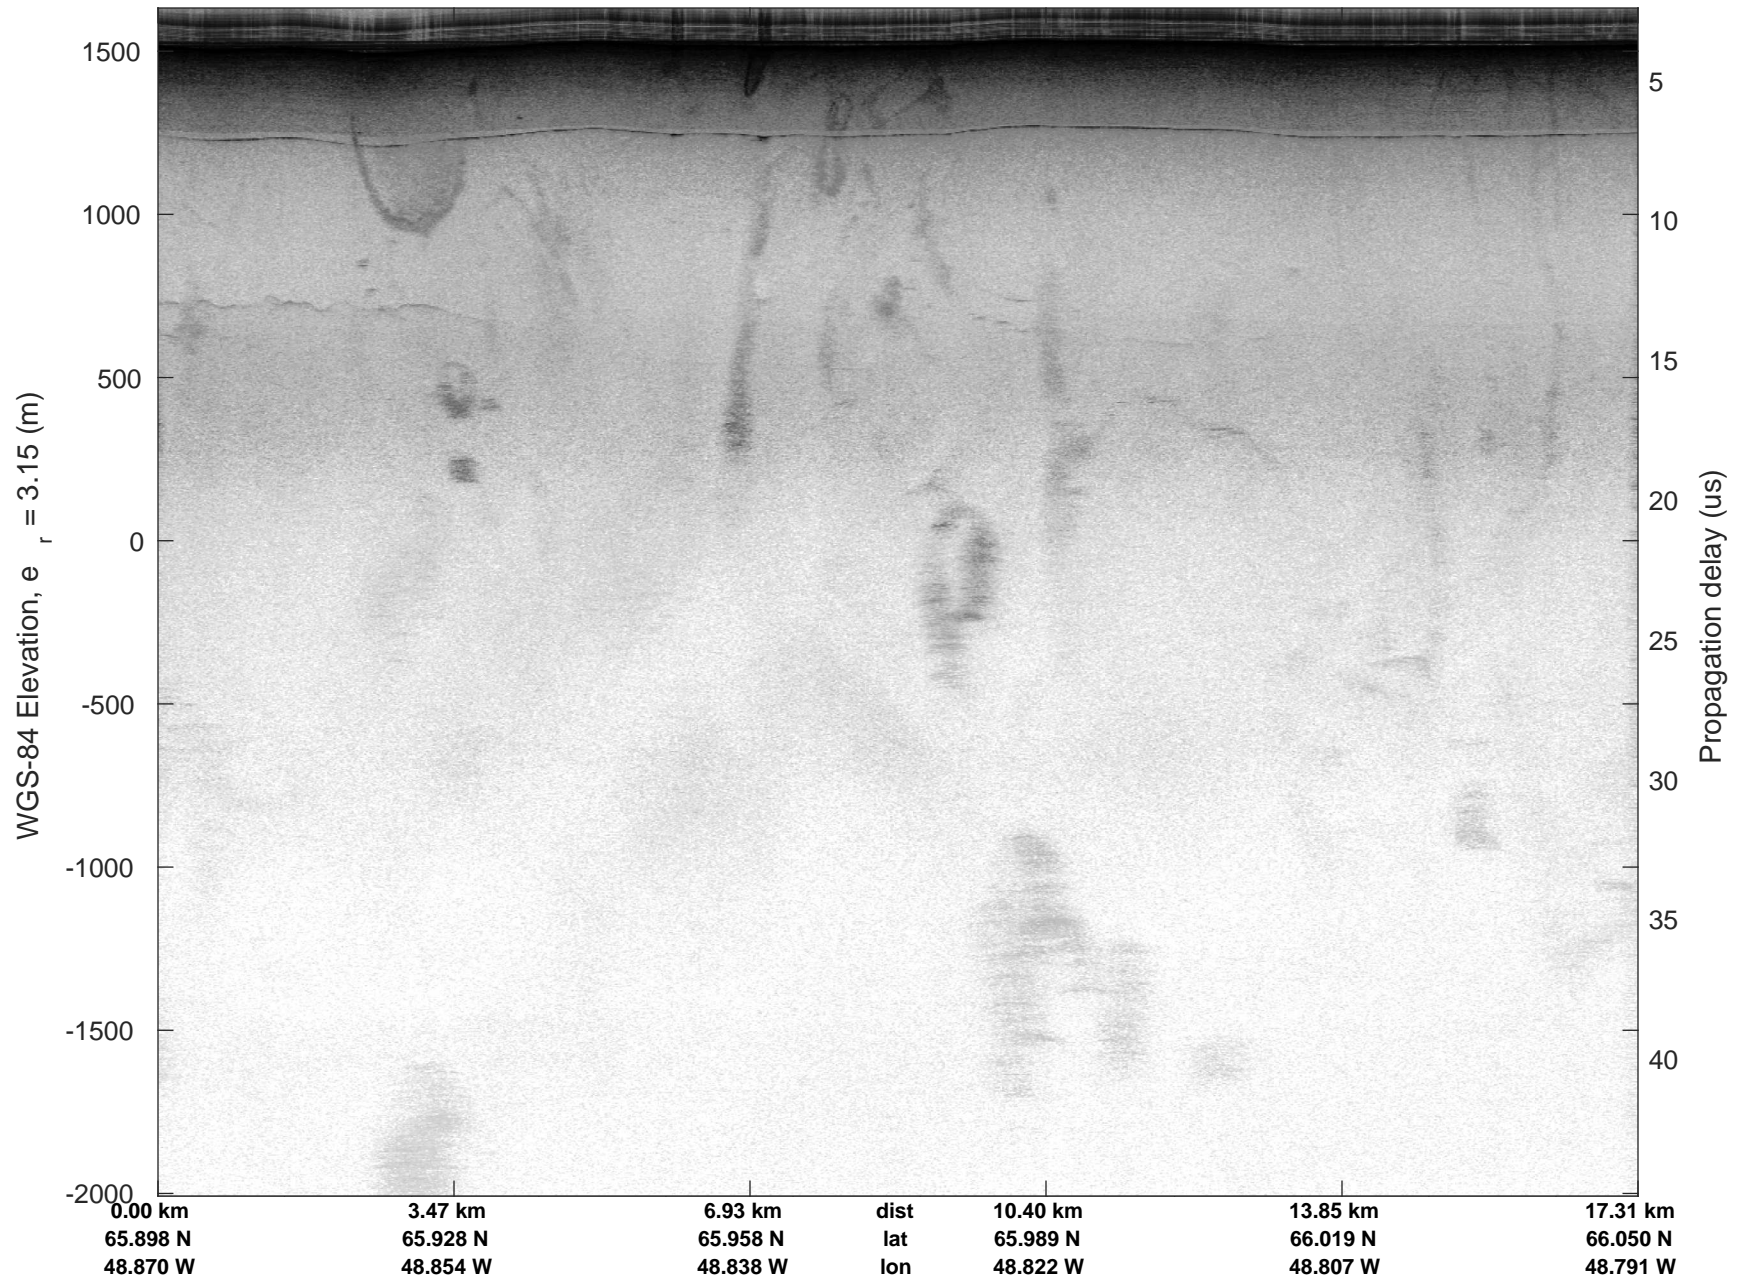

Southwest coastal A  
20160514\_02\_001  
Polar Stereograph 70N/-45E

mcords5 2016\_Greenland\_P3: "Southwest coastal A" 20160514\_02\_001: 20:19:22.7 to 20:21:32.0 GPS

mcords5 2016\_Greenland\_P3: "Southwest coastal A" 20160514\_02\_001: 20:19:22.7 to 20:21:32.0 GPS