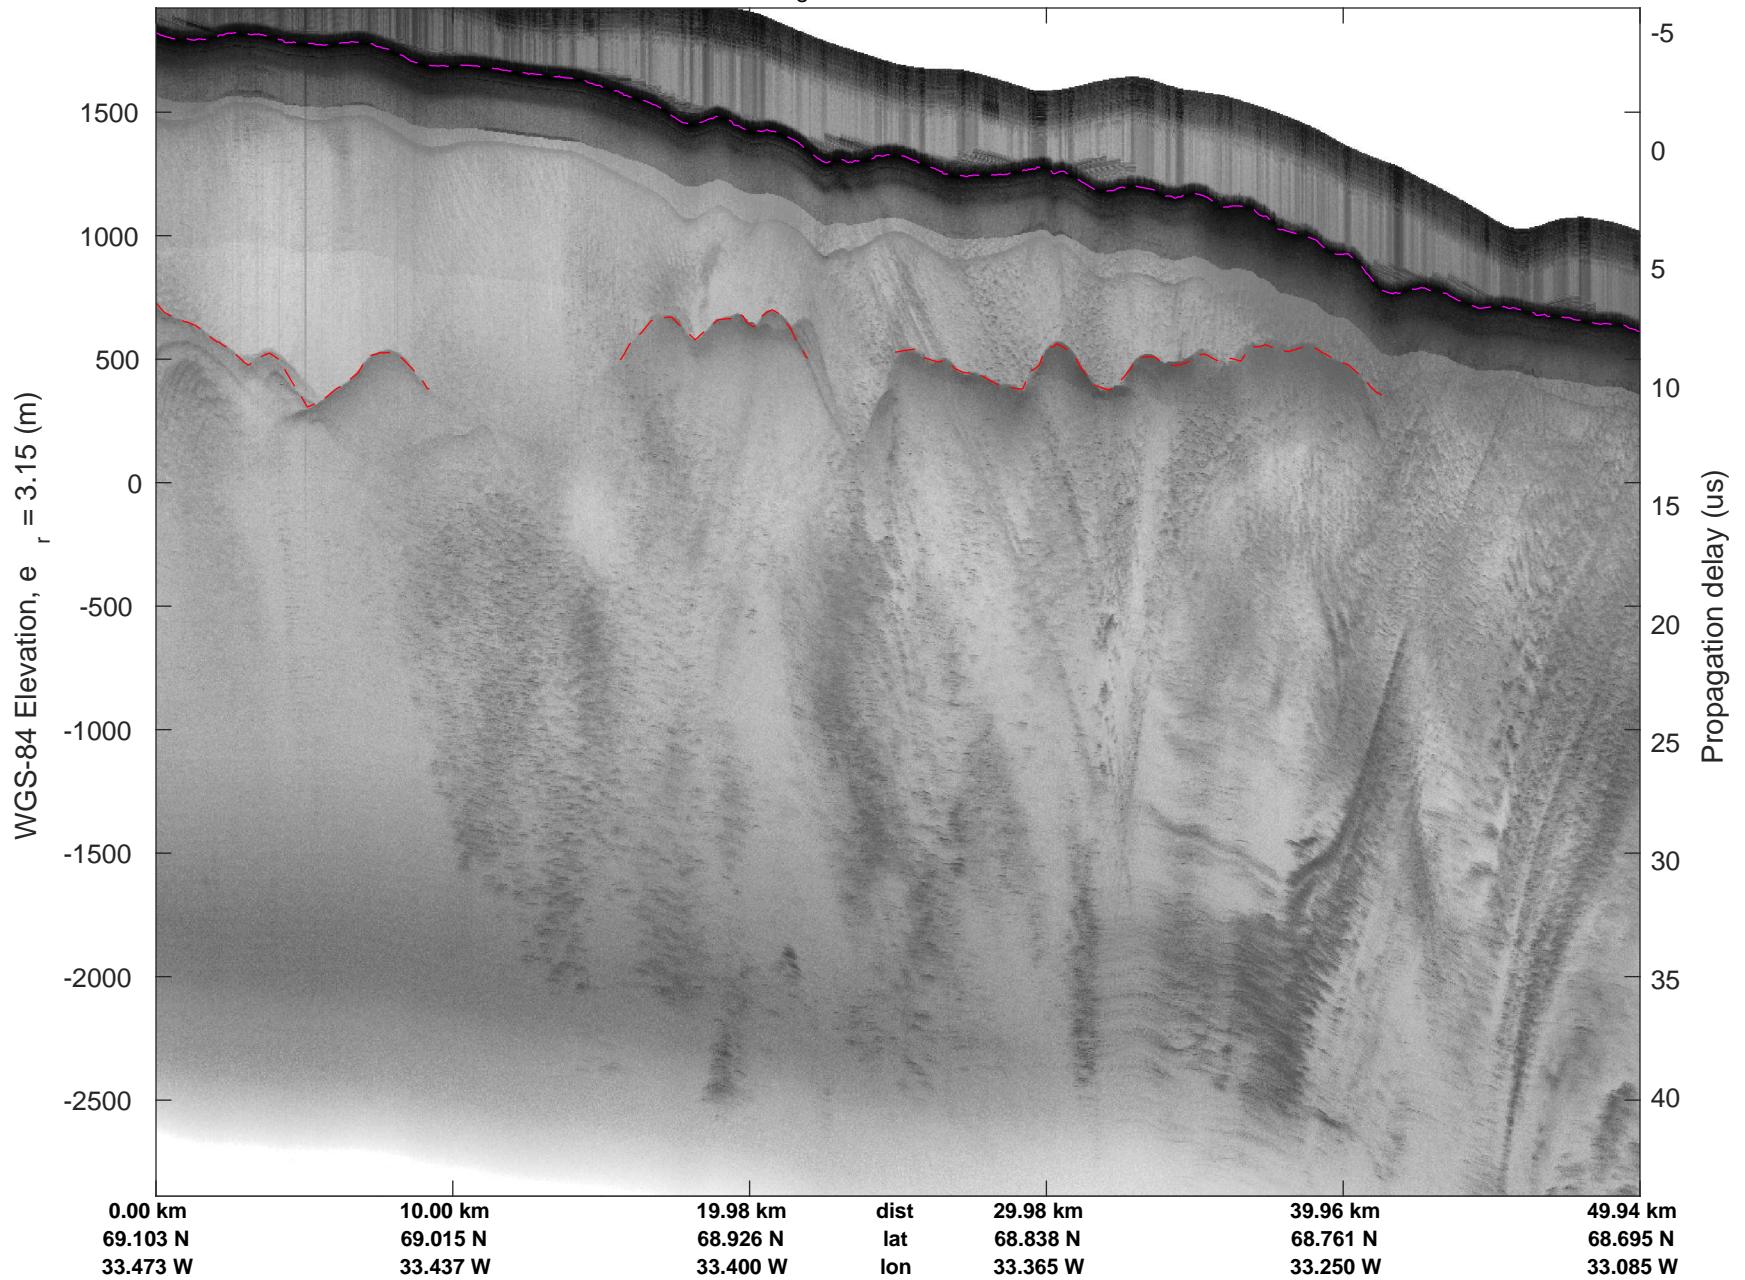

mcords5 2016_Greenland_P3: "Helheim-Kanger" 20160513_05_004: 18:27:06.7 to 18:33:17.5 GPS