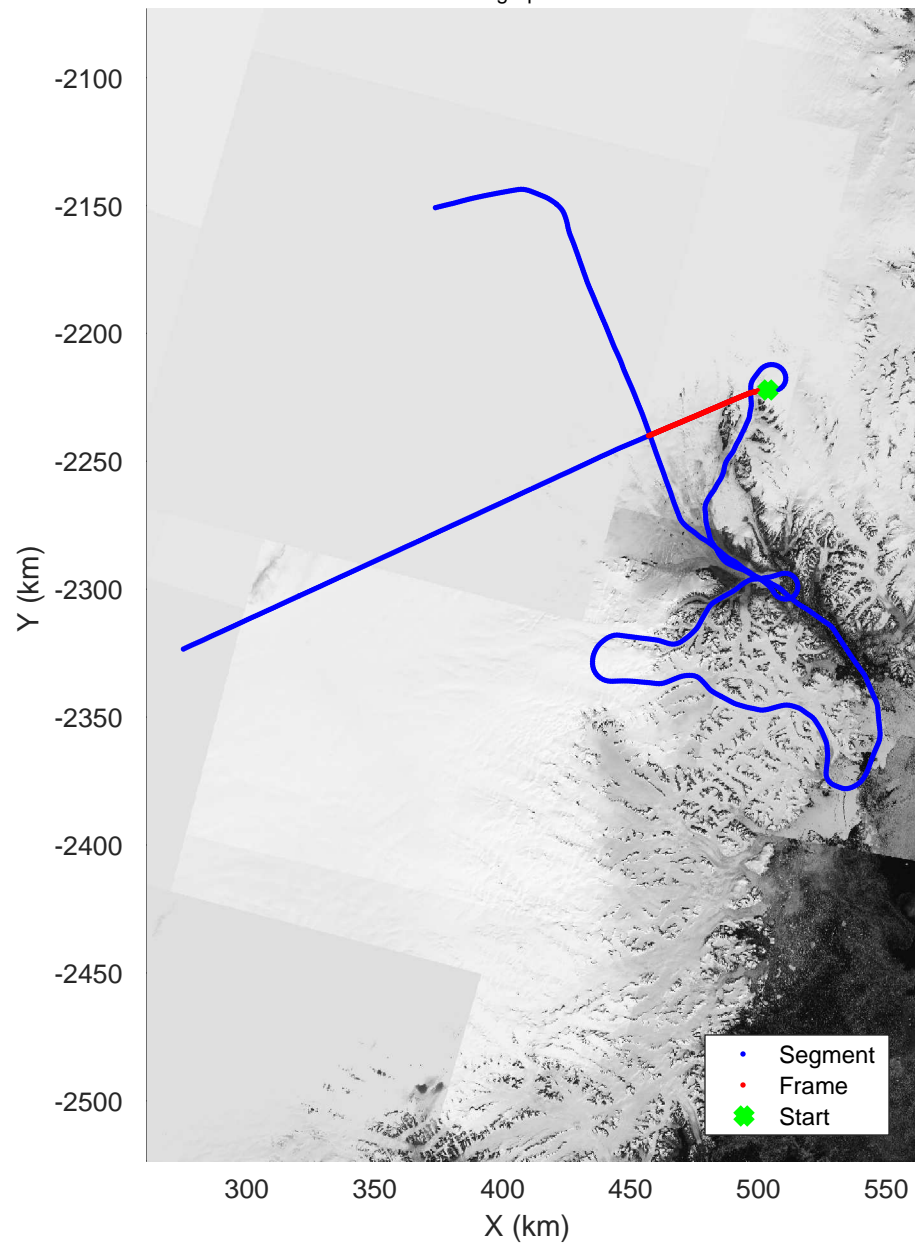

Helheim-Kanger
20160513_05_015
Polar Stereograph 70N/-45E