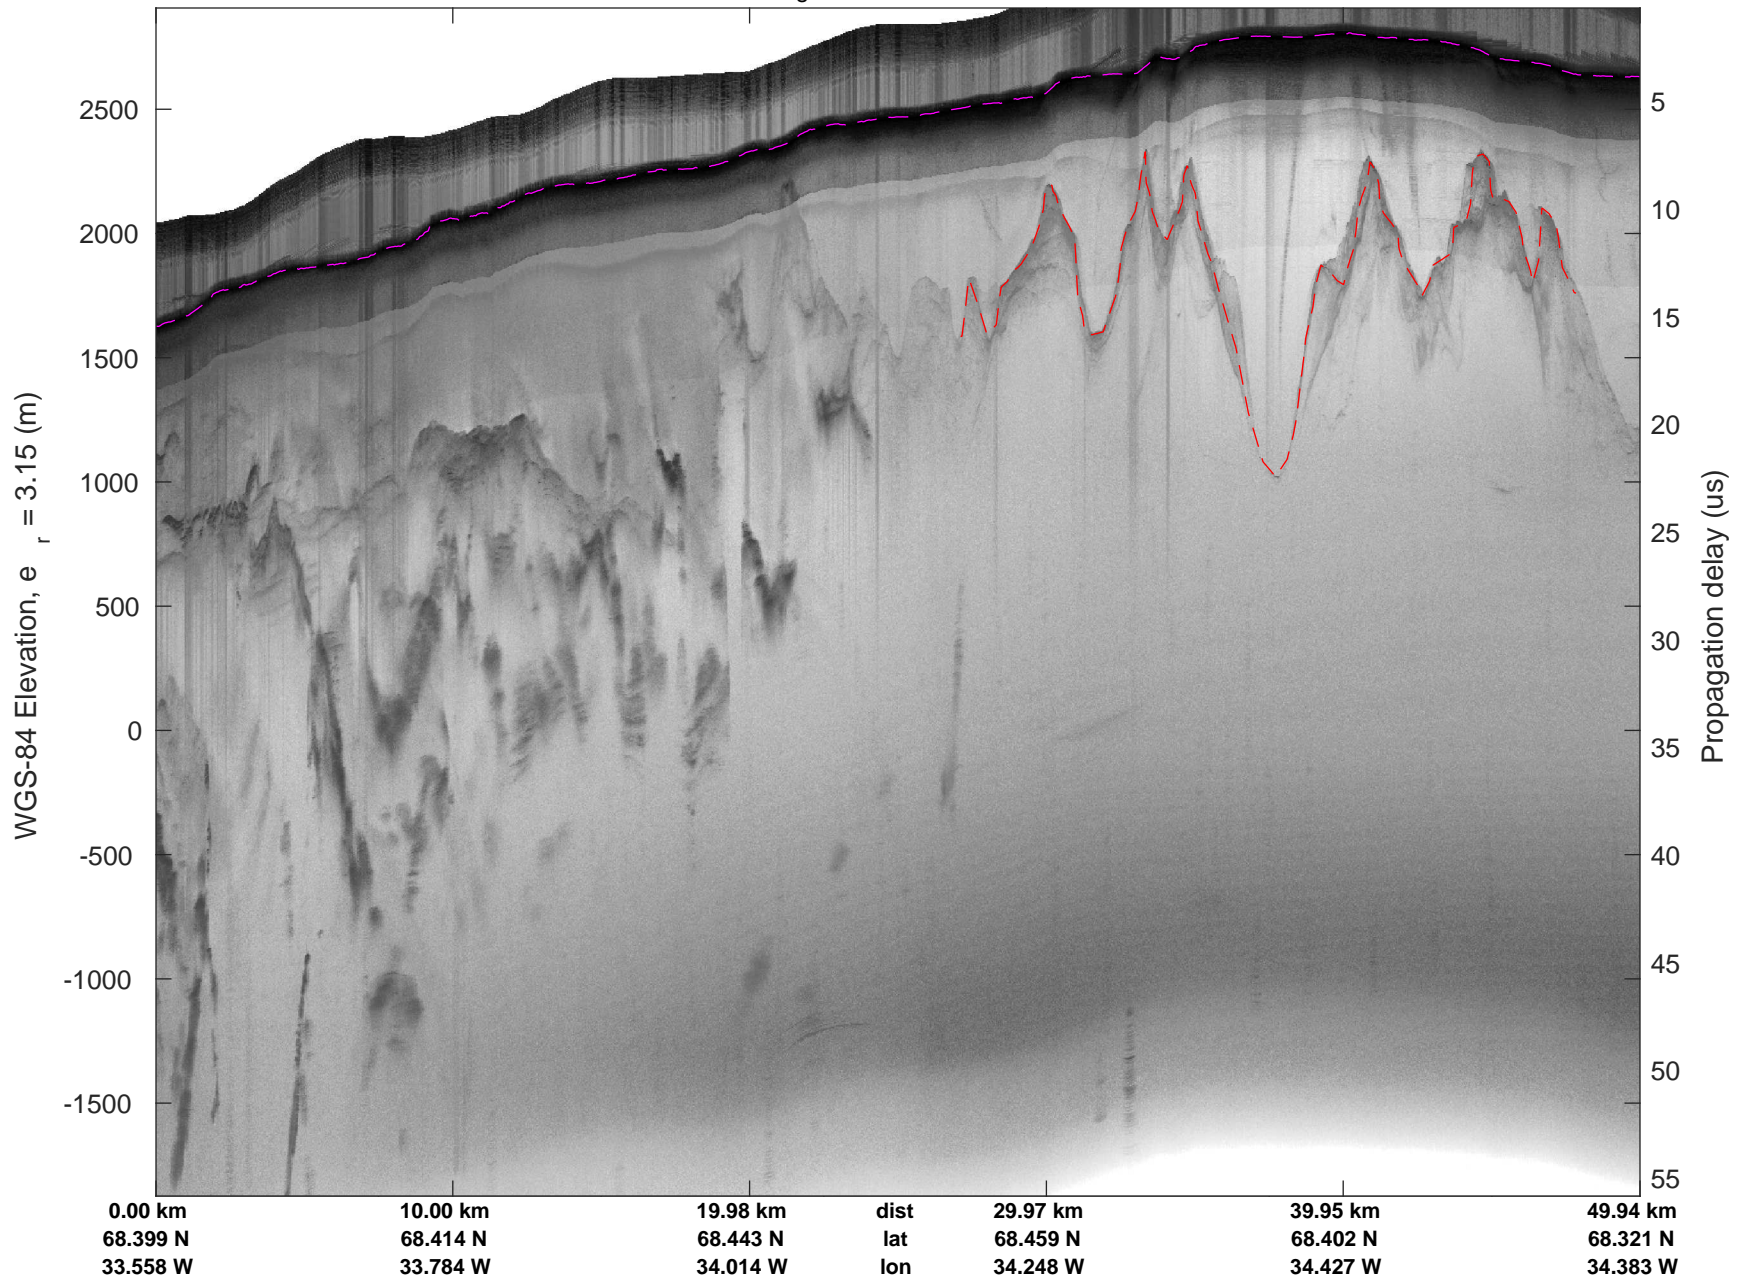

mcords5 2016_Greenland_P3: "Helheim-Kanger" 20160513_05_007: 18:46:03.9 to 18:52:24.6 GPS