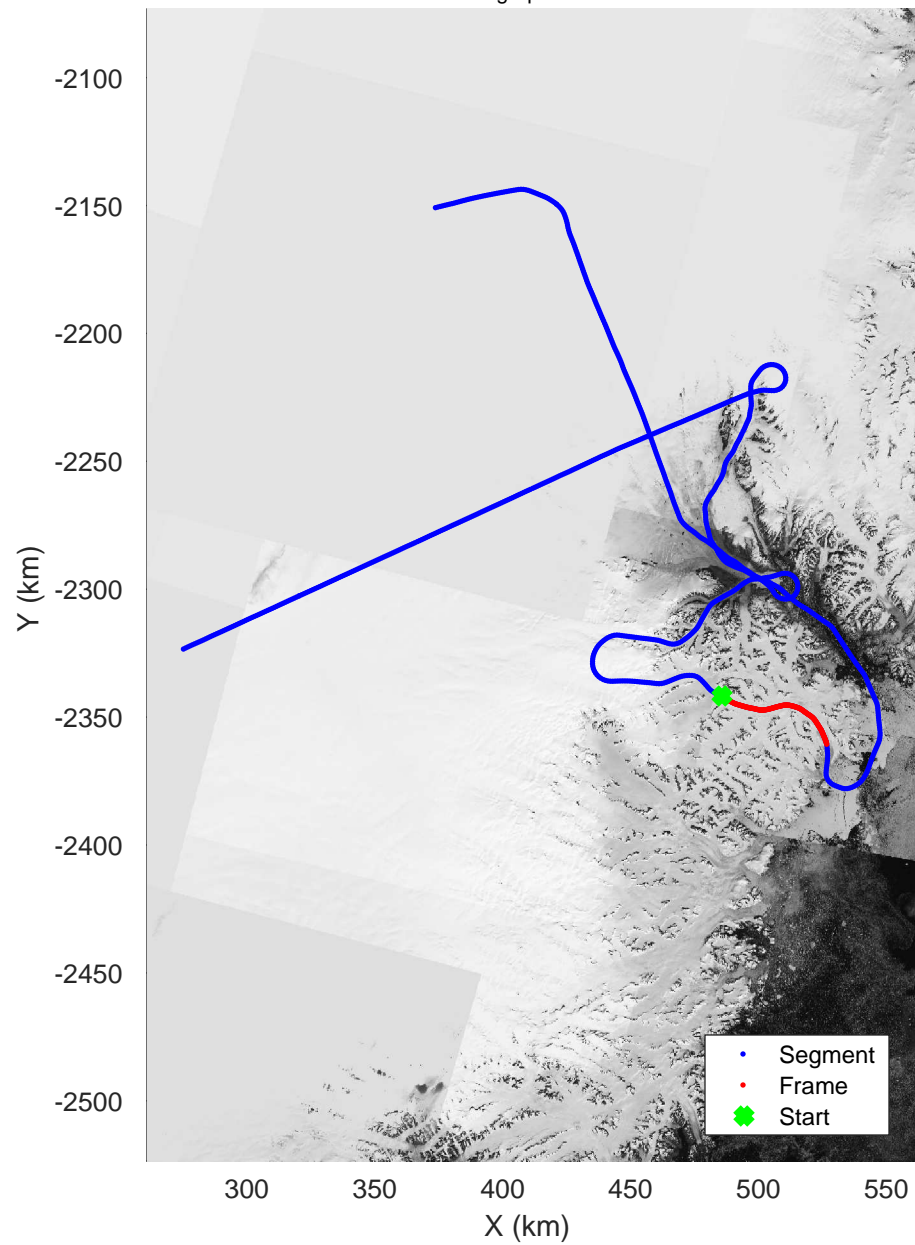

mcords5 2016\_Greenland\_P3: "Helheim-Kanger" 20160513\_05\_008: 18:52:24.8 to 18:58:40.9 GPS

mcords5 2016\_Greenland\_P3: "Helheim-Kanger" 20160513\_05\_008: 18:52:24.8 to 18:58:40.9 GPS

Helheim-Kanger  
20160513\_05\_009  
Polar Stereograph 70N/-45E