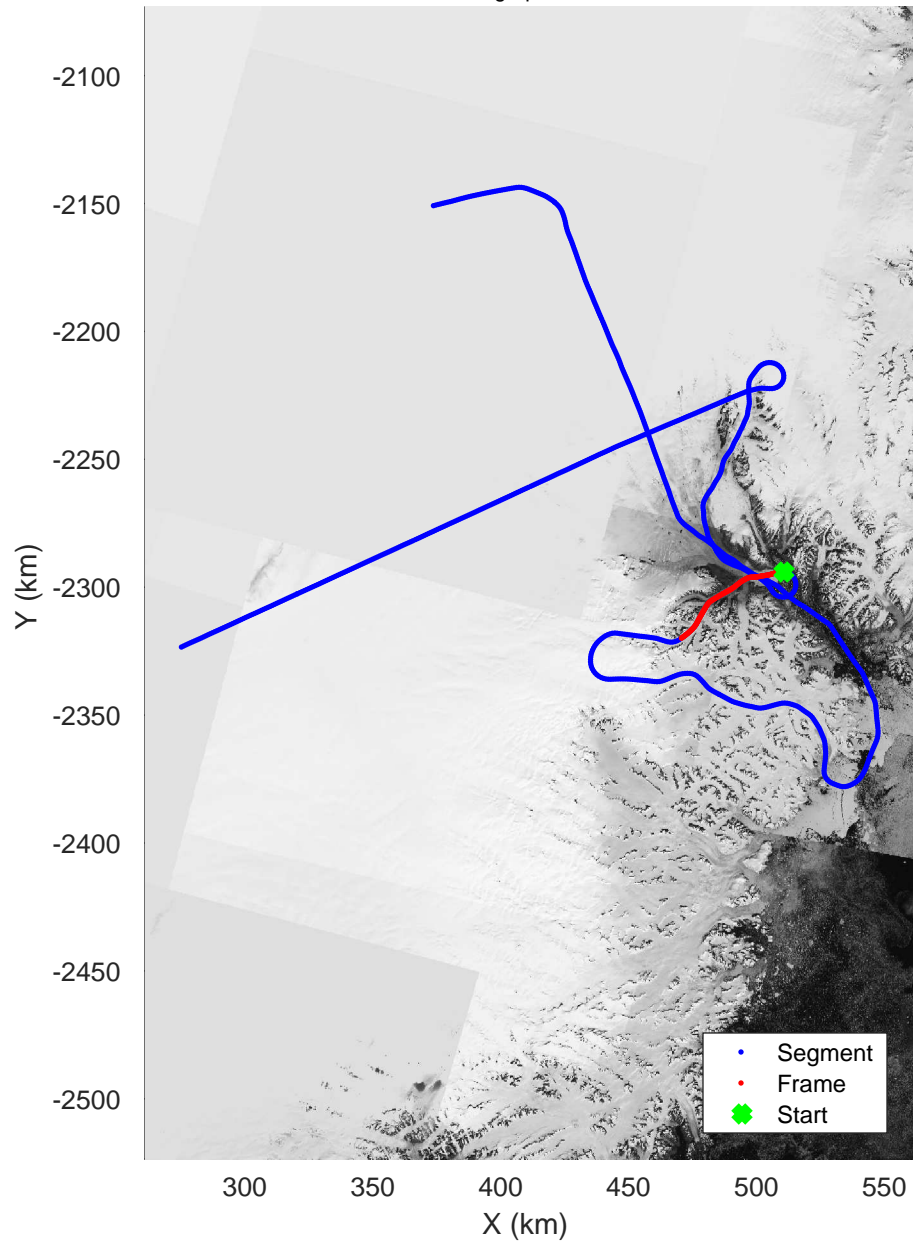

mcords5 2016\_Greenland\_P3: "Helheim-Kanger" 20160513\_05\_005: 18:33:17.8 to 18:39:43.6 GPS

mcords5 2016\_Greenland\_P3: "Helheim-Kanger" 20160513\_05\_005: 18:33:17.8 to 18:39:43.6 GPS

Helheim-Kanger  
20160513\_05\_006  
Polar Stereograph 70N/-45E