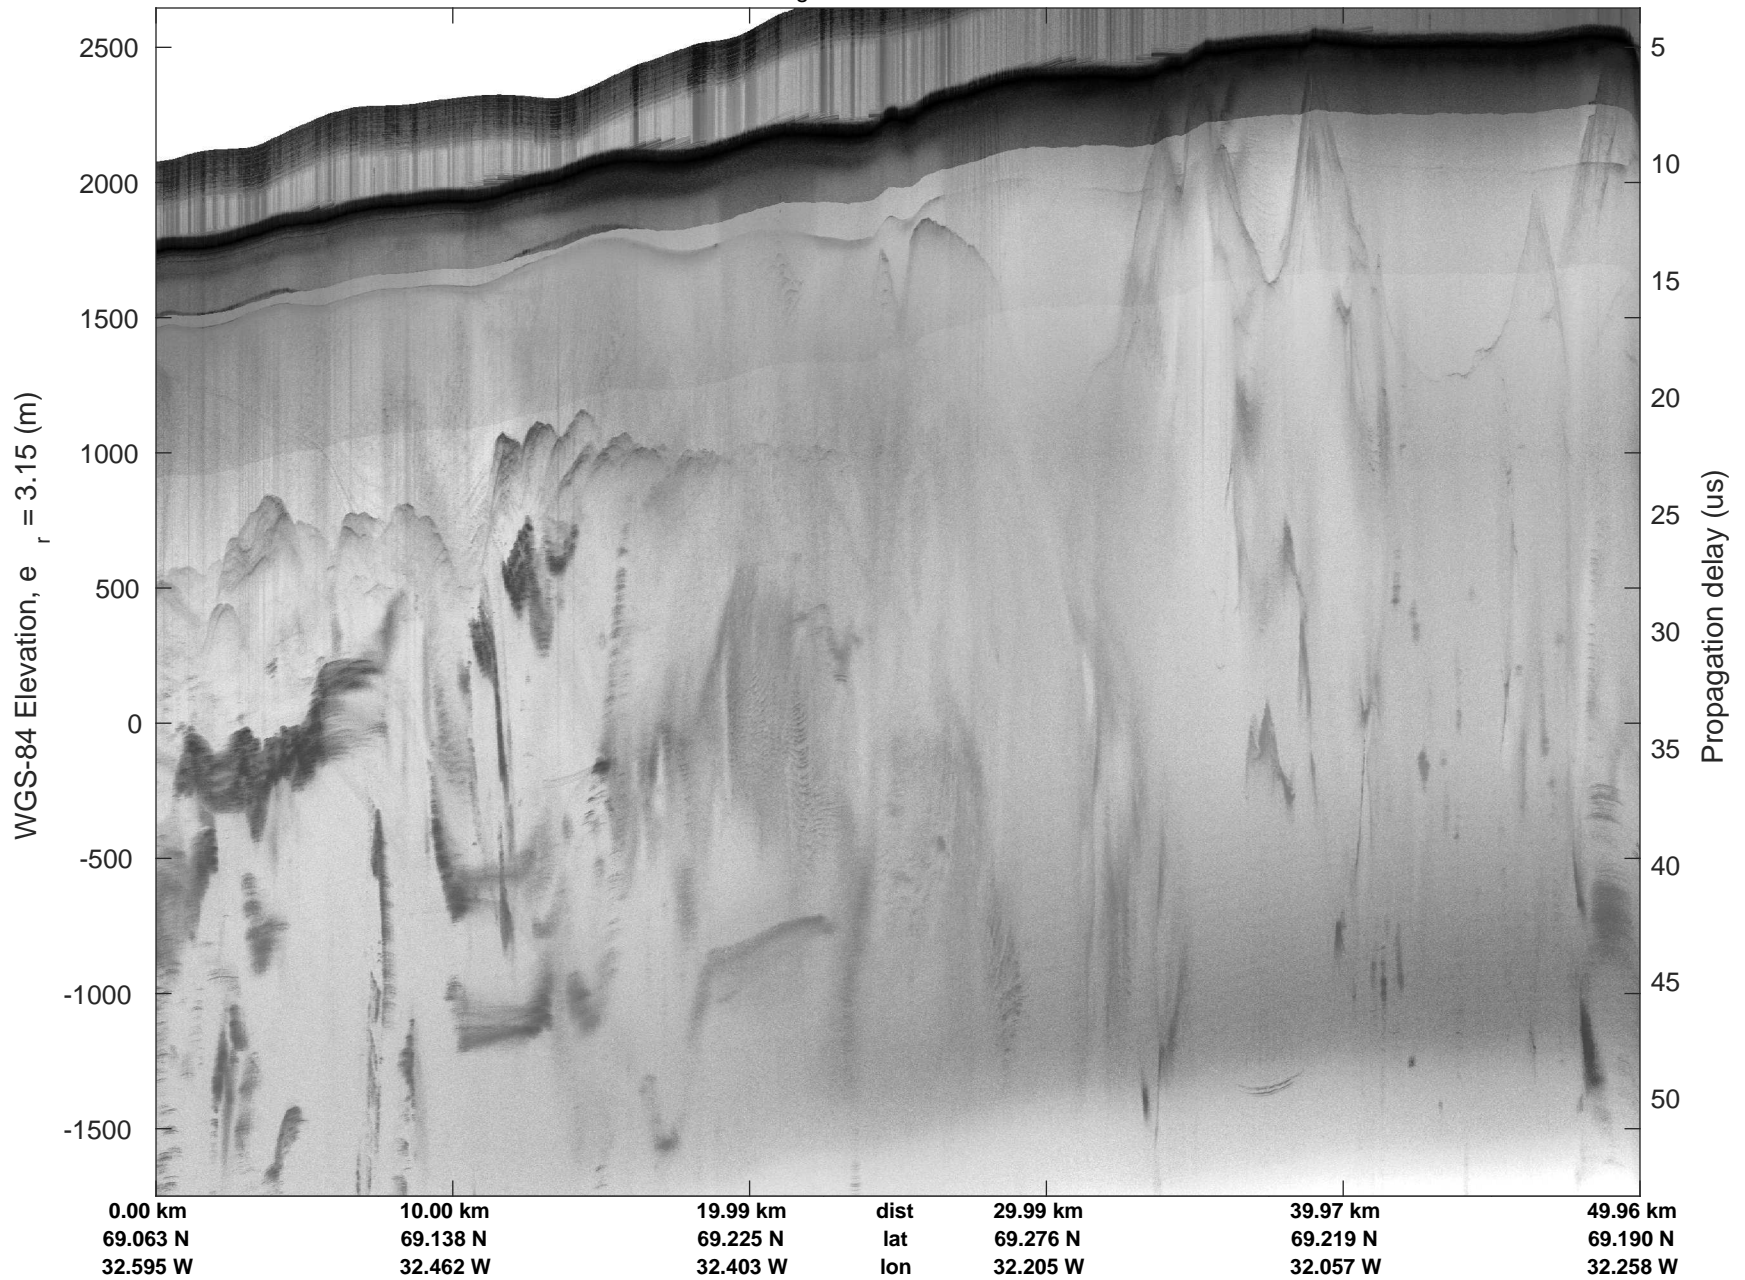

mcords5 2016\_Greenland\_P3: "Helheim-Kanger" 20160513\_05\_013: 19:24:29.6 to 19:30:37.3 GPS

Helheim-Kanger  
20160513\_05\_014  
Polar Stereograph 70N/-45E

mcords5 2016\_Greenland\_P3: "Helheim-Kanger" 20160513\_05\_014: 19:30:37.5 to 19:36:48.8 GPS