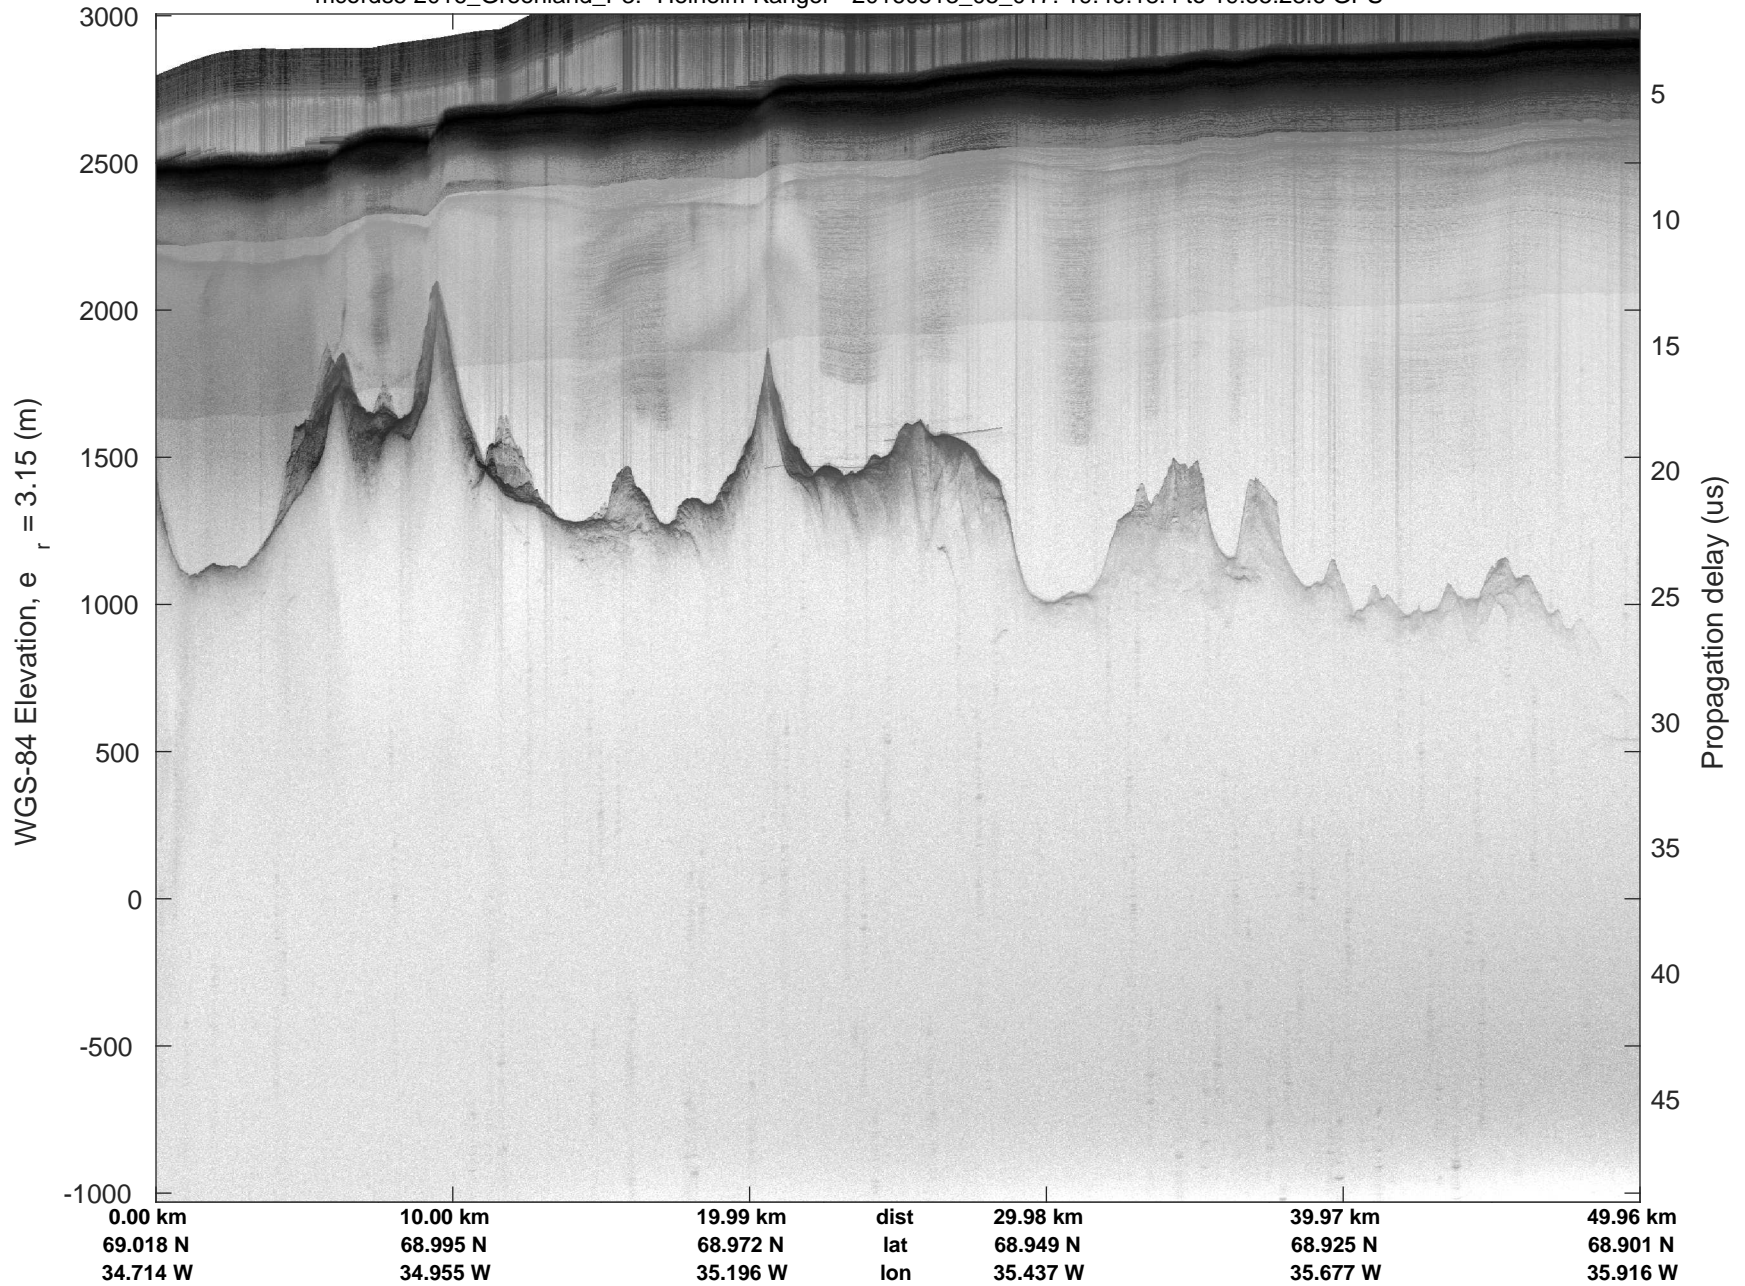

mcords5 2016\_Greenland\_P3: "Helheim-Kanger" 20160513\_05\_016: 19:43:04.0 to 19:49:18.1 GPS

Helheim-Kanger  
20160513\_05\_017  
Polar Stereograph 70N/-45E

mcords5 2016\_Greenland\_P3: "Helheim-Kanger" 20160513\_05\_017: 19:49:18.4 to 19:55:28.6 GPS