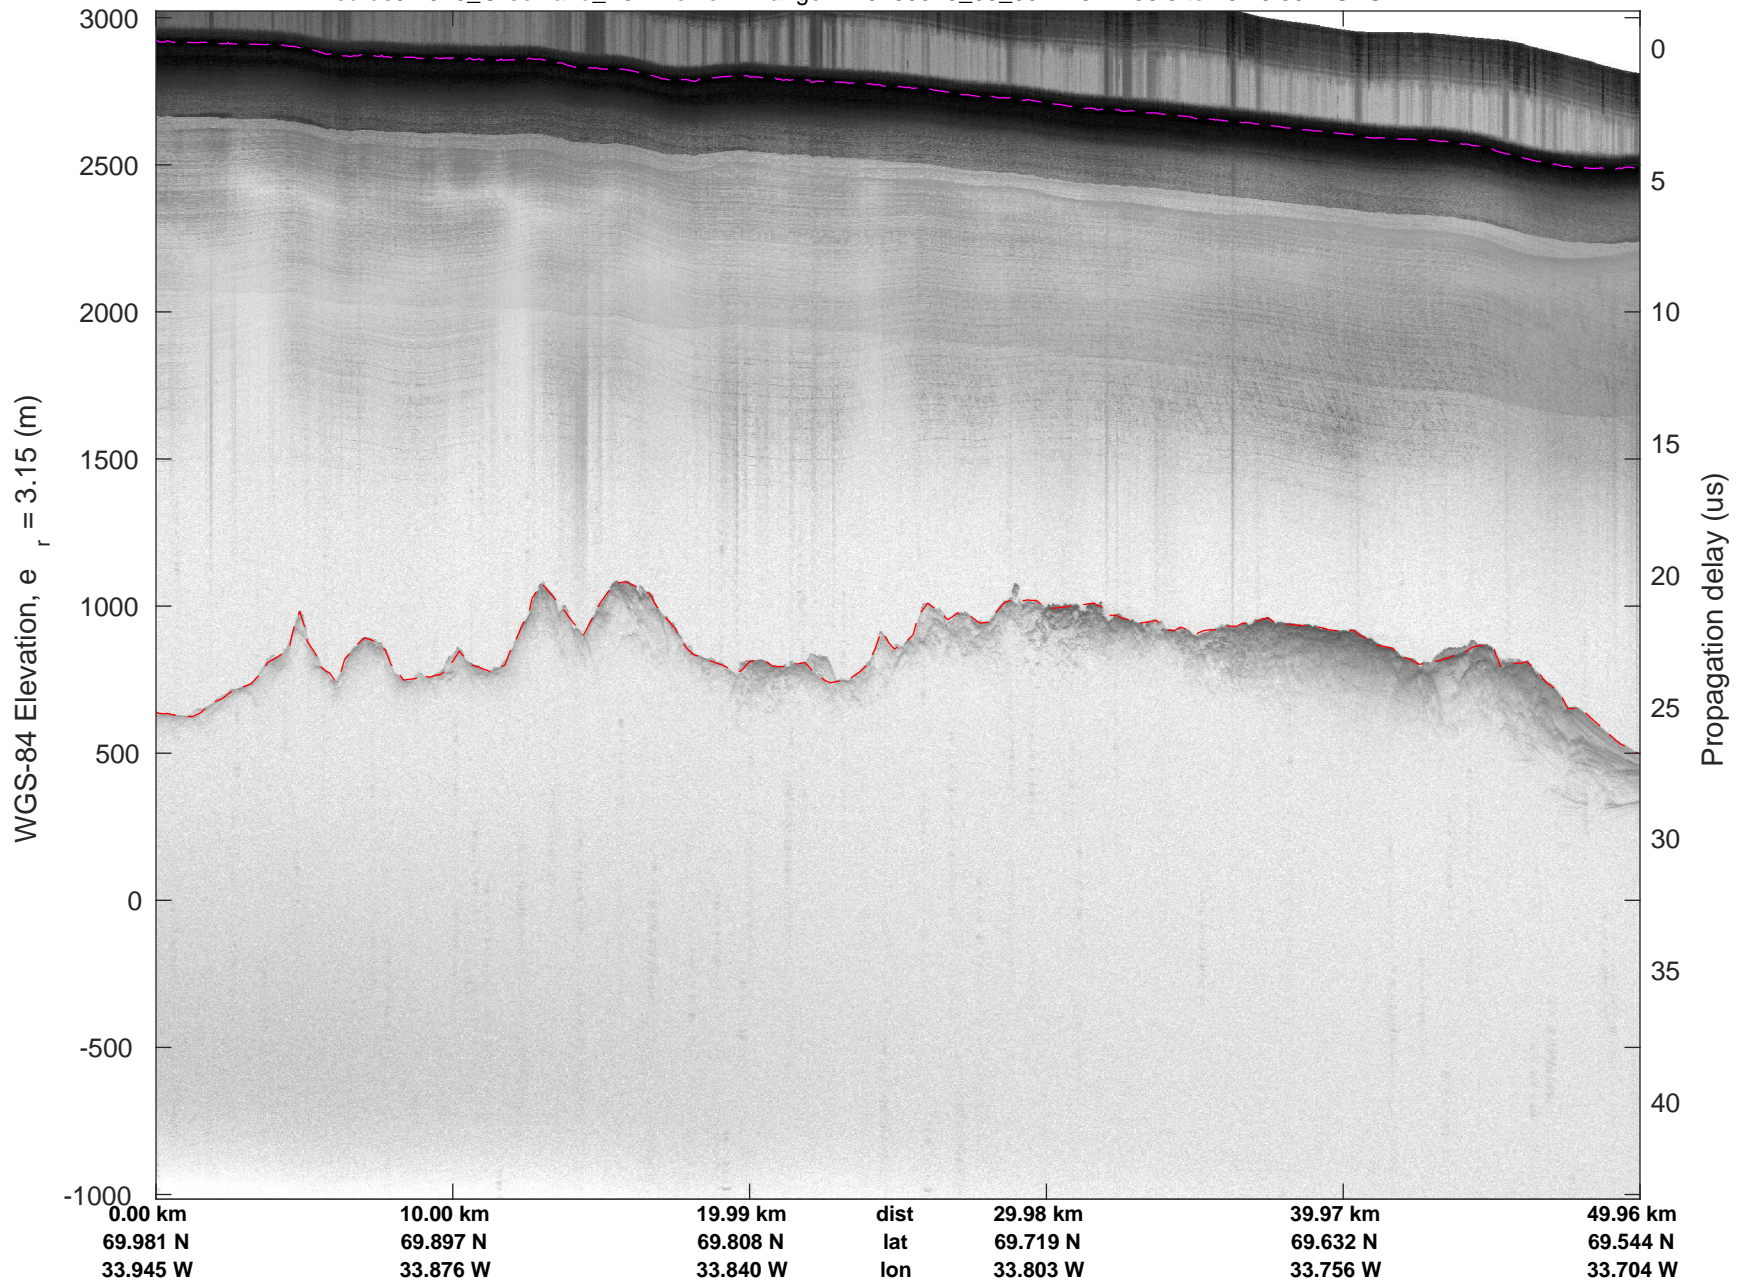

mcords5 2016_Greenland_P3: "Helheim-Kanger" 20160513_05_002: 18:14:56.5 to 18:20:59.7 GPS