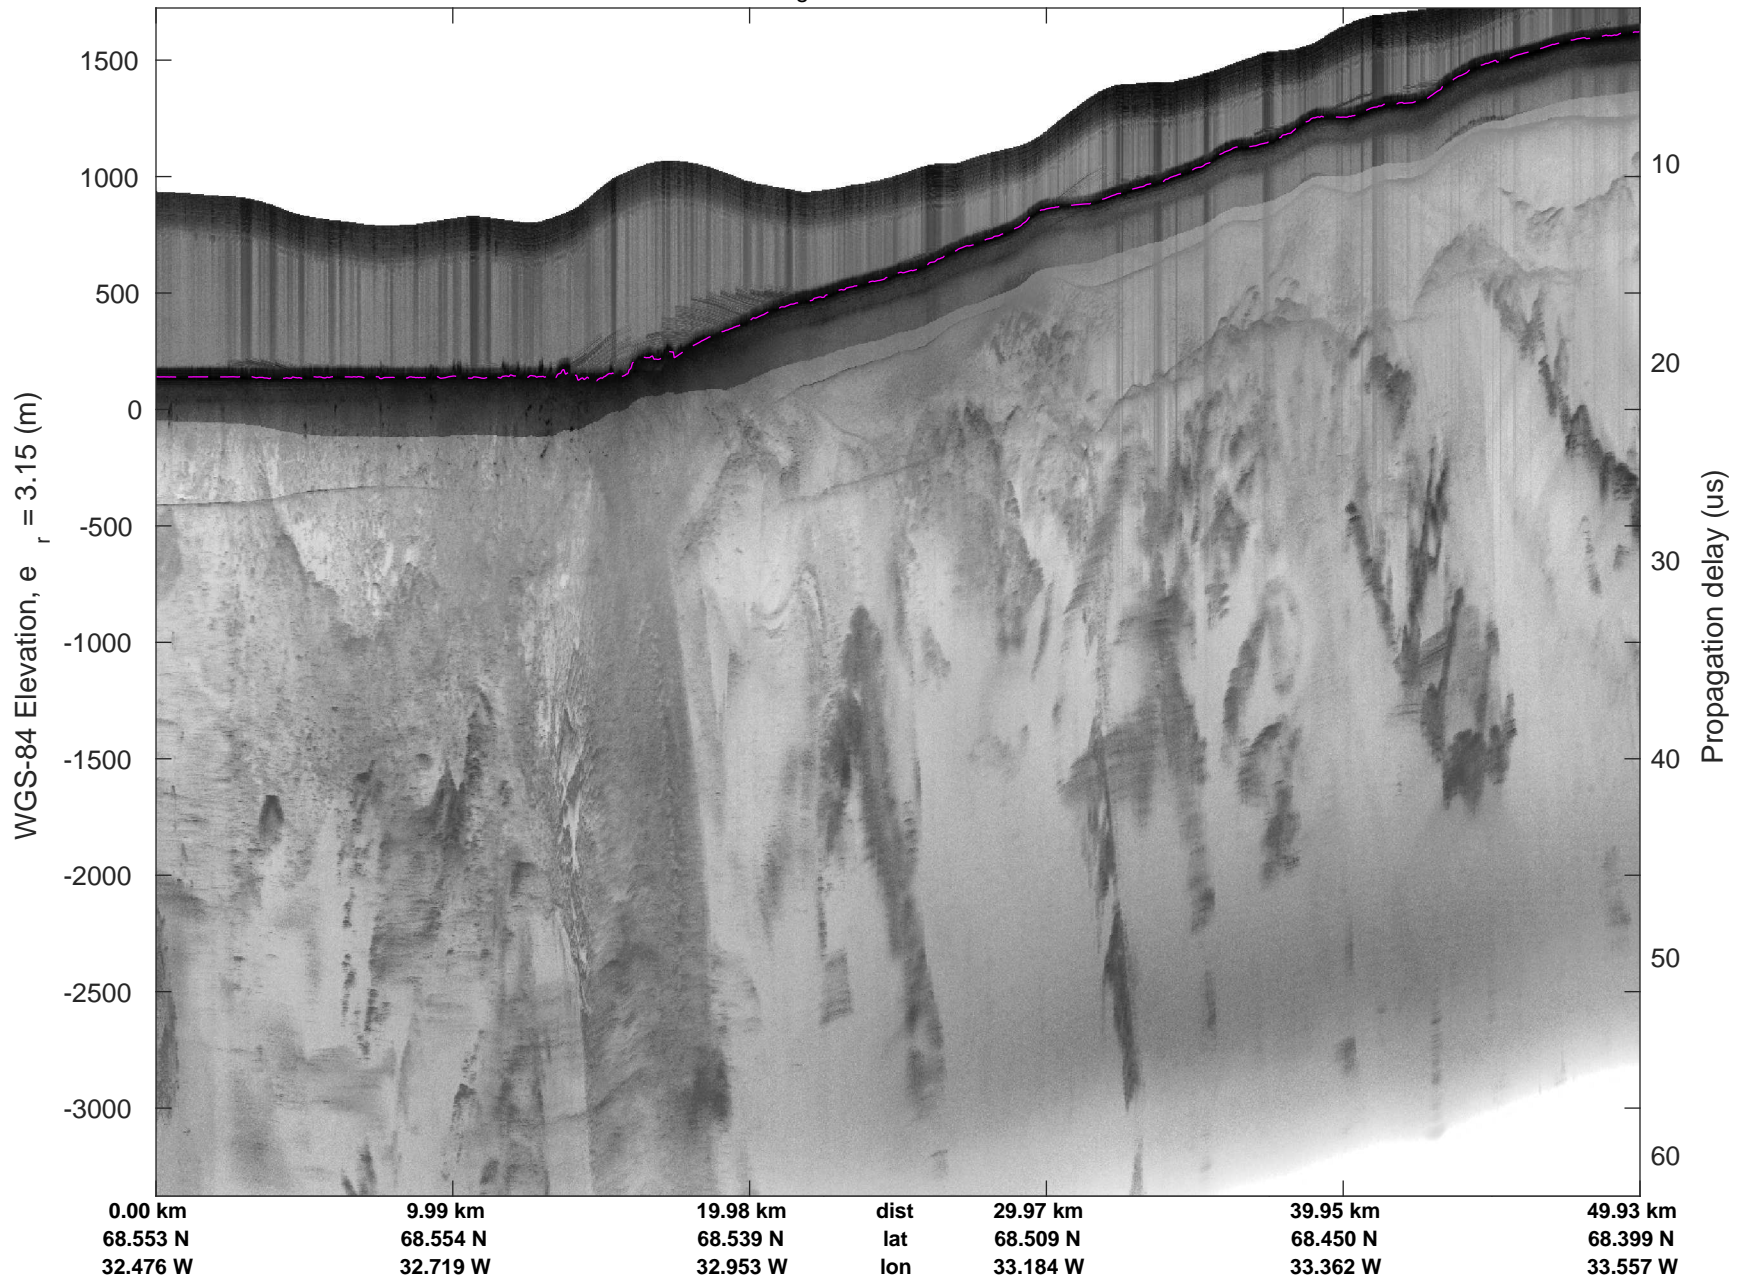

mcords5 2016_Greenland_P3: "Helheim-Kanger" 20160513_05_006: 18:39:43.8 to 18:46:03.7 GPS