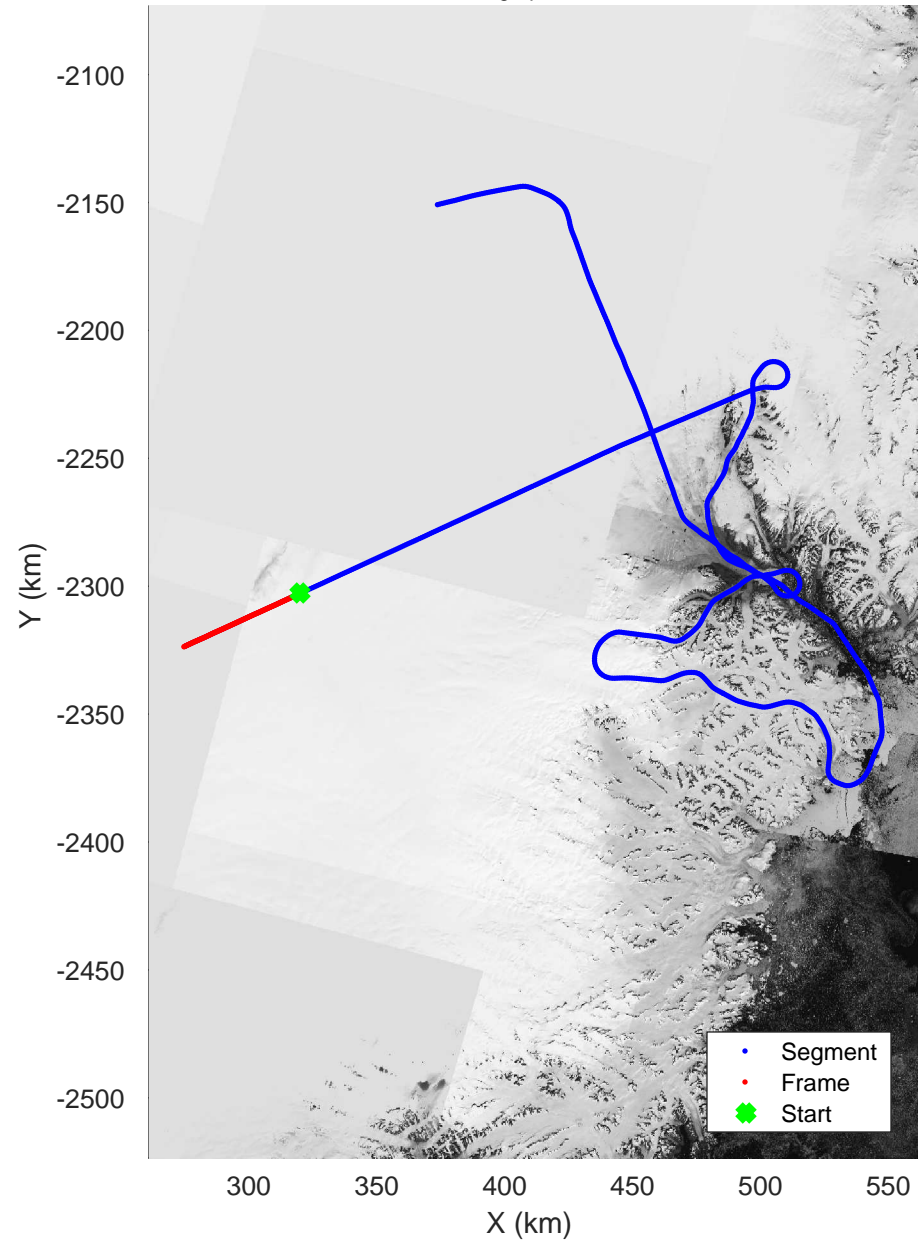

Helheim-Kanger
20160513_05_019
Polar Stereograph 70N/-45E