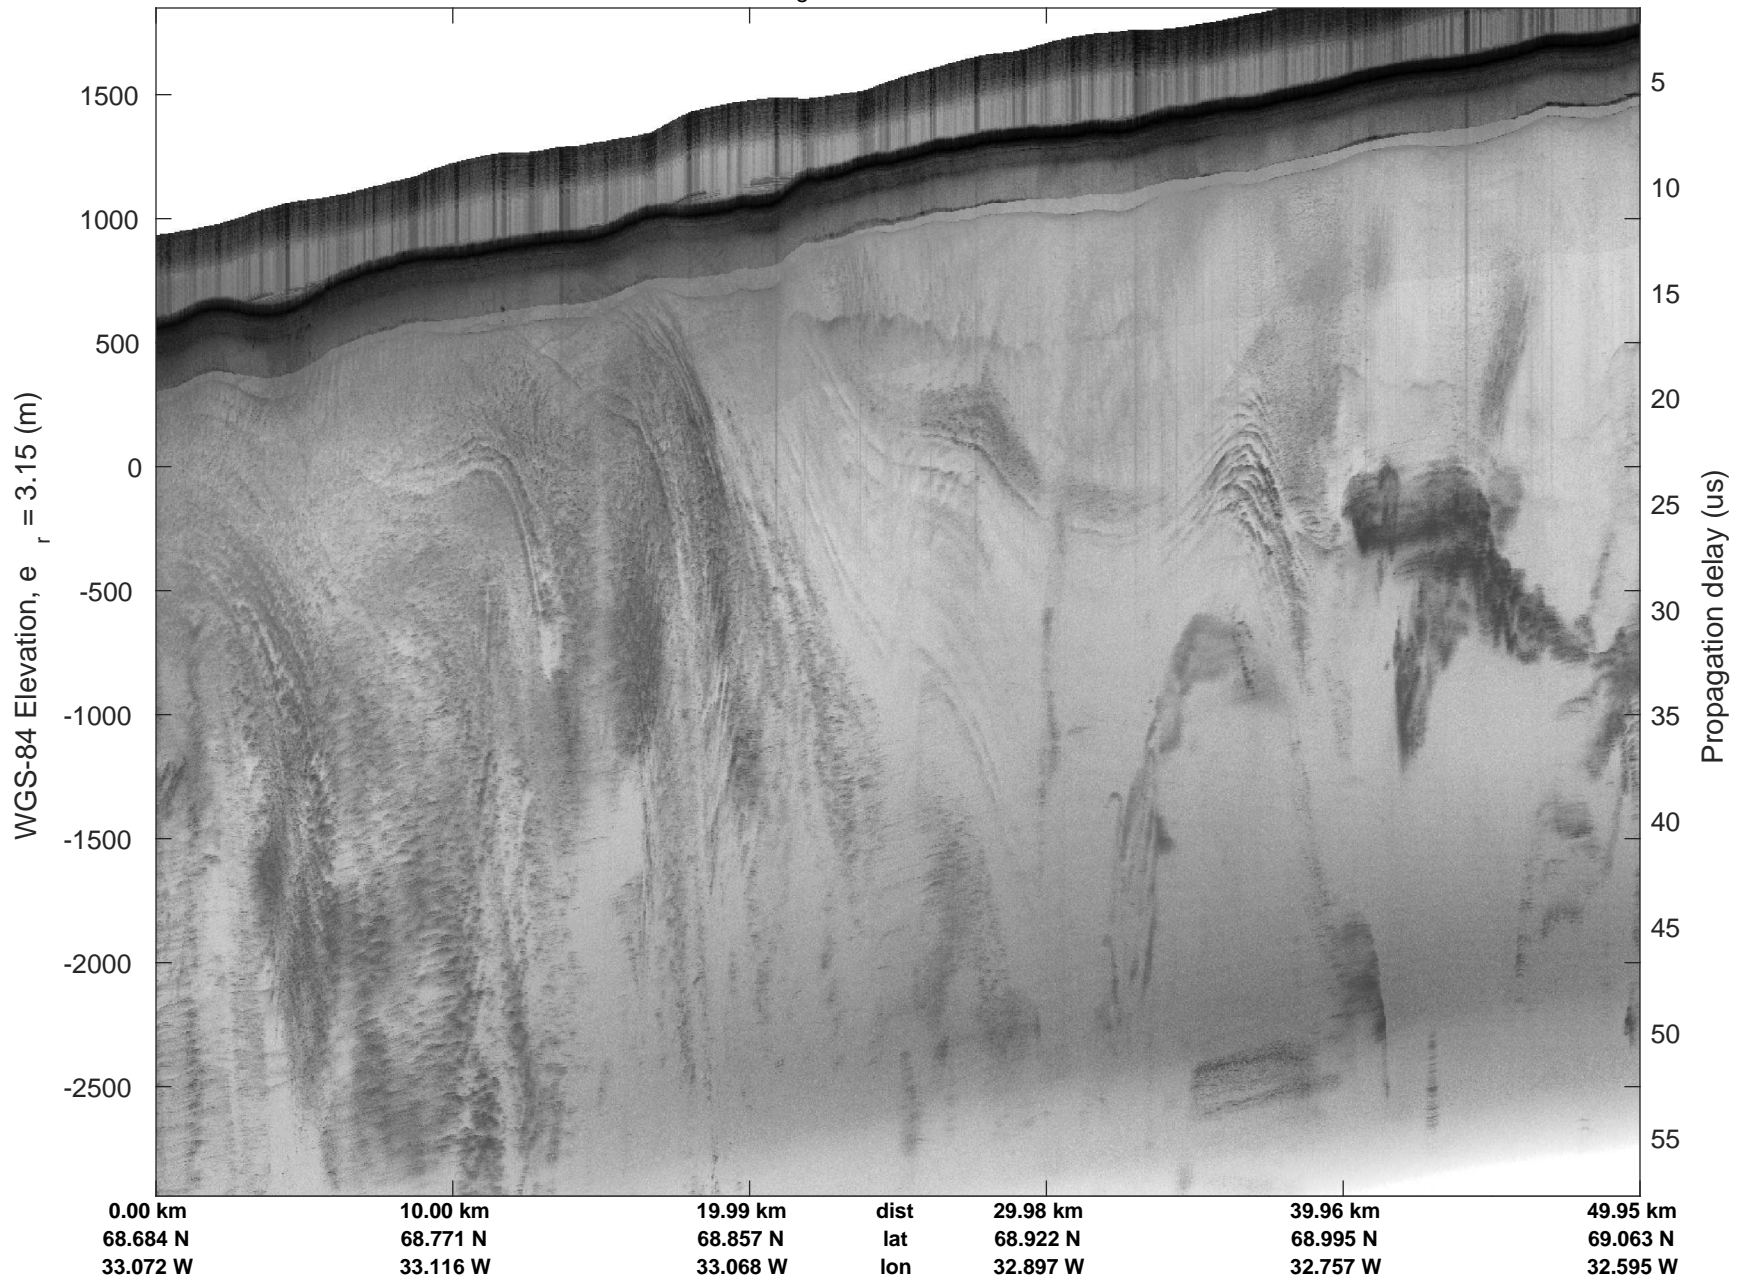

mcords5 2016\_Greenland\_P3: "Helheim-Kanger" 20160513\_05\_012: 19:18:04.2 to 19:24:29.3 GPS

Helheim-Kanger  
20160513\_05\_013  
Polar Stereograph 70N/-45E

mcords5 2016\_Greenland\_P3: "Helheim-Kanger" 20160513\_05\_013: 19:24:29.6 to 19:30:37.3 GPS