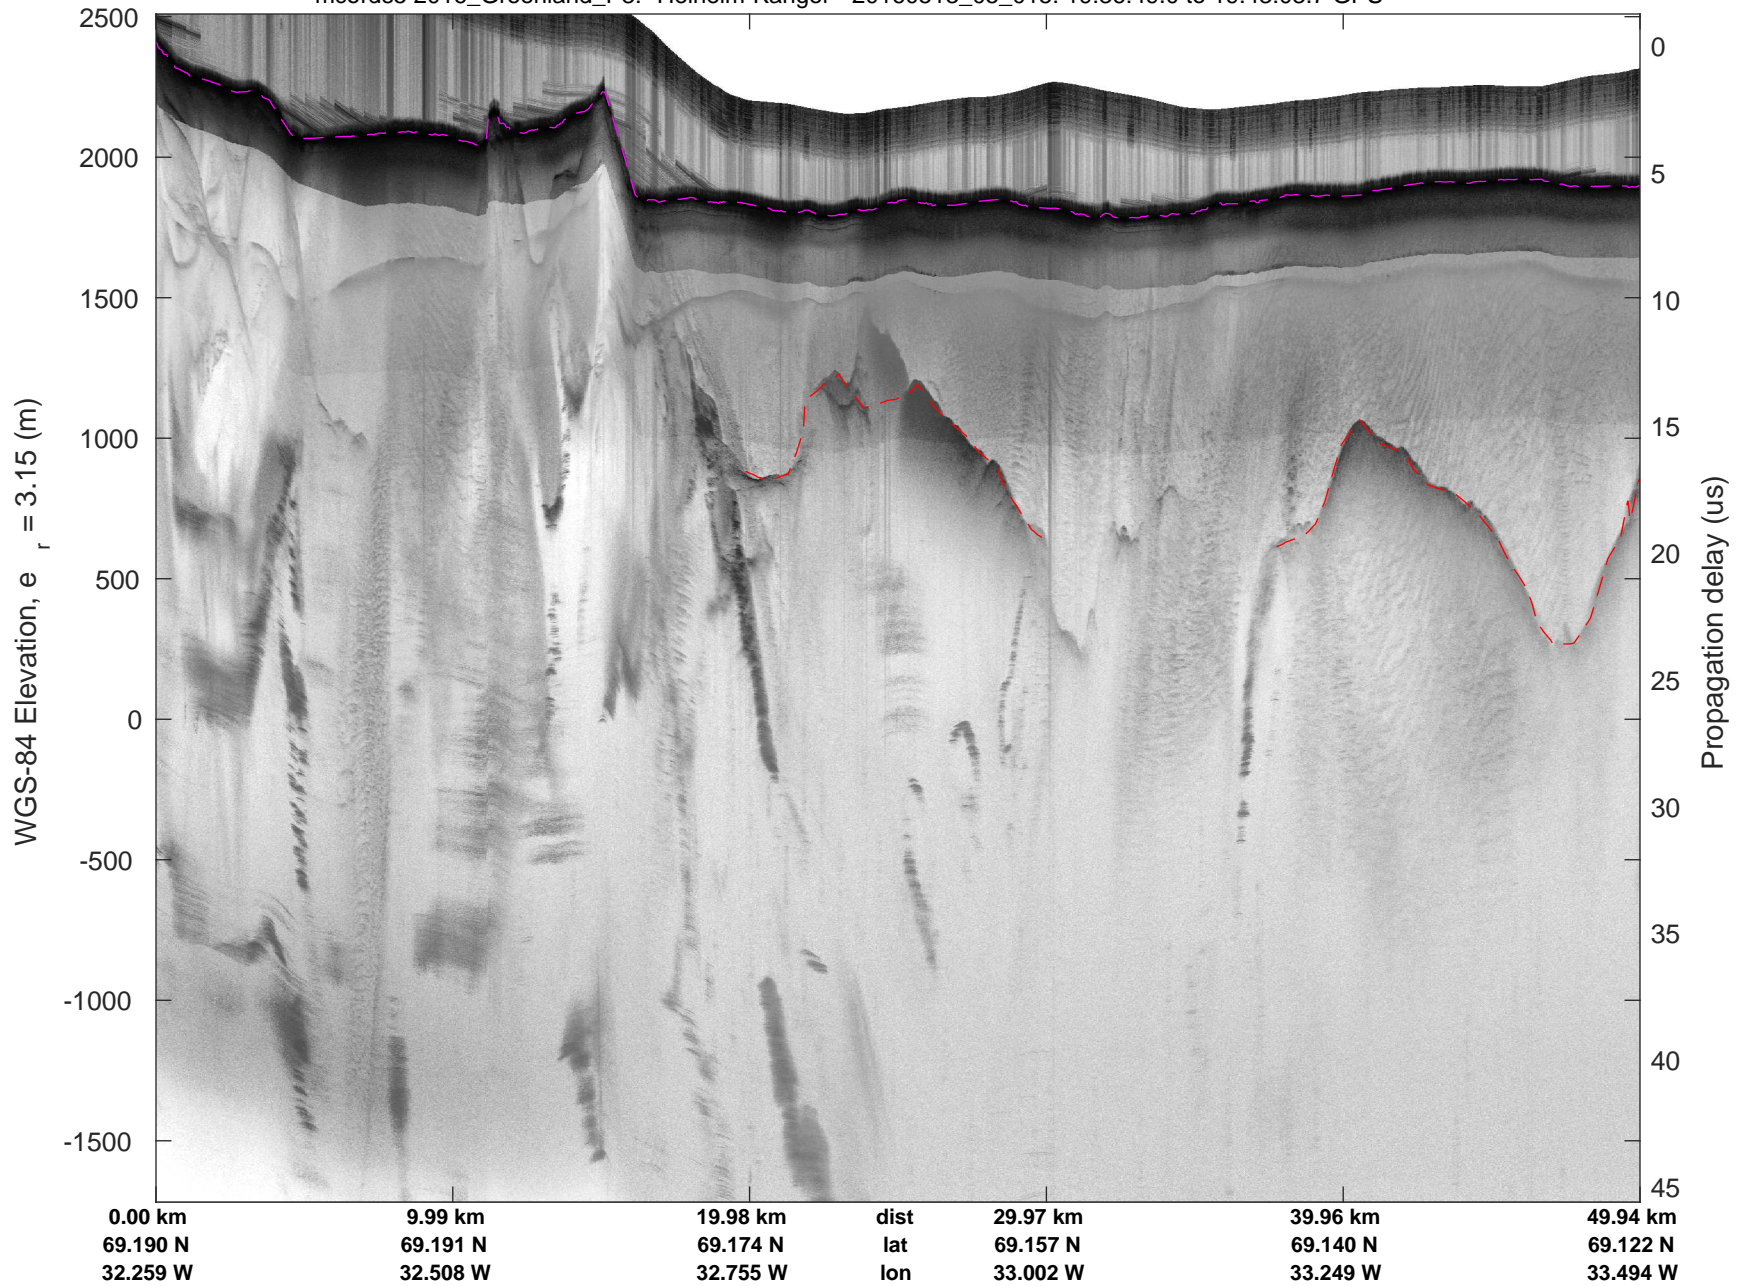

mcords5 2016\_Greenland\_P3: "Helheim-Kanger" 20160513\_05\_013: 19:24:29.6 to 19:30:37.3 GPS

Helheim-Kanger  
20160513\_05\_014  
Polar Stereograph 70N/-45E

mcords5 2016\_Greenland\_P3: "Helheim-Kanger" 20160513\_05\_014: 19:30:37.5 to 19:36:48.8 GPS

mcords5 2016\_Greenland\_P3: "Helheim-Kanger" 20160513\_05\_014: 19:30:37.5 to 19:36:48.8 GPS

Helheim-Kanger  
20160513\_05\_015  
Polar Stereograph 70N/-45E

mcords5 2016\_Greenland\_P3: "Helheim-Kanger" 20160513\_05\_015: 19:36:49.0 to 19:43:03.7 GPS

mcords5 2016\_Greenland\_P3: "Helheim-Kanger" 20160513\_05\_015: 19:36:49.0 to 19:43:03.7 GPS

Helheim-Kanger  
20160513\_05\_016  
Polar Stereograph 70N/-45E

mcords5 2016\_Greenland\_P3: "Helheim-Kanger" 20160513\_05\_016: 19:43:04.0 to 19:49:18.1 GPS