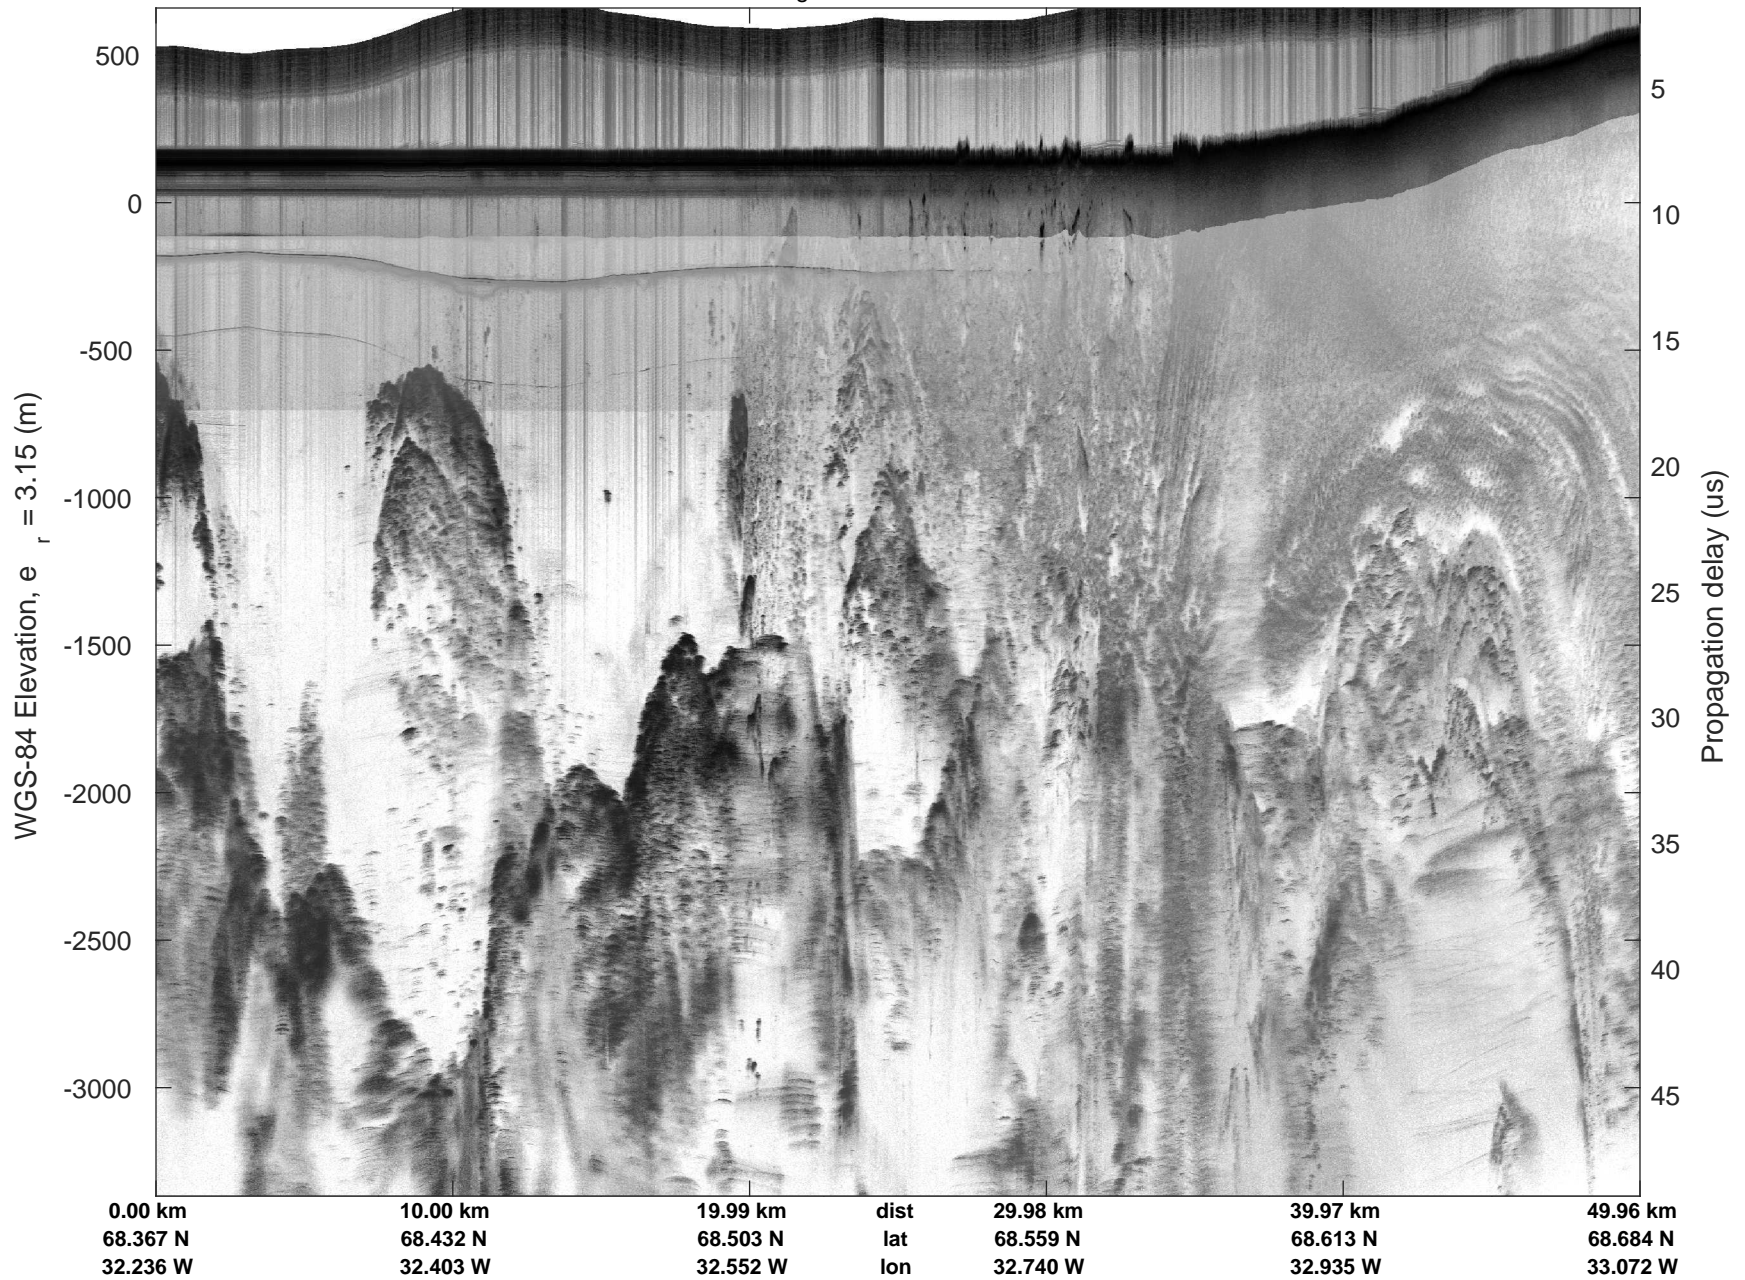

mcords5 2016\_Greenland\_P3: "Helheim-Kanger" 20160513\_05\_011: 19:11:44.8 to 19:18:04.0 GPS

Helheim-Kanger  
20160513\_05\_012  
Polar Stereograph 70N/-45E

mcoords5 2016\_Greenland\_P3: "Helheim-Kanger" 20160513\_05\_012: 19:18:04.2 to 19:24:29.3 GPS