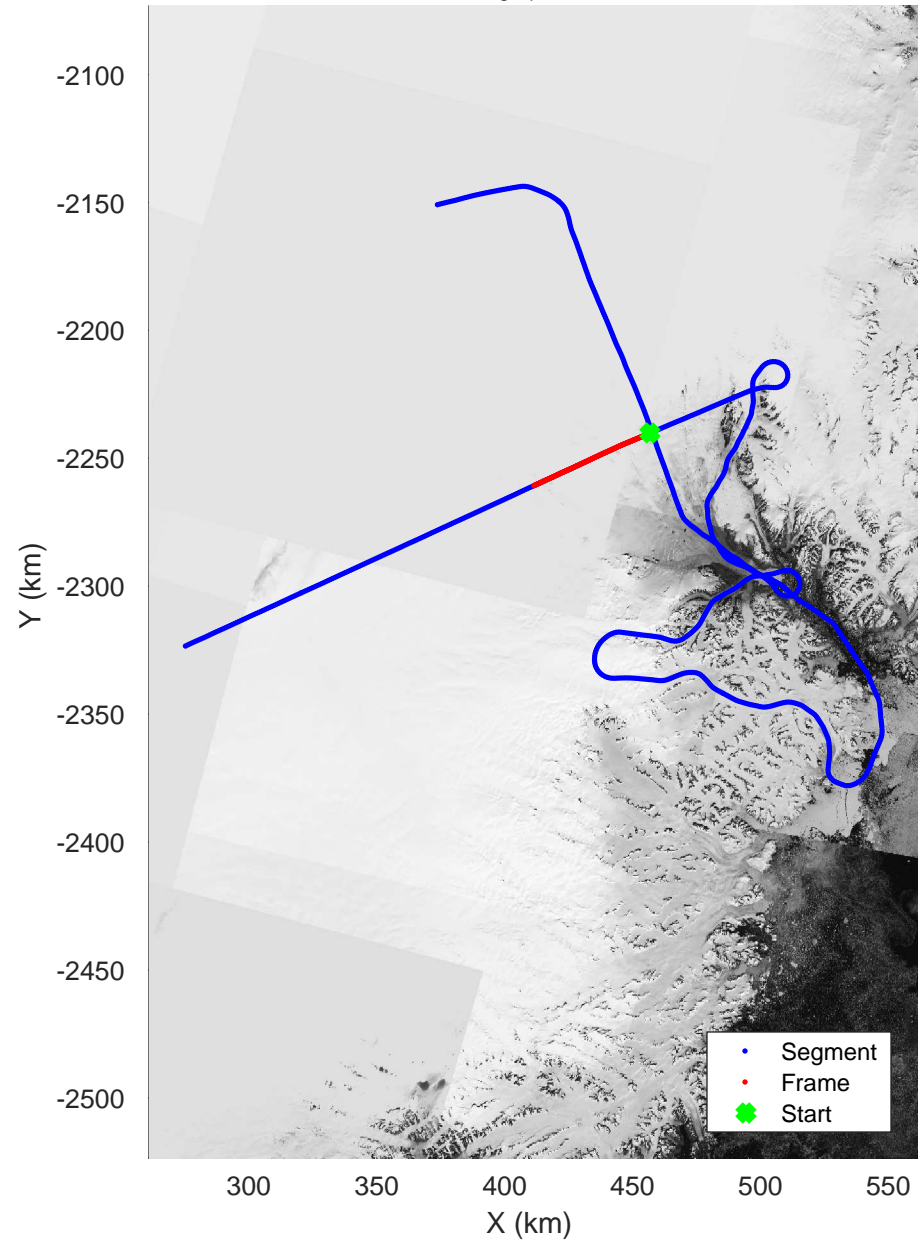

Helheim-Kanger
20160513_05_016
Polar Stereograph 70N/-45E