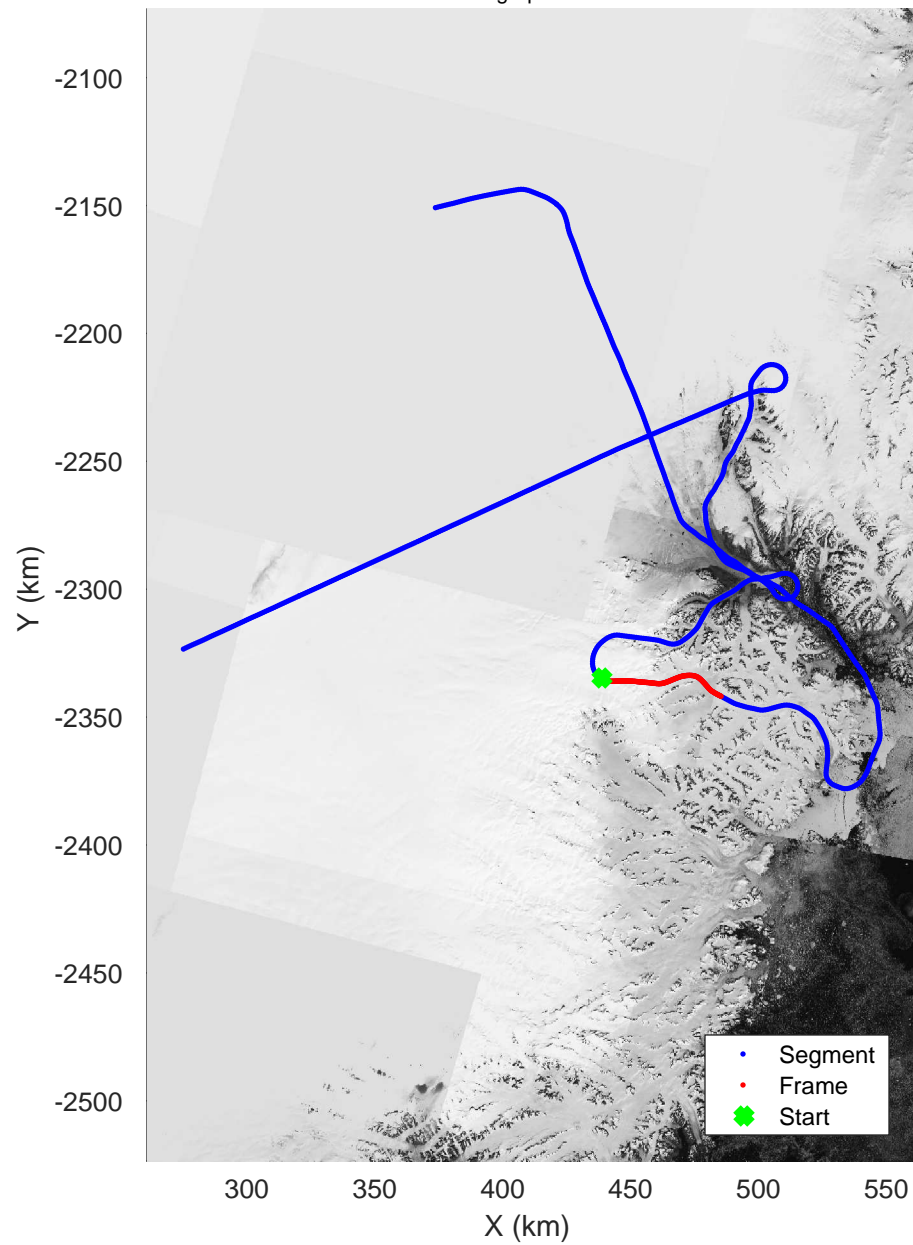

mcords5 2016\_Greenland\_P3: "Helheim-Kanger" 20160513\_05\_007: 18:46:03.9 to 18:52:24.6 GPS

mcords5 2016\_Greenland\_P3: "Helheim-Kanger" 20160513\_05\_007: 18:46:03.9 to 18:52:24.6 GPS

Helheim-Kanger  
20160513\_05\_008  
Polar Stereograph 70N/-45E