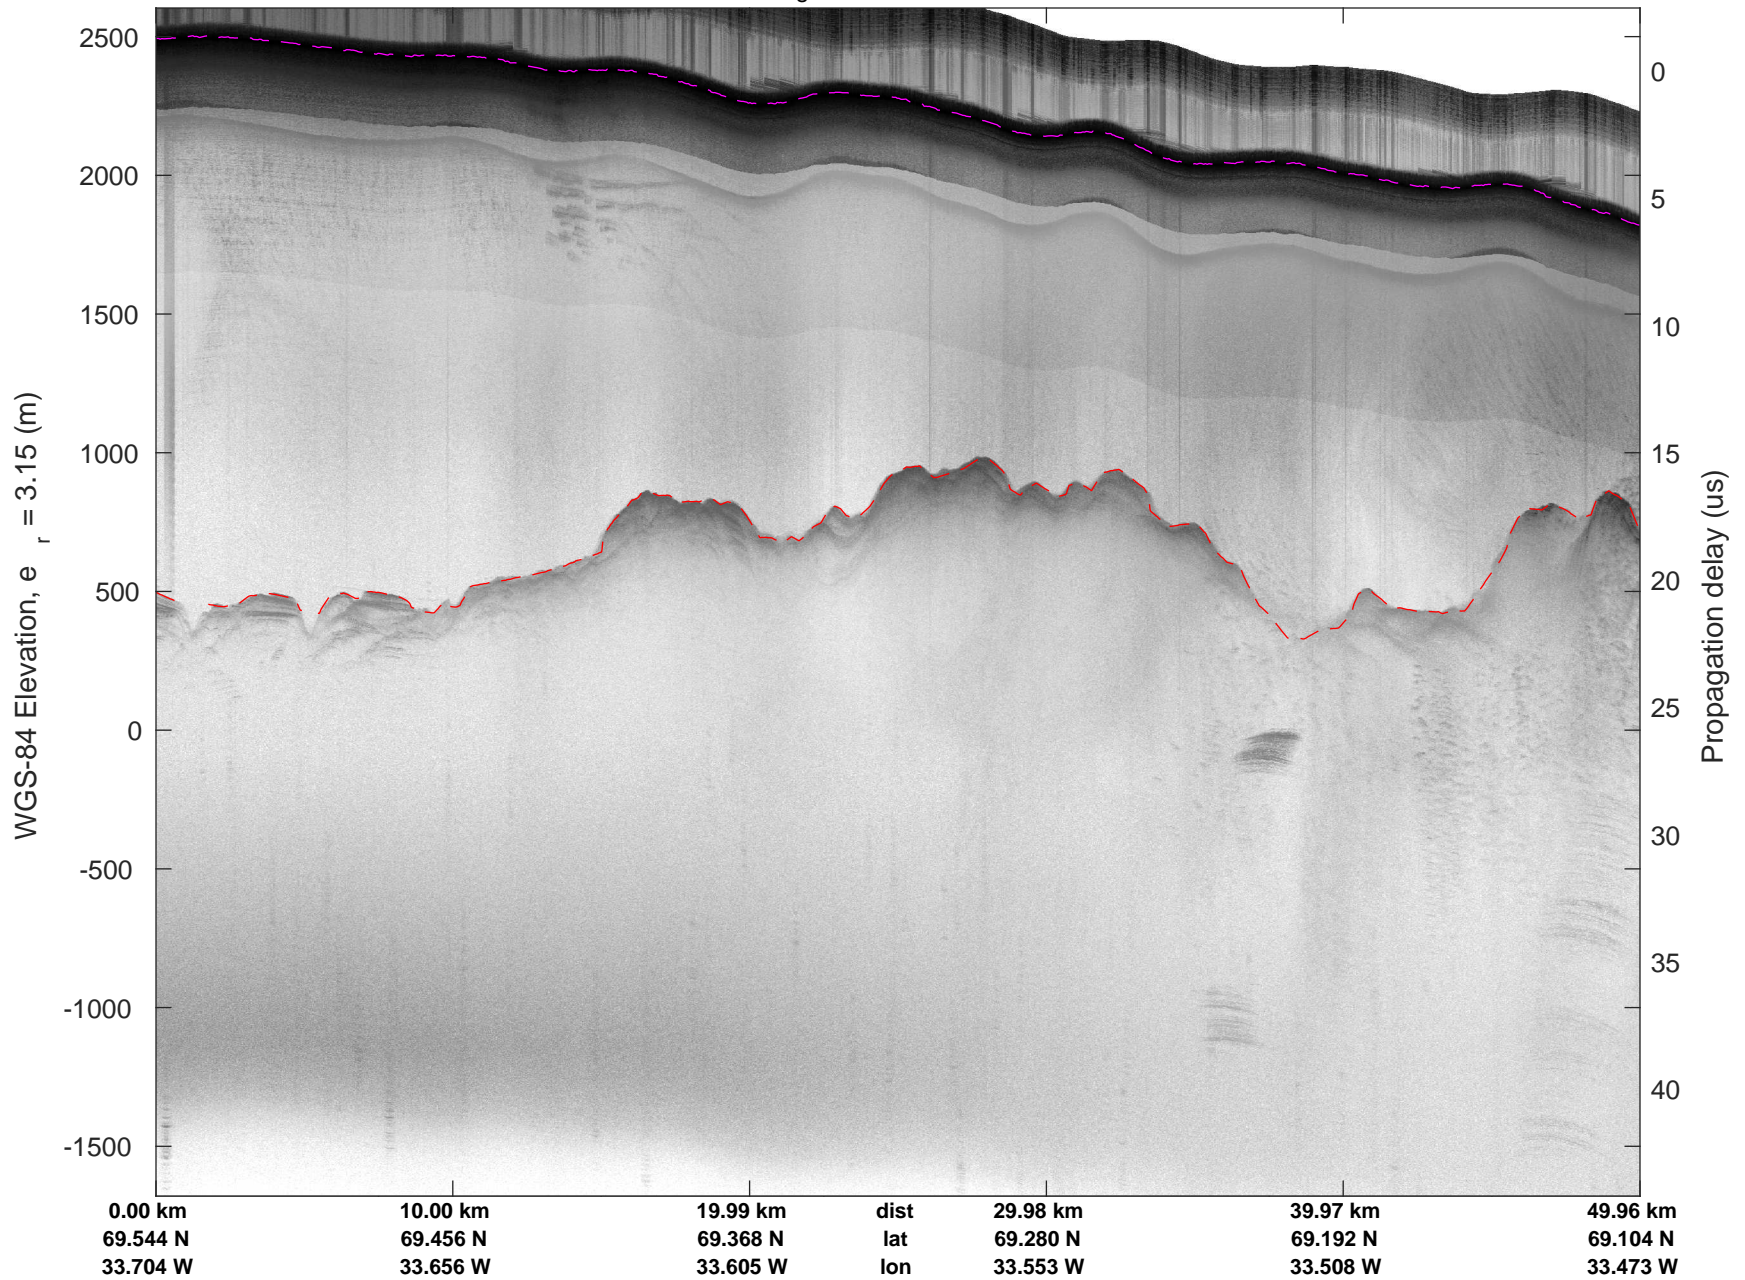

mcords5 2016_Greenland_P3: "Helheim-Kanger" 20160513_05_003: 18:20:60.0 to 18:27:06.4 GPS