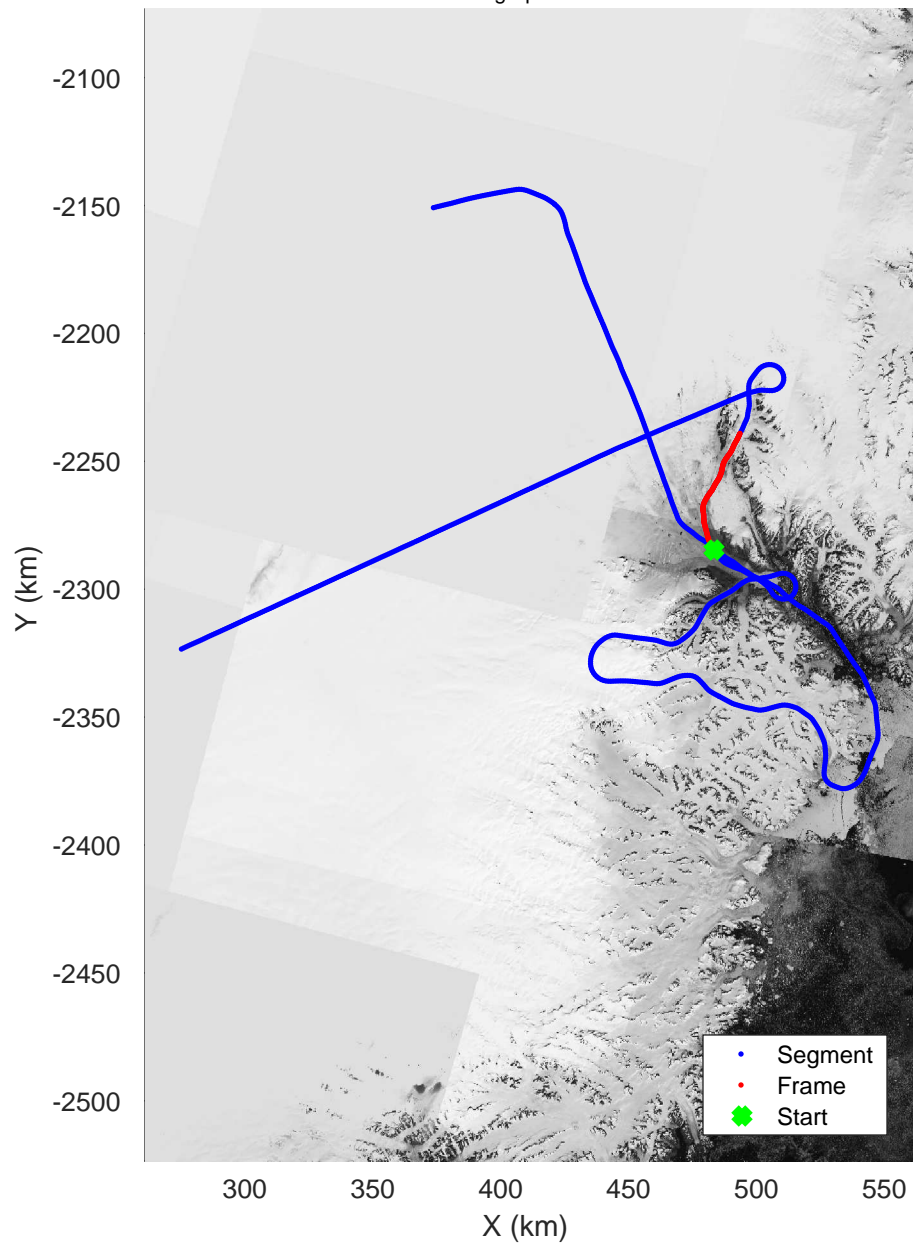

Helheim-Kanger
20160513_05_013
Polar Stereograph 70N/-45E