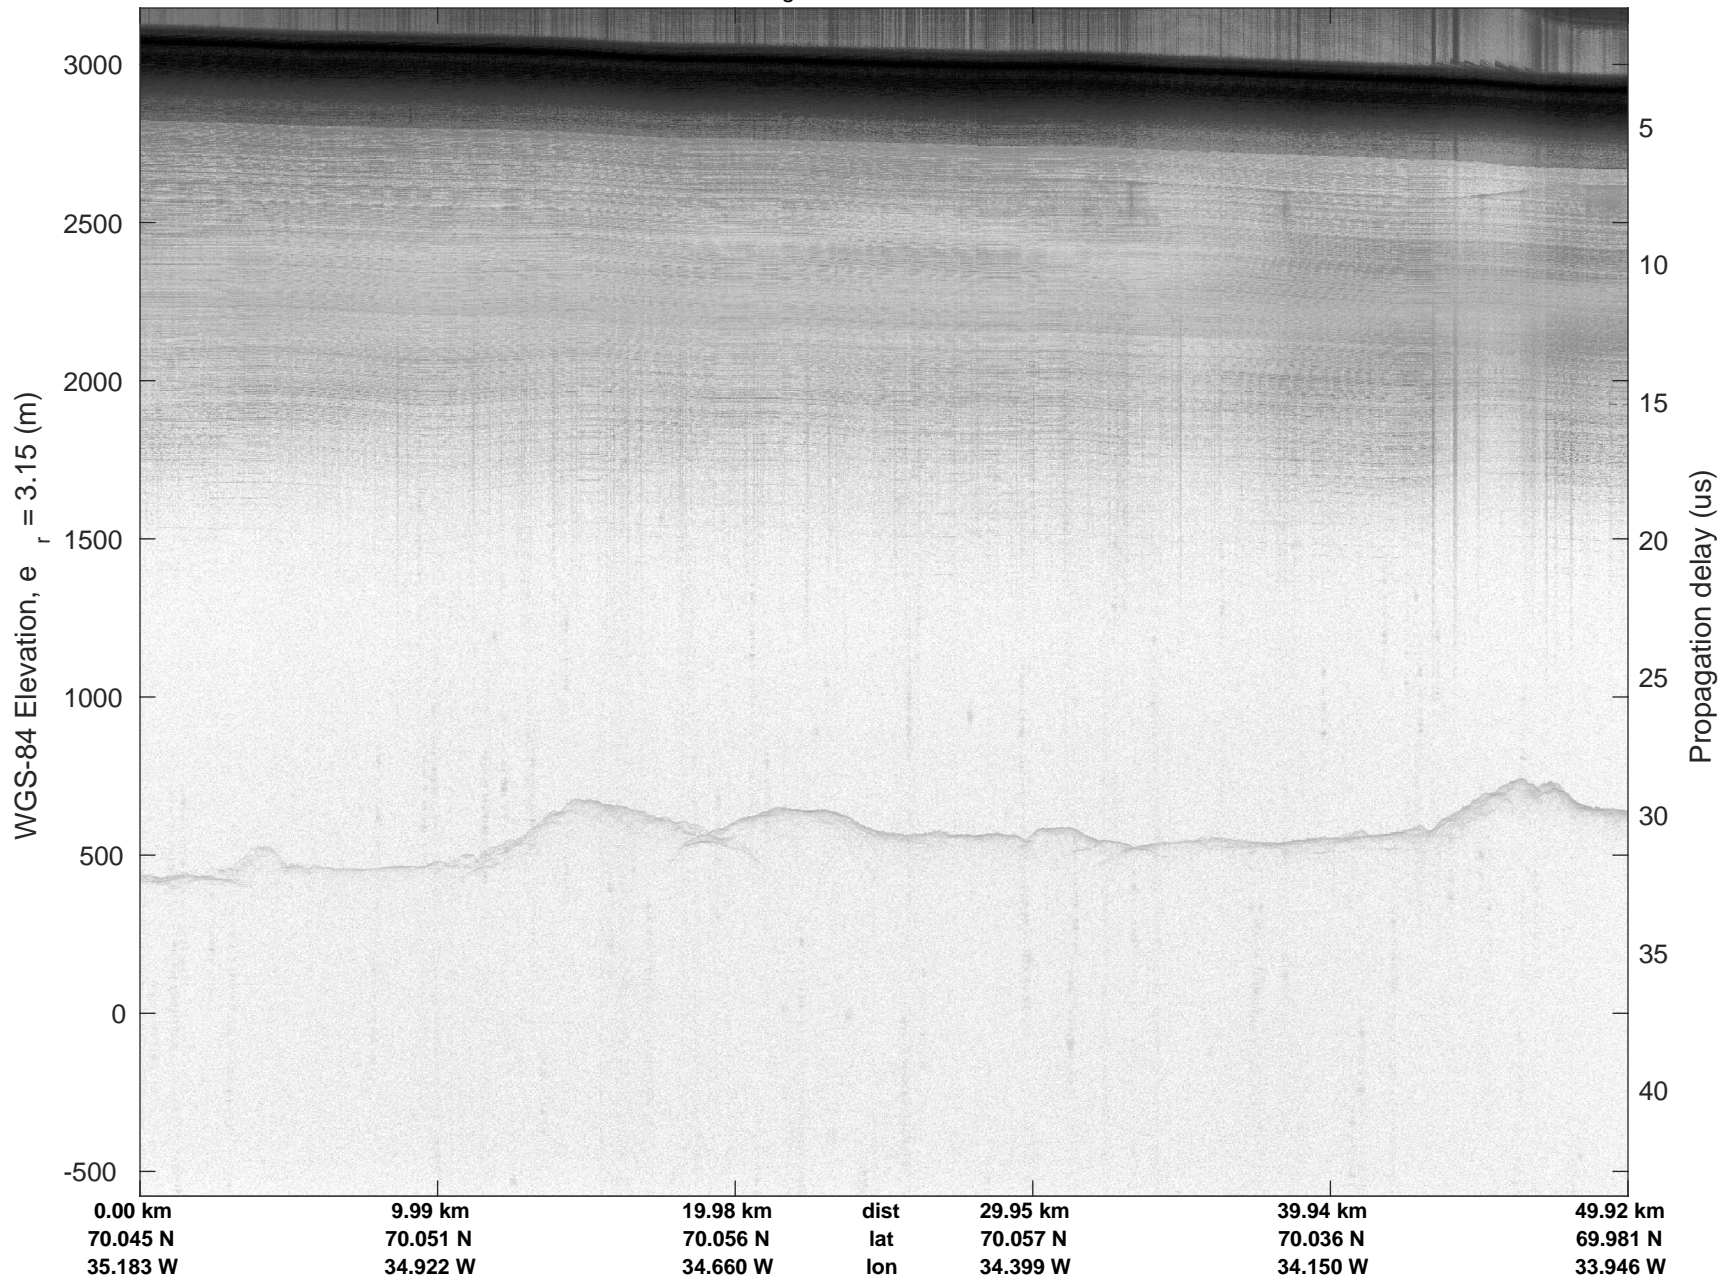

Helheim-Kanger  
20160513\_05\_001  
Polar Stereograph 70N/-45E

mcords5 2016\_Greenland\_P3: "Helheim-Kanger" 20160513\_05\_001: 18:09:40.5 to 18:14:56.2 GPS

mcords5 2016\_Greenland\_P3: "Helheim-Kanger" 20160513\_05\_001: 18:09:40.5 to 18:14:56.2 GPS