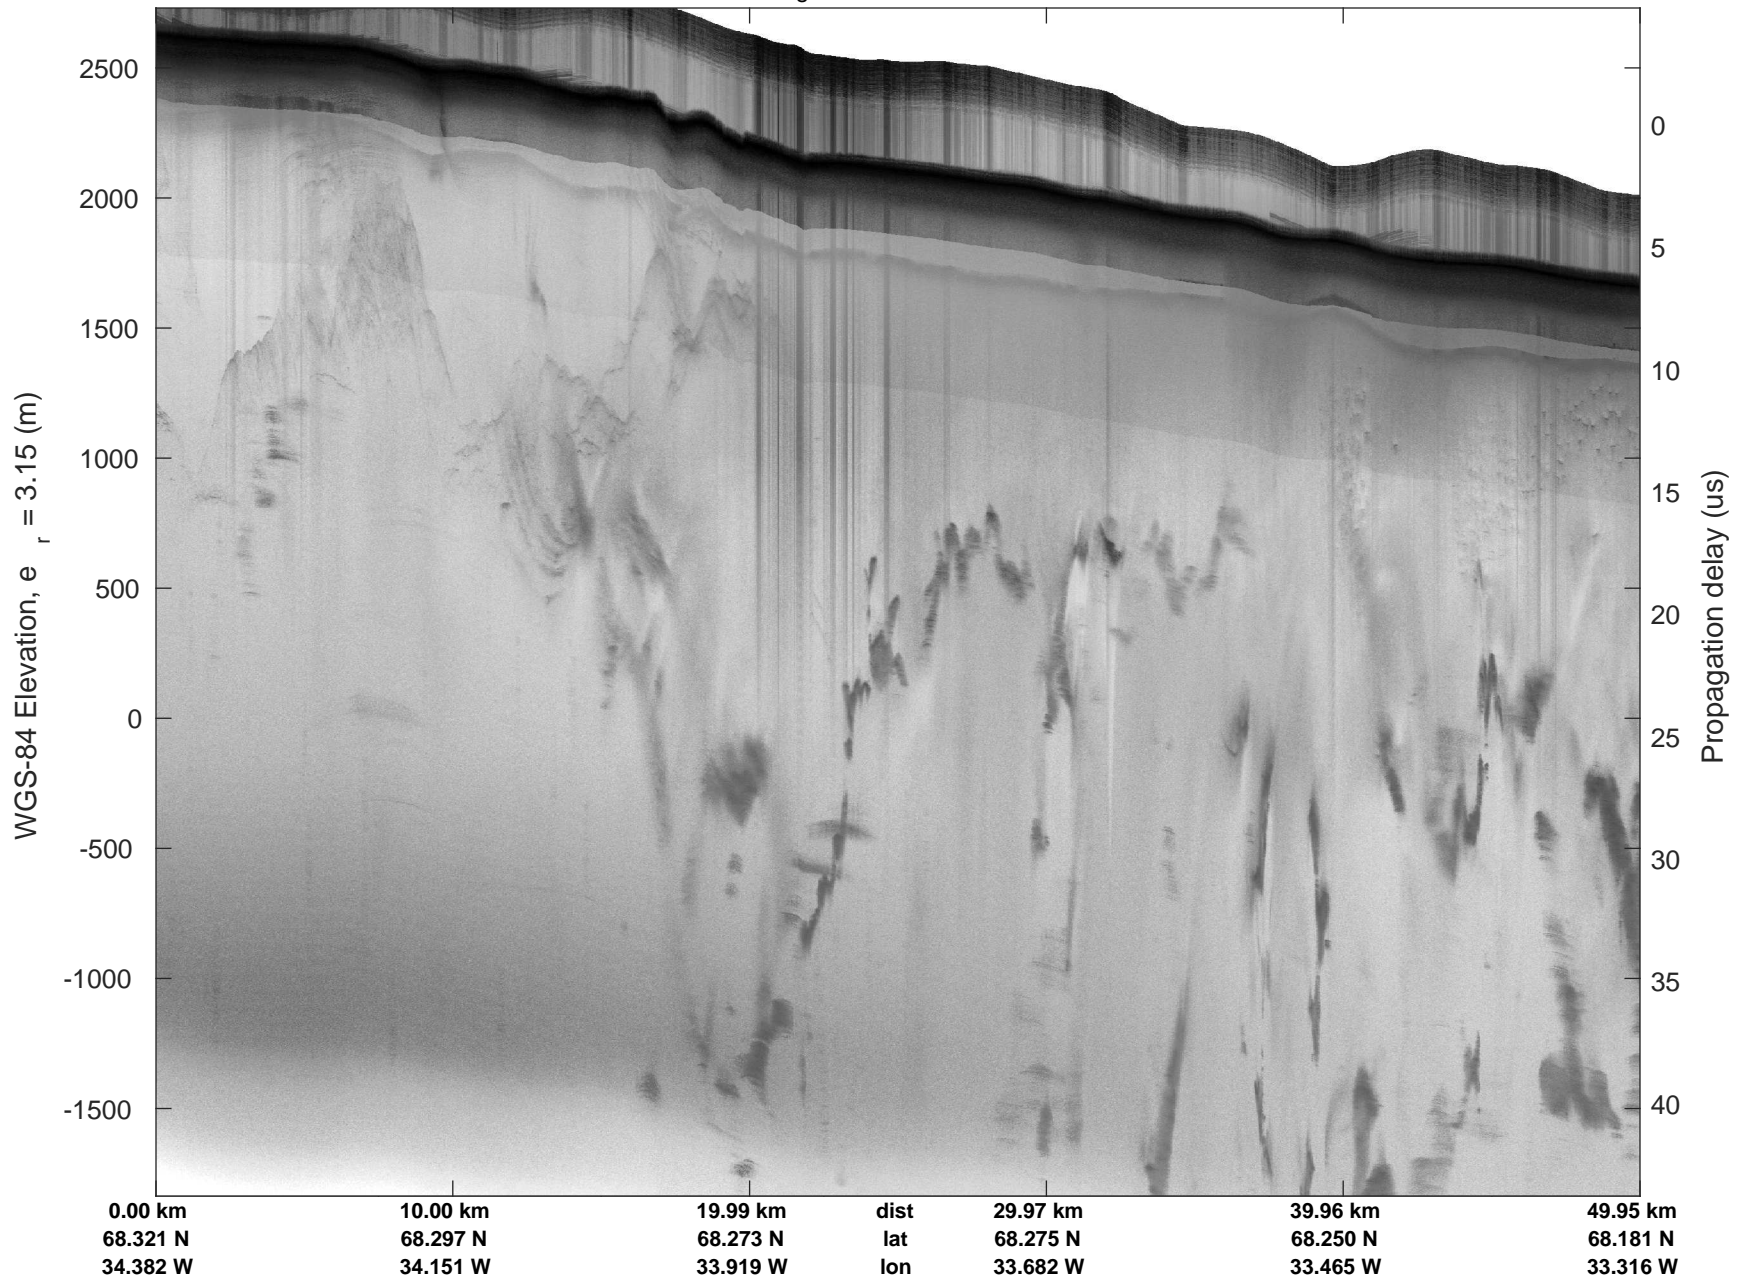

mcords5 2016_Greenland_P3: "Helheim-Kanger" 20160513_05_008: 18:52:24.8 to 18:58:40.9 GPS