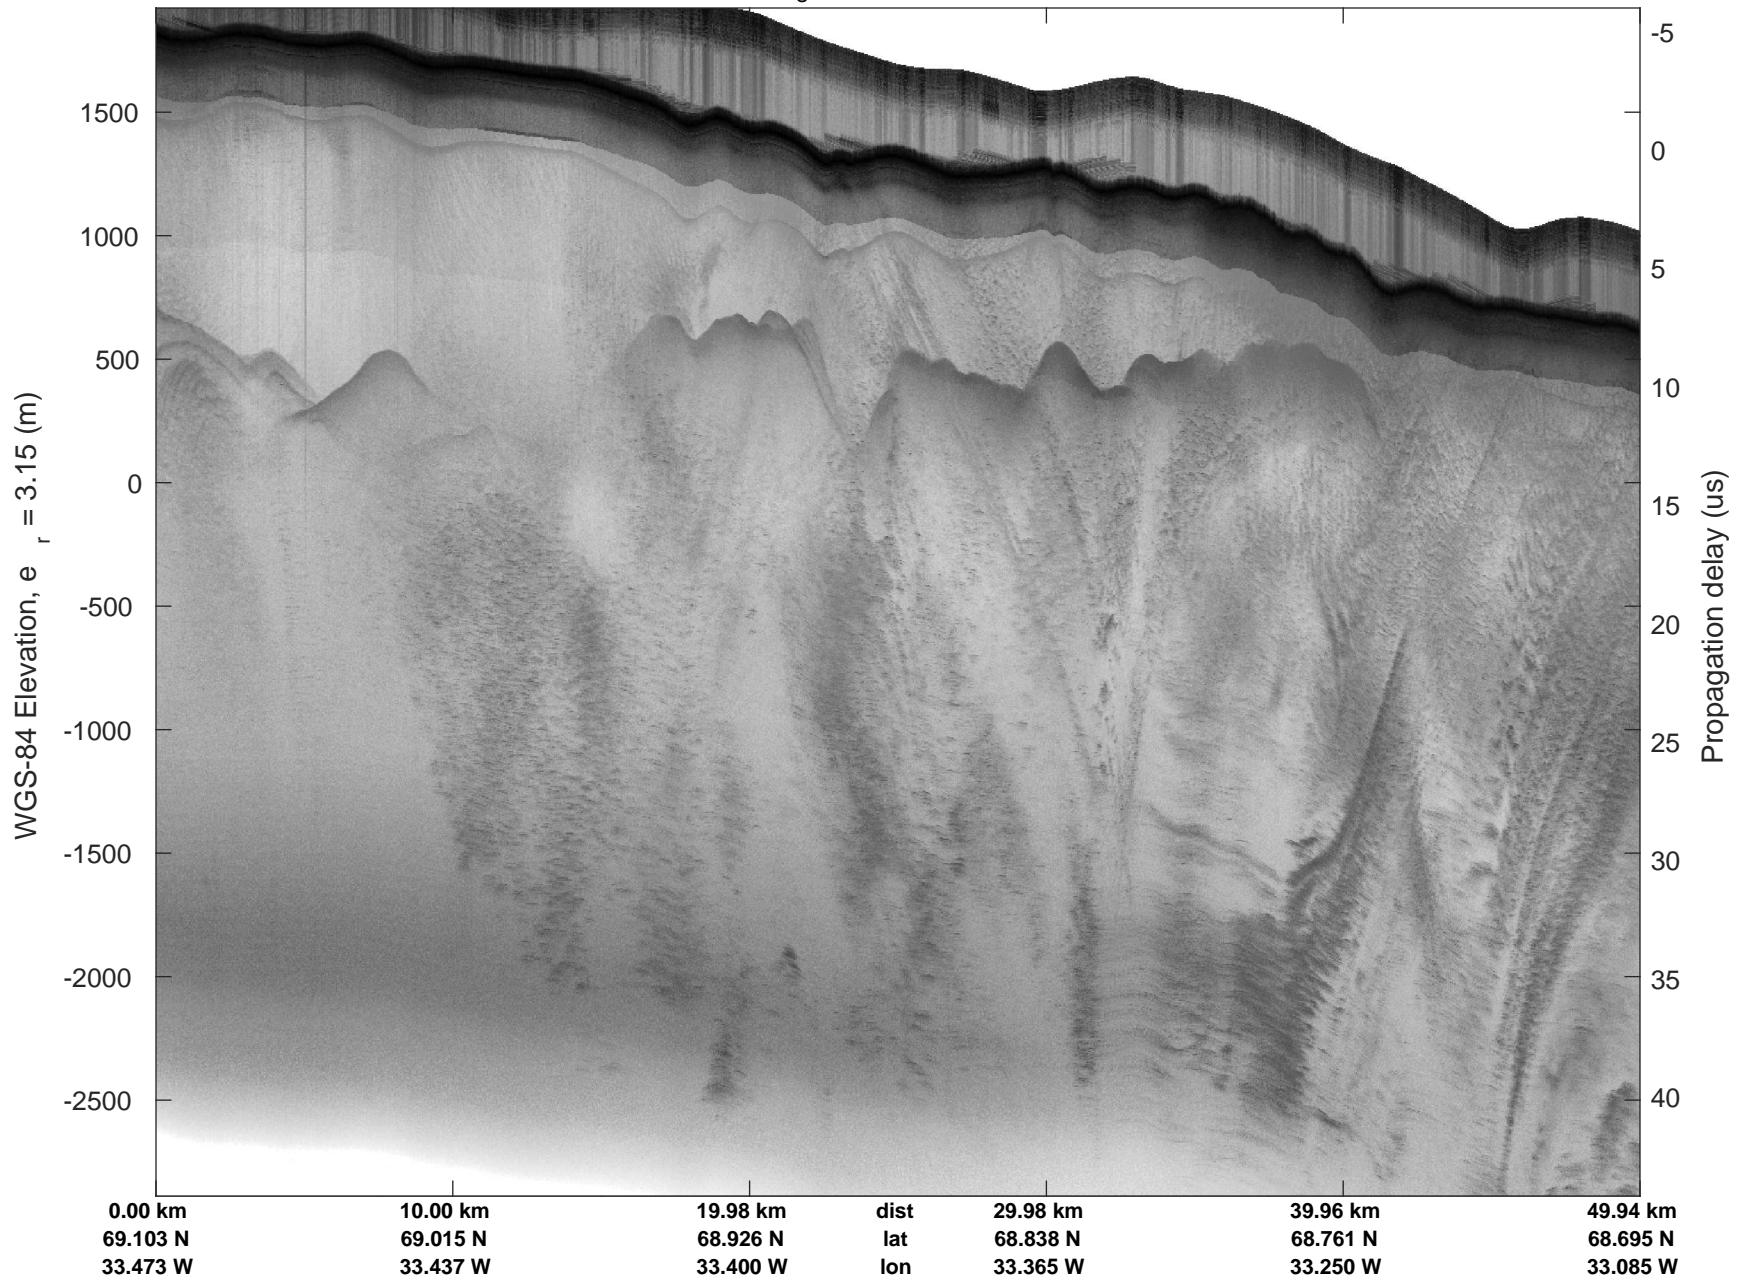

mcords5 2016_Greenland_P3: "Helheim-Kanger" 20160513_05_004: 18:27:06.7 to 18:33:17.5 GPS