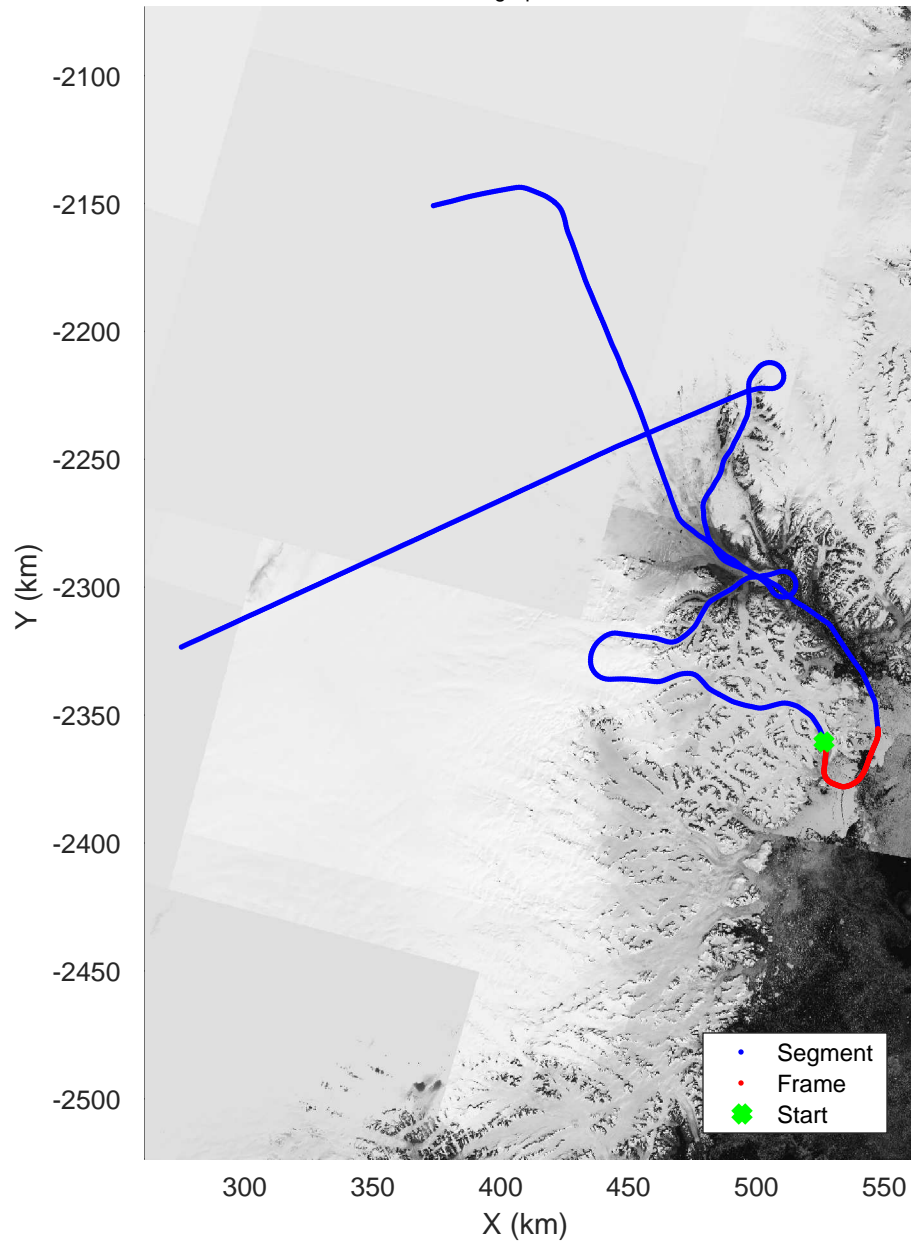

mcords5 2016\_Greenland\_P3: "Helheim-Kanger" 20160513\_05\_009: 18:58:41.2 to 19:05:24.2 GPS

mcords5 2016\_Greenland\_P3: "Helheim-Kanger" 20160513\_05\_009: 18:58:41.2 to 19:05:24.2 GPS

Helheim-Kanger  
20160513\_05\_010  
Polar Stereograph 70N/-45E