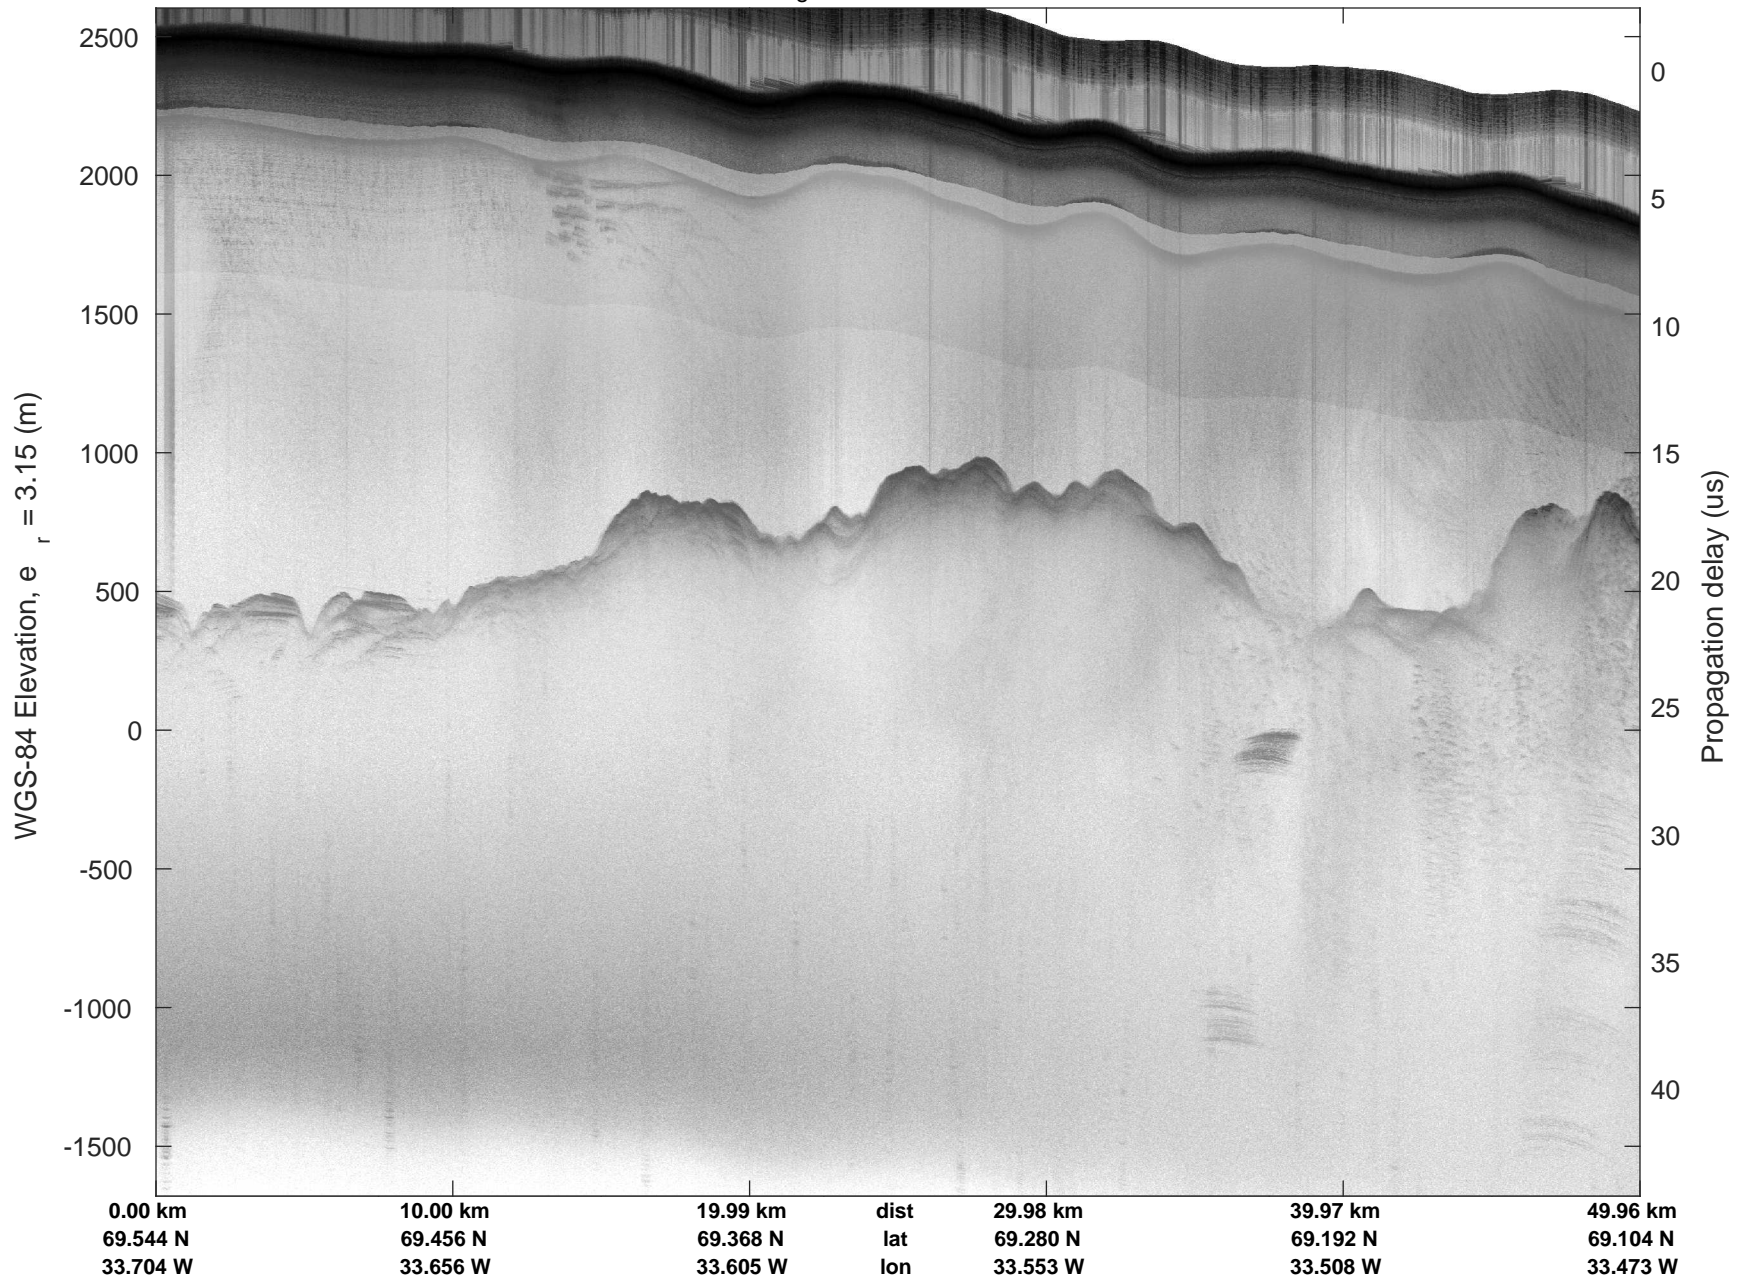

mcords5 2016_Greenland_P3: "Helheim-Kanger" 20160513_05_003: 18:20:60.0 to 18:27:06.4 GPS