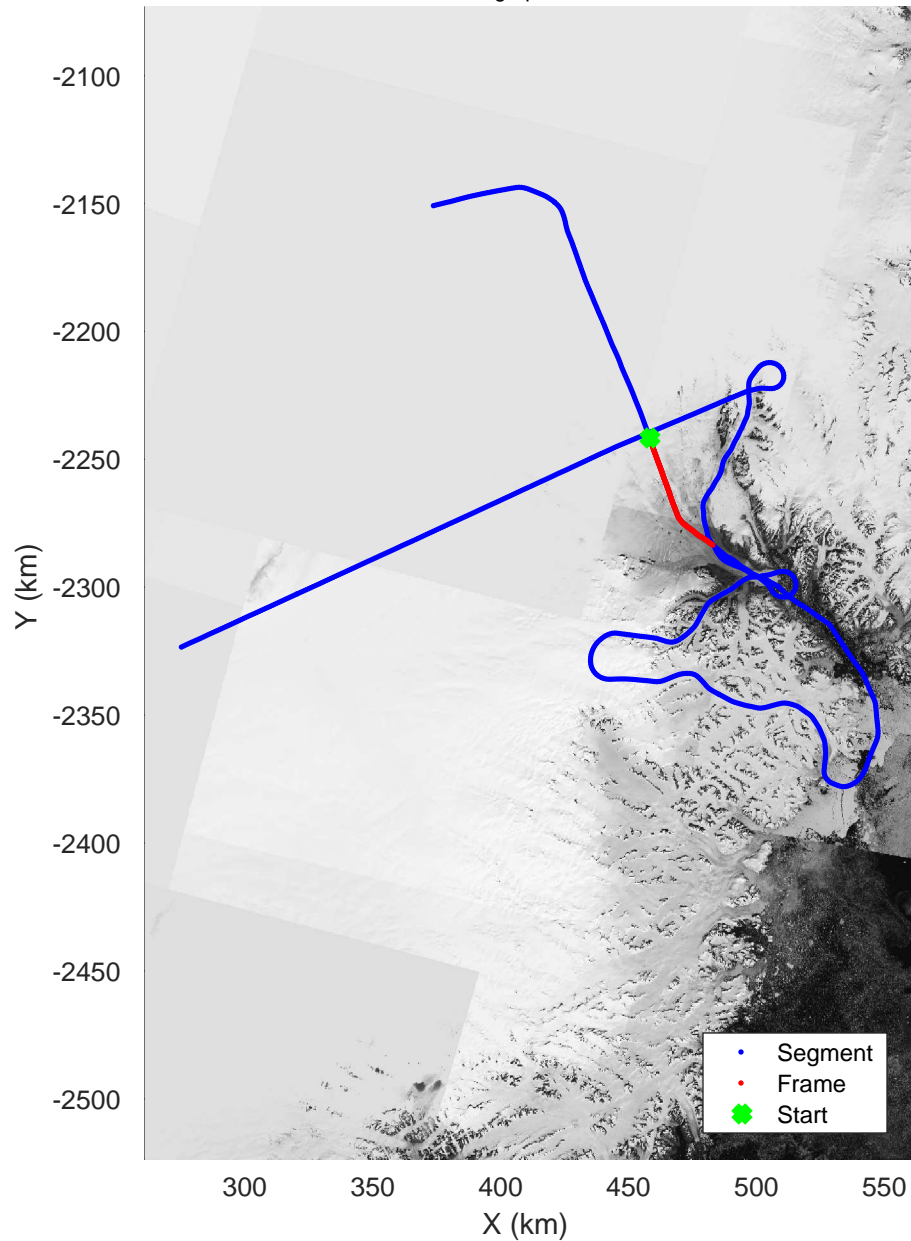

mcords5 2016\_Greenland\_P3: "Helheim-Kanger" 20160513\_05\_003: 18:20:60.0 to 18:27:06.4 GPS

mcords5 2016\_Greenland\_P3: "Helheim-Kanger" 20160513\_05\_003: 18:20:60.0 to 18:27:06.4 GPS

Helheim-Kanger  
20160513\_05\_004  
Polar Stereograph 70N/-45E