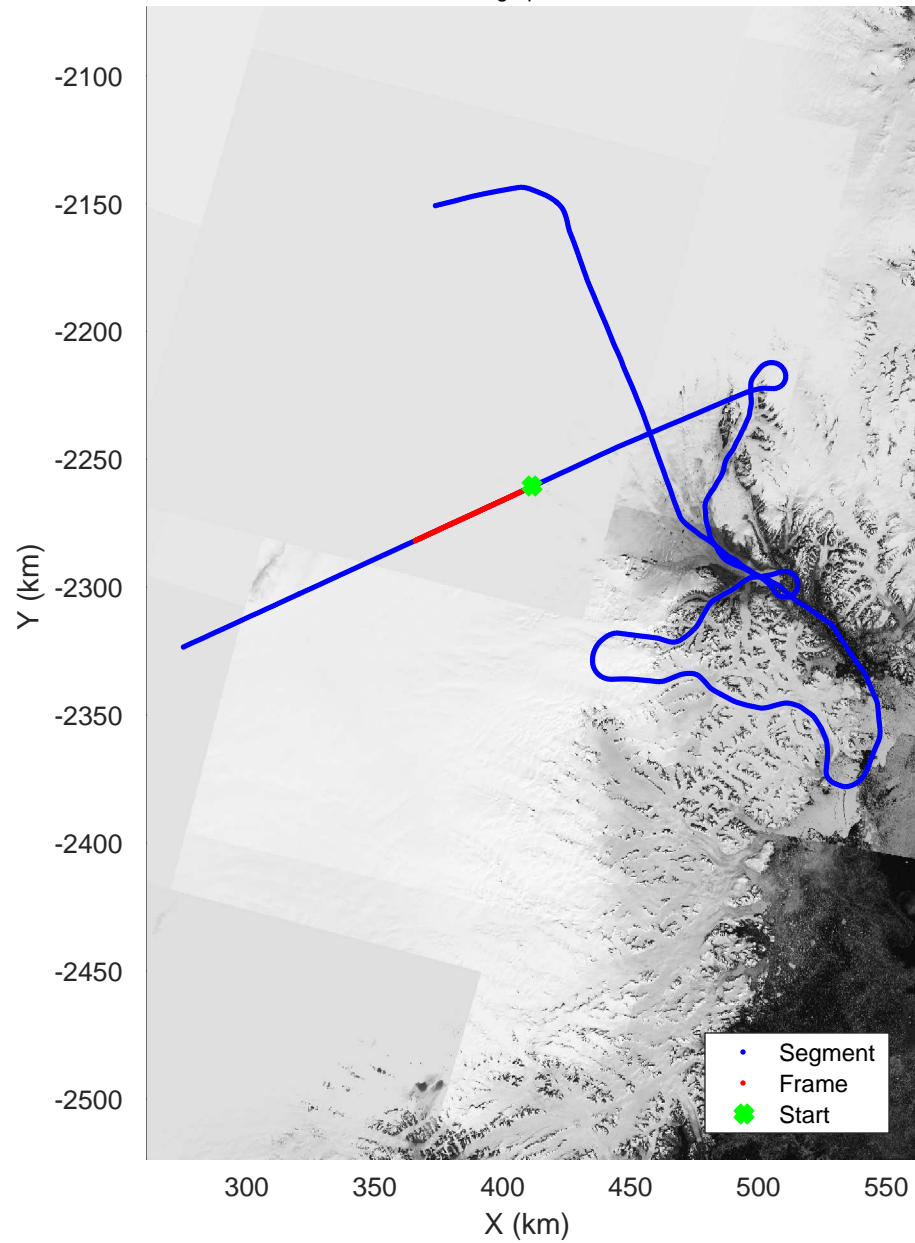

Helheim-Kanger
20160513_05_017
Polar Stereograph 70N/-45E