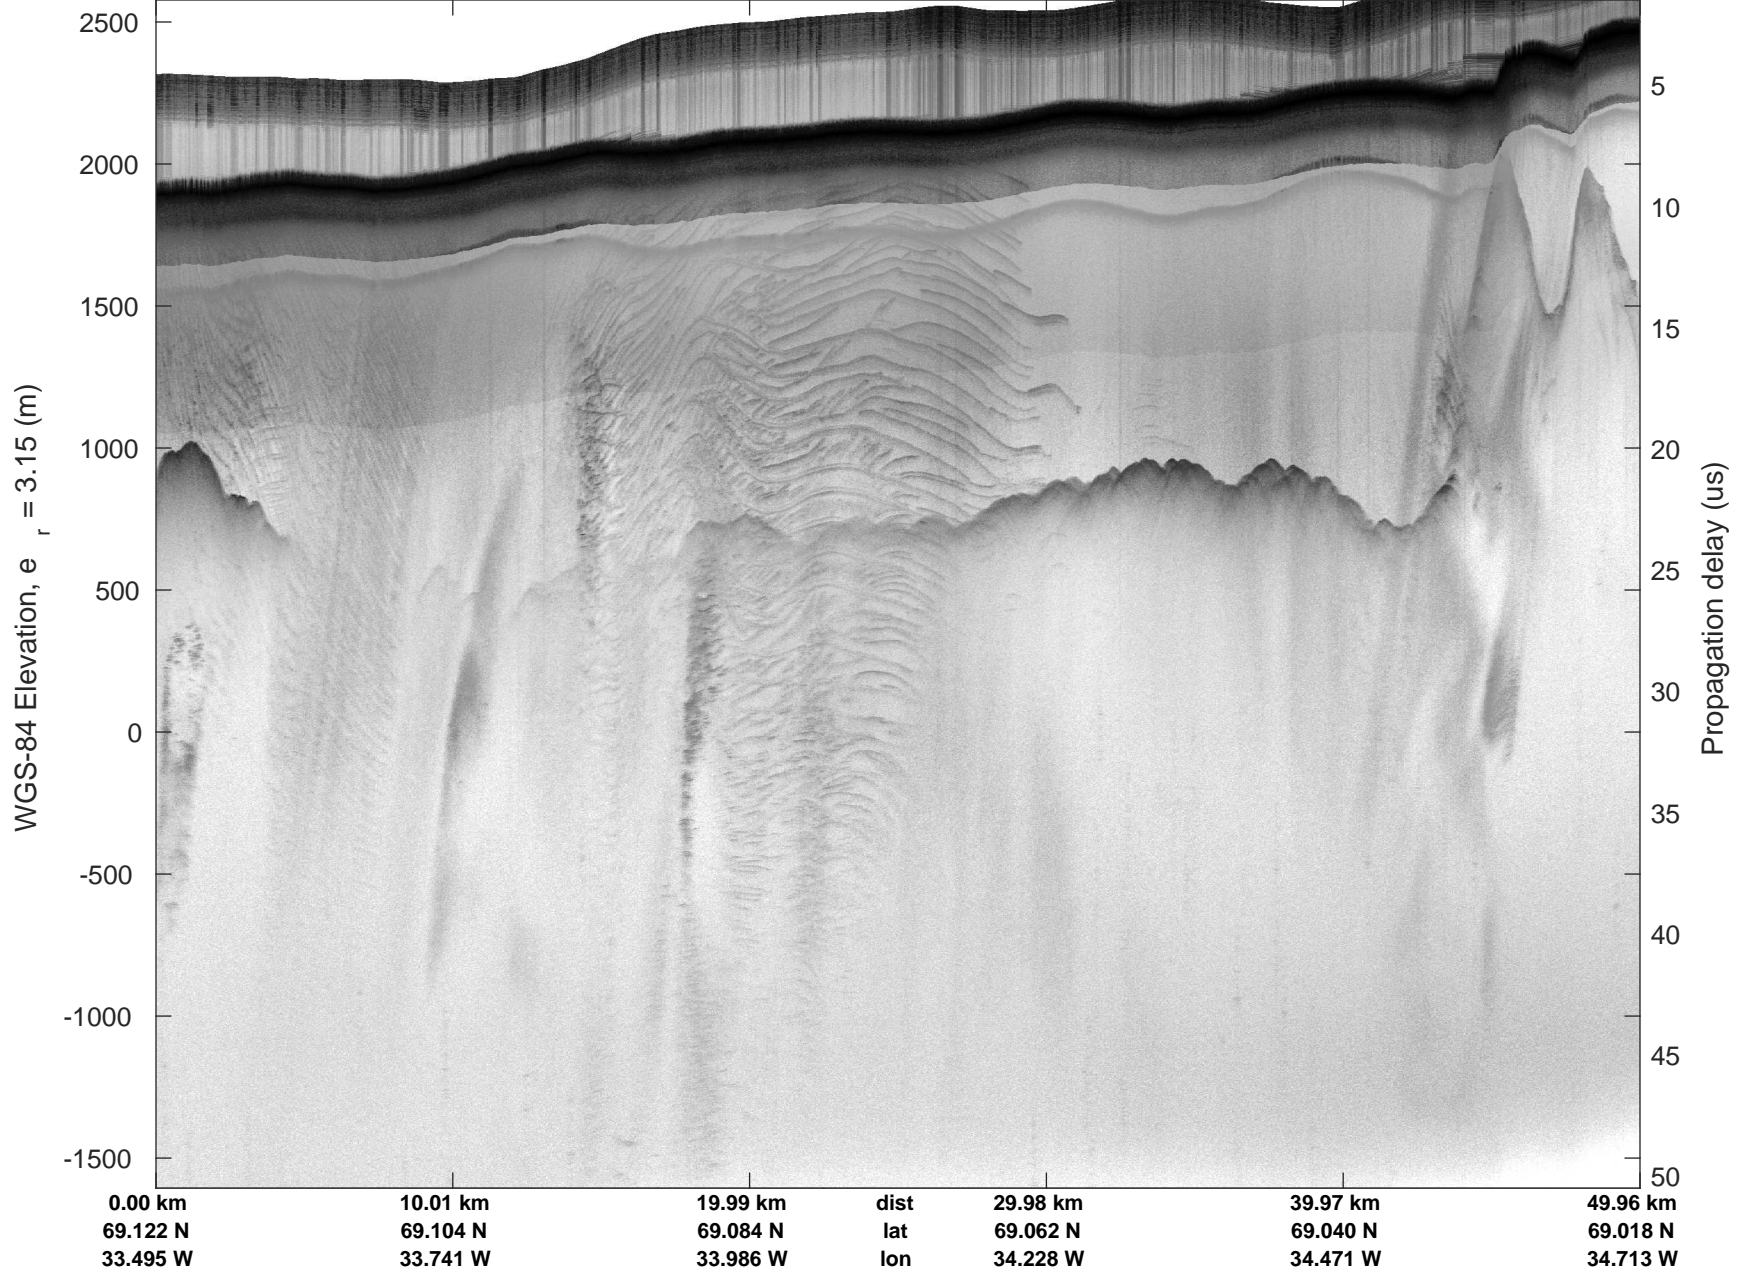

mcords5 2016\_Greenland\_P3: "Helheim-Kanger" 20160513\_05\_015: 19:36:49.0 to 19:43:03.7 GPS

Helheim-Kanger  
20160513\_05\_016  
Polar Stereograph 70N/-45E

mcords5 2016\_Greenland\_P3: "Helheim-Kanger" 20160513\_05\_016: 19:43:04.0 to 19:49:18.1 GPS