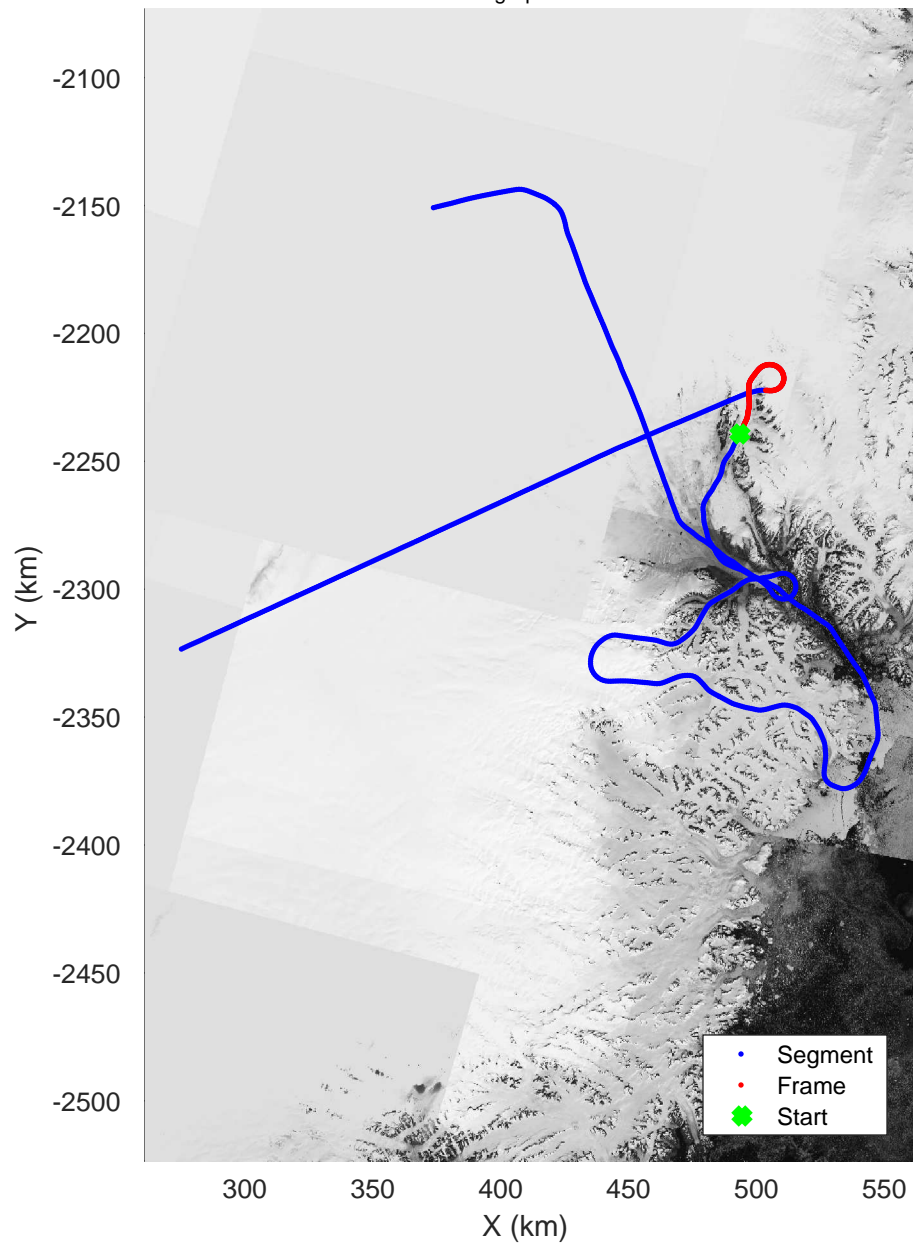

Helheim-Kanger
20160513_05_014
Polar Stereograph 70N/-45E