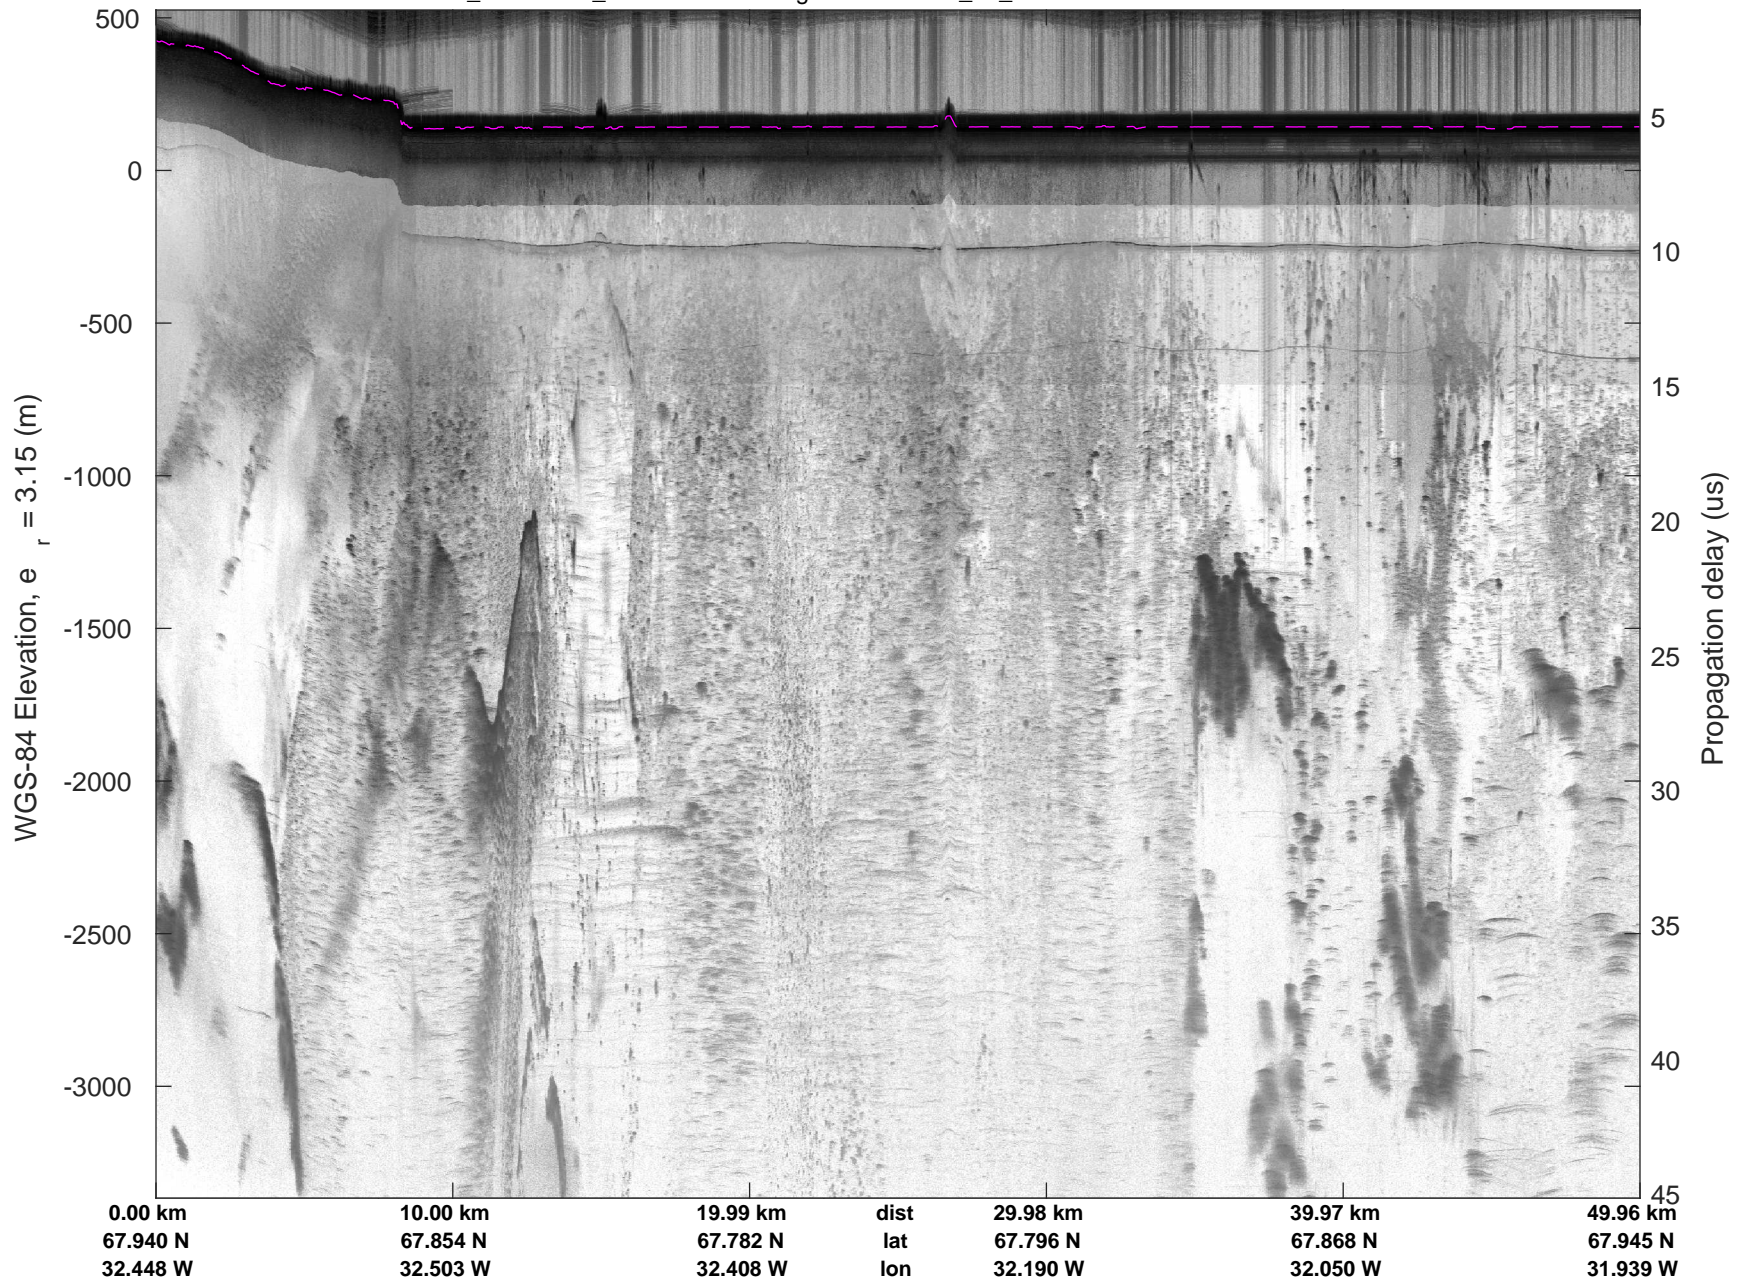

mcords5 2016_Greenland_P3: "Helheim-Kanger" 20160513_05_010: 19:05:24.5 to 19:11:44.5 GPS