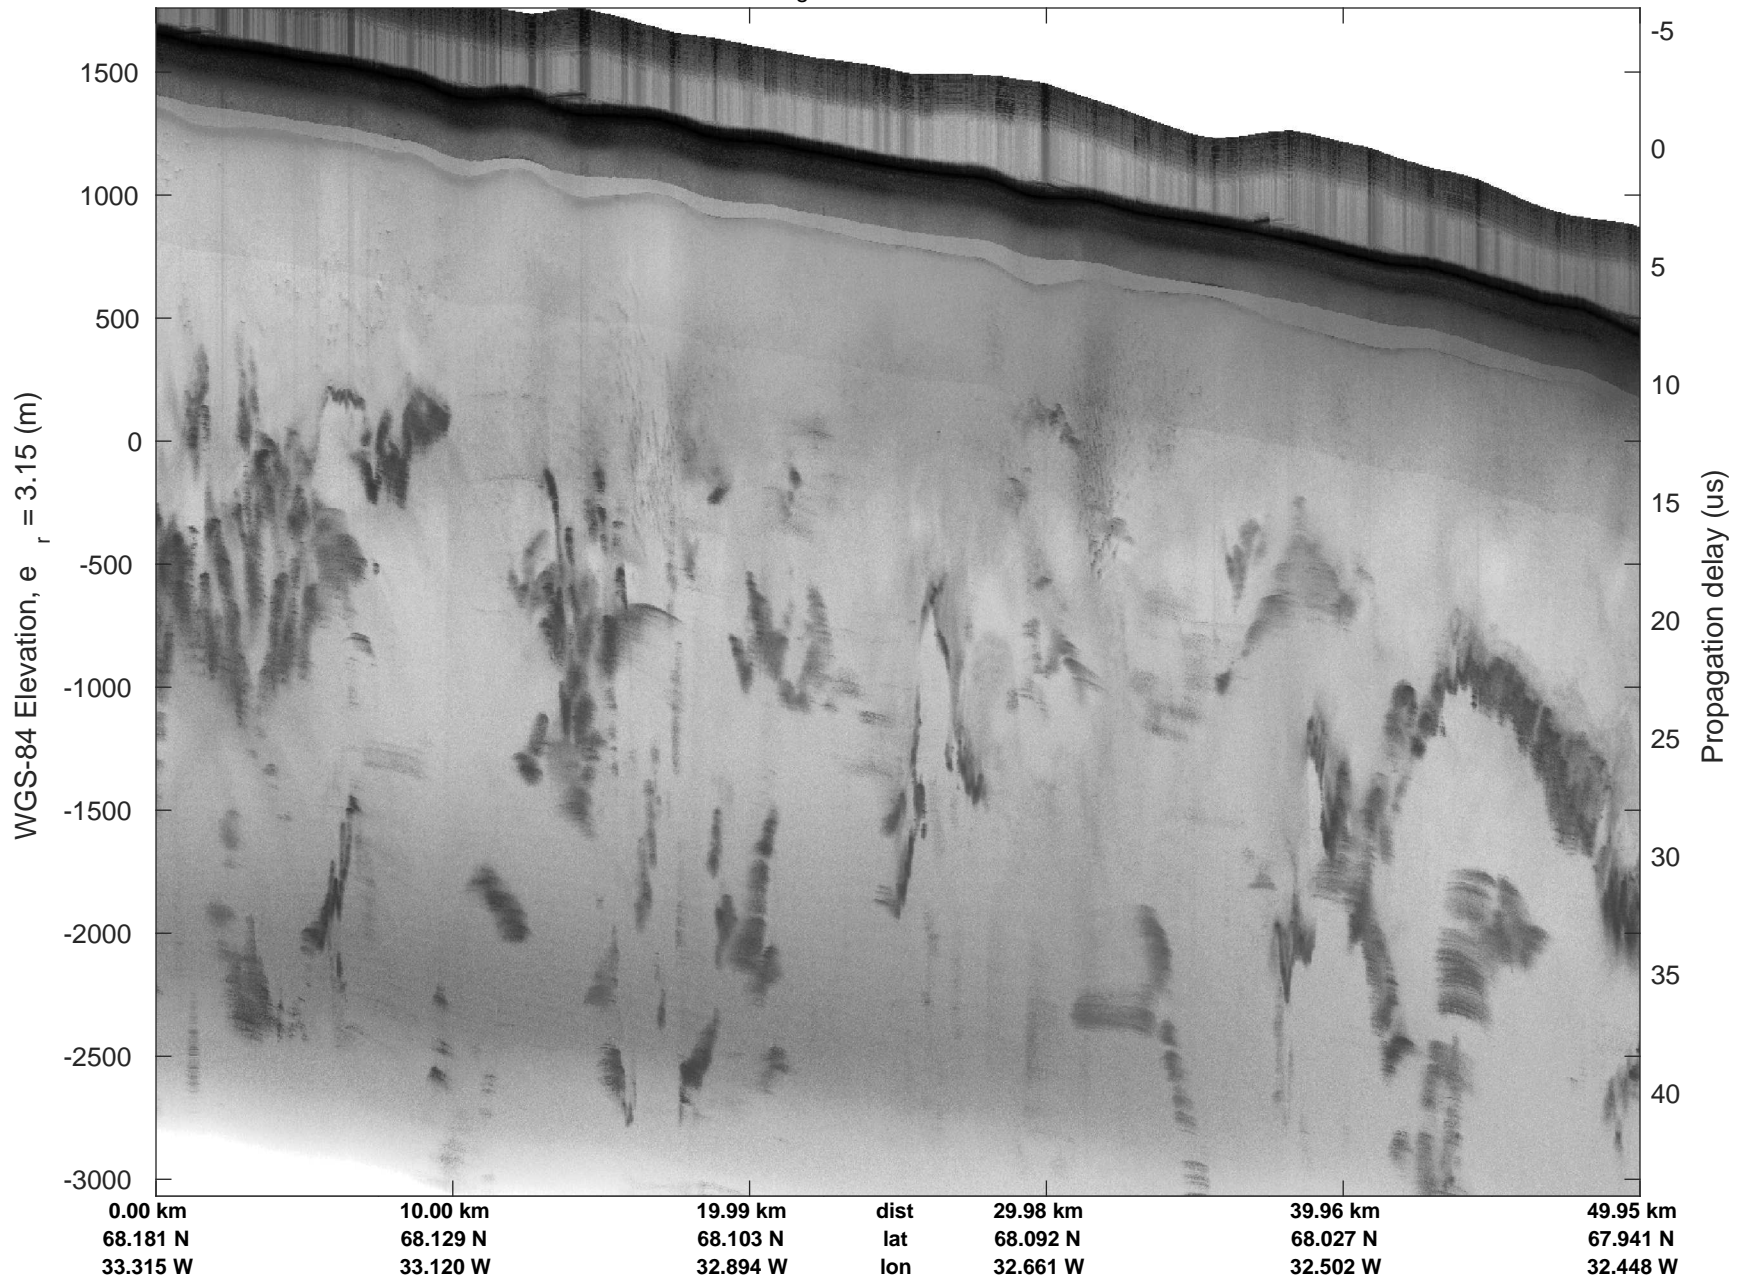

mcords5 2016_Greenland_P3: "Helheim-Kanger" 20160513_05_009: 18:58:41.2 to 19:05:24.2 GPS