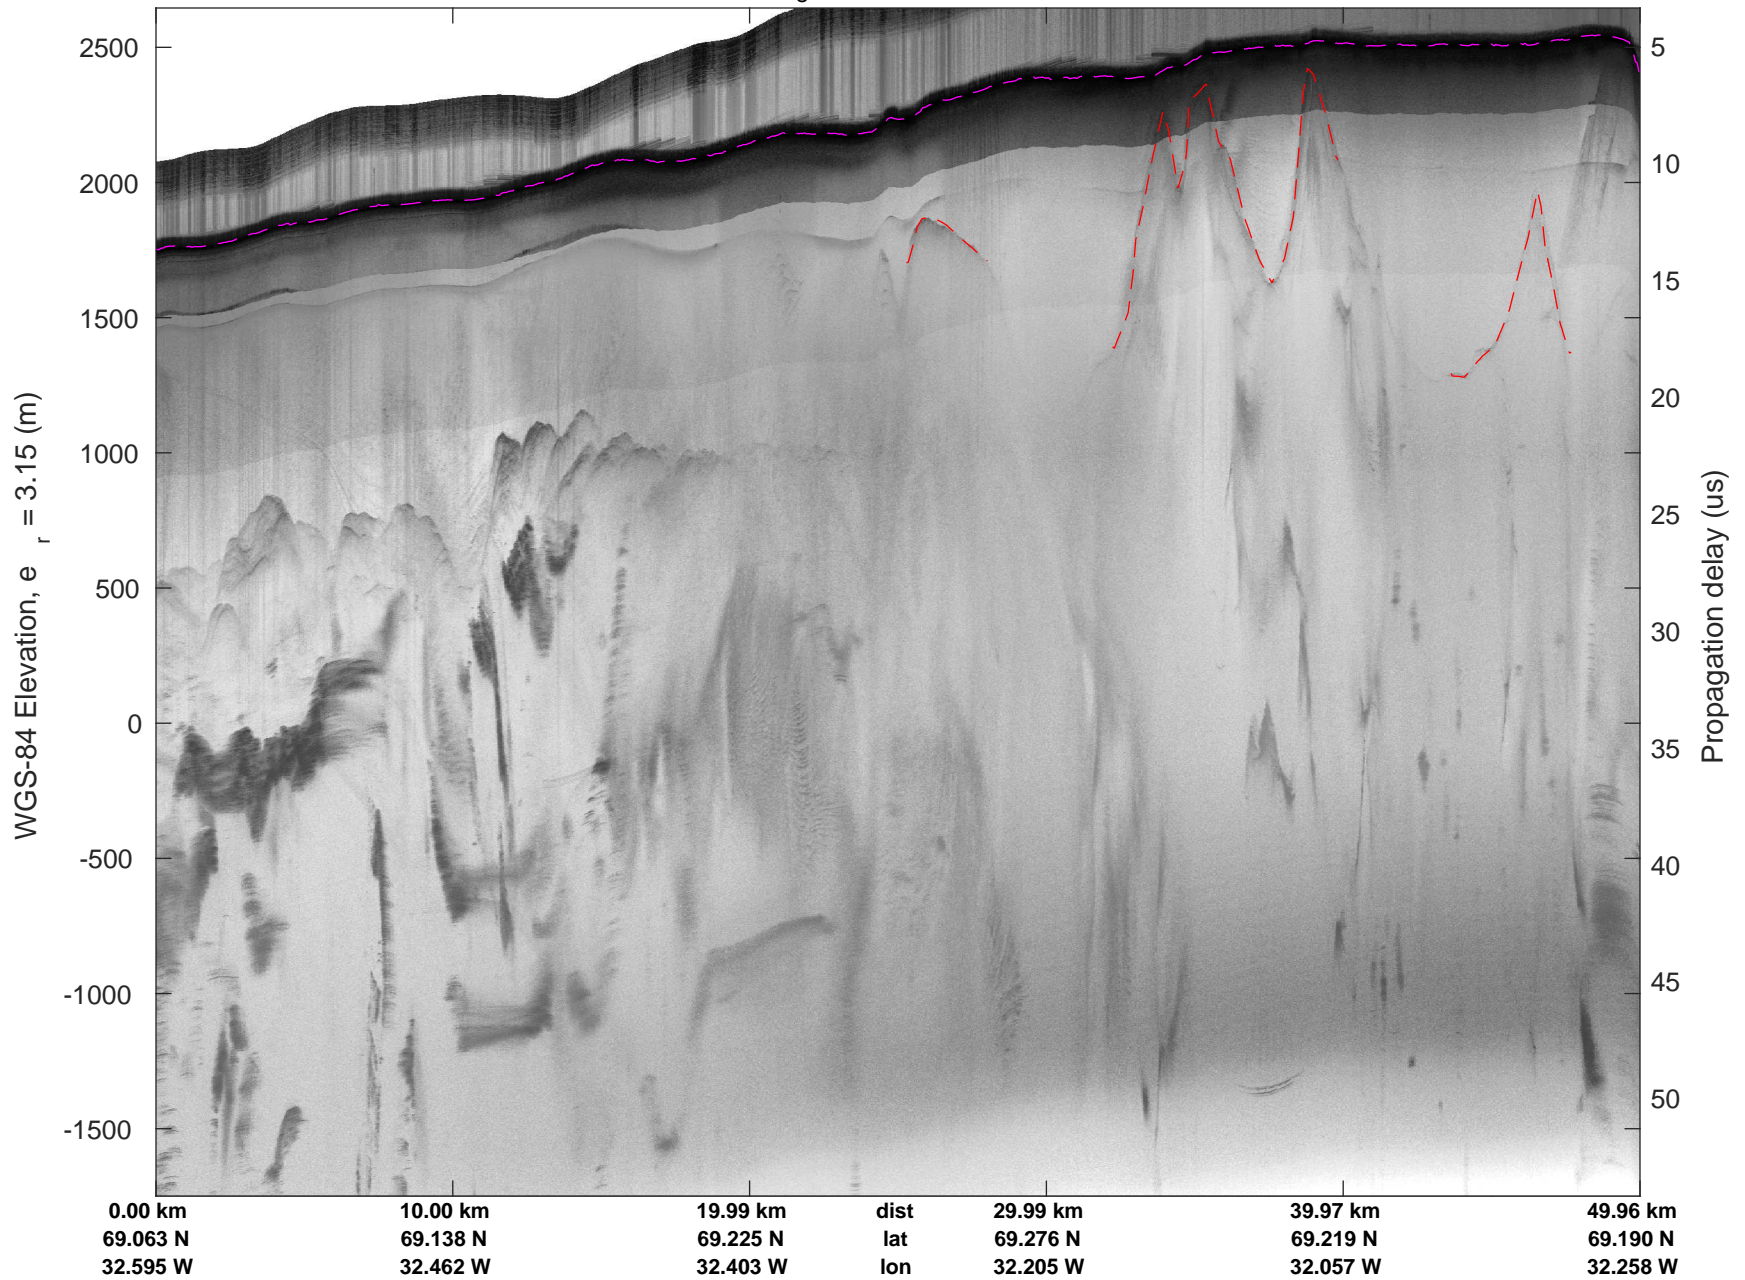

mcords5 2016\_Greenland\_P3: "Helheim-Kanger" 20160513\_05\_013: 19:24:29.6 to 19:30:37.3 GPS

Helheim-Kanger  
20160513\_05\_014  
Polar Stereograph 70N/-45E

mcords5 2016\_Greenland\_P3: "Helheim-Kanger" 20160513\_05\_014: 19:30:37.5 to 19:36:48.8 GPS

mcords5 2016\_Greenland\_P3: "Helheim-Kanger" 20160513\_05\_014: 19:30:37.5 to 19:36:48.8 GPS

Helheim-Kanger  
20160513\_05\_015  
Polar Stereograph 70N/-45E

mcords5 2016\_Greenland\_P3: "Helheim-Kanger" 20160513\_05\_015: 19:36:49.0 to 19:43:03.7 GPS