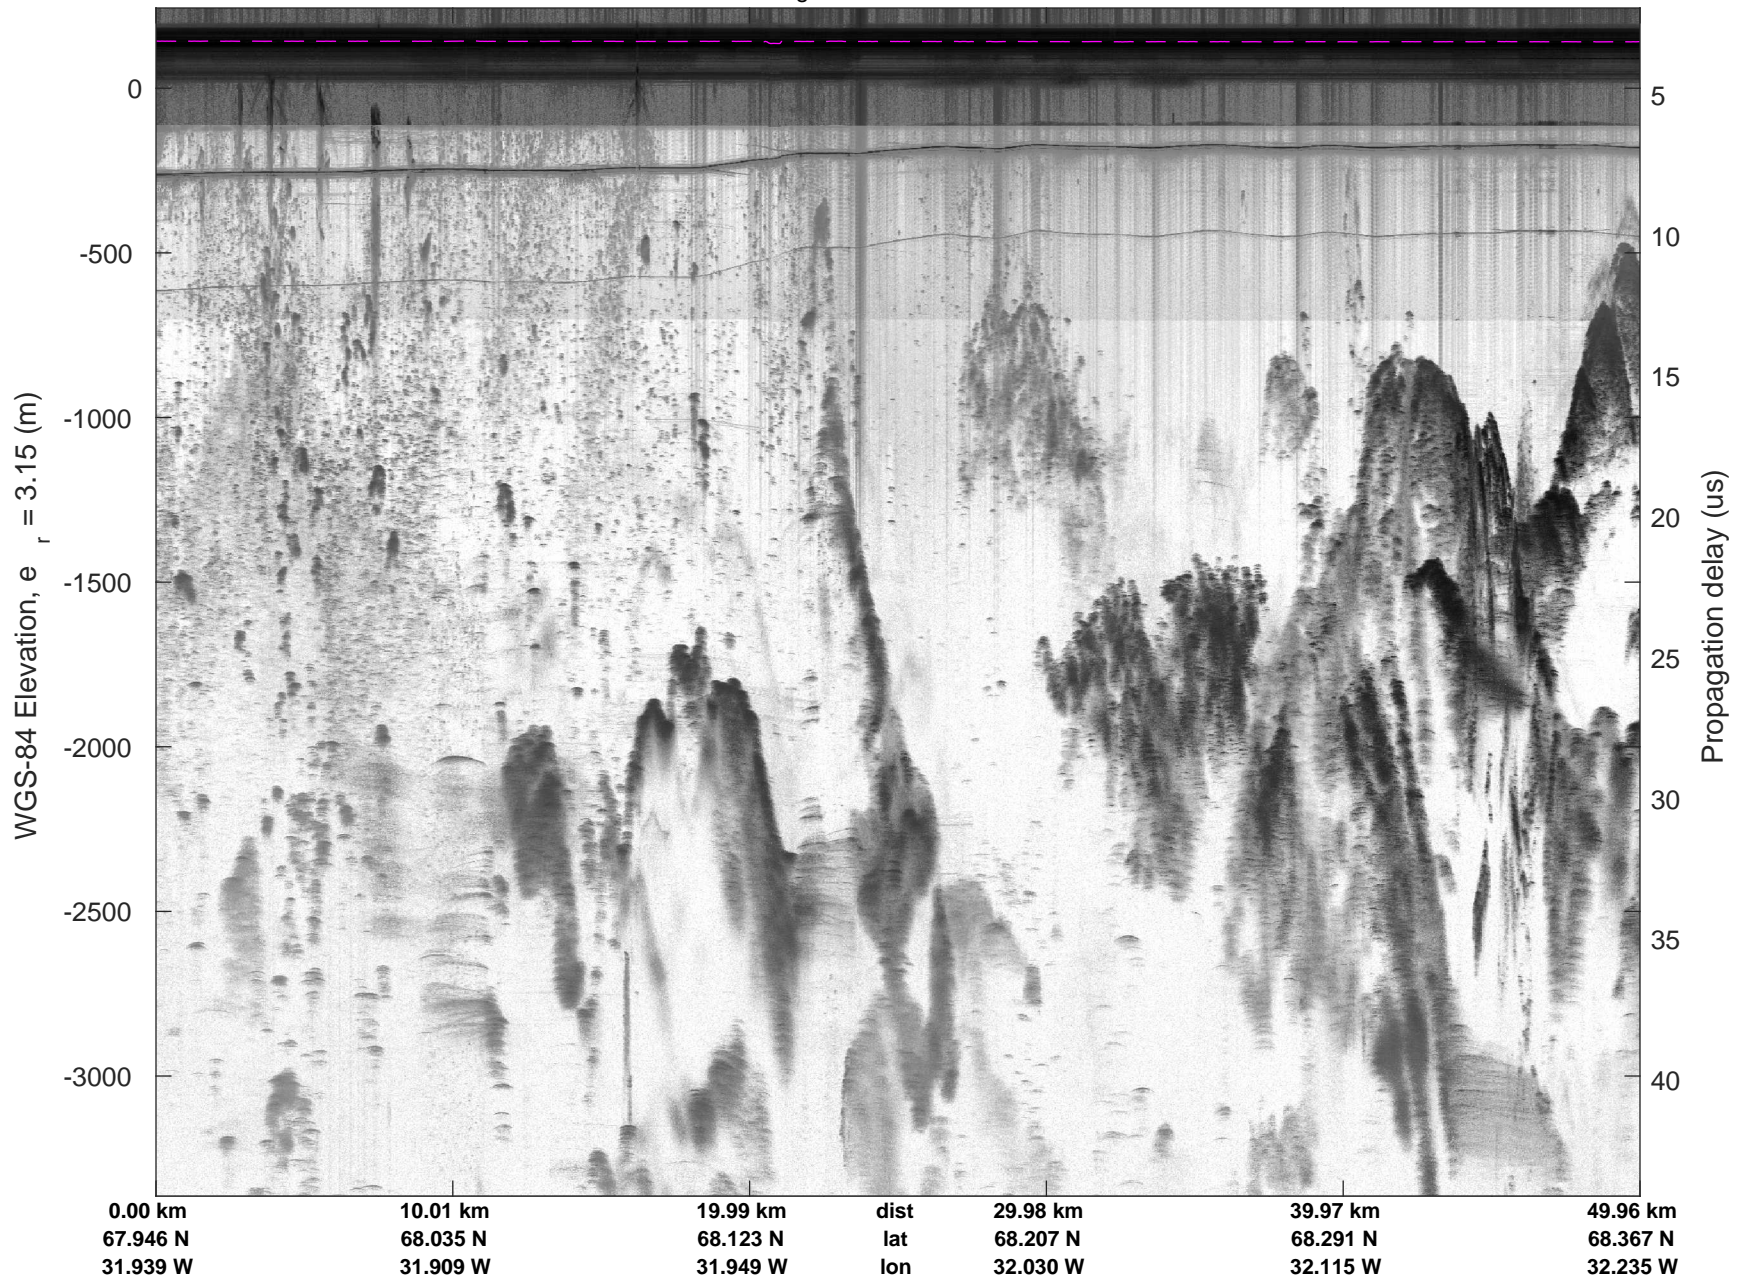

mcords5 2016\_Greenland\_P3: "Helheim-Kanger" 20160513\_05\_011: 19:11:44.8 to 19:18:04.0 GPS

Helheim-Kanger  
20160513\_05\_012  
Polar Stereograph 70N/-45E

mcoords5 2016\_Greenland\_P3: "Helheim-Kanger" 20160513\_05\_012: 19:18:04.2 to 19:24:29.3 GPS