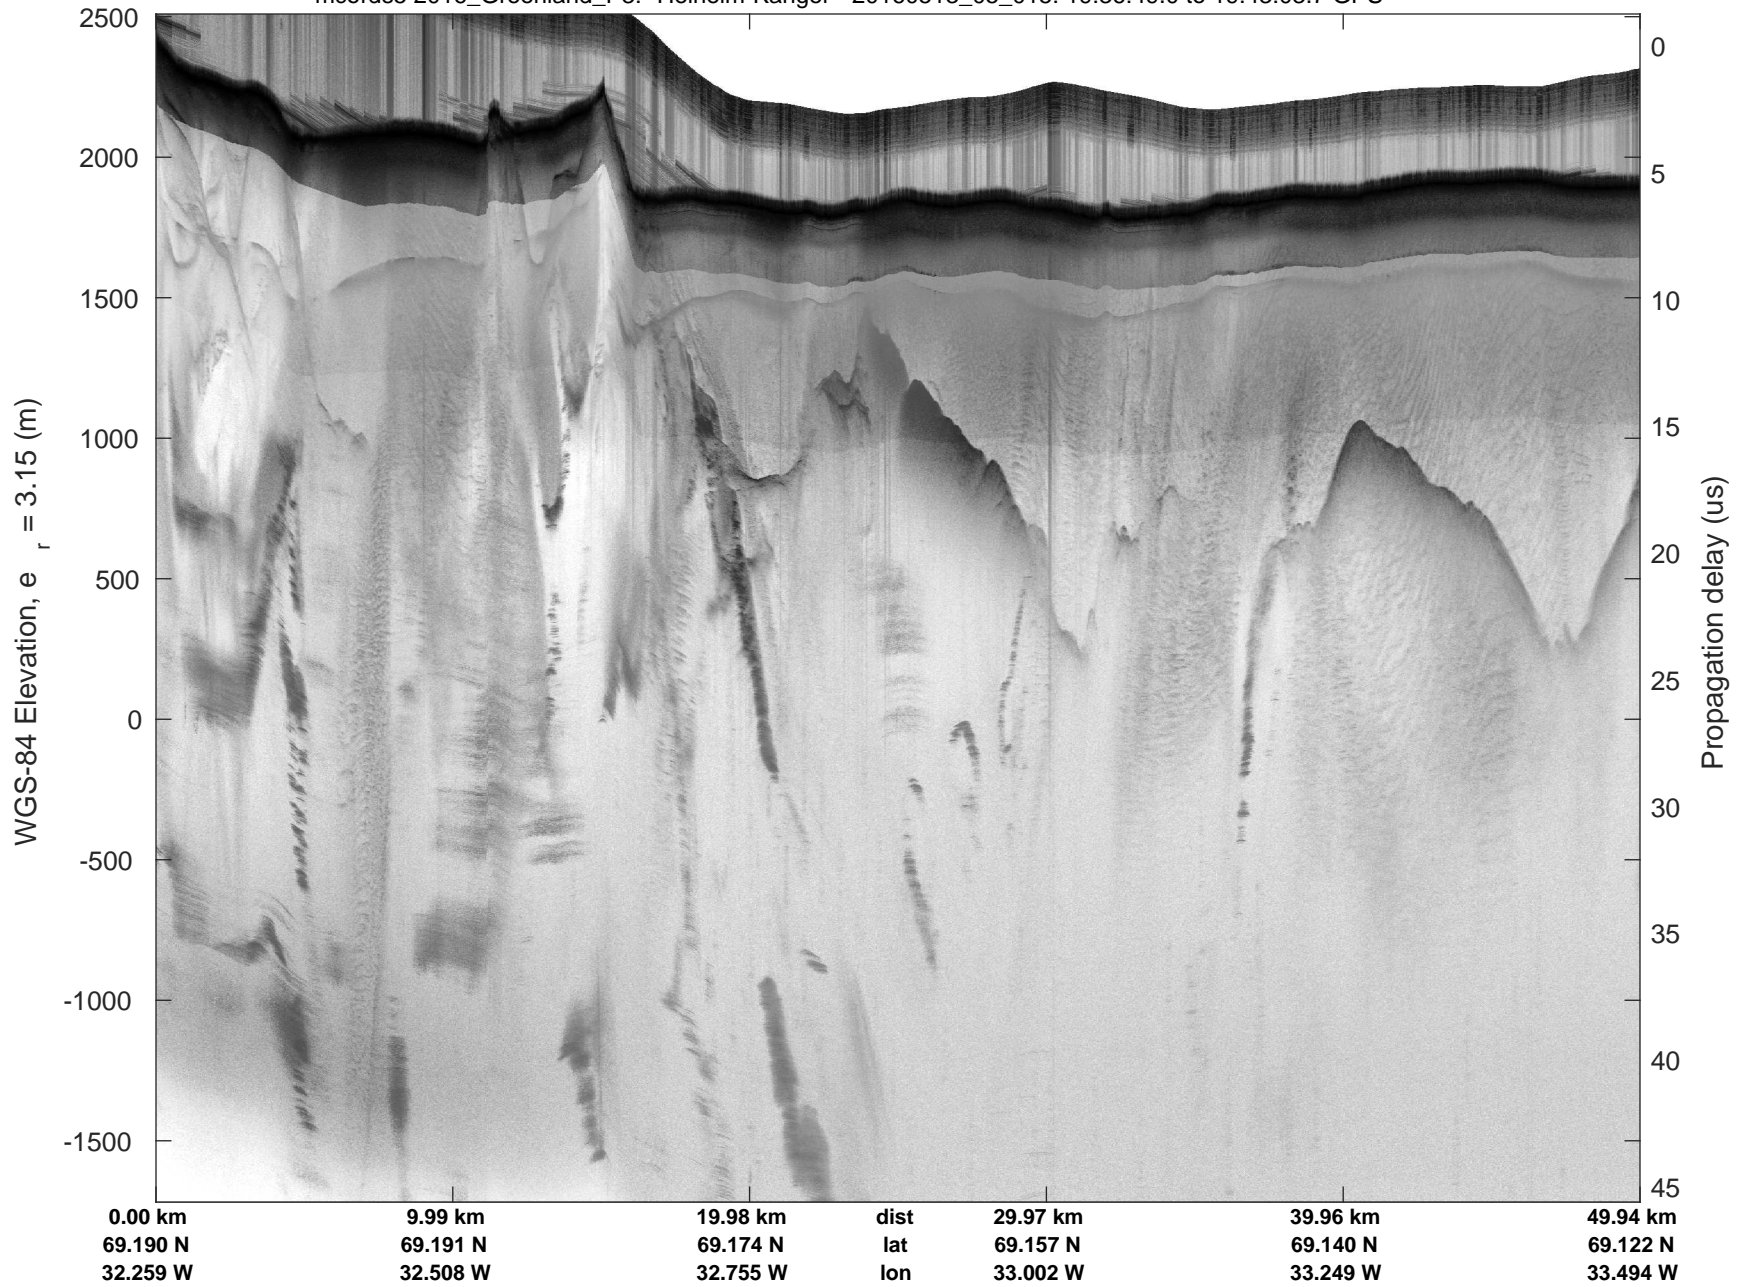

mcords5 2016\_Greenland\_P3: "Helheim-Kanger" 20160513\_05\_014: 19:30:37.5 to 19:36:48.8 GPS

Helheim-Kanger  
20160513\_05\_015  
Polar Stereograph 70N/-45E

mcords5 2016\_Greenland\_P3: "Helheim-Kanger" 20160513\_05\_015: 19:36:49.0 to 19:43:03.7 GPS