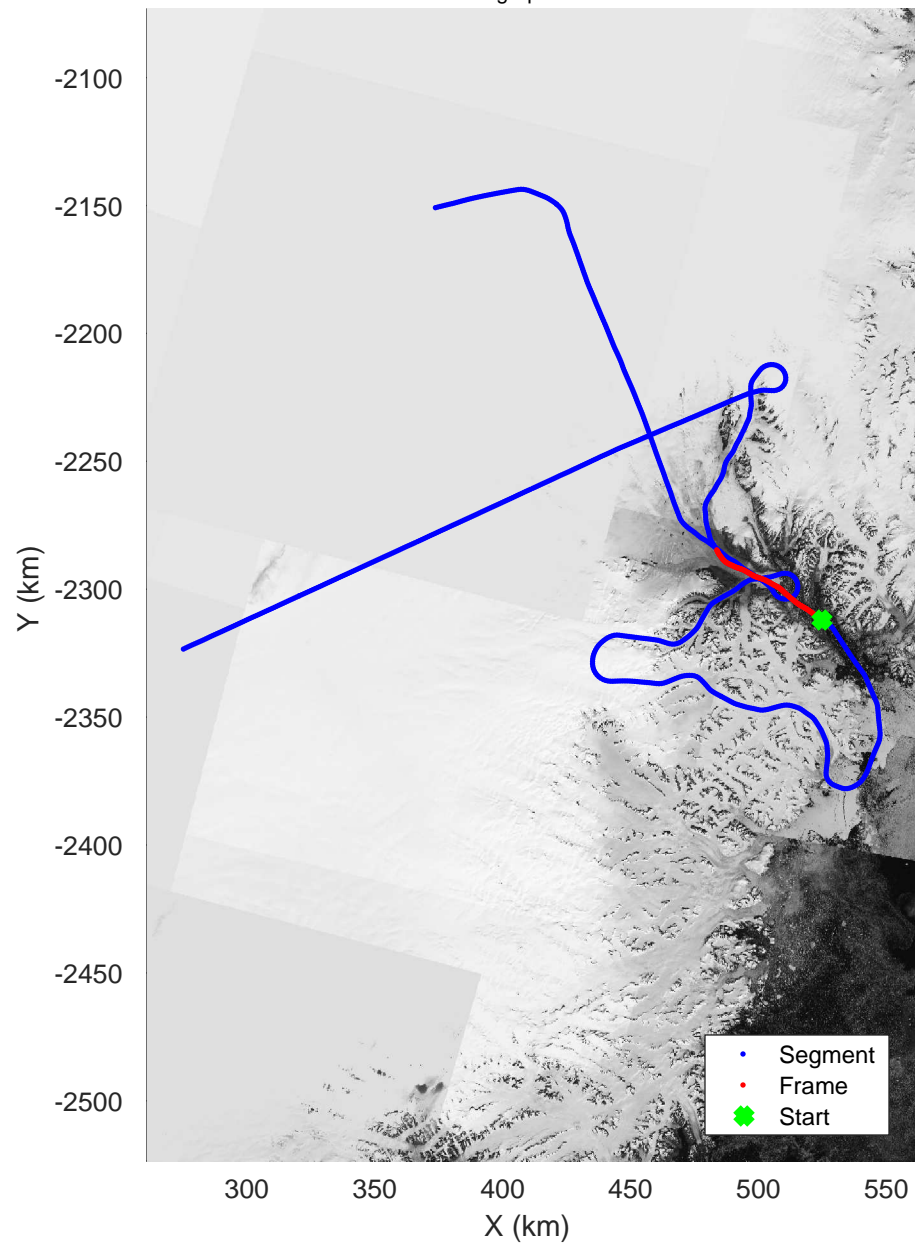

Helheim-Kanger
20160513_05_012
Polar Stereograph 70N/-45E