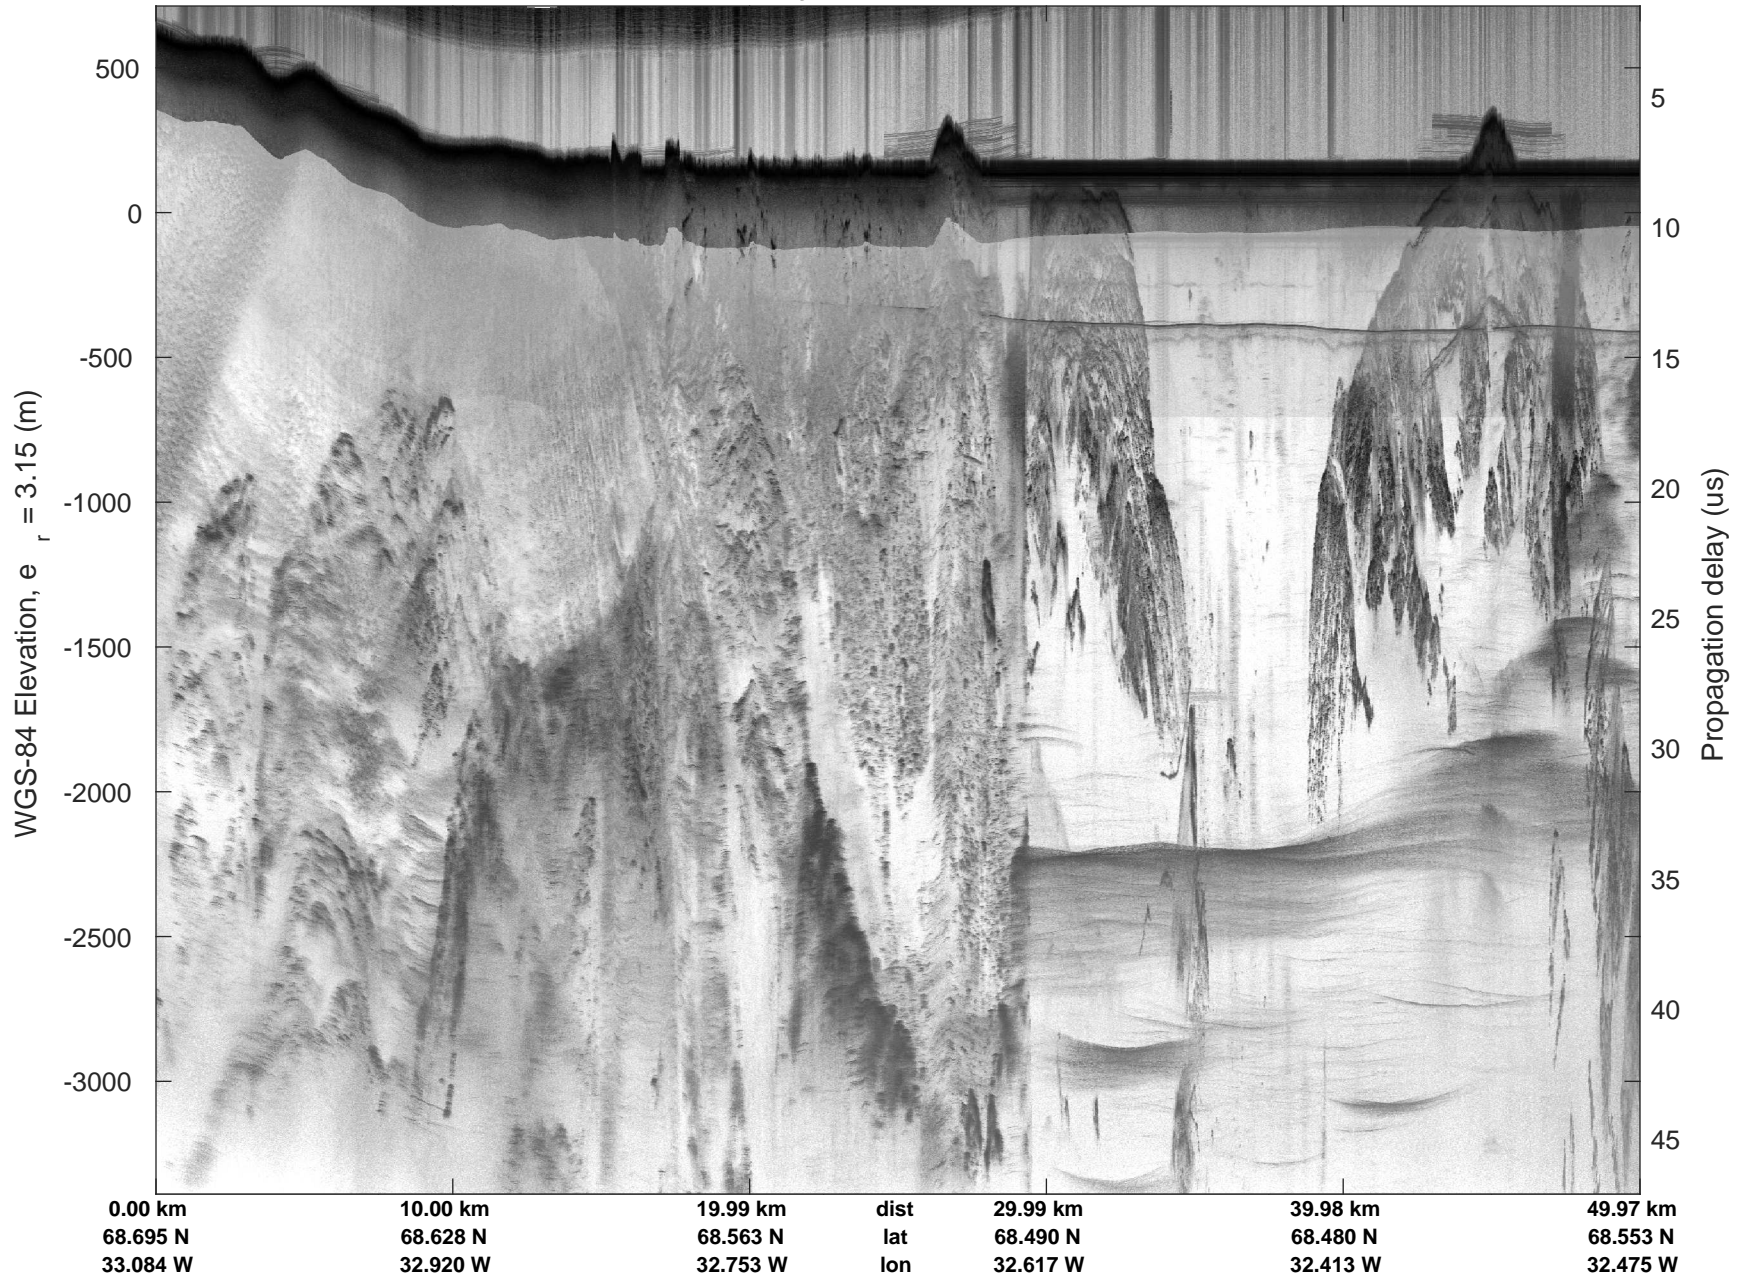

mcords5 2016_Greenland_P3: "Helheim-Kanger" 20160513_05_005: 18:33:17.8 to 18:39:43.6 GPS