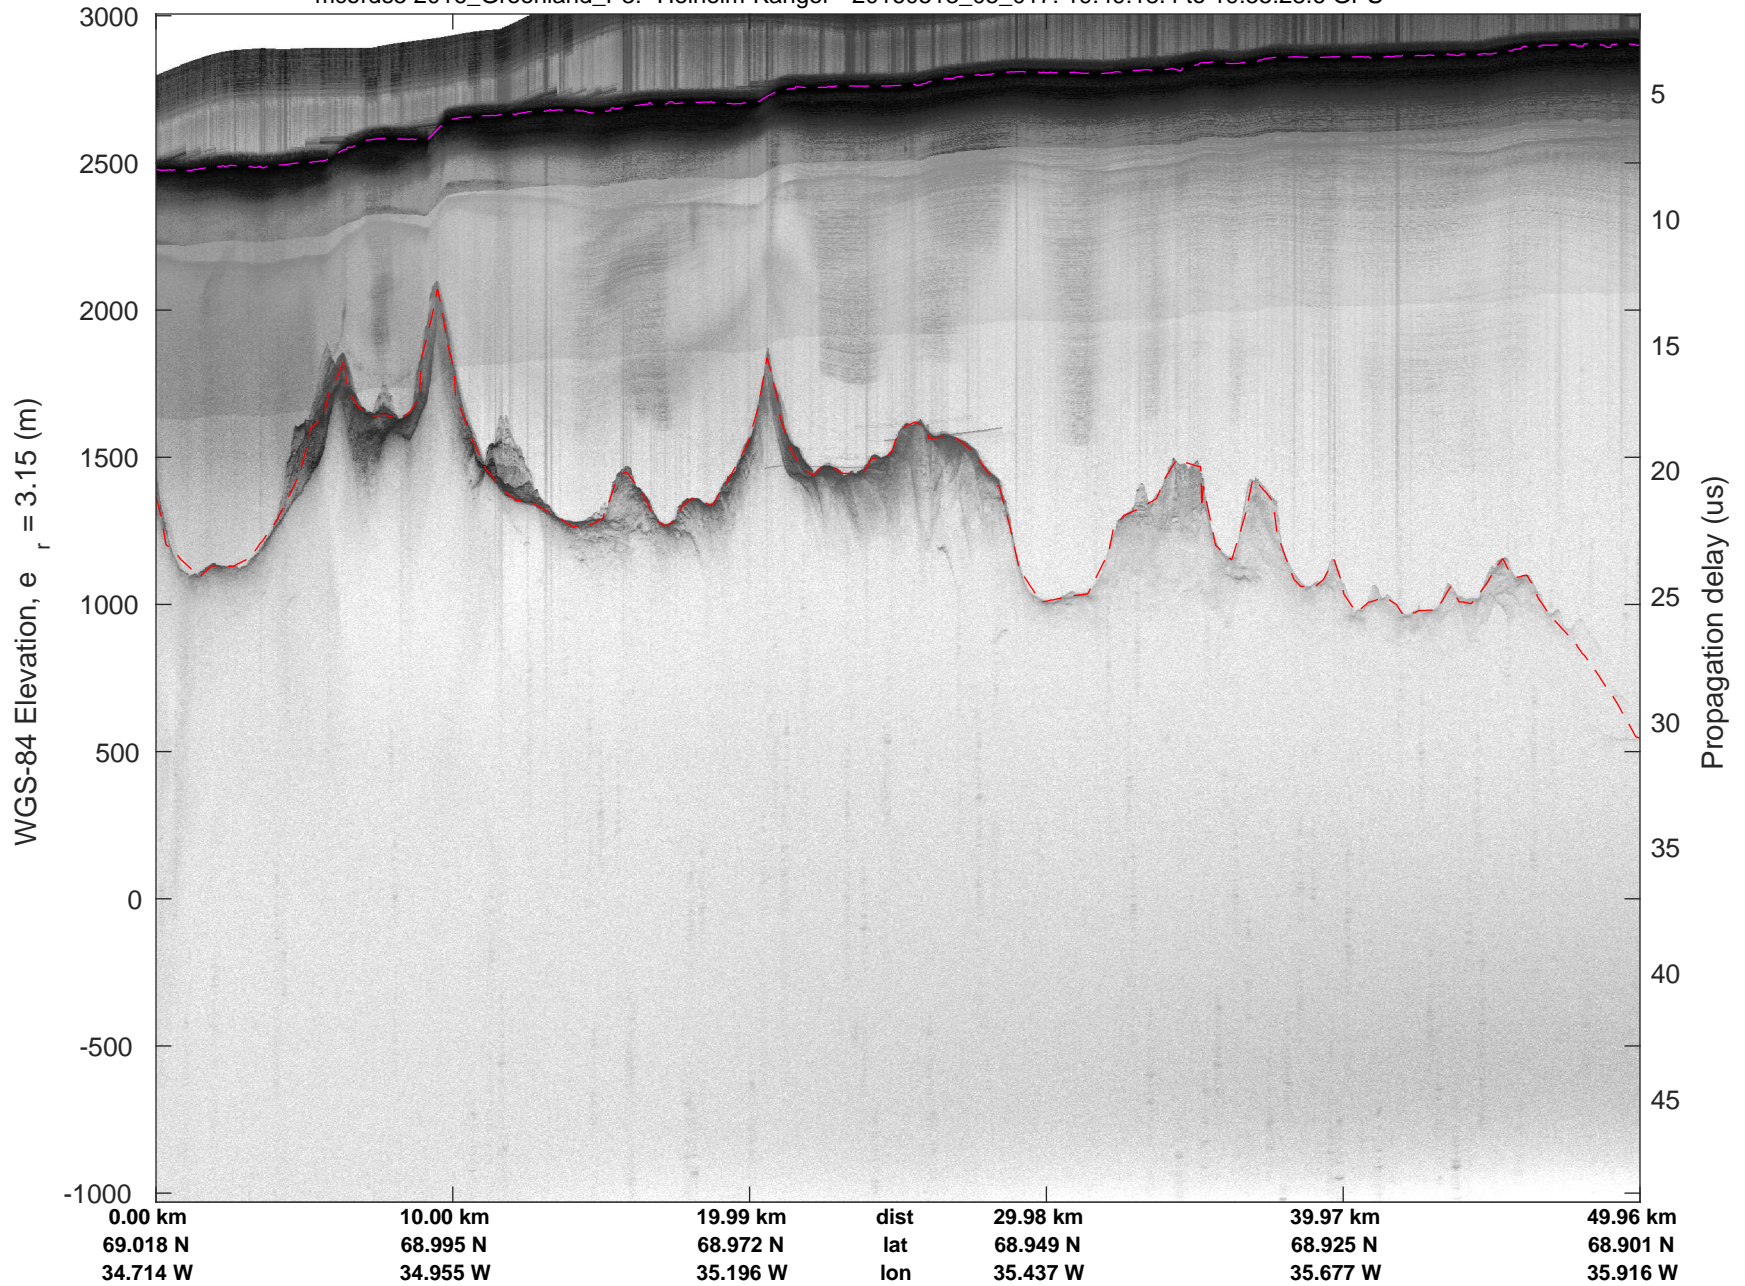

mcords5 2016\_Greenland\_P3: "Helheim-Kanger" 20160513\_05\_016: 19:43:04.0 to 19:49:18.1 GPS

Helheim-Kanger  
20160513\_05\_017  
Polar Stereograph 70N/-45E

mcords5 2016\_Greenland\_P3: "Helheim-Kanger" 20160513\_05\_017: 19:49:18.4 to 19:55:28.6 GPS

mcords5 2016\_Greenland\_P3: "Helheim-Kanger" 20160513\_05\_017: 19:49:18.4 to 19:55:28.6 GPS

Helheim-Kanger  
20160513\_05\_018  
Polar Stereograph 70N/-45E

mcords5 2016\_Greenland\_P3: "Helheim-Kanger" 20160513\_05\_018: 19:55:28.8 to 20:01:11.1 GPS