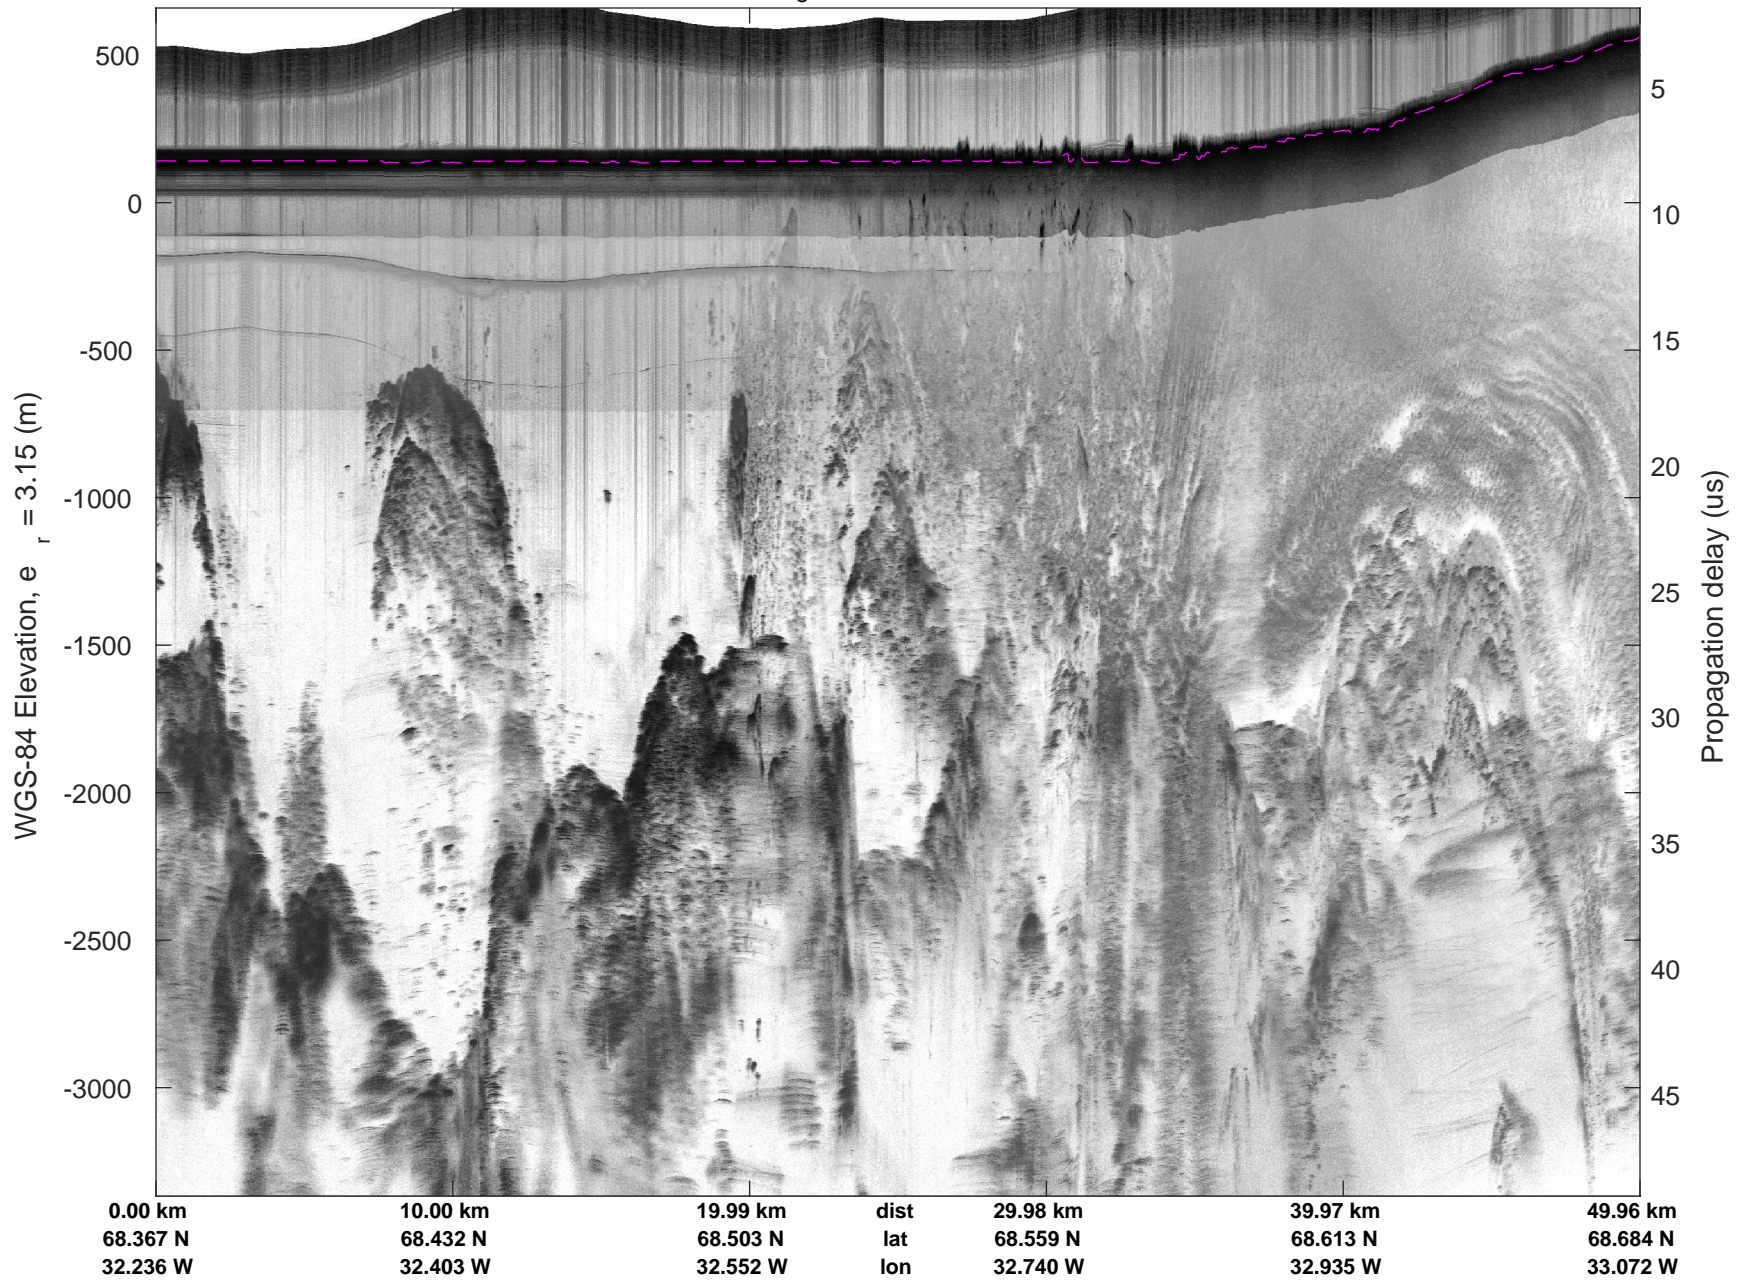

mcords5 2016_Greenland_P3: "Helheim-Kanger" 20160513_05_012: 19:18:04.2 to 19:24:29.3 GPS