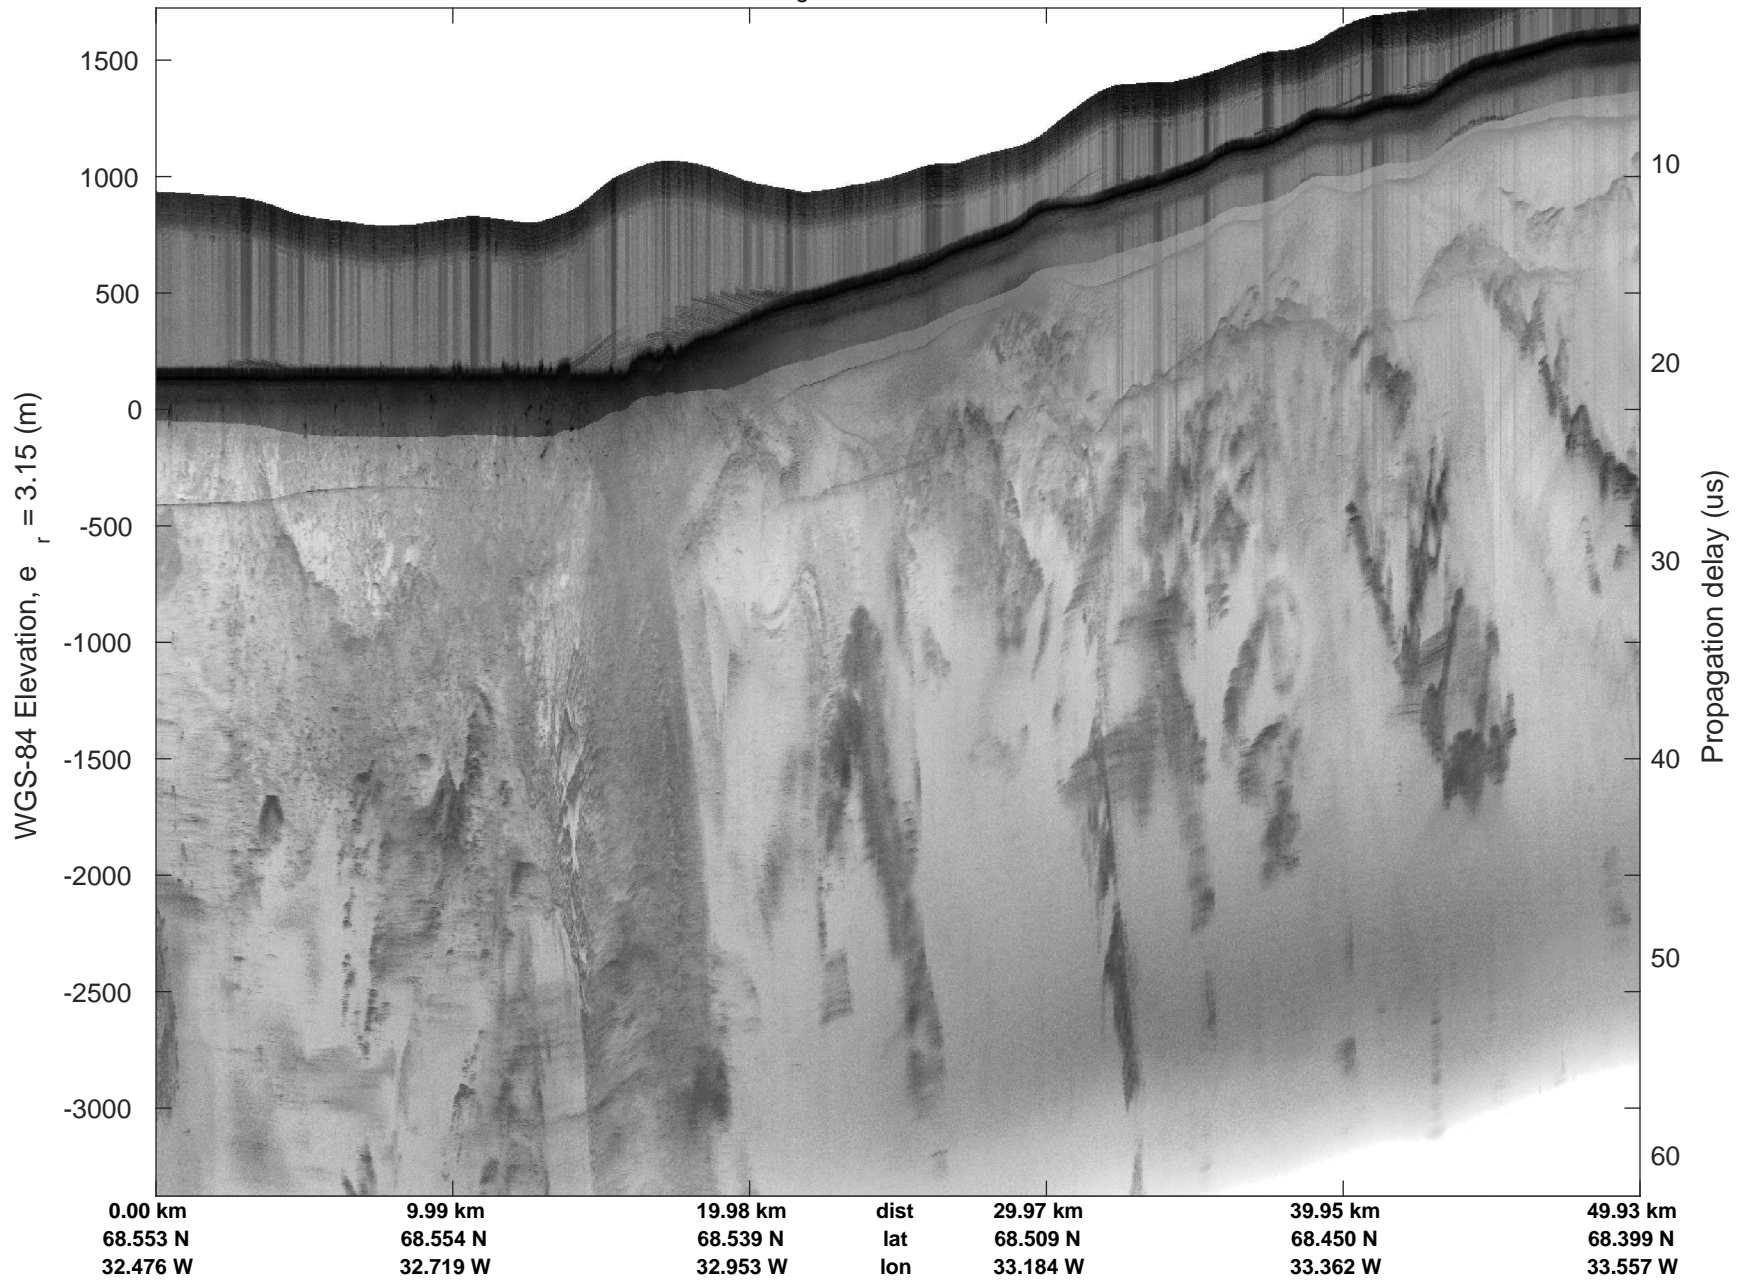

mcords5 2016_Greenland_P3: "Helheim-Kanger" 20160513_05_006: 18:39:43.8 to 18:46:03.7 GPS