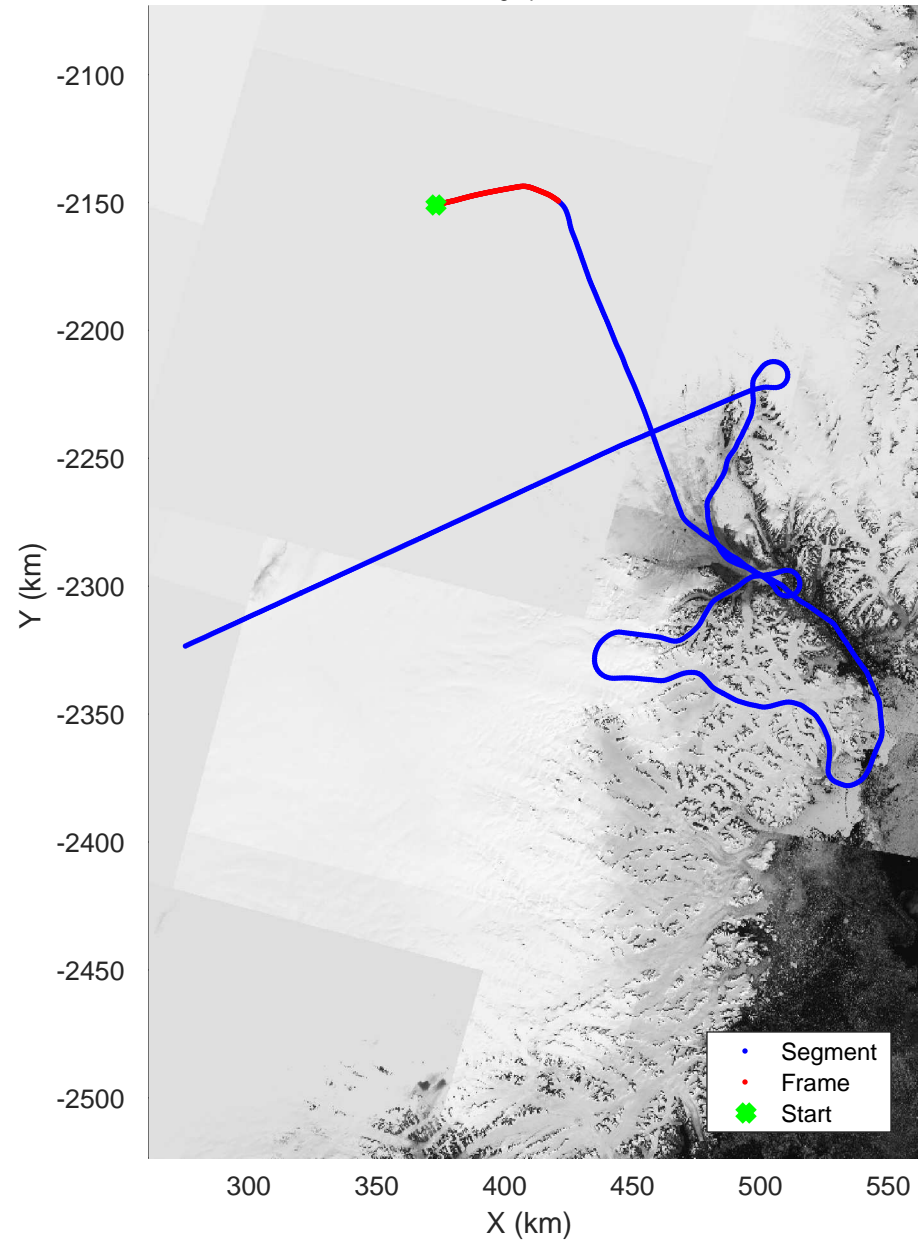

Helheim-Kanger  
20160513\_05\_001  
Polar Stereograph 70N/-45E

mcords5 2016\_Greenland\_P3: "Helheim-Kanger" 20160513\_05\_001: 18:09:40.5 to 18:14:56.2 GPS

mcords5 2016\_Greenland\_P3: "Helheim-Kanger" 20160513\_05\_001: 18:09:40.5 to 18:14:56.2 GPS