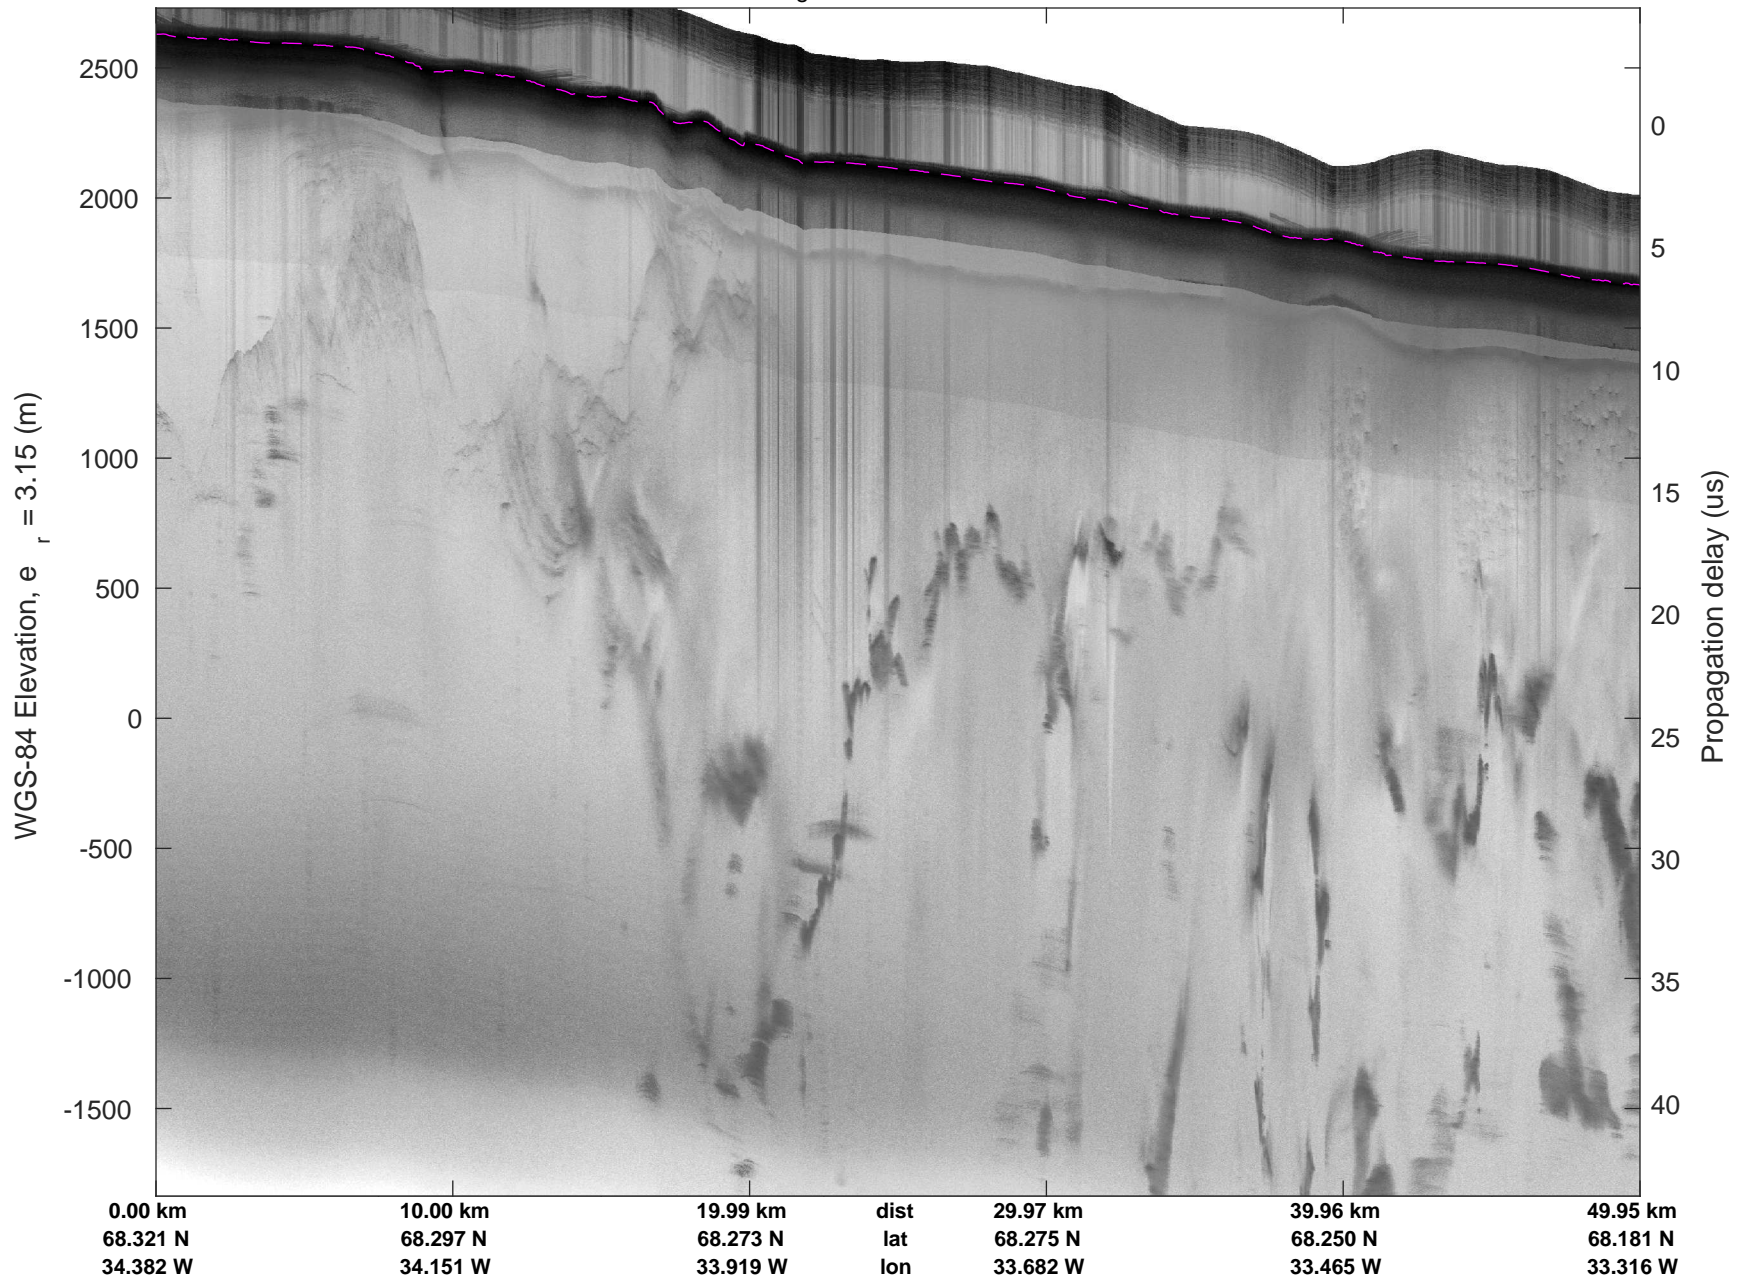

mcords5 2016_Greenland_P3: "Helheim-Kanger" 20160513_05_008: 18:52:24.8 to 18:58:40.9 GPS