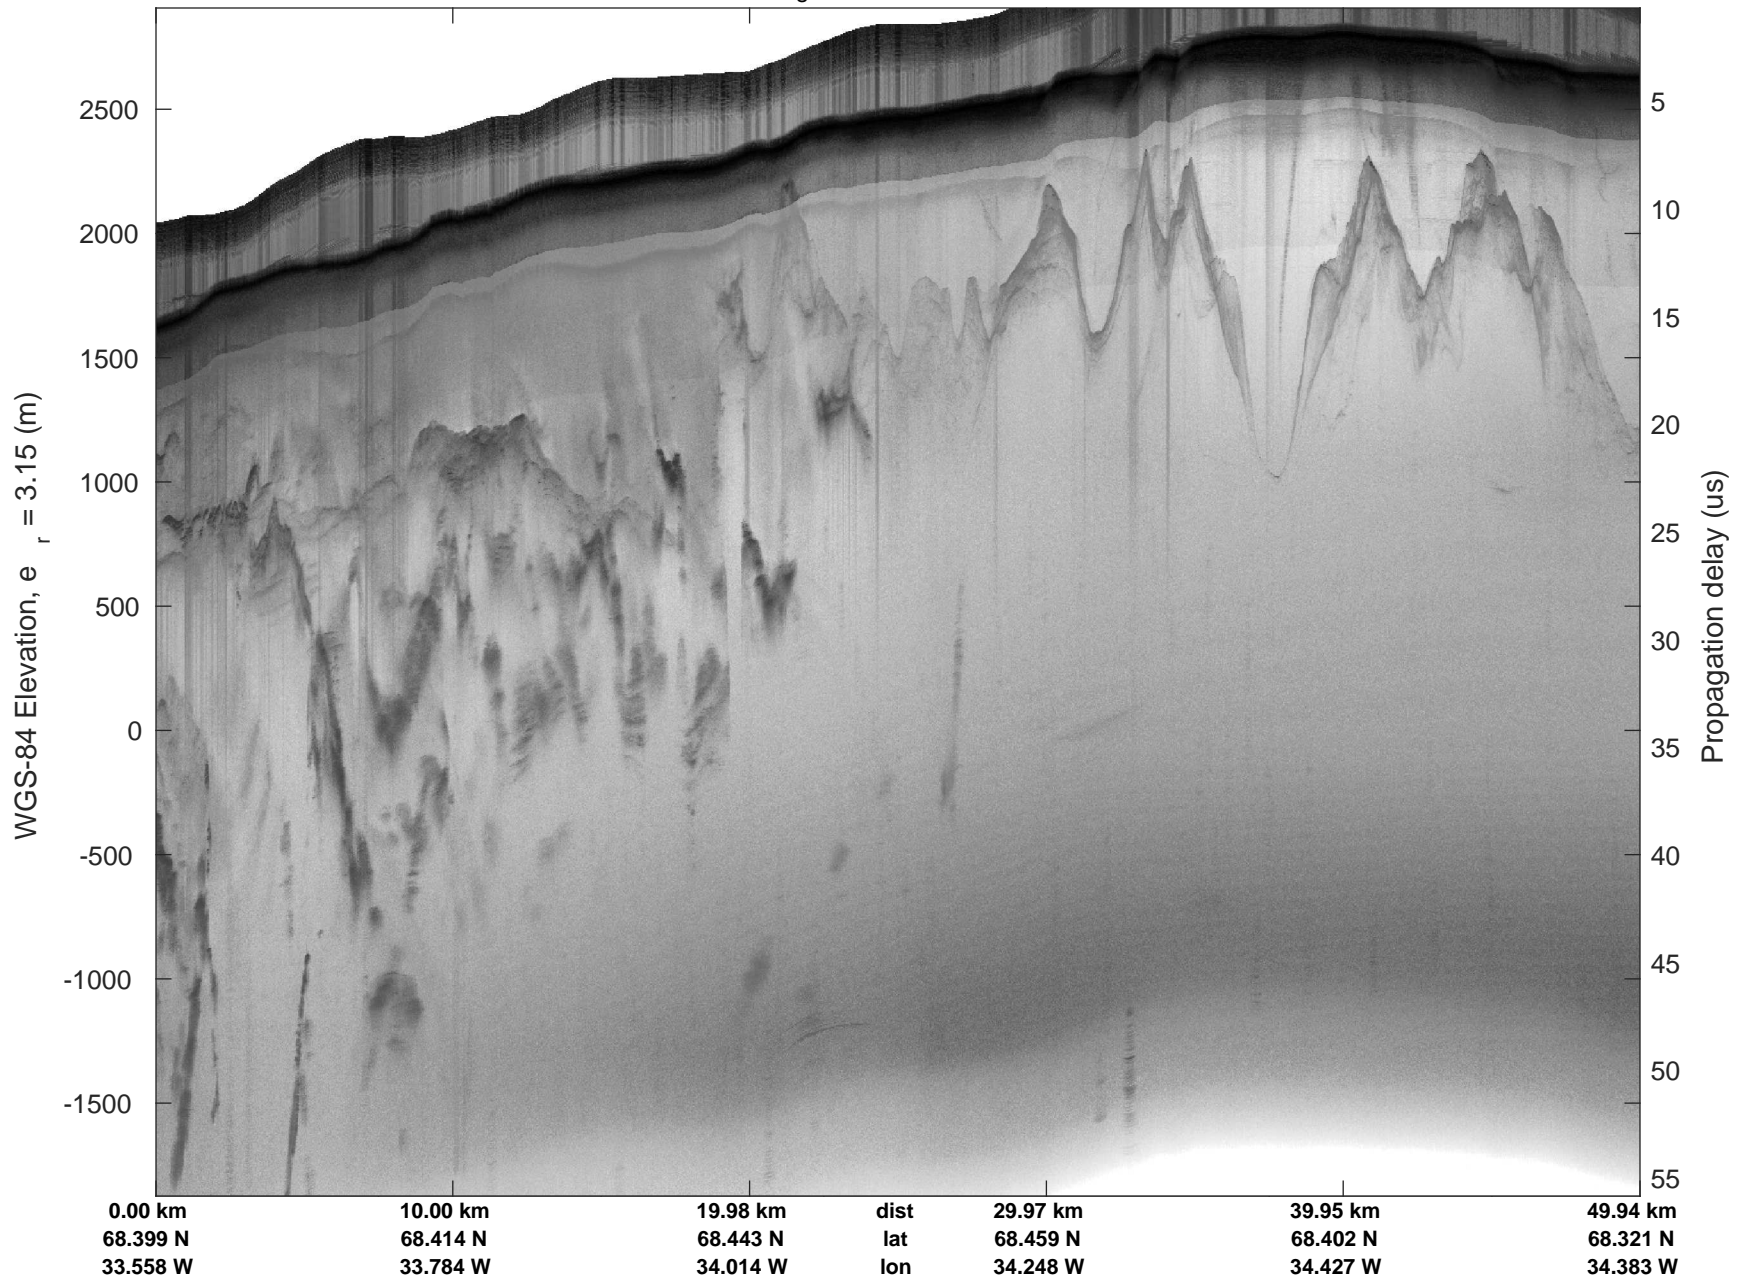

mcords5 2016_Greenland_P3: "Helheim-Kanger" 20160513_05_007: 18:46:03.9 to 18:52:24.6 GPS