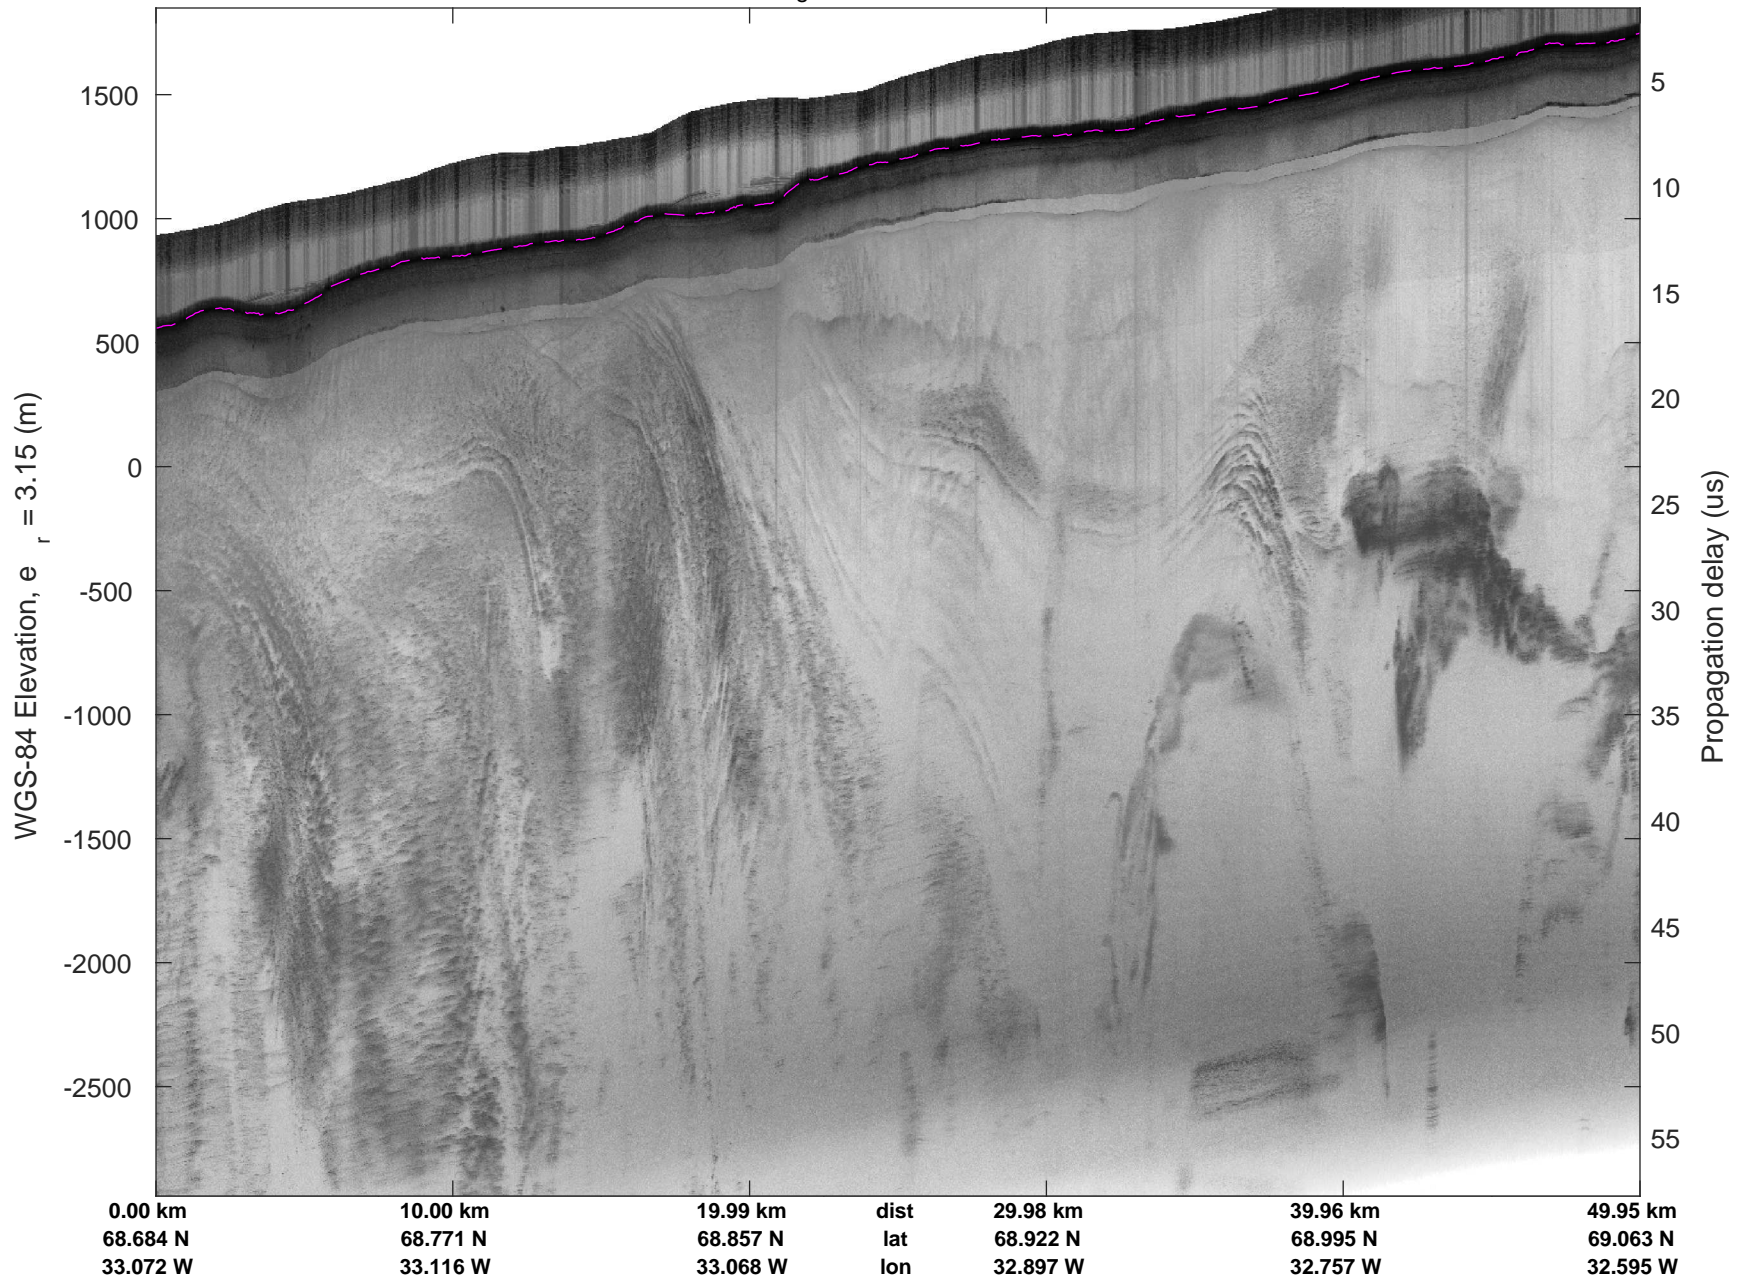

mcords5 2016_Greenland_P3: "Helheim-Kanger" 20160513_05_013: 19:24:29.6 to 19:30:37.3 GPS