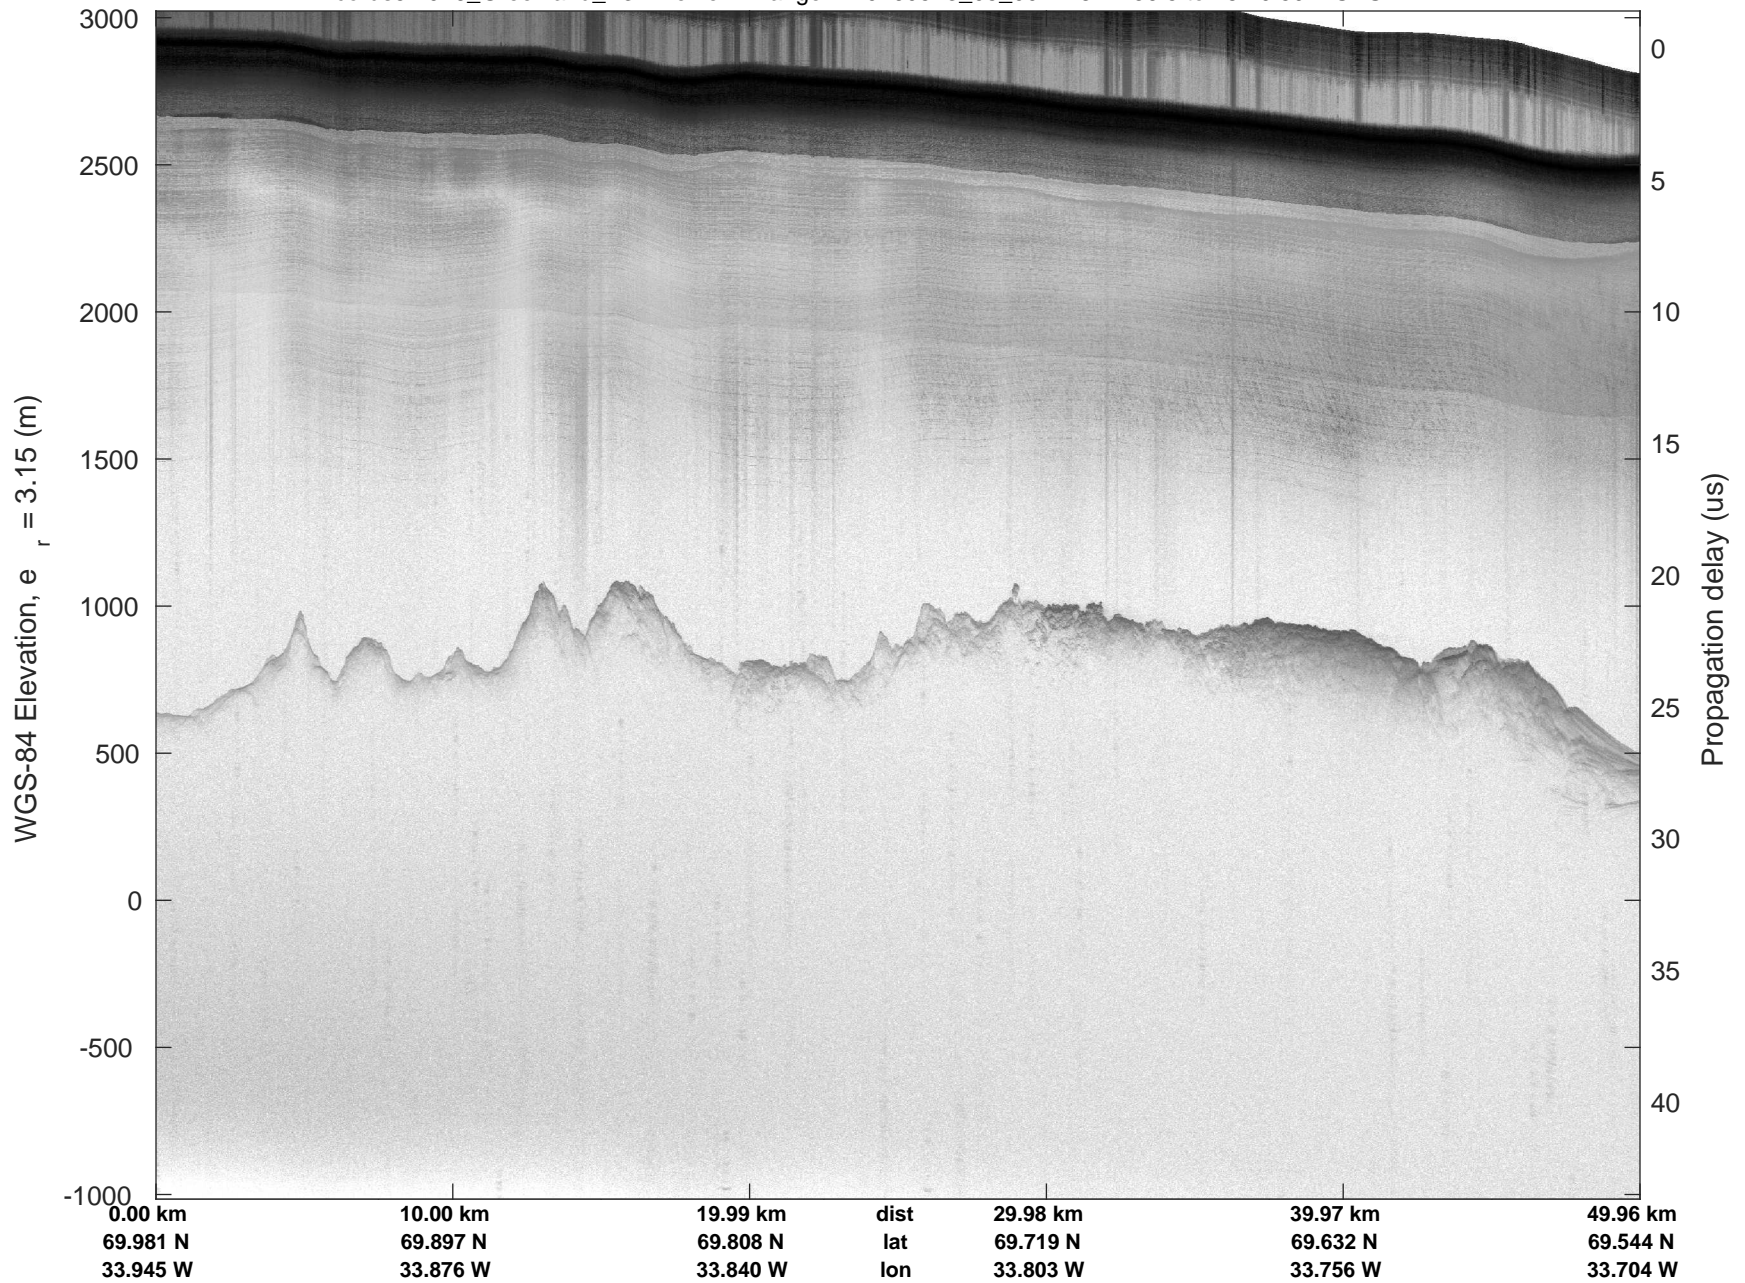

mcords5 2016_Greenland_P3: "Helheim-Kanger" 20160513_05_002: 18:14:56.5 to 18:20:59.7 GPS