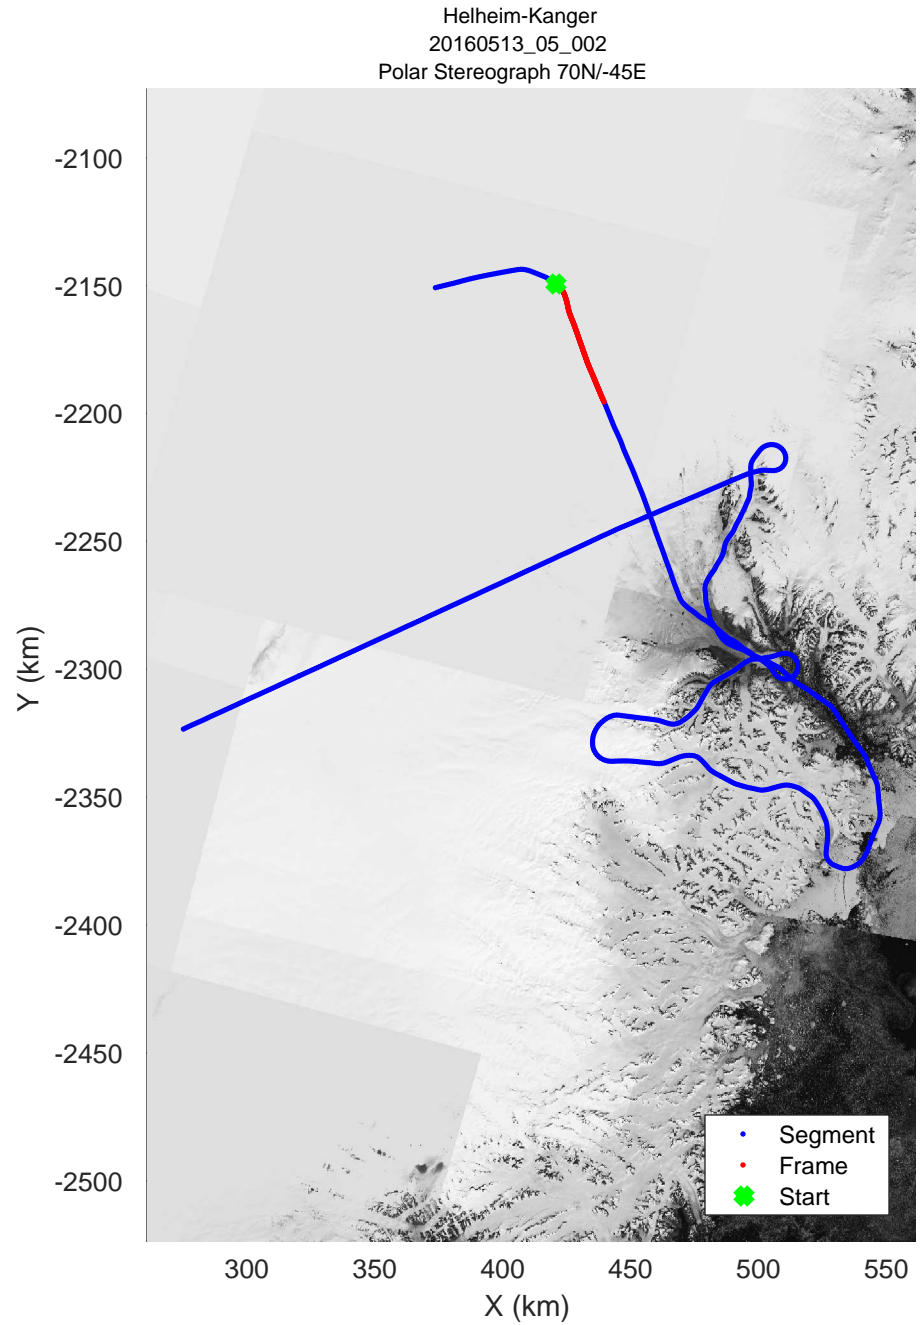

Helheim-Kanger  
20160513\_05\_001  
Polar Stereograph 70N/-45E

mcords5 2016\_Greenland\_P3: "Helheim-Kanger" 20160513\_05\_001: 18:09:40.5 to 18:14:56.2 GPS

mcords5 2016\_Greenland\_P3: "Helheim-Kanger" 20160513\_05\_001: 18:09:40.5 to 18:14:56.2 GPS