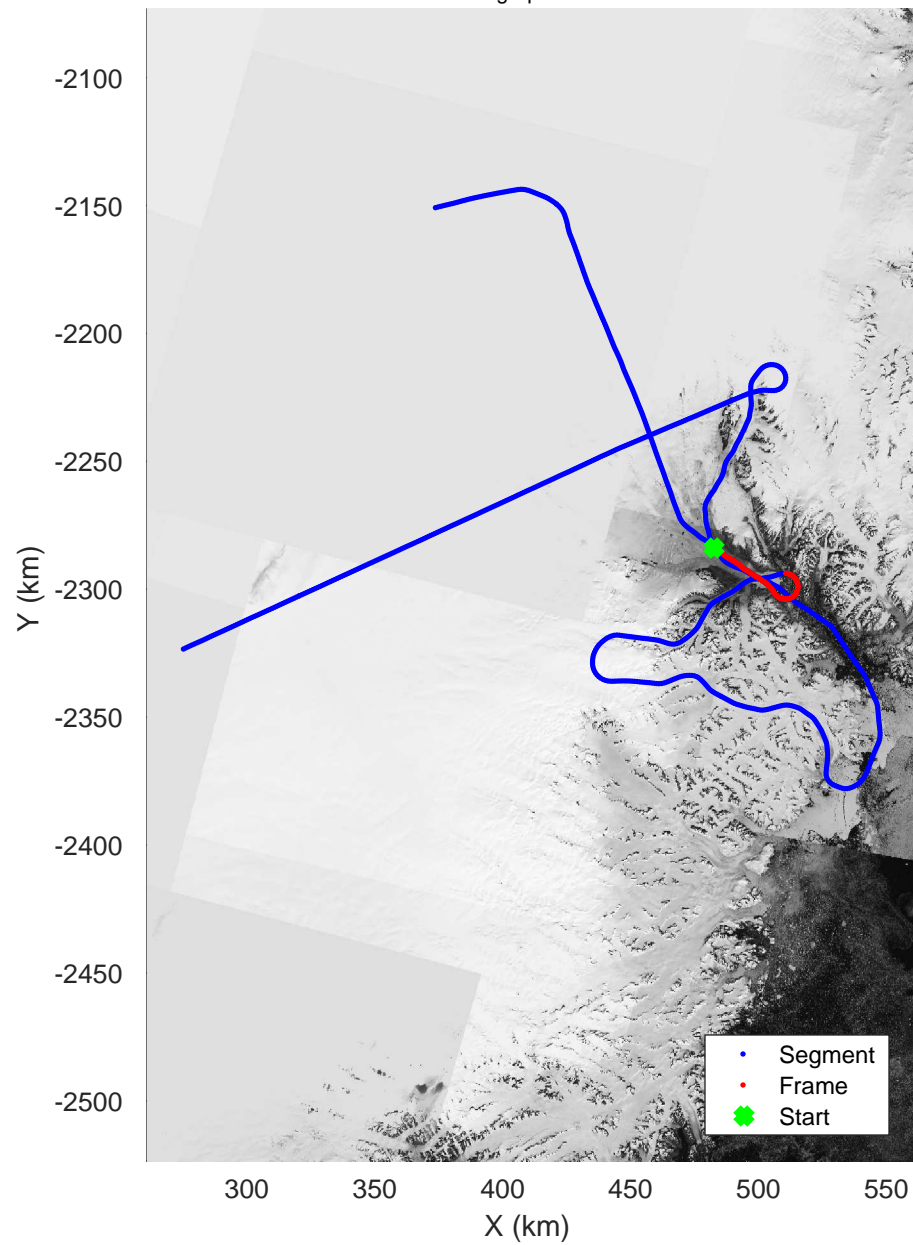

mcords5 2016\_Greenland\_P3: "Helheim-Kanger" 20160513\_05\_004: 18:27:06.7 to 18:33:17.5 GPS

mcords5 2016\_Greenland\_P3: "Helheim-Kanger" 20160513\_05\_004: 18:27:06.7 to 18:33:17.5 GPS

Helheim-Kanger  
20160513\_05\_005  
Polar Stereograph 70N/-45E