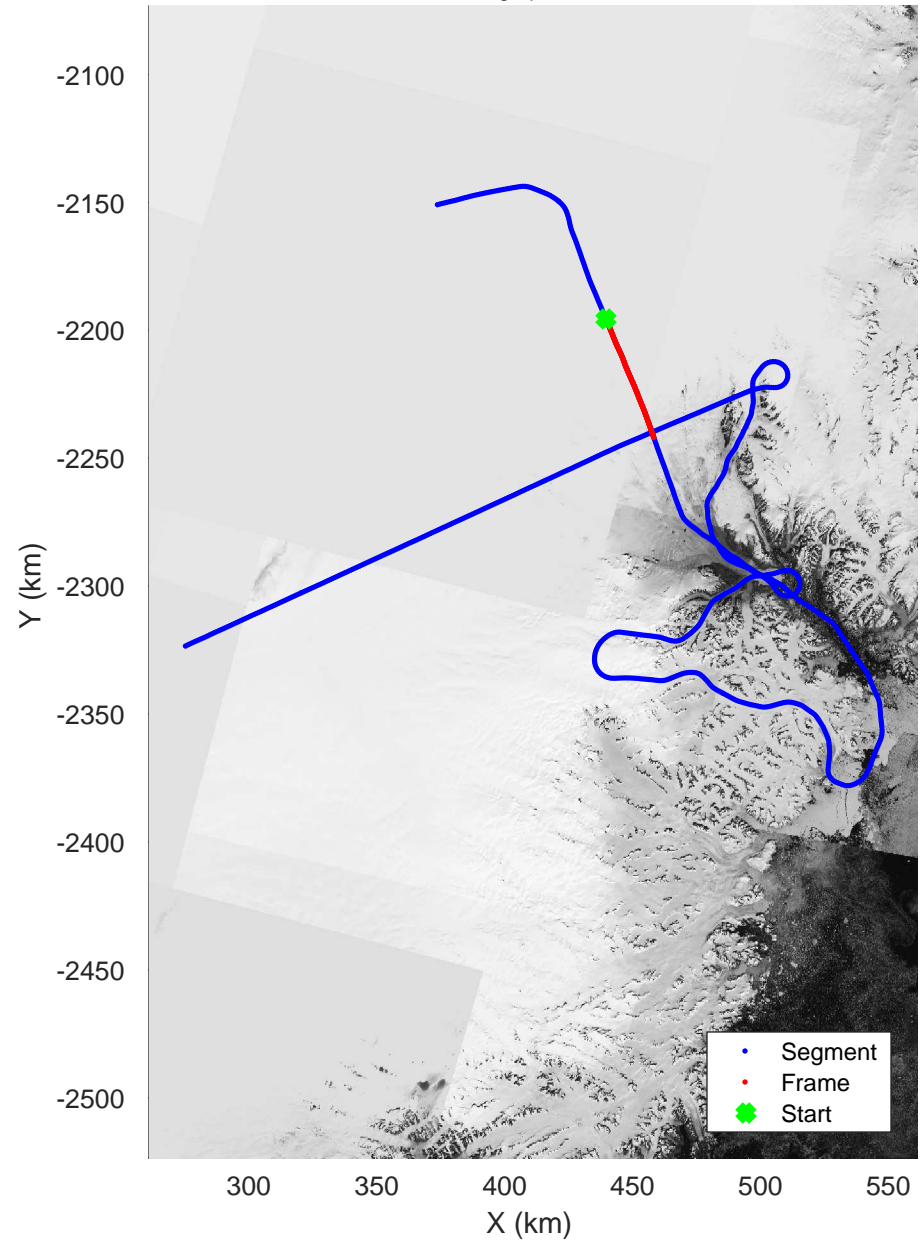

mcords5 2016\_Greenland\_P3: "Helheim-Kanger" 20160513\_05\_002: 18:14:56.5 to 18:20:59.7 GPS

mcords5 2016\_Greenland\_P3: "Helheim-Kanger" 20160513\_05\_002: 18:14:56.5 to 18:20:59.7 GPS

Helheim-Kanger  
20160513\_05\_003  
Polar Stereograph 70N/-45E