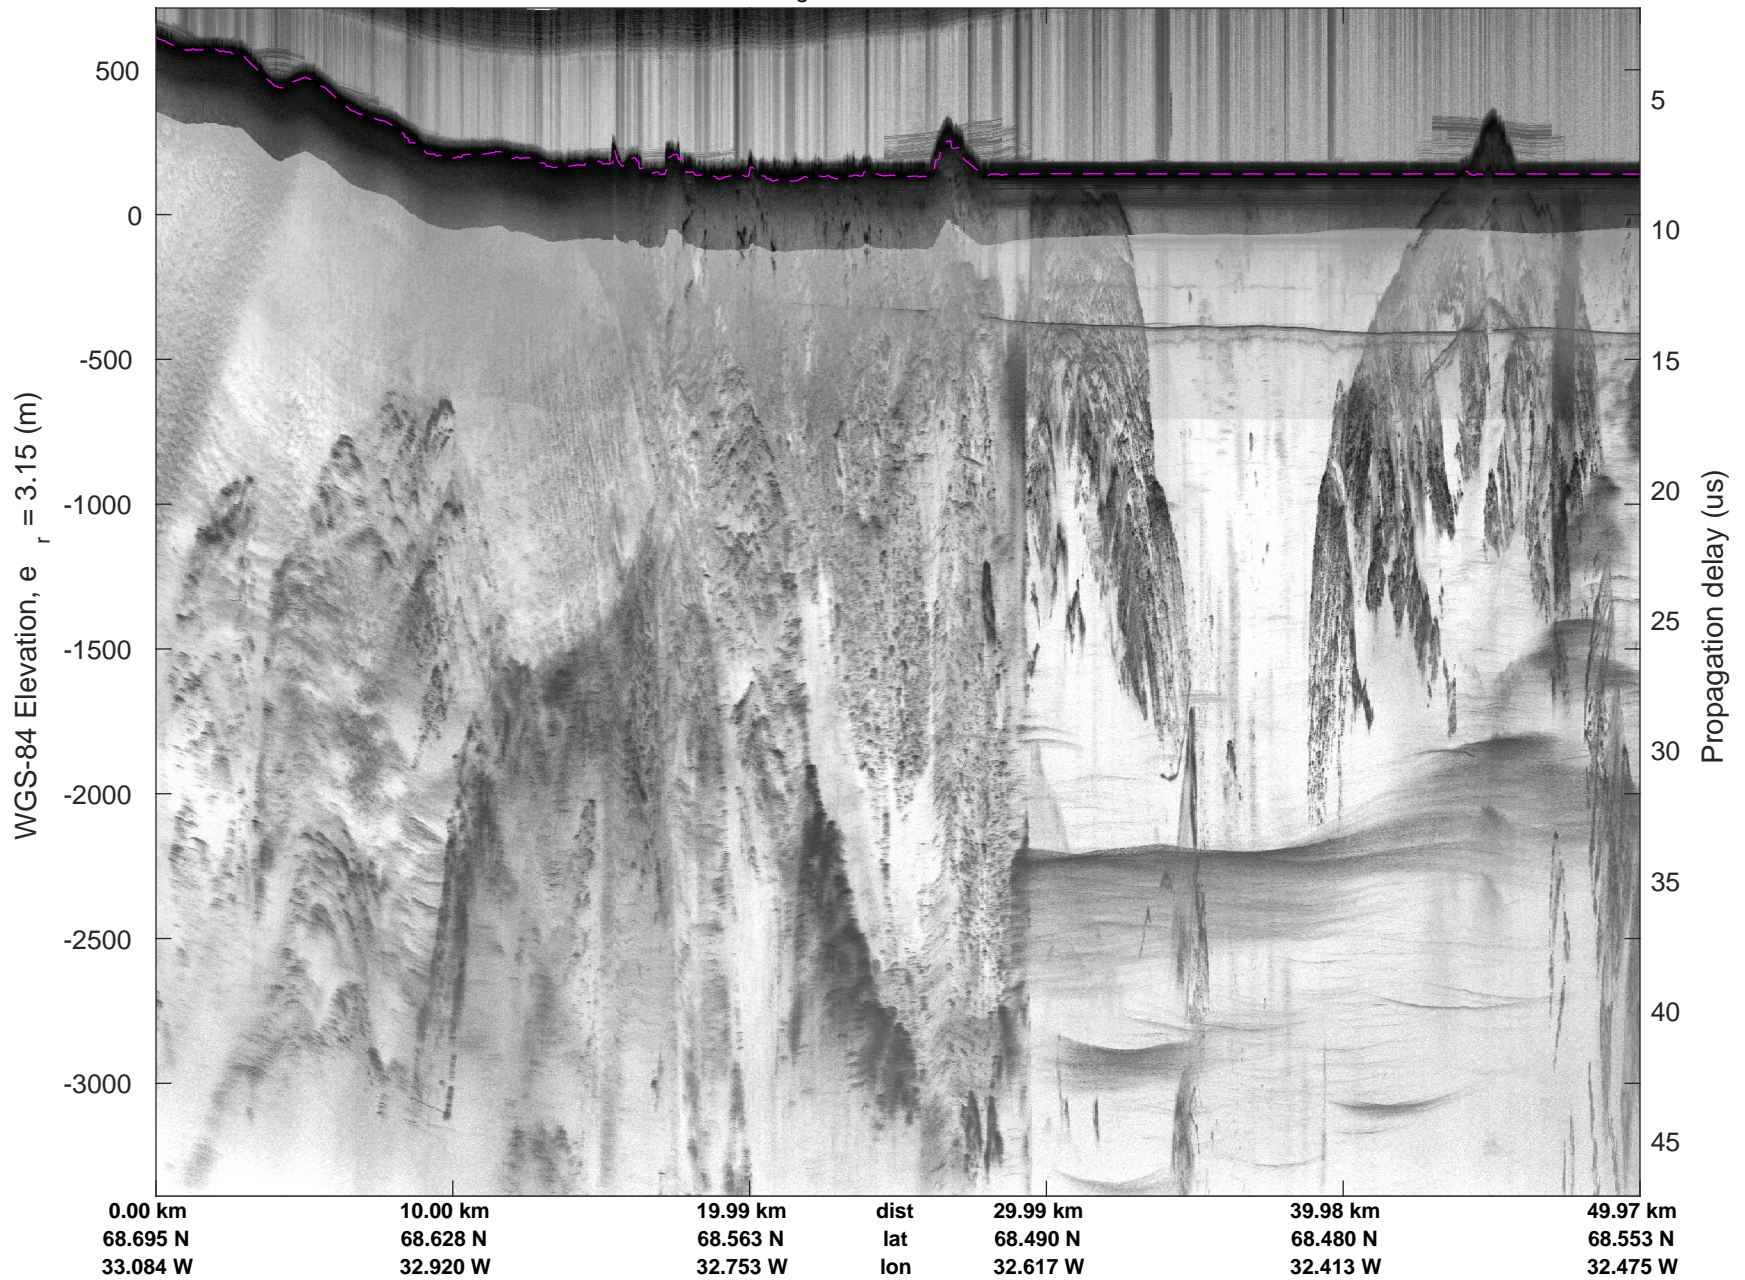

mcords5 2016_Greenland_P3: "Helheim-Kanger" 20160513_05_005: 18:33:17.8 to 18:39:43.6 GPS