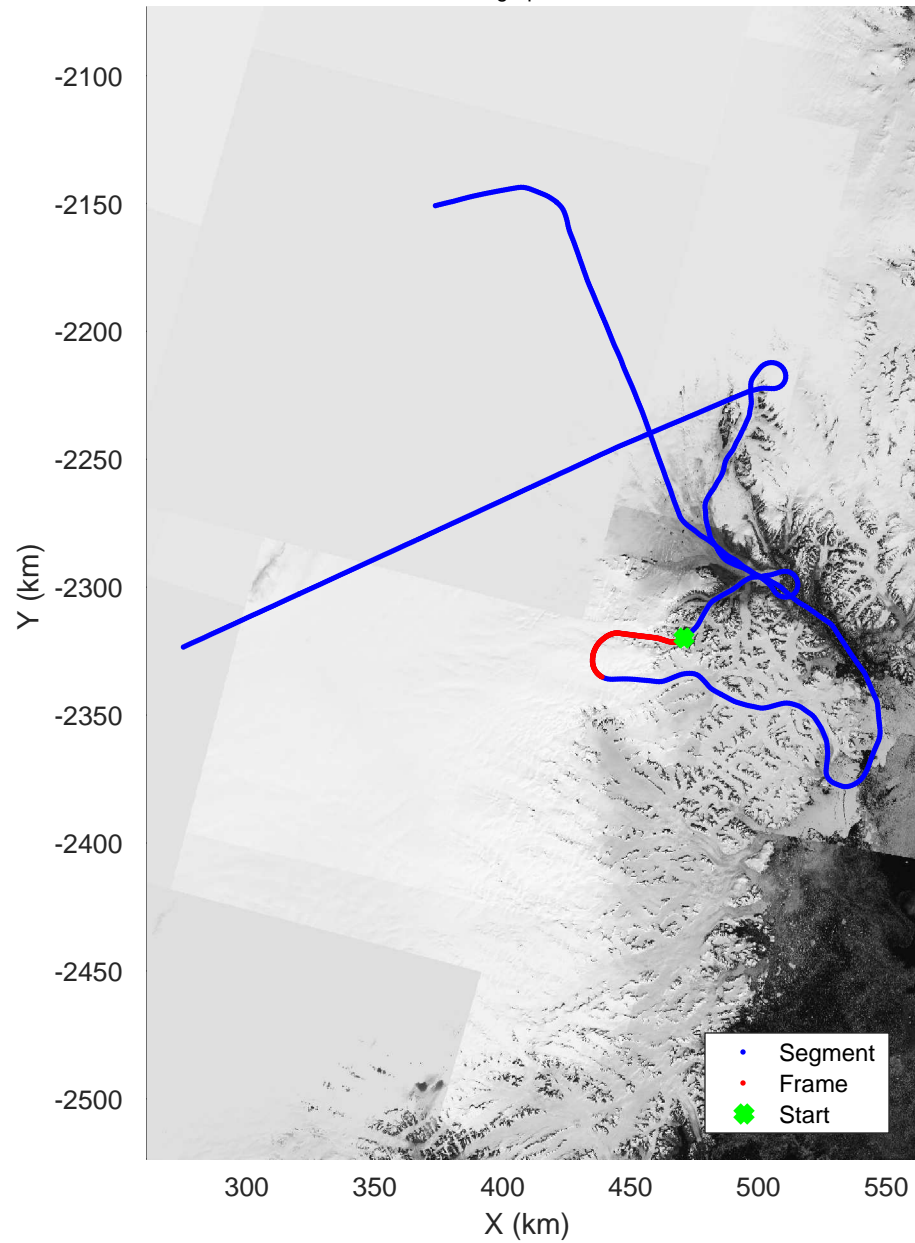

mcords5 2016\_Greenland\_P3: "Helheim-Kanger" 20160513\_05\_006: 18:39:43.8 to 18:46:03.7 GPS

mcords5 2016\_Greenland\_P3: "Helheim-Kanger" 20160513\_05\_006: 18:39:43.8 to 18:46:03.7 GPS

Helheim-Kanger  
20160513\_05\_007  
Polar Stereograph 70N/-45E