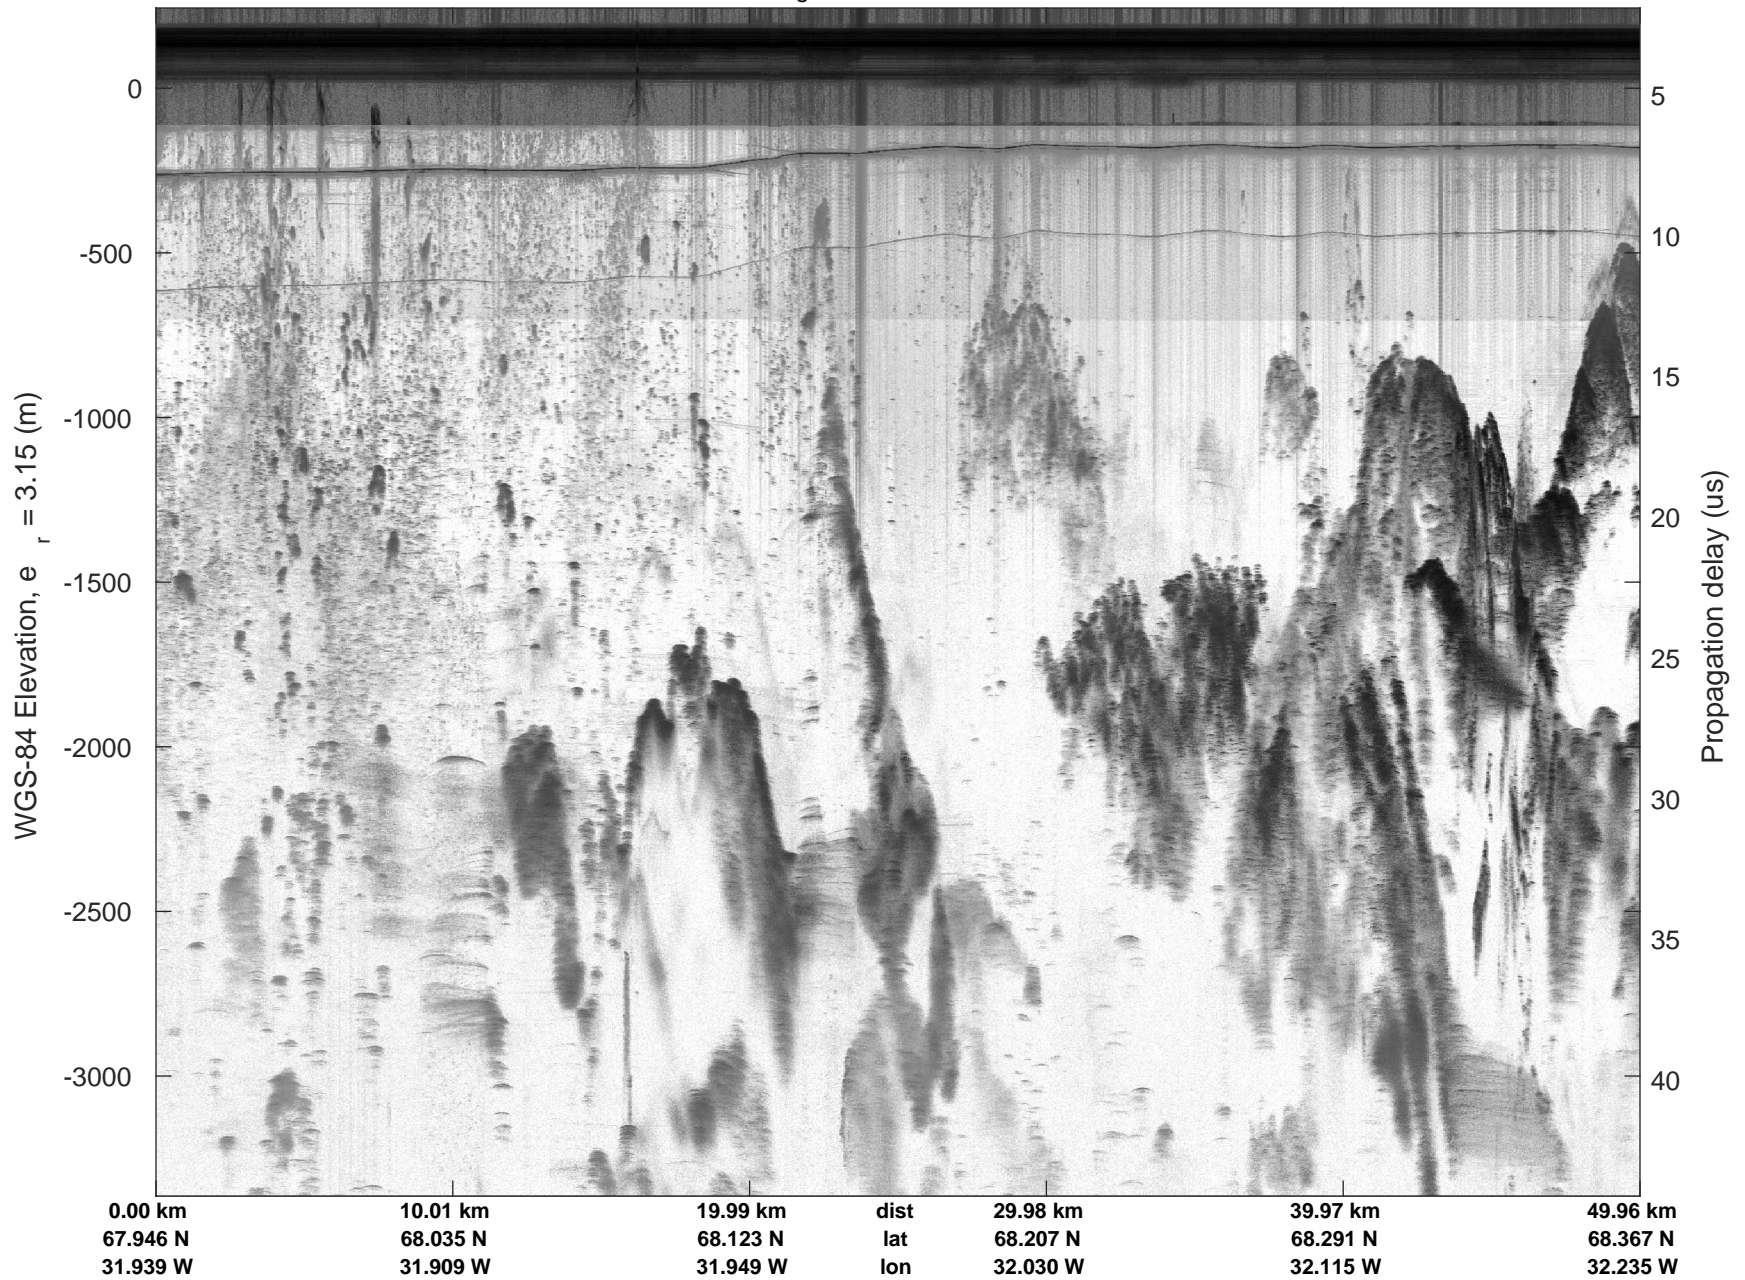

mcords5 2016\_Greenland\_P3: "Helheim-Kanger" 20160513\_05\_011: 19:11:44.8 to 19:18:04.0 GPS

Helheim-Kanger  
20160513\_05\_012  
Polar Stereograph 70N/-45E

mcoords5 2016\_Greenland\_P3: "Helheim-Kanger" 20160513\_05\_012: 19:18:04.2 to 19:24:29.3 GPS