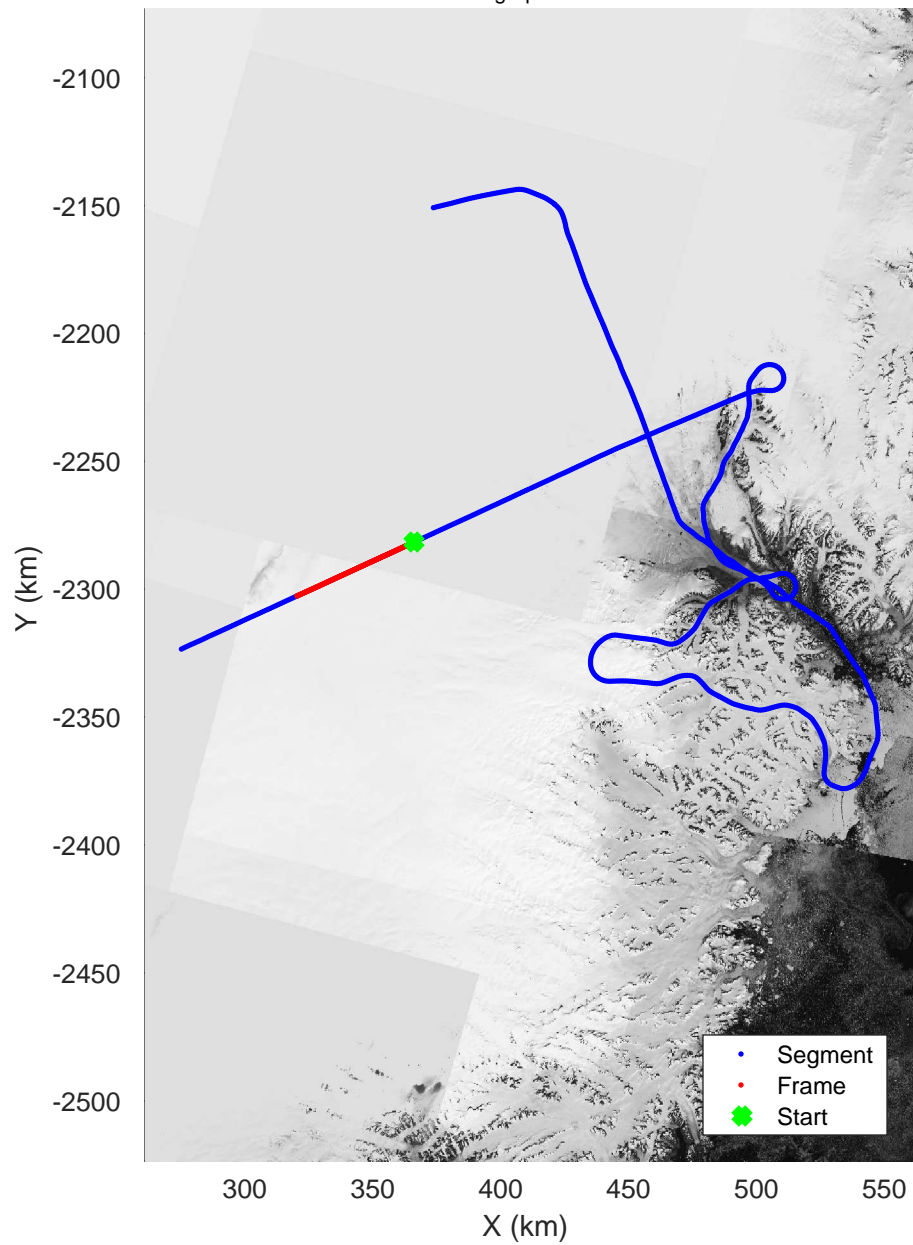

Helheim-Kanger
20160513_05_018
Polar Stereograph 70N/-45E