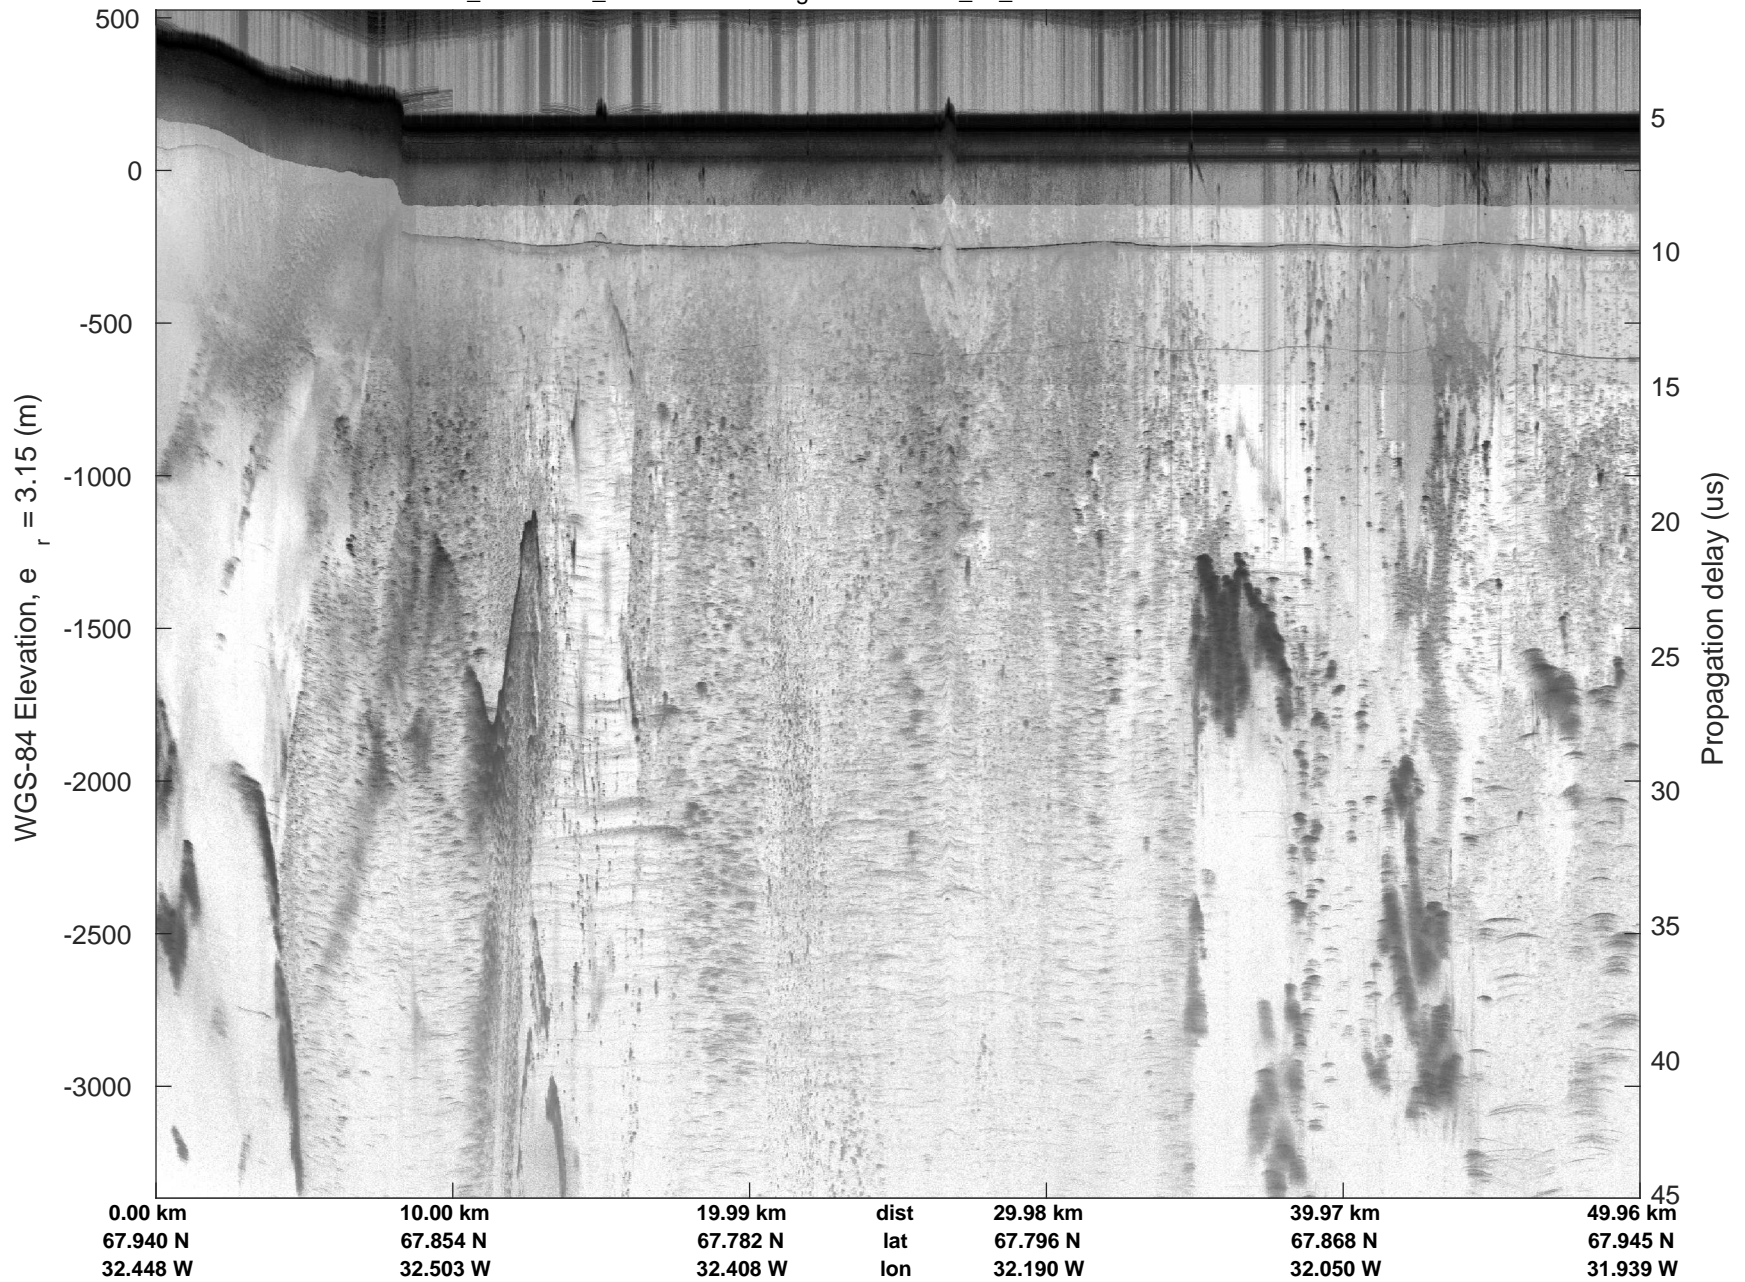

mcords5 2016_Greenland_P3: "Helheim-Kanger" 20160513_05_010: 19:05:24.5 to 19:11:44.5 GPS