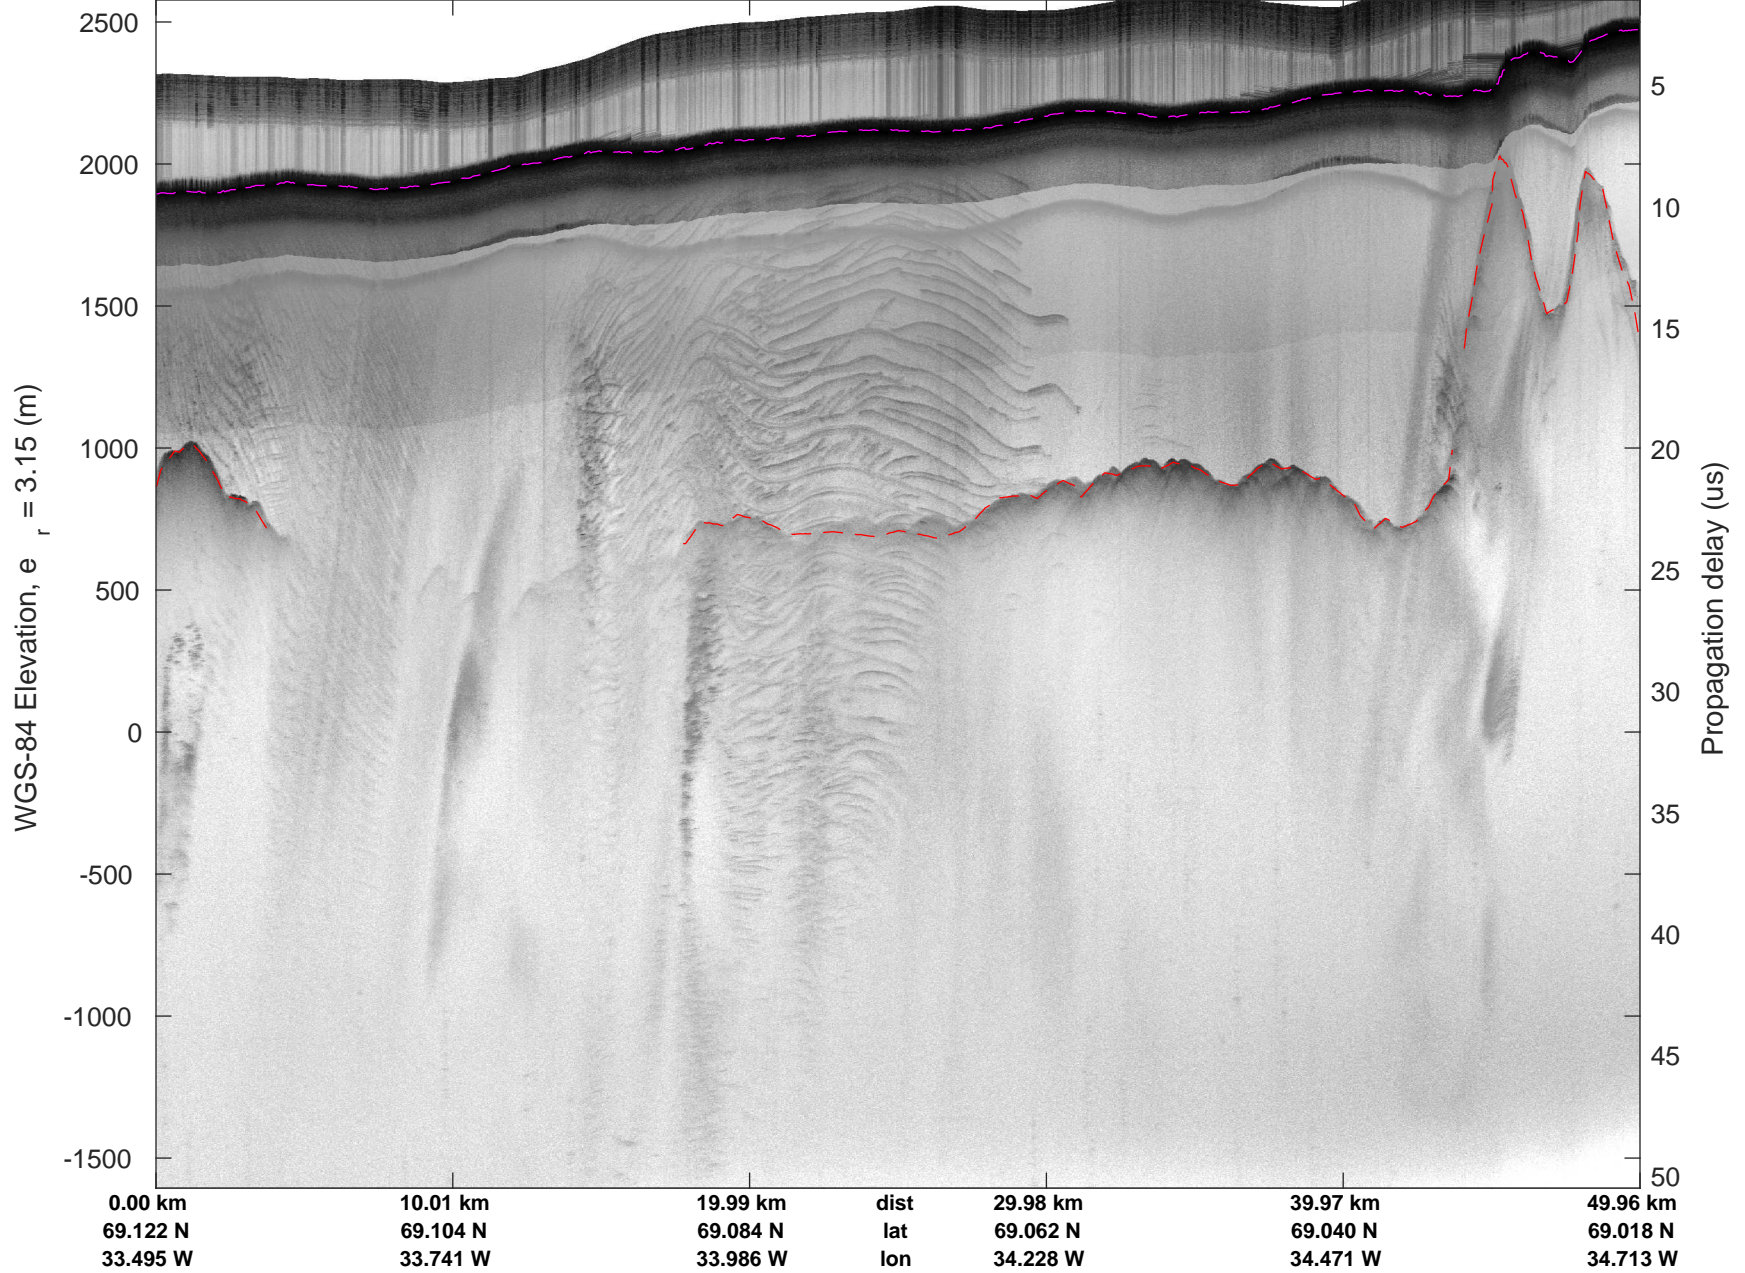

mcords5 2016\_Greenland\_P3: "Helheim-Kanger" 20160513\_05\_015: 19:36:49.0 to 19:43:03.7 GPS

Helheim-Kanger  
20160513\_05\_016  
Polar Stereograph 70N/-45E

mcords5 2016\_Greenland\_P3: "Helheim-Kanger" 20160513\_05\_016: 19:43:04.0 to 19:49:18.1 GPS

mcords5 2016\_Greenland\_P3: "Helheim-Kanger" 20160513\_05\_016: 19:43:04.0 to 19:49:18.1 GPS

Helheim-Kanger  
20160513\_05\_017  
Polar Stereograph 70N/-45E

mcords5 2016\_Greenland\_P3: "Helheim-Kanger" 20160513\_05\_017: 19:49:18.4 to 19:55:28.6 GPS