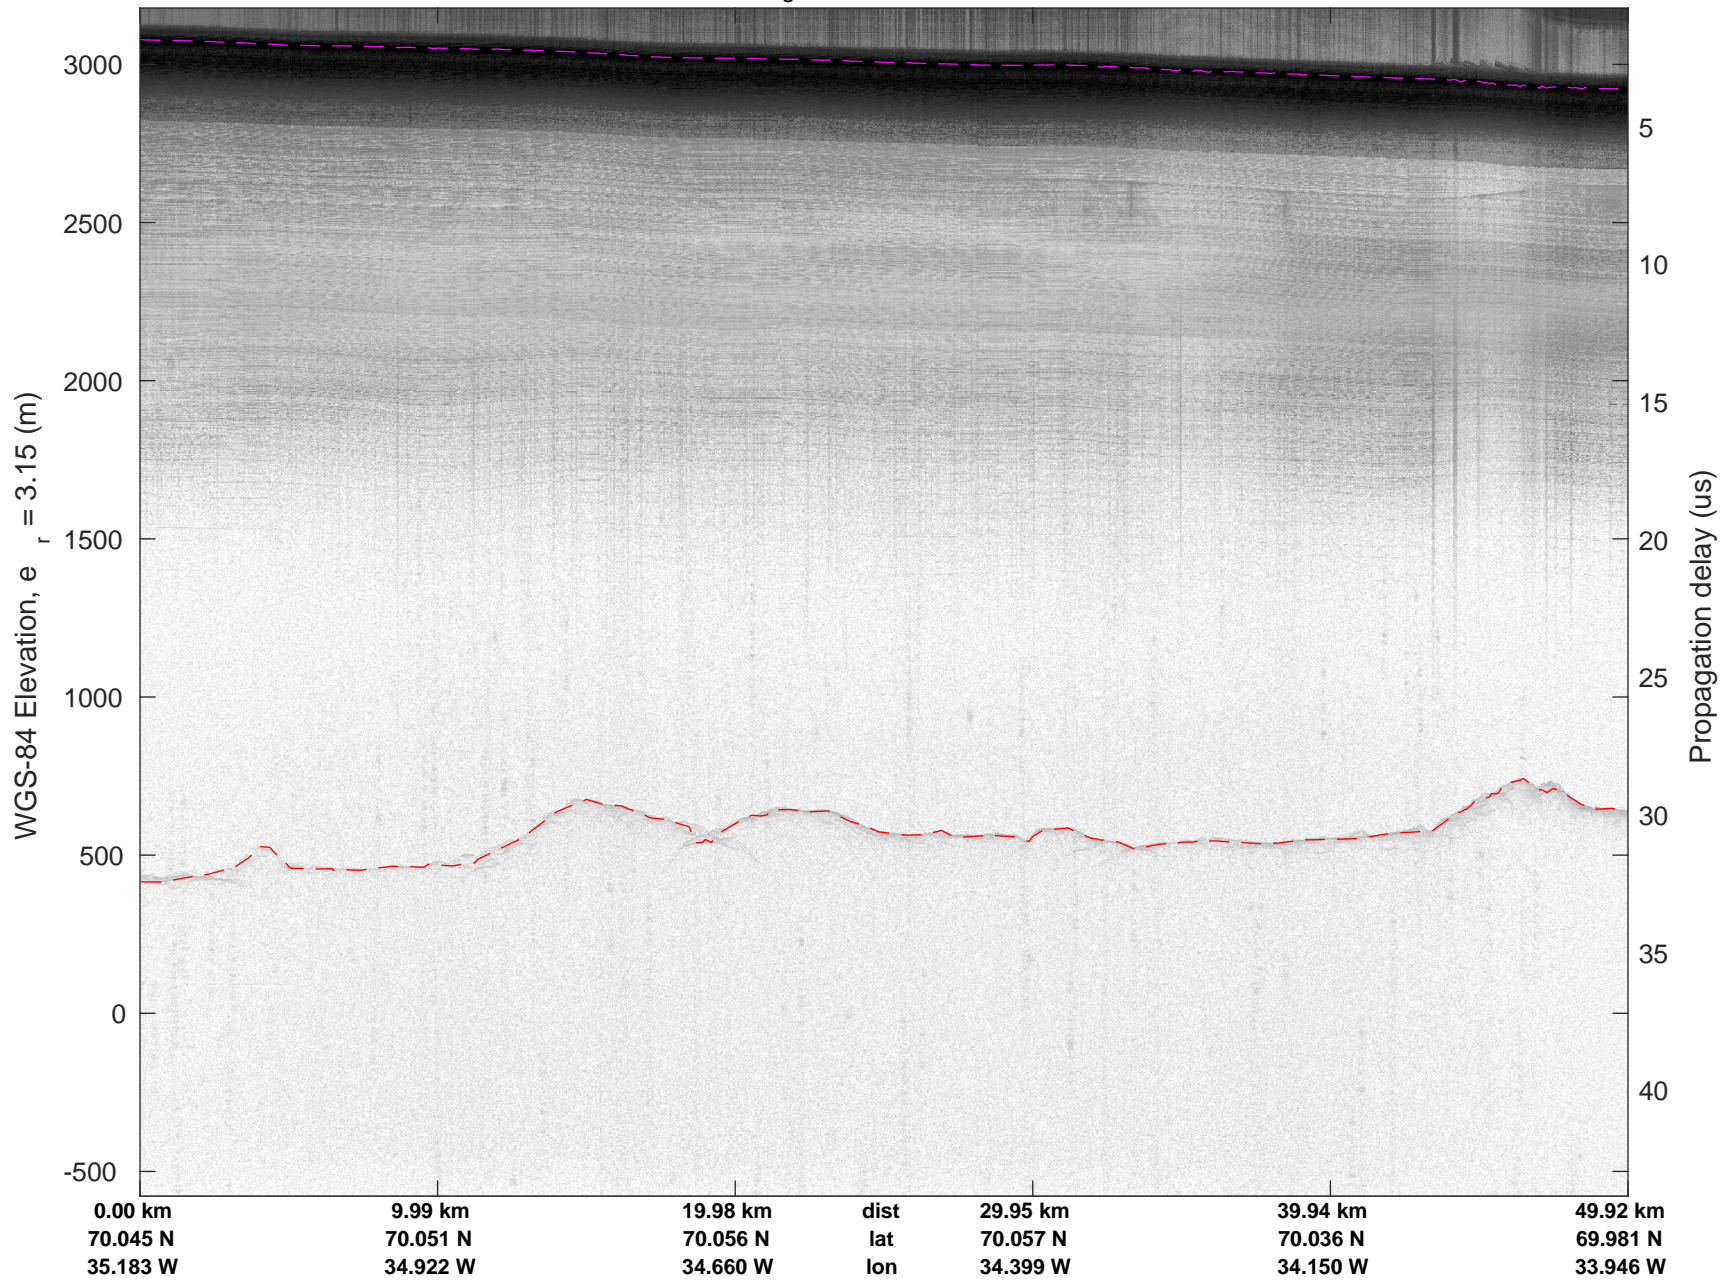

Helheim-Kanger  
20160513\_05\_001  
Polar Stereograph 70N/-45E

mcords5 2016\_Greenland\_P3: "Helheim-Kanger" 20160513\_05\_001: 18:09:40.5 to 18:14:56.2 GPS

mcords5 2016\_Greenland\_P3: "Helheim-Kanger" 20160513\_05\_001: 18:09:40.5 to 18:14:56.2 GPS