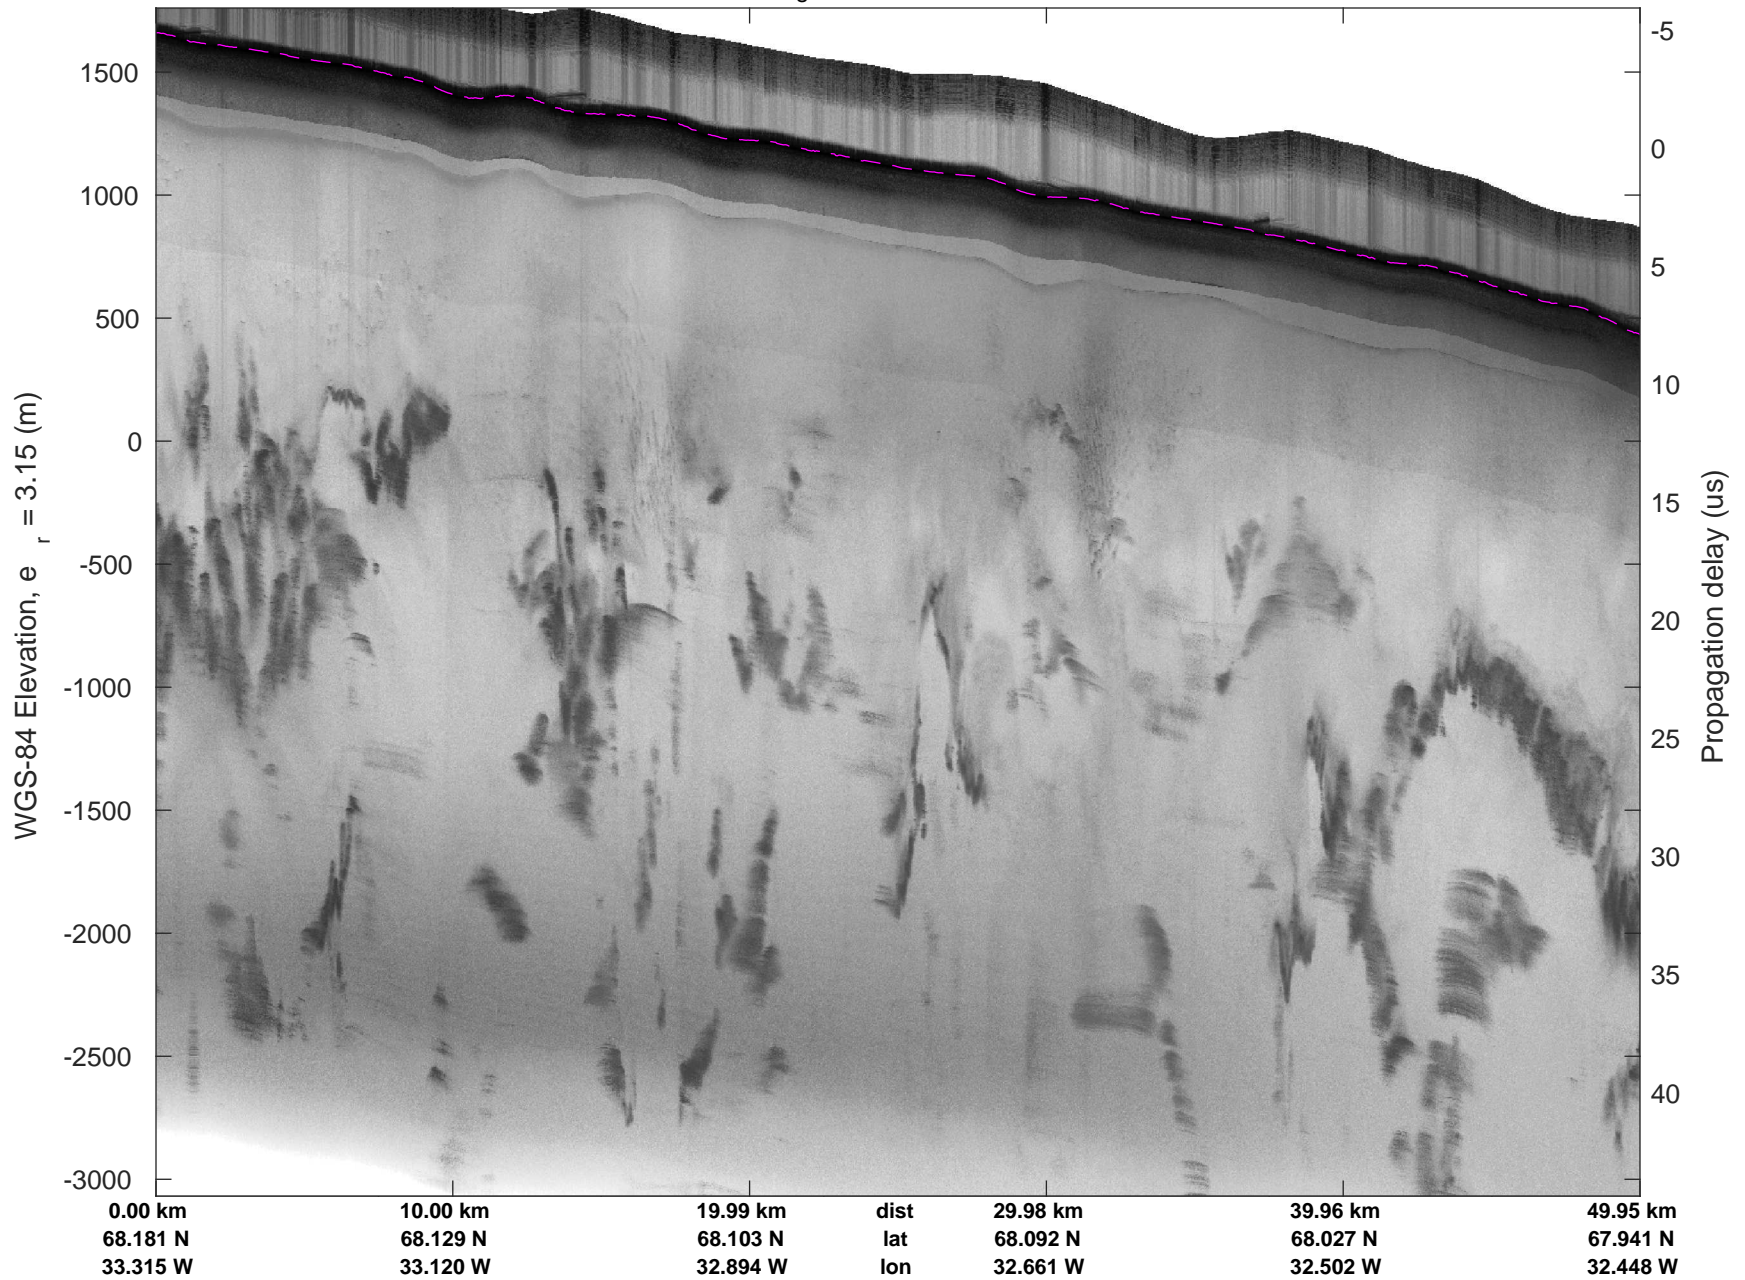

mcords5 2016_Greenland_P3: "Helheim-Kanger" 20160513_05_009: 18:58:41.2 to 19:05:24.2 GPS