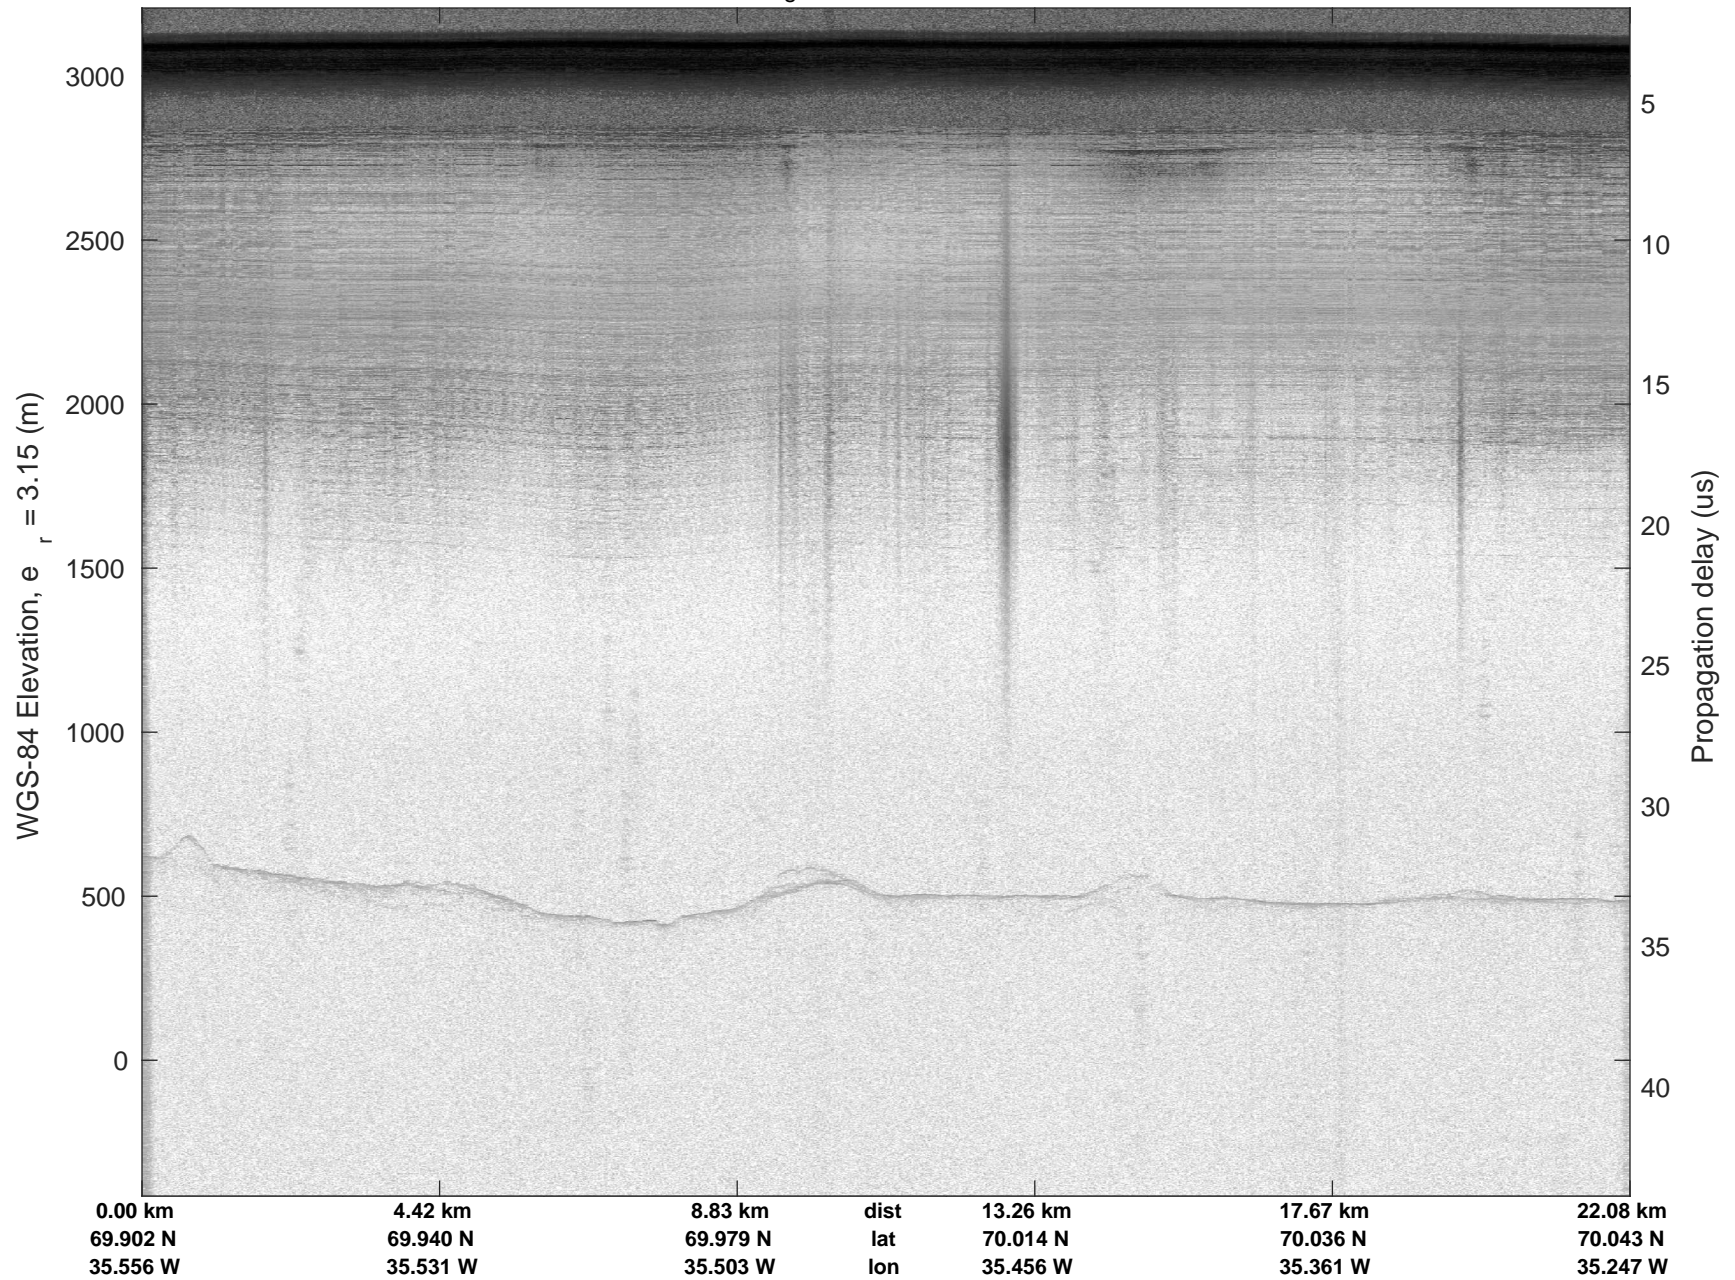

Helheim-Kanger
20160513_04_001
Polar Stereograph 70N/-45E

mcords5 2016_Greenland_P3: "Helheim-Kanger" 20160513_04_001: 18:06:47.2 to 18:09:23.6 GPS

mcords5 2016_Greenland_P3: "Helheim-Kanger" 20160513_04_001: 18:06:47.2 to 18:09:23.6 GPS