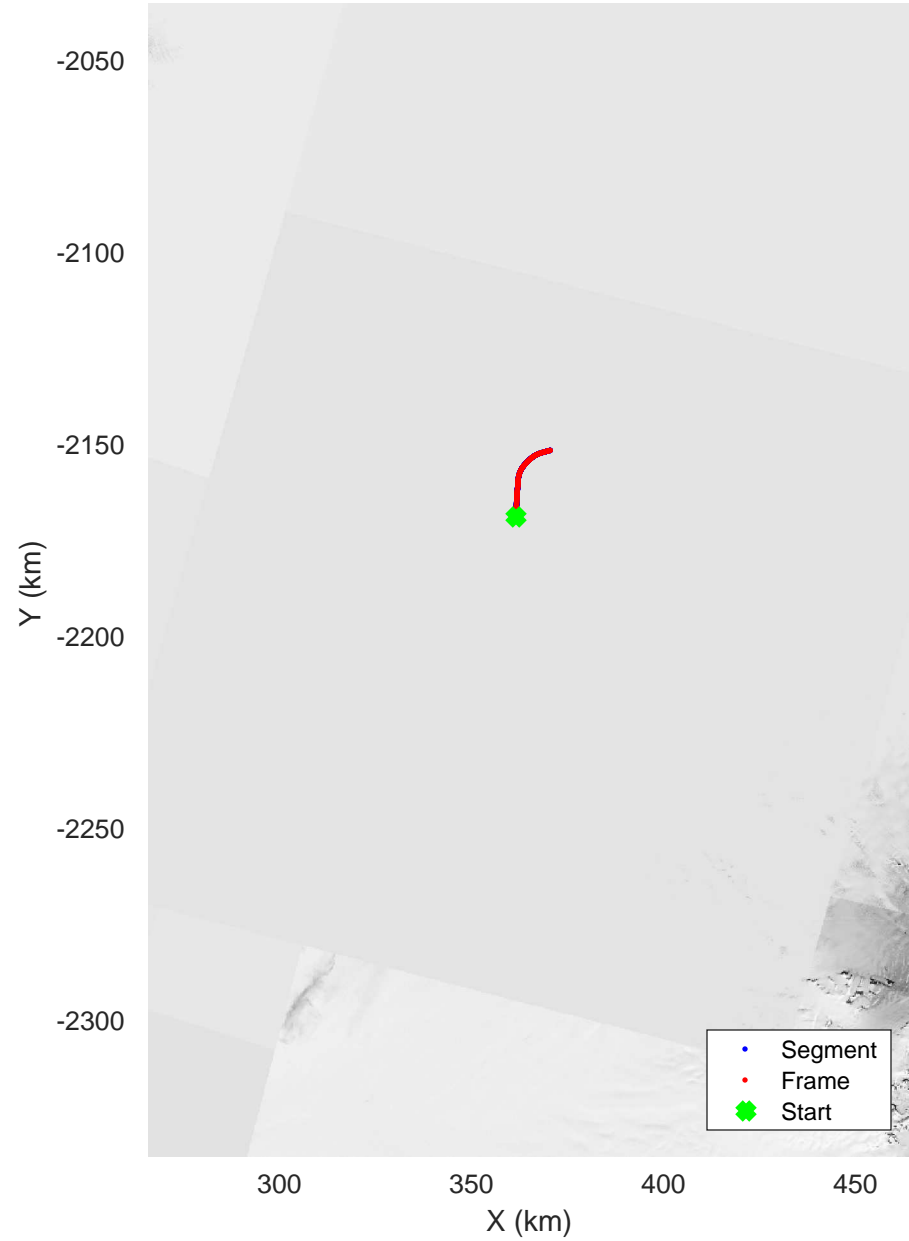

Helheim-Kanger
20160513_04_001
Polar Stereograph 70N/-45E

mcords5 2016_Greenland_P3: "Helheim-Kanger" 20160513_04_001: 18:06:47.2 to 18:09:23.6 GPS

mcords5 2016_Greenland_P3: "Helheim-Kanger" 20160513_04_001: 18:06:47.2 to 18:09:23.6 GPS