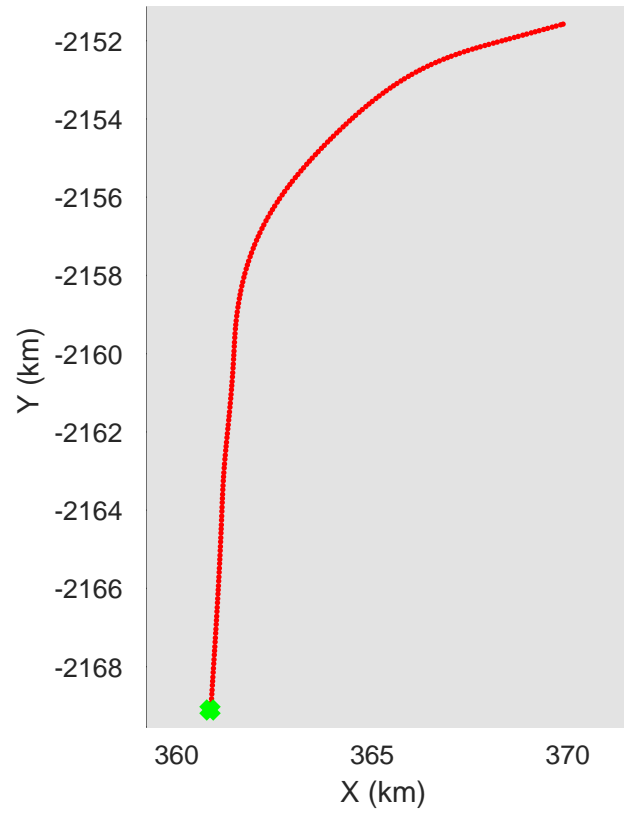

Helheim-Kanger
20160513_04_001
Polar Stereograph 70N/-45E

mcords5 2016_Greenland_P3: "Helheim-Kanger" 20160513_04_001: 18:06:47.2 to 18:09:23.6 GPS

mcords5 2016_Greenland_P3: "Helheim-Kanger" 20160513_04_001: 18:06:47.2 to 18:09:23.6 GPS