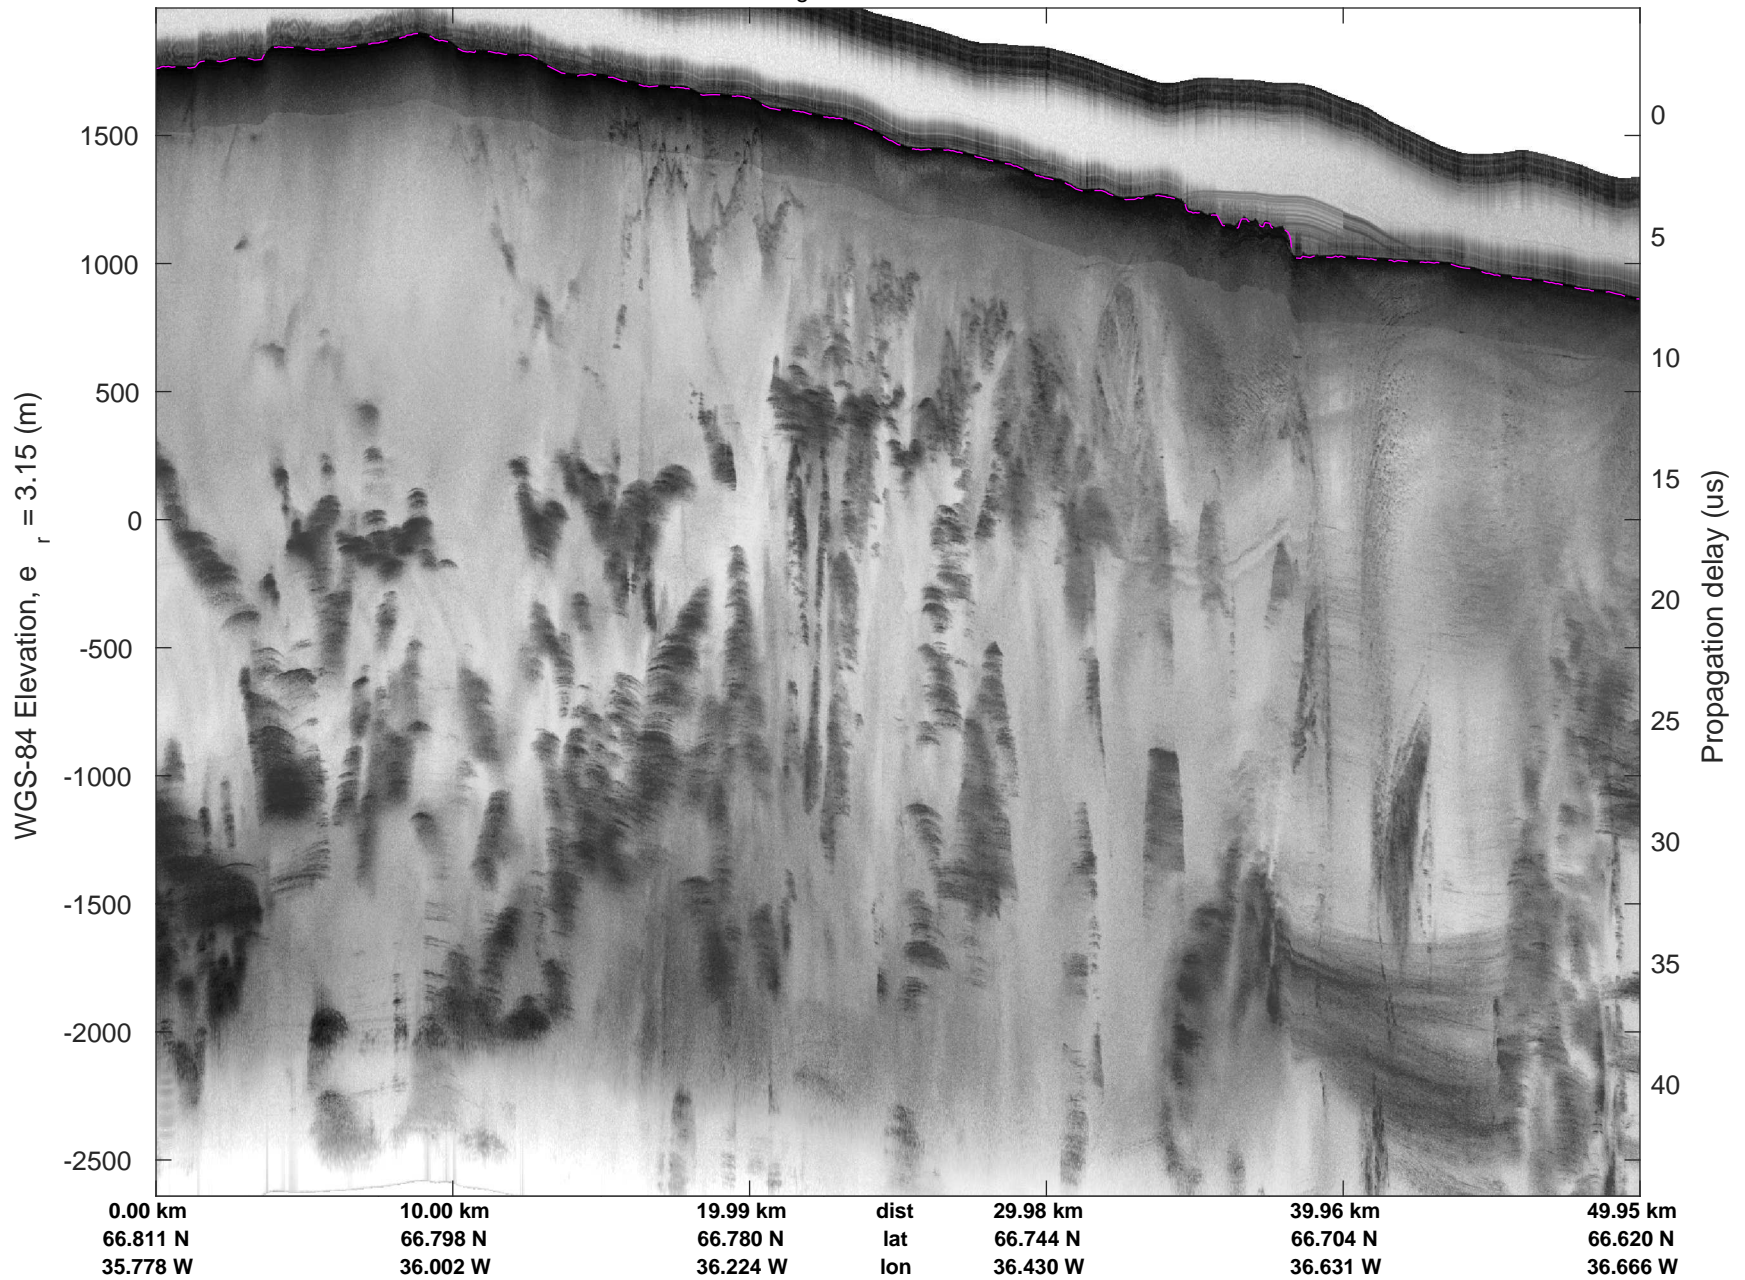

mcords5 2016_Greenland_P3: "Helheim-Kanger" 20160513_03_003: 16:44:43.0 to 16:51:07.9 GPS

mcords5 2016_Greenland_P3: "Helheim-Kanger" 20160513_03_004: 16:51:08.2 to 16:57:46.7 GPS

mcords5 2016_Greenland_P3: "Helheim-Kanger" 20160513_03_004: 16:51:08.2 to 16:57:46.7 GPS