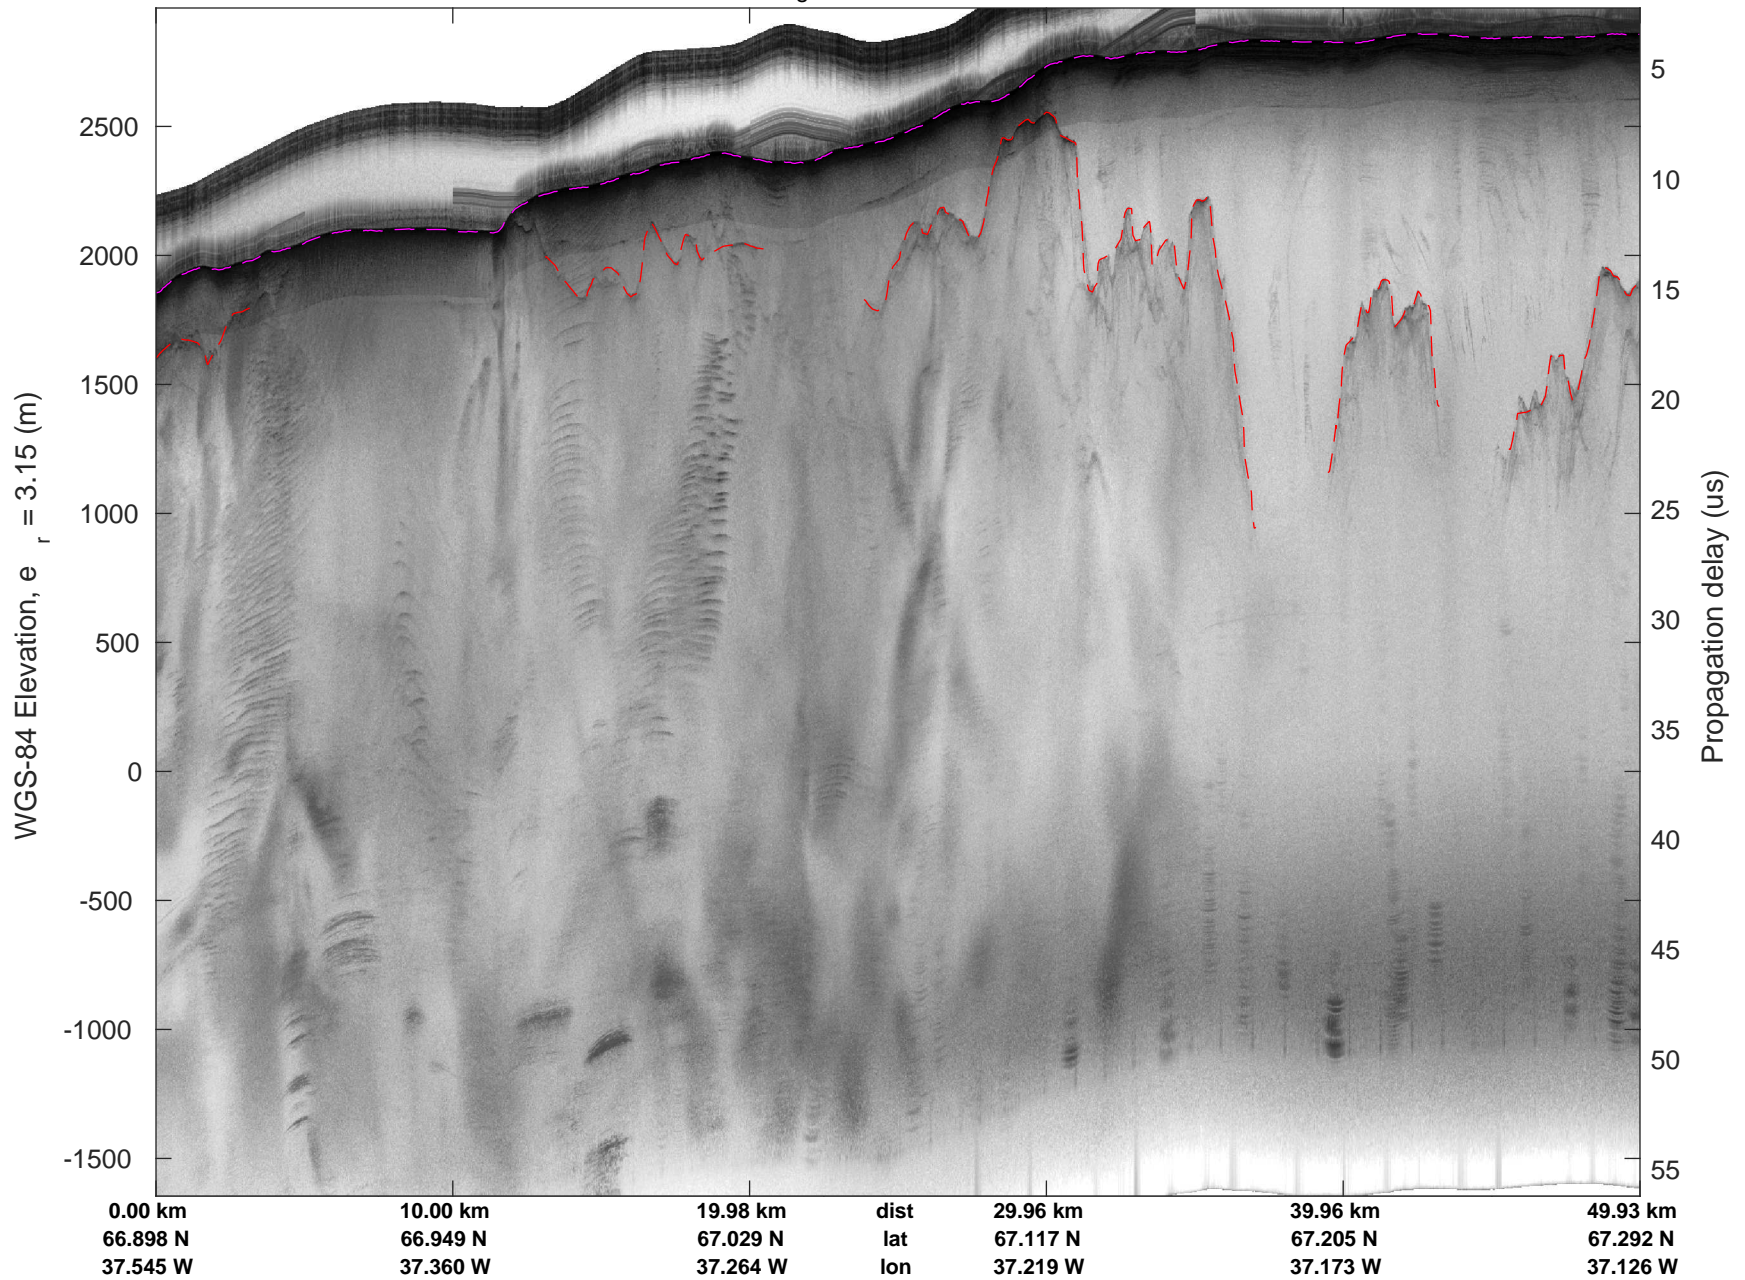

mcords5 2016_Greenland_P3: "Helheim-Kanger" 20160513_03_009: 17:23:24.2 to 17:29:55.2 GPS