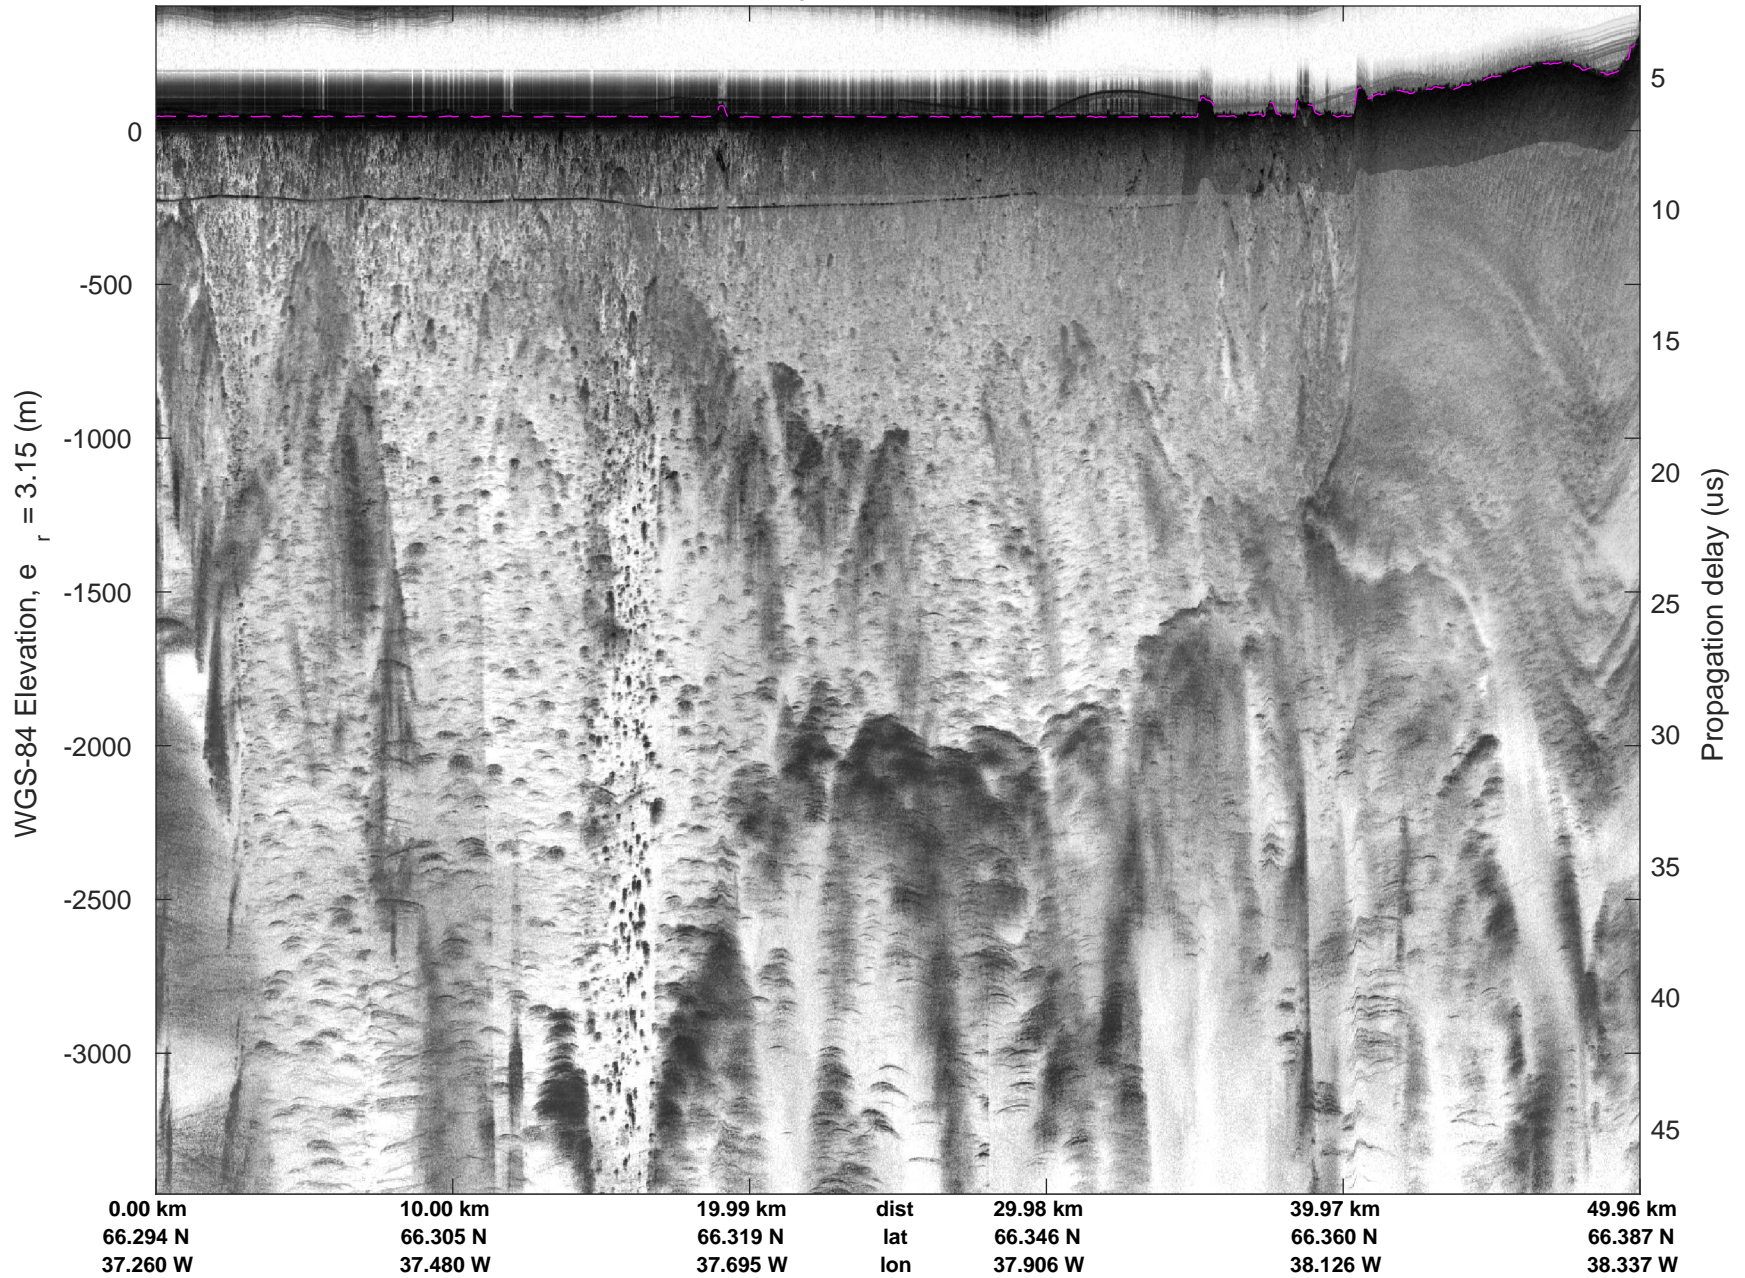

mcords5 2016_Greenland_P3: "Helheim-Kanger" 20160513_03_006: 17:04:29.4 to 17:11:07.9 GPS