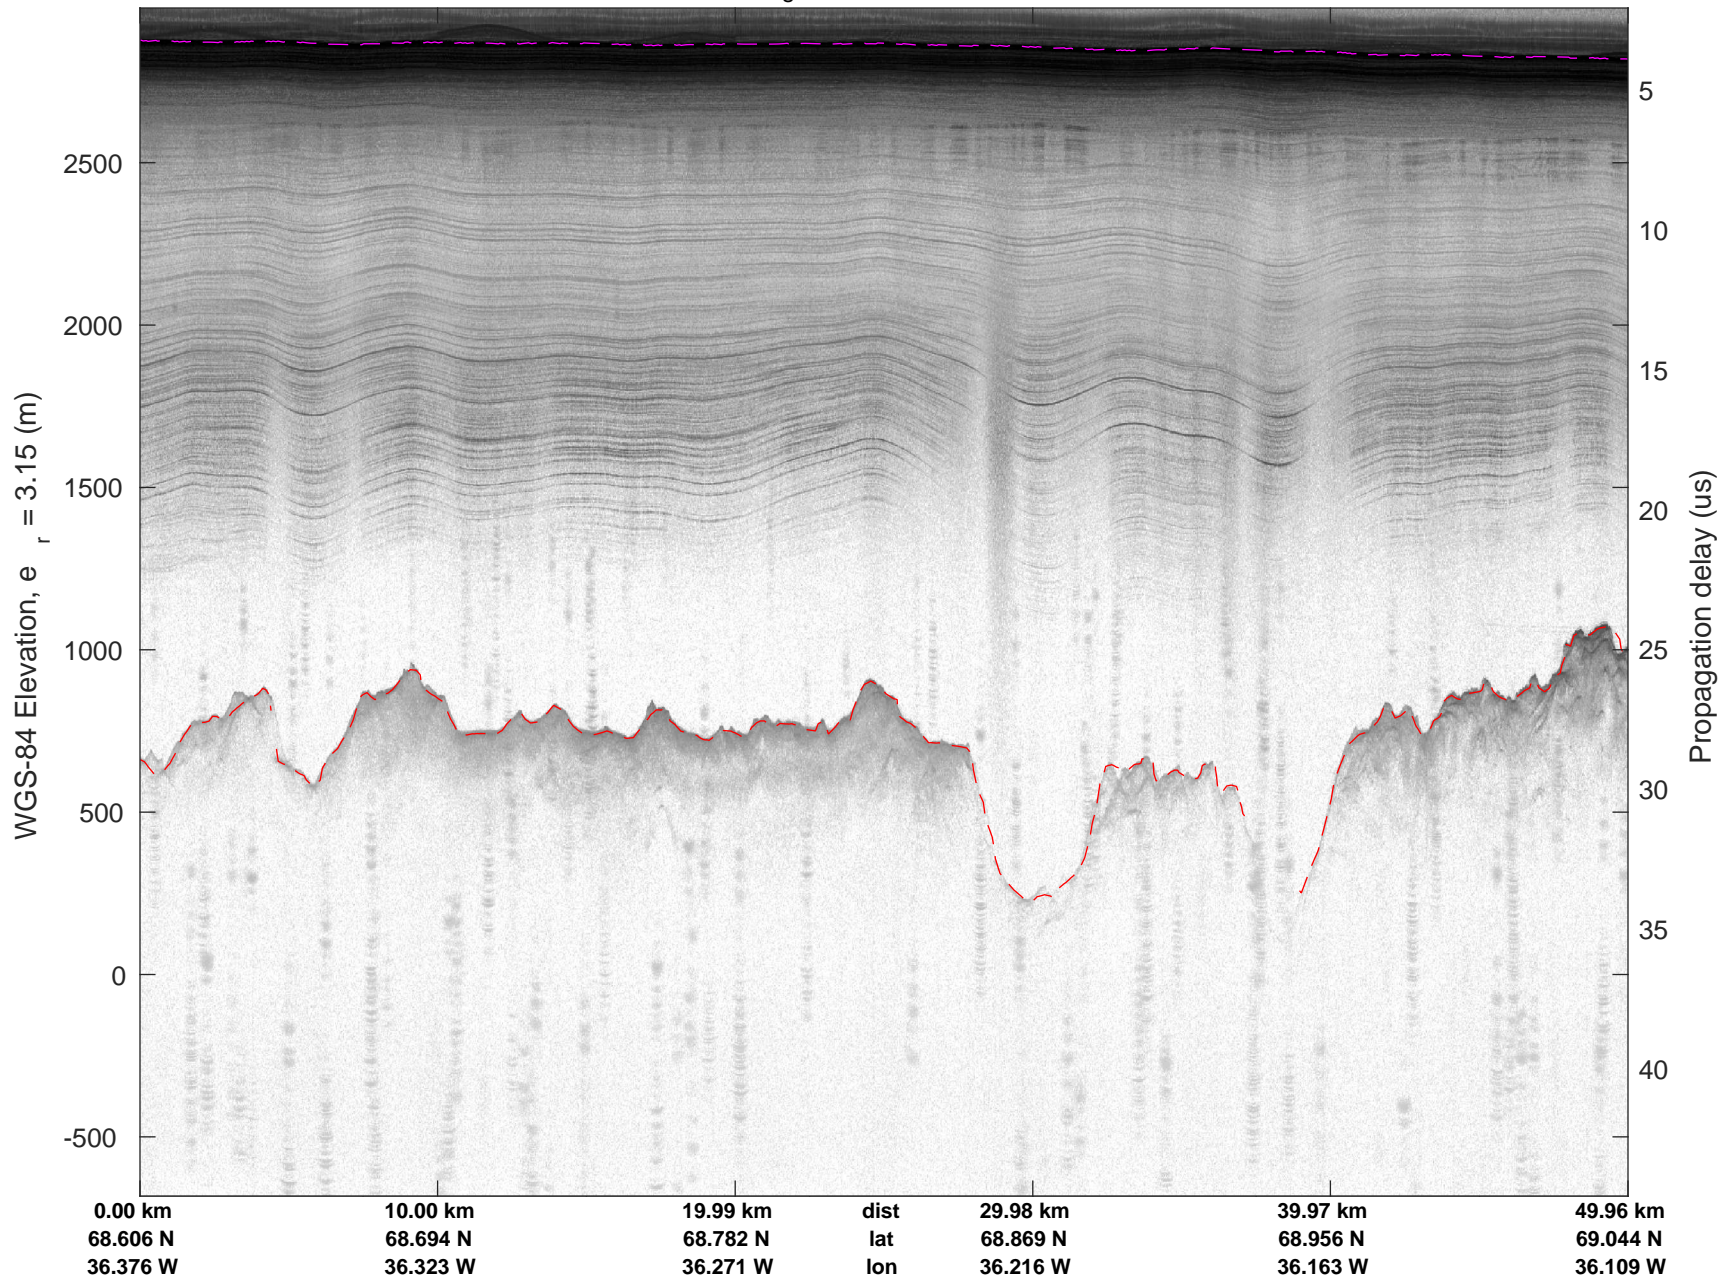

Helheim-Kanger
20160513_03_012
Polar Stereograph 70N/-45E

mcords5 2016_Greenland_P3: "Helheim-Kanger" 20160513_03_012: 17:42:34.6 to 17:48:44.5 GPS

mcords5 2016_Greenland_P3: "Helheim-Kanger" 20160513_03_012: 17:42:34.6 to 17:48:44.5 GPS

mcords5 2016_Greenland_P3: "Helheim-Kanger" 20160513_03_013: 17:48:44.7 to 17:54:49.8 GPS

mcords5 2016_Greenland_P3: "Helheim-Kanger" 20160513_03_013: 17:48:44.7 to 17:54:49.8 GPS

Helheim-Kanger
20160513_03_014
Polar Stereograph 70N/-45E