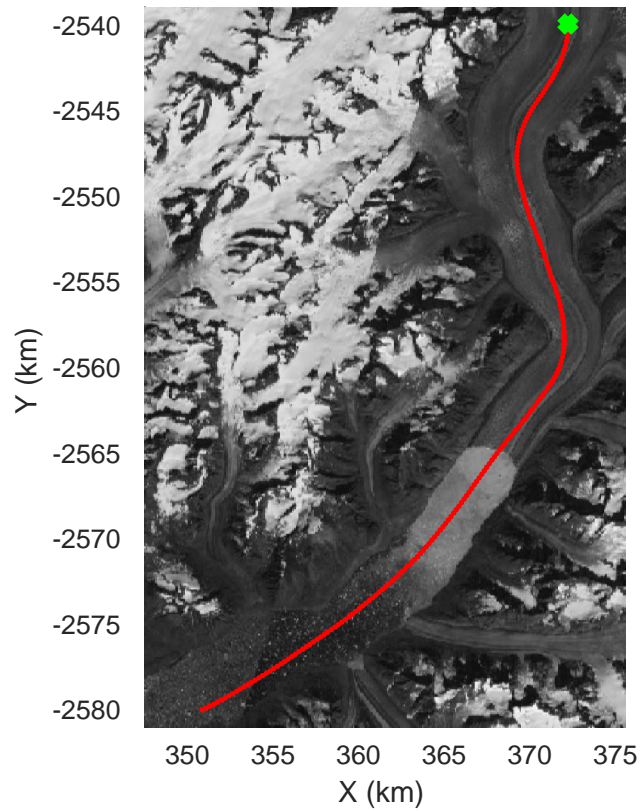

mcords5 2016_Greenland_P3: "Helheim-Kanger" 20160513_03_003: 16:44:43.0 to 16:51:07.9 GPS

mcords5 2016_Greenland_P3: "Helheim-Kanger" 20160513_03_004: 16:51:08.2 to 16:57:46.7 GPS

mcords5 2016_Greenland_P3: "Helheim-Kanger" 20160513_03_004: 16:51:08.2 to 16:57:46.7 GPS