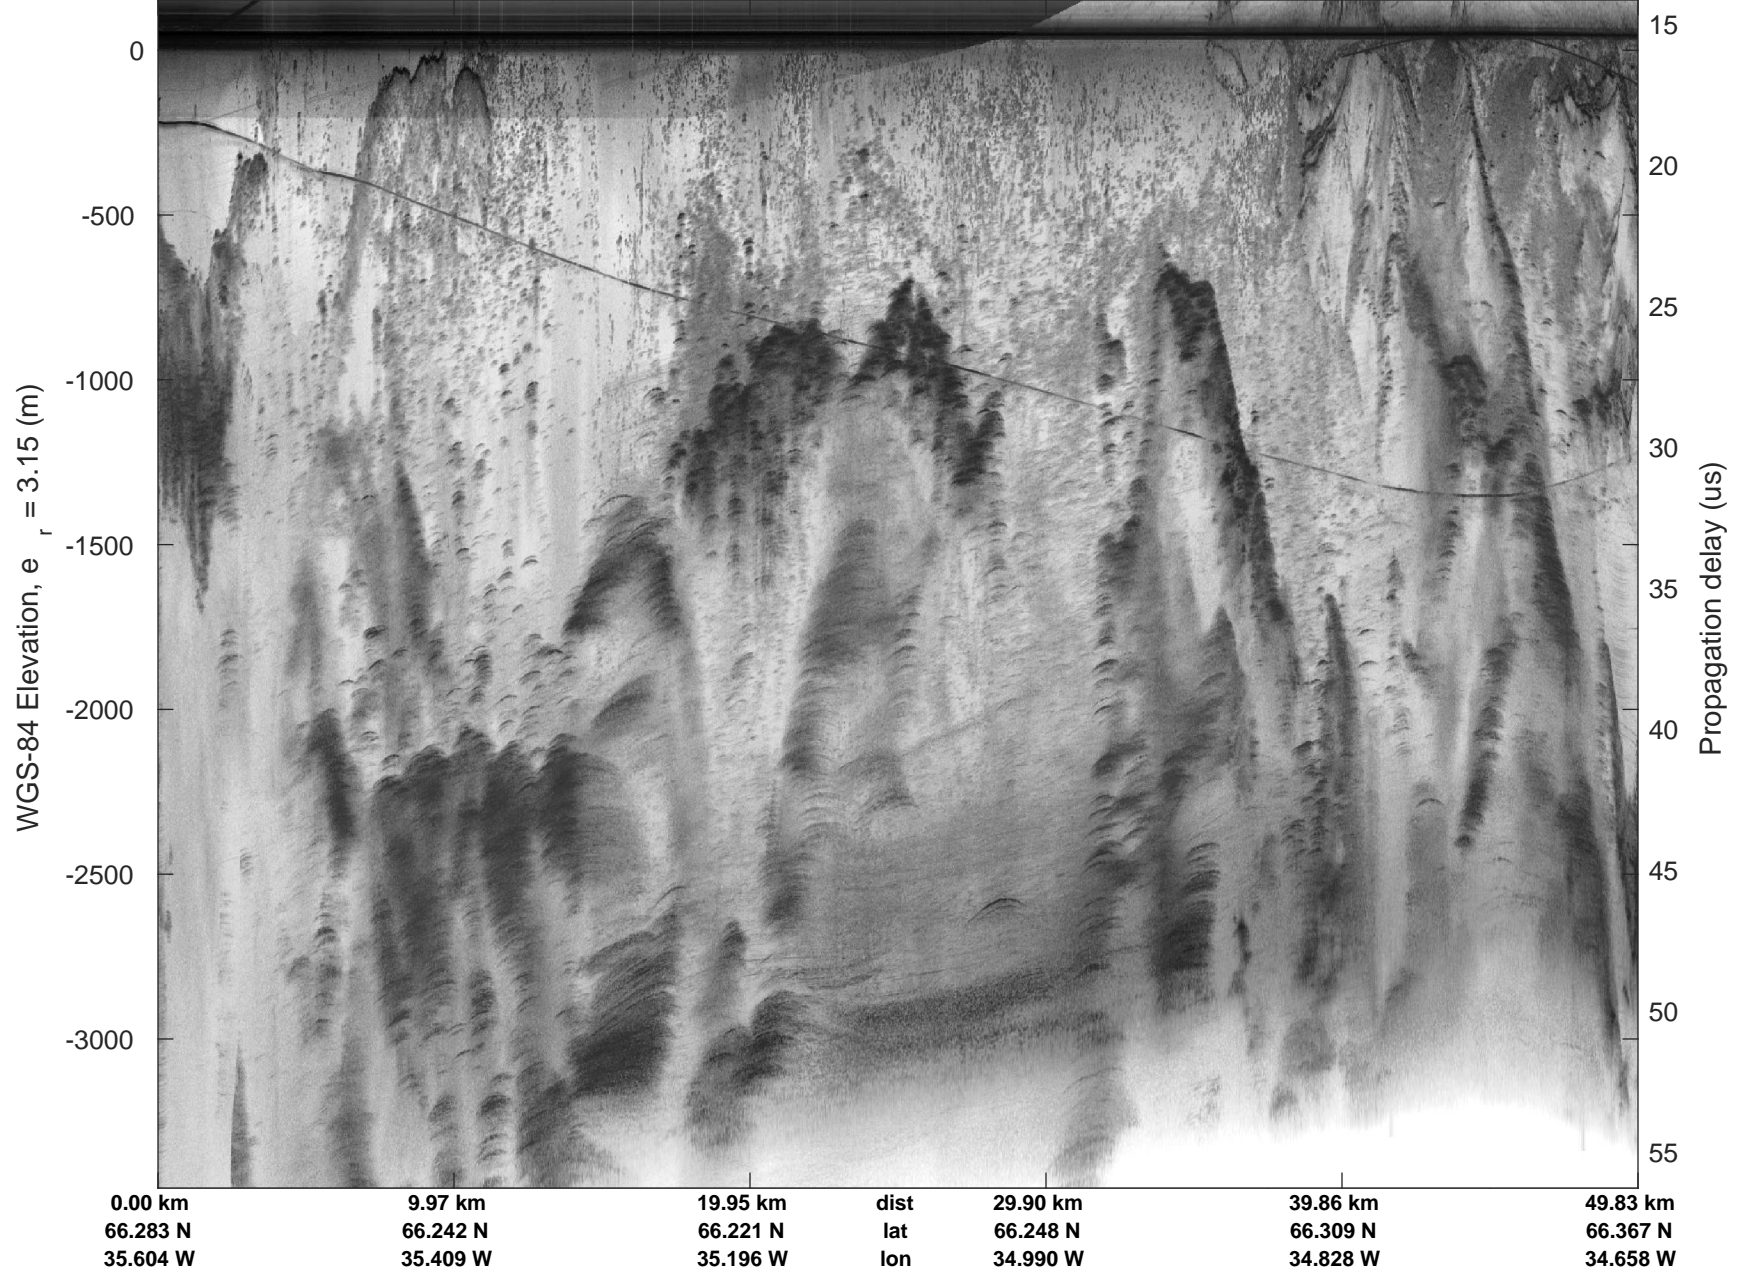

mcords5 2016_Greenland_P3: "Helheim-Kanger" 20160513_03_001: 16:32:12.8 to 16:38:22.0 GPS

mcoords5 2016_Greenland_P3: "Helheim-Kanger" 20160513_03_001: 16:32:12.8 to 16:38:22.0 GPS

Helheim-Kanger
20160513_03_002
Polar Stereograph 70N/-45E