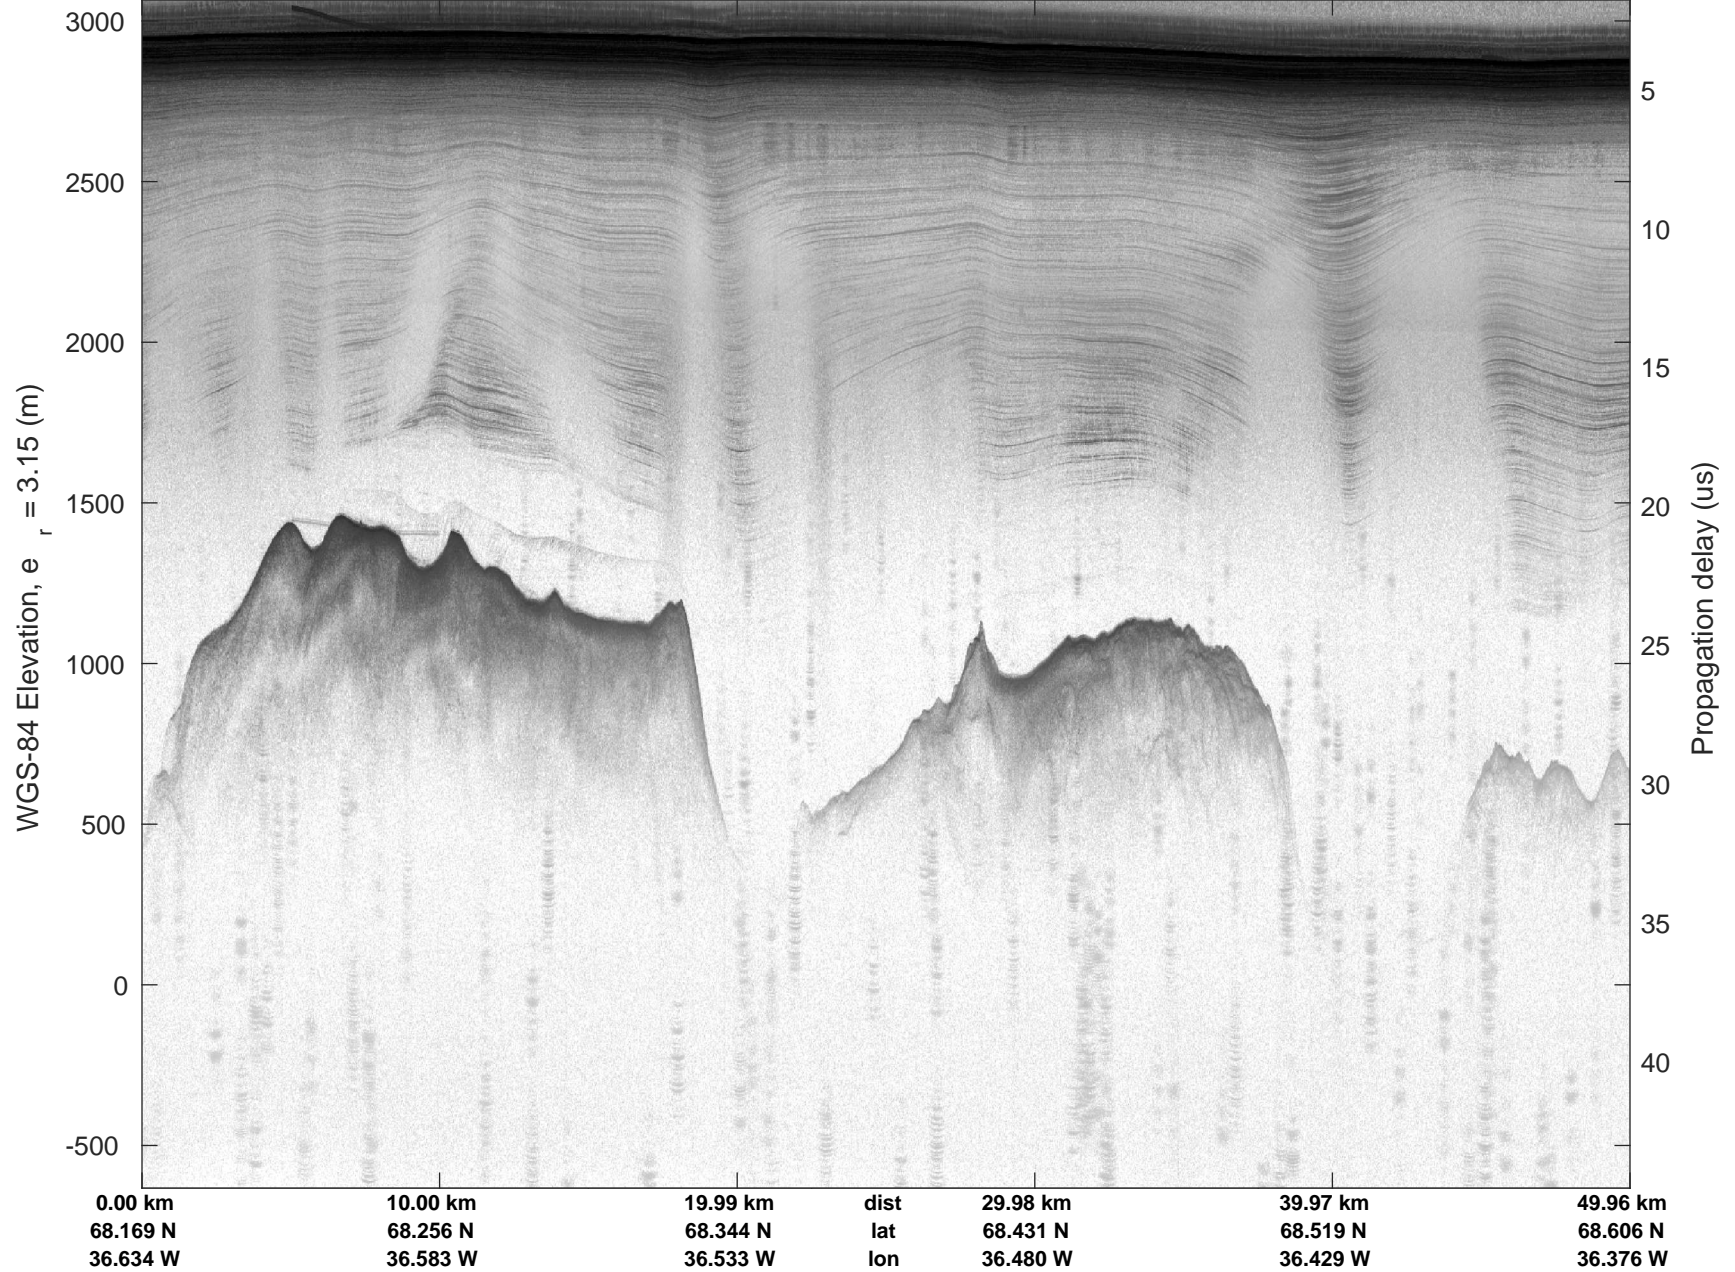

Helheim-Kanger
20160513_03_011
Polar Stereograph 70N/-45E

mcords5 2016_Greenland_P3: "Helheim-Kanger" 20160513_03_011: 17:36:16.2 to 17:42:34.3 GPS

mcords5 2016_Greenland_P3: "Helheim-Kanger" 20160513_03_011: 17:36:16.2 to 17:42:34.3 GPS

Helheim-Kanger
20160513_03_012
Polar Stereograph 70N/-45E

mcords5 2016_Greenland_P3: "Helheim-Kanger" 20160513_03_012: 17:42:34.6 to 17:48:44.5 GPS

mcords5 2016_Greenland_P3: "Helheim-Kanger" 20160513_03_012: 17:42:34.6 to 17:48:44.5 GPS