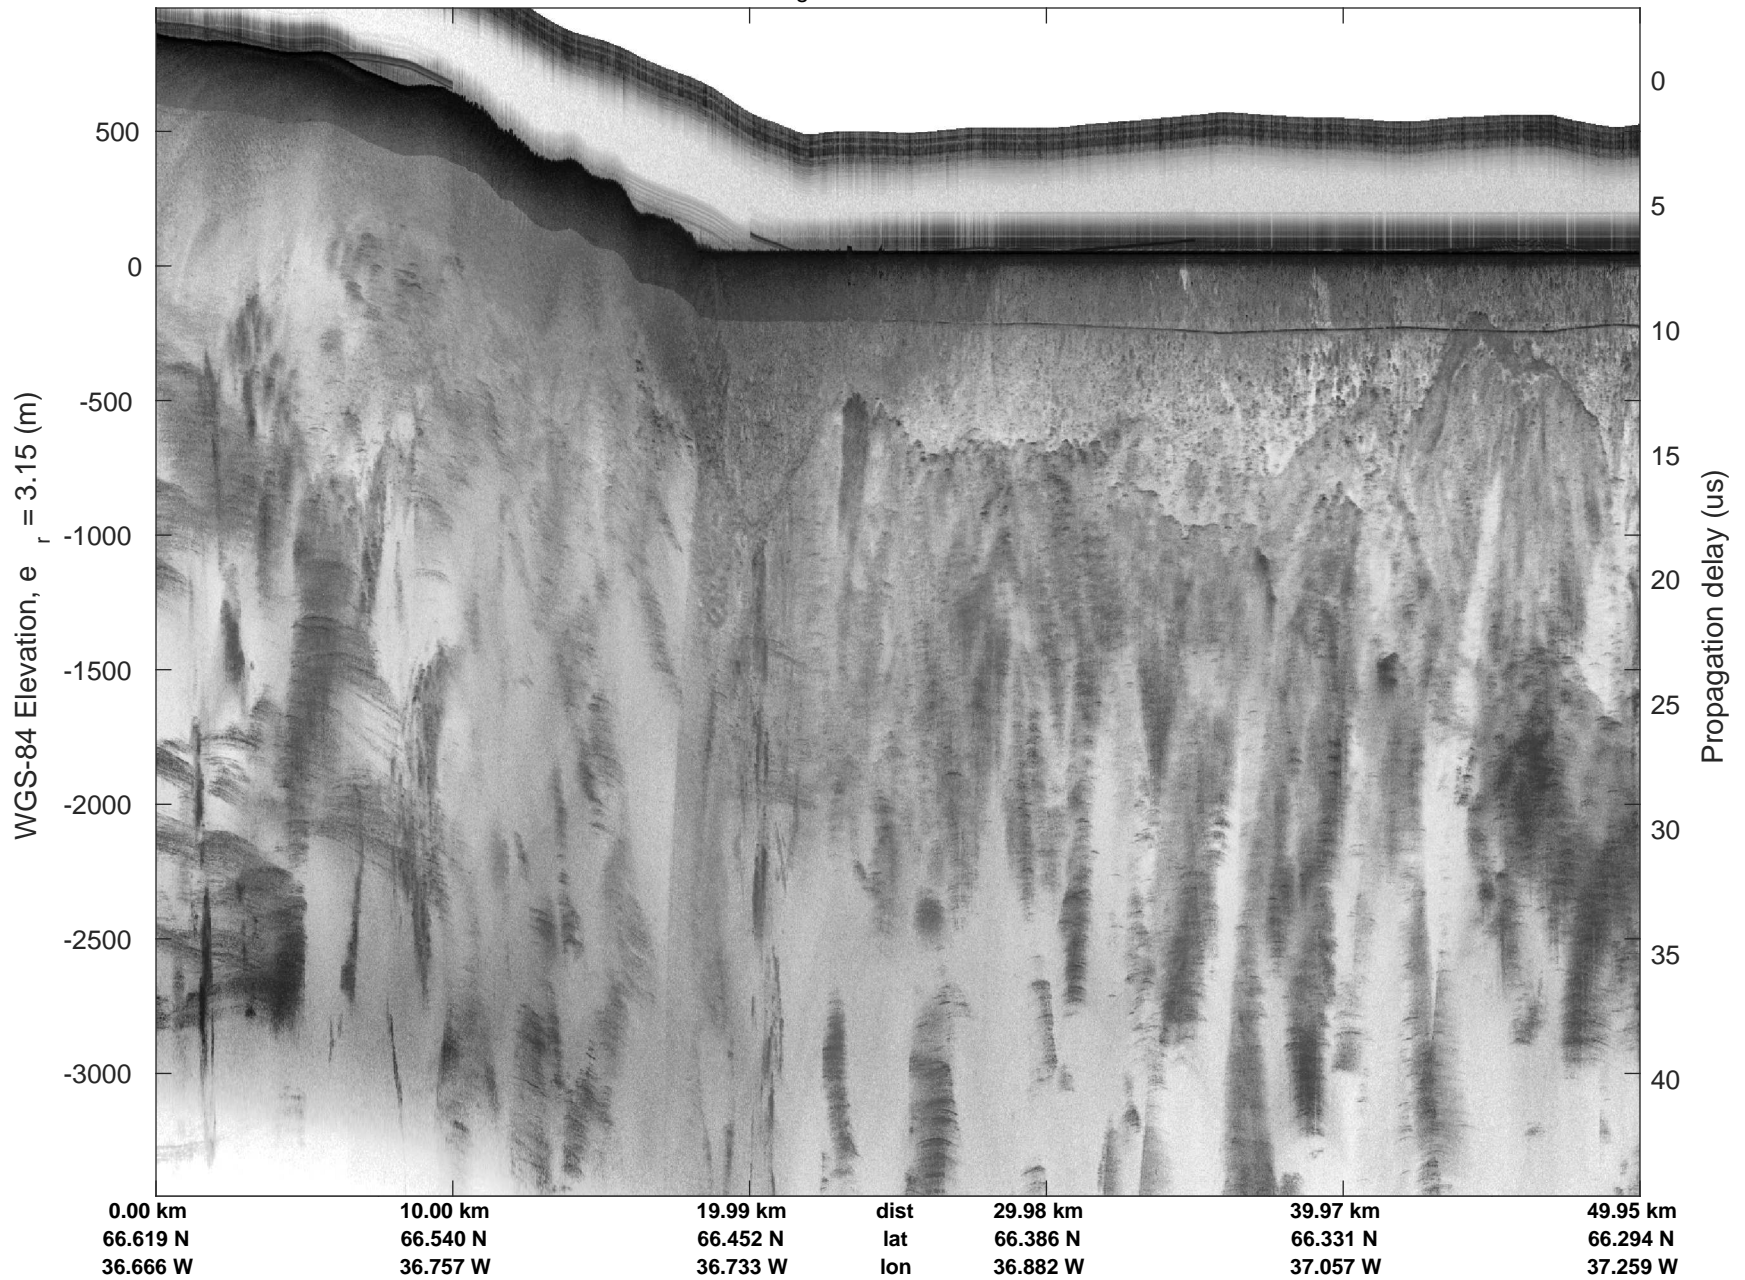

mcords5 2016_Greenland_P3: "Helheim-Kanger" 20160513_03_005: 16:57:47.0 to 17:04:29.1 GPS