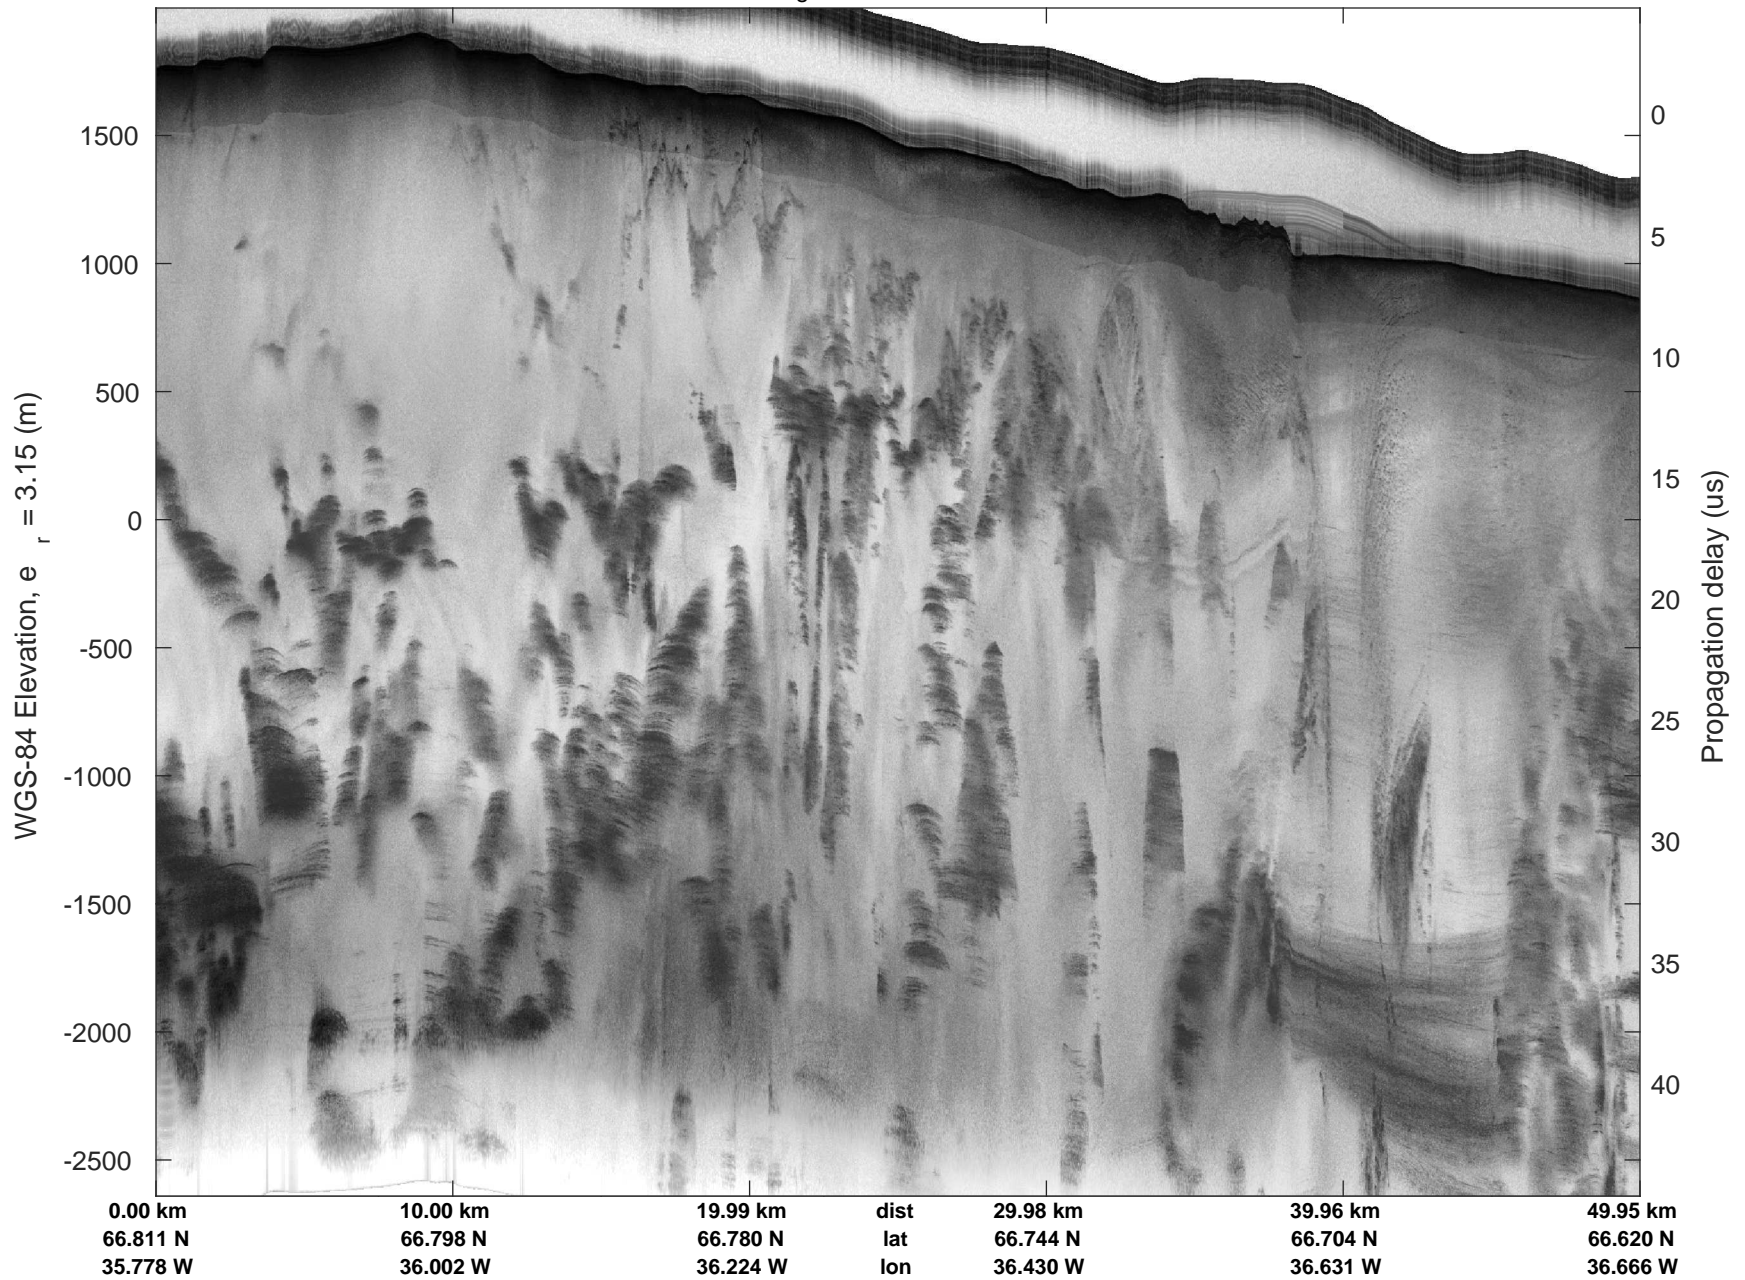

mcords5 2016_Greenland_P3: "Helheim-Kanger" 20160513_03_004: 16:51:08.2 to 16:57:46.7 GPS