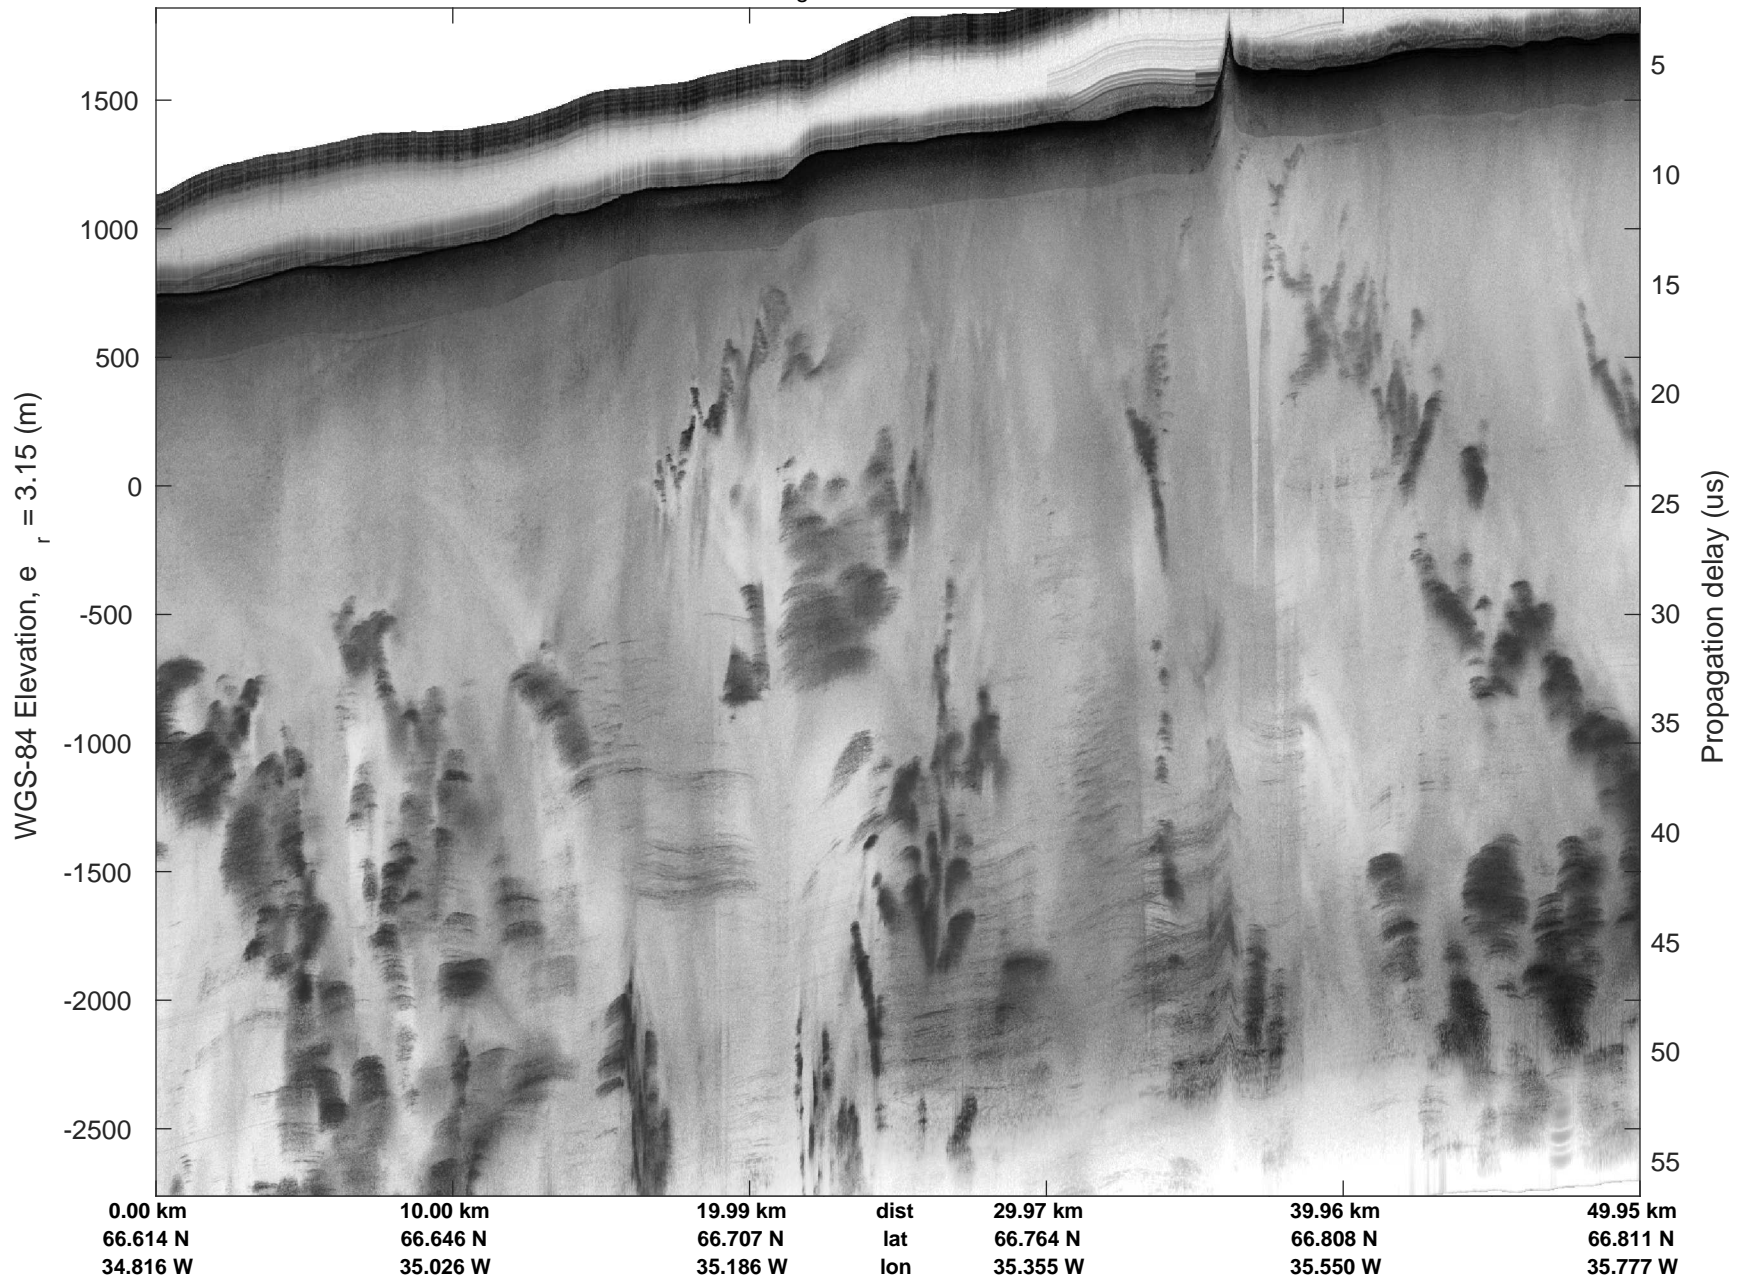

mcords5 2016_Greenland_P3: "Helheim-Kanger" 20160513_03_002: 16:38:22.2 to 16:44:42.7 GPS

mcords5 2016_Greenland_P3: "Helheim-Kanger" 20160513_03_002: 16:38:22.2 to 16:44:42.7 GPS

mcoords5 2016_Greenland_P3: "Helheim-Kanger" 20160513_03_003: 16:44:43.0 to 16:51:07.9 GPS