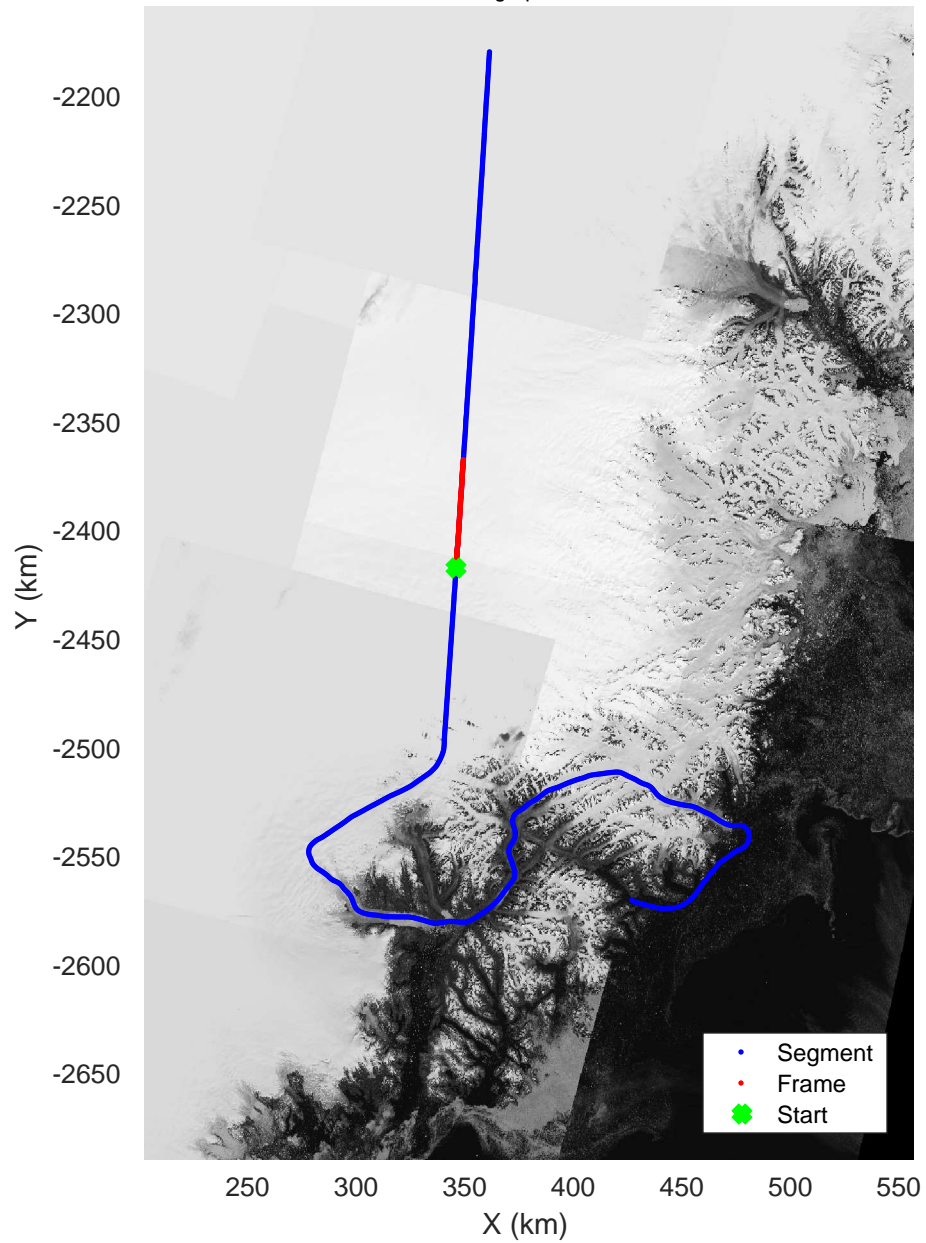

Helheim-Kanger
20160513_03_011
Polar Stereograph 70N/-45E