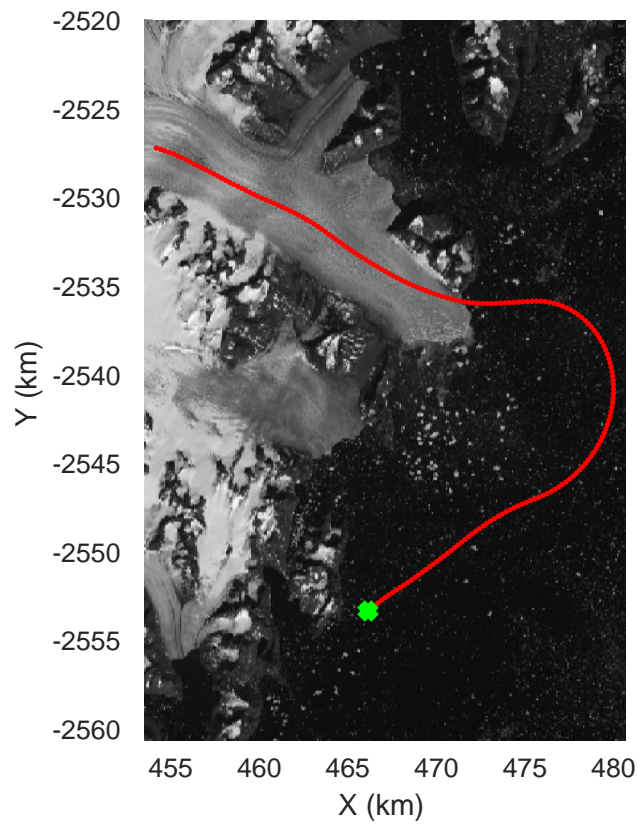

mcords5 2016_Greenland_P3: "Helheim-Kanger" 20160513_03_001: 16:32:12.8 to 16:38:22.0 GPS

mcoords5 2016_Greenland_P3: "Helheim-Kanger" 20160513_03_001: 16:32:12.8 to 16:38:22.0 GPS

Helheim-Kanger
20160513_03_002
Polar Stereograph 70N/-45E