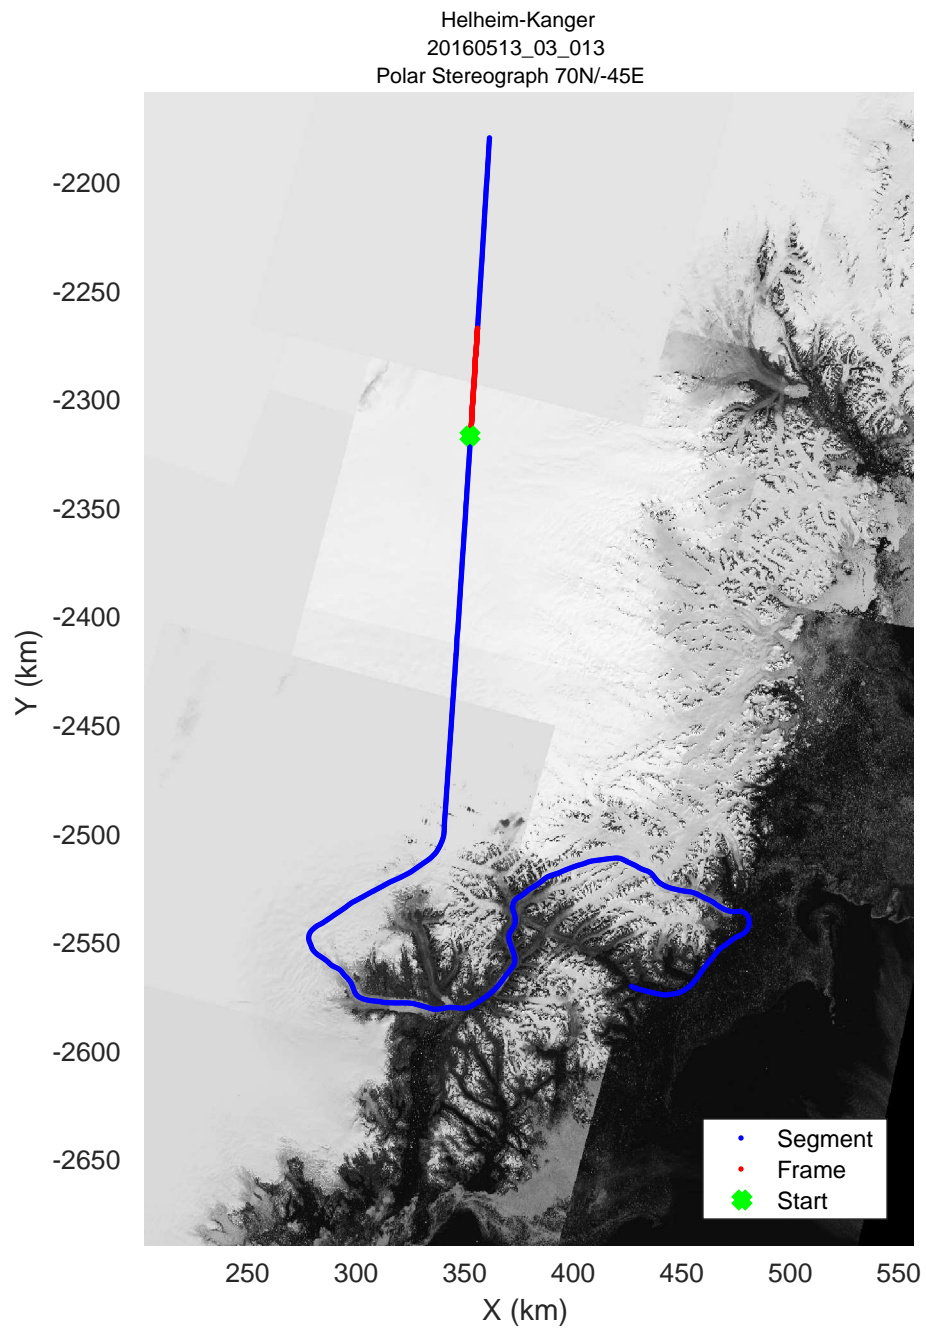

Helheim-Kanger
20160513_03_012
Polar Stereograph 70N/-45E

mcords5 2016_Greenland_P3: "Helheim-Kanger" 20160513_03_012: 17:42:34.6 to 17:48:44.5 GPS

mcords5 2016_Greenland_P3: "Helheim-Kanger" 20160513_03_012: 17:42:34.6 to 17:48:44.5 GPS