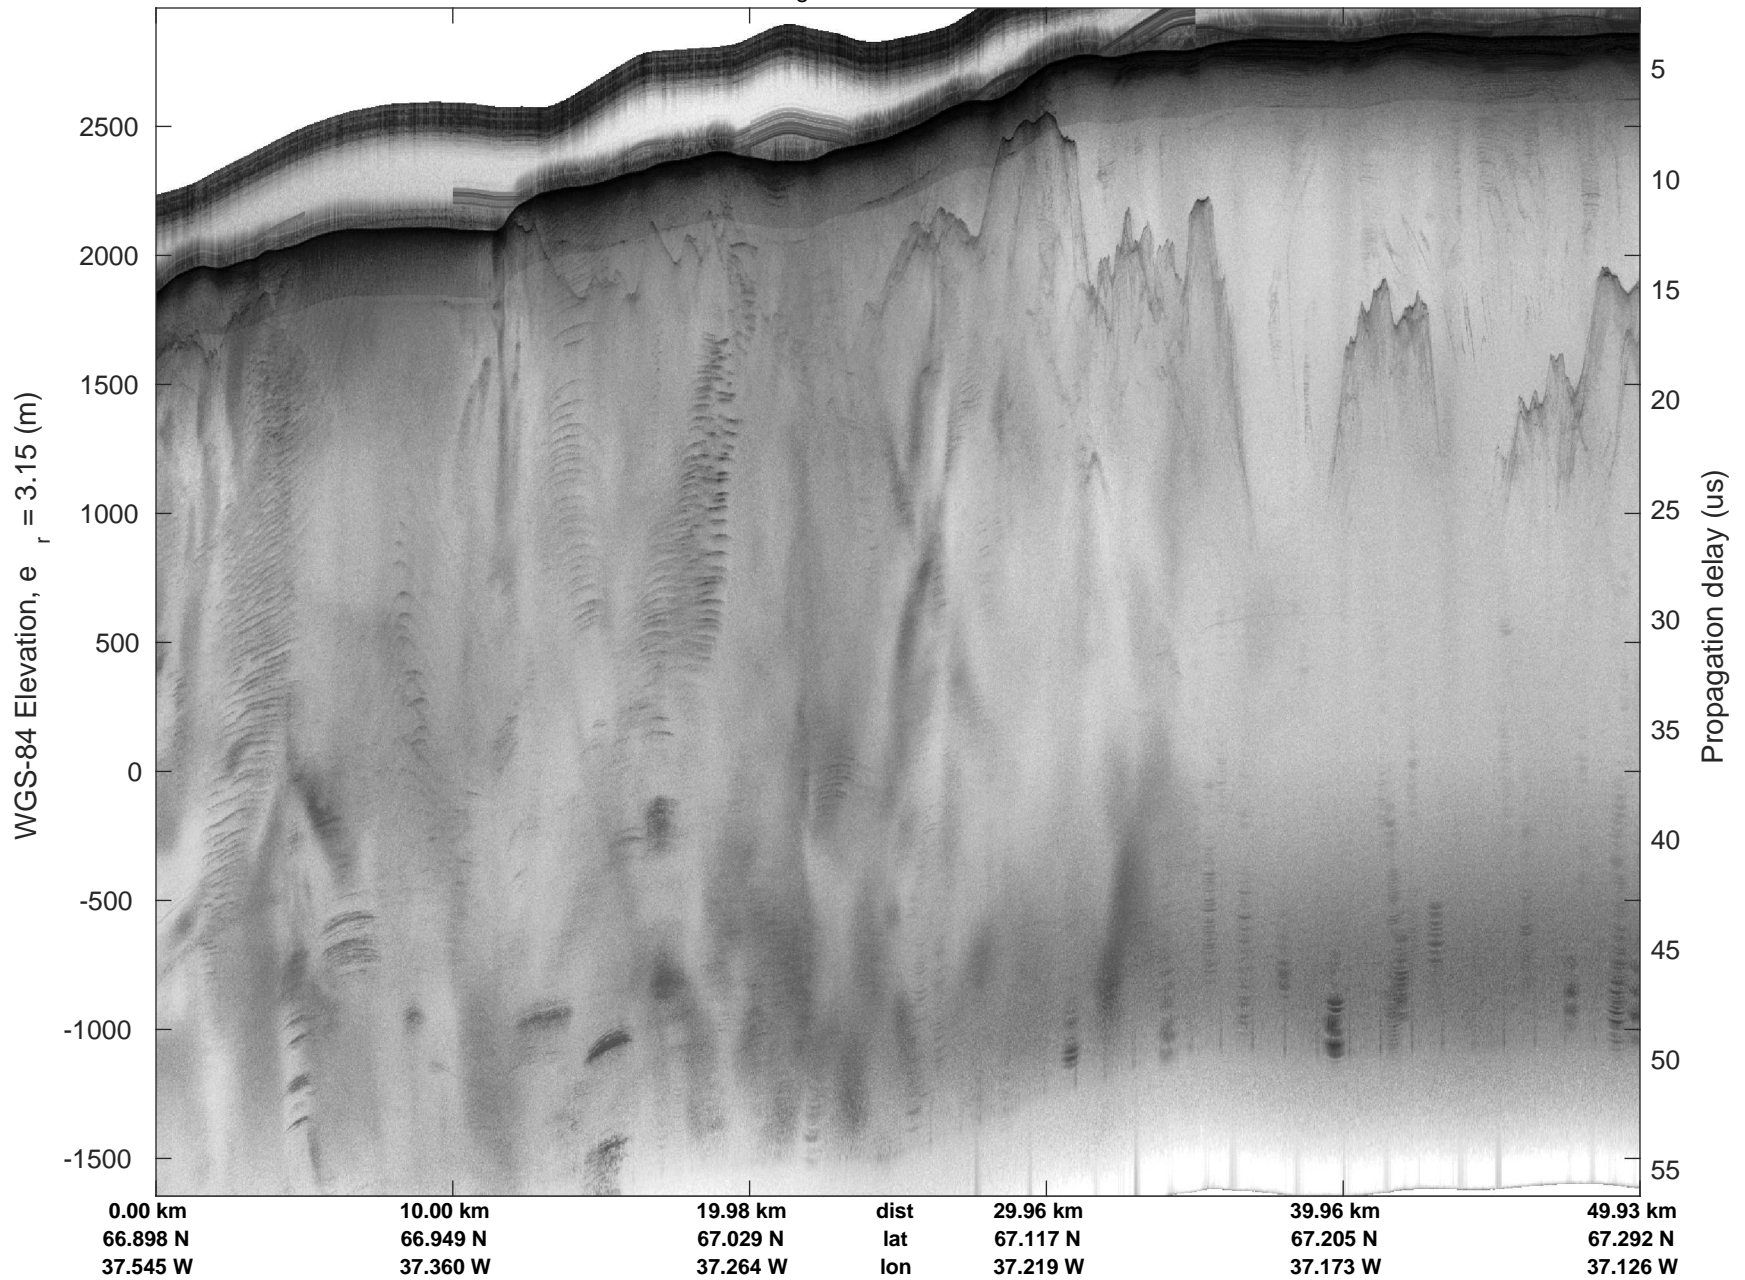

mcords5 2016_Greenland_P3: "Helheim-Kanger" 20160513_03_008: 17:17:33.9 to 17:23:23.9 GPS

mcords5 2016_Greenland_P3: "Helheim-Kanger" 20160513_03_008: 17:17:33.9 to 17:23:23.9 GPS

mcords5 2016_Greenland_P3: "Helheim-Kanger" 20160513_03_009: 17:23:24.2 to 17:29:55.2 GPS