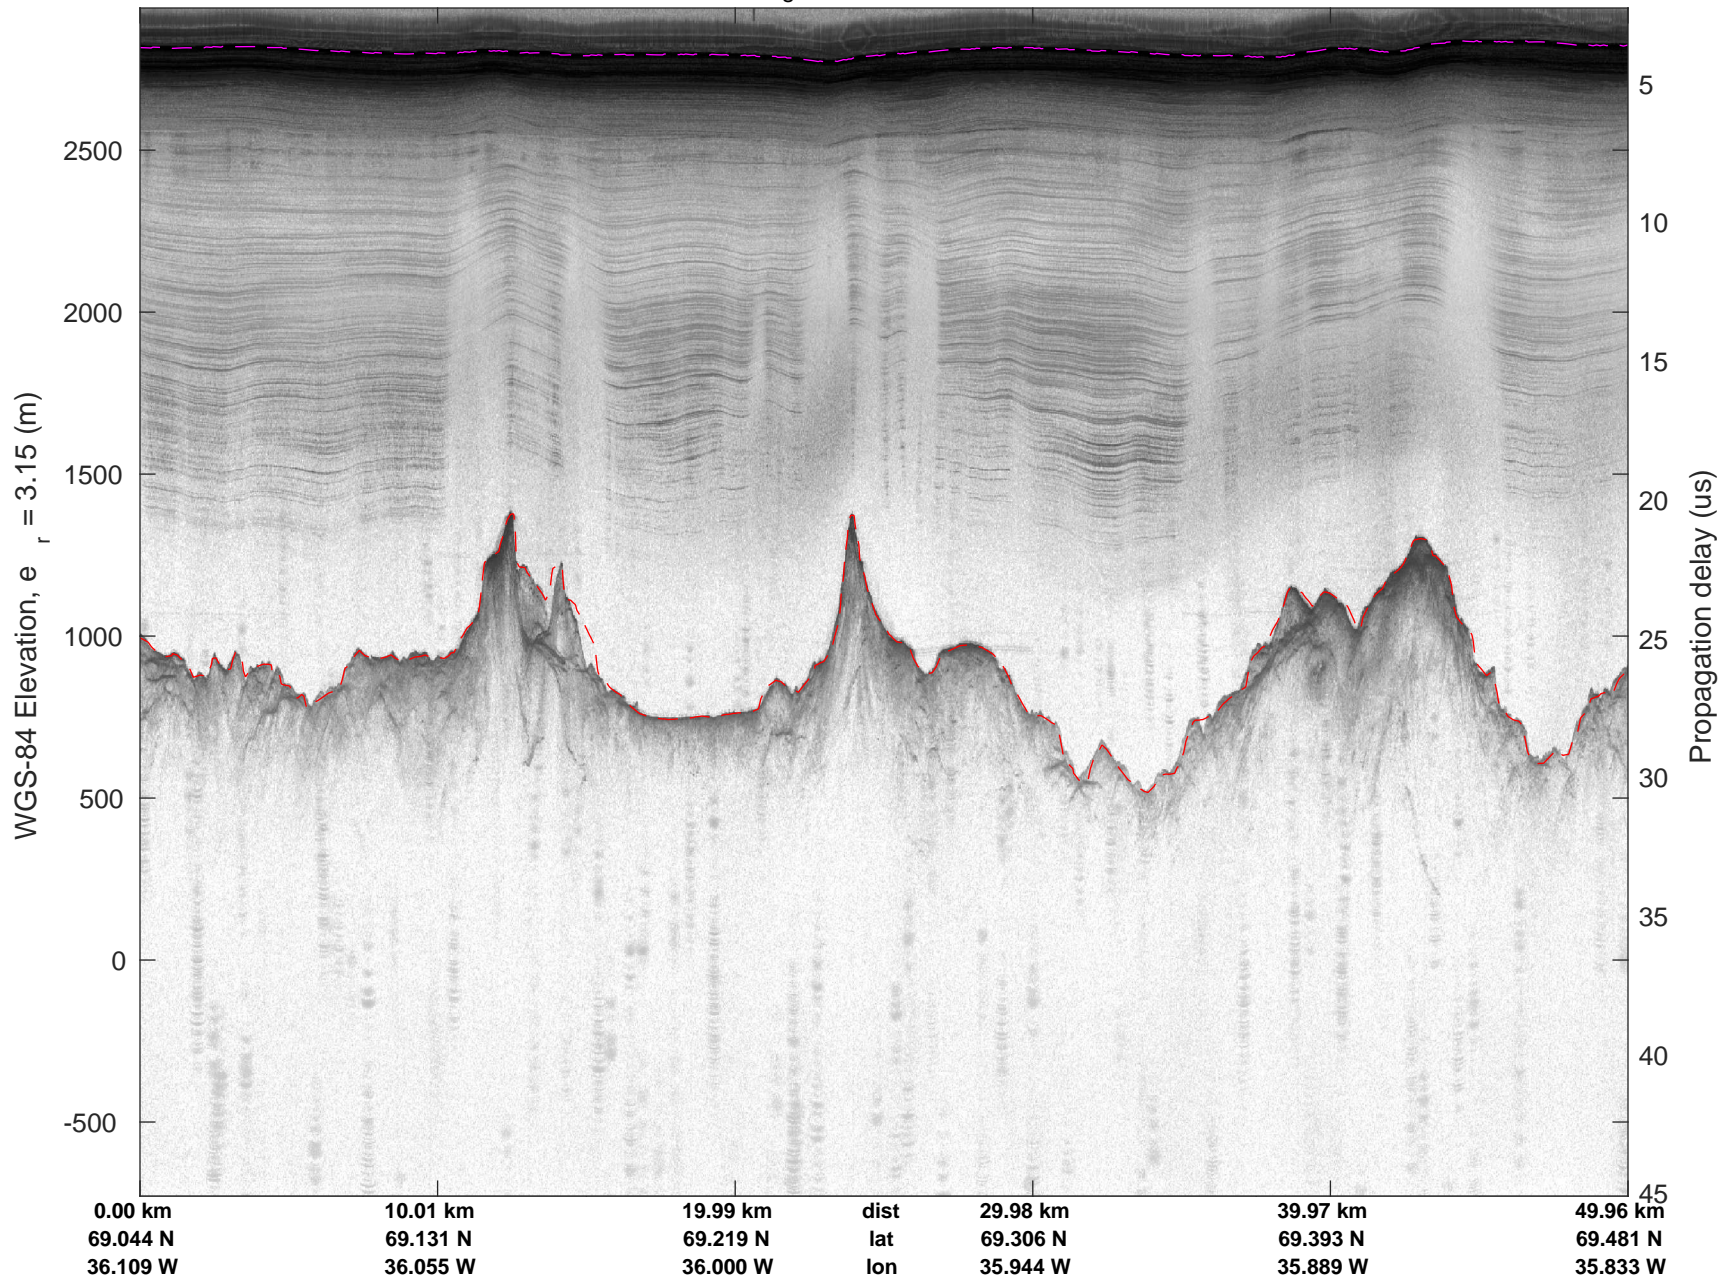

Helheim-Kanger
20160513_03_012
Polar Stereograph 70N/-45E

mcords5 2016_Greenland_P3: "Helheim-Kanger" 20160513_03_012: 17:42:34.6 to 17:48:44.5 GPS

mcords5 2016_Greenland_P3: "Helheim-Kanger" 20160513_03_012: 17:42:34.6 to 17:48:44.5 GPS

mcords5 2016_Greenland_P3: "Helheim-Kanger" 20160513_03_013: 17:48:44.7 to 17:54:49.8 GPS

mcords5 2016_Greenland_P3: "Helheim-Kanger" 20160513_03_013: 17:48:44.7 to 17:54:49.8 GPS

Helheim-Kanger
20160513_03_014
Polar Stereograph 70N/-45E

mcords5 2016_Greenland_P3: "Helheim-Kanger" 20160513_03_014: 17:54:50.1 to 18:00:59.6 GPS

mcords5 2016_Greenland_P3: "Helheim-Kanger" 20160513_03_014: 17:54:50.1 to 18:00:59.6 GPS

mcords5 2016_Greenland_P3: "Helheim-Kanger" 20160513_03_015: 18:00:59.9 to 18:05:37.8 GPS

mcords5 2016_Greenland_P3: "Helheim-Kanger" 20160513_03_015: 18:00:59.9 to 18:05:37.8 GPS