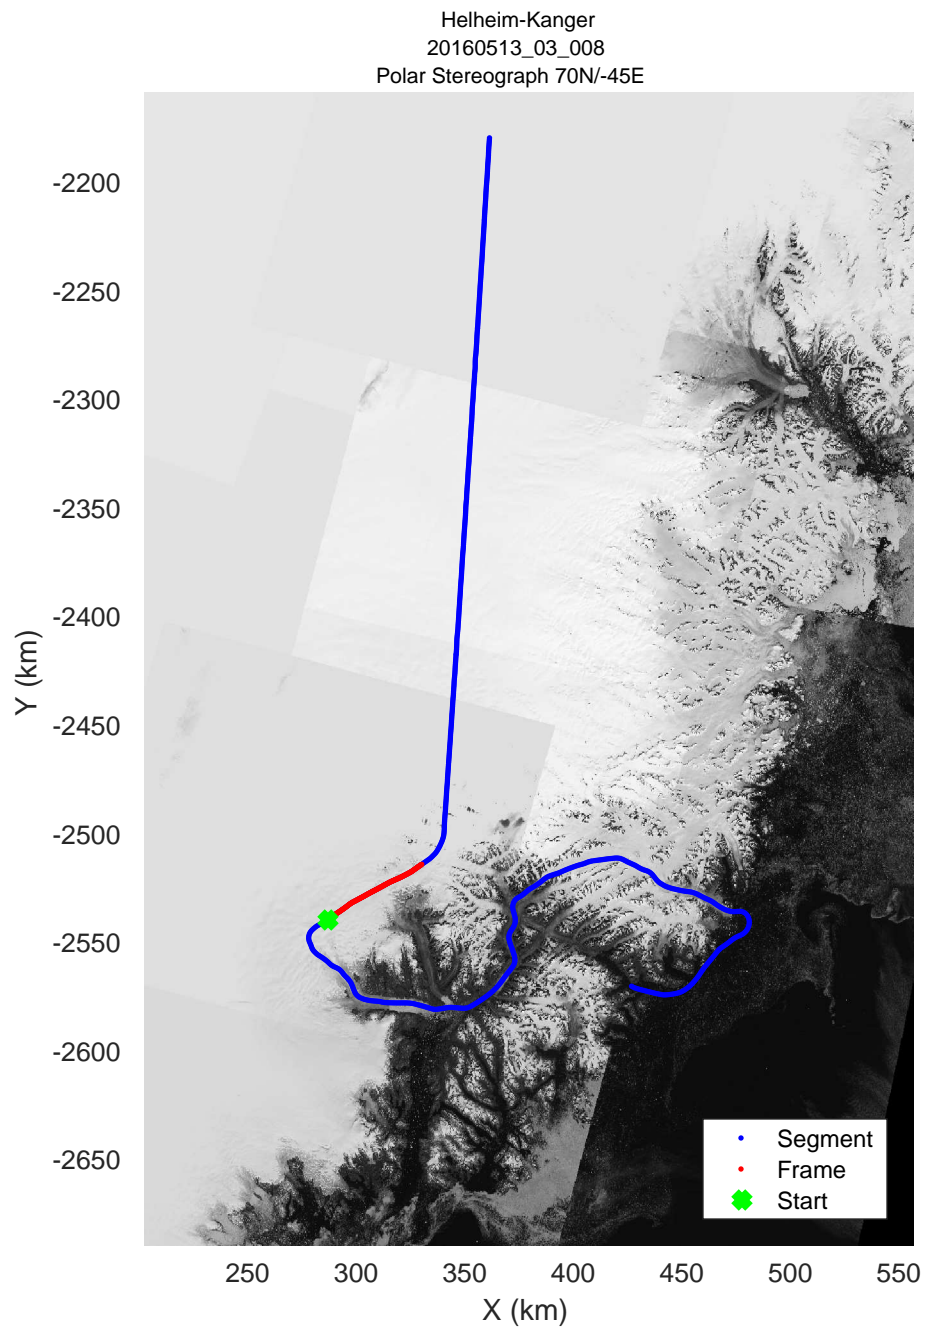

mcords5 2016_Greenland_P3: "Helheim-Kanger" 20160513_03_006: 17:04:29.4 to 17:11:07.9 GPS

mcords5 2016_Greenland_P3: "Helheim-Kanger" 20160513_03_007: 17:11:08.2 to 17:17:33.6 GPS

mcords5 2016_Greenland_P3: "Helheim-Kanger" 20160513_03_007: 17:11:08.2 to 17:17:33.6 GPS