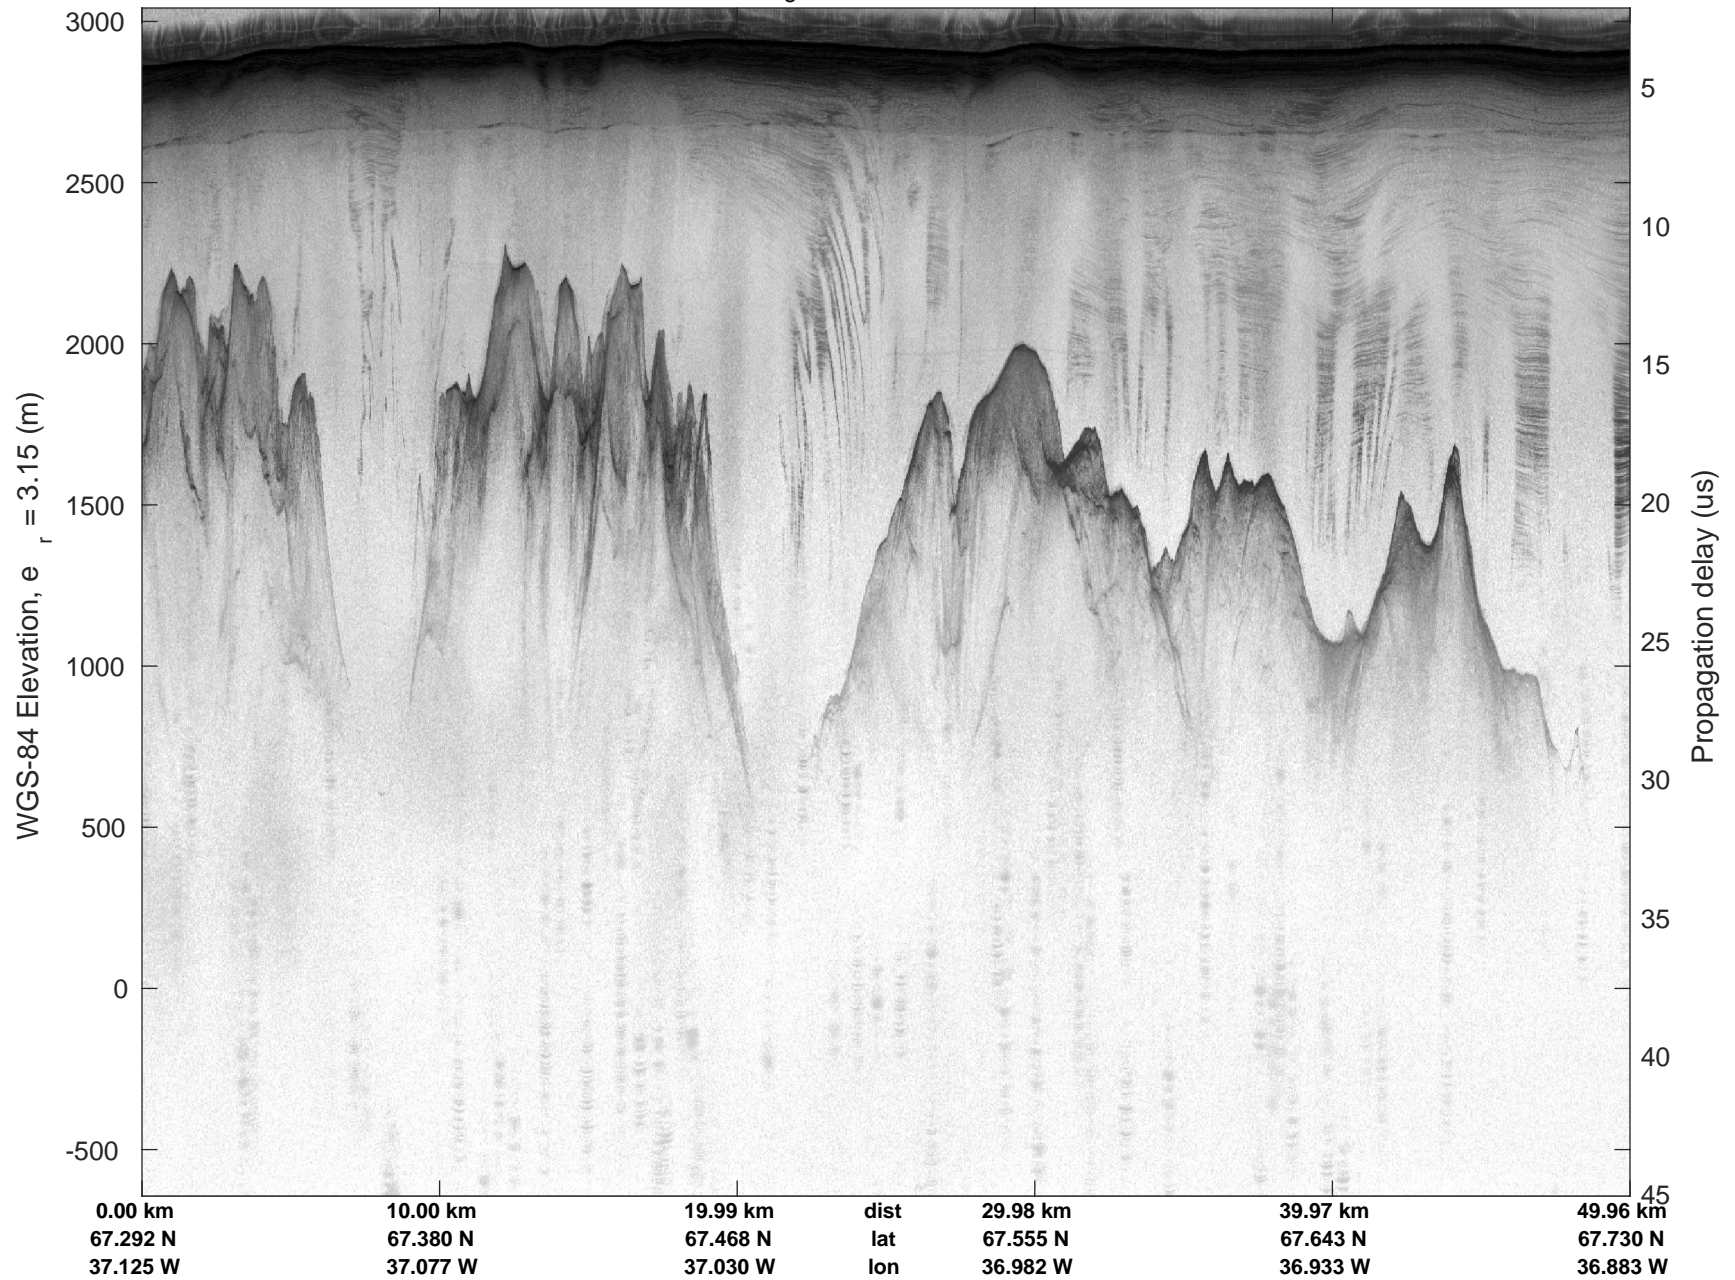

mcords5 2016_Greenland_P3: "Helheim-Kanger" 20160513_03_010: 17:29:55.5 to 17:36:15.9 GPS