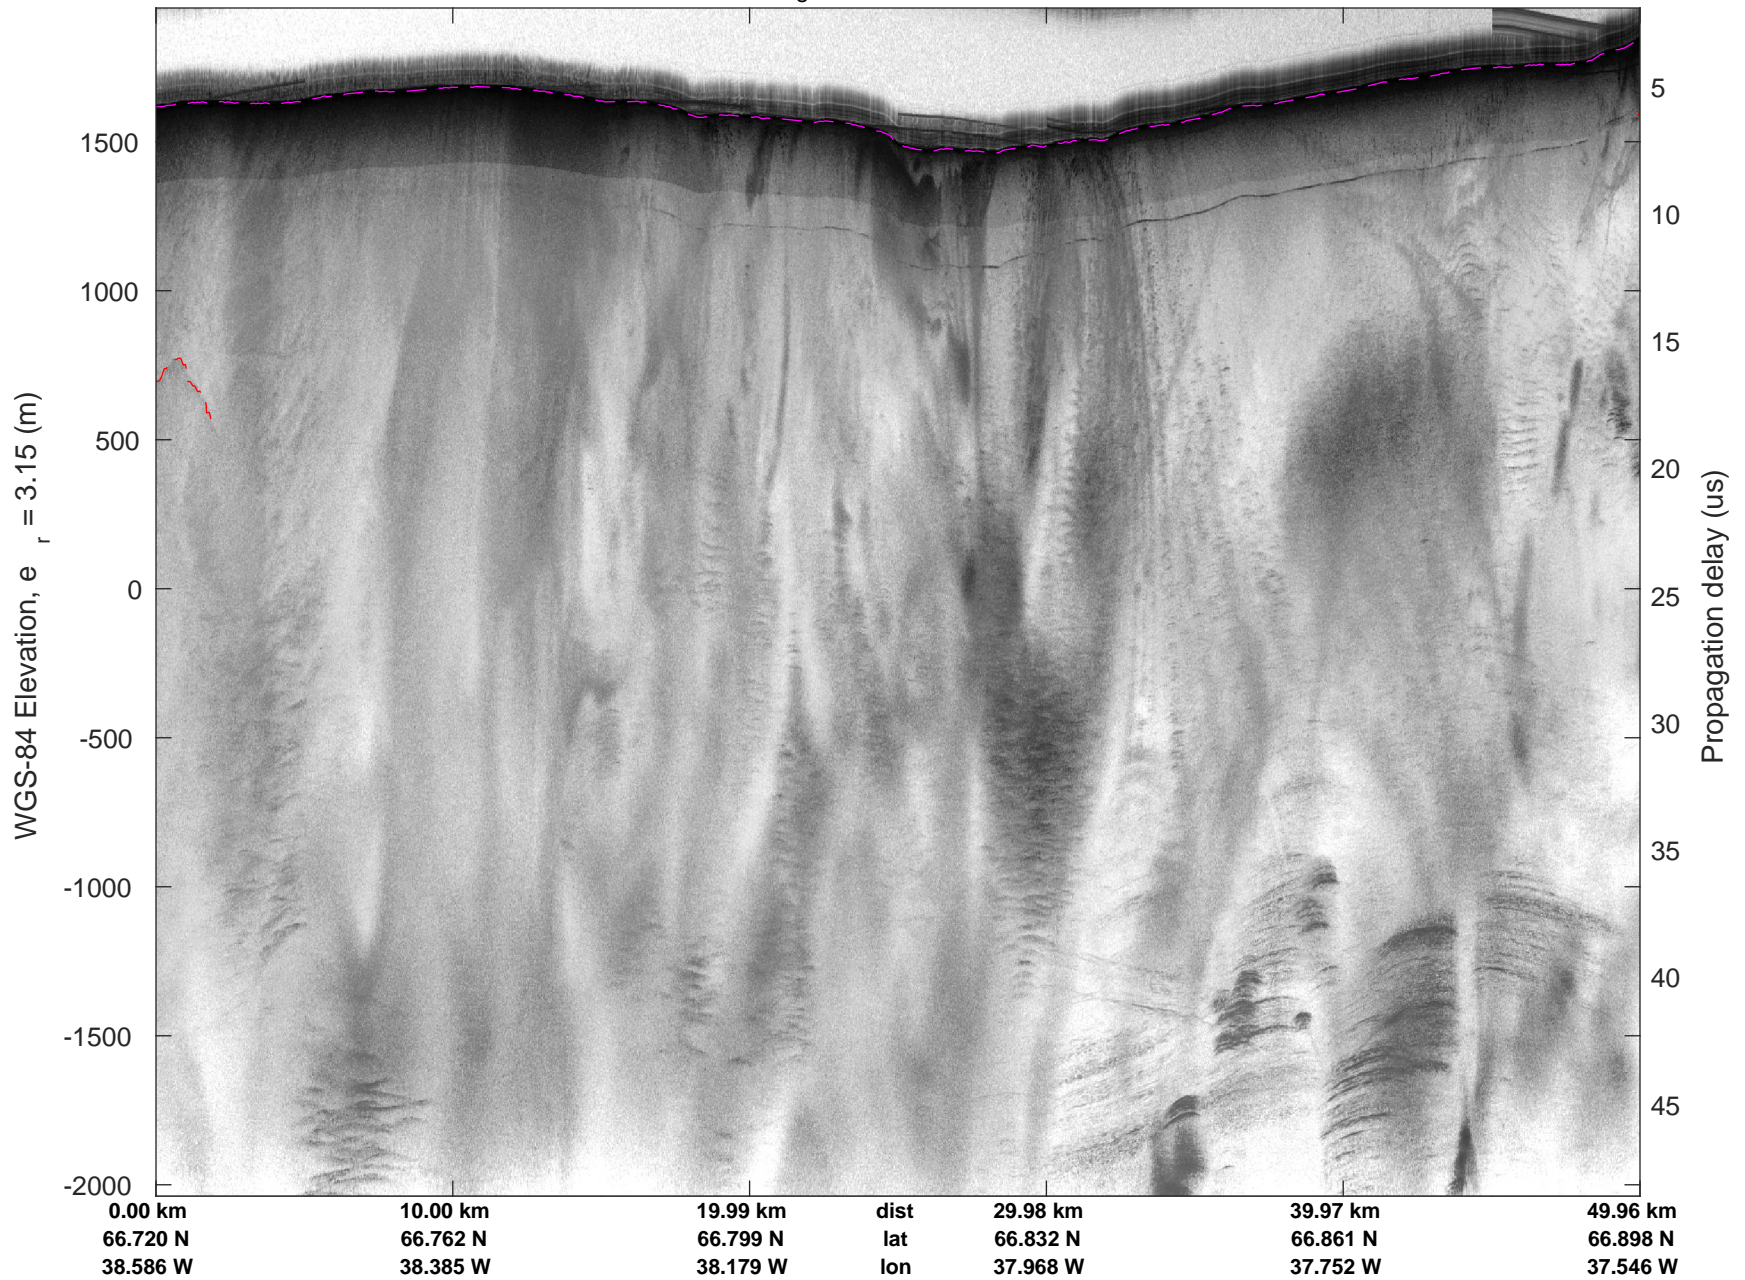

mcords5 2016_Greenland_P3: "Helheim-Kanger" 20160513_03_008: 17:17:33.9 to 17:23:23.9 GPS