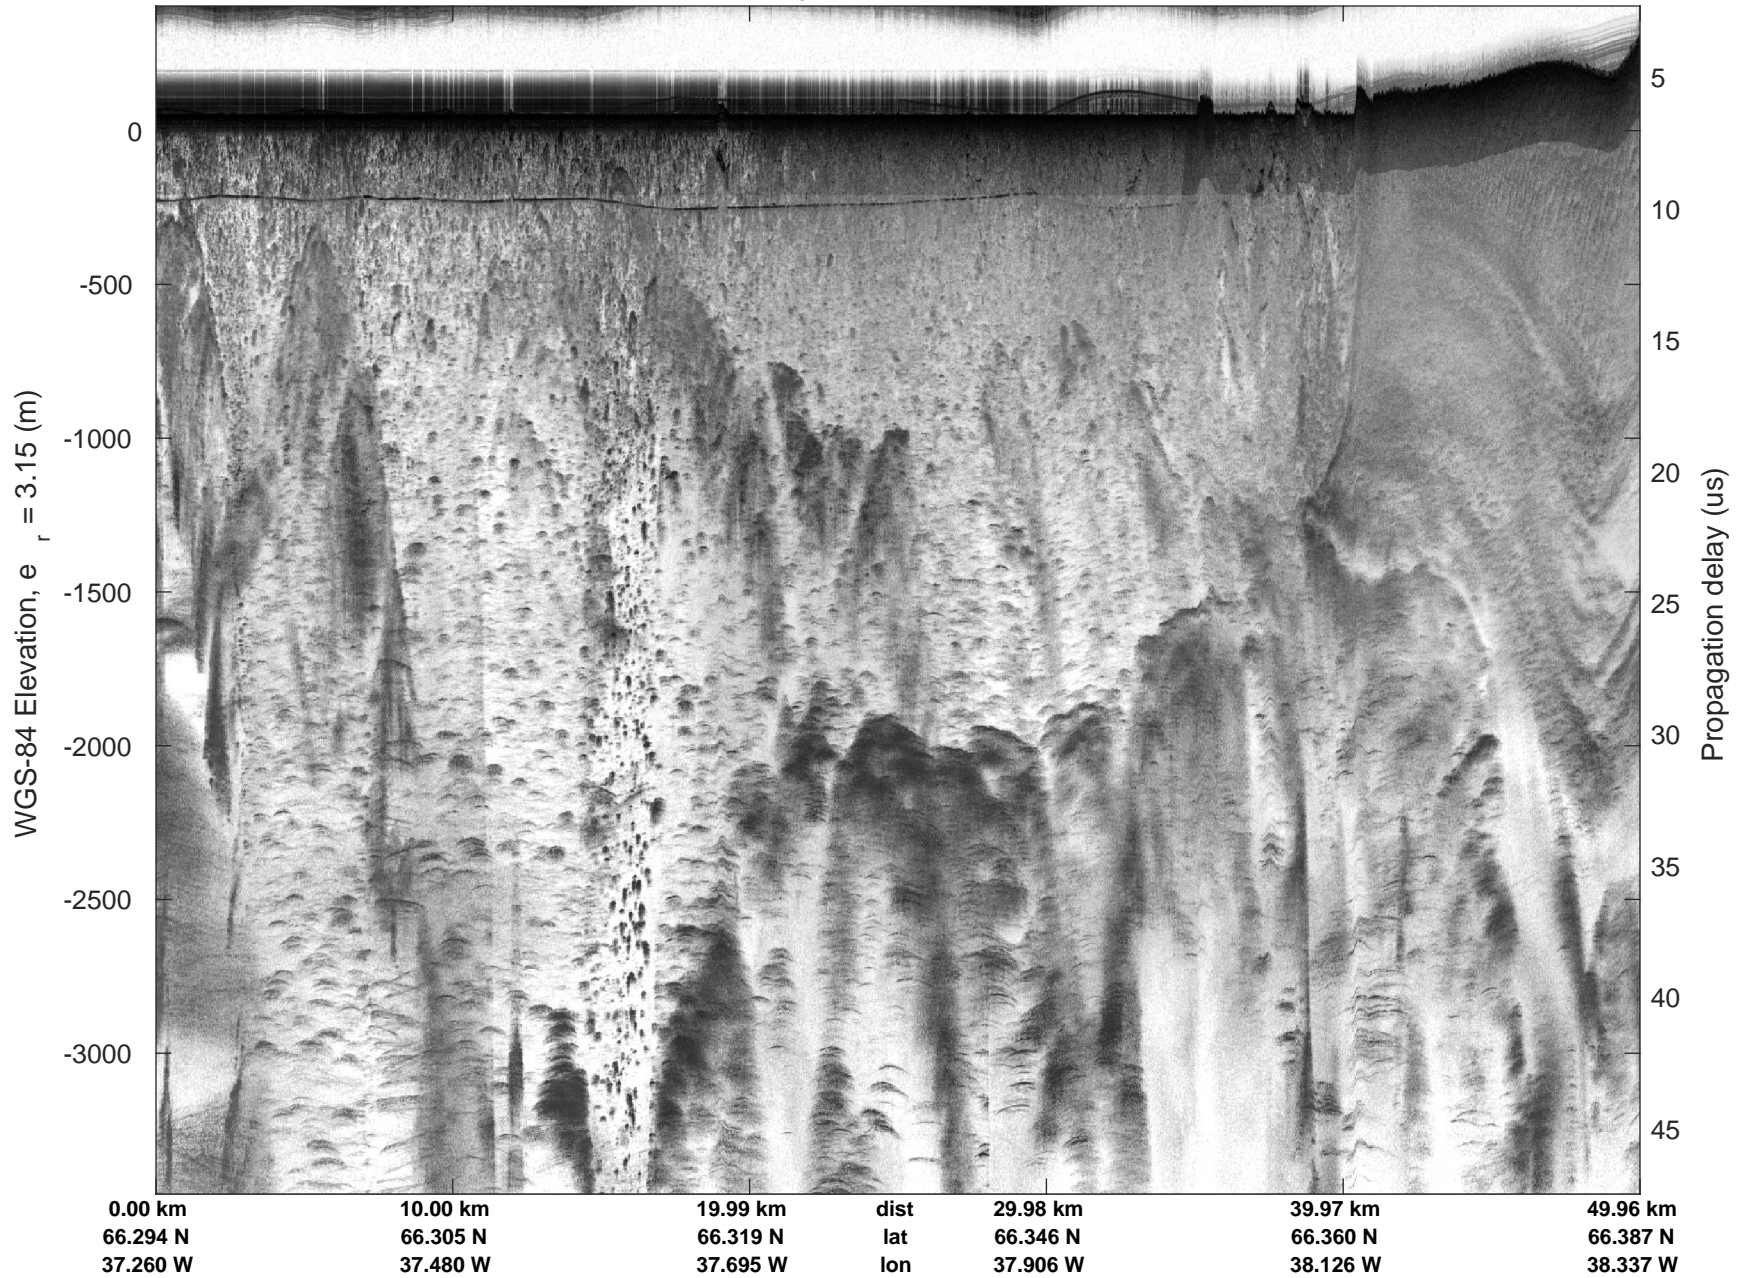

mcords5 2016_Greenland_P3: "Helheim-Kanger" 20160513_03_005: 16:57:47.0 to 17:04:29.1 GPS

mcords5 2016_Greenland_P3: "Helheim-Kanger" 20160513_03_005: 16:57:47.0 to 17:04:29.1 GPS

mcords5 2016_Greenland_P3: "Helheim-Kanger" 20160513_03_006: 17:04:29.4 to 17:11:07.9 GPS