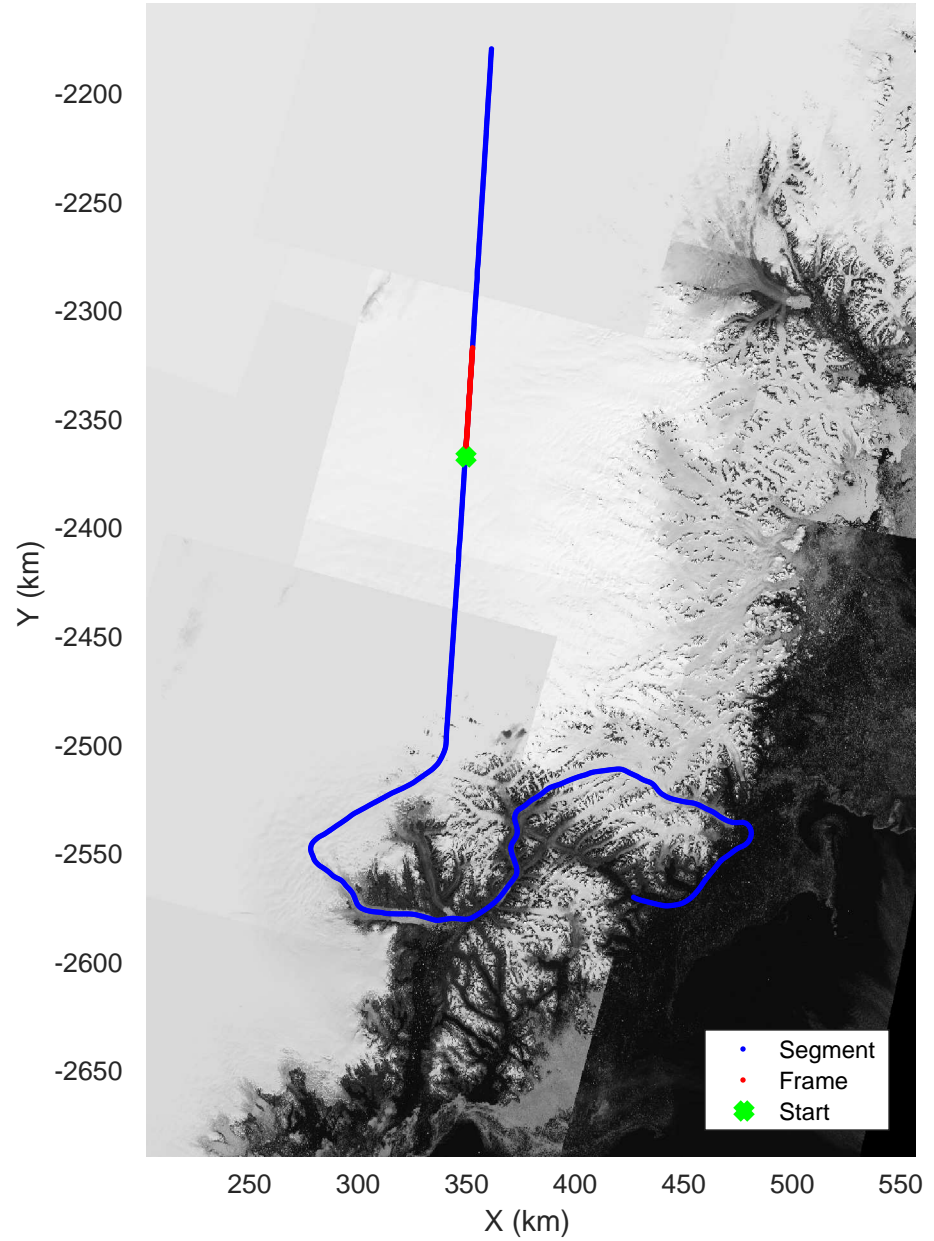

Helheim-Kanger
20160513_03_012
Polar Stereograph 70N/-45E