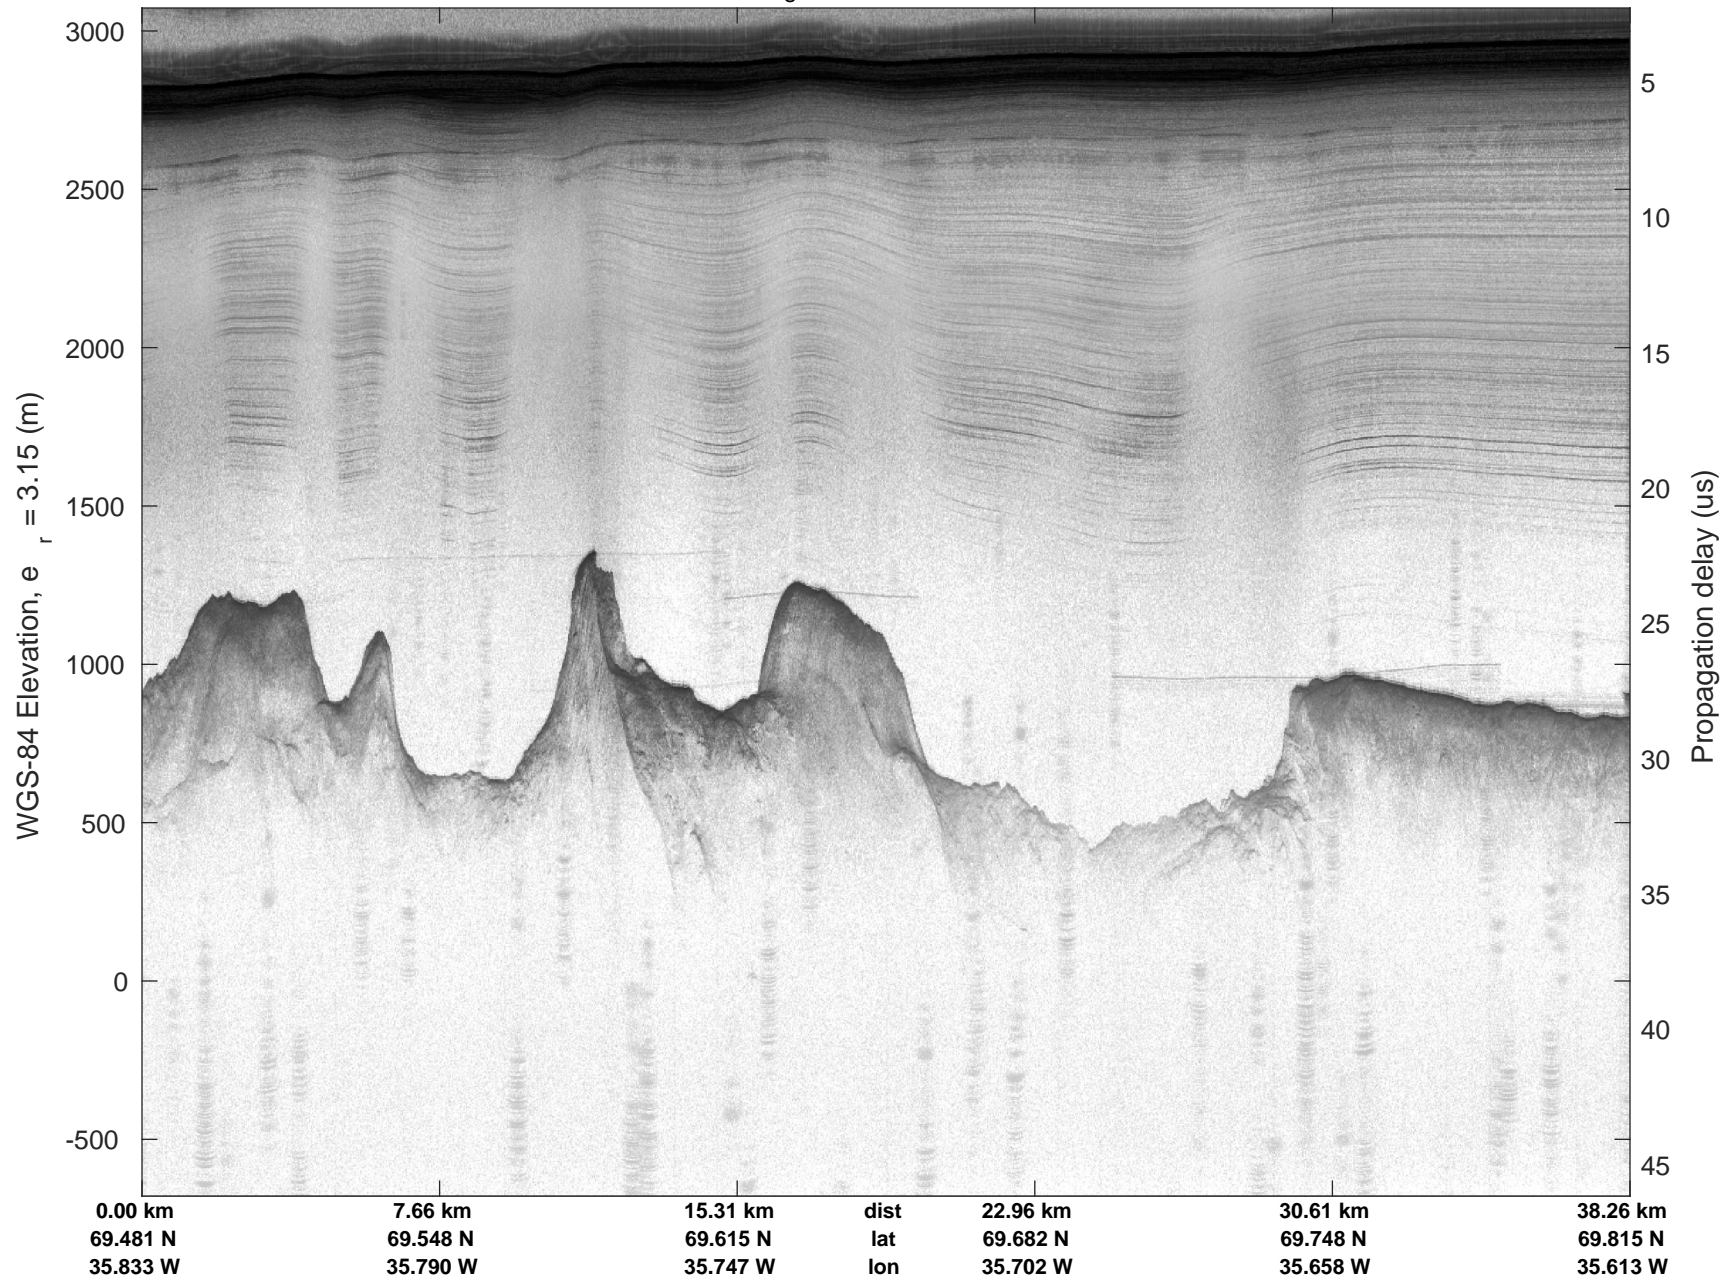

Helheim-Kanger
20160513_03_012
Polar Stereograph 70N/-45E

mcords5 2016_Greenland_P3: "Helheim-Kanger" 20160513_03_012: 17:42:34.6 to 17:48:44.5 GPS

mcords5 2016_Greenland_P3: "Helheim-Kanger" 20160513_03_012: 17:42:34.6 to 17:48:44.5 GPS

mcords5 2016_Greenland_P3: "Helheim-Kanger" 20160513_03_013: 17:48:44.7 to 17:54:49.8 GPS

mcords5 2016_Greenland_P3: "Helheim-Kanger" 20160513_03_013: 17:48:44.7 to 17:54:49.8 GPS

Helheim-Kanger
20160513_03_014
Polar Stereograph 70N/-45E

mcords5 2016_Greenland_P3: "Helheim-Kanger" 20160513_03_014: 17:54:50.1 to 18:00:59.6 GPS

mcords5 2016_Greenland_P3: "Helheim-Kanger" 20160513_03_014: 17:54:50.1 to 18:00:59.6 GPS

mcords5 2016_Greenland_P3: "Helheim-Kanger" 20160513_03_015: 18:00:59.9 to 18:05:37.8 GPS

mcords5 2016_Greenland_P3: "Helheim-Kanger" 20160513_03_015: 18:00:59.9 to 18:05:37.8 GPS