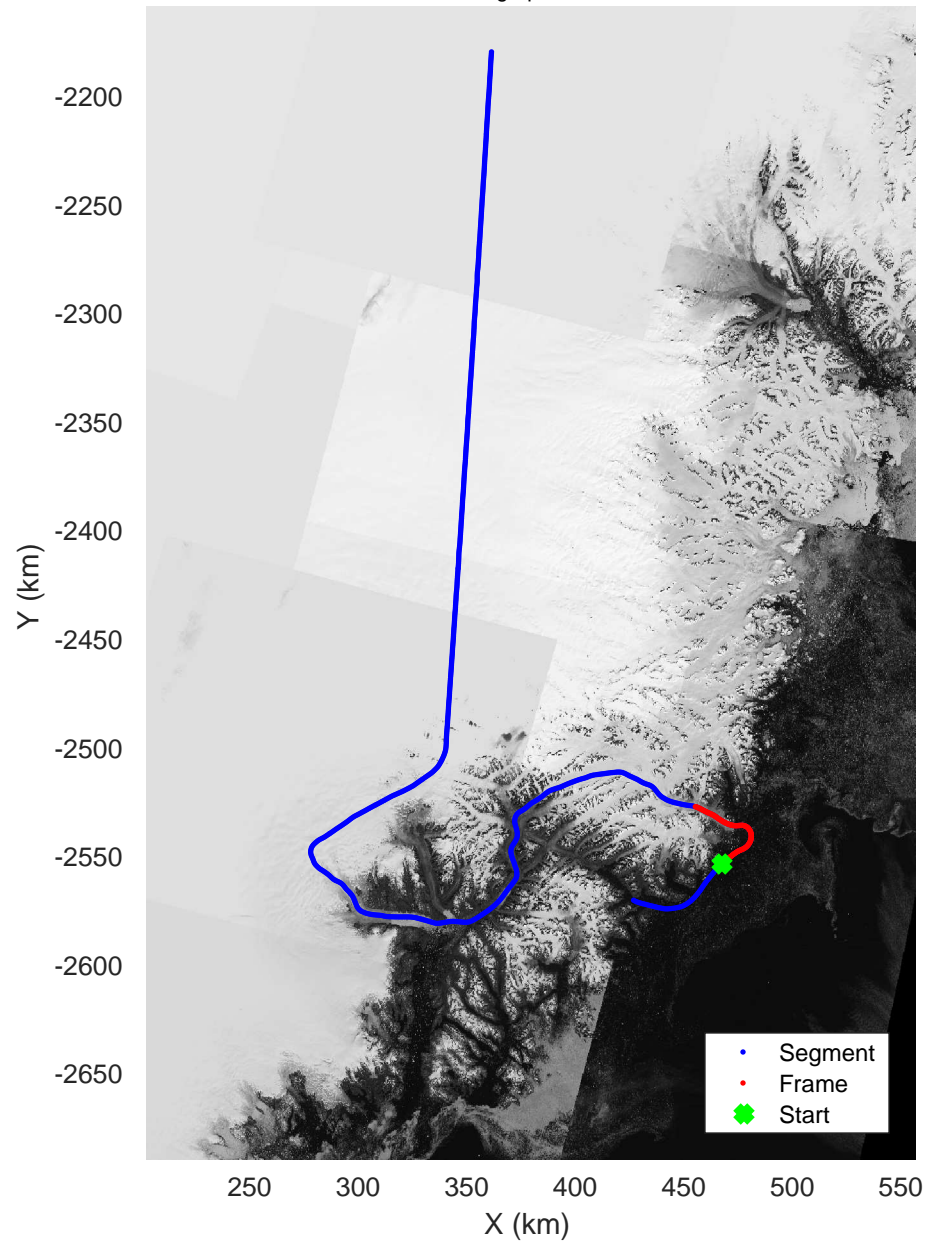

mcords5 2016_Greenland_P3: "Helheim-Kanger" 20160513_03_001: 16:32:12.8 to 16:38:22.0 GPS

mcoords5 2016_Greenland_P3: "Helheim-Kanger" 20160513_03_001: 16:32:12.8 to 16:38:22.0 GPS

Helheim-Kanger
20160513_03_002
Polar Stereograph 70N/-45E