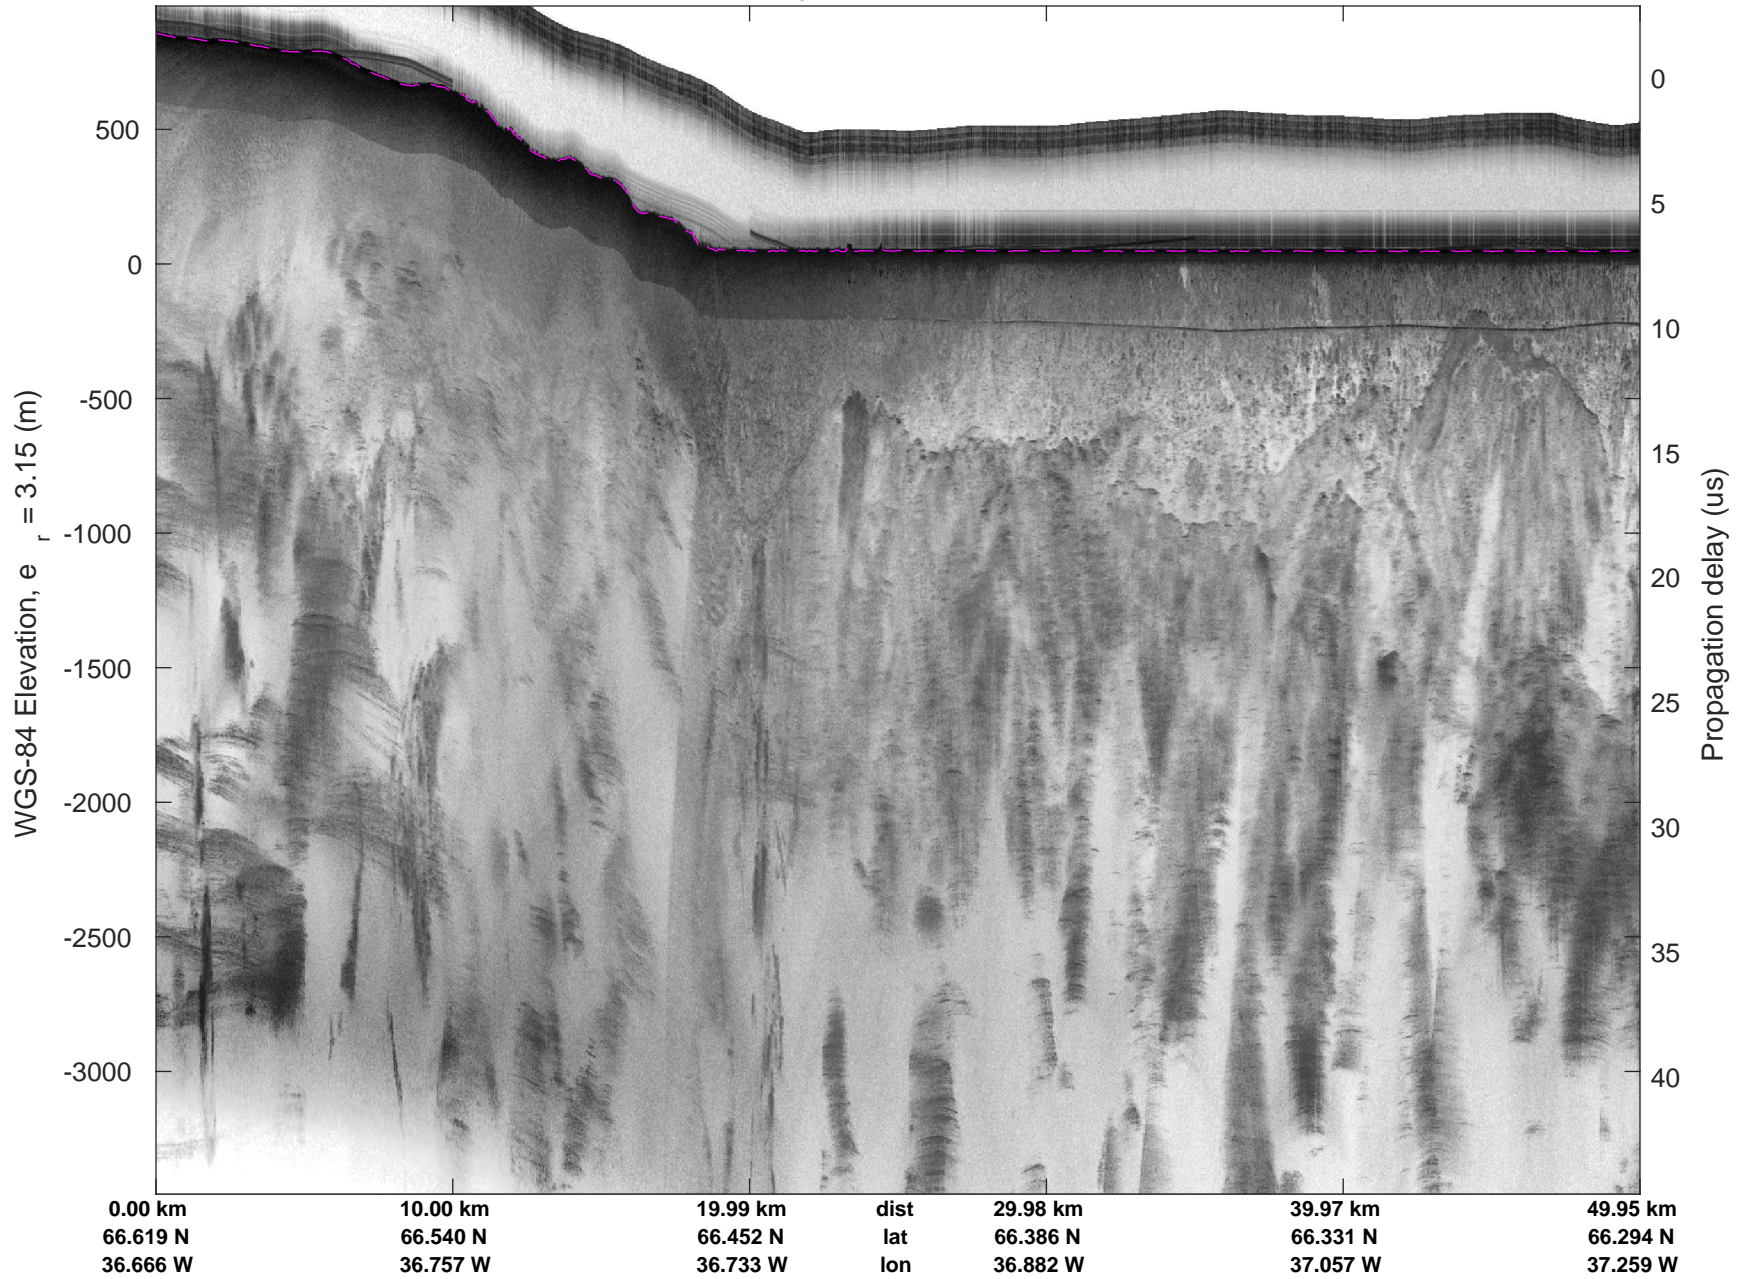

mcords5 2016_Greenland_P3: "Helheim-Kanger" 20160513_03_005: 16:57:47.0 to 17:04:29.1 GPS