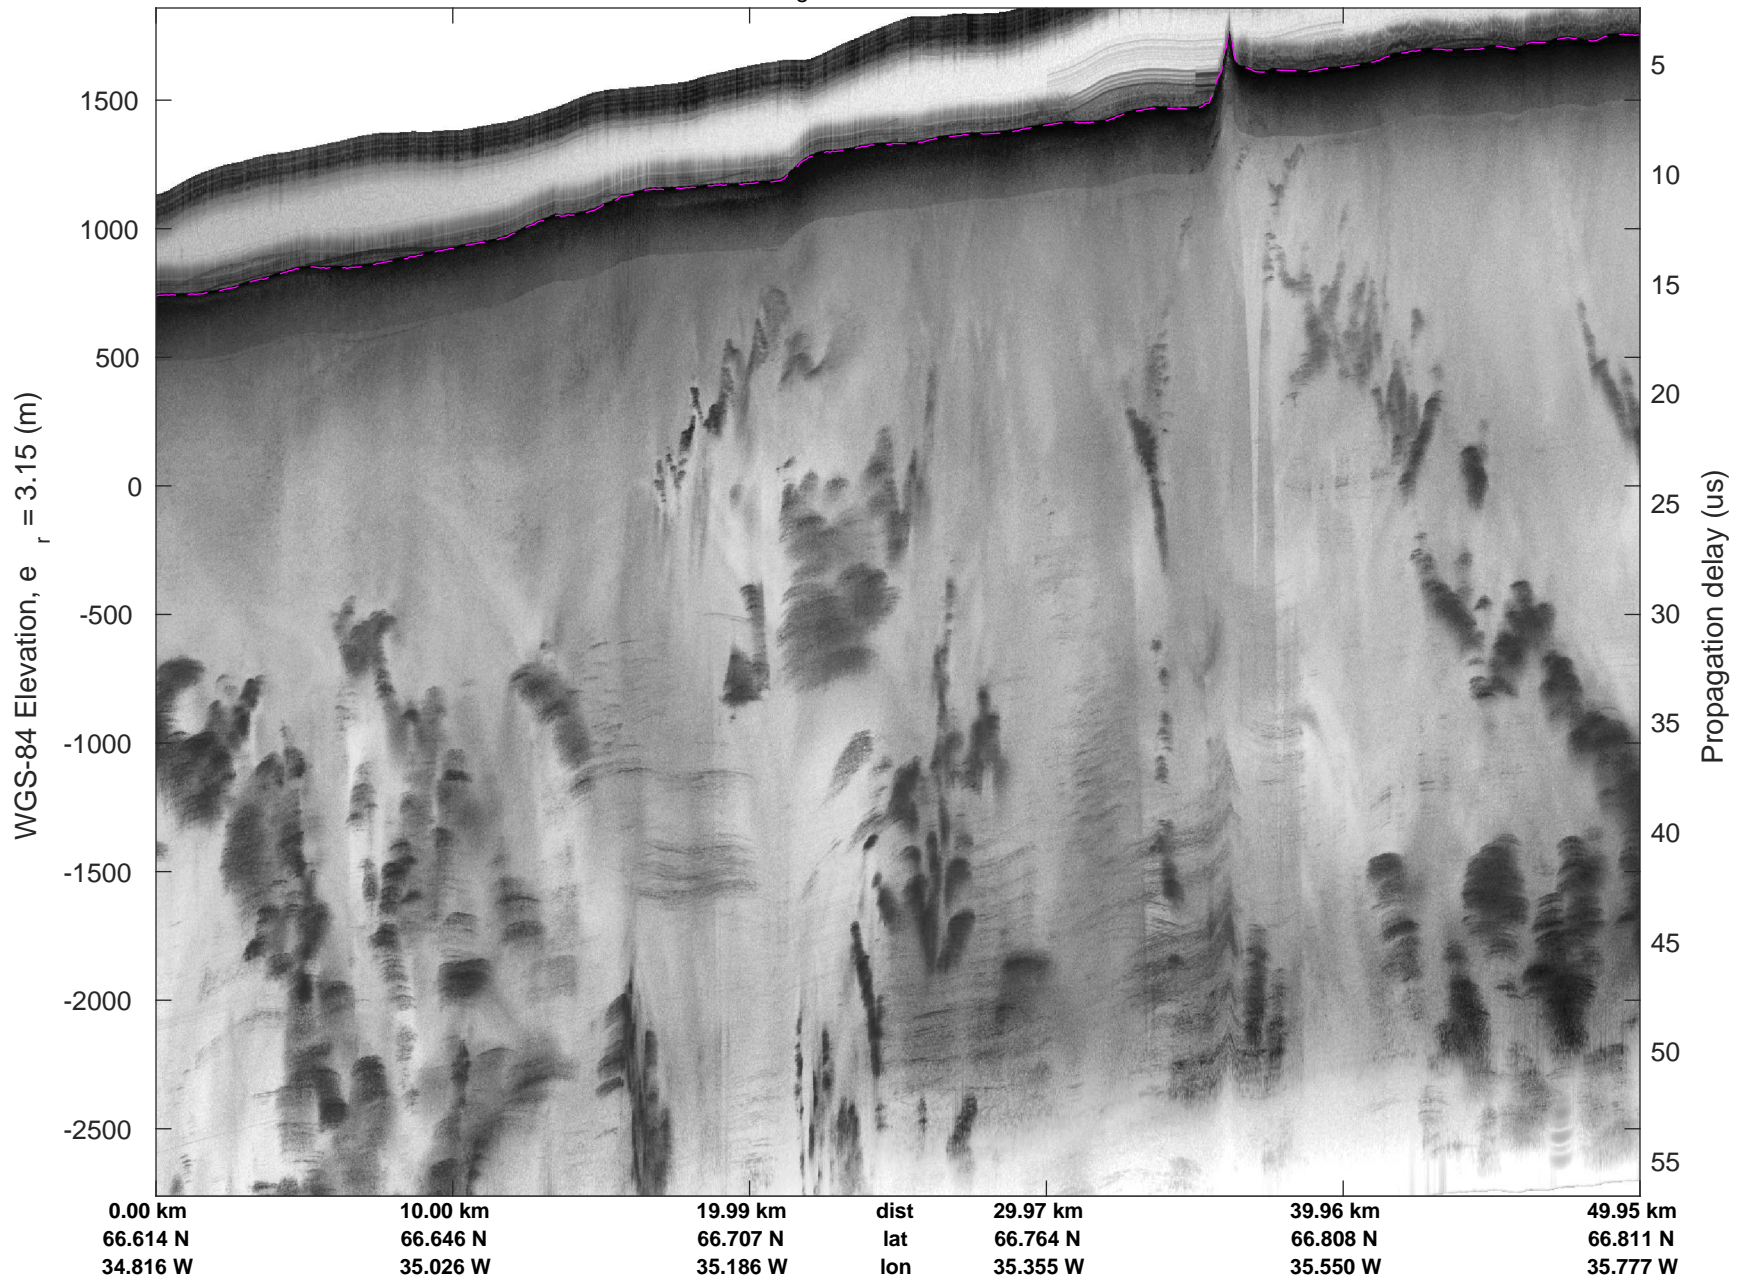

mcords5 2016_Greenland_P3: "Helheim-Kanger" 20160513_03_003: 16:44:43.0 to 16:51:07.9 GPS