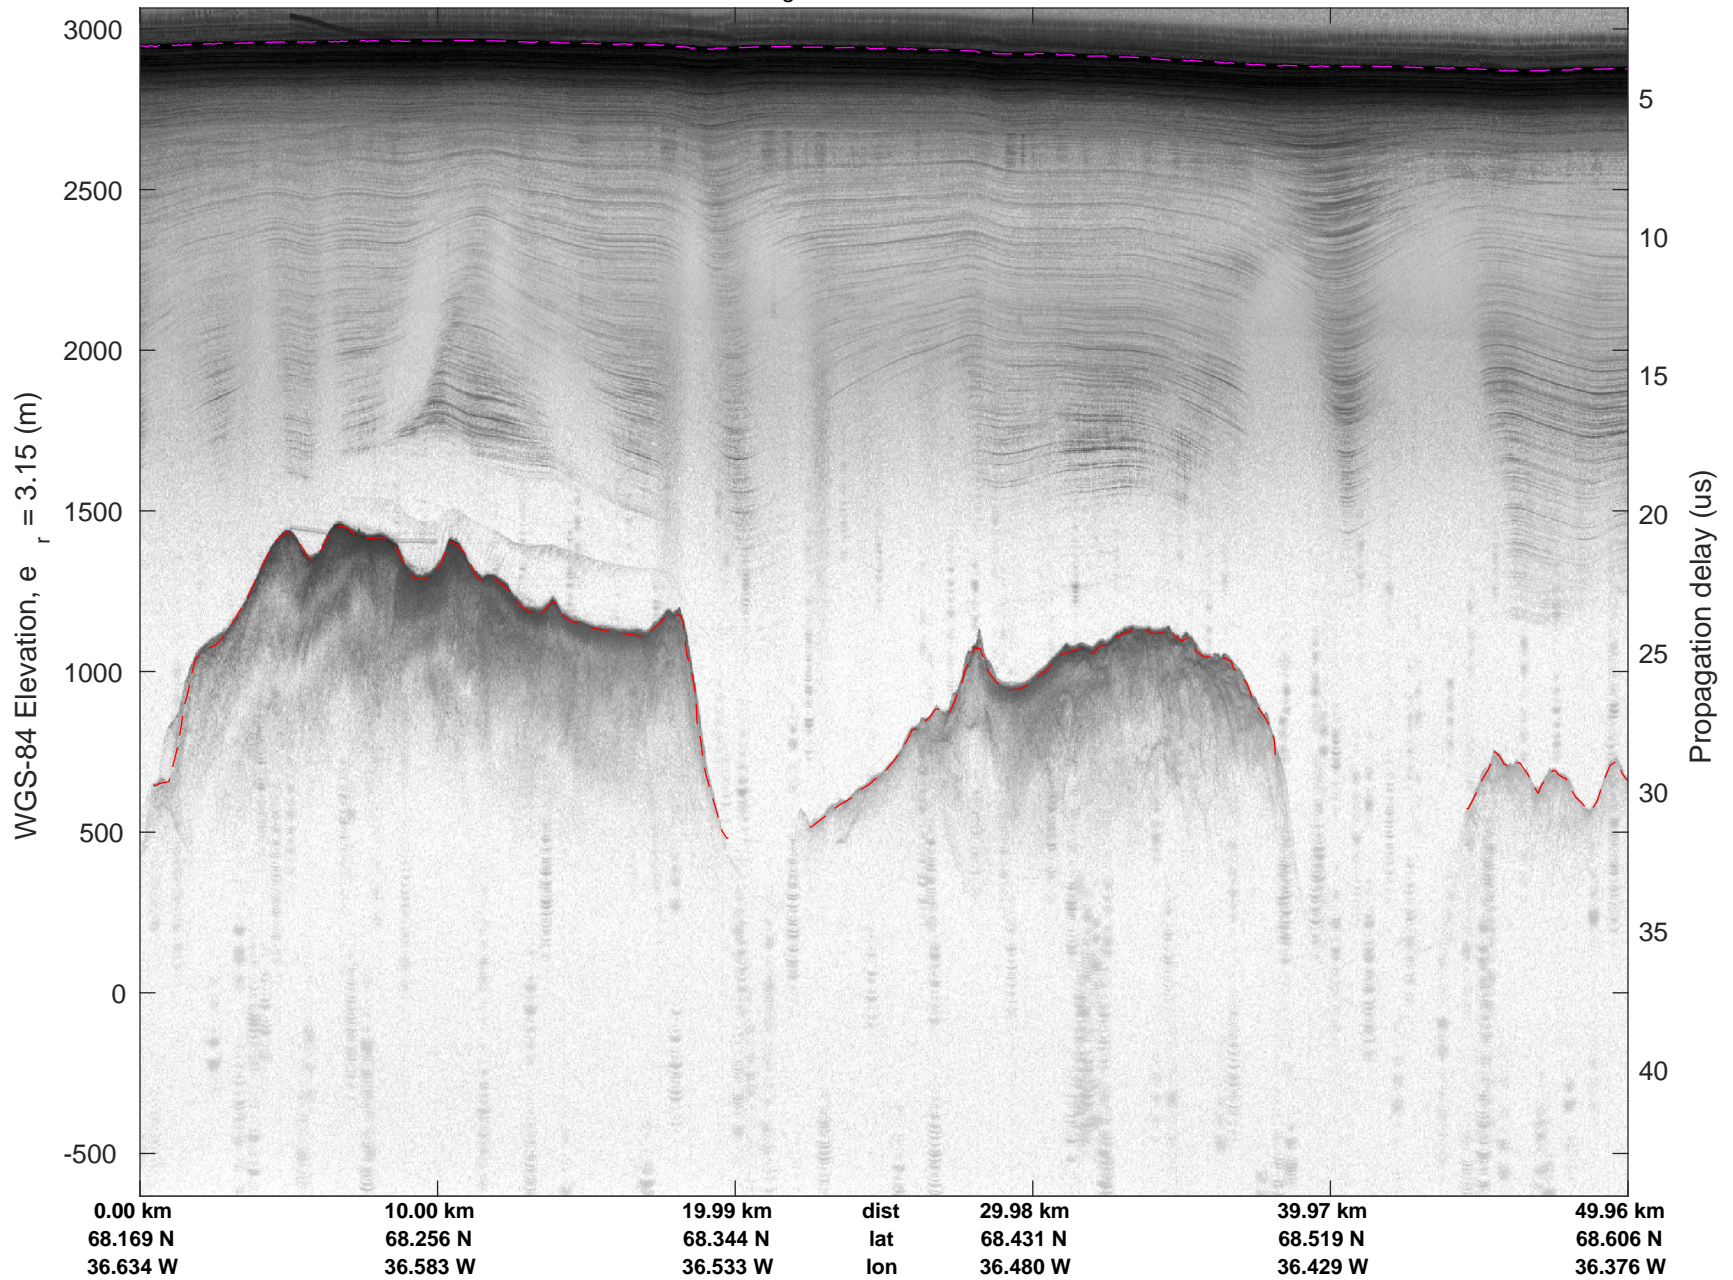

Helheim-Kanger
20160513_03_011
Polar Stereograph 70N/-45E

mcords5 2016_Greenland_P3: "Helheim-Kanger" 20160513_03_011: 17:36:16.2 to 17:42:34.3 GPS

mcords5 2016_Greenland_P3: "Helheim-Kanger" 20160513_03_011: 17:36:16.2 to 17:42:34.3 GPS

Helheim-Kanger
20160513_03_012
Polar Stereograph 70N/-45E

mcords5 2016_Greenland_P3: "Helheim-Kanger" 20160513_03_012: 17:42:34.6 to 17:48:44.5 GPS

mcords5 2016_Greenland_P3: "Helheim-Kanger" 20160513_03_012: 17:42:34.6 to 17:48:44.5 GPS