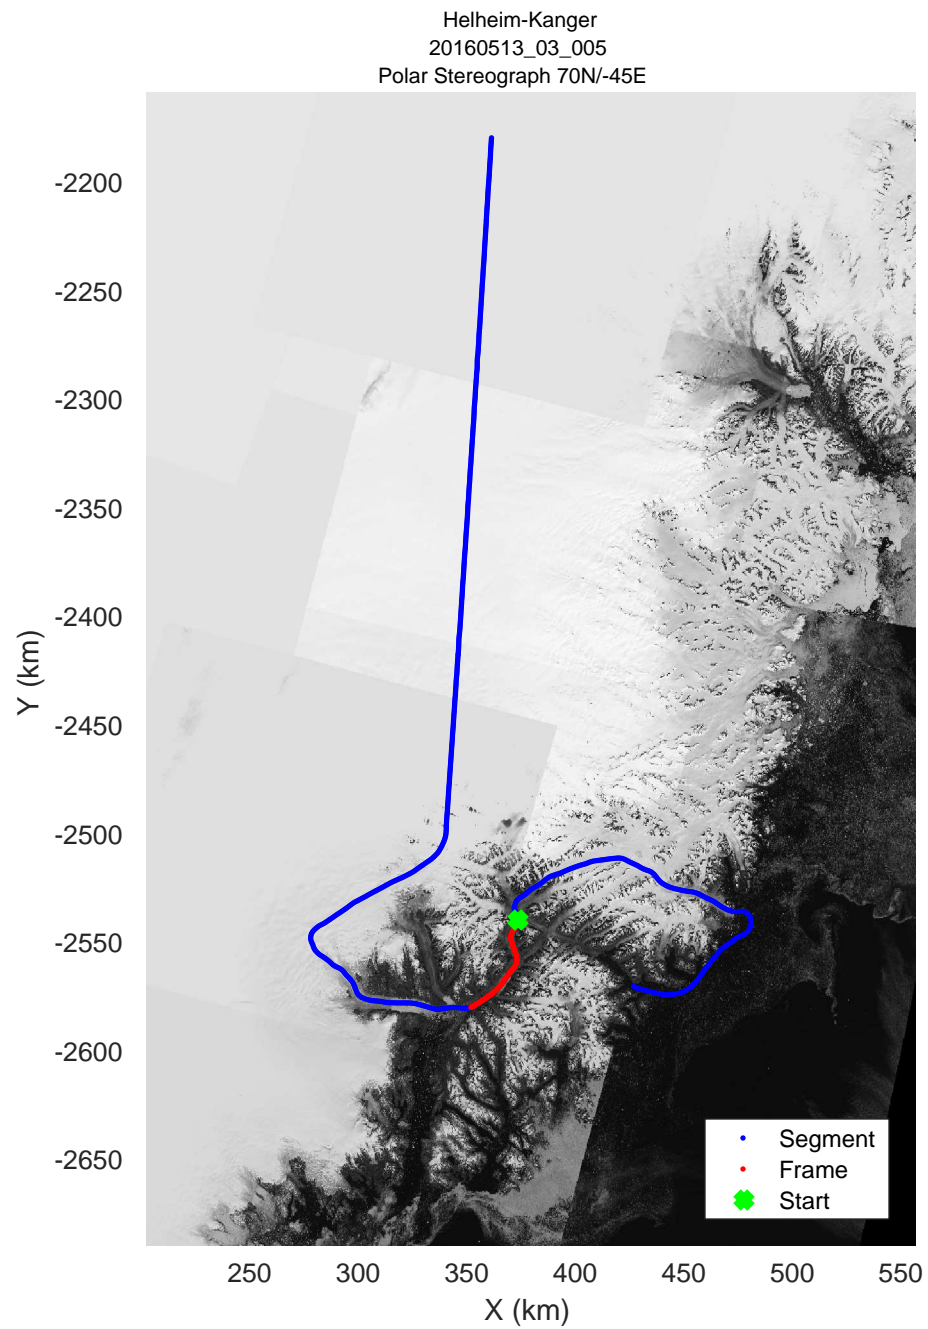

mcords5 2016_Greenland_P3: "Helheim-Kanger" 20160513_03_003: 16:44:43.0 to 16:51:07.9 GPS

mcords5 2016_Greenland_P3: "Helheim-Kanger" 20160513_03_004: 16:51:08.2 to 16:57:46.7 GPS

mcords5 2016_Greenland_P3: "Helheim-Kanger" 20160513_03_004: 16:51:08.2 to 16:57:46.7 GPS