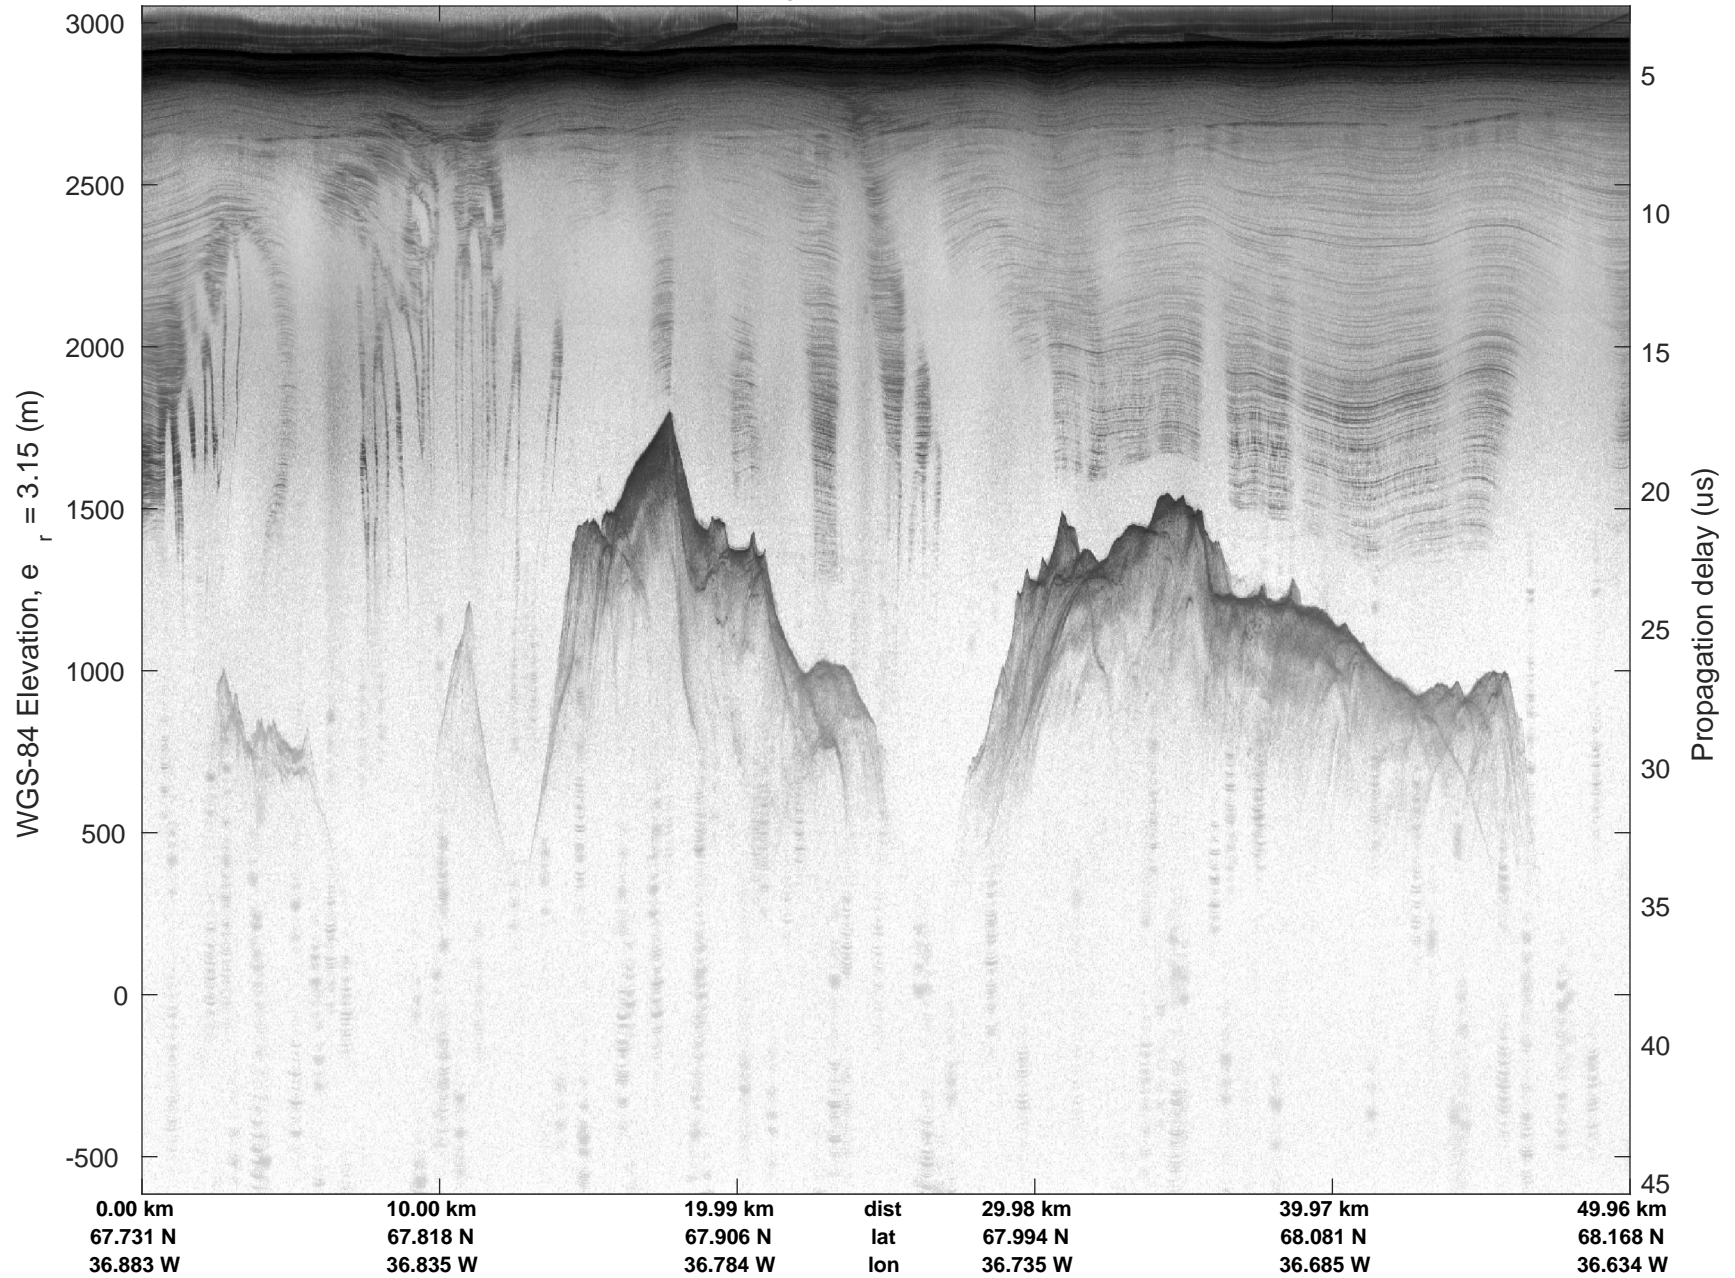

mcords5 2016_Greenland_P3: "Helheim-Kanger" 20160513_03_011: 17:36:16.2 to 17:42:34.3 GPS