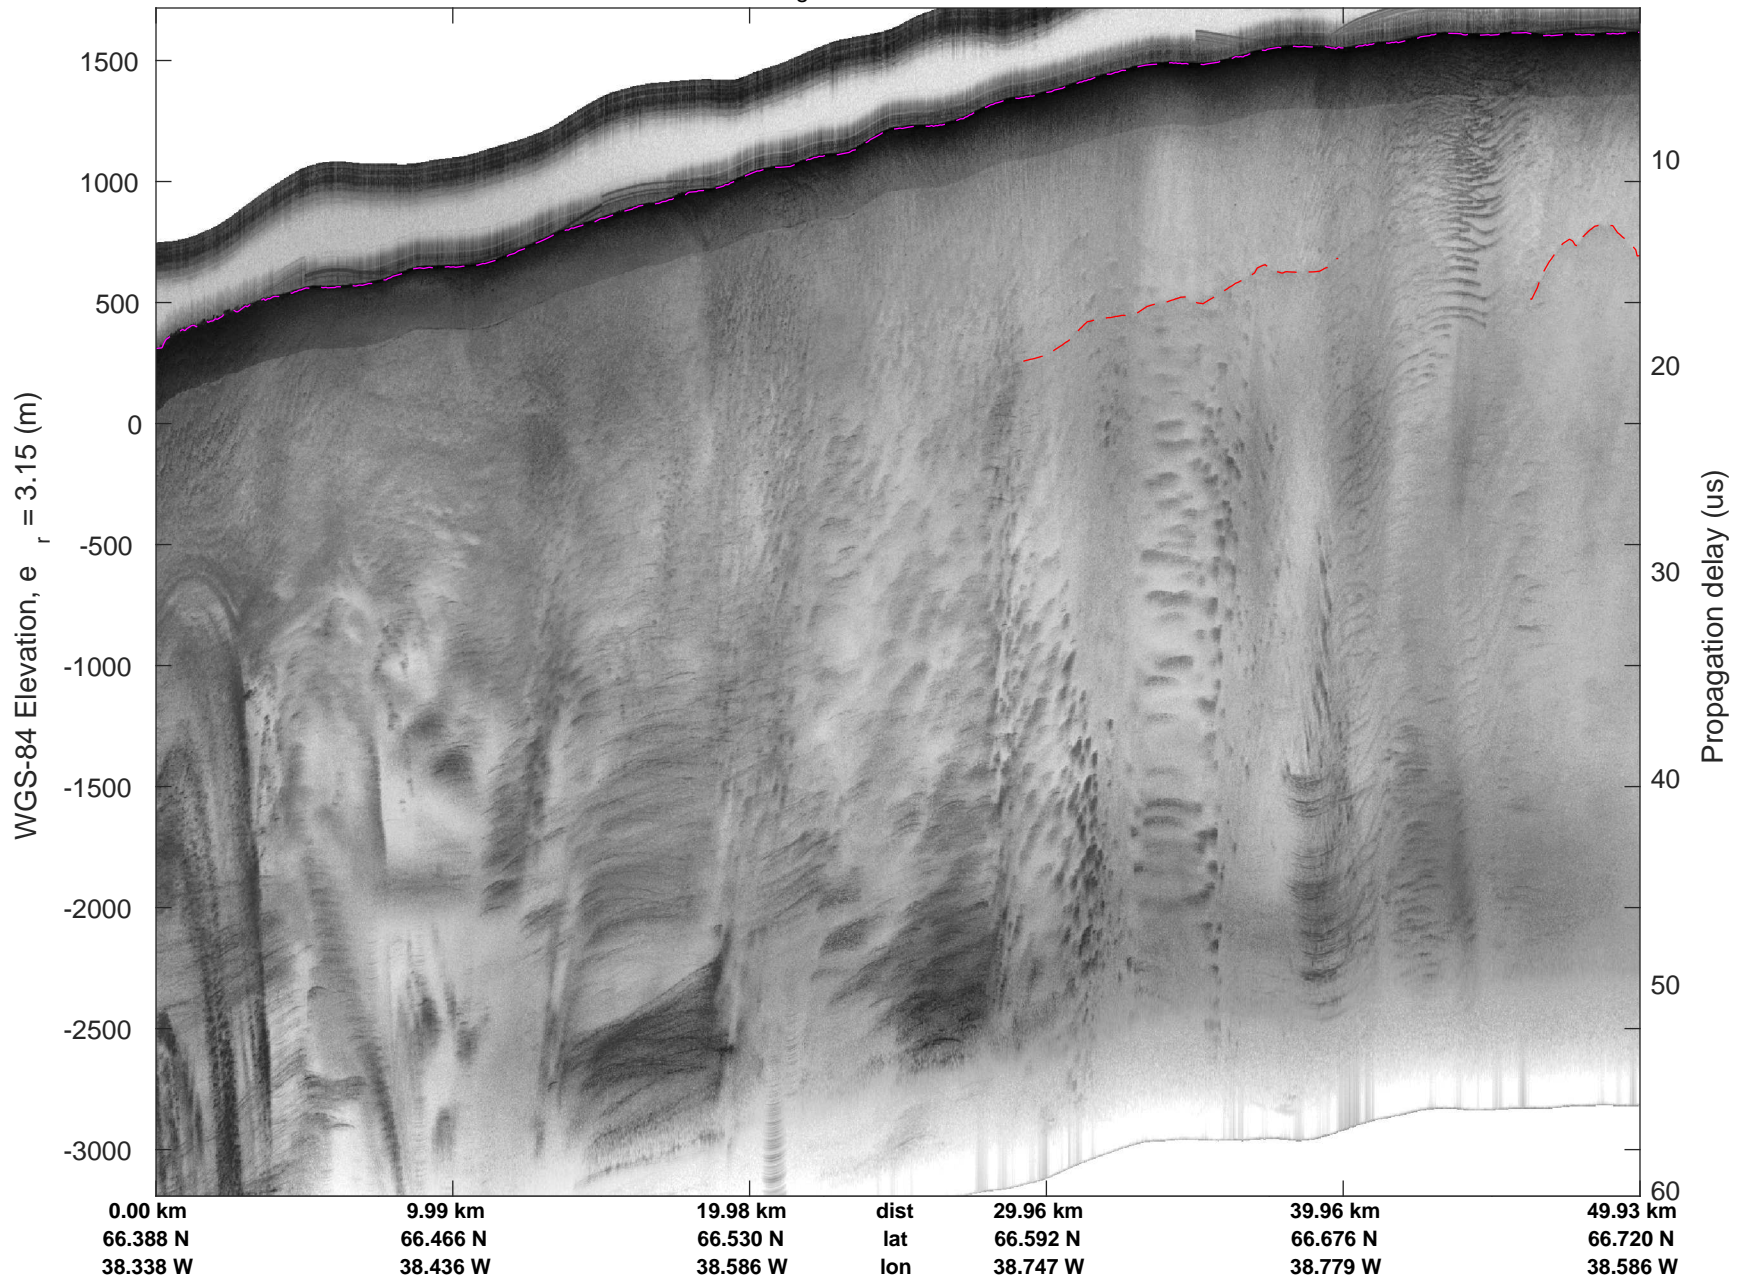

mcords5 2016_Greenland_P3: "Helheim-Kanger" 20160513_03_006: 17:04:29.4 to 17:11:07.9 GPS

mcords5 2016_Greenland_P3: "Helheim-Kanger" 20160513_03_007: 17:11:08.2 to 17:17:33.6 GPS

mcords5 2016_Greenland_P3: "Helheim-Kanger" 20160513_03_007: 17:11:08.2 to 17:17:33.6 GPS