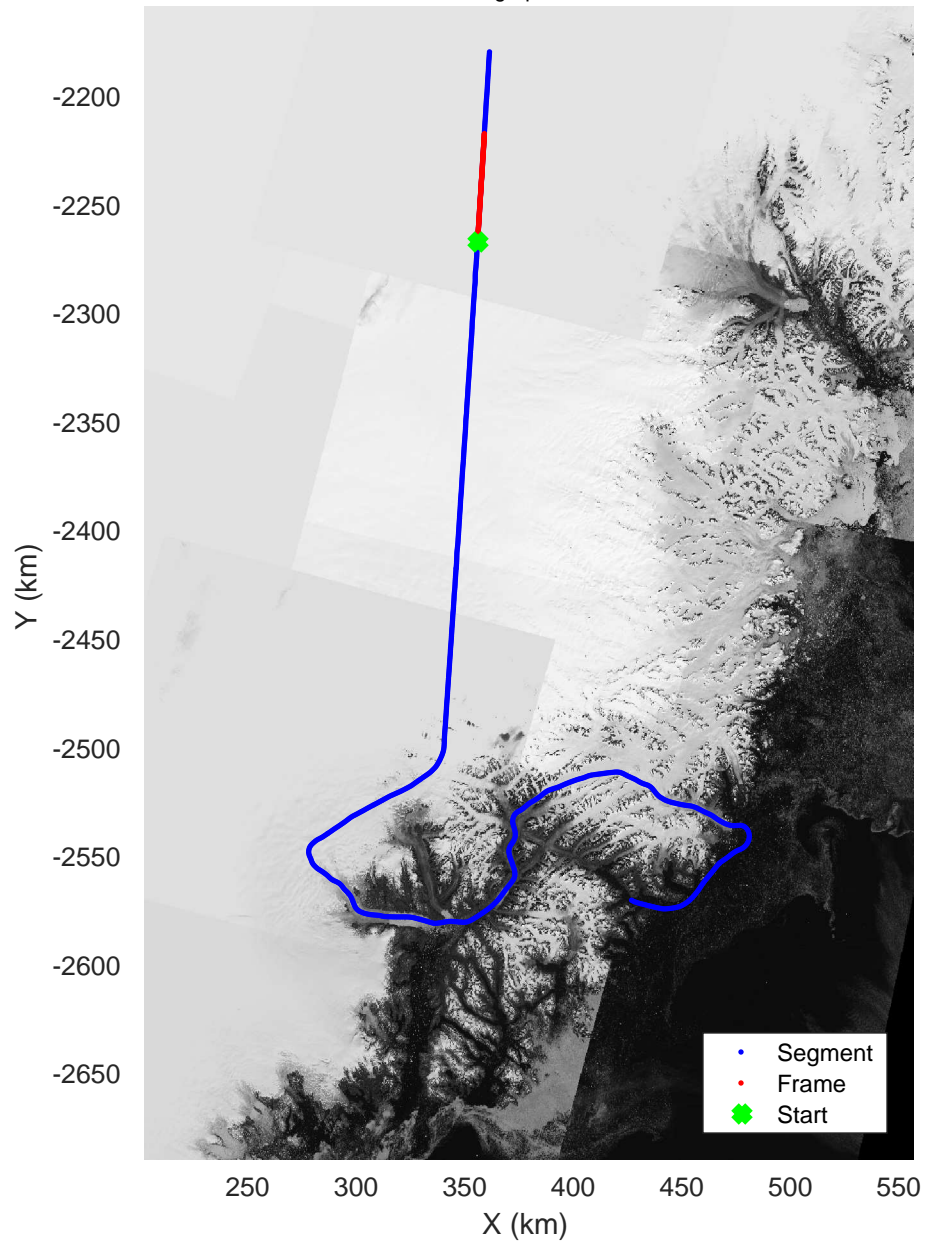

mcords5 2016_Greenland_P3: "Helheim-Kanger" 20160513_03_013: 17:48:44.7 to 17:54:49.8 GPS

mcords5 2016_Greenland_P3: "Helheim-Kanger" 20160513_03_013: 17:48:44.7 to 17:54:49.8 GPS

Helheim-Kanger
20160513_03_014
Polar Stereograph 70N/-45E