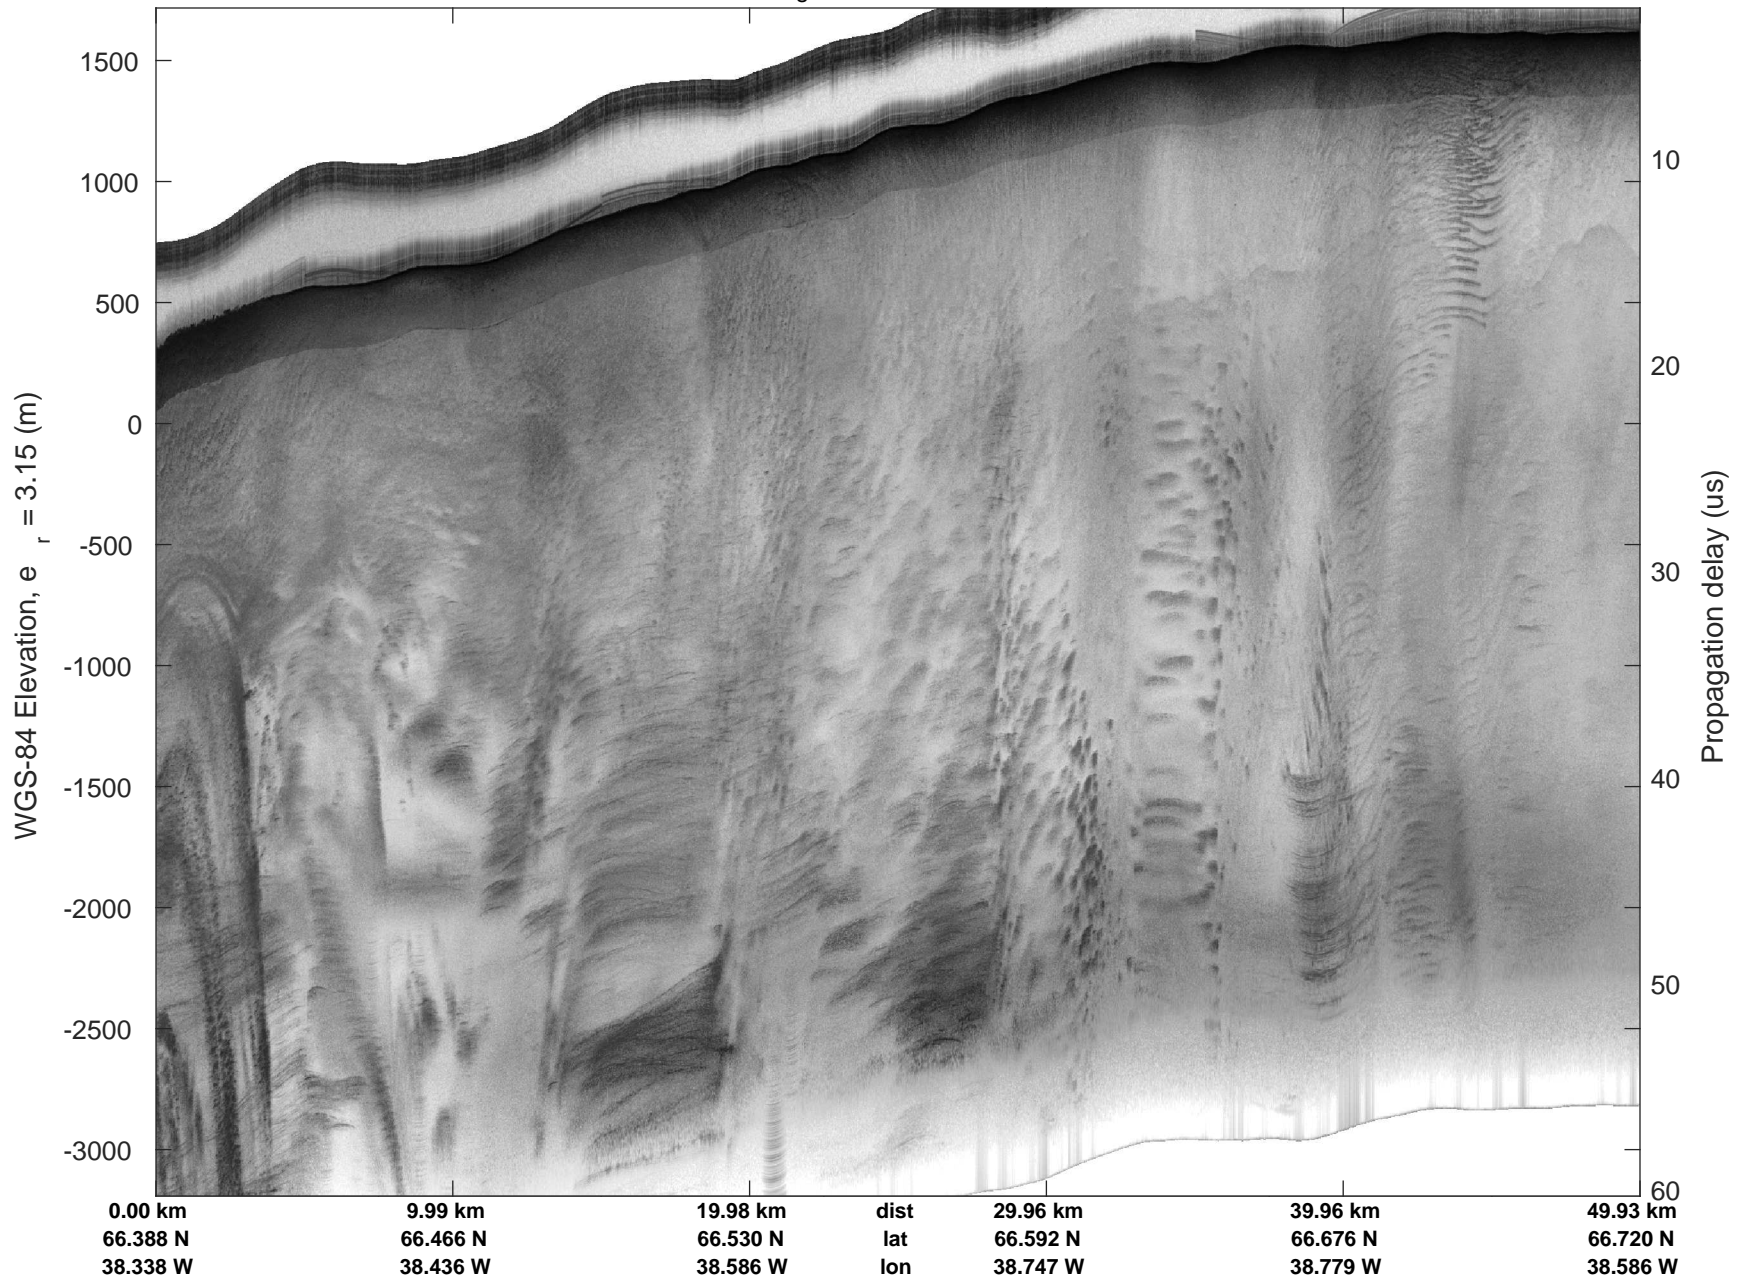

mcords5 2016_Greenland_P3: "Helheim-Kanger" 20160513_03_007: 17:11:08.2 to 17:17:33.6 GPS