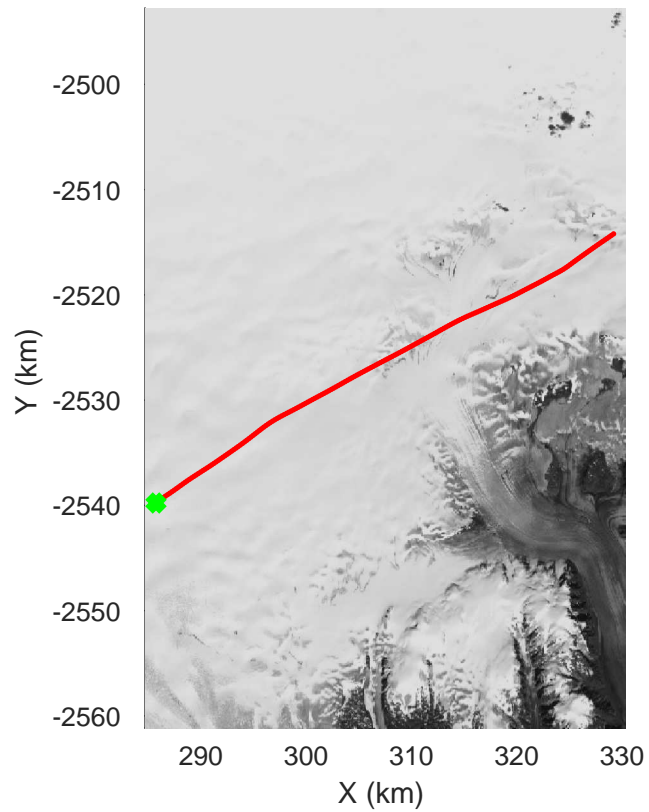

mcords5 2016_Greenland_P3: "Helheim-Kanger" 20160513_03_006: 17:04:29.4 to 17:11:07.9 GPS

mcords5 2016_Greenland_P3: "Helheim-Kanger" 20160513_03_007: 17:11:08.2 to 17:17:33.6 GPS

mcords5 2016_Greenland_P3: "Helheim-Kanger" 20160513_03_007: 17:11:08.2 to 17:17:33.6 GPS