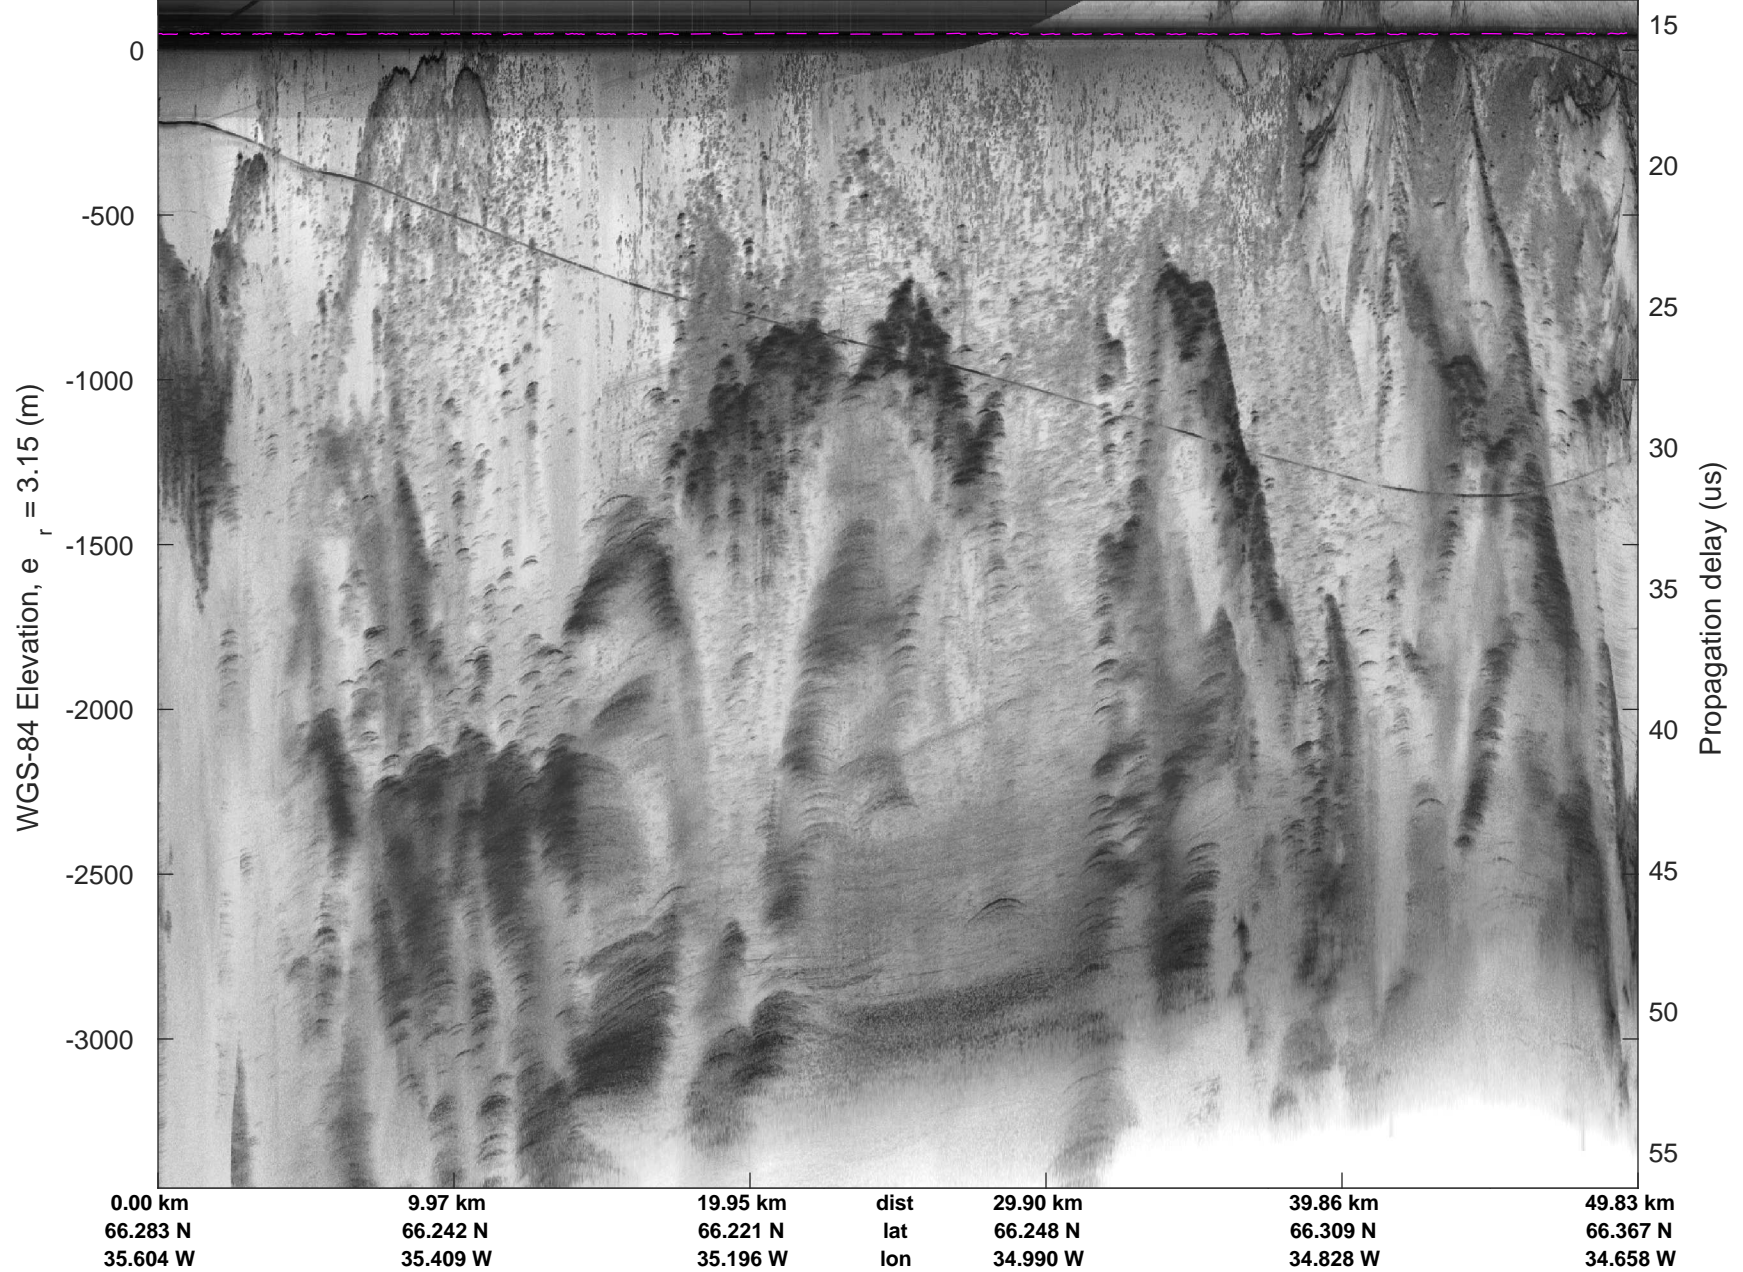

mcords5 2016_Greenland_P3: "Helheim-Kanger" 20160513_03_001: 16:32:12.8 to 16:38:22.0 GPS

mcoords5 2016_Greenland_P3: "Helheim-Kanger" 20160513_03_001: 16:32:12.8 to 16:38:22.0 GPS

Helheim-Kanger
20160513_03_002
Polar Stereograph 70N/-45E