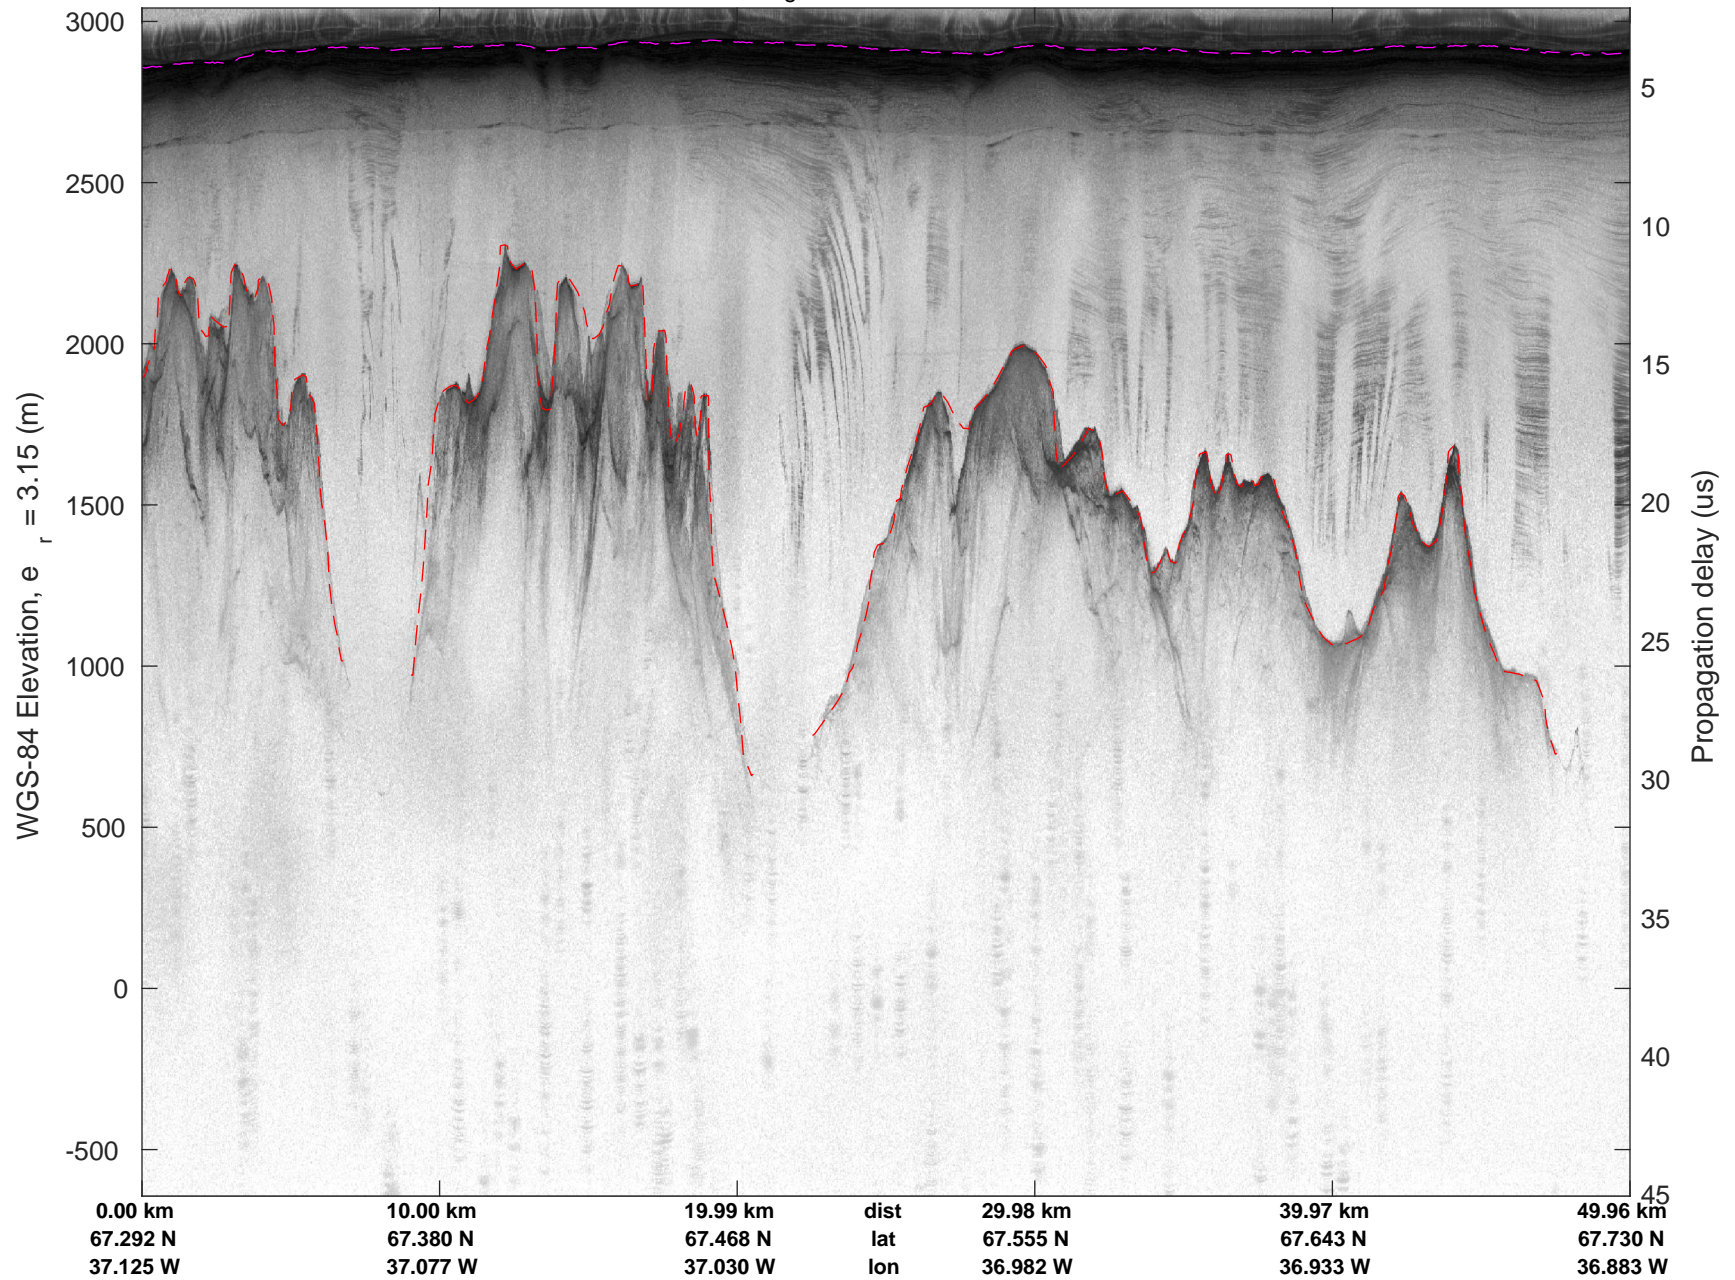

mcords5 2016_Greenland_P3: "Helheim-Kanger" 20160513_03_009: 17:23:24.2 to 17:29:55.2 GPS

mcords5 2016_Greenland_P3: "Helheim-Kanger" 20160513_03_010: 17:29:55.5 to 17:36:15.9 GPS

mcords5 2016_Greenland_P3: "Helheim-Kanger" 20160513_03_010: 17:29:55.5 to 17:36:15.9 GPS