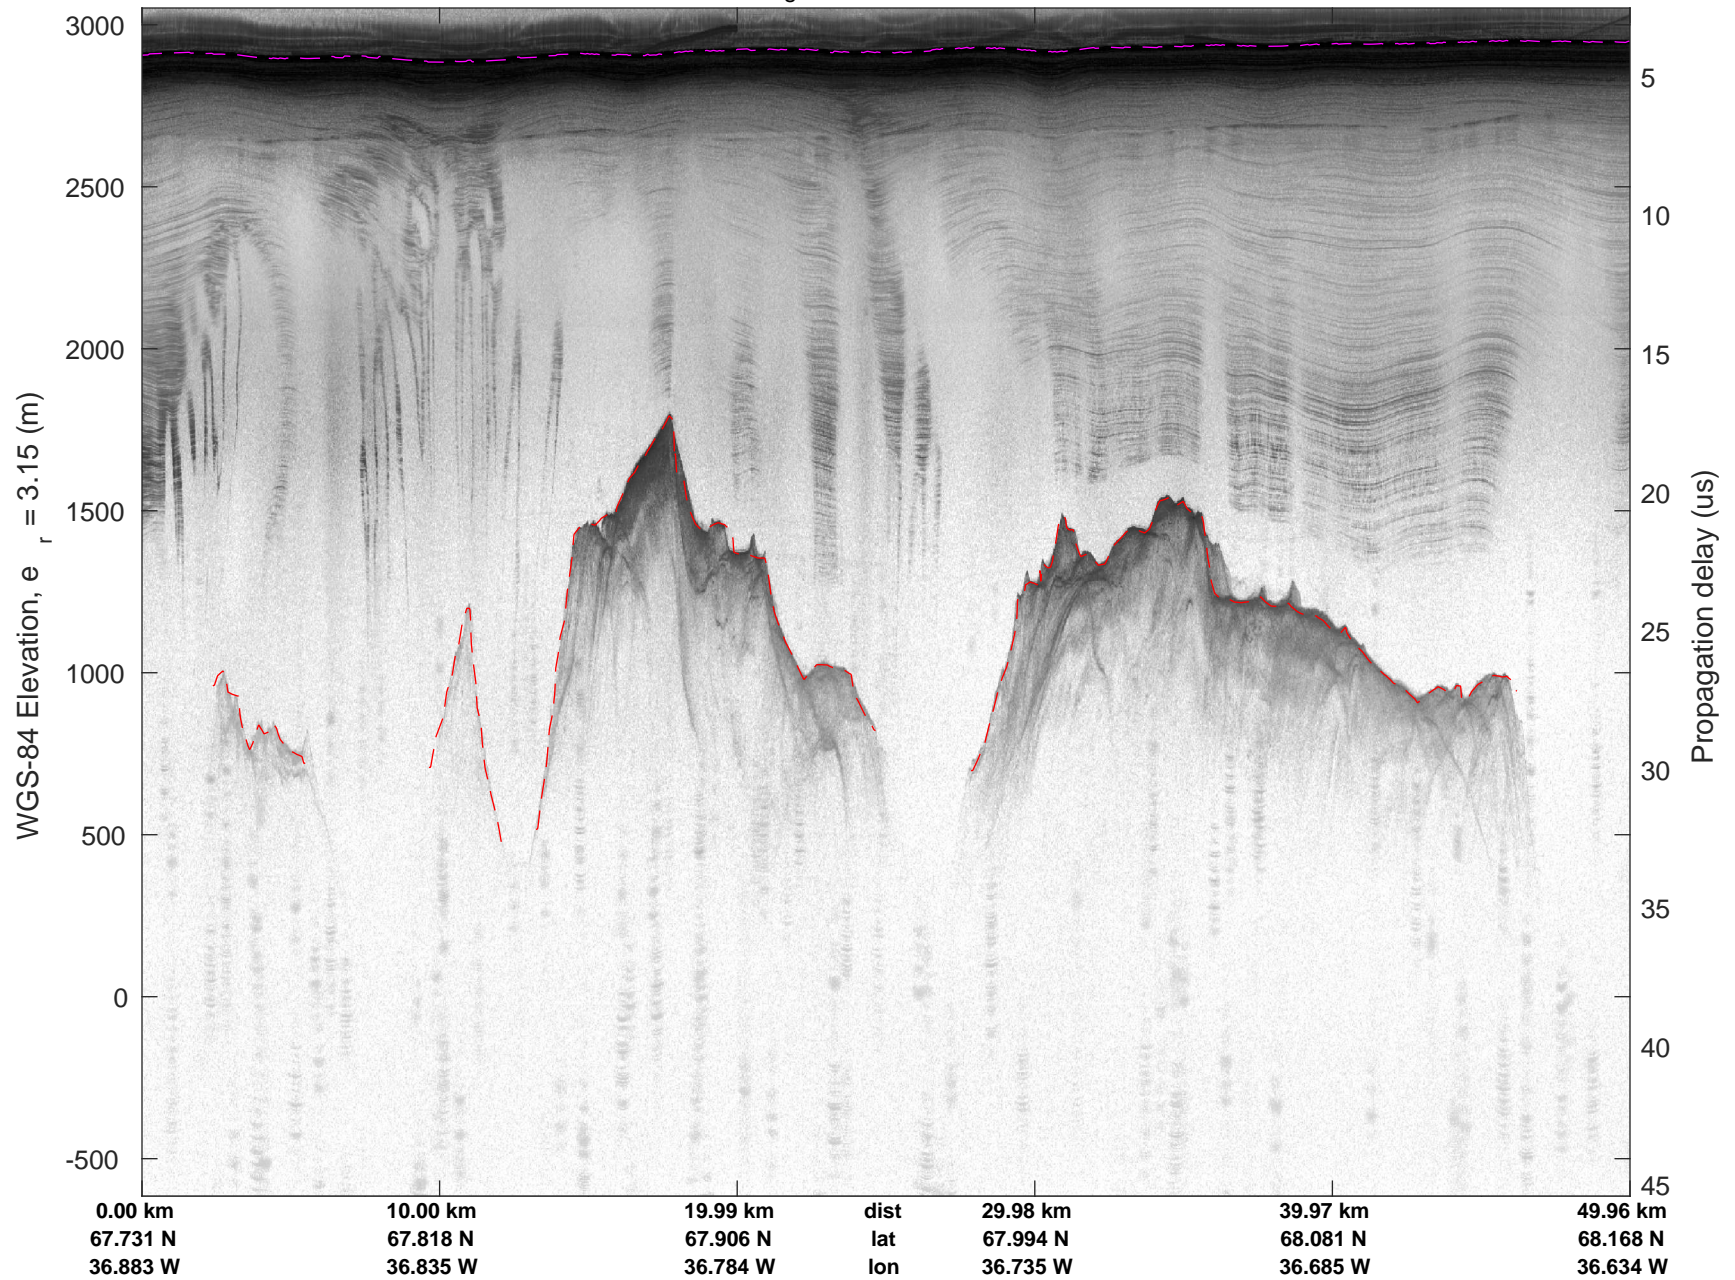

mcords5 2016_Greenland_P3: "Helheim-Kanger" 20160513_03_009: 17:23:24.2 to 17:29:55.2 GPS

mcords5 2016_Greenland_P3: "Helheim-Kanger" 20160513_03_010: 17:29:55.5 to 17:36:15.9 GPS

mcords5 2016_Greenland_P3: "Helheim-Kanger" 20160513_03_010: 17:29:55.5 to 17:36:15.9 GPS

Helheim-Kanger
20160513_03_011
Polar Stereograph 70N/-45E

mcords5 2016_Greenland_P3: "Helheim-Kanger" 20160513_03_011: 17:36:16.2 to 17:42:34.3 GPS

mcords5 2016_Greenland_P3: "Helheim-Kanger" 20160513_03_011: 17:36:16.2 to 17:42:34.3 GPS