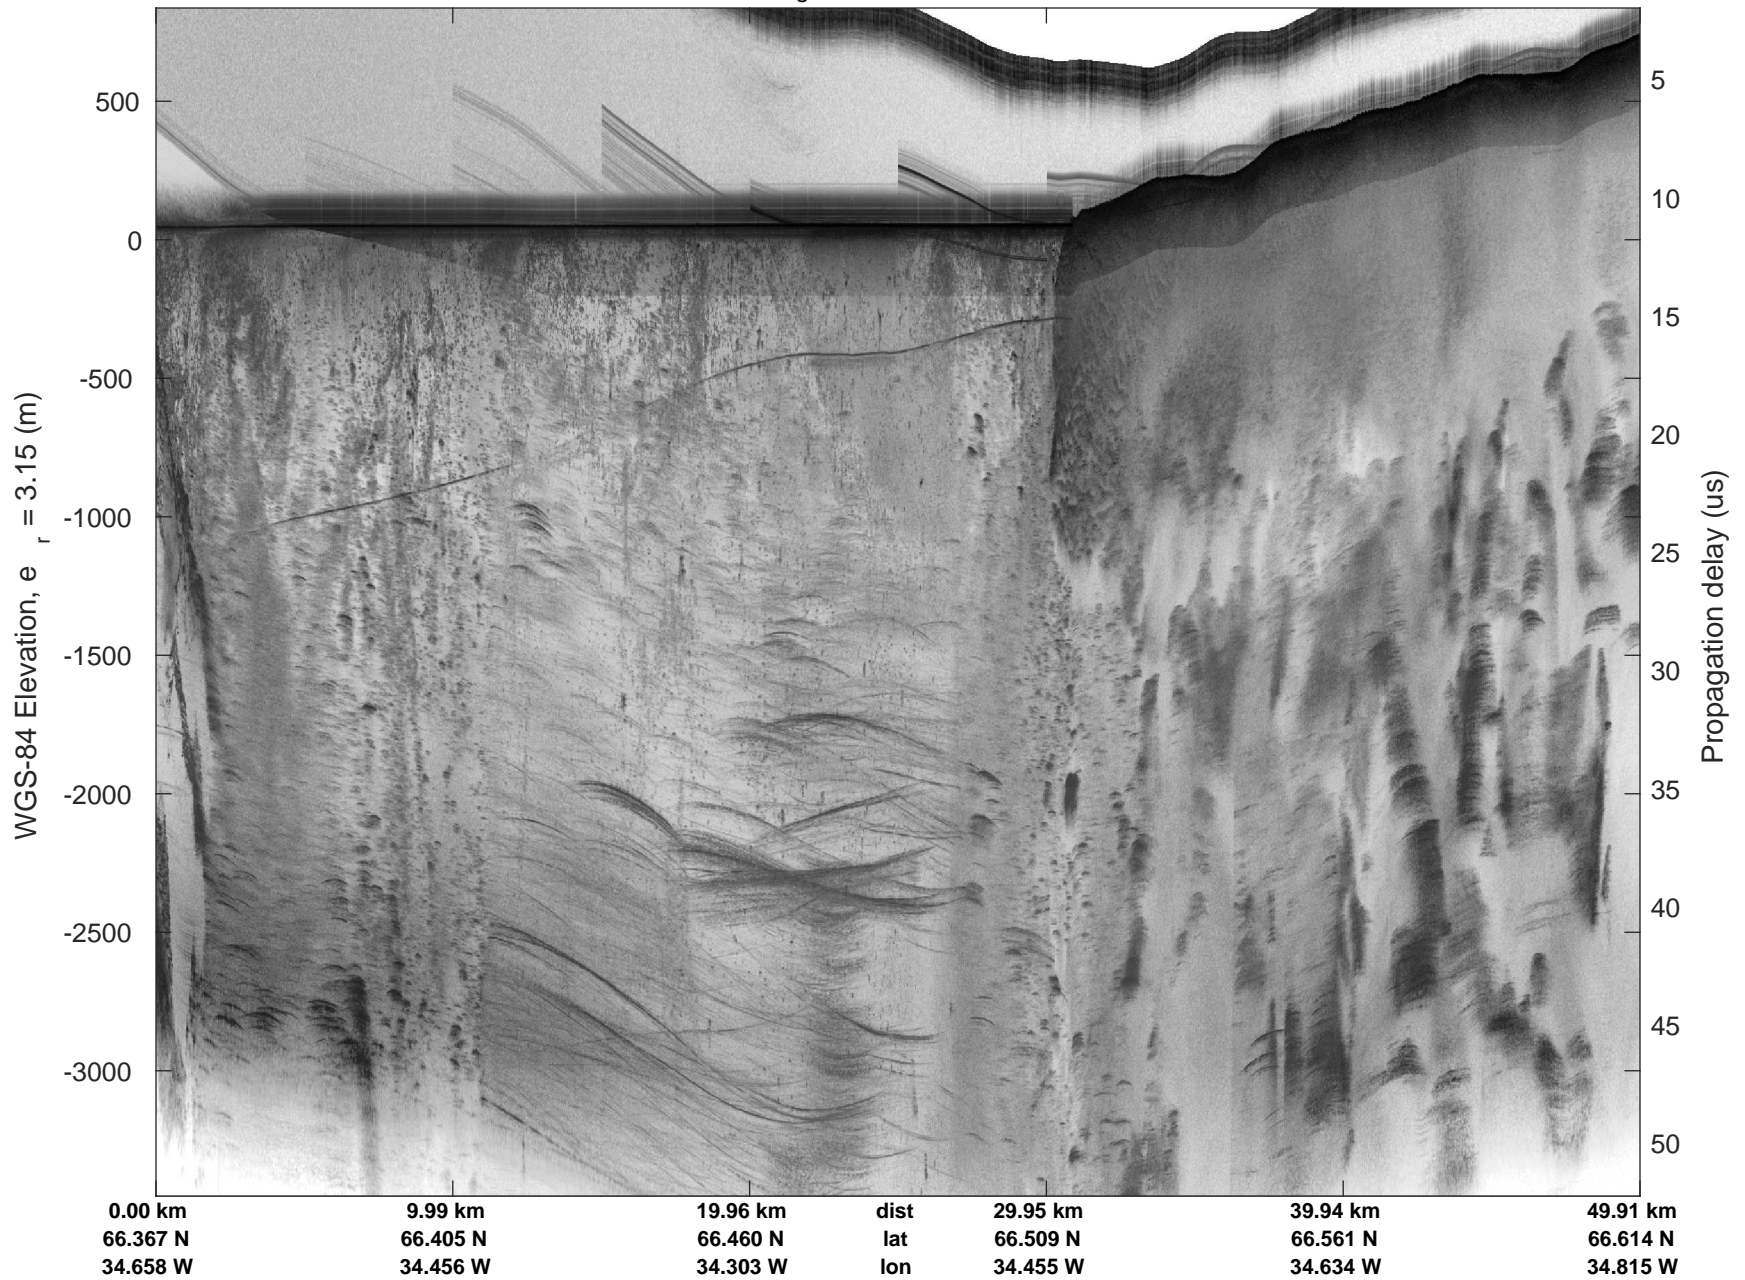

mcords5 2016_Greenland_P3: "Helheim-Kanger" 20160513_03_002: 16:38:22.2 to 16:44:42.7 GPS