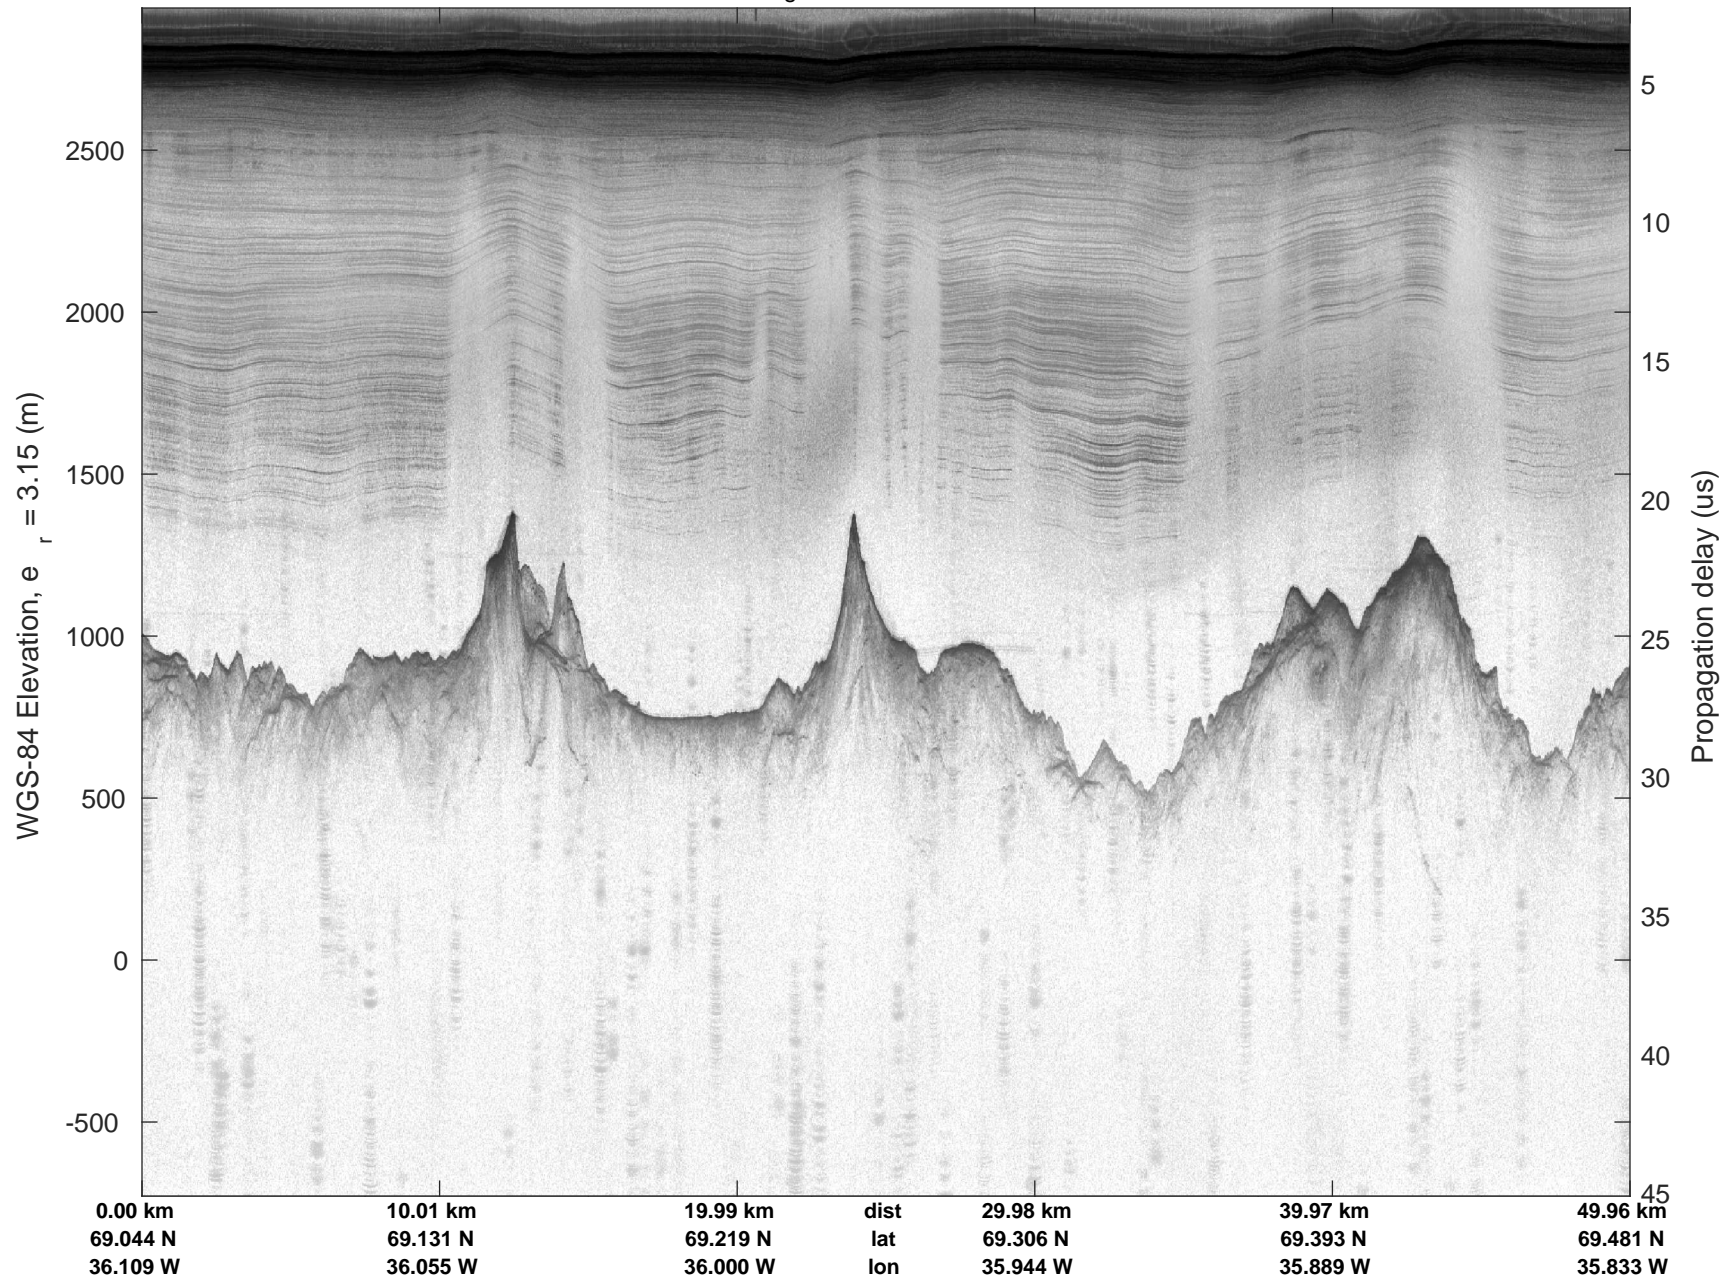

Helheim-Kanger
20160513_03_012
Polar Stereograph 70N/-45E

mcords5 2016_Greenland_P3: "Helheim-Kanger" 20160513_03_012: 17:42:34.6 to 17:48:44.5 GPS

mcords5 2016_Greenland_P3: "Helheim-Kanger" 20160513_03_012: 17:42:34.6 to 17:48:44.5 GPS

mcords5 2016_Greenland_P3: "Helheim-Kanger" 20160513_03_013: 17:48:44.7 to 17:54:49.8 GPS

mcords5 2016_Greenland_P3: "Helheim-Kanger" 20160513_03_013: 17:48:44.7 to 17:54:49.8 GPS

Helheim-Kanger
20160513_03_014
Polar Stereograph 70N/-45E

mcords5 2016_Greenland_P3: "Helheim-Kanger" 20160513_03_014: 17:54:50.1 to 18:00:59.6 GPS

mcords5 2016_Greenland_P3: "Helheim-Kanger" 20160513_03_014: 17:54:50.1 to 18:00:59.6 GPS

mcords5 2016_Greenland_P3: "Helheim-Kanger" 20160513_03_015: 18:00:59.9 to 18:05:37.8 GPS

mcords5 2016_Greenland_P3: "Helheim-Kanger" 20160513_03_015: 18:00:59.9 to 18:05:37.8 GPS