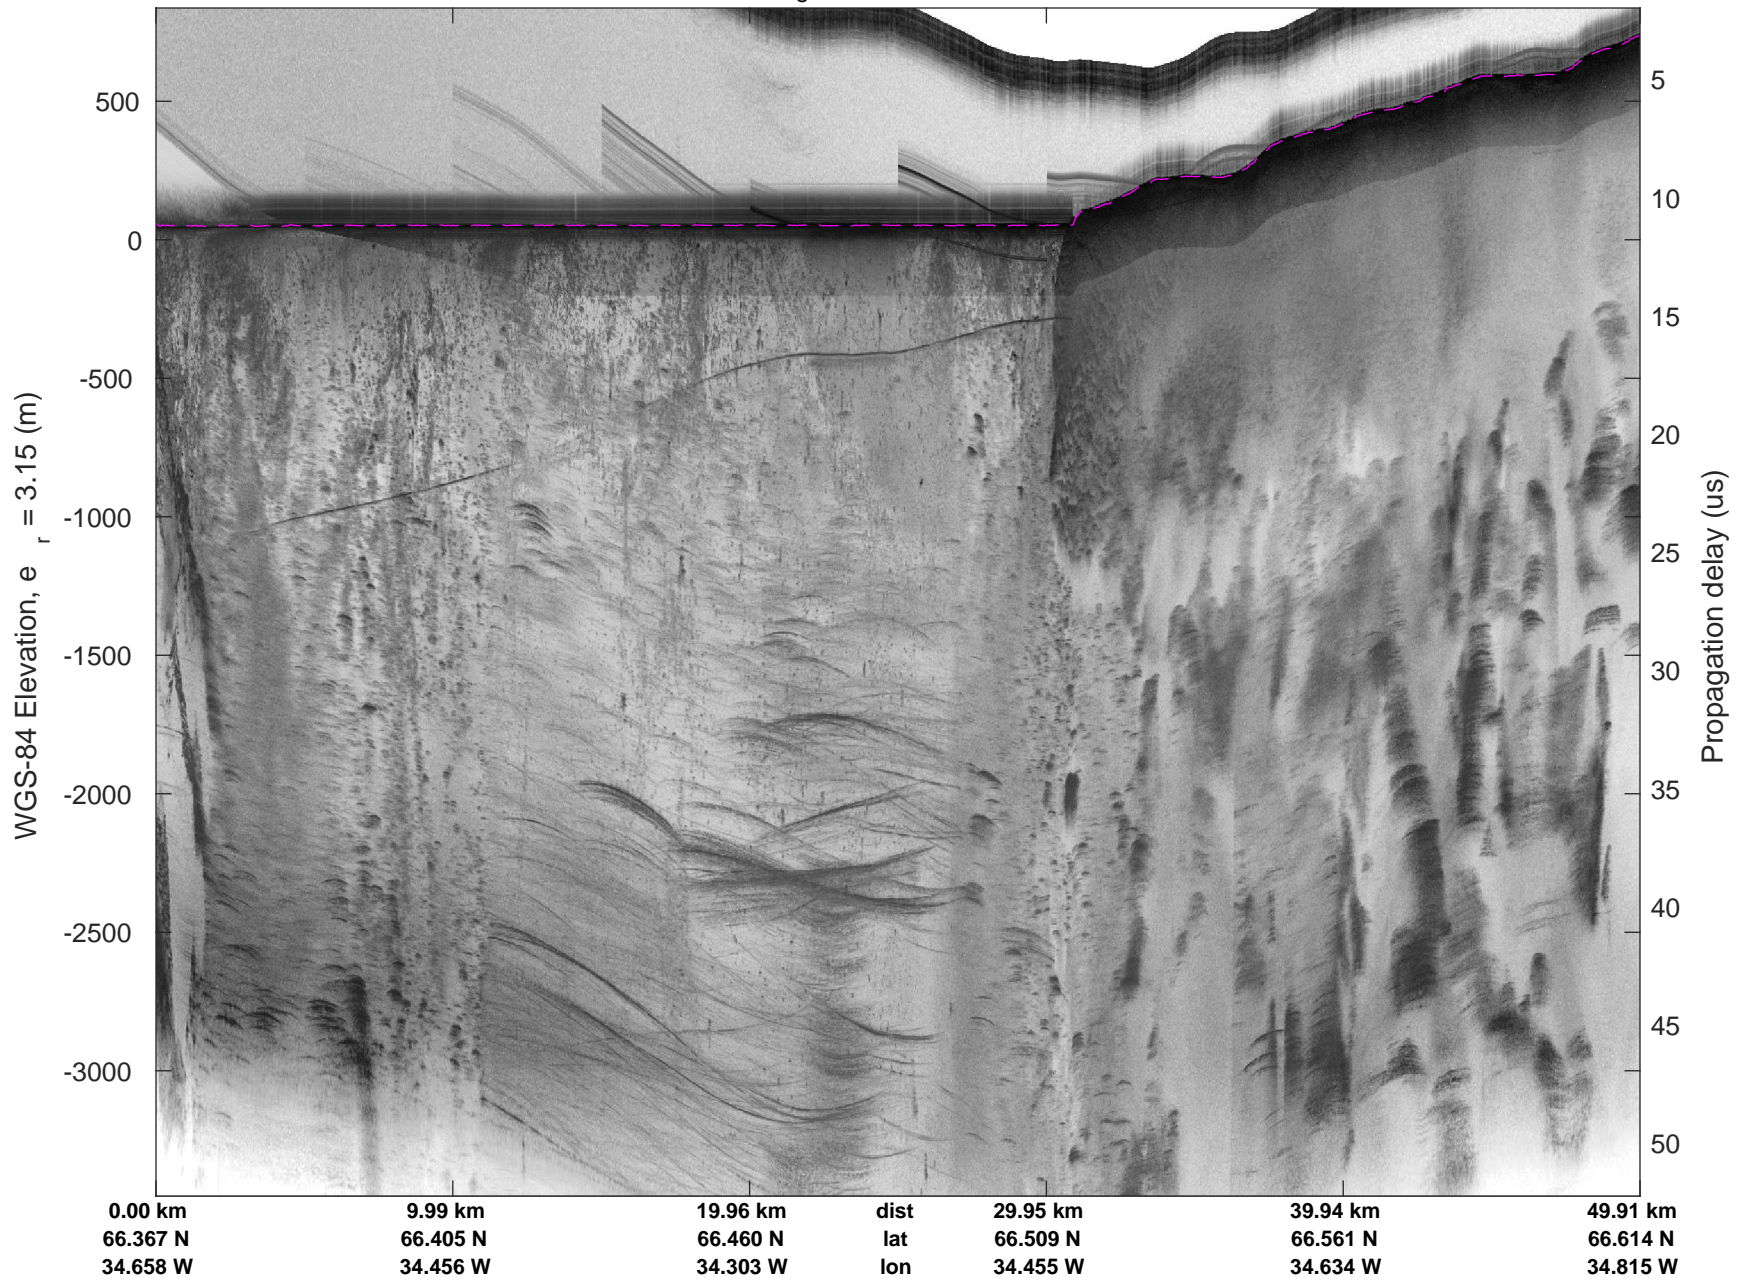

mcords5 2016_Greenland_P3: "Helheim-Kanger" 20160513_03_002: 16:38:22.2 to 16:44:42.7 GPS