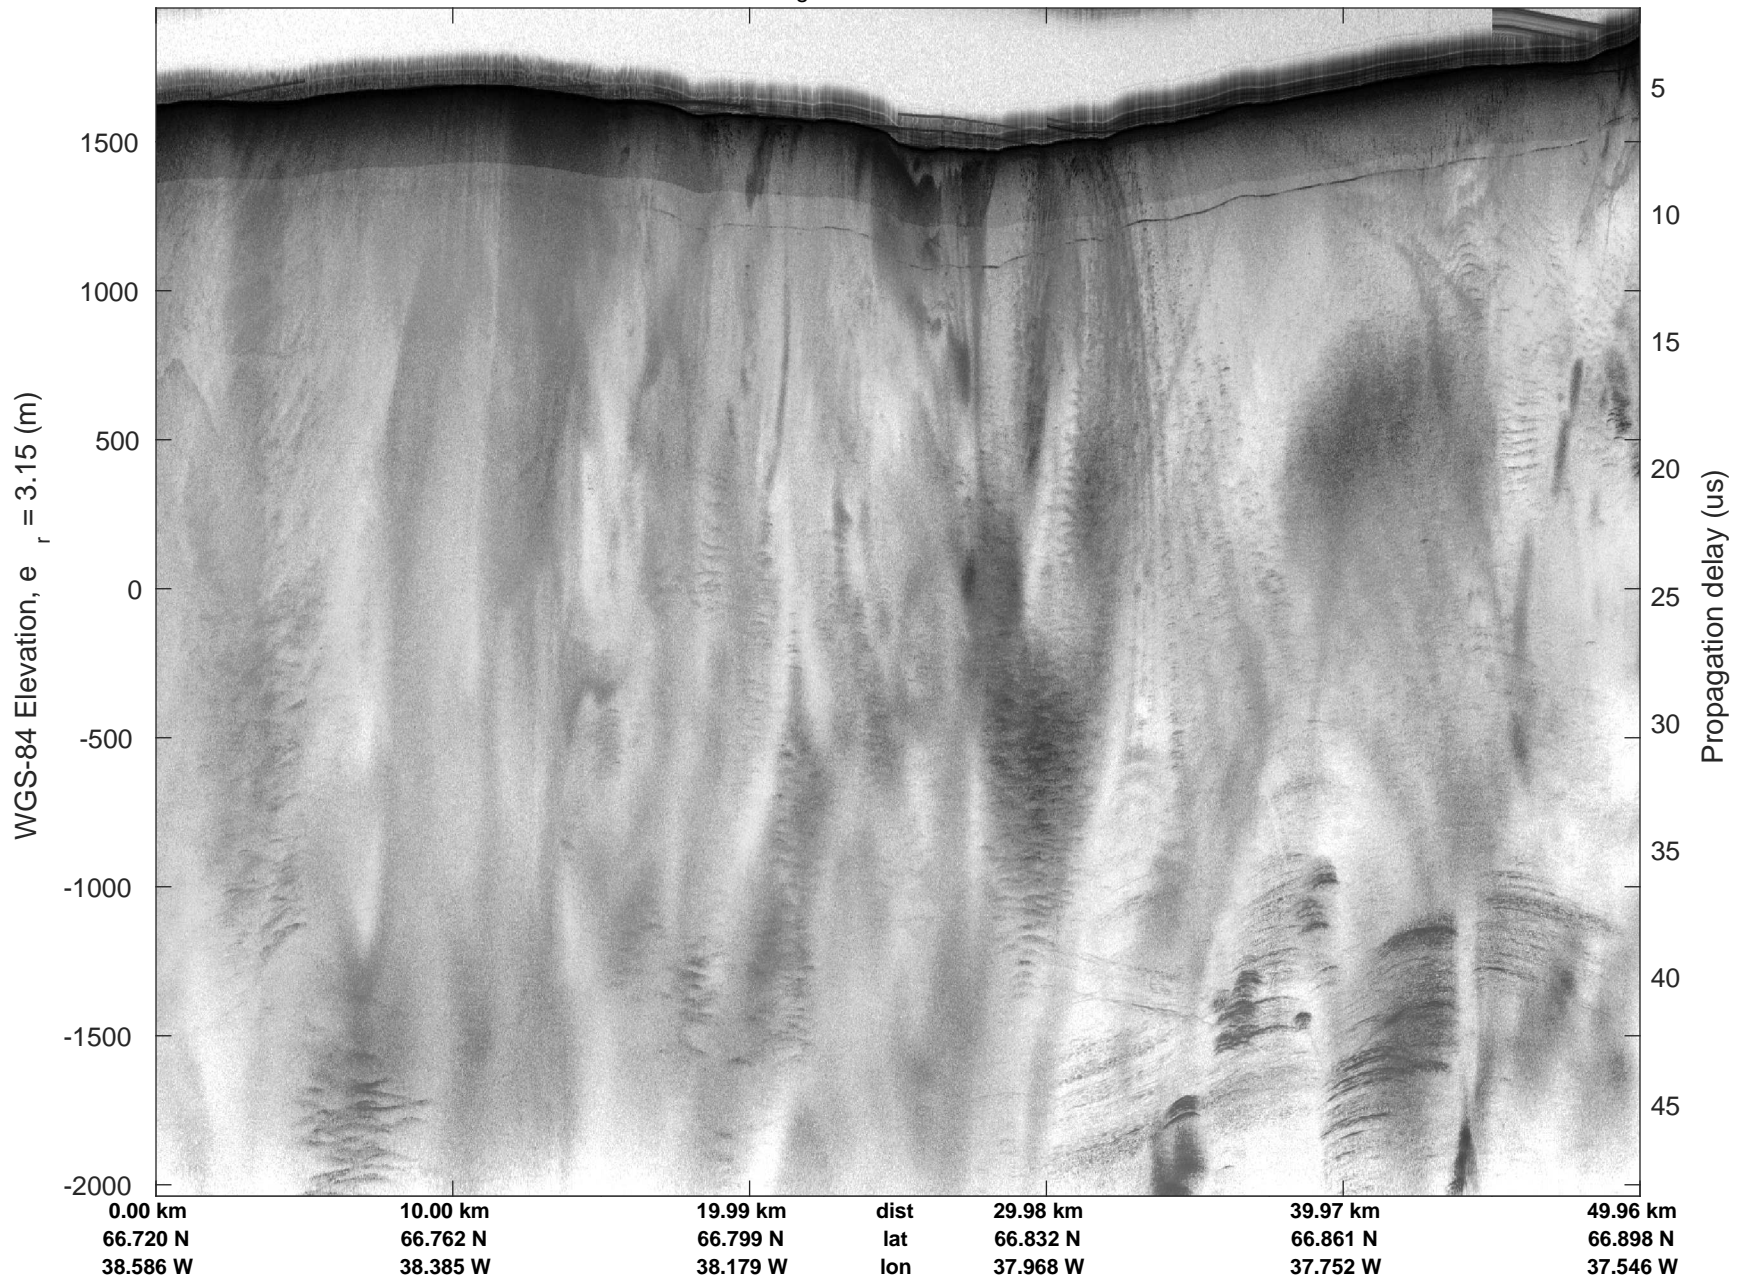

mcords5 2016_Greenland_P3: "Helheim-Kanger" 20160513_03_008: 17:17:33.9 to 17:23:23.9 GPS