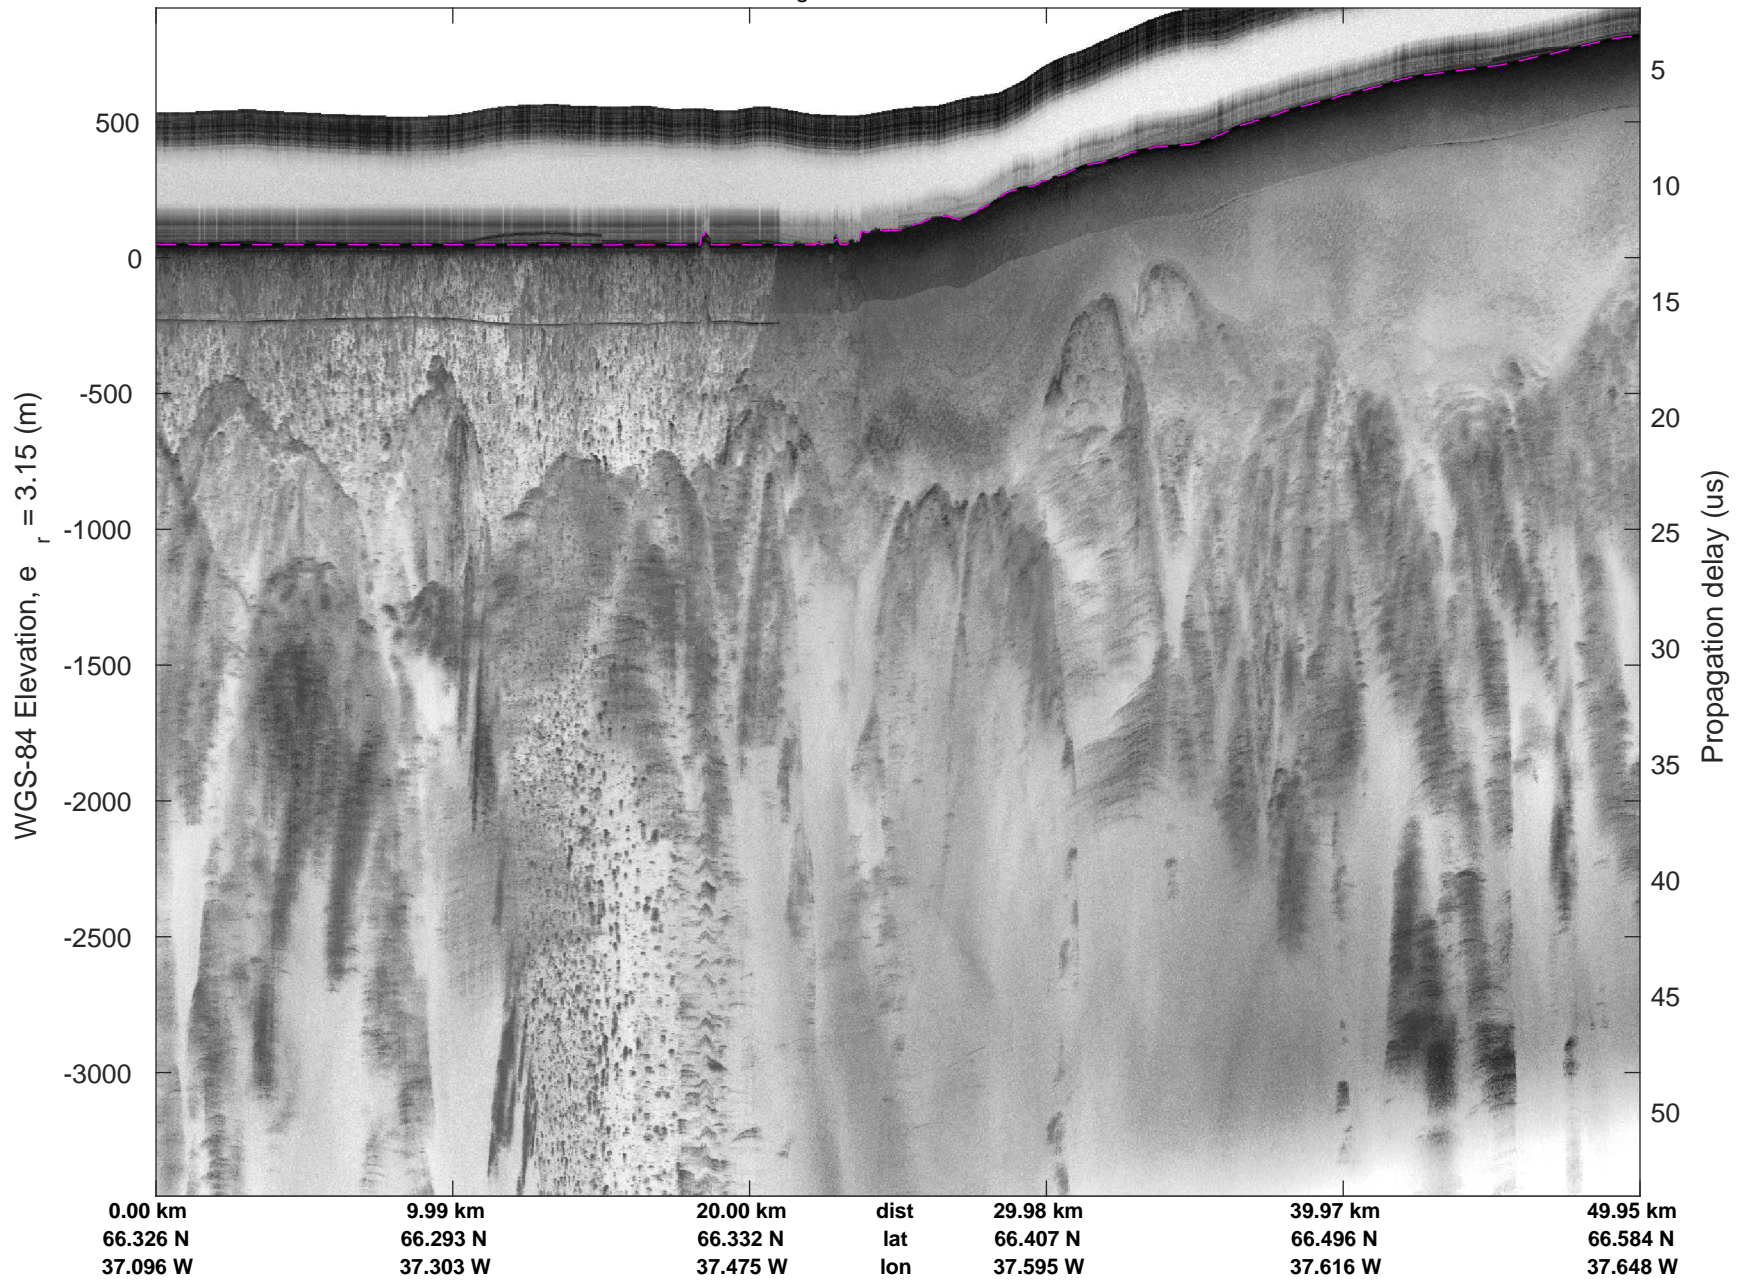

Helheim-Kanger
20160513_02_006
Polar Stereograph 70N/-45E

mcords5 2016_Greenland_P3: "Helheim-Kanger" 20160513_02_006: 15:47:12.8 to 15:53:44.5 GPS

mcords5 2016_Greenland_P3: "Helheim-Kanger" 20160513_02_006: 15:47:12.8 to 15:53:44.5 GPS

Helheim-Kanger
20160513_02_007
Polar Stereograph 70N/-45E

mcords5 2016_Greenland_P3: "Helheim-Kanger" 20160513_02_007: 15:53:44.7 to 16:00:05.0 GPS

mcords5 2016_Greenland_P3: "Helheim-Kanger" 20160513_02_007: 15:53:44.7 to 16:00:05.0 GPS

Helheim-Kanger
20160513_02_008
Polar Stereograph 70N/-45E

mcords5 2016_Greenland_P3: "Helheim-Kanger" 20160513_02_008: 16:00:05.3 to 16:06:30.3 GPS

mcords5 2016_Greenland_P3: "Helheim-Kanger" 20160513_02_008: 16:00:05.3 to 16:06:30.3 GPS