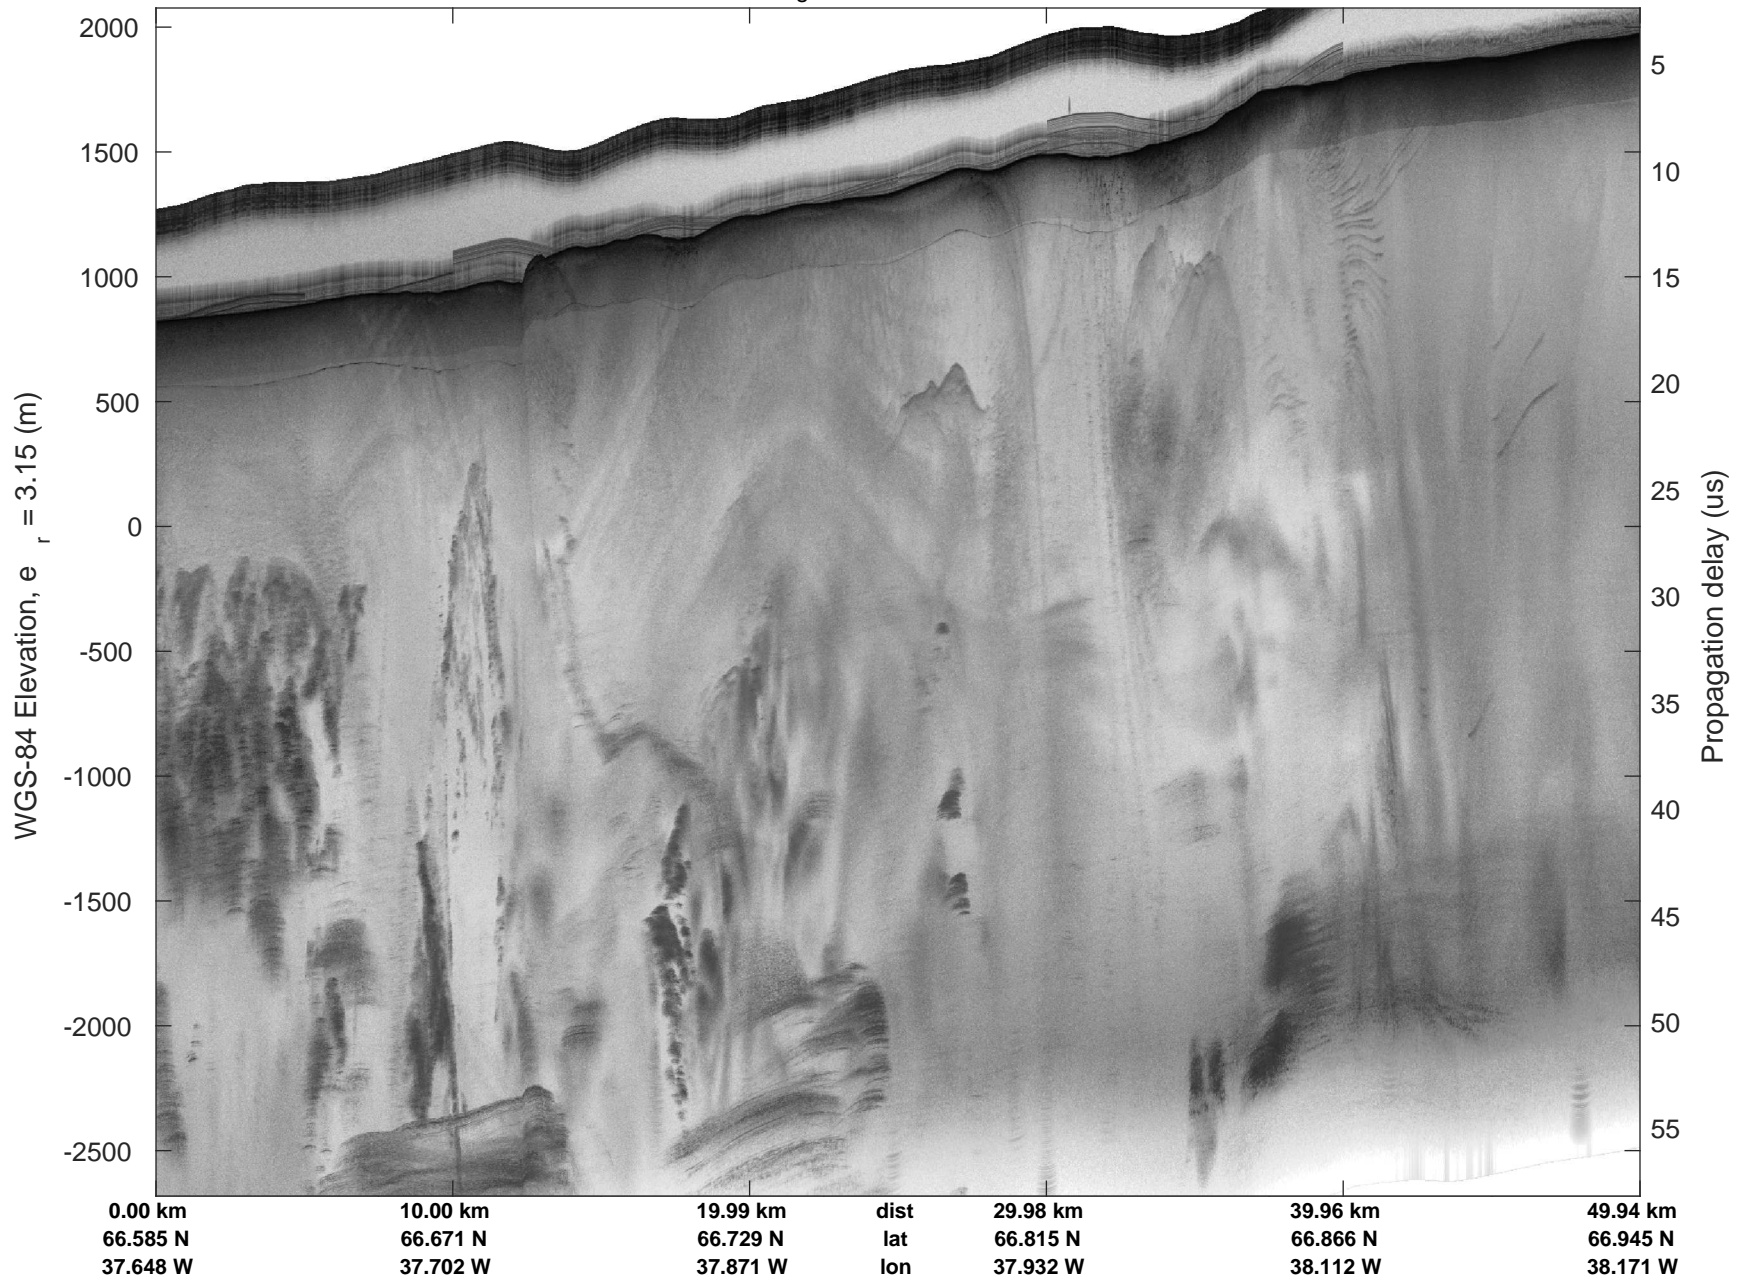

mcords5 2016_Greenland_P3: "Helheim-Kanger" 20160513_02_009: 16:06:30.6 to 16:12:56.3 GPS