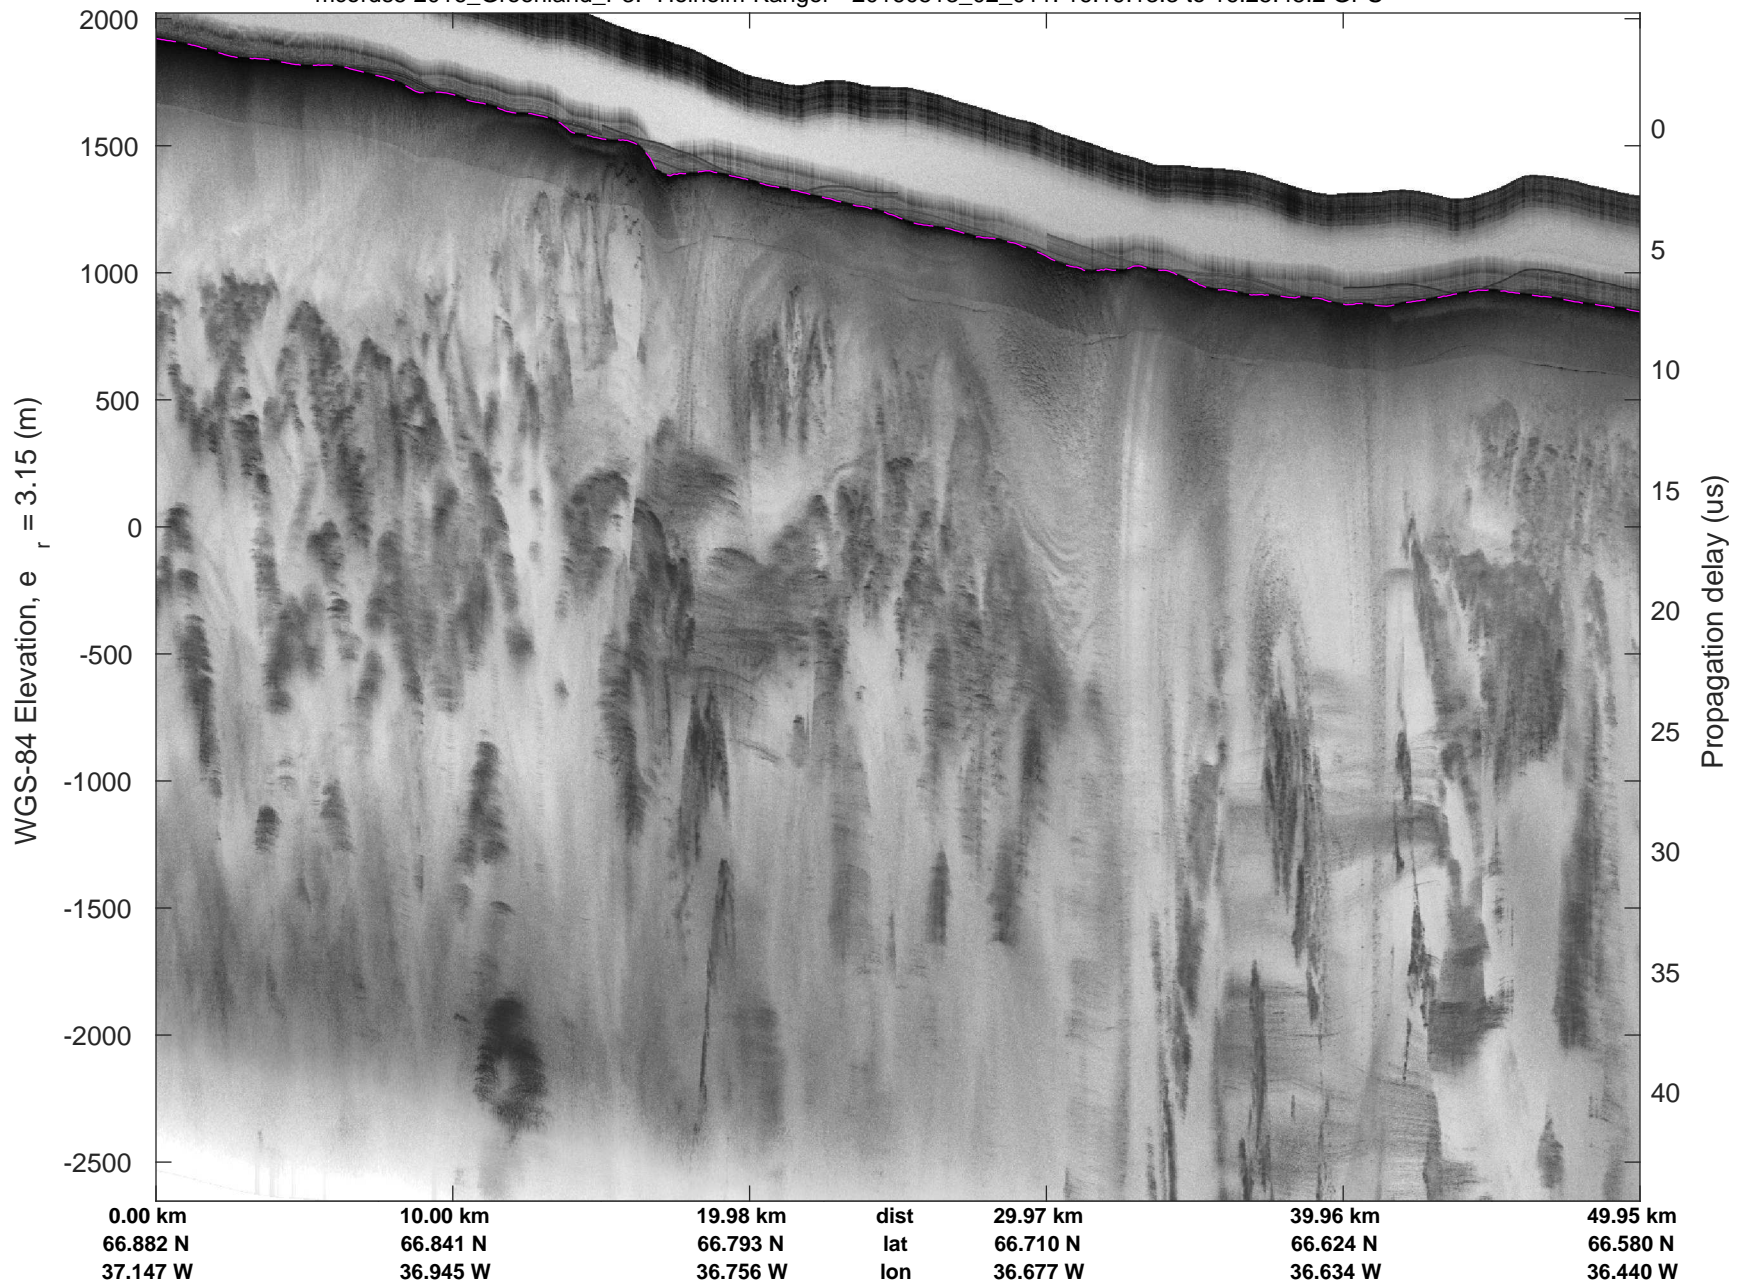

mcords5 2016_Greenland_P3: "Helheim-Kanger" 20160513_02_010: 16:12:56.6 to 16:19:13.0 GPS

mcords5 2016_Greenland_P3: "Helheim-Kanger" 20160513_02_010: 16:12:56.6 to 16:19:13.0 GPS

Helheim-Kanger
20160513_02_011
Polar Stereograph 70N/-45E

mcords5 2016_Greenland_P3: "Helheim-Kanger" 20160513_02_011: 16:19:13.3 to 16:25:45.2 GPS

mcords5 2016_Greenland_P3: "Helheim-Kanger" 20160513_02_011: 16:19:13.3 to 16:25:45.2 GPS

Helheim-Kanger
20160513_02_012
Polar Stereograph 70N/-45E