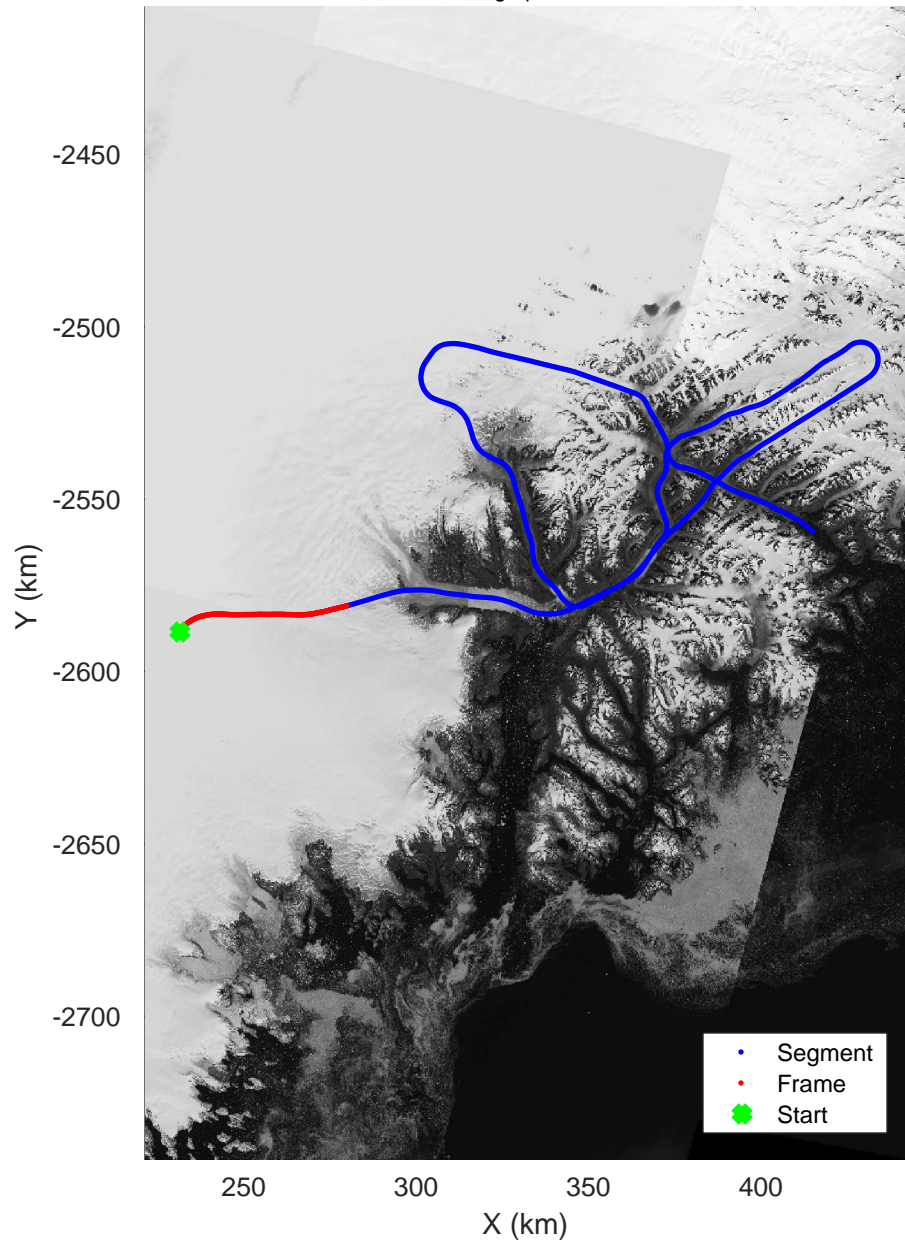

Helheim-Kanger
20160513_02_001
Polar Stereograph 70N/-45E

mcords5 2016_Greenland_P3: "Helheim-Kanger" 20160513_02_001: 15:16:18.3 to 15:22:30.1 GPS

mcords5 2016_Greenland_P3: "Helheim-Kanger" 20160513_02_001: 15:16:18.3 to 15:22:30.1 GPS