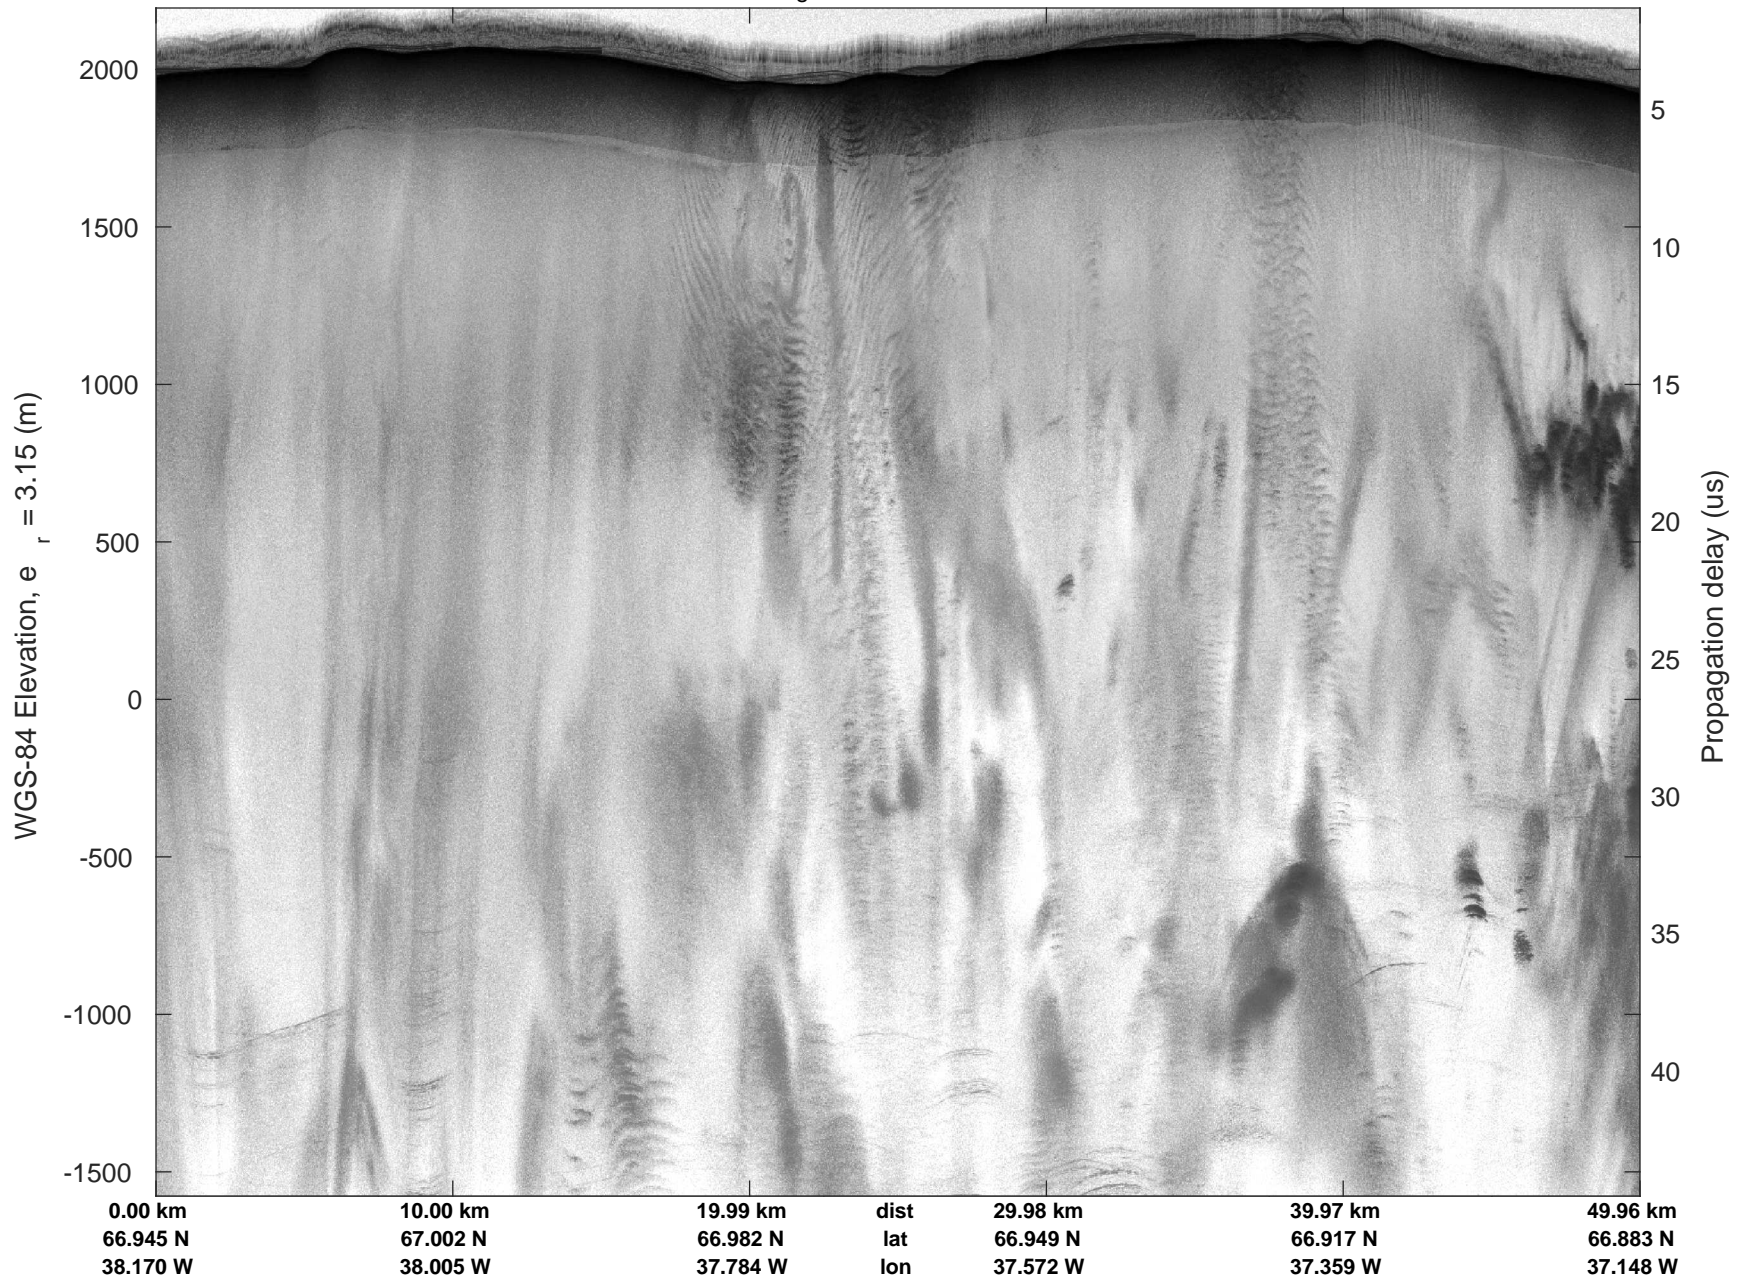

mcords5 2016_Greenland_P3: "Helheim-Kanger" 20160513_02_010: 16:12:56.6 to 16:19:13.0 GPS