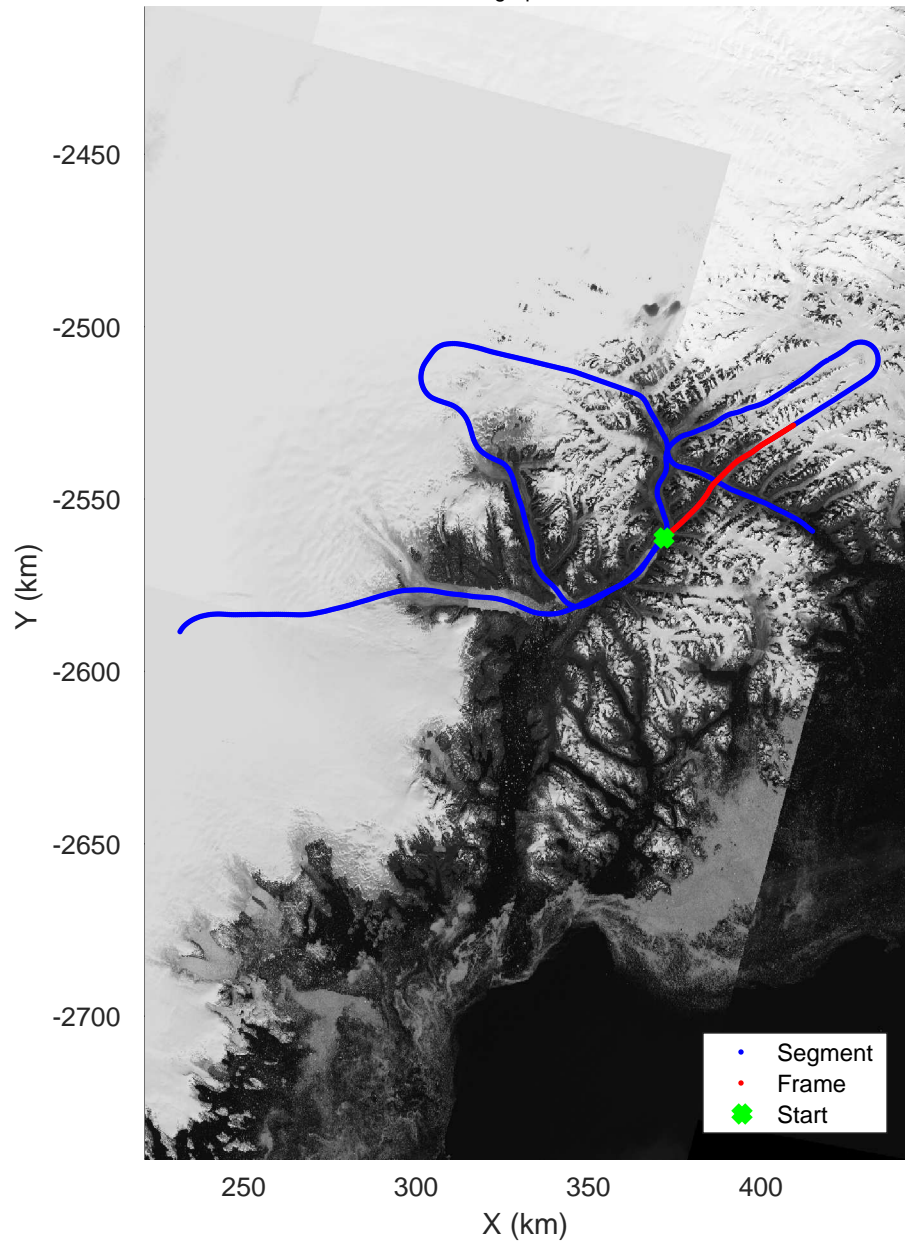

Helheim-Kanger
20160513_02_004
Polar Stereograph 70N/-45E