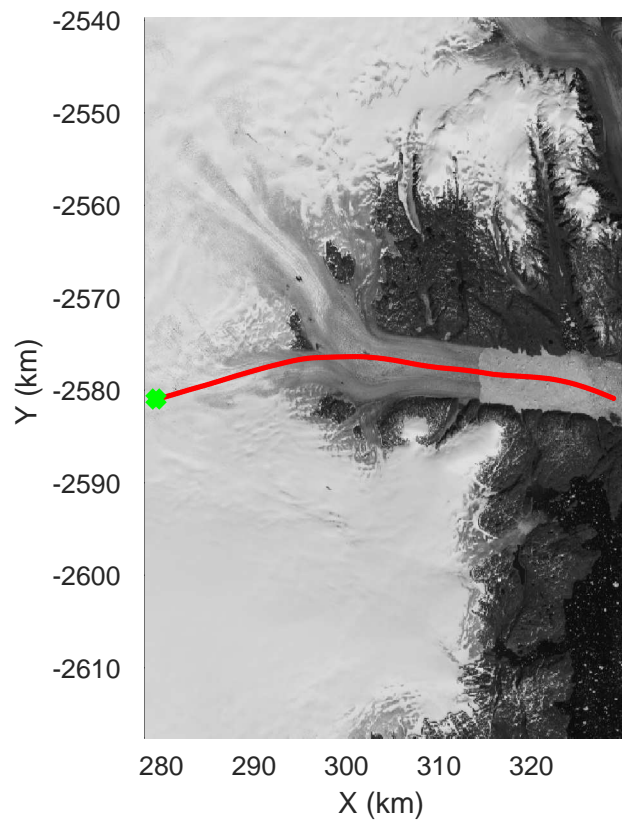

Helheim-Kanger
20160513_02_001
Polar Stereograph 70N/-45E

mcords5 2016_Greenland_P3: "Helheim-Kanger" 20160513_02_001: 15:16:18.3 to 15:22:30.1 GPS

mcords5 2016_Greenland_P3: "Helheim-Kanger" 20160513_02_001: 15:16:18.3 to 15:22:30.1 GPS