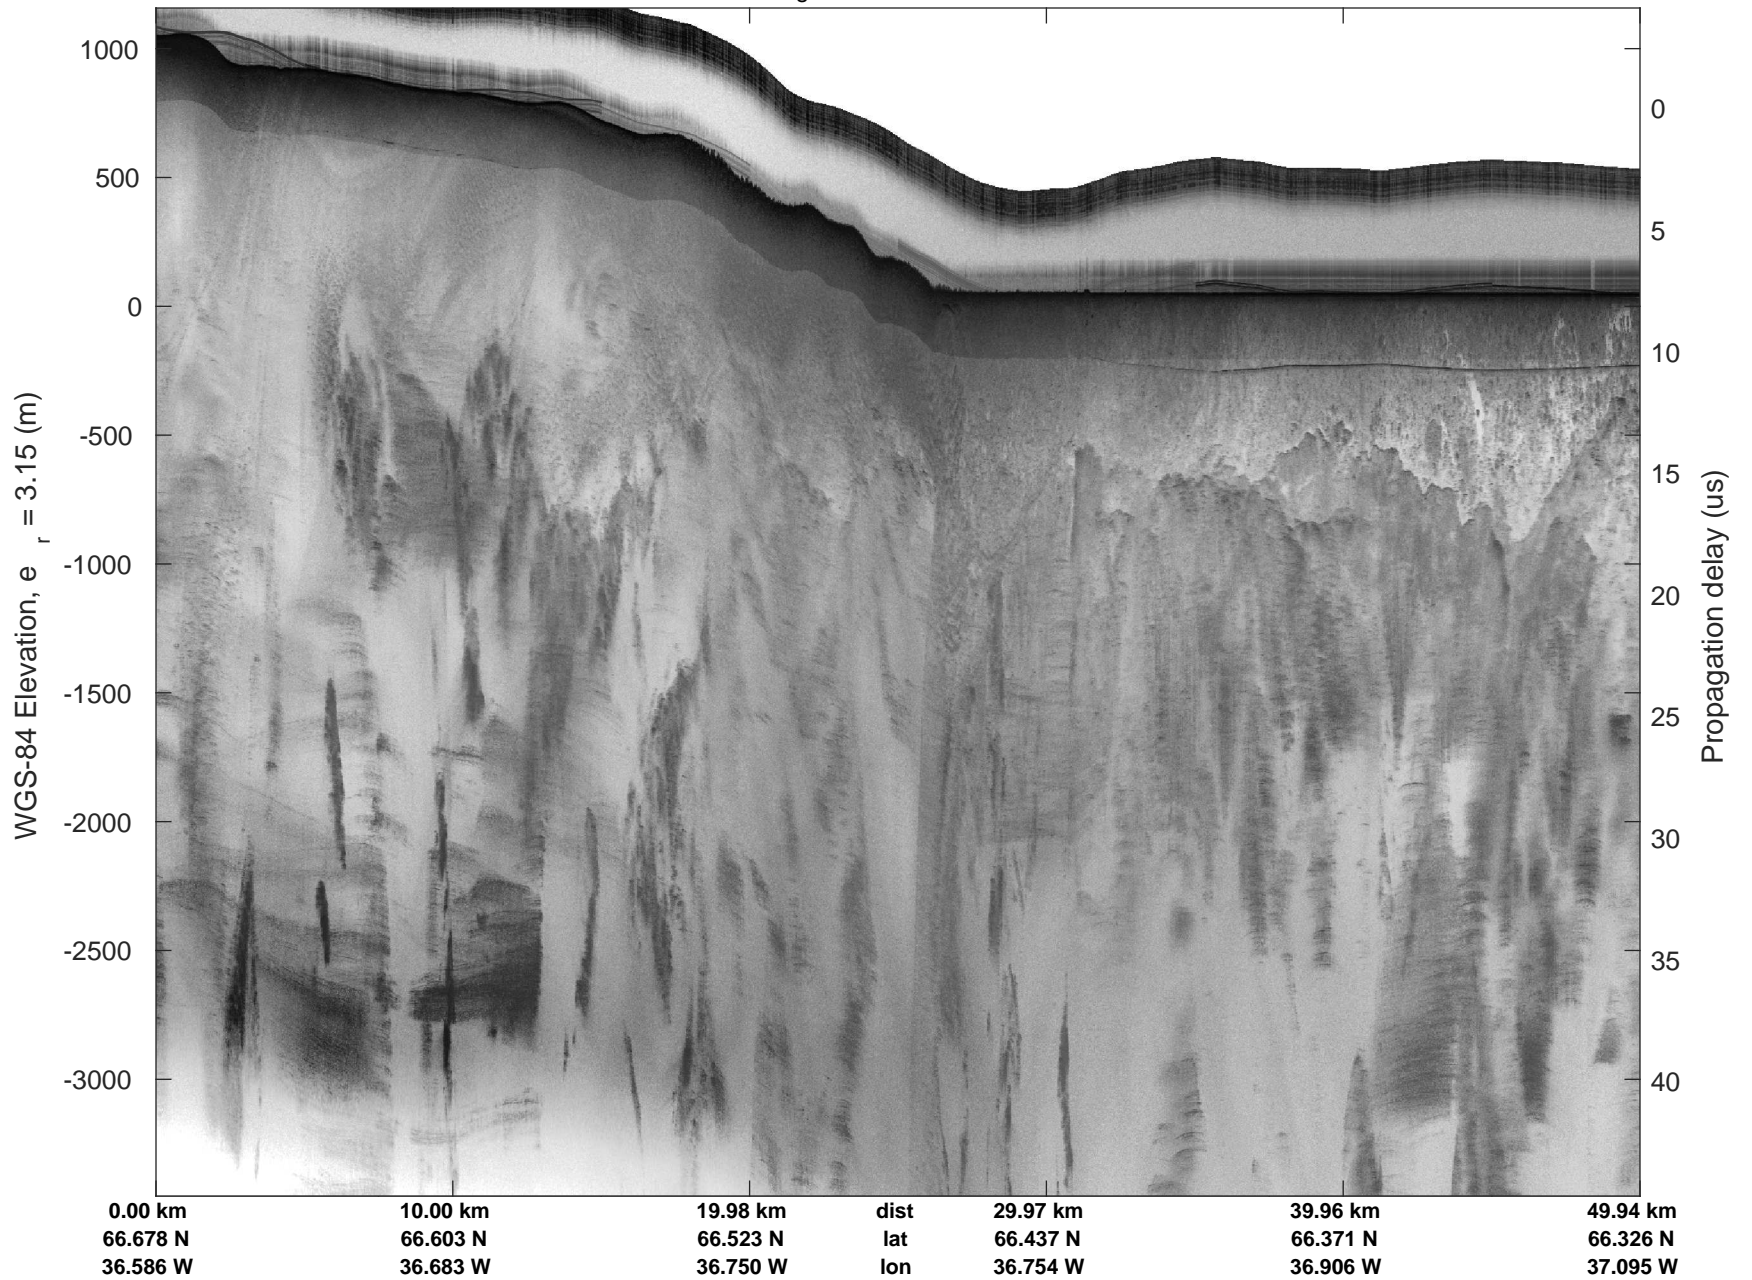

mcords5 2016_Greenland_P3: "Helheim-Kanger" 20160513_02_007: 15:53:44.7 to 16:00:05.0 GPS