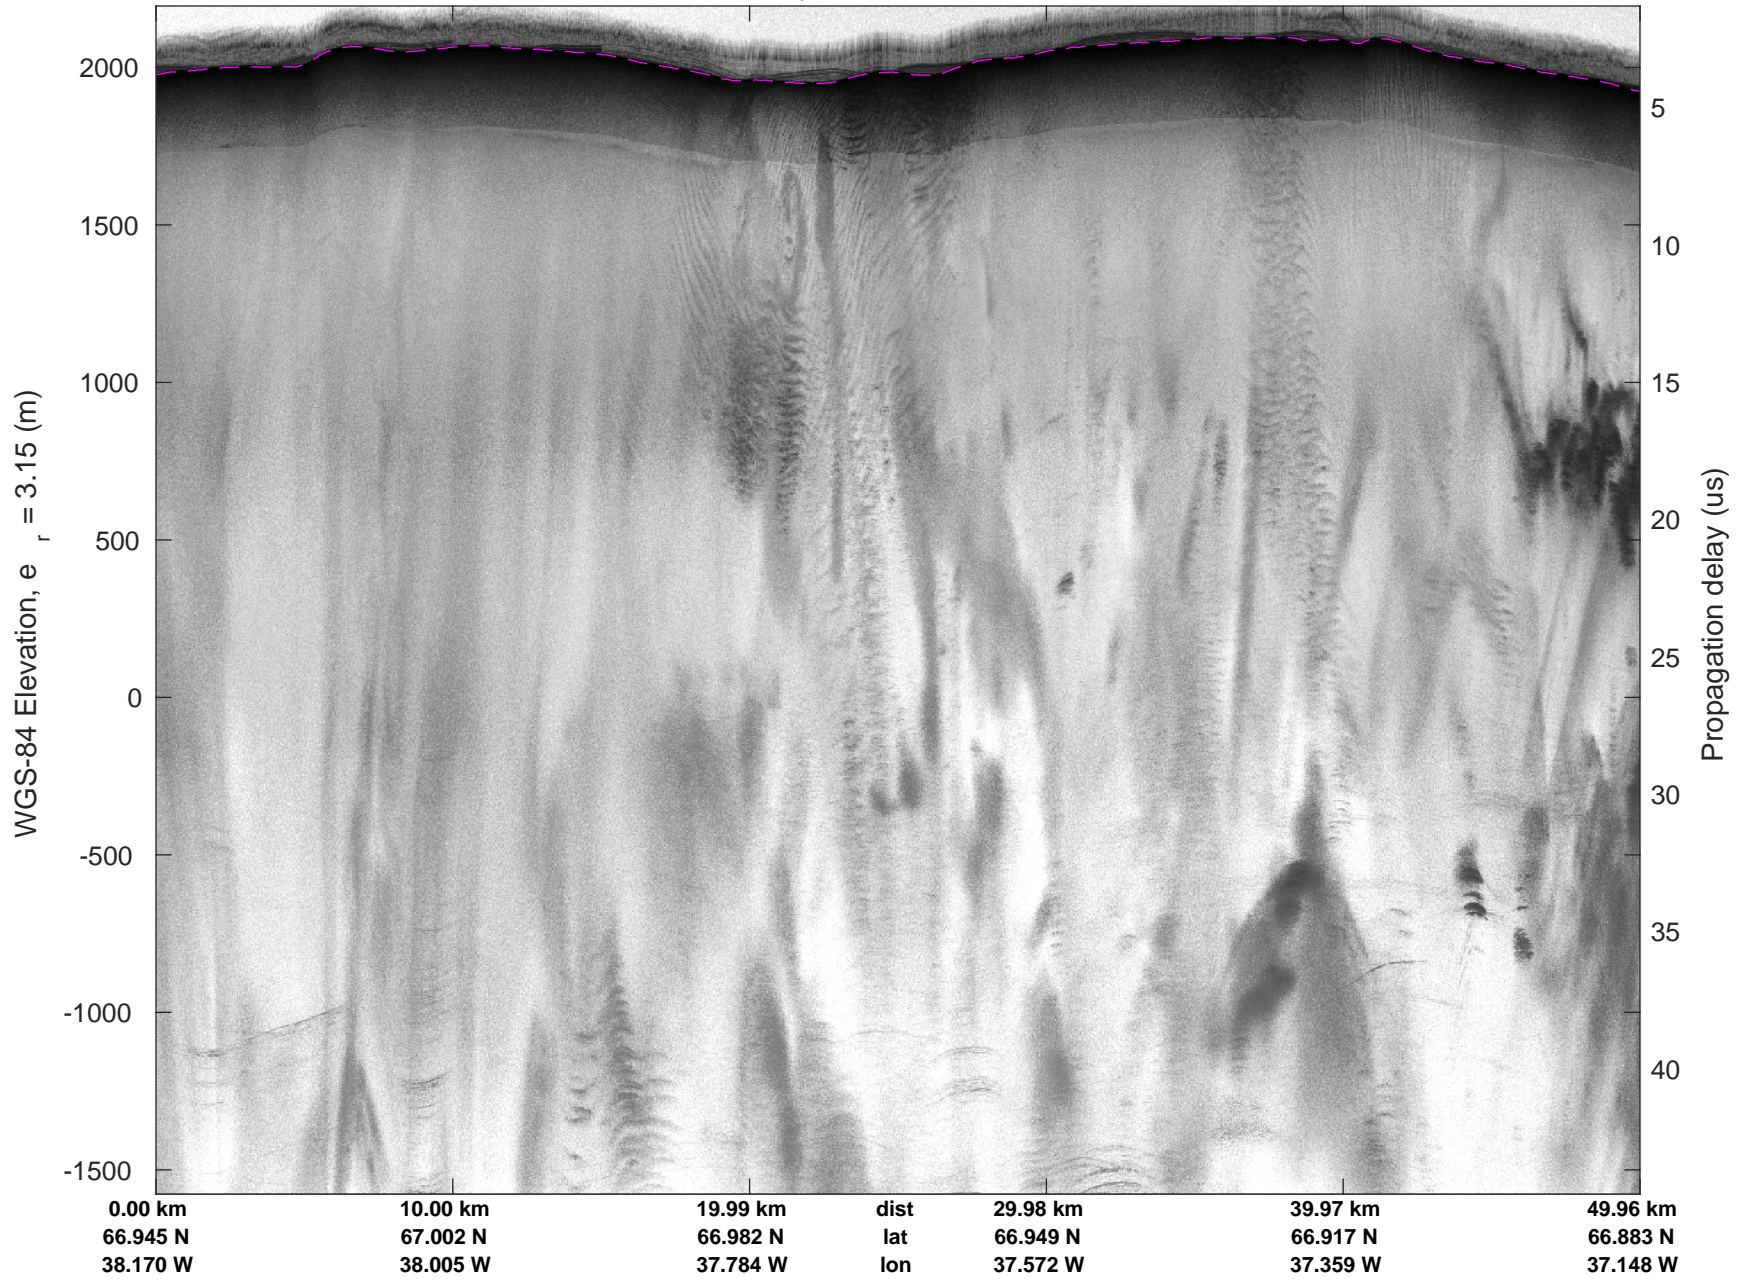

mcords5 2016_Greenland_P3: "Helheim-Kanger" 20160513_02_010: 16:12:56.6 to 16:19:13.0 GPS