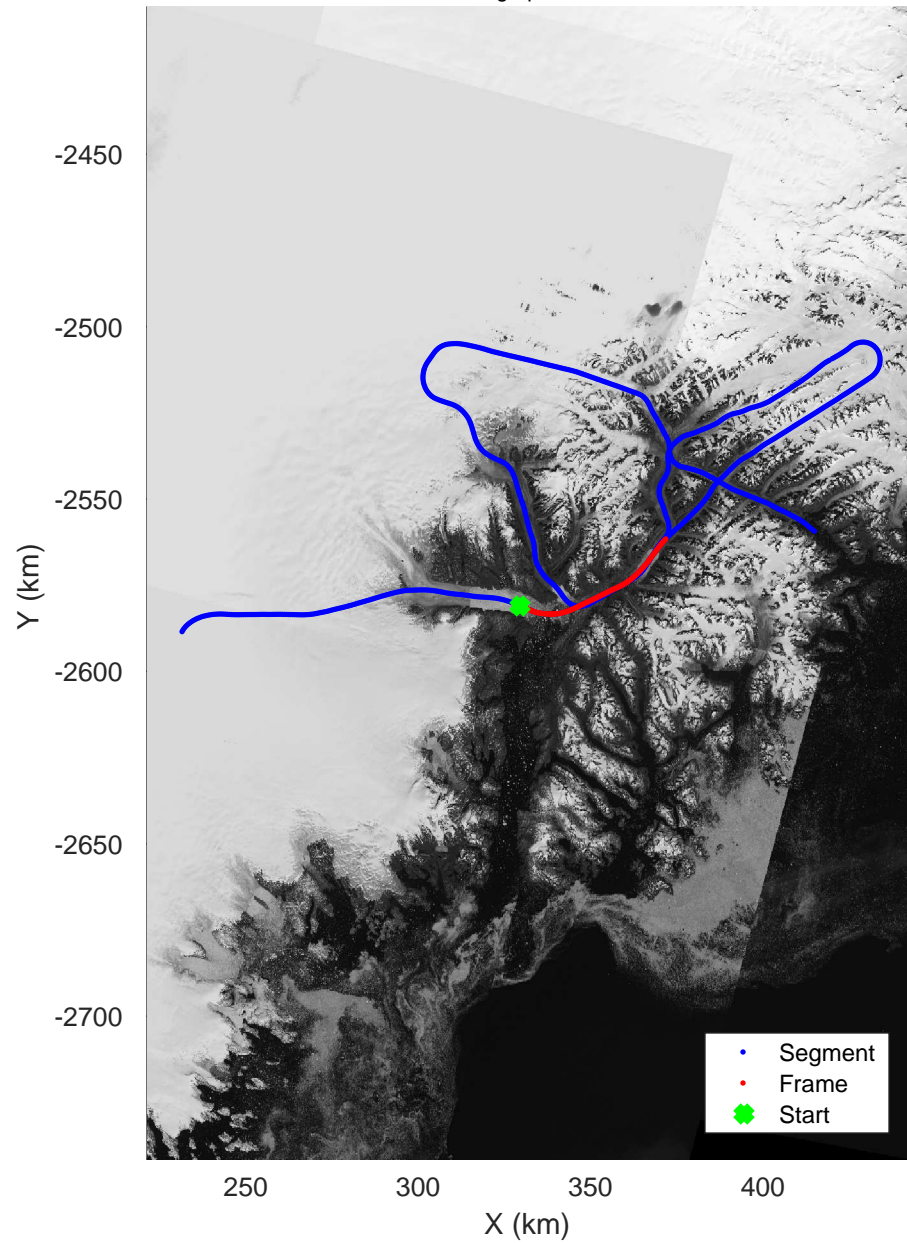

Helheim-Kanger
20160513_02_003
Polar Stereograph 70N/-45E