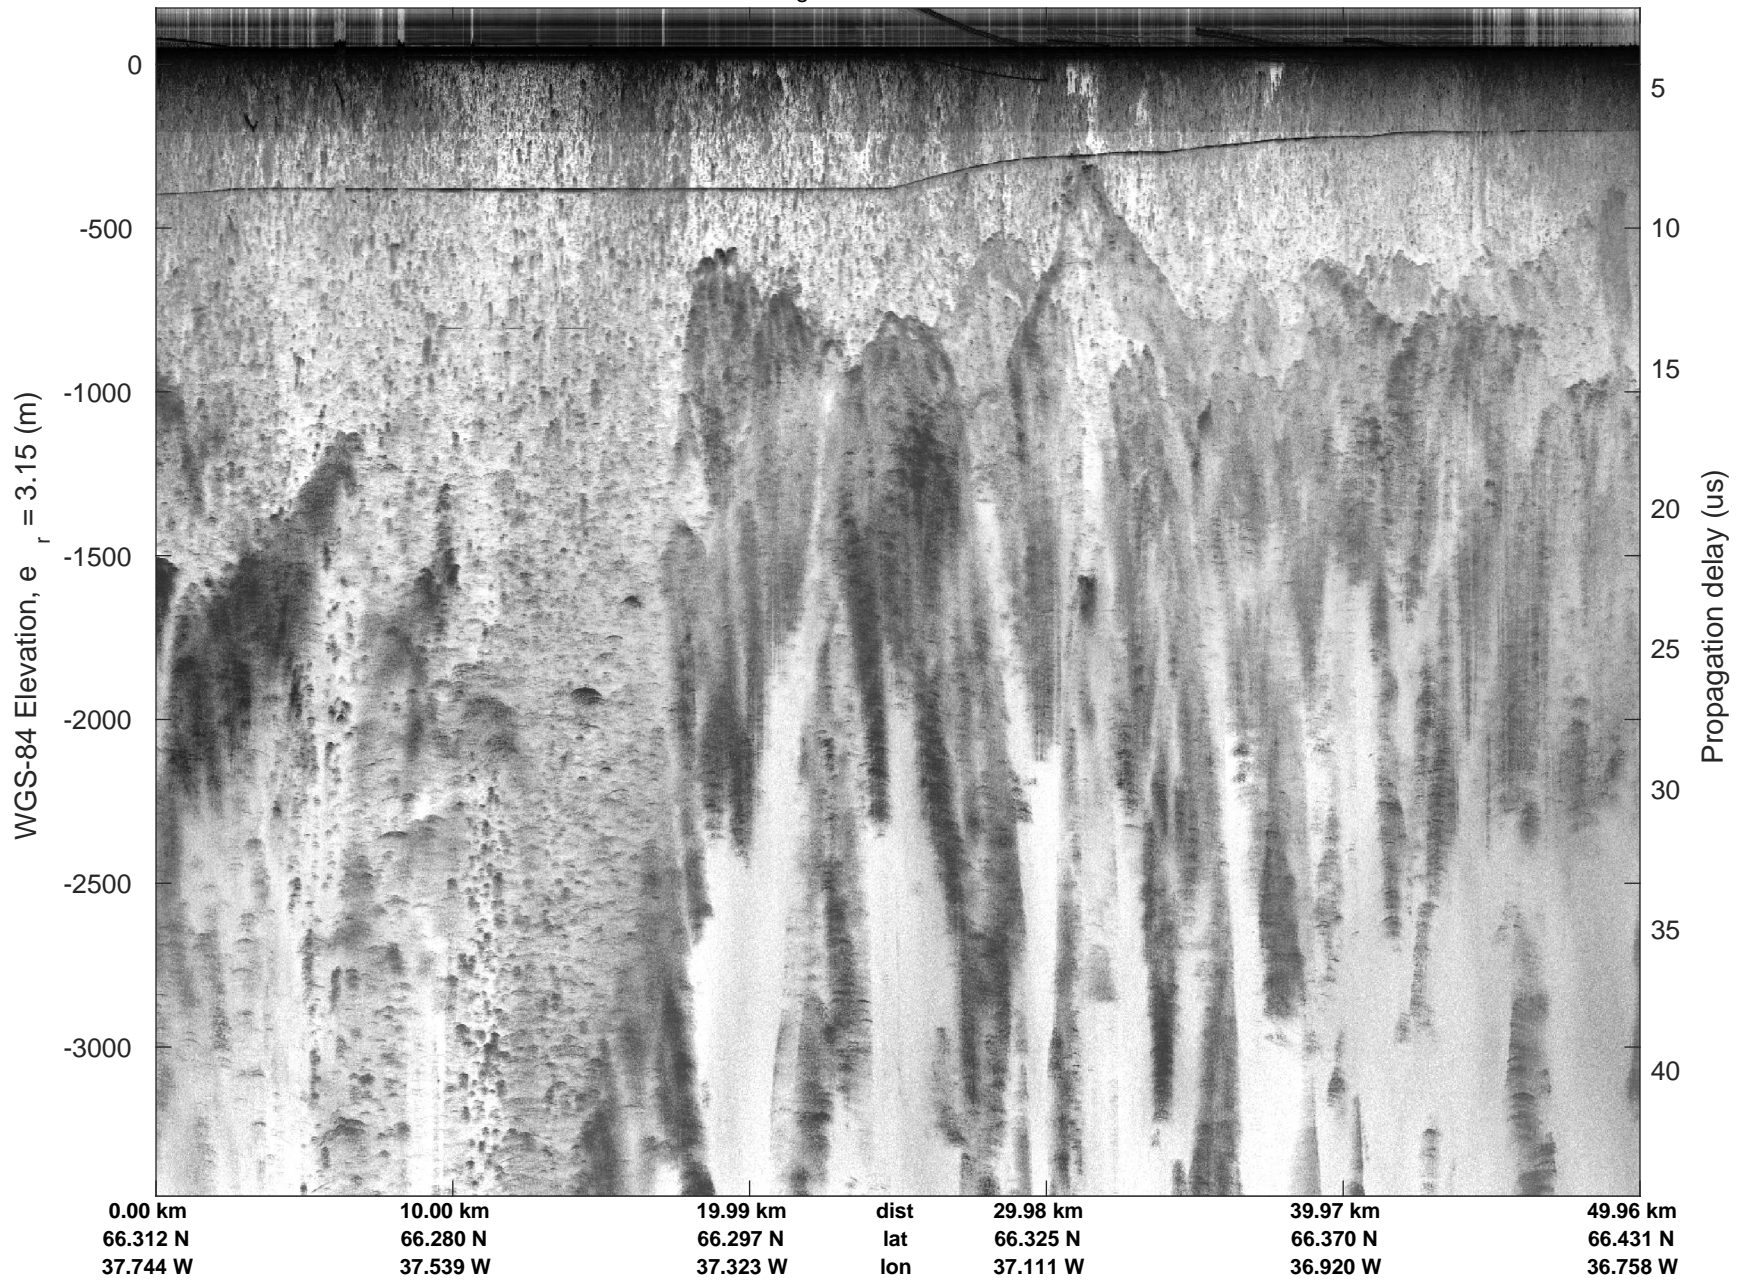

mcords5 2016_Greenland_P3: "Helheim-Kanger" 20160513_02_003: 15:28:43.9 to 15:34:57.5 GPS