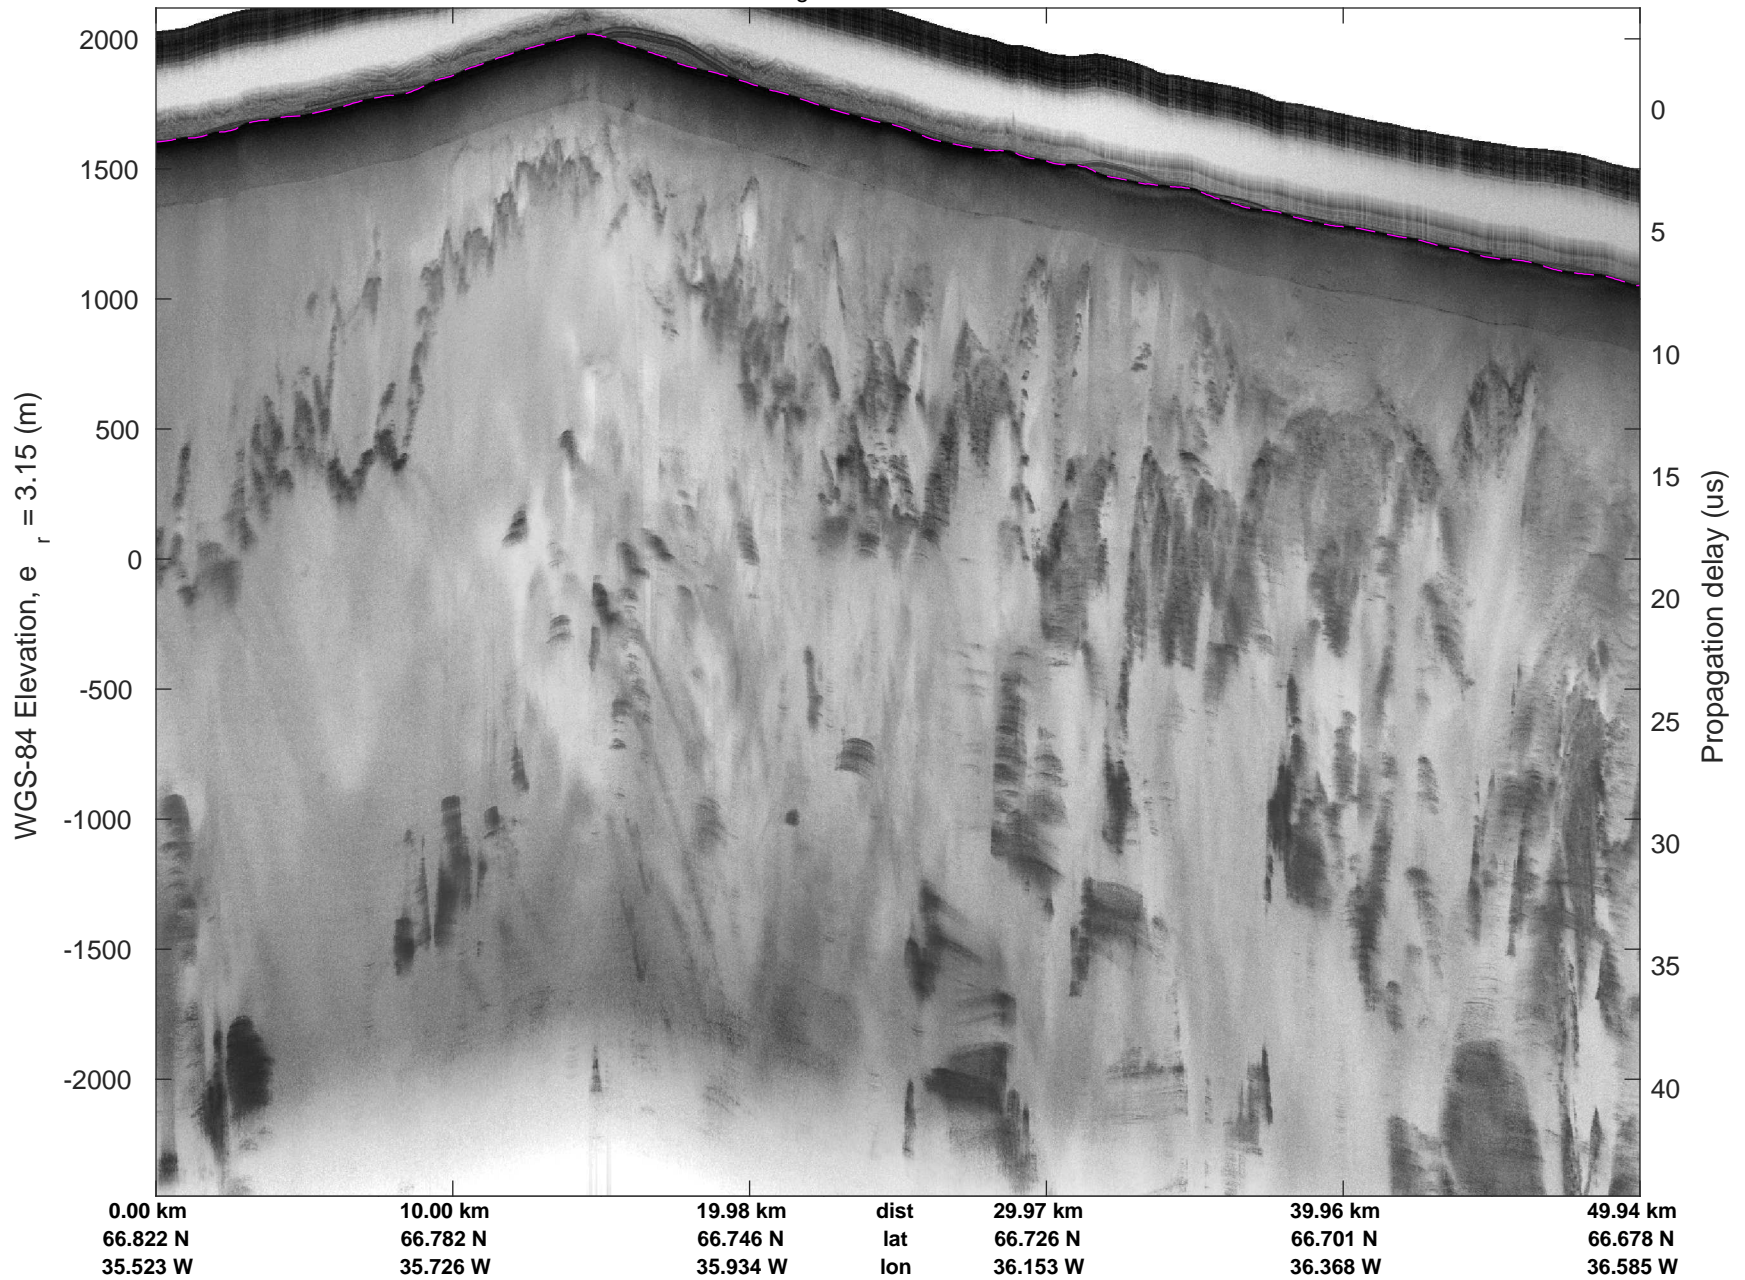

mcords5 2016_Greenland_P3: "Helheim-Kanger" 20160513_02_006: 15:47:12.8 to 15:53:44.5 GPS