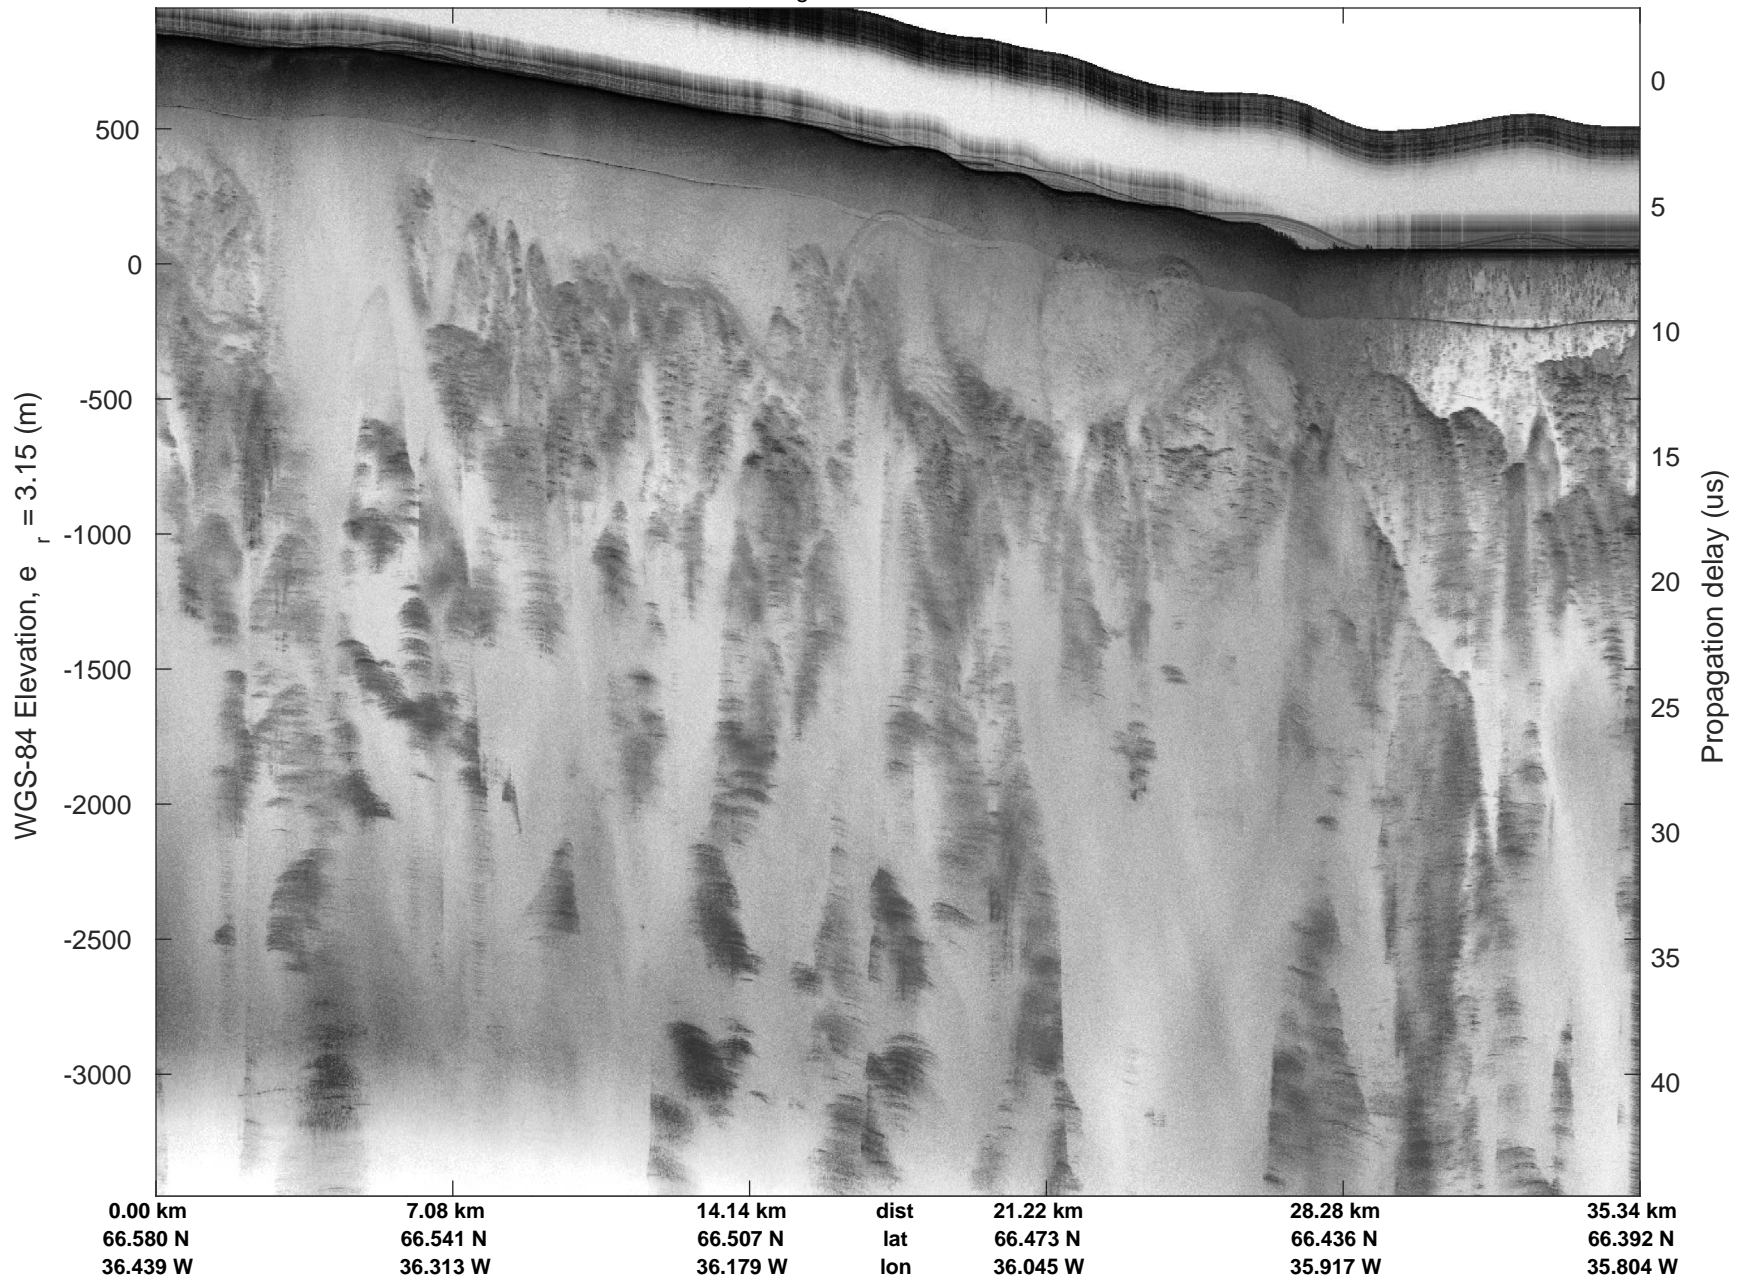

mcords5 2016_Greenland_P3: "Helheim-Kanger" 20160513_02_012: 16:25:45.4 to 16:30:17.5 GPS