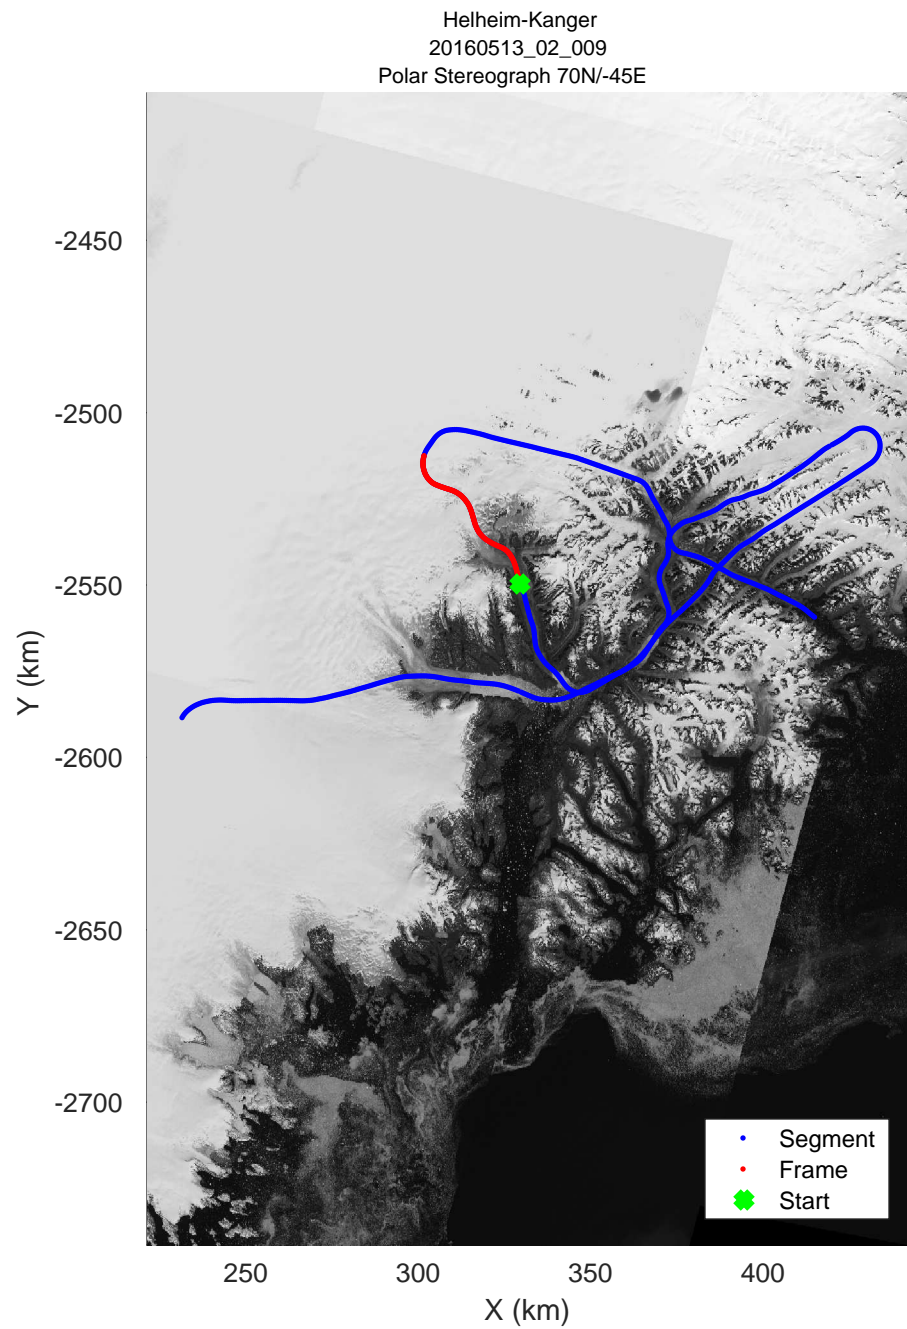

Helheim-Kanger
20160513_02_008
Polar Stereograph 70N/-45E

mcords5 2016_Greenland_P3: "Helheim-Kanger" 20160513_02_008: 16:00:05.3 to 16:06:30.3 GPS

mcords5 2016_Greenland_P3: "Helheim-Kanger" 20160513_02_008: 16:00:05.3 to 16:06:30.3 GPS