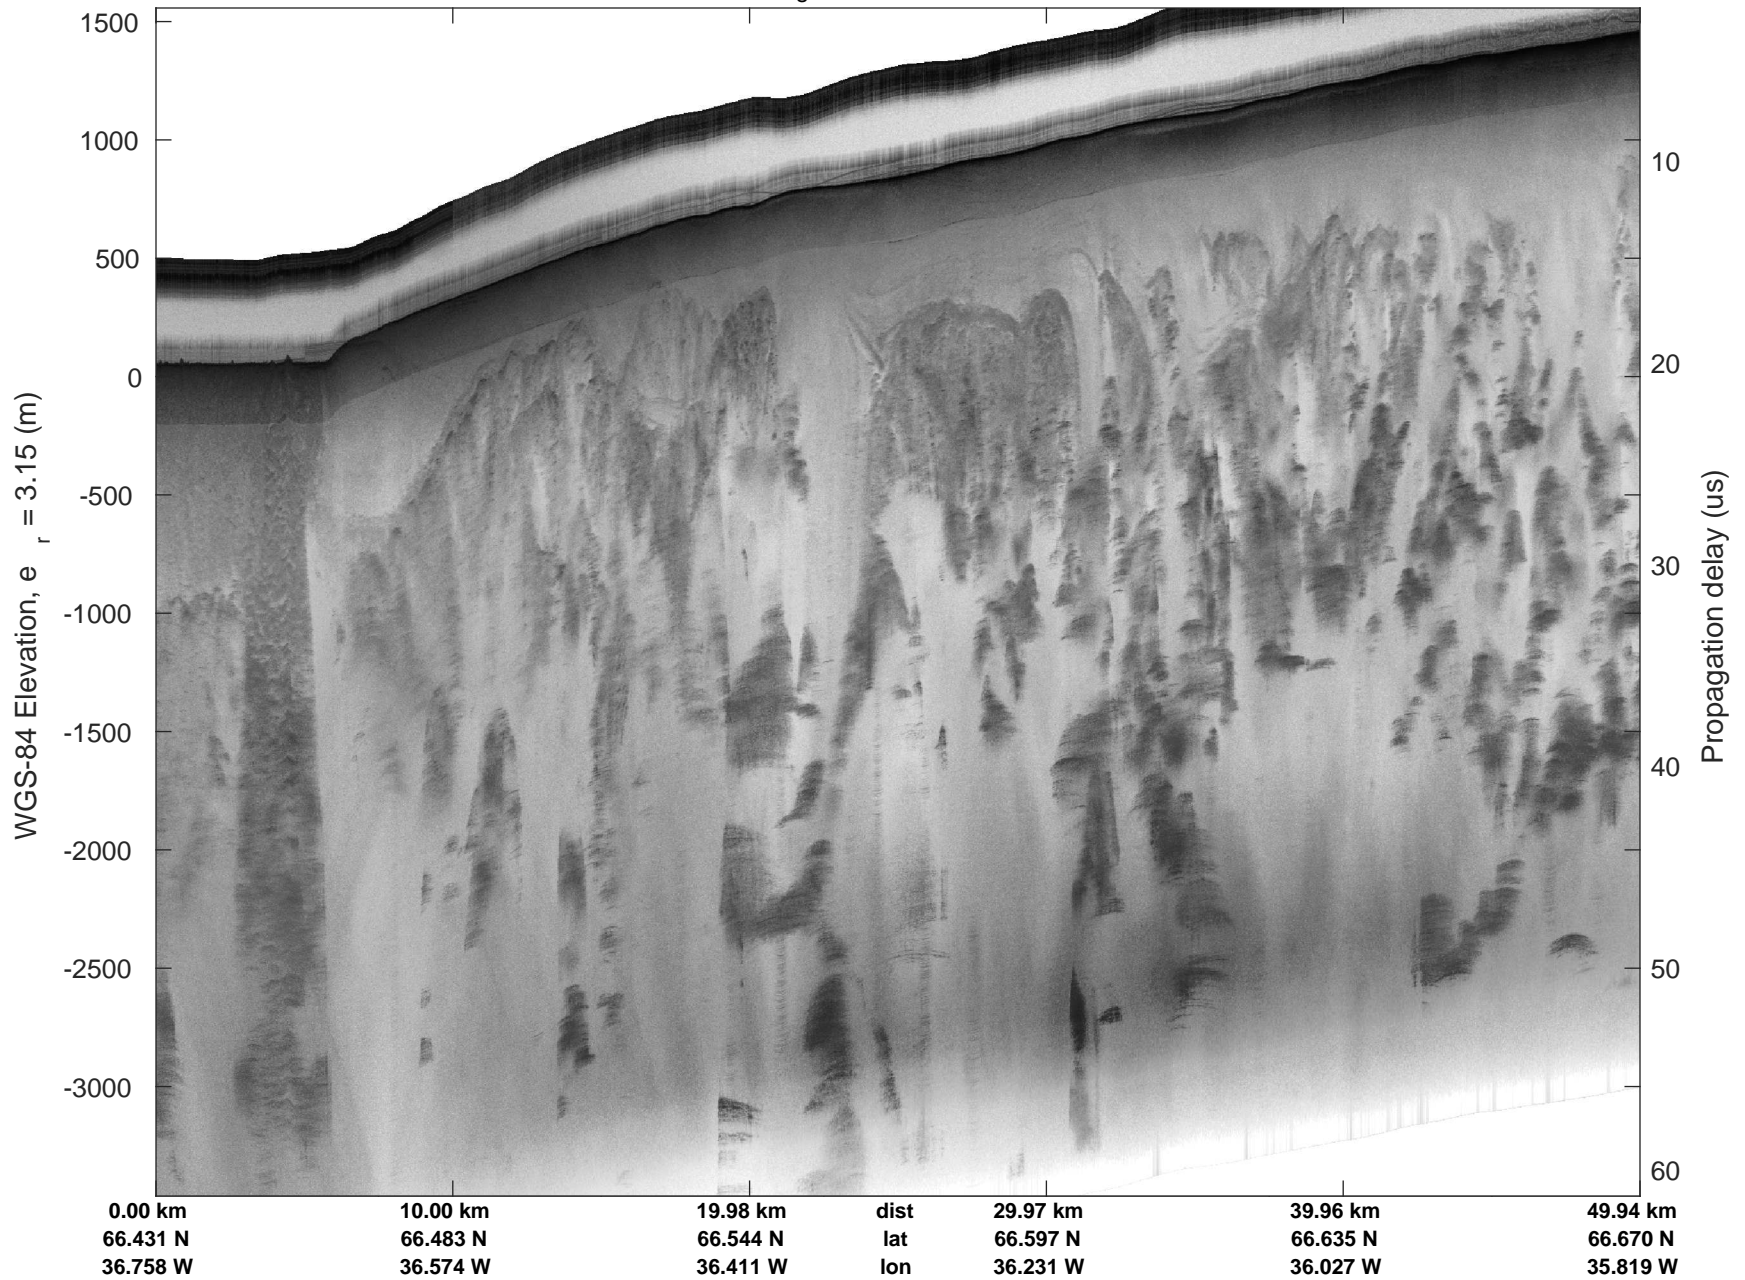

mcords5 2016_Greenland_P3: "Helheim-Kanger" 20160513_02_004: 15:34:57.7 to 15:41:00.3 GPS