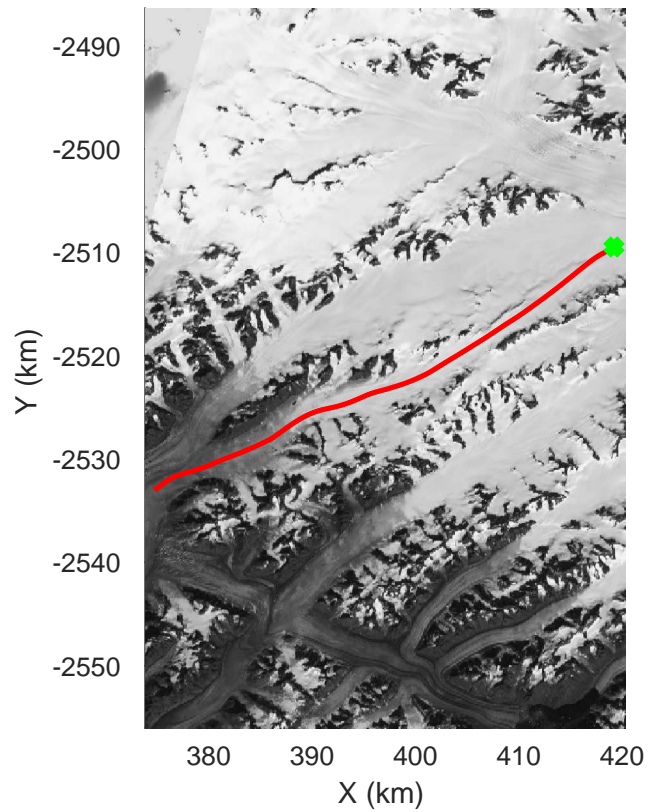

Helheim-Kanger
20160513_02_005
Polar Stereograph 70N/-45E

mcords5 2016_Greenland_P3: "Helheim-Kanger" 20160513_02_005: 15:41:00.6 to 15:47:12.5 GPS

mcords5 2016_Greenland_P3: "Helheim-Kanger" 20160513_02_005: 15:41:00.6 to 15:47:12.5 GPS