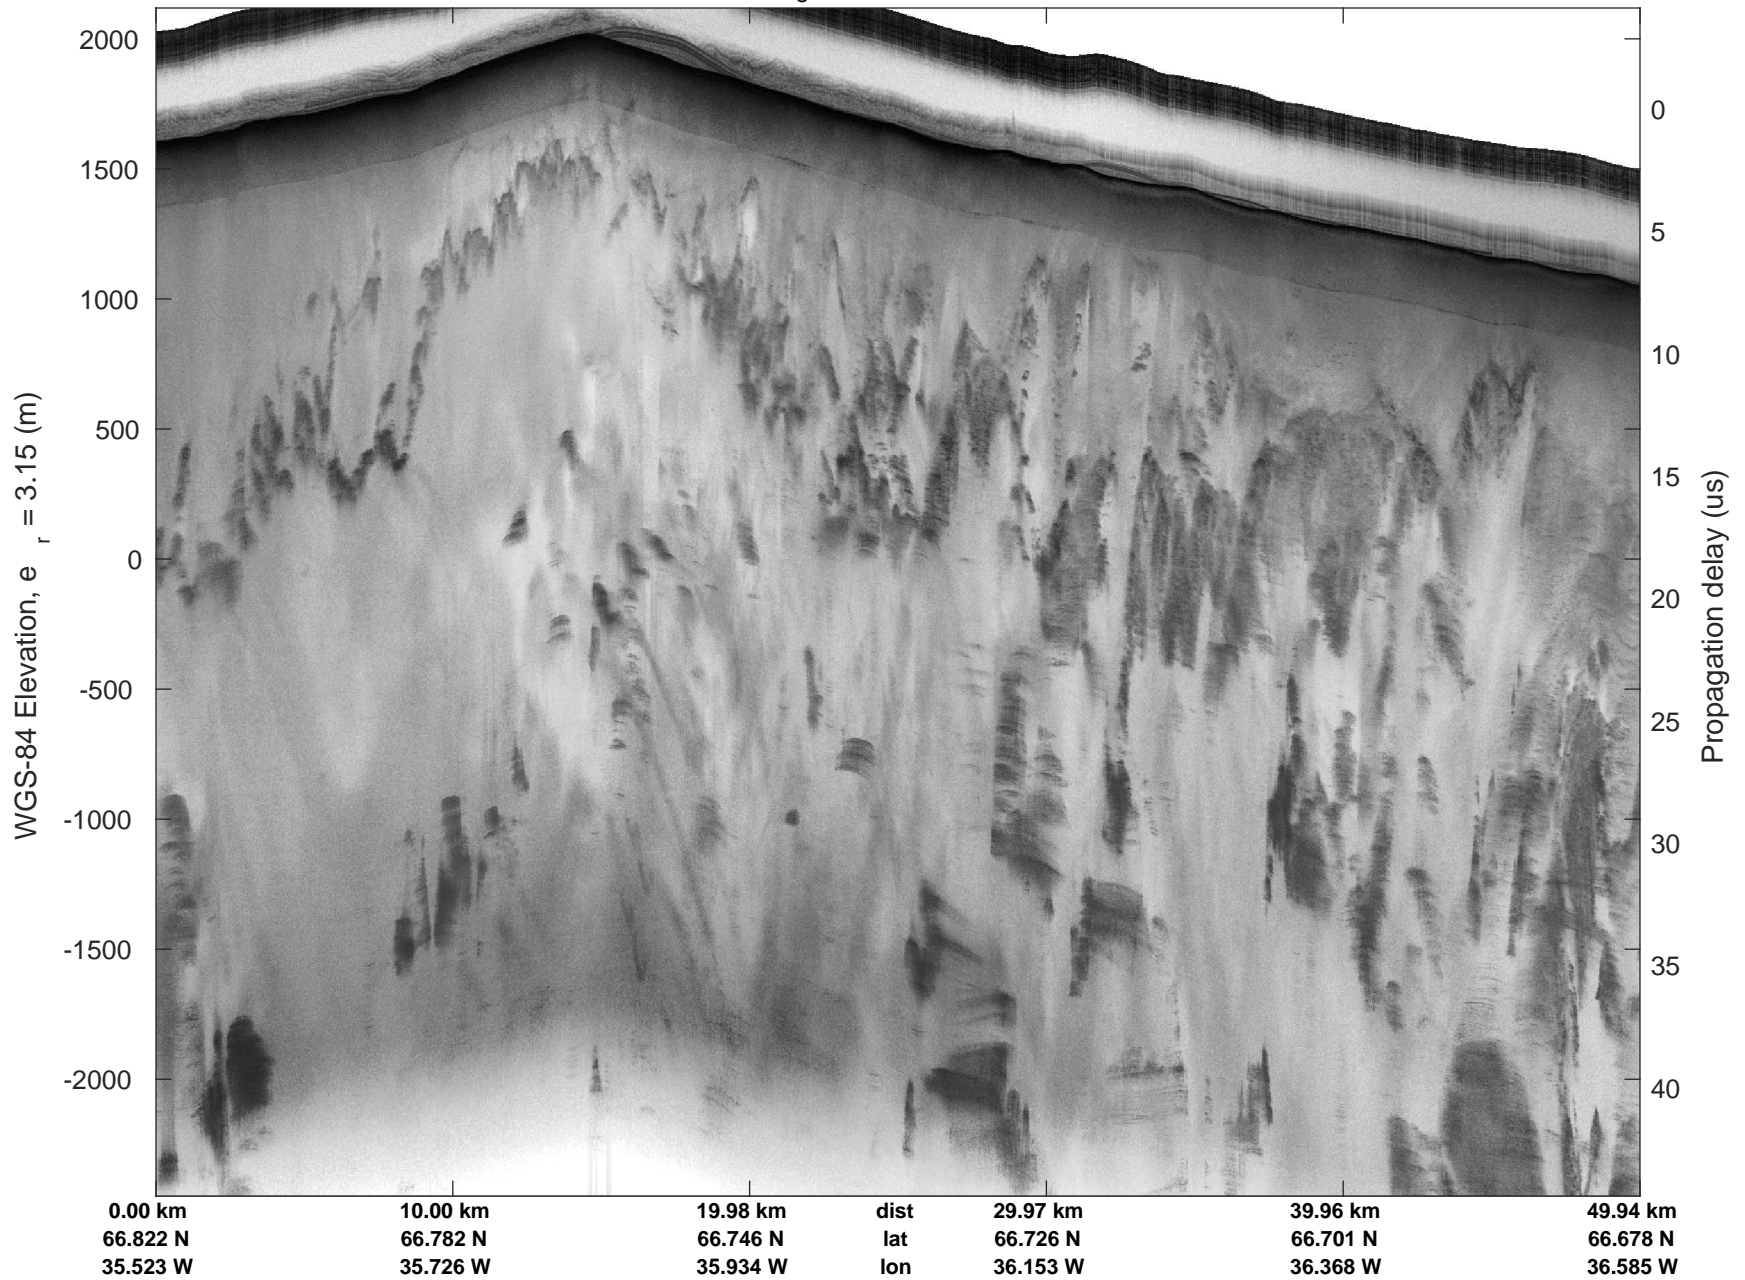

mcords5 2016_Greenland_P3: "Helheim-Kanger" 20160513_02_006: 15:47:12.8 to 15:53:44.5 GPS