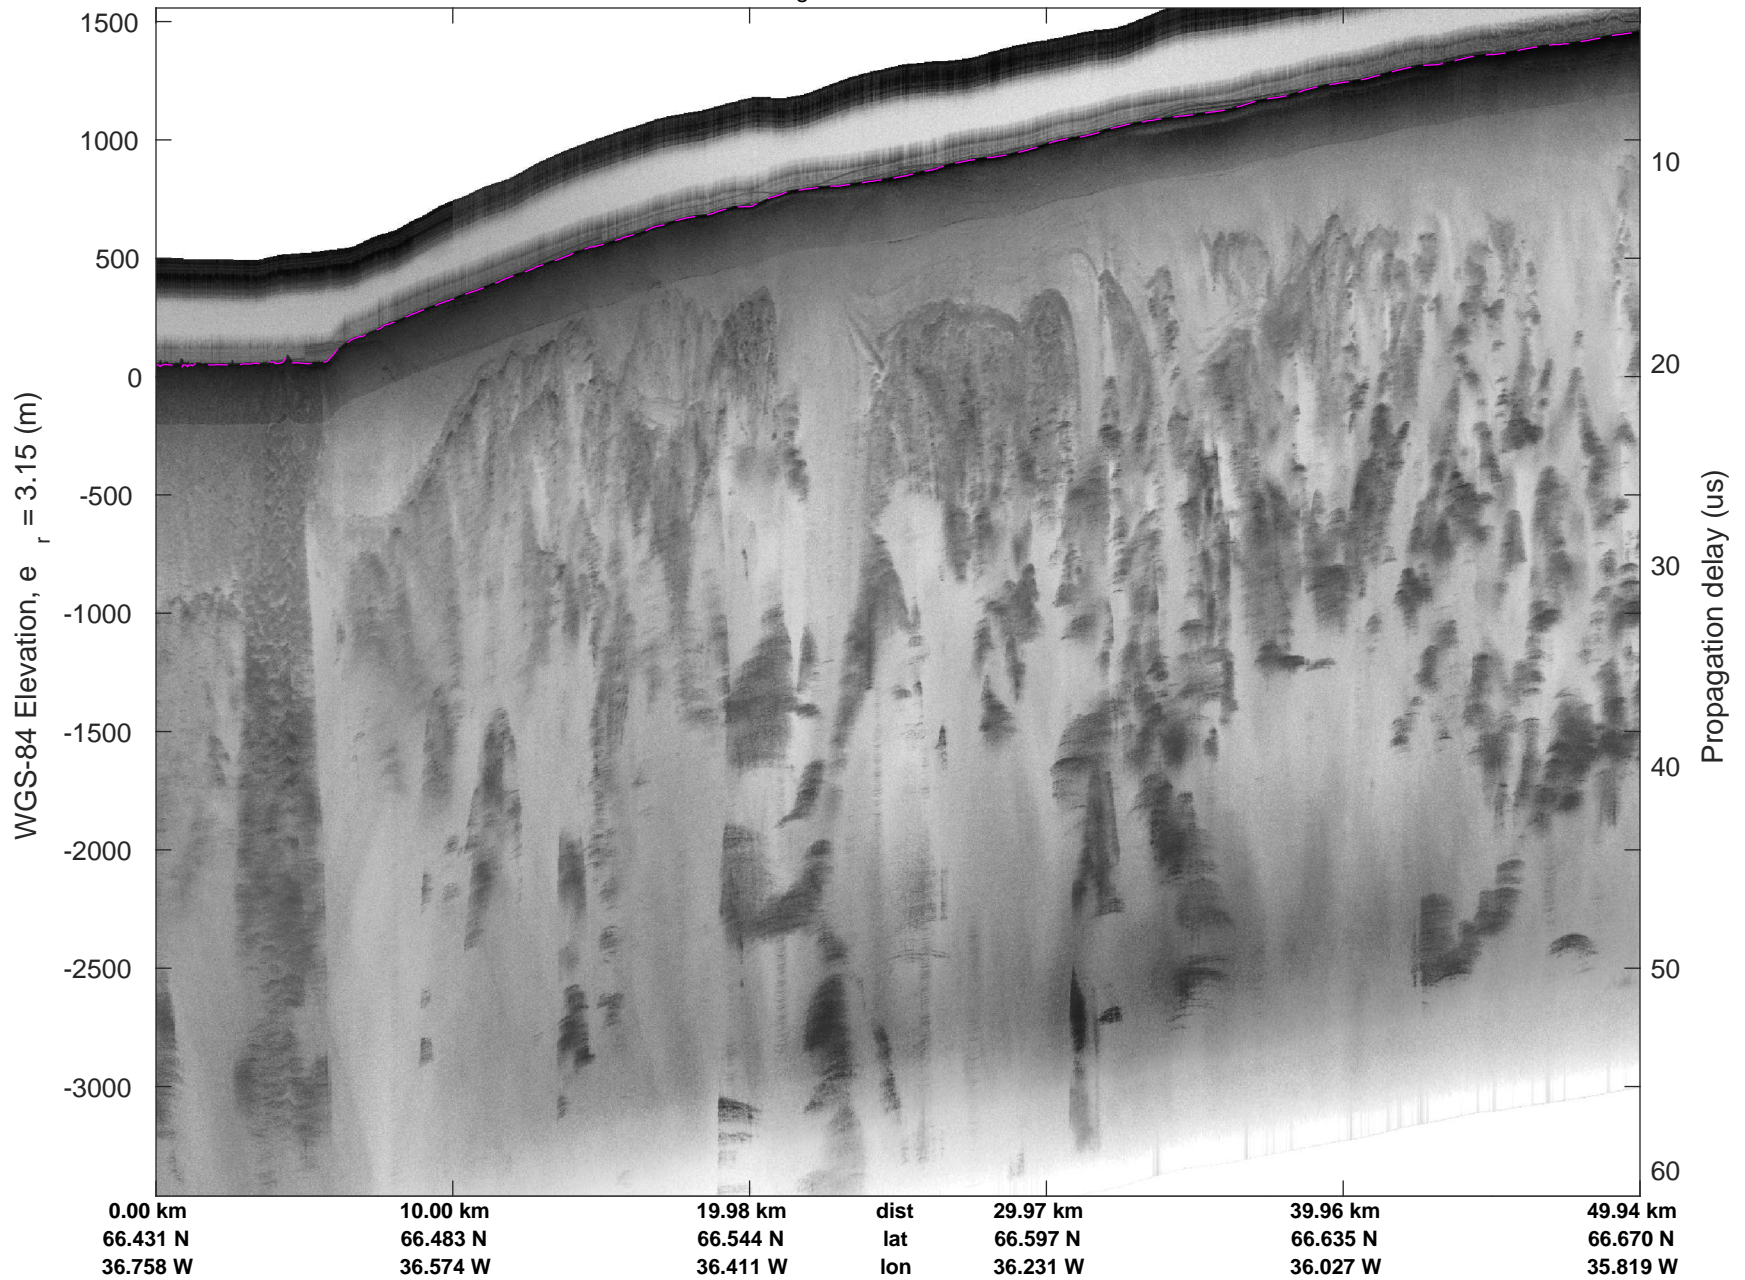

Helheim-Kanger
20160513_02_003
Polar Stereograph 70N/-45E

mcords5 2016_Greenland_P3: "Helheim-Kanger" 20160513_02_003: 15:28:43.9 to 15:34:57.5 GPS

mcords5 2016_Greenland_P3: "Helheim-Kanger" 20160513_02_003: 15:28:43.9 to 15:34:57.5 GPS

Helheim-Kanger
20160513_02_004
Polar Stereograph 70N/-45E

mcords5 2016_Greenland_P3: "Helheim-Kanger" 20160513_02_004: 15:34:57.7 to 15:41:00.3 GPS

mcords5 2016_Greenland_P3: "Helheim-Kanger" 20160513_02_004: 15:34:57.7 to 15:41:00.3 GPS