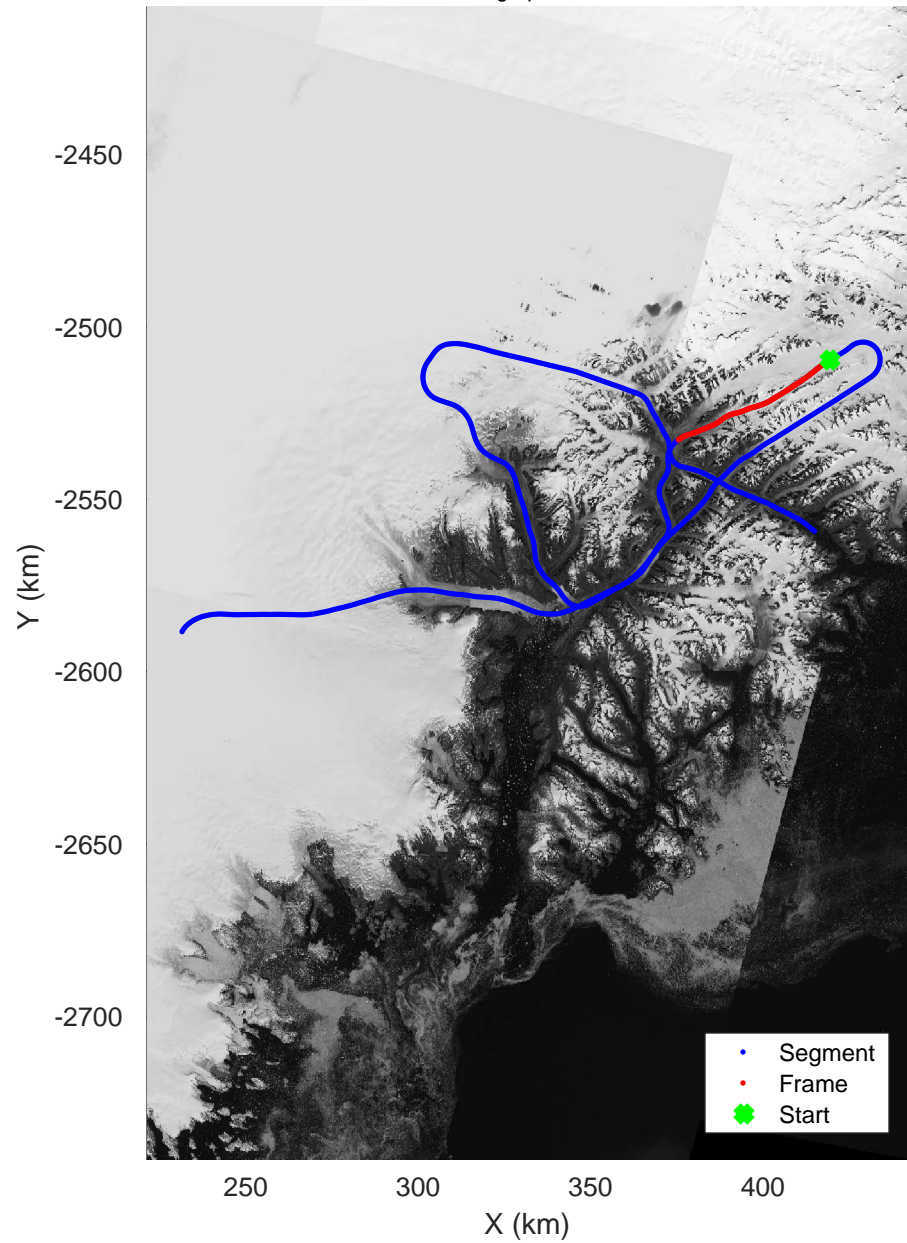

Helheim-Kanger
20160513_02_006
Polar Stereograph 70N/-45E