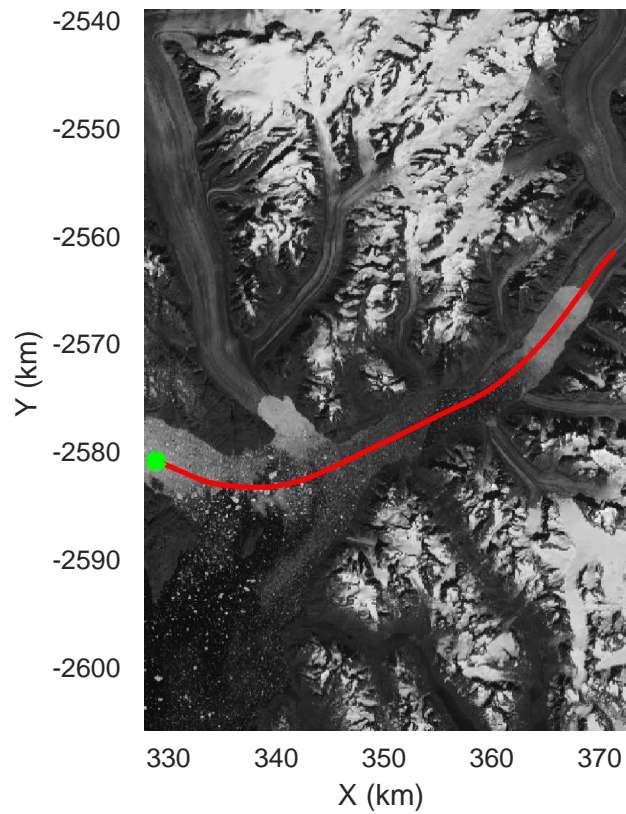

Helheim-Kanger
20160513_02_002
Polar Stereograph 70N/-45E

mcords5 2016_Greenland_P3: "Helheim-Kanger" 20160513_02_002: 15:22:30.4 to 15:28:43.6 GPS

mcords5 2016_Greenland_P3: "Helheim-Kanger" 20160513_02_002: 15:22:30.4 to 15:28:43.6 GPS