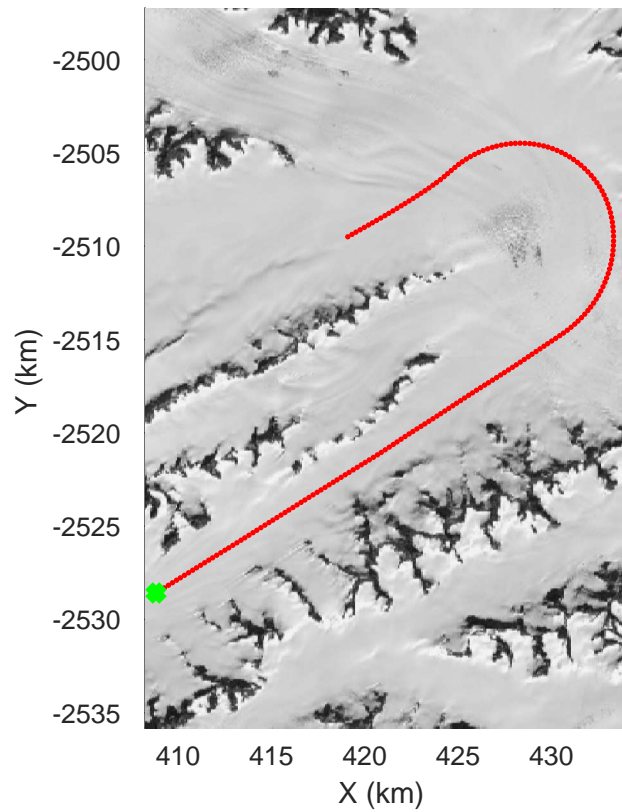

Helheim-Kanger
20160513_02_004
Polar Stereograph 70N/-45E

mcords5 2016_Greenland_P3: "Helheim-Kanger" 20160513_02_004: 15:34:57.7 to 15:41:00.3 GPS

mcords5 2016_Greenland_P3: "Helheim-Kanger" 20160513_02_004: 15:34:57.7 to 15:41:00.3 GPS