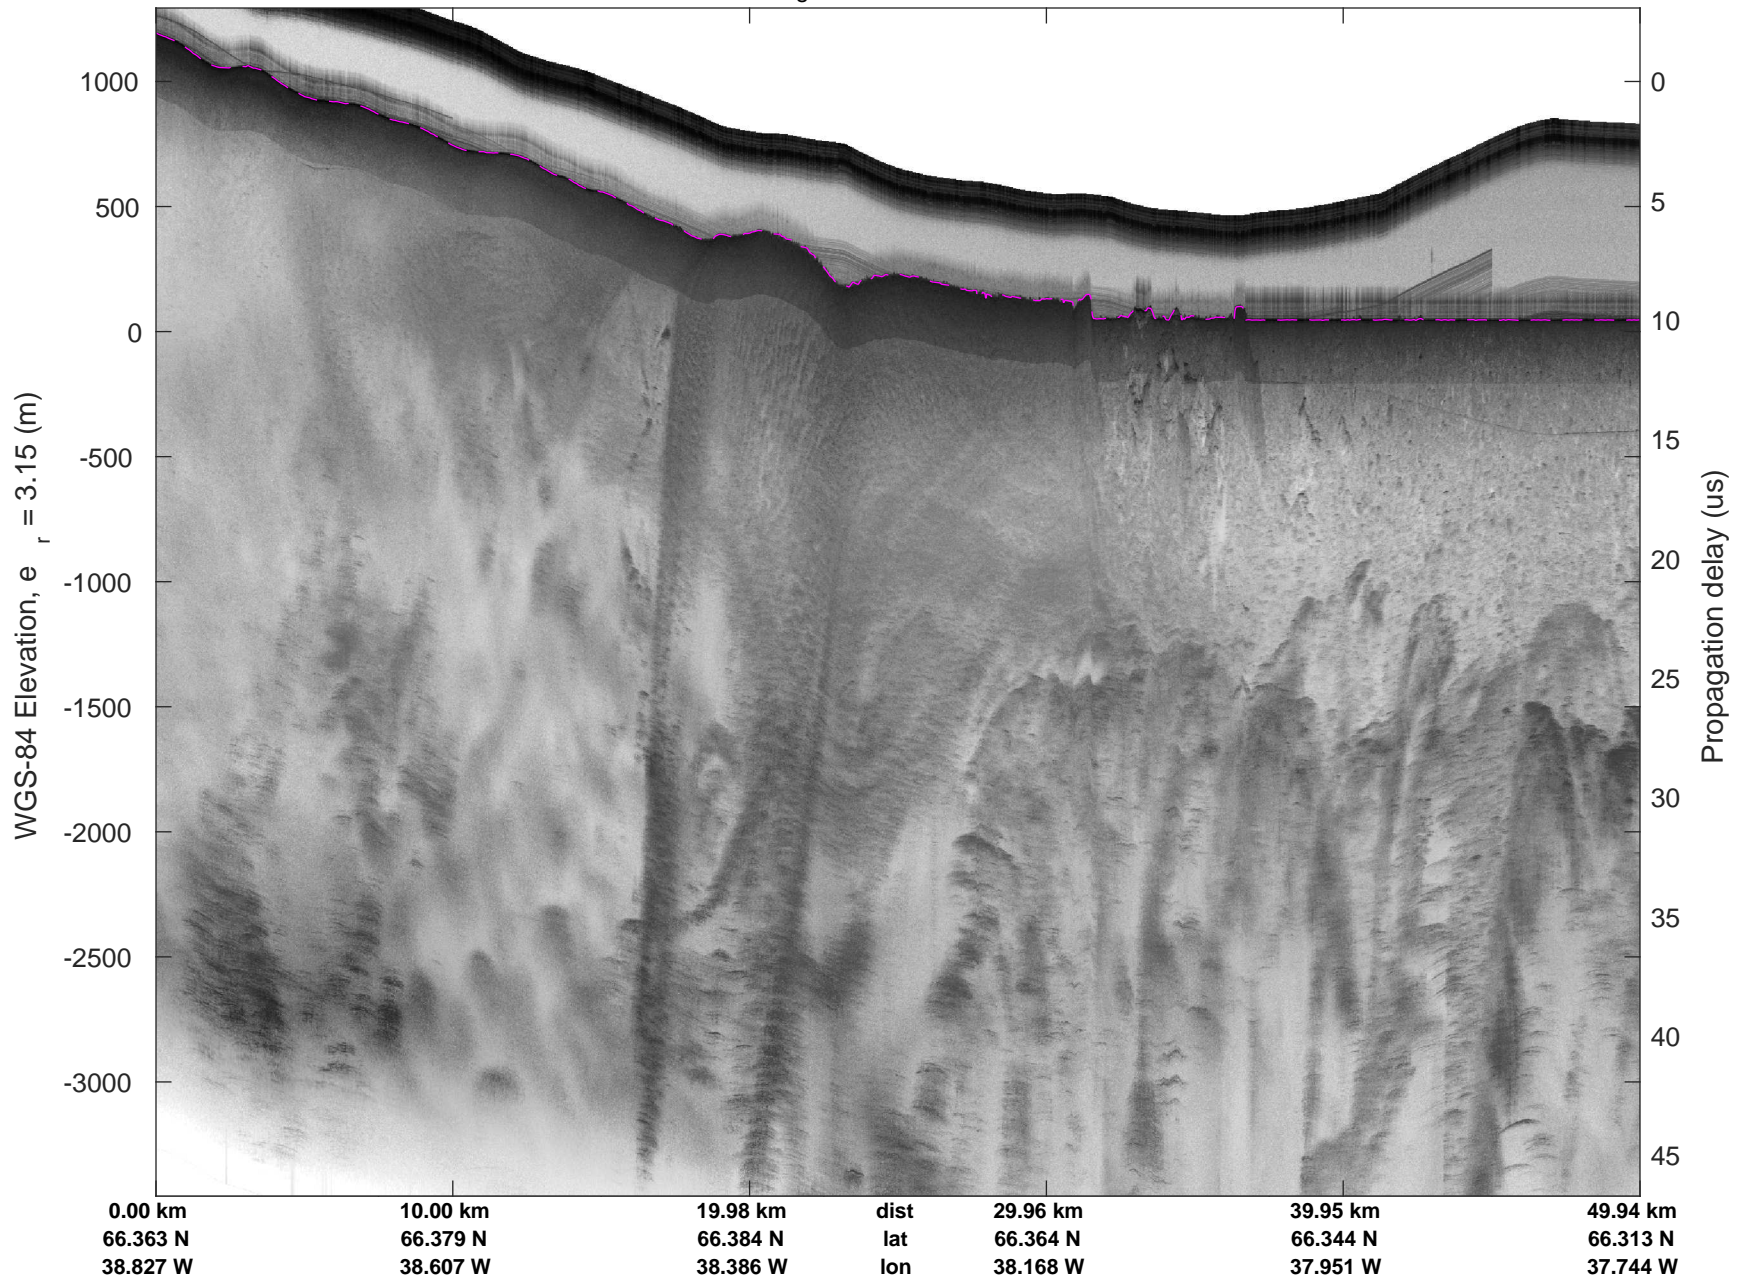

Helheim-Kanger
20160513_02_001
Polar Stereograph 70N/-45E

mcords5 2016_Greenland_P3: "Helheim-Kanger" 20160513_02_001: 15:16:18.3 to 15:22:30.1 GPS

mcords5 2016_Greenland_P3: "Helheim-Kanger" 20160513_02_001: 15:16:18.3 to 15:22:30.1 GPS

Helheim-Kanger
20160513_02_002
Polar Stereograph 70N/-45E

mcords5 2016_Greenland_P3: "Helheim-Kanger" 20160513_02_002: 15:22:30.4 to 15:28:43.6 GPS

mcords5 2016_Greenland_P3: "Helheim-Kanger" 20160513_02_002: 15:22:30.4 to 15:28:43.6 GPS

Helheim-Kanger
20160513_02_003
Polar Stereograph 70N/-45E

mcords5 2016_Greenland_P3: "Helheim-Kanger" 20160513_02_003: 15:28:43.9 to 15:34:57.5 GPS

mcords5 2016_Greenland_P3: "Helheim-Kanger" 20160513_02_003: 15:28:43.9 to 15:34:57.5 GPS

Helheim-Kanger
20160513_02_004
Polar Stereograph 70N/-45E

mcords5 2016_Greenland_P3: "Helheim-Kanger" 20160513_02_004: 15:34:57.7 to 15:41:00.3 GPS

mcords5 2016_Greenland_P3: "Helheim-Kanger" 20160513_02_004: 15:34:57.7 to 15:41:00.3 GPS