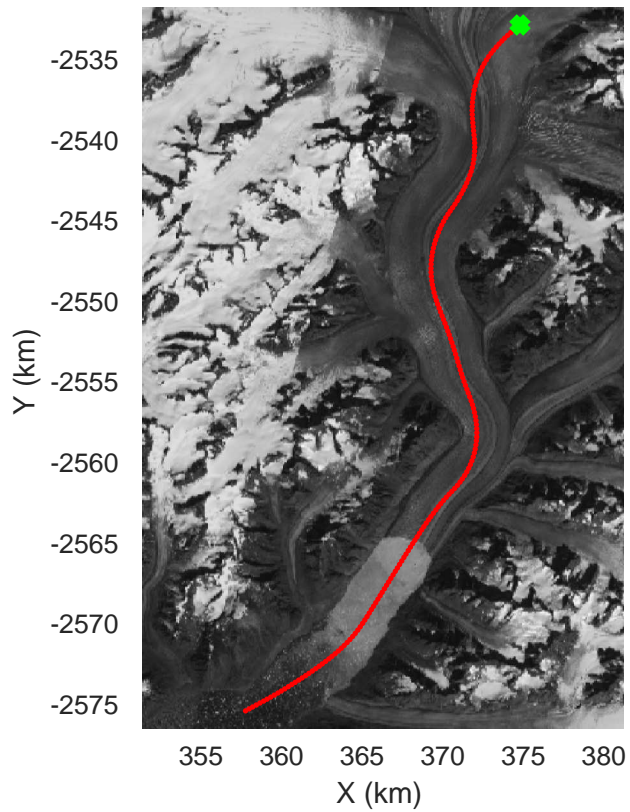

Helheim-Kanger
20160513_02_006
Polar Stereograph 70N/-45E

mcords5 2016_Greenland_P3: "Helheim-Kanger" 20160513_02_006: 15:47:12.8 to 15:53:44.5 GPS

mcords5 2016_Greenland_P3: "Helheim-Kanger" 20160513_02_006: 15:47:12.8 to 15:53:44.5 GPS