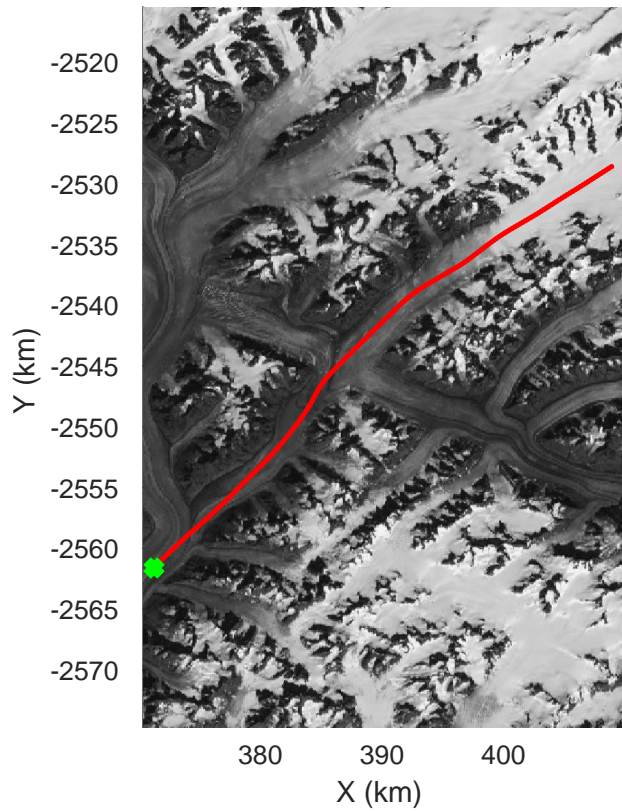

Helheim-Kanger
20160513_02_003
Polar Stereograph 70N/-45E

mcords5 2016_Greenland_P3: "Helheim-Kanger" 20160513_02_003: 15:28:43.9 to 15:34:57.5 GPS

mcords5 2016_Greenland_P3: "Helheim-Kanger" 20160513_02_003: 15:28:43.9 to 15:34:57.5 GPS