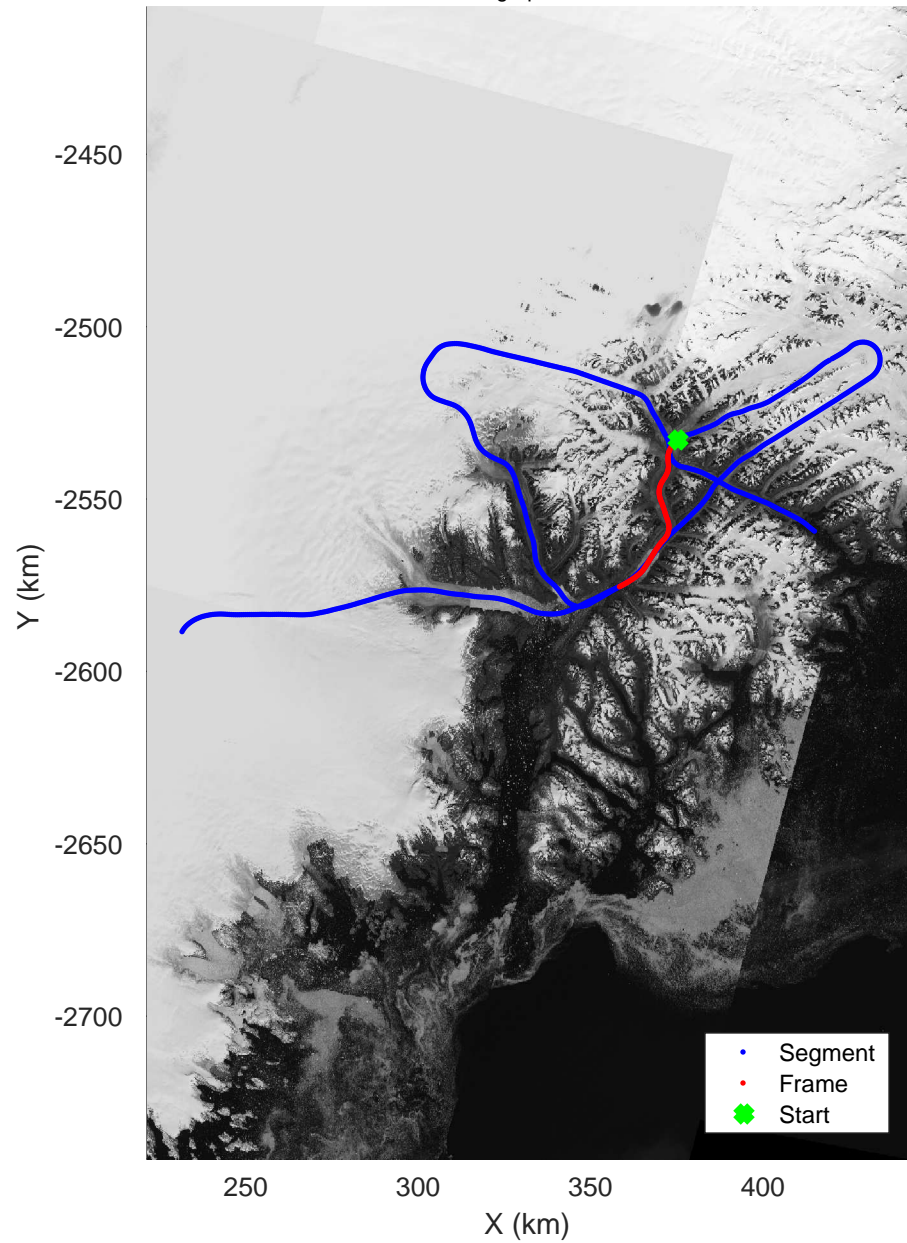

Helheim-Kanger
20160513_02_007
Polar Stereograph 70N/-45E