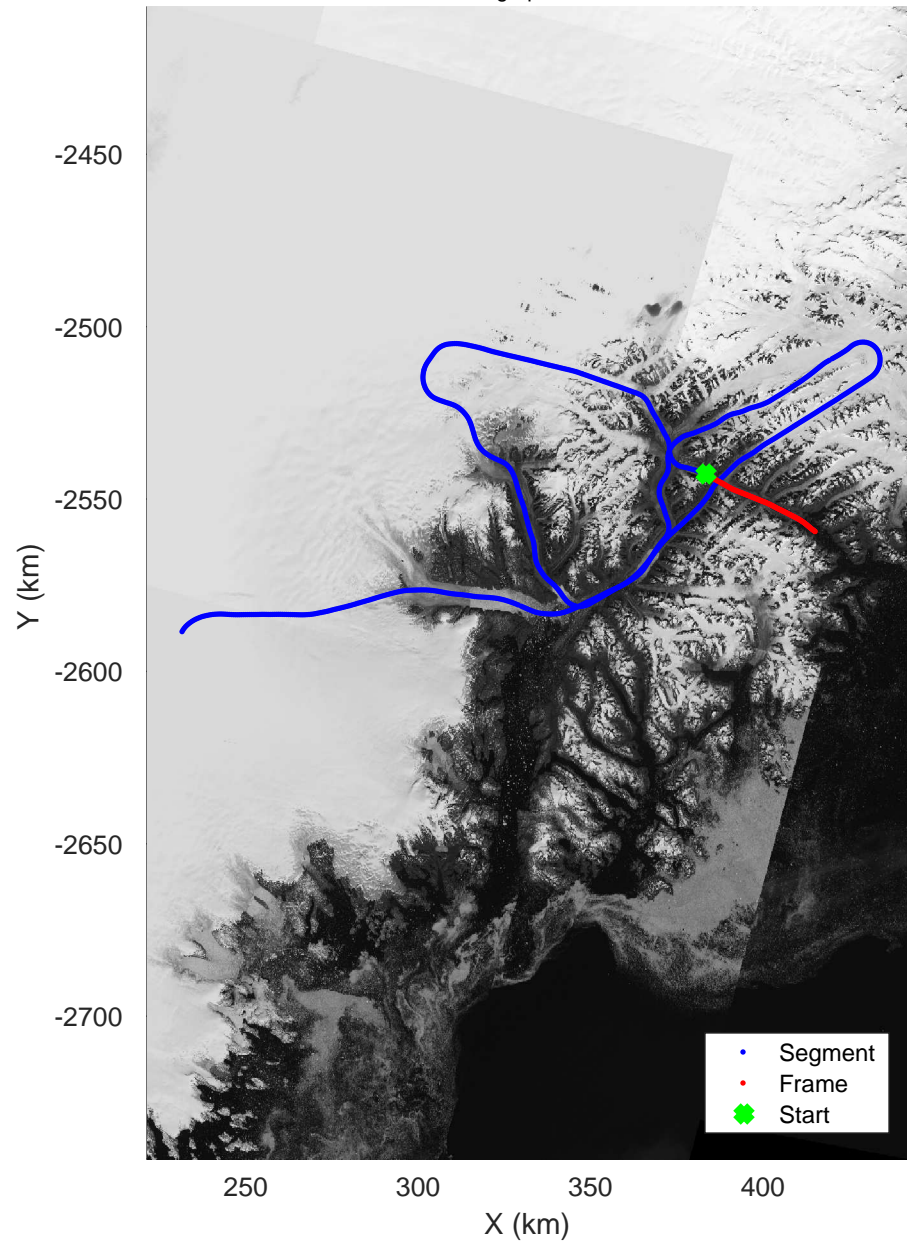

mcords5 2016_Greenland_P3: "Helheim-Kanger" 20160513_02_011: 16:19:13.3 to 16:25:45.2 GPS

mcords5 2016_Greenland_P3: "Helheim-Kanger" 20160513_02_011: 16:19:13.3 to 16:25:45.2 GPS

Helheim-Kanger
20160513_02_012
Polar Stereograph 70N/-45E