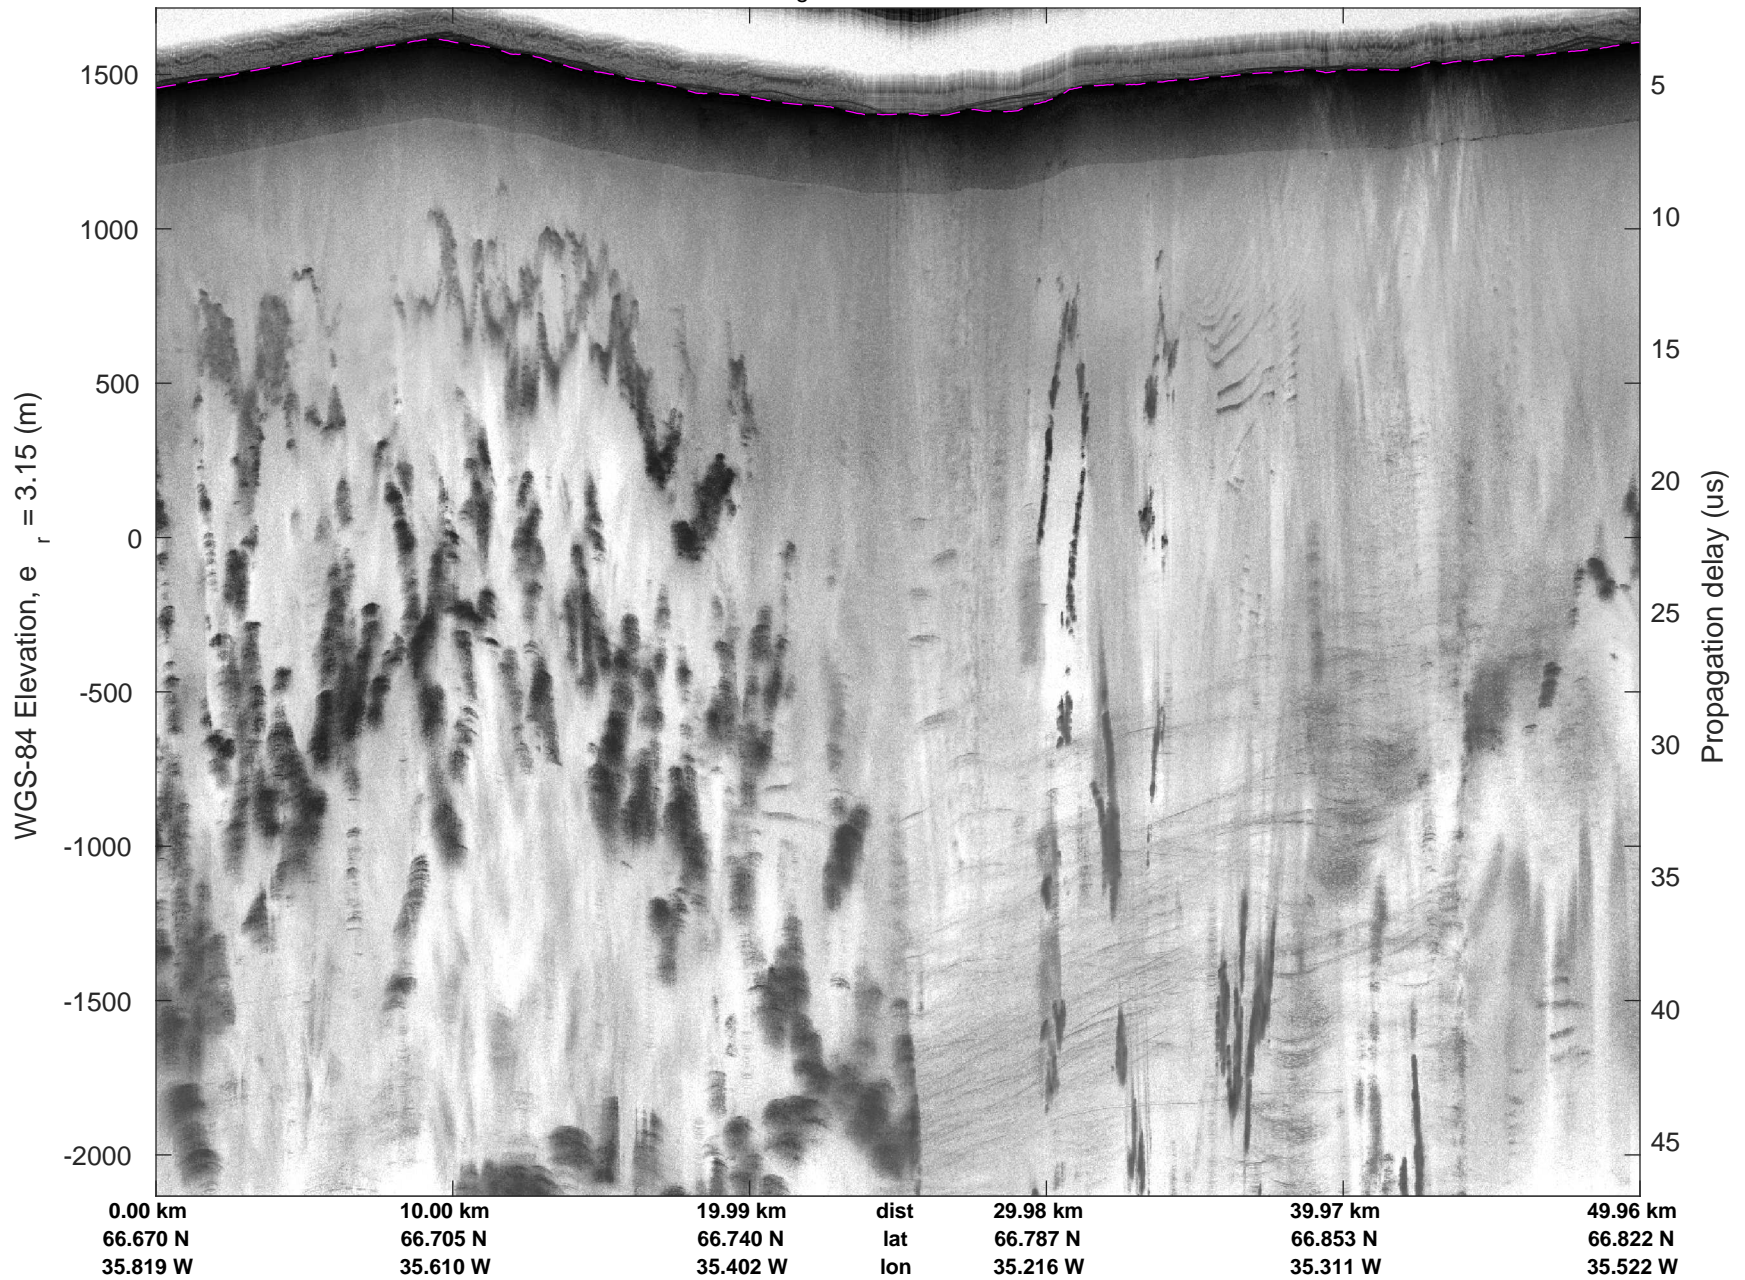

mcords5 2016_Greenland_P3: "Helheim-Kanger" 20160513_02_005: 15:41:00.6 to 15:47:12.5 GPS