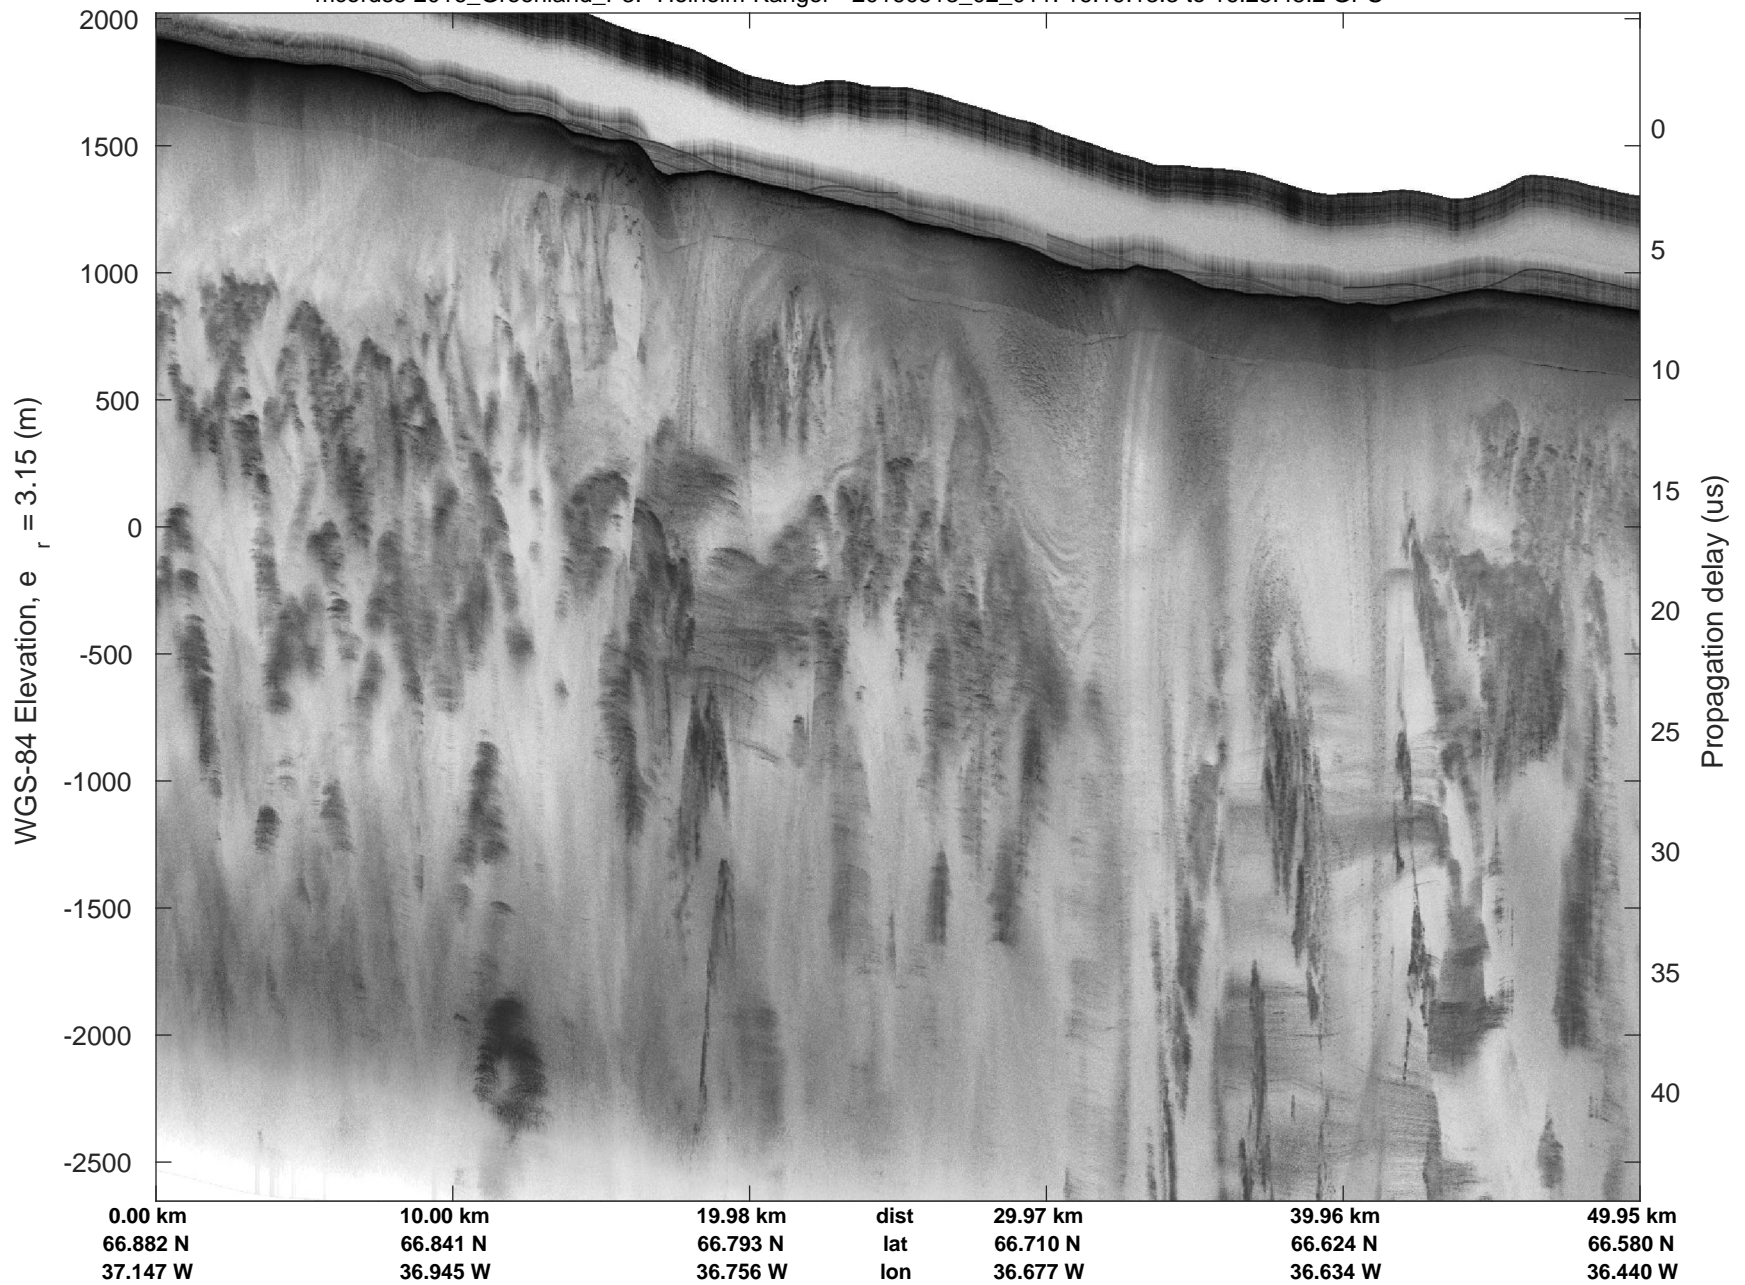

mcords5 2016_Greenland_P3: "Helheim-Kanger" 20160513_02_011: 16:19:13.3 to 16:25:45.2 GPS