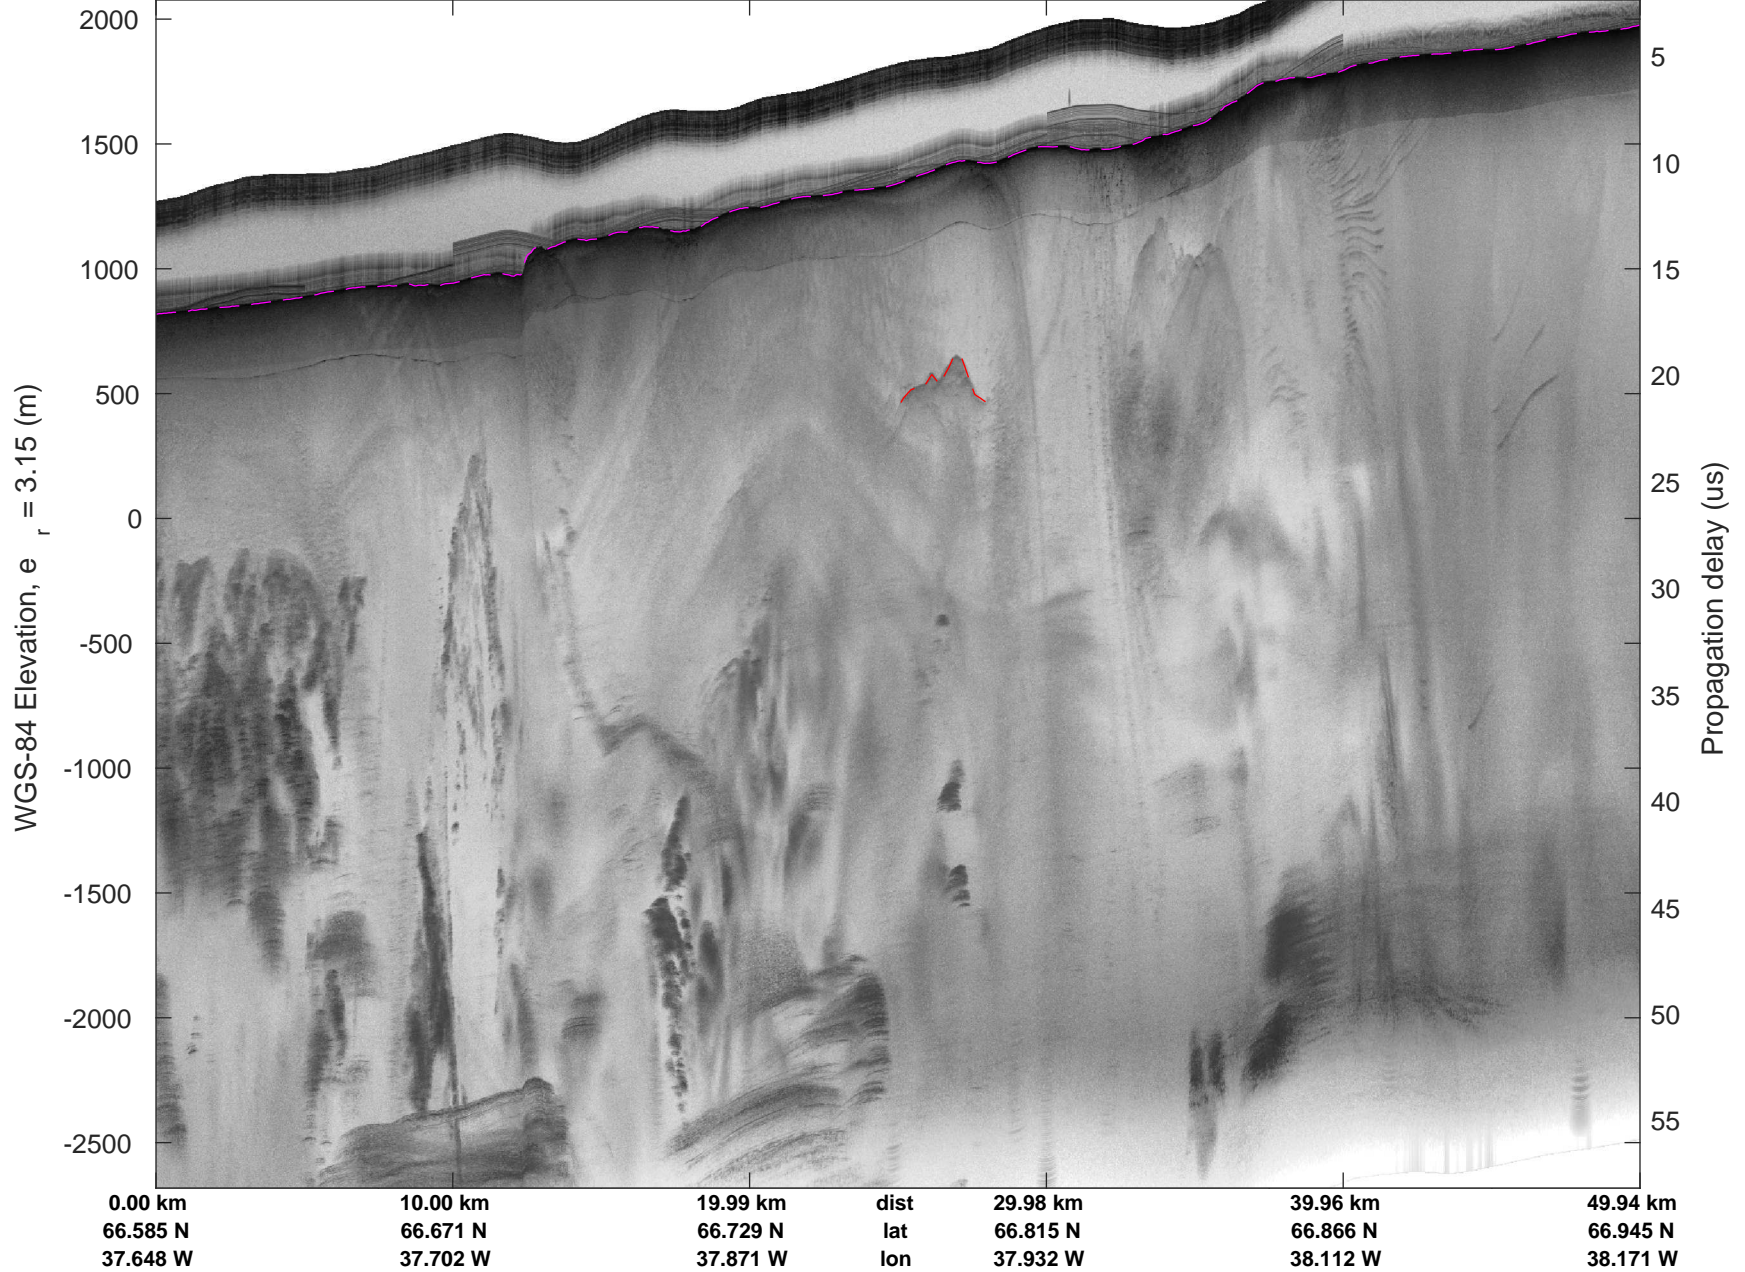

mcoords5 2016_Greenland_P3: "Helheim-Kanger" 20160513_02_009: 16:06:30.6 to 16:12:56.3 GPS