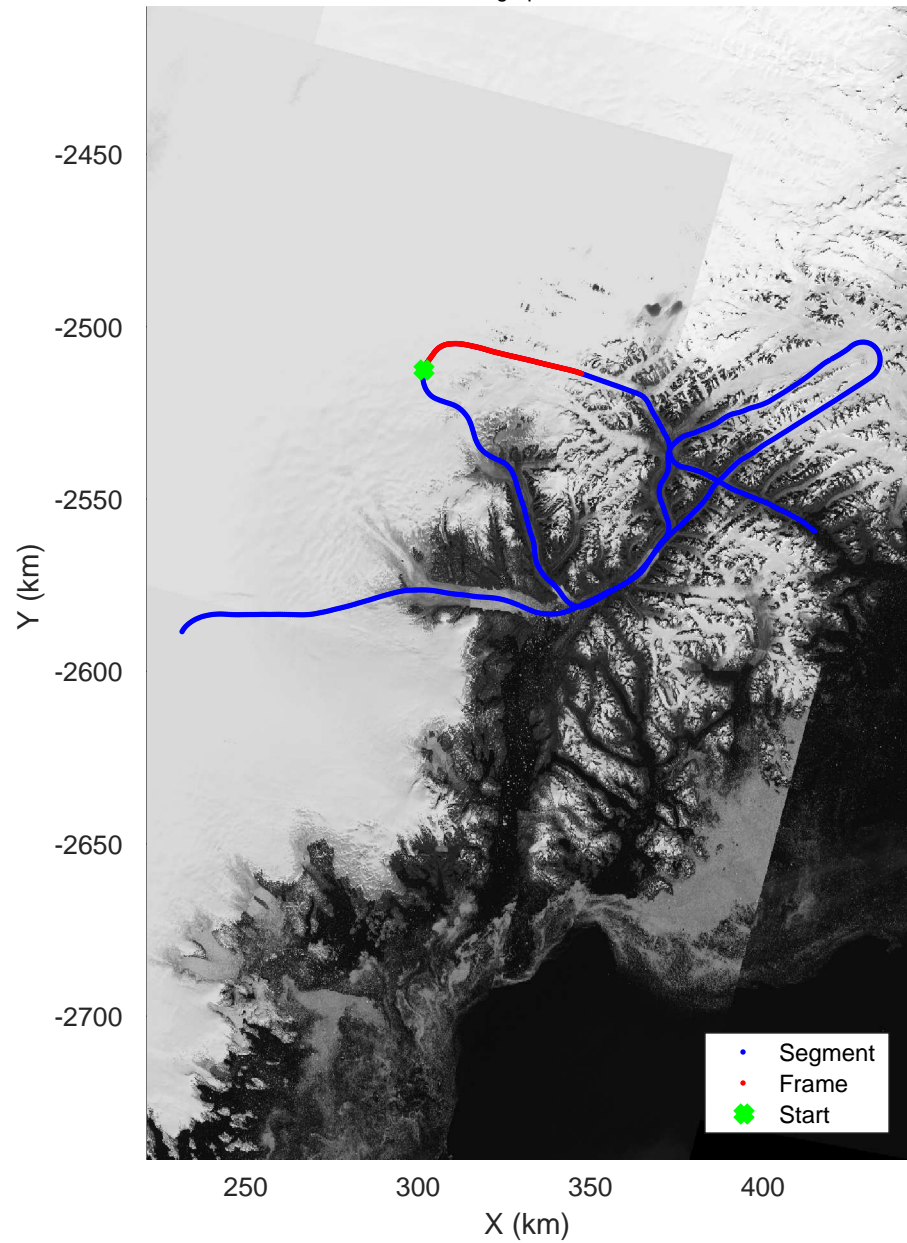

mcords5 2016_Greenland_P3: "Helheim-Kanger" 20160513_02_009: 16:06:30.6 to 16:12:56.3 GPS

mcoords5 2016_Greenland_P3: "Helheim-Kanger" 20160513_02_009: 16:06:30.6 to 16:12:56.3 GPS

Helheim-Kanger
20160513_02_010
Polar Stereograph 70N/-45E