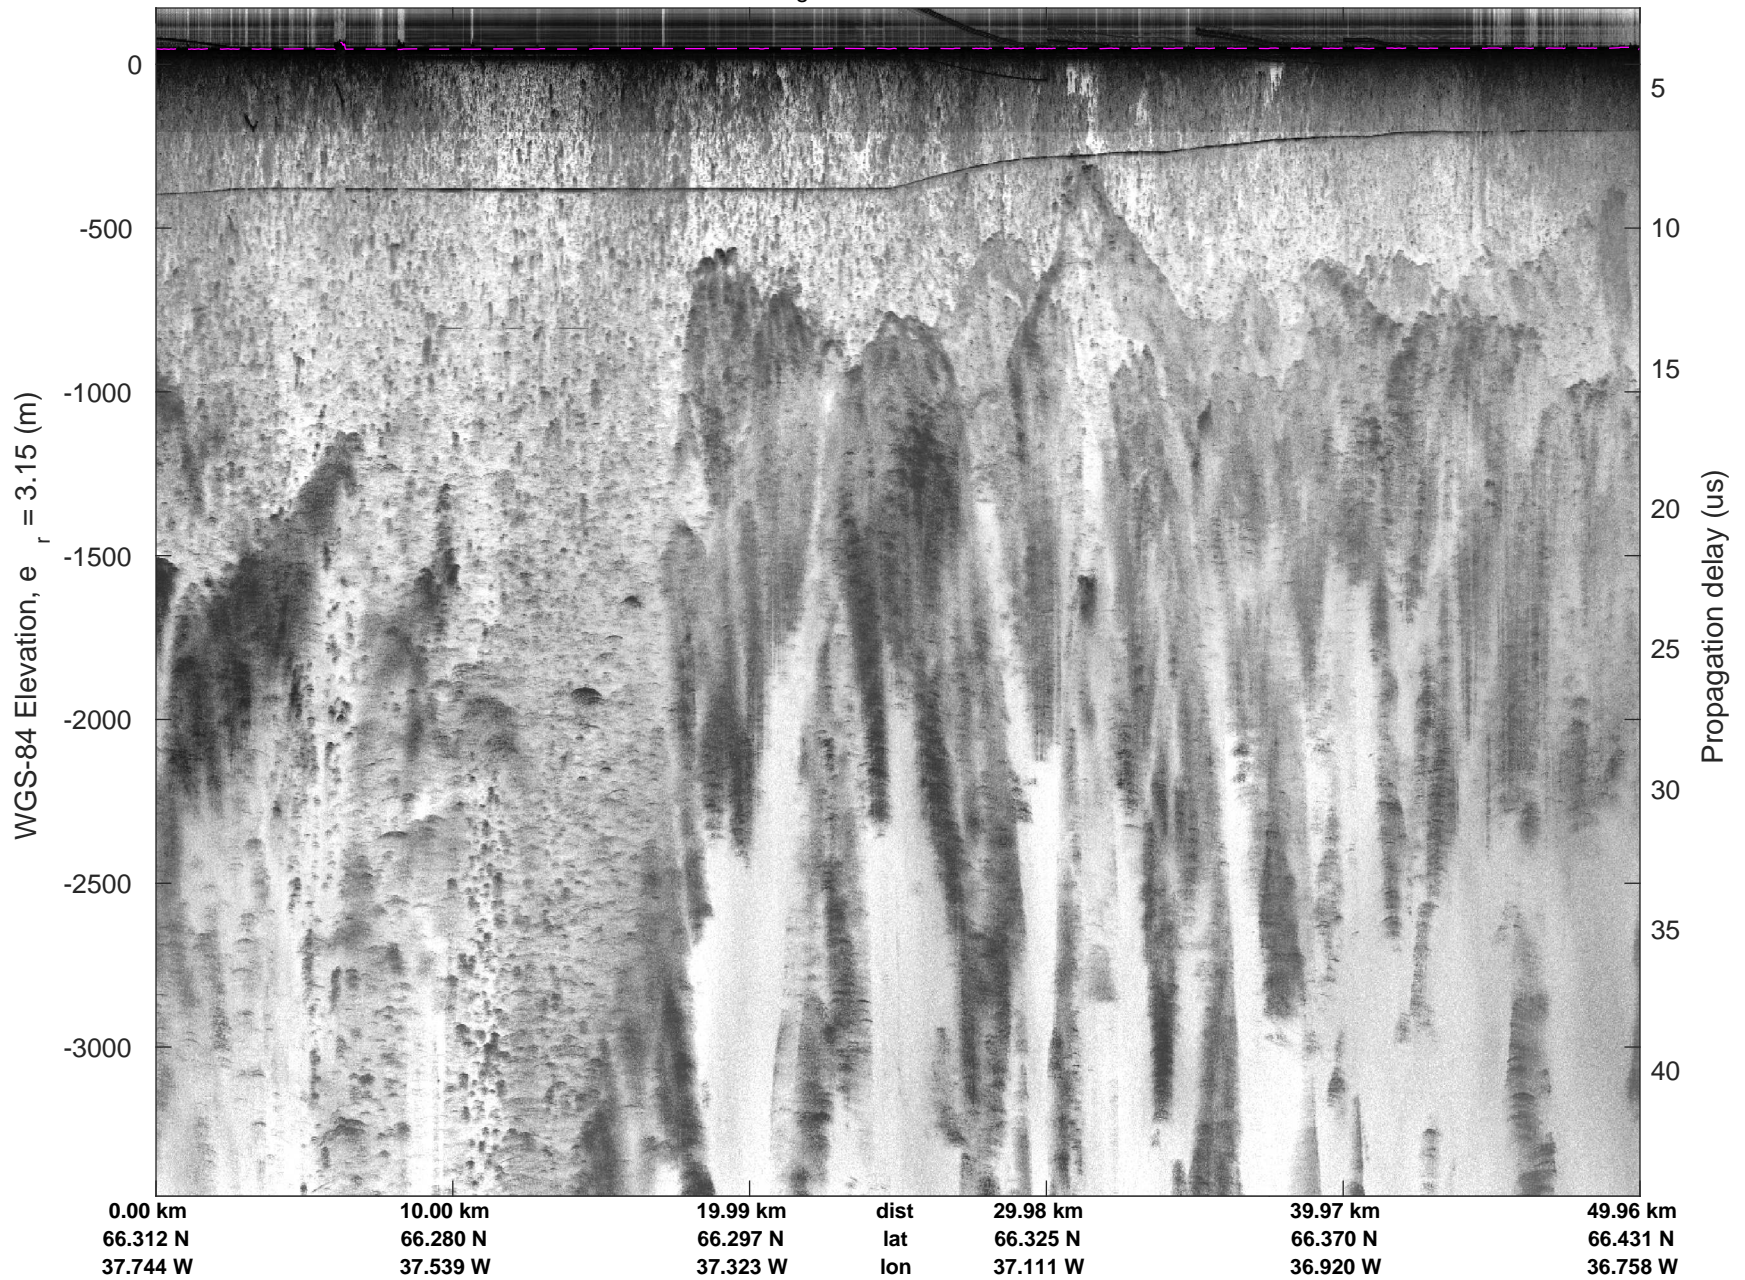

mcords5 2016_Greenland_P3: "Helheim-Kanger" 20160513_02_003: 15:28:43.9 to 15:34:57.5 GPS