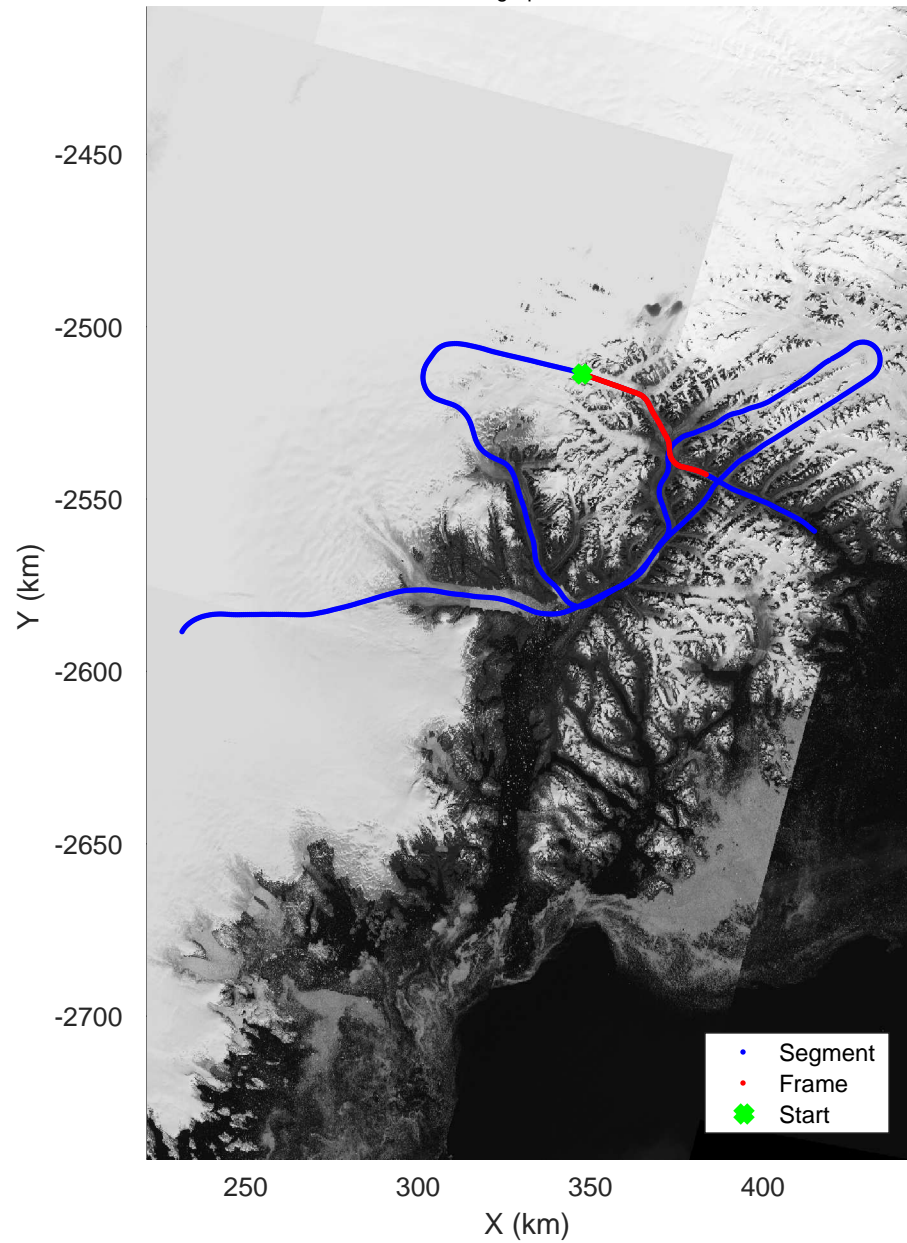

mcords5 2016_Greenland_P3: "Helheim-Kanger" 20160513_02_010: 16:12:56.6 to 16:19:13.0 GPS

mcords5 2016_Greenland_P3: "Helheim-Kanger" 20160513_02_010: 16:12:56.6 to 16:19:13.0 GPS

Helheim-Kanger
20160513_02_011
Polar Stereograph 70N/-45E