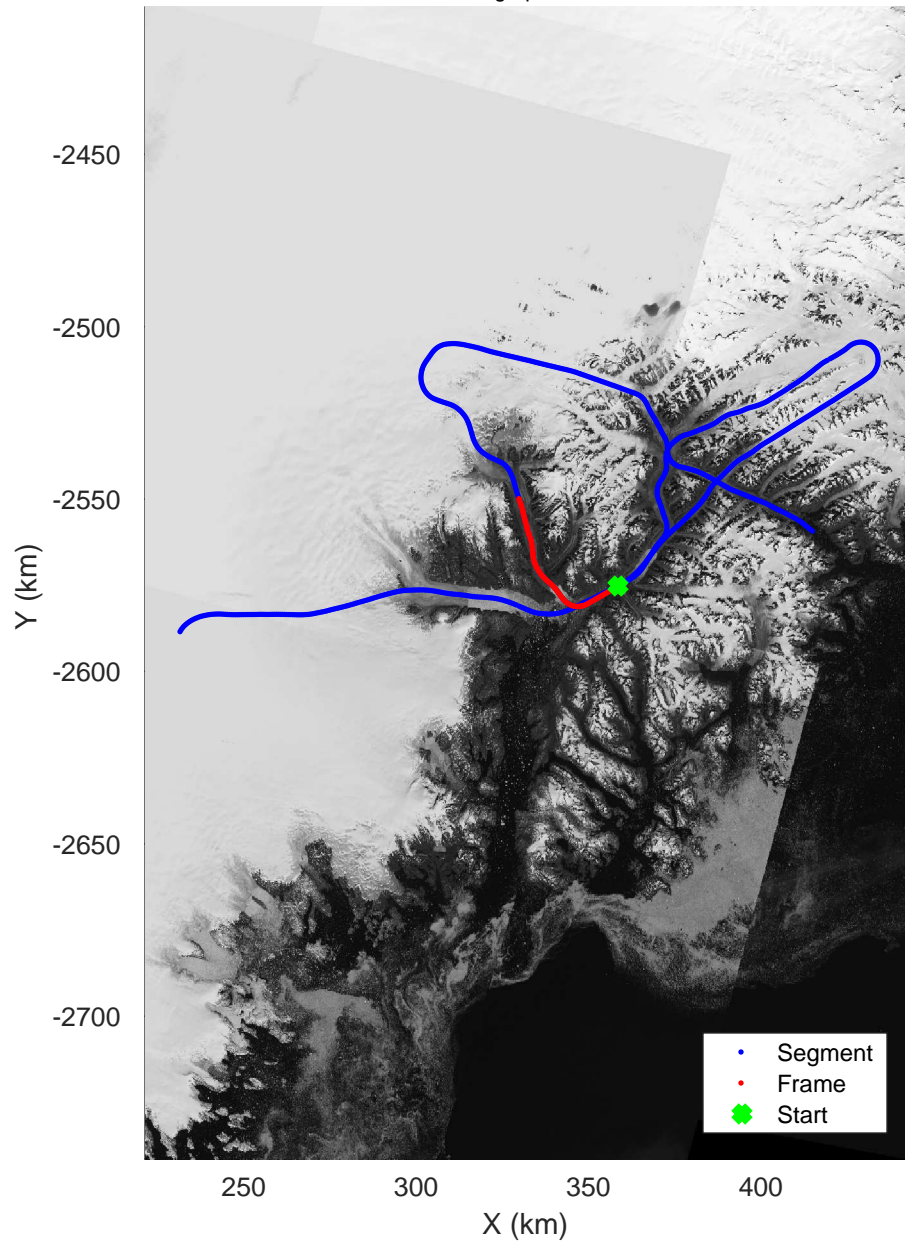

Helheim-Kanger
20160513_02_008
Polar Stereograph 70N/-45E