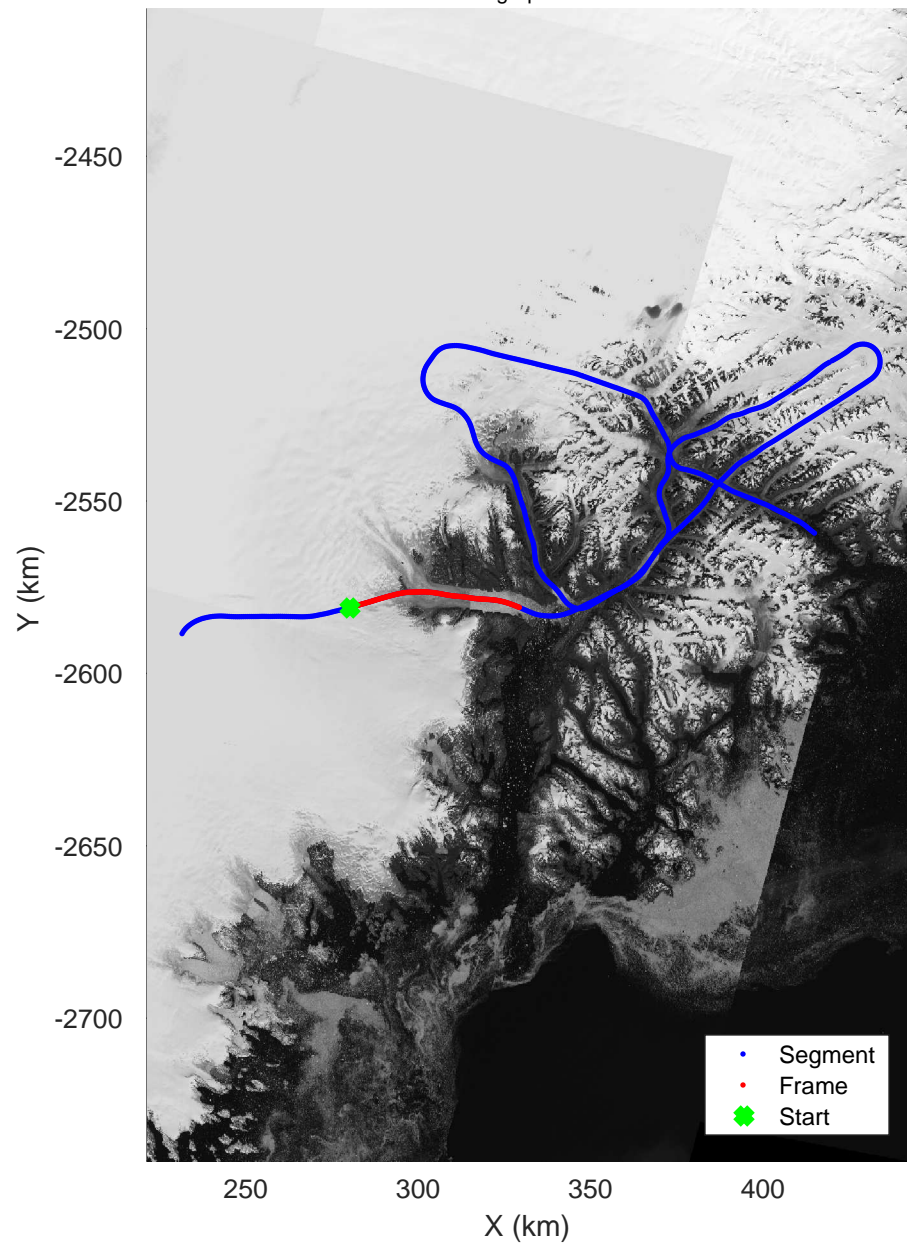

Helheim-Kanger
20160513_02_002
Polar Stereograph 70N/-45E