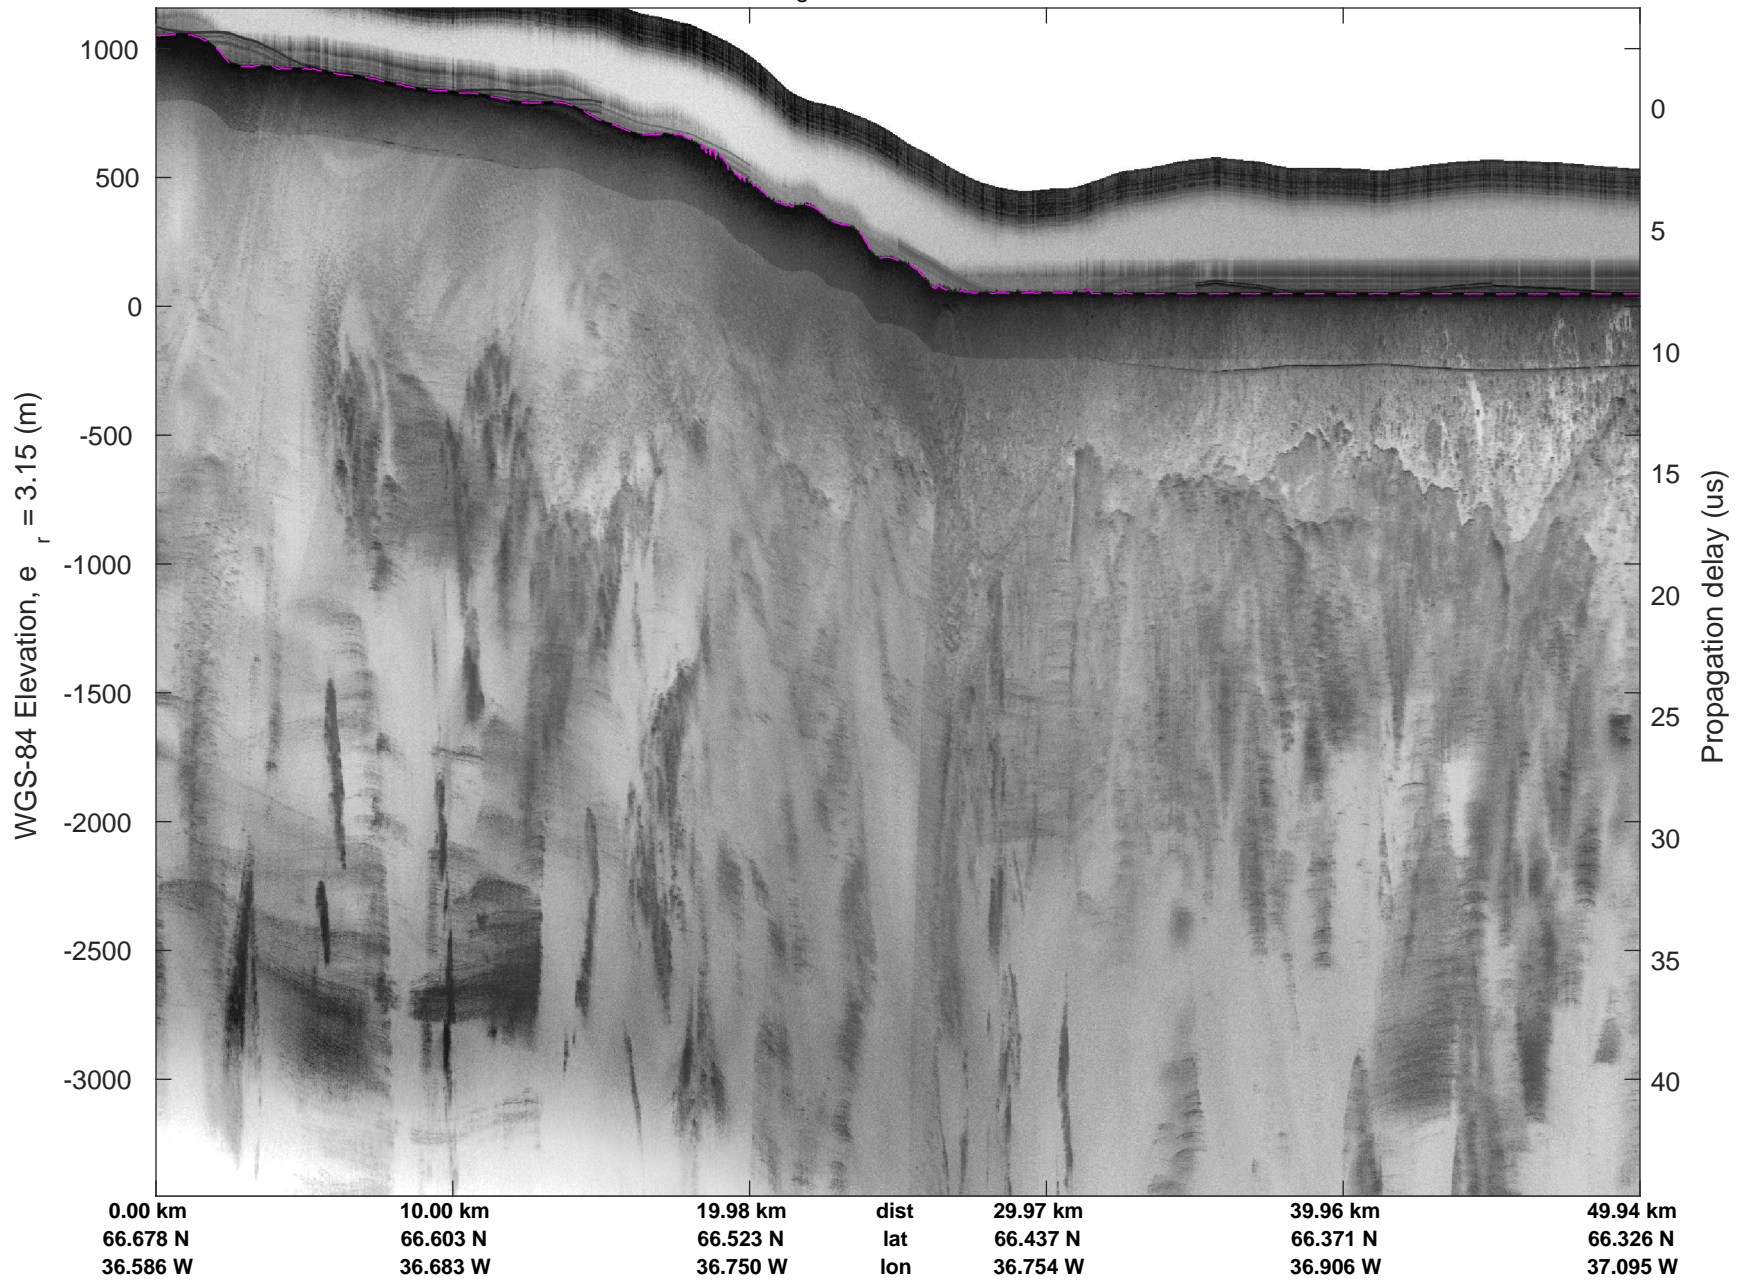

mcords5 2016_Greenland_P3: "Helheim-Kanger" 20160513_02_007: 15:53:44.7 to 16:00:05.0 GPS