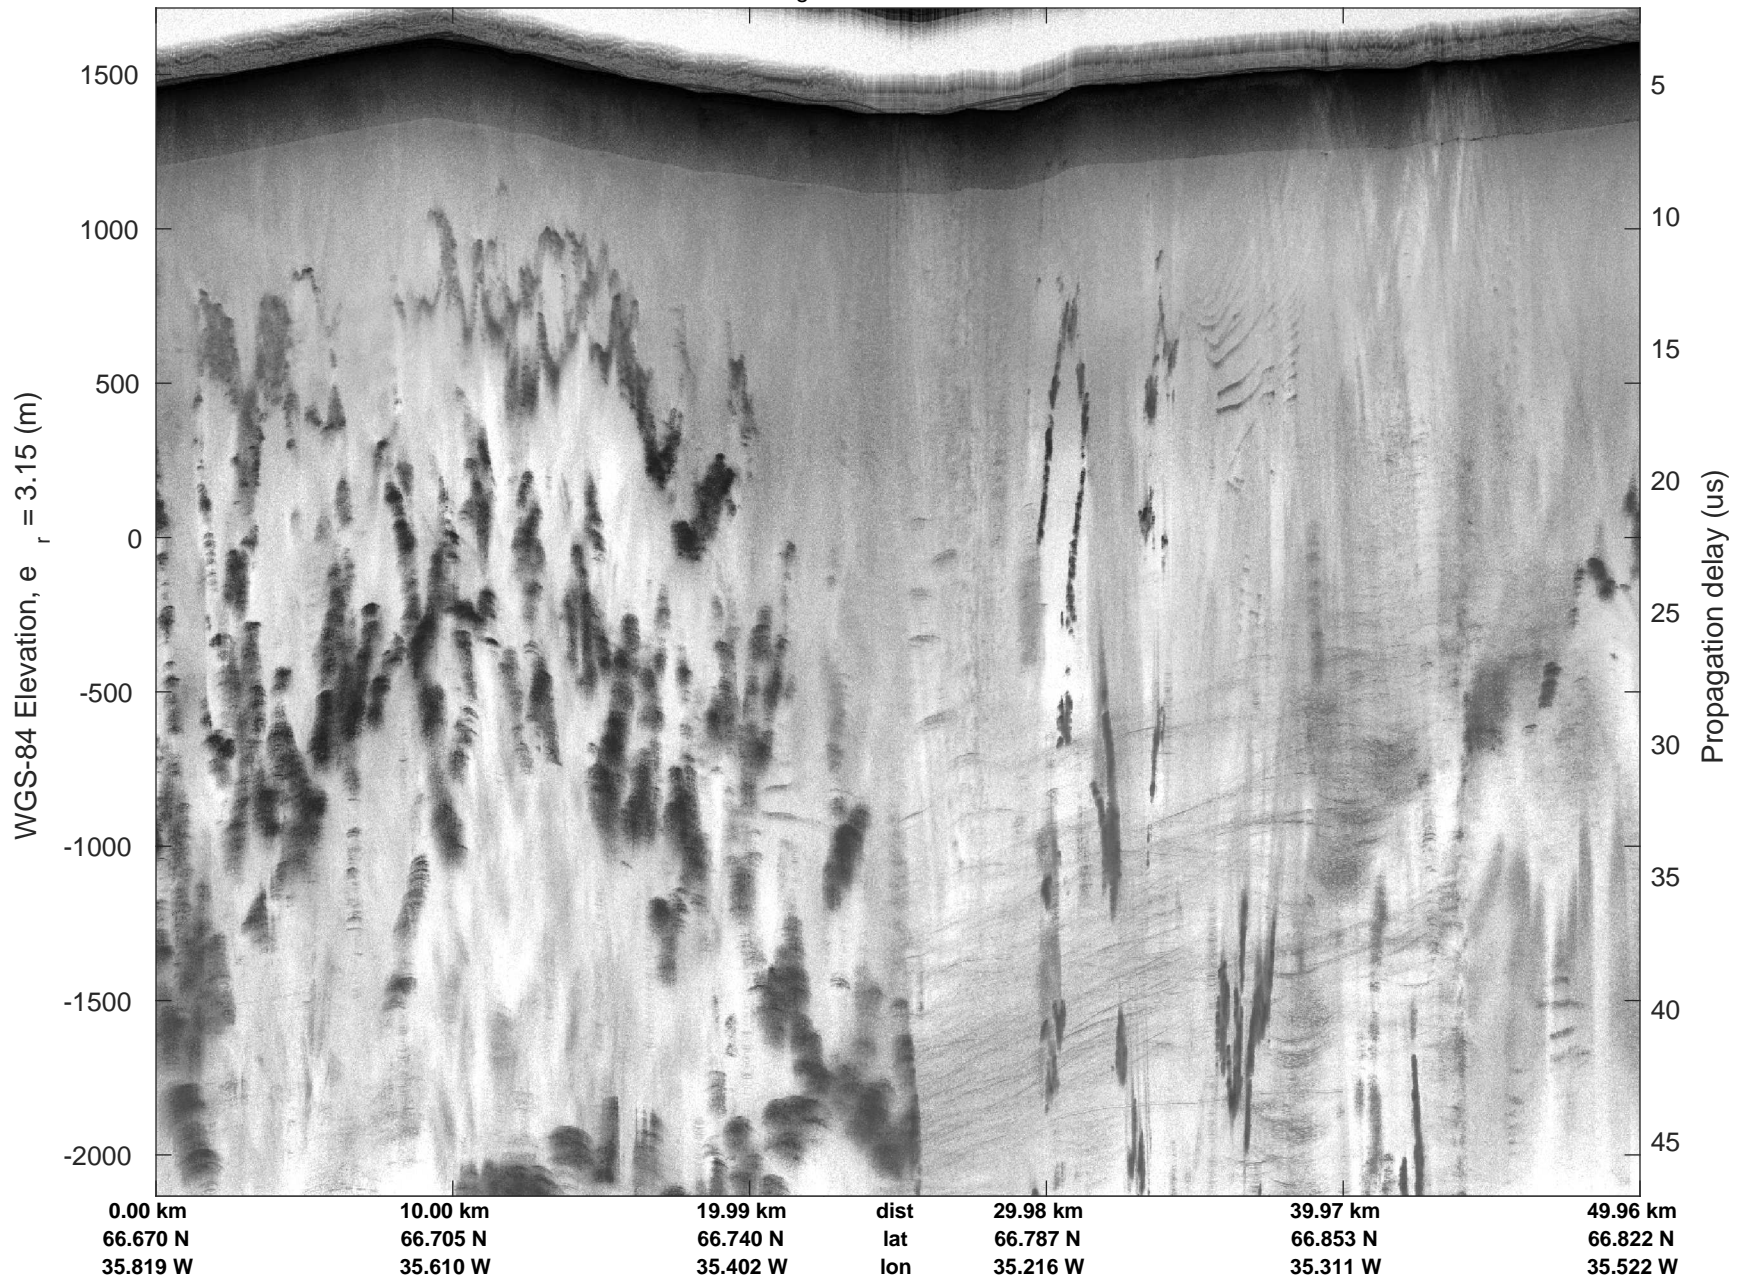

mcords5 2016_Greenland_P3: "Helheim-Kanger" 20160513_02_005: 15:41:00.6 to 15:47:12.5 GPS