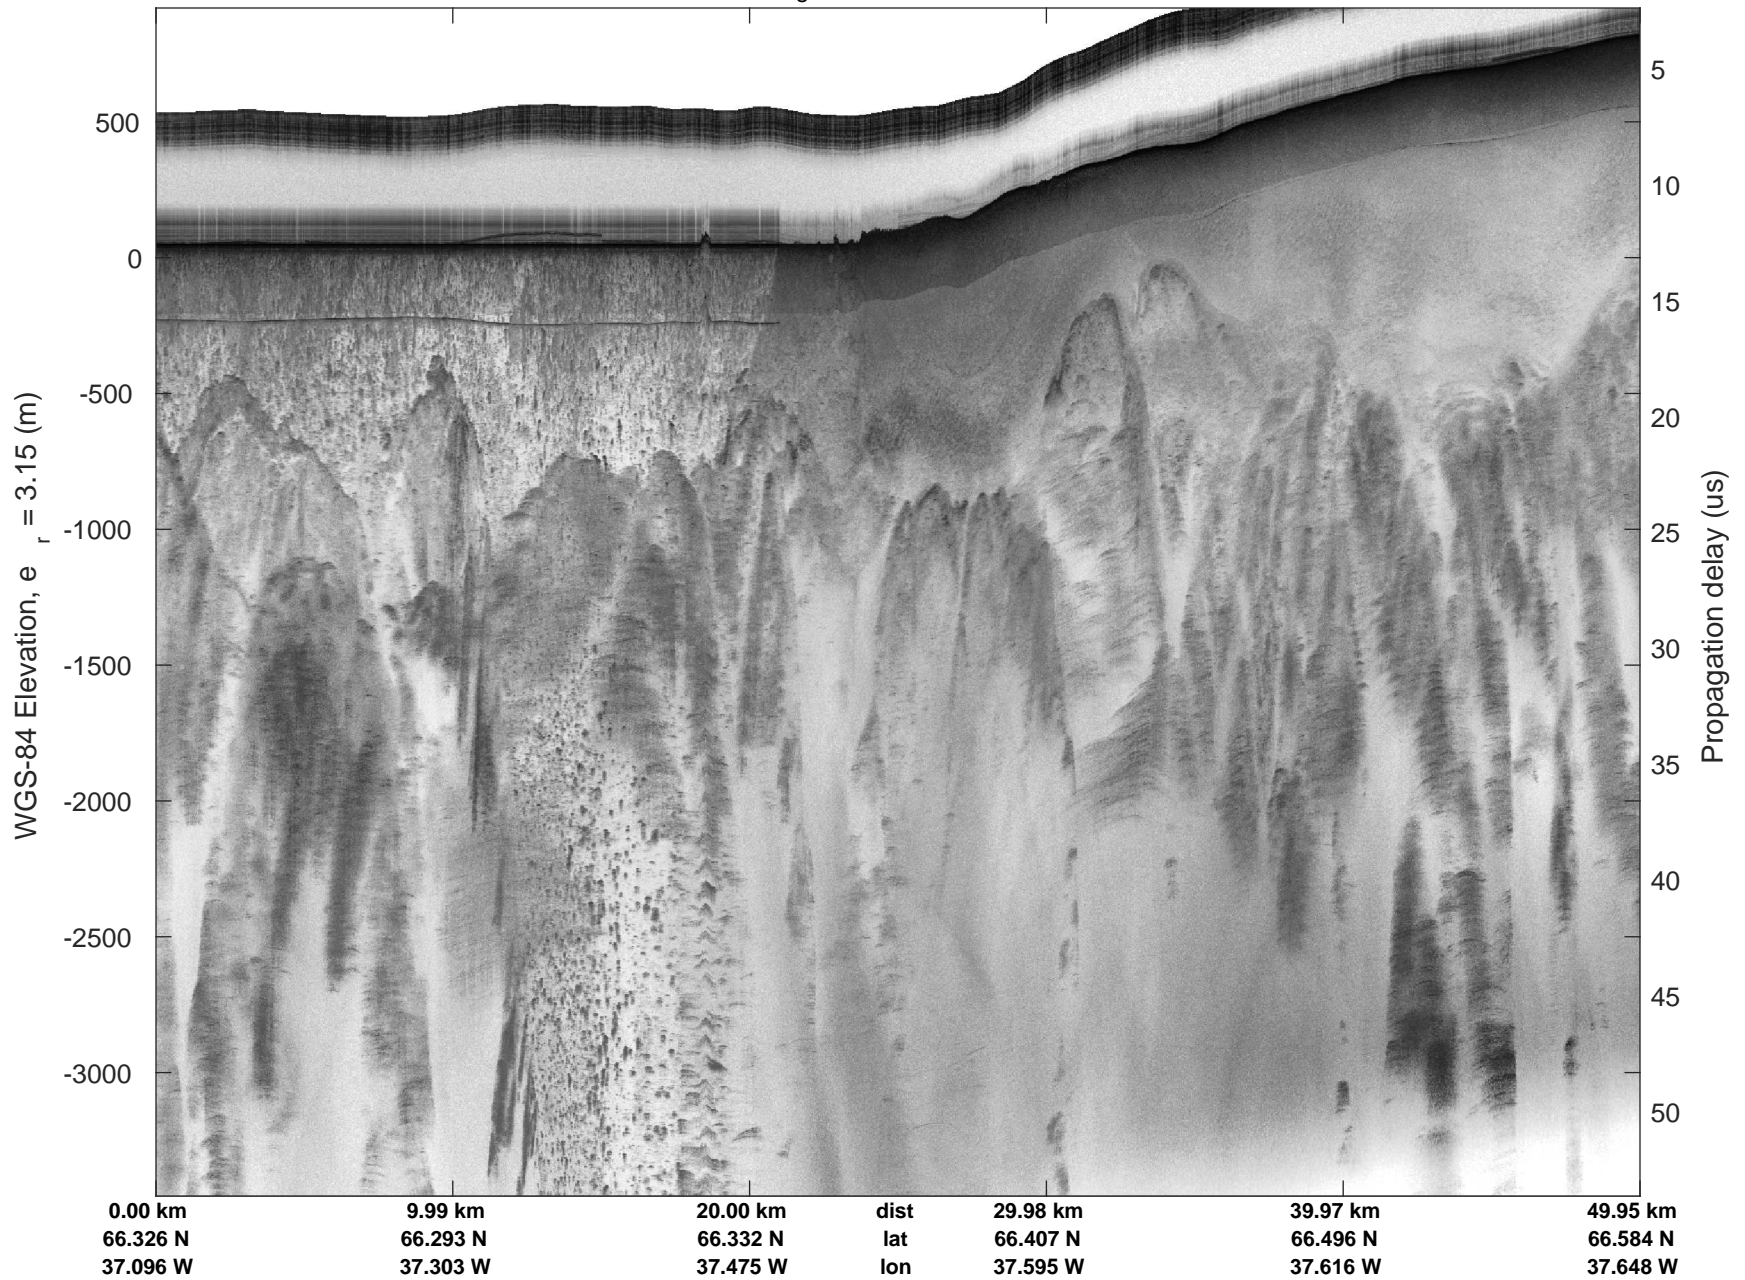

Helheim-Kanger
20160513_02_007
Polar Stereograph 70N/-45E

mcords5 2016_Greenland_P3: "Helheim-Kanger" 20160513_02_007: 15:53:44.7 to 16:00:05.0 GPS

mcords5 2016_Greenland_P3: "Helheim-Kanger" 20160513_02_007: 15:53:44.7 to 16:00:05.0 GPS

Helheim-Kanger
20160513_02_008
Polar Stereograph 70N/-45E

mcords5 2016_Greenland_P3: "Helheim-Kanger" 20160513_02_008: 16:00:05.3 to 16:06:30.3 GPS

mcords5 2016_Greenland_P3: "Helheim-Kanger" 20160513_02_008: 16:00:05.3 to 16:06:30.3 GPS