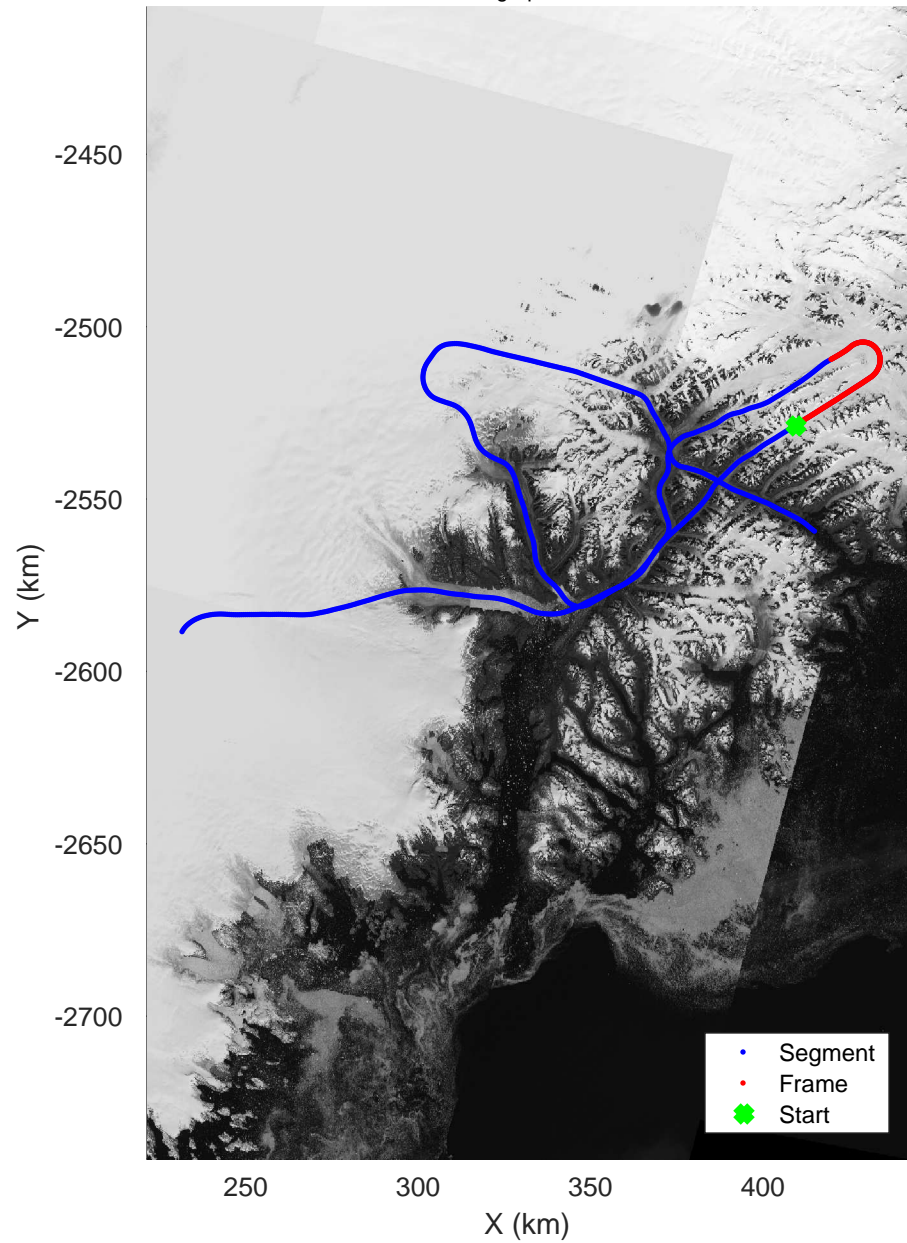

Helheim-Kanger
20160513_02_005
Polar Stereograph 70N/-45E