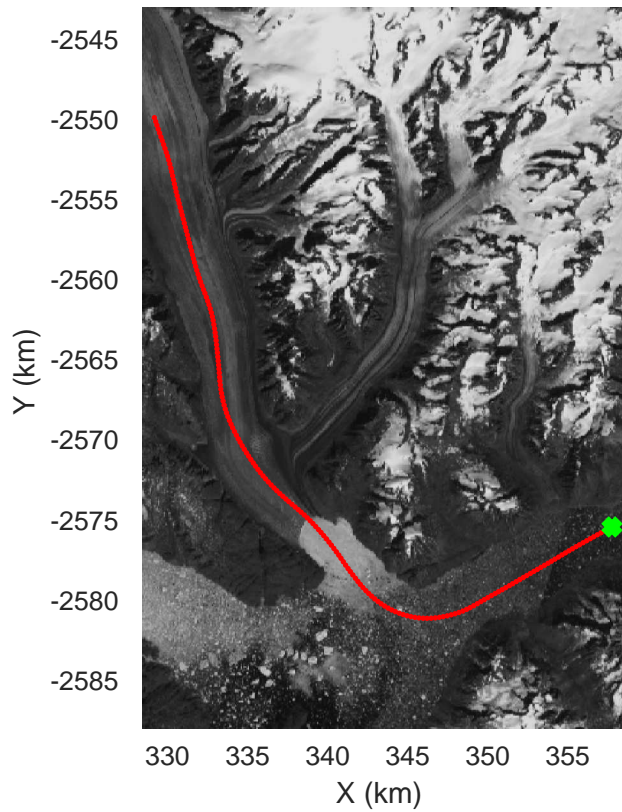

Helheim-Kanger
20160513_02_007
Polar Stereograph 70N/-45E

mcords5 2016_Greenland_P3: "Helheim-Kanger" 20160513_02_007: 15:53:44.7 to 16:00:05.0 GPS

mcords5 2016_Greenland_P3: "Helheim-Kanger" 20160513_02_007: 15:53:44.7 to 16:00:05.0 GPS