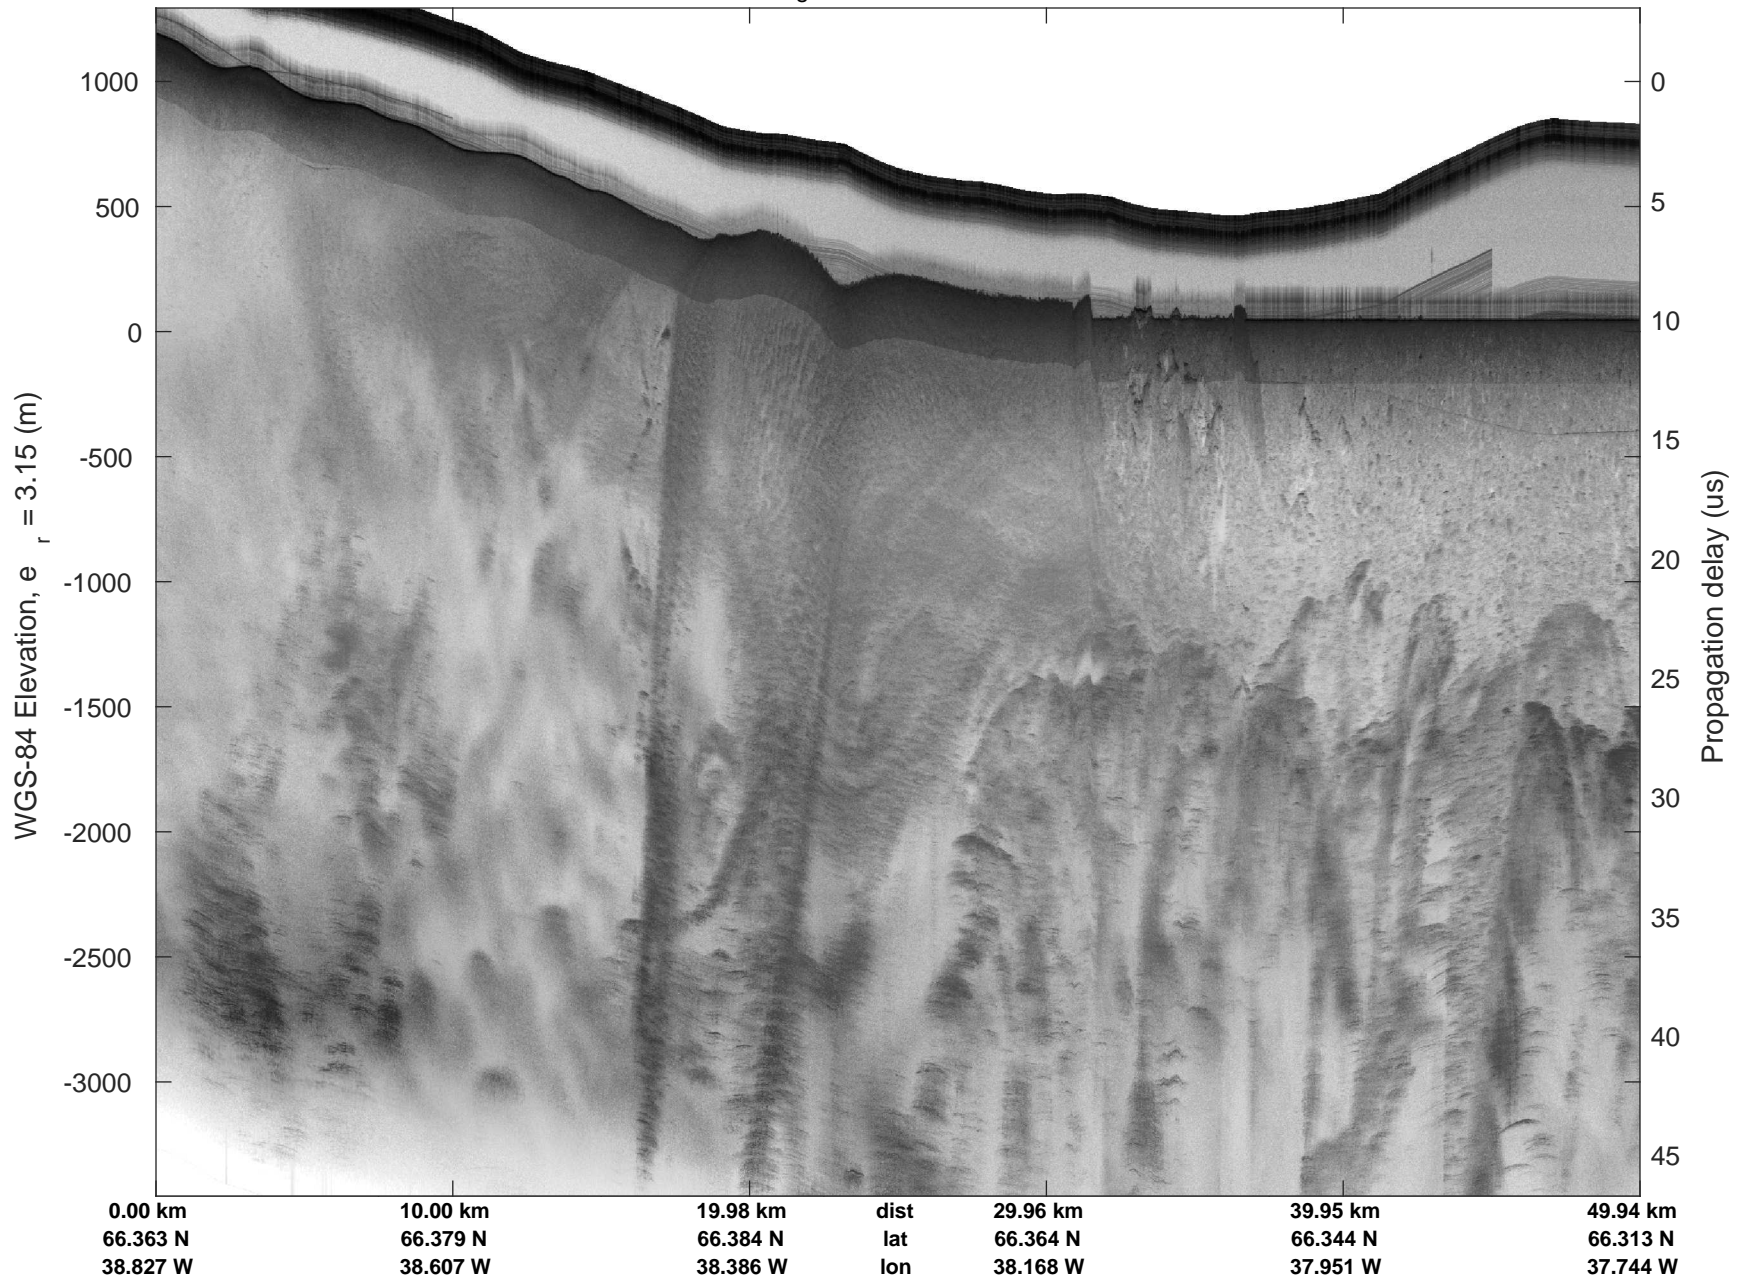

Helheim-Kanger
20160513_02_001
Polar Stereograph 70N/-45E

mcords5 2016_Greenland_P3: "Helheim-Kanger" 20160513_02_001: 15:16:18.3 to 15:22:30.1 GPS

mcords5 2016_Greenland_P3: "Helheim-Kanger" 20160513_02_001: 15:16:18.3 to 15:22:30.1 GPS

Helheim-Kanger
20160513_02_002
Polar Stereograph 70N/-45E

mcords5 2016_Greenland_P3: "Helheim-Kanger" 20160513_02_002: 15:22:30.4 to 15:28:43.6 GPS

mcords5 2016_Greenland_P3: "Helheim-Kanger" 20160513_02_002: 15:22:30.4 to 15:28:43.6 GPS