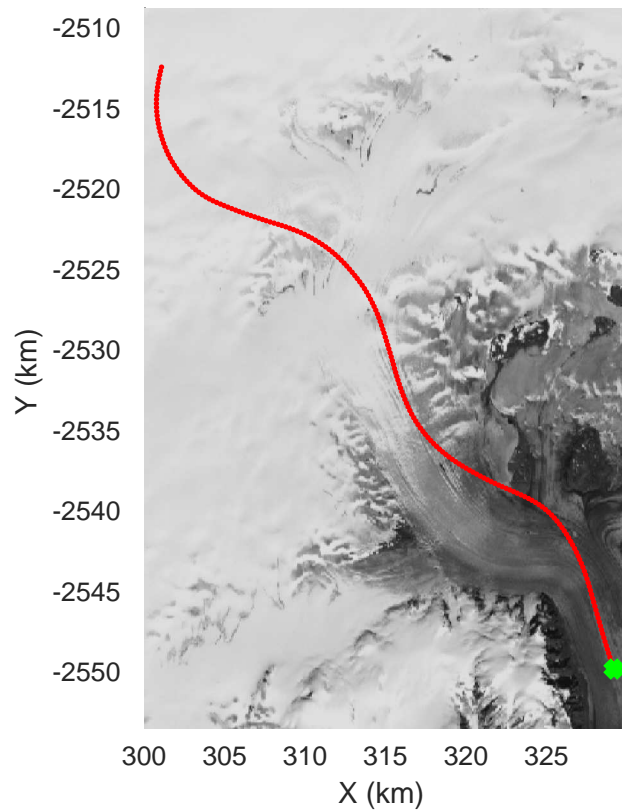

Helheim-Kanger
20160513_02_008
Polar Stereograph 70N/-45E

mcords5 2016_Greenland_P3: "Helheim-Kanger" 20160513_02_008: 16:00:05.3 to 16:06:30.3 GPS

mcords5 2016_Greenland_P3: "Helheim-Kanger" 20160513_02_008: 16:00:05.3 to 16:06:30.3 GPS