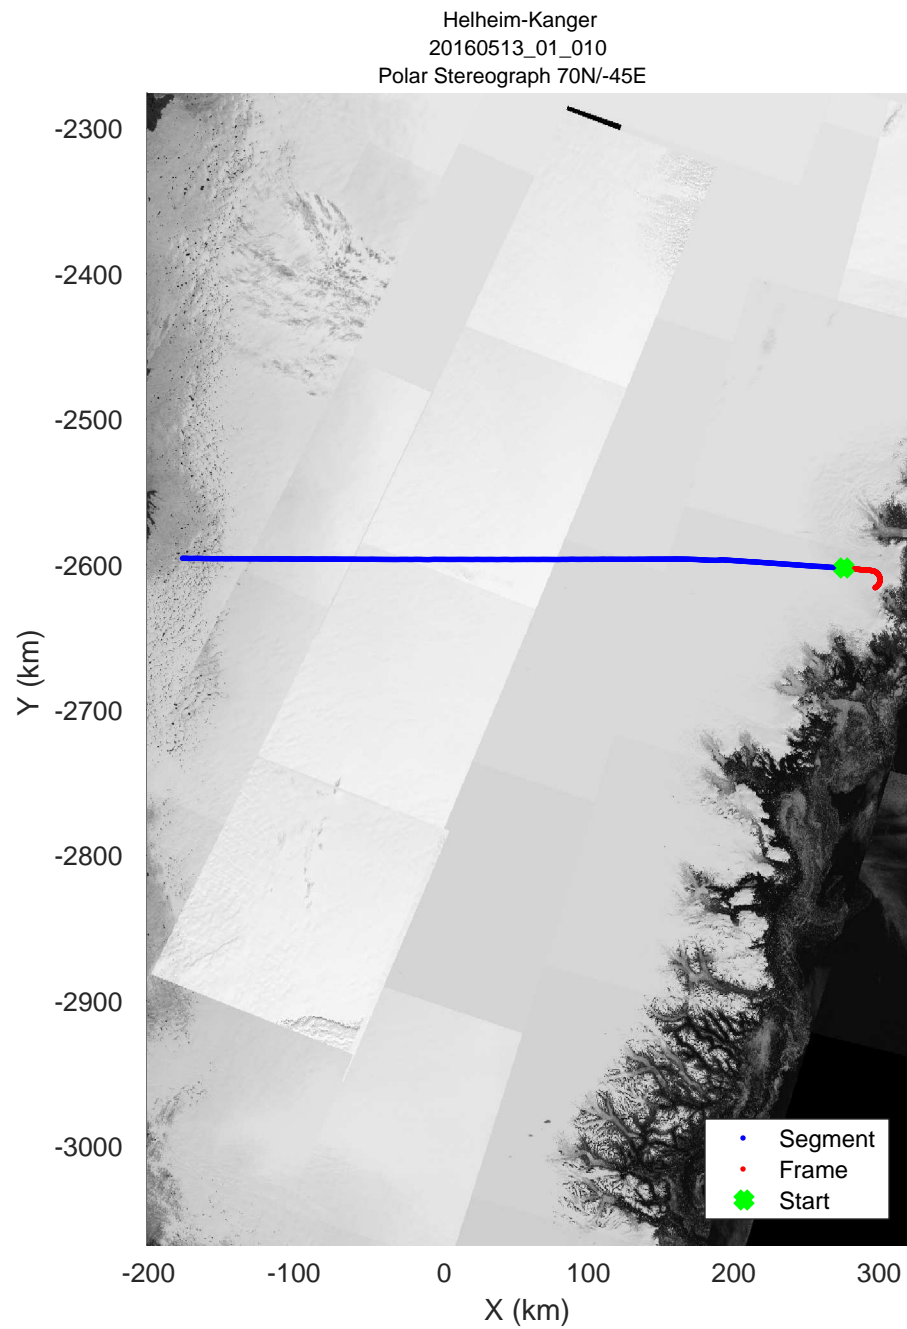

mcords5 2016_Greenland_P3: "Helheim-Kanger" 20160513_01_008: 14:50:47.5 to 14:56:54.9 GPS

mcords5 2016_Greenland_P3: "Helheim-Kanger" 20160513_01_009: 14:56:55.2 to 15:03:05.1 GPS

mcords5 2016_Greenland_P3: "Helheim-Kanger" 20160513_01_009: 14:56:55.2 to 15:03:05.1 GPS