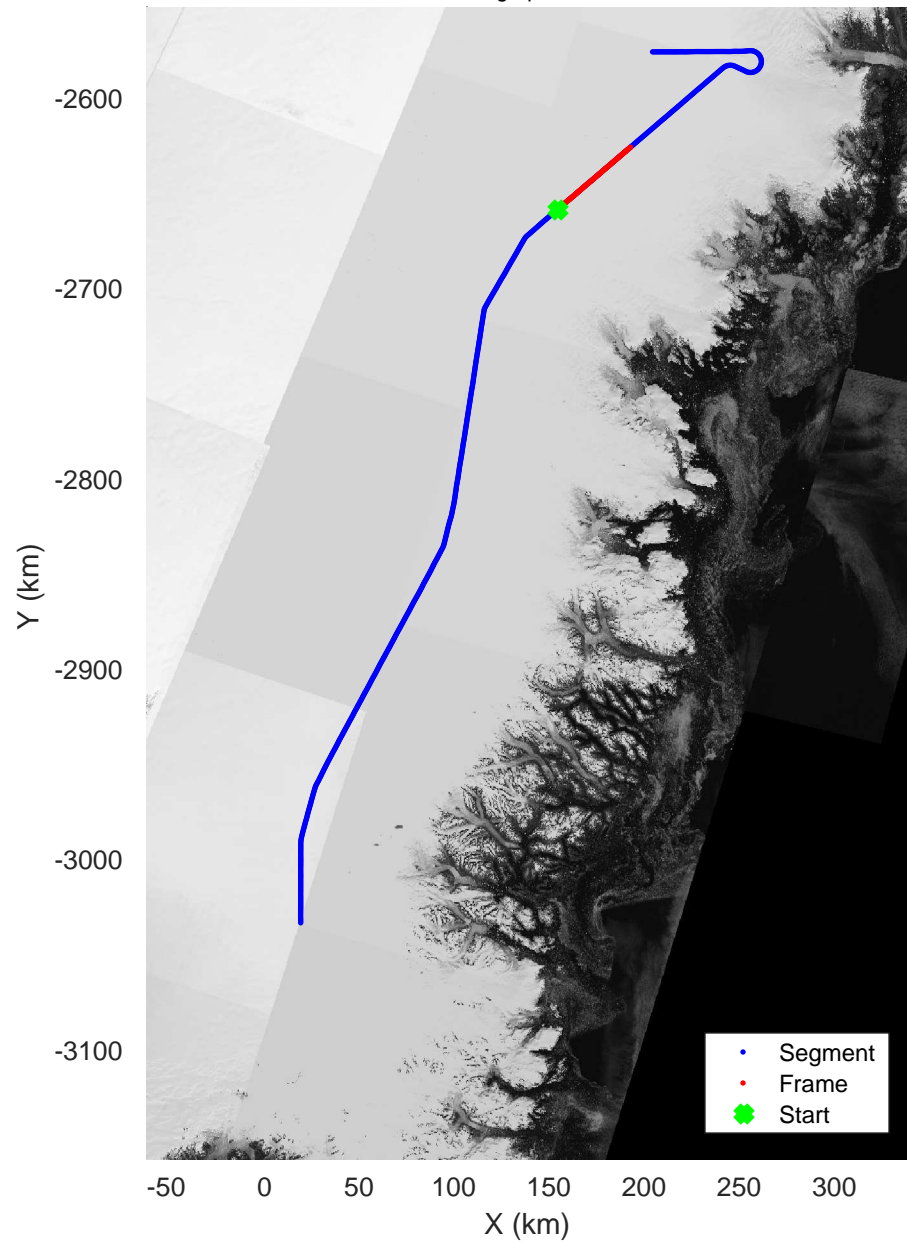

mcords5 2016_Greenland_P3: "Southeast coastal" 20160512_06_007: 19:17:30.4 to 19:23:37.4 GPS

mcords5 2016_Greenland_P3: "Southeast coastal" 20160512_06_007: 19:17:30.4 to 19:23:37.4 GPS

mcords5 2016_Greenland_P3: "Southeast coastal" 20160512_06_008: 19:23:37.6 to 19:29:46.5 GPS

mcords5 2016_Greenland_P3: "Southeast coastal" 20160512_06_008: 19:23:37.6 to 19:29:46.5 GPS

Southeast coastal
20160512_06_009
Polar Stereograph 70N/-45E

mcords5 2016_Greenland_P3: "Southeast coastal" 20160512_06_009: 19:29:46.7 to 19:35:57.7 GPS