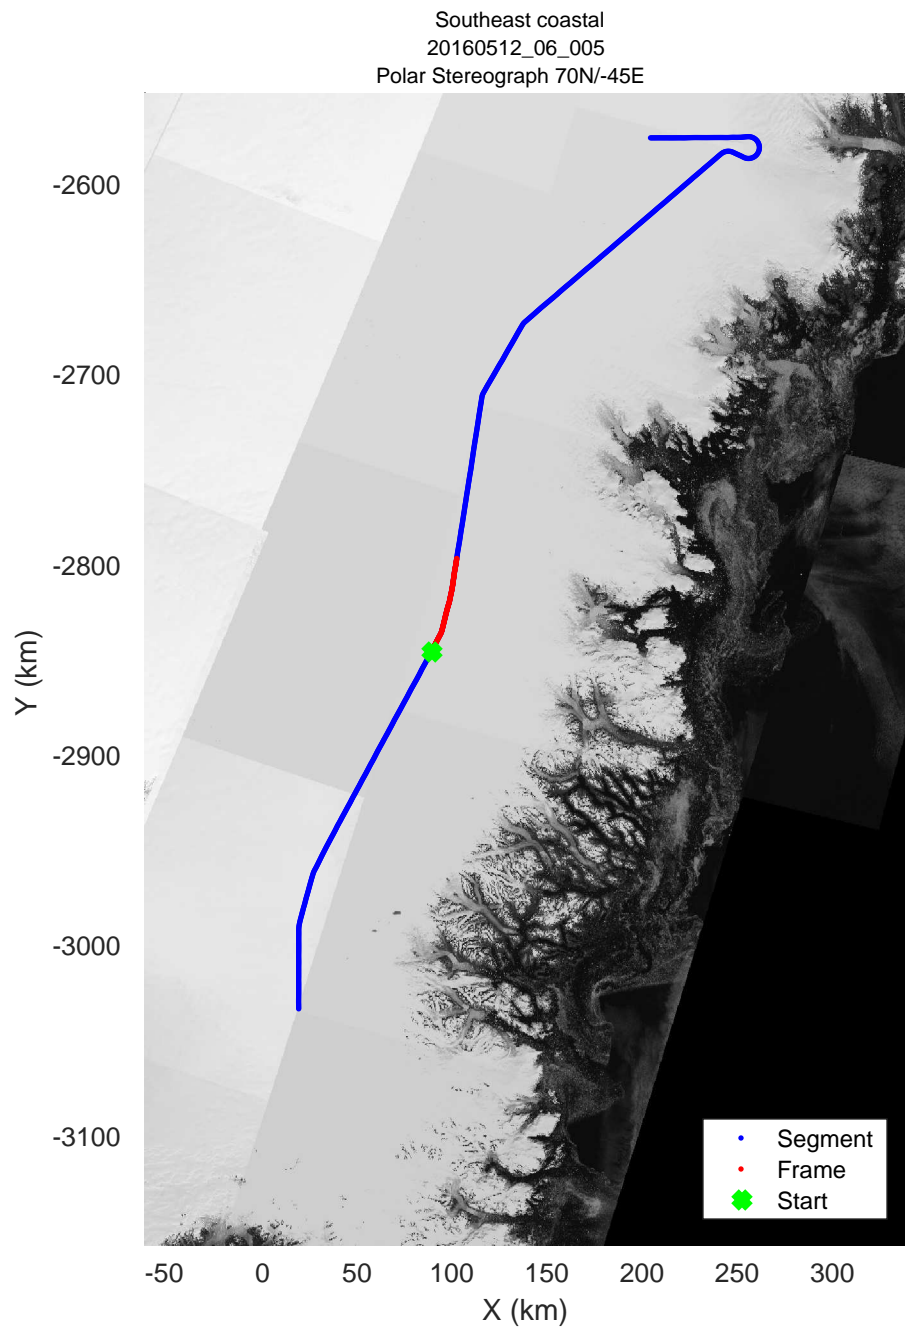

mcords5 2016_Greenland_P3: "Southeast coastal" 20160512_06_002: 18:47:03.9 to 18:53:06.7 GPS

mcords5 2016_Greenland_P3: "Southeast coastal" 20160512_06_003: 18:53:07.0 to 18:59:09.5 GPS

mcords5 2016_Greenland_P3: "Southeast coastal" 20160512_06_003: 18:53:07.0 to 18:59:09.5 GPS

mcords5 2016_Greenland_P3: "Southeast coastal" 20160512_06_004: 18:59:09.8 to 19:05:15.1 GPS

mcords5 2016_Greenland_P3: "Southeast coastal" 20160512_06_004: 18:59:09.8 to 19:05:15.1 GPS

mcords5 2016_Greenland_P3: "Southeast coastal" 20160512_06_005: 19:05:15.3 to 19:11:20.8 GPS

mcords5 2016_Greenland_P3: "Southeast coastal" 20160512_06_008: 19:23:37.6 to 19:29:46.5 GPS

Southeast coastal
20160512_06_009
Polar Stereograph 70N/-45E

mcords5 2016_Greenland_P3: "Southeast coastal" 20160512_06_009: 19:29:46.7 to 19:35:57.7 GPS