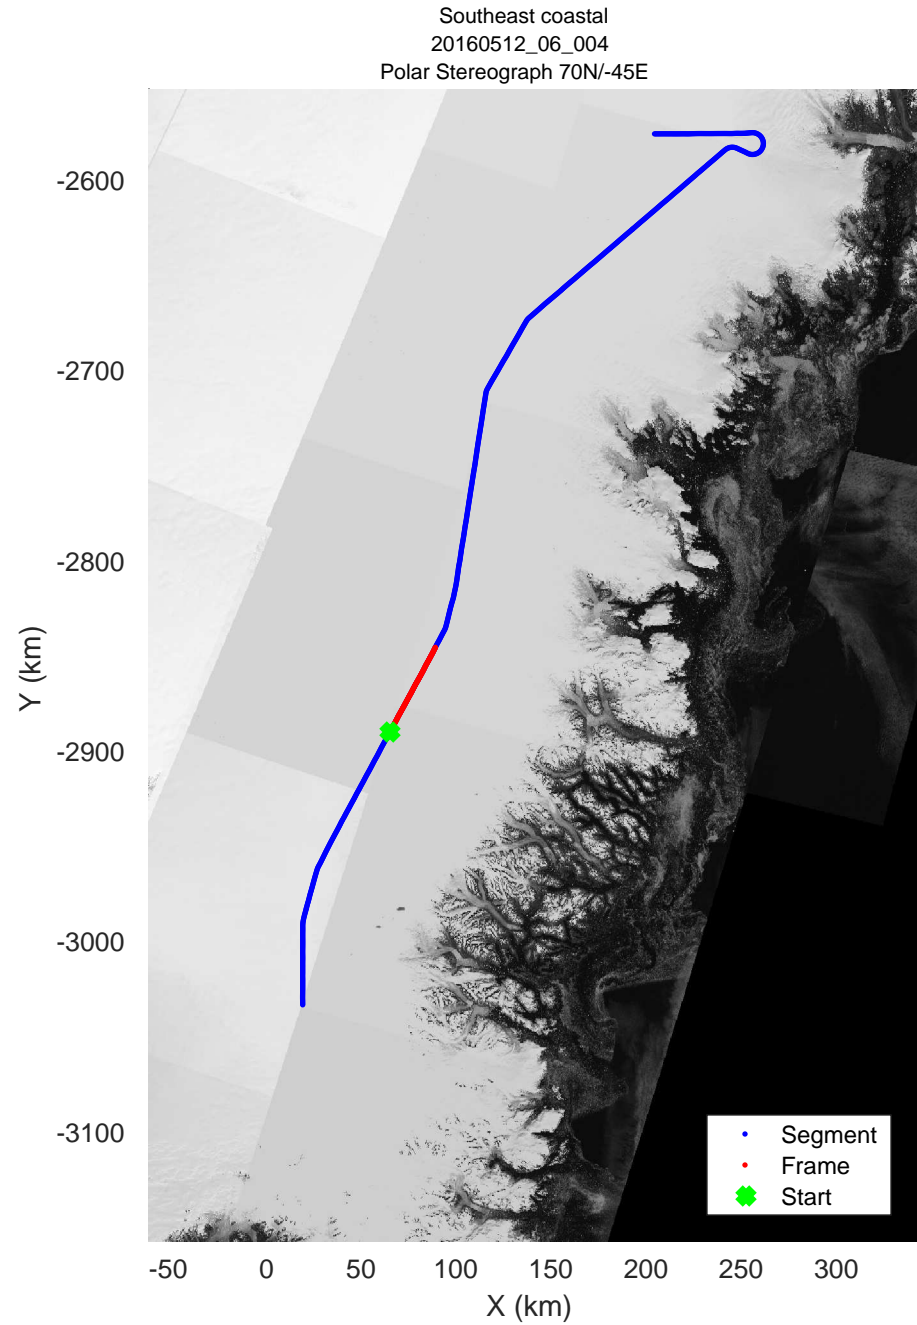

mcords5 2016_Greenland_P3: "Southeast coastal" 20160512_06_002: 18:47:03.9 to 18:53:06.7 GPS

mcords5 2016_Greenland_P3: "Southeast coastal" 20160512_06_003: 18:53:07.0 to 18:59:09.5 GPS

mcords5 2016_Greenland_P3: "Southeast coastal" 20160512_06_003: 18:53:07.0 to 18:59:09.5 GPS

mcords5 2016_Greenland_P3: "Southeast coastal" 20160512_06_004: 18:59:09.8 to 19:05:15.1 GPS

mcords5 2016_Greenland_P3: "Southeast coastal" 20160512_06_004: 18:59:09.8 to 19:05:15.1 GPS

mcords5 2016_Greenland_P3: "Southeast coastal" 20160512_06_005: 19:05:15.3 to 19:11:20.8 GPS

mcords5 2016_Greenland_P3: "Southeast coastal" 20160512_06_008: 19:23:37.6 to 19:29:46.5 GPS

Southeast coastal
20160512_06_009
Polar Stereograph 70N/-45E

mcords5 2016_Greenland_P3: "Southeast coastal" 20160512_06_009: 19:29:46.7 to 19:35:57.7 GPS