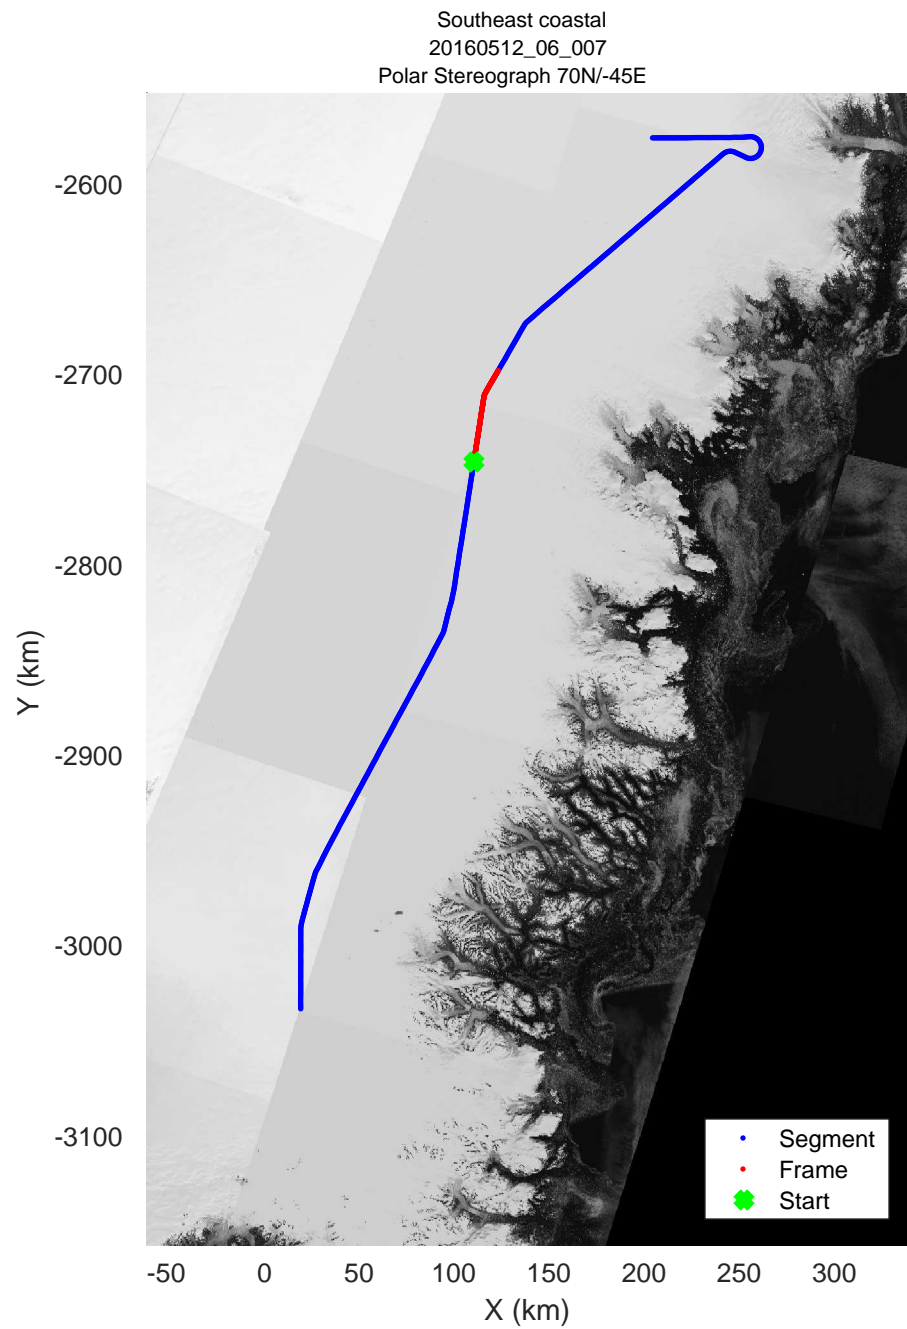

mcords5 2016_Greenland_P3: "Southeast coastal" 20160512_06_005: 19:05:15.3 to 19:11:20.8 GPS

mcords5 2016_Greenland_P3: "Southeast coastal" 20160512_06_006: 19:11:21.0 to 19:17:30.1 GPS

mcords5 2016_Greenland_P3: "Southeast coastal" 20160512_06_006: 19:11:21.0 to 19:17:30.1 GPS