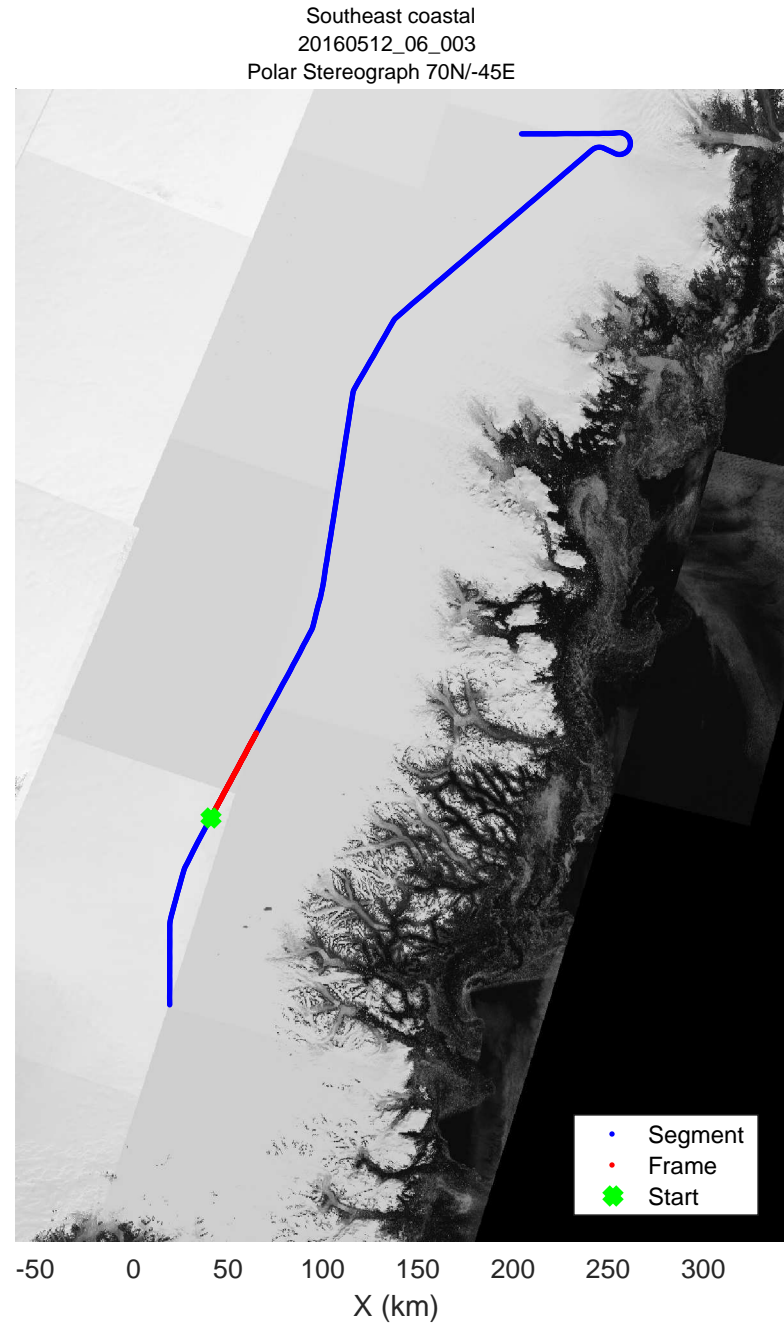

mcords5 2016_Greenland_P3: "Southeast coastal" 20160512_06_001: 18:41:02.0 to 18:47:03.7 GPS

mcords5 2016_Greenland_P3: "Southeast coastal" 20160512_06_001: 18:41:02.0 to 18:47:03.7 GPS

mcords5 2016_Greenland_P3: "Southeast coastal" 20160512_06_002: 18:47:03.9 to 18:53:06.7 GPS

mcords5 2016_Greenland_P3: "Southeast coastal" 20160512_06_002: 18:47:03.9 to 18:53:06.7 GPS

mcords5 2016_Greenland_P3: "Southeast coastal" 20160512_06_003: 18:53:07.0 to 18:59:09.5 GPS

mcords5 2016_Greenland_P3: "Southeast coastal" 20160512_06_003: 18:53:07.0 to 18:59:09.5 GPS

mcords5 2016_Greenland_P3: "Southeast coastal" 20160512_06_008: 19:23:37.6 to 19:29:46.5 GPS

Southeast coastal
20160512_06_009
Polar Stereograph 70N/-45E

mcords5 2016_Greenland_P3: "Southeast coastal" 20160512_06_009: 19:29:46.7 to 19:35:57.7 GPS