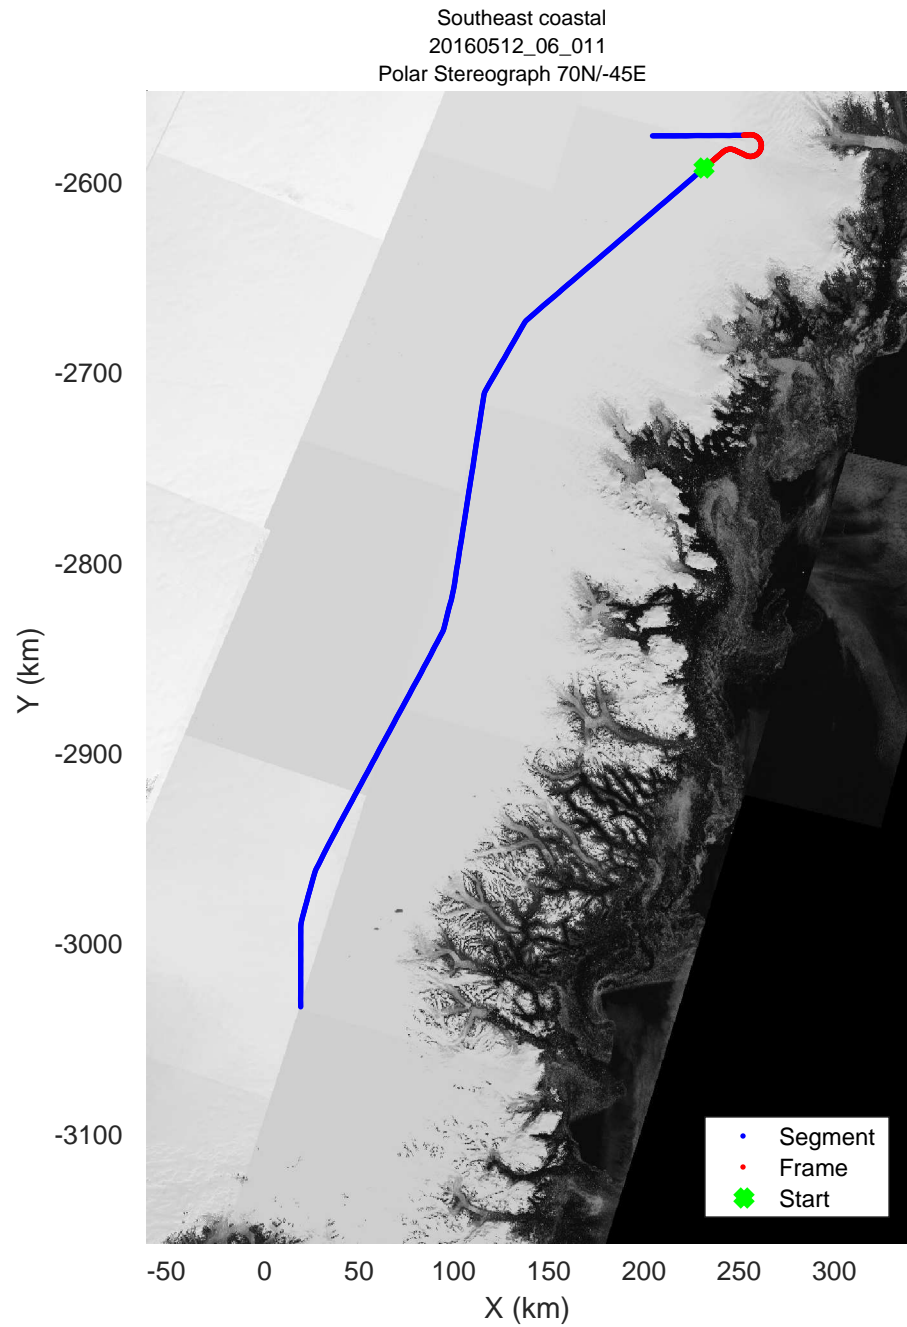

mcords5 2016_Greenland_P3: "Southeast coastal" 20160512_06_008: 19:23:37.6 to 19:29:46.5 GPS

Southeast coastal
20160512_06_009
Polar Stereograph 70N/-45E

mcords5 2016_Greenland_P3: "Southeast coastal" 20160512_06_009: 19:29:46.7 to 19:35:57.7 GPS

mcords5 2016_Greenland_P3: "Southeast coastal" 20160512_06_009: 19:29:46.7 to 19:35:57.7 GPS

mcords5 2016_Greenland_P3: "Southeast coastal" 20160512_06_010: 19:35:58.0 to 19:41:58.8 GPS

mcords5 2016_Greenland_P3: "Southeast coastal" 20160512_06_010: 19:35:58.0 to 19:41:58.8 GPS

mcords5 2016_Greenland_P3: "Southeast coastal" 20160512_06_011: 19:41:59.1 to 19:48:07.6 GPS

mcords5 2016_Greenland_P3: "Southeast coastal" 20160512_06_011: 19:41:59.1 to 19:48:07.6 GPS

mcords5 2016_Greenland_P3: "Southeast coastal" 20160512_06_012: 19:48:07.9 to 19:54:11.6 GPS