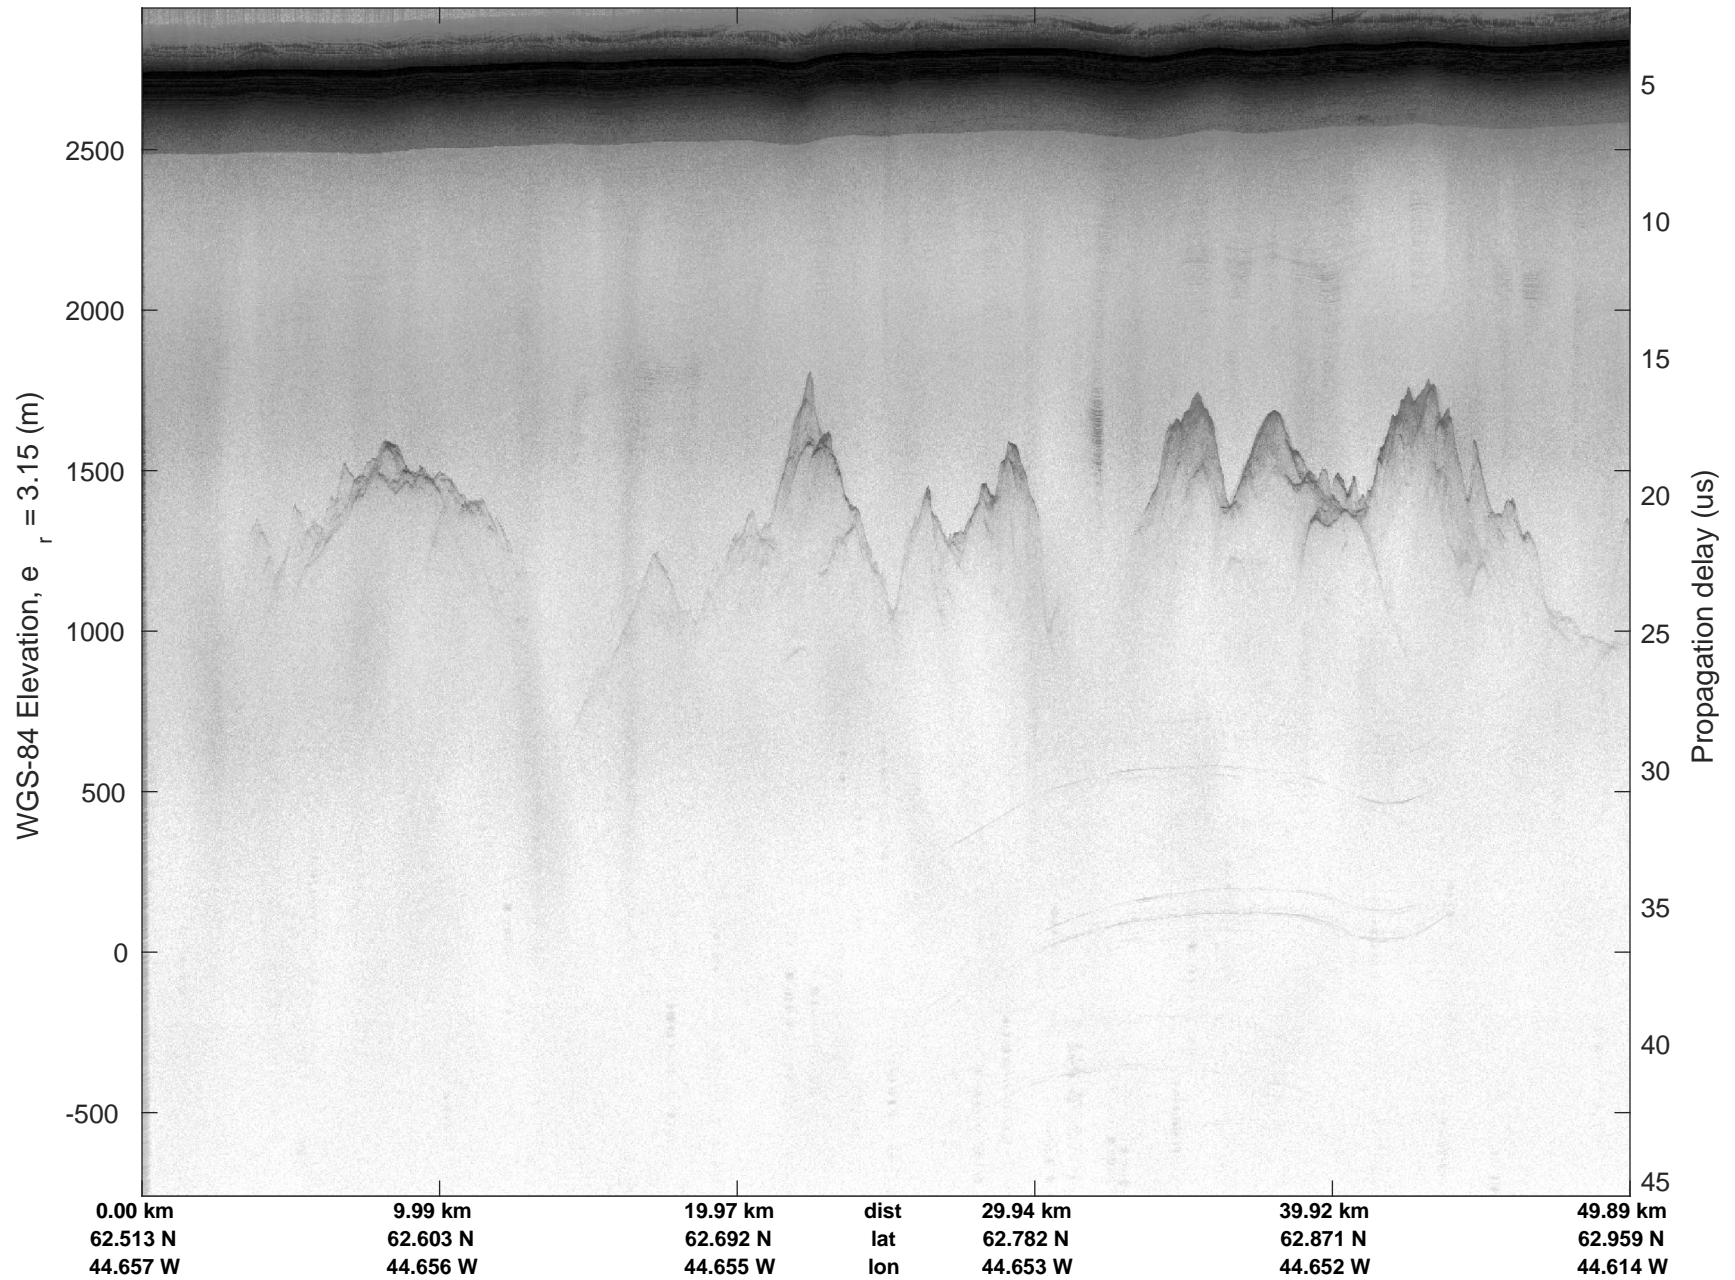

mcords5 2016_Greenland_P3: "Southeast coastal" 20160512_06_001: 18:41:02.0 to 18:47:03.7 GPS

mcords5 2016_Greenland_P3: "Southeast coastal" 20160512_06_001: 18:41:02.0 to 18:47:03.7 GPS

mcords5 2016_Greenland_P3: "Southeast coastal" 20160512_06_002: 18:47:03.9 to 18:53:06.7 GPS

mcords5 2016_Greenland_P3: "Southeast coastal" 20160512_06_002: 18:47:03.9 to 18:53:06.7 GPS

mcords5 2016_Greenland_P3: "Southeast coastal" 20160512_06_003: 18:53:07.0 to 18:59:09.5 GPS

mcords5 2016_Greenland_P3: "Southeast coastal" 20160512_06_003: 18:53:07.0 to 18:59:09.5 GPS

mcords5 2016_Greenland_P3: "Southeast coastal" 20160512_06_004: 18:59:09.8 to 19:05:15.1 GPS

mcords5 2016_Greenland_P3: "Southeast coastal" 20160512_06_004: 18:59:09.8 to 19:05:15.1 GPS

mcords5 2016_Greenland_P3: "Southeast coastal" 20160512_06_005: 19:05:15.3 to 19:11:20.8 GPS

mcords5 2016_Greenland_P3: "Southeast coastal" 20160512_06_008: 19:23:37.6 to 19:29:46.5 GPS

Southeast coastal
20160512_06_009
Polar Stereograph 70N/-45E

mcords5 2016_Greenland_P3: "Southeast coastal" 20160512_06_009: 19:29:46.7 to 19:35:57.7 GPS