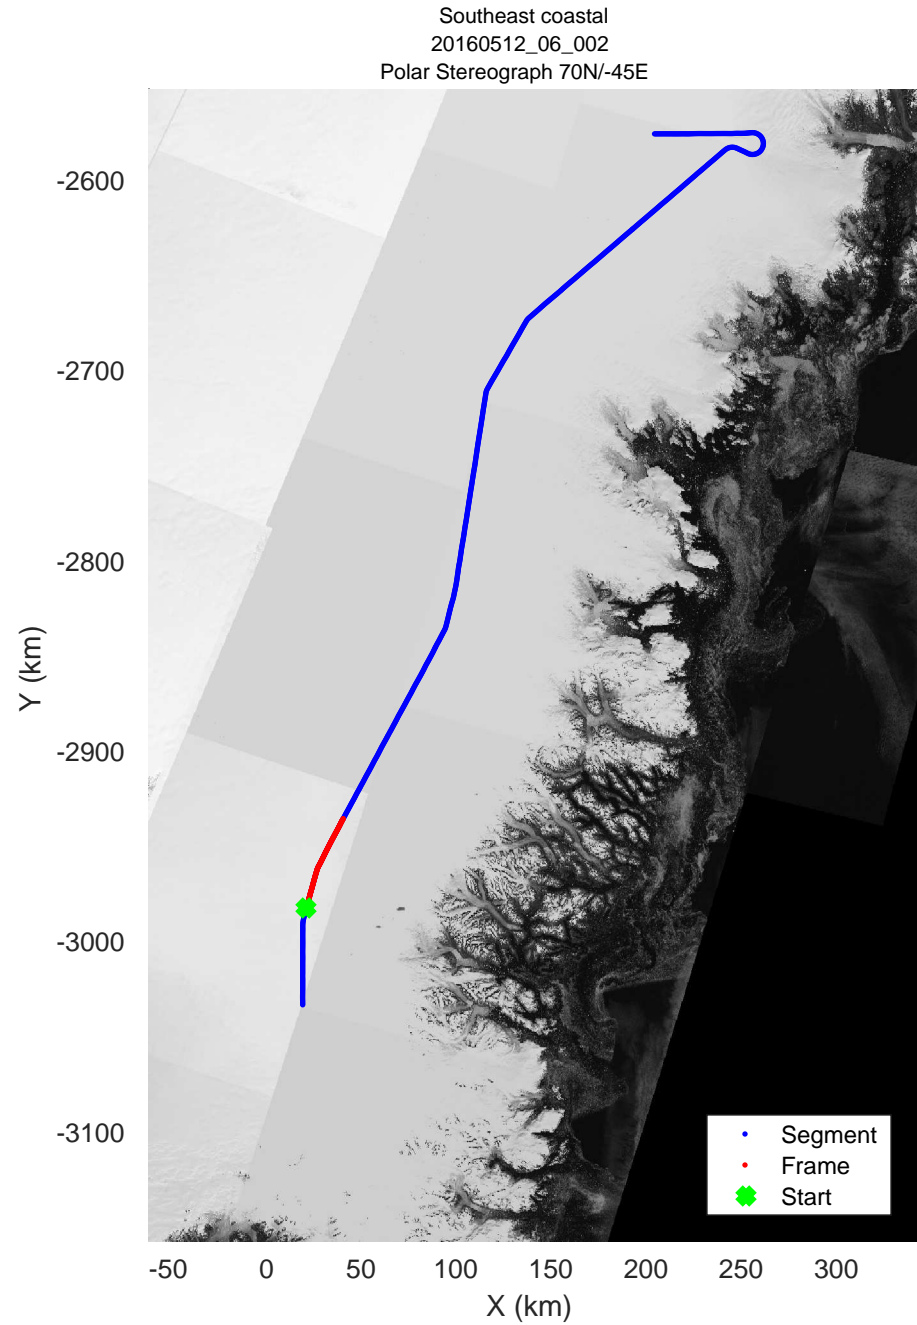

mcords5 2016_Greenland_P3: "Southeast coastal" 20160512_06_001: 18:41:02.0 to 18:47:03.7 GPS

mcords5 2016_Greenland_P3: "Southeast coastal" 20160512_06_001: 18:41:02.0 to 18:47:03.7 GPS

mcords5 2016_Greenland_P3: "Southeast coastal" 20160512_06_002: 18:47:03.9 to 18:53:06.7 GPS

mcords5 2016_Greenland_P3: "Southeast coastal" 20160512_06_002: 18:47:03.9 to 18:53:06.7 GPS

mcords5 2016_Greenland_P3: "Southeast coastal" 20160512_06_003: 18:53:07.0 to 18:59:09.5 GPS

mcords5 2016_Greenland_P3: "Southeast coastal" 20160512_06_003: 18:53:07.0 to 18:59:09.5 GPS

mcords5 2016_Greenland_P3: "Southeast coastal" 20160512_06_008: 19:23:37.6 to 19:29:46.5 GPS

Southeast coastal
20160512_06_009
Polar Stereograph 70N/-45E

mcords5 2016_Greenland_P3: "Southeast coastal" 20160512_06_009: 19:29:46.7 to 19:35:57.7 GPS