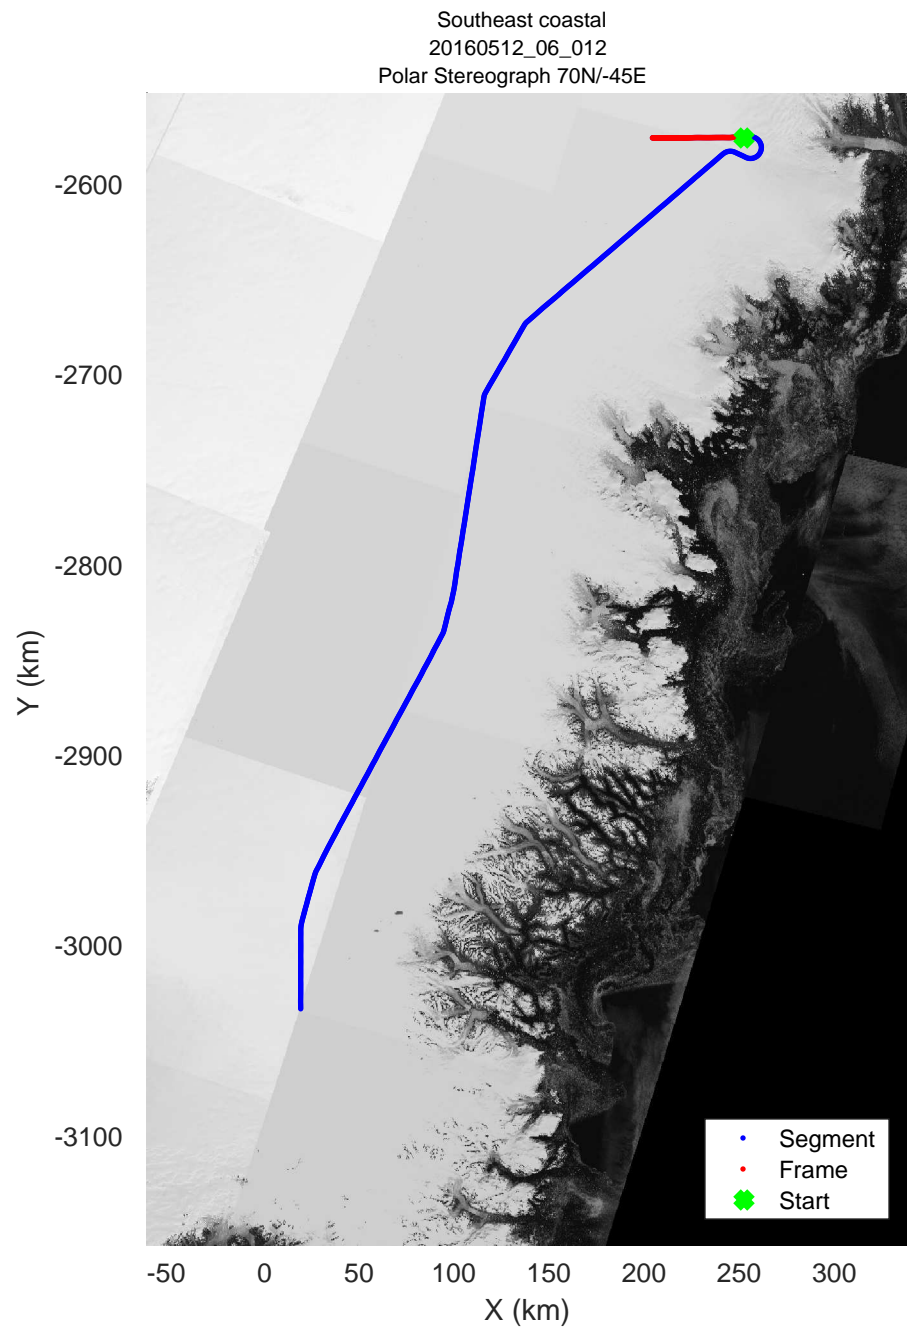

mcords5 2016_Greenland_P3: "Southeast coastal" 20160512_06_008: 19:23:37.6 to 19:29:46.5 GPS

Southeast coastal
20160512_06_009
Polar Stereograph 70N/-45E

mcords5 2016_Greenland_P3: "Southeast coastal" 20160512_06_009: 19:29:46.7 to 19:35:57.7 GPS

mcords5 2016_Greenland_P3: "Southeast coastal" 20160512_06_009: 19:29:46.7 to 19:35:57.7 GPS

mcords5 2016_Greenland_P3: "Southeast coastal" 20160512_06_010: 19:35:58.0 to 19:41:58.8 GPS

mcords5 2016_Greenland_P3: "Southeast coastal" 20160512_06_010: 19:35:58.0 to 19:41:58.8 GPS

mcords5 2016_Greenland_P3: "Southeast coastal" 20160512_06_011: 19:41:59.1 to 19:48:07.6 GPS

mcords5 2016_Greenland_P3: "Southeast coastal" 20160512_06_011: 19:41:59.1 to 19:48:07.6 GPS

mcords5 2016_Greenland_P3: "Southeast coastal" 20160512_06_012: 19:48:07.9 to 19:54:11.6 GPS