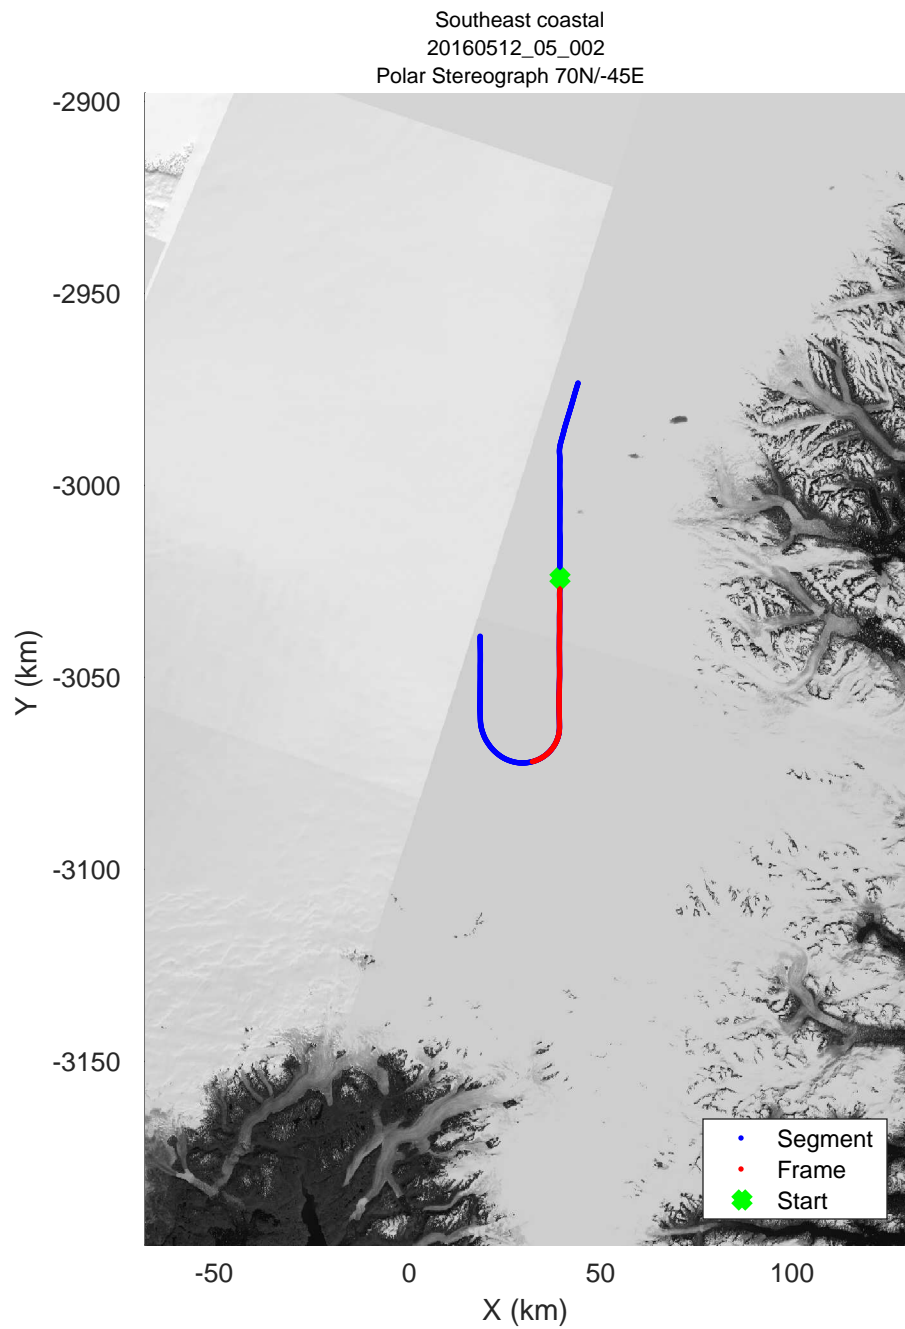

mcords5 2016_Greenland_P3: "Southeast coastal" 20160512_05_001: 18:23:18.1 to 18:29:24.0 GPS

mcords5 2016_Greenland_P3: "Southeast coastal" 20160512_05_001: 18:23:18.1 to 18:29:24.0 GPS

mcords5 2016_Greenland_P3: "Southeast coastal" 20160512_05_002: 18:29:24.3 to 18:35:29.5 GPS

mcords5 2016_Greenland_P3: "Southeast coastal" 20160512_05_002: 18:29:24.3 to 18:35:29.5 GPS

mcords5 2016_Greenland_P3: "Southeast coastal" 20160512_05_003: 18:35:29.8 to 18:40:23.2 GPS

mcords5 2016_Greenland_P3: "Southeast coastal" 20160512_05_003: 18:35:29.8 to 18:40:23.2 GPS