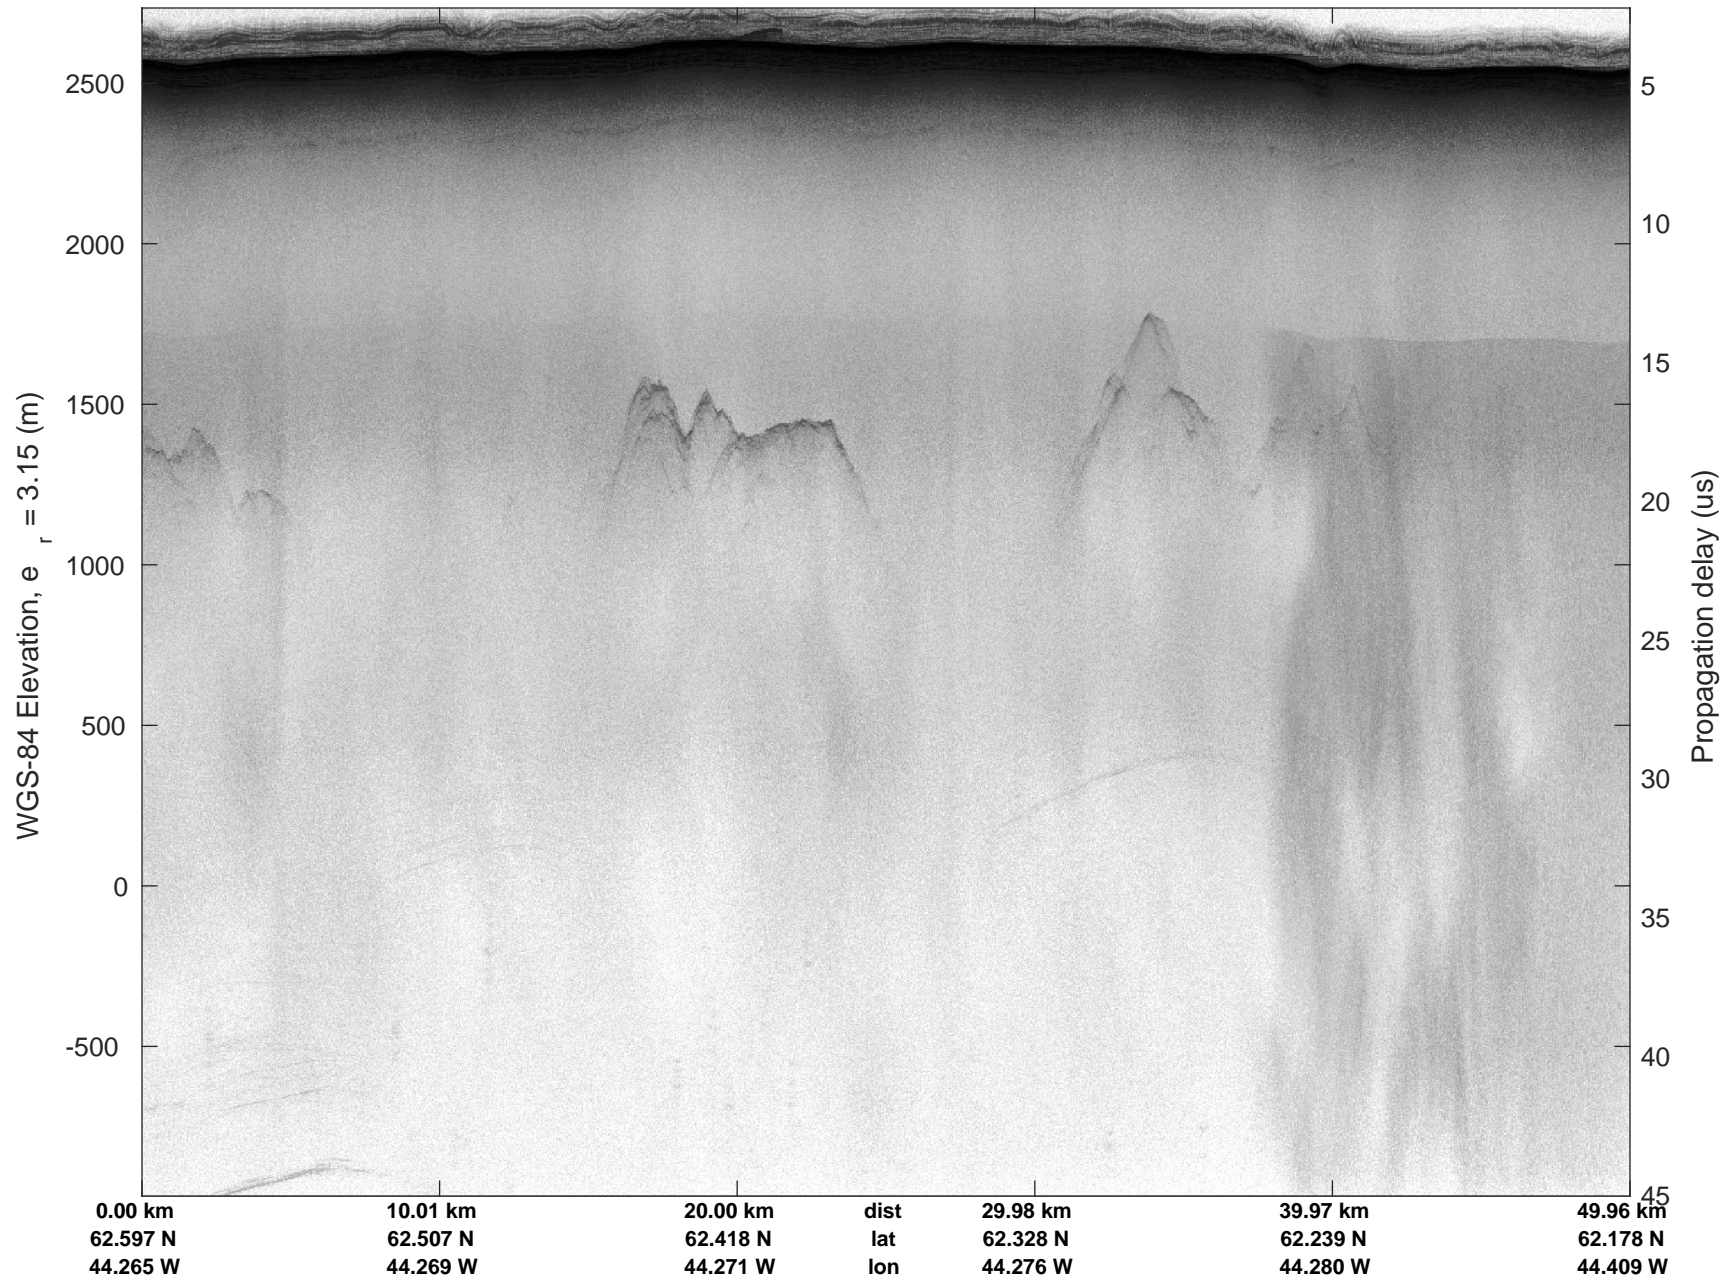

mcords5 2016_Greenland_P3: "Southeast coastal" 20160512_05_001: 18:23:18.1 to 18:29:24.0 GPS

mcords5 2016_Greenland_P3: "Southeast coastal" 20160512_05_001: 18:23:18.1 to 18:29:24.0 GPS

mcords5 2016_Greenland_P3: "Southeast coastal" 20160512_05_002: 18:29:24.3 to 18:35:29.5 GPS

mcords5 2016_Greenland_P3: "Southeast coastal" 20160512_05_002: 18:29:24.3 to 18:35:29.5 GPS

mcords5 2016_Greenland_P3: "Southeast coastal" 20160512_05_003: 18:35:29.8 to 18:40:23.2 GPS

mcords5 2016_Greenland_P3: "Southeast coastal" 20160512_05_003: 18:35:29.8 to 18:40:23.2 GPS