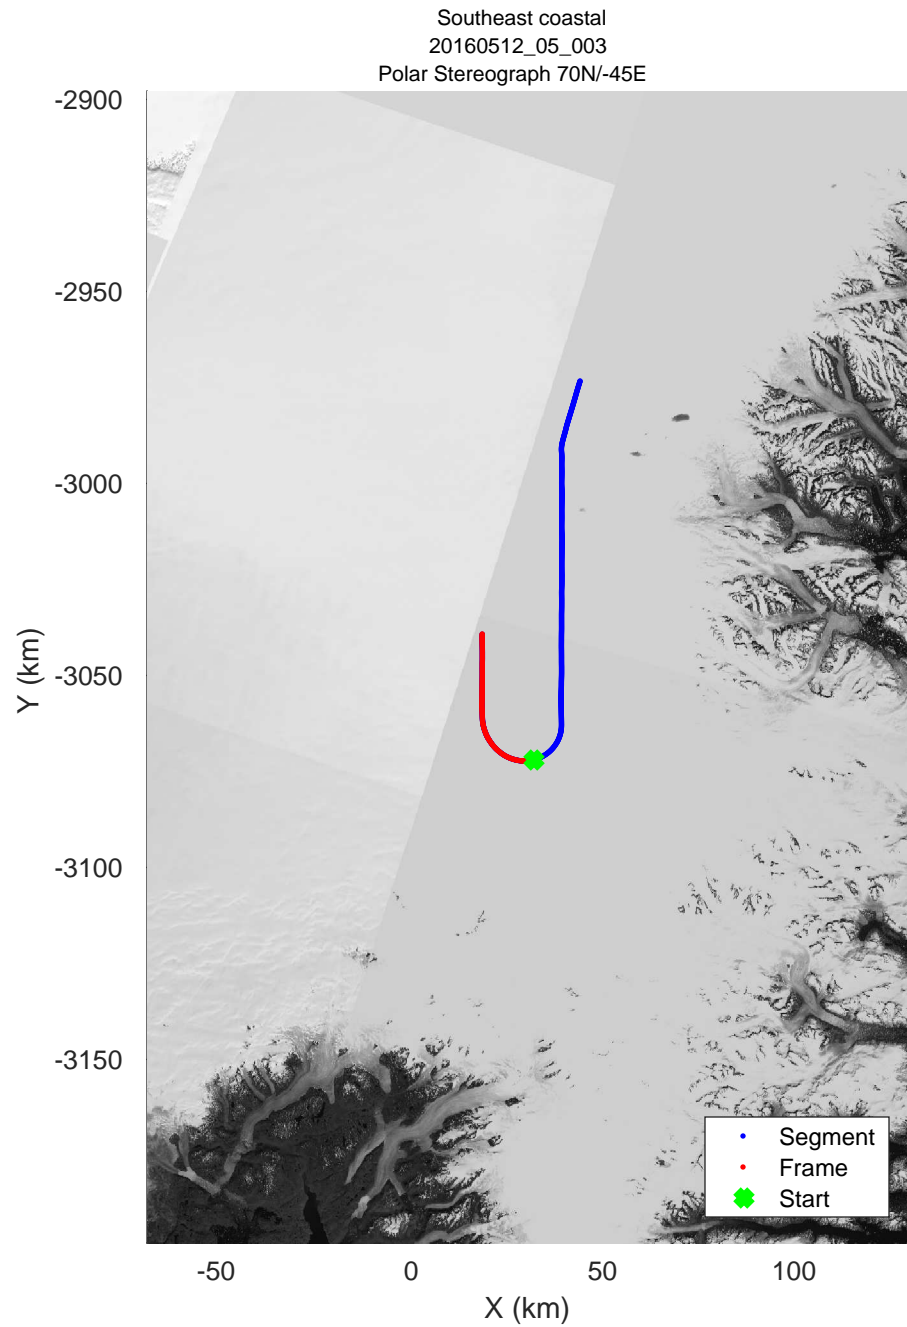

mcords5 2016_Greenland_P3: "Southeast coastal" 20160512_05_001: 18:23:18.1 to 18:29:24.0 GPS

mcords5 2016_Greenland_P3: "Southeast coastal" 20160512_05_001: 18:23:18.1 to 18:29:24.0 GPS

mcords5 2016_Greenland_P3: "Southeast coastal" 20160512_05_002: 18:29:24.3 to 18:35:29.5 GPS

mcords5 2016_Greenland_P3: "Southeast coastal" 20160512_05_002: 18:29:24.3 to 18:35:29.5 GPS

mcords5 2016_Greenland_P3: "Southeast coastal" 20160512_05_003: 18:35:29.8 to 18:40:23.2 GPS

mcords5 2016_Greenland_P3: "Southeast coastal" 20160512_05_003: 18:35:29.8 to 18:40:23.2 GPS