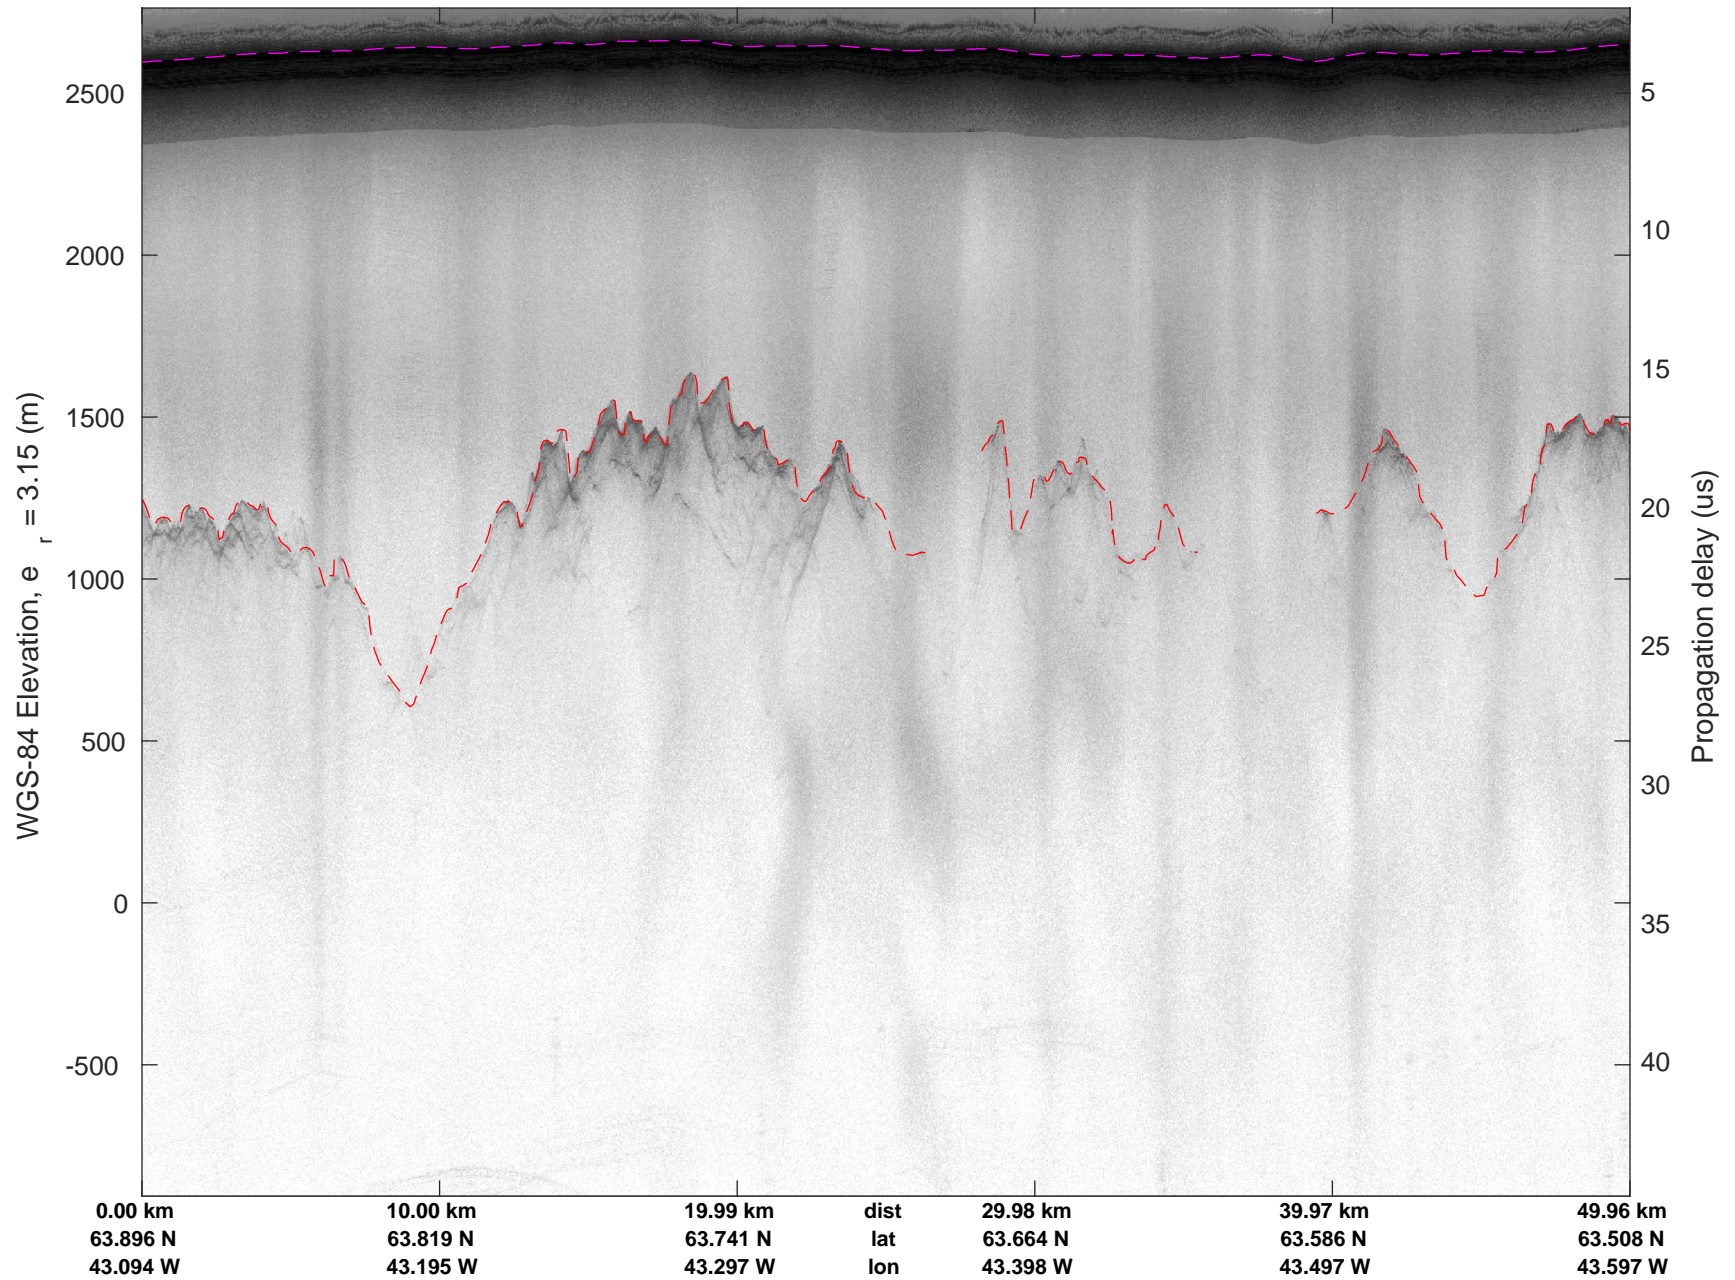

mcords5 2016_Greenland_P3: "Southeast coastal" 20160512_04_001: 18:03:28.0 to 18:09:47.3 GPS

mcords5 2016_Greenland_P3: "Southeast coastal" 20160512_04_001: 18:03:28.0 to 18:09:47.3 GPS

Southeast coastal
20160512_04_002
Polar Stereograph 70N/-45E

mcords5 2016_Greenland_P3: "Southeast coastal" 20160512_04_002: 18:09:47.6 to 18:16:01.8 GPS

mcords5 2016_Greenland_P3: "Southeast coastal" 20160512_04_002: 18:09:47.6 to 18:16:01.8 GPS

Southeast coastal
20160512_04_003
Polar Stereograph 70N/-45E

mcords5 2016_Greenland_P3: "Southeast coastal" 20160512_04_003: 18:16:02.0 to 18:22:24.5 GPS

mcords5 2016_Greenland_P3: "Southeast coastal" 20160512_04_003: 18:16:02.0 to 18:22:24.5 GPS