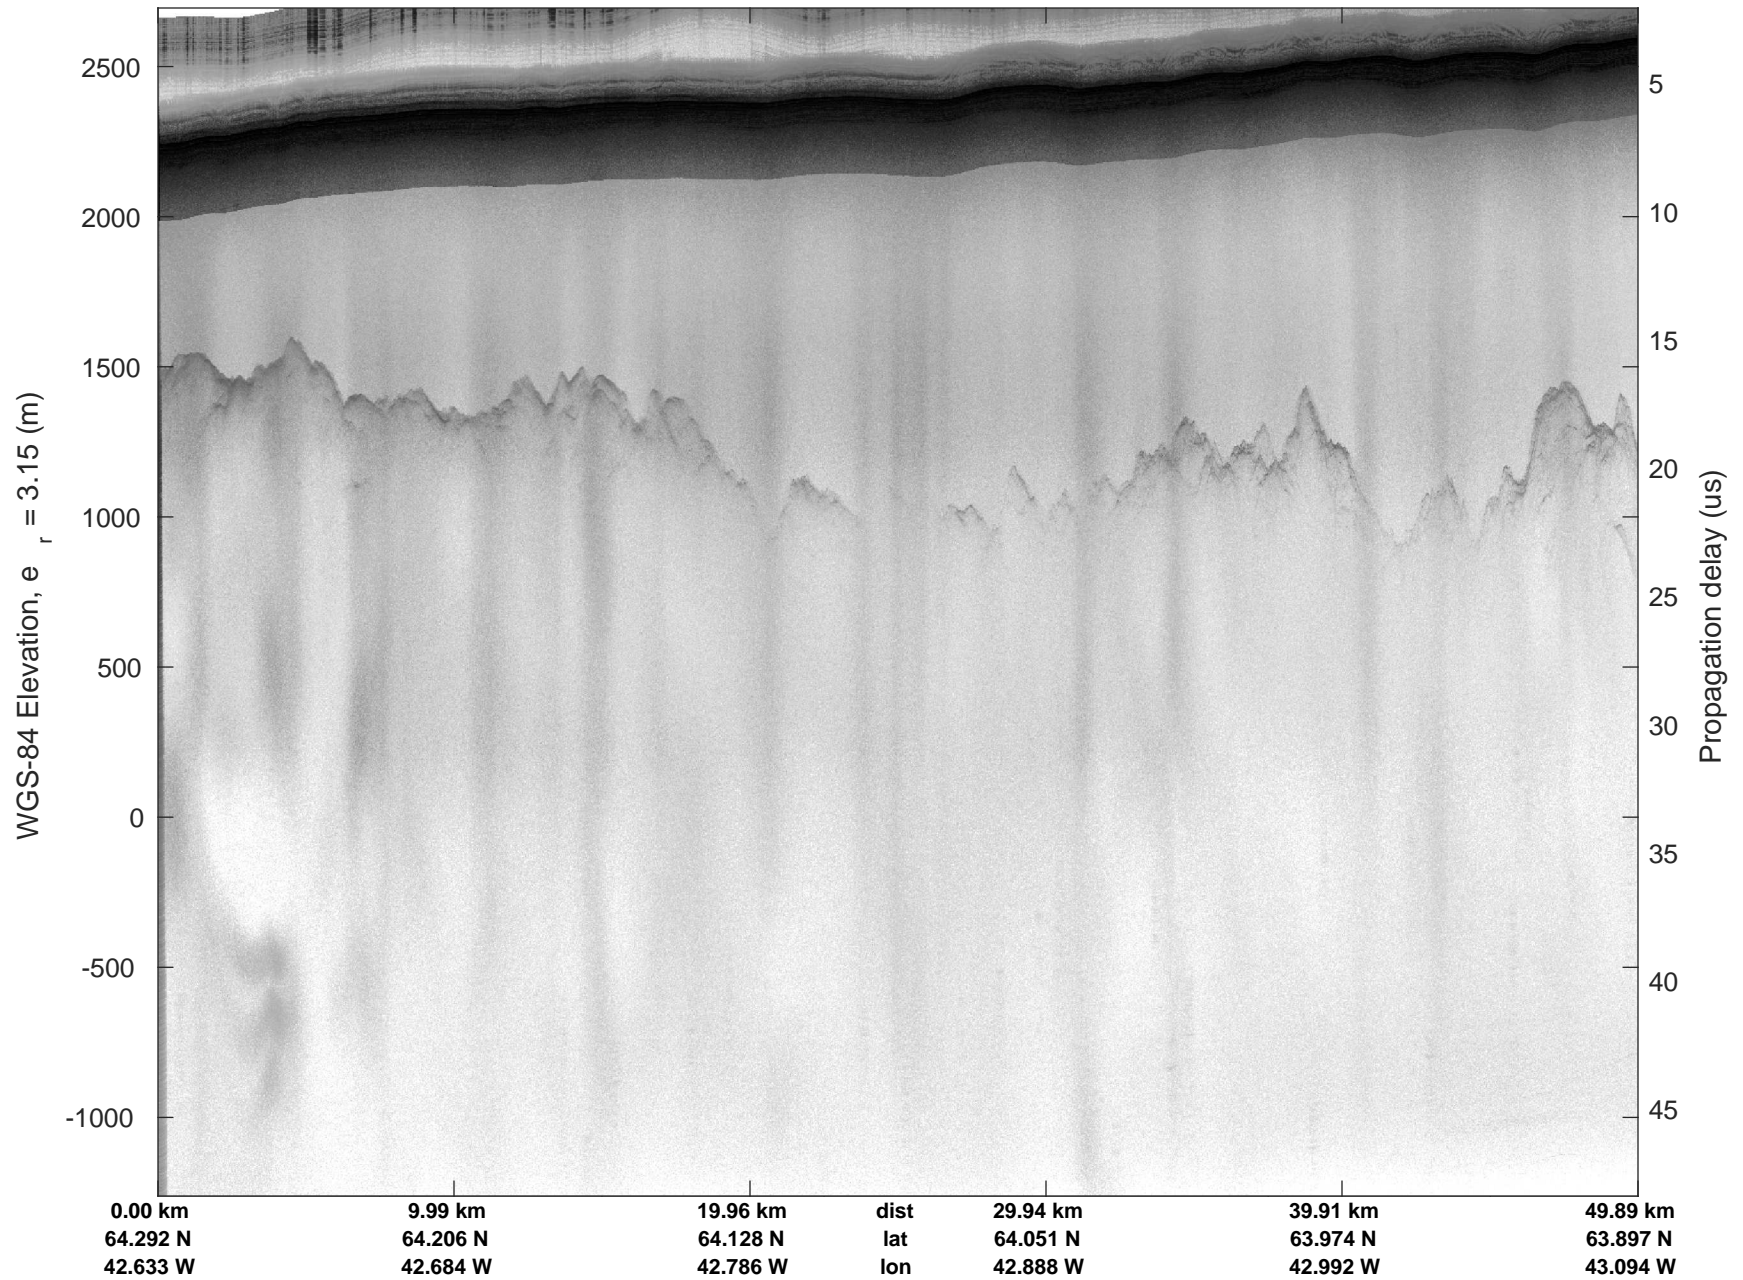

mcords5 2016_Greenland_P3: "Southeast coastal" 20160512_04_001: 18:03:28.0 to 18:09:47.3 GPS

mcords5 2016_Greenland_P3: "Southeast coastal" 20160512_04_001: 18:03:28.0 to 18:09:47.3 GPS

Southeast coastal
20160512_04_002
Polar Stereograph 70N/-45E

mcords5 2016_Greenland_P3: "Southeast coastal" 20160512_04_002: 18:09:47.6 to 18:16:01.8 GPS

mcords5 2016_Greenland_P3: "Southeast coastal" 20160512_04_002: 18:09:47.6 to 18:16:01.8 GPS

Southeast coastal
20160512_04_003
Polar Stereograph 70N/-45E

mcords5 2016_Greenland_P3: "Southeast coastal" 20160512_04_003: 18:16:02.0 to 18:22:24.5 GPS

mcords5 2016_Greenland_P3: "Southeast coastal" 20160512_04_003: 18:16:02.0 to 18:22:24.5 GPS