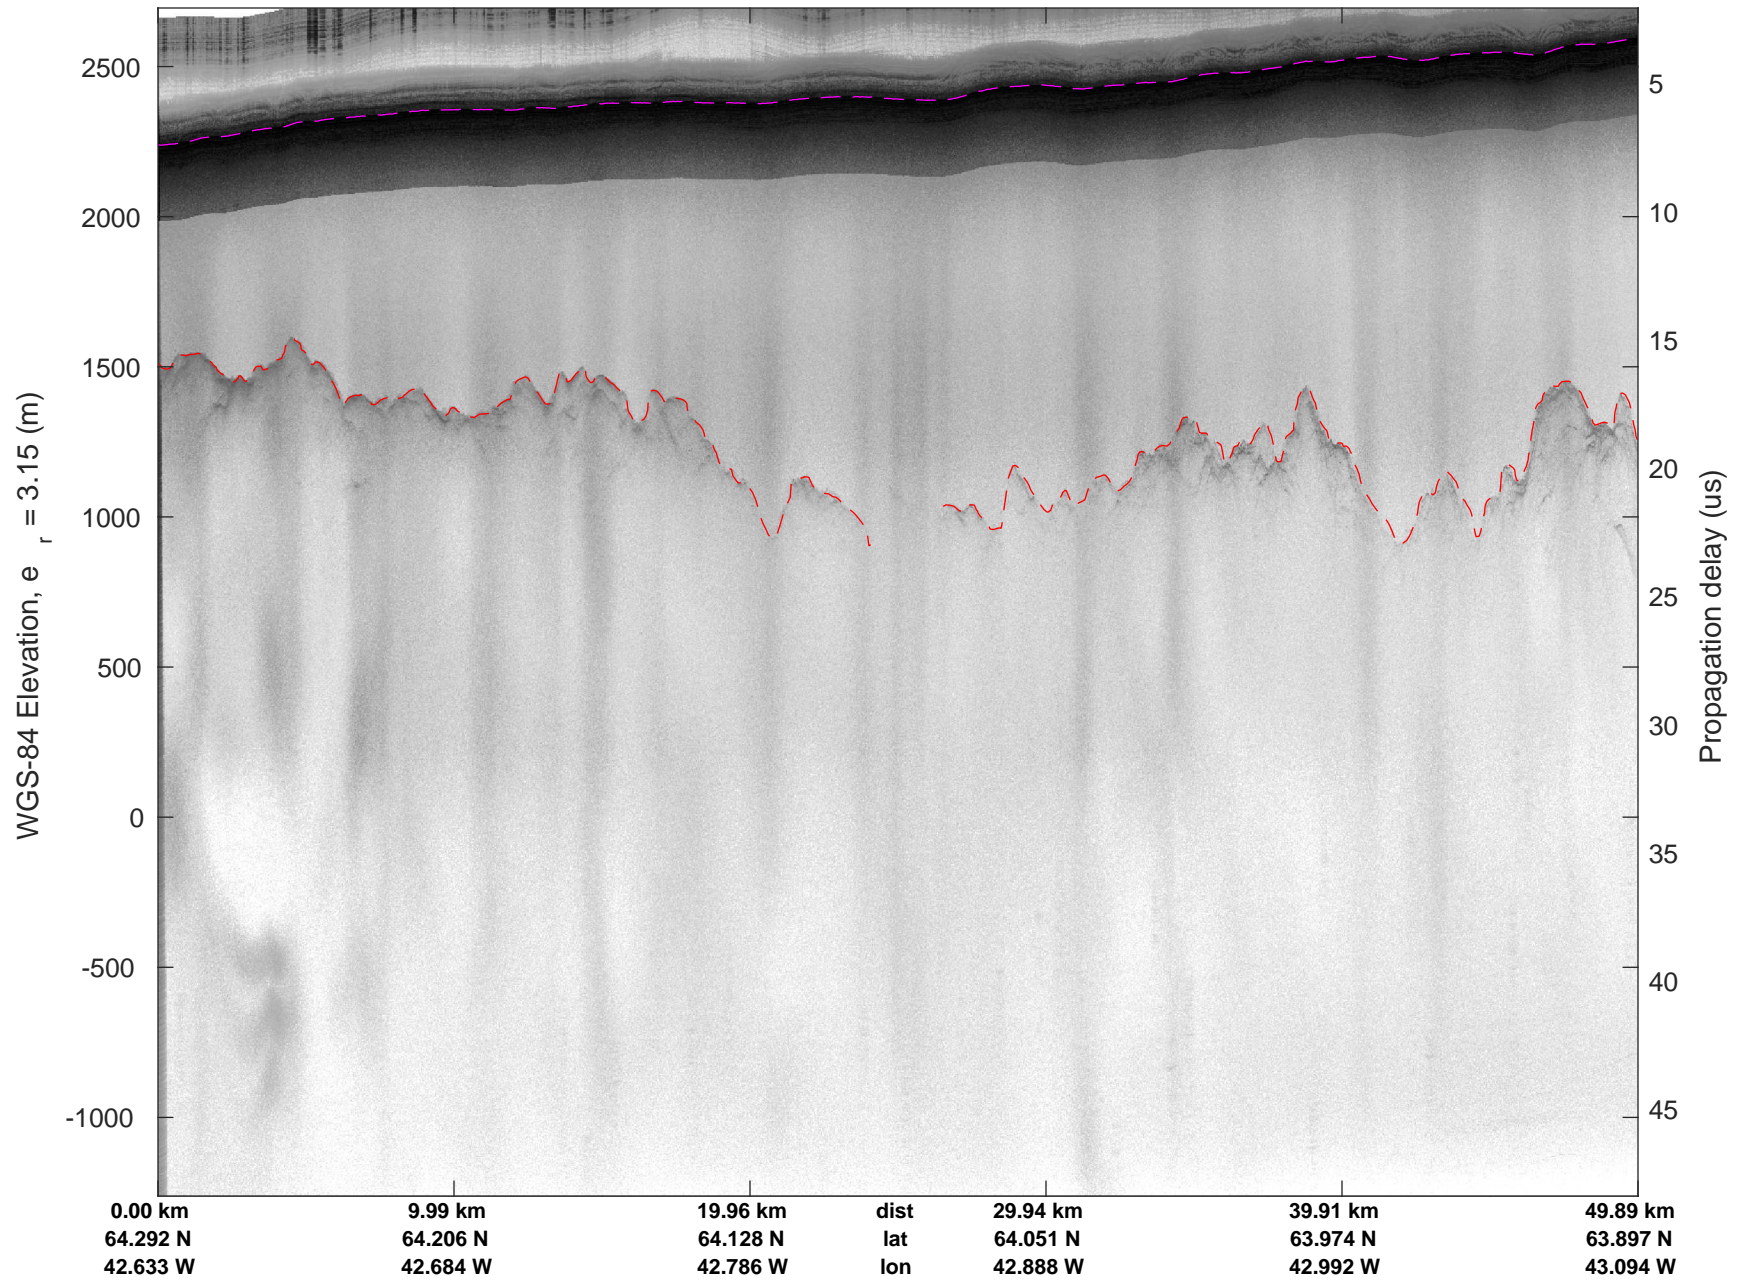

mcords5 2016_Greenland_P3: "Southeast coastal" 20160512_04_001: 18:03:28.0 to 18:09:47.3 GPS

mcords5 2016_Greenland_P3: "Southeast coastal" 20160512_04_001: 18:03:28.0 to 18:09:47.3 GPS

Southeast coastal
20160512_04_002
Polar Stereograph 70N/-45E

mcords5 2016_Greenland_P3: "Southeast coastal" 20160512_04_002: 18:09:47.6 to 18:16:01.8 GPS

mcords5 2016_Greenland_P3: "Southeast coastal" 20160512_04_002: 18:09:47.6 to 18:16:01.8 GPS

Southeast coastal
20160512_04_003
Polar Stereograph 70N/-45E

mcords5 2016_Greenland_P3: "Southeast coastal" 20160512_04_003: 18:16:02.0 to 18:22:24.5 GPS

mcords5 2016_Greenland_P3: "Southeast coastal" 20160512_04_003: 18:16:02.0 to 18:22:24.5 GPS