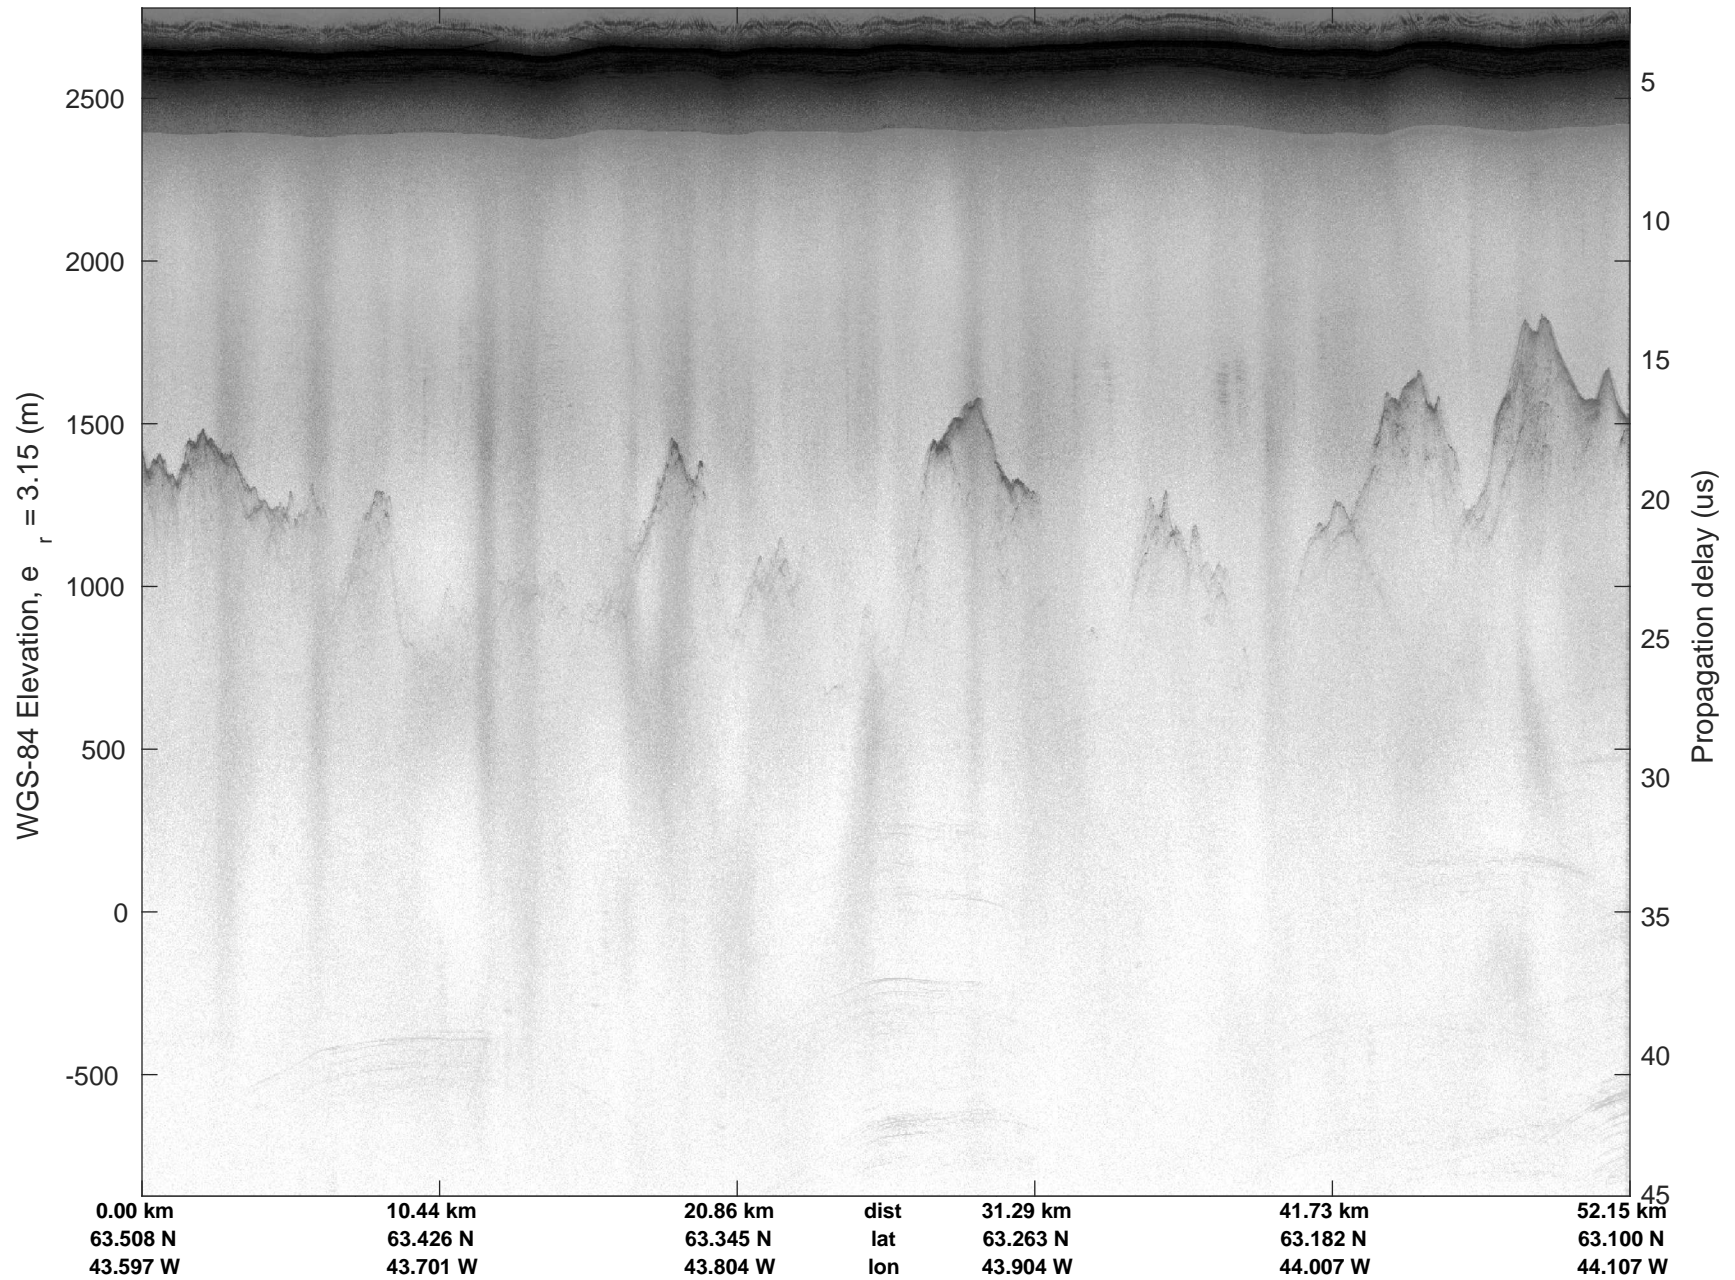

mcords5 2016_Greenland_P3: "Southeast coastal" 20160512_04_001: 18:03:28.0 to 18:09:47.3 GPS

mcords5 2016_Greenland_P3: "Southeast coastal" 20160512_04_001: 18:03:28.0 to 18:09:47.3 GPS

Southeast coastal
20160512_04_002
Polar Stereograph 70N/-45E

mcords5 2016_Greenland_P3: "Southeast coastal" 20160512_04_002: 18:09:47.6 to 18:16:01.8 GPS

mcords5 2016_Greenland_P3: "Southeast coastal" 20160512_04_002: 18:09:47.6 to 18:16:01.8 GPS

Southeast coastal
20160512_04_003
Polar Stereograph 70N/-45E

mcords5 2016_Greenland_P3: "Southeast coastal" 20160512_04_003: 18:16:02.0 to 18:22:24.5 GPS

mcords5 2016_Greenland_P3: "Southeast coastal" 20160512_04_003: 18:16:02.0 to 18:22:24.5 GPS