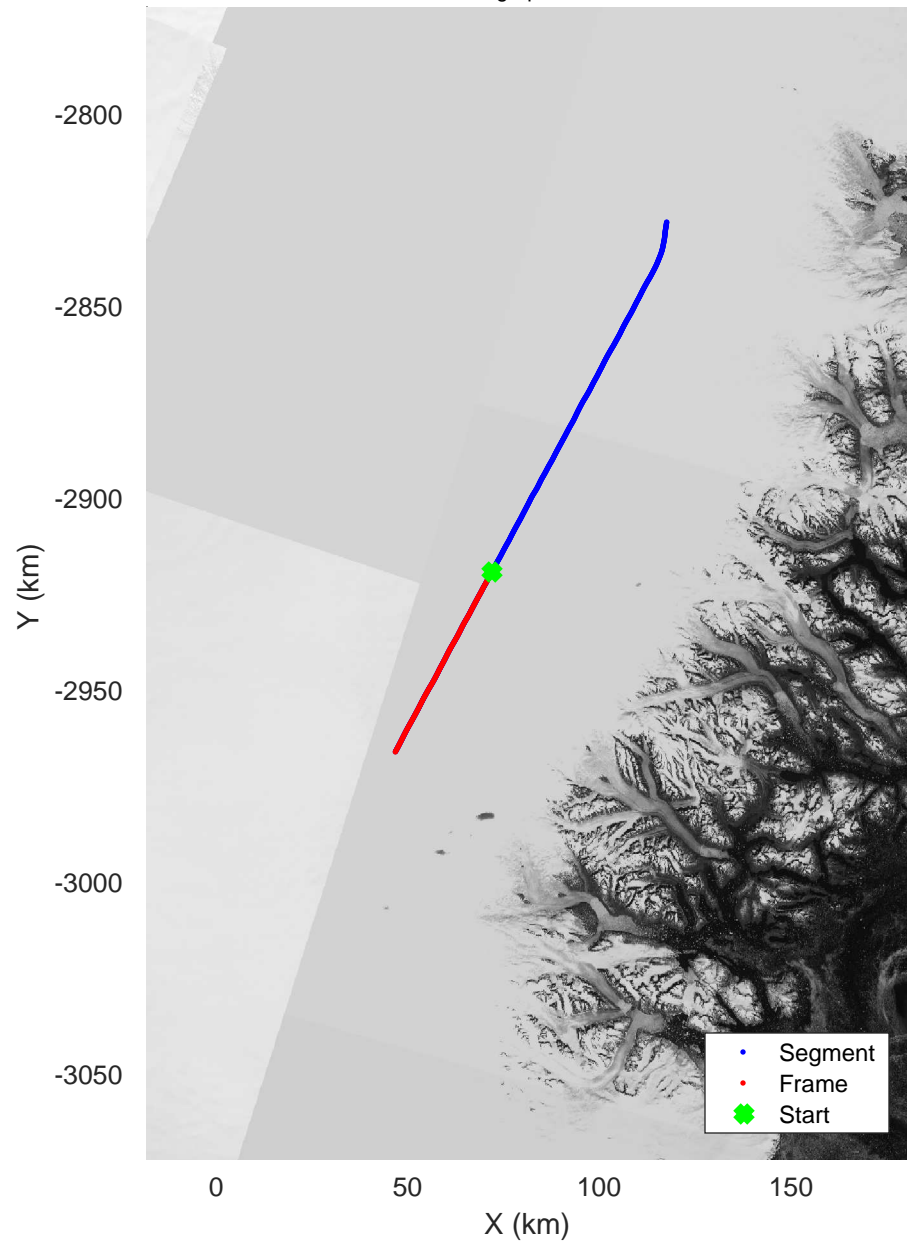

mcords5 2016_Greenland_P3: "Southeast coastal" 20160512_04_001: 18:03:28.0 to 18:09:47.3 GPS

mcords5 2016_Greenland_P3: "Southeast coastal" 20160512_04_001: 18:03:28.0 to 18:09:47.3 GPS

Southeast coastal
20160512_04_002
Polar Stereograph 70N/-45E

mcords5 2016_Greenland_P3: "Southeast coastal" 20160512_04_002: 18:09:47.6 to 18:16:01.8 GPS

mcords5 2016_Greenland_P3: "Southeast coastal" 20160512_04_002: 18:09:47.6 to 18:16:01.8 GPS

Southeast coastal
20160512_04_003
Polar Stereograph 70N/-45E

mcords5 2016_Greenland_P3: "Southeast coastal" 20160512_04_003: 18:16:02.0 to 18:22:24.5 GPS

mcords5 2016_Greenland_P3: "Southeast coastal" 20160512_04_003: 18:16:02.0 to 18:22:24.5 GPS