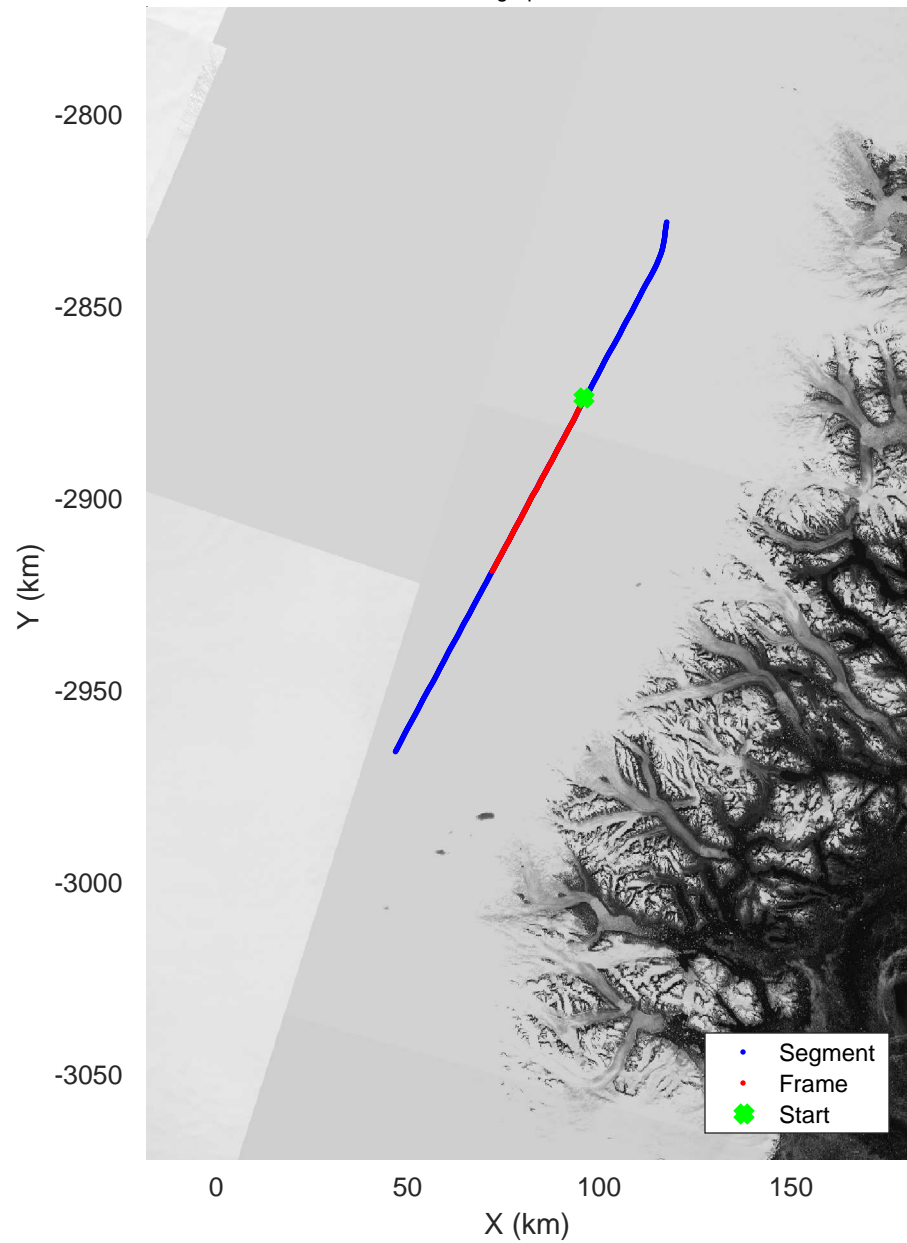

mcords5 2016_Greenland_P3: "Southeast coastal" 20160512_04_001: 18:03:28.0 to 18:09:47.3 GPS

mcords5 2016_Greenland_P3: "Southeast coastal" 20160512_04_001: 18:03:28.0 to 18:09:47.3 GPS

Southeast coastal
20160512_04_002
Polar Stereograph 70N/-45E

mcords5 2016_Greenland_P3: "Southeast coastal" 20160512_04_002: 18:09:47.6 to 18:16:01.8 GPS

mcords5 2016_Greenland_P3: "Southeast coastal" 20160512_04_002: 18:09:47.6 to 18:16:01.8 GPS

Southeast coastal
20160512_04_003
Polar Stereograph 70N/-45E

mcords5 2016_Greenland_P3: "Southeast coastal" 20160512_04_003: 18:16:02.0 to 18:22:24.5 GPS

mcords5 2016_Greenland_P3: "Southeast coastal" 20160512_04_003: 18:16:02.0 to 18:22:24.5 GPS