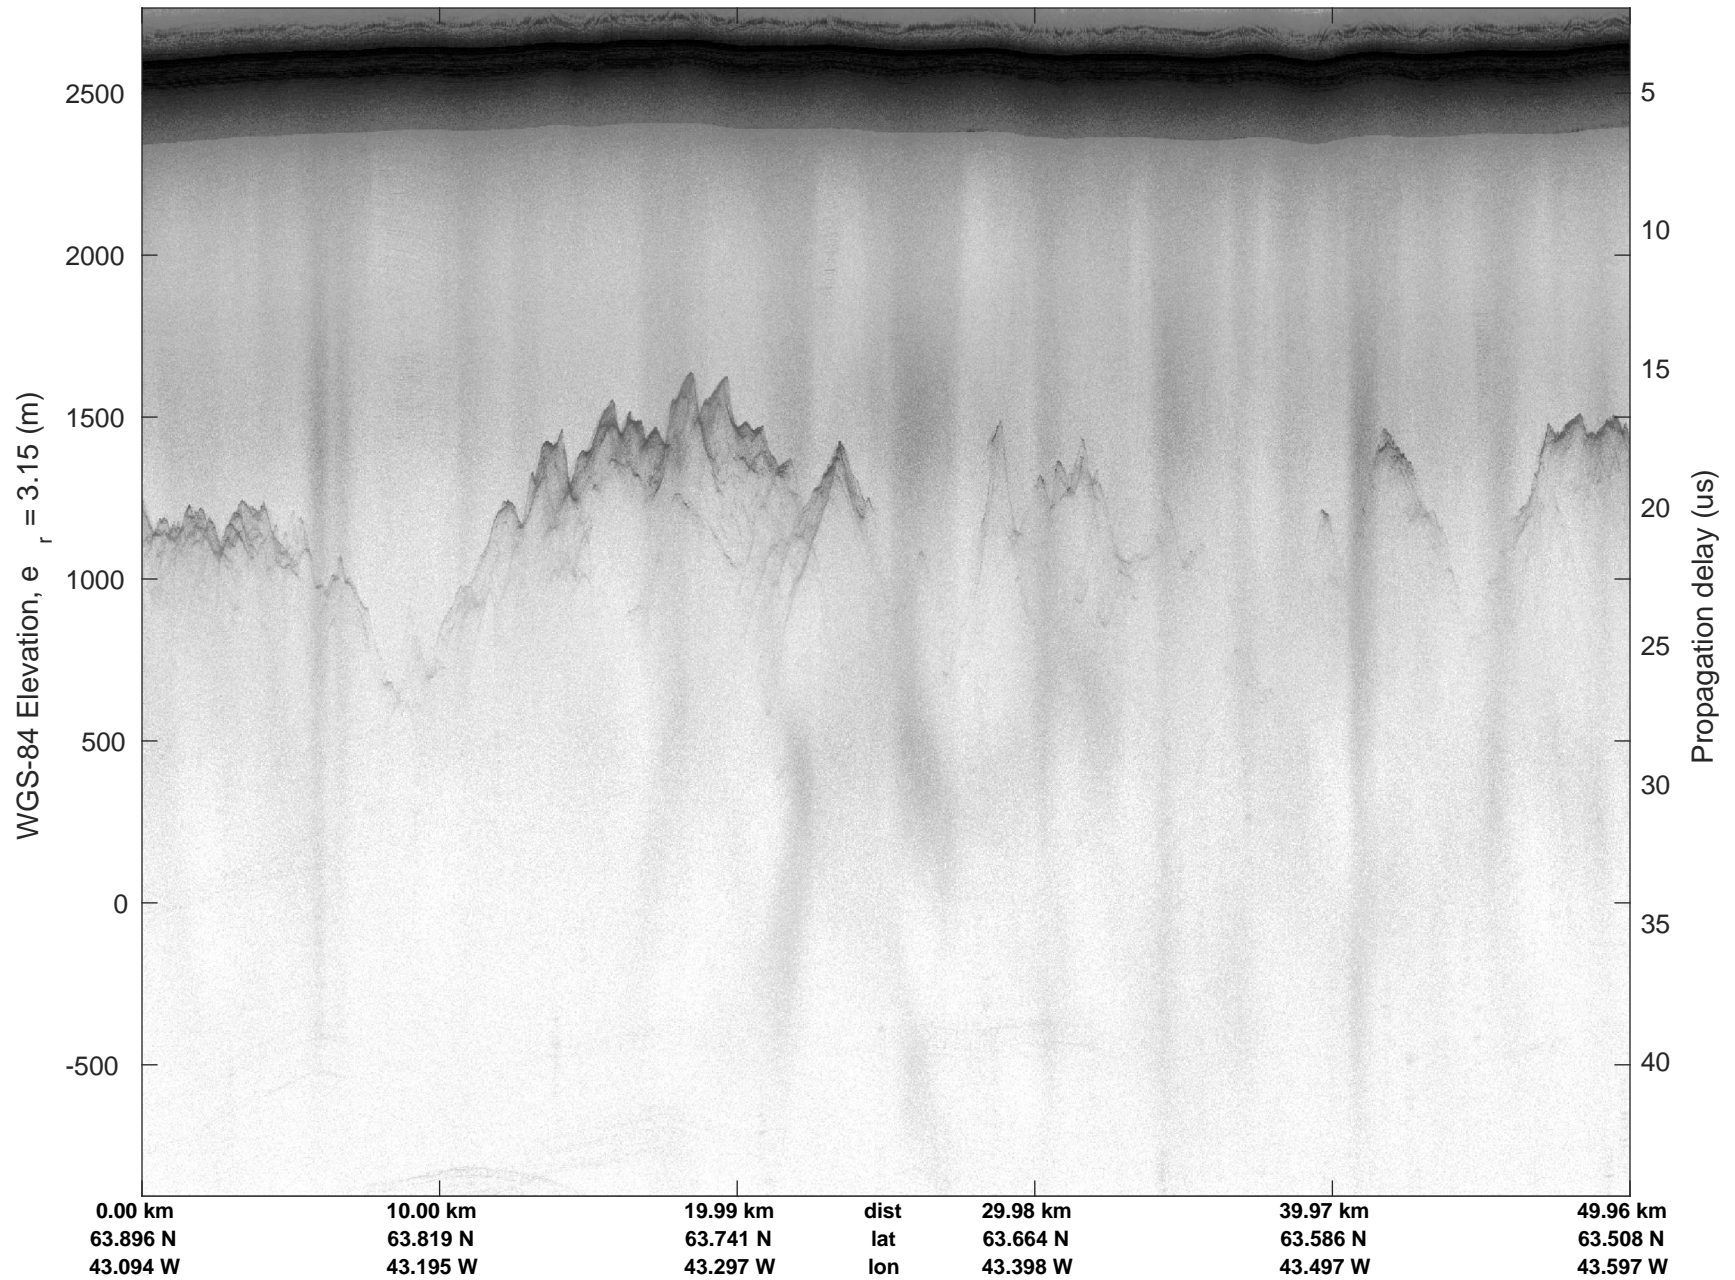

mcords5 2016_Greenland_P3: "Southeast coastal" 20160512_04_001: 18:03:28.0 to 18:09:47.3 GPS

mcords5 2016_Greenland_P3: "Southeast coastal" 20160512_04_001: 18:03:28.0 to 18:09:47.3 GPS

Southeast coastal
20160512_04_002
Polar Stereograph 70N/-45E

mcords5 2016_Greenland_P3: "Southeast coastal" 20160512_04_002: 18:09:47.6 to 18:16:01.8 GPS

mcords5 2016_Greenland_P3: "Southeast coastal" 20160512_04_002: 18:09:47.6 to 18:16:01.8 GPS

Southeast coastal
20160512_04_003
Polar Stereograph 70N/-45E

mcords5 2016_Greenland_P3: "Southeast coastal" 20160512_04_003: 18:16:02.0 to 18:22:24.5 GPS

mcords5 2016_Greenland_P3: "Southeast coastal" 20160512_04_003: 18:16:02.0 to 18:22:24.5 GPS