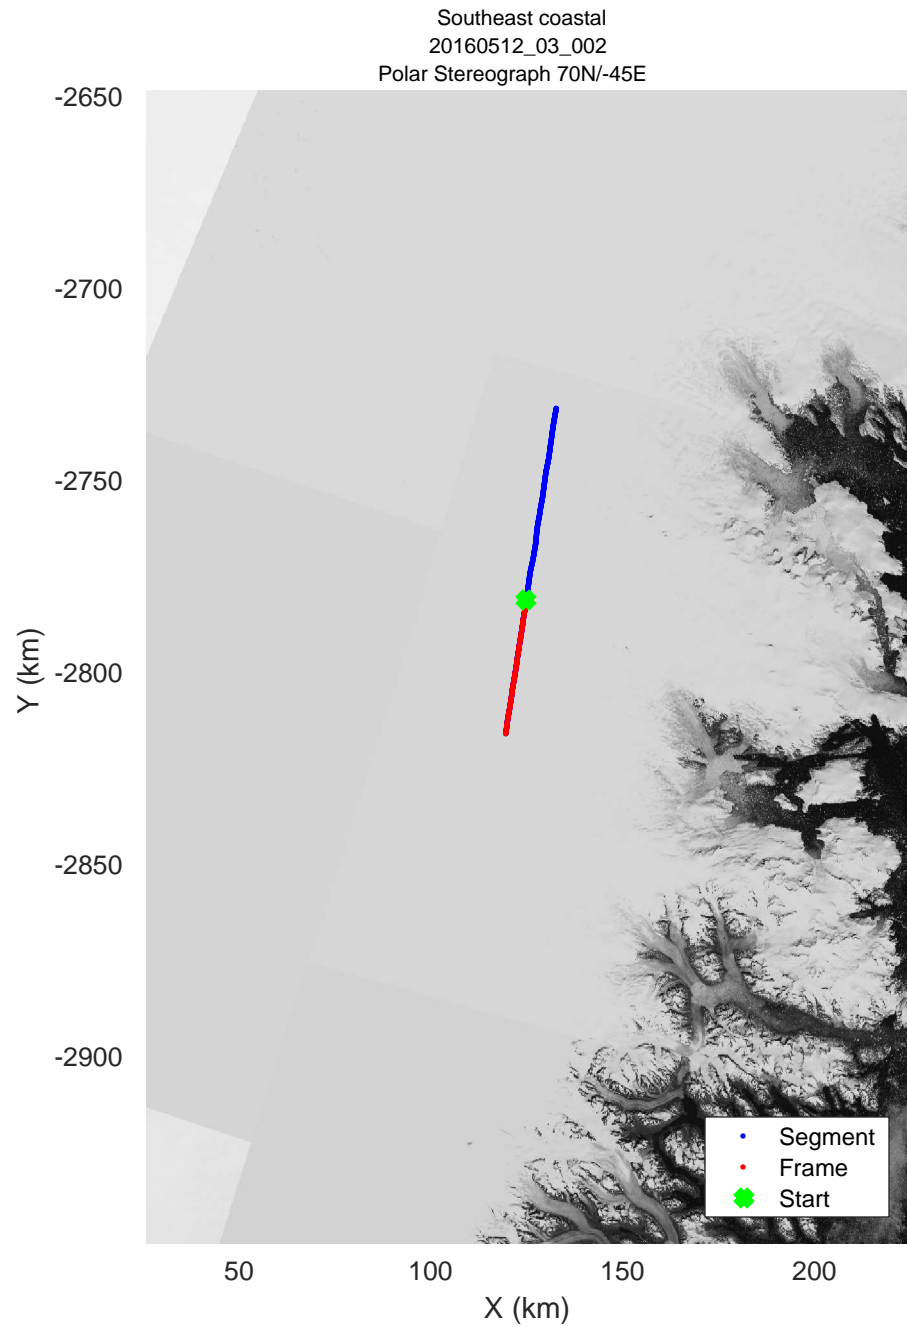

mcords5 2016\_Greenland\_P3: "Southeast coastal" 20160512\_03\_001: 17:51:23.8 to 17:57:38.3 GPS

mcords5 2016\_Greenland\_P3: "Southeast coastal" 20160512\_03\_001: 17:51:23.8 to 17:57:38.3 GPS

mcords5 2016\_Greenland\_P3: "Southeast coastal" 20160512\_03\_002: 17:57:38.6 to 18:01:57.8 GPS

mcords5 2016\_Greenland\_P3: "Southeast coastal" 20160512\_03\_002: 17:57:38.6 to 18:01:57.8 GPS