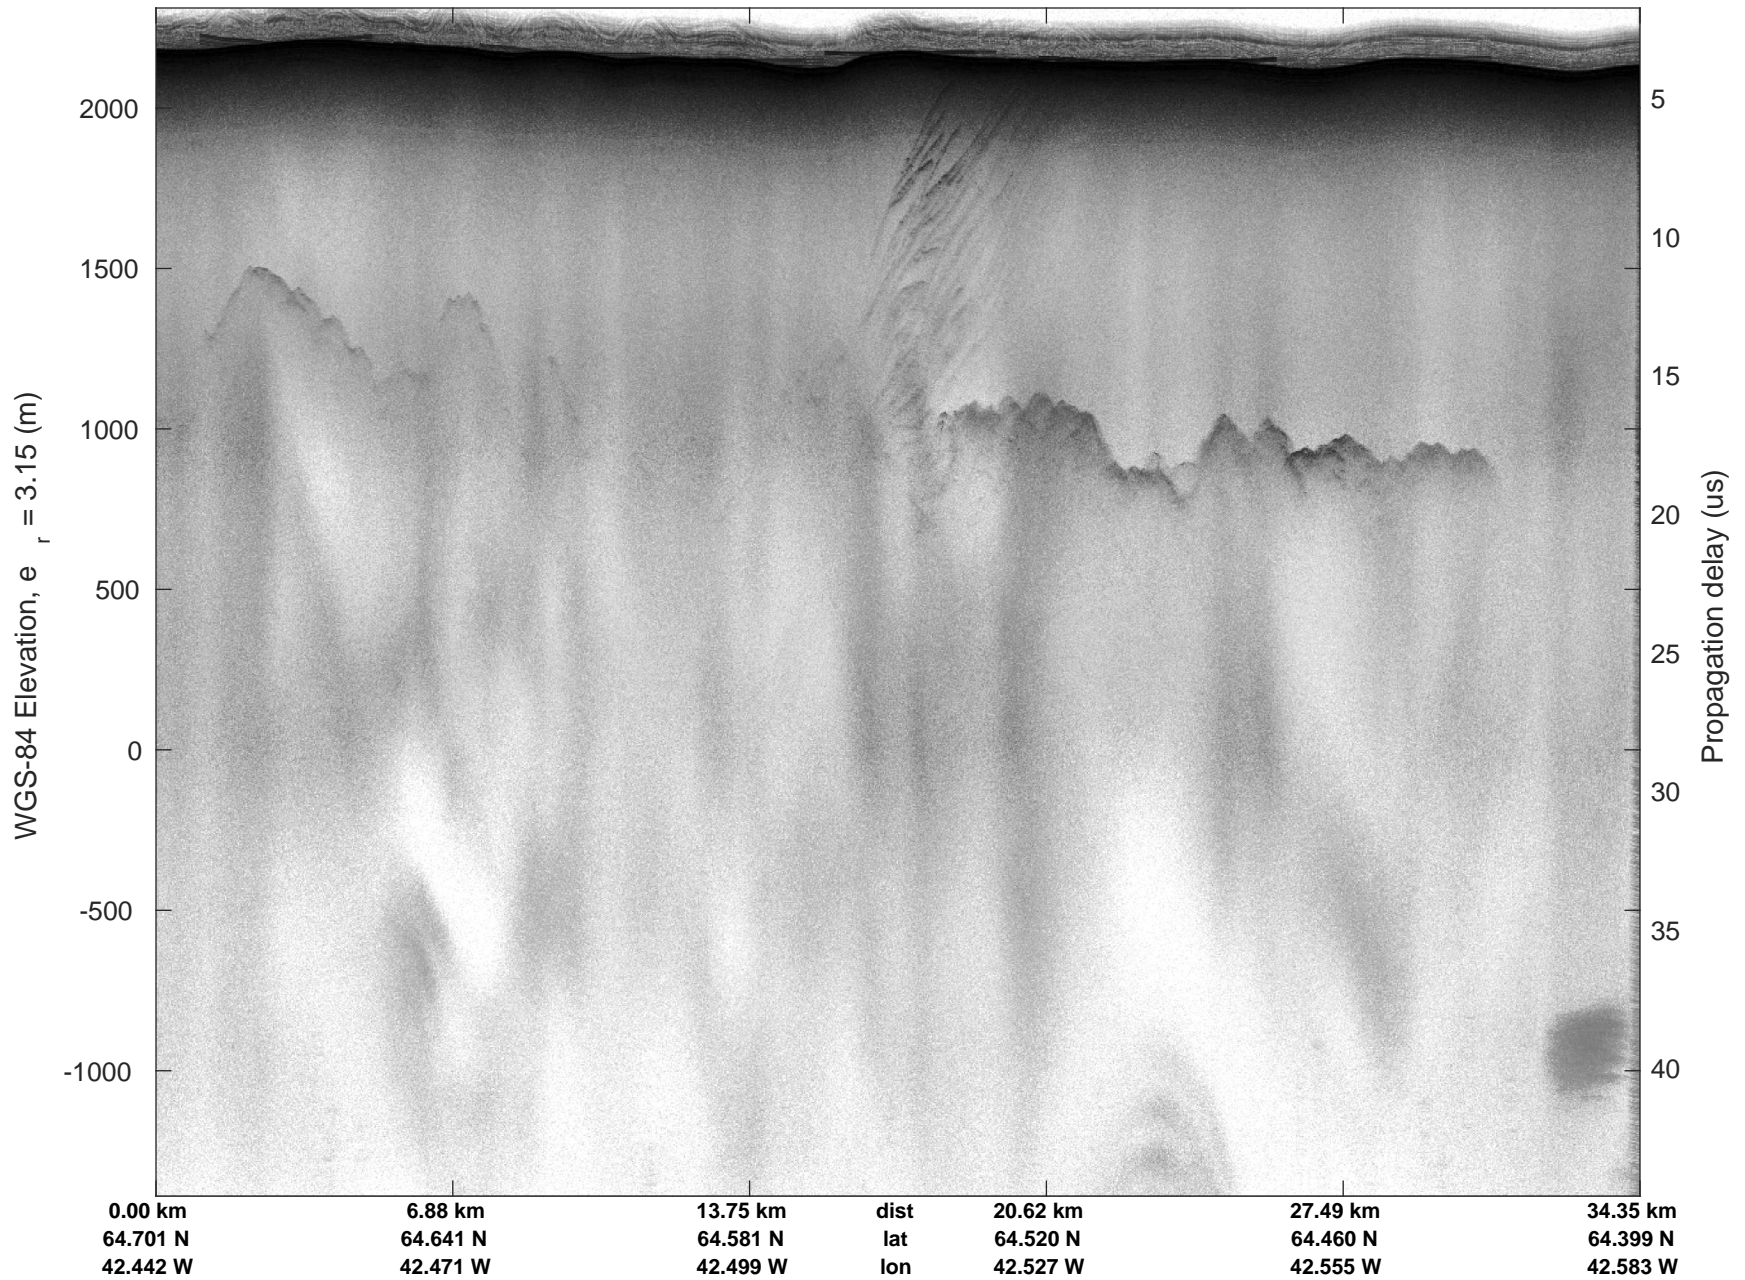

mcords5 2016\_Greenland\_P3: "Southeast coastal" 20160512\_03\_001: 17:51:23.8 to 17:57:38.3 GPS

mcords5 2016\_Greenland\_P3: "Southeast coastal" 20160512\_03\_001: 17:51:23.8 to 17:57:38.3 GPS

mcords5 2016\_Greenland\_P3: "Southeast coastal" 20160512\_03\_002: 17:57:38.6 to 18:01:57.8 GPS

mcords5 2016\_Greenland\_P3: "Southeast coastal" 20160512\_03\_002: 17:57:38.6 to 18:01:57.8 GPS