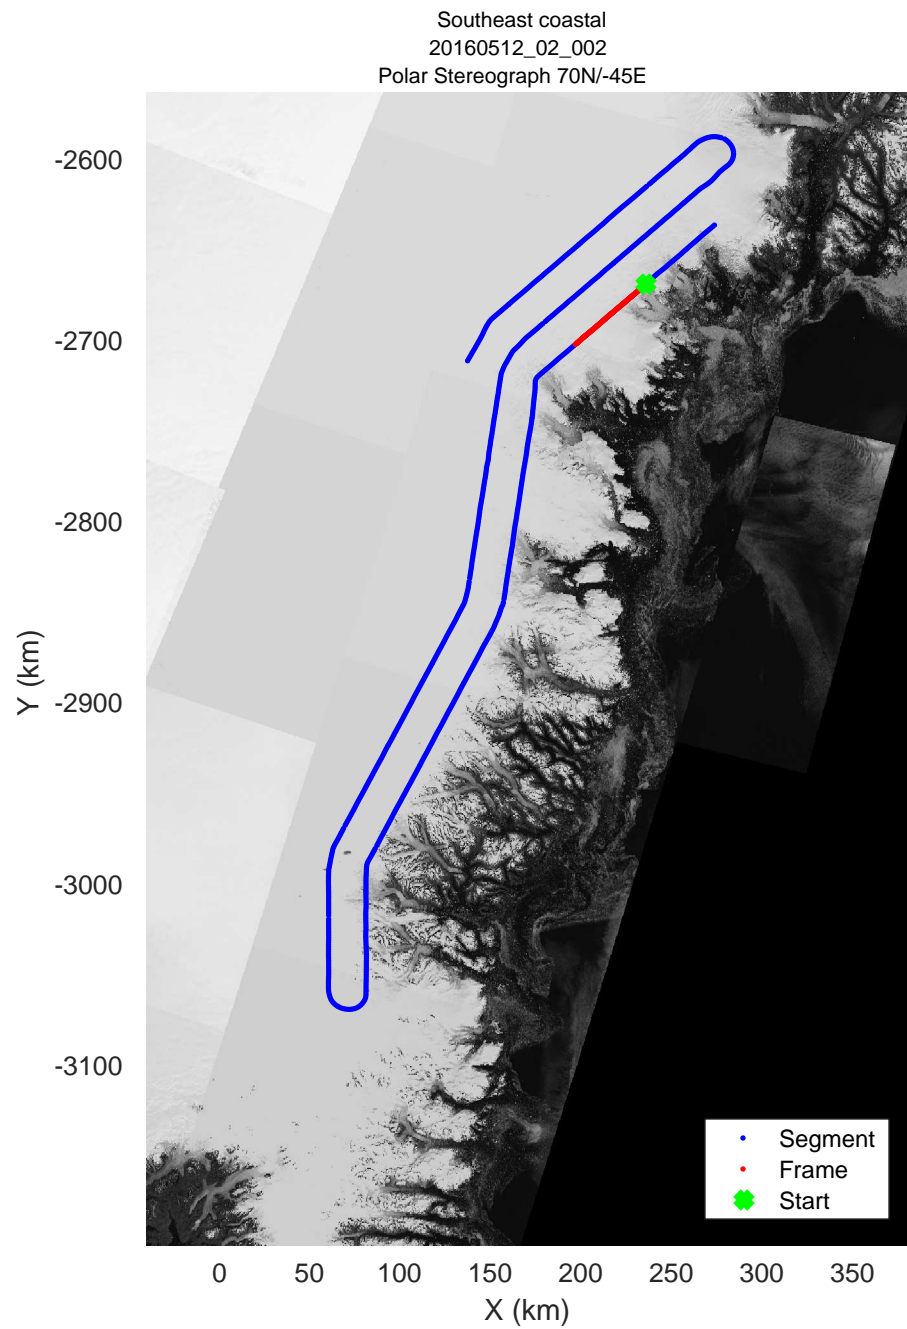

mcords5 2016\_Greenland\_P3: "Southeast coastal" 20160512\_02\_001: 15:14:00.4 to 15:20:15.8 GPS

mcords5 2016\_Greenland\_P3: "Southeast coastal" 20160512\_02\_001: 15:14:00.4 to 15:20:15.8 GPS

mcords5 2016\_Greenland\_P3: "Southeast coastal" 20160512\_02\_002: 15:20:16.1 to 15:26:42.7 GPS