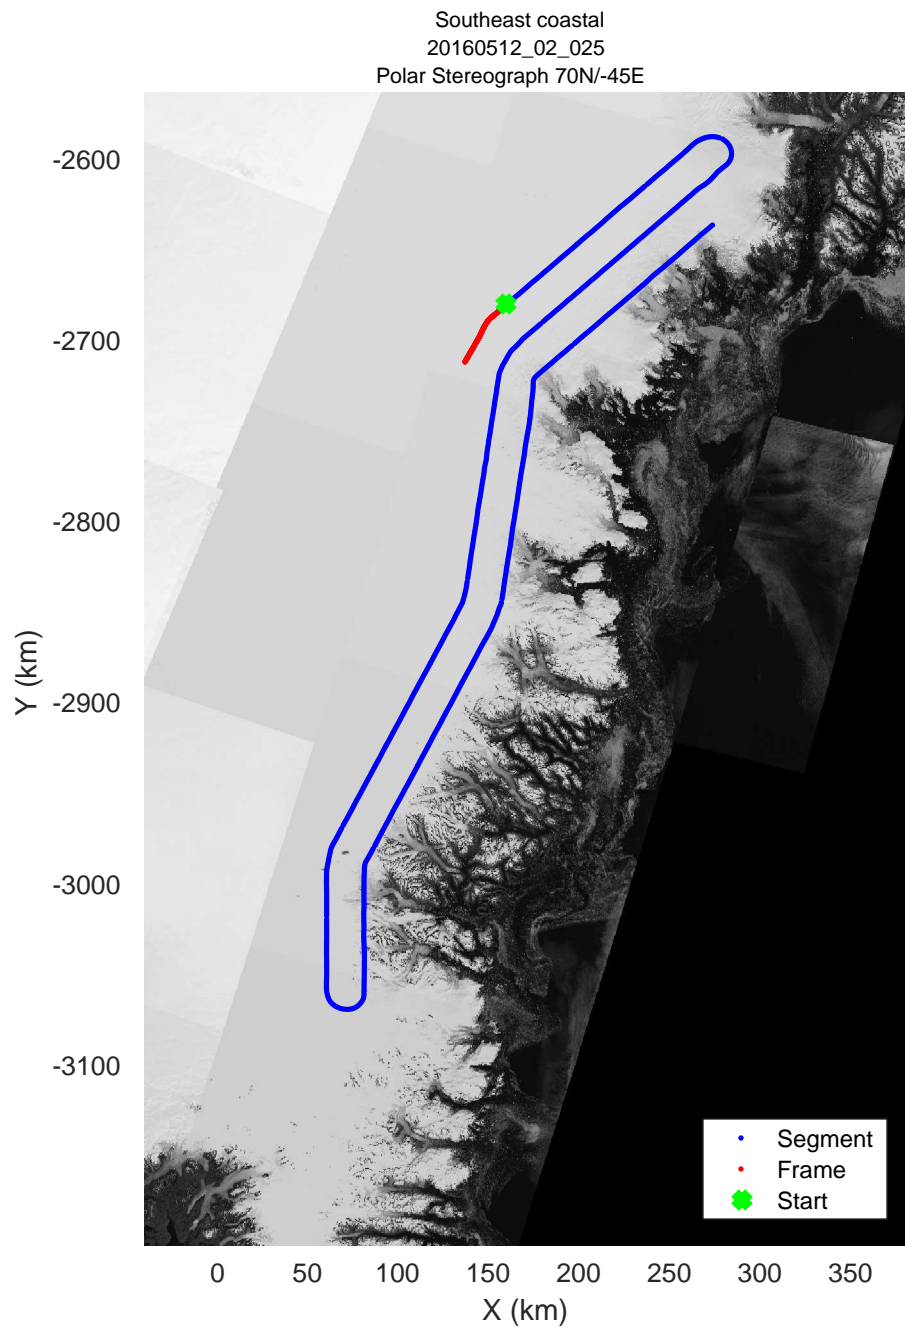

mcords5 2016\_Greenland\_P3: "Southeast coastal" 20160512\_02\_023: 17:31:27.1 to 17:37:51.9 GPS

mcords5 2016\_Greenland\_P3: "Southeast coastal" 20160512\_02\_024: 17:37:52.2 to 17:44:10.3 GPS

mcords5 2016\_Greenland\_P3: "Southeast coastal" 20160512\_02\_024: 17:37:52.2 to 17:44:10.3 GPS

mcords5 2016\_Greenland\_P3: "Southeast coastal" 20160512\_02\_025: 17:44:10.6 to 17:49:00.5 GPS

mcords5 2016\_Greenland\_P3: "Southeast coastal" 20160512\_02\_025: 17:44:10.6 to 17:49:00.5 GPS