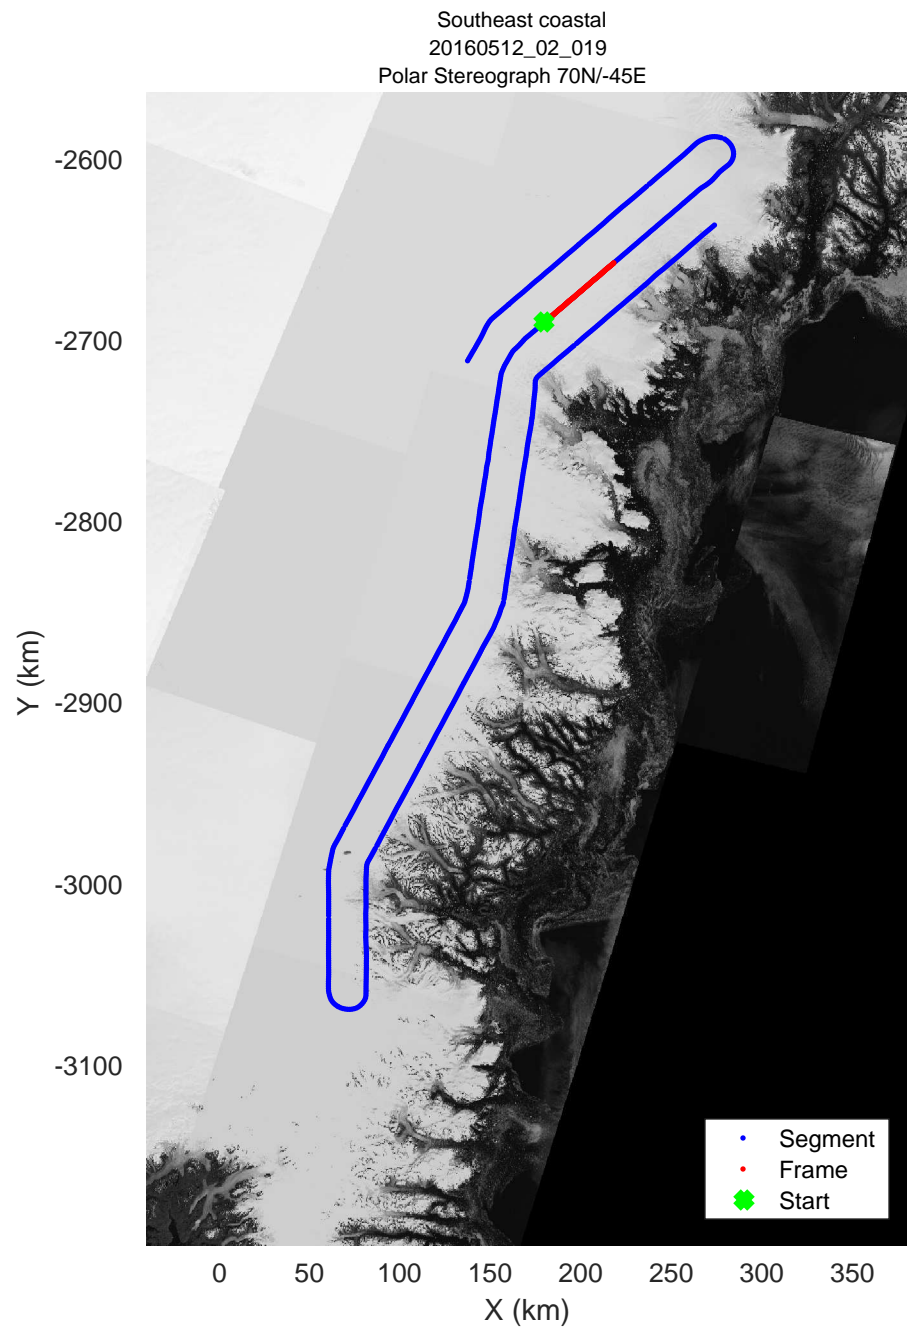

mcords5 2016\_Greenland\_P3: "Southeast coastal" 20160512\_02\_017: 16:53:56.2 to 17:00:05.0 GPS

mcords5 2016\_Greenland\_P3: "Southeast coastal" 20160512\_02\_018: 17:00:05.3 to 17:06:22.1 GPS

mcords5 2016\_Greenland\_P3: "Southeast coastal" 20160512\_02\_018: 17:00:05.3 to 17:06:22.1 GPS