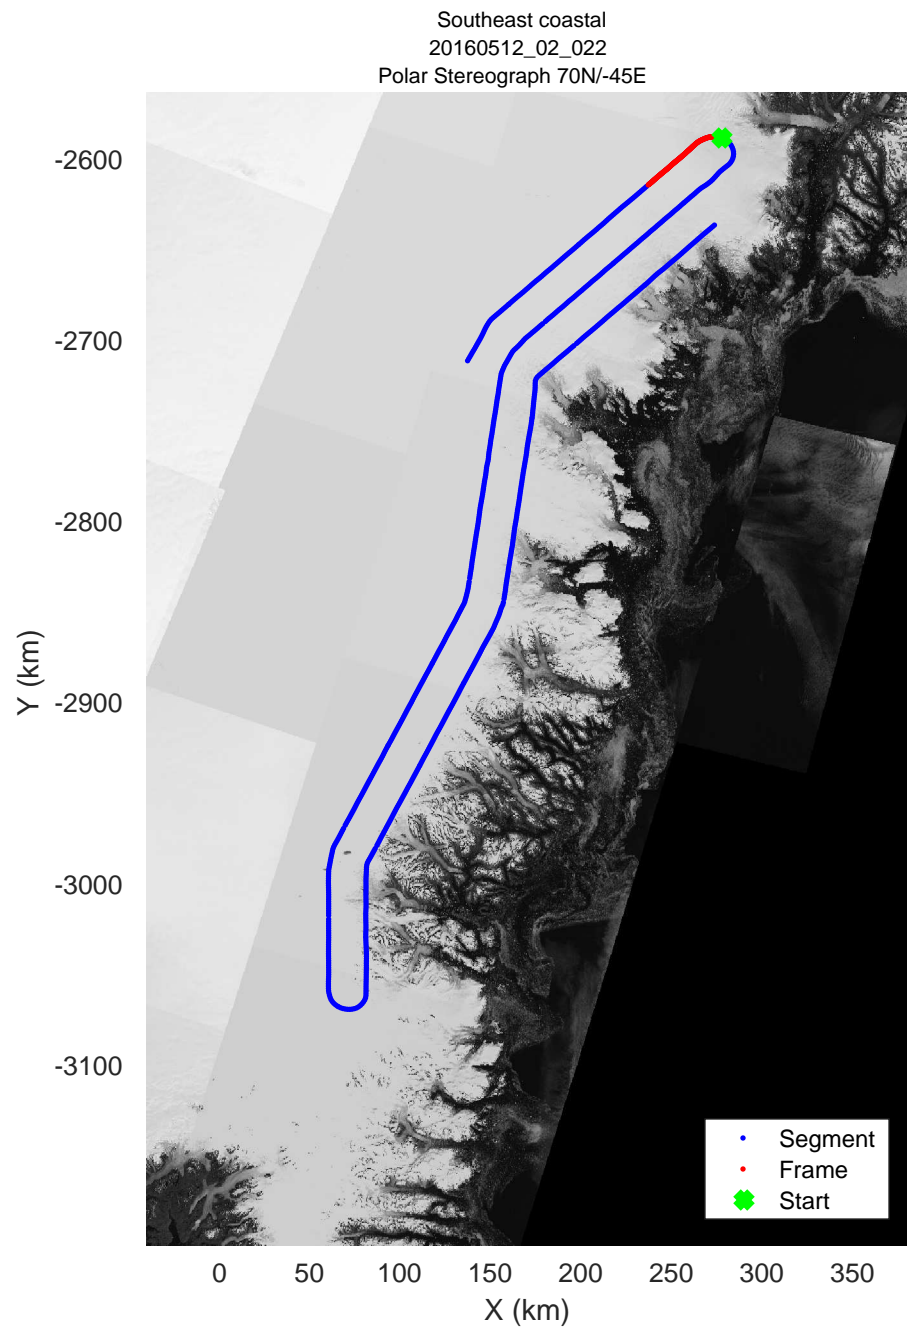

mcords5 2016\_Greenland\_P3: "Southeast coastal" 20160512\_02\_020: 17:12:34.7 to 17:18:46.8 GPS

mcords5 2016\_Greenland\_P3: "Southeast coastal" 20160512\_02\_021: 17:18:47.1 to 17:25:04.4 GPS

mcords5 2016\_Greenland\_P3: "Southeast coastal" 20160512\_02\_021: 17:18:47.1 to 17:25:04.4 GPS