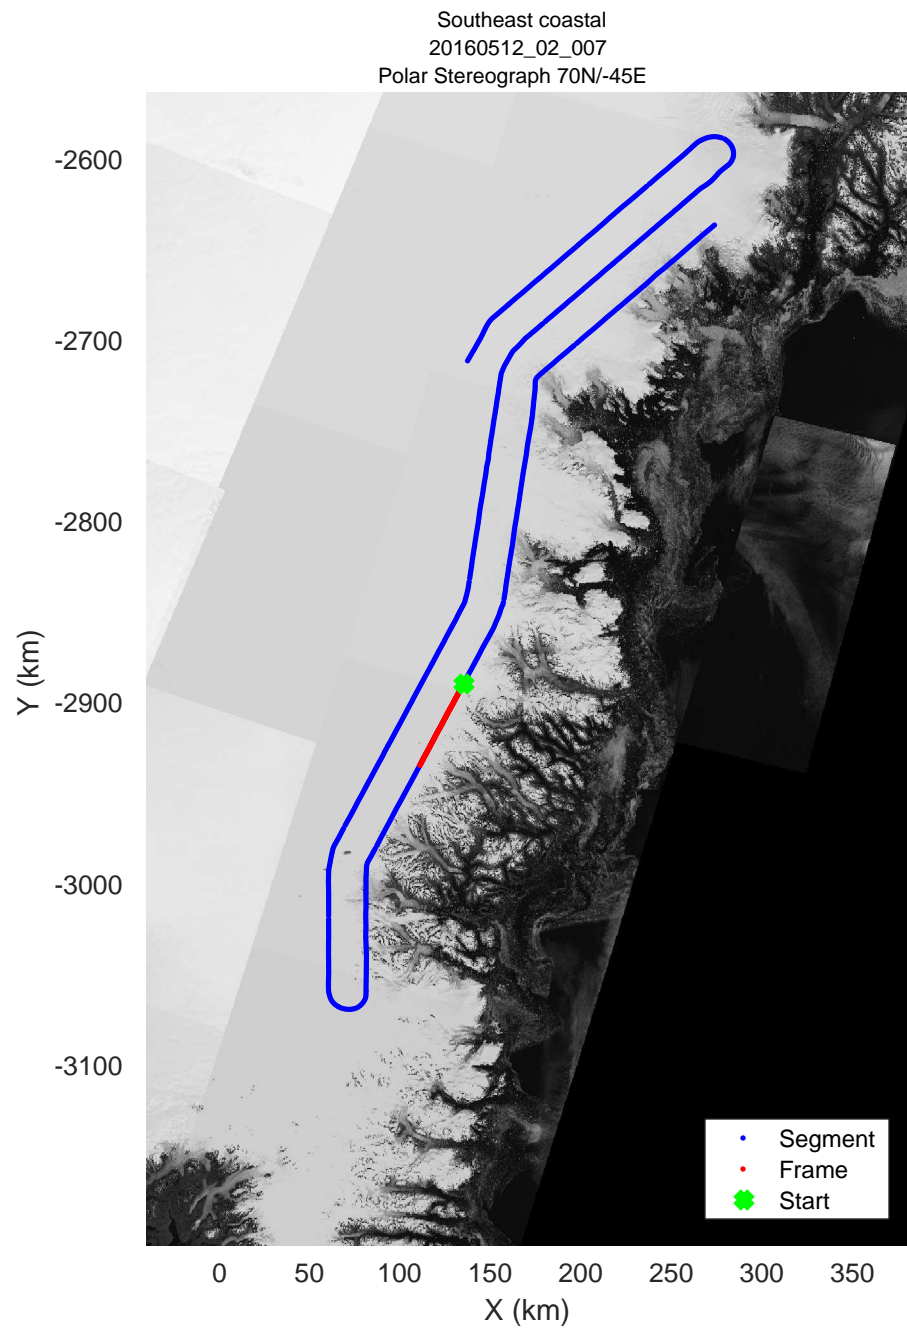

mcords5 2016\_Greenland\_P3: "Southeast coastal" 20160512\_02\_005: 15:39:25.3 to 15:45:59.1 GPS

mcords5 2016\_Greenland\_P3: "Southeast coastal" 20160512\_02\_006: 15:45:59.4 to 15:52:12.1 GPS

mcords5 2016\_Greenland\_P3: "Southeast coastal" 20160512\_02\_006: 15:45:59.4 to 15:52:12.1 GPS