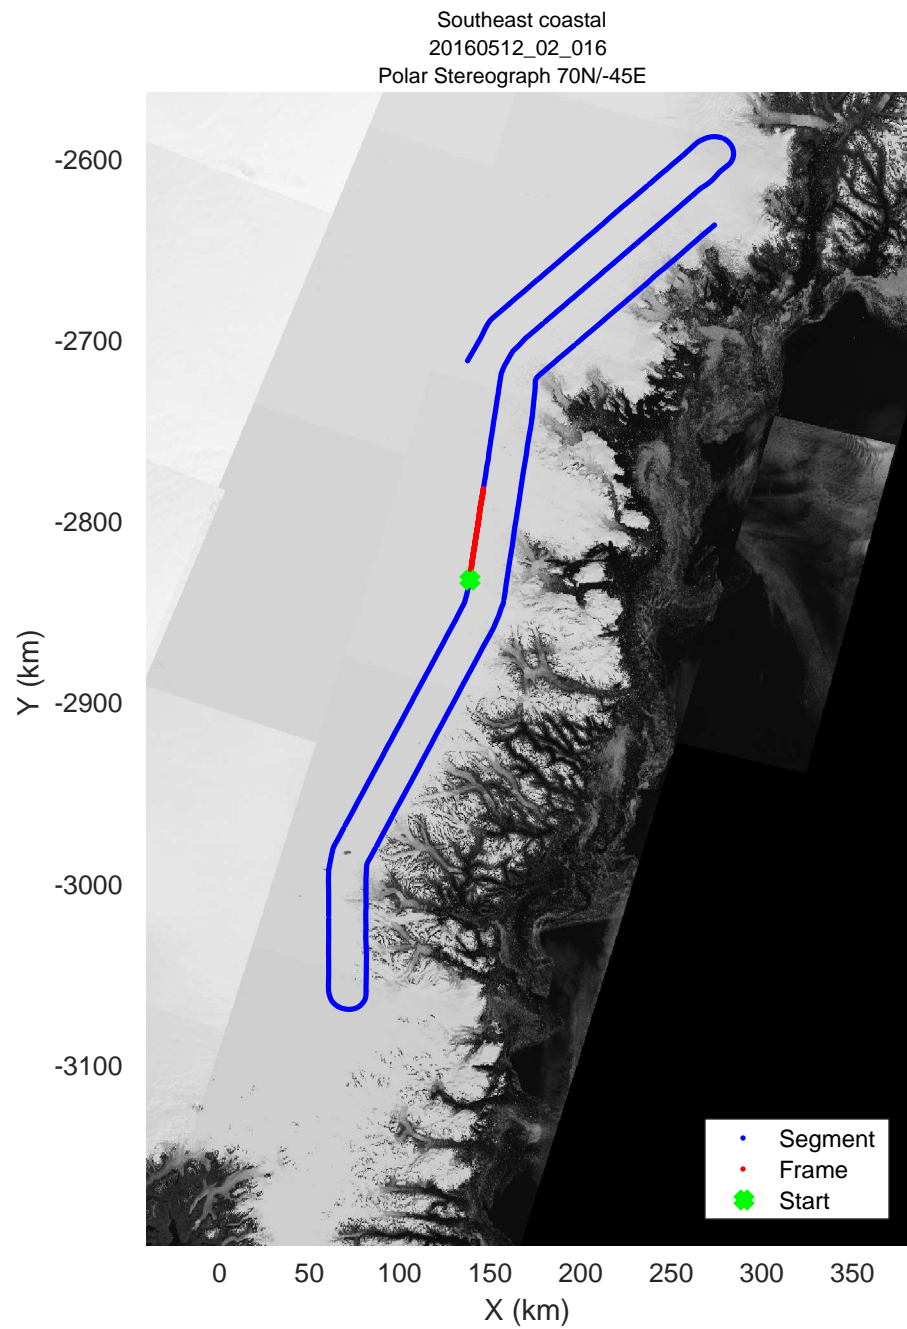

mcords5 2016\_Greenland\_P3: "Southeast coastal" 20160512\_02\_014: 16:35:19.9 to 16:41:32.2 GPS

mcords5 2016\_Greenland\_P3: "Southeast coastal" 20160512\_02\_015: 16:41:32.5 to 16:47:37.6 GPS

mcords5 2016\_Greenland\_P3: "Southeast coastal" 20160512\_02\_015: 16:41:32.5 to 16:47:37.6 GPS