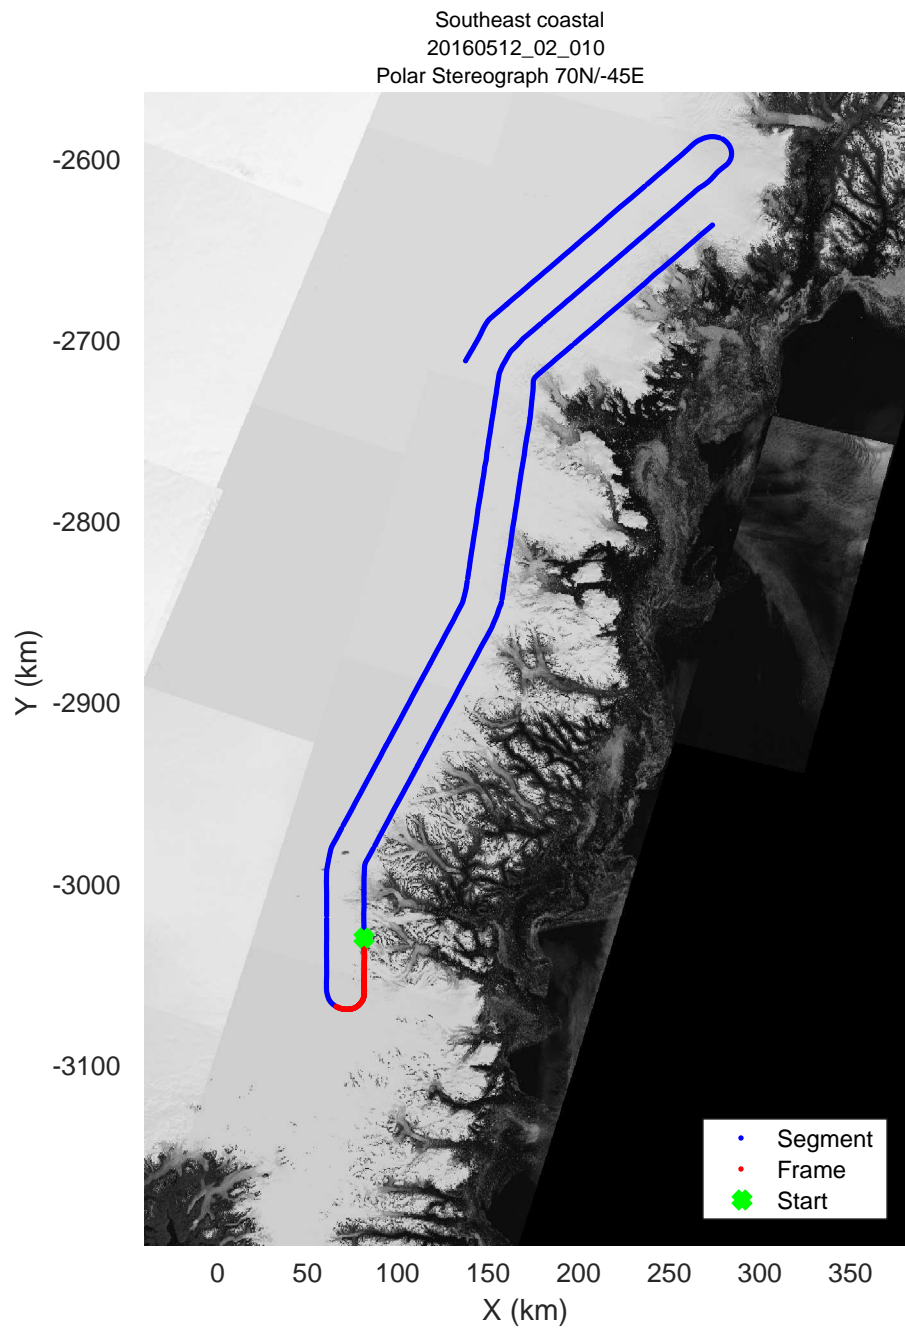

mcords5 2016\_Greenland\_P3: "Southeast coastal" 20160512\_02\_008: 15:58:16.5 to 16:04:27.2 GPS

mcords5 2016\_Greenland\_P3: "Southeast coastal" 20160512\_02\_009: 16:04:27.4 to 16:10:37.0 GPS

mcords5 2016\_Greenland\_P3: "Southeast coastal" 20160512\_02\_009: 16:04:27.4 to 16:10:37.0 GPS