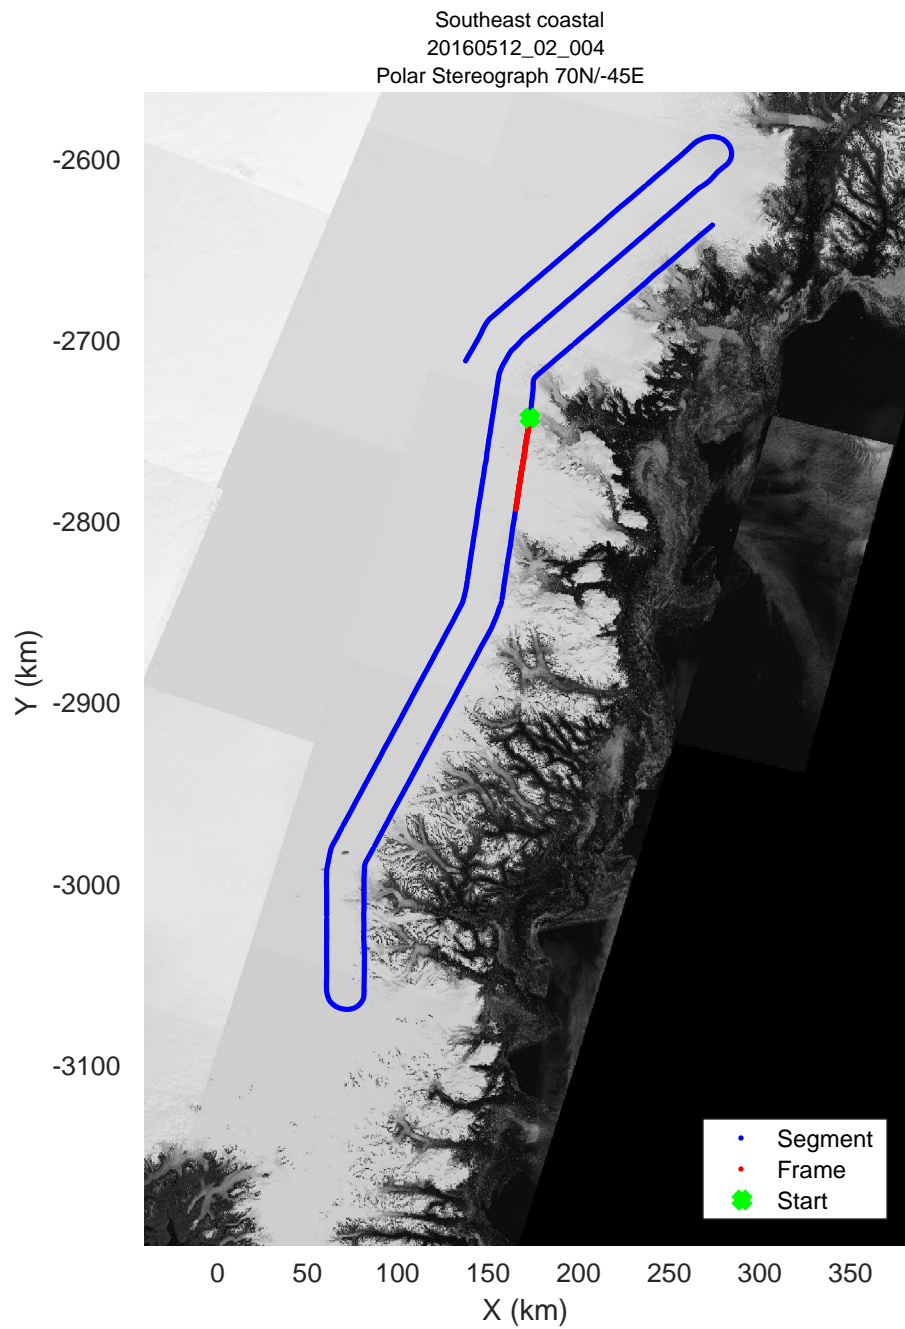

mcords5 2016\_Greenland\_P3: "Southeast coastal" 20160512\_02\_002: 15:20:16.1 to 15:26:42.7 GPS

mcords5 2016\_Greenland\_P3: "Southeast coastal" 20160512\_02\_003: 15:26:43.0 to 15:32:54.9 GPS

mcords5 2016\_Greenland\_P3: "Southeast coastal" 20160512\_02\_003: 15:26:43.0 to 15:32:54.9 GPS