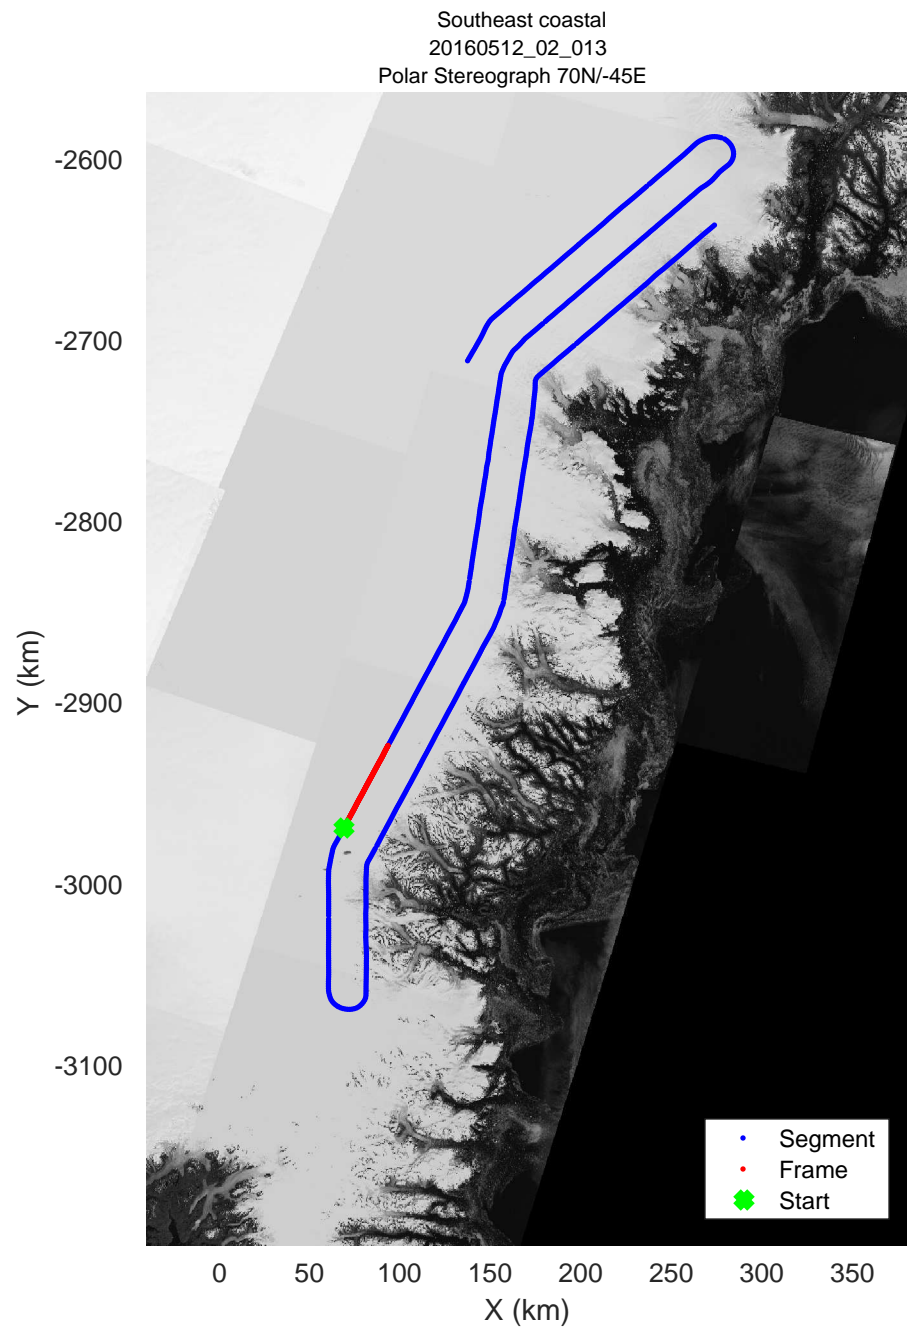

mcords5 2016\_Greenland\_P3: "Southeast coastal" 20160512\_02\_011: 16:16:51.3 to 16:22:55.2 GPS

mcords5 2016\_Greenland\_P3: "Southeast coastal" 20160512\_02\_012: 16:22:55.5 to 16:29:09.7 GPS

mcords5 2016\_Greenland\_P3: "Southeast coastal" 20160512\_02\_012: 16:22:55.5 to 16:29:09.7 GPS