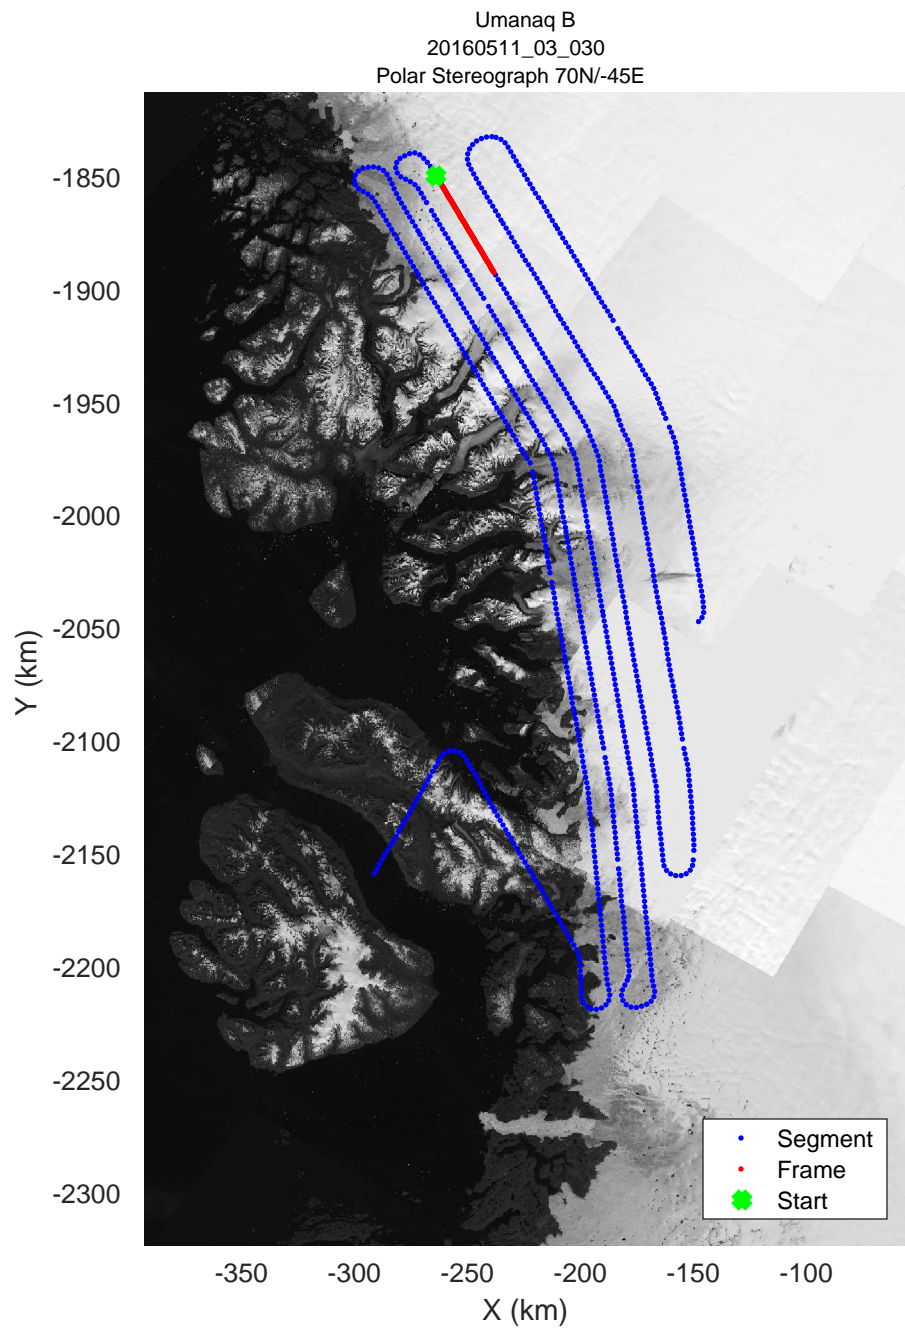

mcords5 2016_Greenland_P3: "Umanaq B" 20160511_03_028: 14:43:12.7 to 14:49:36.9 GPS

mcords5 2016_Greenland_P3: "Umanaq B" 20160511_03_029: 14:49:37.1 to 14:56:05.2 GPS

mcords5 2016_Greenland_P3: "Umanaq B" 20160511_03_029: 14:49:37.1 to 14:56:05.2 GPS