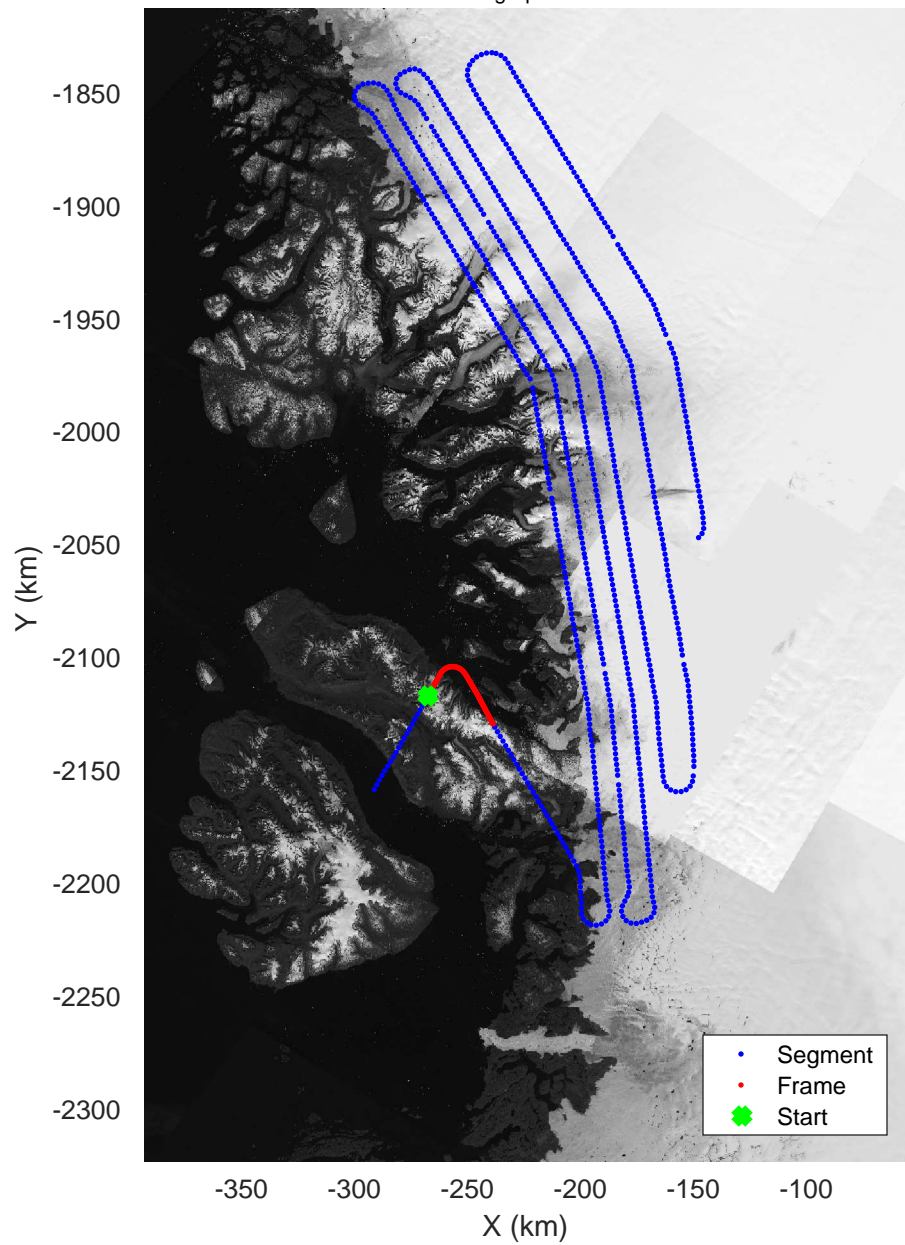

mcords5 2016_Greenland_P3: "Umanaq B" 20160511_03_001: 11:53:19.2 to 11:59:23.8 GPS

mcords5 2016_Greenland_P3: "Umanaq B" 20160511_03_001: 11:53:19.2 to 11:59:23.8 GPS

Umanaq B
20160511_03_002
Polar Stereograph 70N/-45E