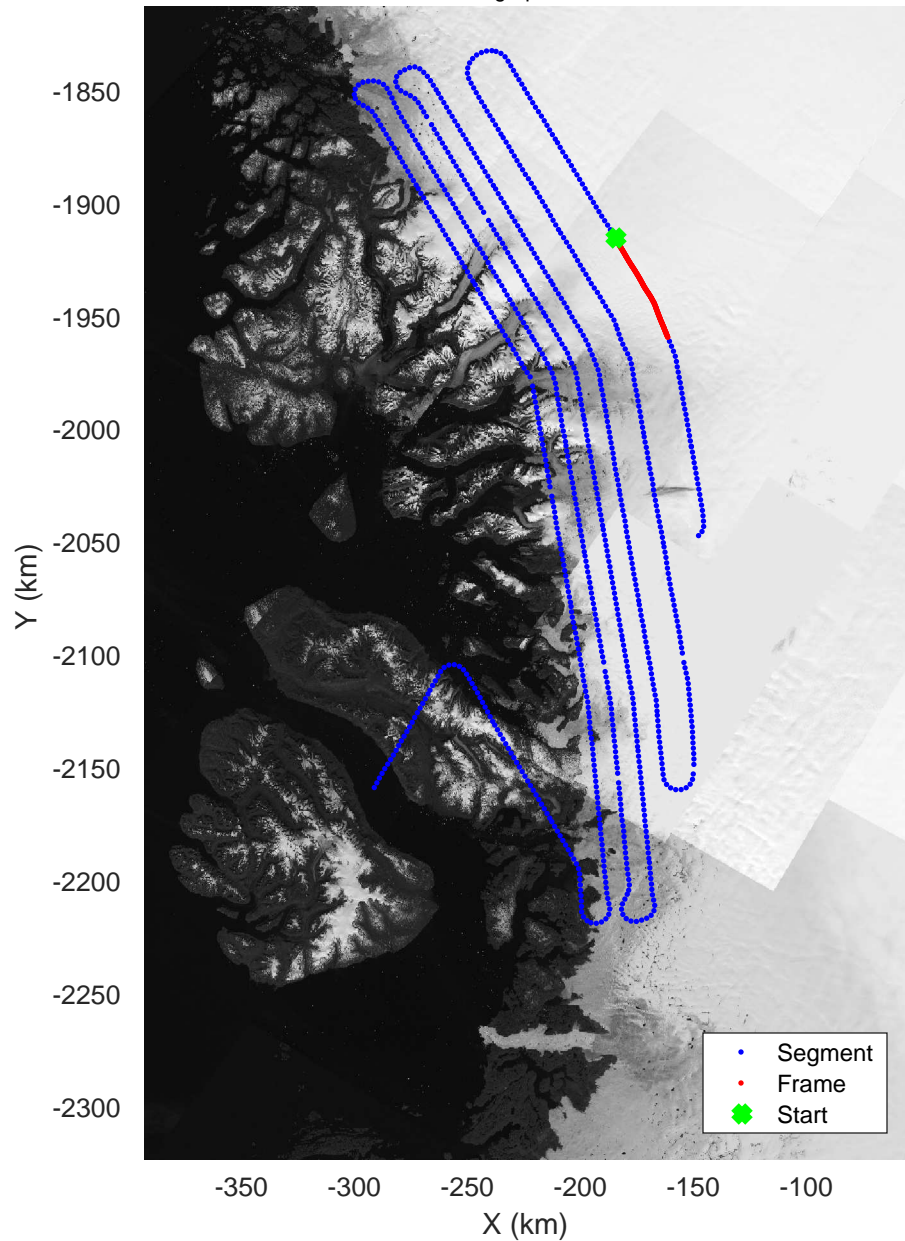

mcords5 2016_Greenland_P3: "Umanaq B" 20160511_03_044: 16:23:39.1 to 16:30:09.3 GPS

mcords5 2016_Greenland_P3: "Umanaq B" 20160511_03_044: 16:23:39.1 to 16:30:09.3 GPS

mcords5 2016_Greenland_P3: "Umanaq B" 20160511_03_045: 16:30:09.6 to 16:36:39.8 GPS

mcords5 2016_Greenland_P3: "Umanaq B" 20160511_03_045: 16:30:09.6 to 16:36:39.8 GPS

Umanaq B
20160511_03_046
Polar Stereograph 70N/-45E

mcords5 2016_Greenland_P3: "Umanaq B" 20160511_03_046: 16:36:40.1 to 16:42:57.2 GPS