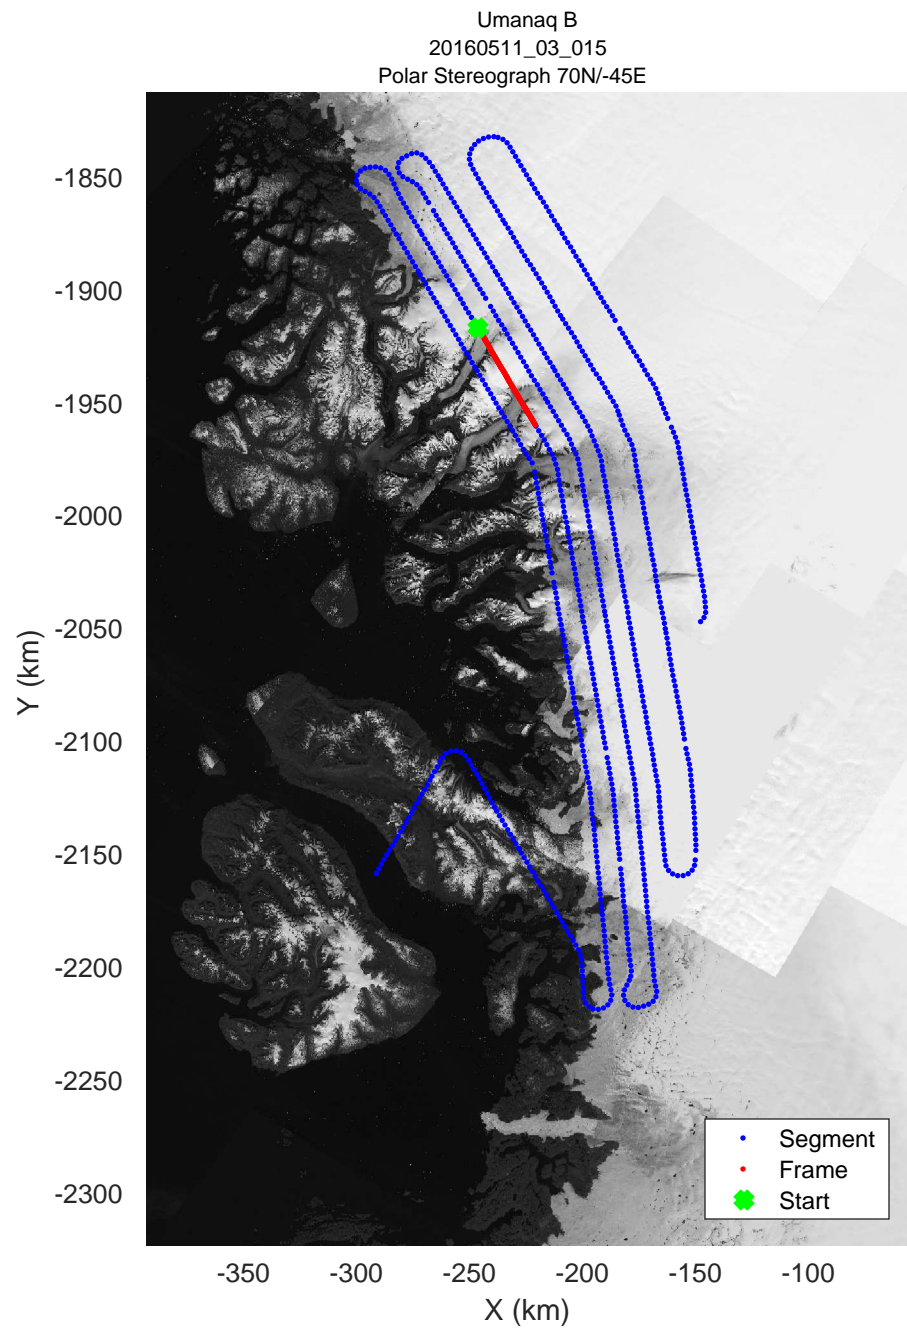

mcords5 2016_Greenland_P3: "Umanaq B" 20160511_03_013: 13:08:07.3 to 13:14:37.7 GPS

mconds5 2016_Greenland_P3: "Umanaq B" 20160511_03_014: 13:14:38.0 to 13:21:08.8 GPS

mcords5 2016_Greenland_P3: "Umanaq B" 20160511_03_014: 13:14:38.0 to 13:21:08.8 GPS