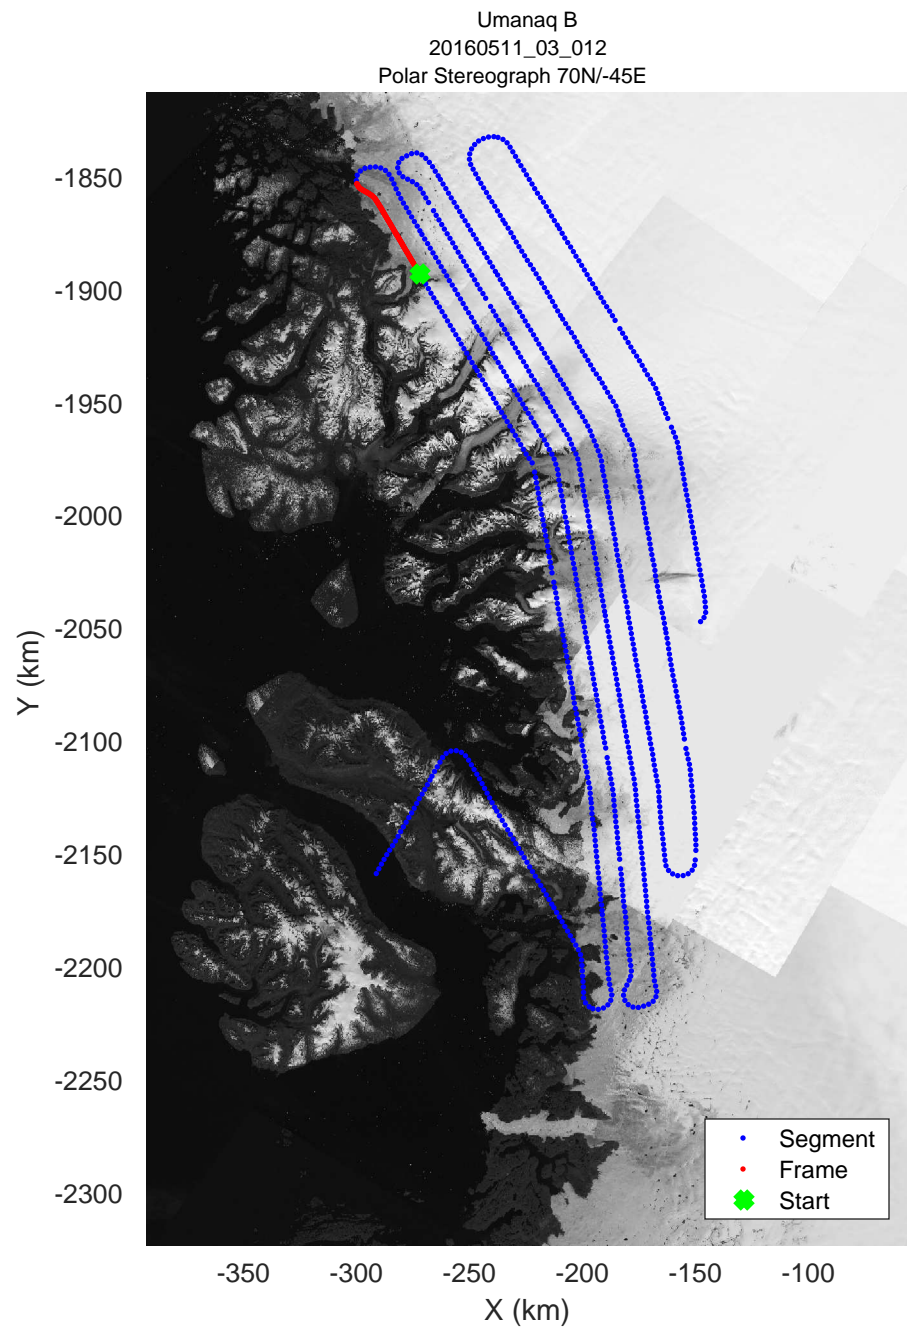

mcords5 2016_Greenland_P3: "Umanaq B" 20160511_03_010: 12:49:01.9 to 12:55:23.8 GPS

mconds5 2016_Greenland_P3: "Umanaq B" 20160511_03_011: 12:55:24.1 to 13:01:50.3 GPS

mcords5 2016_Greenland_P3: "Umanaq B" 20160511_03_011: 12:55:24.1 to 13:01:50.3 GPS