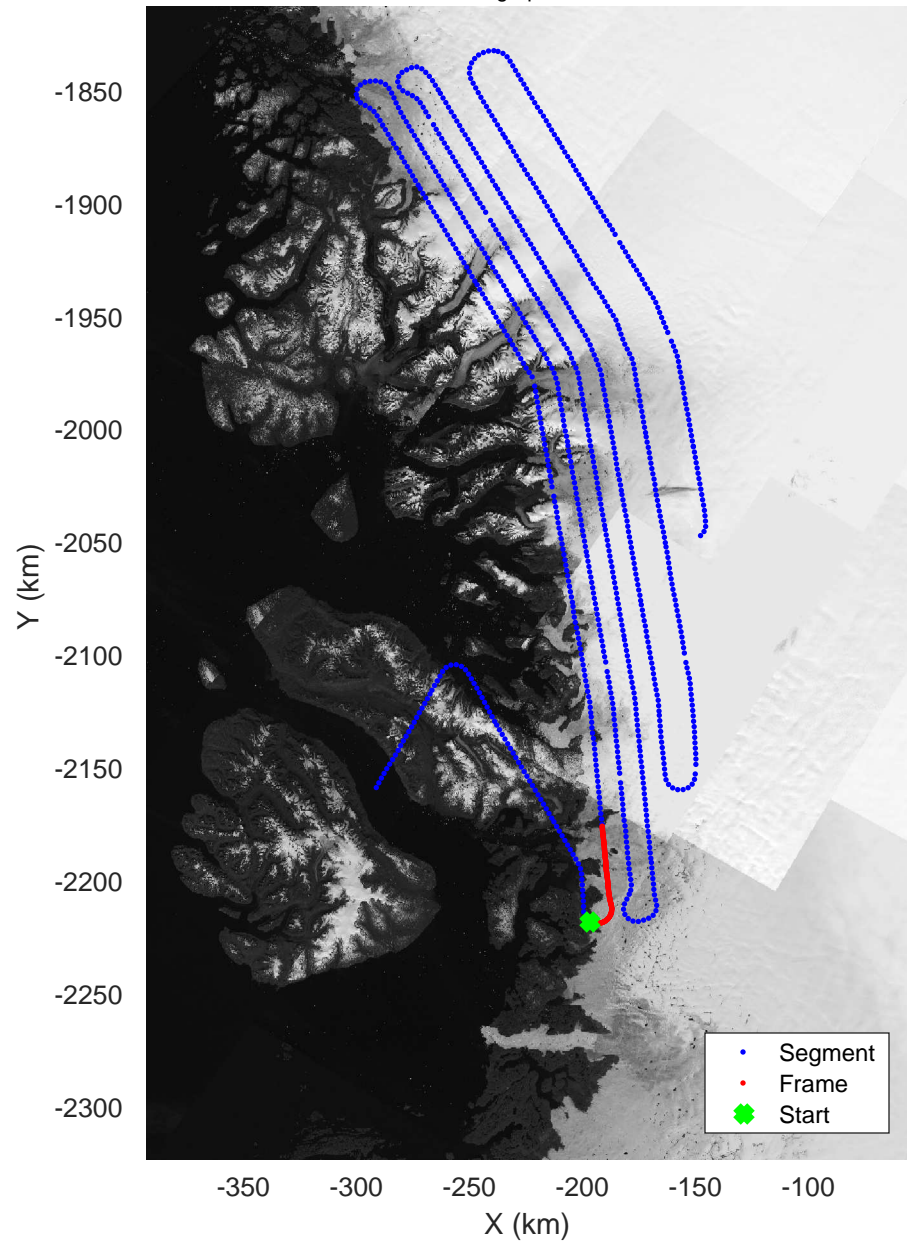

Umanaq B
20160511_03_005
Polar Stereograph 70N/-45E