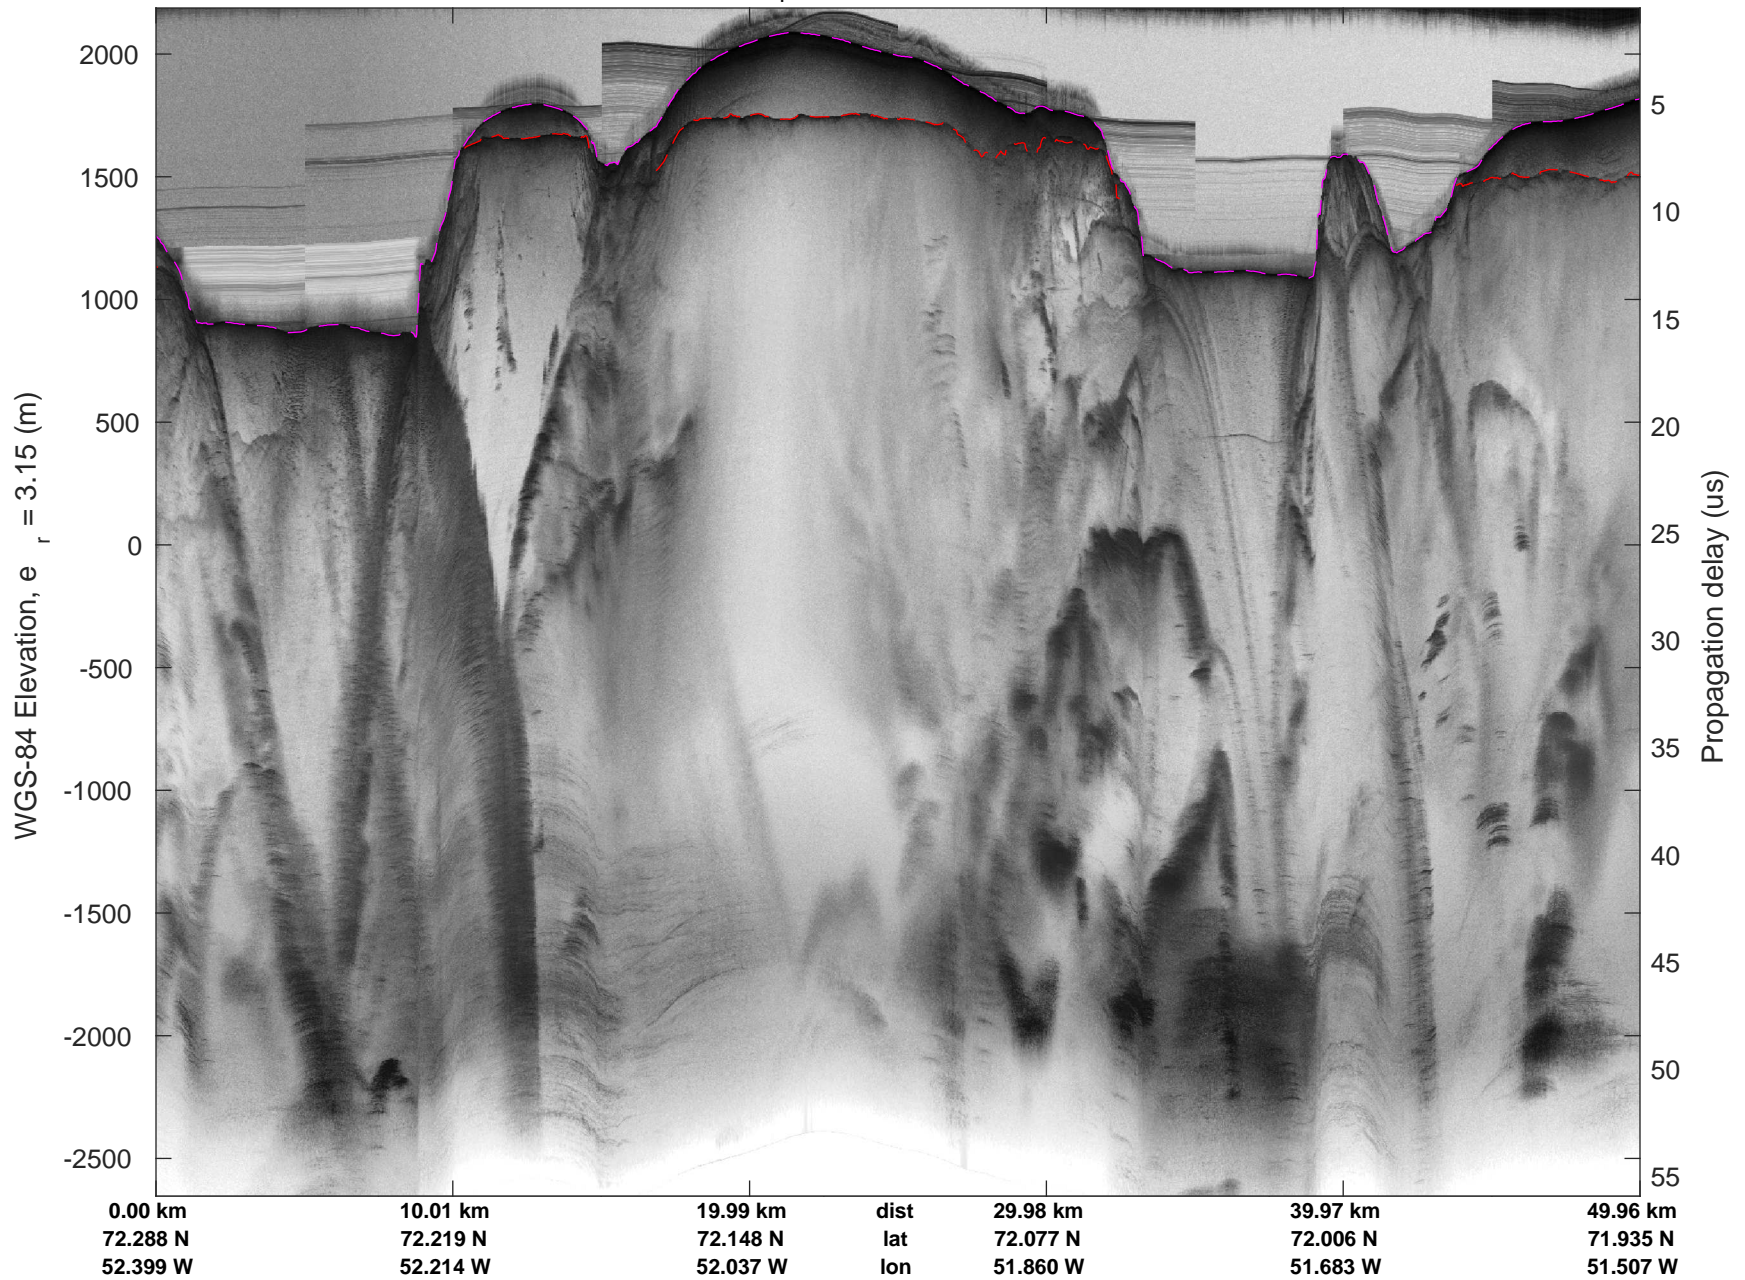

mrecords5 2016_Greenland_P3: "Umanaq B" 20160511_03_015: 13:21:09.0 to 13:27:15.5 GPS