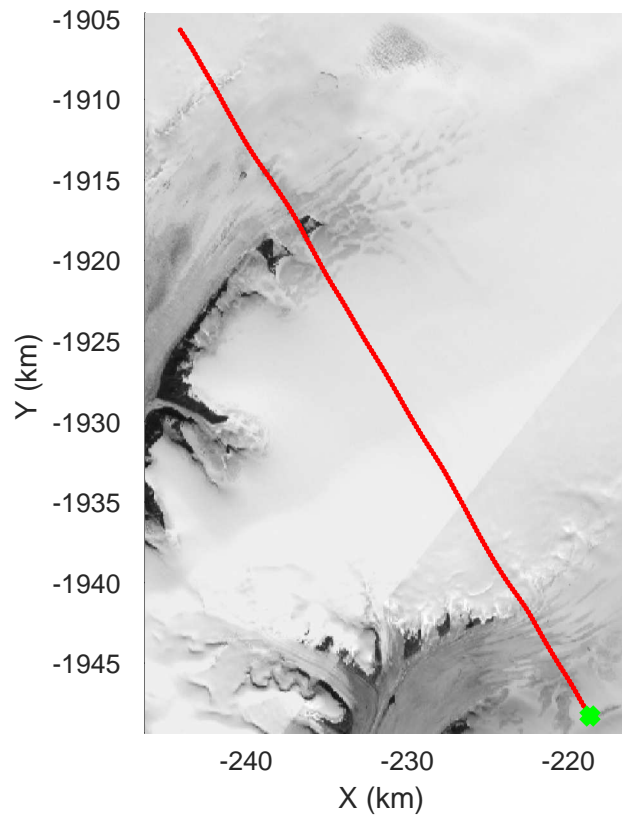

Umanaq B
20160511_03_026
Polar Stereograph 70N/-45E

mcords5 2016_Greenland_P3: "Umanaq B" 20160511_03_026: 14:30:10.7 to 14:36:46.4 GPS

mcords5 2016_Greenland_P3: "Umanaq B" 20160511_03_026: 14:30:10.7 to 14:36:46.4 GPS