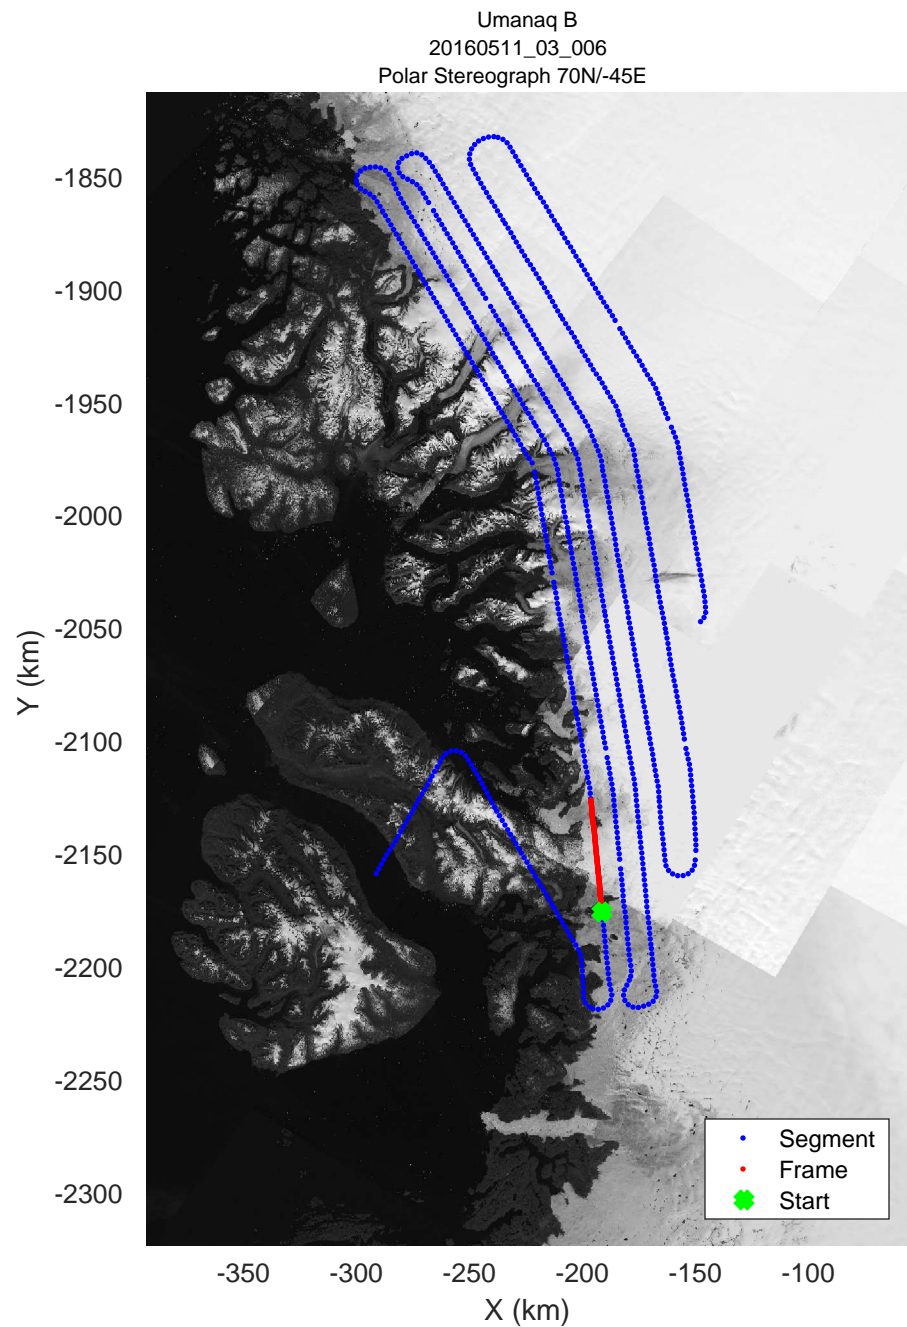

Umanaq B
20160511_03_005
Polar Stereograph 70N/-45E

mcords5 2016_Greenland_P3: "Umanaq B" 20160511_03_005: 12:17:52.9 to 12:23:54.8 GPS

mcords5 2016_Greenland_P3: "Umanaq B" 20160511_03_005: 12:17:52.9 to 12:23:54.8 GPS