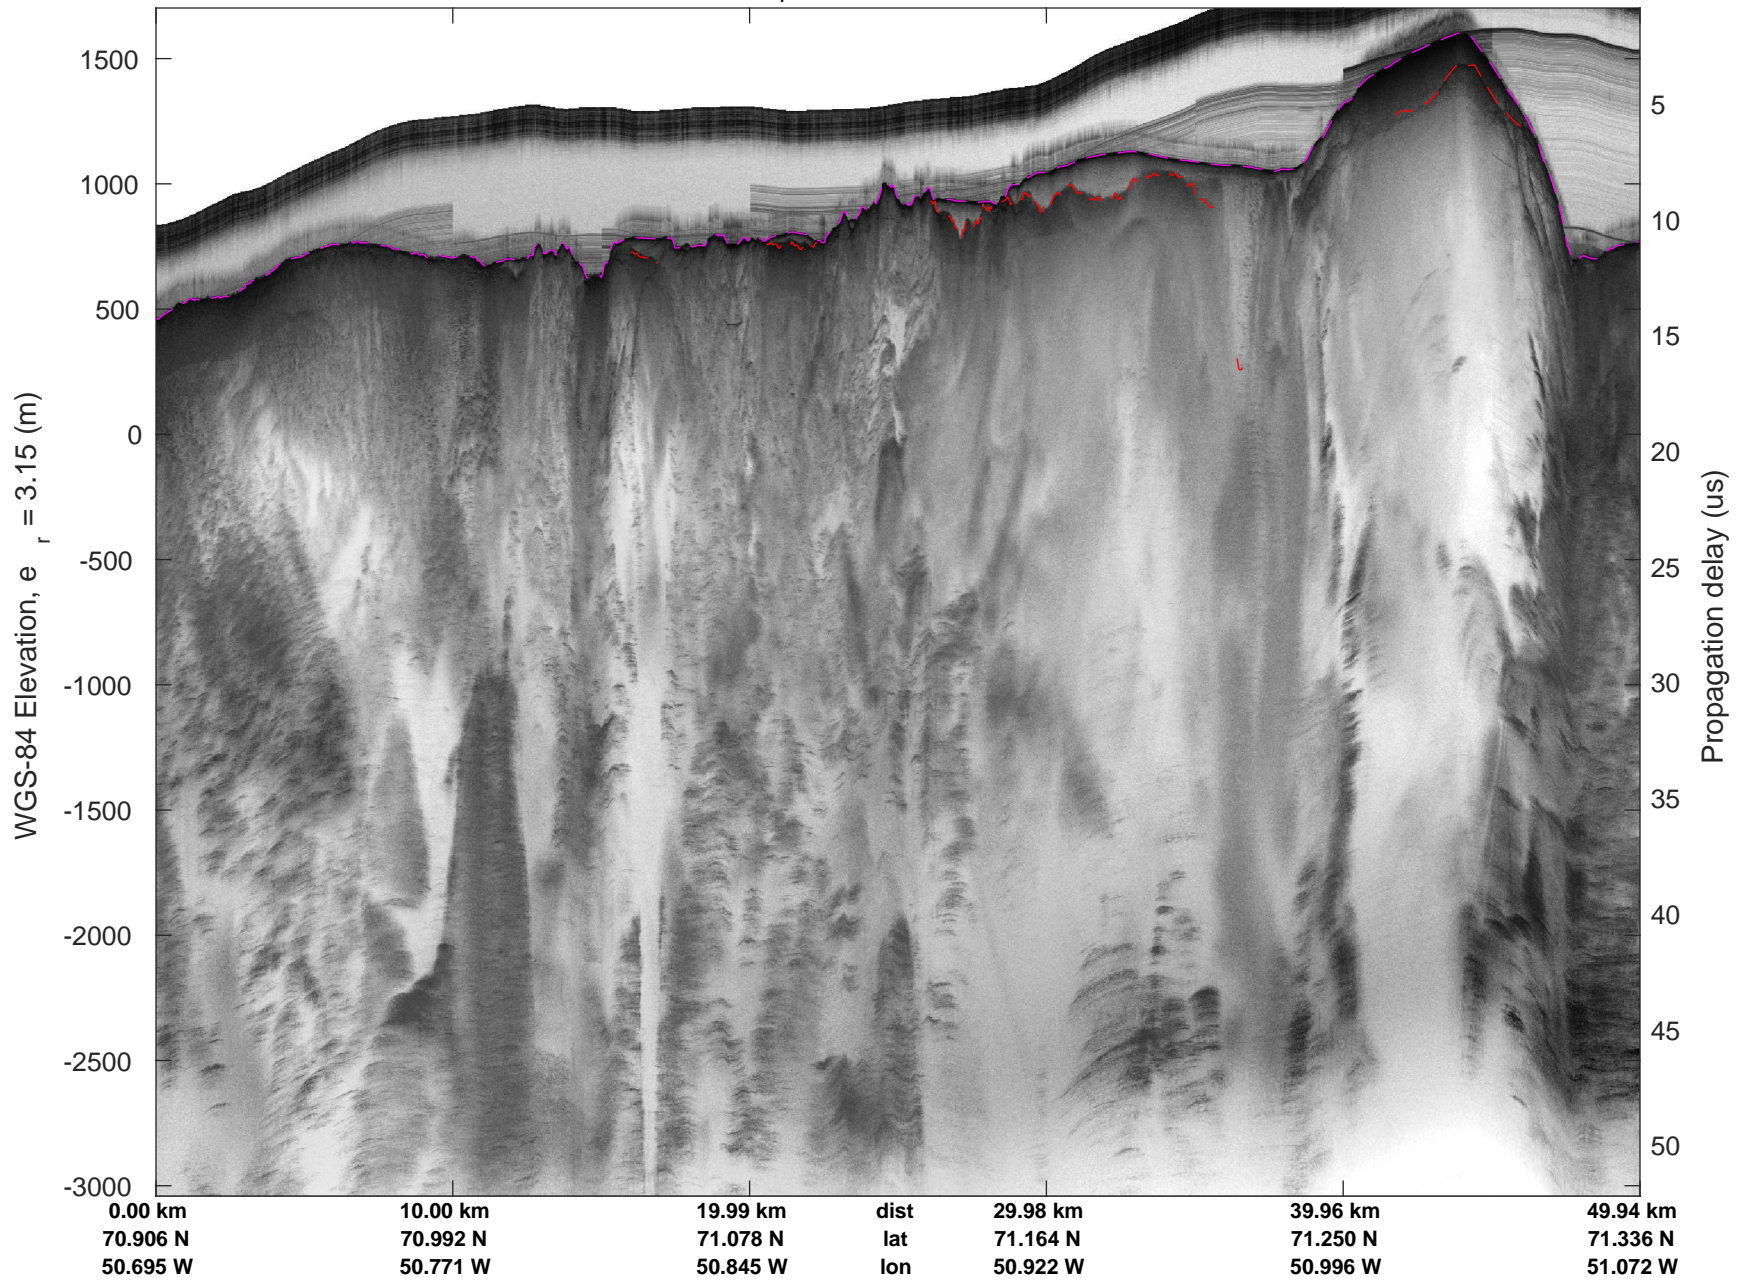

mcords5 2016_Greenland_P3: "Umanaq B" 20160511_03_007: 12:30:09.8 to 12:36:20.2 GPS

mconds5 2016_Greenland_P3: "Umanaq B" 20160511_03_008: 12:36:20.5 to 12:42:28.9 GPS

mcords5 2016_Greenland_P3: "Umanaq B" 20160511_03_008: 12:36:20.5 to 12:42:28.9 GPS