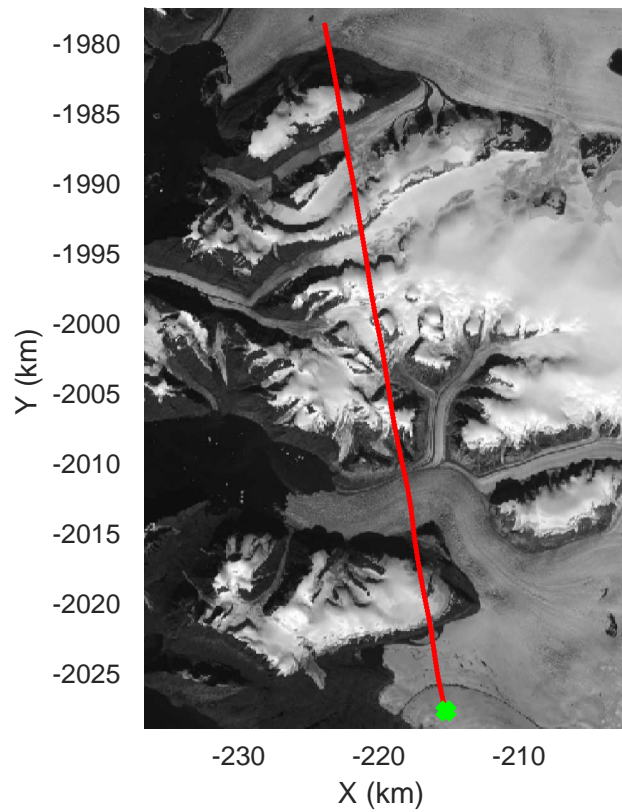

mcords5 2016_Greenland_P3: "Umanaq B" 20160511_03_007: 12:30:09.8 to 12:36:20.2 GPS

mconds5 2016_Greenland_P3: "Umanaq B" 20160511_03_008: 12:36:20.5 to 12:42:28.9 GPS

mcords5 2016_Greenland_P3: "Umanaq B" 20160511_03_008: 12:36:20.5 to 12:42:28.9 GPS