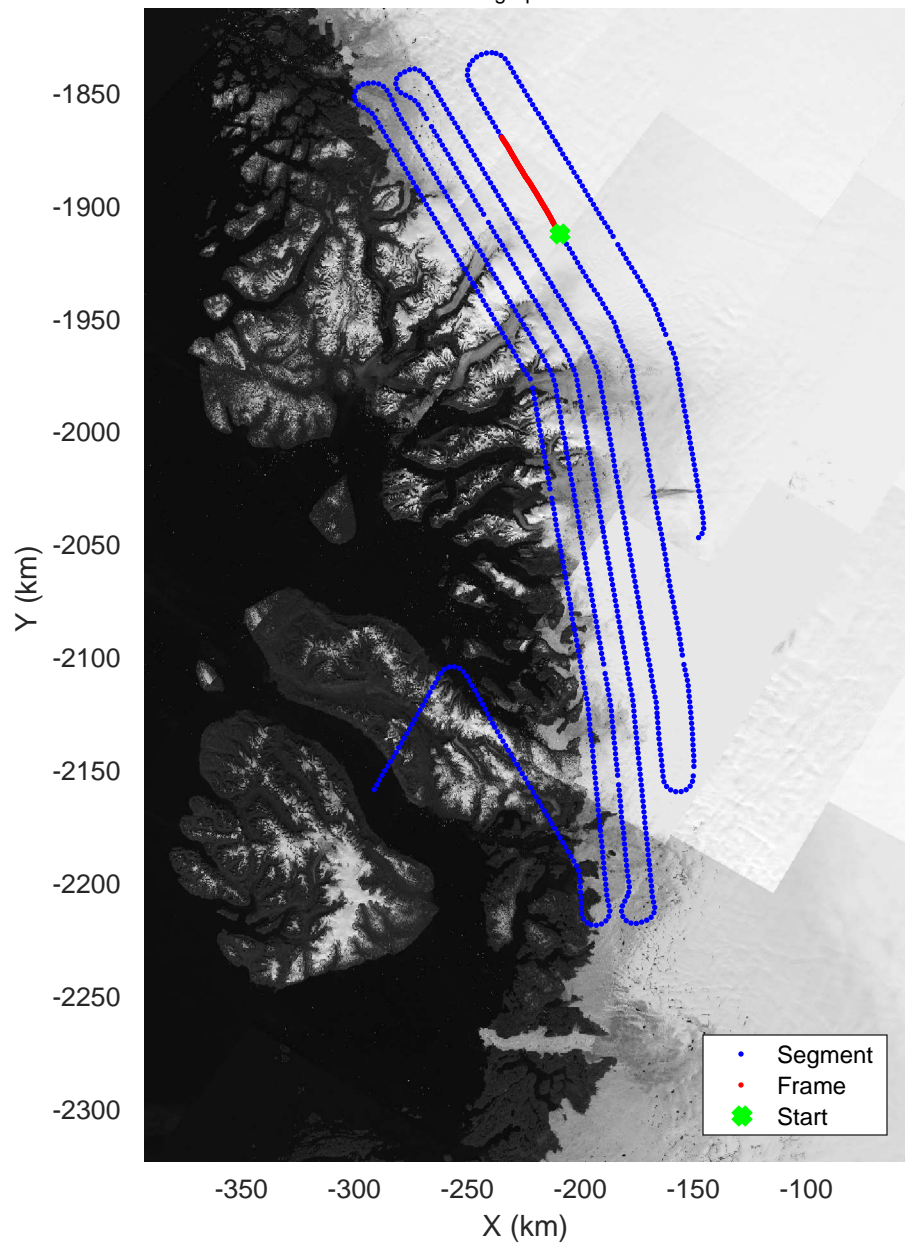

Umanaq B
20160511_03_042
Polar Stereograph 70N/-45E