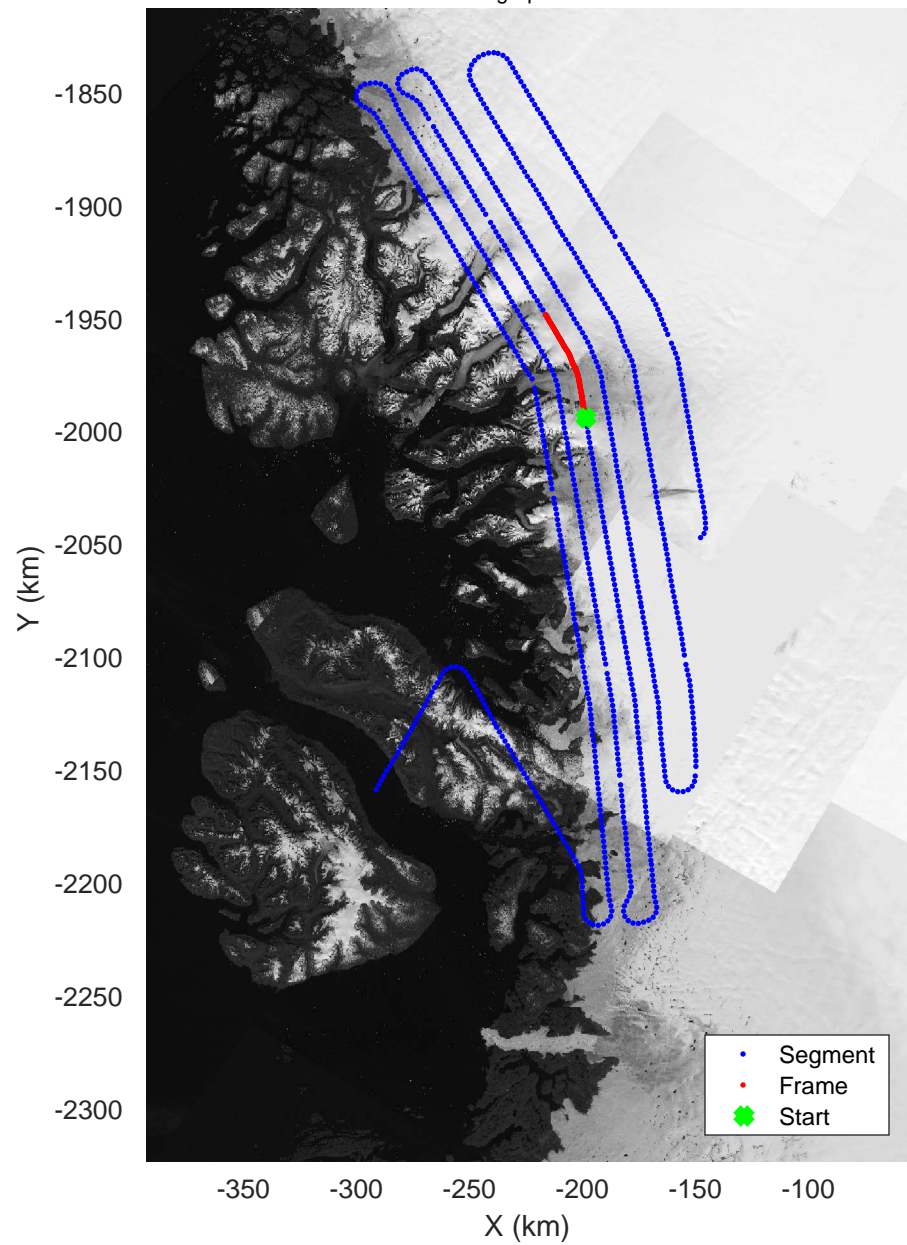

Umanaq B
20160511_03_026
Polar Stereograph 70N/-45E