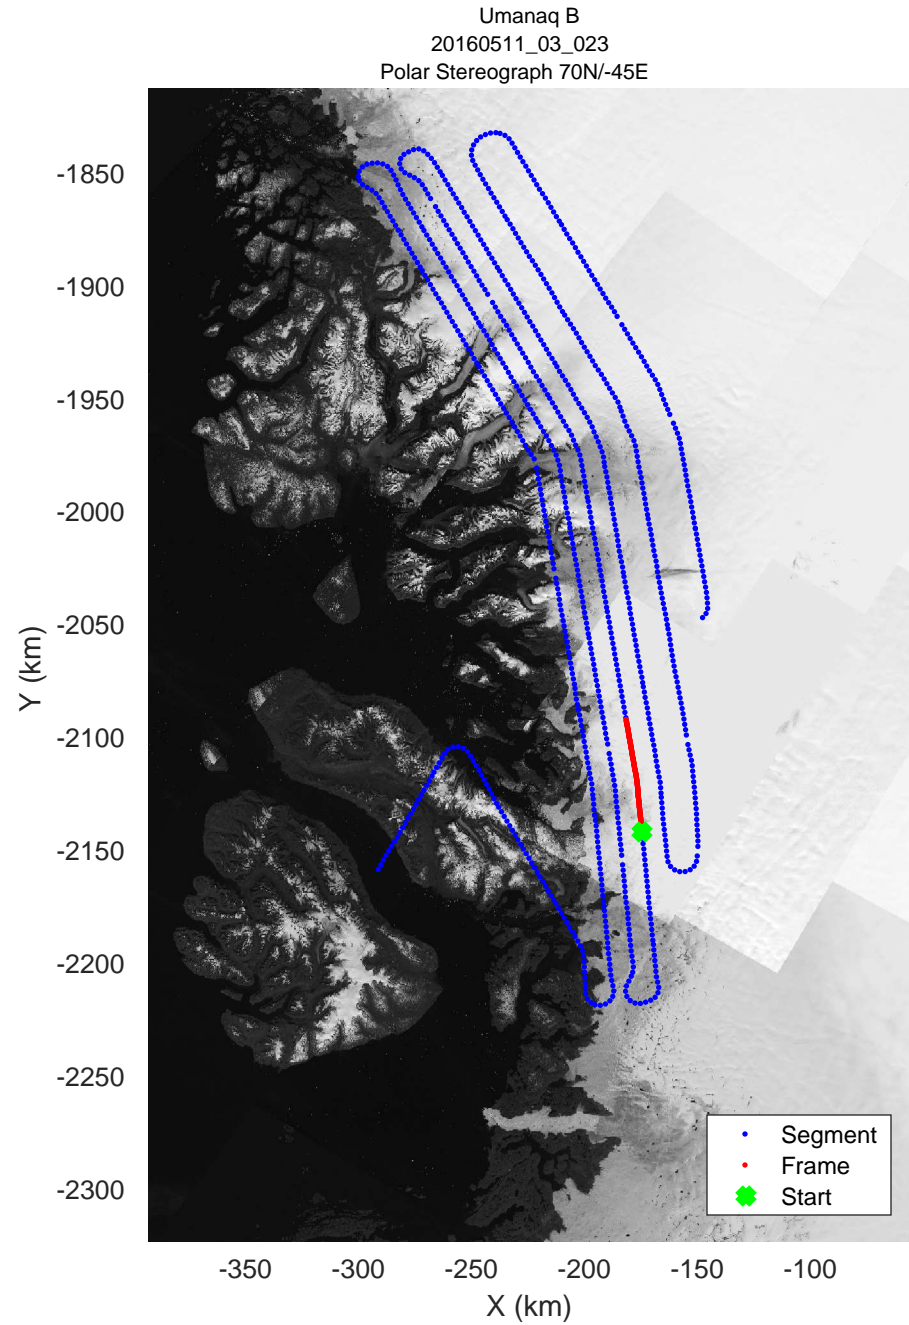

mconds5 2016_Greenland_P3: "Umanaq B" 20160511_03_021: 13:59:36.7 to 14:05:45.9 GPS

mcords5 2016_Greenland_P3: "Umanaq B" 20160511_03_022: 14:05:46.1 to 14:12:00.5 GPS

mcords5 2016_Greenland_P3: "Umanaq B" 20160511_03_022: 14:05:46.1 to 14:12:00.5 GPS