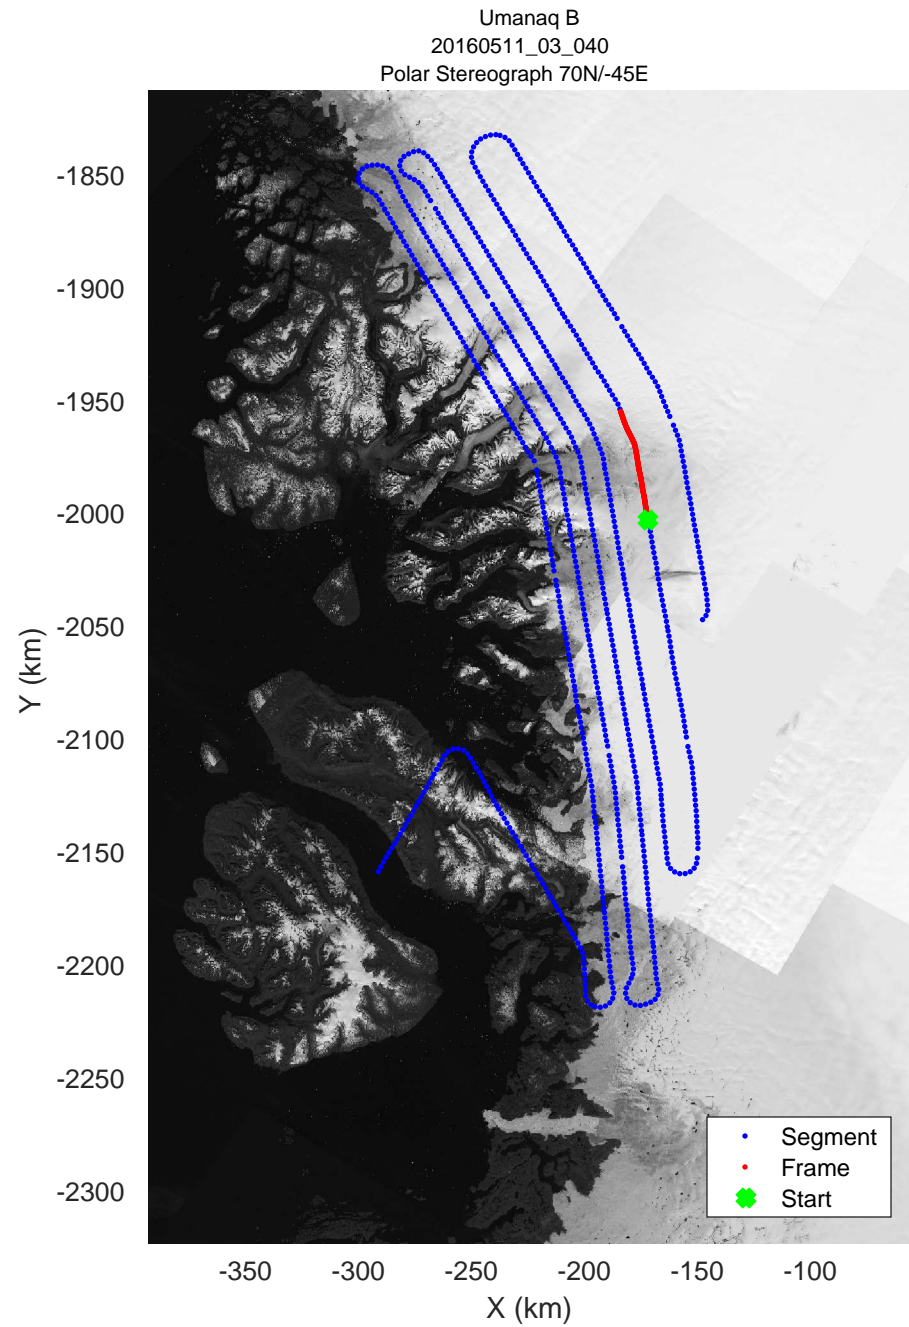

mcords5 2016_Greenland_P3: "Umanaq B" 20160511_03_038: 15:46:37.8 to 15:52:42.4 GPS

mcords5 2016_Greenland_P3: "Umanaq B" 20160511_03_039: 15:52:42.6 to 15:58:44.2 GPS

mcords5 2016_Greenland_P3: "Umanaq B" 20160511_03_039: 15:52:42.6 to 15:58:44.2 GPS