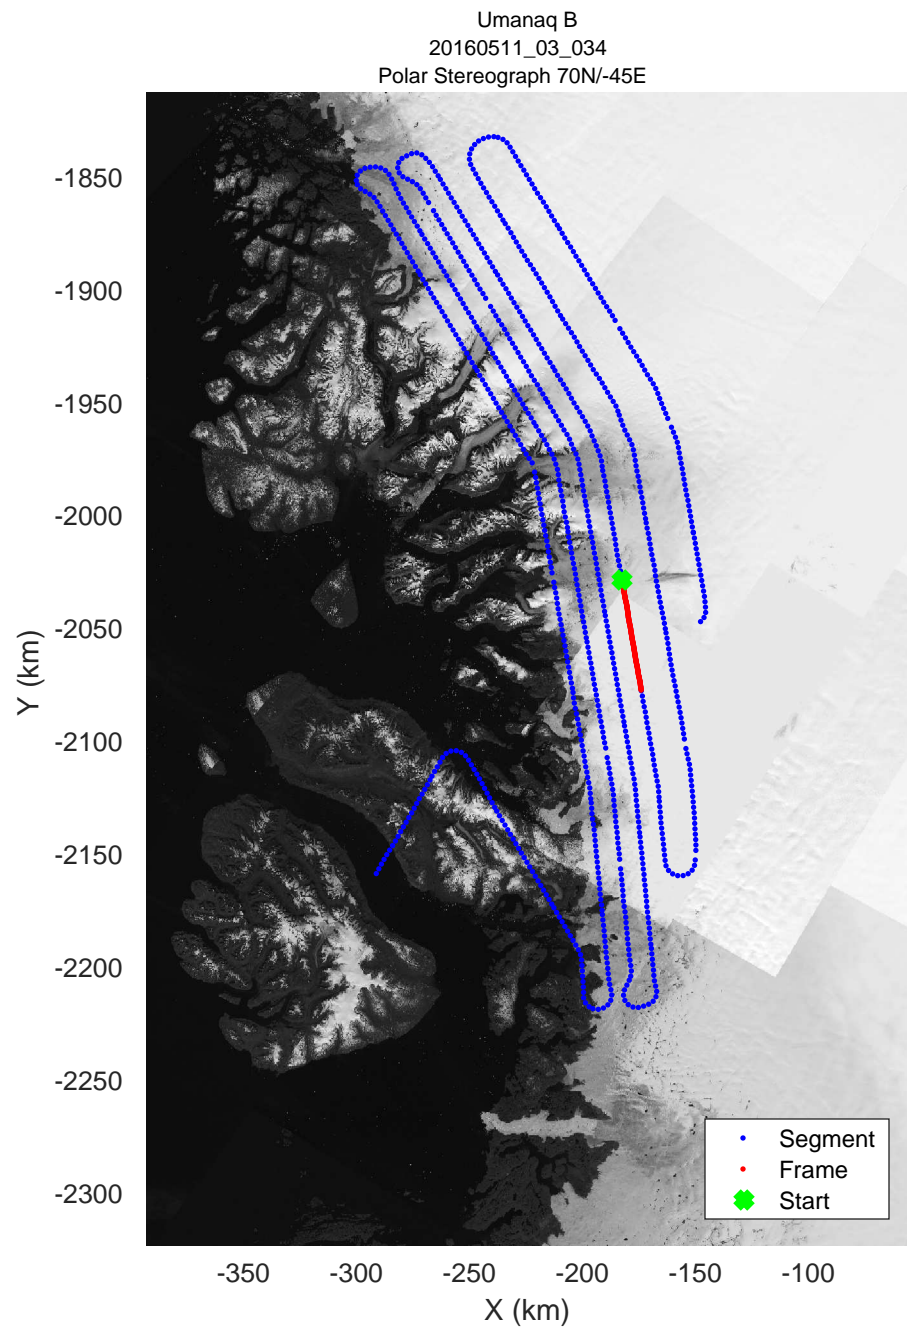

Umanaq B
20160511_03_033
Polar Stereograph 70N/-45E

mcords5 2016_Greenland_P3: "Umanaq B" 20160511_03_033: 15:15:06.0 to 15:21:41.7 GPS

mcords5 2016_Greenland_P3: "Umanaq B" 20160511_03_033: 15:15:06.0 to 15:21:41.7 GPS