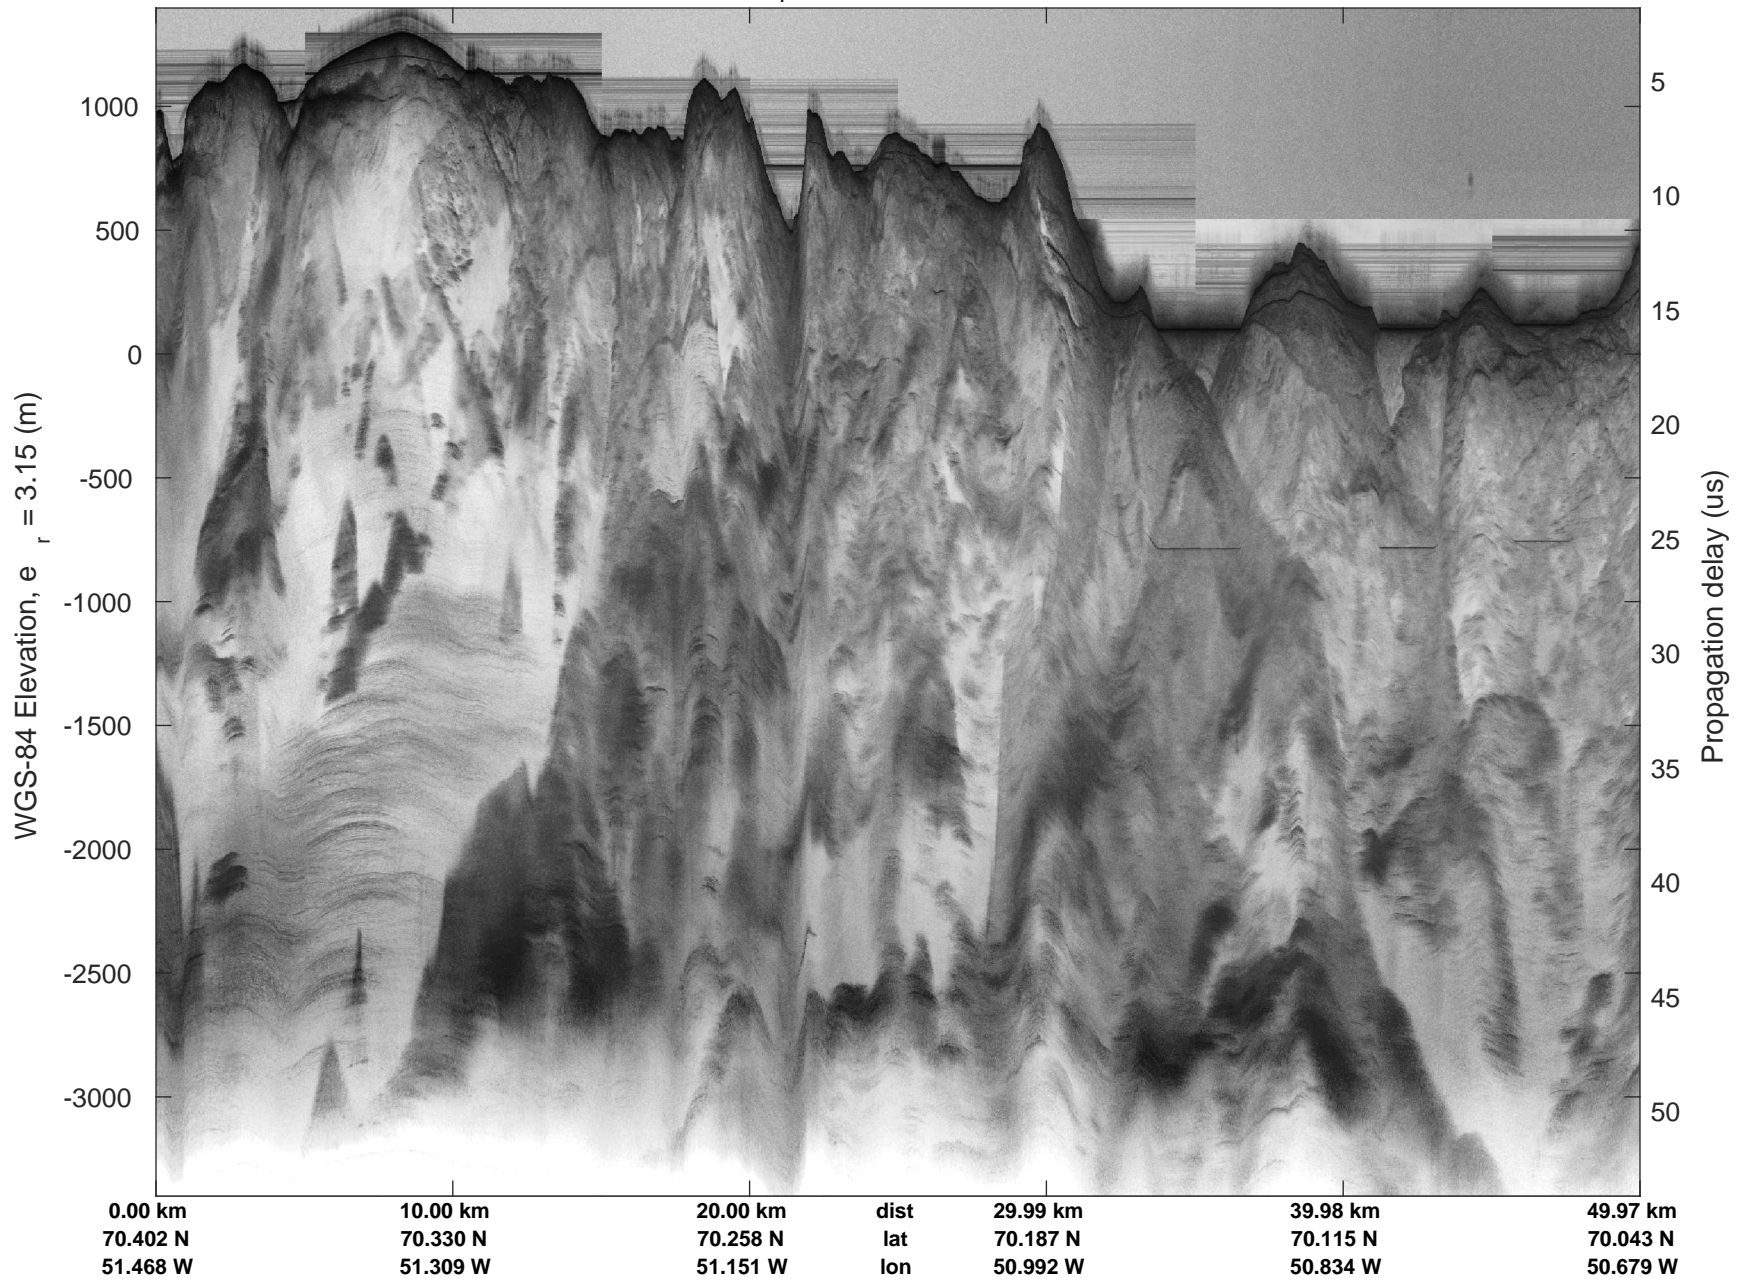

mcords5 2016_Greenland_P3: "Umanaq B" 20160511_03_002: 11:59:24.0 to 12:05:38.2 GPS

mcords5 2016_Greenland_P3: "Umanaq B" 20160511_03_002: 11:59:24.0 to 12:05:38.2 GPS

mcords5 2016_Greenland_P3: "Umanaq B" 20160511_03_003: 12:05:38.5 to 12:11:45.2 GPS