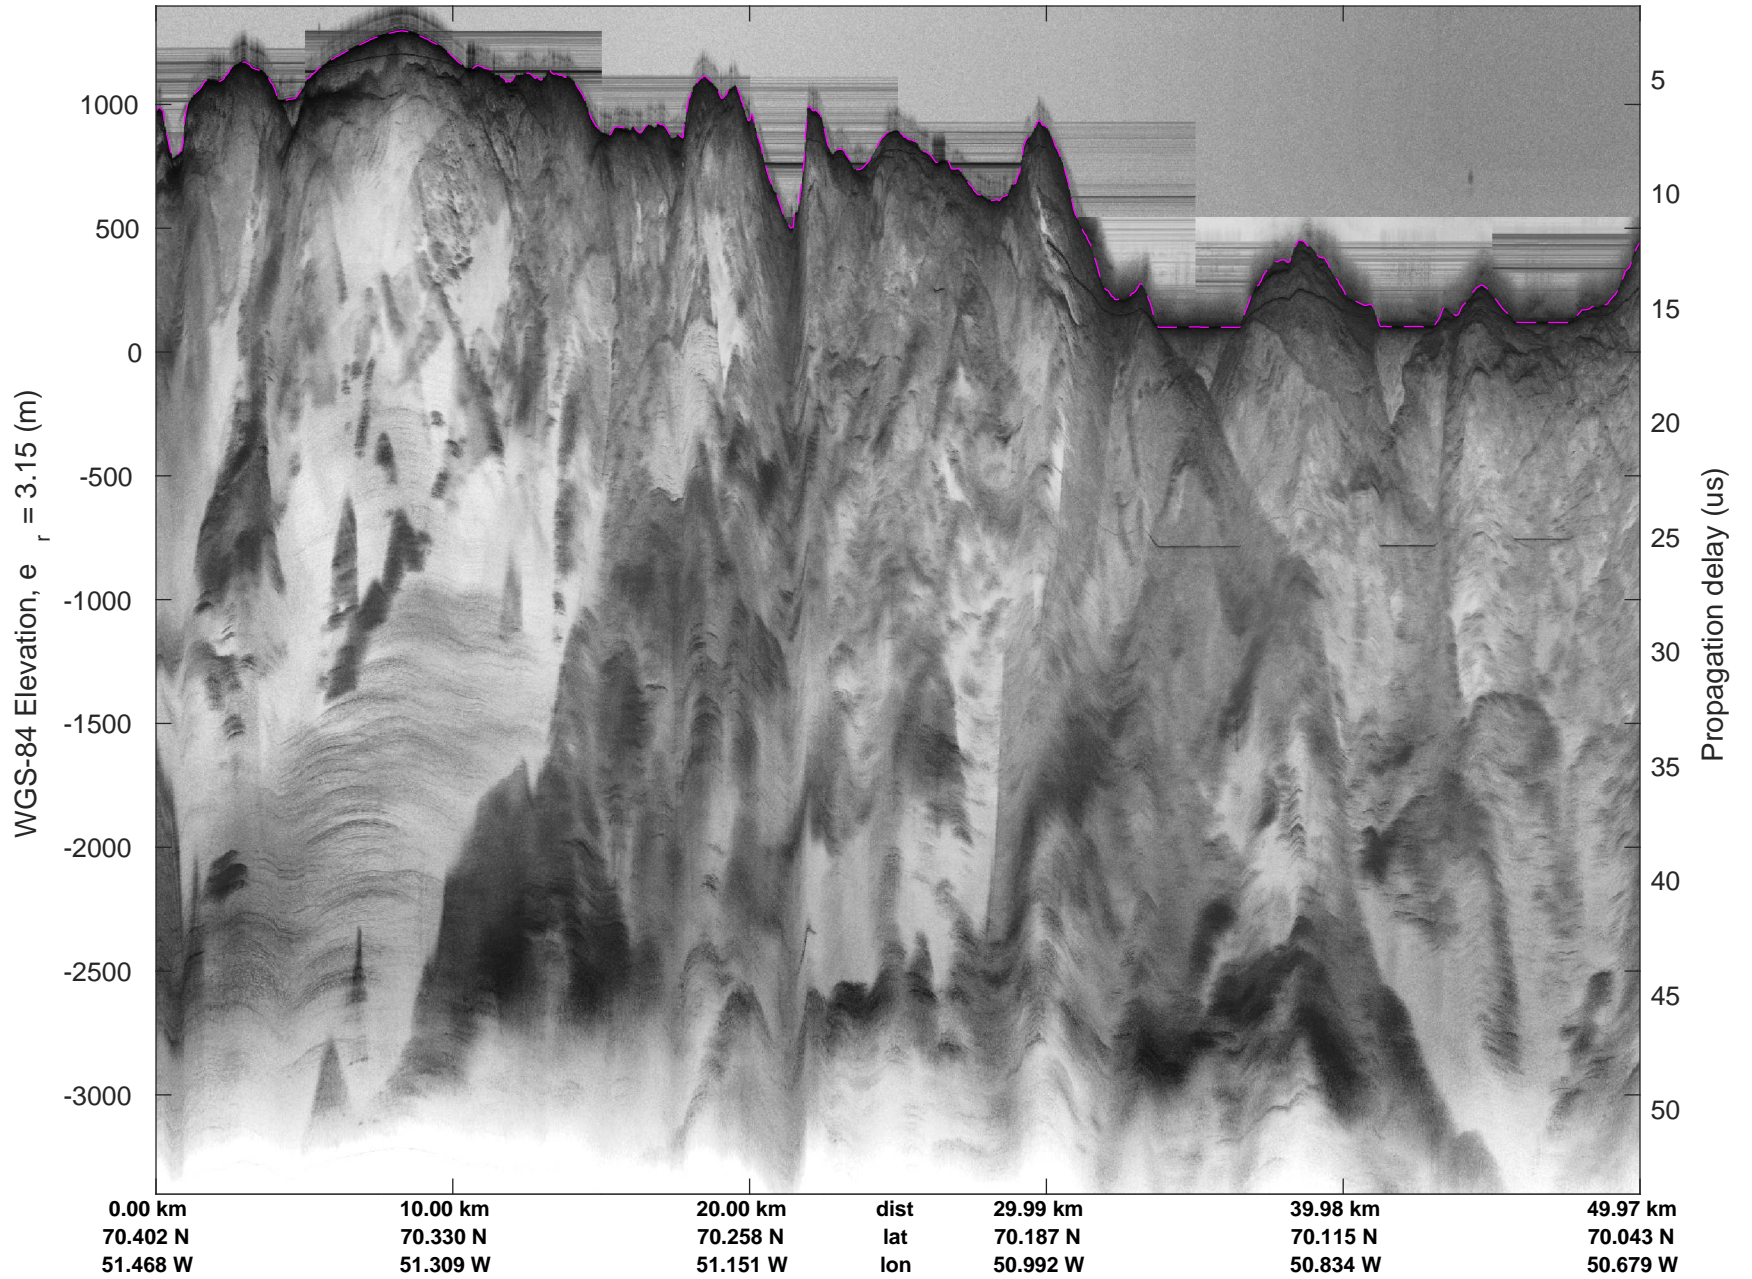

mcords5 2016_Greenland_P3: "Umanaq B" 20160511_03_003: 12:05:38.5 to 12:11:45.2 GPS