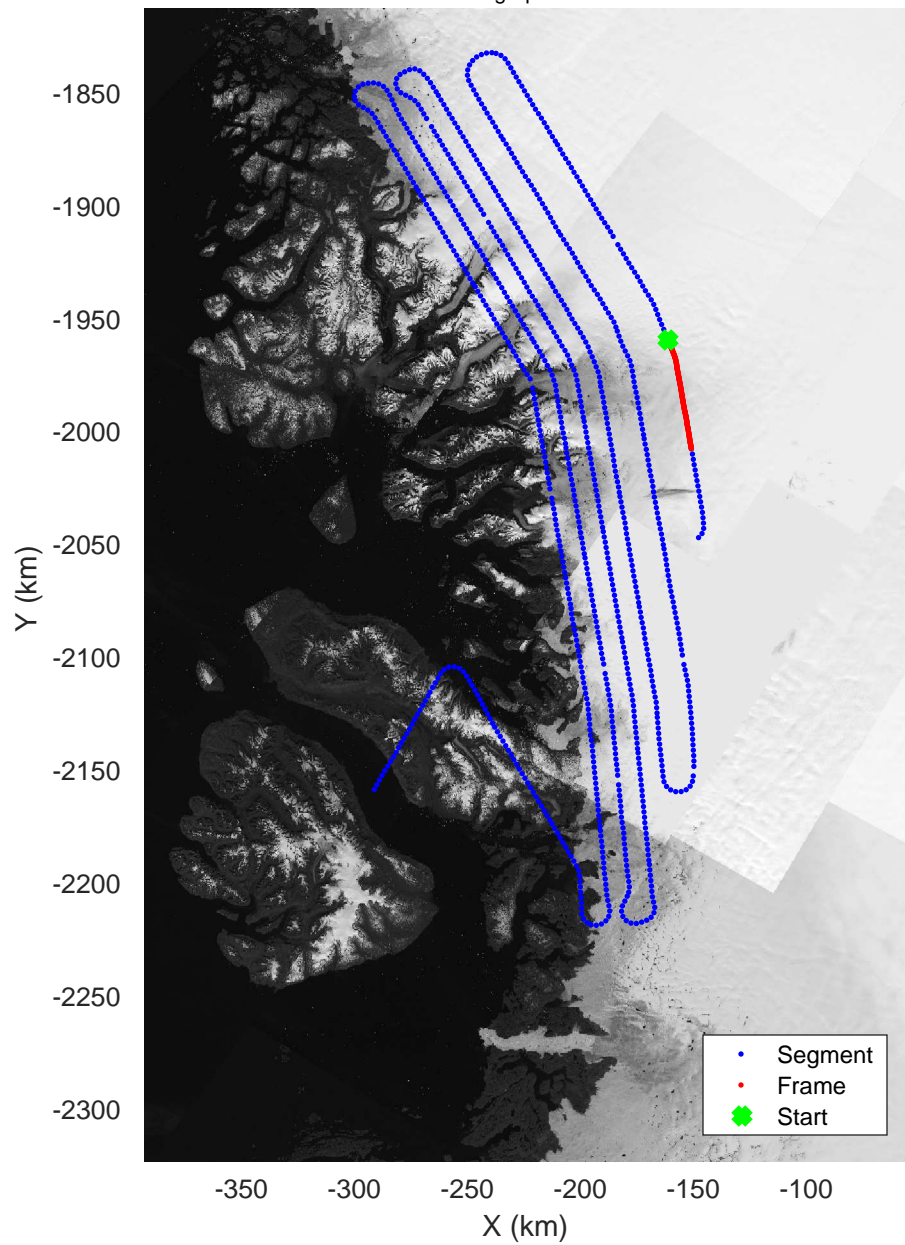

mcords5 2016_Greenland_P3: "Umanaq B" 20160511_03_045: 16:30:09.6 to 16:36:39.8 GPS

Umanaq B
20160511_03_046
Polar Stereograph 70N/-45E

mcords5 2016_Greenland_P3: "Umanaq B" 20160511_03_046: 16:36:40.1 to 16:42:57.2 GPS

mcords5 2016_Greenland_P3: "Umanaq B" 20160511_03_046: 16:36:40.1 to 16:42:57.2 GPS

Umanaq B
20160511_03_047
Polar Stereograph 70N/-45E

mcords5 2016_Greenland_P3: "Umanaq B" 20160511_03_047: 16:42:57.5 to 16:49:31.7 GPS