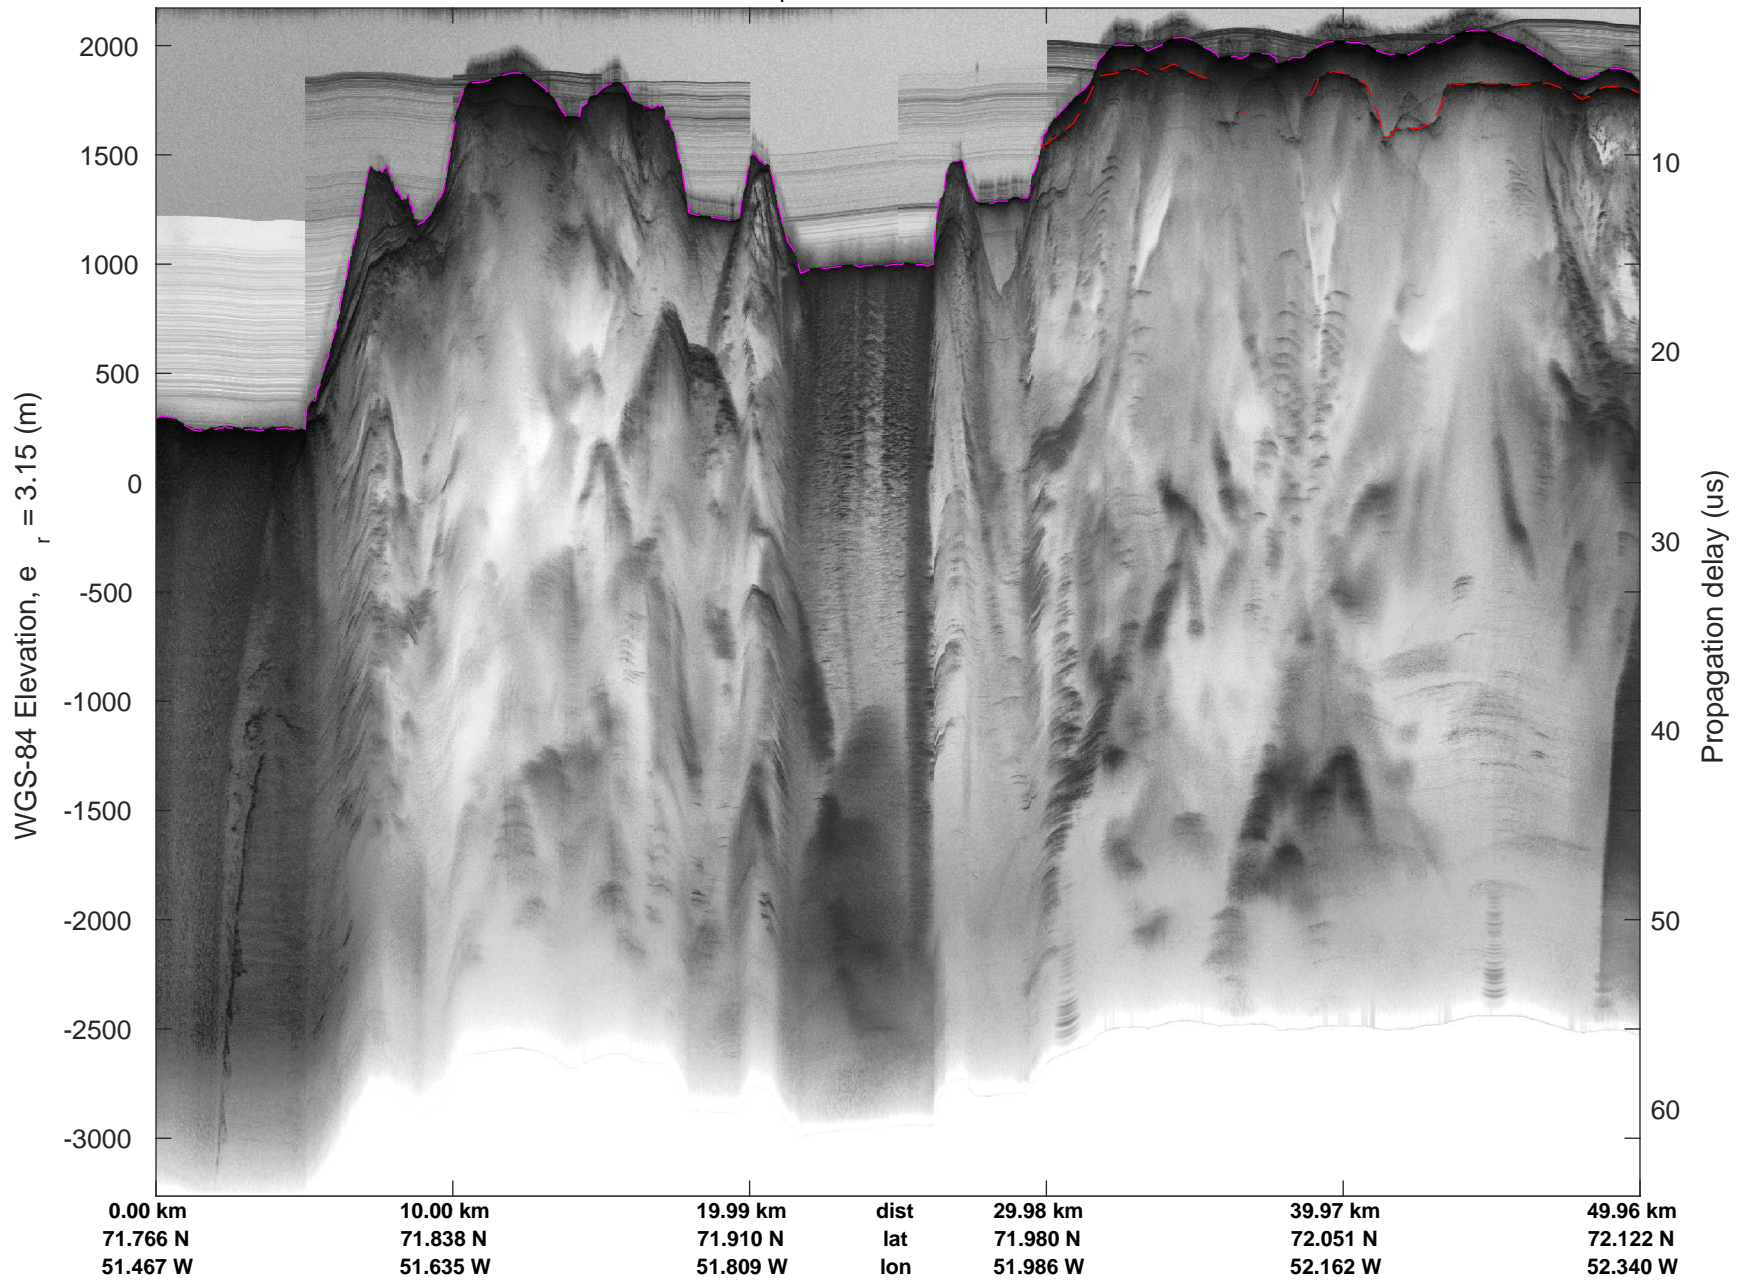

mcords5 2016_Greenland_P3: "Umanaq B" 20160511_03_010: 12:49:01.9 to 12:55:23.8 GPS