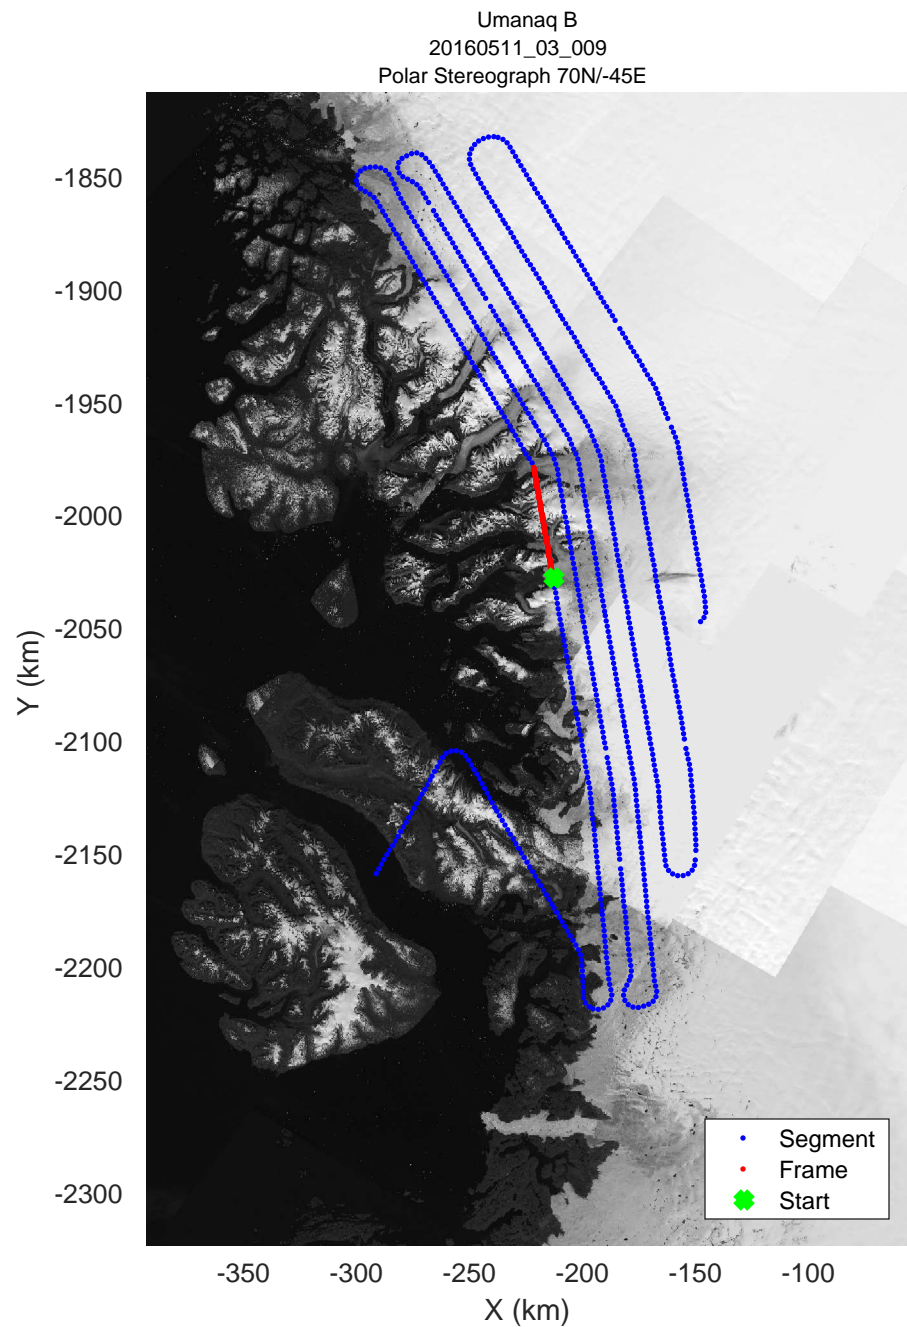

mcords5 2016_Greenland_P3: "Umanaq B" 20160511_03_007: 12:30:09.8 to 12:36:20.2 GPS

mconds5 2016_Greenland_P3: "Umanaq B" 20160511_03_008: 12:36:20.5 to 12:42:28.9 GPS

mcords5 2016_Greenland_P3: "Umanaq B" 20160511_03_008: 12:36:20.5 to 12:42:28.9 GPS