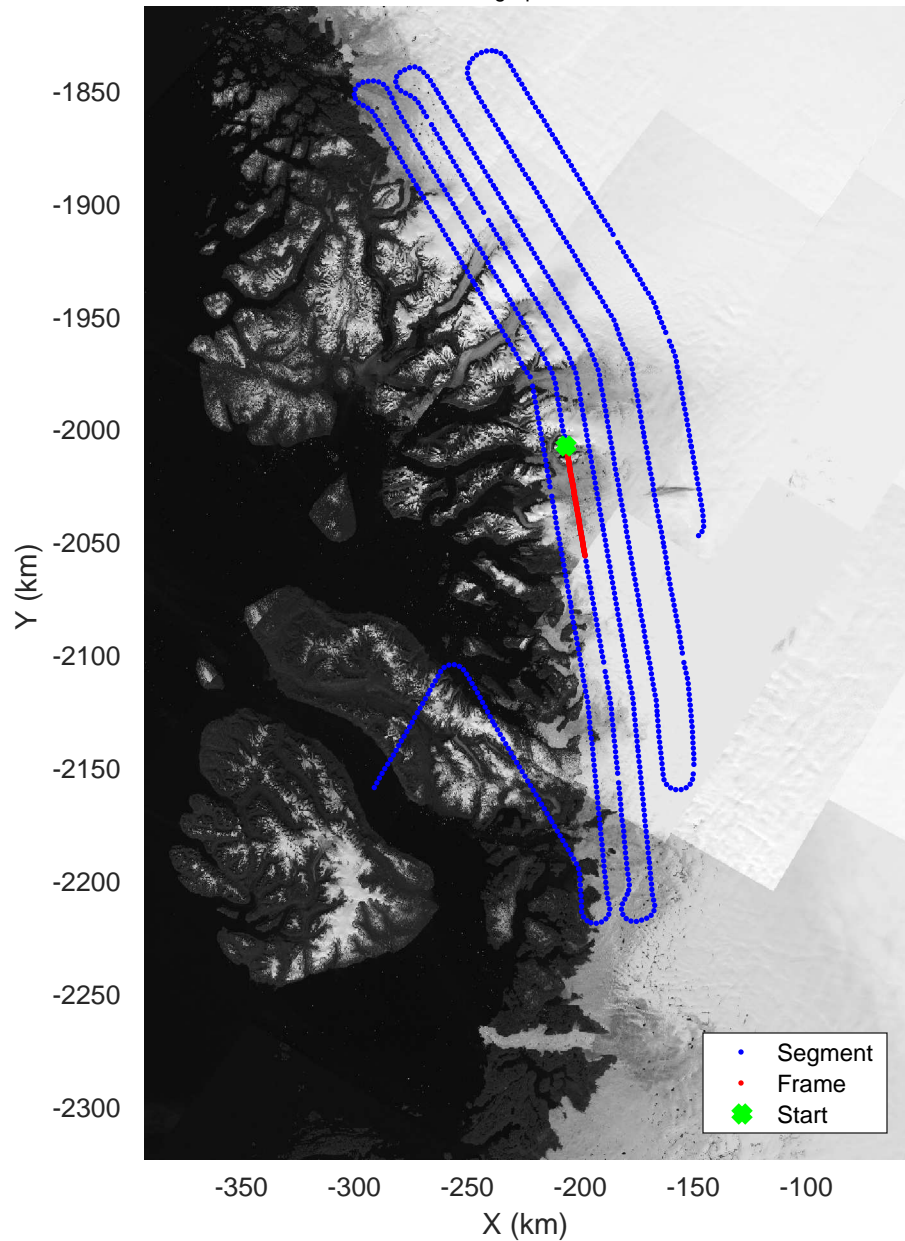

Umanaq B
20160511_03_017
Polar Stereograph 70N/-45E