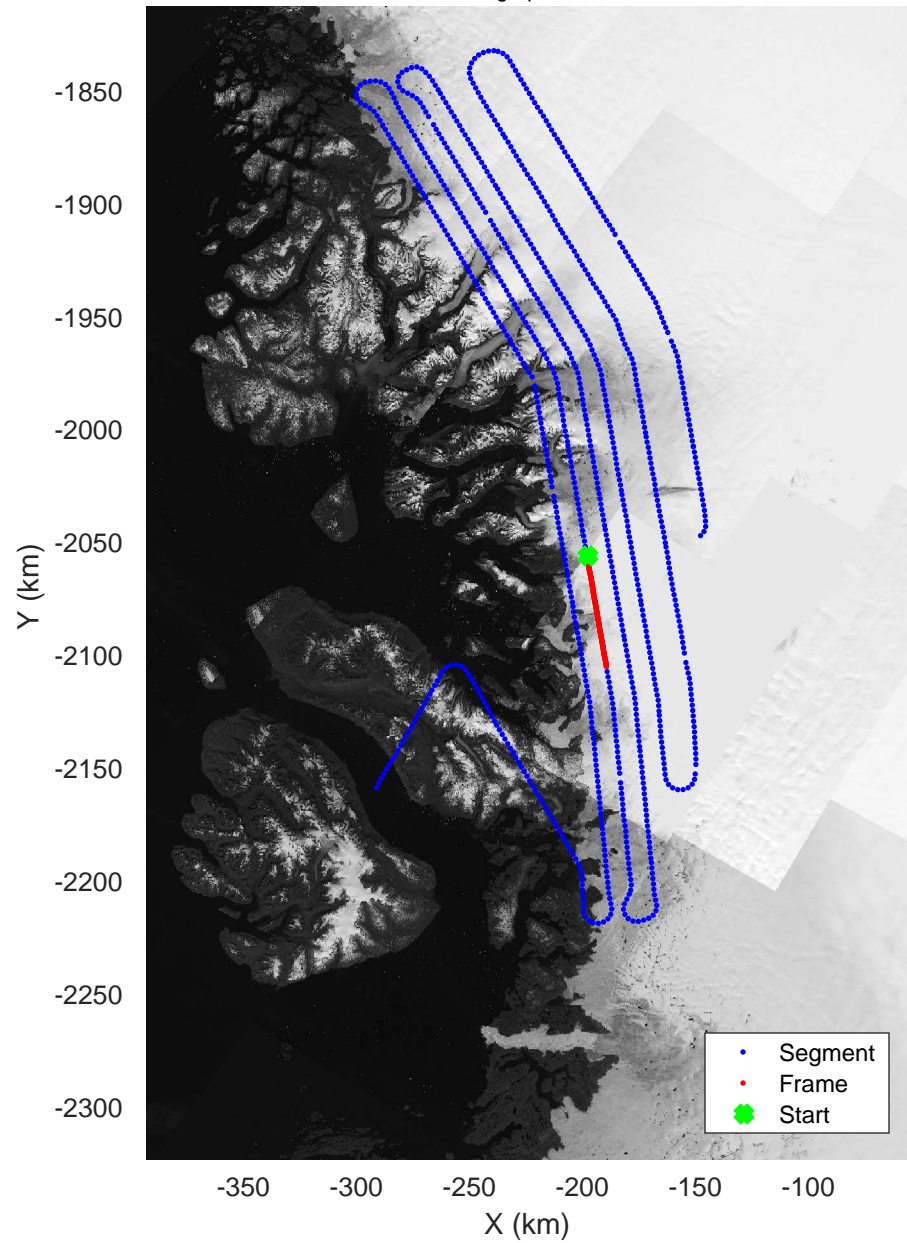

Umanaq B
20160511_03_018
Polar Stereograph 70N/-45E