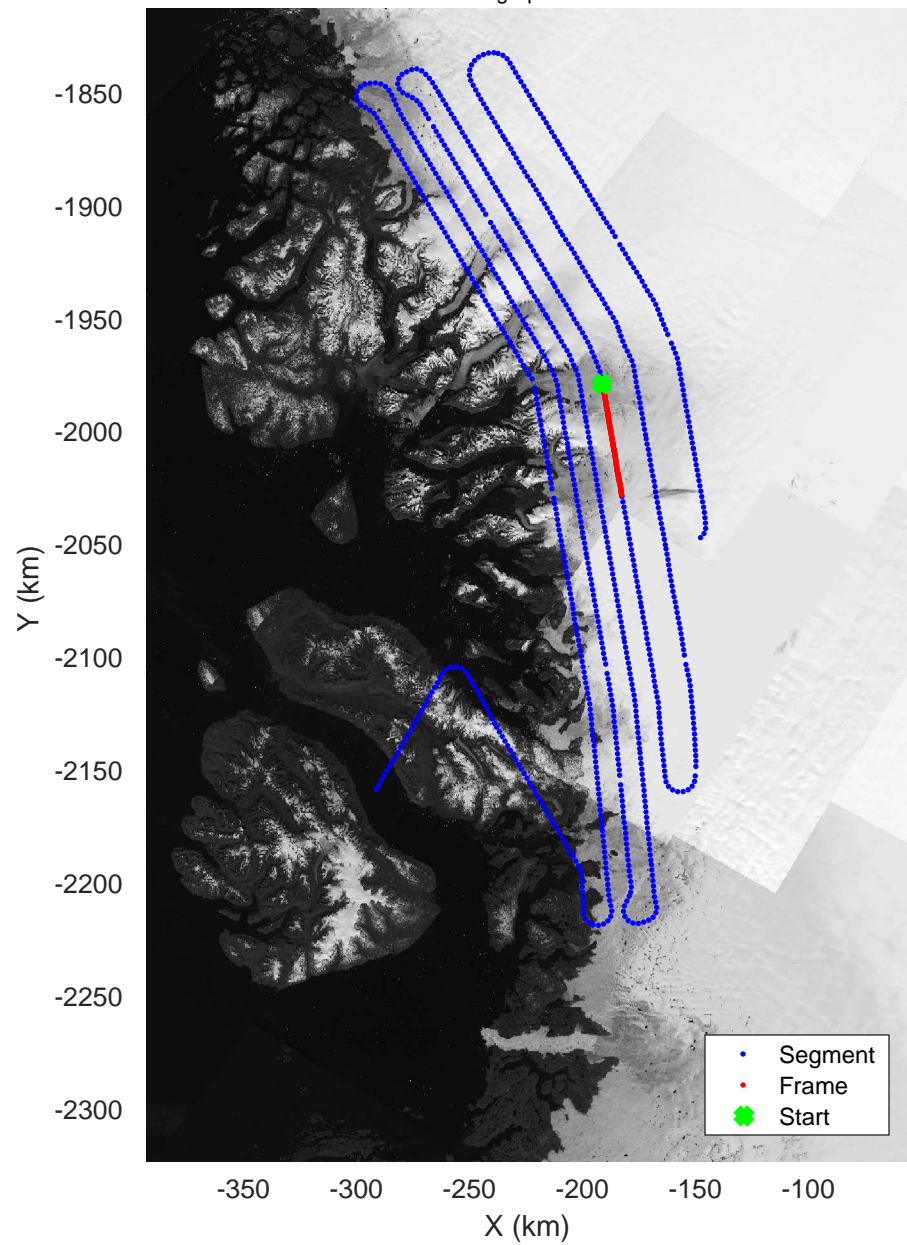

Umanaq B
20160511_03_033
Polar Stereograph 70N/-45E