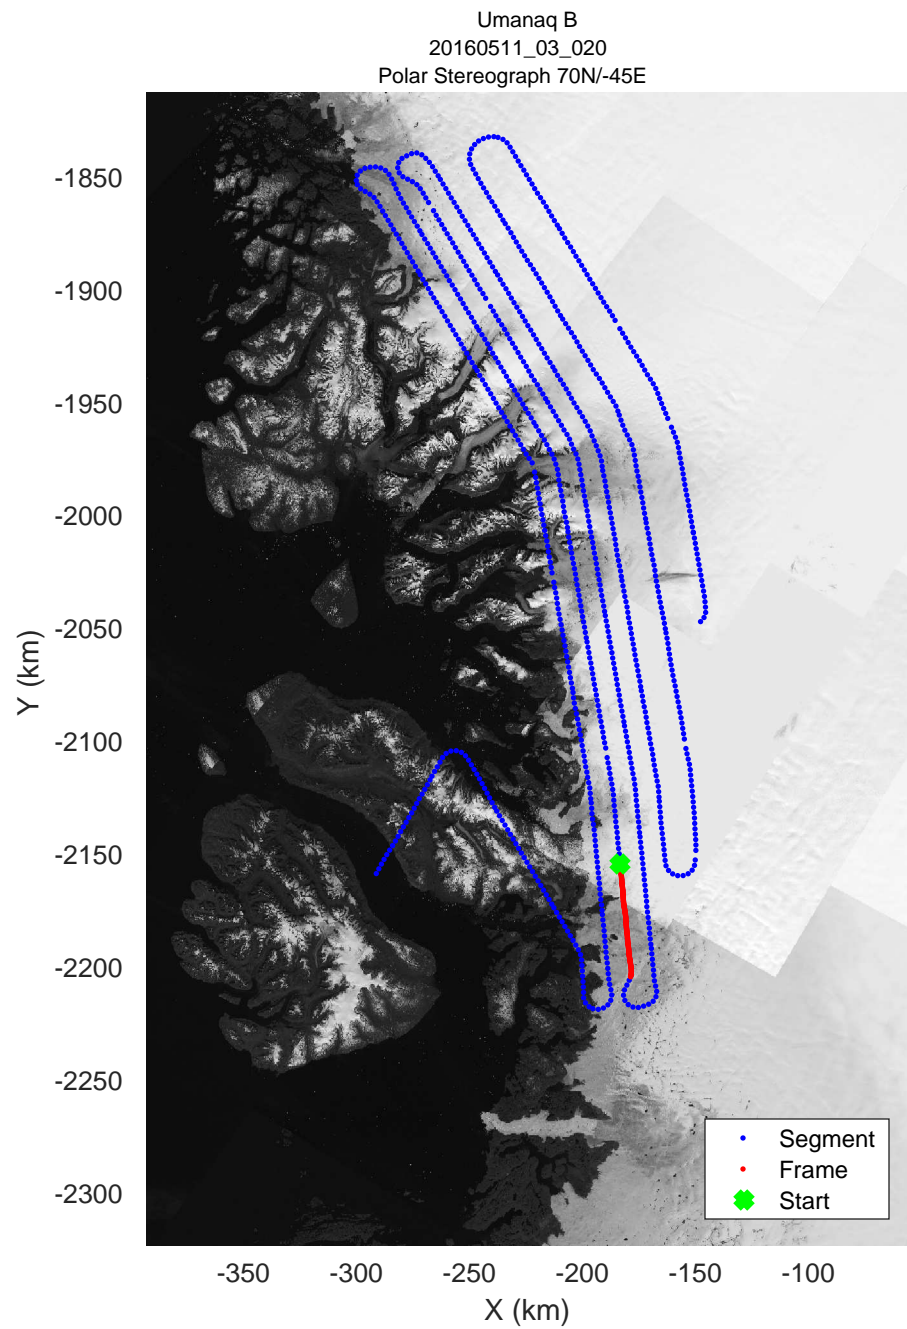

mcords5 2016_Greenland_P3: "Umanaq B" 20160511_03_018: 13:40:54.9 to 13:47:16.3 GPS

mcords5 2016_Greenland_P3: "Umanaq B" 20160511_03_019: 13:47:16.6 to 13:53:26.9 GPS

mcords5 2016_Greenland_P3: "Umanaq B" 20160511_03_019: 13:47:16.6 to 13:53:26.9 GPS