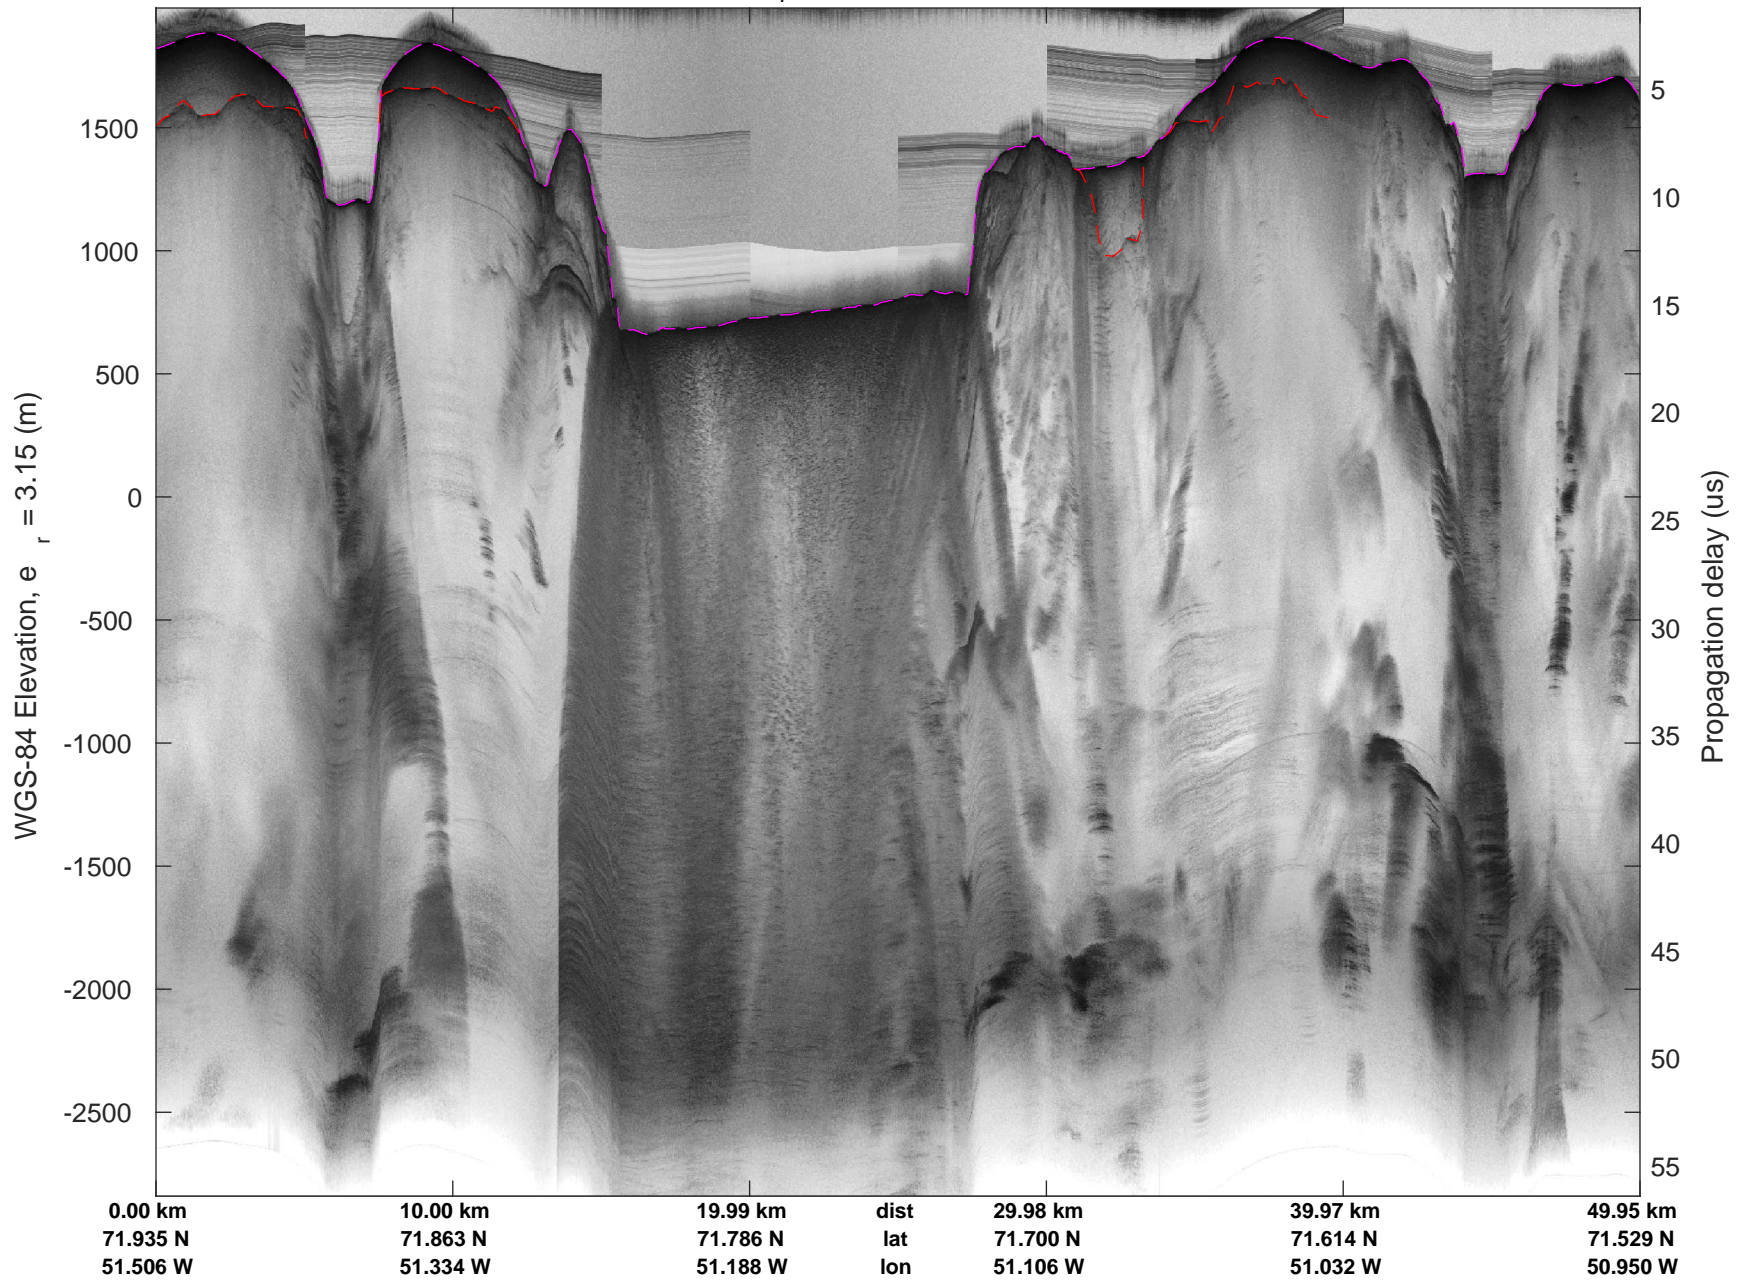

mcords5 2016_Greenland_P3: "Umanaq B" 20160511_03_016: 13:27:15.8 to 13:34:04.4 GPS