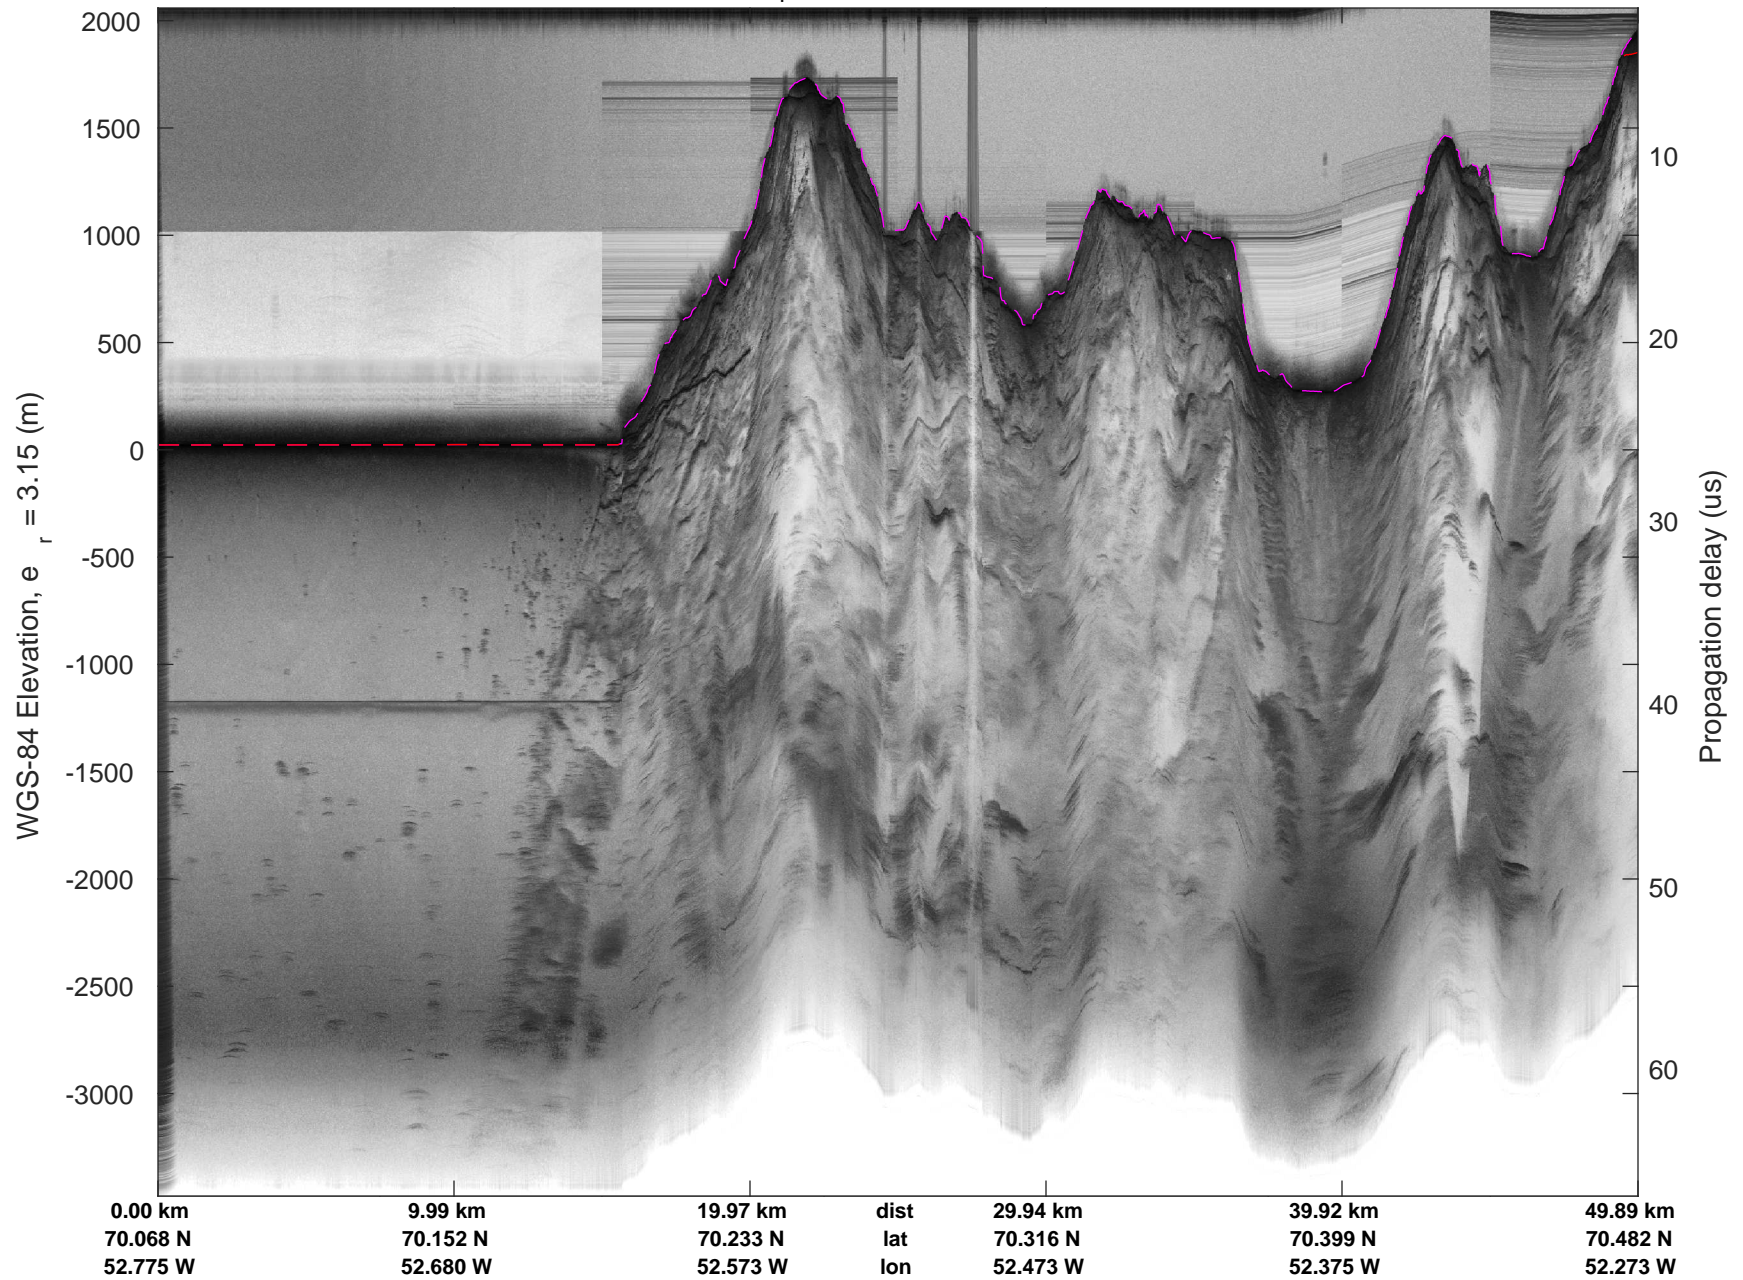

mcords5 2016_Greenland_P3: "Umanaq B" 20160511_03_001: 11:53:19.2 to 11:59:23.8 GPS

mcords5 2016_Greenland_P3: "Umanaq B" 20160511_03_001: 11:53:19.2 to 11:59:23.8 GPS

Umanaq B
20160511_03_002
Polar Stereograph 70N/-45E