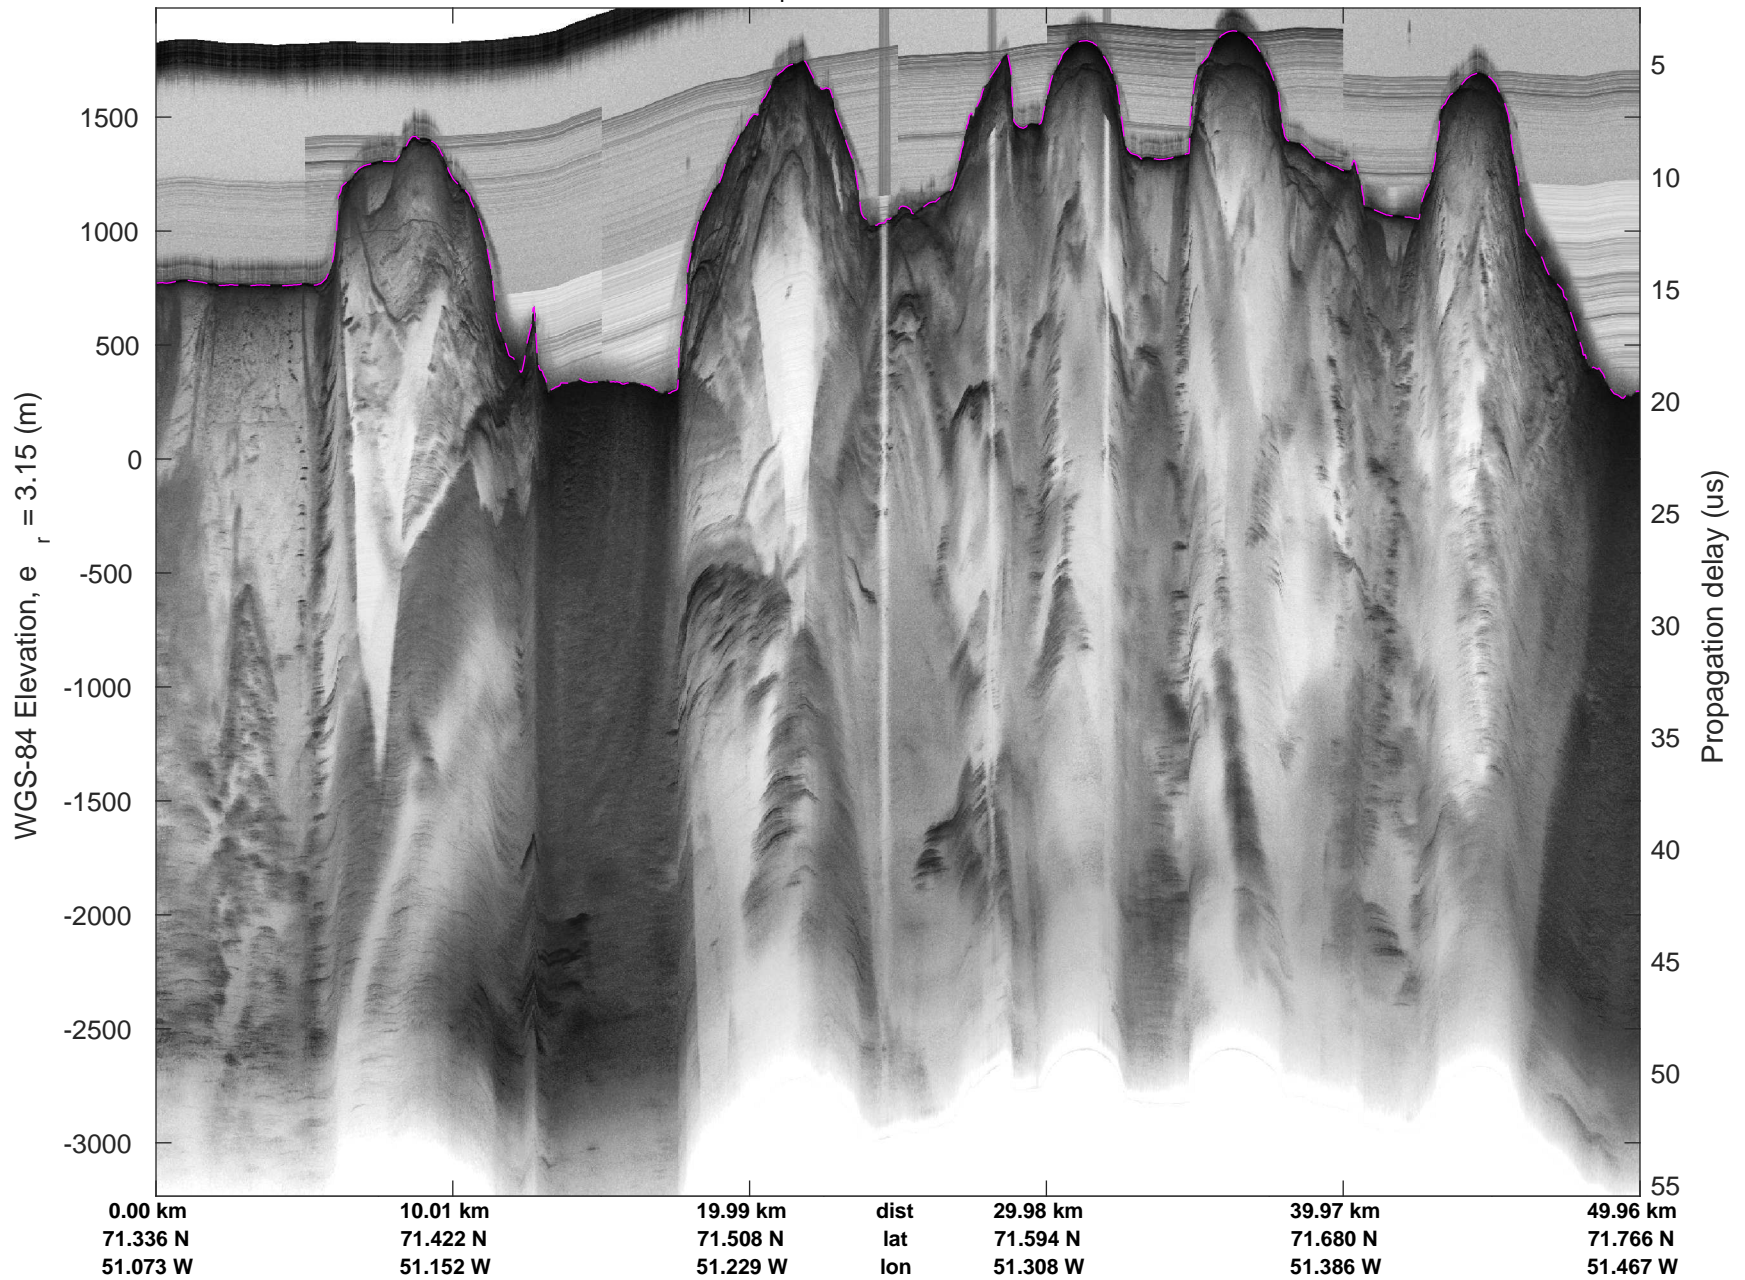

mcords5 2016_Greenland_P3: "Umanaq B" 20160511_03_009: 12:42:29.2 to 12:49:01.6 GPS