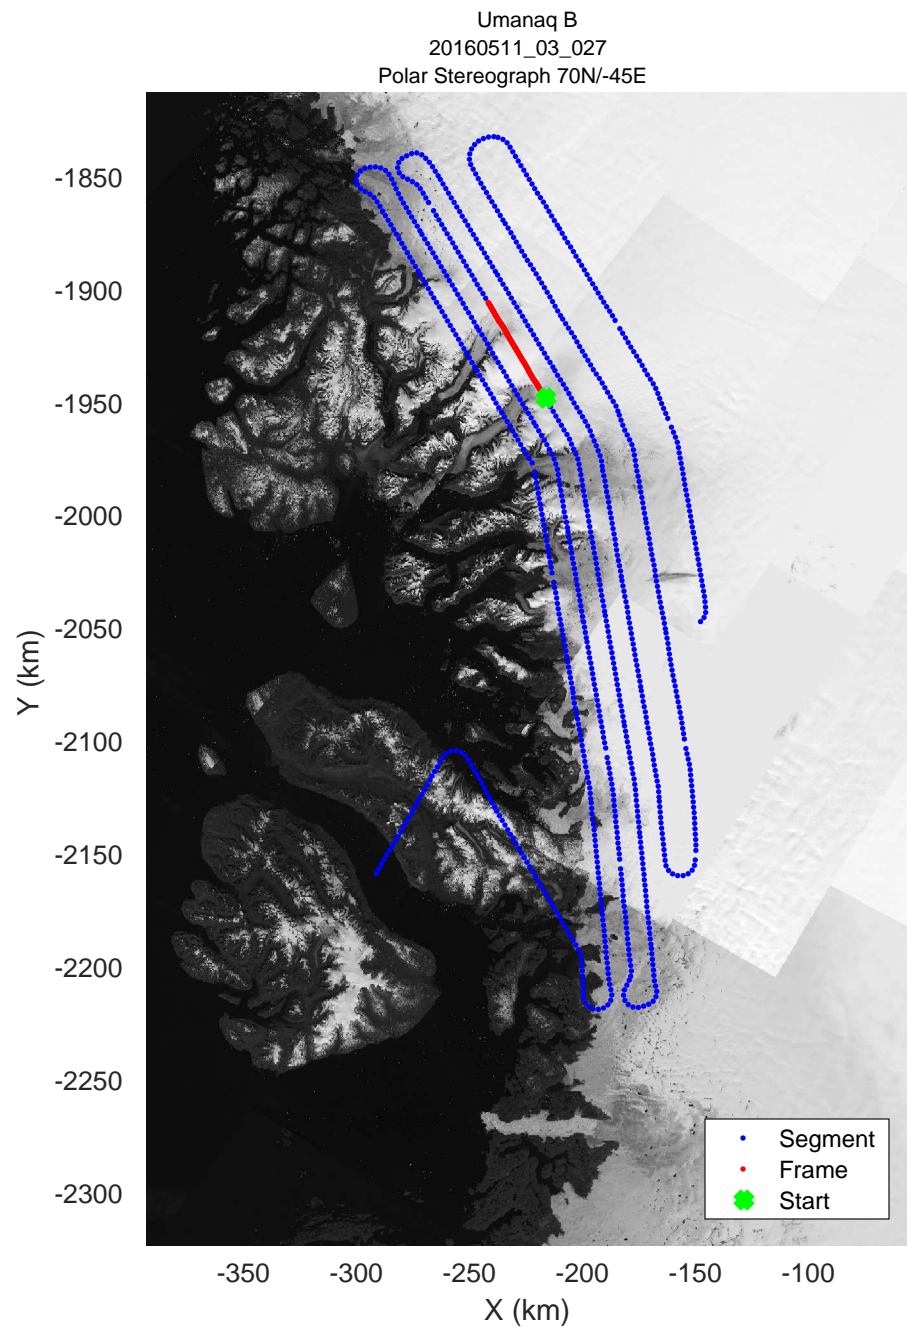

Umanaq B
20160511_03_026
Polar Stereograph 70N/-45E

mcords5 2016_Greenland_P3: "Umanaq B" 20160511_03_026: 14:30:10.7 to 14:36:46.4 GPS

mcords5 2016_Greenland_P3: "Umanaq B" 20160511_03_026: 14:30:10.7 to 14:36:46.4 GPS