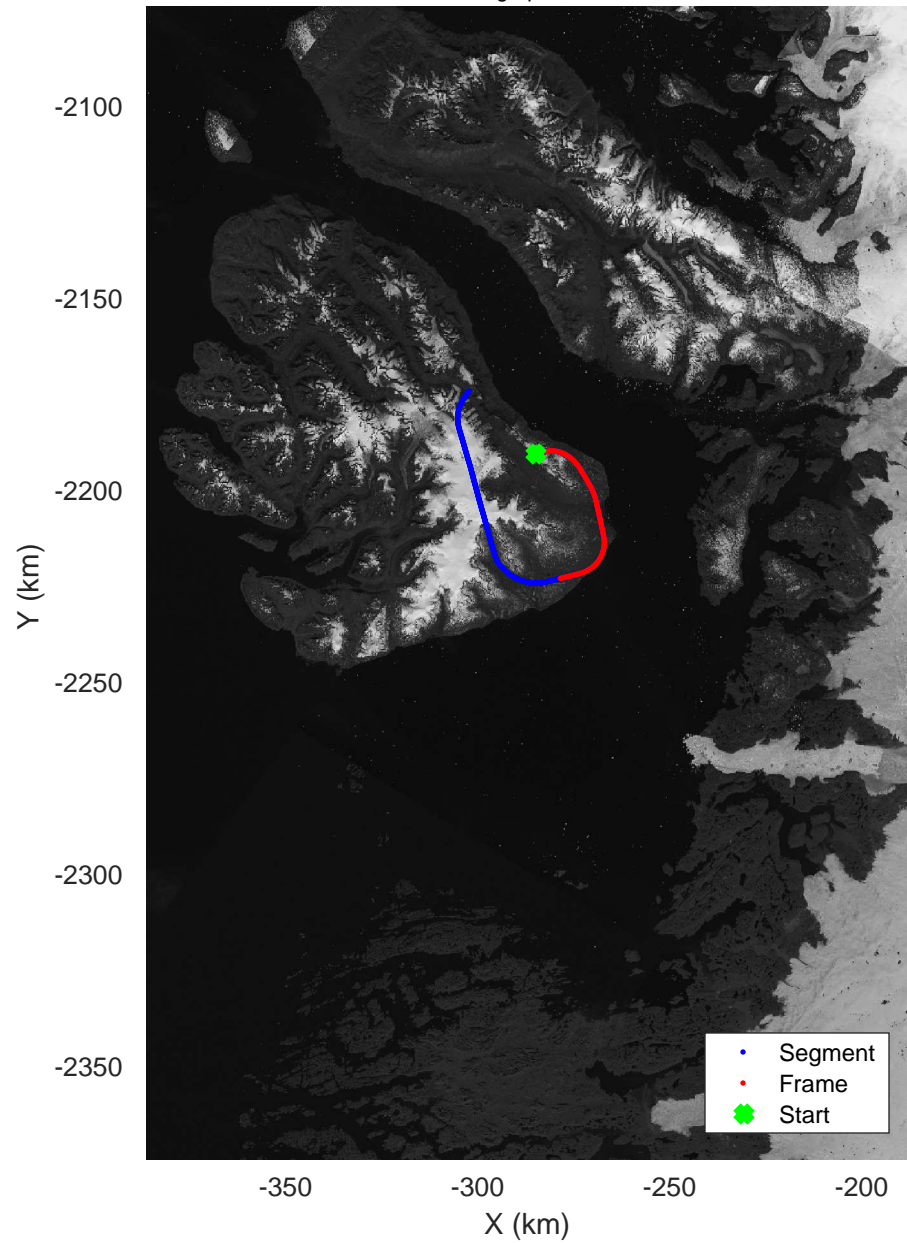

Umanaq B
20160511_02_001
Polar Stereograph 70N/-45E

mcords5 2016_Greenland_P3: "Umanaq B" 20160511_02_001: 11:37:08.7 to 11:43:19.5 GPS

mcords5 2016_Greenland_P3: "Umanaq B" 20160511_02_001: 11:37:08.7 to 11:43:19.5 GPS

Umanaq B
20160511_02_002
Polar Stereograph 70N/-45E

mcords5 2016_Greenland_P3: "Umanaq B" 20160511_02_002: 11:43:19.8 to 11:51:18.4 GPS

mcords5 2016_Greenland_P3: "Umanaq B" 20160511_02_002: 11:43:19.8 to 11:51:18.4 GPS