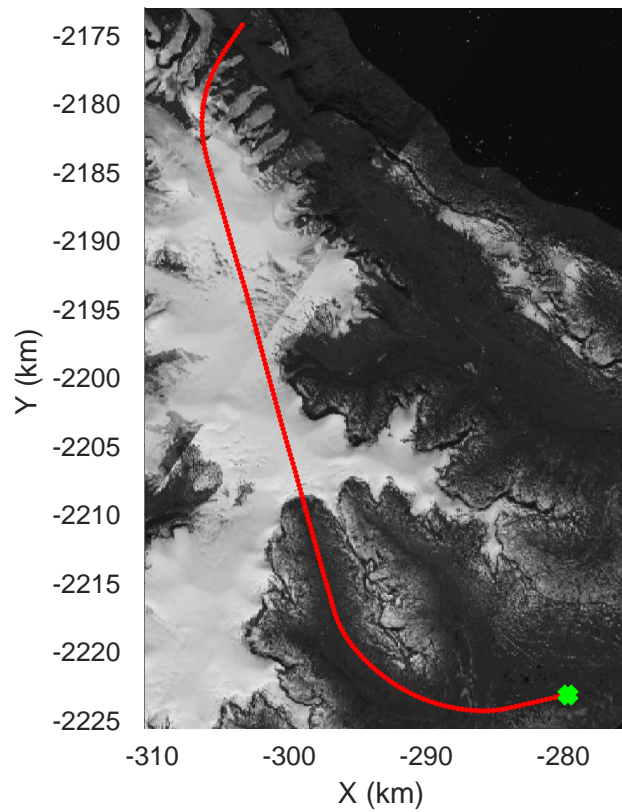

Umanaq B
20160511_02_001
Polar Stereograph 70N/-45E

mcords5 2016_Greenland_P3: "Umanaq B" 20160511_02_001: 11:37:08.7 to 11:43:19.5 GPS

mcords5 2016_Greenland_P3: "Umanaq B" 20160511_02_001: 11:37:08.7 to 11:43:19.5 GPS

Umanaq B
20160511_02_002
Polar Stereograph 70N/-45E

mcords5 2016_Greenland_P3: "Umanaq B" 20160511_02_002: 11:43:19.8 to 11:51:18.4 GPS

mcords5 2016_Greenland_P3: "Umanaq B" 20160511_02_002: 11:43:19.8 to 11:51:18.4 GPS