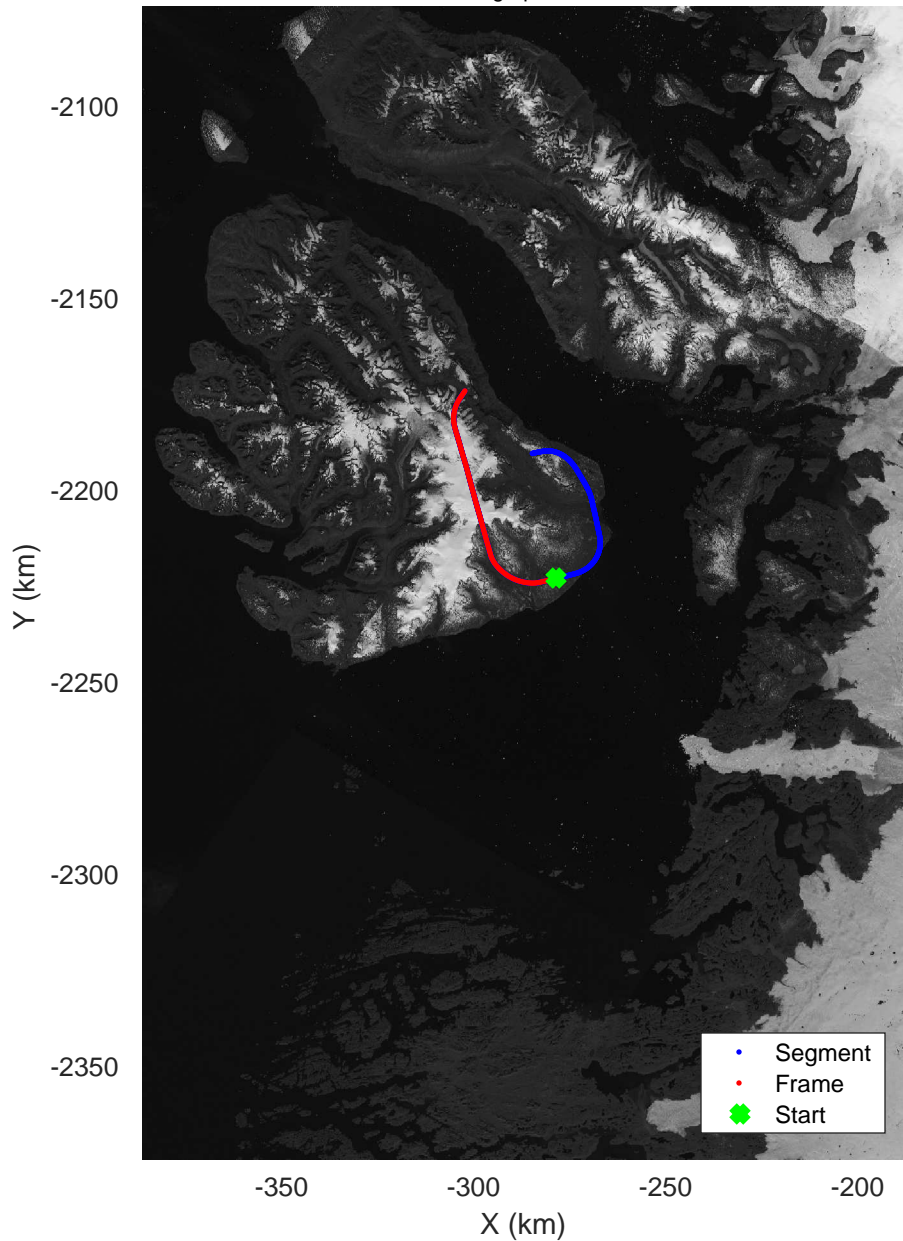

Umanaq B
20160511_02_001
Polar Stereograph 70N/-45E

mcords5 2016_Greenland_P3: "Umanaq B" 20160511_02_001: 11:37:08.7 to 11:43:19.5 GPS

mcords5 2016_Greenland_P3: "Umanaq B" 20160511_02_001: 11:37:08.7 to 11:43:19.5 GPS

Umanaq B
20160511_02_002
Polar Stereograph 70N/-45E

mcords5 2016_Greenland_P3: "Umanaq B" 20160511_02_002: 11:43:19.8 to 11:51:18.4 GPS

mcords5 2016_Greenland_P3: "Umanaq B" 20160511_02_002: 11:43:19.8 to 11:51:18.4 GPS