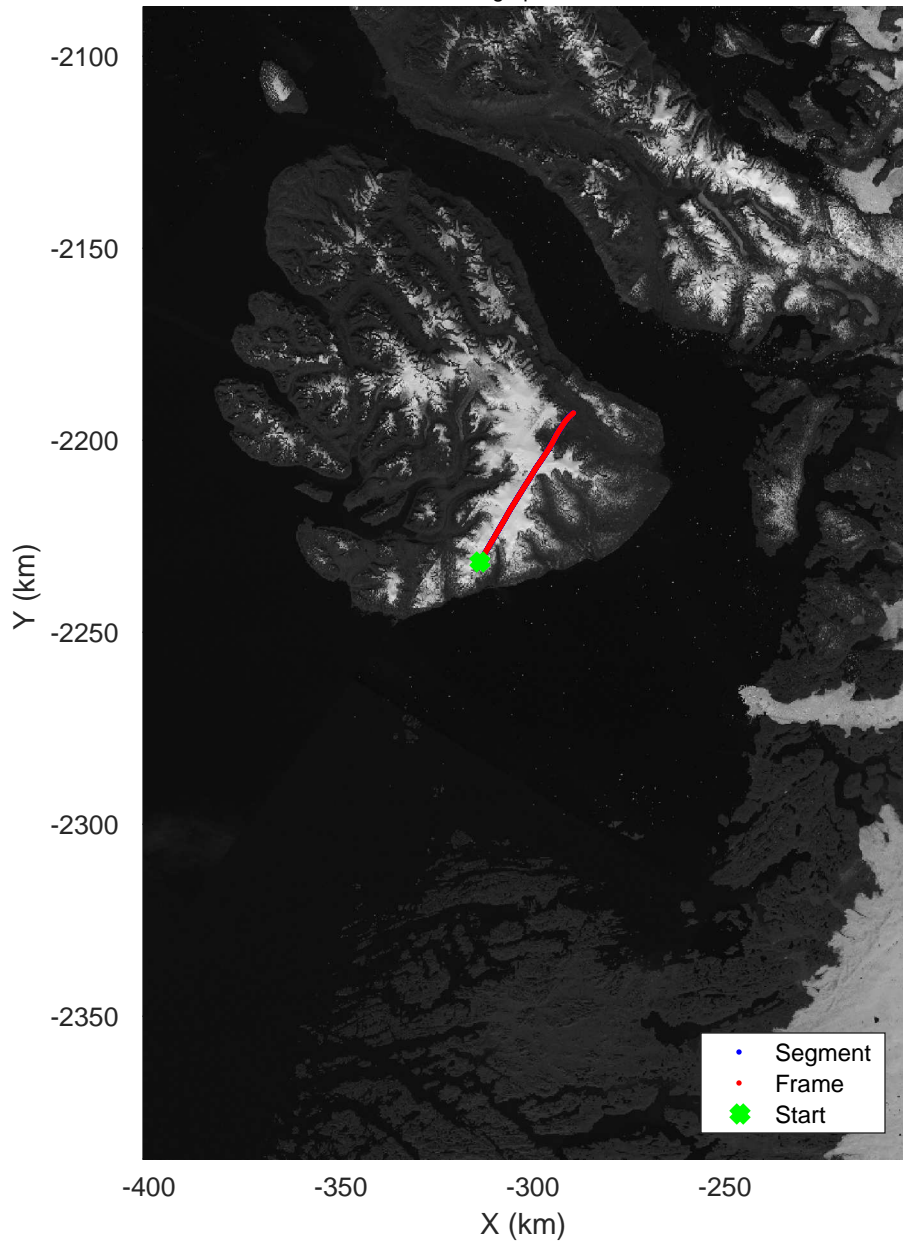

Umanaq B
20160511_01_002
Polar Stereograph 70N/-45E

mcords5 2016_Greenland_P3: "Umanaq B" 20160511_01_002: 11:30:56.3 to 11:36:30.2 GPS

mcords5 2016_Greenland_P3: "Umanaq B" 20160511_01_002: 11:30:56.3 to 11:36:30.2 GPS