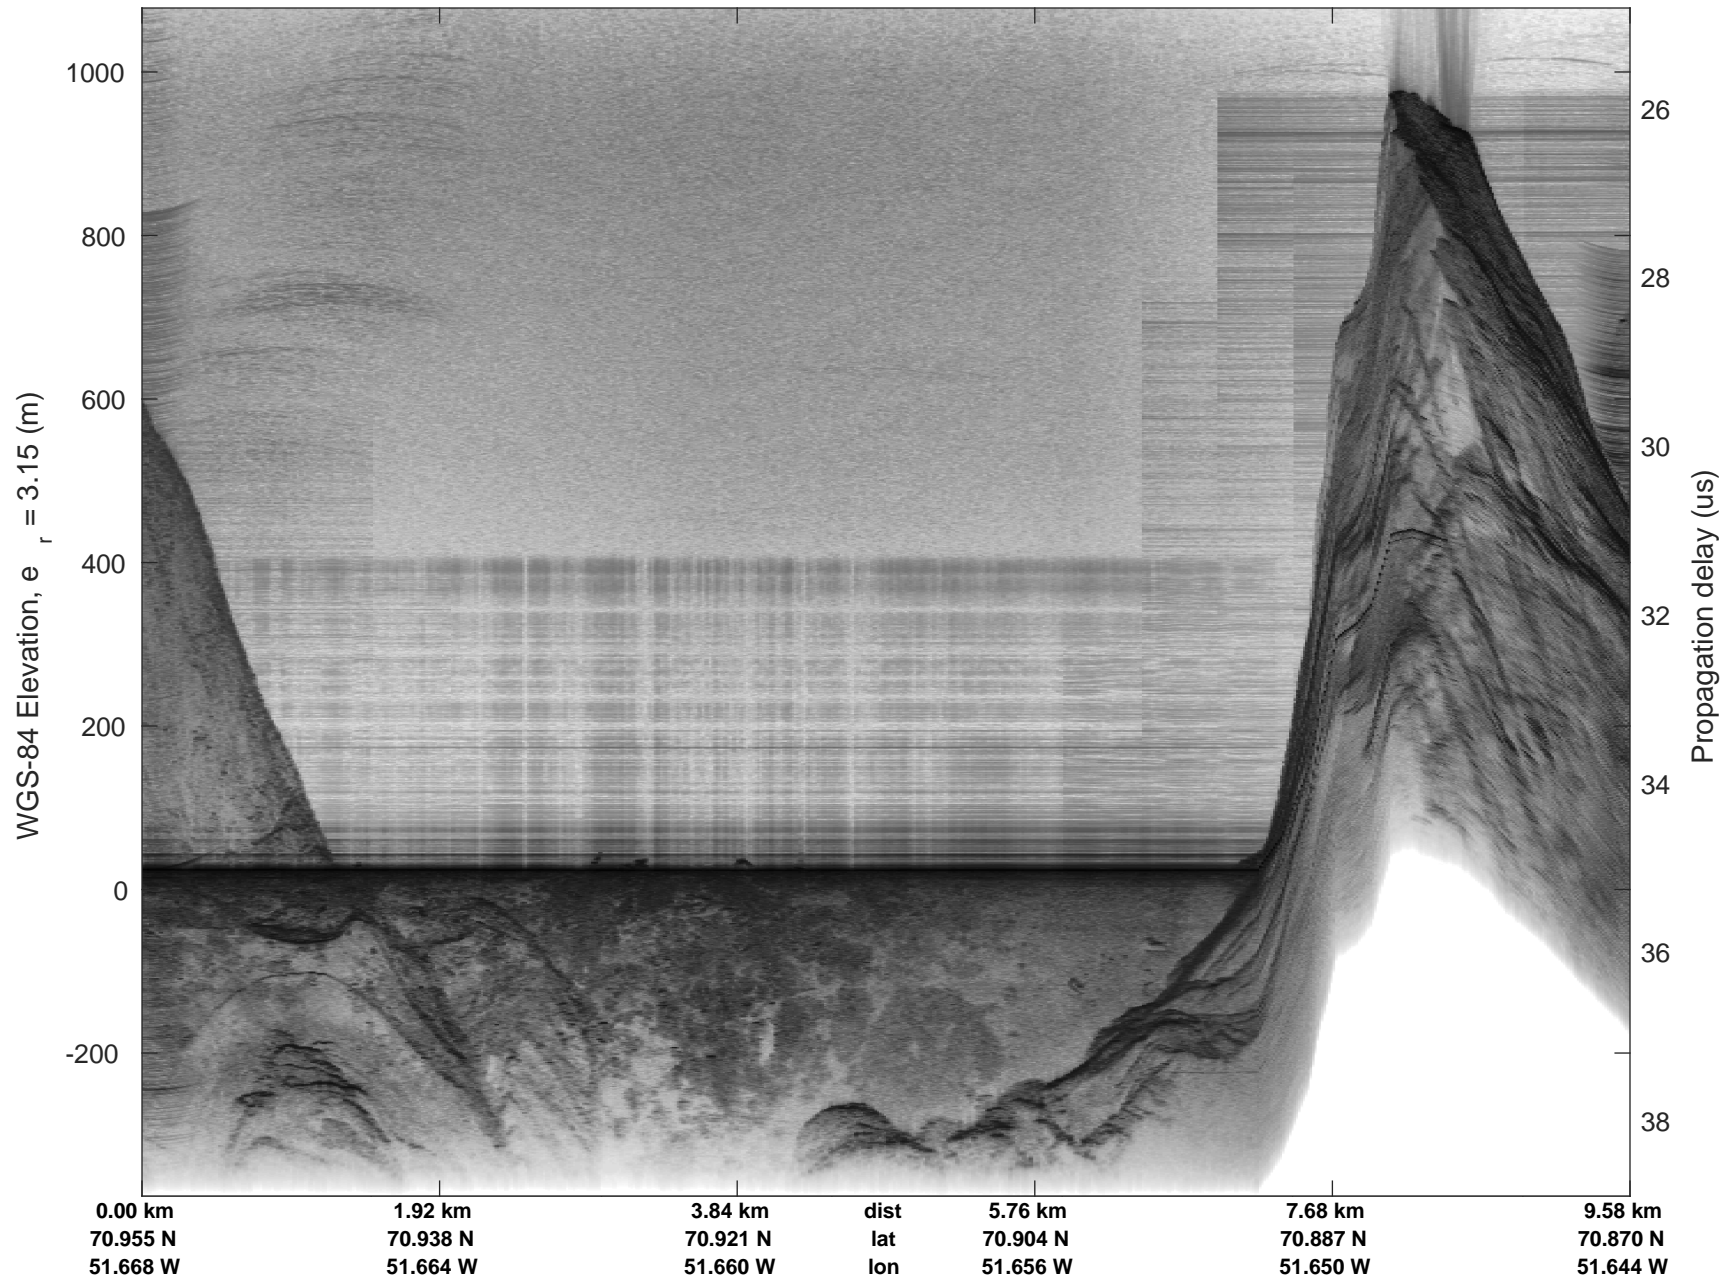

mcords5 2016_Greenland_P3: "Northwestern coast A" 20160510_02_001: 17:51:36.7 to 17:52:33.9 GPS

mcords5 2016_Greenland_P3: "Northwestern coast A" 20160510_02_001: 17:51:36.7 to 17:52:33.9 GPS