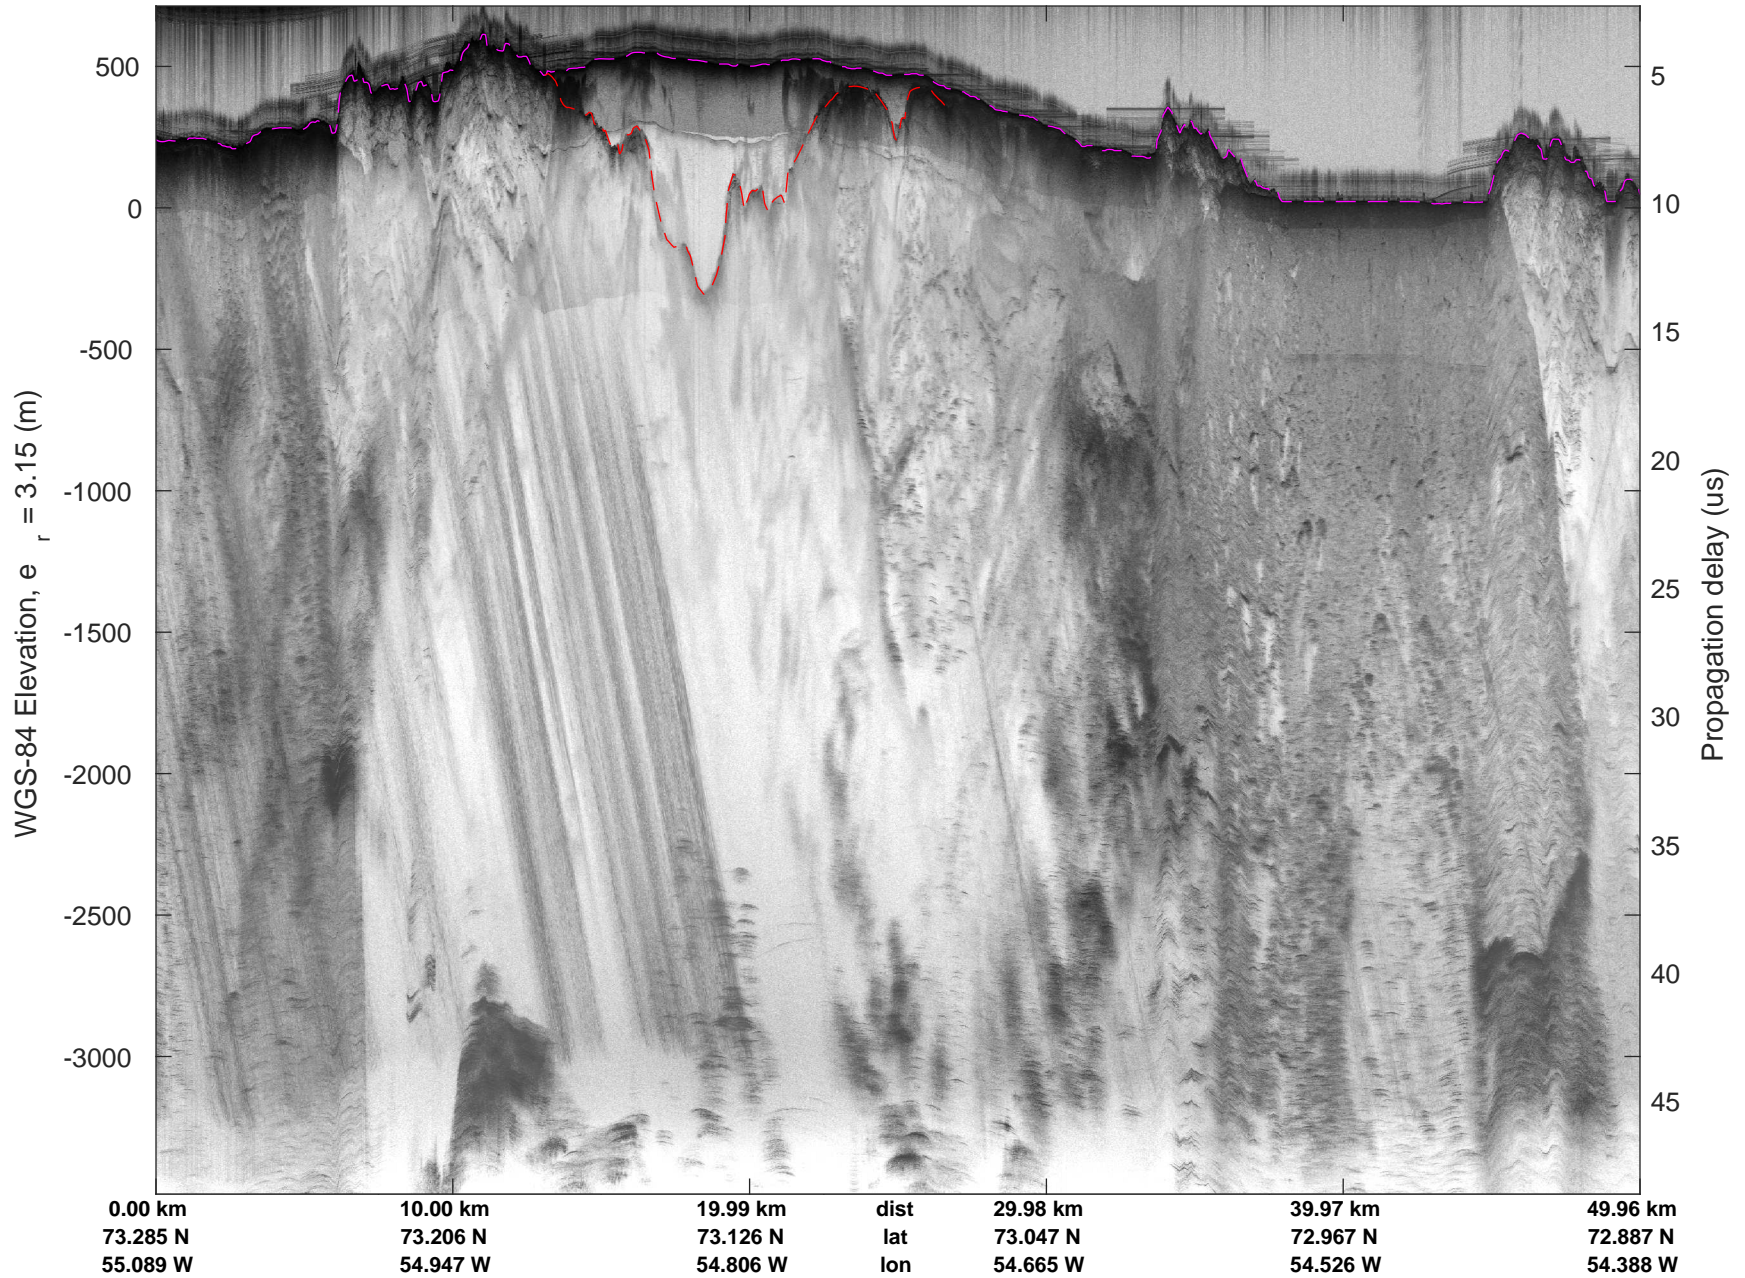

mcoords5 2016_Greenland_P3: "Northwestern coast A" 20160510_01_012: 14:27:34.8 to 14:34:07.0 GPS