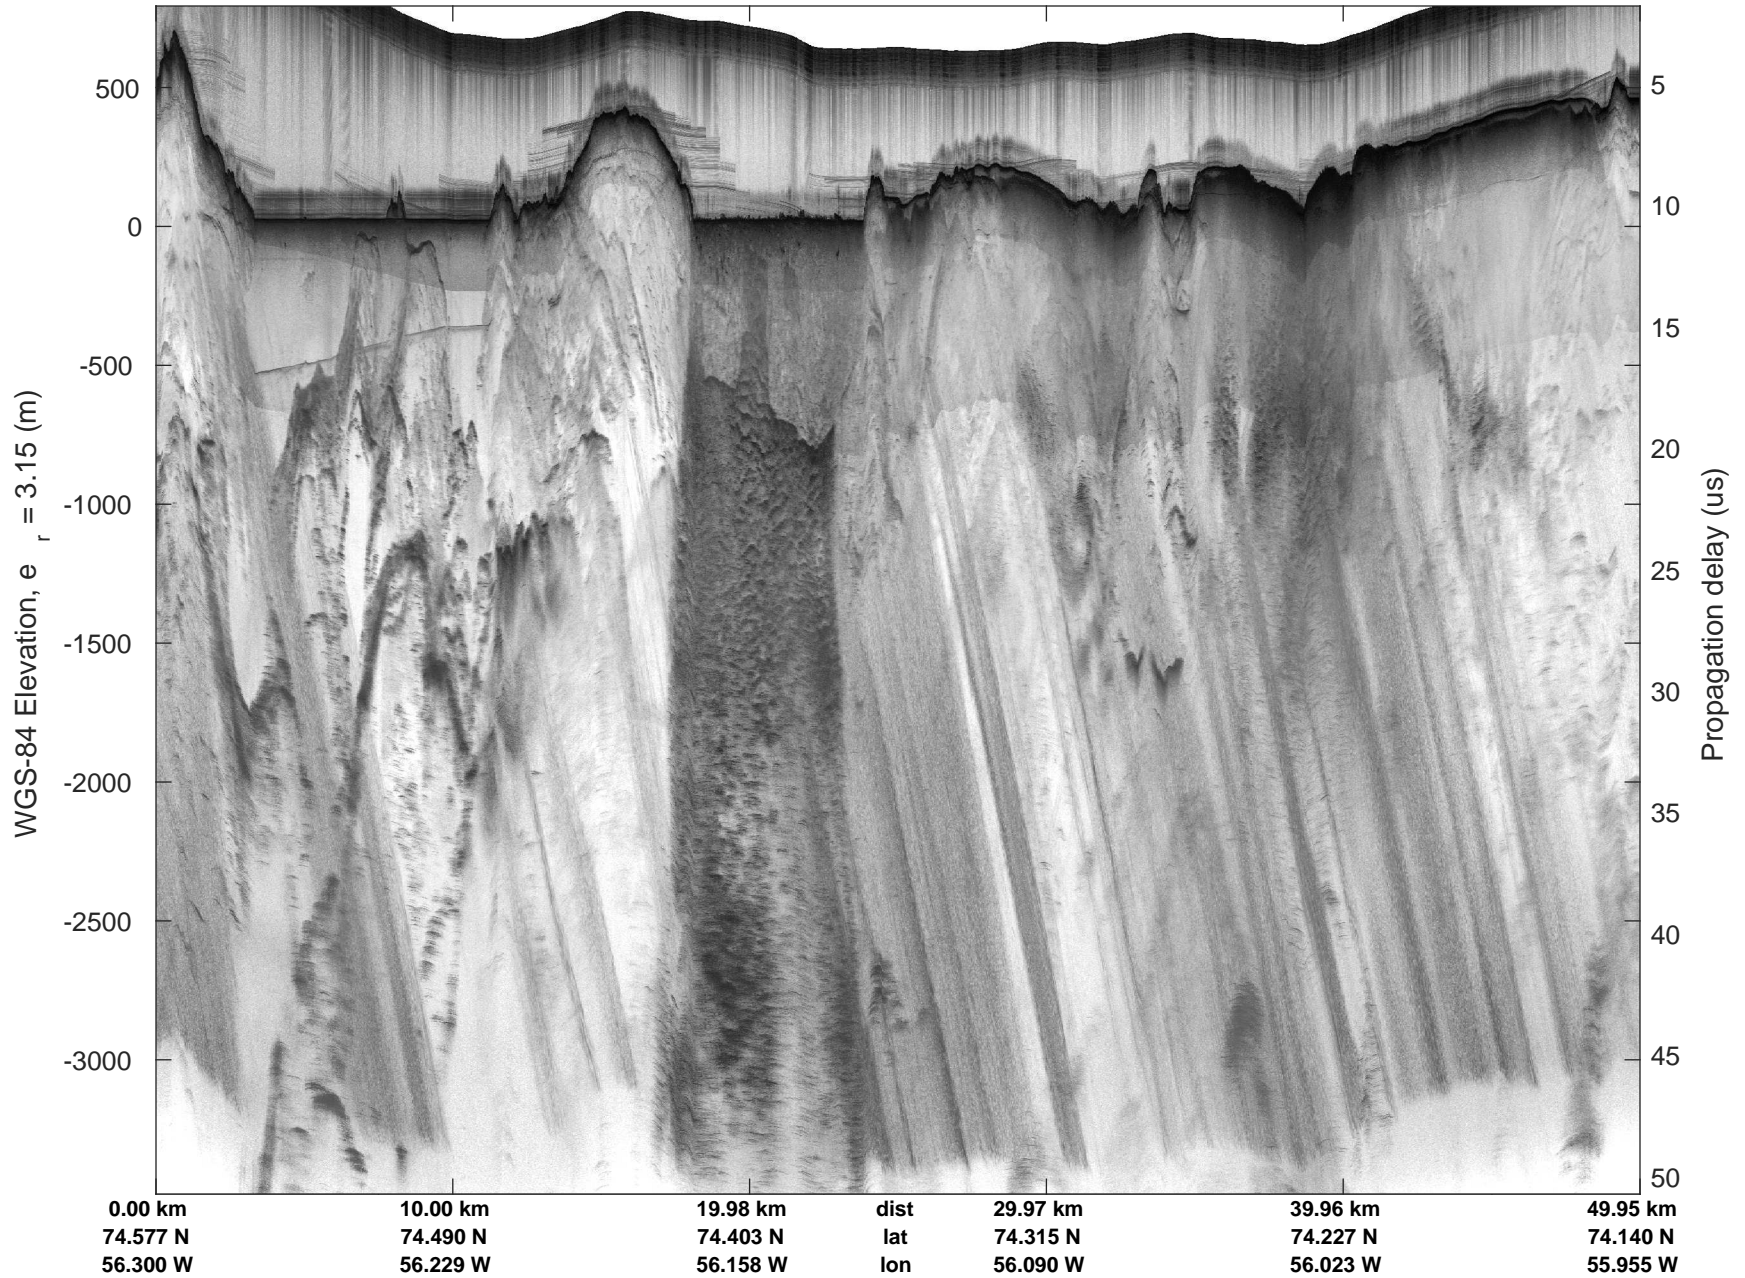

mcords5 2016\_Greenland\_P3: "Northwestern coast A" 20160510\_01\_008: 14:01:46.1 to 14:08:22.5 GPS

mcords5 2016\_Greenland\_P3: "Northwestern coast A" 20160510\_01\_008: 14:01:46.1 to 14:08:22.5 GPS

mcords5 2016\_Greenland\_P3: "Northwestern coast A" 20160510\_01\_009: 14:08:22.8 to 14:14:56.4 GPS