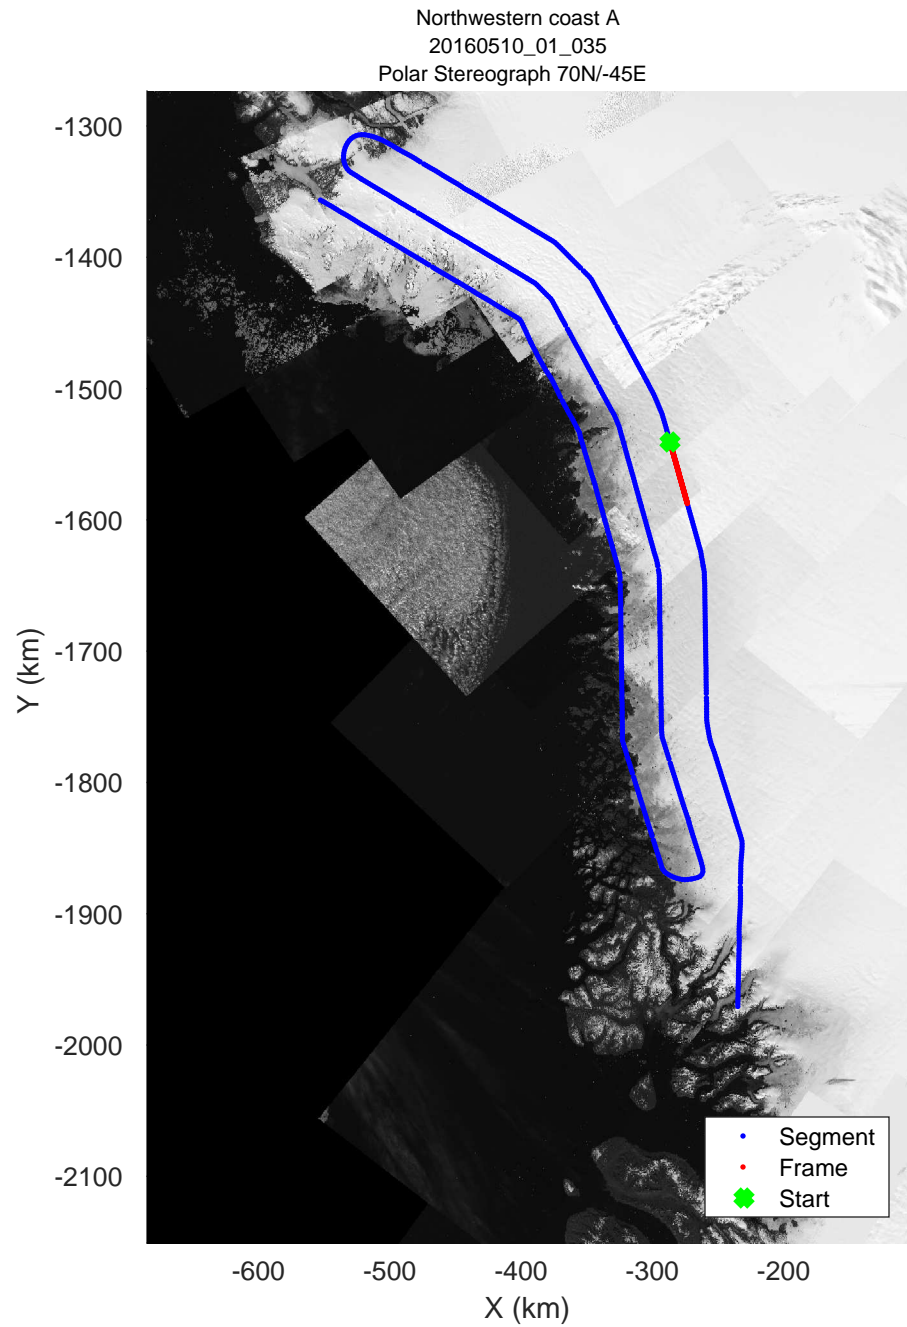

mcords5 2016\_Greenland\_P3: "Northwestern coast A" 20160510\_01\_033: 16:38:19.4 to 16:44:38.7 GPS

mcords5 2016\_Greenland\_P3: "Northwestern coast A" 20160510\_01\_034: 16:44:39.0 to 16:50:51.1 GPS

mcords5 2016\_Greenland\_P3: "Northwestern coast A" 20160510\_01\_034: 16:44:39.0 to 16:50:51.1 GPS