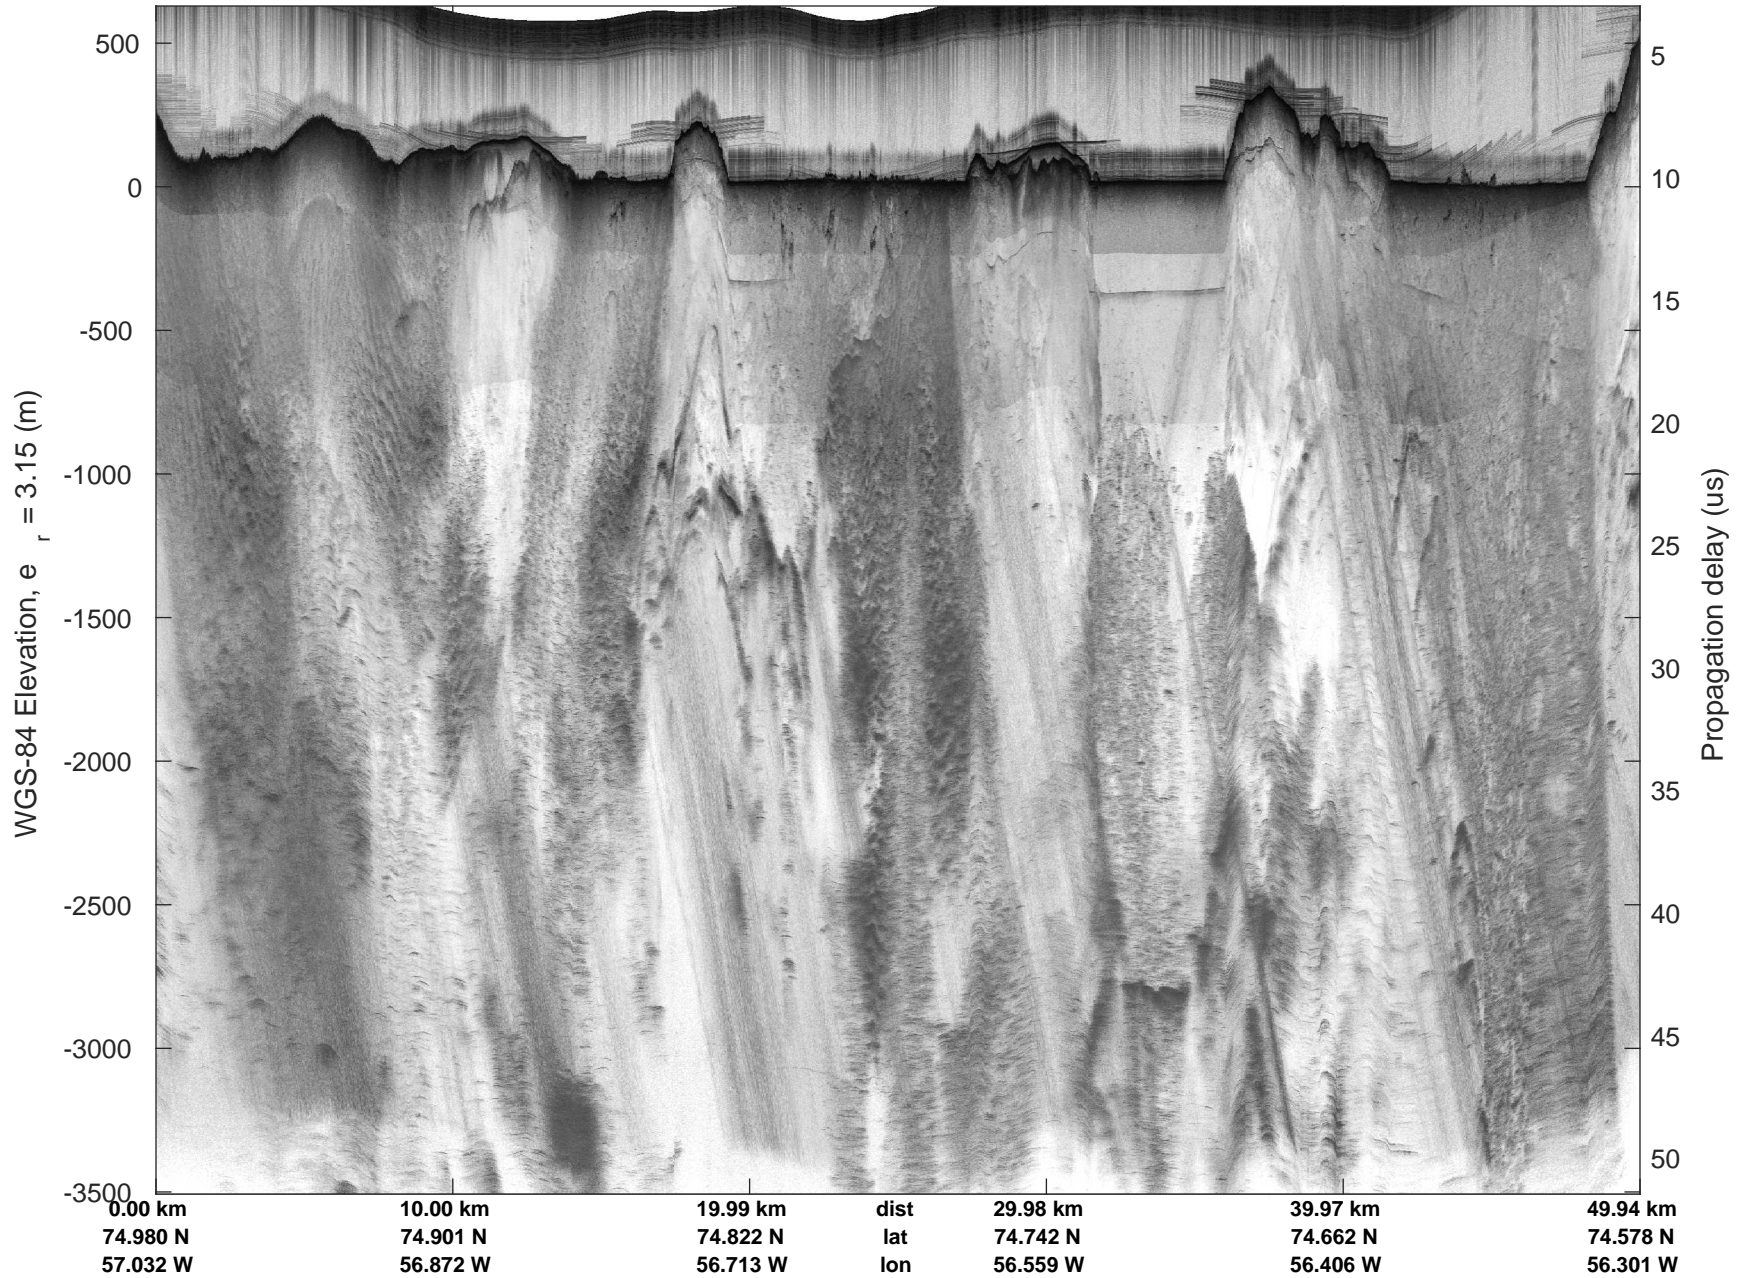

mcords5 2016_Greenland_P3: "Northwestern coast A" 20160510_01_008: 14:01:46.1 to 14:08:22.5 GPS