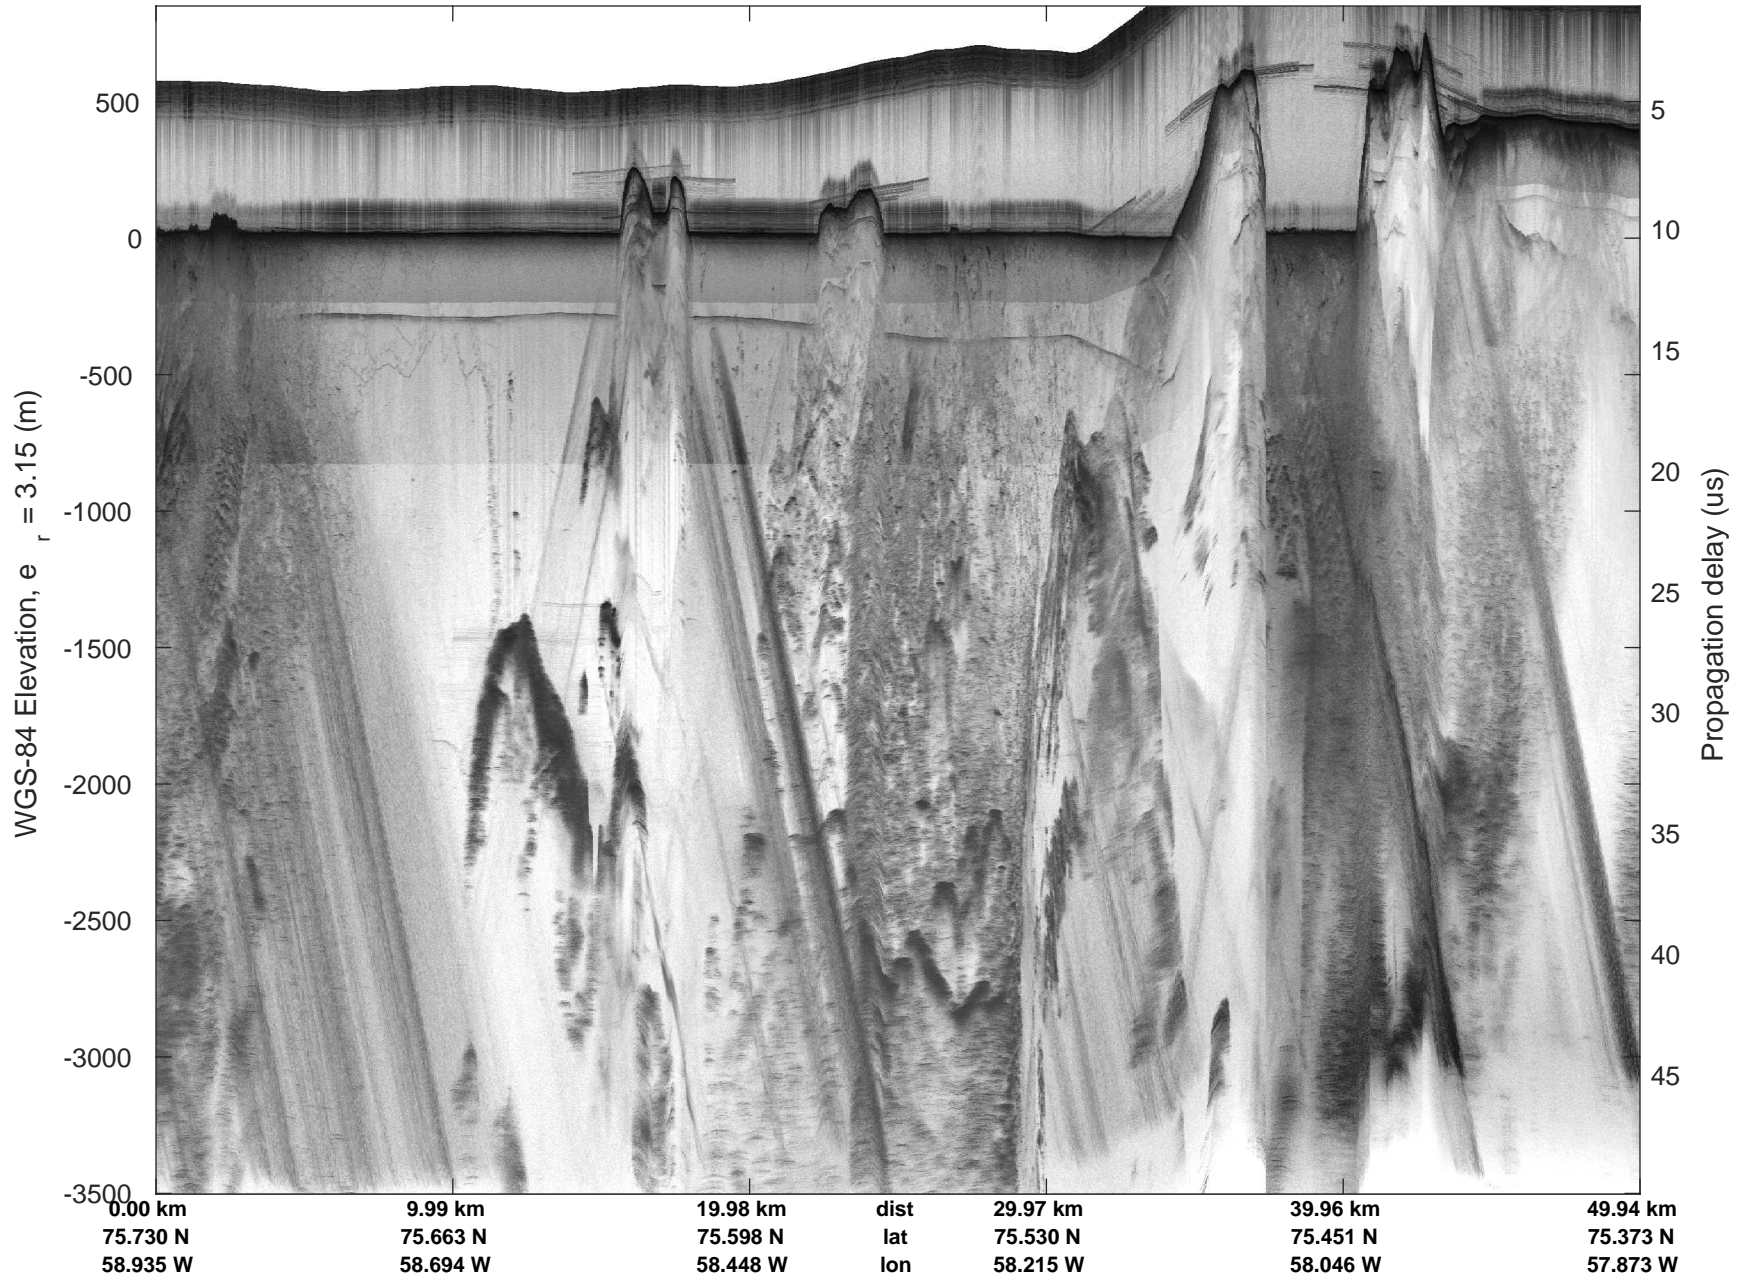

mconds5 2016\_Greenland\_P3: "Northwestern coast A" 20160510\_01\_005: 13:42:14.3 to 13:48:39.0 GPS

Northwestern coast A  
20160510\_01\_006  
Polar Stereograph 70N/-45E

mcords5 2016\_Greenland\_P3: "Northwestern coast A" 20160510\_01\_006: 13:48:39.3 to 13:55:10.5 GPS