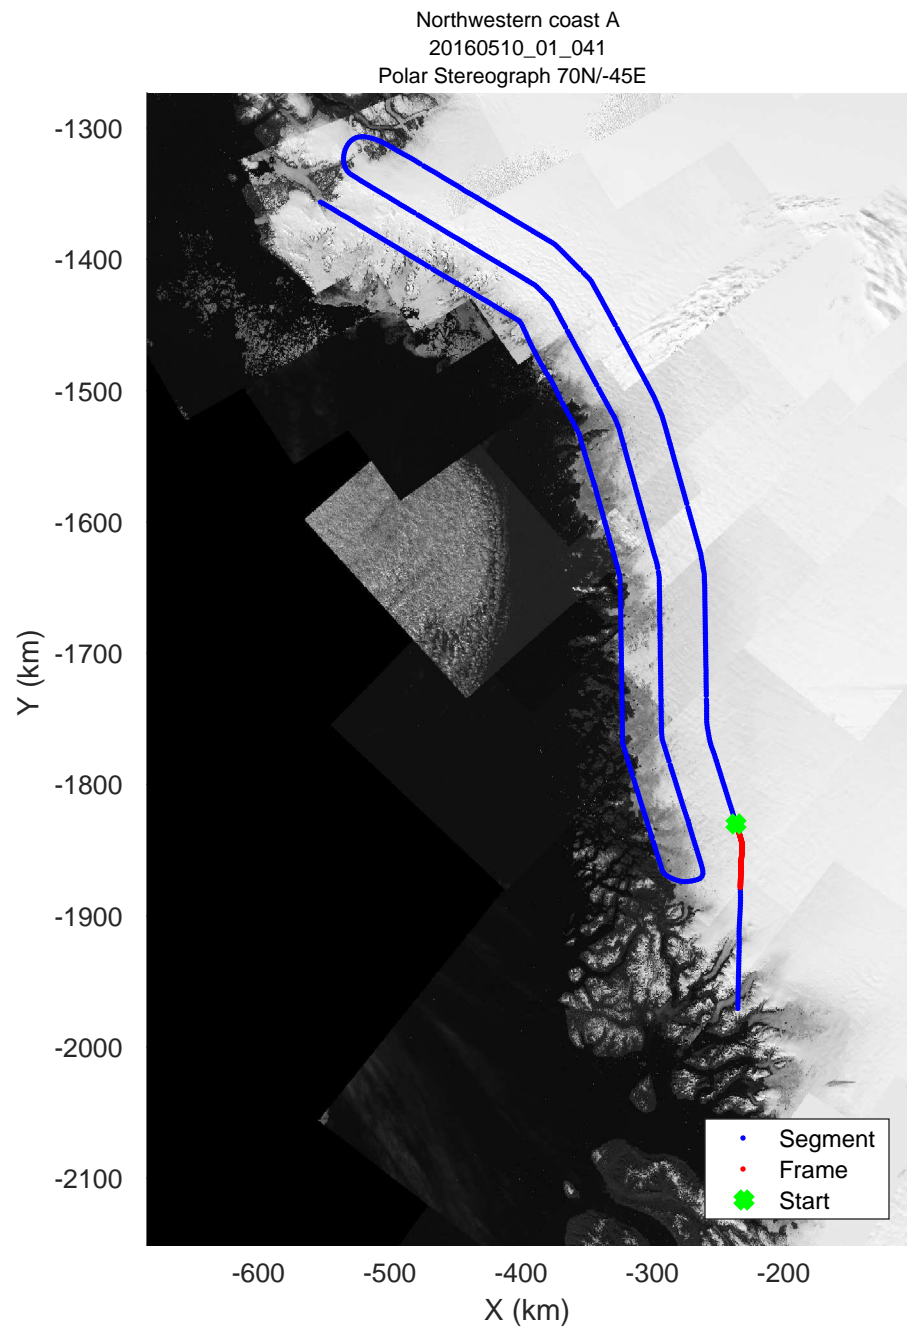

mcor5 2016\_Greenland\_P3: "Northwestern coast A" 20160510\_01\_039: 17:15:02.6 to 17:20:48.0 GPS

mcords5 2016\_Greenland\_P3: "Northwestern coast A" 20160510\_01\_040: 17:20:48.2 to 17:26:38.2 GPS

mcords5 2016\_Greenland\_P3: "Northwestern coast A" 20160510\_01\_040: 17:20:48.2 to 17:26:38.2 GPS