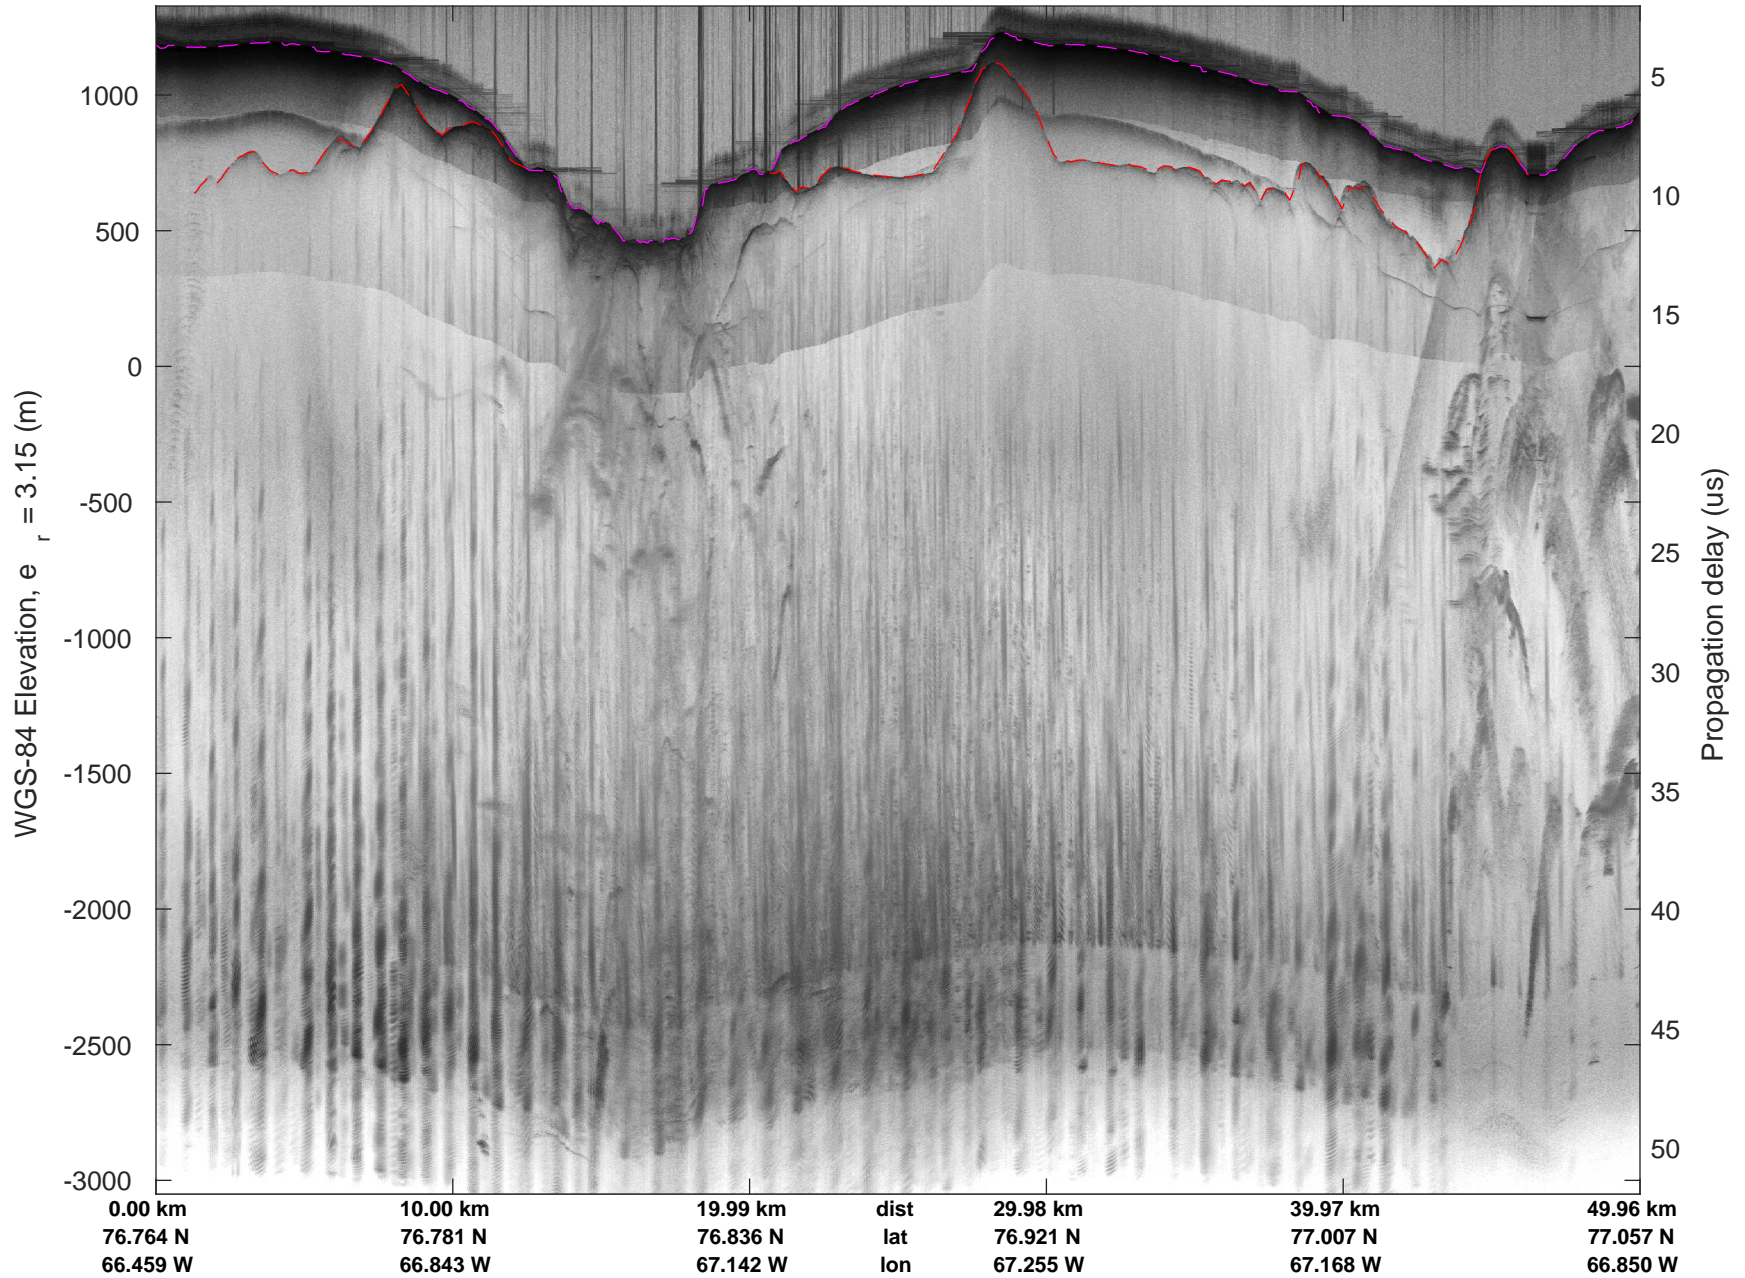

mcords5 2016_Greenland_P3: "Northwestern coast A" 20160510_01_027: 16:01:21.1 to 16:07:21.4 GPS