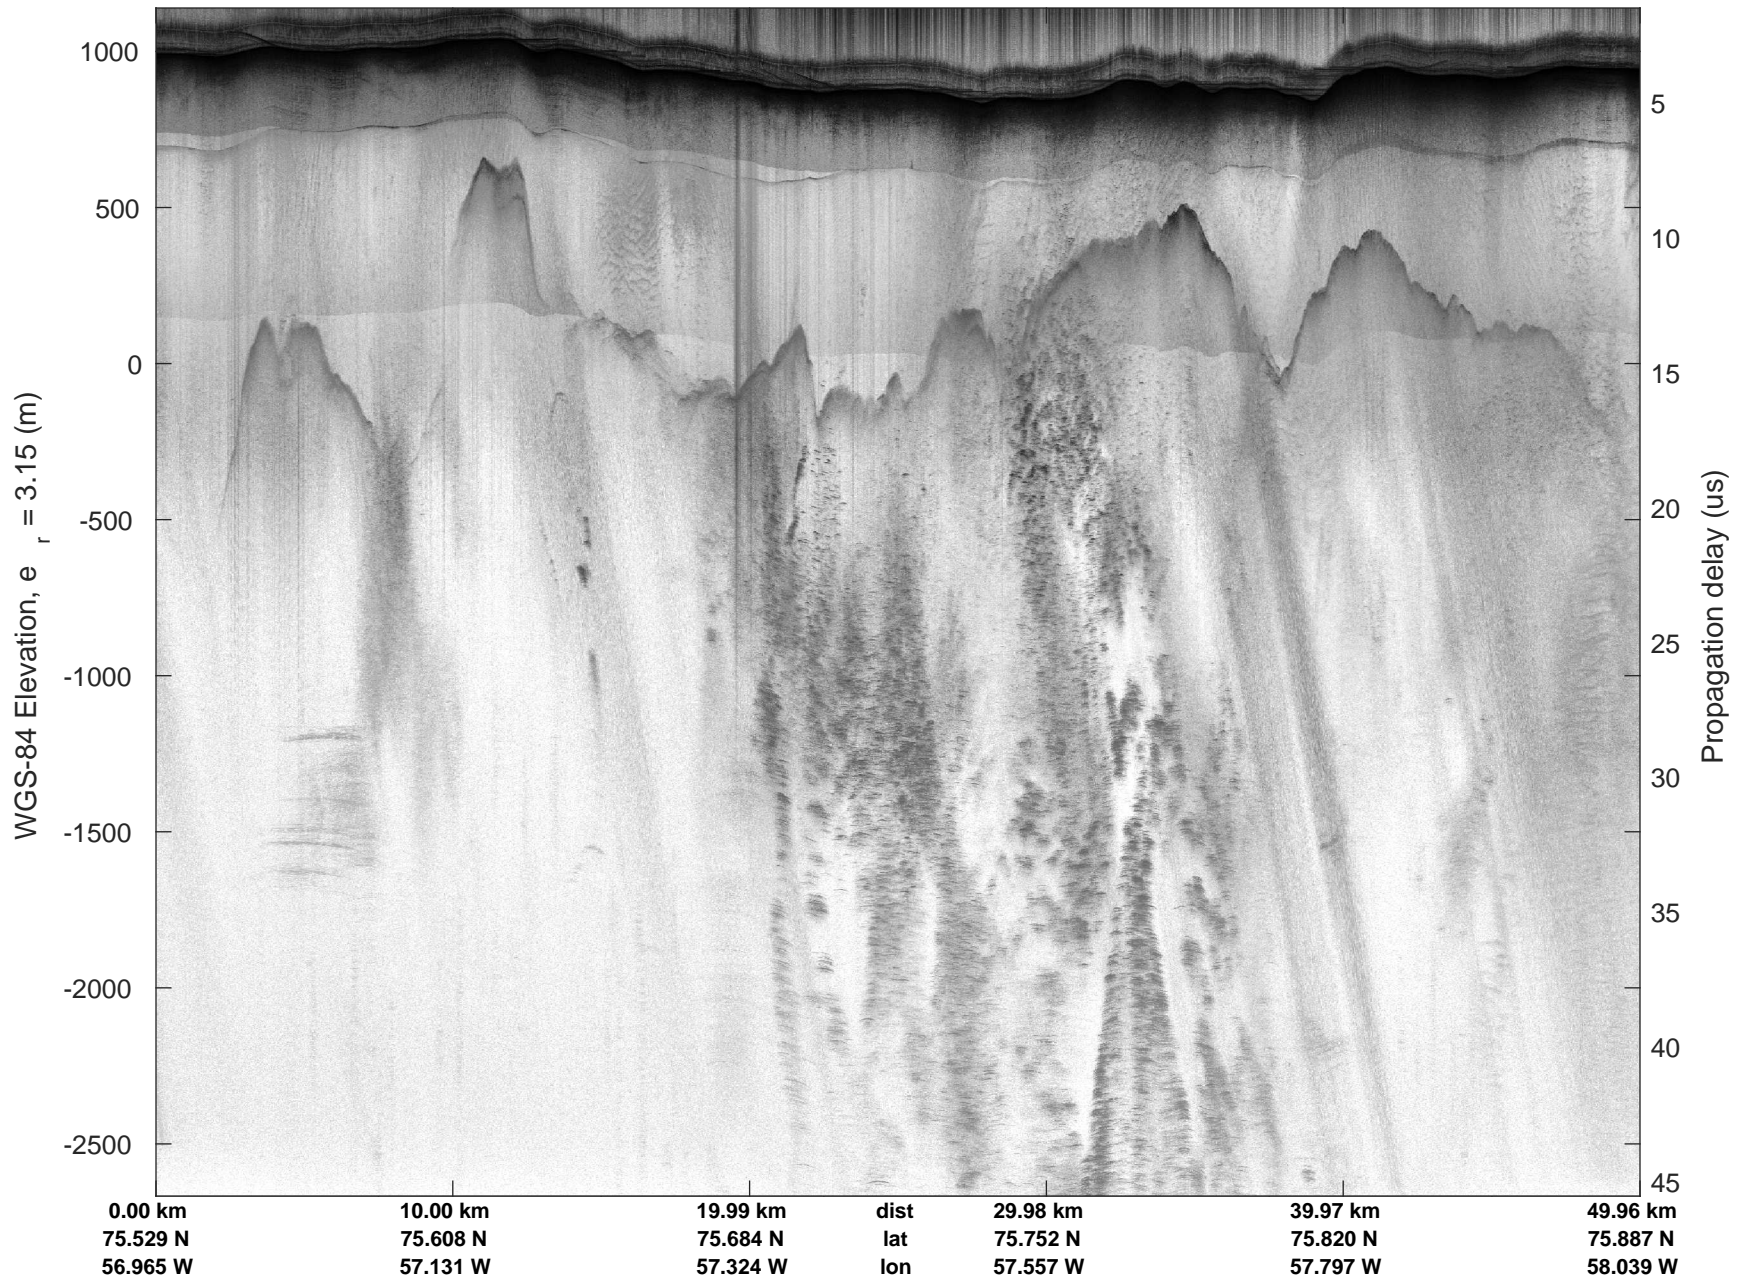

mconds5 2016\_Greenland\_P3: "Northwestern coast A" 20160510\_01\_020: 15:18:13.8 to 15:24:21.3 GPS

mcords5 2016\_Greenland\_P3: "Northwestern coast A" 20160510\_01\_020: 15:18:13.8 to 15:24:21.3 GPS

mcords5 2016\_Greenland\_P3: "Northwestern coast A" 20160510\_01\_021: 15:24:21.6 to 15:30:26.5 GPS