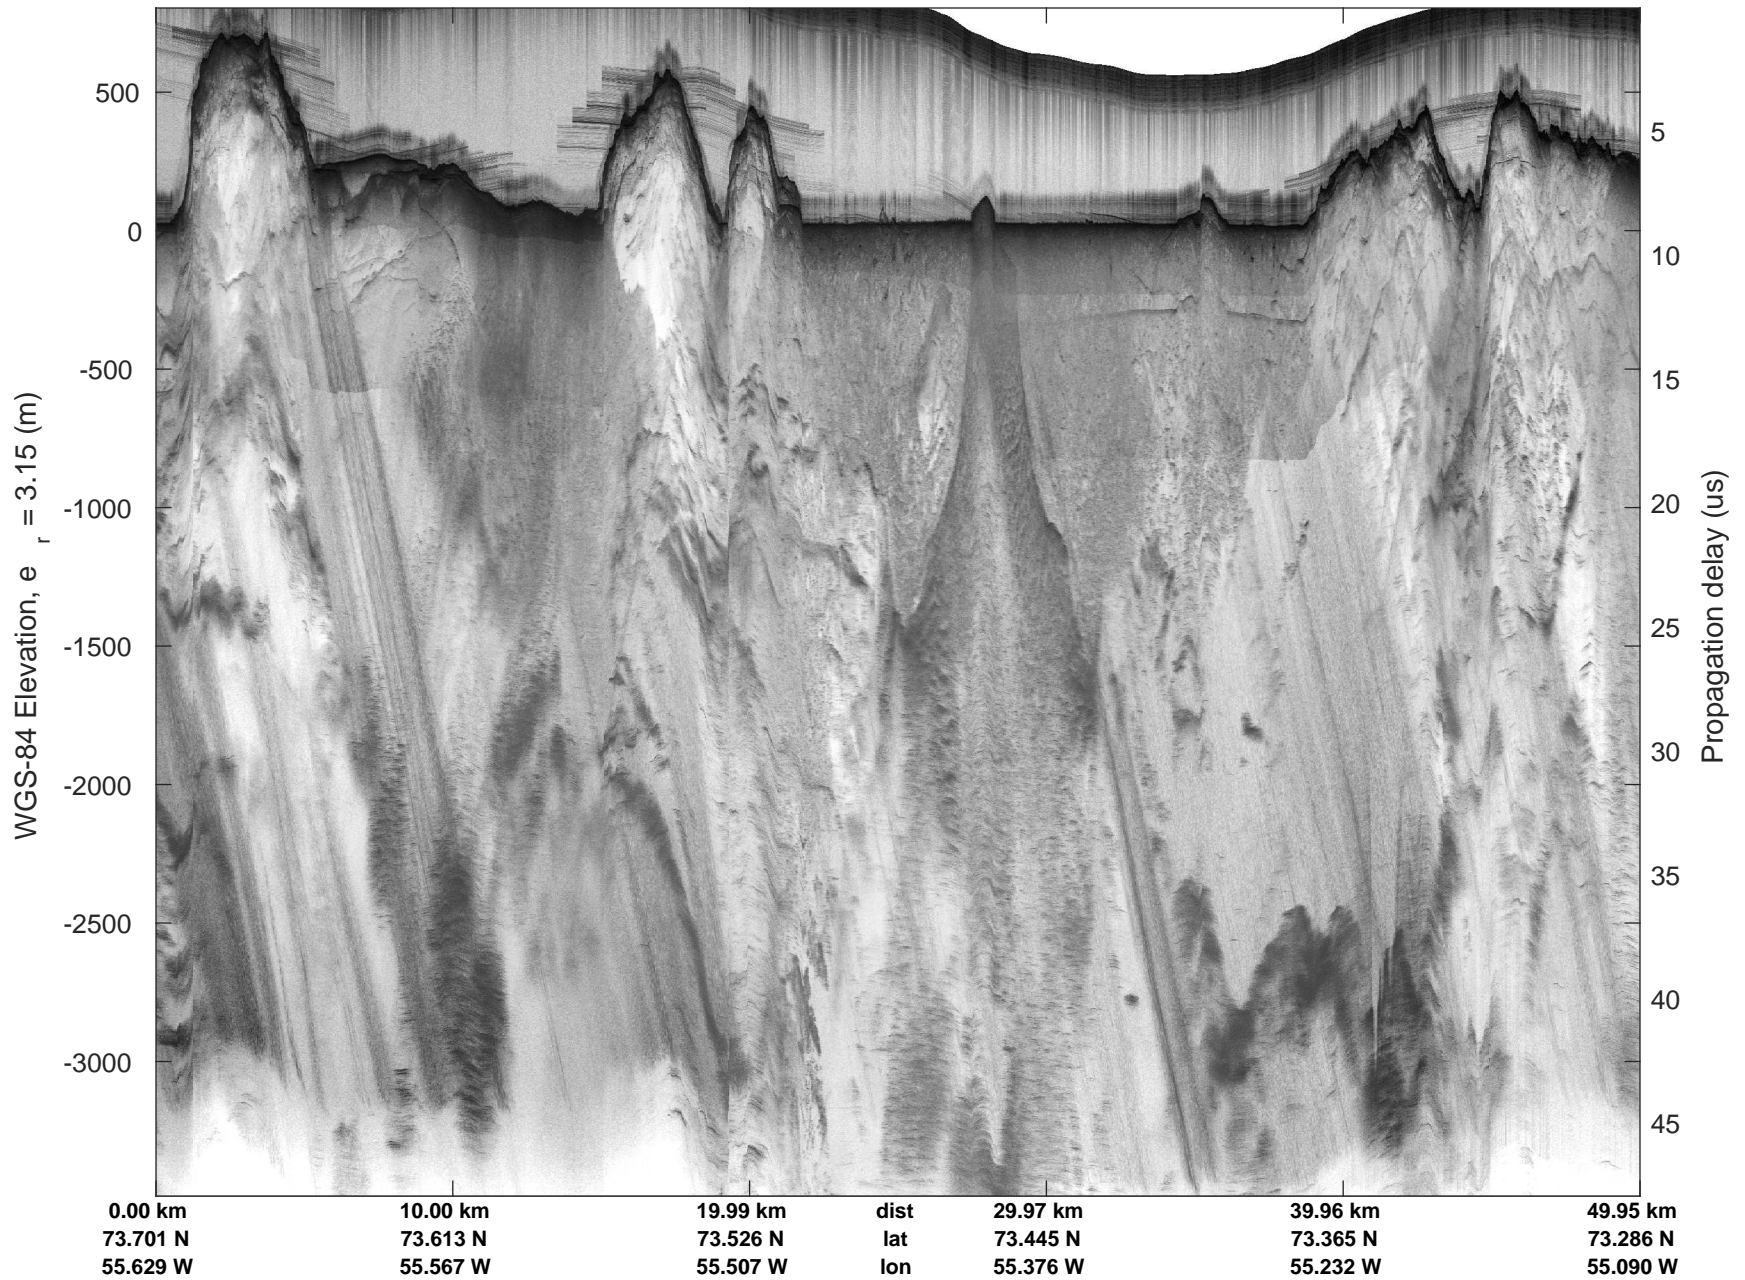

mconds5 2016_Greenland_P3: "Northwestern coast A" 20160510_01_011: 14:21:10.0 to 14:27:34.5 GPS