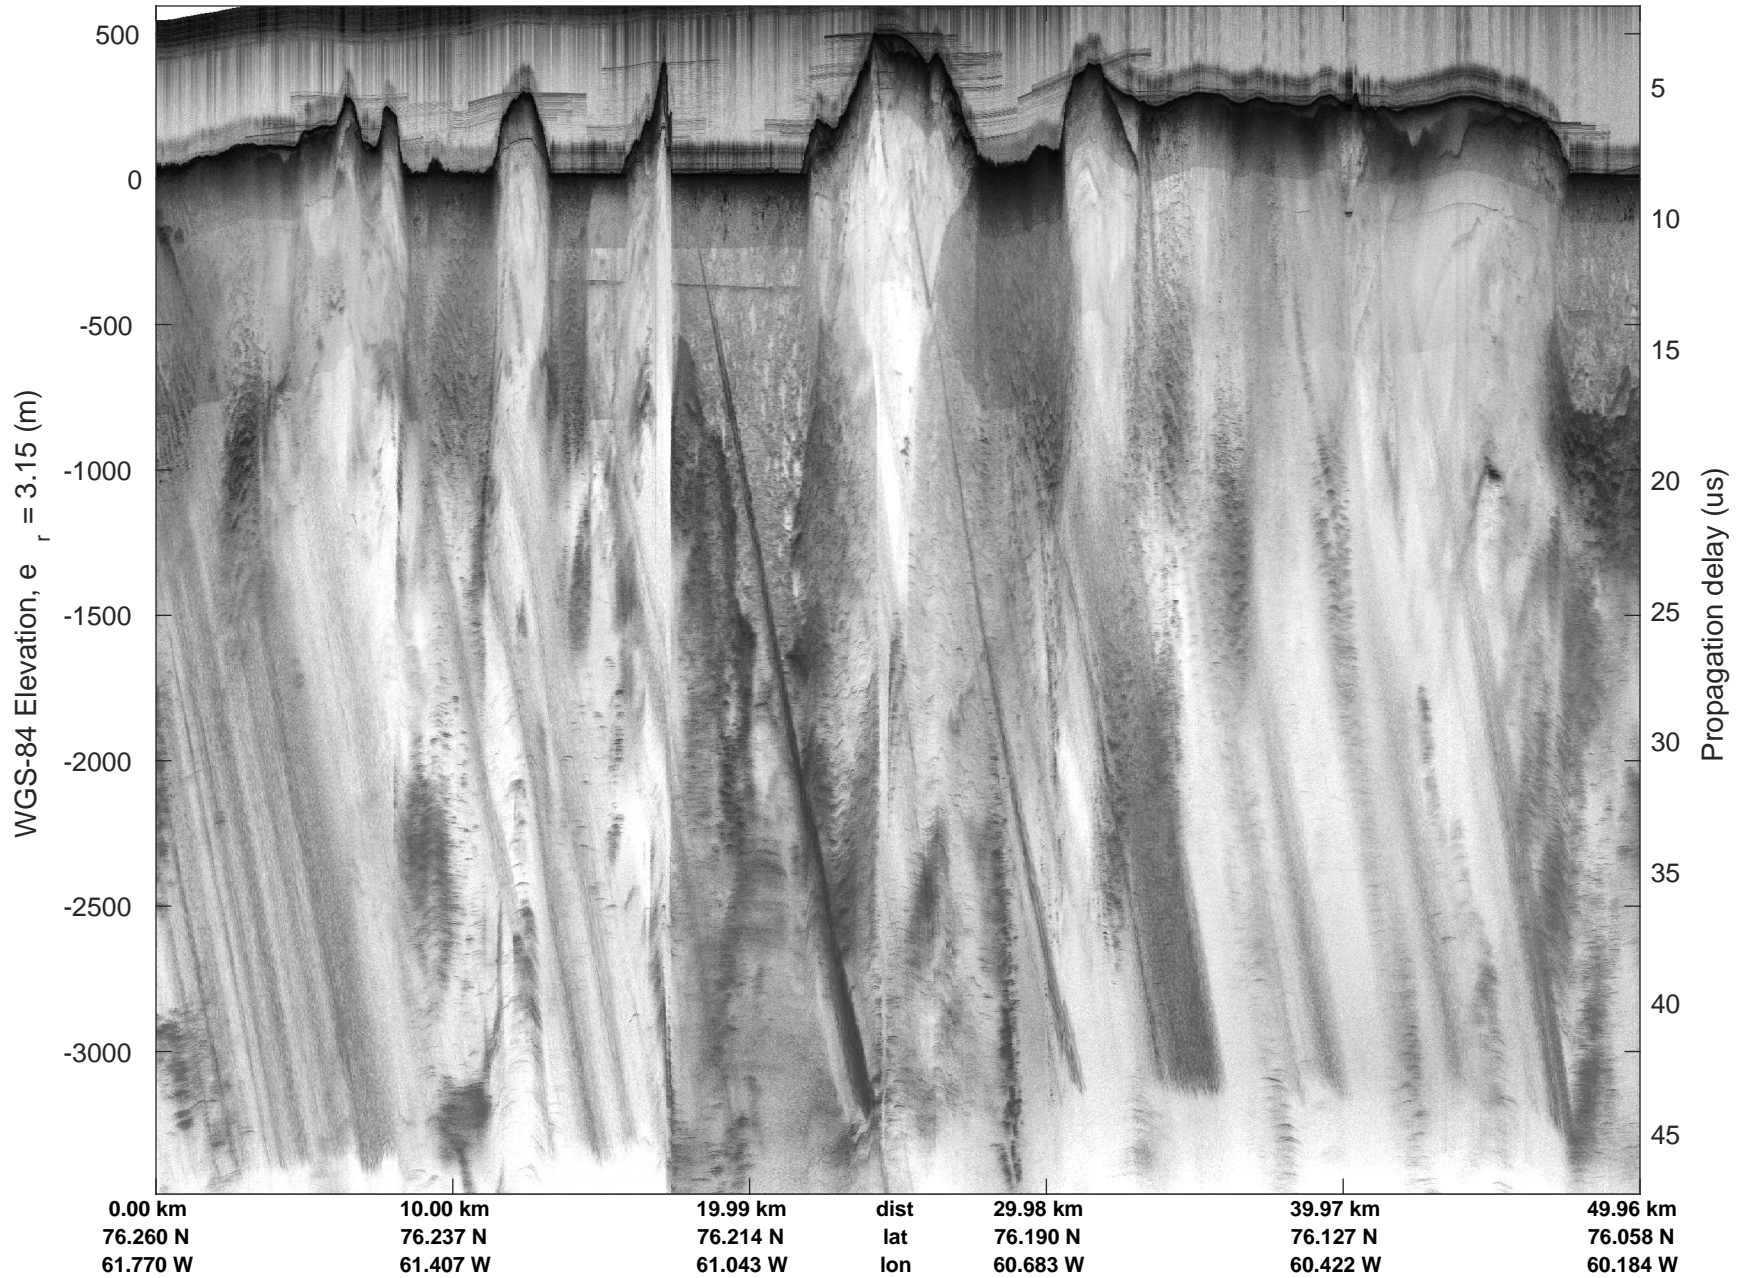

mcoords5 2016_Greenland_P3: "Northwestern coast A" 20160510_01_004: 13:35:42.4 to 13:42:14.1 GPS