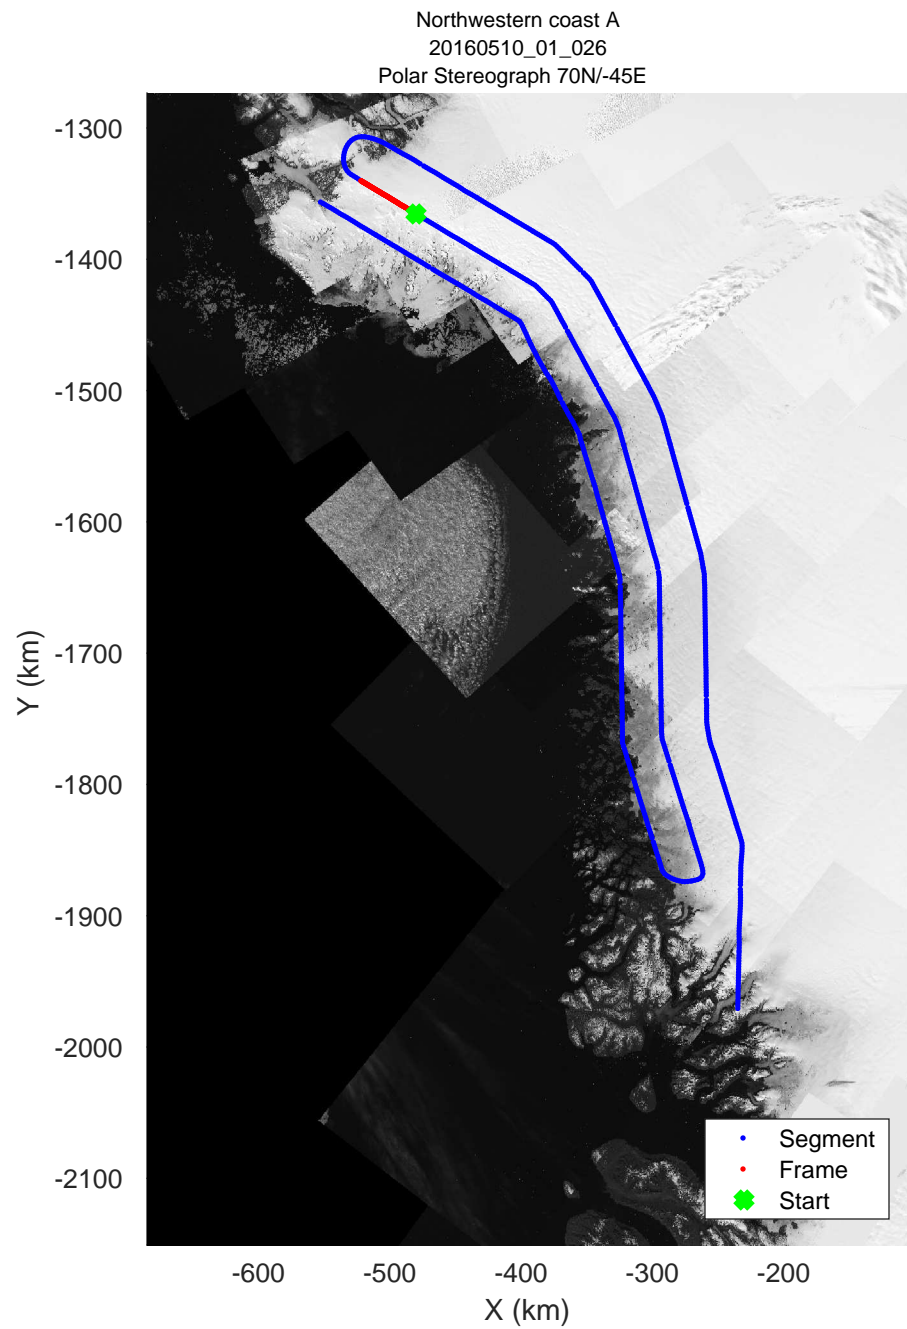

mcords5 2016\_Greenland\_P3: "Northwestern coast A" 20160510\_01\_024: 15:42:39.5 to 15:48:46.3 GPS

mcords5 2016\_Greenland\_P3: "Northwestern coast A" 20160510\_01\_025: 15:48:46.5 to 15:55:02.0 GPS

mcords5 2016\_Greenland\_P3: "Northwestern coast A" 20160510\_01\_025: 15:48:46.5 to 15:55:02.0 GPS