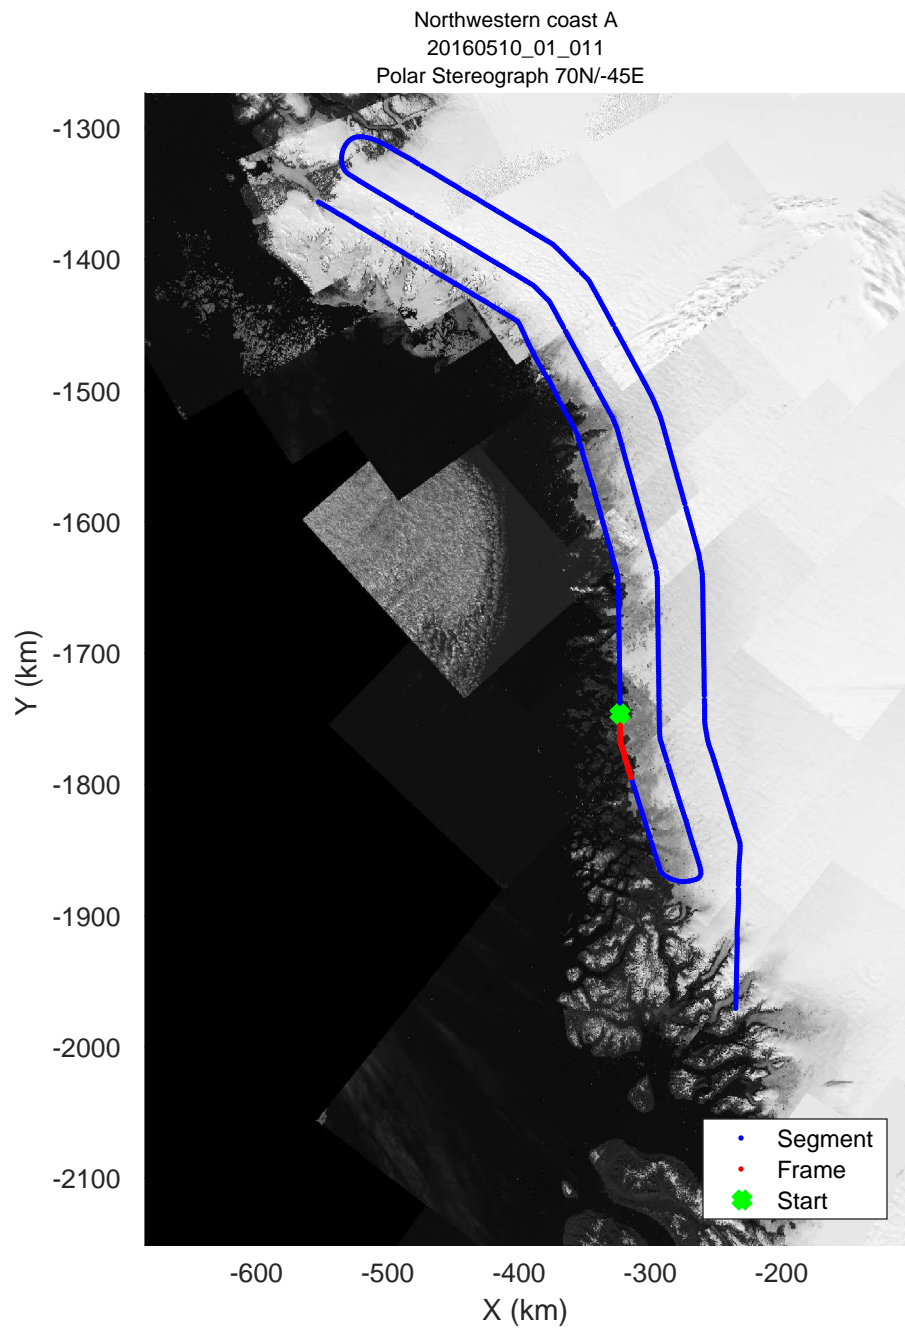

mcords5 2016\_Greenland\_P3: "Northwestern coast A" 20160510\_01\_009: 14:08:22.8 to 14:14:56.4 GPS

mcords5 2016\_Greenland\_P3: "Northwestern coast A" 20160510\_01\_010: 14:14:56.7 to 14:21:09.7 GPS

mcords5 2016\_Greenland\_P3: "Northwestern coast A" 20160510\_01\_010: 14:14:56.7 to 14:21:09.7 GPS