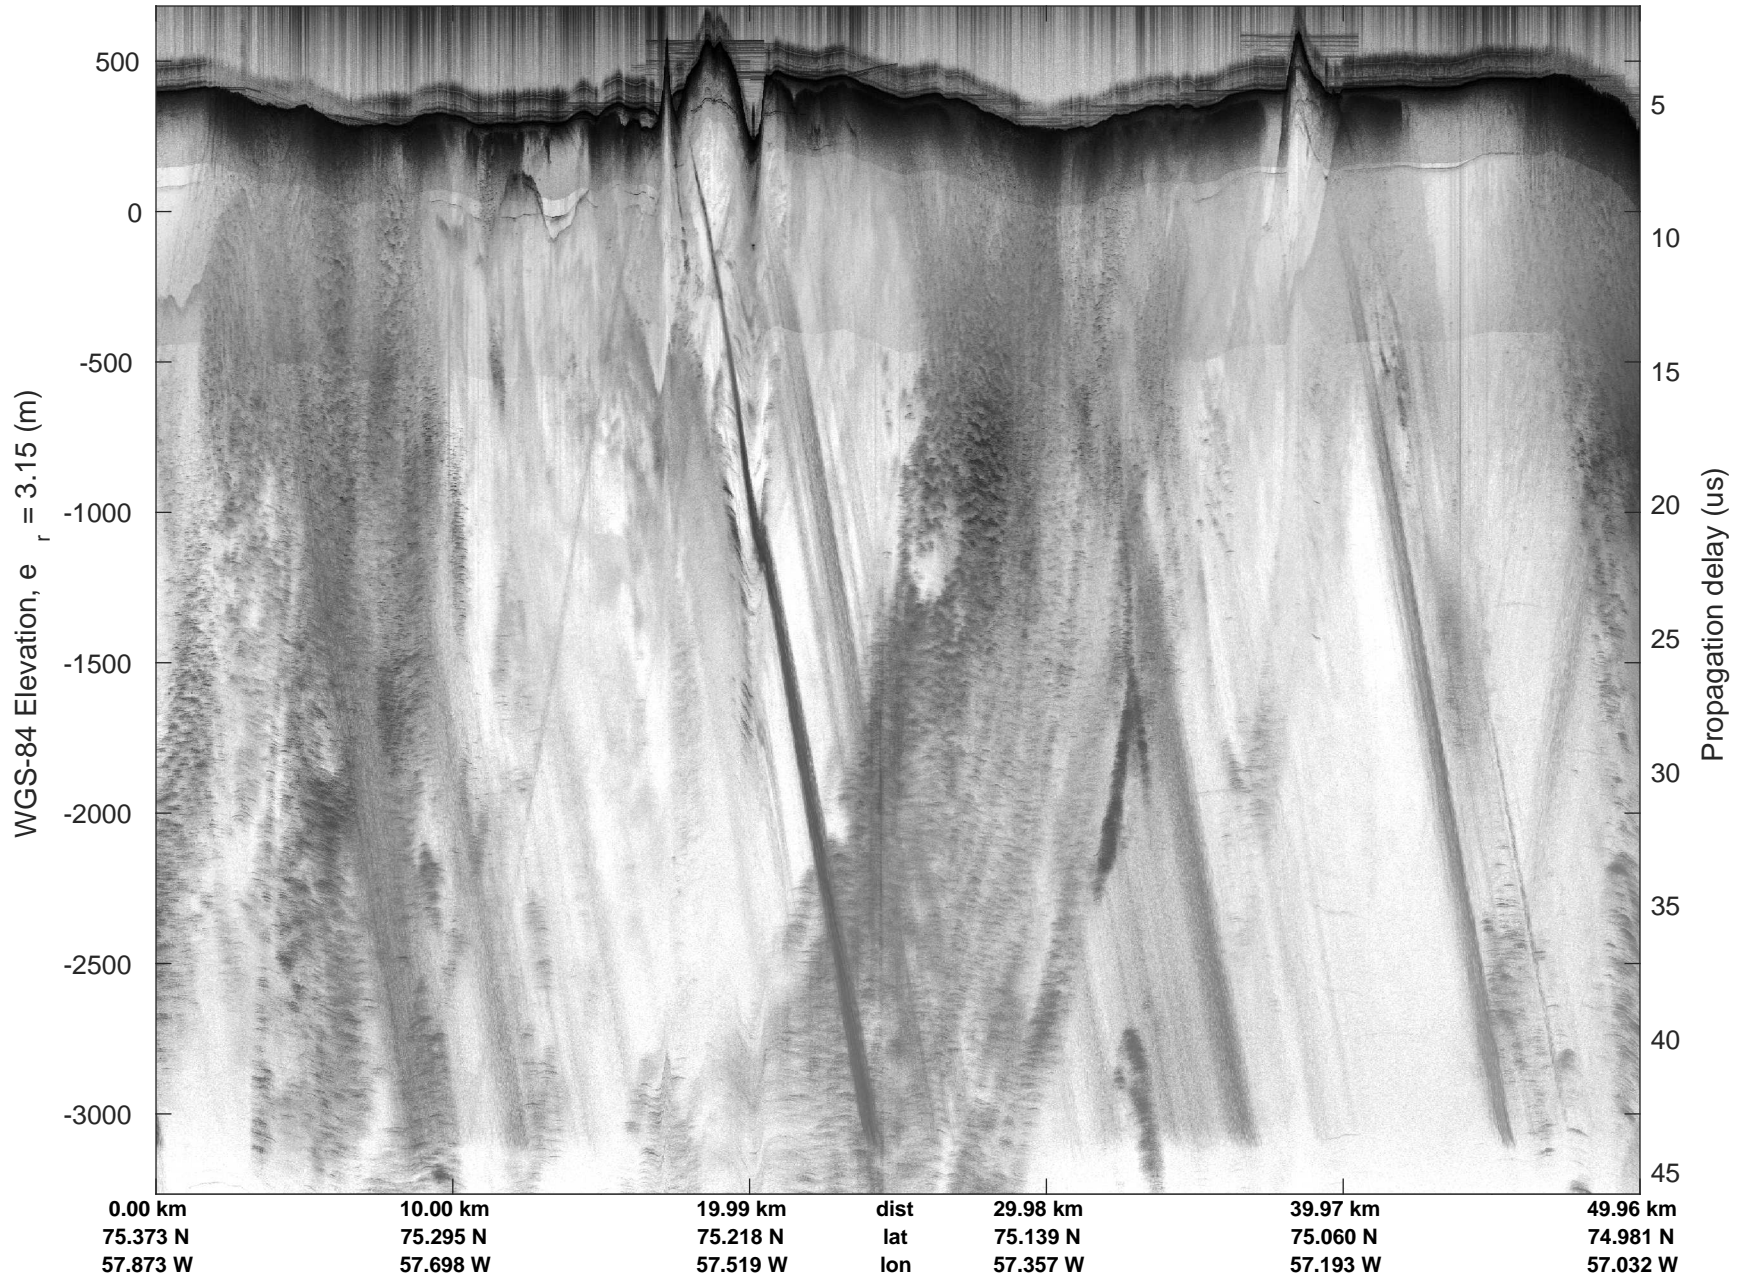

mcords5 2016_Greenland_P3: "Northwestern coast A" 20160510_01_007: 13:55:10.7 to 14:01:45.9 GPS