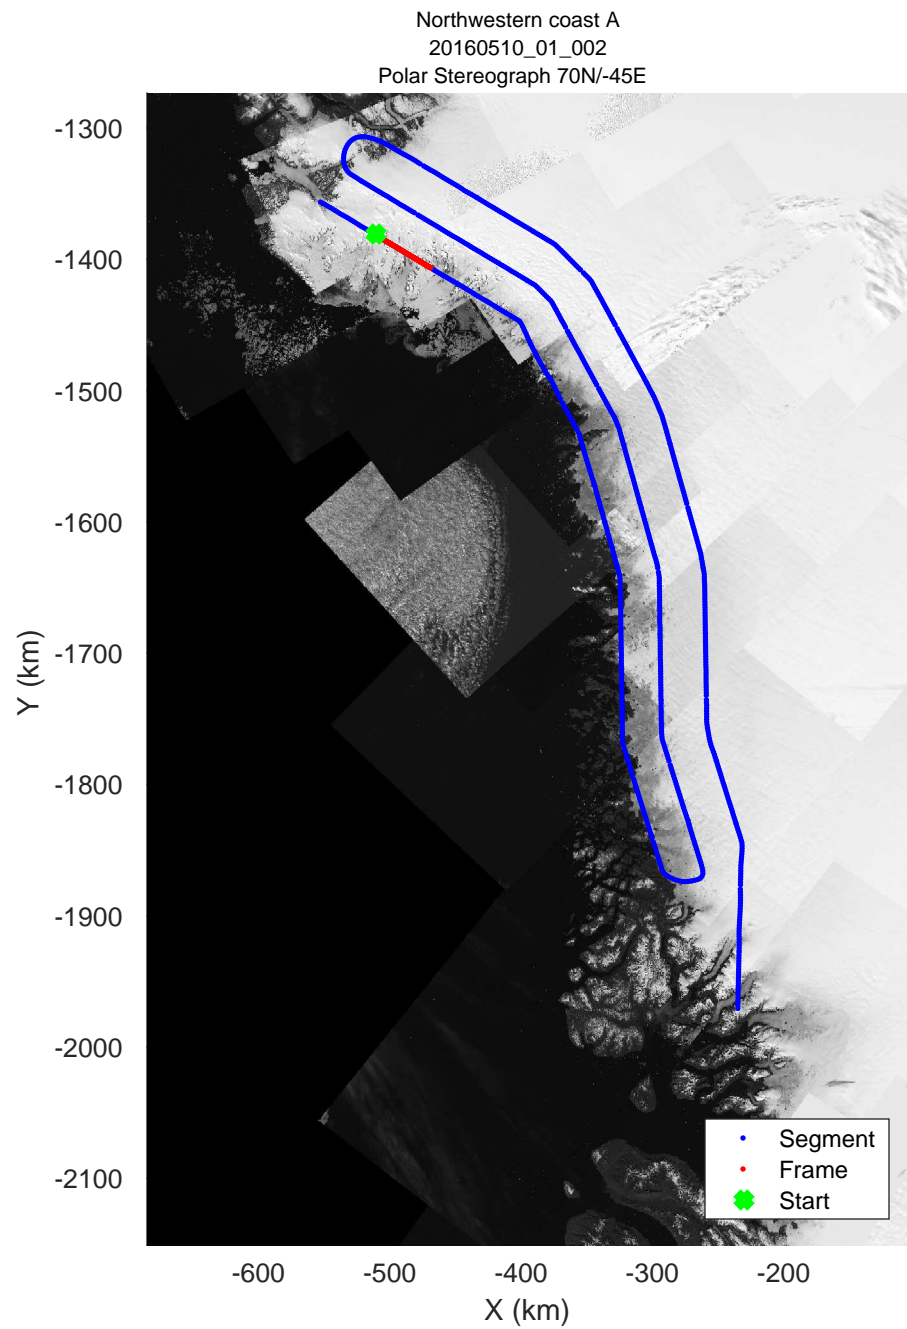

mcords5 2016\_Greenland\_P3: "Northwestern coast A" 20160510\_01\_001: 13:16:38.2 to 13:22:57.6 GPS

mcords5 2016\_Greenland\_P3: "Northwestern coast A" 20160510\_01\_001: 13:16:38.2 to 13:22:57.6 GPS

mcords5 2016\_Greenland\_P3: "Northwestern coast A" 20160510\_01\_002: 13:22:57.8 to 13:29:14.3 GPS