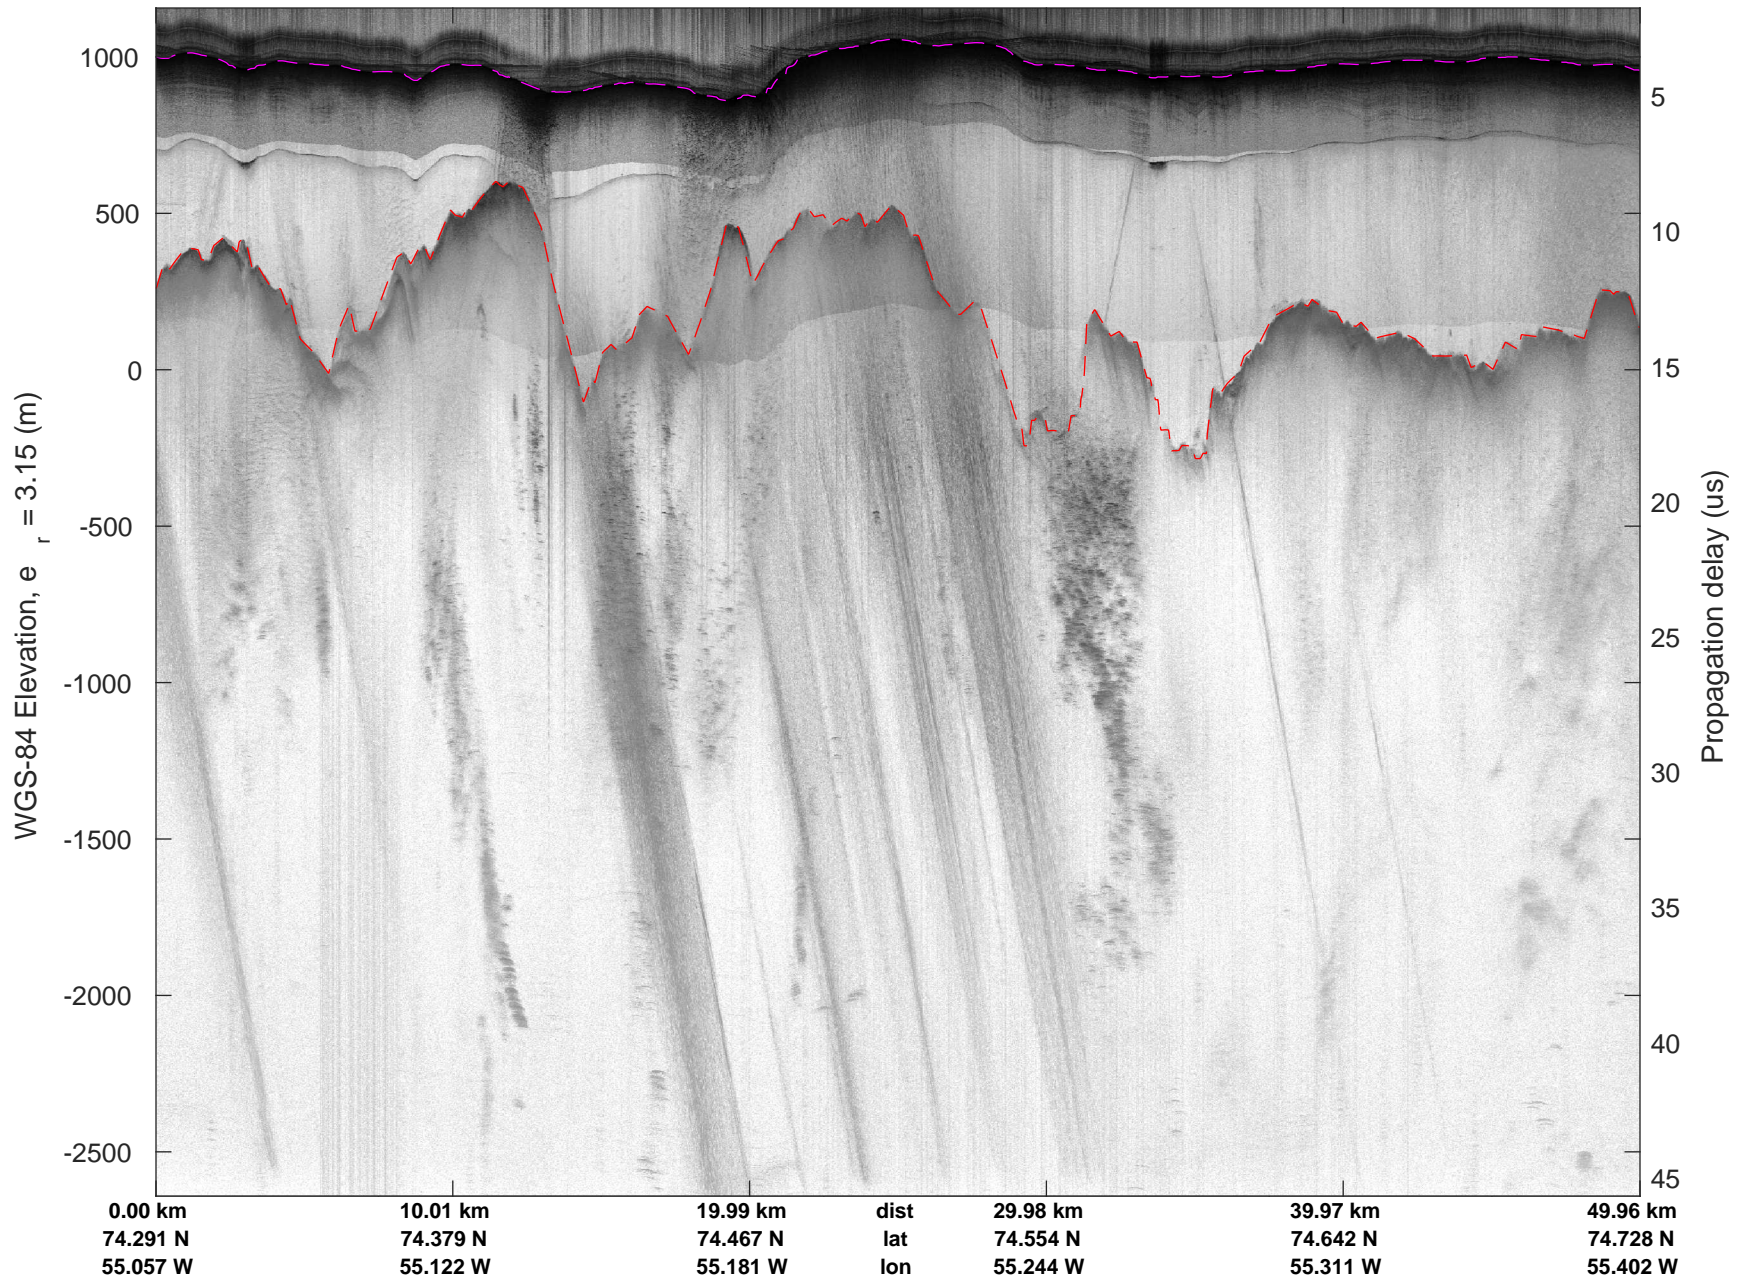

mcoords5 2016_Greenland_P3: "Northwestern coast A" 20160510_01_018: 15:06:00.2 to 15:12:06.1 GPS