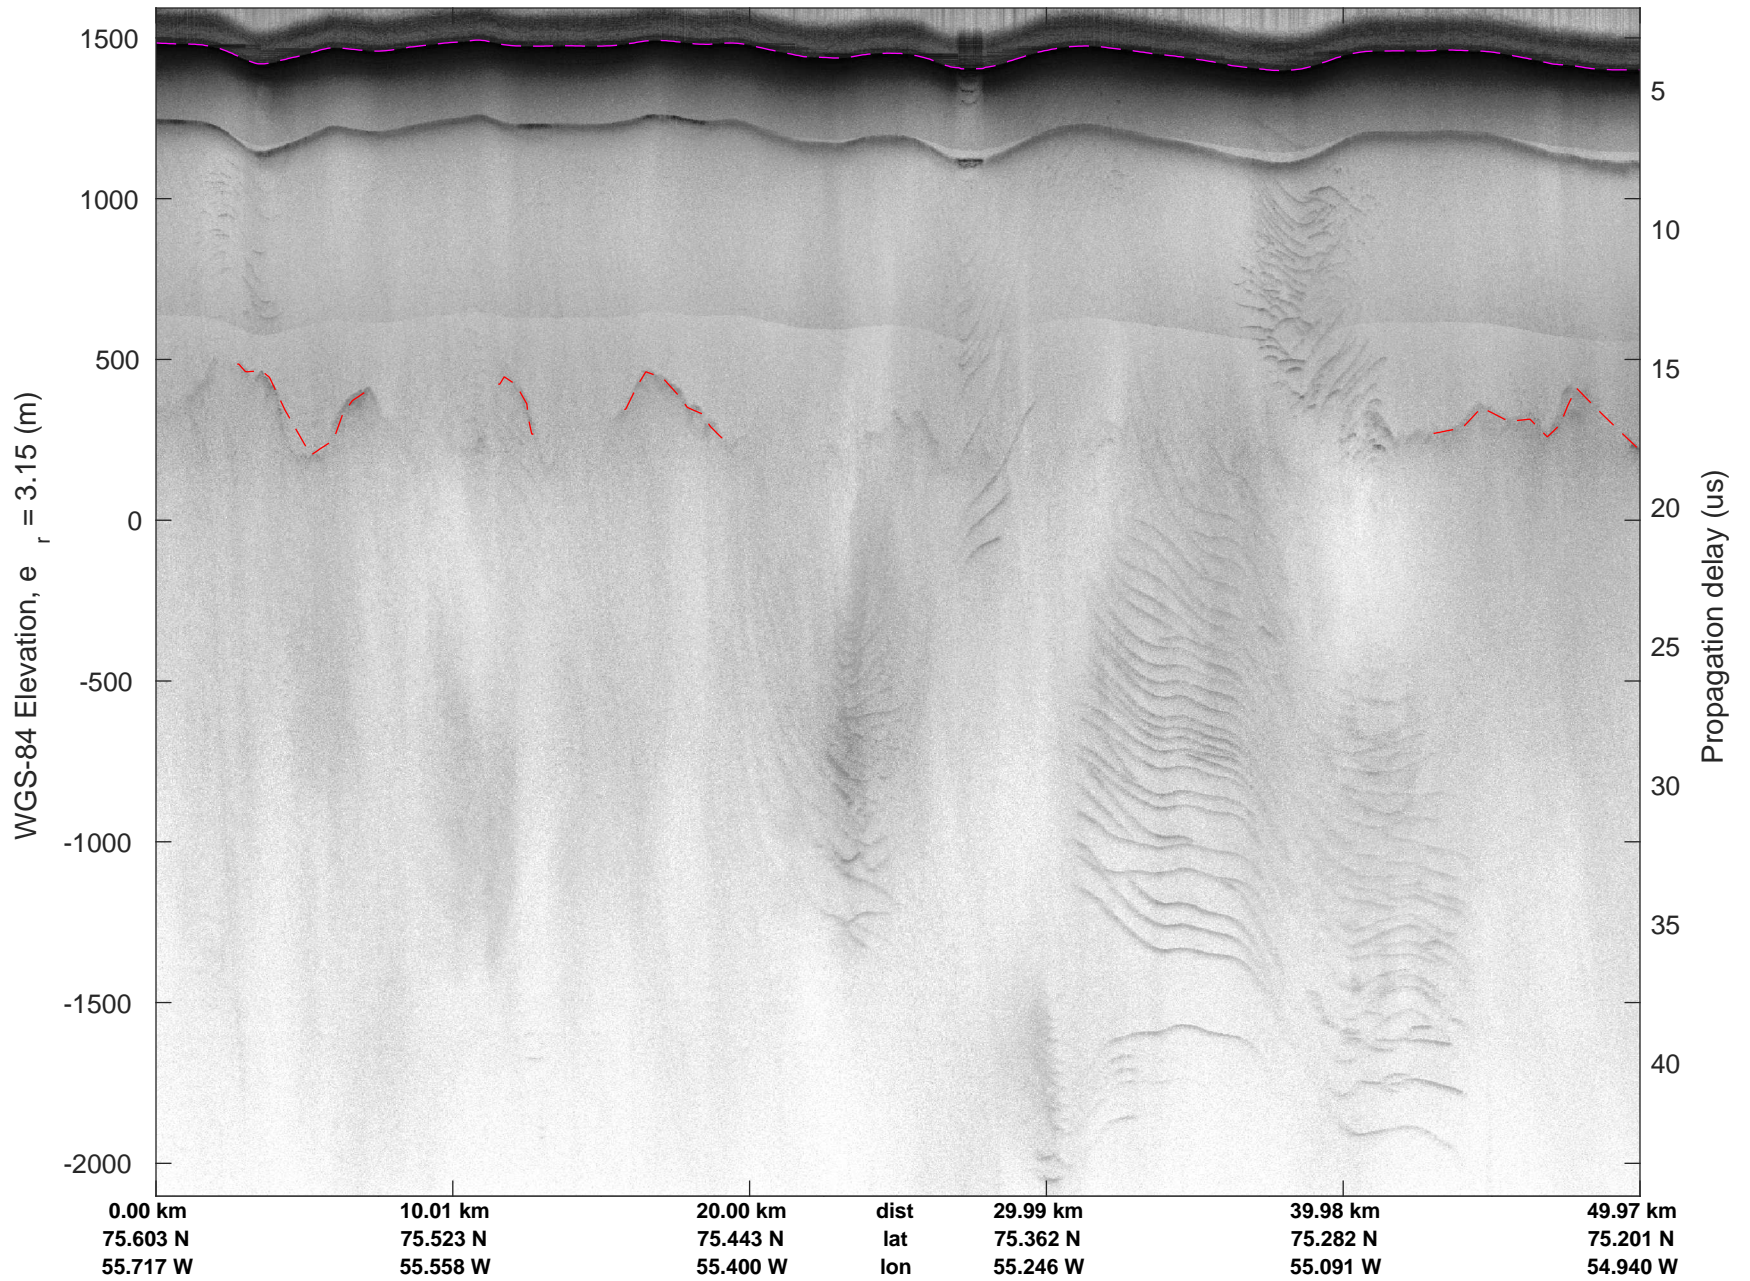

mcords5 2016\_Greenland\_P3: "Northwestern coast A" 20160510\_01\_033: 16:38:19.4 to 16:44:38.7 GPS

mcords5 2016\_Greenland\_P3: "Northwestern coast A" 20160510\_01\_034: 16:44:39.0 to 16:50:51.1 GPS

mcords5 2016\_Greenland\_P3: "Northwestern coast A" 20160510\_01\_034: 16:44:39.0 to 16:50:51.1 GPS

mcords5 2016\_Greenland\_P3: "Northwestern coast A" 20160510\_01\_035: 16:50:51.4 to 16:56:57.9 GPS

mcords5 2016\_Greenland\_P3: "Northwestern coast A" 20160510\_01\_035: 16:50:51.4 to 16:56:57.9 GPS

mcords5 2016\_Greenland\_P3: "Northwestern coast A" 20160510\_01\_036: 16:56:58.2 to 17:03:02.8 GPS