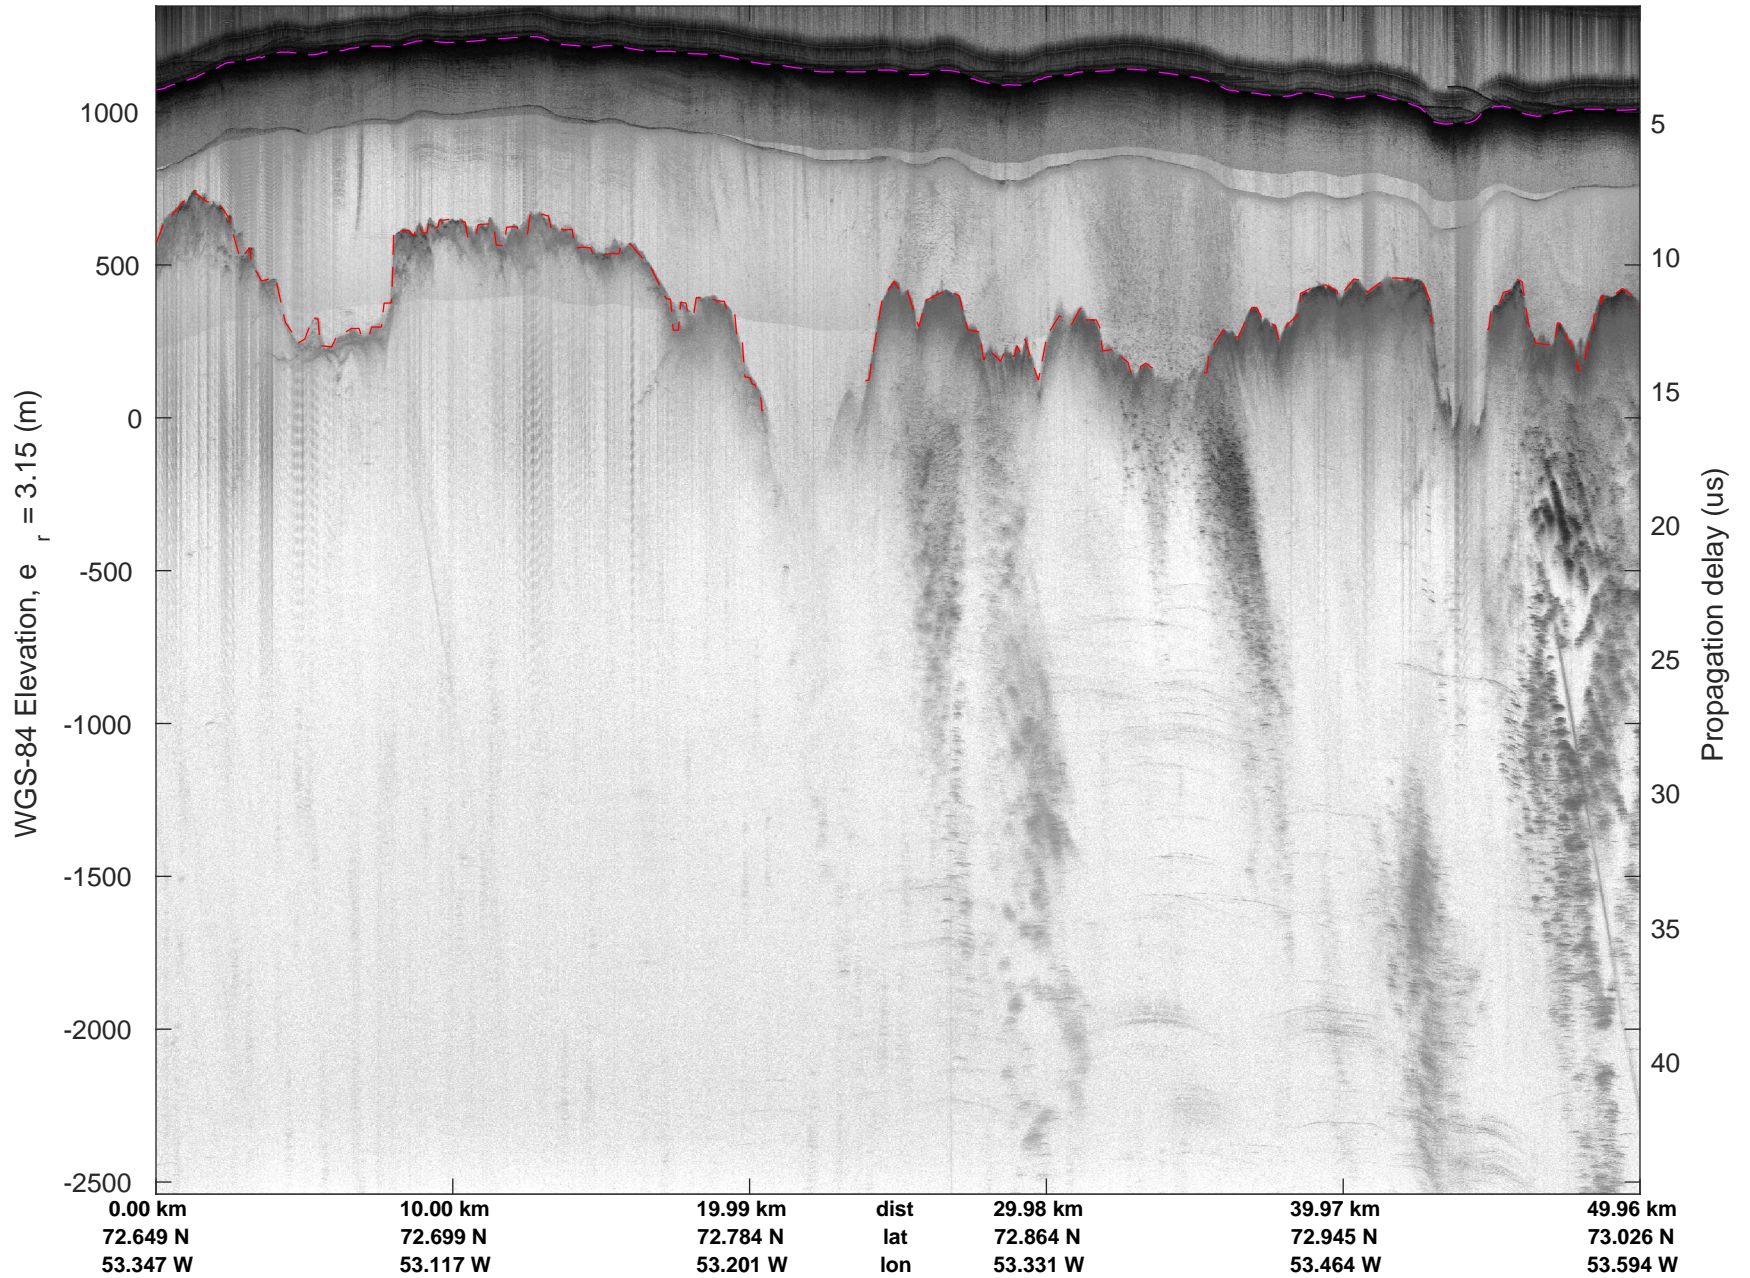

mcords5 2016_Greenland_P3: "Northwestern coast A" 20160510_01_014: 14:40:20.9 to 14:46:49.5 GPS