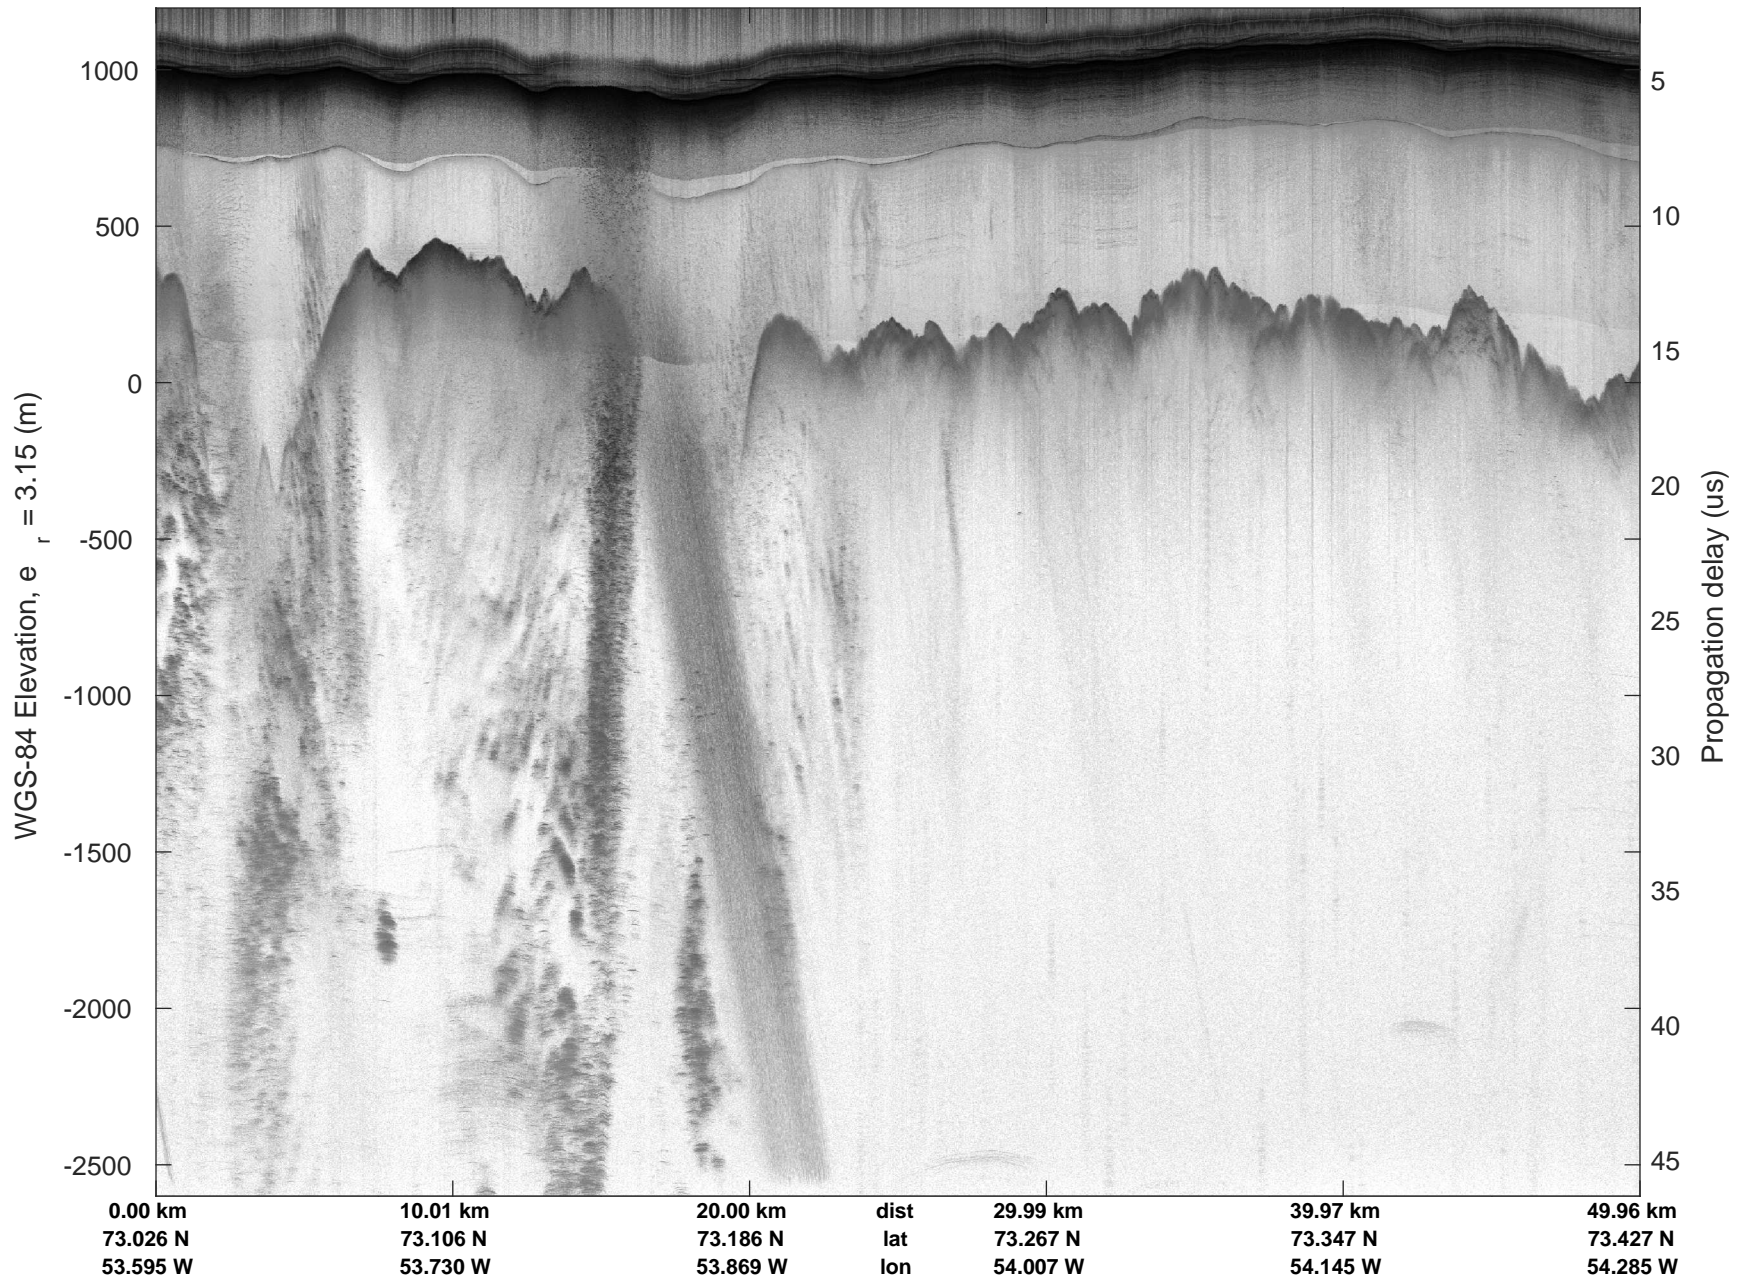

mconds5 2016\_Greenland\_P3: "Northwestern coast A" 20160510\_01\_014: 14:40:20.9 to 14:46:49.5 GPS

mcords5 2016\_Greenland\_P3: "Northwestern coast A" 20160510\_01\_014: 14:40:20.9 to 14:46:49.5 GPS

mcords5 2016\_Greenland\_P3: "Northwestern coast A" 20160510\_01\_015: 14:46:49.8 to 14:53:19.6 GPS