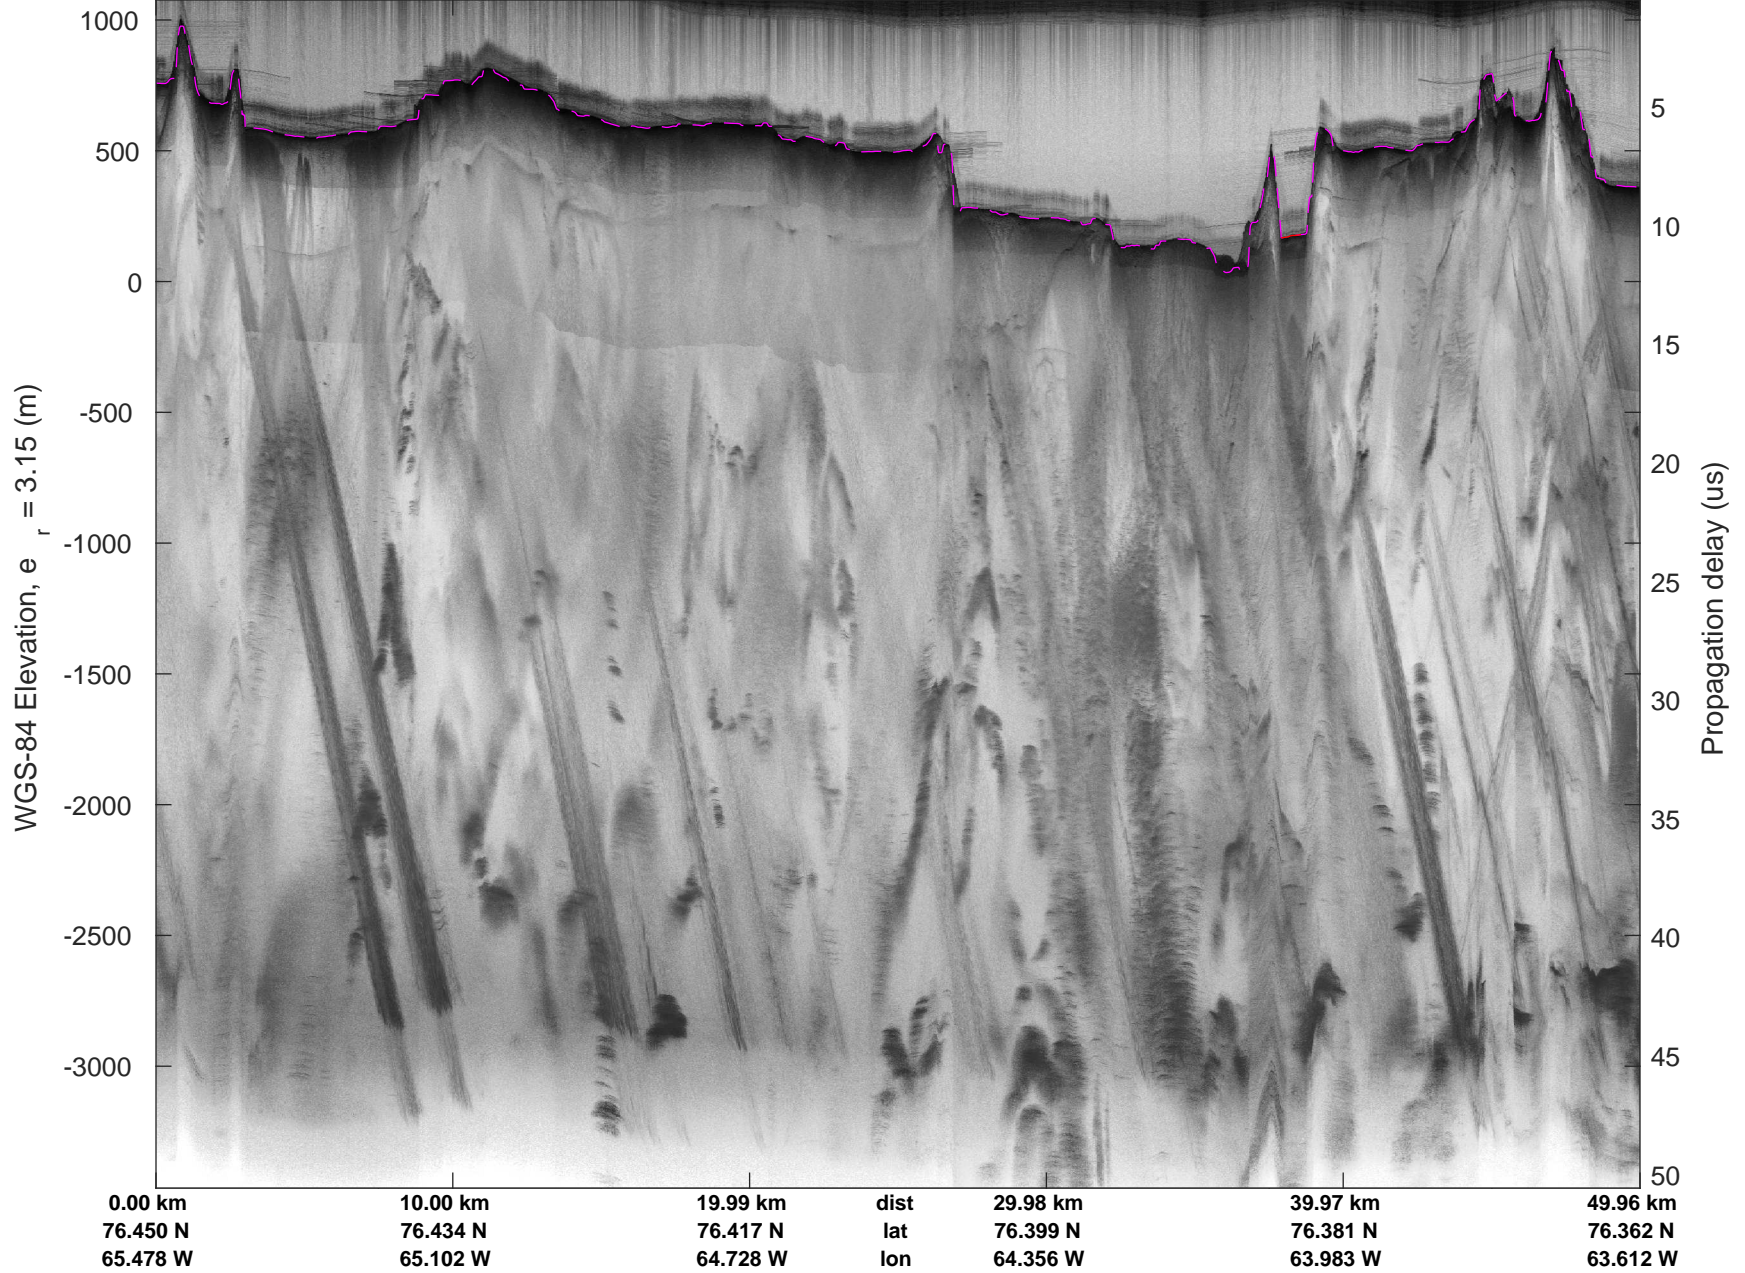

mcords5 2016_Greenland_P3: "Northwestern coast A" 20160510_01_002: 13:22:57.8 to 13:29:14.3 GPS