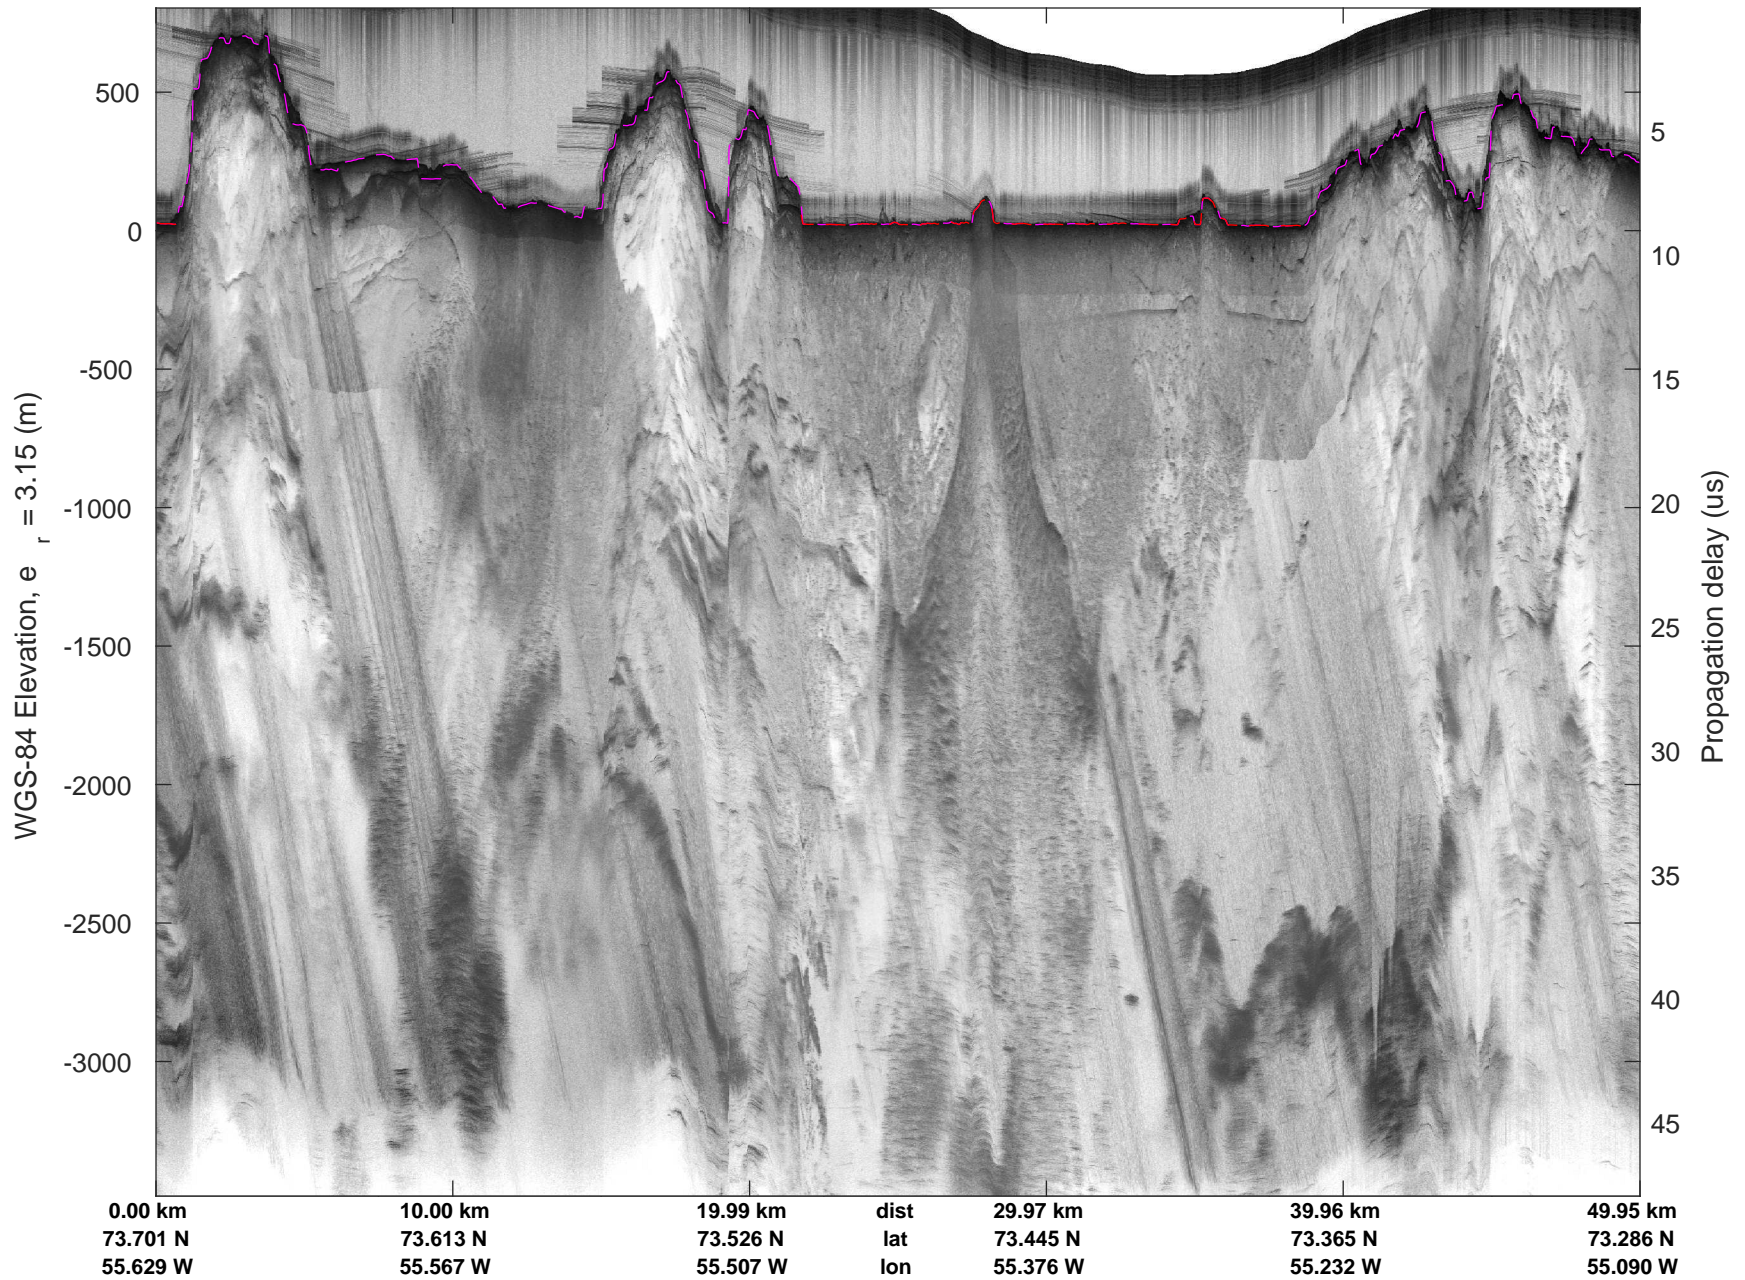

mcords5 2016_Greenland_P3: "Northwestern coast A" 20160510_01_011: 14:21:10.0 to 14:27:34.5 GPS