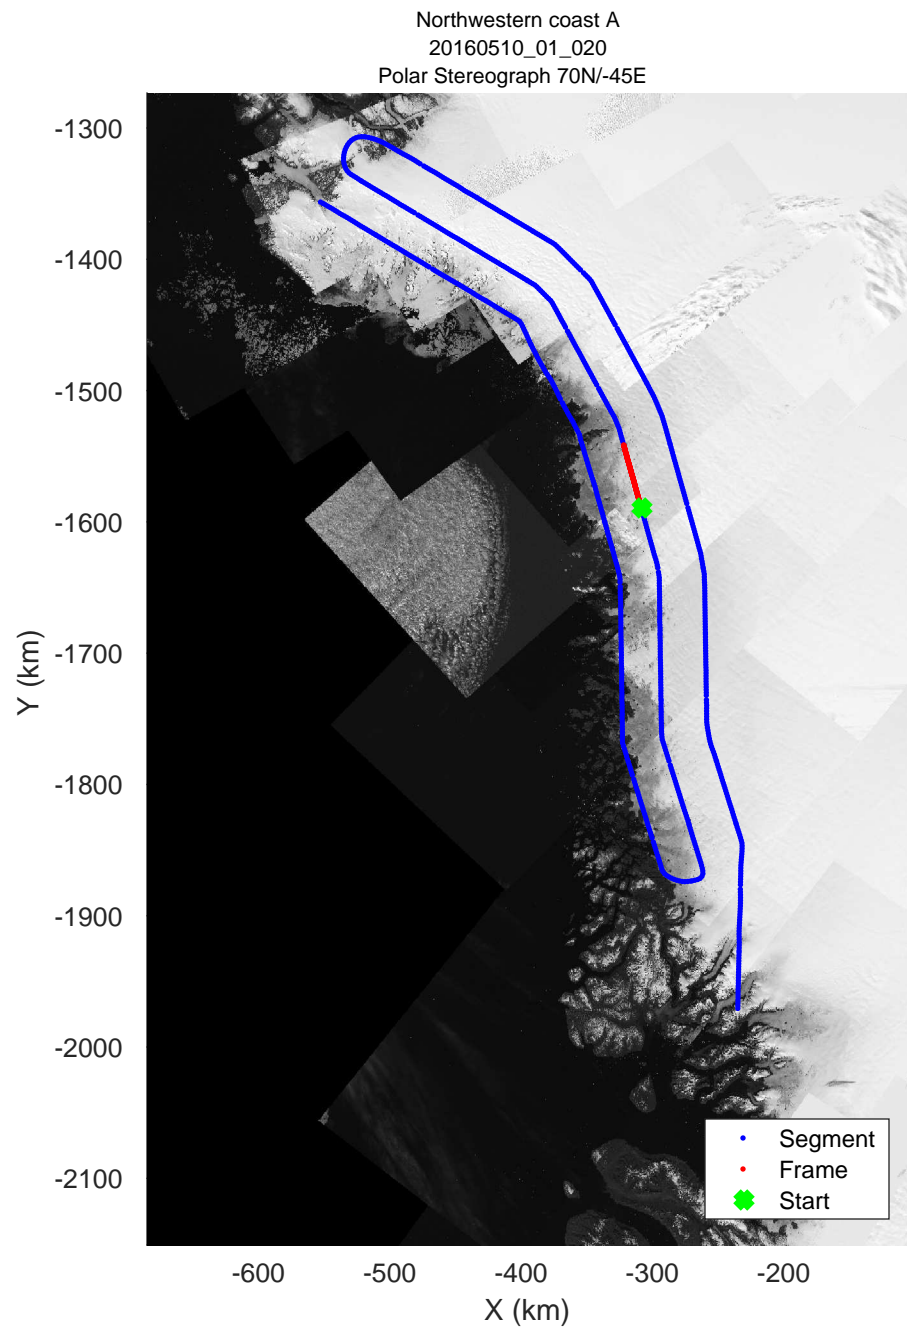

mcoords5 2016\_Greenland\_P3: "Northwestern coast A" 20160510\_01\_018: 15:06:00.2 to 15:12:06.1 GPS

mcords5 2016\_Greenland\_P3: "Northwestern coast A" 20160510\_01\_019: 15:12:06.3 to 15:18:13.6 GPS

mcor5 2016\_Greenland\_P3: "Northwestern coast A" 20160510\_01\_019: 15:12:06.3 to 15:18:13.6 GPS