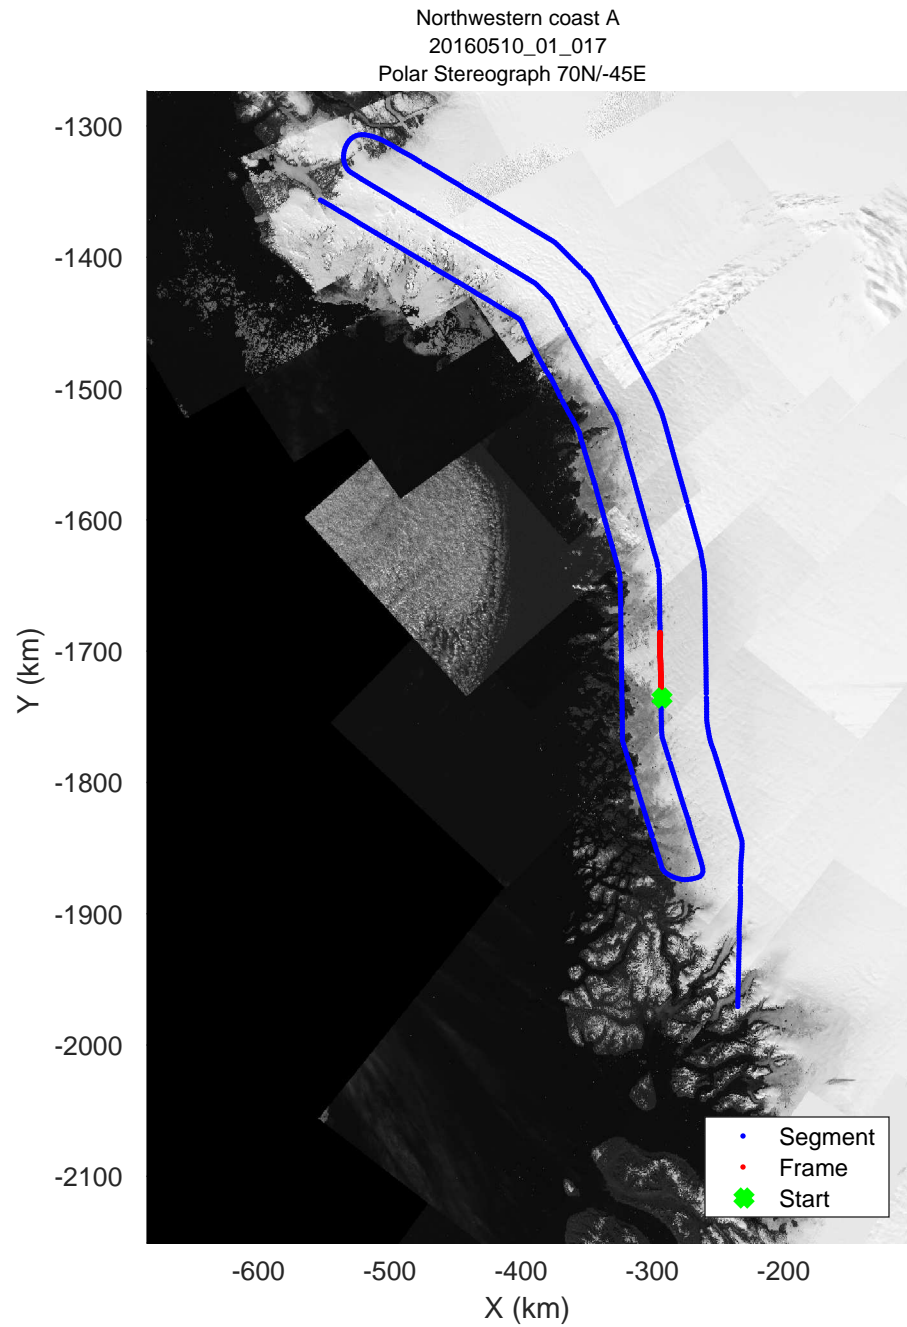

mcords5 2016\_Greenland\_P3: "Northwestern coast A" 20160510\_01\_015: 14:46:49.8 to 14:53:19.6 GPS

mcords5 2016\_Greenland\_P3: "Northwestern coast A" 20160510\_01\_016: 14:53:19.9 to 14:59:47.2 GPS

mcoords5 2016\_Greenland\_P3: "Northwestern coast A" 20160510\_01\_016: 14:53:19.9 to 14:59:47.2 GPS