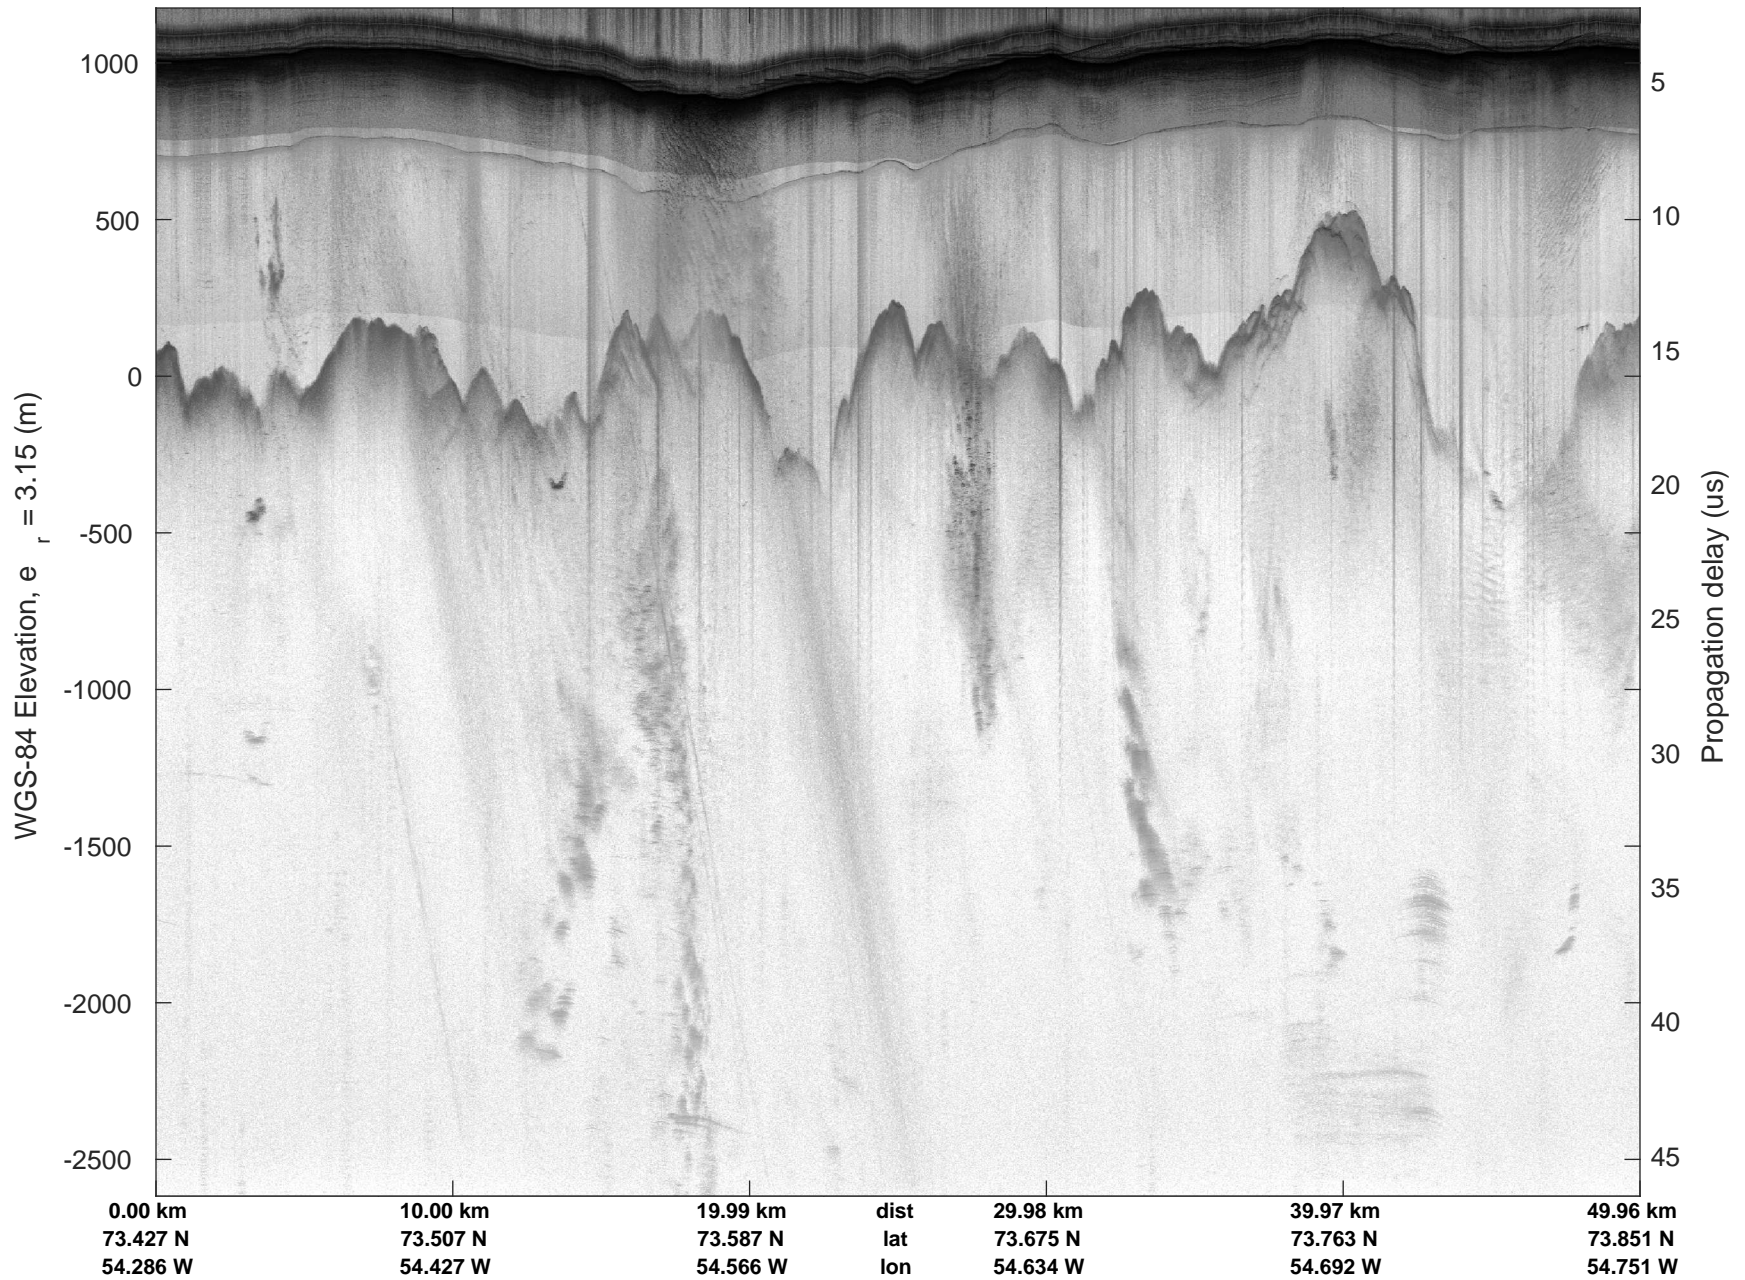

mcords5 2016_Greenland_P3: "Northwestern coast A" 20160510_01_016: 14:53:19.9 to 14:59:47.2 GPS