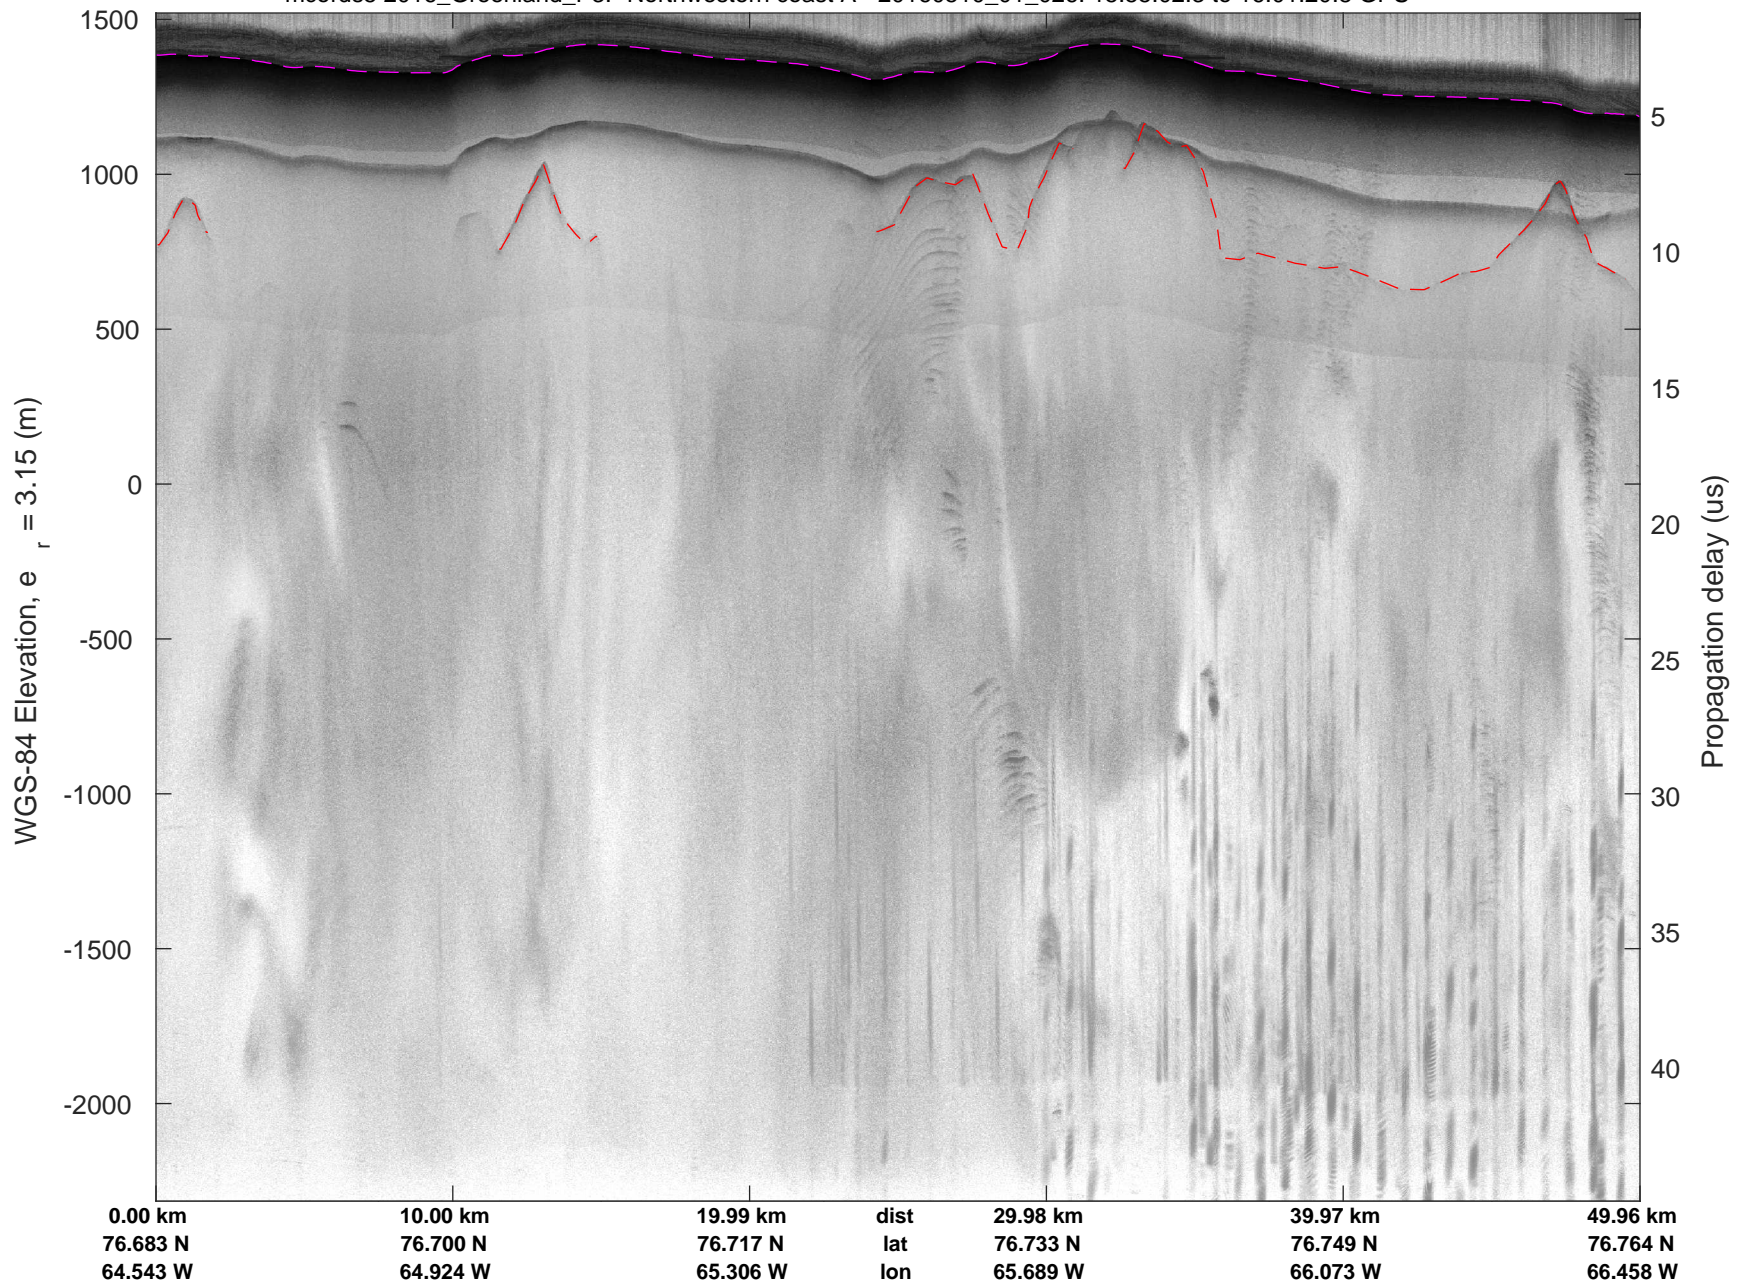

mcords5 2016_Greenland_P3: "Northwestern coast A" 20160510_01_026: 15:55:02.3 to 16:01:20.8 GPS