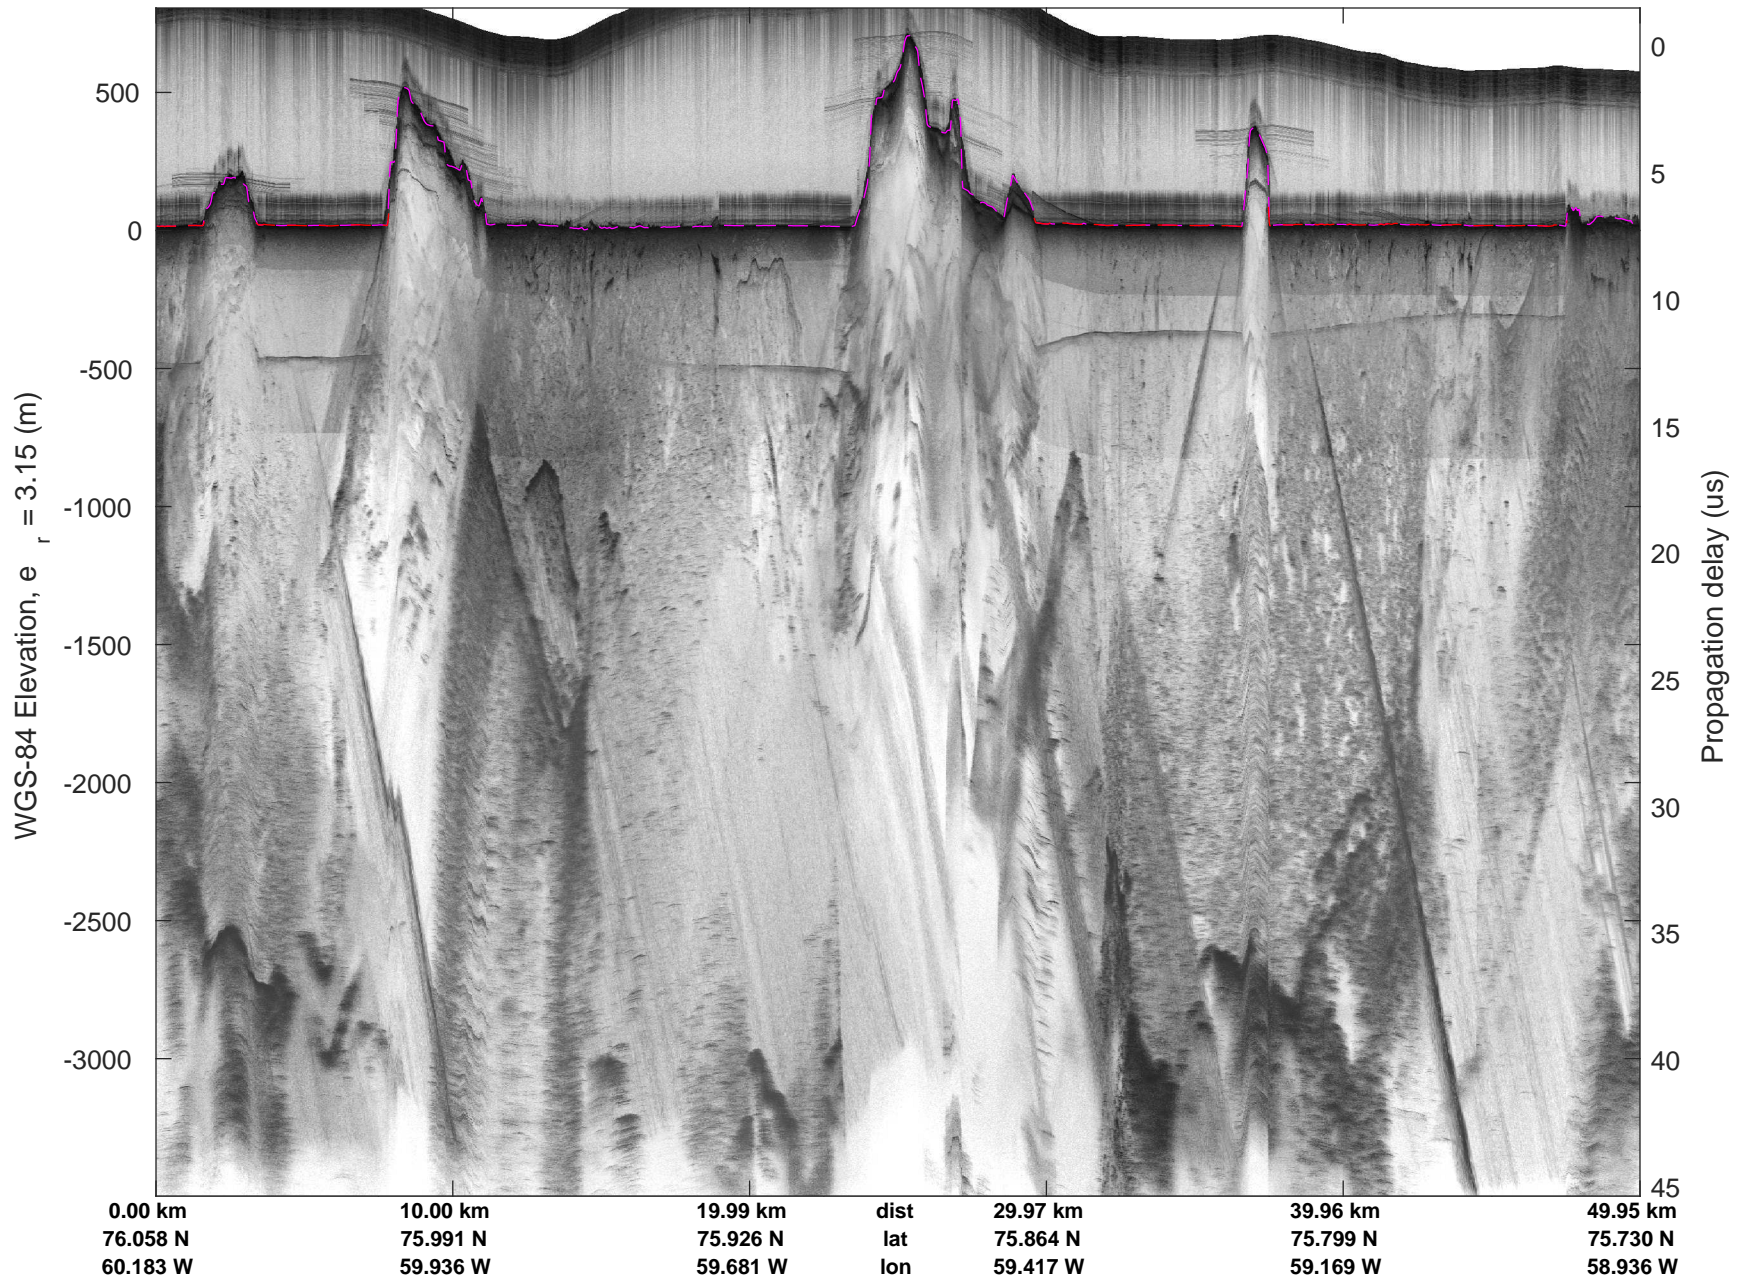

mconds5 2016_Greenland_P3: "Northwestern coast A" 20160510_01_005: 13:42:14.3 to 13:48:39.0 GPS