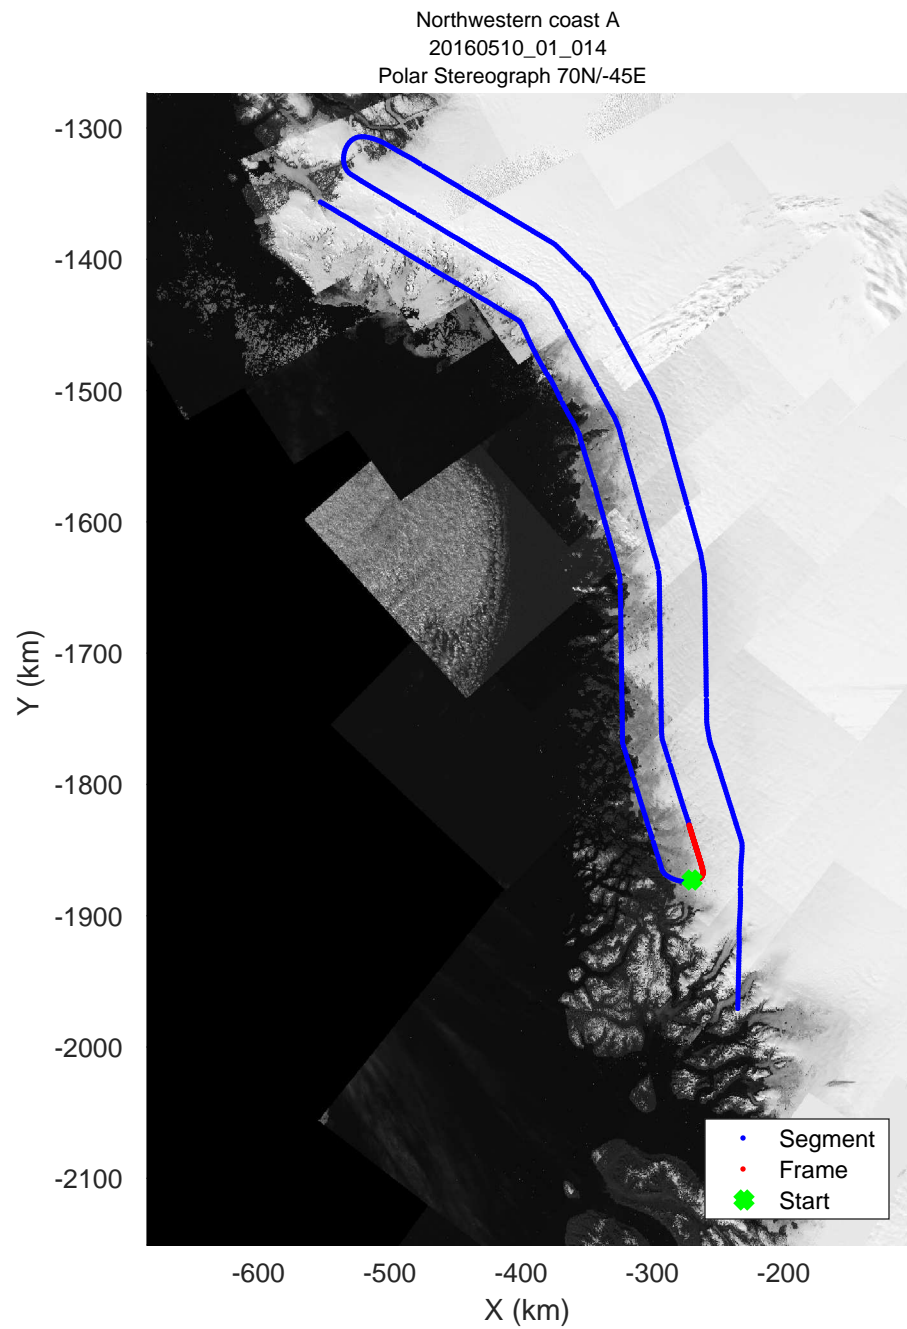

mcoords5 2016\_Greenland\_P3: "Northwestern coast A" 20160510\_01\_012: 14:27:34.8 to 14:34:07.0 GPS

mcords5 2016\_Greenland\_P3: "Northwestern coast A" 20160510\_01\_013: 14:34:07.3 to 14:40:20.6 GPS

mcords5 2016\_Greenland\_P3: "Northwestern coast A" 20160510\_01\_013: 14:34:07.3 to 14:40:20.6 GPS