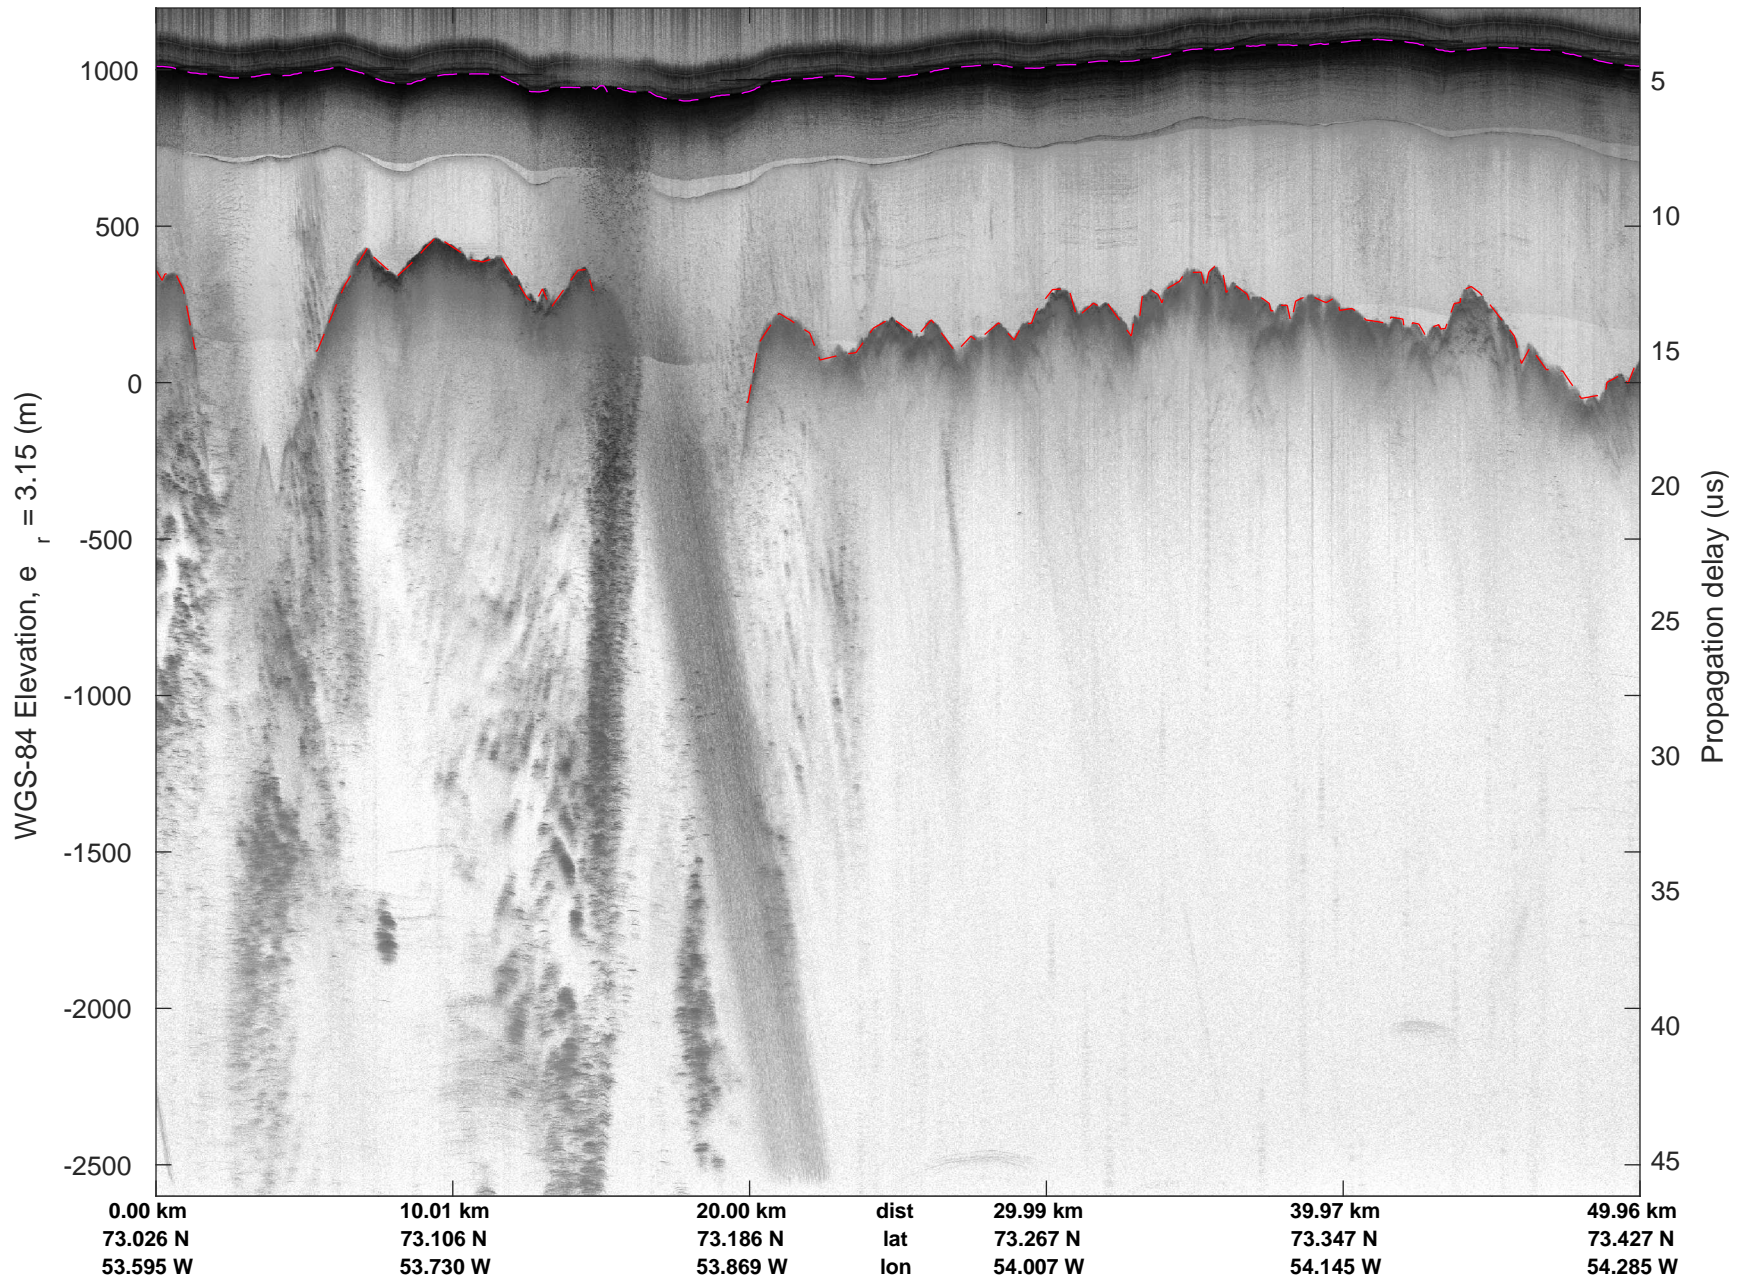

mcords5 2016_Greenland_P3: "Northwestern coast A" 20160510_01_015: 14:46:49.8 to 14:53:19.6 GPS