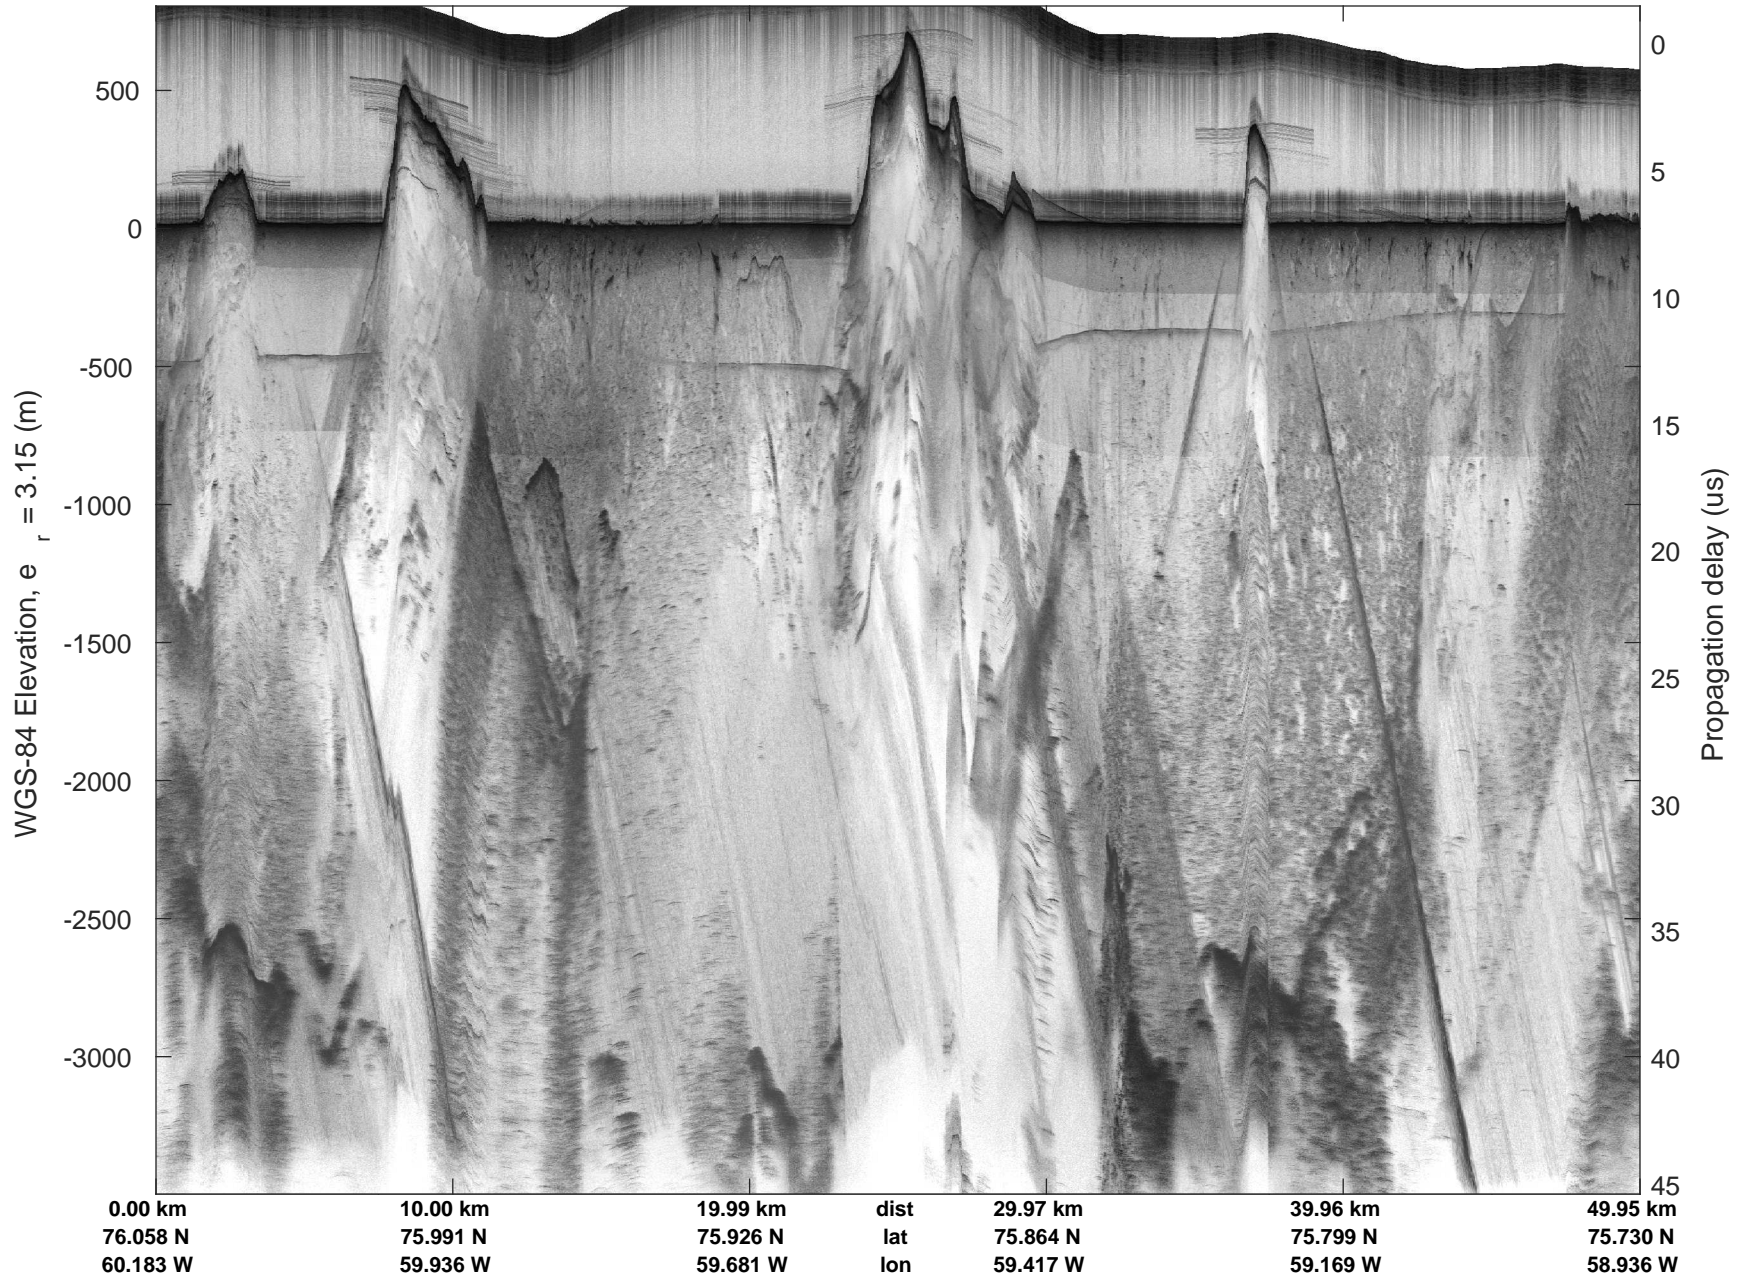

mcoords5 2016\_Greenland\_P3: "Northwestern coast A" 20160510\_01\_004: 13:35:42.4 to 13:42:14.1 GPS

mcords5 2016\_Greenland\_P3: "Northwestern coast A" 20160510\_01\_004: 13:35:42.4 to 13:42:14.1 GPS

mcords5 2016\_Greenland\_P3: "Northwestern coast A" 20160510\_01\_005: 13:42:14.3 to 13:48:39.0 GPS