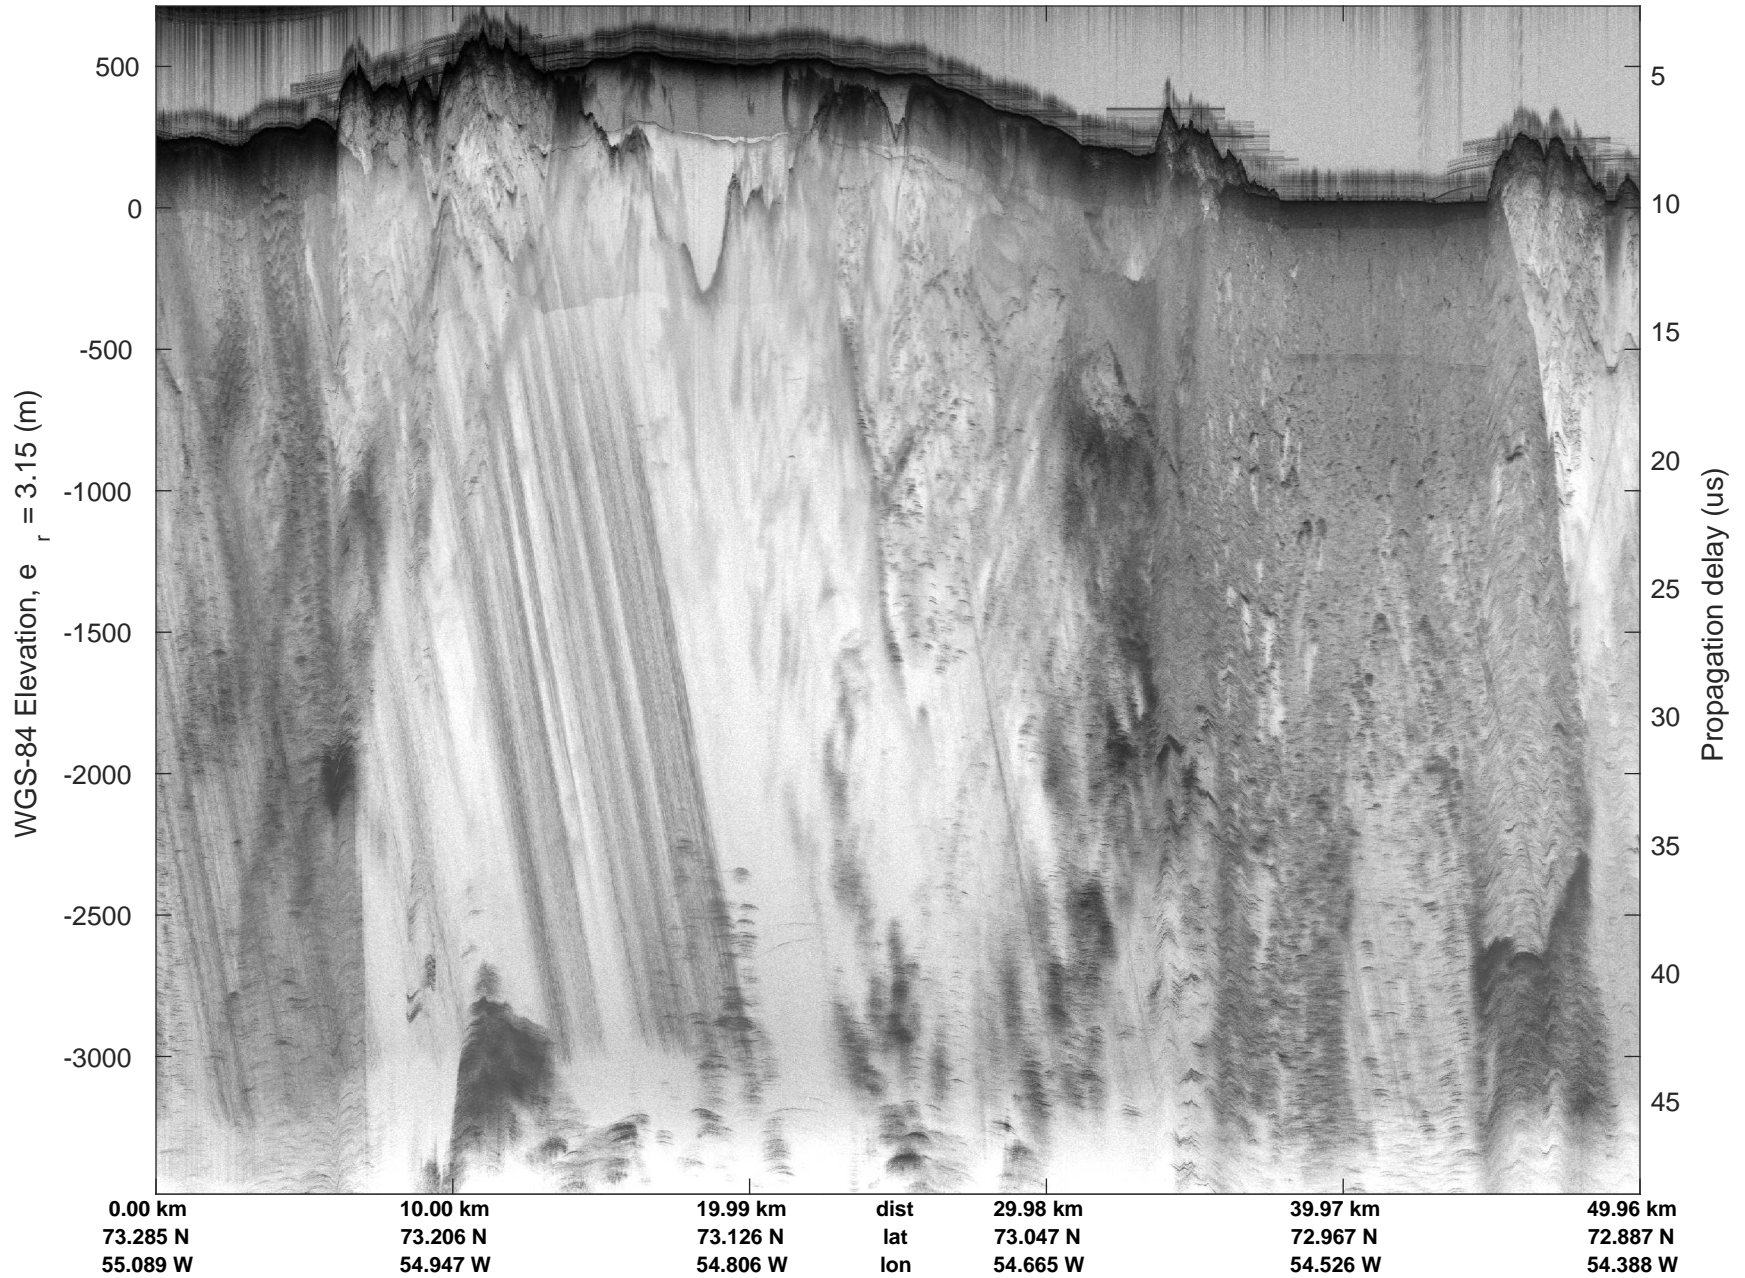

mconds5 2016\_Greenland\_P3: "Northwestern coast A" 20160510\_01\_011: 14:21:10.0 to 14:27:34.5 GPS

mcords5 2016\_Greenland\_P3: "Northwestern coast A" 20160510\_01\_011: 14:21:10.0 to 14:27:34.5 GPS

mcor5 2016\_Greenland\_P3: "Northwestern coast A" 20160510\_01\_012: 14:27:34.8 to 14:34:07.0 GPS