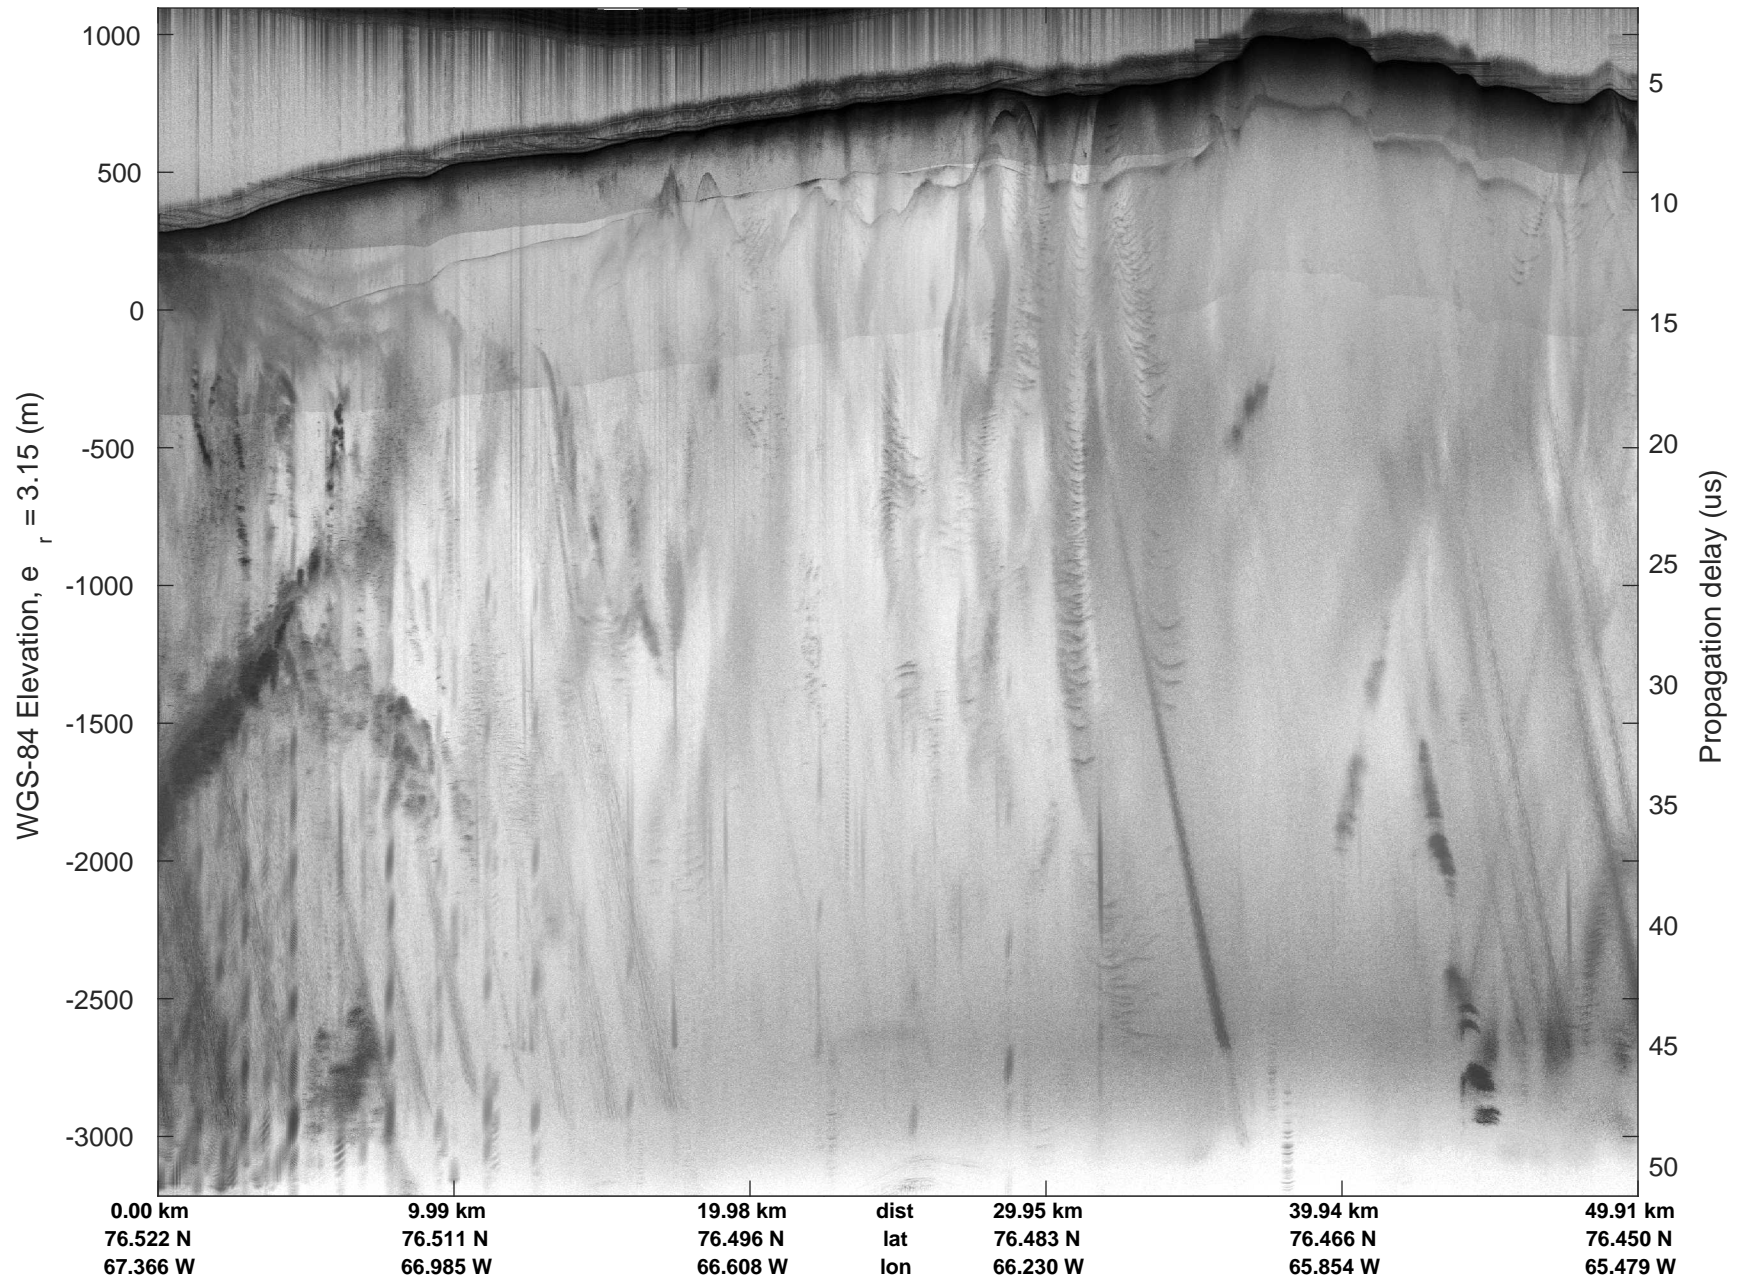

mcords5 2016\_Greenland\_P3: "Northwestern coast A" 20160510\_01\_001: 13:16:38.2 to 13:22:57.6 GPS

mcords5 2016\_Greenland\_P3: "Northwestern coast A" 20160510\_01\_001: 13:16:38.2 to 13:22:57.6 GPS

mcords5 2016\_Greenland\_P3: "Northwestern coast A" 20160510\_01\_002: 13:22:57.8 to 13:29:14.3 GPS