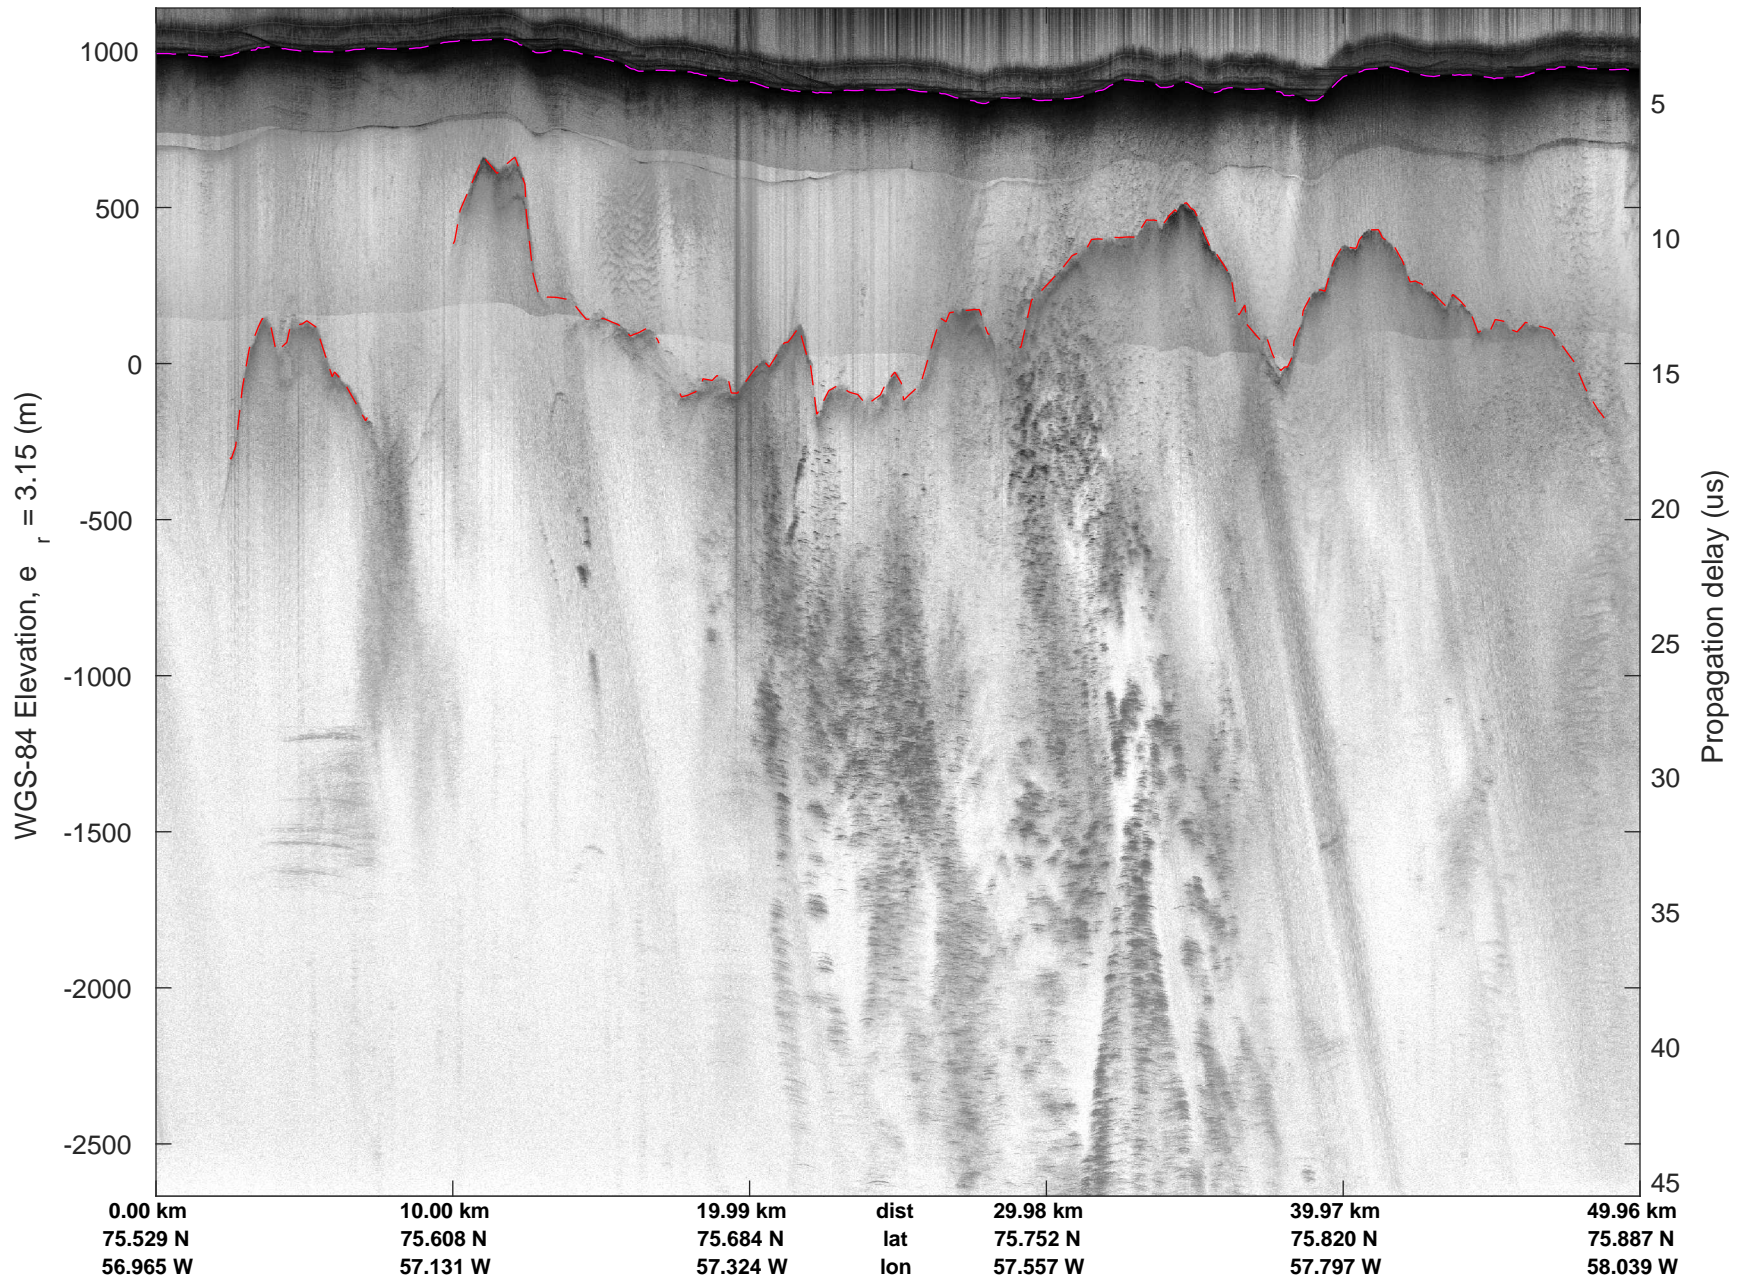

mcords5 2016_Greenland_P3: "Northwestern coast A" 20160510_01_021: 15:24:21.6 to 15:30:26.5 GPS