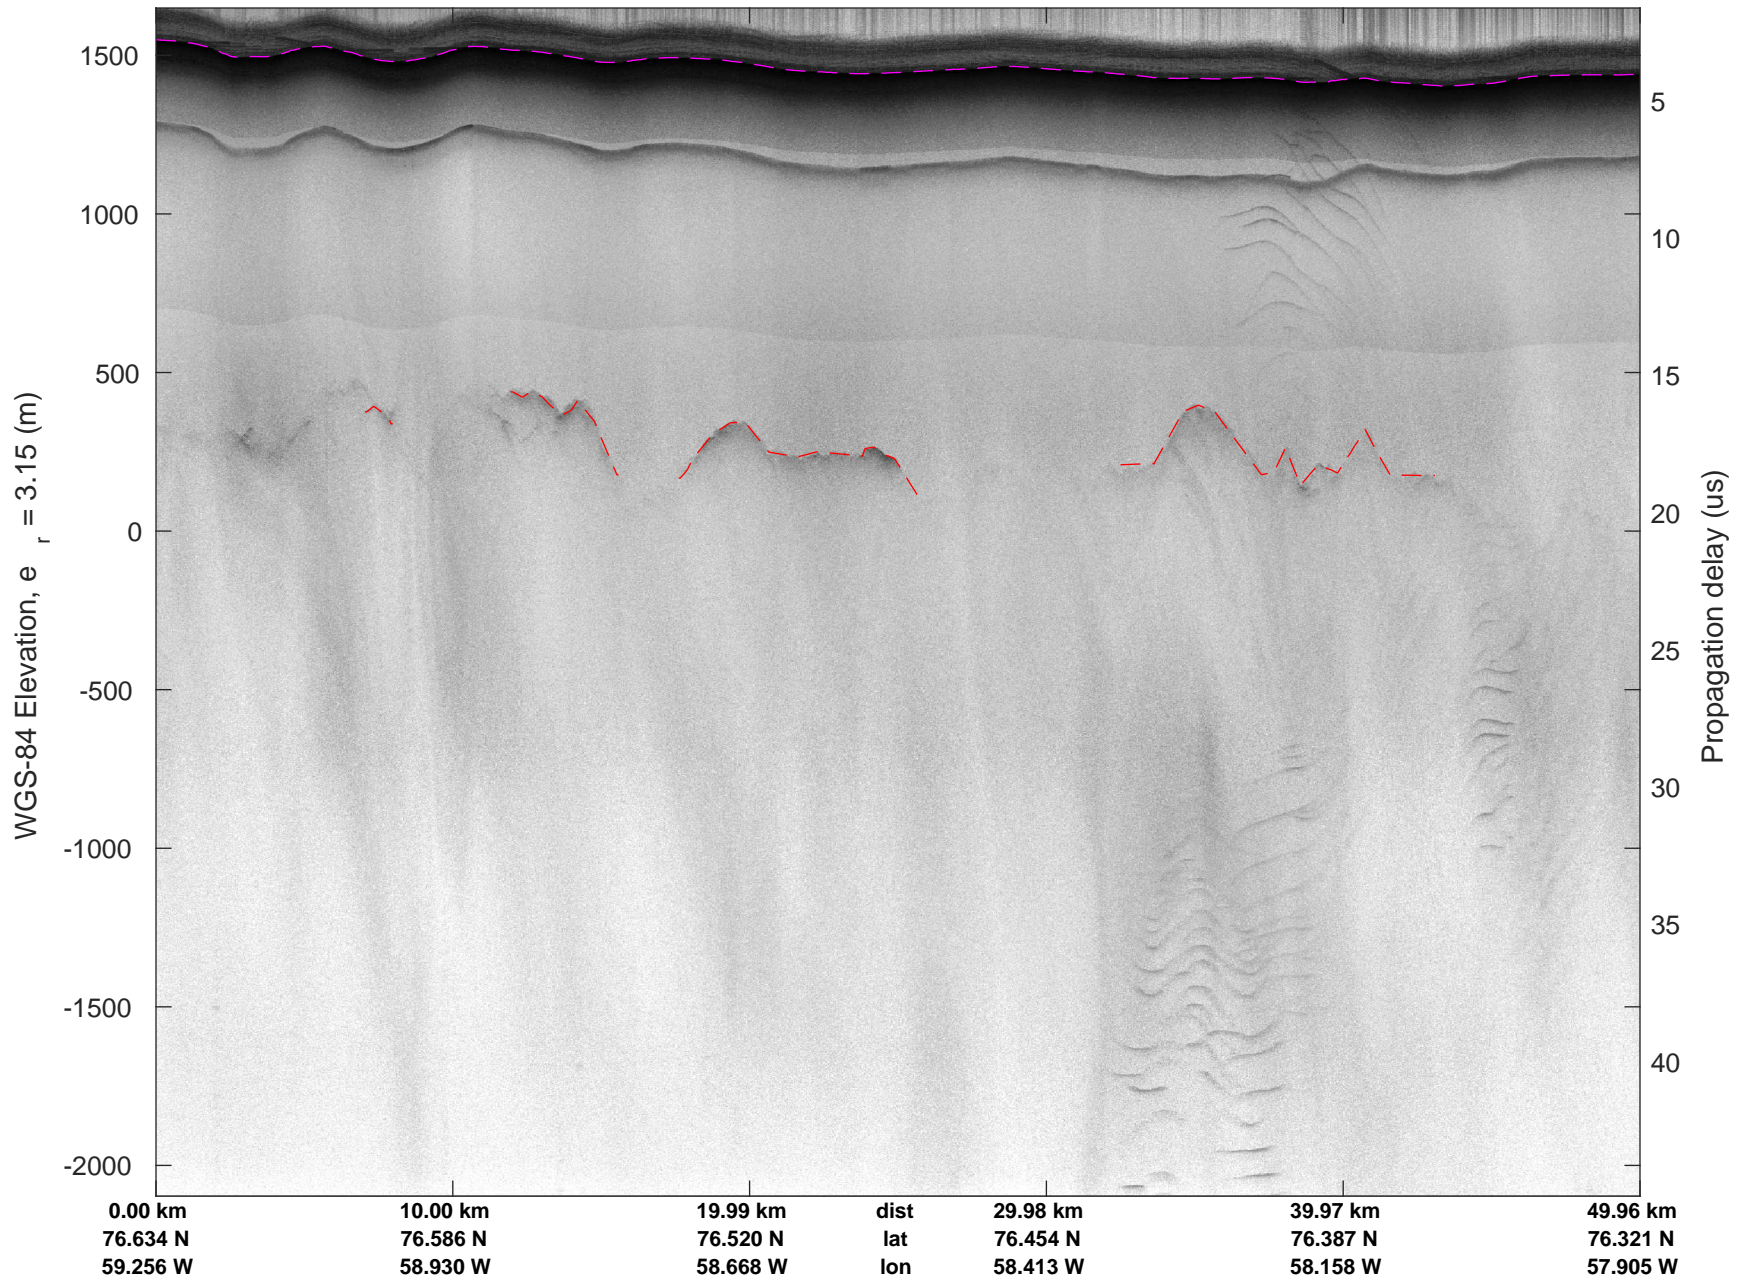

mcoords5 2016_Greenland_P3: "Northwestern coast A" 20160510_01_032: 16:32:05.9 to 16:38:19.1 GPS