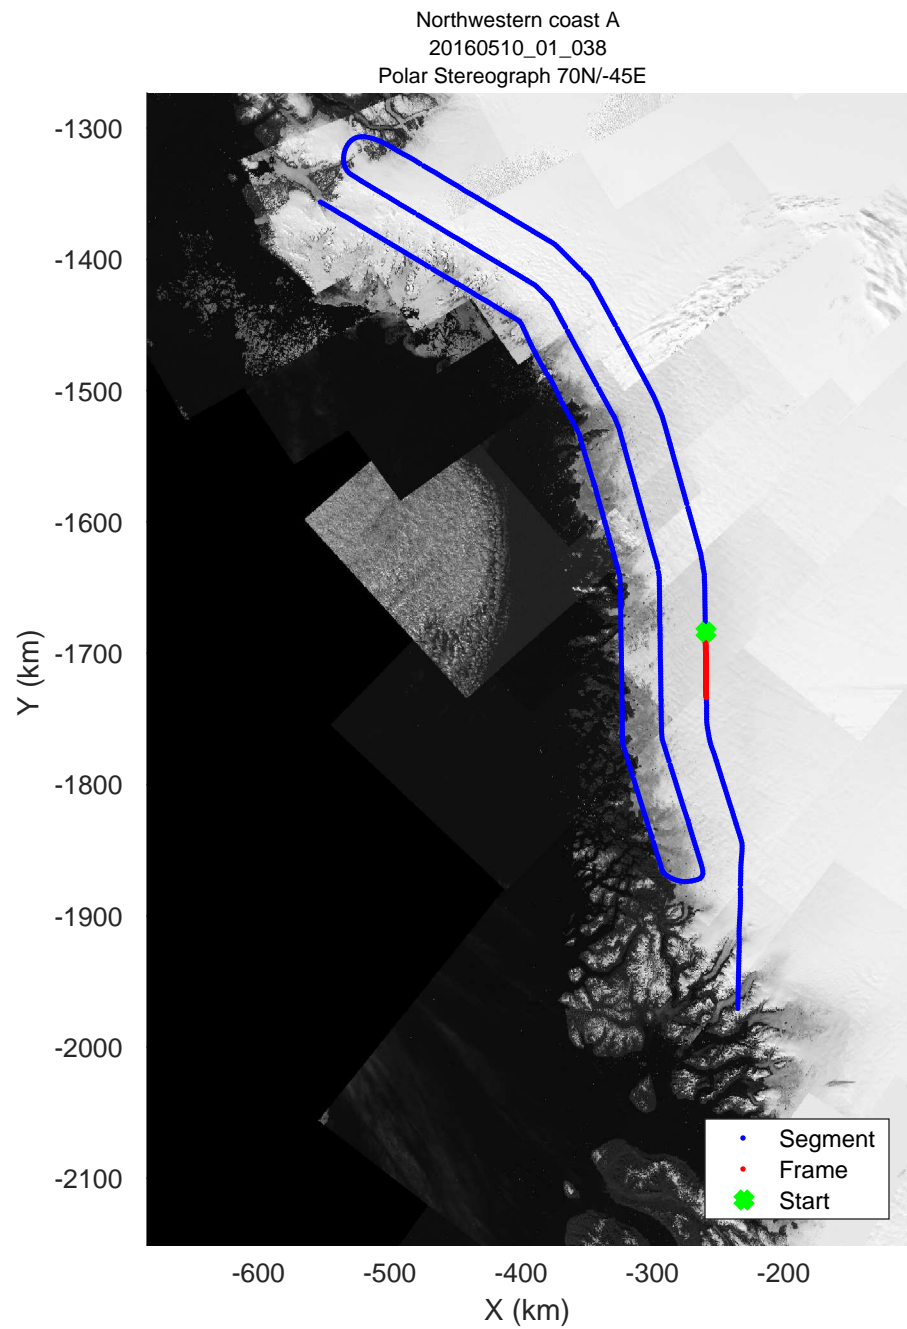

mcords5 2016\_Greenland\_P3: "Northwestern coast A" 20160510\_01\_036: 16:56:58.2 to 17:03:02.8 GPS

mcords5 2016\_Greenland\_P3: "Northwestern coast A" 20160510\_01\_037: 17:03:03.1 to 17:09:04.7 GPS

mcords5 2016\_Greenland\_P3: "Northwestern coast A" 20160510\_01\_037: 17:03:03.1 to 17:09:04.7 GPS