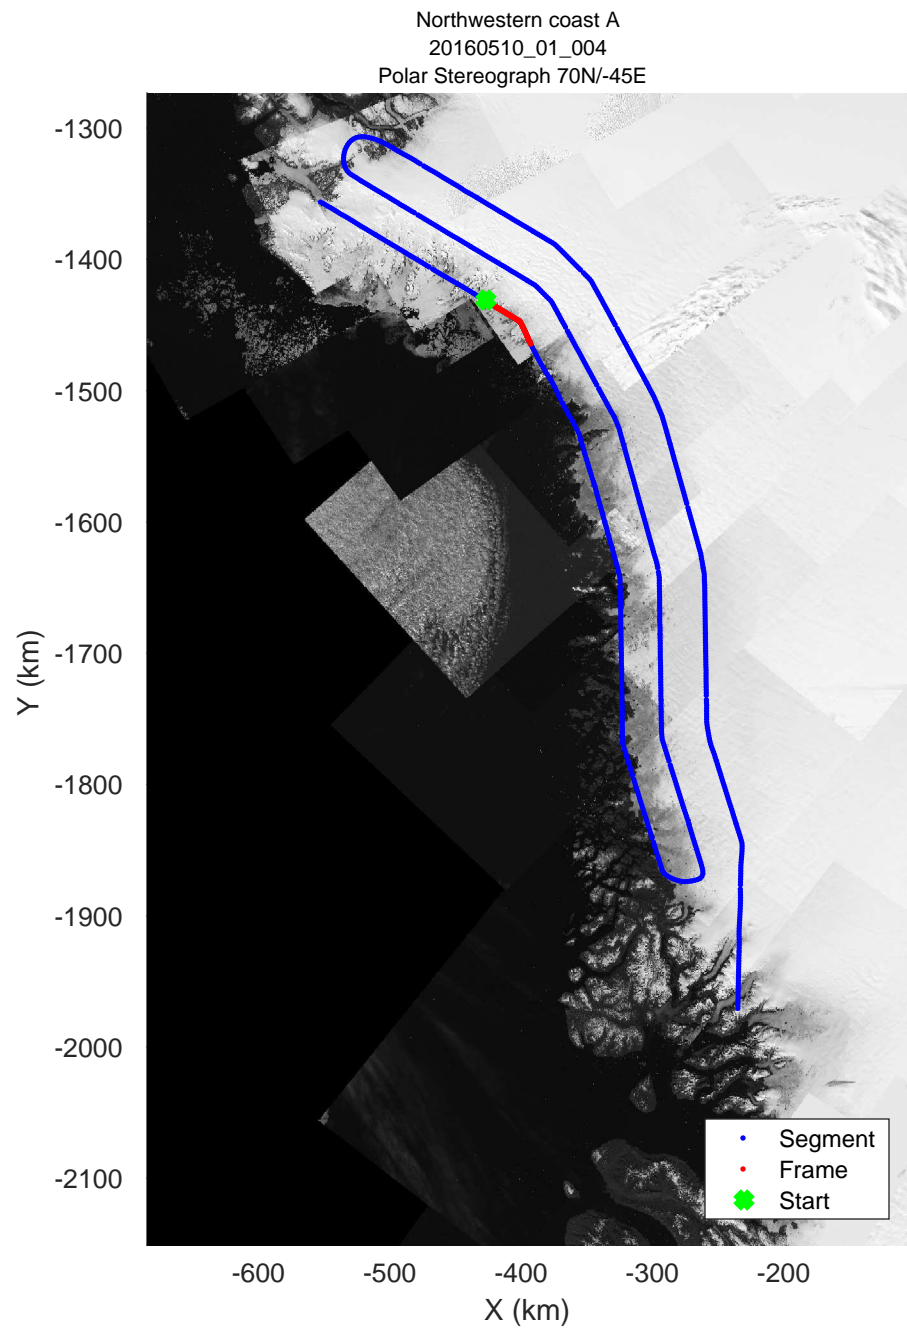

mcords5 2016\_Greenland\_P3: "Northwestern coast A" 20160510\_01\_002: 13:22:57.8 to 13:29:14.3 GPS

mcords5 2016\_Greenland\_P3: "Northwestern coast A" 20160510\_01\_003: 13:29:14.5 to 13:35:42.1 GPS

mcords5 2016\_Greenland\_P3: "Northwestern coast A" 20160510\_01\_003: 13:29:14.5 to 13:35:42.1 GPS