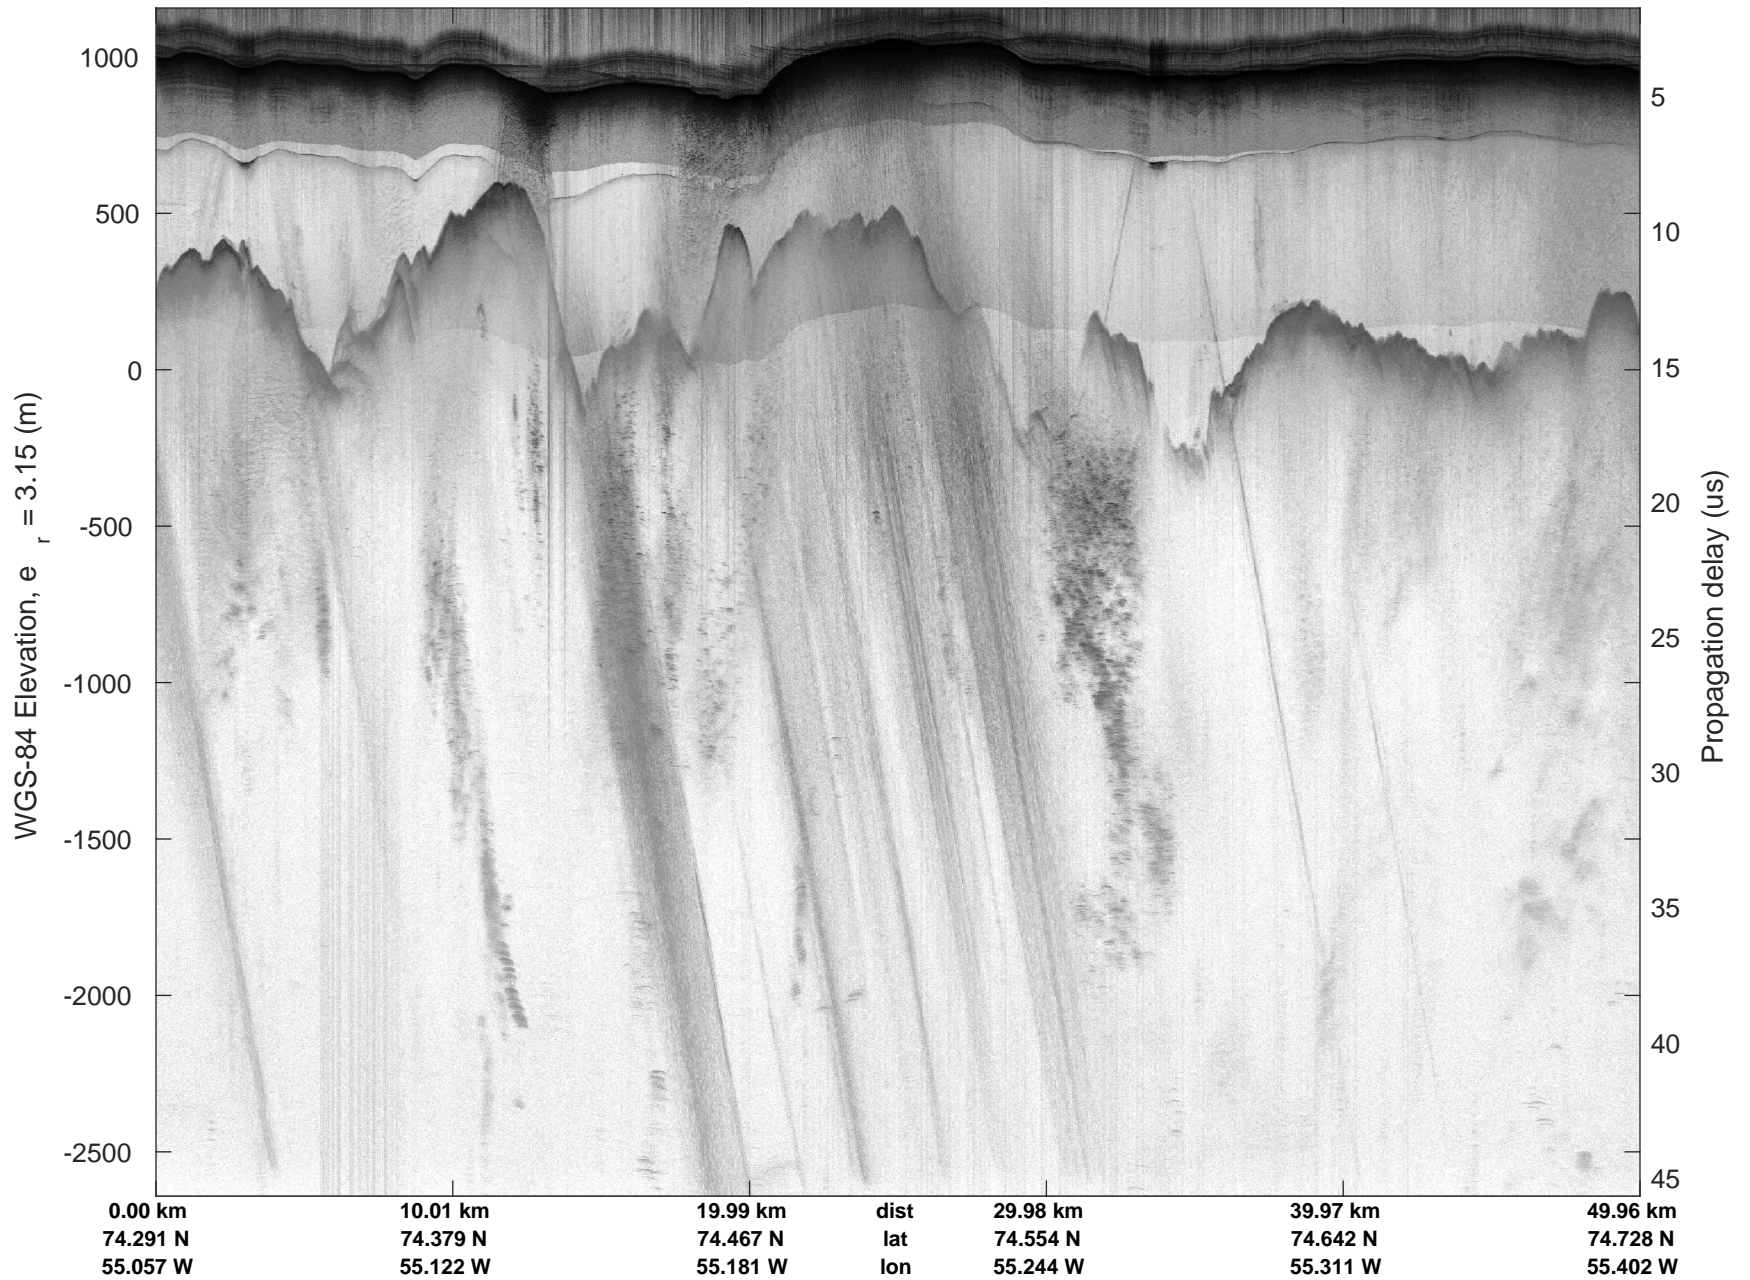

mcords5 2016\_Greenland\_P3: "Northwestern coast A" 20160510\_01\_017: 14:59:47.5 to 15:05:60.0 GPS

mcoords5 2016\_Greenland\_P3: "Northwestern coast A" 20160510\_01\_017: 14:59:47.5 to 15:05:60.0 GPS

mconds5 2016\_Greenland\_P3: "Northwestern coast A" 20160510\_01\_018: 15:06:00.2 to 15:12:06.1 GPS