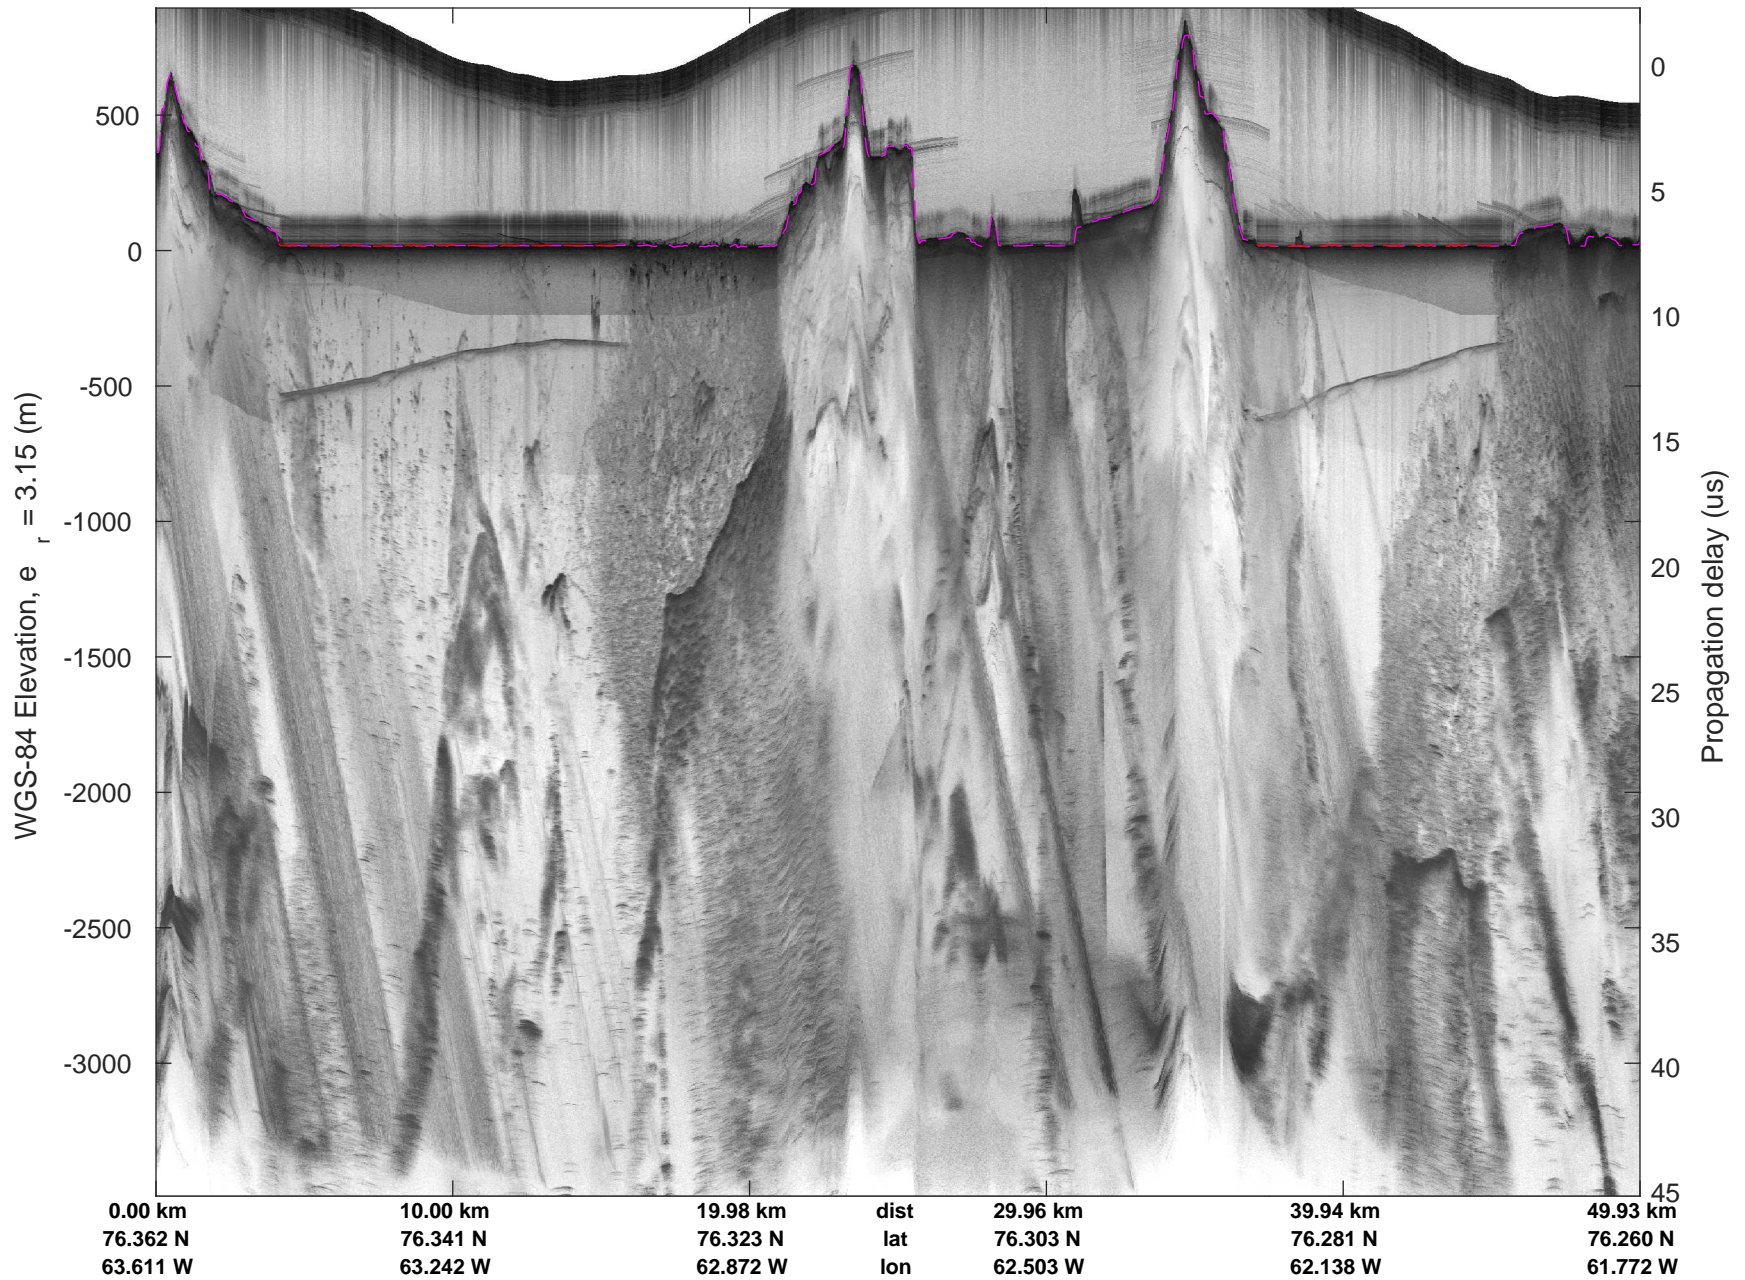

mcords5 2016\_Greenland\_P3: "Northwestern coast A" 20160510\_01\_002: 13:22:57.8 to 13:29:14.3 GPS

mcords5 2016\_Greenland\_P3: "Northwestern coast A" 20160510\_01\_003: 13:29:14.5 to 13:35:42.1 GPS

mcords5 2016\_Greenland\_P3: "Northwestern coast A" 20160510\_01\_003: 13:29:14.5 to 13:35:42.1 GPS