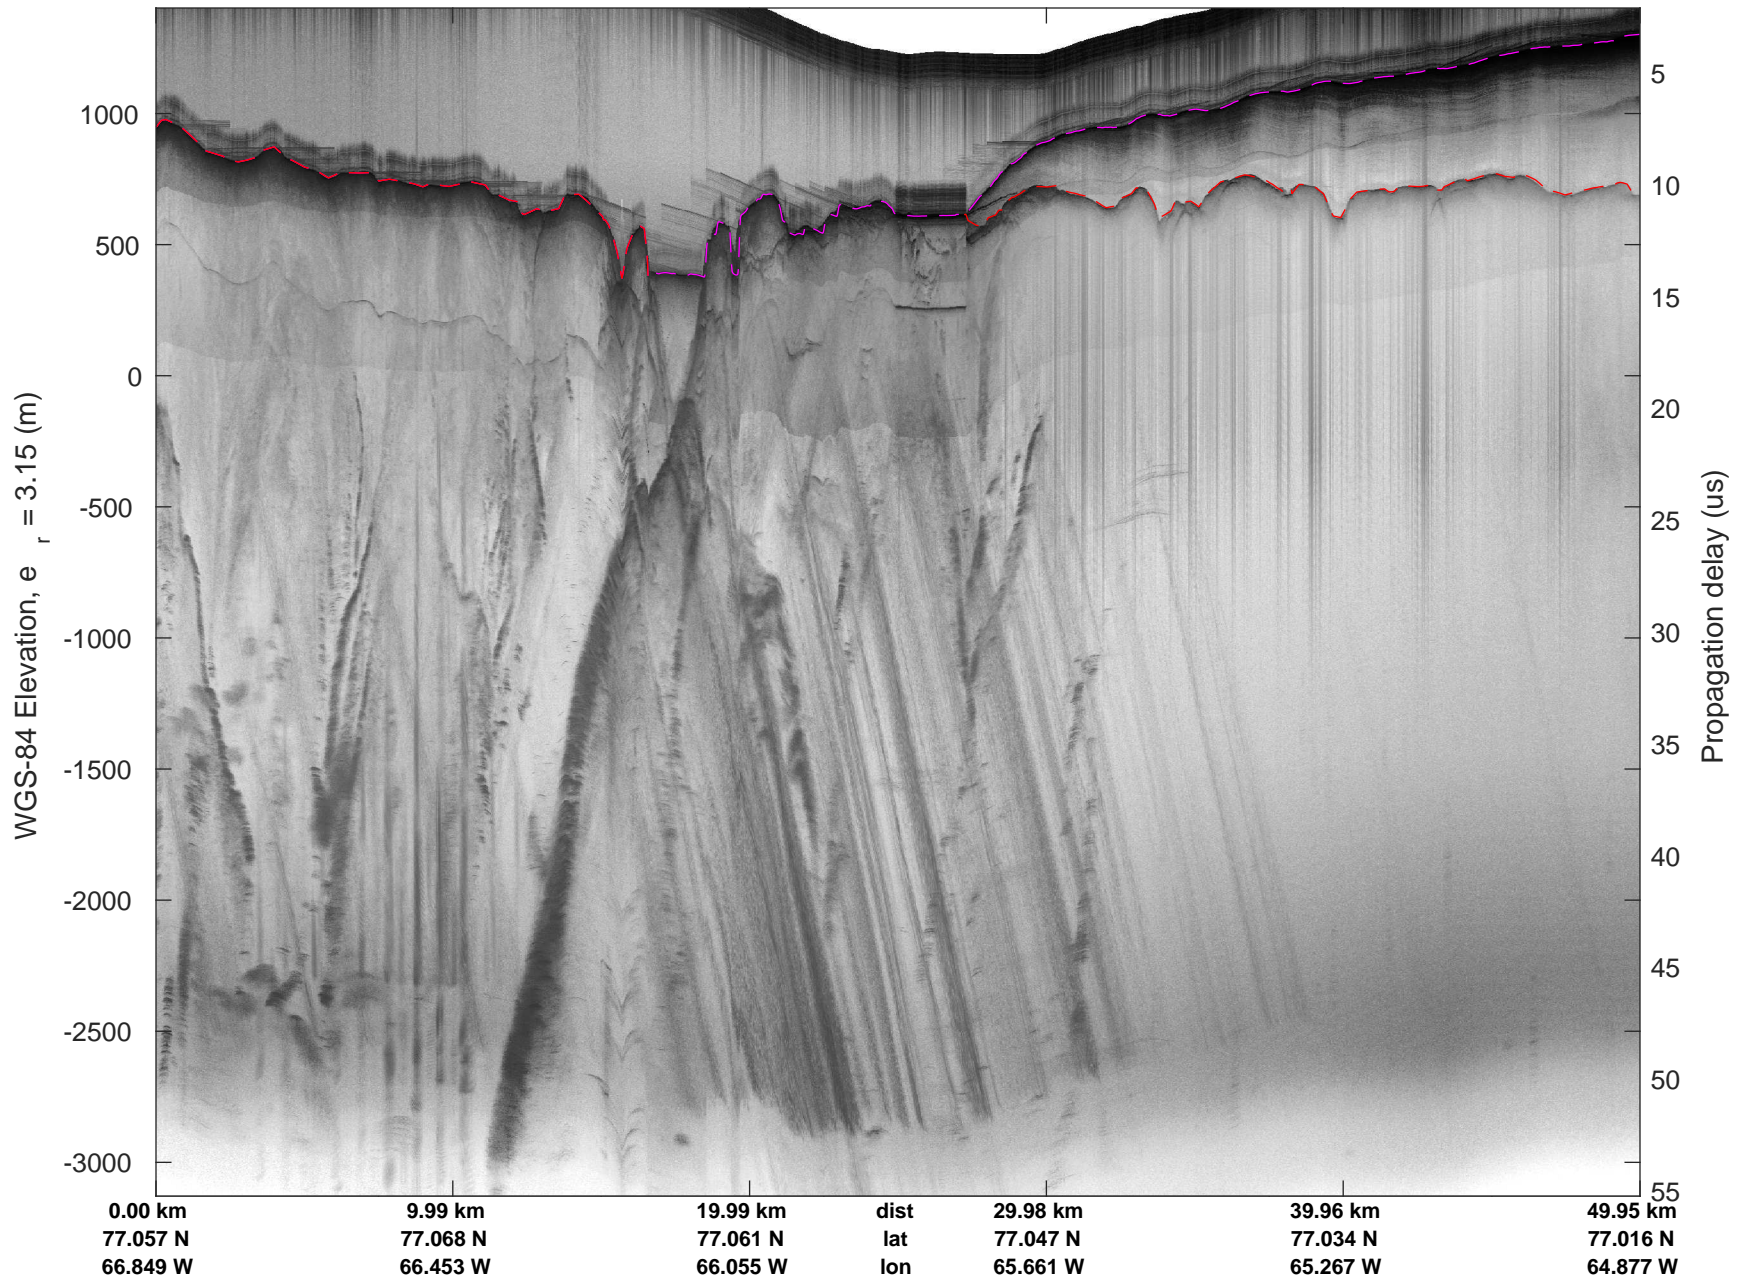

mcords5 2016\_Greenland\_P3: "Northwestern coast A" 20160510\_01\_027: 16:01:21.1 to 16:07:21.4 GPS

mcords5 2016\_Greenland\_P3: "Northwestern coast A" 20160510\_01\_028: 16:07:21.7 to 16:13:31.1 GPS

mcords5 2016\_Greenland\_P3: "Northwestern coast A" 20160510\_01\_028: 16:07:21.7 to 16:13:31.1 GPS