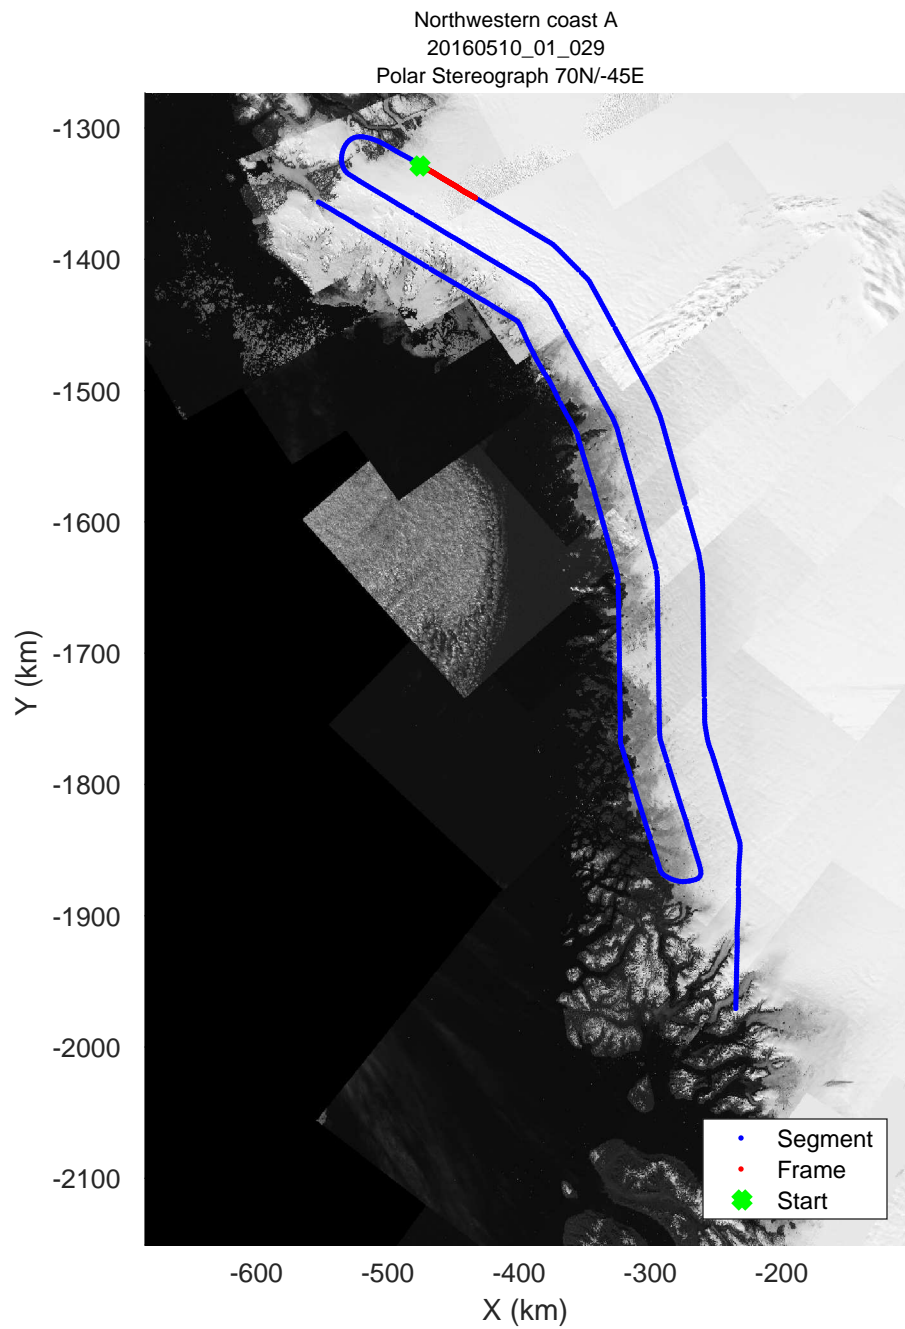

mcords5 2016\_Greenland\_P3: "Northwestern coast A" 20160510\_01\_027: 16:01:21.1 to 16:07:21.4 GPS

mcords5 2016\_Greenland\_P3: "Northwestern coast A" 20160510\_01\_028: 16:07:21.7 to 16:13:31.1 GPS

mcords5 2016\_Greenland\_P3: "Northwestern coast A" 20160510\_01\_028: 16:07:21.7 to 16:13:31.1 GPS