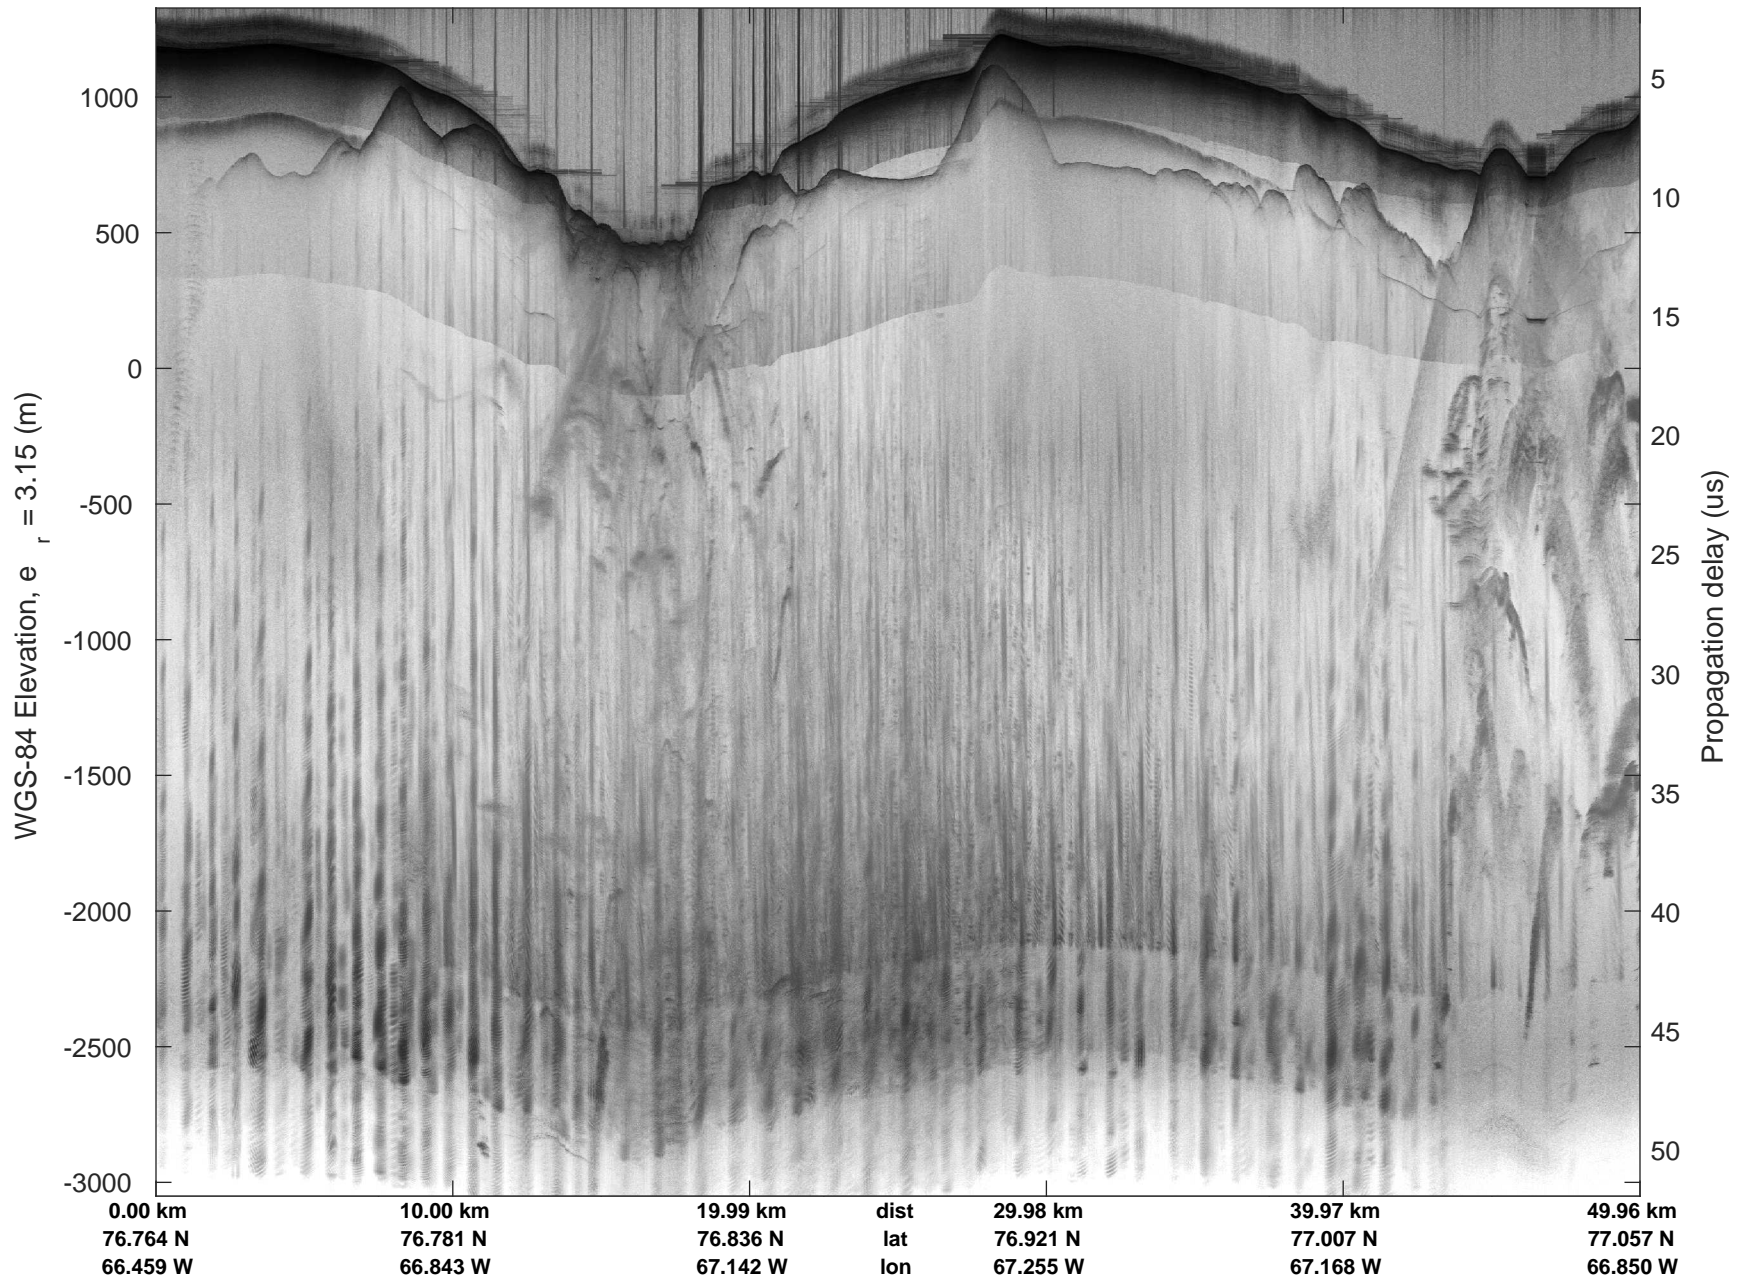

mcords5 2016\_Greenland\_P3: "Northwestern coast A" 20160510\_01\_026: 15:55:02.3 to 16:01:20.8 GPS

mcords5 2016\_Greenland\_P3: "Northwestern coast A" 20160510\_01\_026: 15:55:02.3 to 16:01:20.8 GPS

mcords5 2016\_Greenland\_P3: "Northwestern coast A" 20160510\_01\_027: 16:01:21.1 to 16:07:21.4 GPS