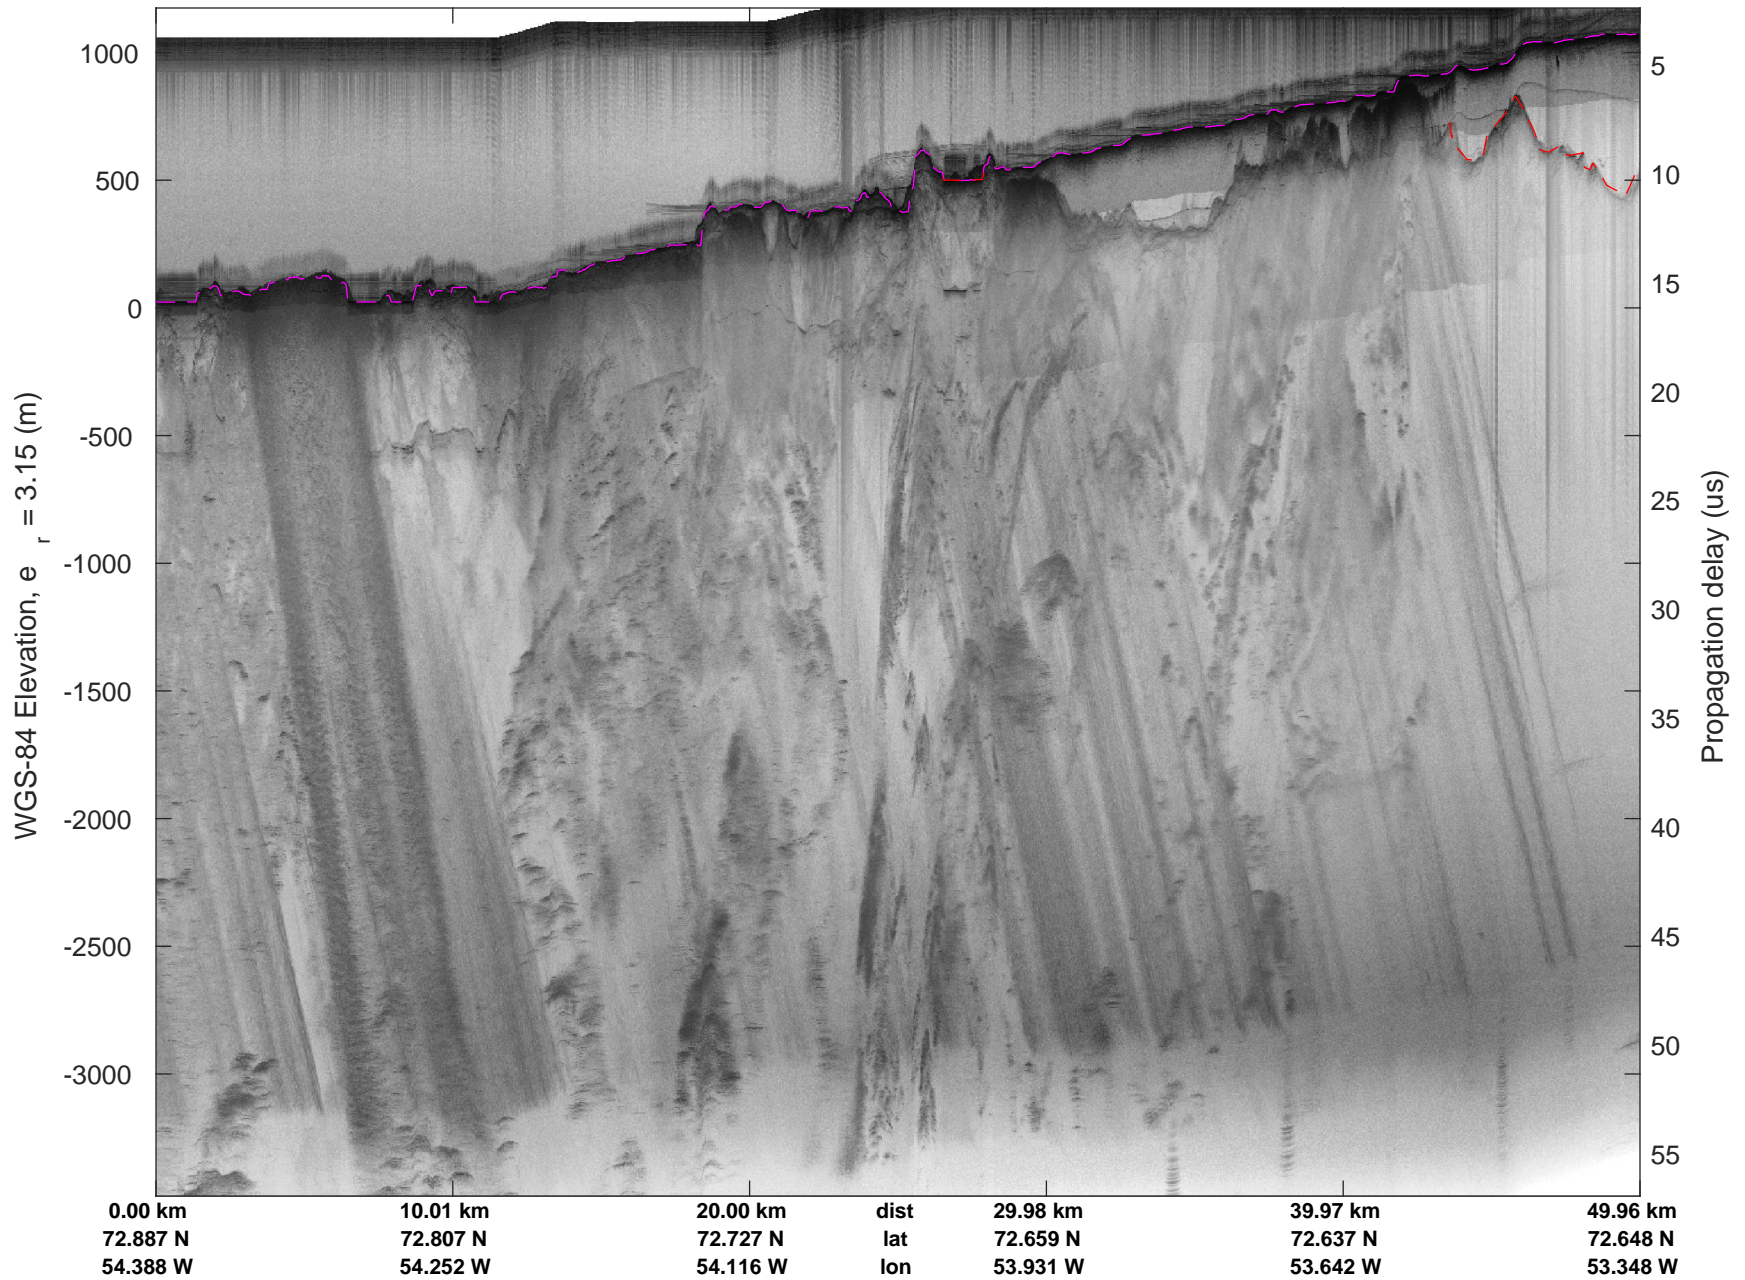

mcoords5 2016\_Greenland\_P3: "Northwestern coast A" 20160510\_01\_012: 14:27:34.8 to 14:34:07.0 GPS

mcords5 2016\_Greenland\_P3: "Northwestern coast A" 20160510\_01\_013: 14:34:07.3 to 14:40:20.6 GPS

mcords5 2016\_Greenland\_P3: "Northwestern coast A" 20160510\_01\_013: 14:34:07.3 to 14:40:20.6 GPS