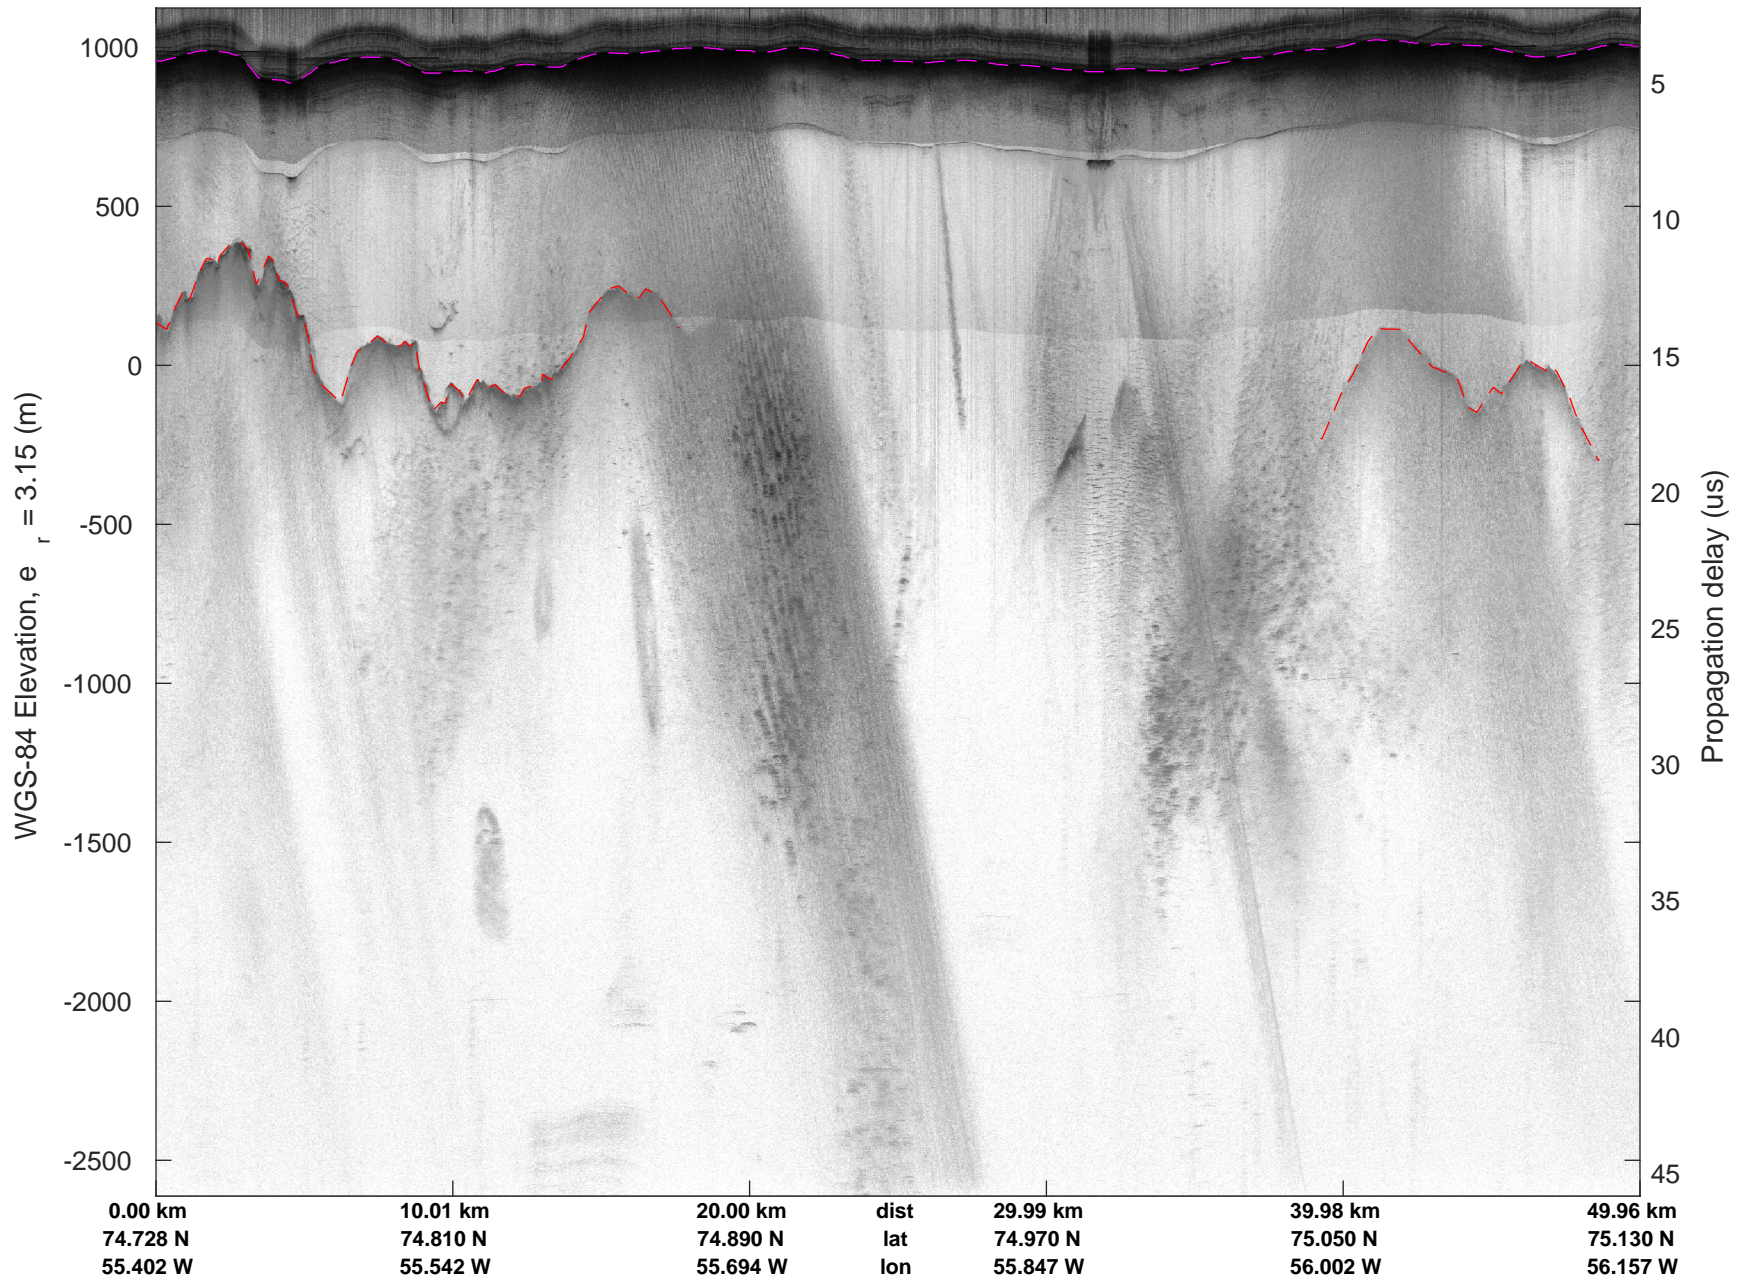

mcoords5 2016\_Greenland\_P3: "Northwestern coast A" 20160510\_01\_018: 15:06:00.2 to 15:12:06.1 GPS

mcords5 2016\_Greenland\_P3: "Northwestern coast A" 20160510\_01\_019: 15:12:06.3 to 15:18:13.6 GPS

mcor5 2016\_Greenland\_P3: "Northwestern coast A" 20160510\_01\_019: 15:12:06.3 to 15:18:13.6 GPS