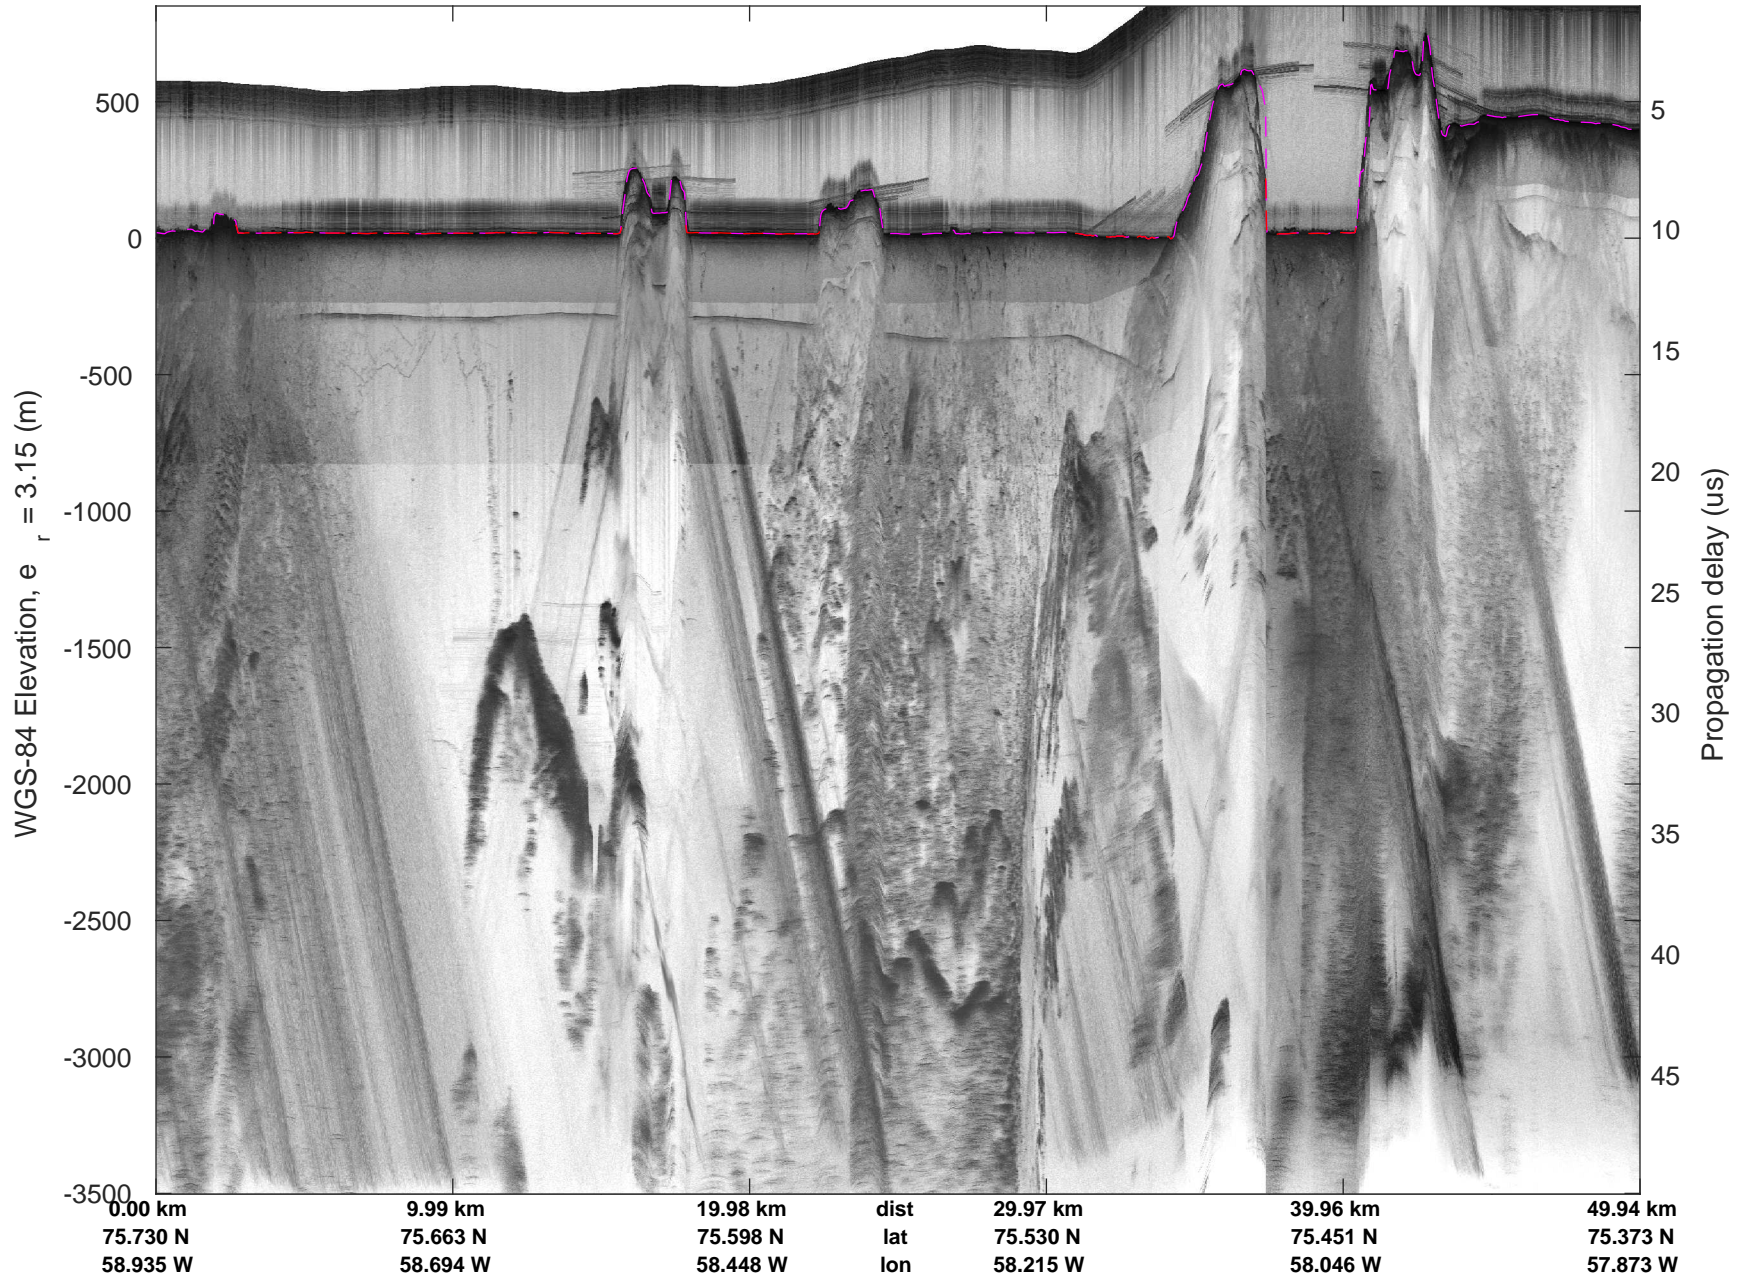

mcords5 2016_Greenland_P3: "Northwestern coast A" 20160510_01_006: 13:48:39.3 to 13:55:10.5 GPS