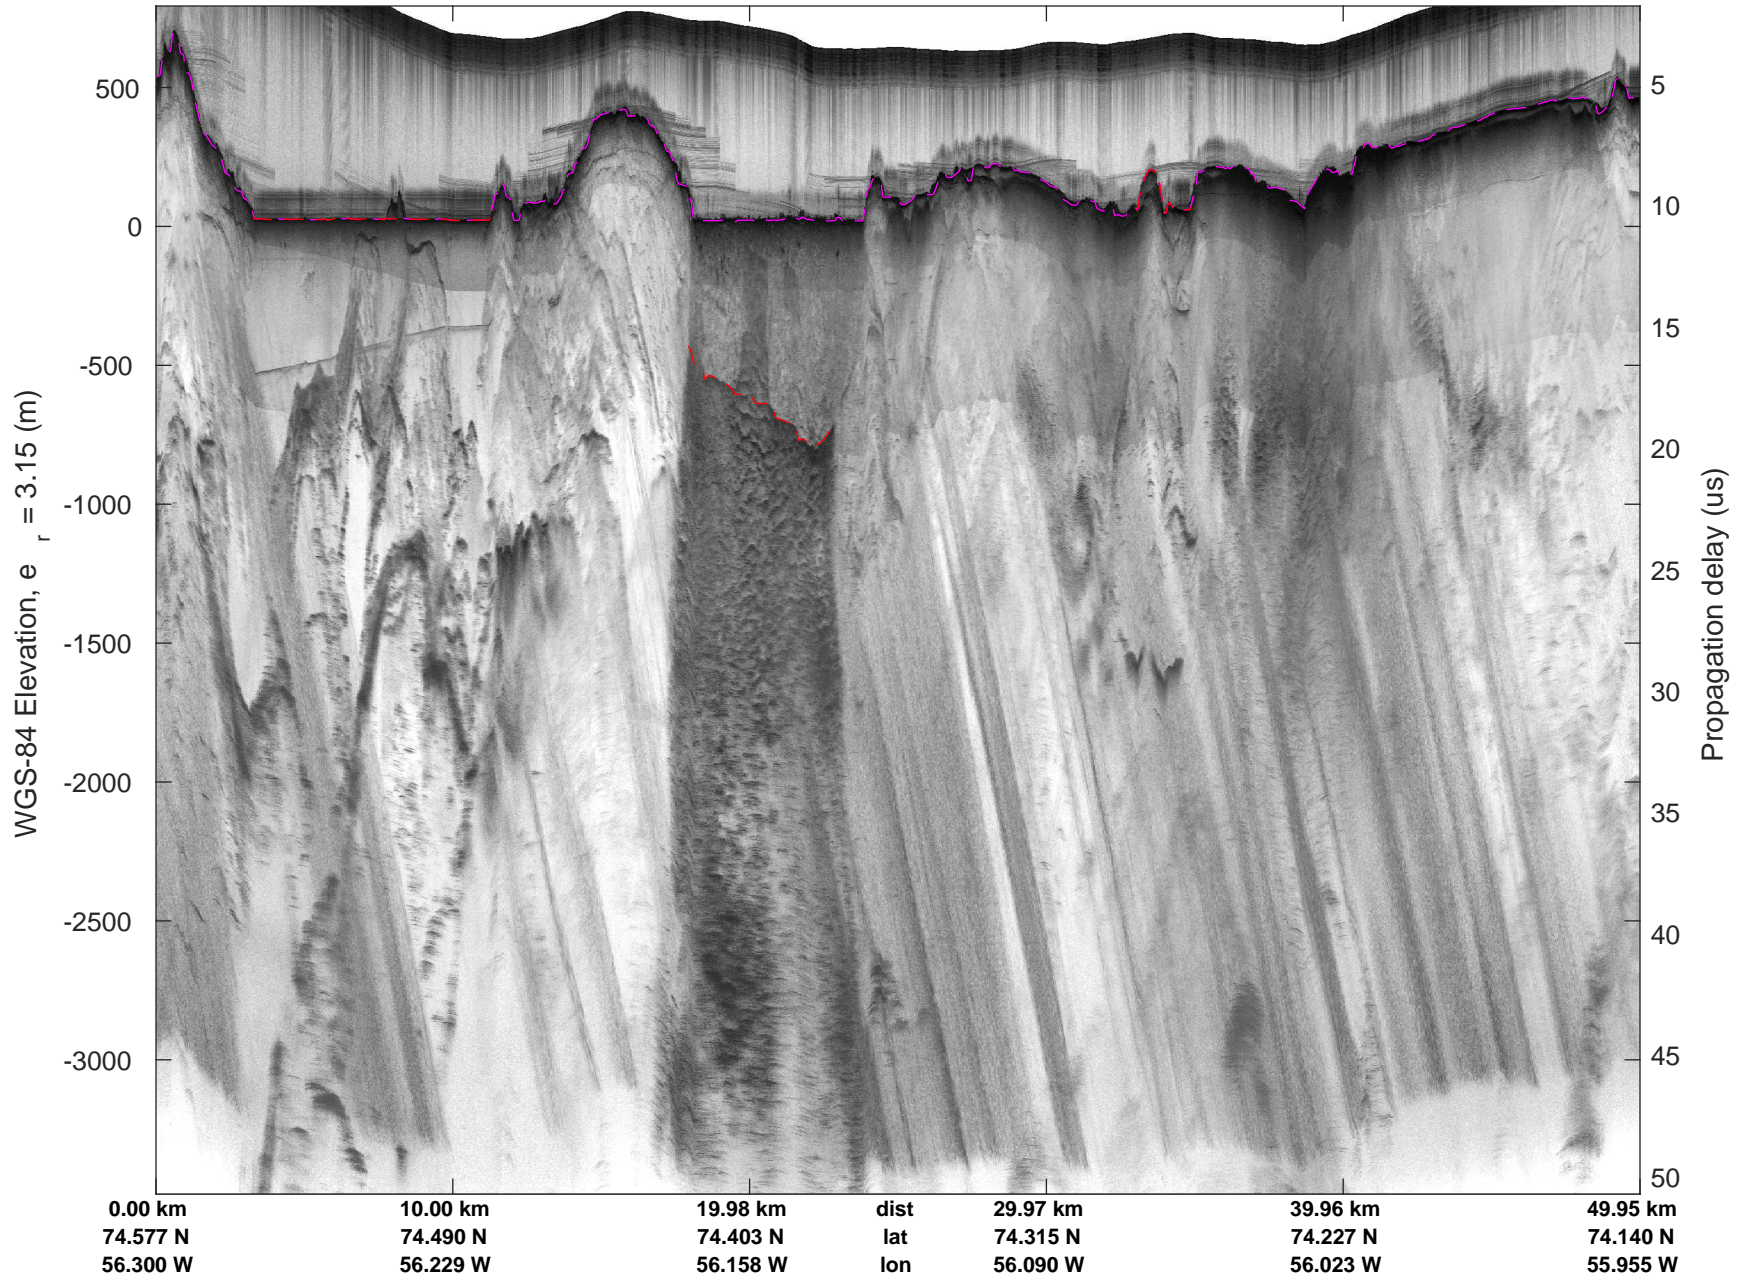

mcords5 2016_Greenland_P3: "Northwestern coast A" 20160510_01_009: 14:08:22.8 to 14:14:56.4 GPS