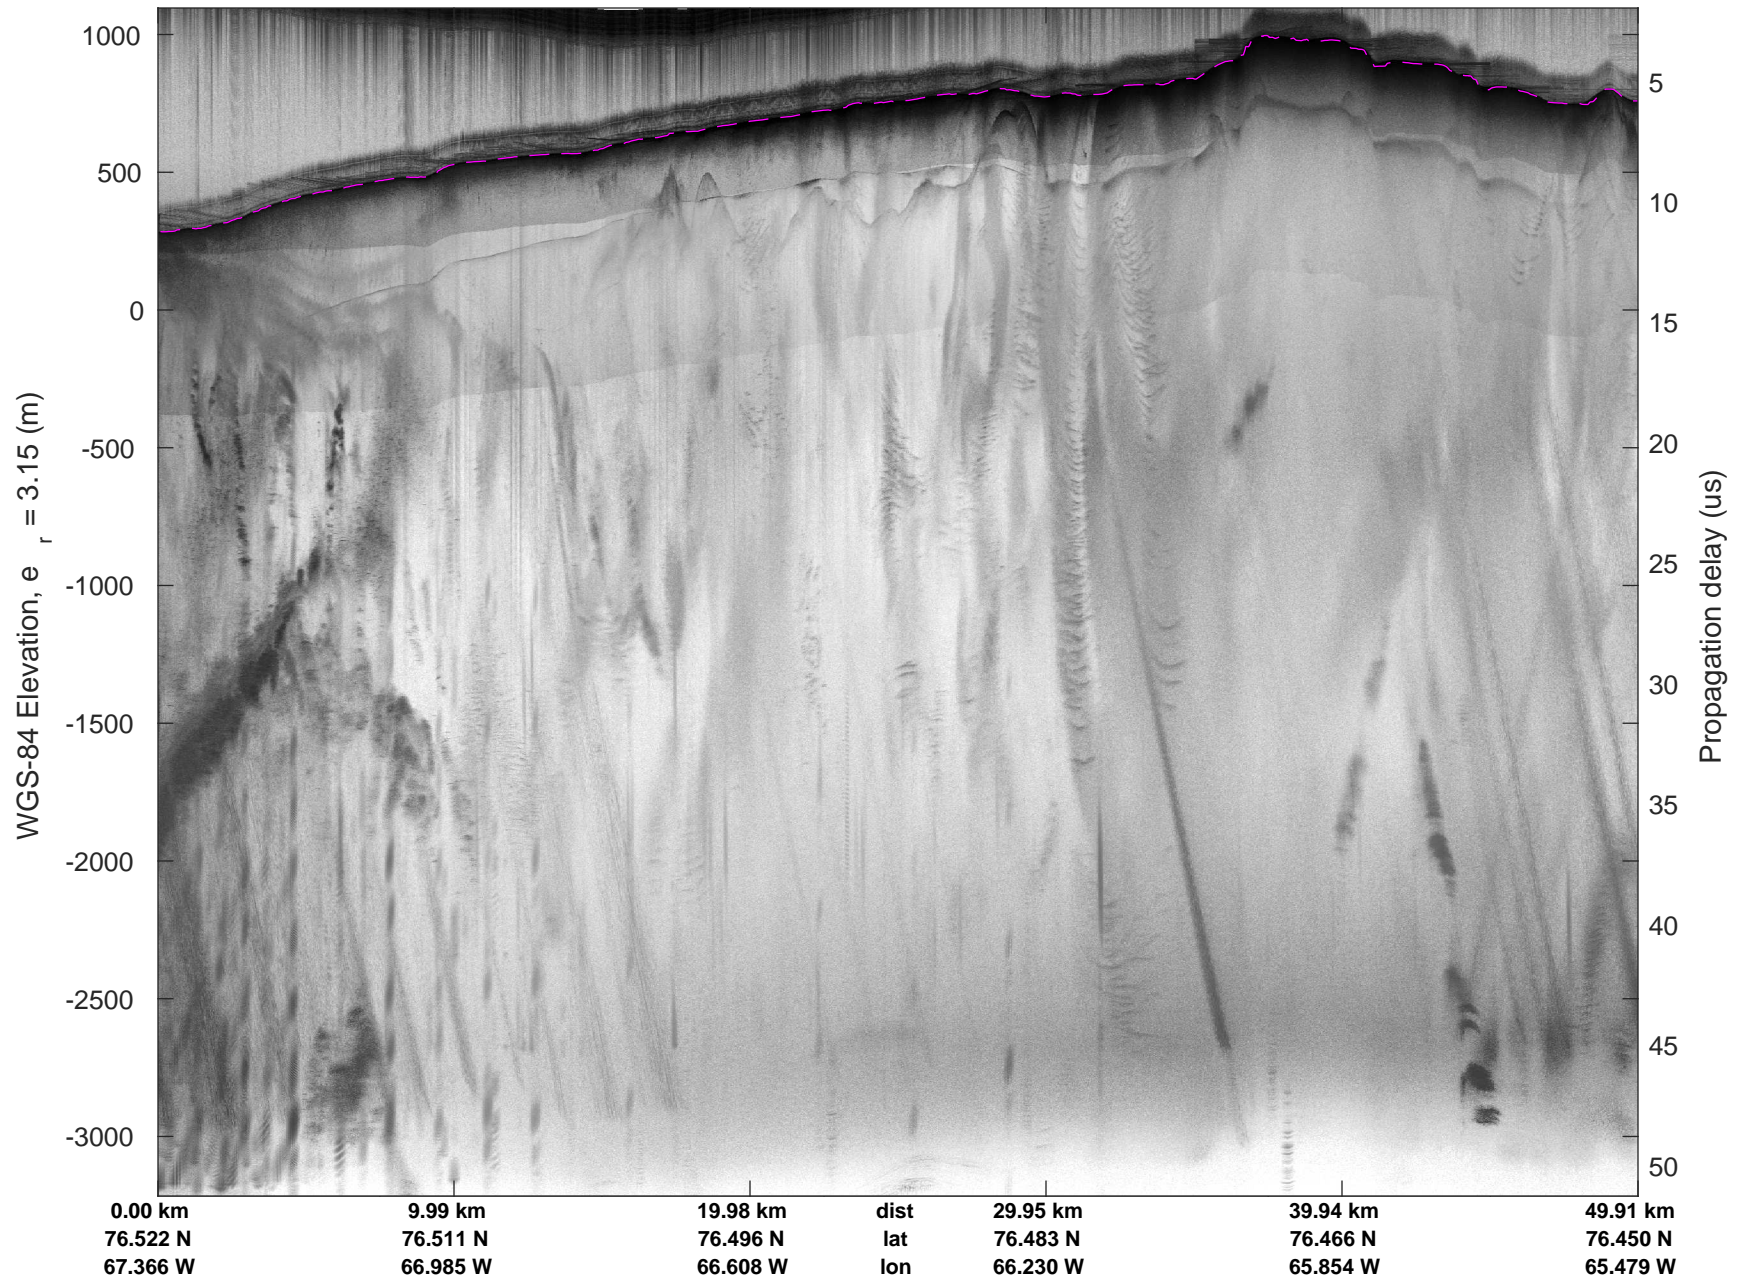

mcords5 2016\_Greenland\_P3: "Northwestern coast A" 20160510\_01\_001: 13:16:38.2 to 13:22:57.6 GPS

mcords5 2016\_Greenland\_P3: "Northwestern coast A" 20160510\_01\_001: 13:16:38.2 to 13:22:57.6 GPS

mcords5 2016\_Greenland\_P3: "Northwestern coast A" 20160510\_01\_002: 13:22:57.8 to 13:29:14.3 GPS