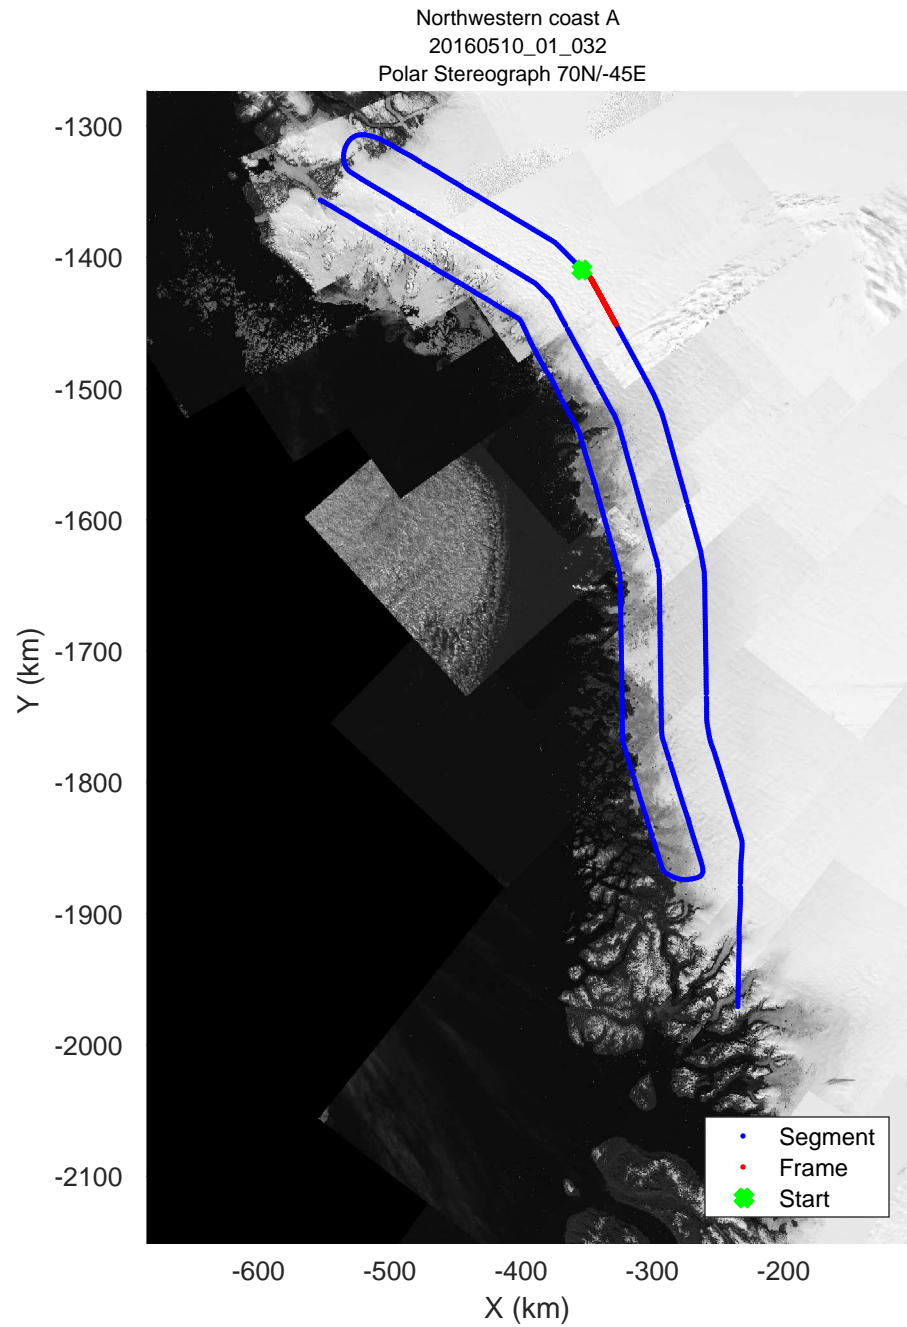

mcords5 2016\_Greenland\_P3: "Northwestern coast A" 20160510\_01\_030: 16:19:45.4 to 16:25:56.5 GPS

mconds5 2016\_Greenland\_P3: "Northwestern coast A" 20160510\_01\_031: 16:25:56.7 to 16:32:05.6 GPS

mcords5 2016\_Greenland\_P3: "Northwestern coast A" 20160510\_01\_031: 16:25:56.7 to 16:32:05.6 GPS