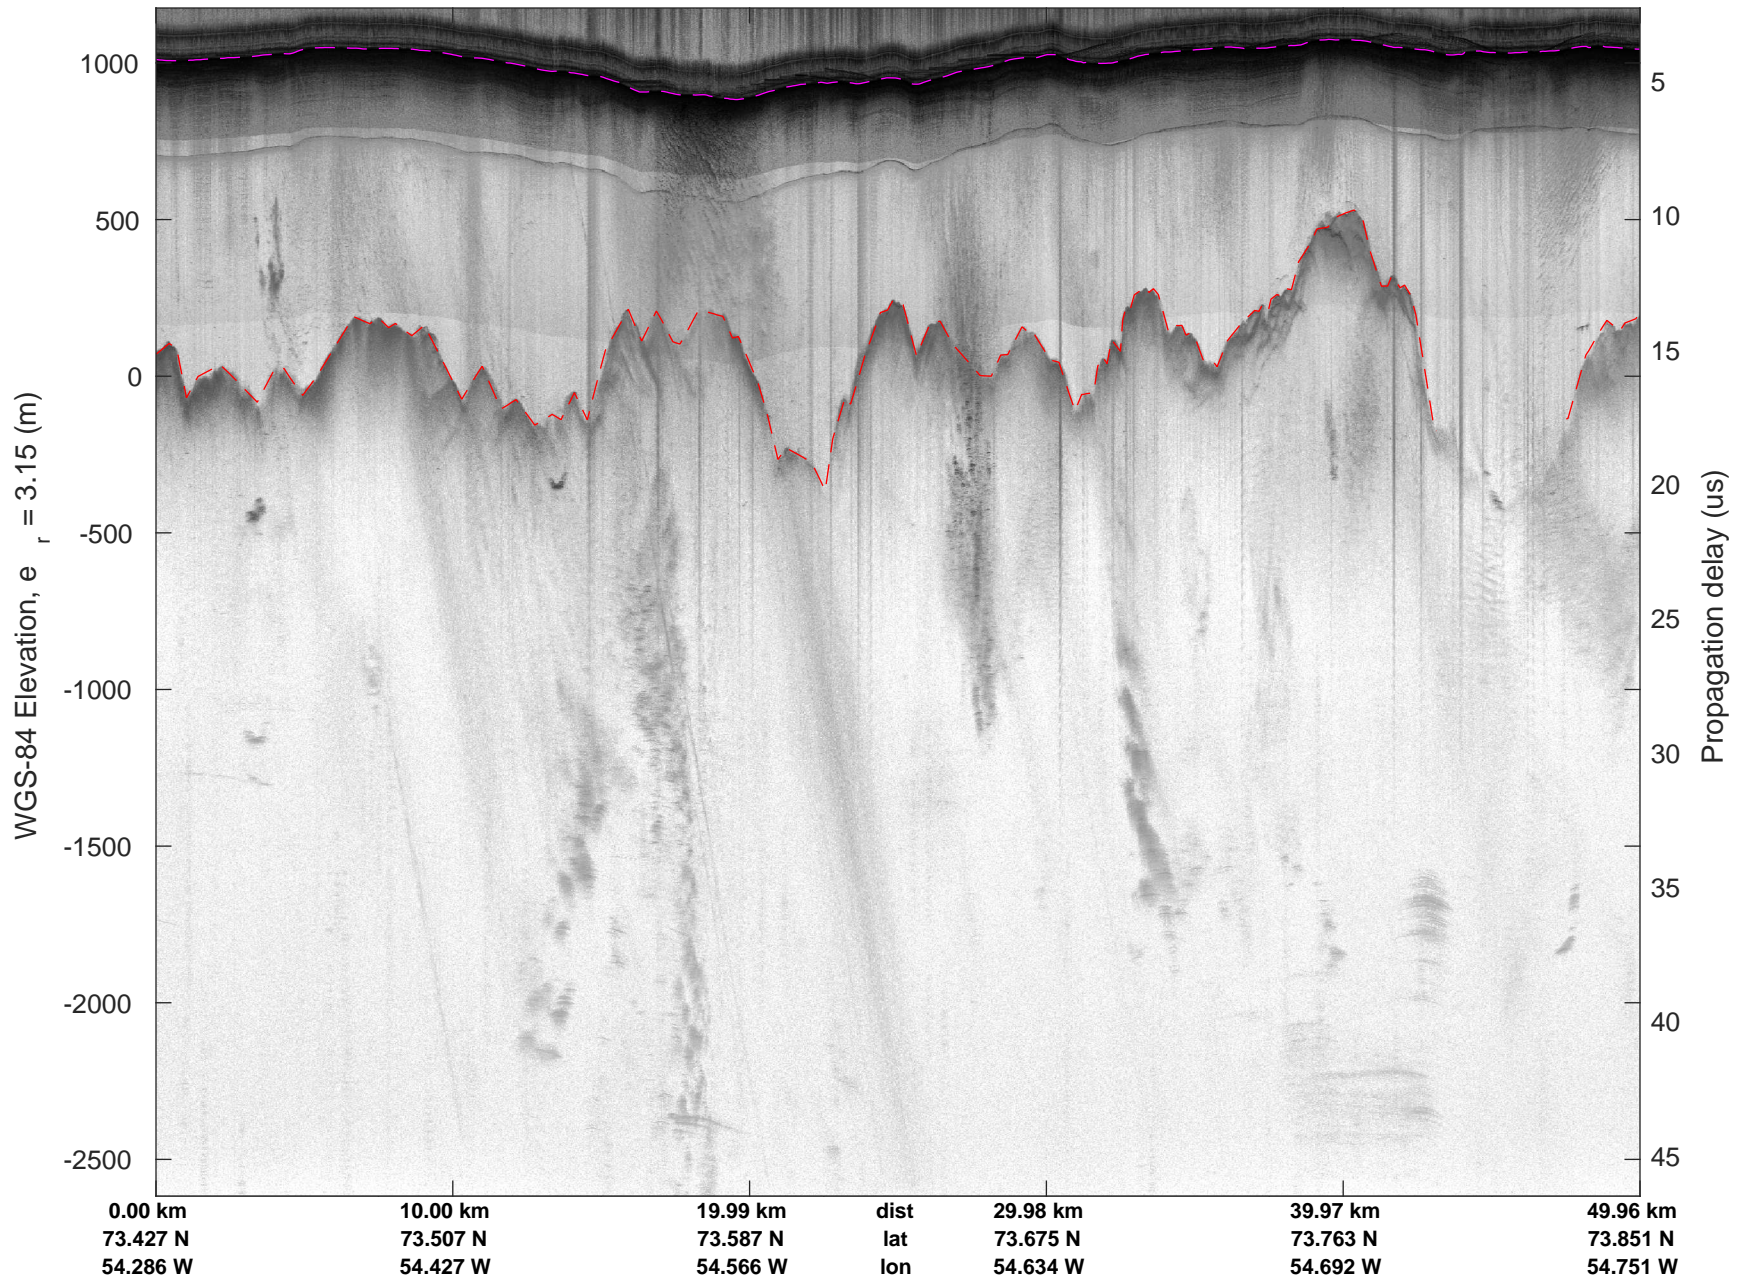

mcords5 2016\_Greenland\_P3: "Northwestern coast A" 20160510\_01\_015: 14:46:49.8 to 14:53:19.6 GPS

mcords5 2016\_Greenland\_P3: "Northwestern coast A" 20160510\_01\_016: 14:53:19.9 to 14:59:47.2 GPS

mcoords5 2016\_Greenland\_P3: "Northwestern coast A" 20160510\_01\_016: 14:53:19.9 to 14:59:47.2 GPS