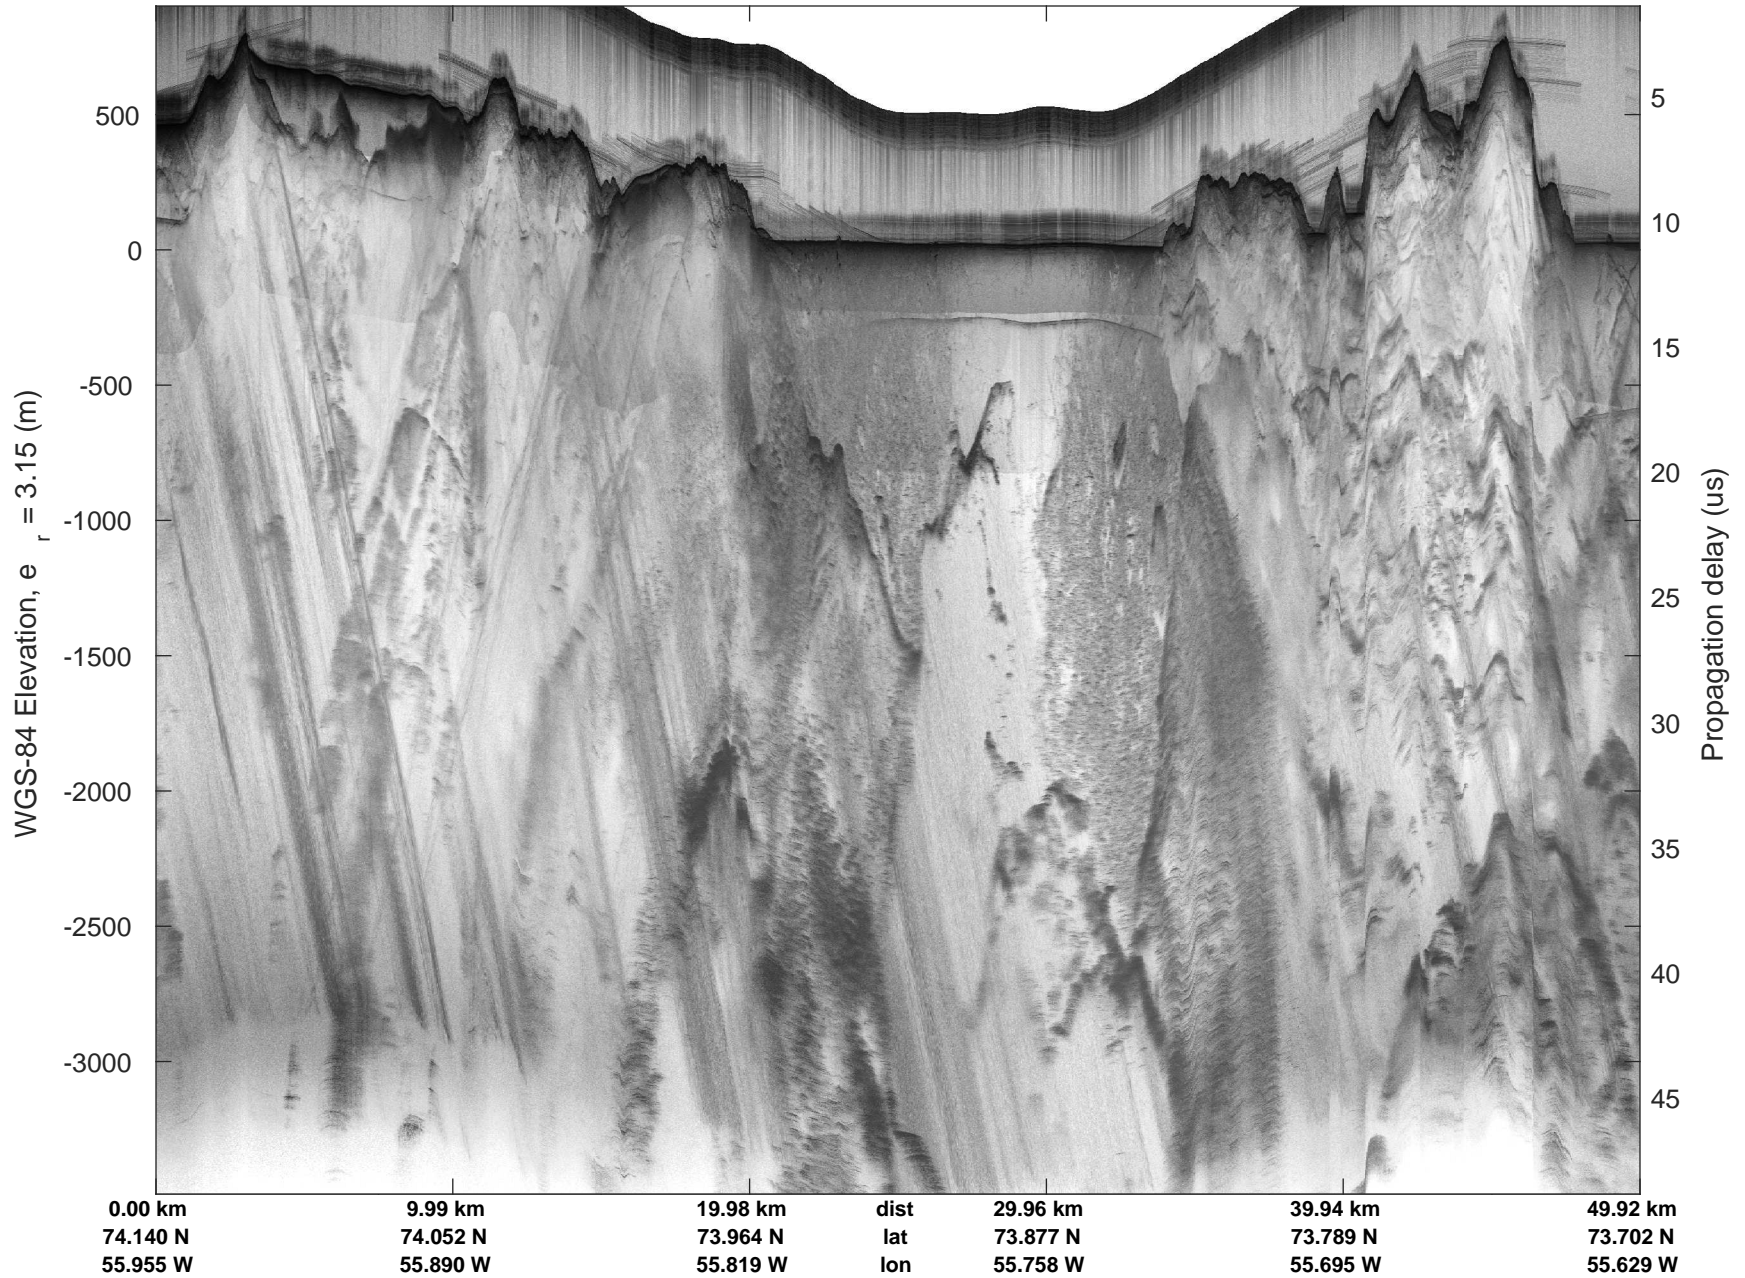

mcords5 2016_Greenland_P3: "Northwestern coast A" 20160510_01_010: 14:14:56.7 to 14:21:09.7 GPS