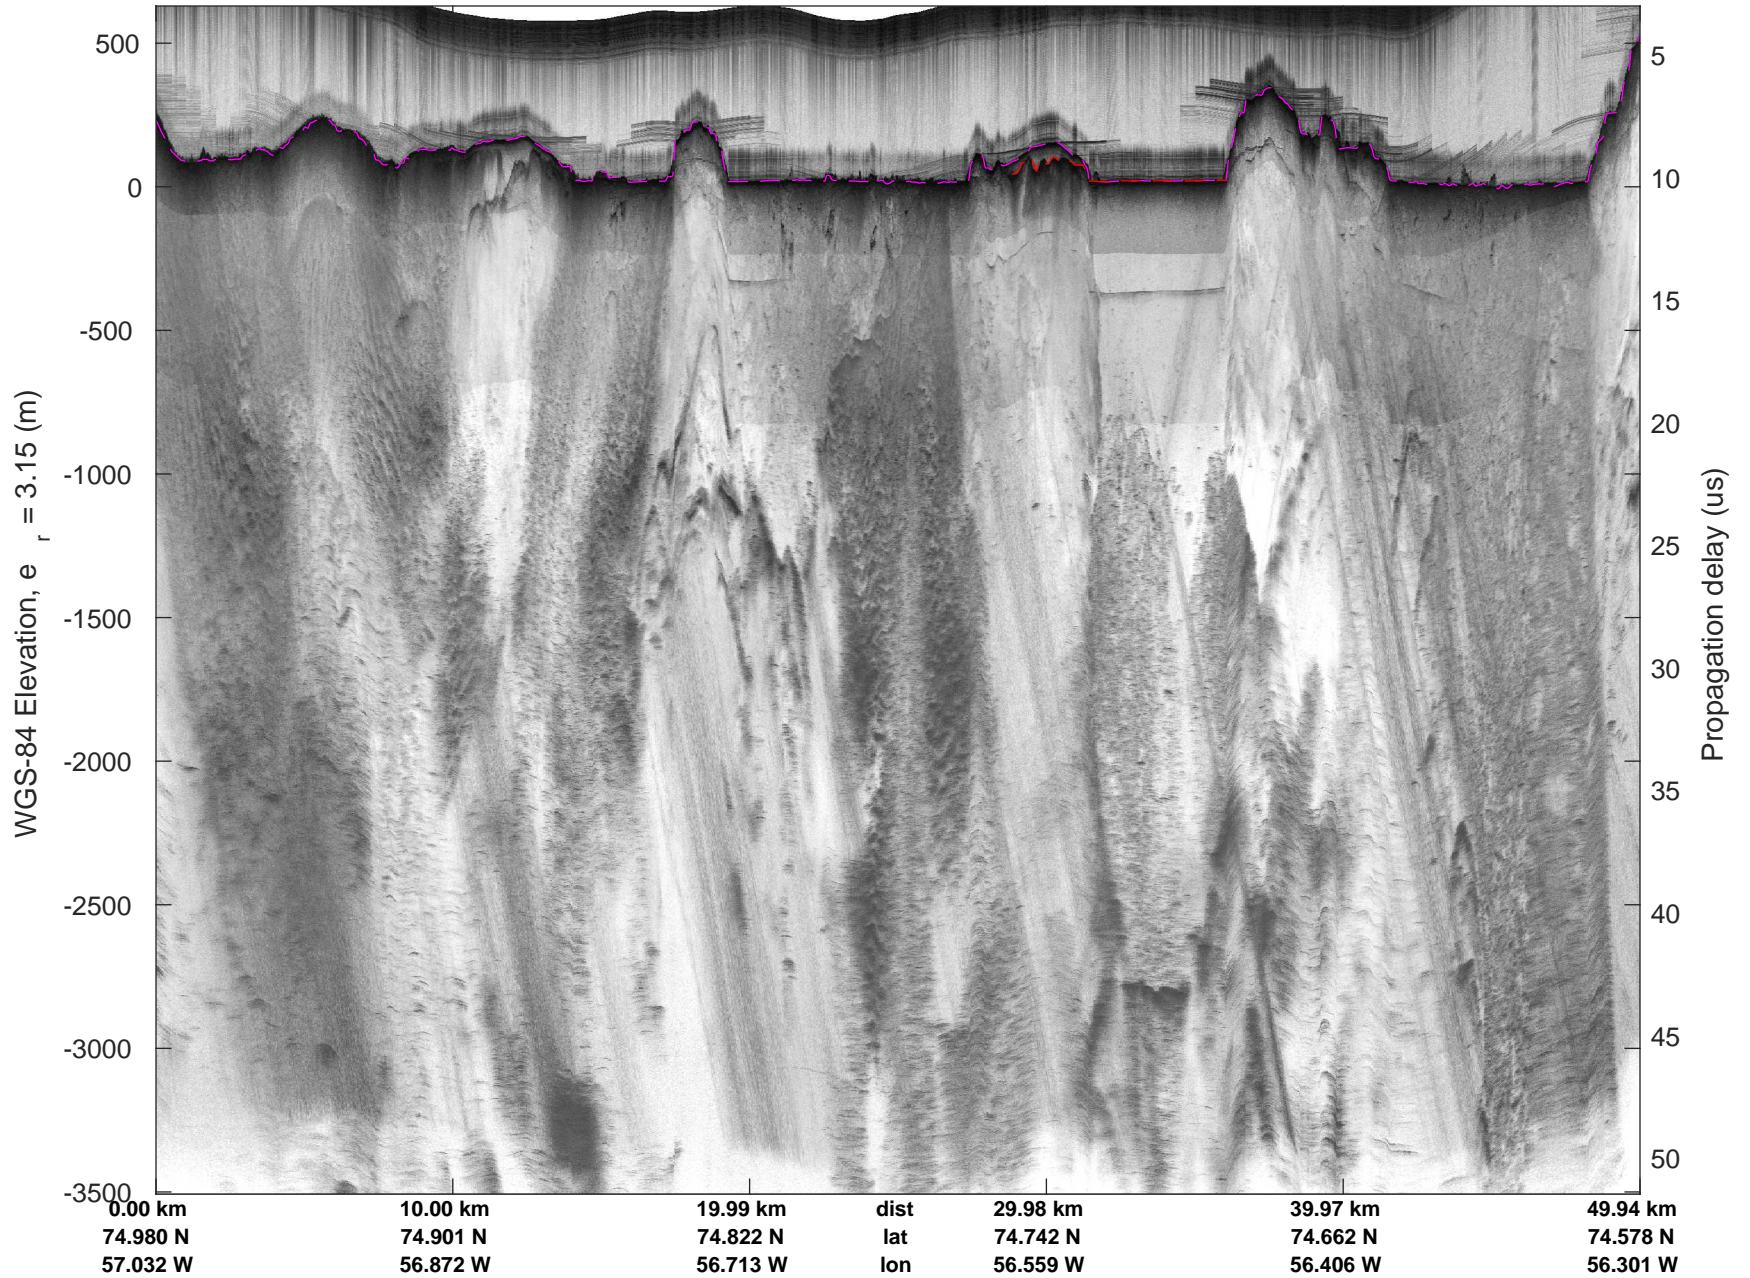

mcords5 2016_Greenland_P3: "Northwestern coast A" 20160510_01_008: 14:01:46.1 to 14:08:22.5 GPS