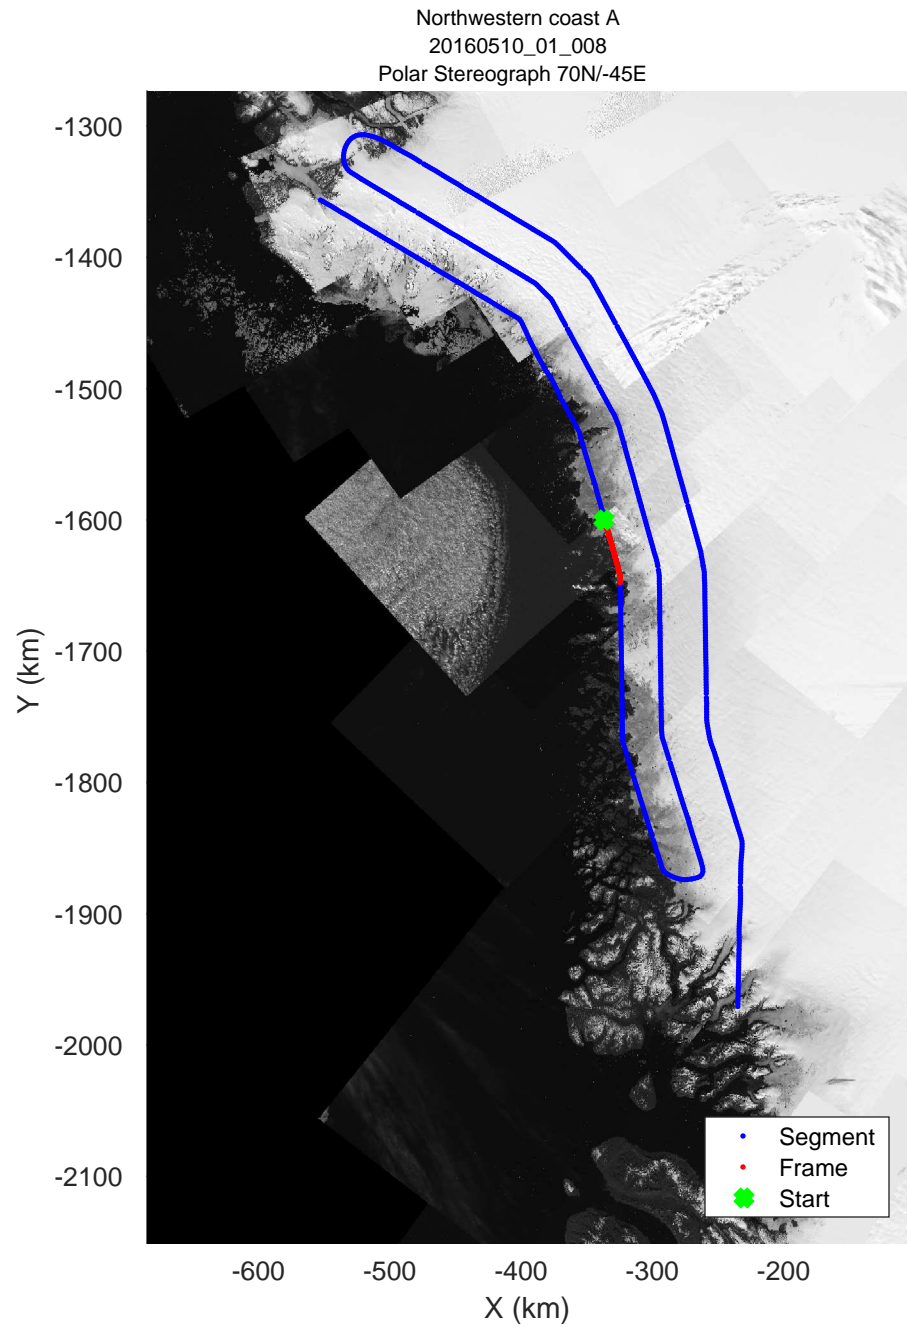

mcords5 2016\_Greenland\_P3: "Northwestern coast A" 20160510\_01\_006: 13:48:39.3 to 13:55:10.5 GPS

mcords5 2016\_Greenland\_P3: "Northwestern coast A" 20160510\_01\_007: 13:55:10.7 to 14:01:45.9 GPS

mcoords5 2016\_Greenland\_P3: "Northwestern coast A" 20160510\_01\_007: 13:55:10.7 to 14:01:45.9 GPS