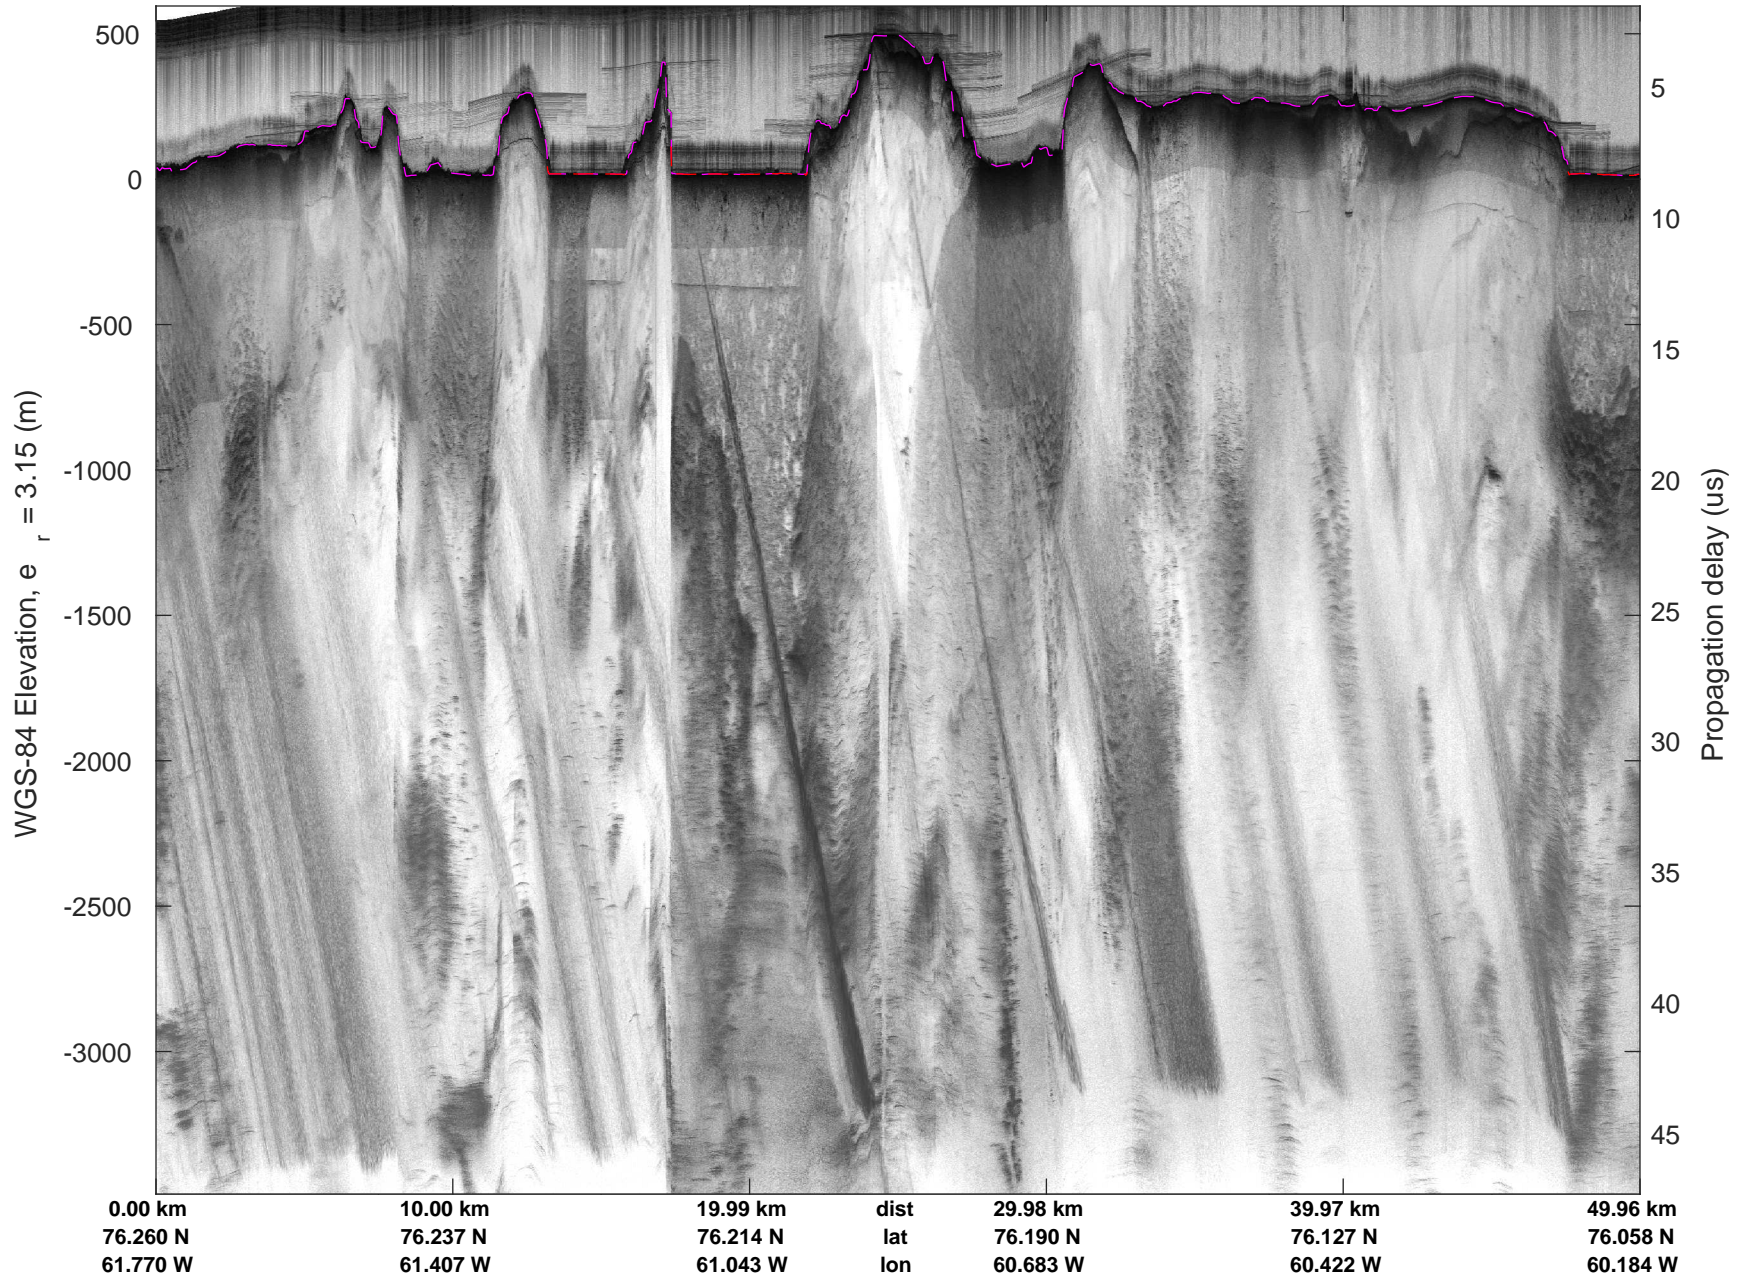

mcords5 2016_Greenland_P3: "Northwestern coast A" 20160510_01_004: 13:35:42.4 to 13:42:14.1 GPS