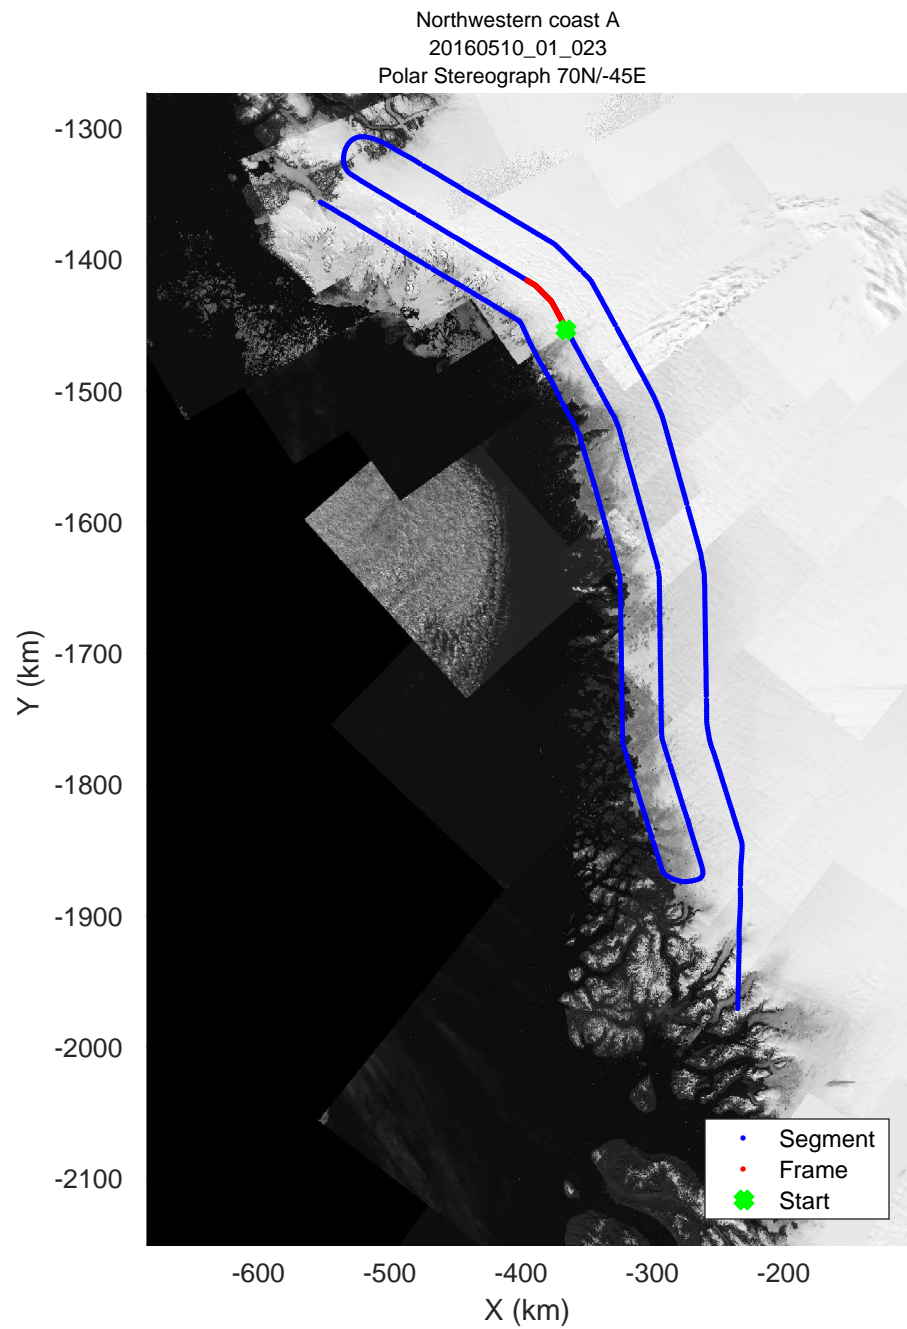

mcords5 2016\_Greenland\_P3: "Northwestern coast A" 20160510\_01\_021: 15:24:21.6 to 15:30:26.5 GPS

mcords5 2016\_Greenland\_P3: "Northwestern coast A" 20160510\_01\_022: 15:30:26.7 to 15:36:31.0 GPS

mcords5 2016\_Greenland\_P3: "Northwestern coast A" 20160510\_01\_022: 15:30:26.7 to 15:36:31.0 GPS