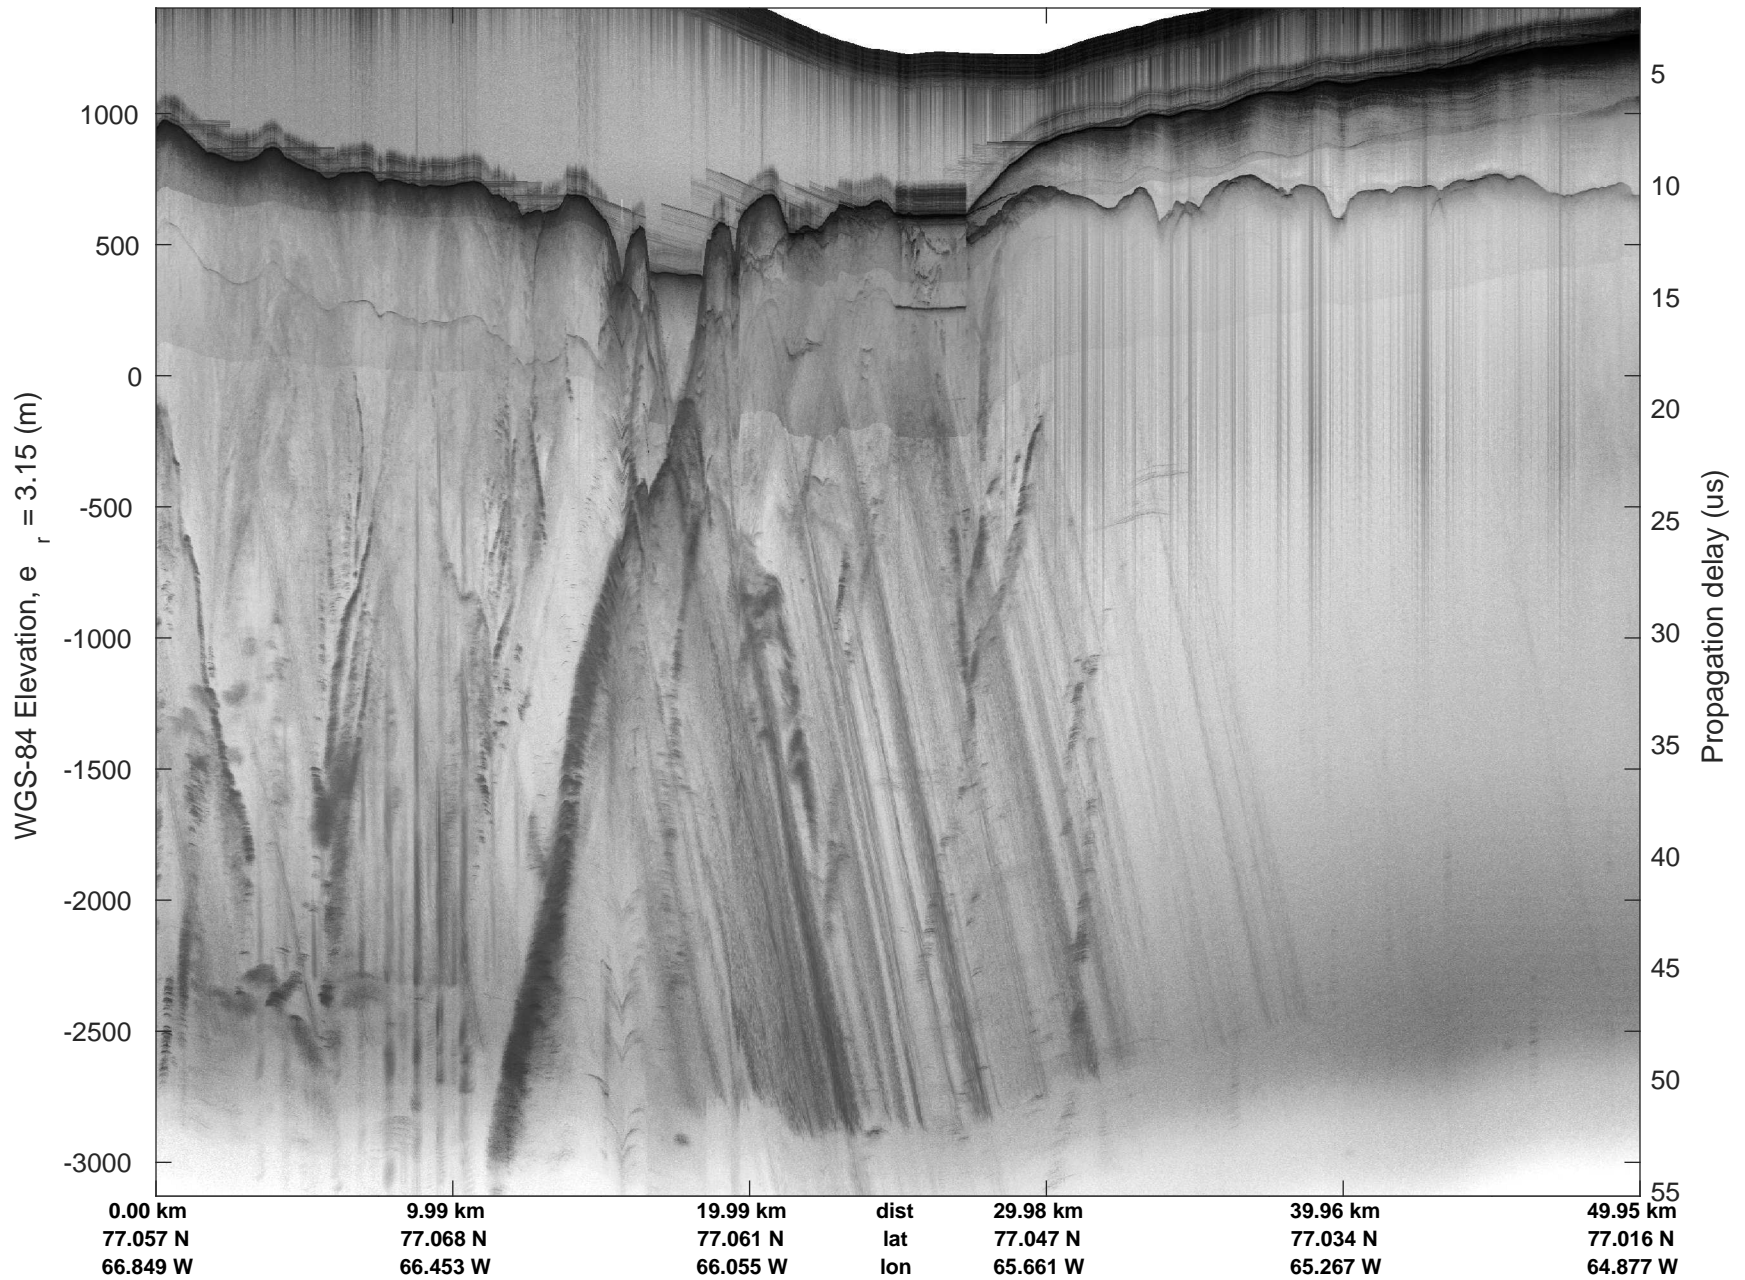

mcords5 2016_Greenland_P3: "Northwestern coast A" 20160510_01_028: 16:07:21.7 to 16:13:31.1 GPS