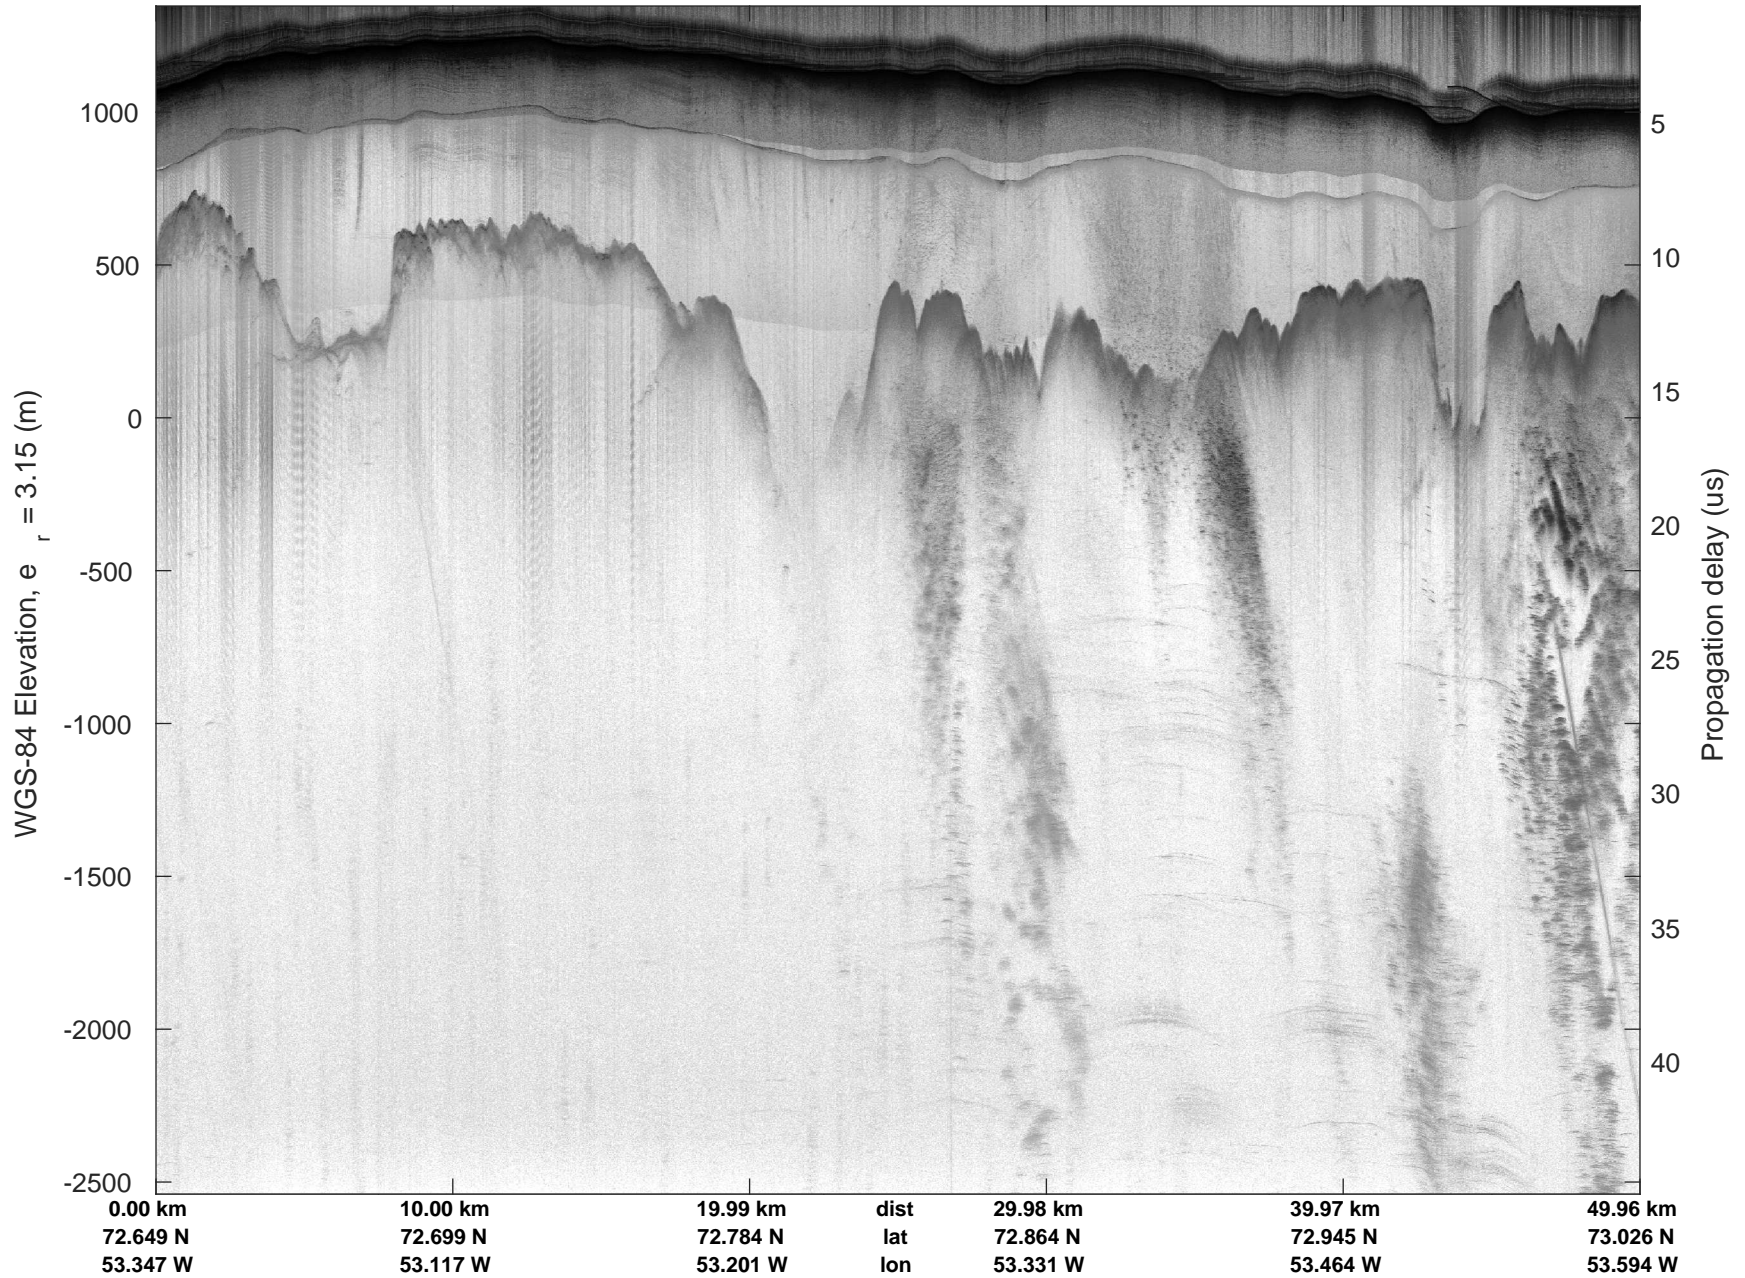

mconds5 2016_Greenland_P3: "Northwestern coast A" 20160510_01_014: 14:40:20.9 to 14:46:49.5 GPS