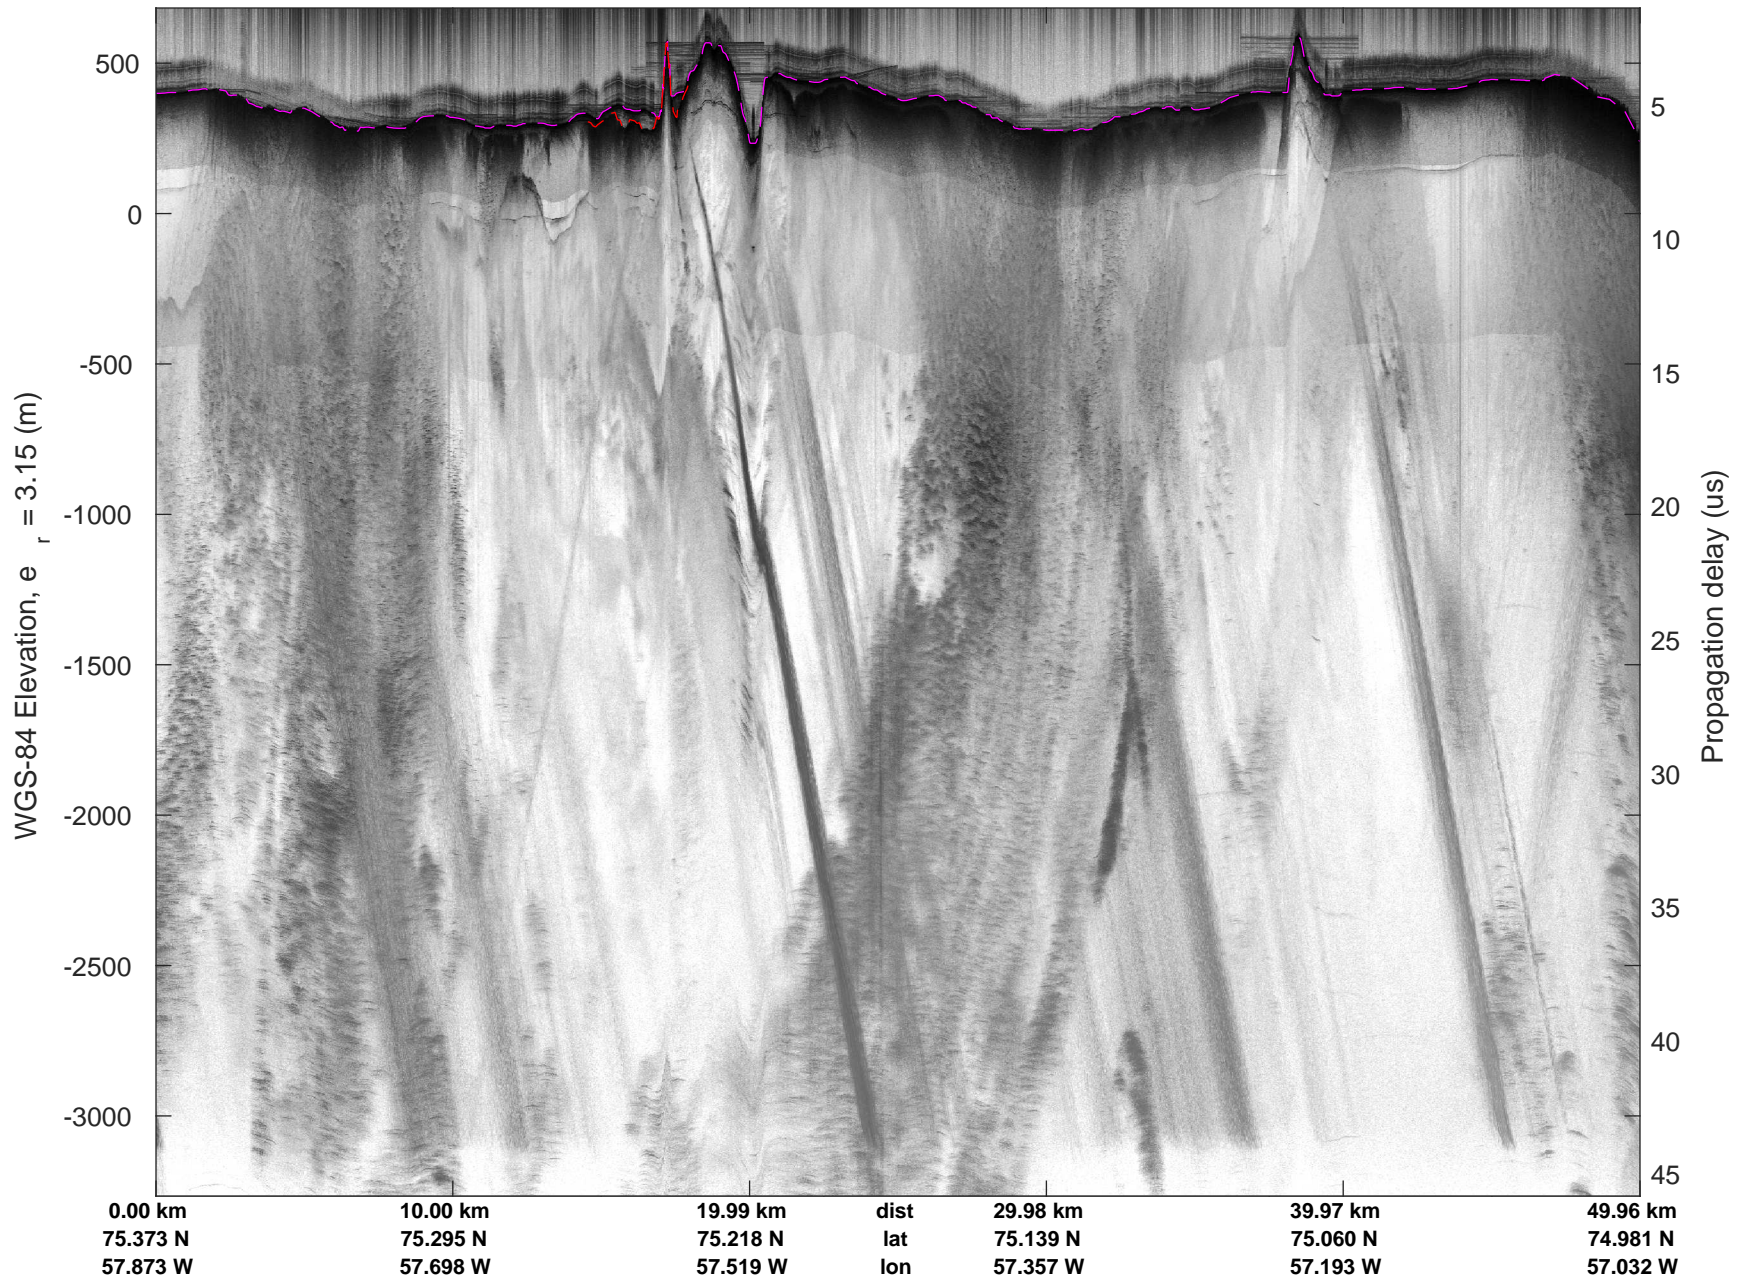

mcords5 2016\_Greenland\_P3: "Northwestern coast A" 20160510\_01\_006: 13:48:39.3 to 13:55:10.5 GPS

mcords5 2016\_Greenland\_P3: "Northwestern coast A" 20160510\_01\_007: 13:55:10.7 to 14:01:45.9 GPS

mcoords5 2016\_Greenland\_P3: "Northwestern coast A" 20160510\_01\_007: 13:55:10.7 to 14:01:45.9 GPS