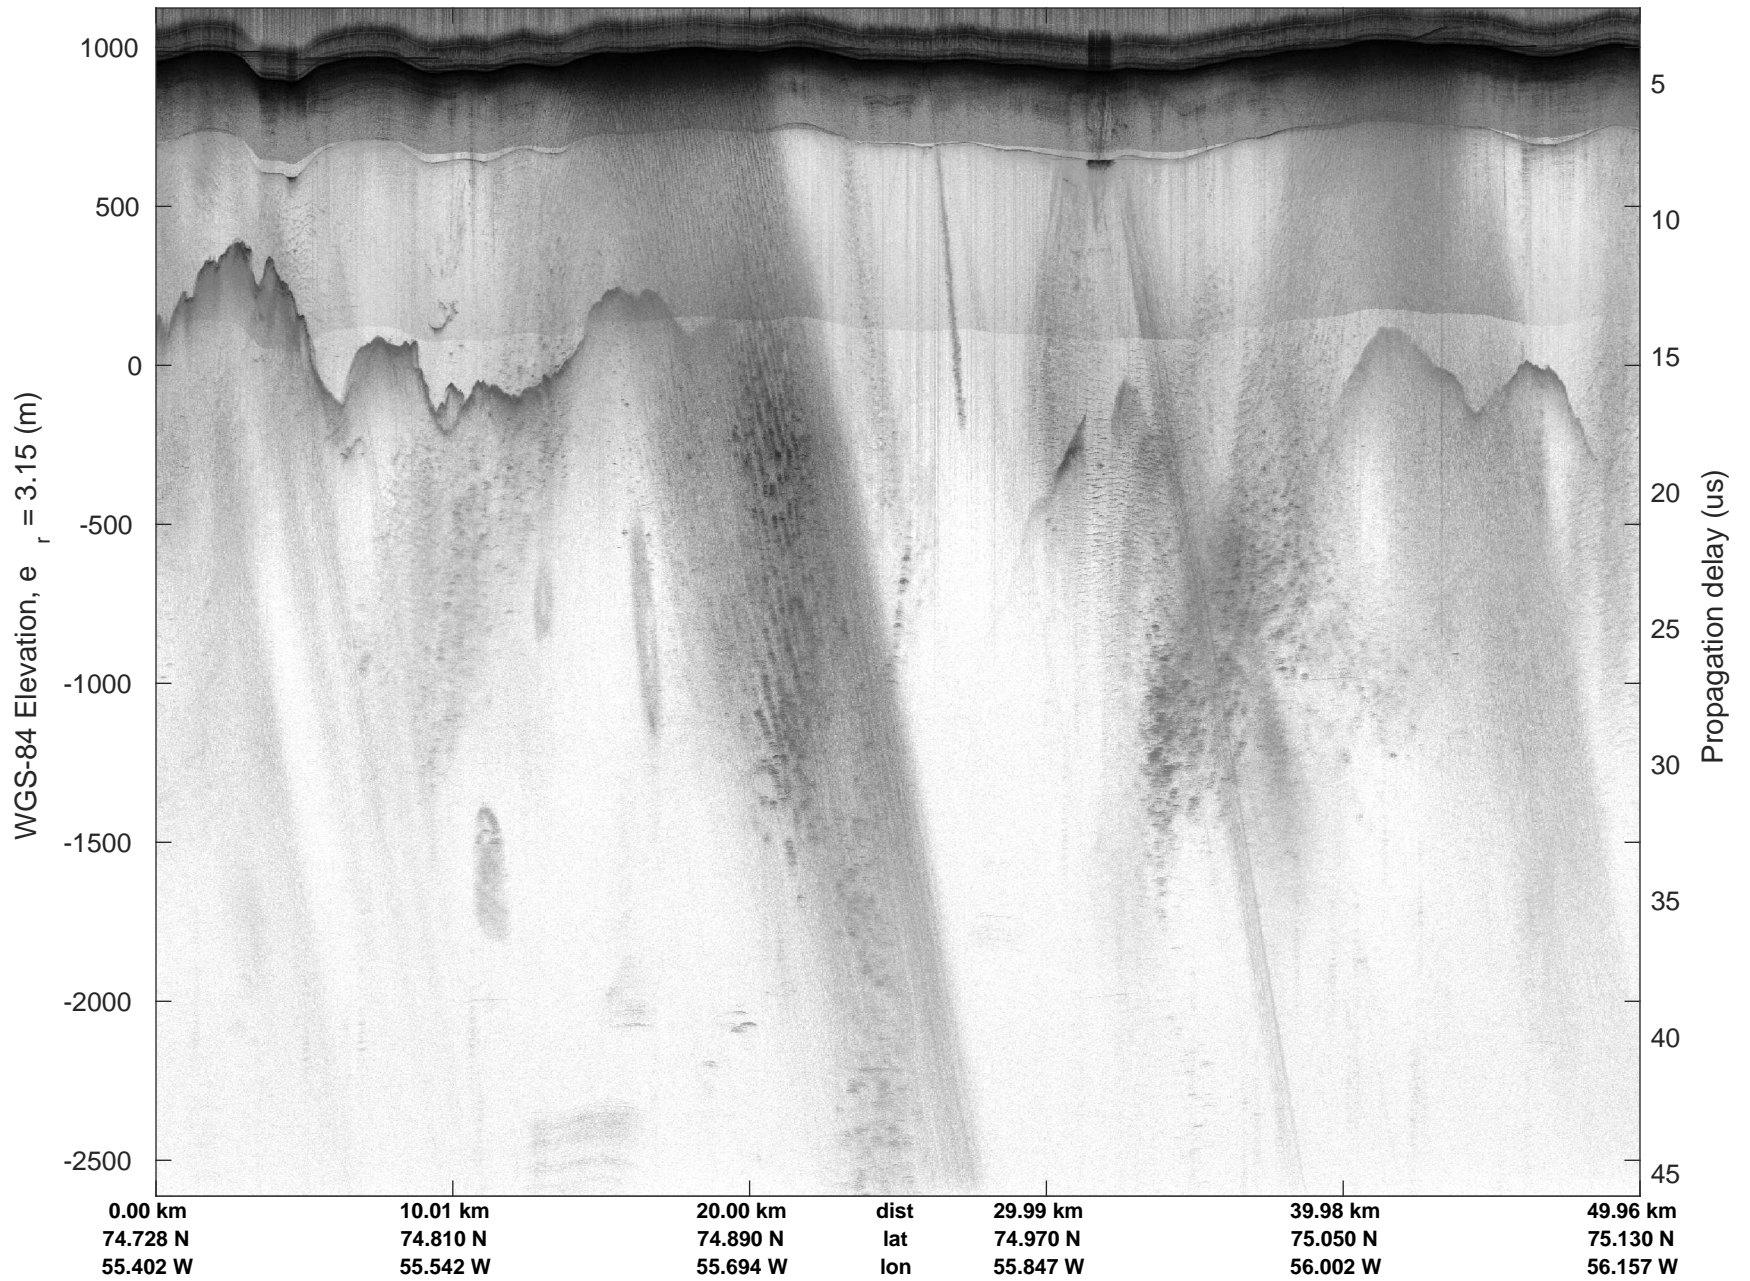

mcords5 2016_Greenland_P3: "Northwestern coast A" 20160510_01_019: 15:12:06.3 to 15:18:13.6 GPS