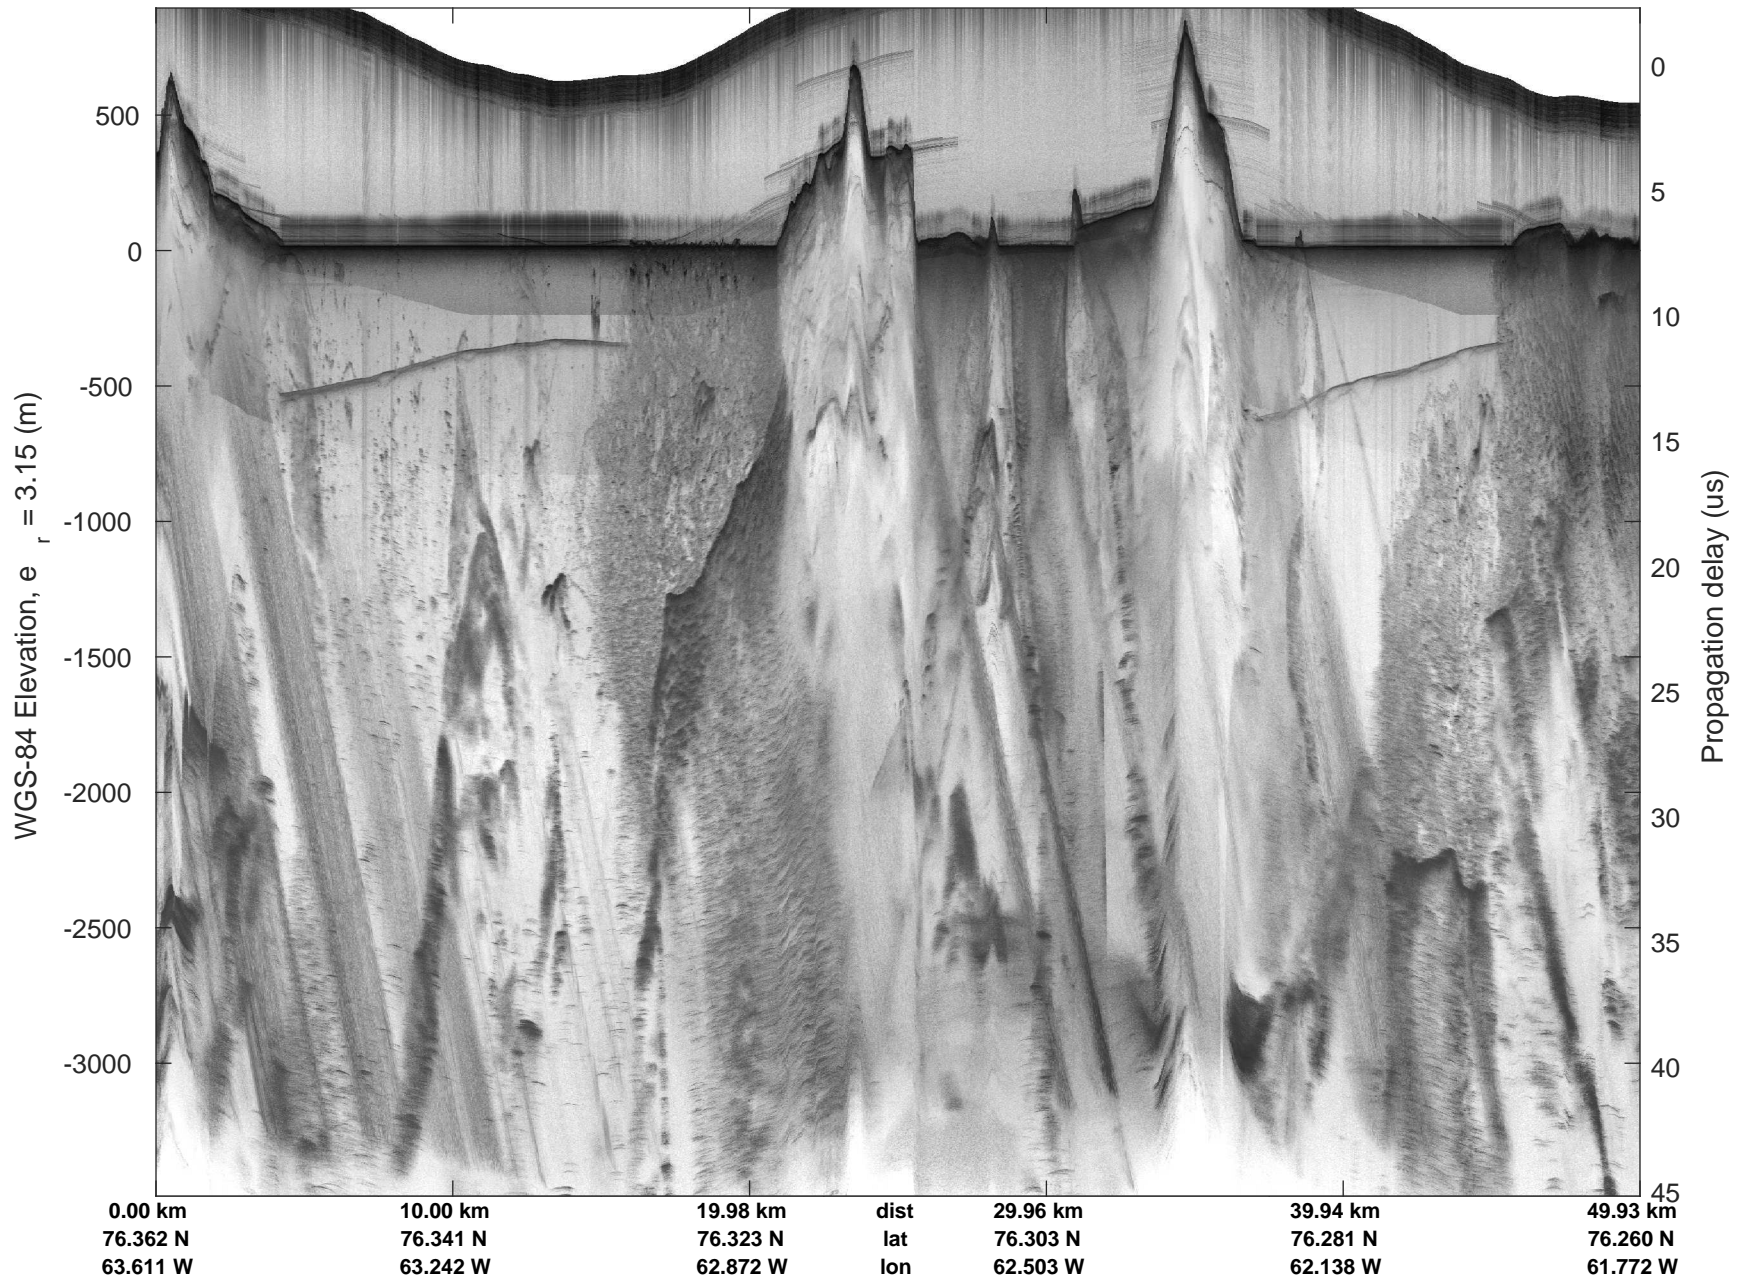

mcords5 2016_Greenland_P3: "Northwestern coast A" 20160510_01_003: 13:29:14.5 to 13:35:42.1 GPS