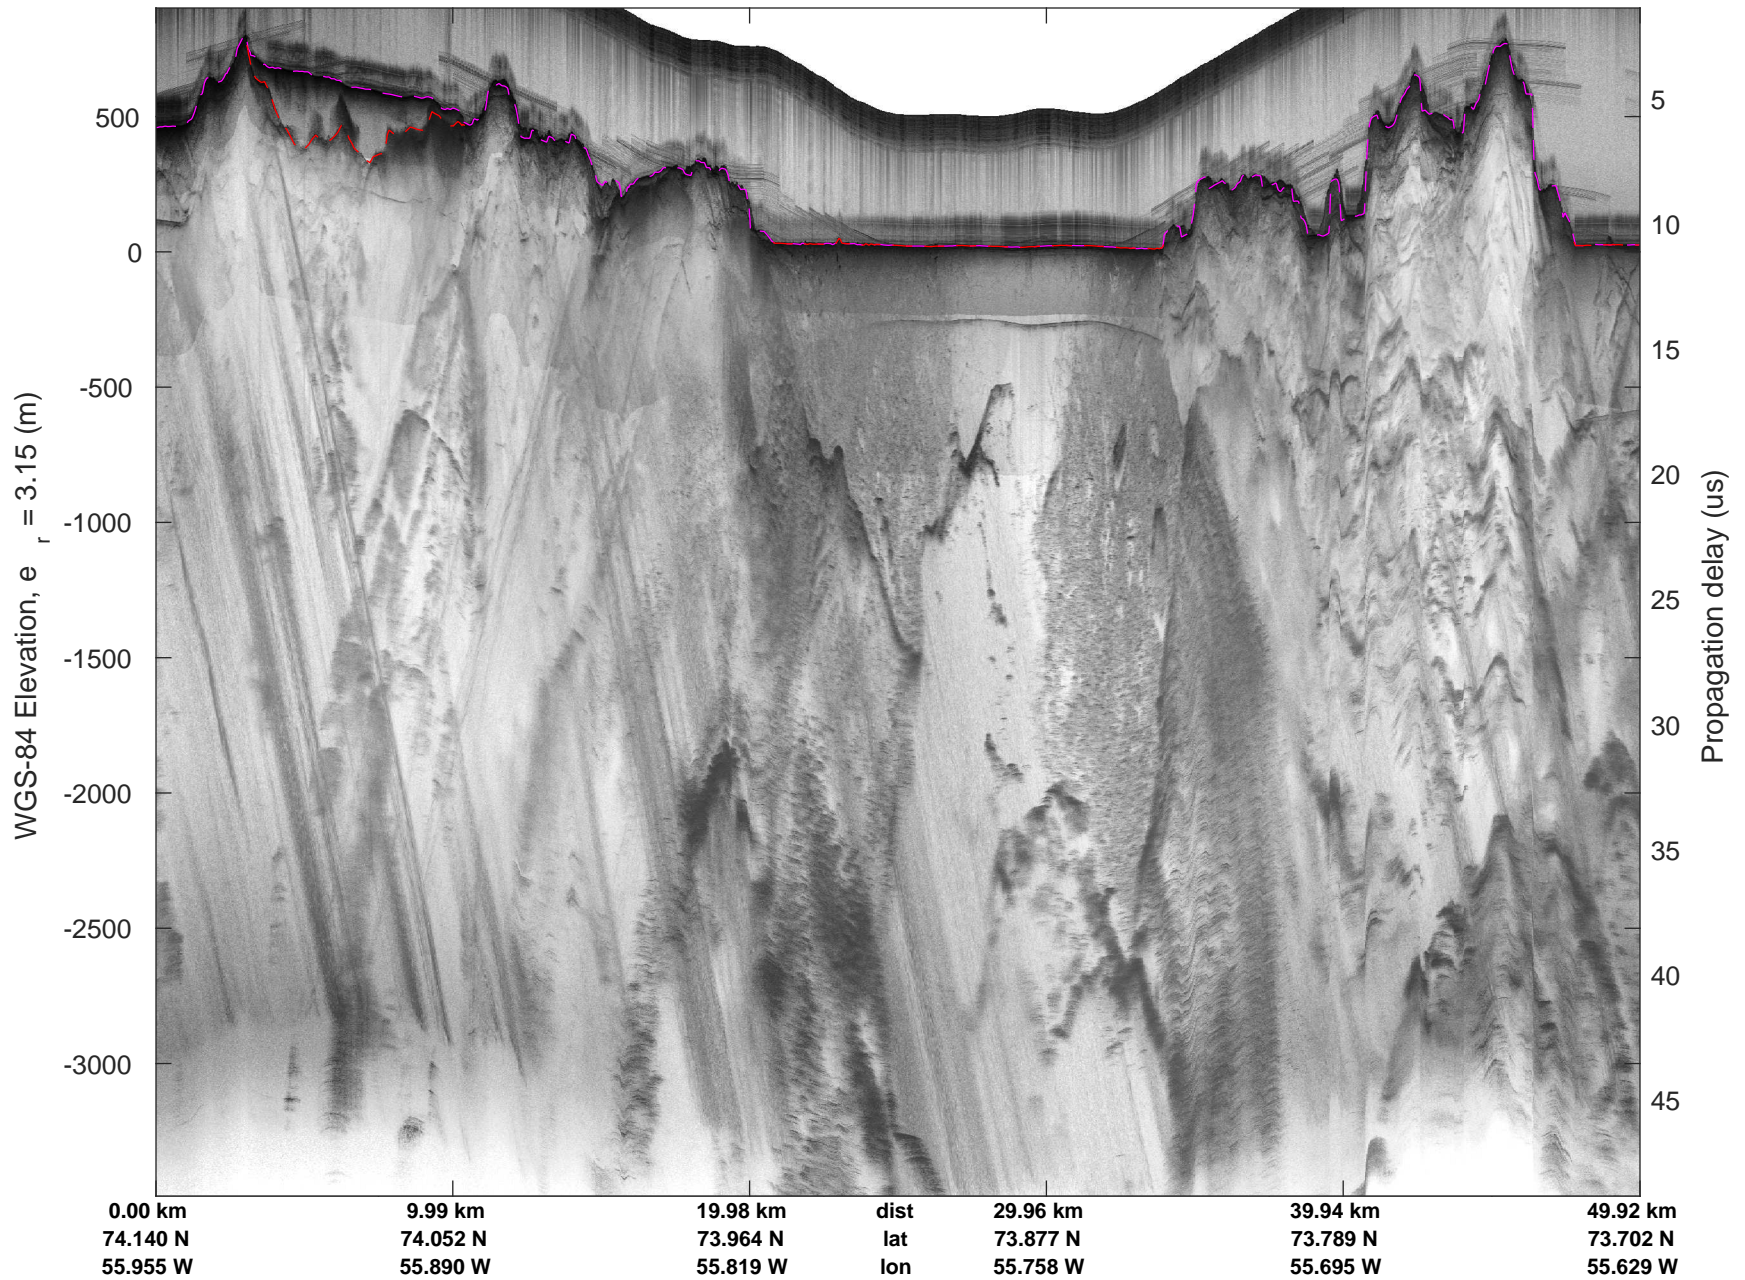

mcords5 2016\_Greenland\_P3: "Northwestern coast A" 20160510\_01\_009: 14:08:22.8 to 14:14:56.4 GPS

mcords5 2016\_Greenland\_P3: "Northwestern coast A" 20160510\_01\_010: 14:14:56.7 to 14:21:09.7 GPS

mcords5 2016\_Greenland\_P3: "Northwestern coast A" 20160510\_01\_010: 14:14:56.7 to 14:21:09.7 GPS